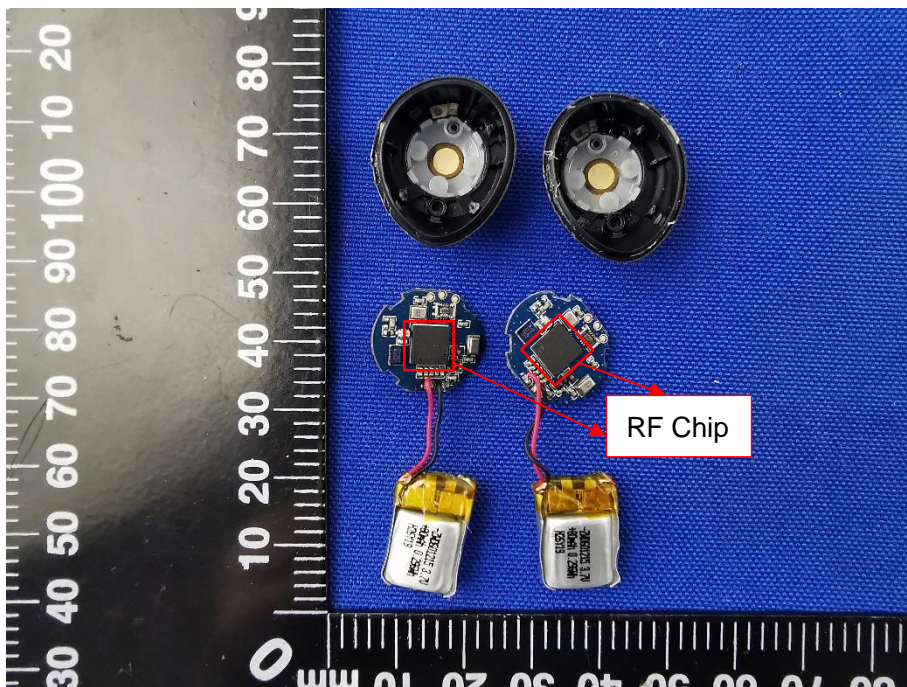

Battery Photo (REAR)

Model Name: EF0910

EUT UNCOVER VIEW

LDS Antenna

EUT UNCOVER VIEW

MAIN BOARD TOP VIEW

MAIN BOARD REAR VIEW

Battery Photo (FRONT)