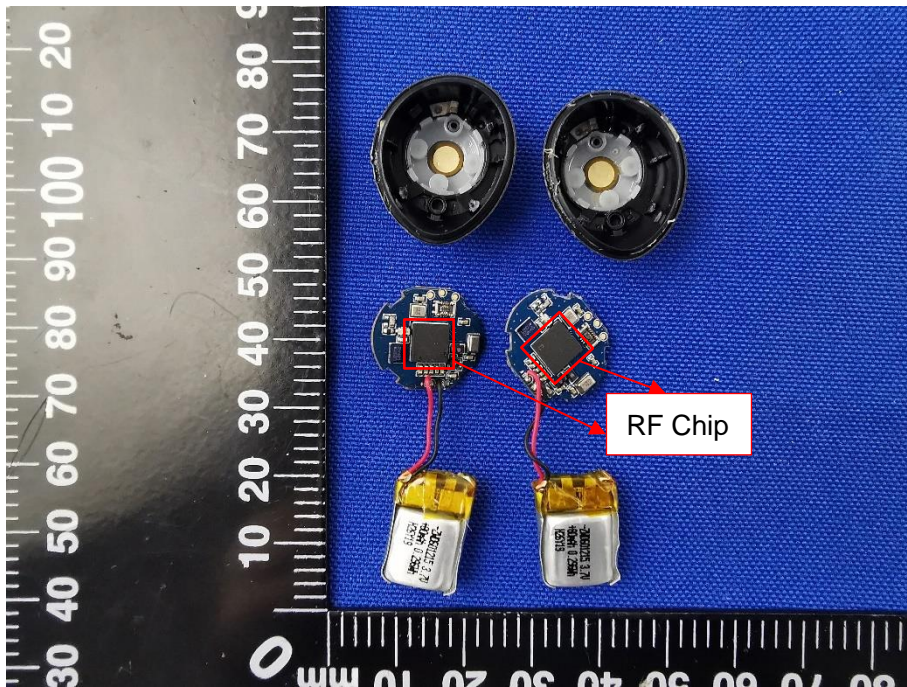

EUT INTERNAL PHOTOS

Model Name: EF0900

EUT UNCOVER VIEW

EUT UNCOVER VIEW

LDS Antenna

MAIN BOARD TOP VIEW

MAIN BOARD REAR VIEW

Battery Photo (FRONT)

Battery Photo (REAR)

Model Name: EF0910

EUT UNCOVER VIEW

LDS Antenna

EUT UNCOVER VIEW

MAIN BOARD TOP VIEW

MAIN BOARD REAR VIEW

Battery Photo (FRONT)