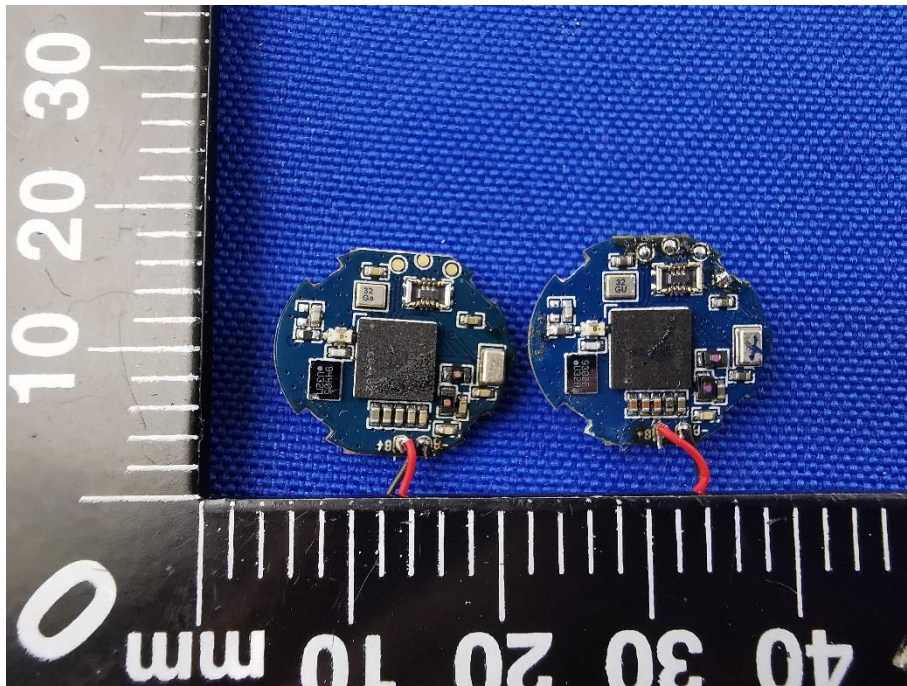

EUT INTERNAL PHOTOS

Model Name: EF0900

EUT UNCOVER VIEW

EUT UNCOVER VIEW

LDS Antenna

MAIN BOARD TOP VIEW

MAIN BOARD REAR VIEW

Battery Photo (FRONT)

Battery Photo (REAR)

Model Name: EF0910

EUT UNCOVER VIEW

LDS Antenna

EUT UNCOVER VIEW

MAIN BOARD TOP VIEW

MAIN BOARD REAR VIEW

Battery Photo (FRONT)

Battery Photo (REAR)