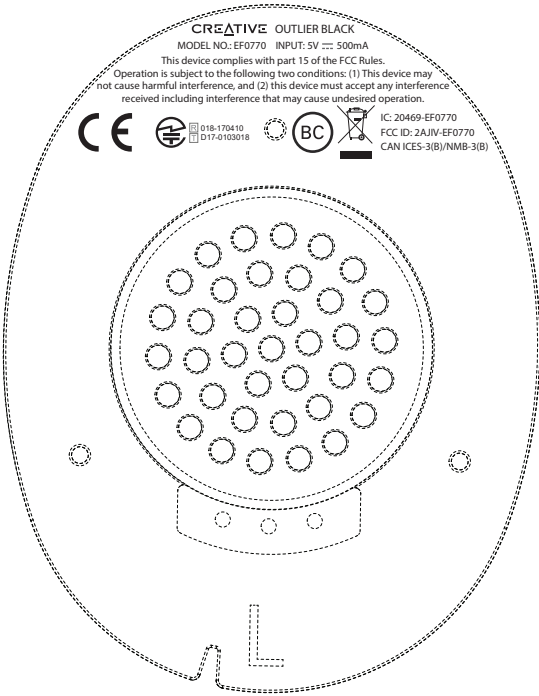

REVISIONS		
REV	DESCRIPTION	DATE
2	COMPLIANCE ARTWORK UPDATE	22/11/17

- DIMENSION: W 5.1 x H 5.1
- DIMENSION: W 4.95 x H 7.1
- DIMENSION: W 7.1 x H 5.1
- DIMENSION, ICON ONLY: W 4 x H 4.1

FINISHING: SILKSCREEN PRINT, PANTONE BLACK C (GLOSSY)