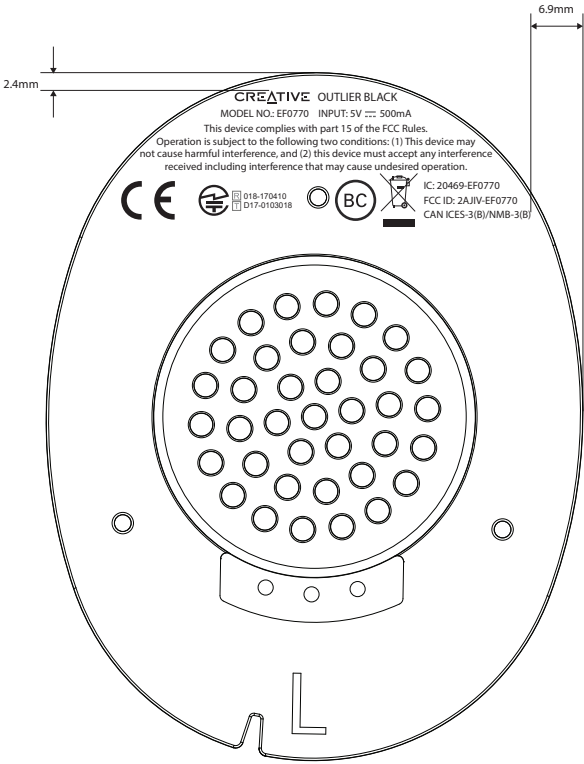

REVISIONS		
REV	DESCRIPTION	DATE
2	COMPLIANCE ARTWORK UPDATE	22/11/17

- DIMENSION: W 5.1 x H 5.1
- DIMENSION: W 4.95 x H 7.1
- DIMENSION: W 7.1 x H 5.1
- DIMENSION, ICON ONLY: W 4 x H 4.1

FINISHING: SILKSCREEN PRINT, PANTONE BLACK C (GLOSSY)