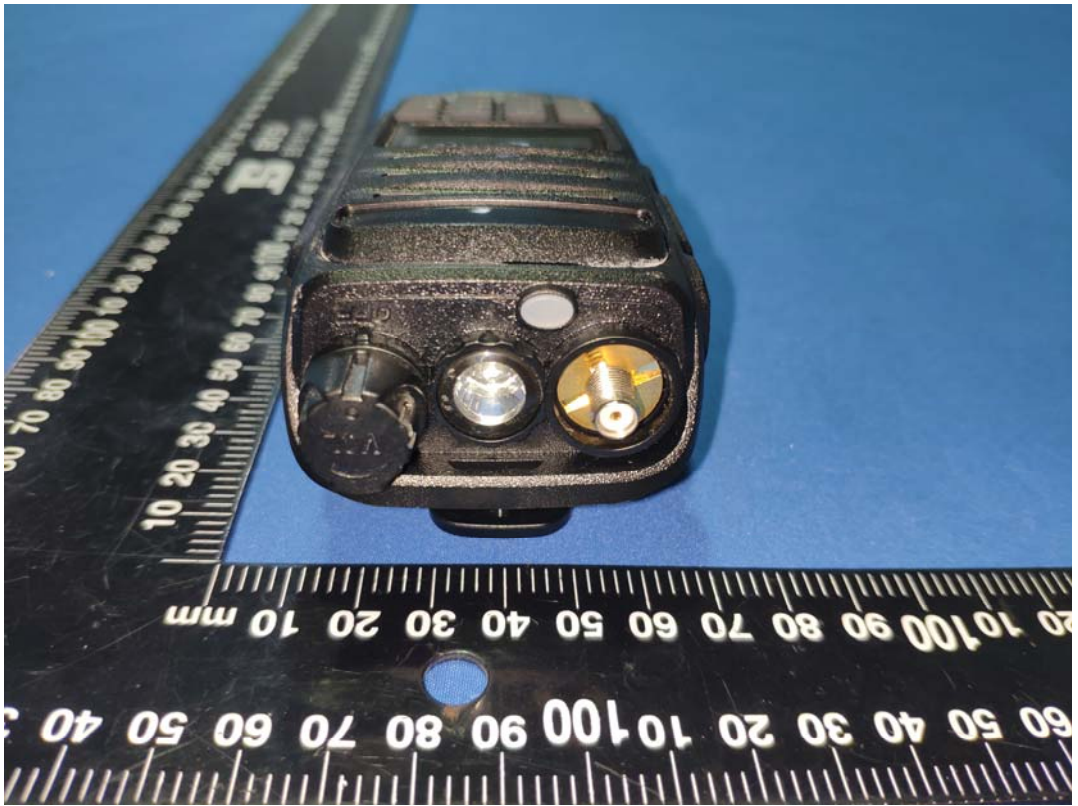

EXHIBIT B - EUT EXTERNAL PHOTOGRAPHS

Model: TP8

Earphone Port

USB Port (charging only)

Antenna

Adapter

Model: TP-8R

Model: TP-8X