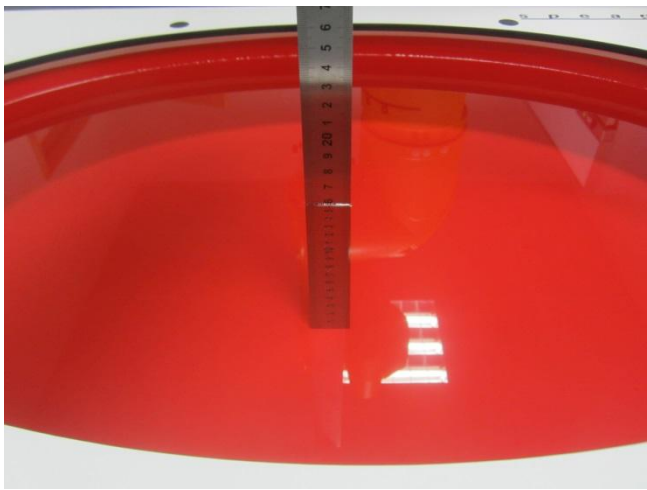

Test Setup Photos

Liquid depth in the ELI Phantom

Front-of-face(25mm)

Body-worn(0mm)