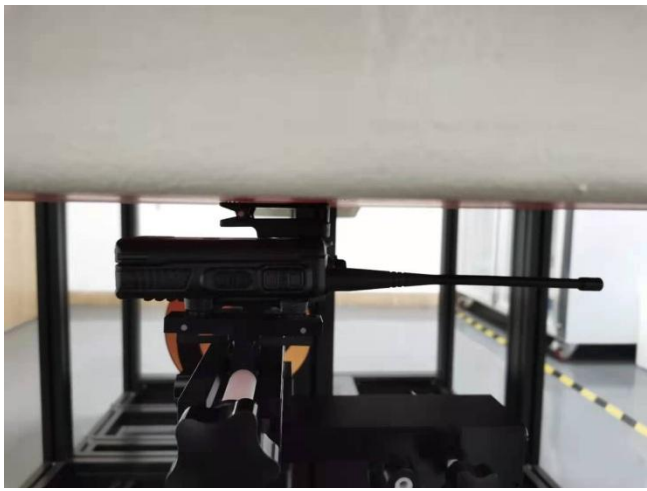

Test Setup Photos

Liquid depth in the ELI Phantom

Front-of-face(25mm)

Body-worn(0mm)