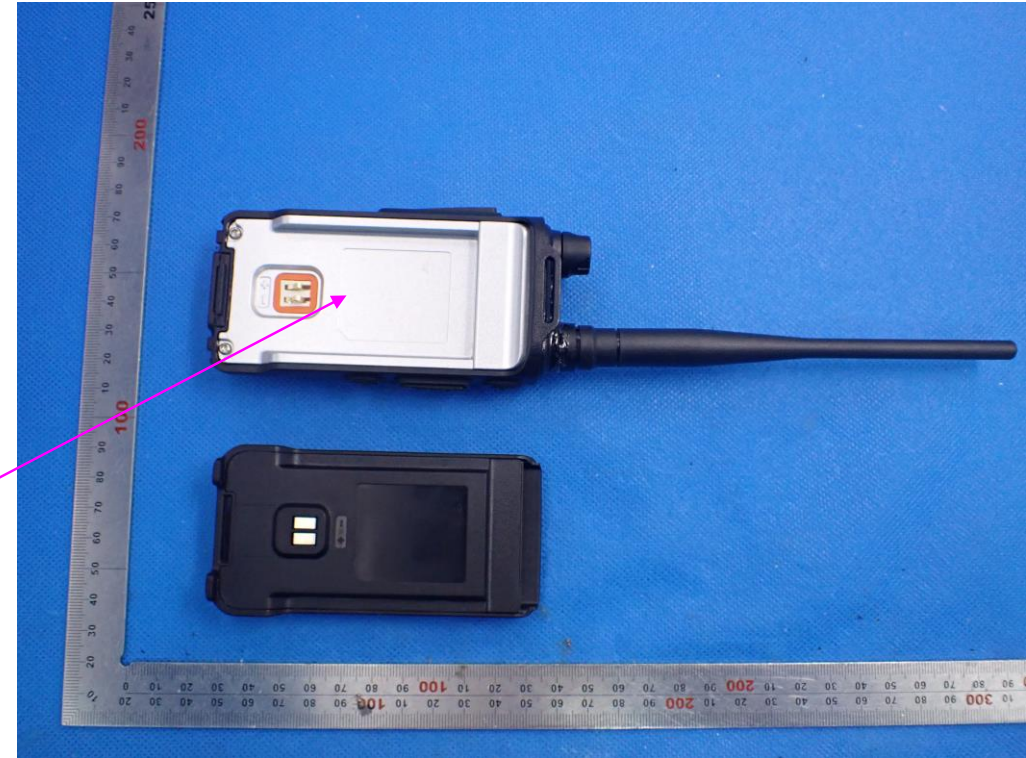

# BAOFENG LABEL

UV-13	<p><b>BAOFENG</b> GMRS TWO WAY RADIO</p> <p>Model:P15UV Frequency:GMRS Voltage:DC7.4V FCC ID:2AJGM-P15UV</p> <p>ATTENTION! Device must be restricted to occupational use to satisfy FCC RF exposure compliance. Before using this device, read the RF Exposure and Safety Guide that ships with the radio.</p> <p>S/N:2021A00000</p> <p>PO FUNG ELECTRONIC (HK) INTERNATIONAL GROUP COMPANY Made in China</p>	<p><b>BAOFENG</b> GMRS TWO WAY RADIO</p> <p>Model:GMR-15S Frequency:GMRS Voltage:DC7.4V FCC ID:2AJGM-P15UV</p> <p>ATTENTION! Device must be restricted to occupational use to satisfy FCC RF exposure compliance. Before using this device, read the RF Exposure and Safety Guide that ships with the radio.</p> <p>S/N:2021A00000</p> <p>PO FUNG ELECTRONIC (HK) INTERNATIONAL GROUP COMPANY Made in China</p>	<p><b>BAOFENG</b> GMRS TWO WAY RADIO</p> <p>Model:UV-15R Frequency:GMRS Voltage:DC7.4V FCC ID:2AJGM-P15UV</p> <p>ATTENTION! Device must be restricted to occupational use to satisfy FCC RF exposure compliance. Before using this device, read the RF Exposure and Safety Guide that ships with the radio.</p> <p>S/N:2021A00000</p> <p>PO FUNG ELECTRONIC (HK) INTERNATIONAL GROUP COMPANY Made in China</p>
UV-13B	<p><b>BAOFENG</b> GMRS TWO WAY RADIO</p> <p>Model:GM-898 Frequency:GMRS Voltage:DC7.4V FCC ID:2AJGM-P15UV</p> <p>ATTENTION! Device must be restricted to occupational use to satisfy FCC RF exposure compliance. Before using this device, read the RF Exposure and Safety Guide that ships with the radio.</p> <p>S/N:2021A00000</p> <p>PO FUNG ELECTRONIC (HK) INTERNATIONAL GROUP COMPANY Made in China</p>	<p><b>BAOFENG</b> GMRS TWO WAY RADIO</p> <p>Model:GM-15X Frequency:GMRS Voltage:DC7.4V FCC ID:2AJGM-P15UV</p> <p>ATTENTION! Device must be restricted to occupational use to satisfy FCC RF exposure compliance. Before using this device, read the RF Exposure and Safety Guide that ships with the radio.</p> <p>S/N:2021A00000</p> <p>PO FUNG ELECTRONIC (HK) INTERNATIONAL GROUP COMPANY Made in China</p>	<p><b>BAOFENG</b> GMRS TWO WAY RADIO</p> <p>Model:TH-15S Frequency:GMRS Voltage:DC7.4V FCC ID:2AJGM-P15UV</p> <p>ATTENTION! Device must be restricted to occupational use to satisfy FCC RF exposure compliance. Before using this device, read the RF Exposure and Safety Guide that ships with the radio.</p> <p>S/N:2021A00000</p> <p>PO FUNG ELECTRONIC (HK) INTERNATIONAL GROUP COMPANY Made in China</p>
UV-13A	<p><b>BAOFENG</b> GMRS TWO WAY RADIO</p> <p>Model:A1-15X Frequency:GMRS Voltage:DC7.4V FCC ID:2AJGM-P15UV</p> <p>ATTENTION! Device must be restricted to occupational use to satisfy FCC RF exposure compliance. Before using this device, read the RF Exposure and Safety Guide that ships with the radio.</p> <p>S/N:2021A00000</p> <p>PO FUNG ELECTRONIC (HK) INTERNATIONAL GROUP COMPANY Made in China</p>	<p><b>BAOFENG</b> GMRS TWO WAY RADIO</p> <p>Model:AT-15UV Frequency:GMRS Voltage:DC7.4V FCC ID:2AJGM-P15UV</p> <p>ATTENTION! Device must be restricted to occupational use to satisfy FCC RF exposure compliance. Before using this device, read the RF Exposure and Safety Guide that ships with the radio.</p> <p>S/N:2021A00000</p> <p>PO FUNG ELECTRONIC (HK) INTERNATIONAL GROUP COMPANY Made in China</p>	<p><b>BAOFENG</b> GMRS TWO WAY RADIO</p> <p>Model:G-15UV Frequency:GMRS Voltage:DC7.4V FCC ID:2AJGM-P15UV</p> <p>ATTENTION! Device must be restricted to occupational use to satisfy FCC RF exposure compliance. Before using this device, read the RF Exposure and Safety Guide that ships with the radio.</p> <p>S/N:2021A00000</p> <p>PO FUNG ELECTRONIC (HK) INTERNATIONAL GROUP COMPANY Made in China</p>