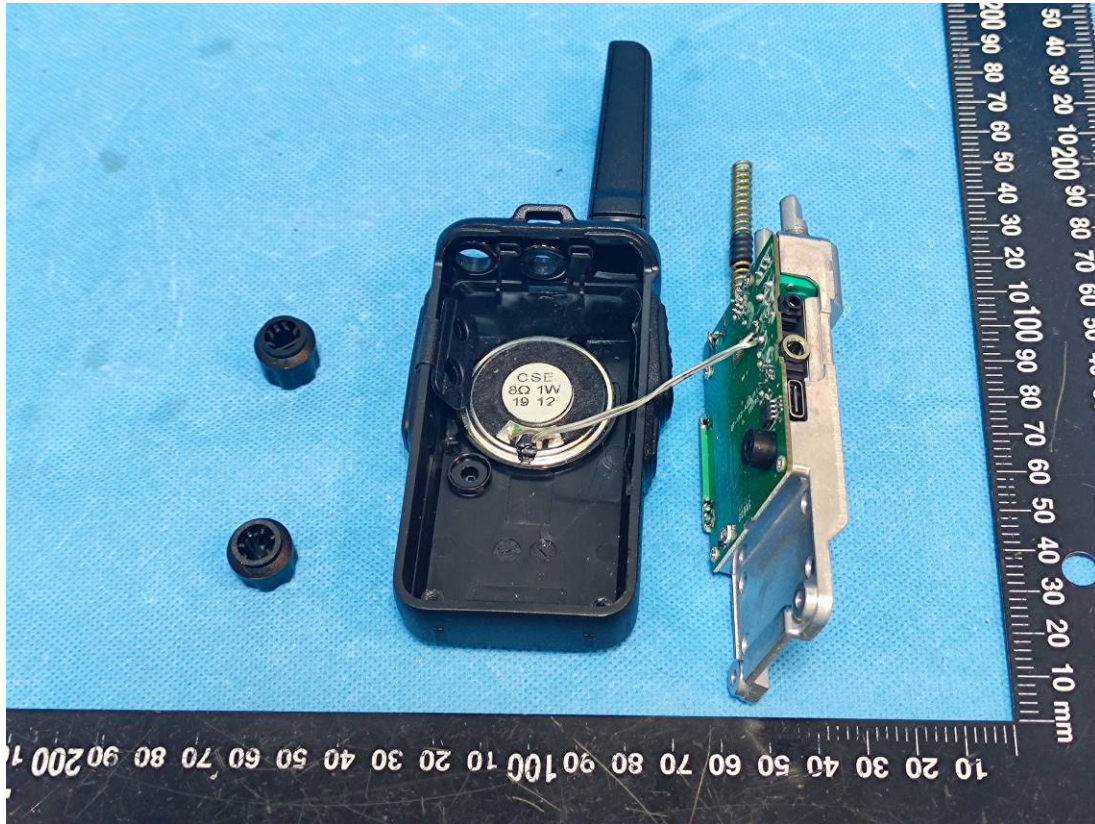

EXHIBIT C - EUT INTERNAL PHOTOGRAPHS

GT-68

(Model: FR12/BF-12F/VS12 fully identical with this model)

Antenna

AR12

(Model: TH12 fully identical with this model)

Antenna