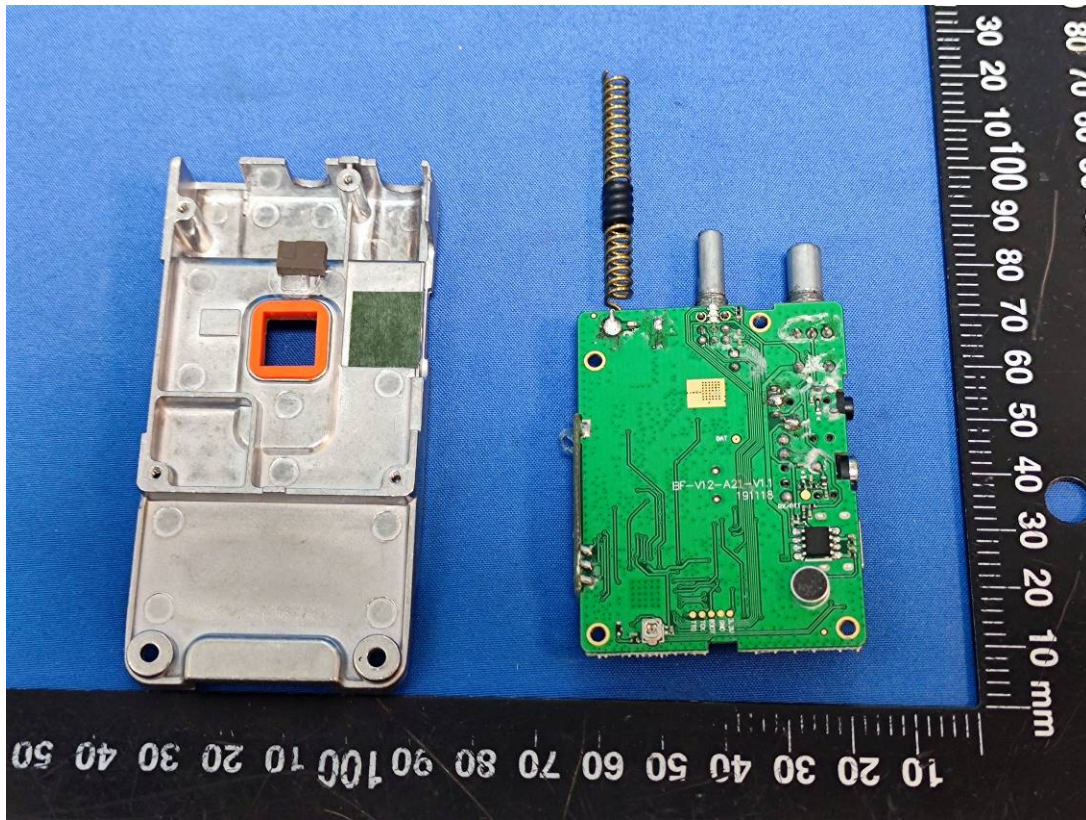

EXHIBIT C - EUT INTERNAL PHOTOGRAPHS

GT-68

(Model: FR12/BF-12F/VS12 fully identical with this model)

Antenna

AR12

(Model: TH12 fully identical with this model)

Antenna