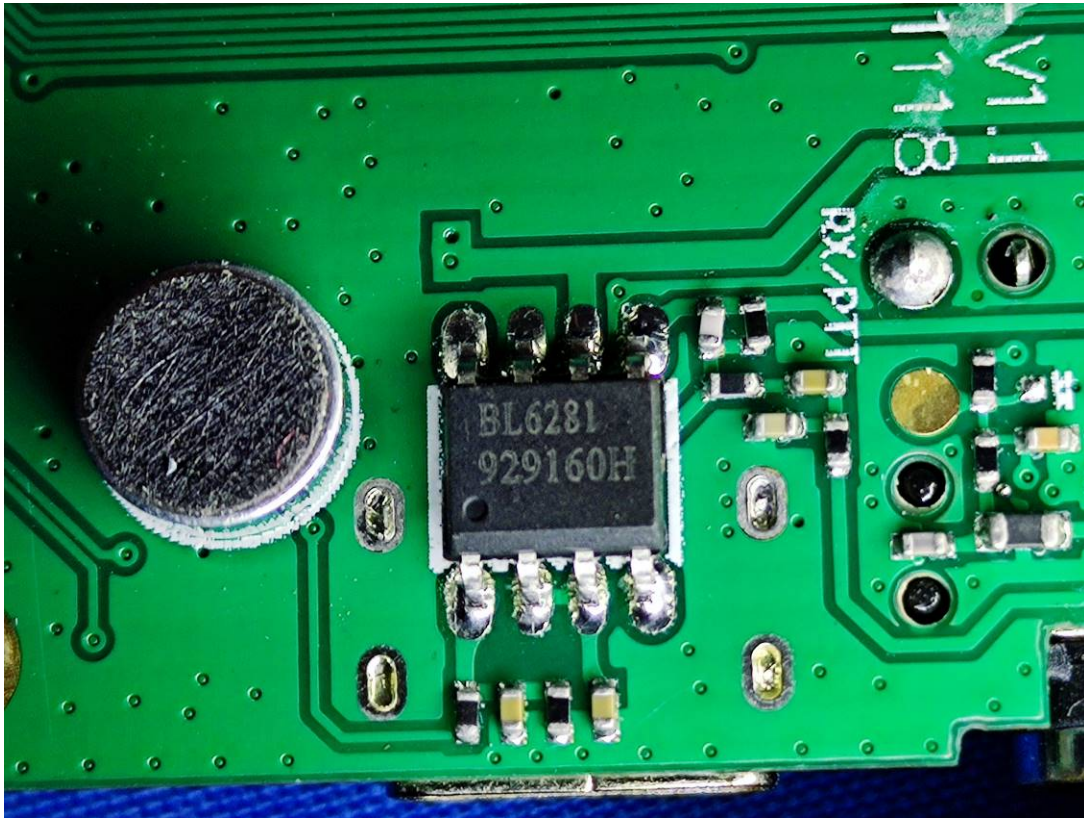

EXHIBIT C - EUT INTERNAL PHOTOGRAPHS

GT-68

(Model: FR12/BF-12F/VS12 fully identical with this model)

Antenna

AR12

(Model: TH12 fully identical with this model)

Antenna