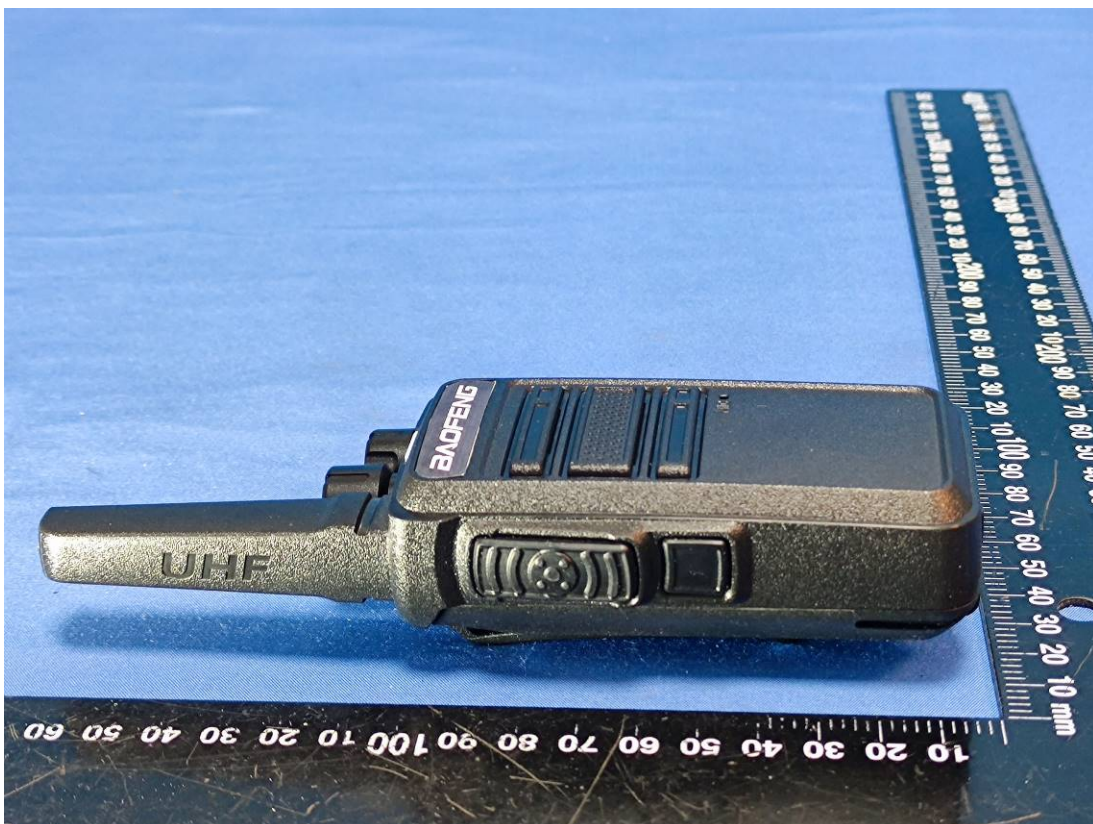

EXHIBIT B - EUT EXTERNAL PHOTOGRAPHS

Model: GT-68

(Model: FR12/BF-12F/VS12 fully identical with this model)

AR12
(Model: TH12 fully identical with this model)