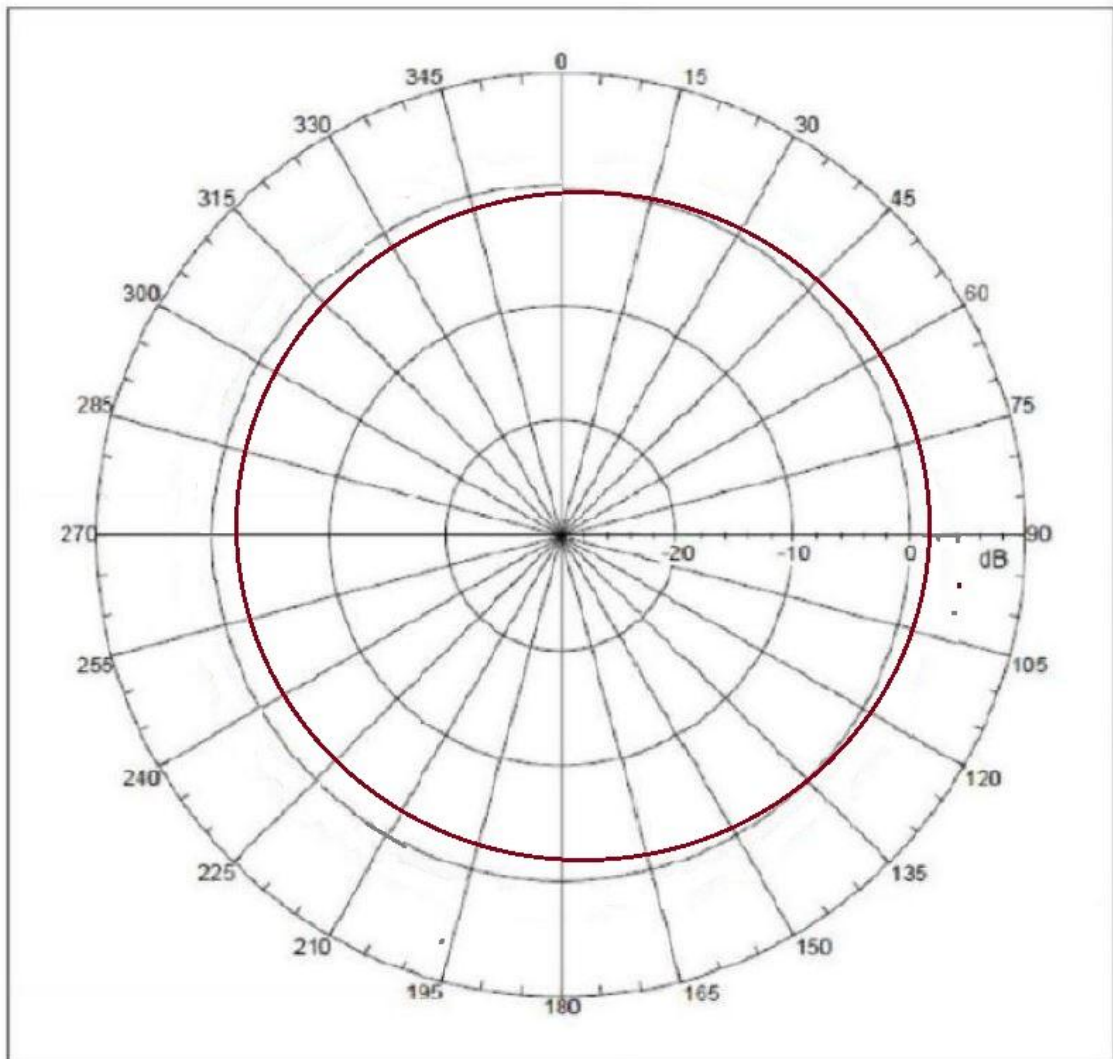

Antenna Report

1. General Information

Model Name: GT-68

Operating Frequency: 400-470MHz

Antenna Type: Monopole Antenna

Antenna Gain: 1.5dBi

Manufacture: PO FUNG ELECTRONIC (HK) INTERNATIONAL GROUP COMPANY LIMITED
Address: Room 1508, 15/F, Office Tower II, Grand Plaza, 625 Nathan Road, Kowloon,
Hong Kong

2. Antenna Picture

3. Antenna Pattern

462.625MHz

467.6375MHz