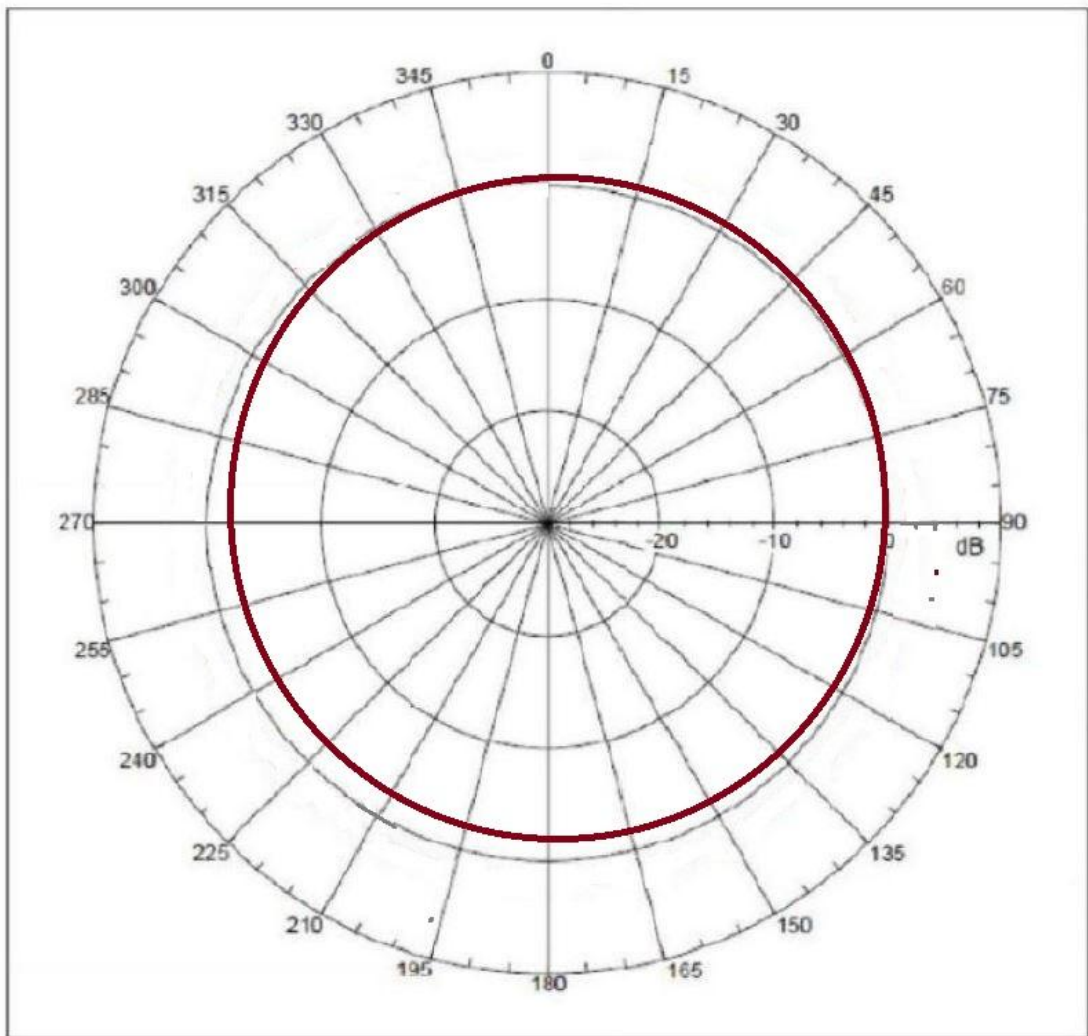

Antenna Report

1. General Information

Model Name: GT-68

Operating Frequency: 400-470MHz

Antenna Type: Monopole Antenna

Antenna Gain: 1.5dBi

Manufacture: PO FUNG ELECTRONIC (HK) INTERNATIONAL GROUP COMPANY LIMITED
Address: Room 1508, 15/F, Office Tower II, Grand Plaza, 625 Nathan Road, Kowloon,
Hong Kong

2. Antenna Picture

3. Antenna Pattern

462.625MHz

467.6375MHz