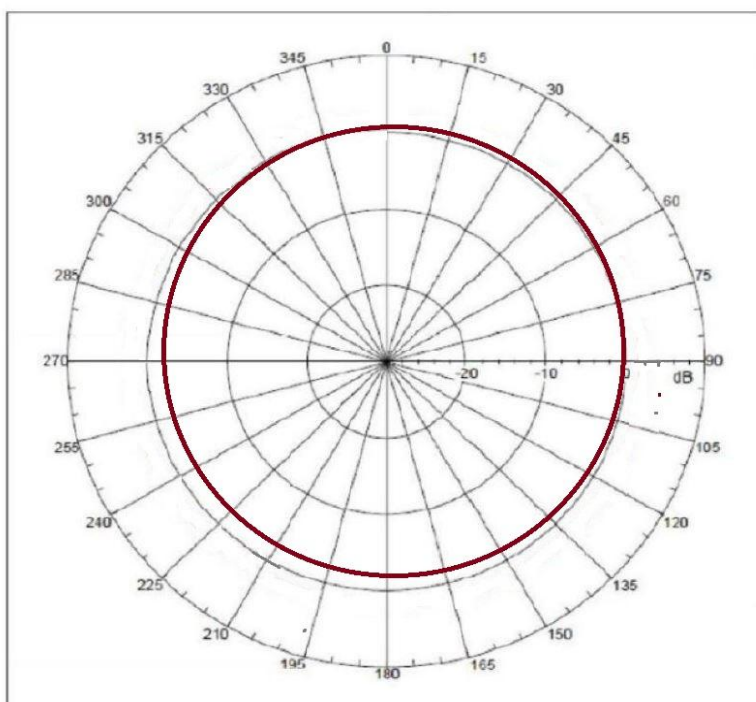

3. Antenna Pattern