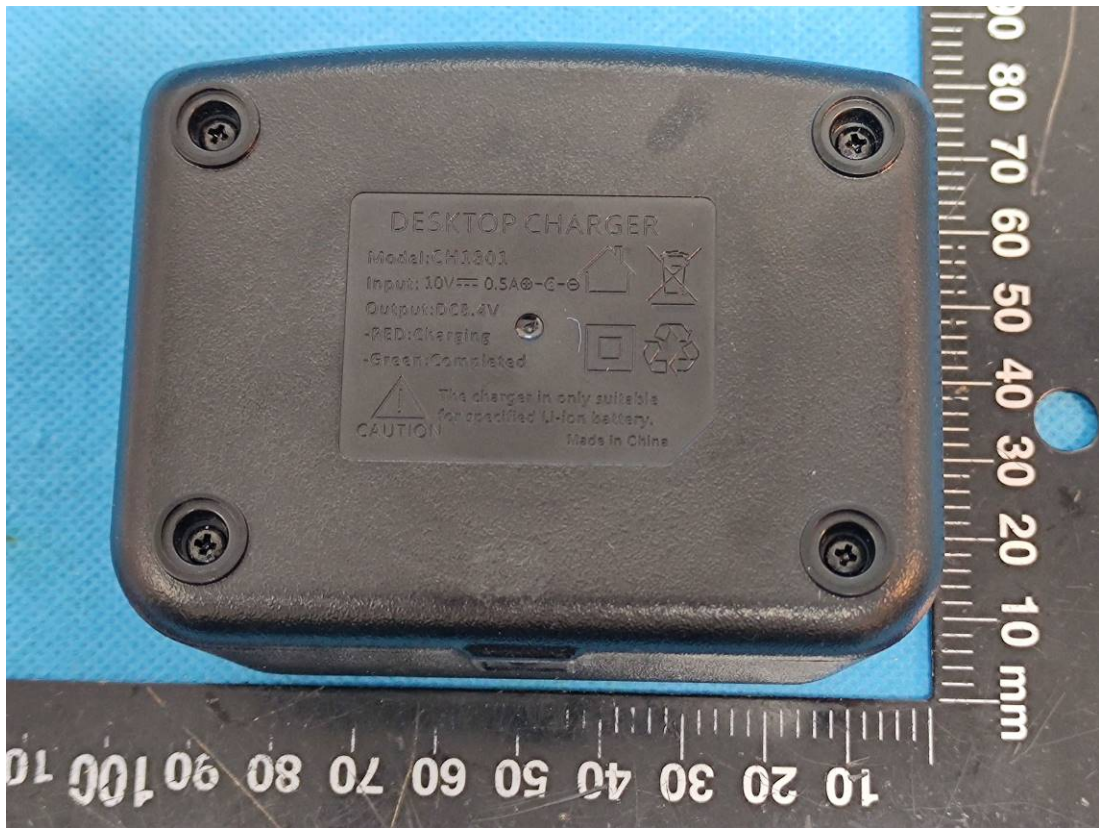

**EXHIBIT B - EUT EXTERNAL PHOTOGRAPHS**

Antenna

DESKTOP CHARGER  
Model: CH180A  
Input: 10V  $\overline{\text{---}}$  0.5A  $\oplus$ - $\ominus$   
Output: DC 5.4V  
-RED: Charging  
-Green: Completed  
CAUTION: This charger is only suitable for specified Li-Ion battery.  
Made in China