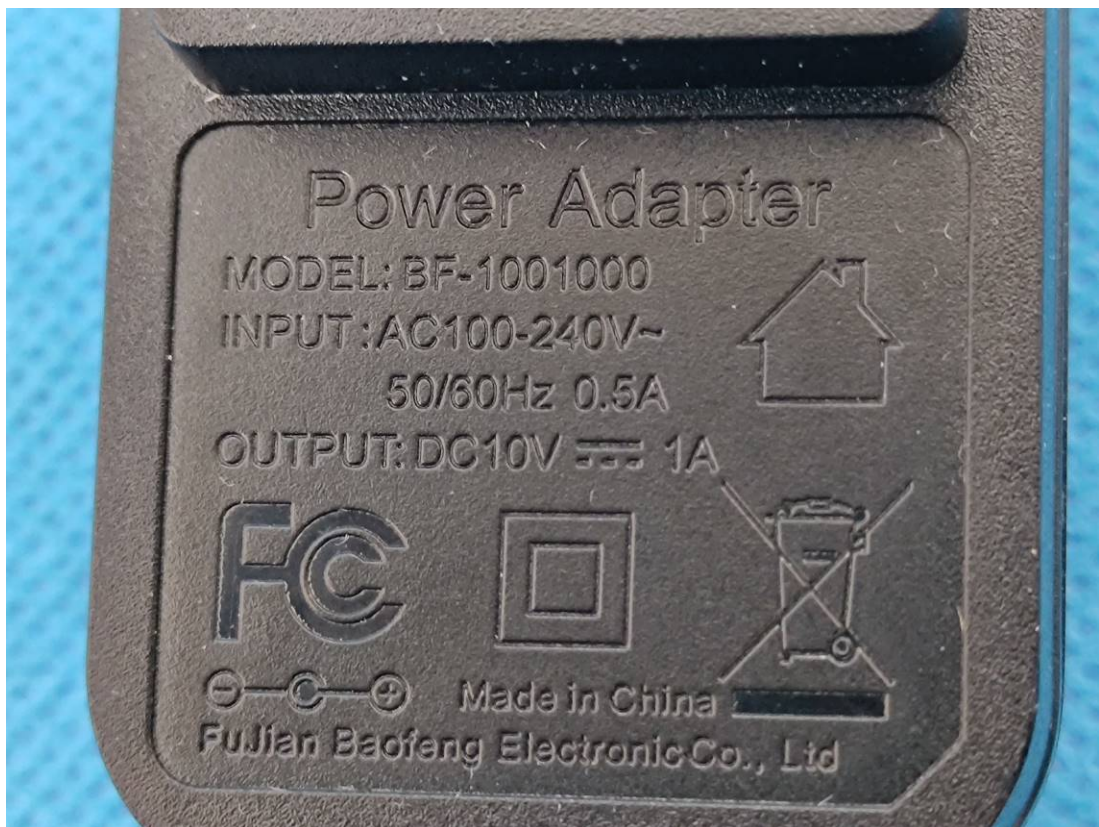

**EXHIBIT B - EUT EXTERNAL PHOTOGRAPHS**

Antenna

DESKTOP CHARGER  
Model: CH180A  
Input: 10V  $\overline{\text{---}}$  0.5A  $\oplus$ - $\ominus$   
Output: DC 5.4V  
-RED: Charging  
-Green: Completed  
CAUTION: This charger is only suitable for specified Li-Ion battery.  
Made in China