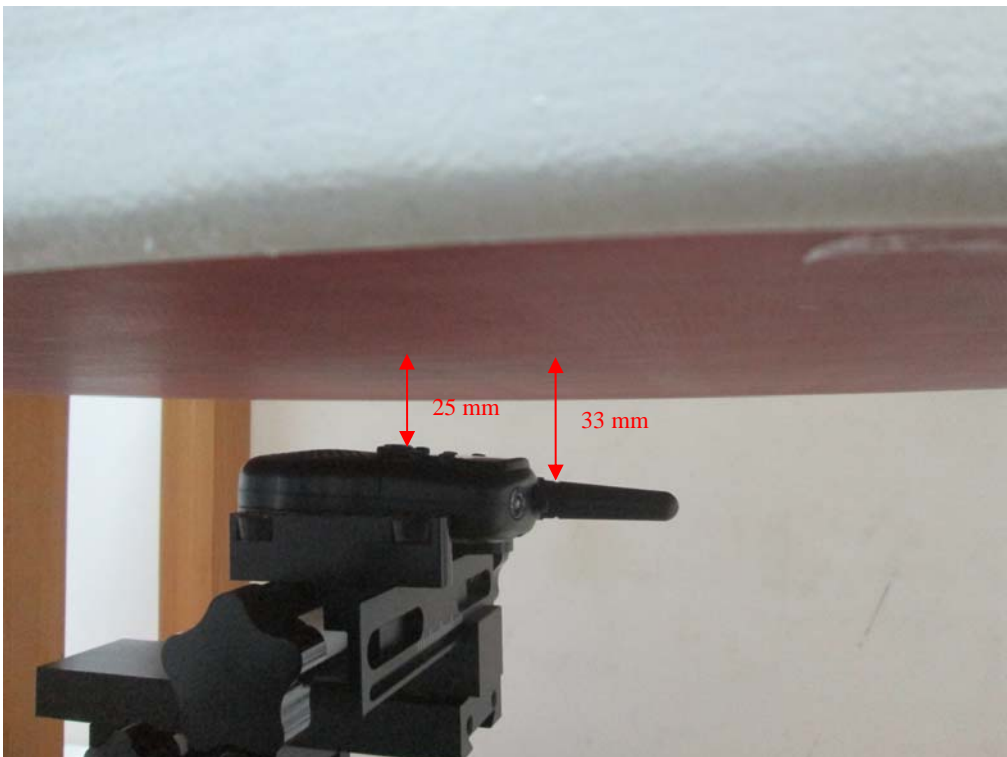

APPENDIX C EUT TEST POSITION PHOTOS

Liquid depth $\geq 15\text{cm}$

Face up (2.5cm)

Body-Back with Belt Clip (0.0cm)