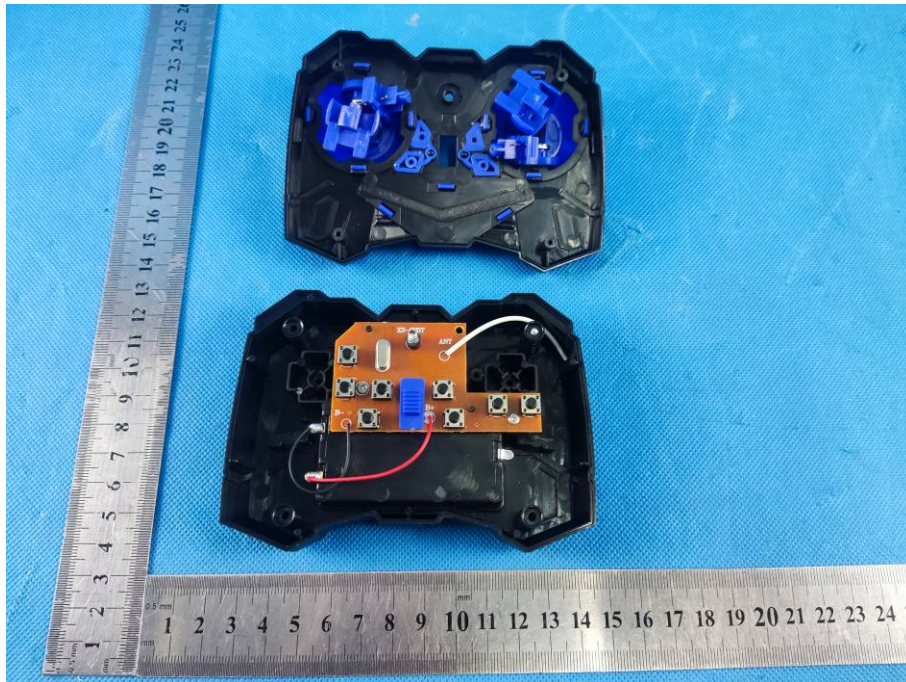

Product Name: Remote control car

Test Model No.: LH-C026-1

### Internal Photo

Photo 1

Photo 2

Photo 3

Photo 4