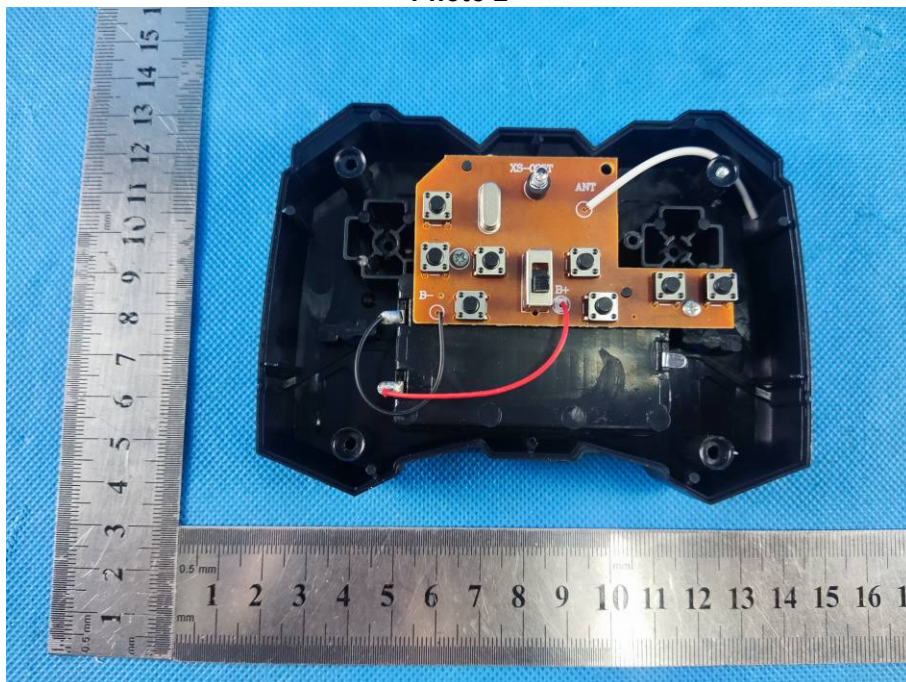

Product Name: Remote control car

Test Model No.: LH-C026-1

### Internal Photo

Photo 1

Photo 2

Photo 3

Photo 4