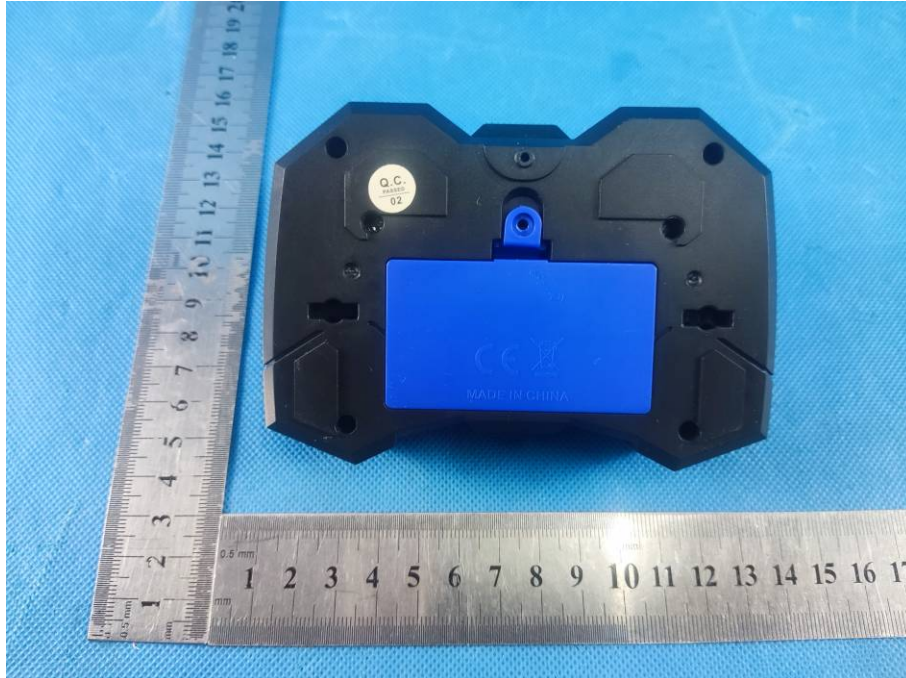

Product Name: Remote control car

Test Model No.: LH-C026-1

### External Photo

Photo 1

Photo 2

Photo 3

Photo 4

Photo 5

Photo 6

Photo 7