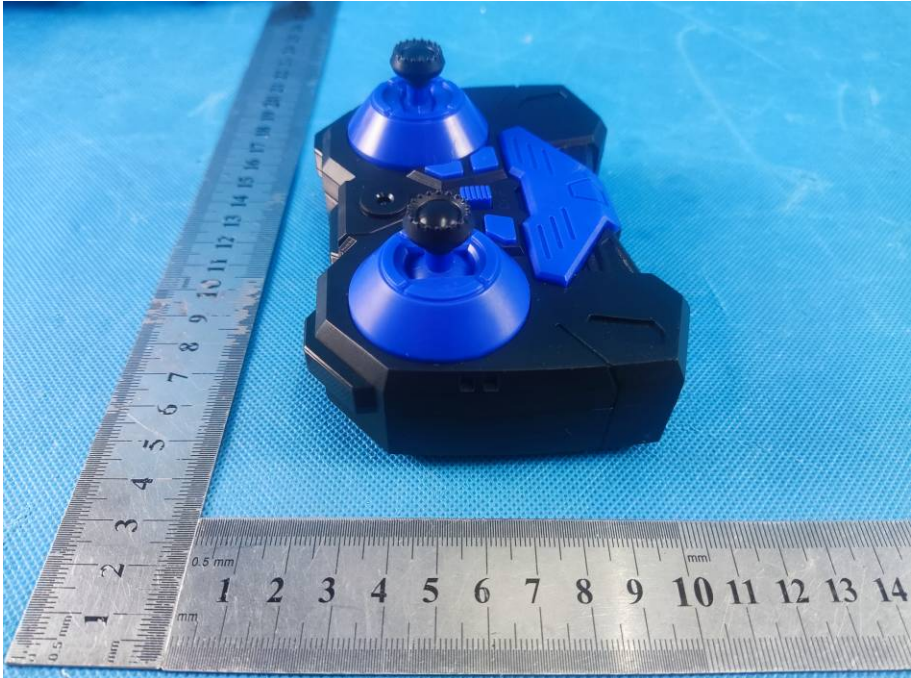

Product Name: Remote control car

Test Model No.: LH-C026-1

### External Photo

Photo 1

Photo 2

Photo 3

Photo 4

Photo 5

Photo 6

Photo 7