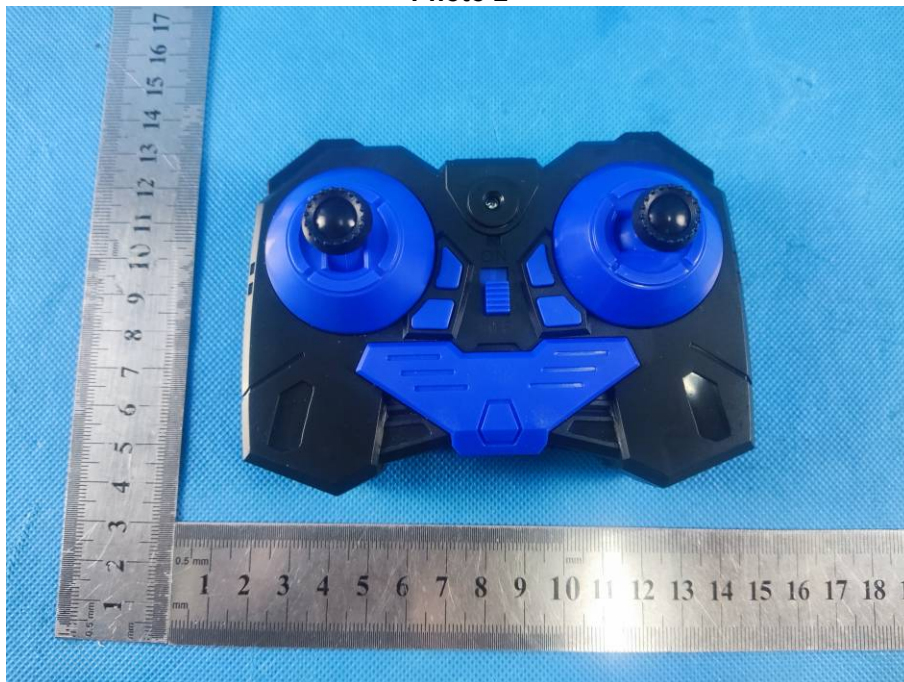

Product Name: Remote control car

Test Model No.: LH-C026-1

### External Photo

Photo 1

Photo 2

Photo 3

Photo 4

Photo 5

Photo 6

Photo 7