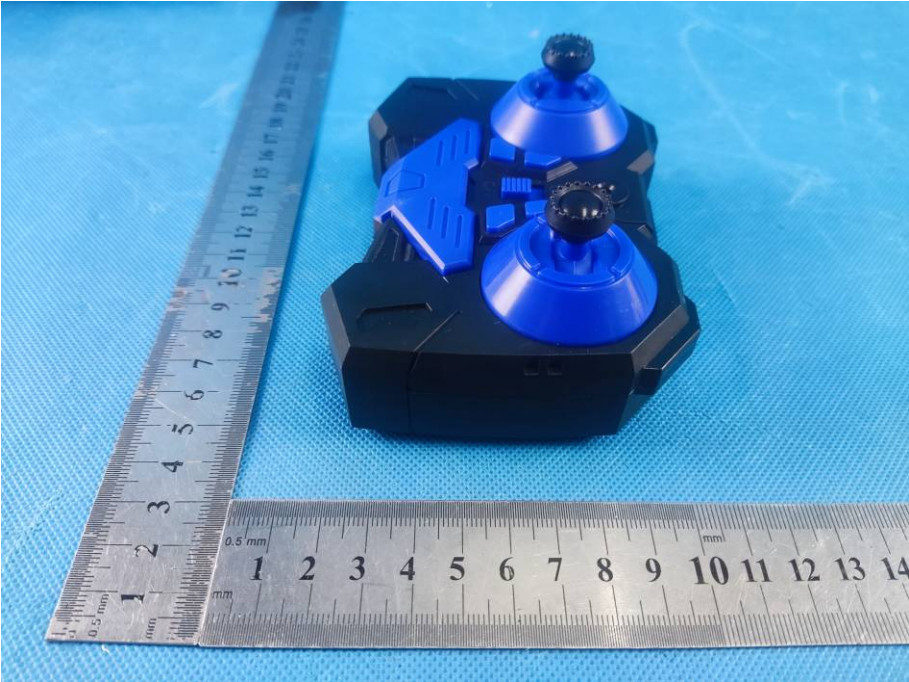

Product Name: Remote control car

Test Model No.: LH-C026-1

### External Photo

Photo 1

Photo 2

Photo 3

Photo 4

Photo 5

Photo 6

Photo 7