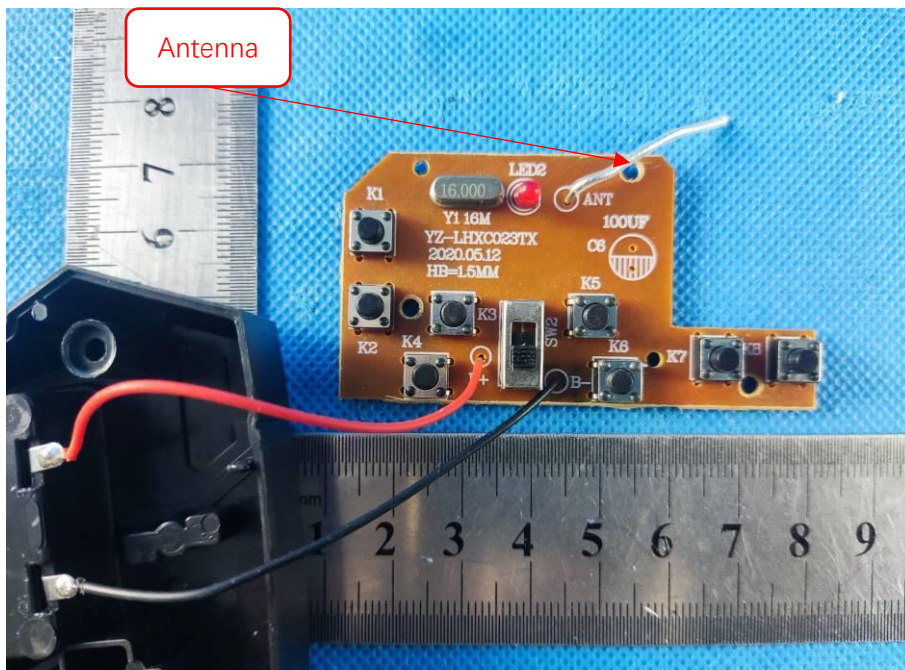

Product Name: Remote control car

Test Model No.: LH-C023B

EUT Constructional Details Internal Photo

Fig.1

Fig.2

Fig.3

Fig.4

Fig.5