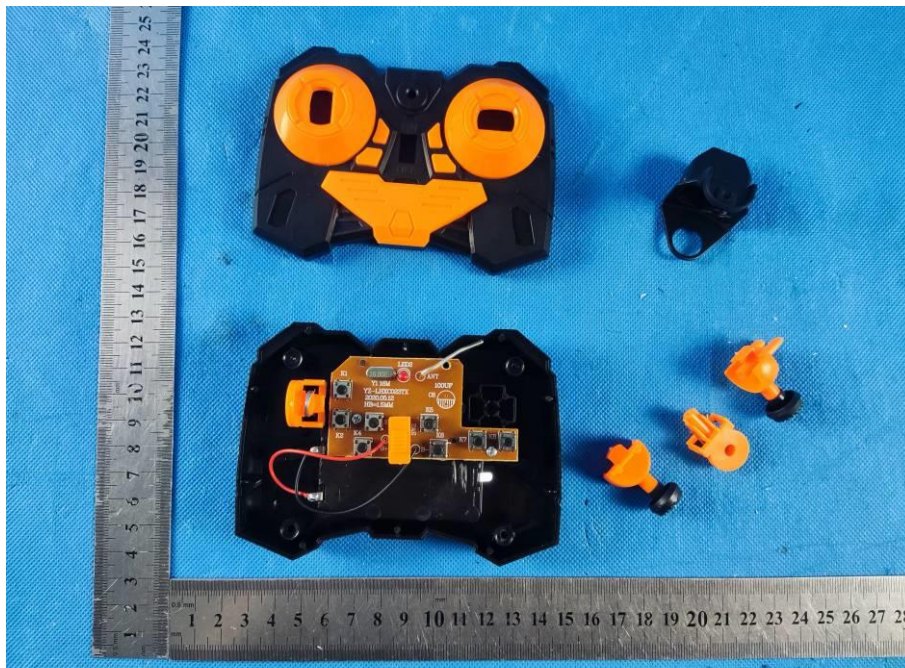

Product Name: Remote control car

Test Model No.: LH-C023B

EUT Constructional Details Internal Photo

Fig.1

Fig.2

Fig.3

Fig.4

Fig.5