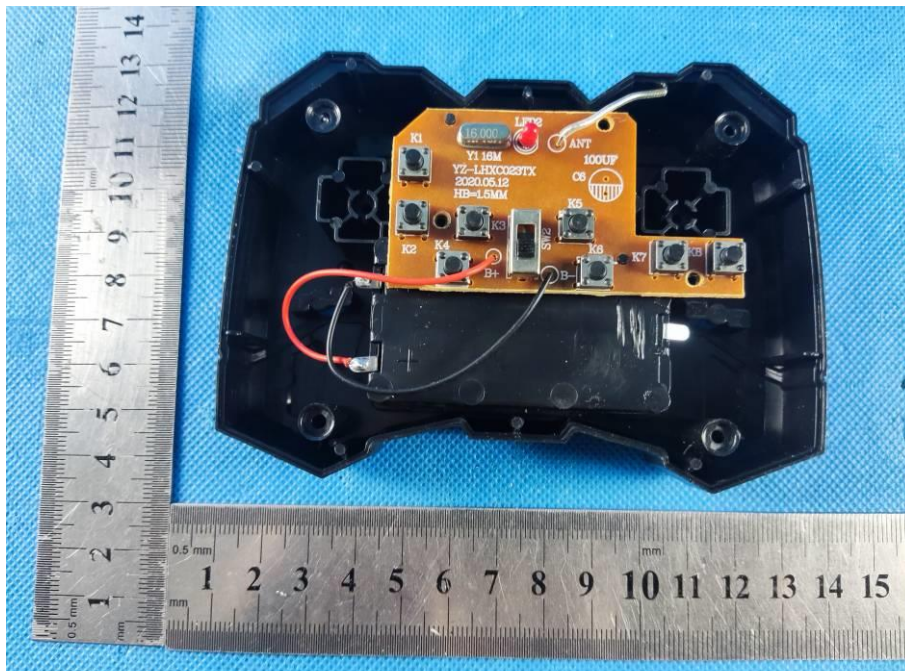

Product Name: Remote control car

Test Model No.: LH-C023B

EUT Constructional Details Internal Photo

Fig.1

Fig.2

Fig.3

Fig.4

Fig.5