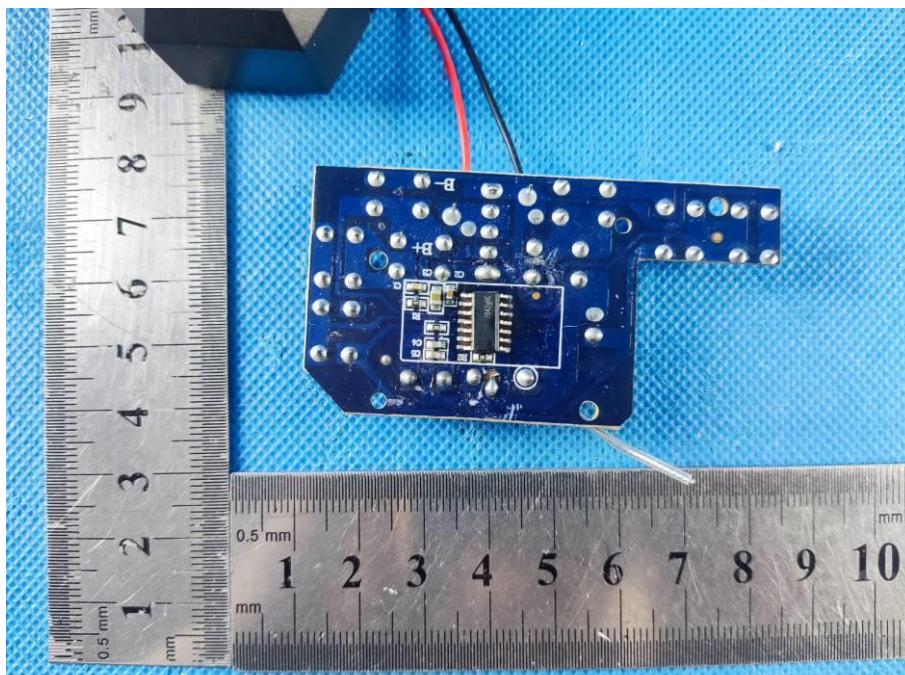

Product Name: Remote control car

Test Model No.: LH-C023B

EUT Constructional Details Internal Photo

Fig.1

Fig.2

Fig.3

Fig.4

Fig.5