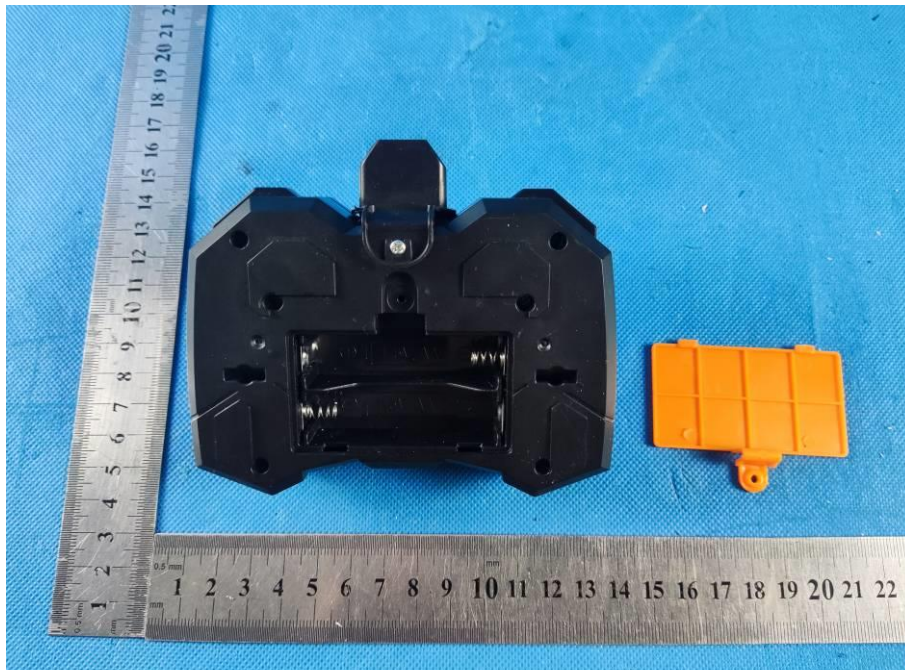

Product Name: Remote control car

Test Model No.: LH-C023B

EUT Constructional Details Internal Photo

Fig.1

Fig.2

Fig.3

Fig.4

Fig.5