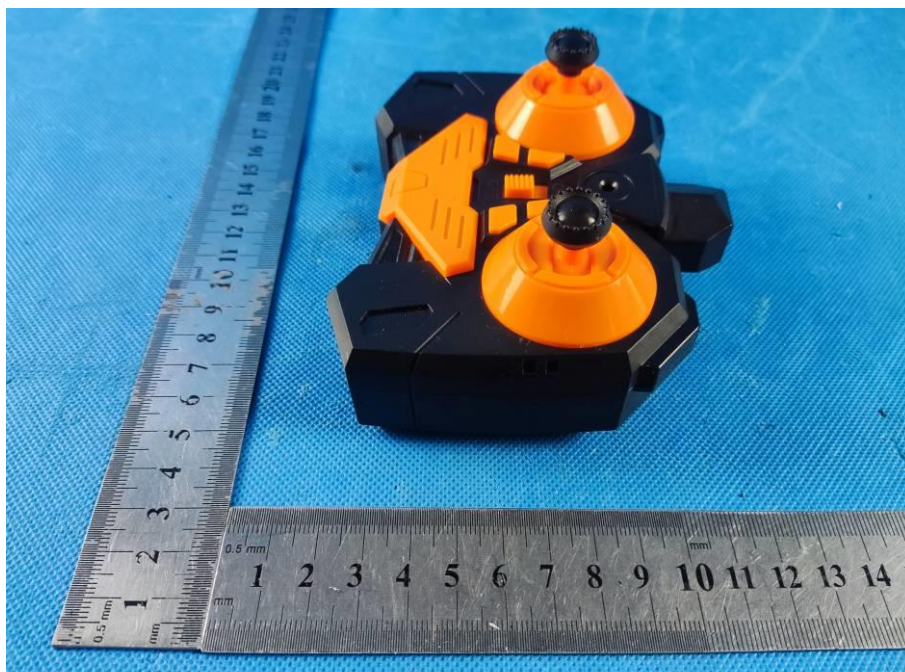

Product Name: Remote control car

Test Model No.: LH-C023B

### External Photo

Fig.1

Fig.2

Fig.3

Fig.4

Fig.5

Fig.6

Fig.7