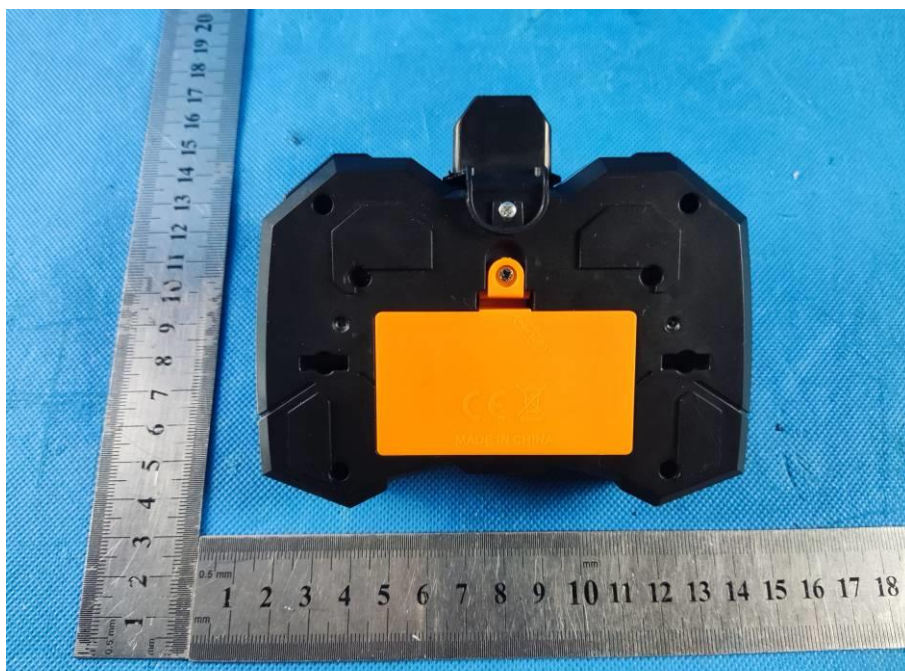

Product Name: Remote control car

Test Model No.: LH-C023B

### External Photo

Fig.1

Fig.2

Fig.3

Fig.4

Fig.5

Fig.6

Fig.7