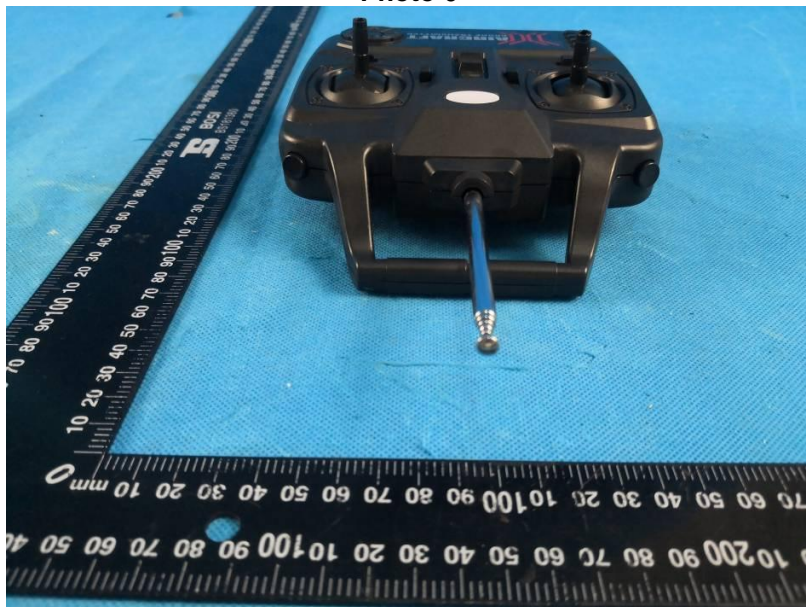

Product Name: remote controlled aircraft

Test Model No.: LH-1601

EUT Constructional Details

Photo 1

Photo 2

Photo 3

Photo 4

Photo 5

Photo 6

Photo 7

Photo 8