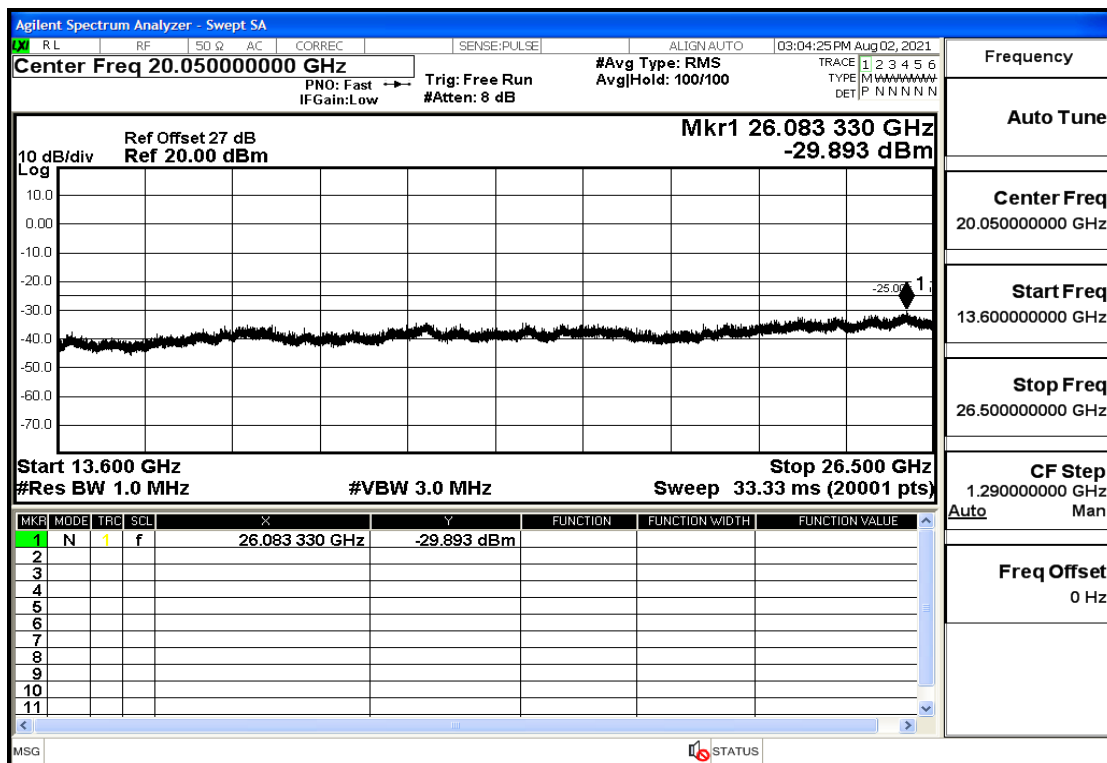

OB38-5-2572.5-Q16-12#LOW@13.6GHz-26.5GHz@Pass