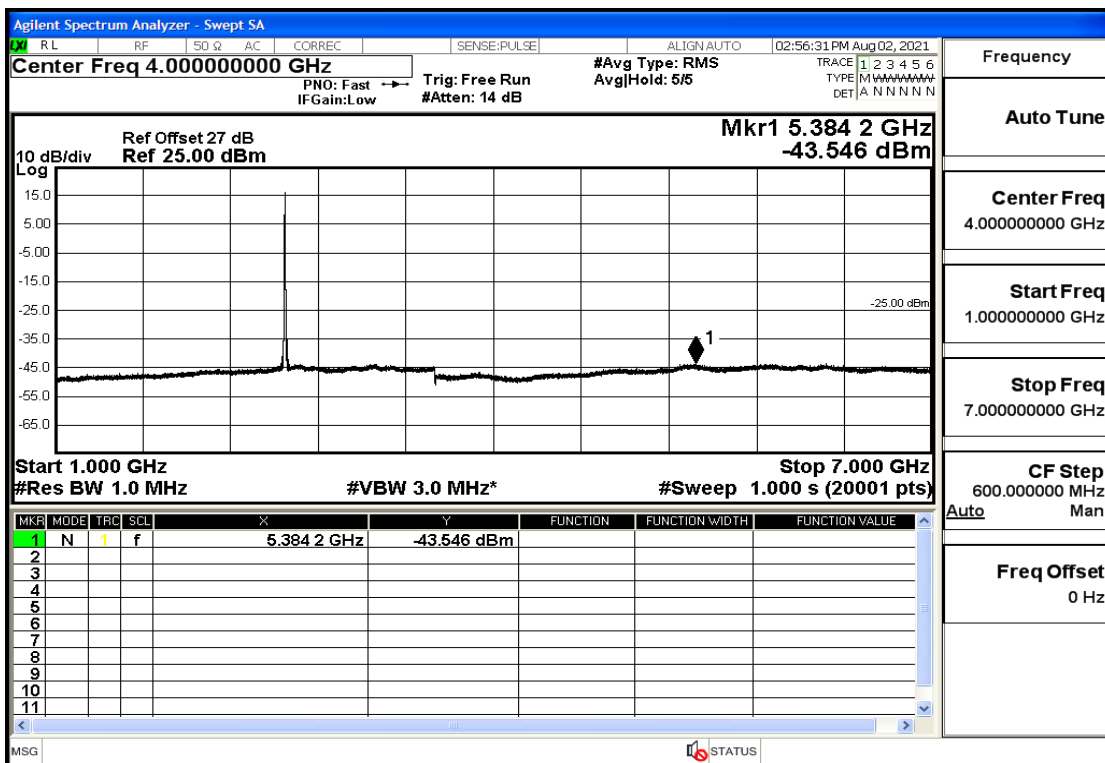

OB38-5-2572.5-QPSK-25#LOW@1GHz-7GHz@Pass