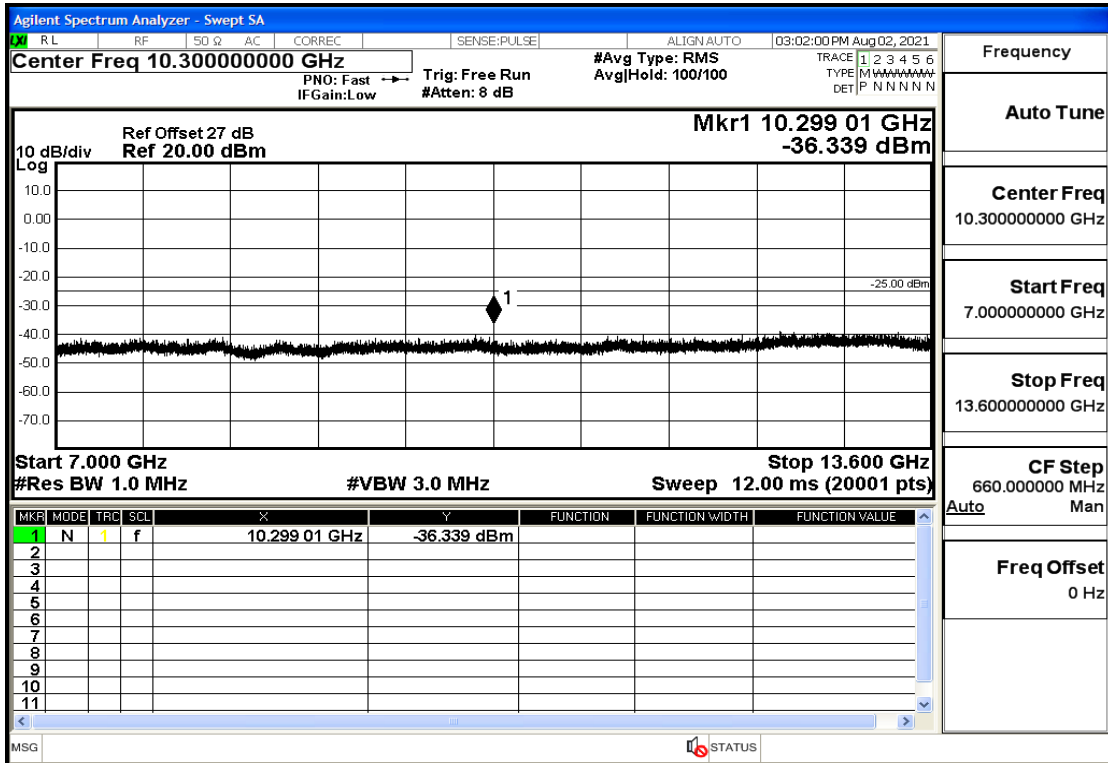

OB38-5-2572.5-QPSK-1#HIGH@7GHz-13.6GHz@Pass