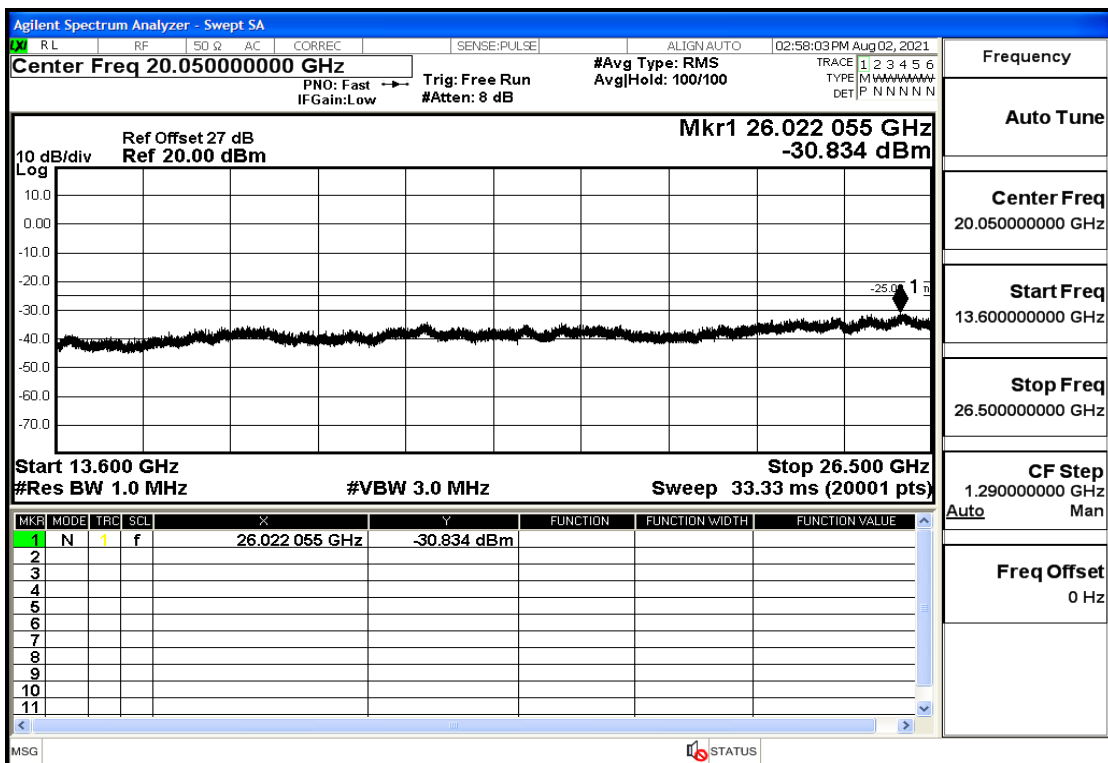

OB38-5-2572.5-QPSK-12#LOW@13.6GHz-26.5GHz@Pass