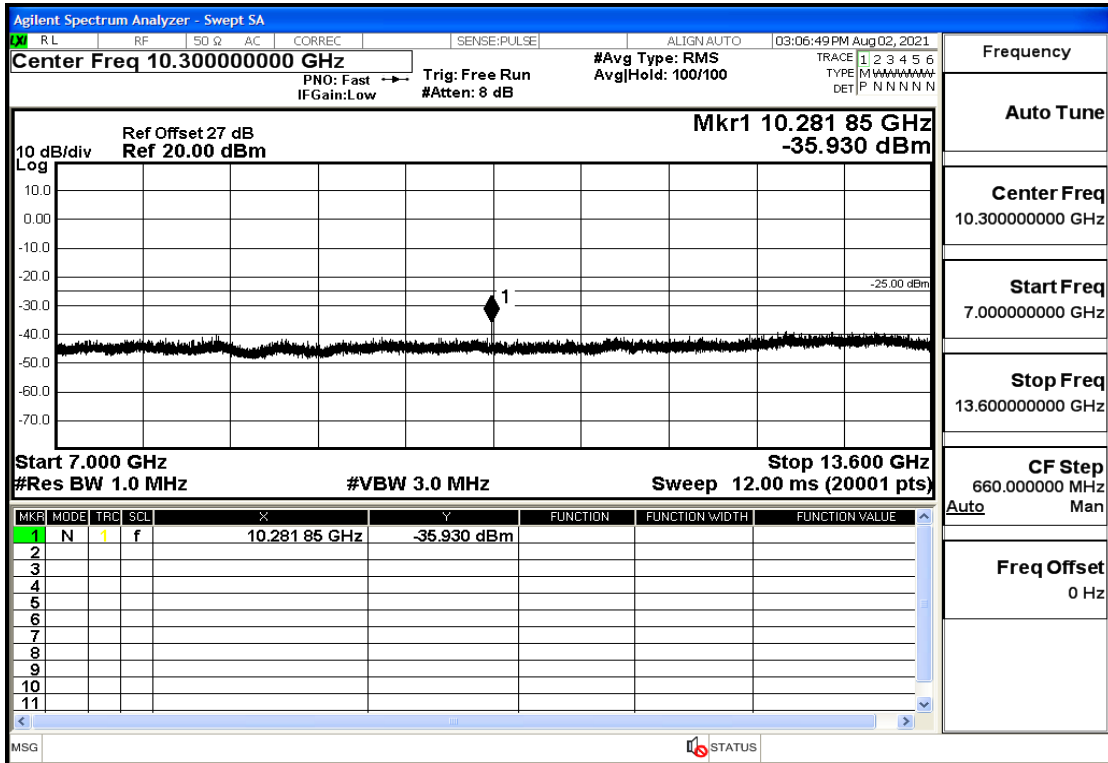

OB38-5-2572.5-Q16-1#LOW@7GHz-13.6GHz@Pass