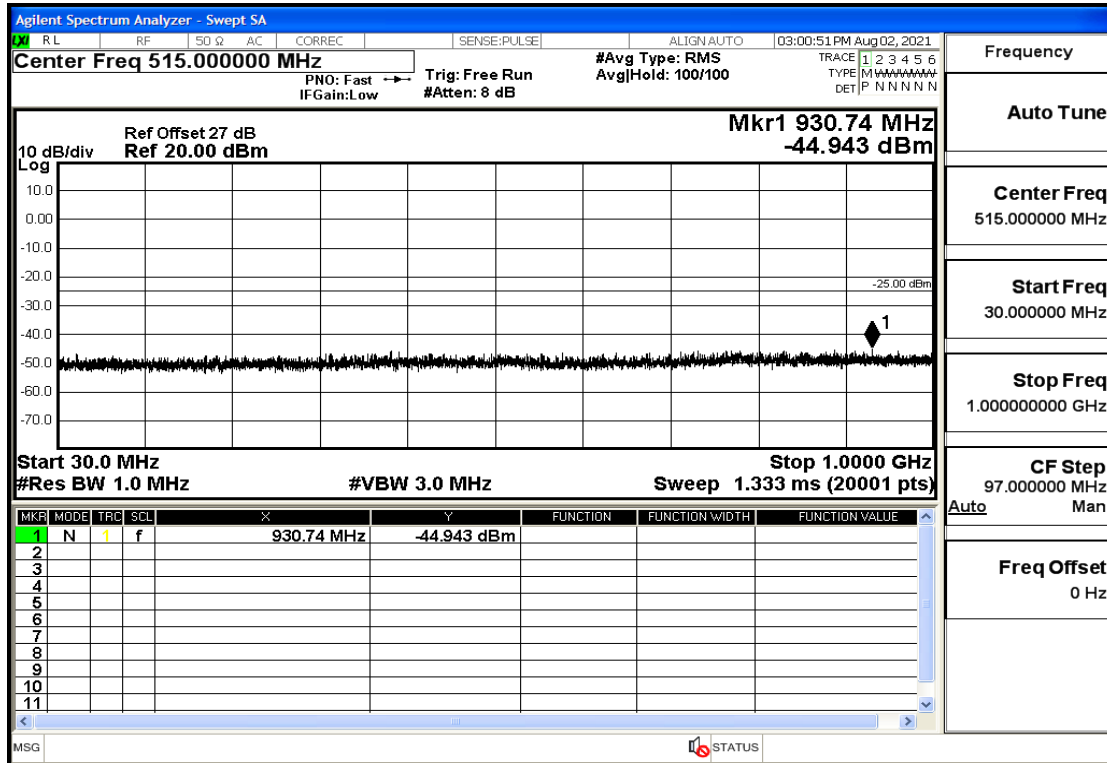

OB38-5-2572.5-QPSK-1#MID@30mHz-1GHz@Pass