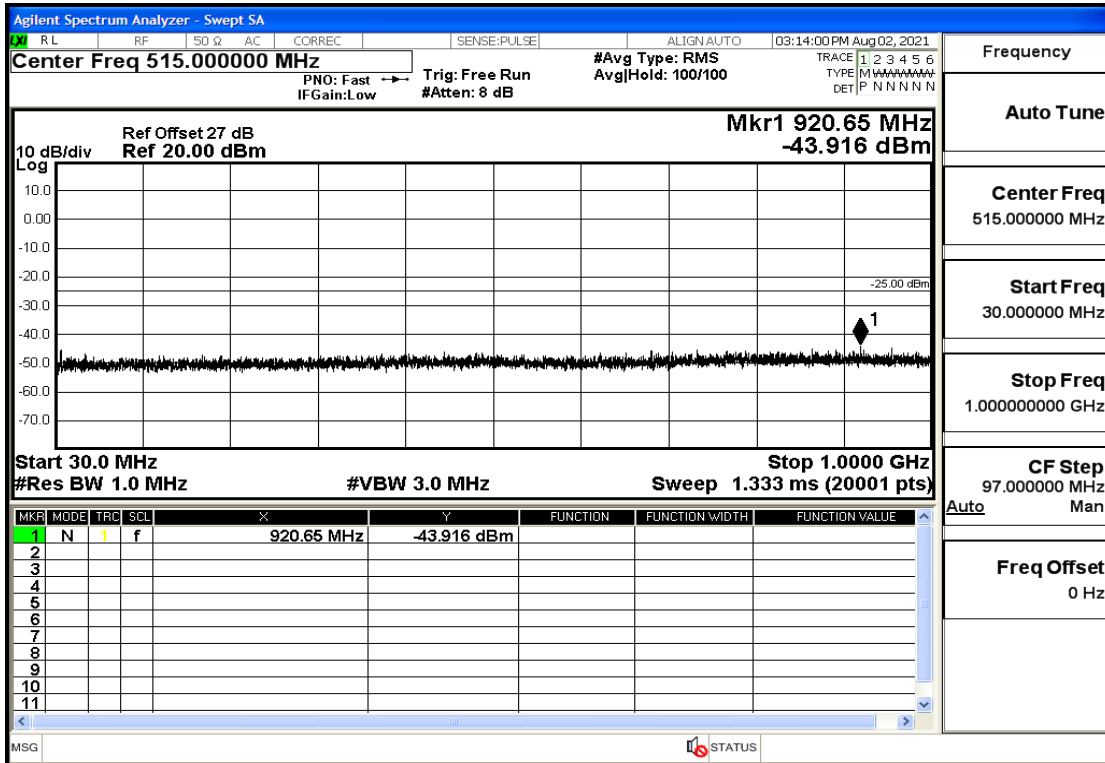

OB38-5-2595-QPSK-1#HIGH@30mHz-1GHz@Pass