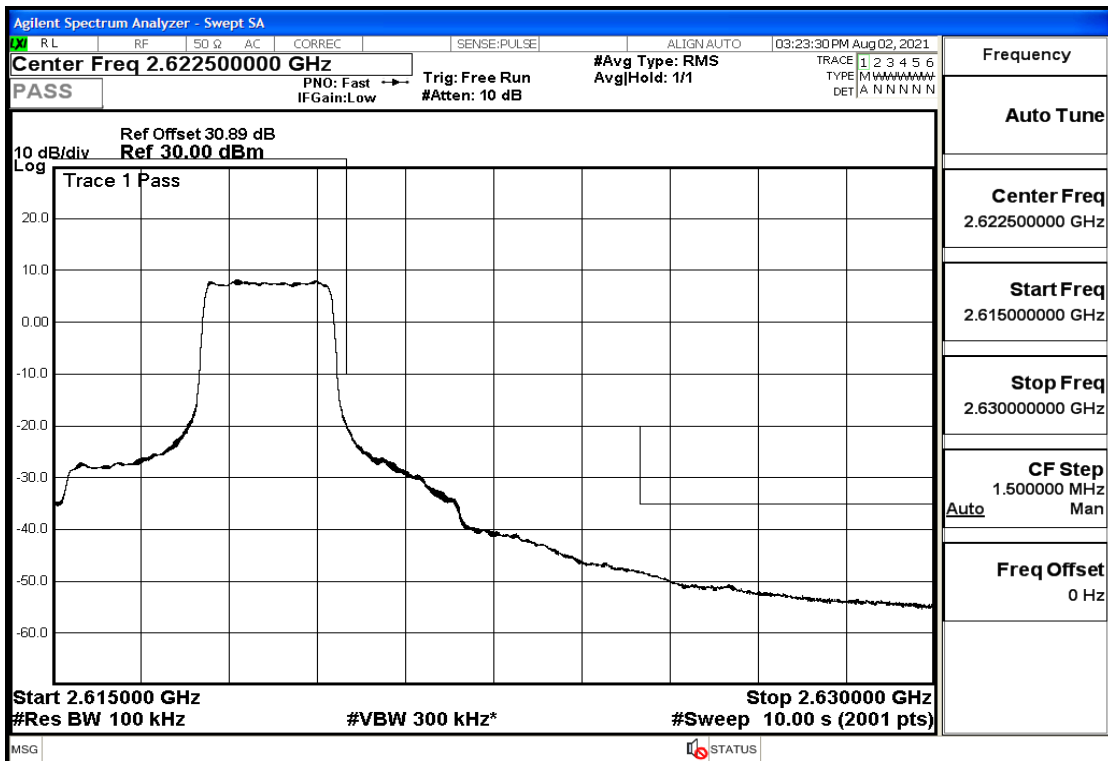

Band38-5-2617.5-QPSK-12#HIGH@Pass