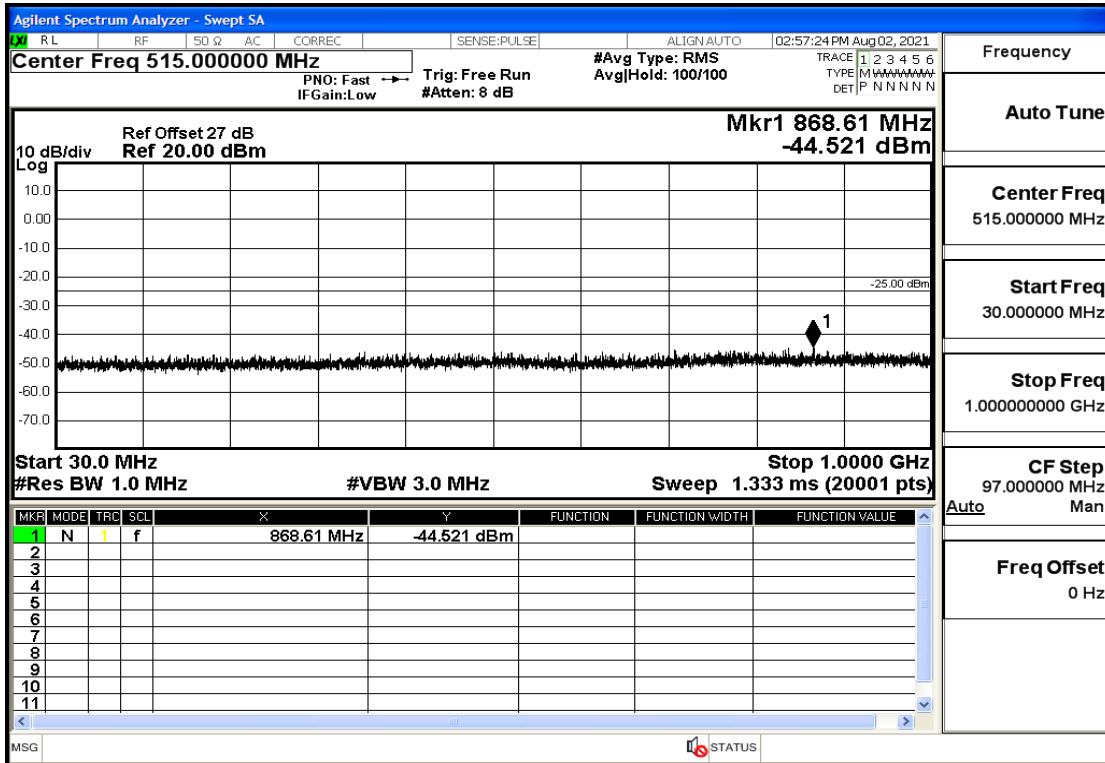

OB38-5-2572.5-QPSK-12#LOW@30mHz-1GHz@Pass