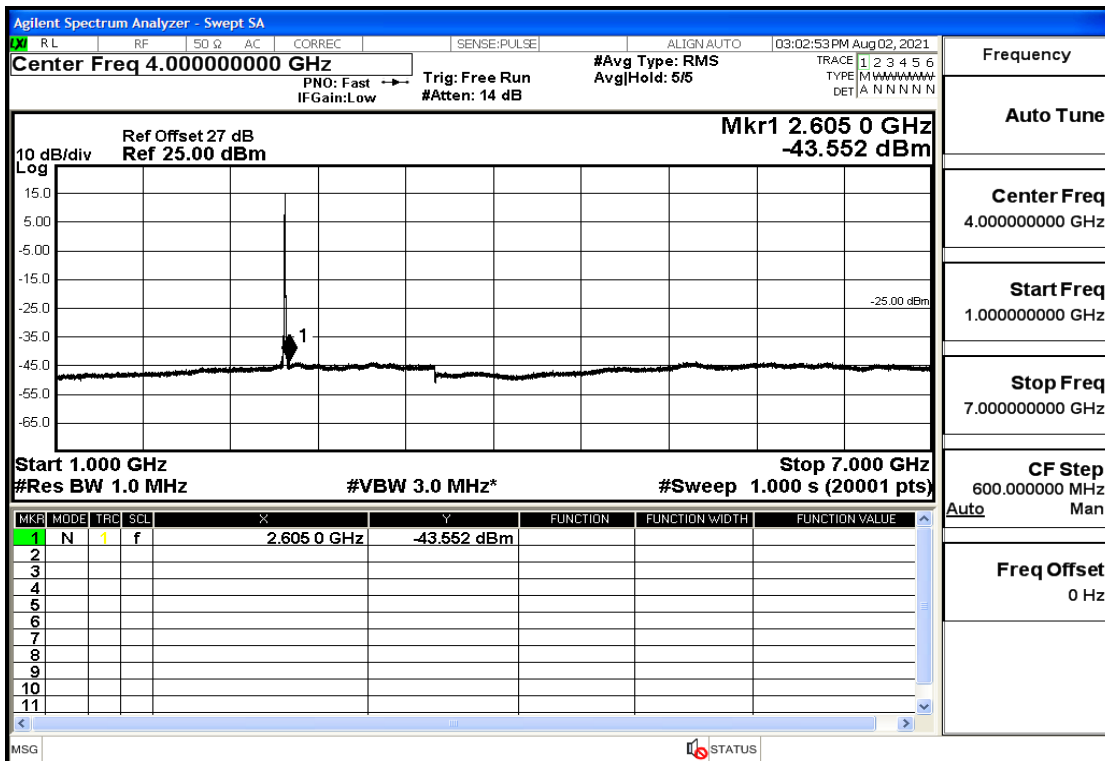

OB38-5-2572.5-Q16-25#LOW@1GHz-7GHz@Pass