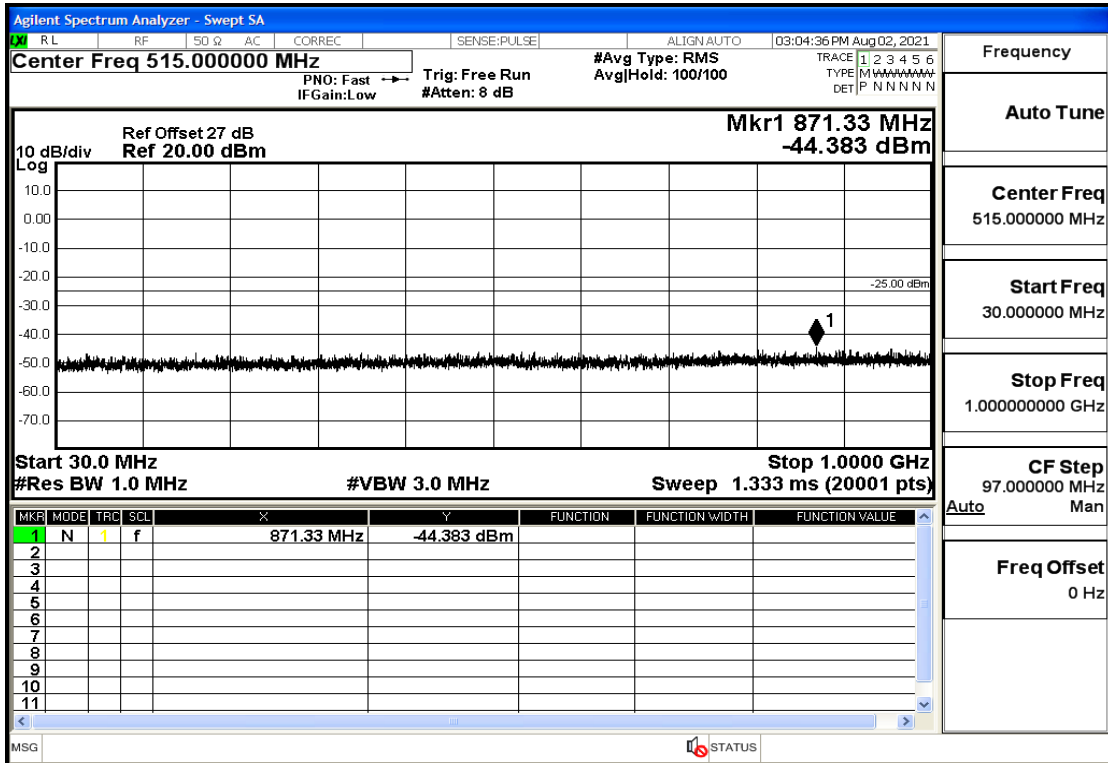

OB38-5-2572.5-Q16-12#MID@30mHz-1GHz@Pass