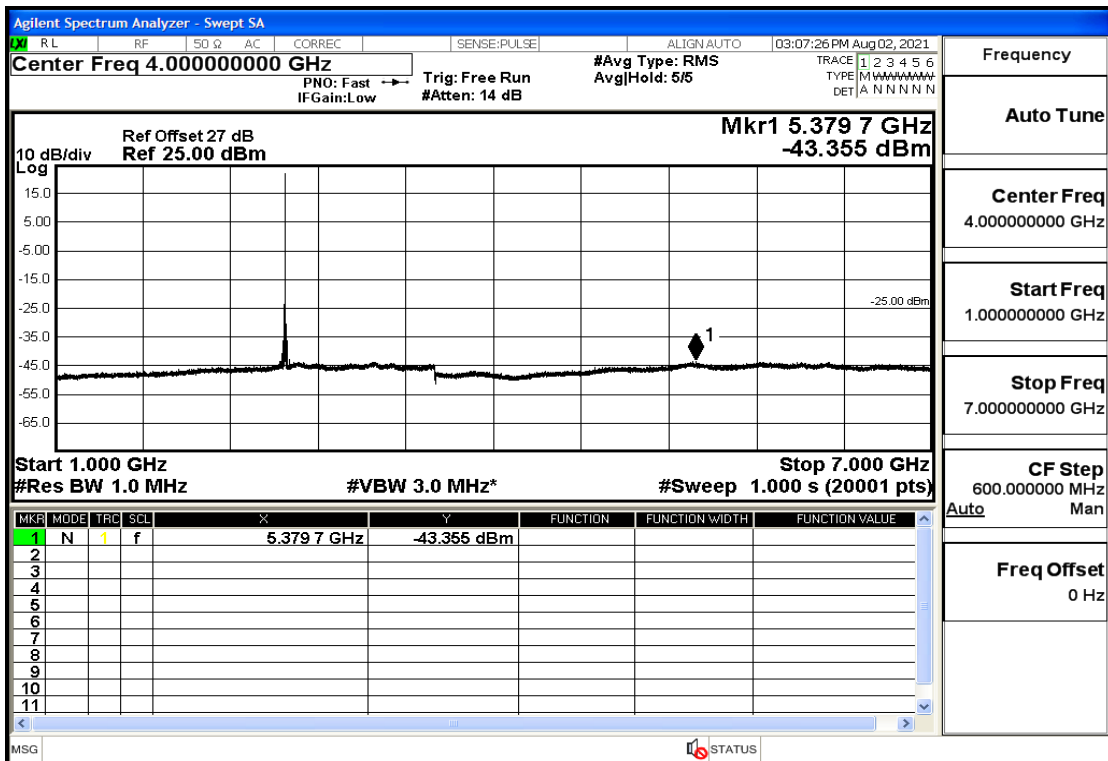

OB38-5-2572.5-Q16-1#MID@1GHz-7GHz@Pass