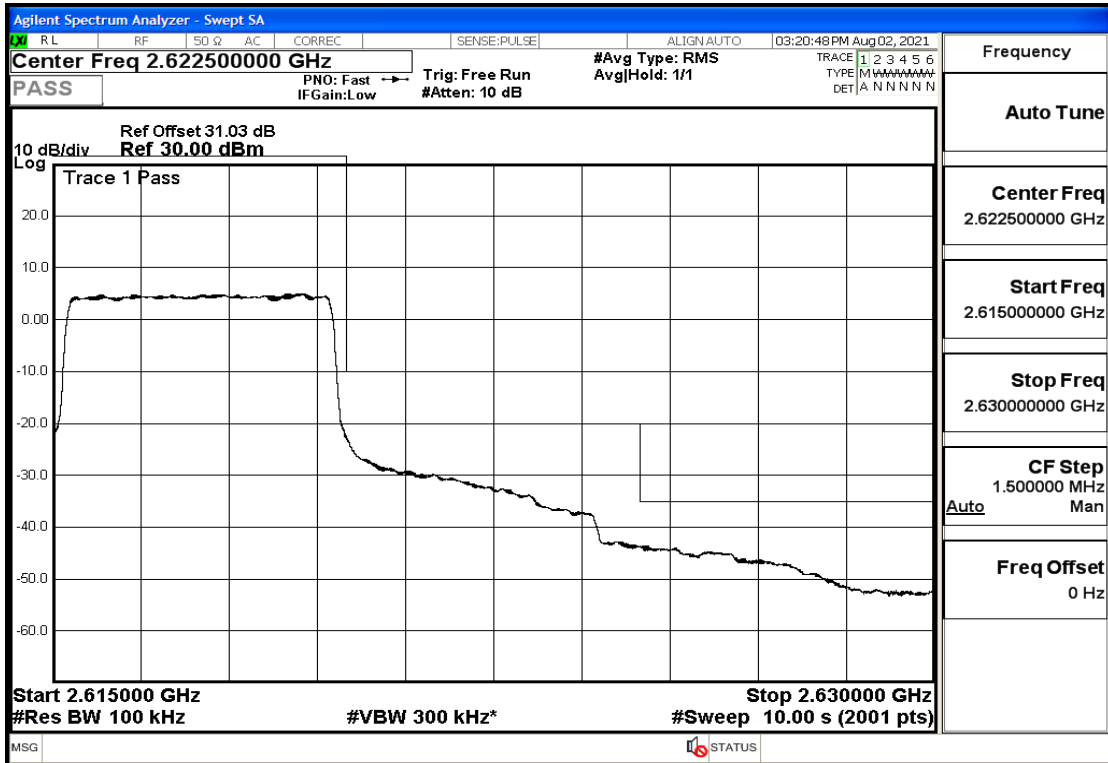

RF Test Data for LTE (Conducted Measurement)

Product Name: FastHelp Home Emergency Alert Device – V4-4G

Trade Mark: FastHelp

Test Model: FH-V4-4G

Sample ID: TZ210702403-1#

FCC ID: 2AJG4-FH-V4-4G

Environmental Conditions

Band38-5-2572.5-QPSK-25#LOW@Pass

Band38-5-2572.5-QPSK-12#LOW@Pass

Band38-5-2572.5-QPSK-1#LOW@Pass

Band38-5-2572.5-16QAM-25#LOW@Pass

Band38-5-2572.5-16QAM-12#LOW@Pass

Band38-5-2572.5-16QAM-1#LOW@Pass

Band38-5-2617.5-QPSK-25#LOW@Pass