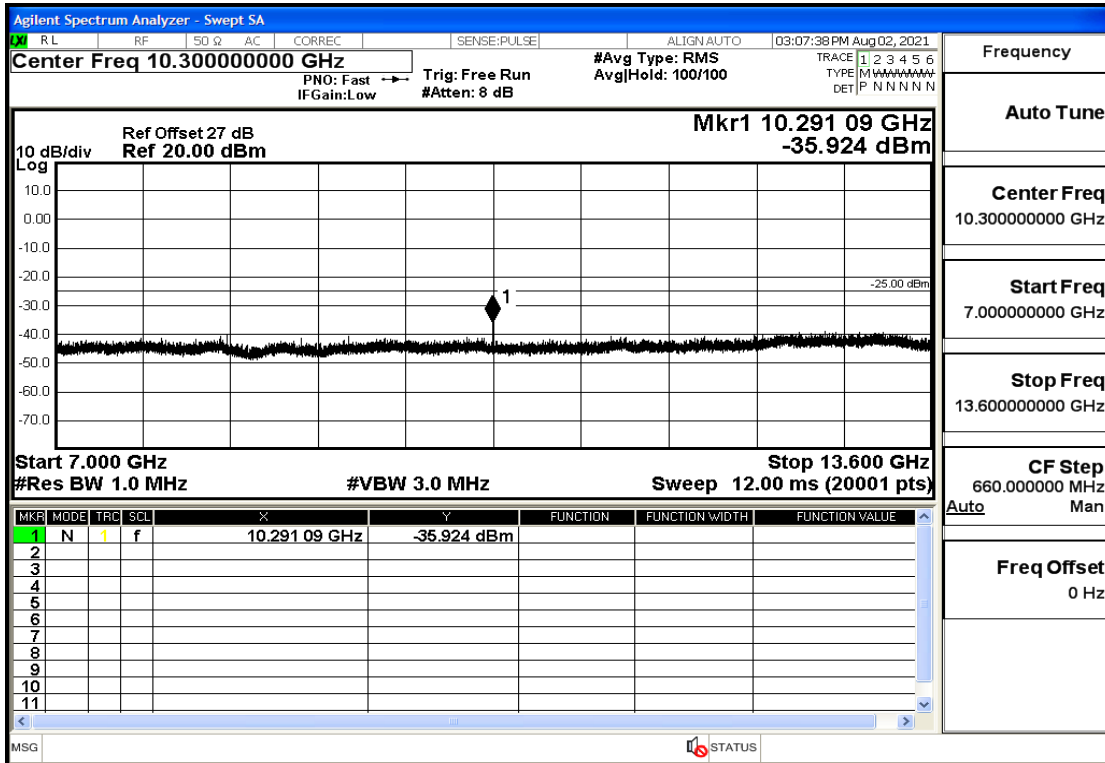

OB38-5-2572.5-Q16-1#MID@7GHz-13.6GHz@Pass