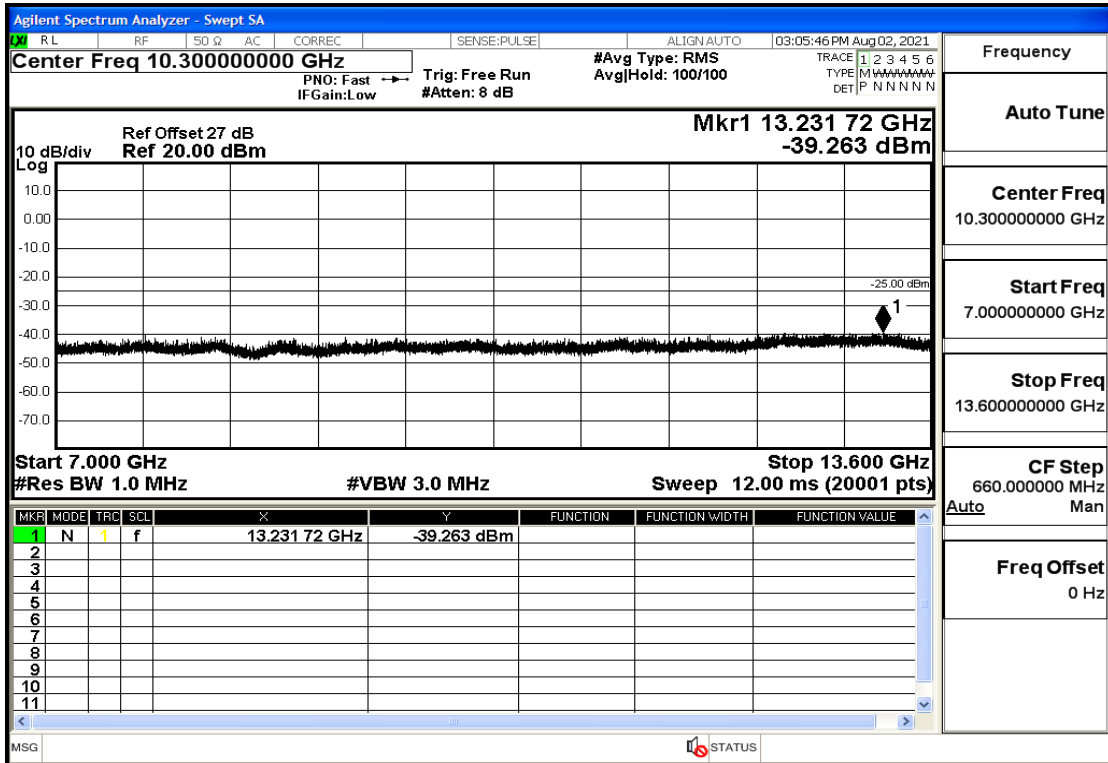

OB38-5-2572.5-Q16-12#HIGH@7GHz-13.6GHz@Pass