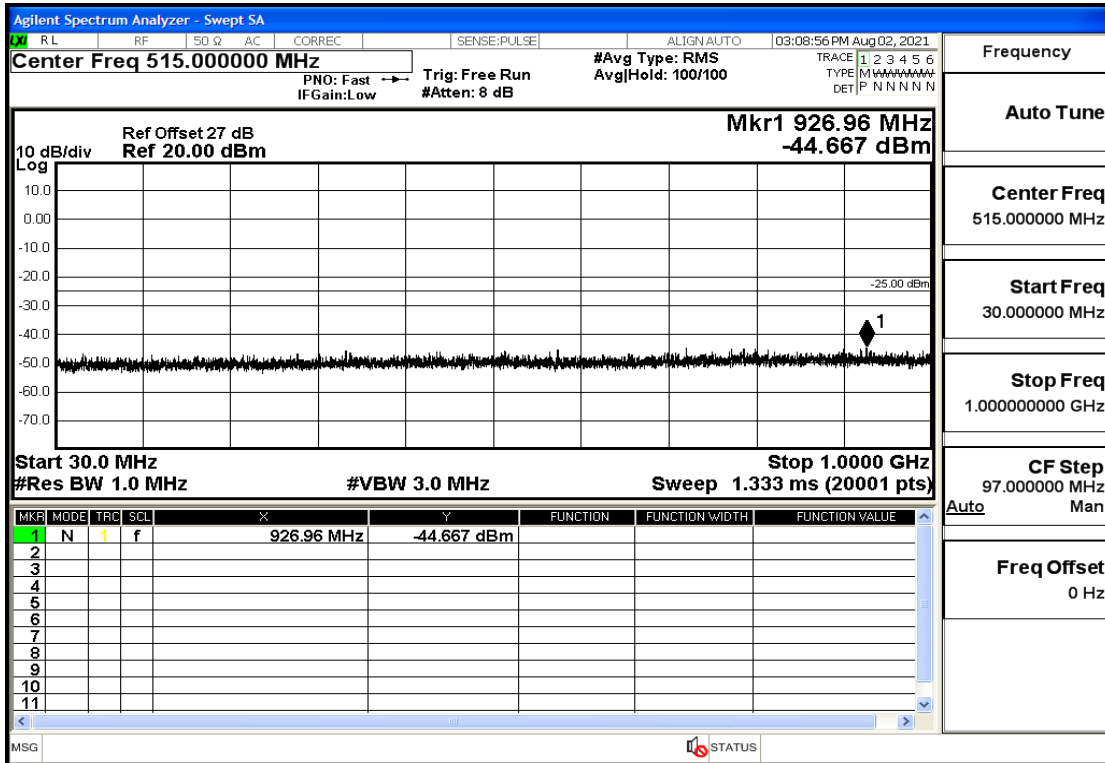

OB38-5-2595-QPSK-25#LOW@30mHz-1GHz@Pass