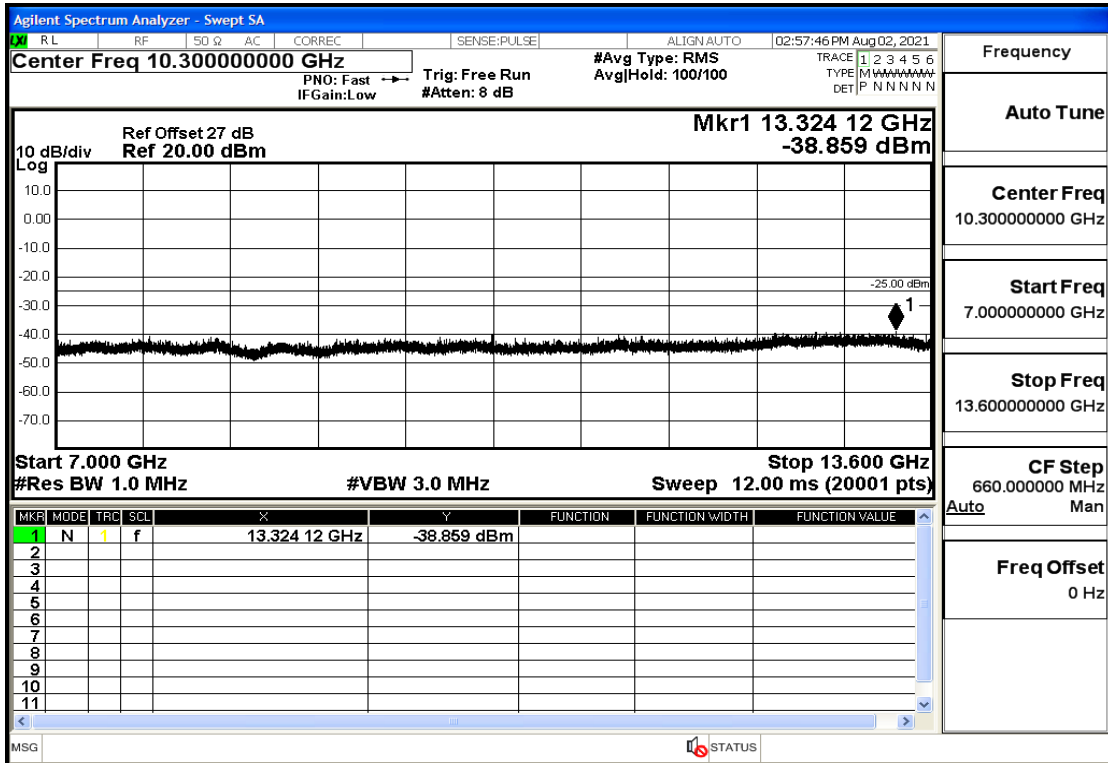

OB38-5-2572.5-QPSK-12#LOW@7GHz-13.6GHz@Pass