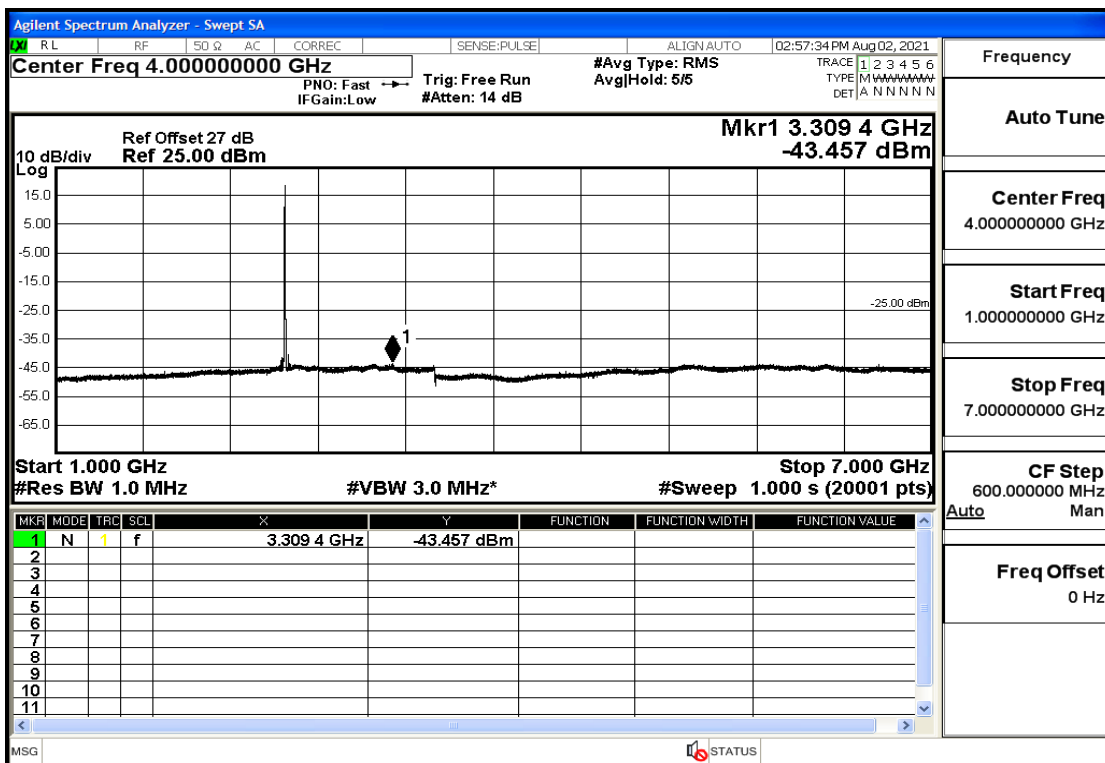

OB38-5-2572.5-QPSK-12#LOW@1GHz-7GHz@Pass