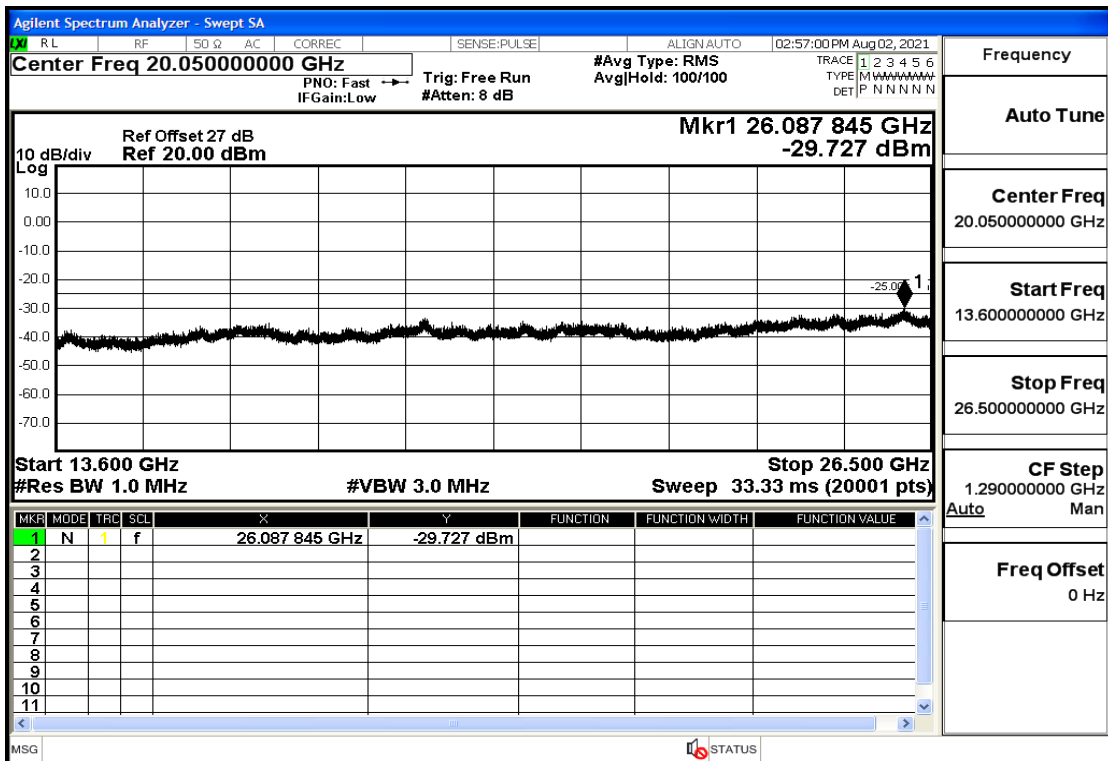

OB38-5-2572.5-QPSK-25#LOW@13.6GHz-26.5GHz@Pass