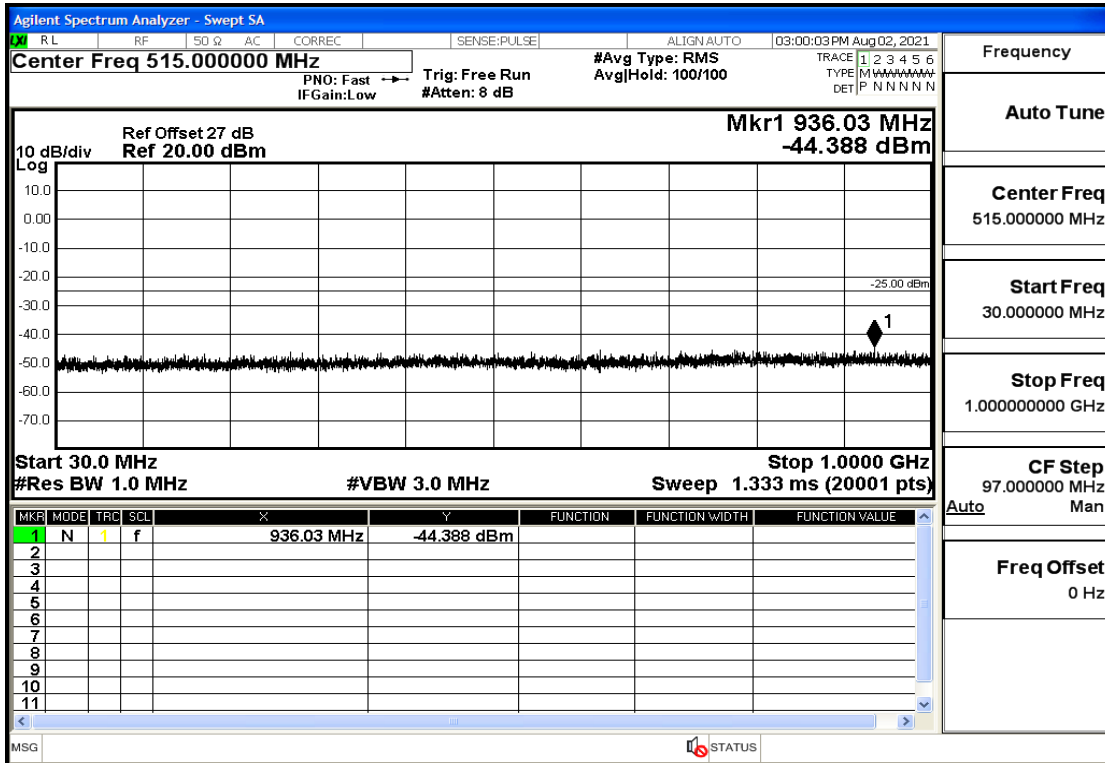

OB38-5-2572.5-QPSK-1#LOW@30mHz-1GHz@Pass