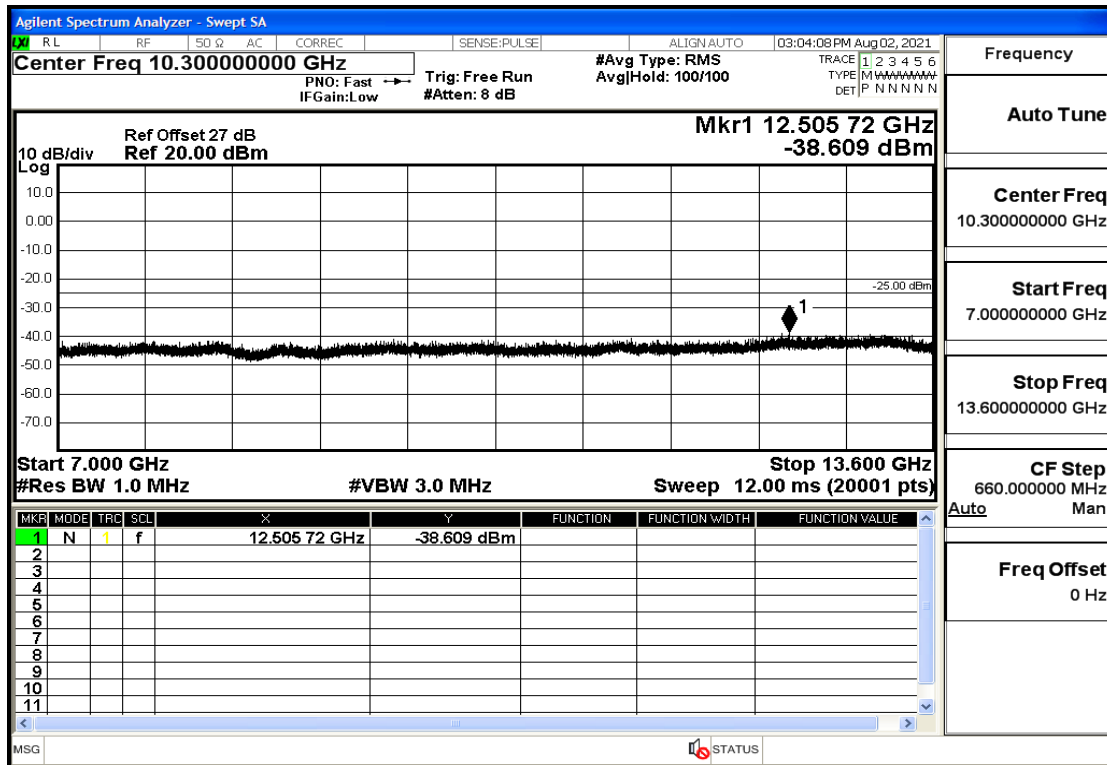

OB38-5-2572.5-Q16-12#LOW@7GHz-13.6GHz@Pass