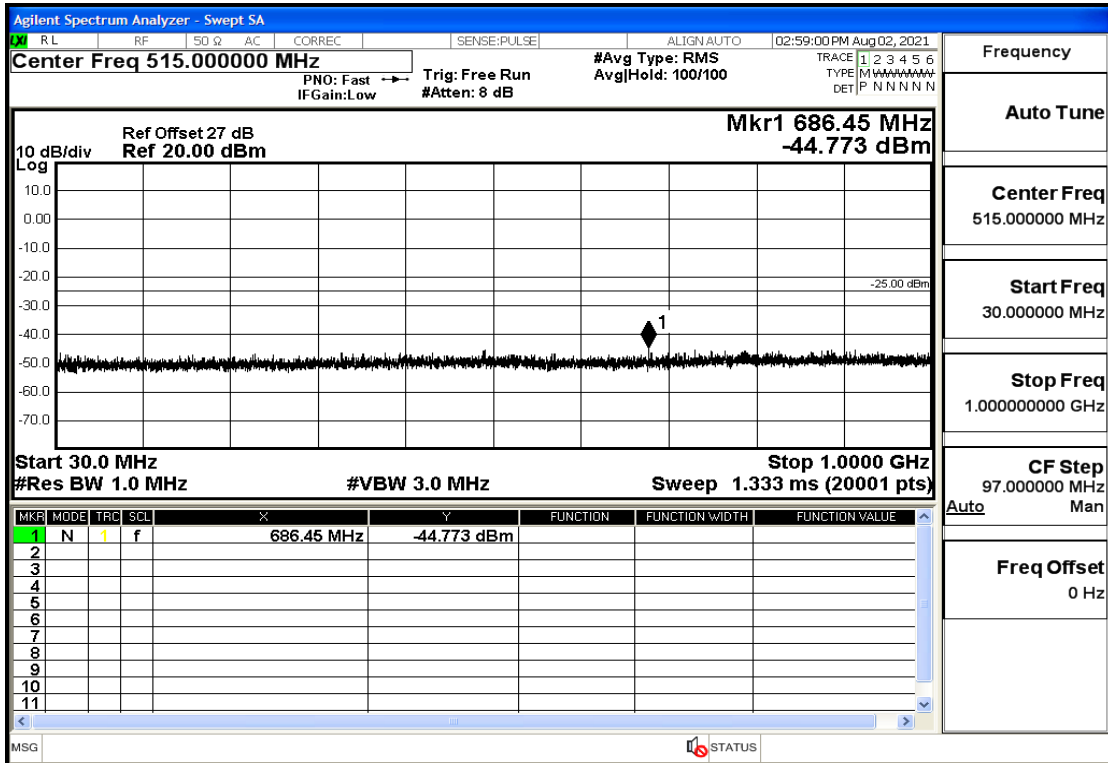

OB38-5-2572.5-QPSK-12#HIGH@30mHz-1GHz@Pass