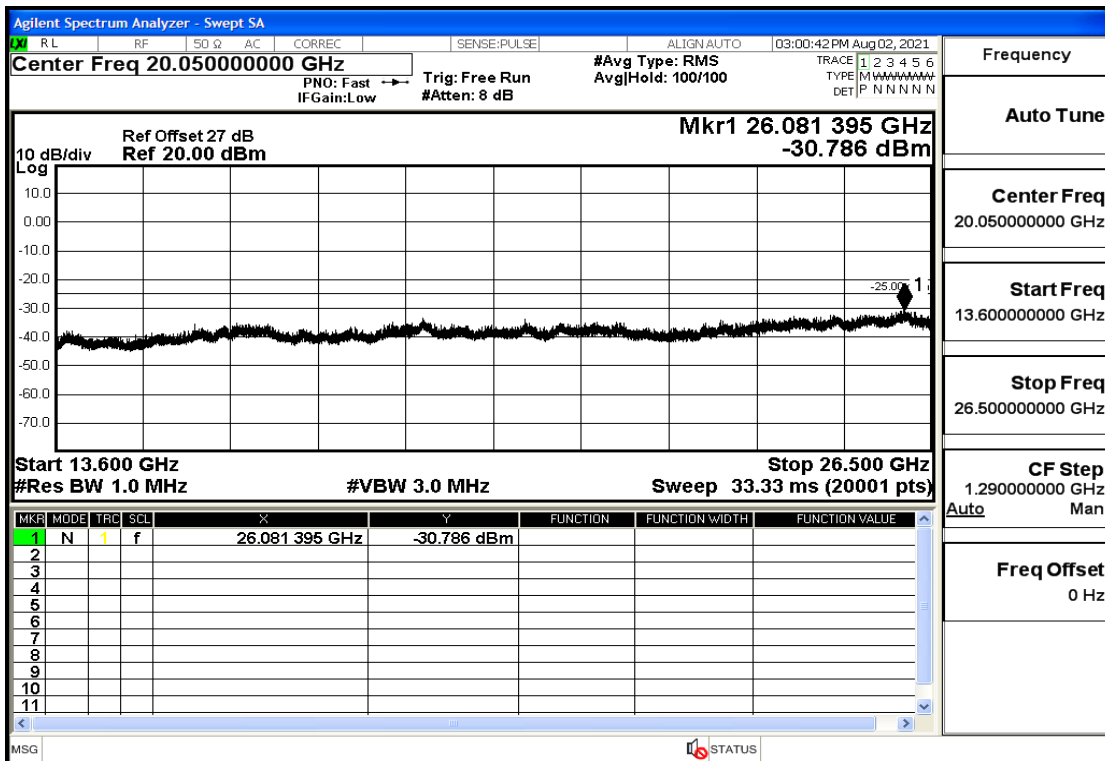

OB38-5-2572.5-QPSK-1#LOW@13.6GHz-26.5GHz@Pass