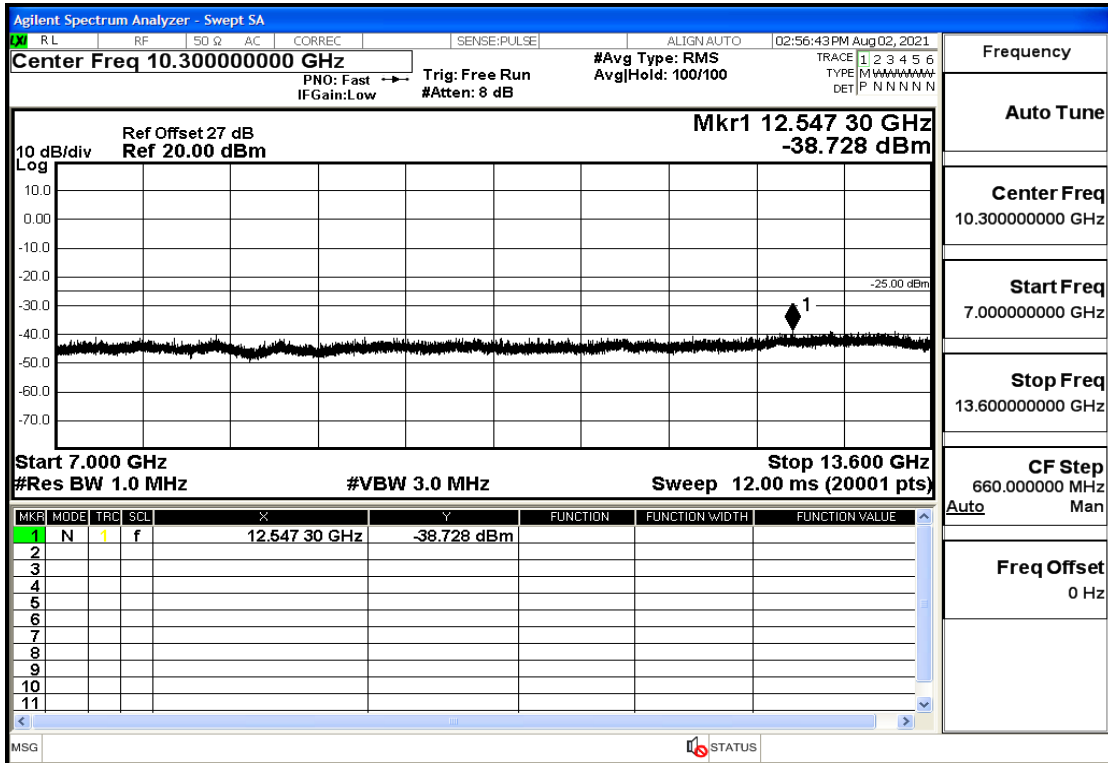

OB38-5-2572.5-QPSK-25#LOW@7GHz-13.6GHz@Pass