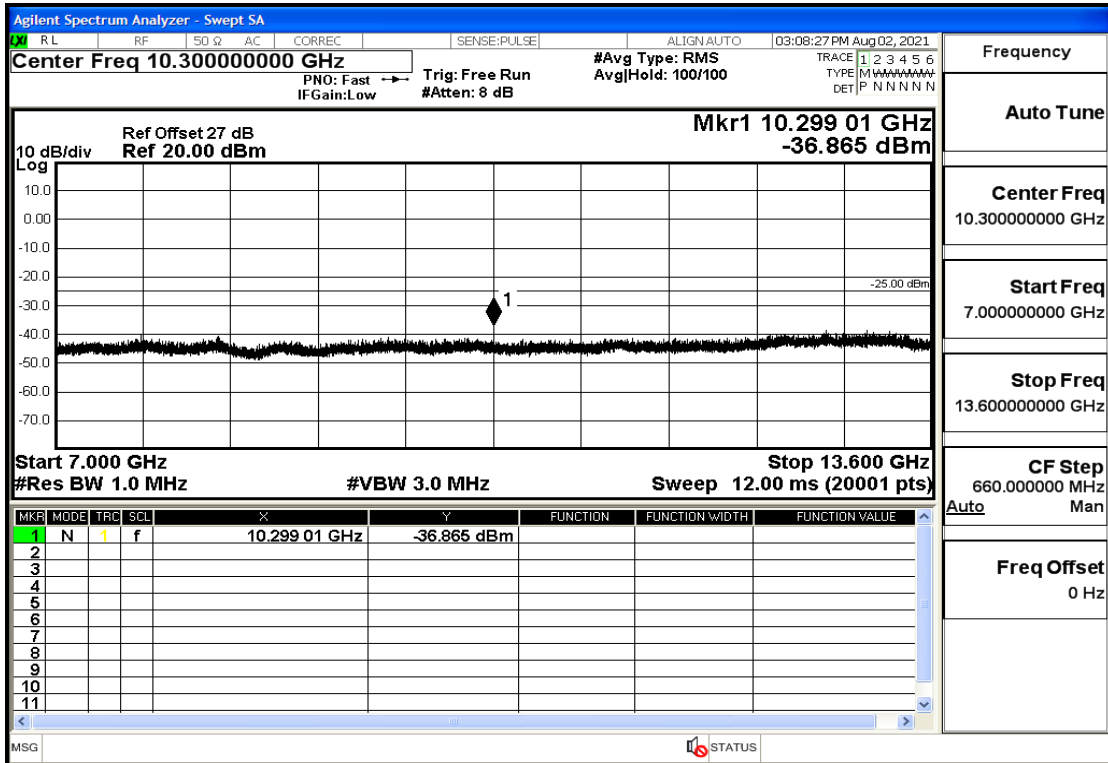

OB38-5-2572.5-Q16-1#HIGH@7GHz-13.6GHz@Pass