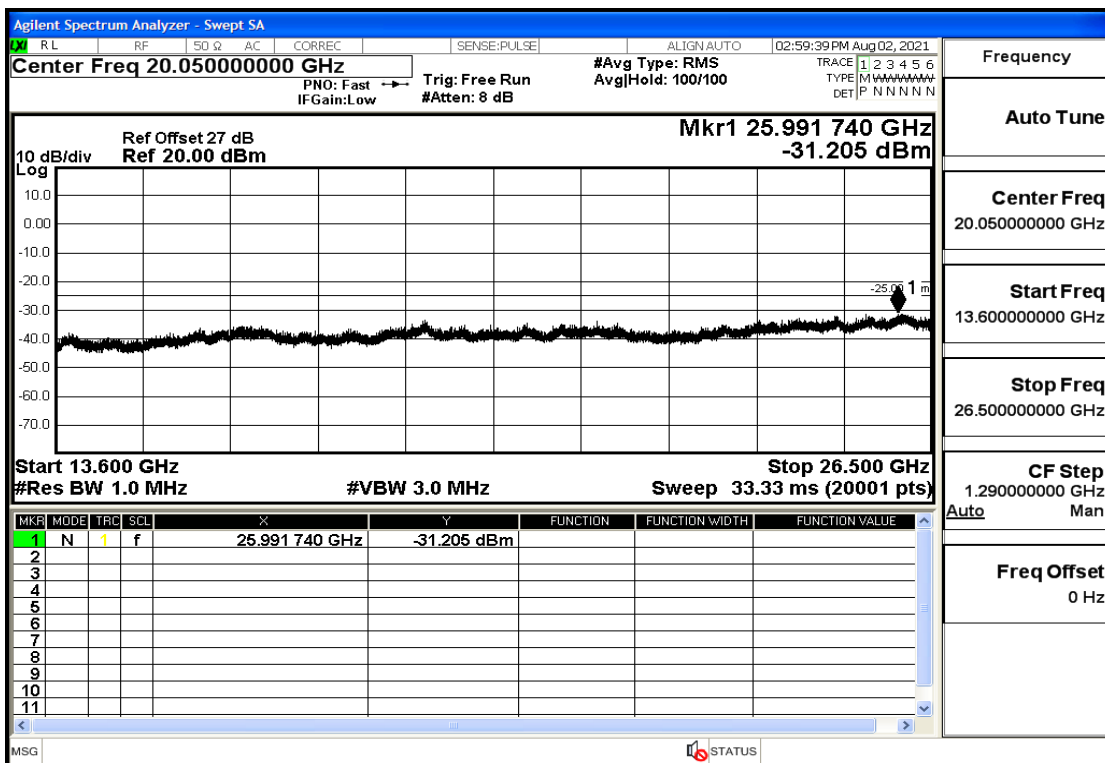

OB38-5-2572.5-QPSK-12#HIGH@13.6GHz-26.5GHz@Pass