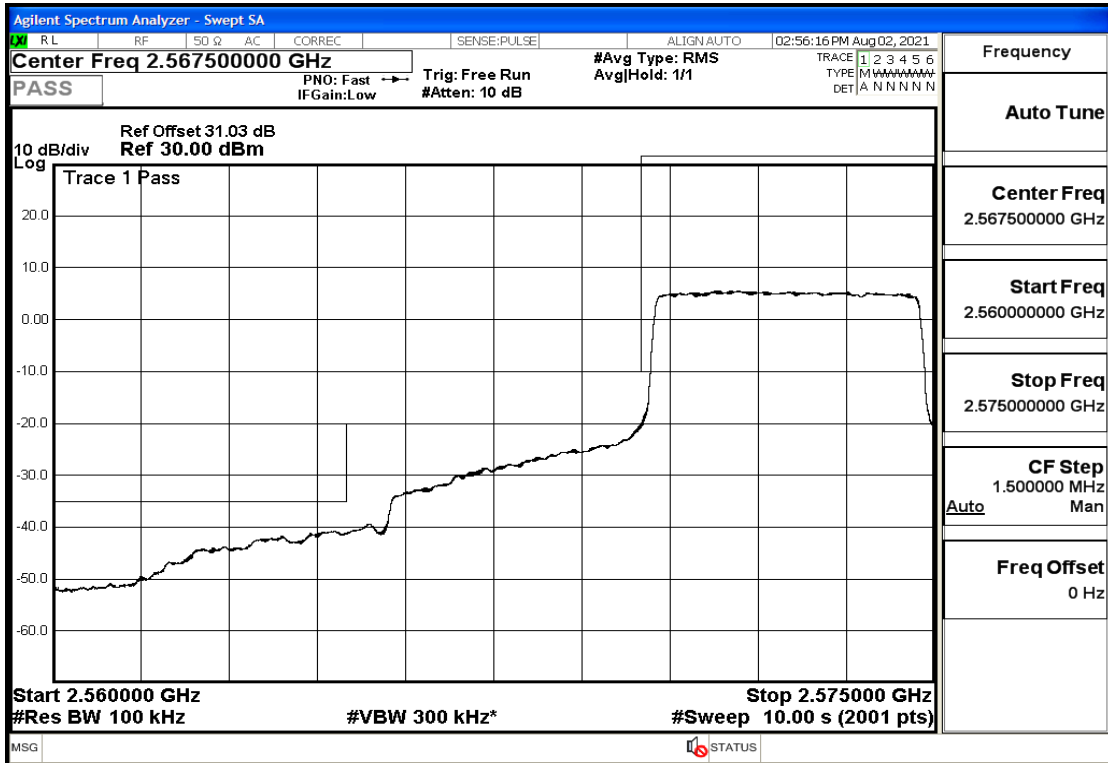

Band38-5-2572.5-QPSK-25#LOW@Pass