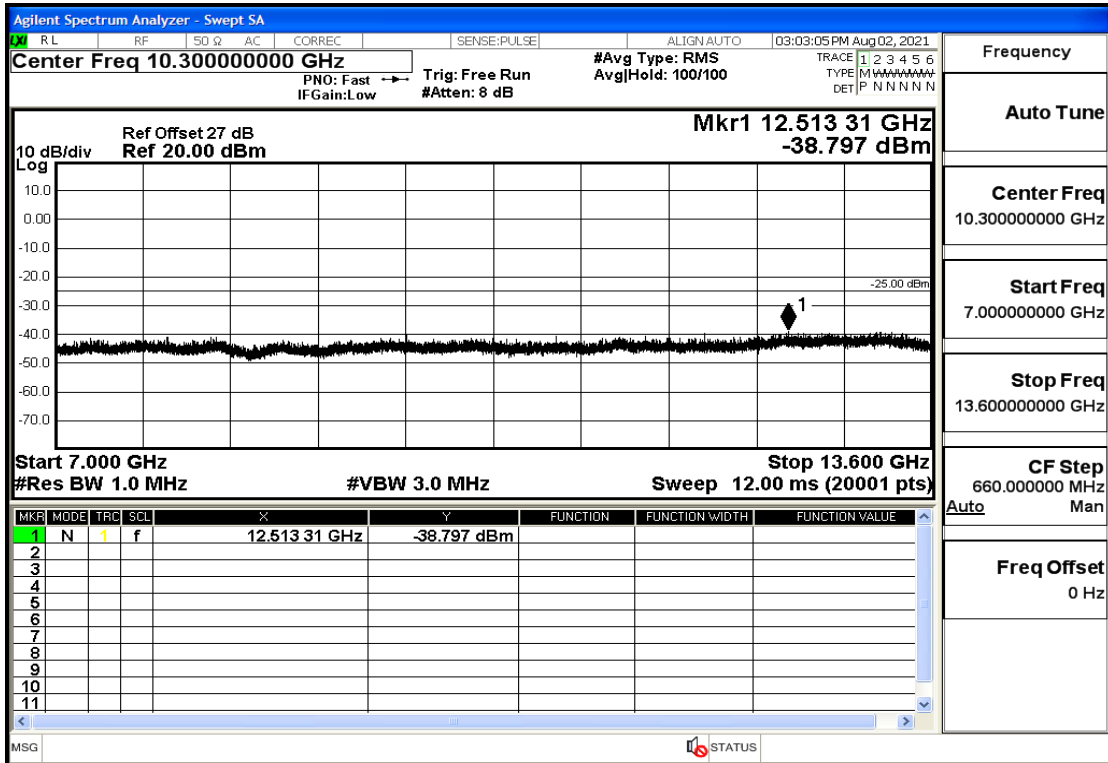

OB38-5-2572.5-Q16-25#LOW@7GHz-13.6GHz@Pass