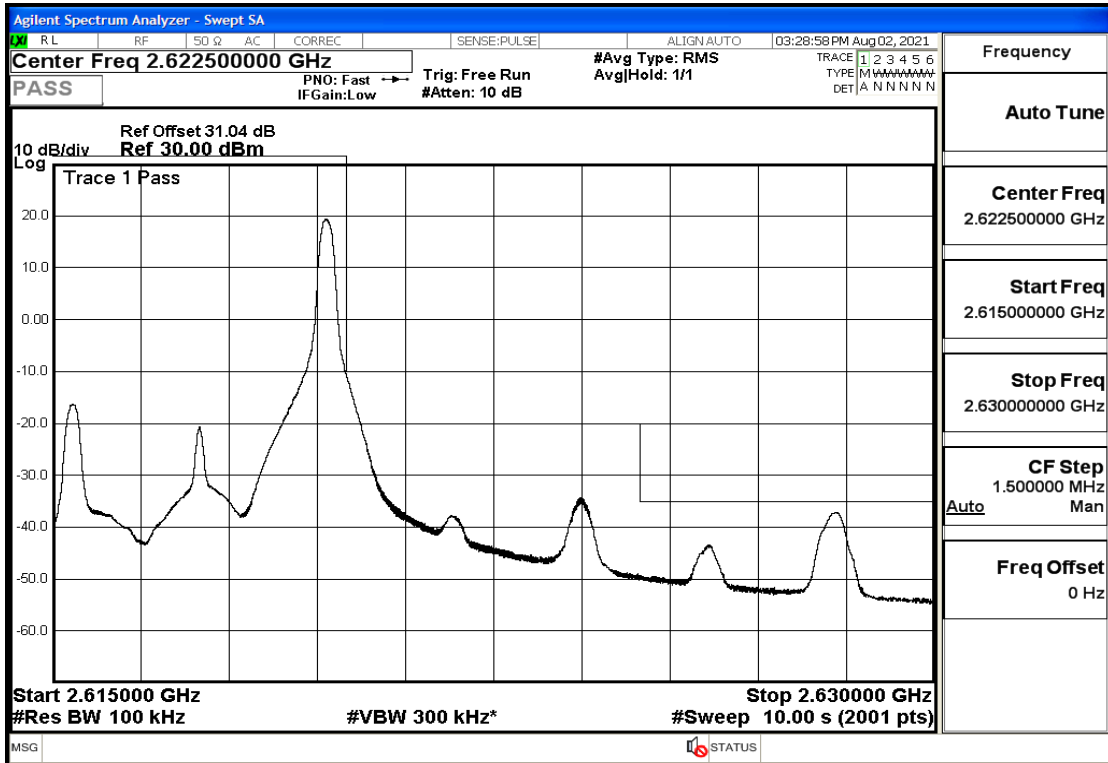

Band38-5-2617.5-QPSK-1#HIGH@Pass