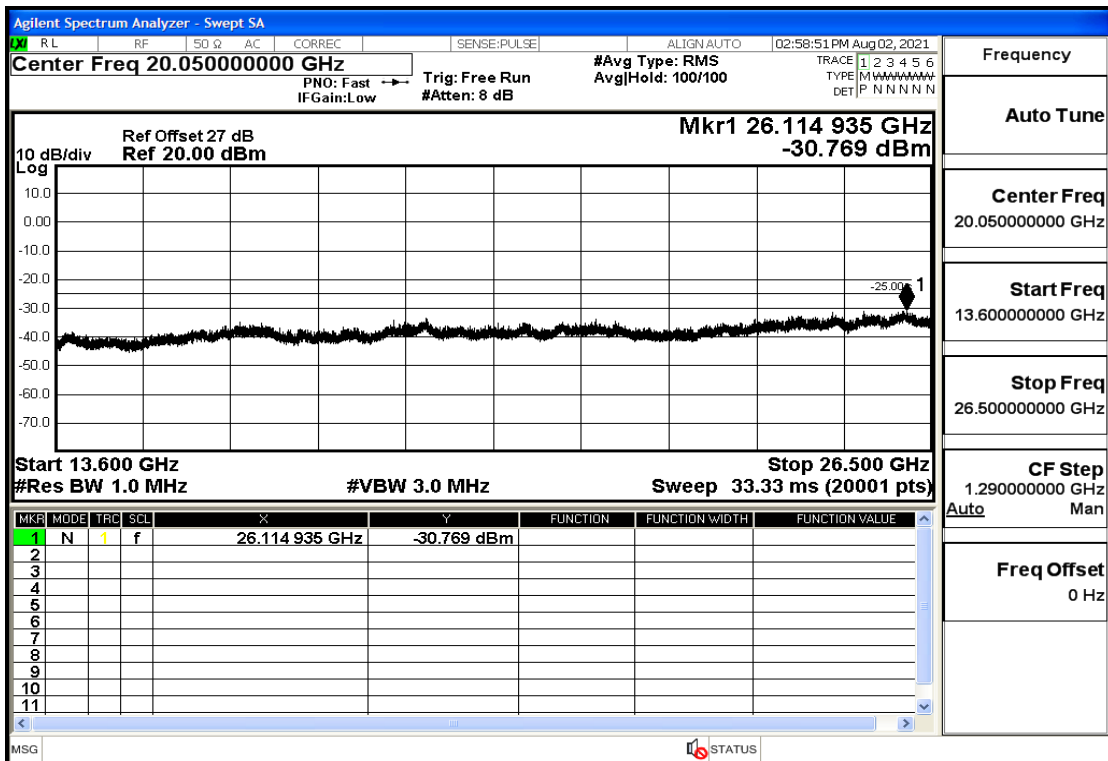

OB38-5-2572.5-QPSK-12#MID@13.6GHz-26.5GHz@Pass