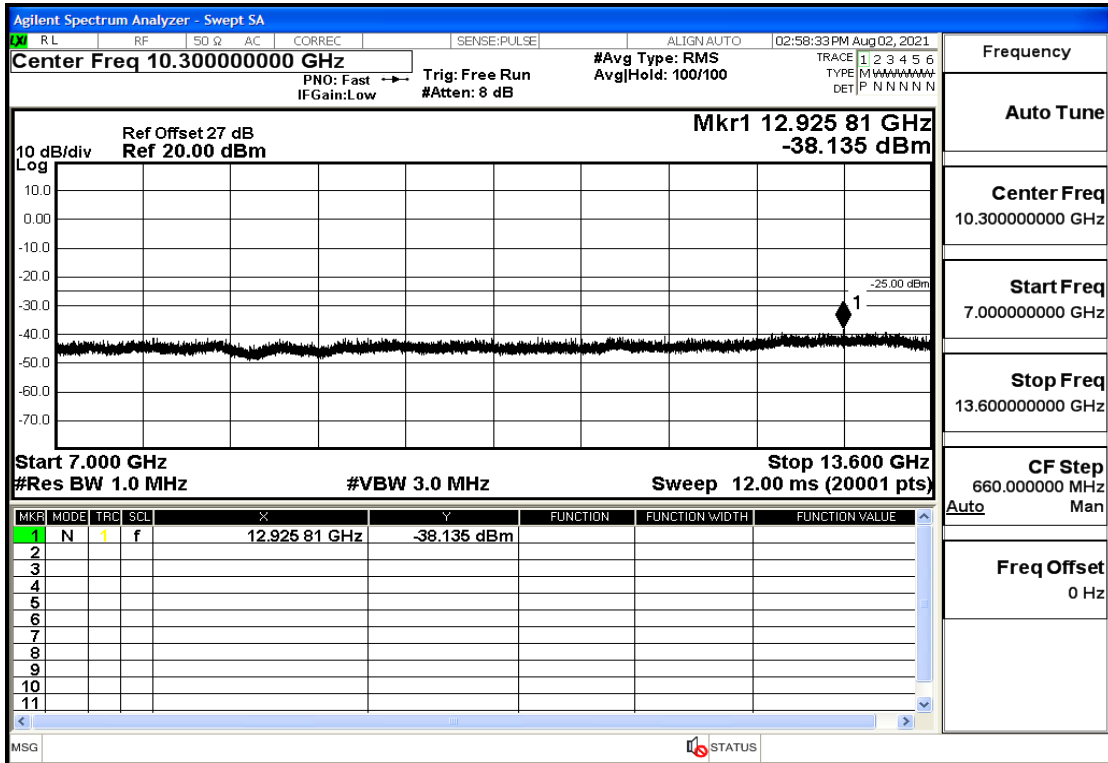

OB38-5-2572.5-QPSK-12#MID@7GHz-13.6GHz@Pass