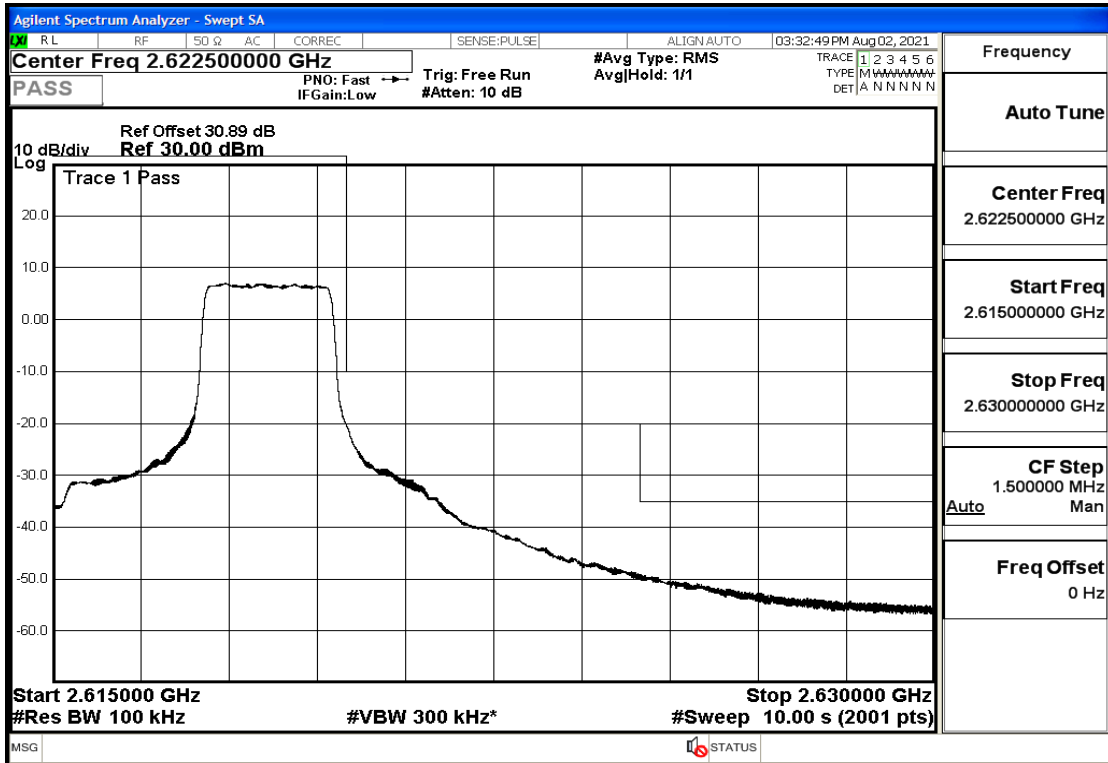

Band38-5-2617.5-16QAM-12#HIGH@Pass