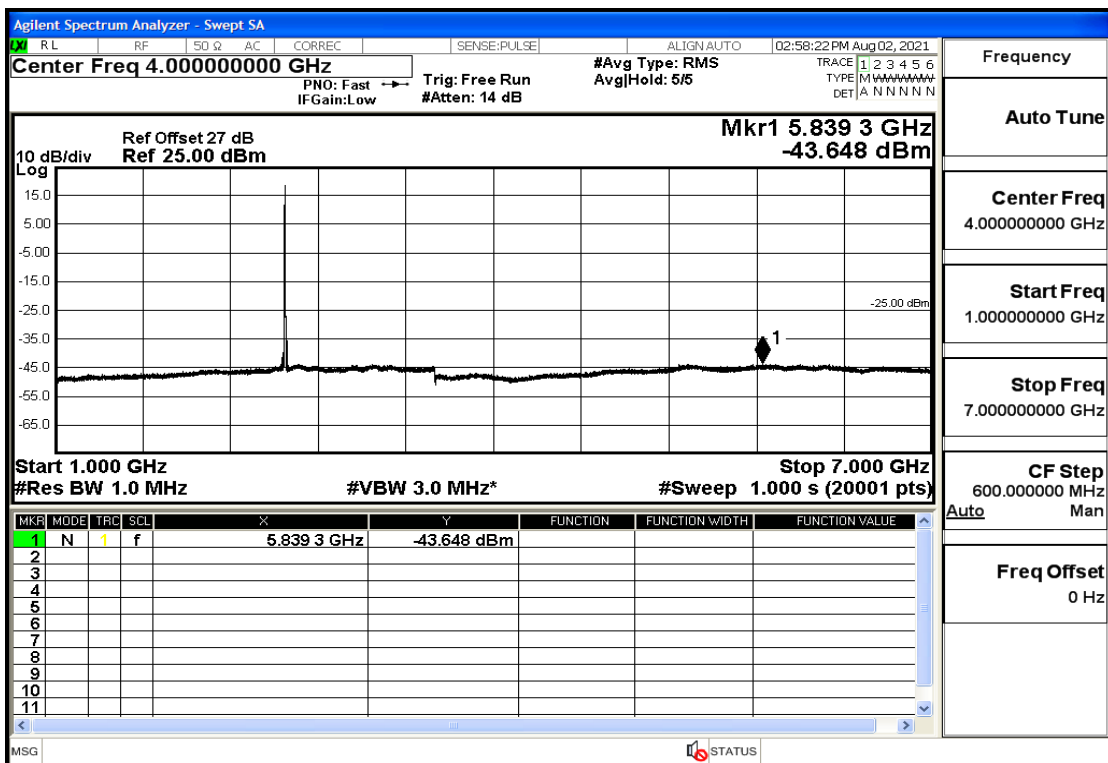

OB38-5-2572.5-QPSK-12#MID@1GHz-7GHz@Pass