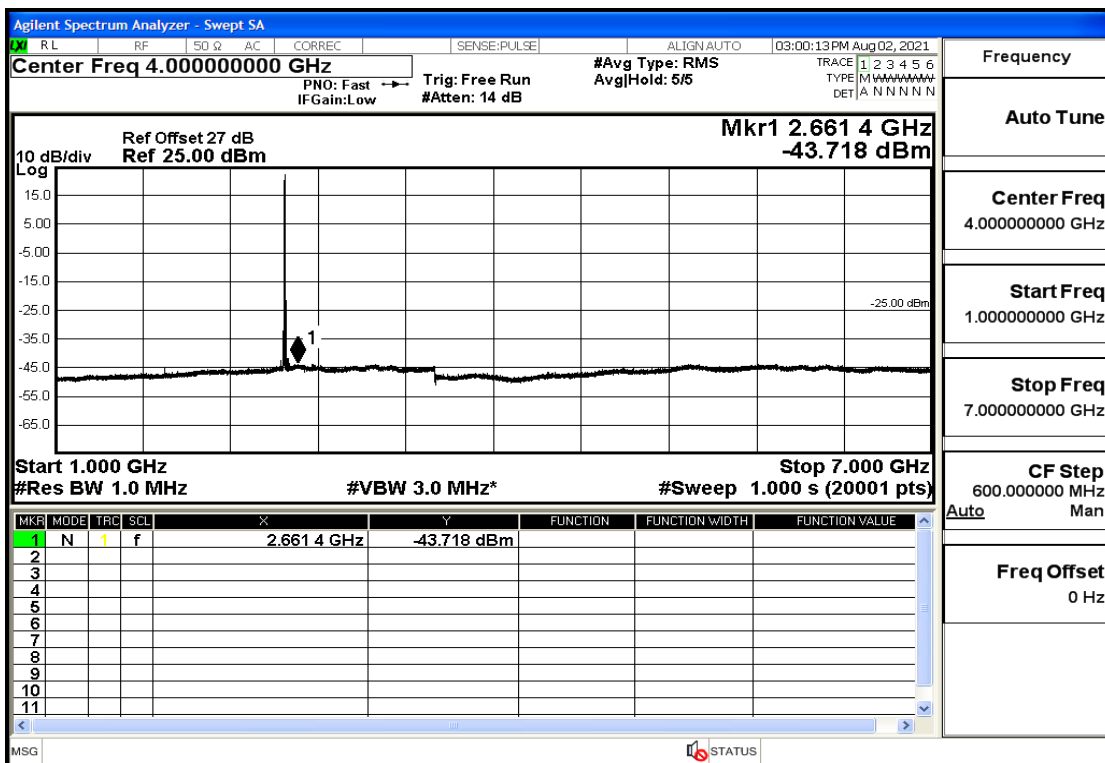

OB38-5-2572.5-QPSK-1#LOW@1GHz-7GHz@Pass