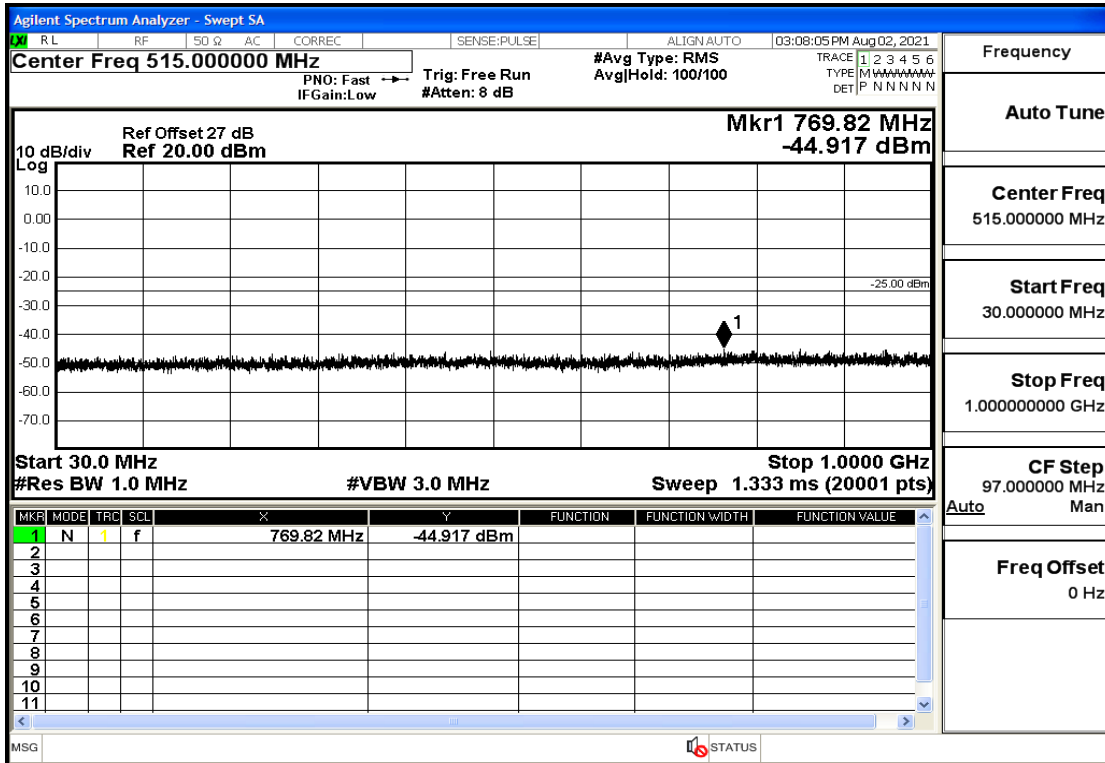

OB38-5-2572.5-Q16-1#HIGH@30mHz-1GHz@Pass