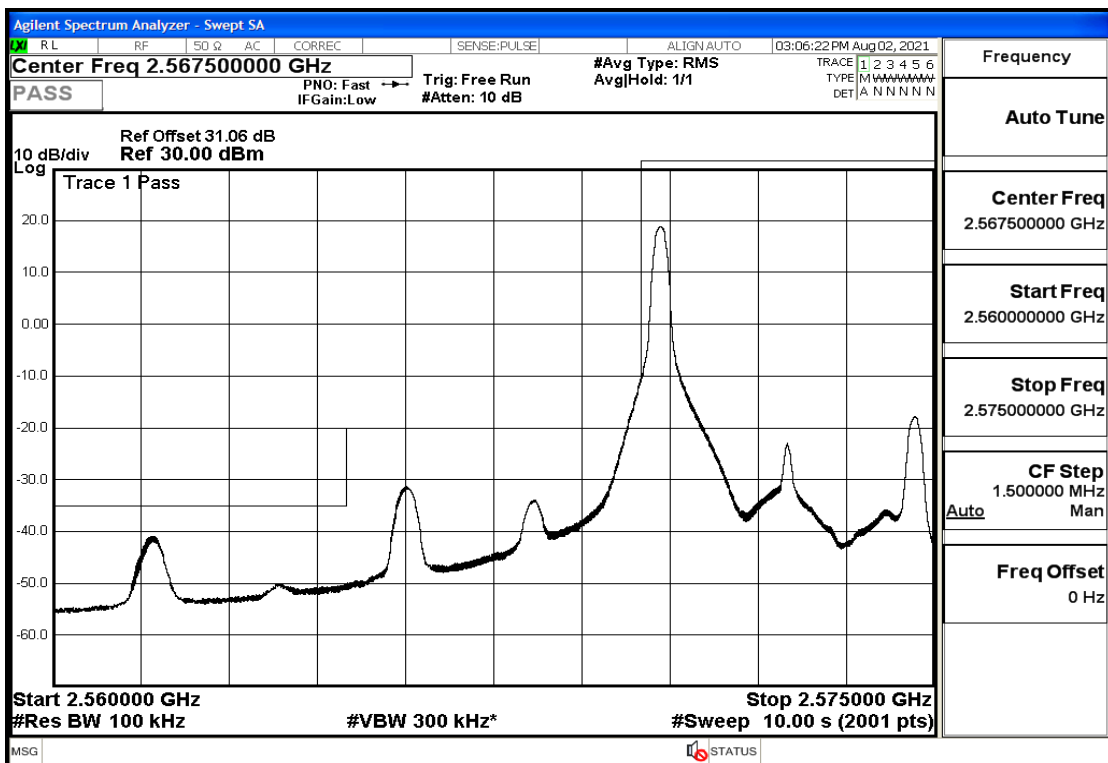

Band38-5-2572.5-16QAM-1#LOW@Pass