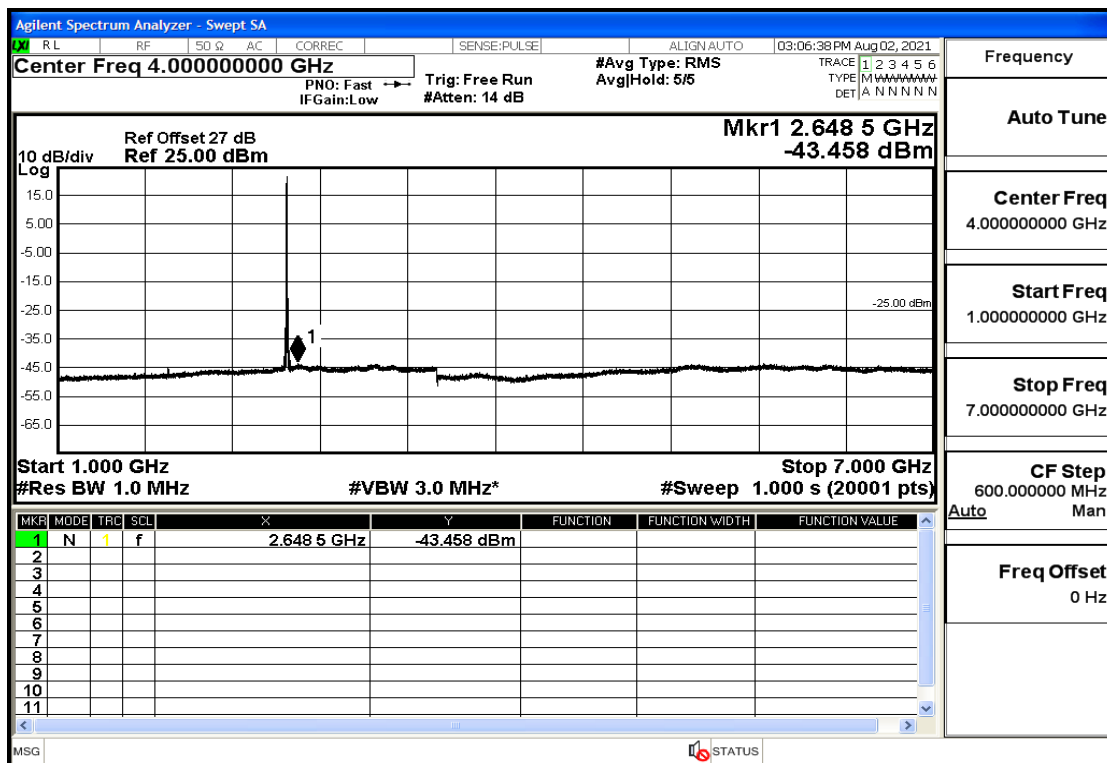

OB38-5-2572.5-Q16-1#LOW@1GHz-7GHz@Pass