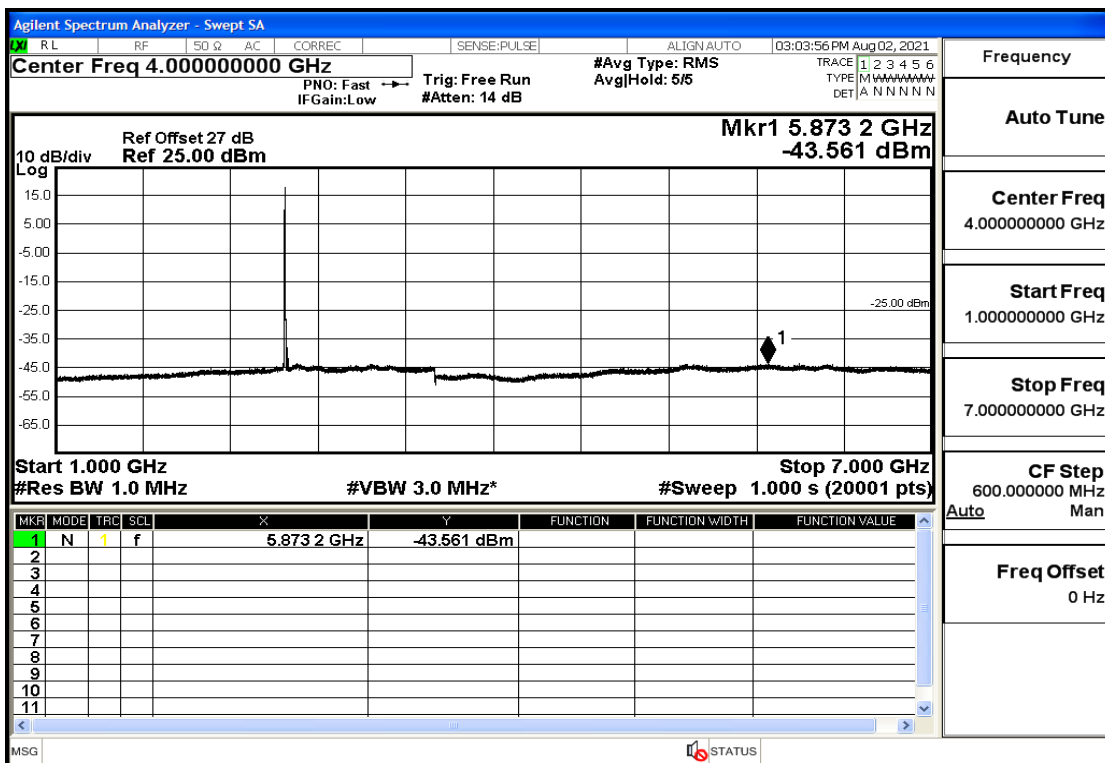

OB38-5-2572.5-Q16-12#LOW@1GHz-7GHz@Pass