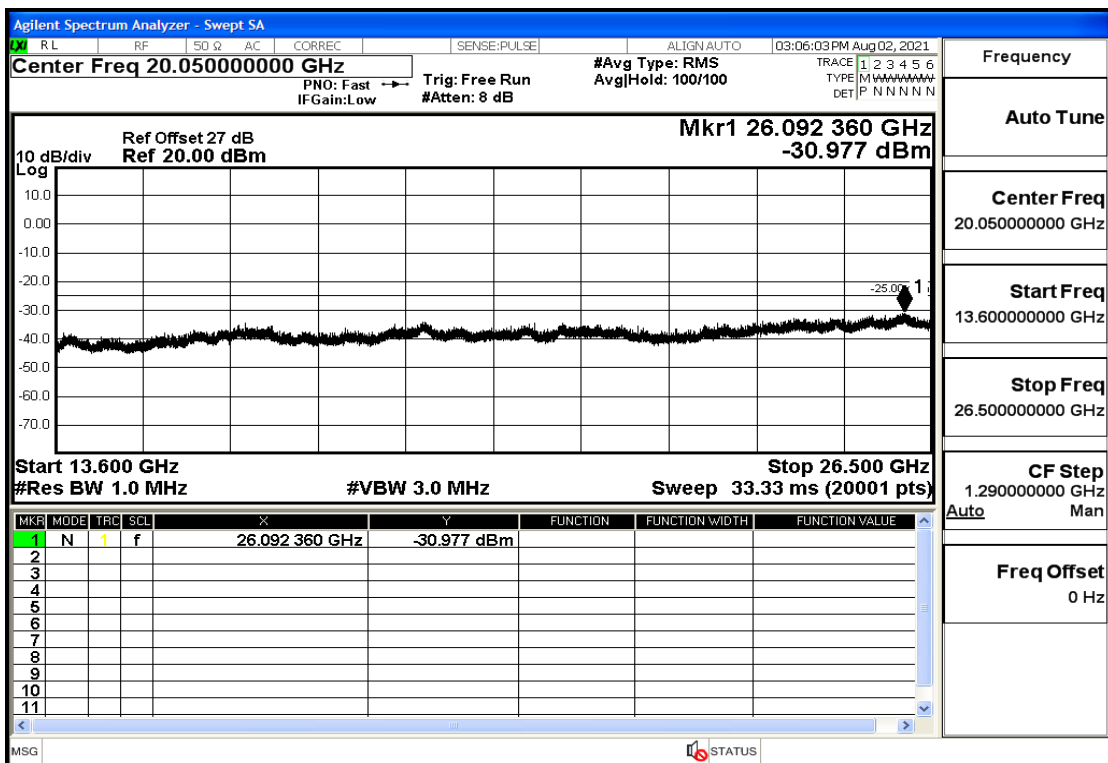

OB38-5-2572.5-Q16-12#HIGH@13.6GHz-26.5GHz@Pass