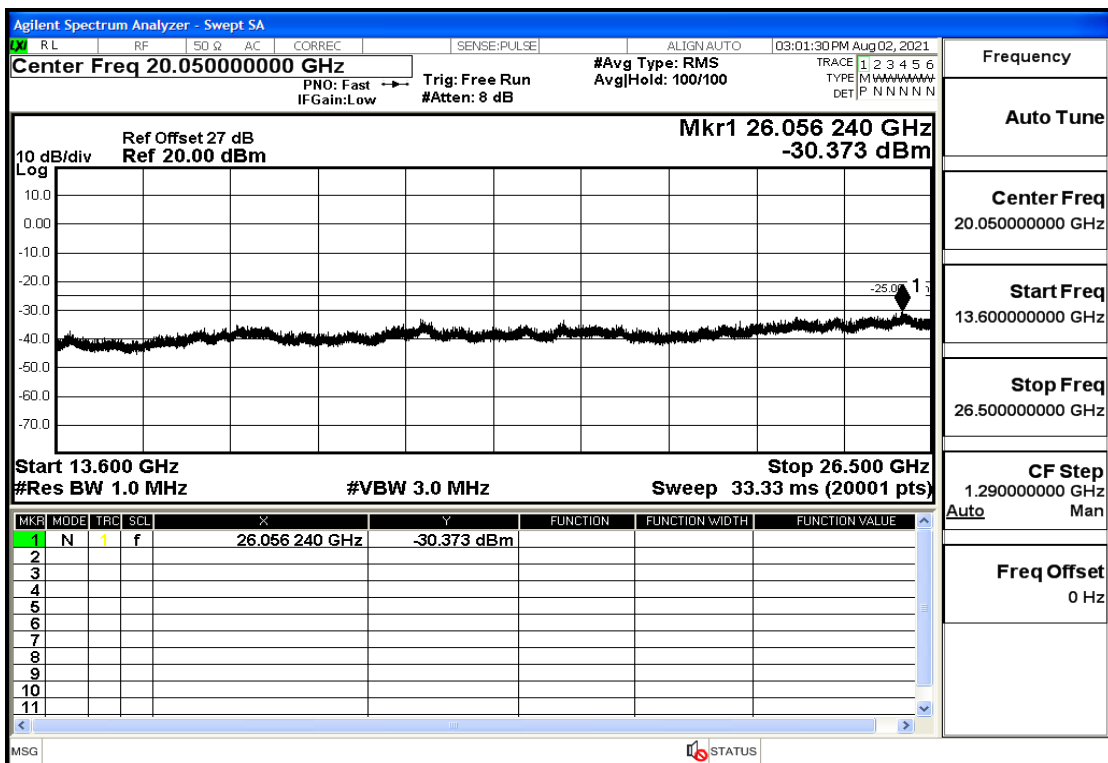

OB38-5-2572.5-QPSK-1#MID@13.6GHz-26.5GHz@Pass