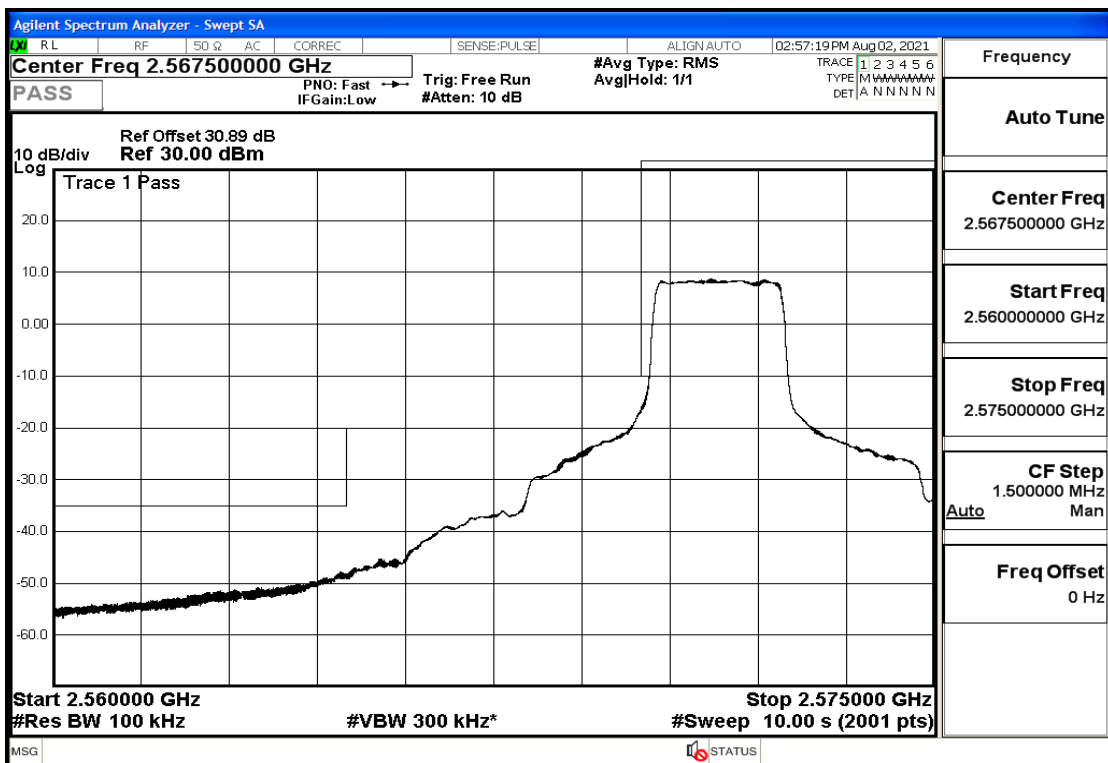

Band38-5-2572.5-QPSK-12#LOW@Pass