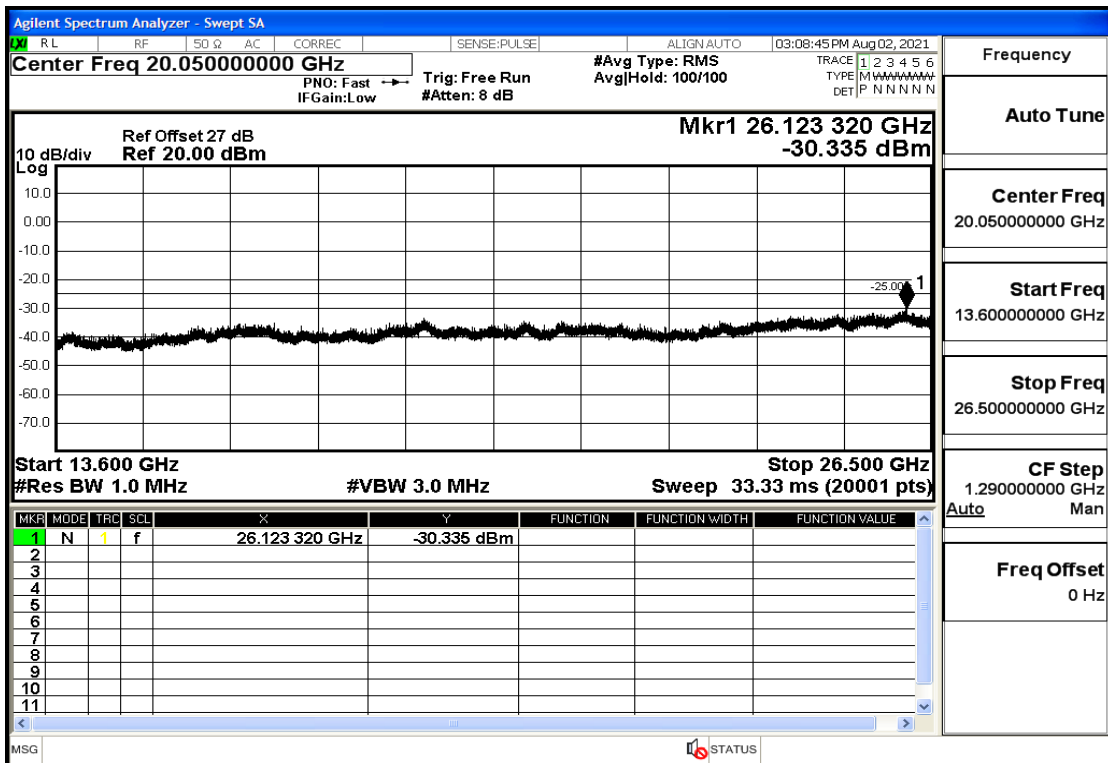

OB38-5-2572.5-Q16-1#HIGH@13.6GHz-26.5GHz@Pass