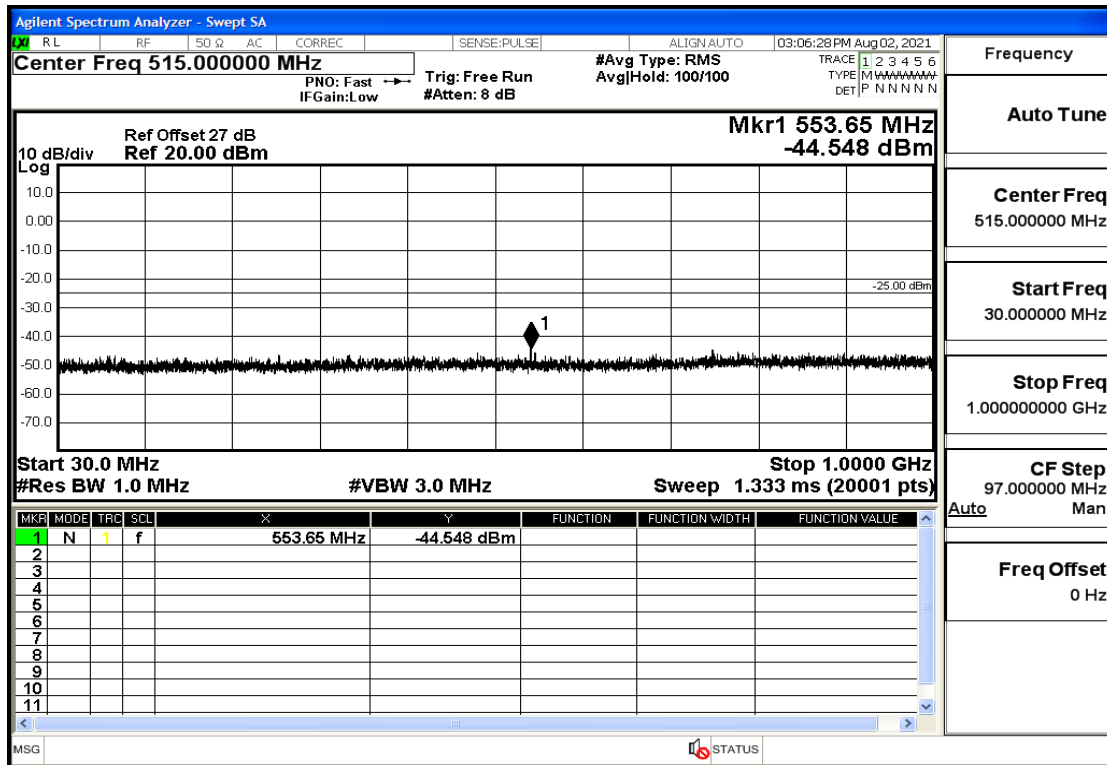

OB38-5-2572.5-Q16-1#LOW@30mHz-1GHz@Pass