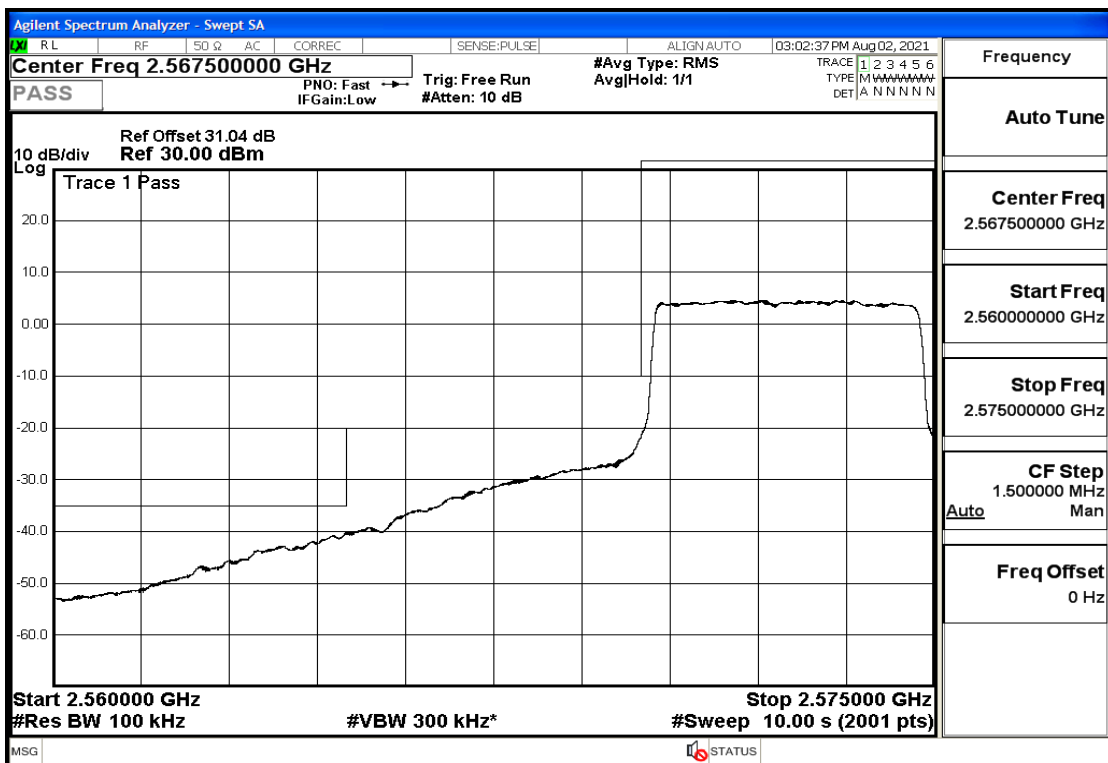

RF Test Data for LTE (Conducted Measurement)

Product Name: FastHelp Home Emergency Alert Device – V4-4G

Trade Mark: FastHelp

Test Model: FH-V4-4G

Sample ID: TZ210702403-1#

FCC ID: 2AJG4-FH-V4-4G

Environmental Conditions

Band38-5-2572.5-QPSK-25#LOW@Pass

Band38-5-2572.5-QPSK-12#LOW@Pass

Band38-5-2572.5-QPSK-1#LOW@Pass

Band38-5-2572.5-16QAM-25#LOW@Pass

Band38-5-2572.5-16QAM-12#LOW@Pass

Band38-5-2572.5-16QAM-1#LOW@Pass

Band38-5-2617.5-QPSK-25#LOW@Pass