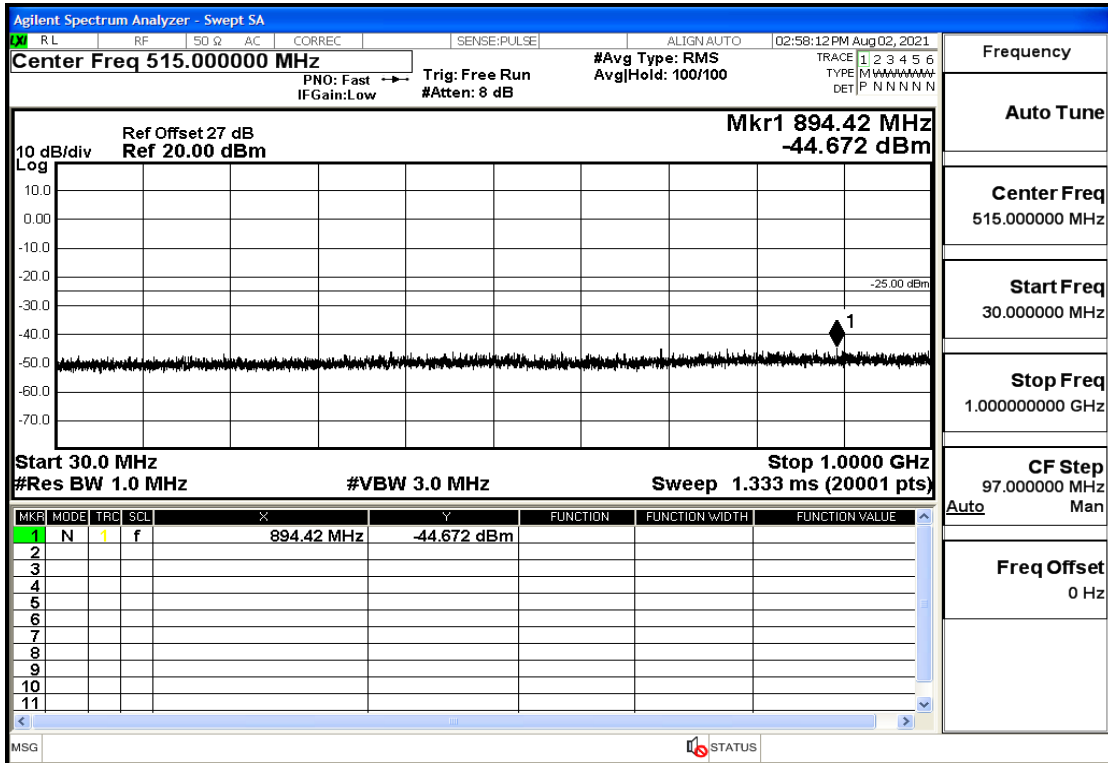

OB38-5-2572.5-QPSK-12#MID@30mHz-1GHz@Pass