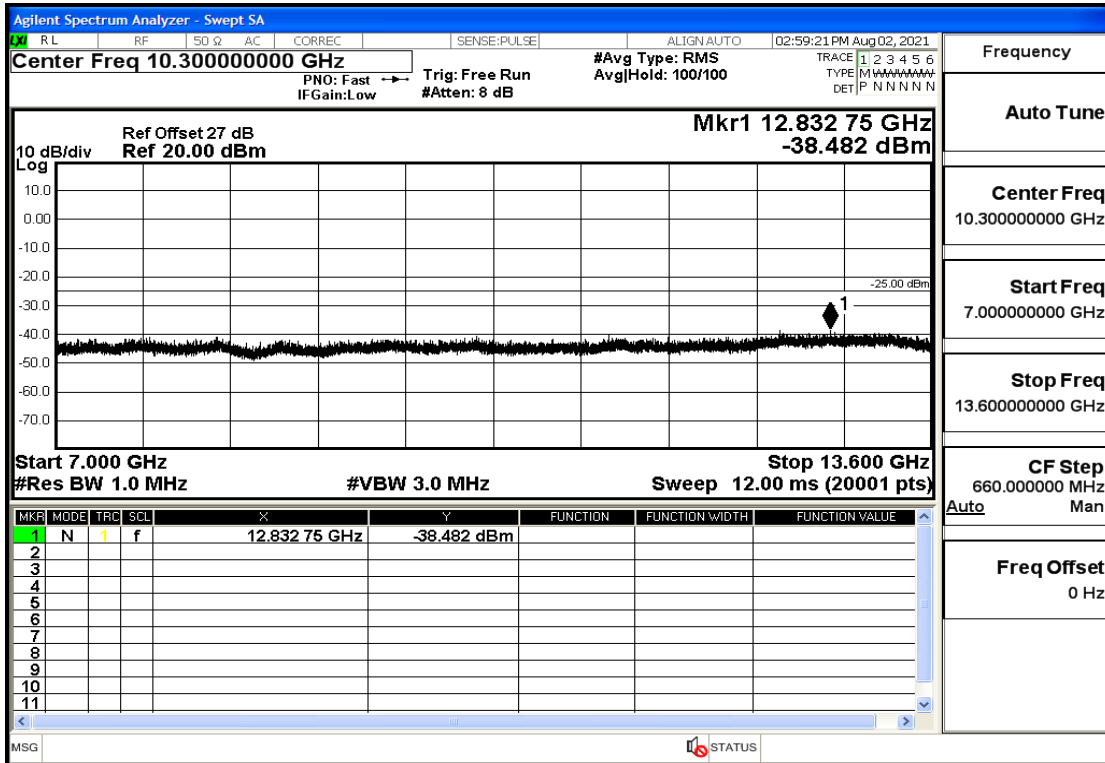

OB38-5-2572.5-QPSK-12#HIGH@7GHz-13.6GHz@Pass