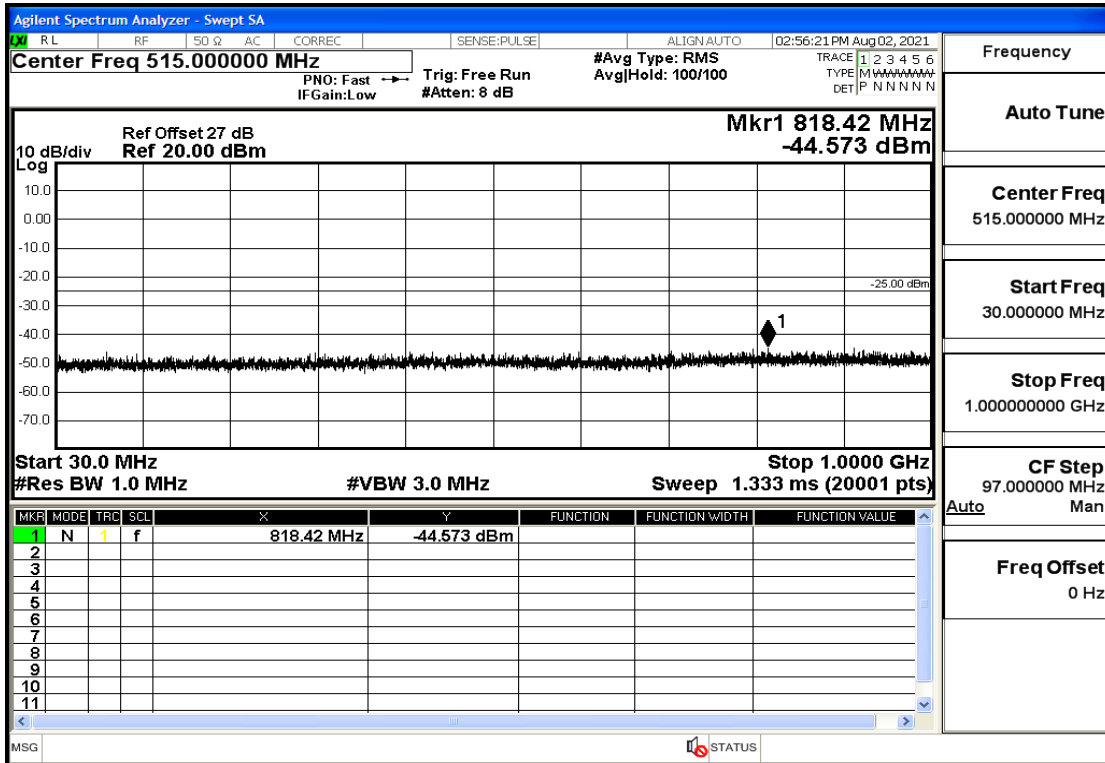

OB38-5-2572.5-QPSK-25#LOW@30mHz-1GHz@Pass