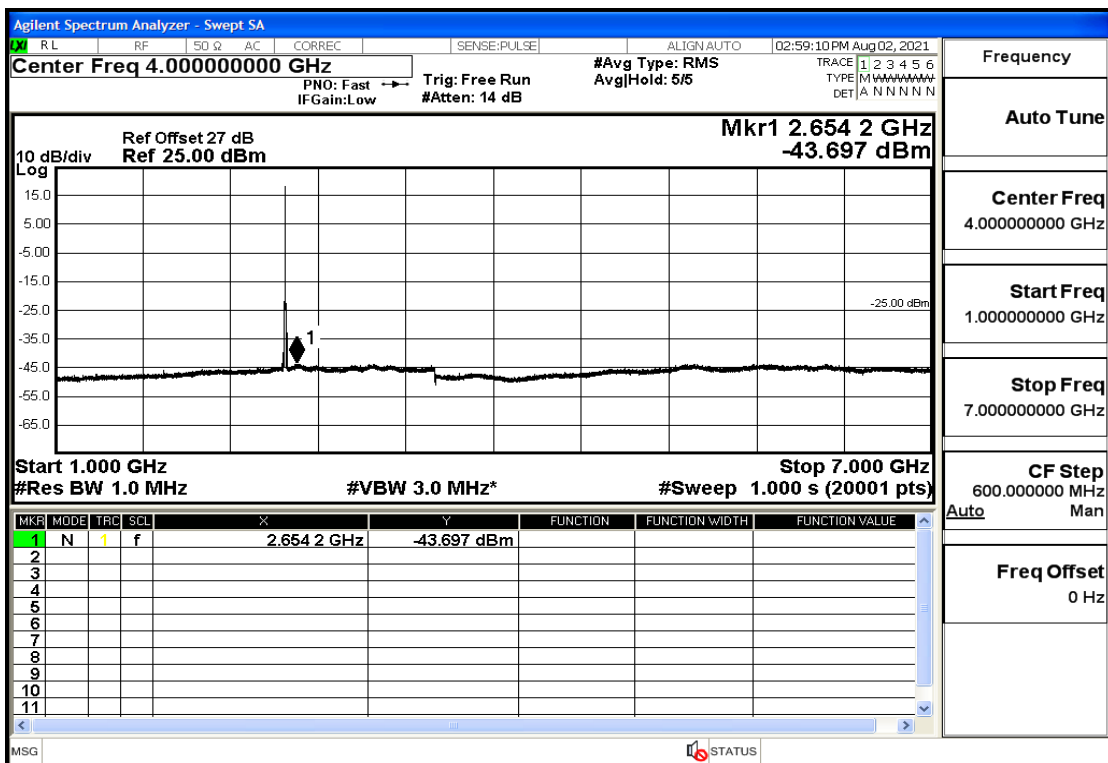

OB38-5-2572.5-QPSK-12#HIGH@1GHz-7GHz@Pass