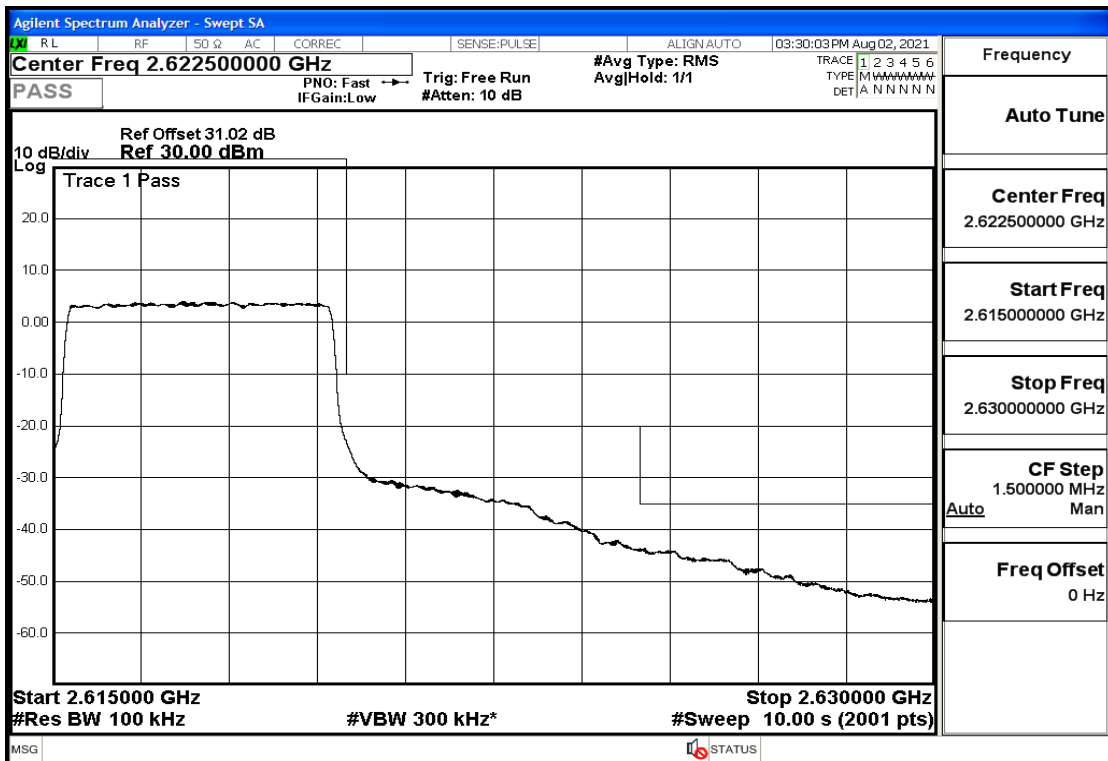

Band38-5-2617.5-16QAM-25#LOW@Pass