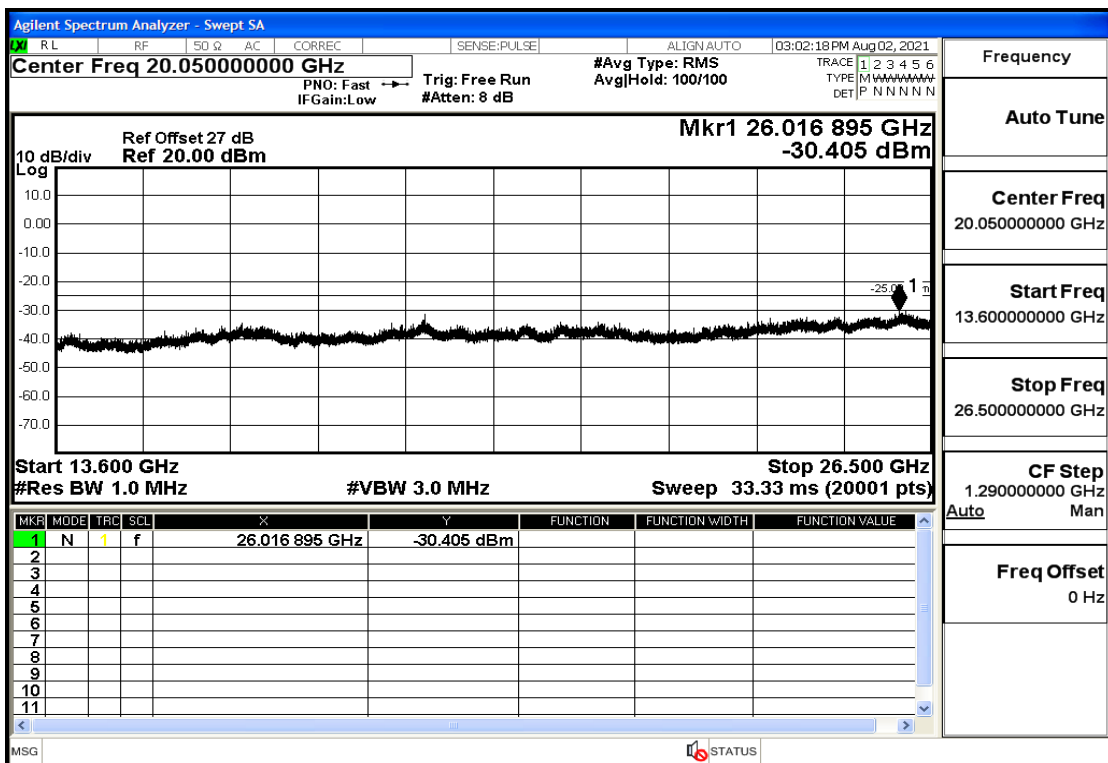

OB38-5-2572.5-QPSK-1#HIGH@13.6GHz-26.5GHz@Pass