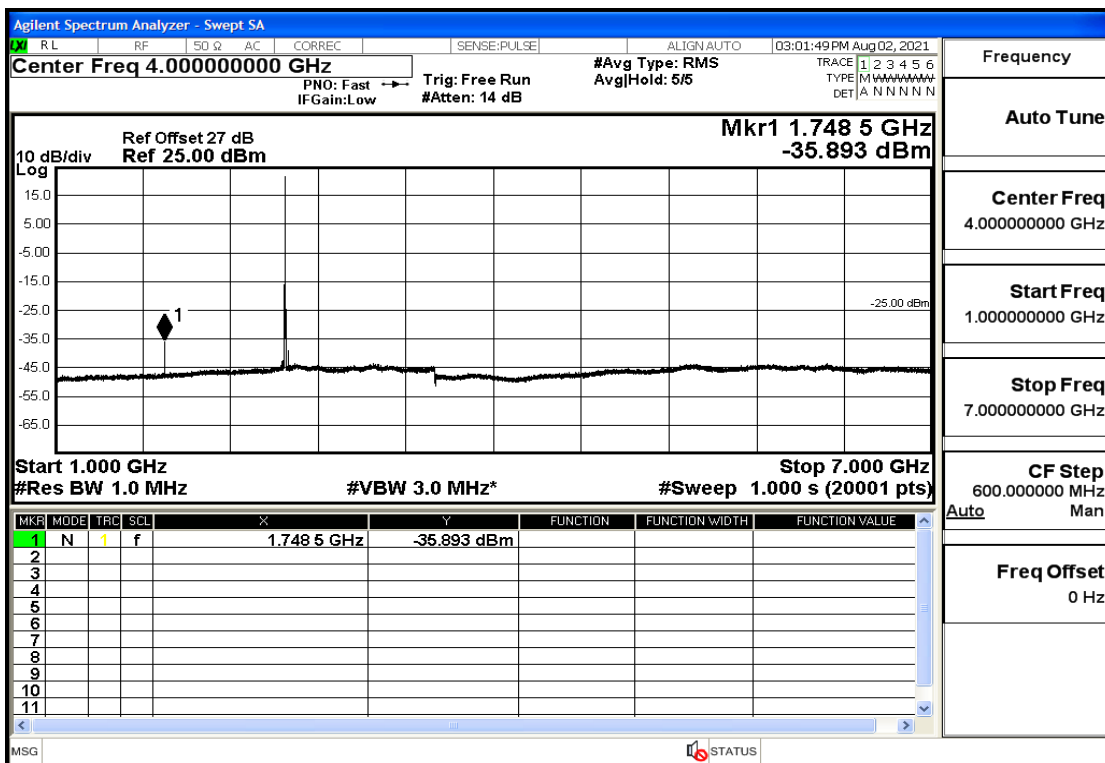

OB38-5-2572.5-QPSK-1#HIGH@1GHz-7GHz@Pass