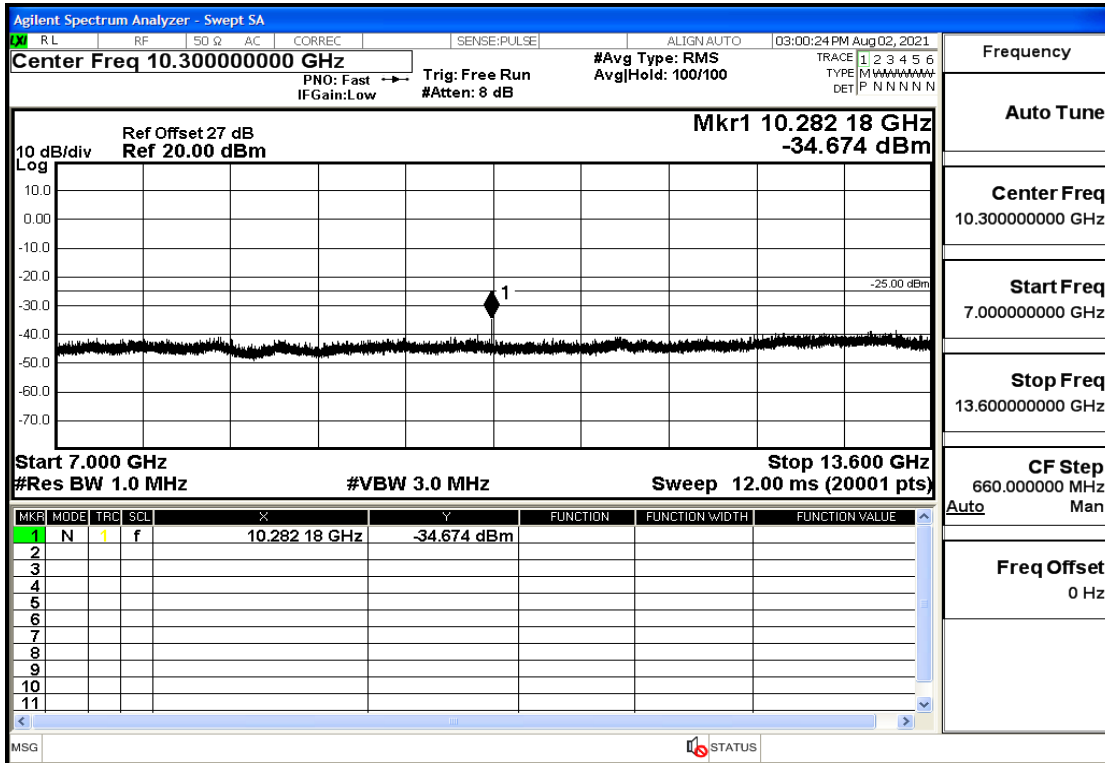

OB38-5-2572.5-QPSK-1#LOW@7GHz-13.6GHz@Pass