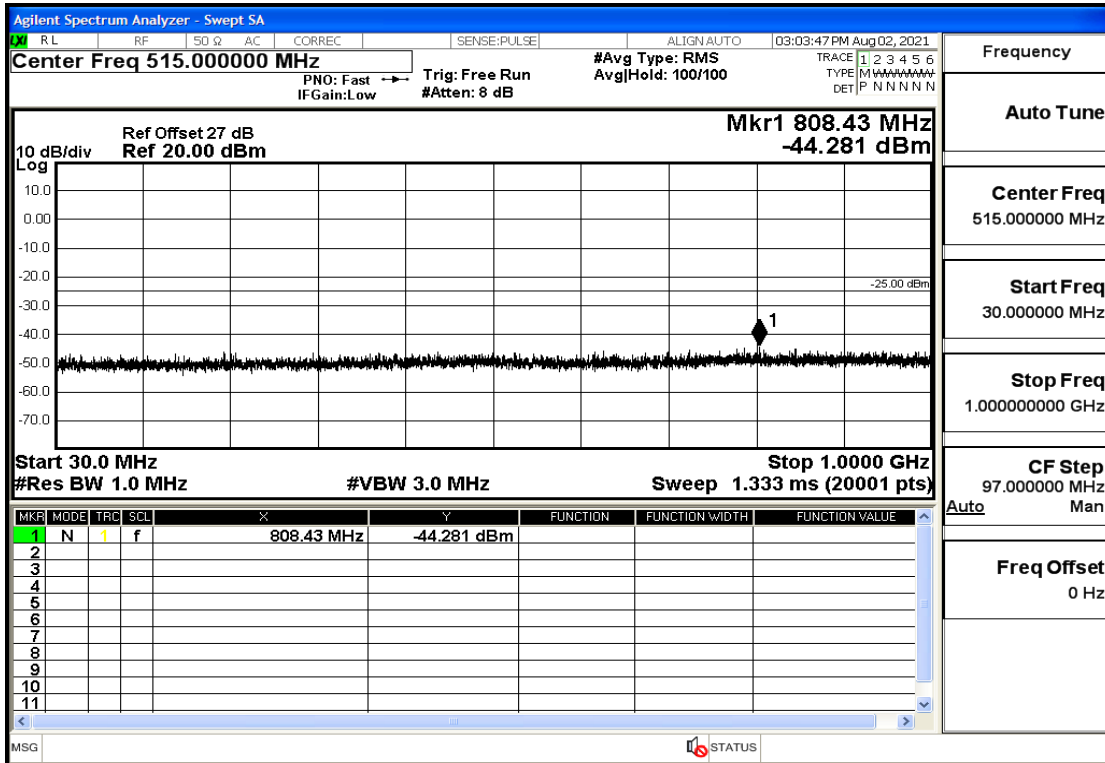

OB38-5-2572.5-Q16-12#LOW@30mHz-1GHz@Pass