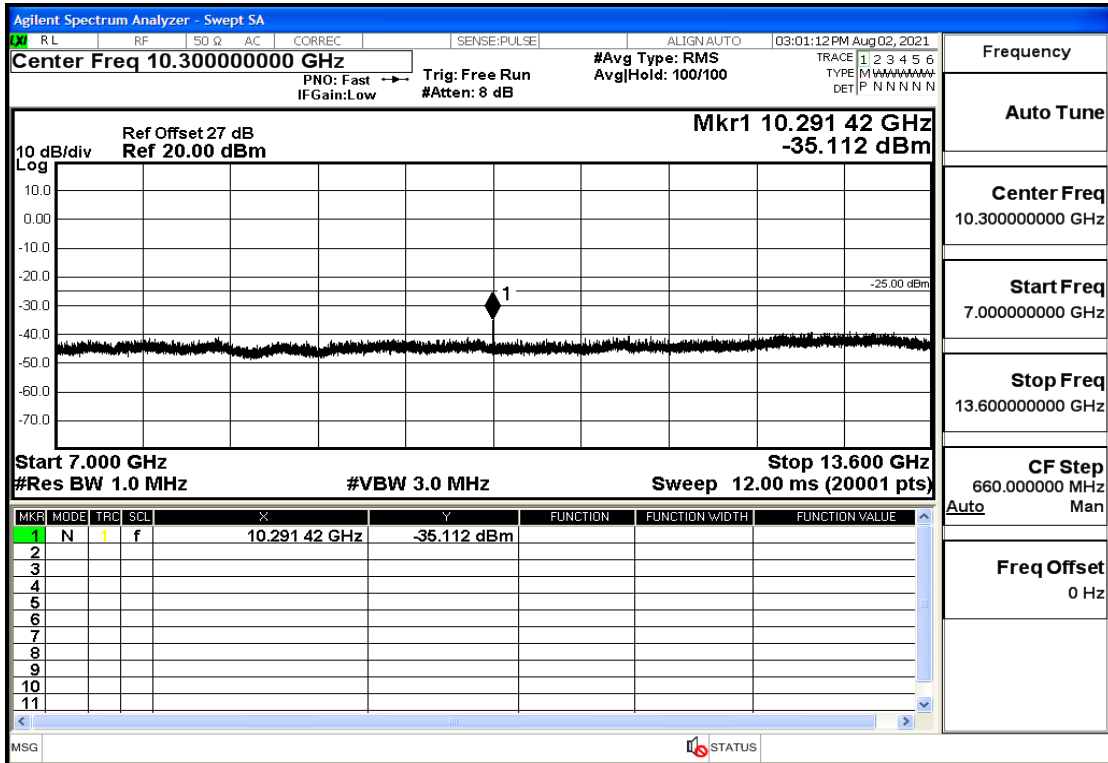

OB38-5-2572.5-QPSK-1#MID@7GHz-13.6GHz@Pass