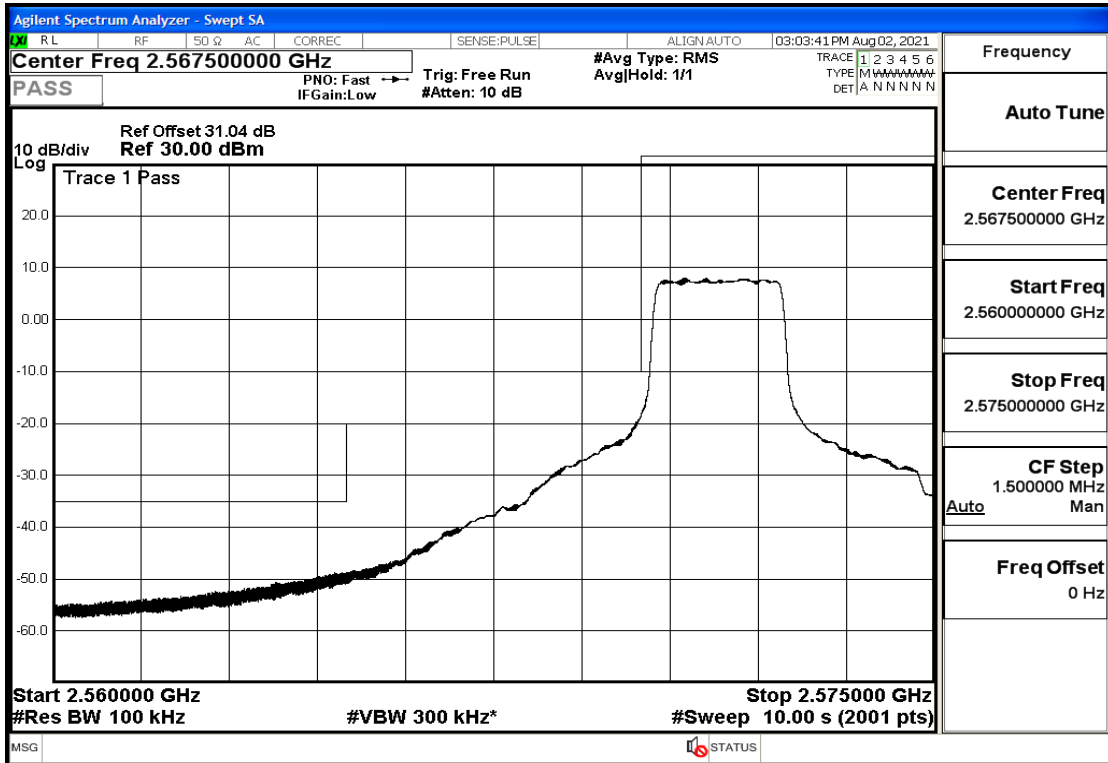

Band38-5-2572.5-16QAM-12#LOW@Pass