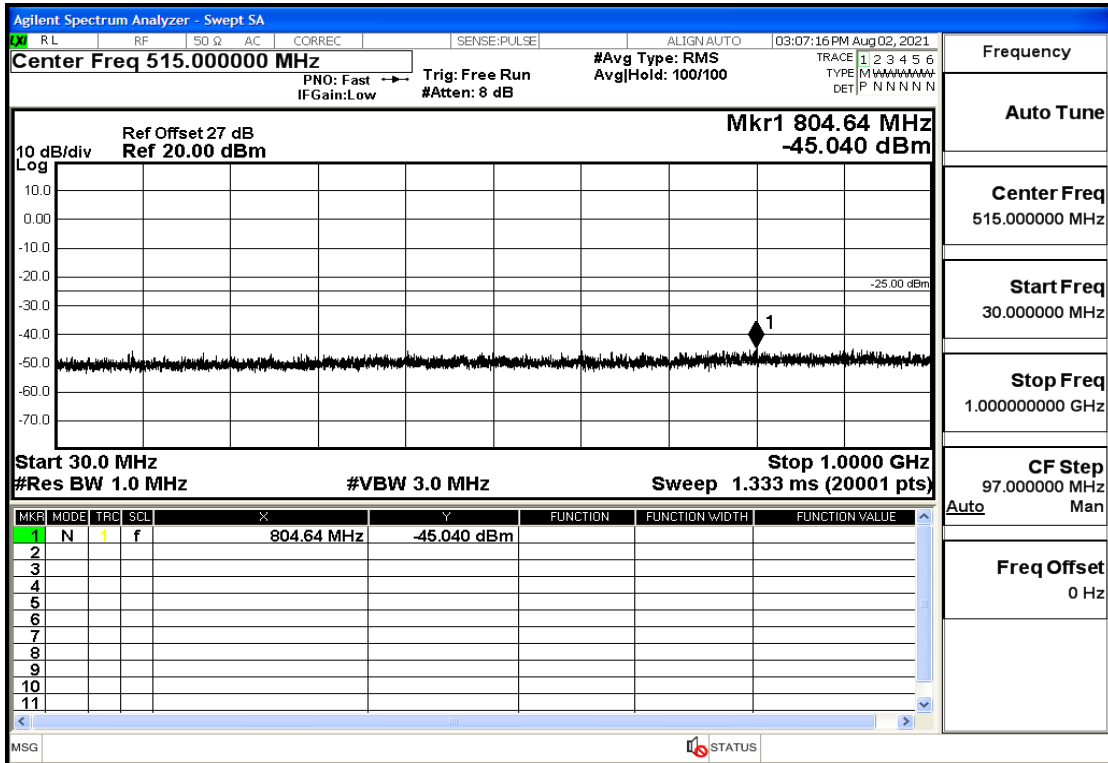

OB38-5-2572.5-Q16-1#MID@30mHz-1GHz@Pass