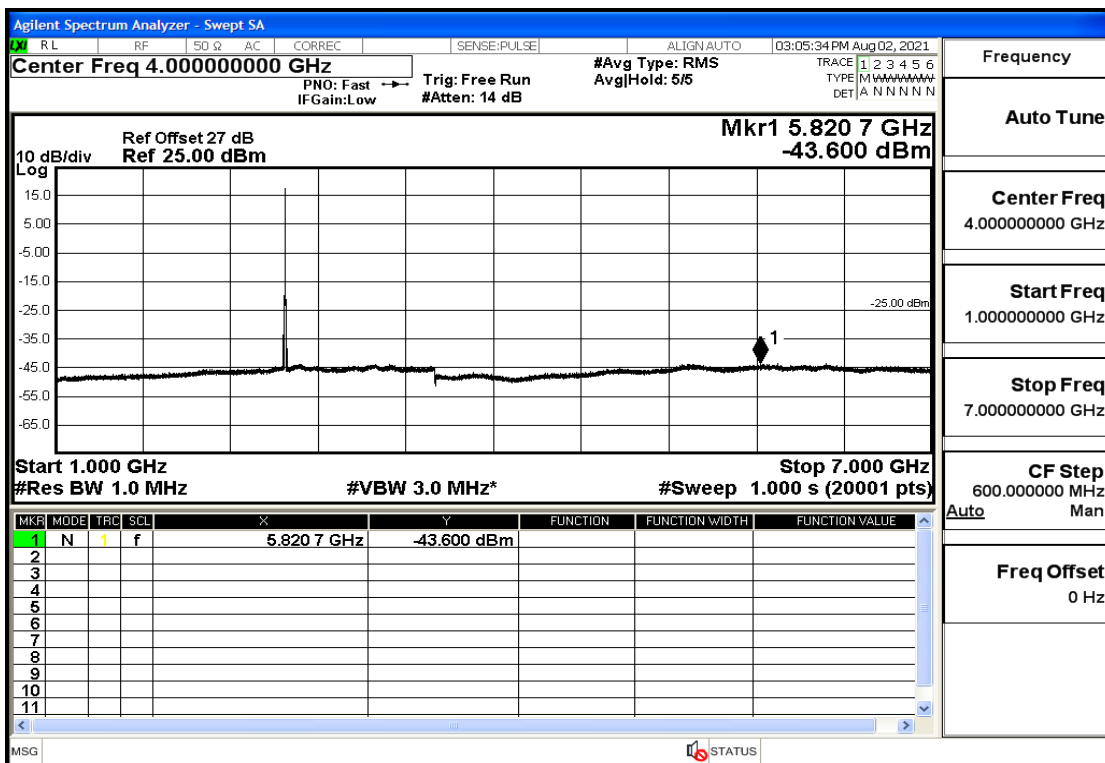

OB38-5-2572.5-Q16-12#HIGH@1GHz-7GHz@Pass