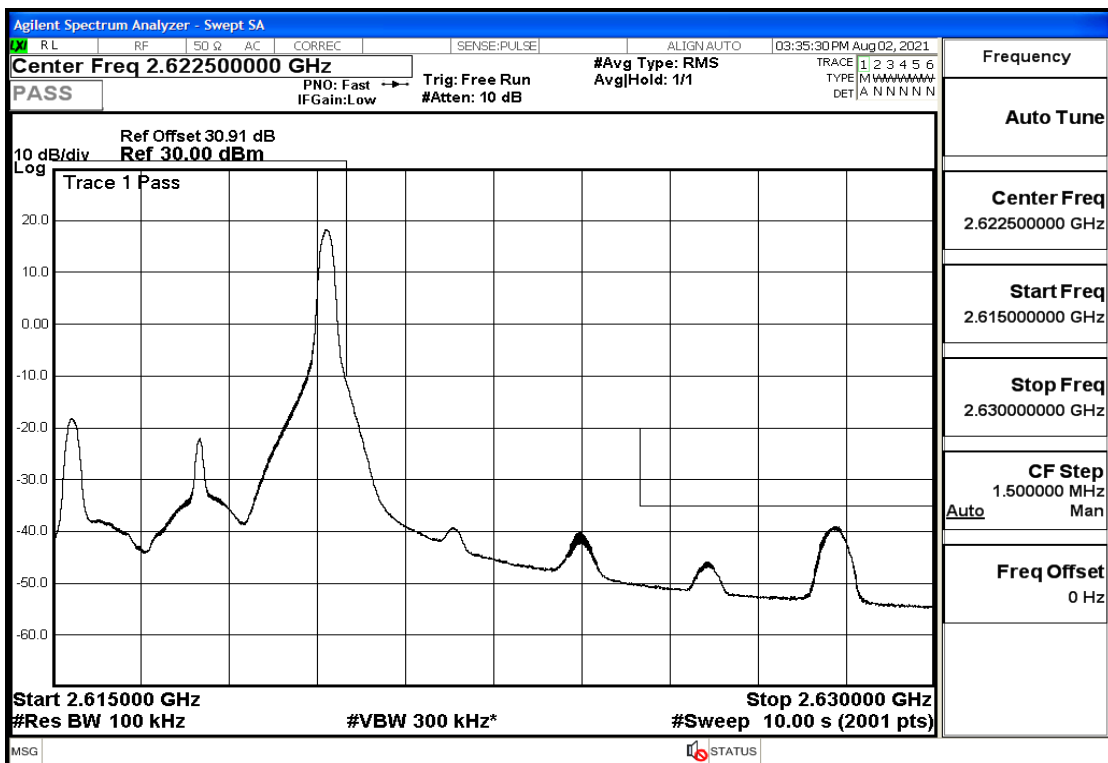

Band38-5-2617.5-16QAM-1#HIGH@Pass