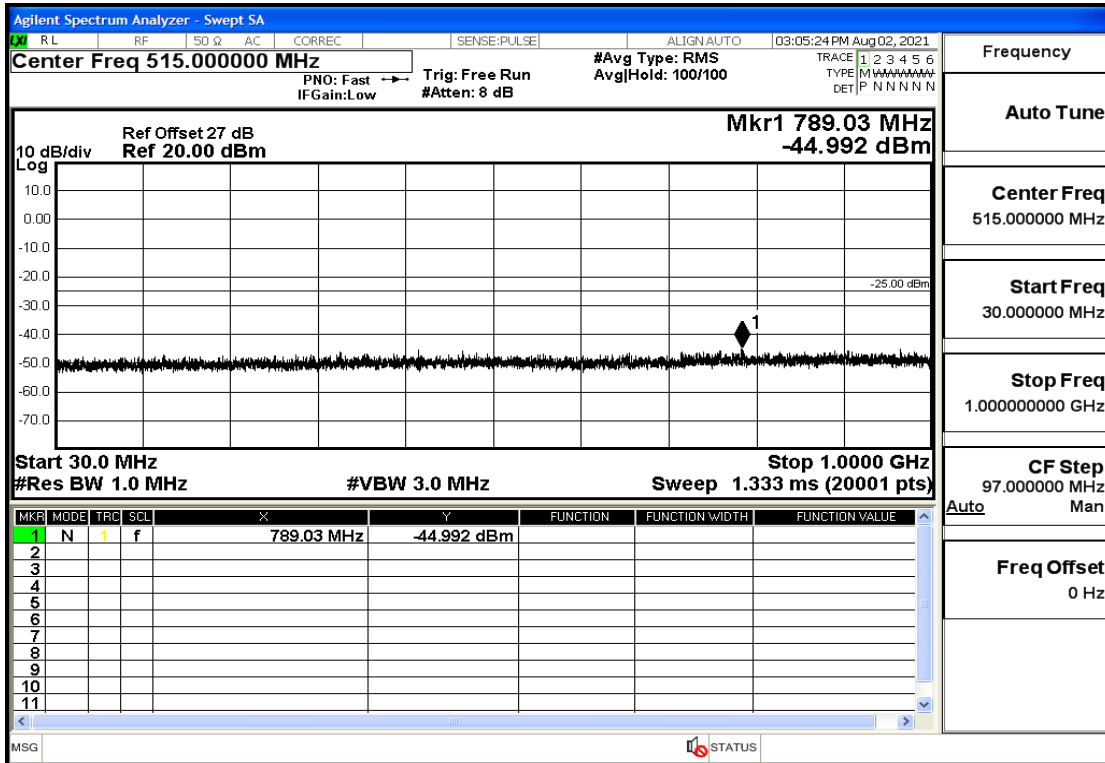

OB38-5-2572.5-Q16-12#HIGH@30mHz-1GHz@Pass