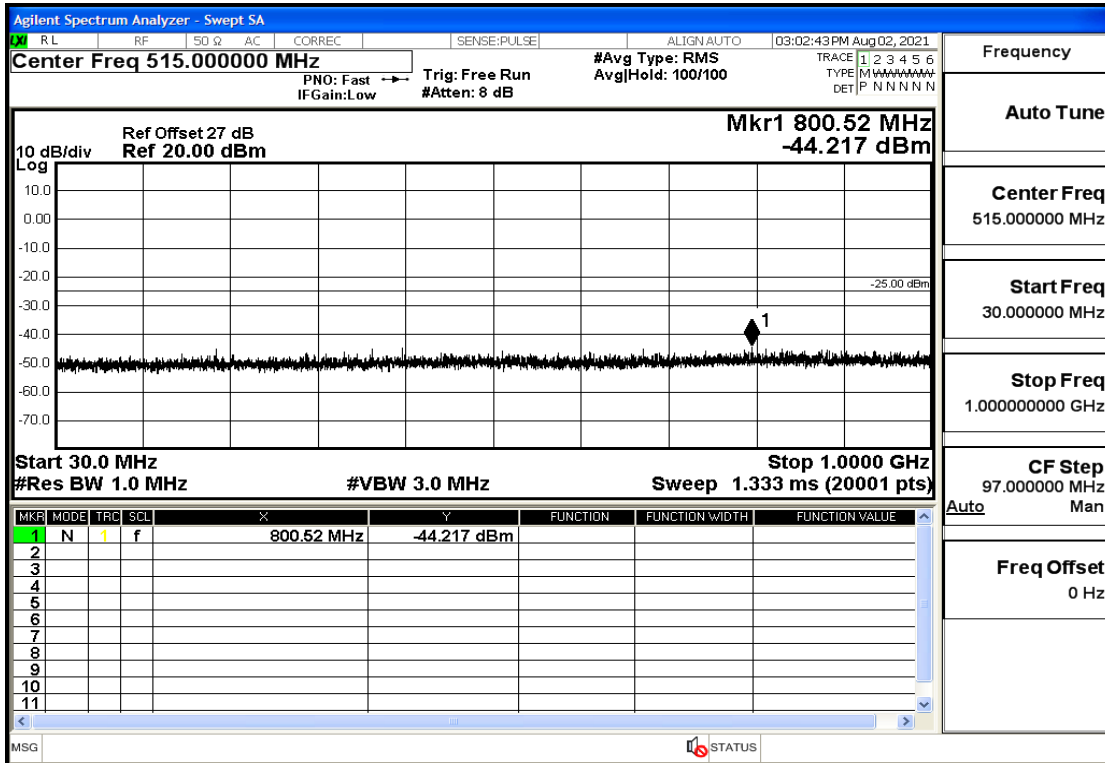

OB38-5-2572.5-Q16-25#LOW@30mHz-1GHz@Pass