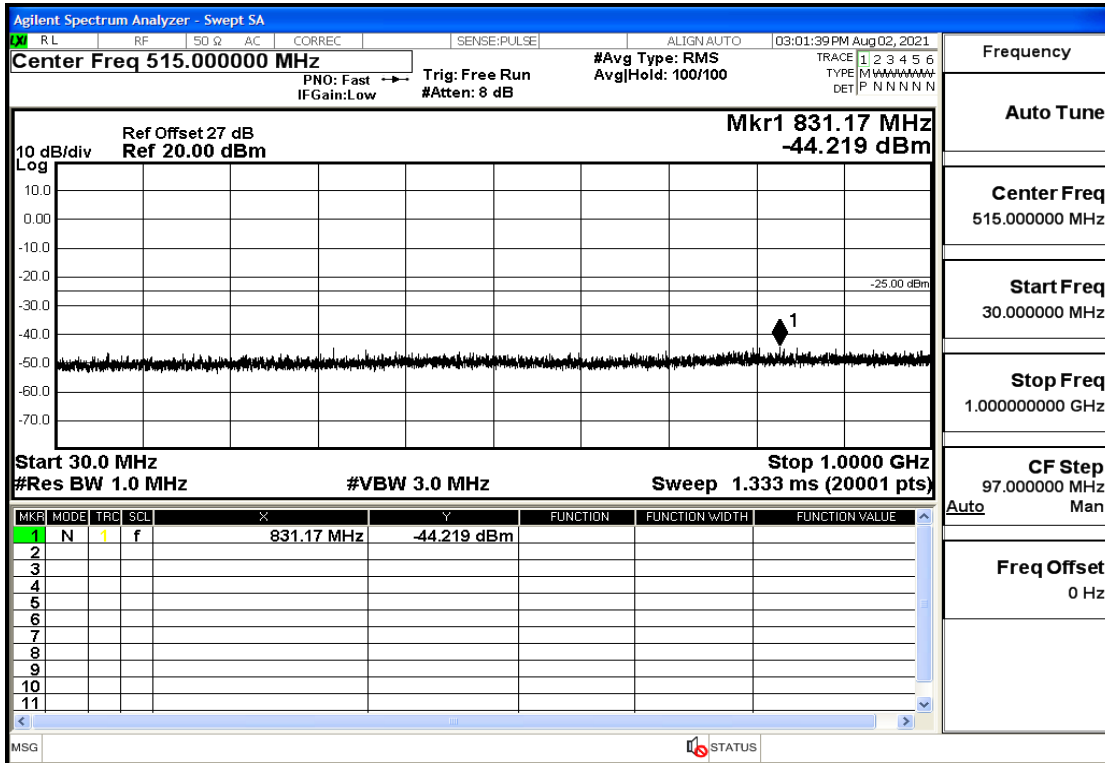

OB38-5-2572.5-QPSK-1#HIGH@30mHz-1GHz@Pass