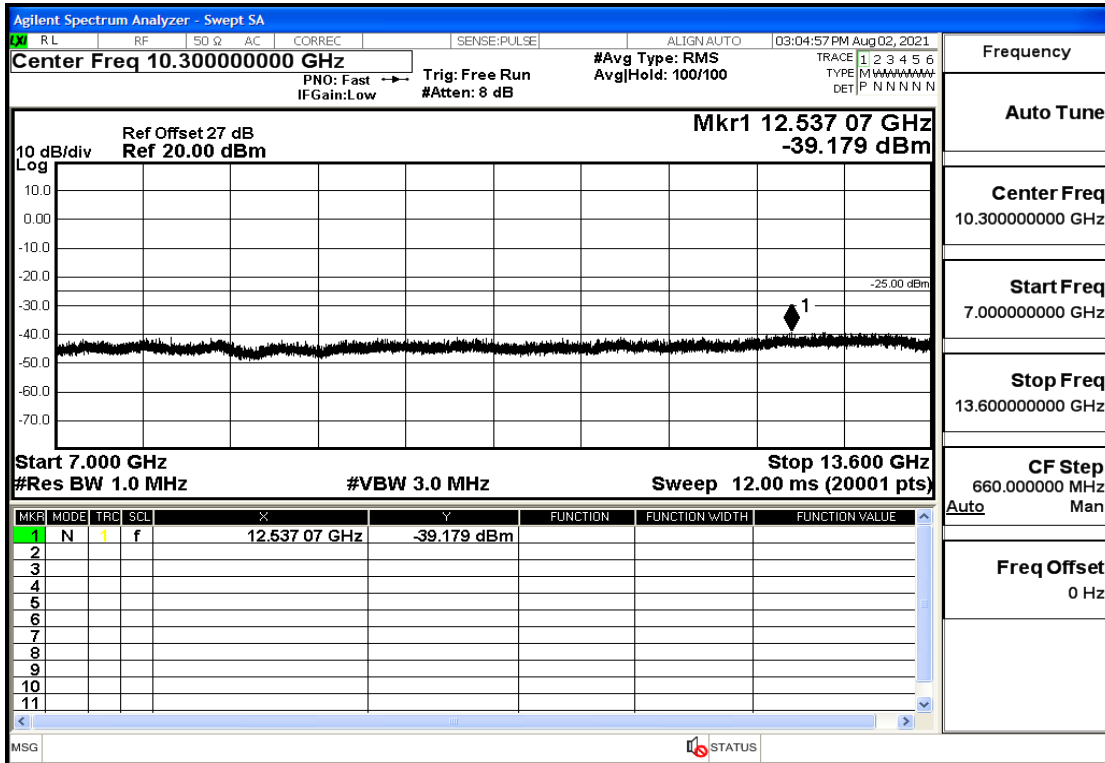

OB38-5-2572.5-Q16-12#MID@7GHz-13.6GHz@Pass