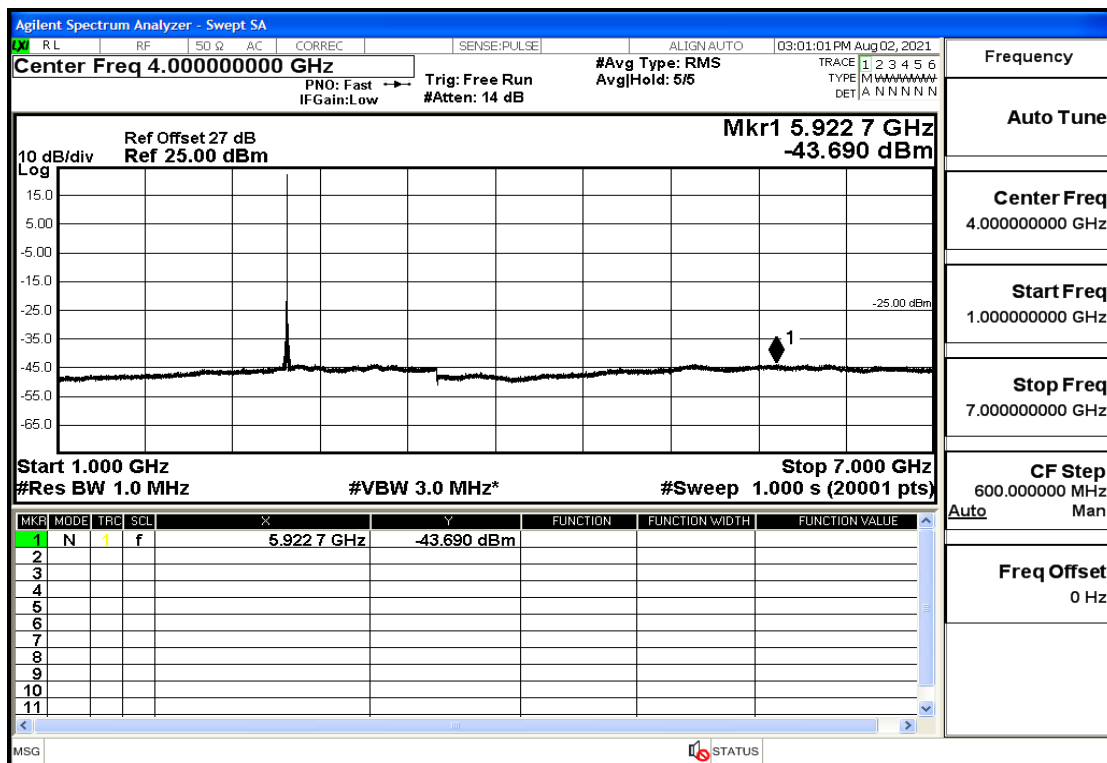

OB38-5-2572.5-QPSK-1#MID@1GHz-7GHz@Pass