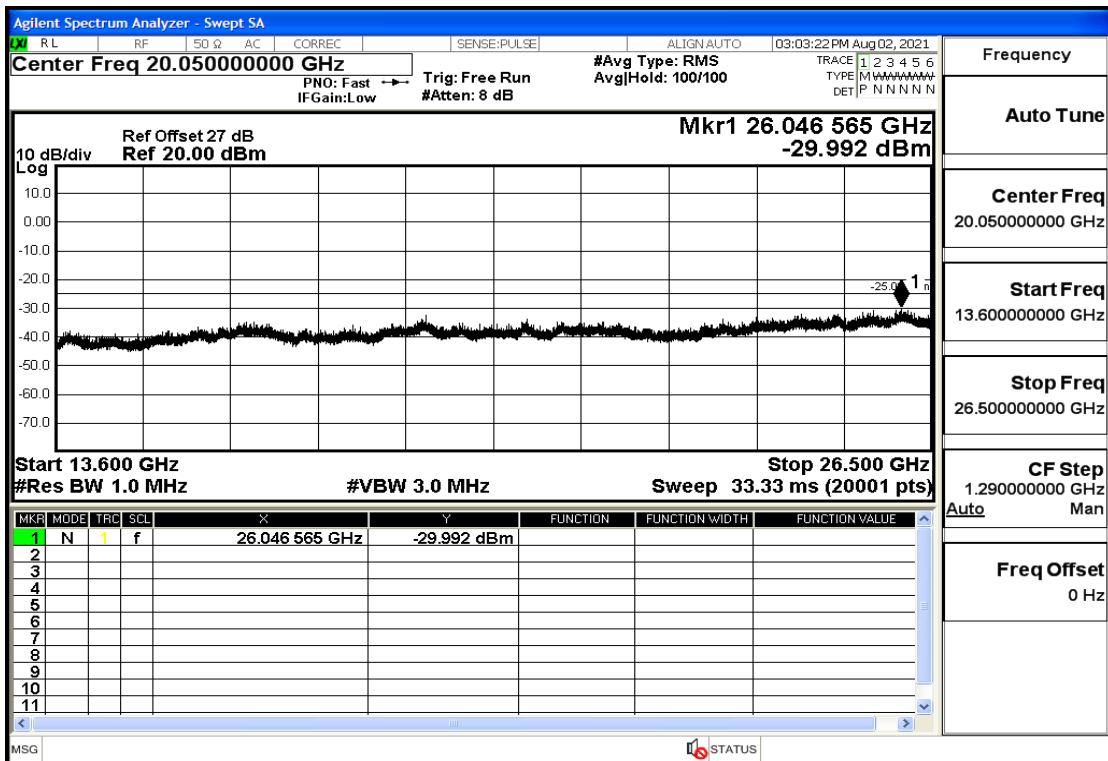

OB38-5-2572.5-Q16-25#LOW@13.6GHz-26.5GHz@Pass