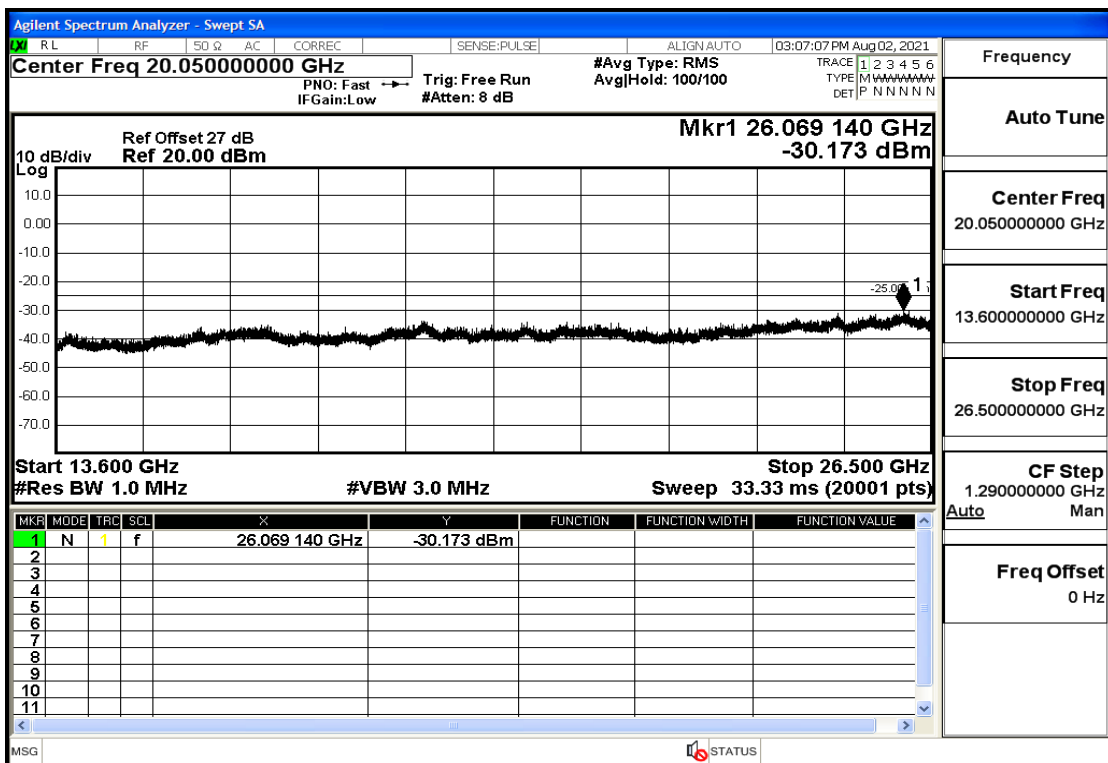

OB38-5-2572.5-Q16-1#LOW@13.6GHz-26.5GHz@Pass