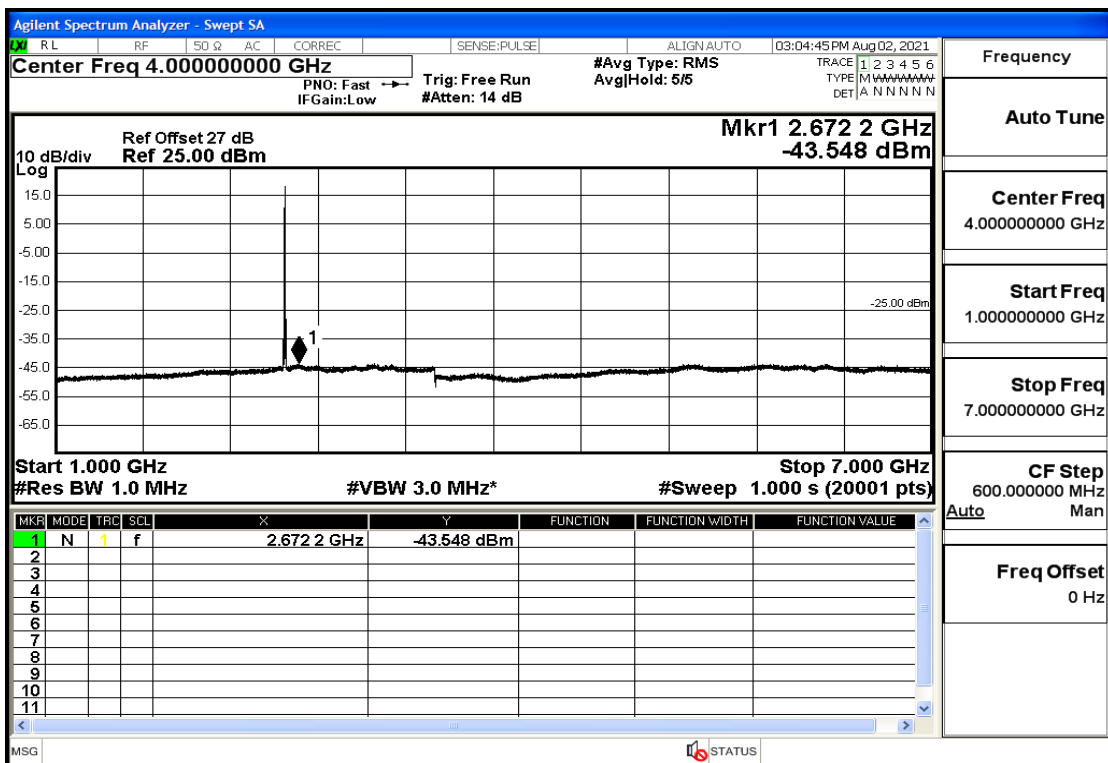

OB38-5-2572.5-Q16-12#MID@1GHz-7GHz@Pass