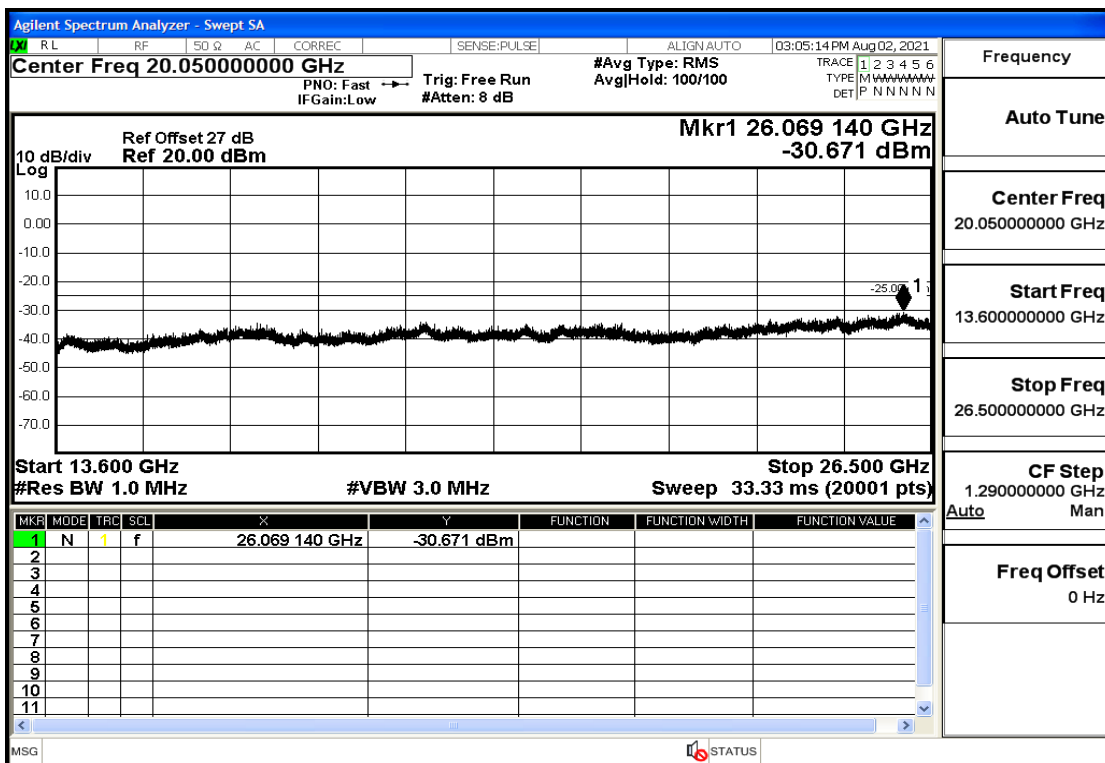

OB38-5-2572.5-Q16-12#MID@13.6GHz-26.5GHz@Pass