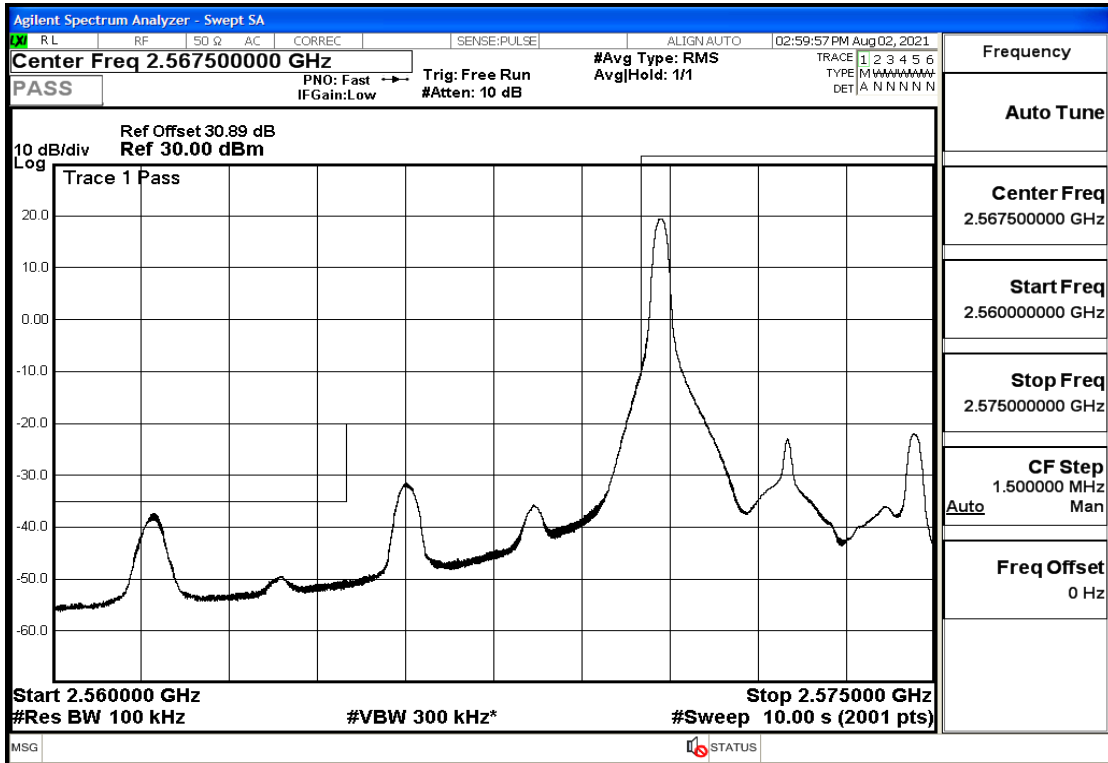

Band38-5-2572.5-QPSK-1#LOW@Pass