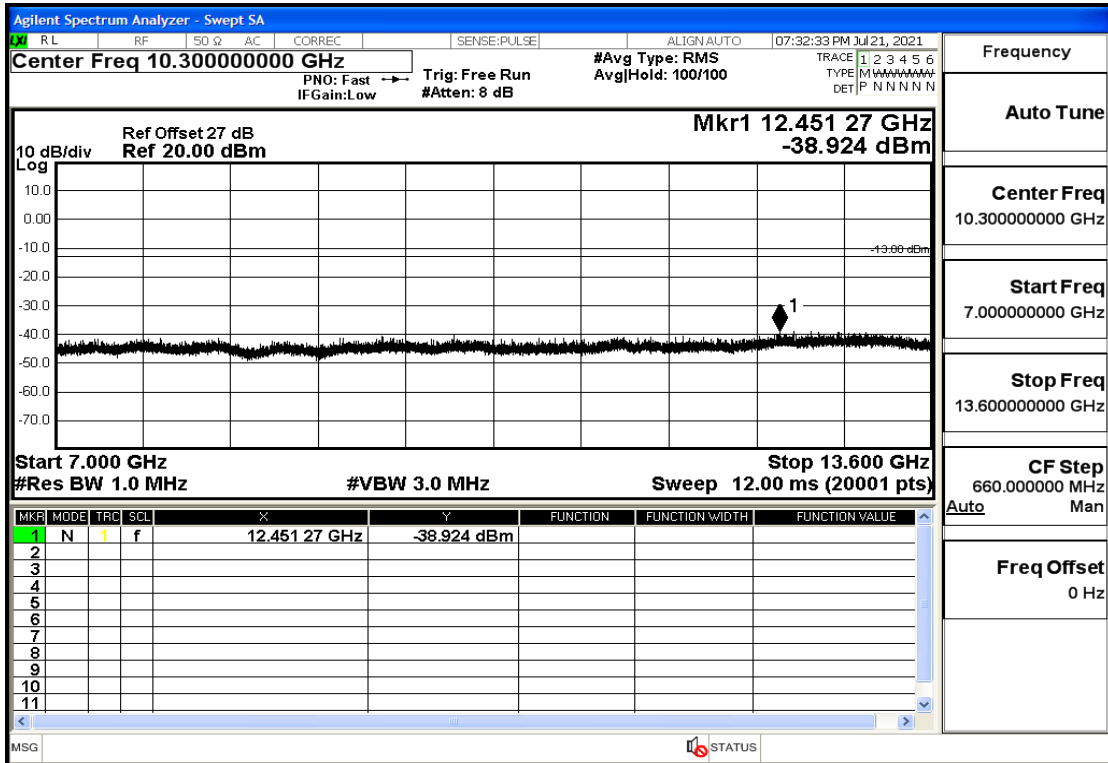

OB25-3-1913.5-QPSK-1#HIGH@7GHz-13.6GHz@Pass