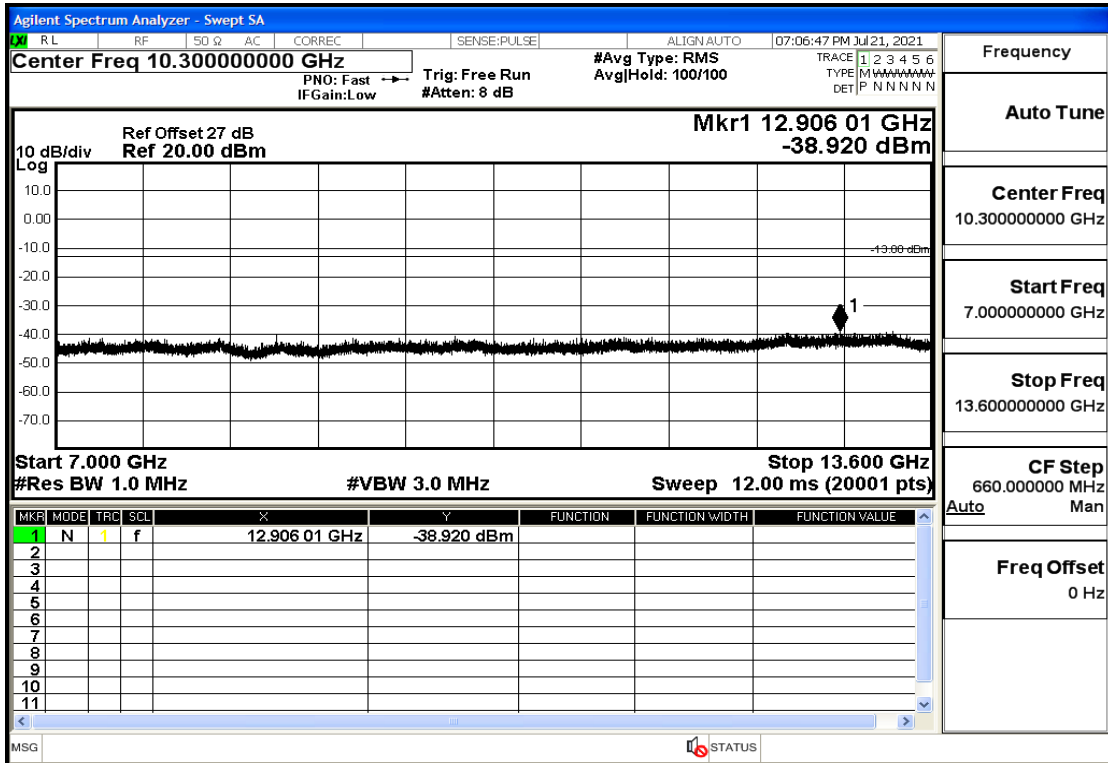

OB25-1.4-1850.7-QPSK-1#HIGH@7GHz-13.6GHz@Pass