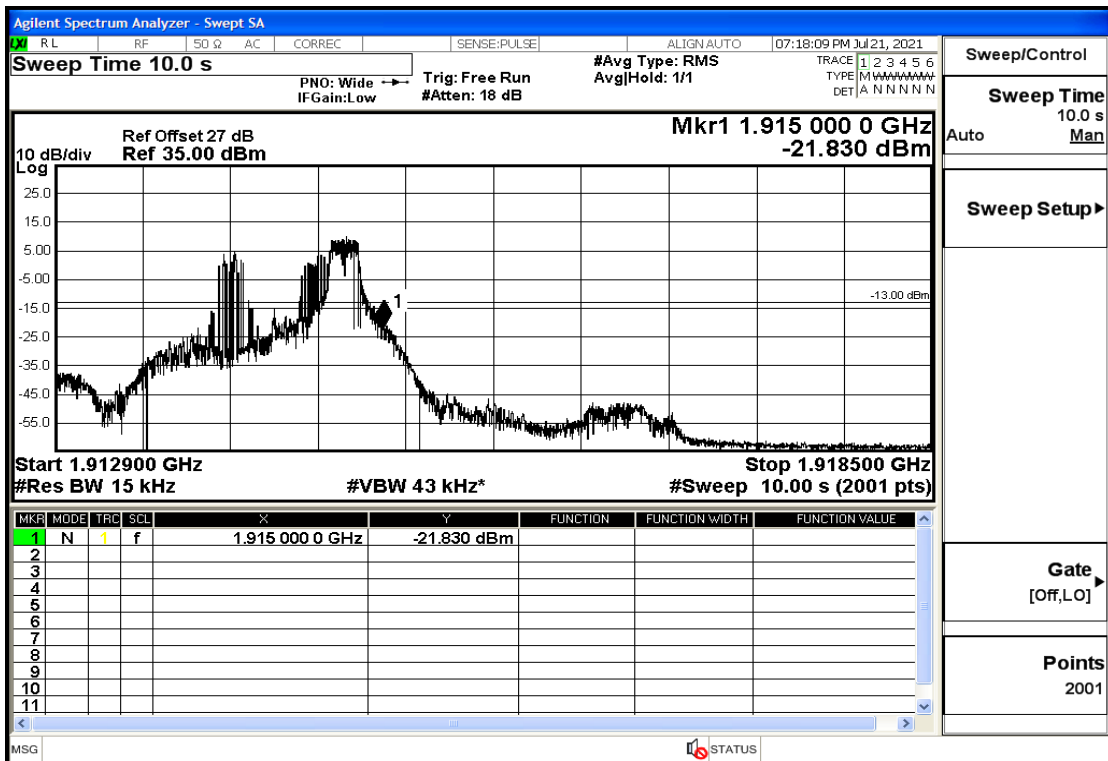

Band25-1.4-1914.3-QPSK-1#HIGH@Pass