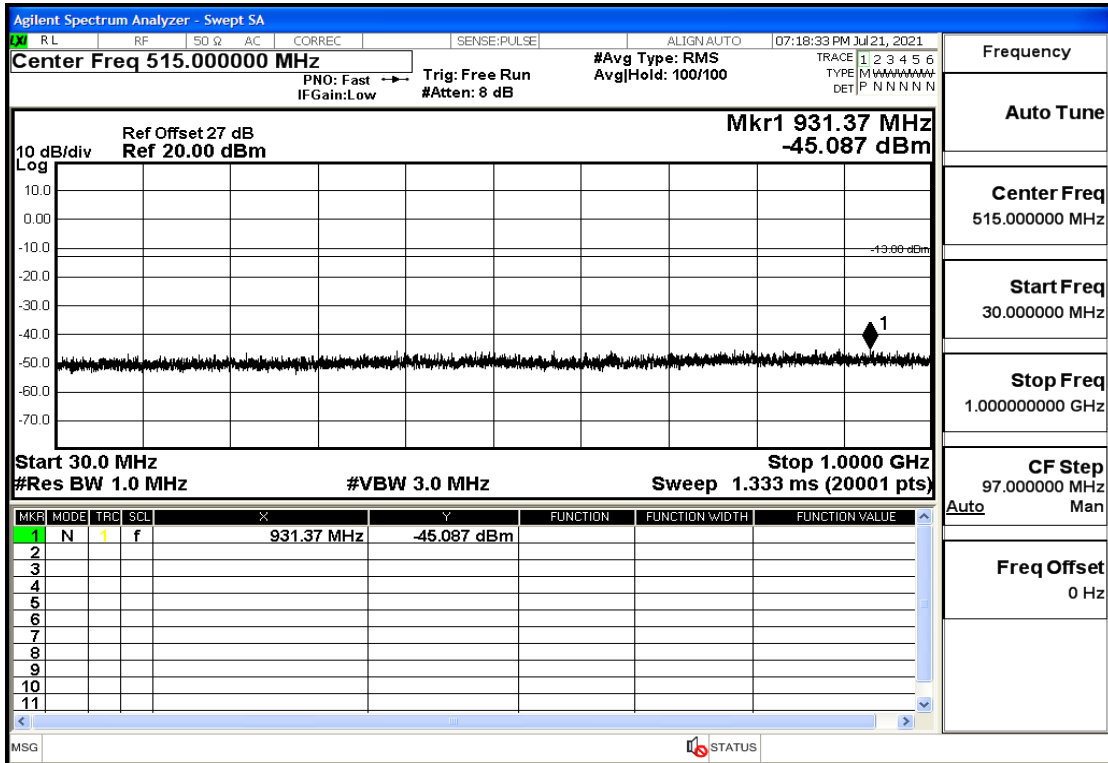

OB25-1.4-1914.3-QPSK-1#HIGH@30mHz-1GHz@Pass