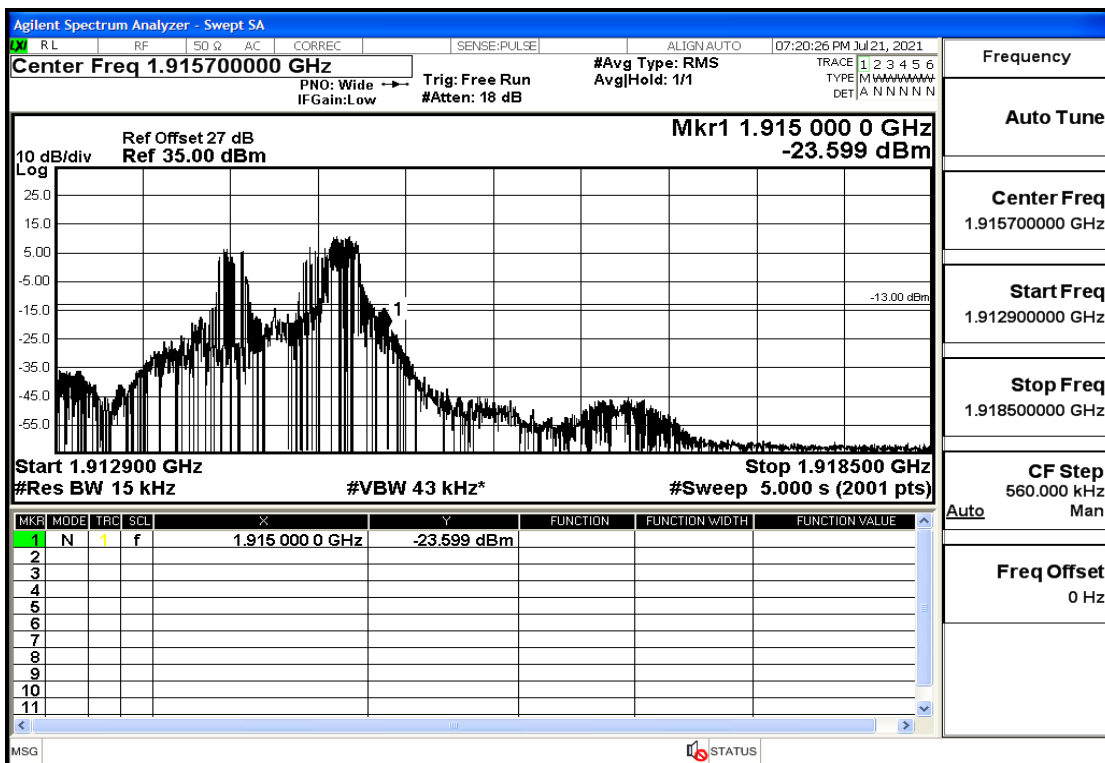

Band25-1.4-1914.3-16QAM-1#HIGH@Pass