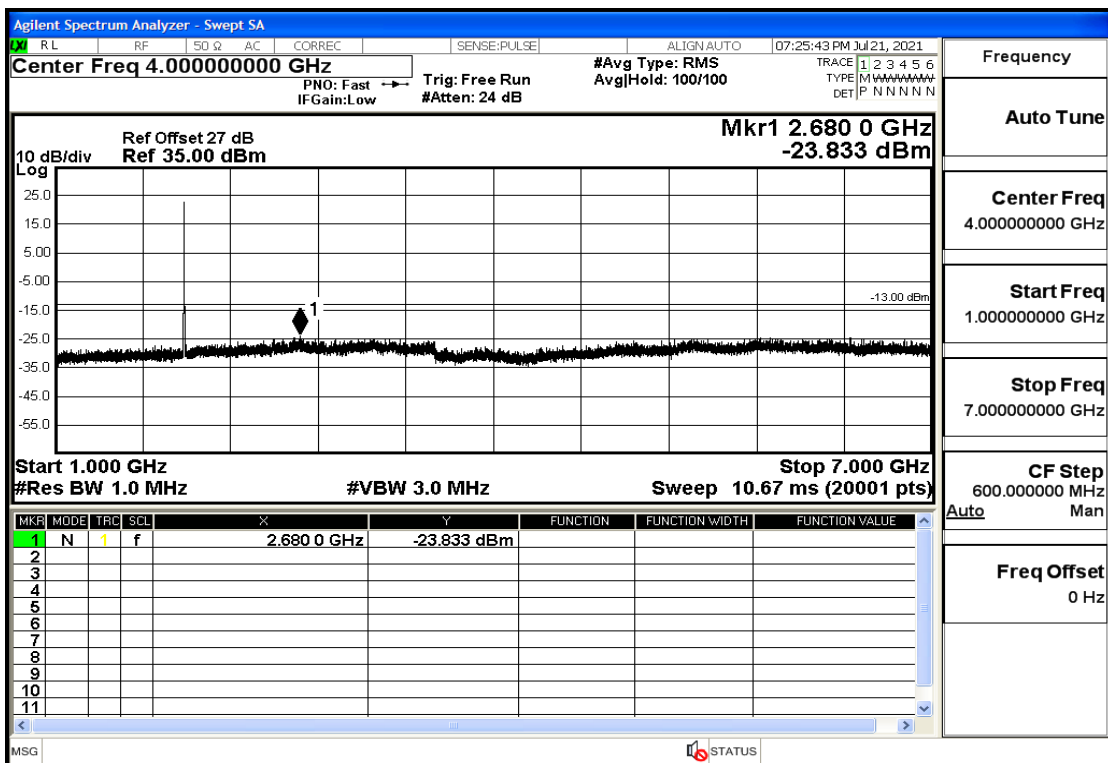

OB25-3-1851.5-QPSK-1#HIGH@1GHz-7GHz@Pass

OB25-3-1851.5-QPSK-1#HIGH@7GHz-13.6GHz@Pass

OB25-3-1851.5-QPSK-1#HIGH@13.6GHz-20GHz@Pass

OB25-3-1882.5-QPSK-15#LOW@30mHz-1GHz@Pass

OB25-3-1882.5-QPSK-15#LOW@1GHz-7GHz@Pass