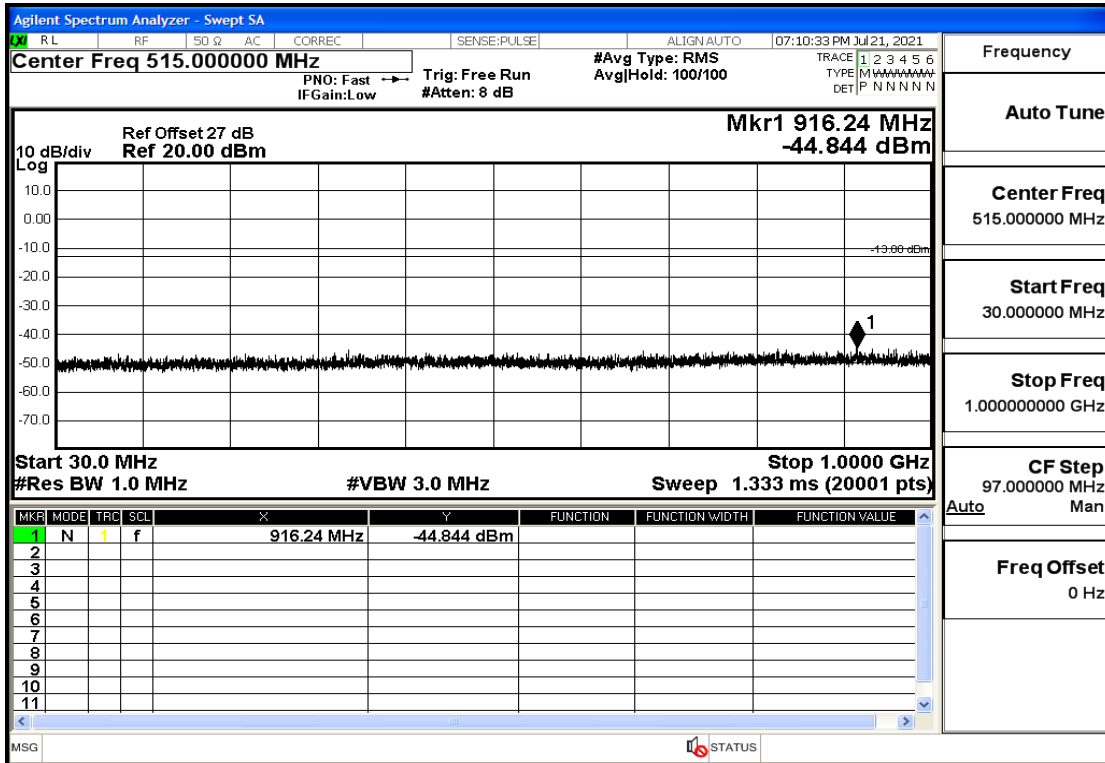

OB25-1.4-1882.5-QPSK-1#HIGH@30mHz-1GHz@Pass