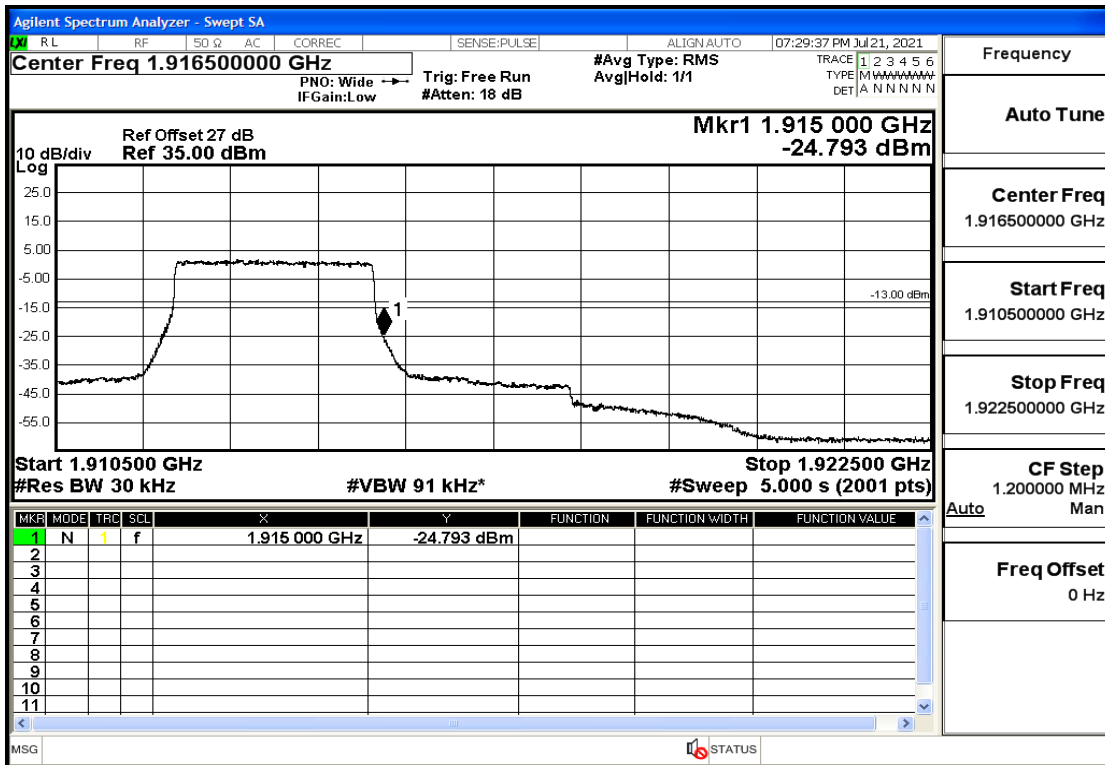

RF Test Data for LTE (Conducted Measurement)

Product Name: FastHelp Home Emergency Alert Device – V4-4G

Trade Mark: FastHelp

Test Model: FH-V4-4G

Sample ID: TZ210702403-1#

FCC ID: 2AJG4-FH-V4-4G

Environmental Conditions

Band25-1.4-1914.3-16QAM-6#LOW@Pass

Band25-1.4-1914.3-16QAM-1#HIGH@Pass

Band25-3-1851.5-QPSK-15#LOW@Pass

Band25-3-1851.5-QPSK-1#LOW@Pass

Band25-3-1851.5-16QAM-15#LOW@Pass

Band25-3-1851.5-16QAM-1#LOW@Pass

Band25-3-1913.5-QPSK-15#LOW@Pass