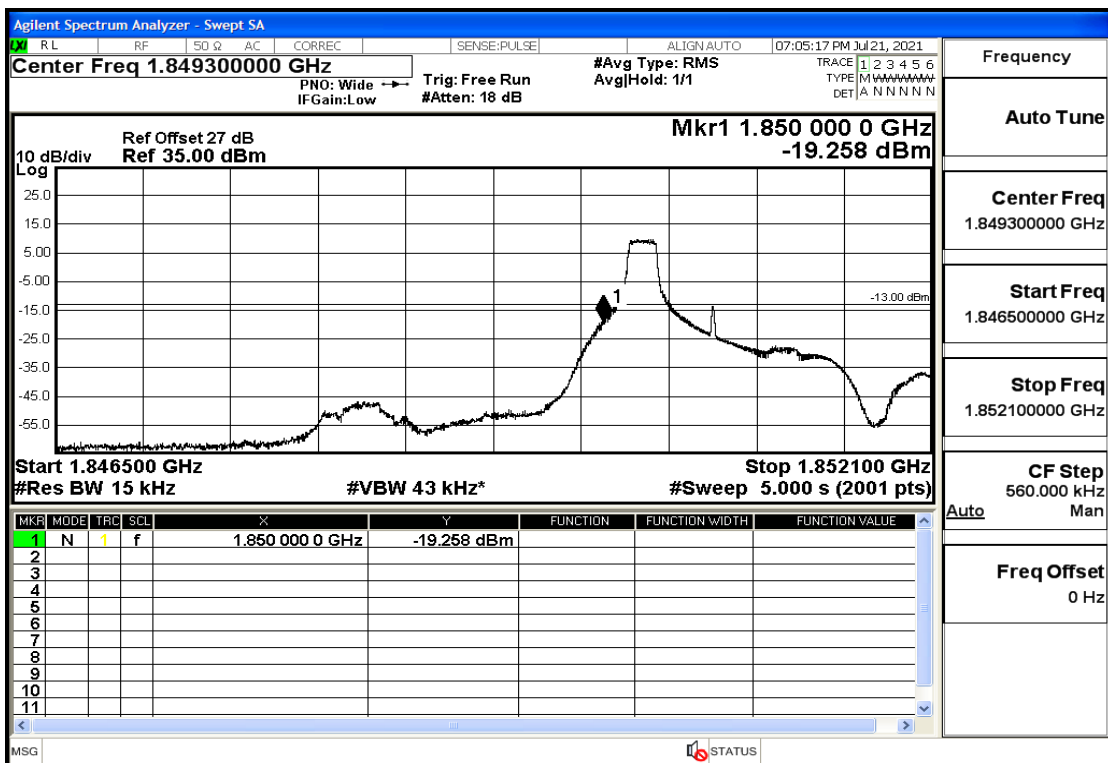

Band25-1.4-1850.7-QPSK-1#LOW@Pass