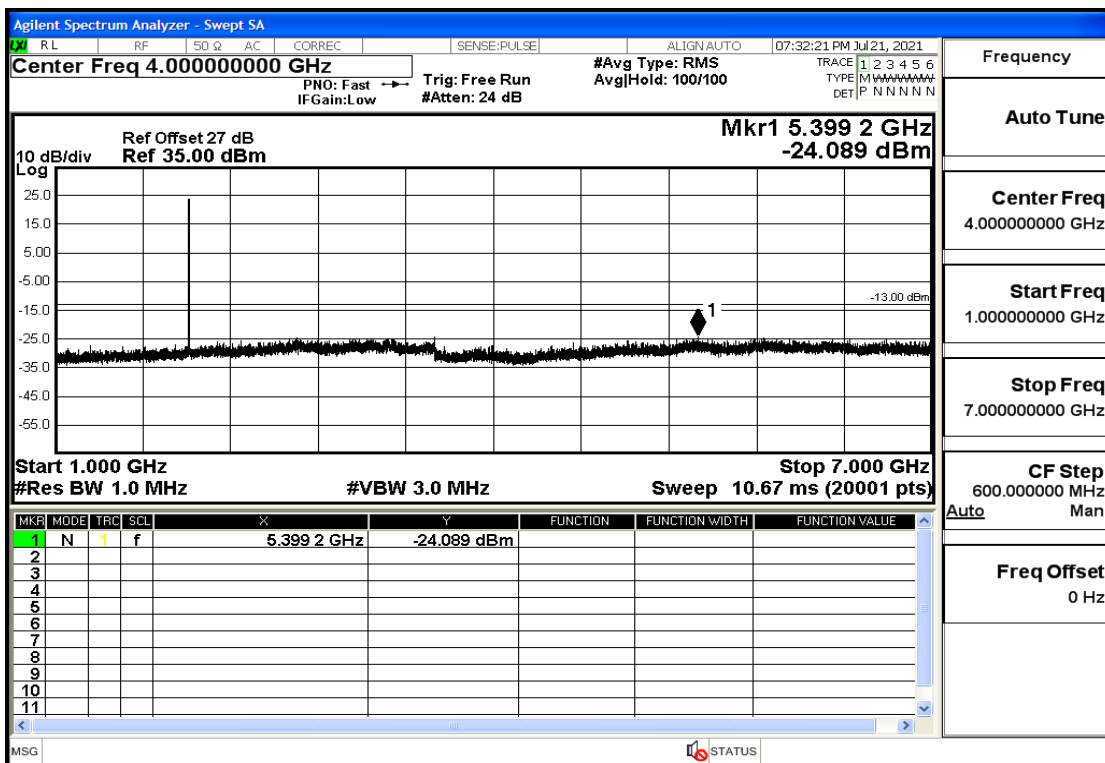

OB25-3-1913.5-QPSK-1#LOW@1GHz-7GHz@Pass

OB25-3-1913.5-QPSK-1#LOW@7GHz-13.6GHz@Pass

OB25-3-1913.5-QPSK-1#LOW@13.6GHz-20GHz@Pass

OB25-3-1913.5-QPSK-1#HIGH@30mHz-1GHz@Pass

OB25-3-1913.5-QPSK-1#HIGH@1GHz-7GHz@Pass