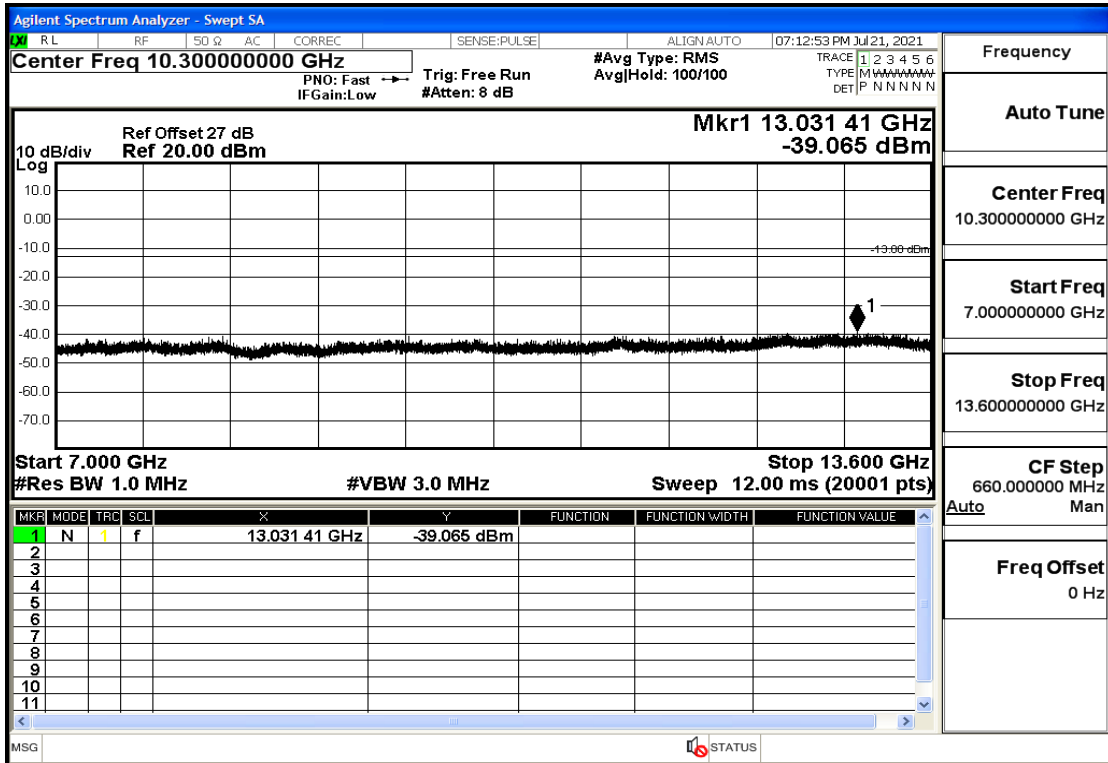

OB25-1.4-1914.3-QPSK-6#LOW@7GHz-13.6GHz@Pass