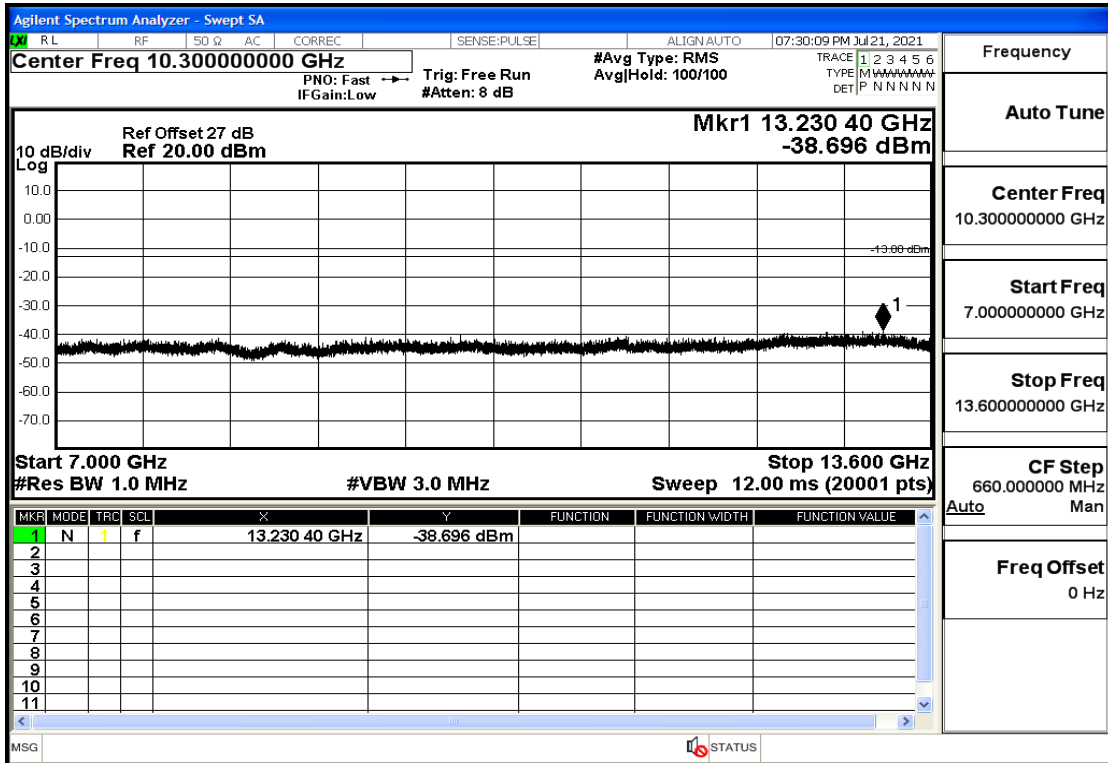

OB25-3-1913.5-QPSK-15#LOW@7GHz-13.6GHz@Pass