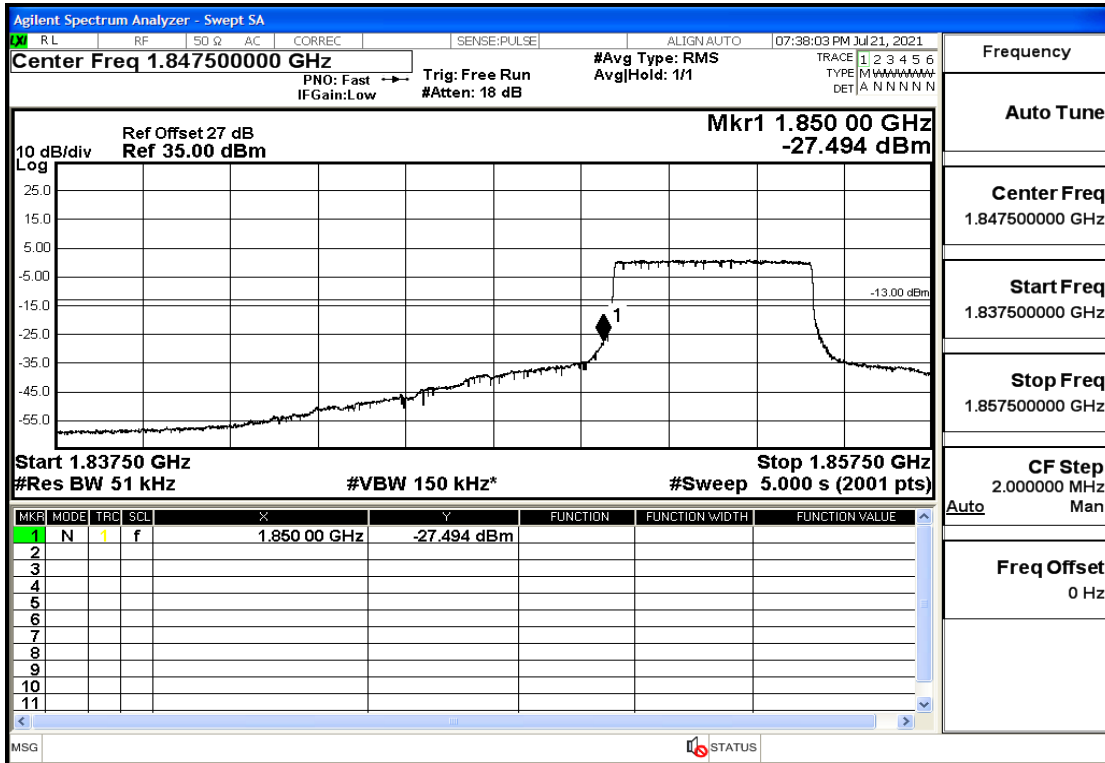

Band25-5-1852.5-16QAM-25#LOW@Pass