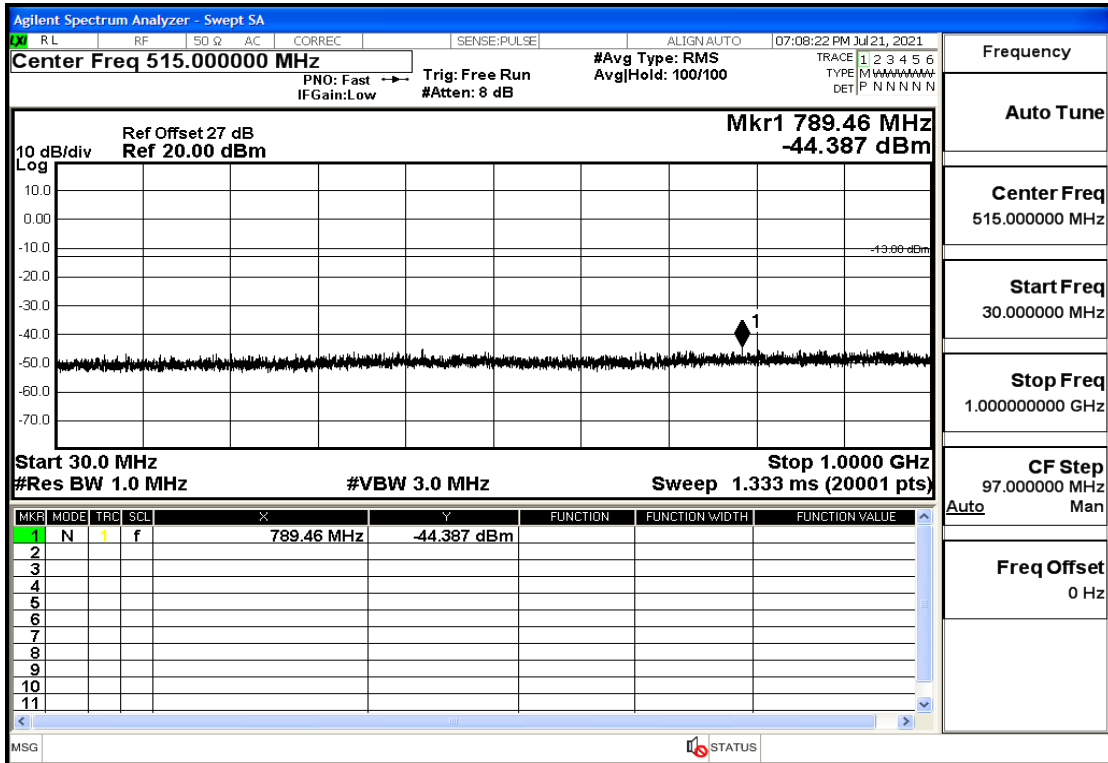

OB25-1.4-1882.5-QPSK-6#LOW@30mHz-1GHz@Pass