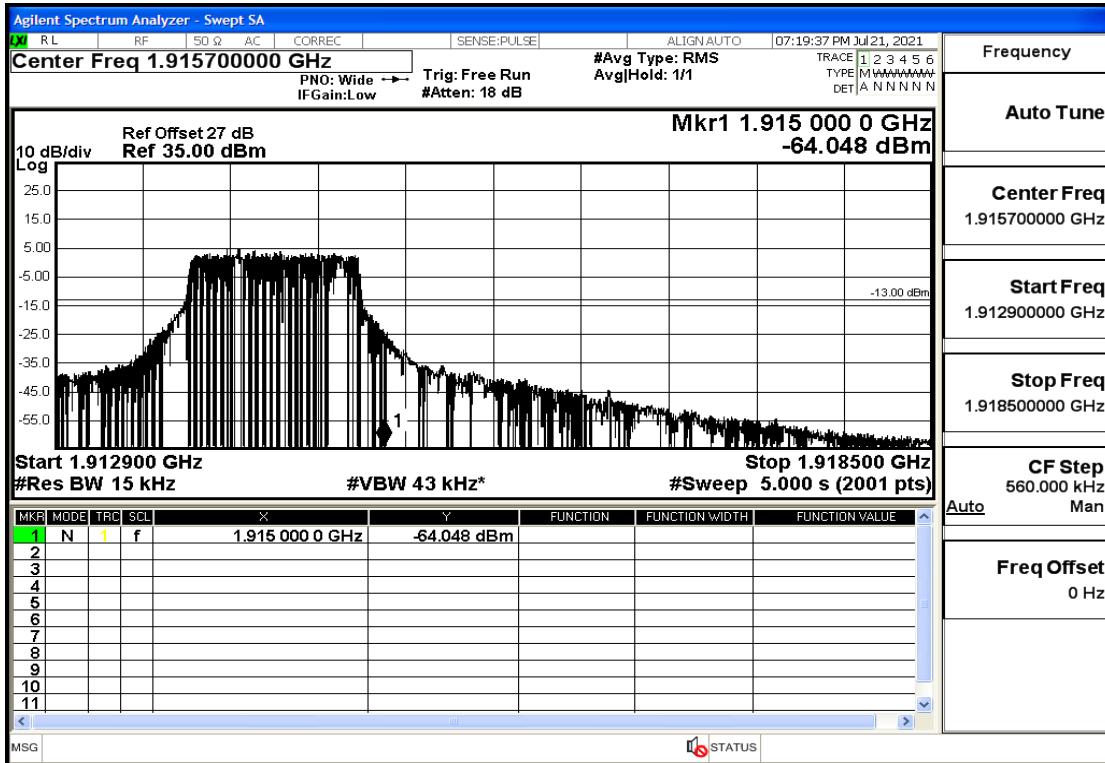

Band25-1.4-1914.3-16QAM-6#LOW@Pass