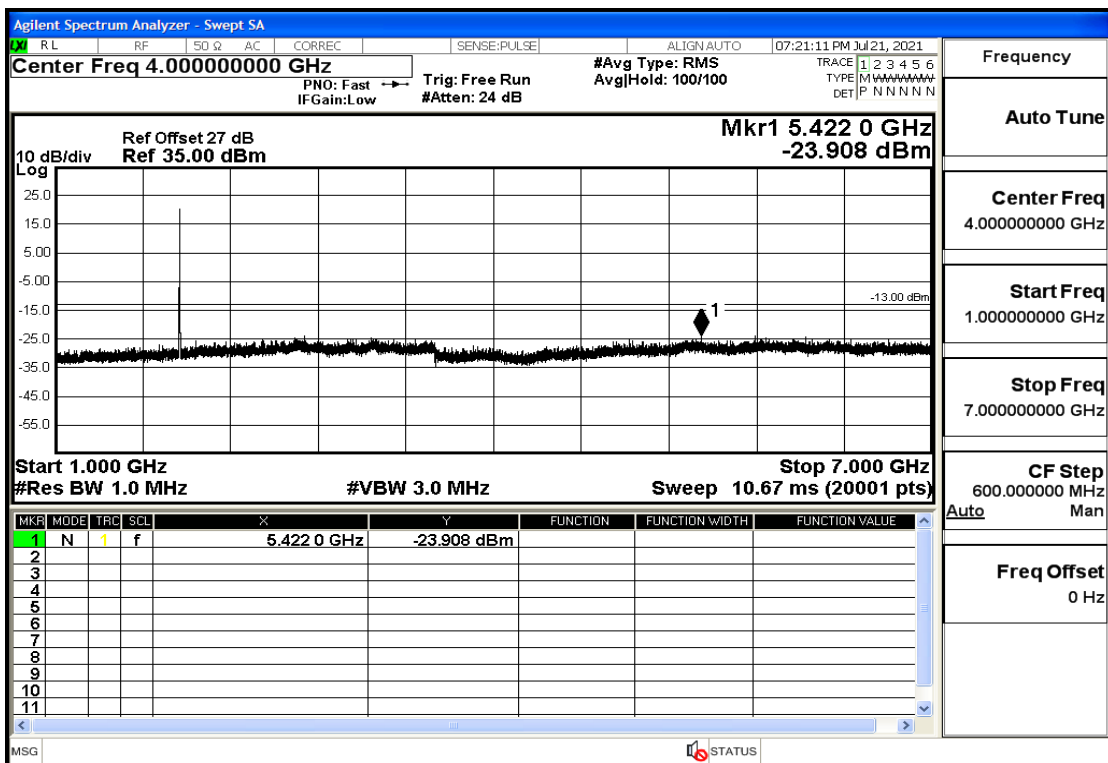

OB25-3-1851.5-QPSK-15#LOW@1GHz-7GHz@Pass