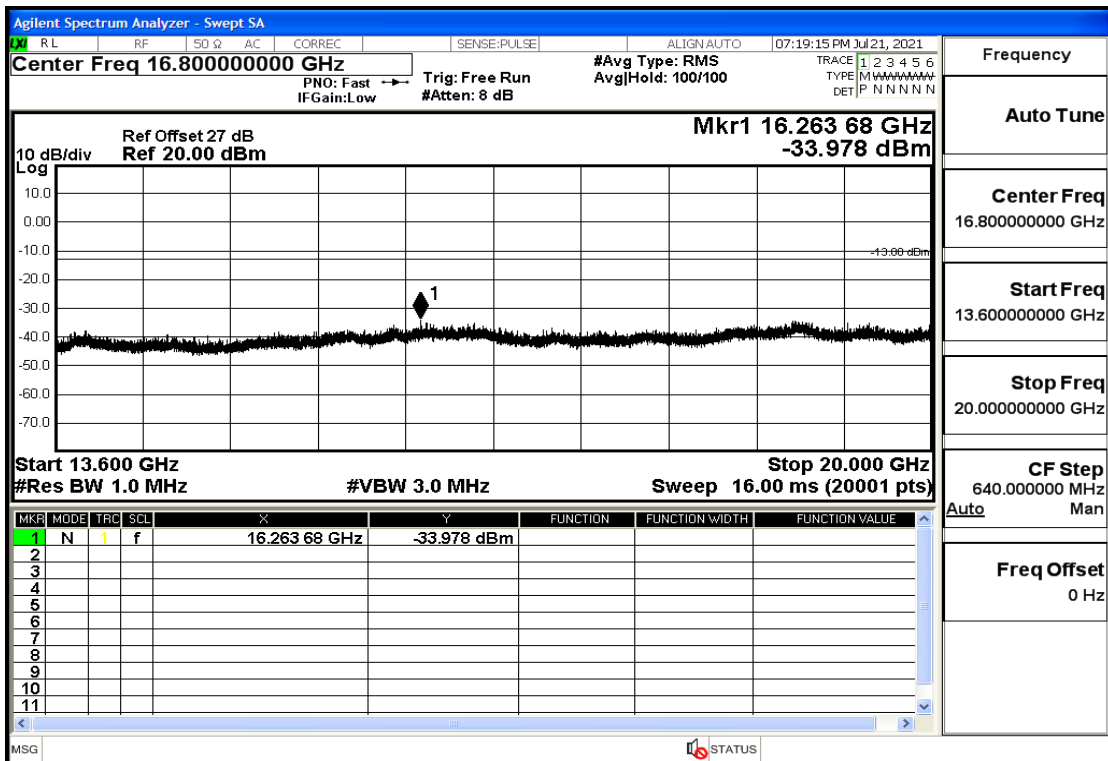

OB25-1.4-1914.3-QPSK-1#HIGH@13.6GHz-20GHz@Pass