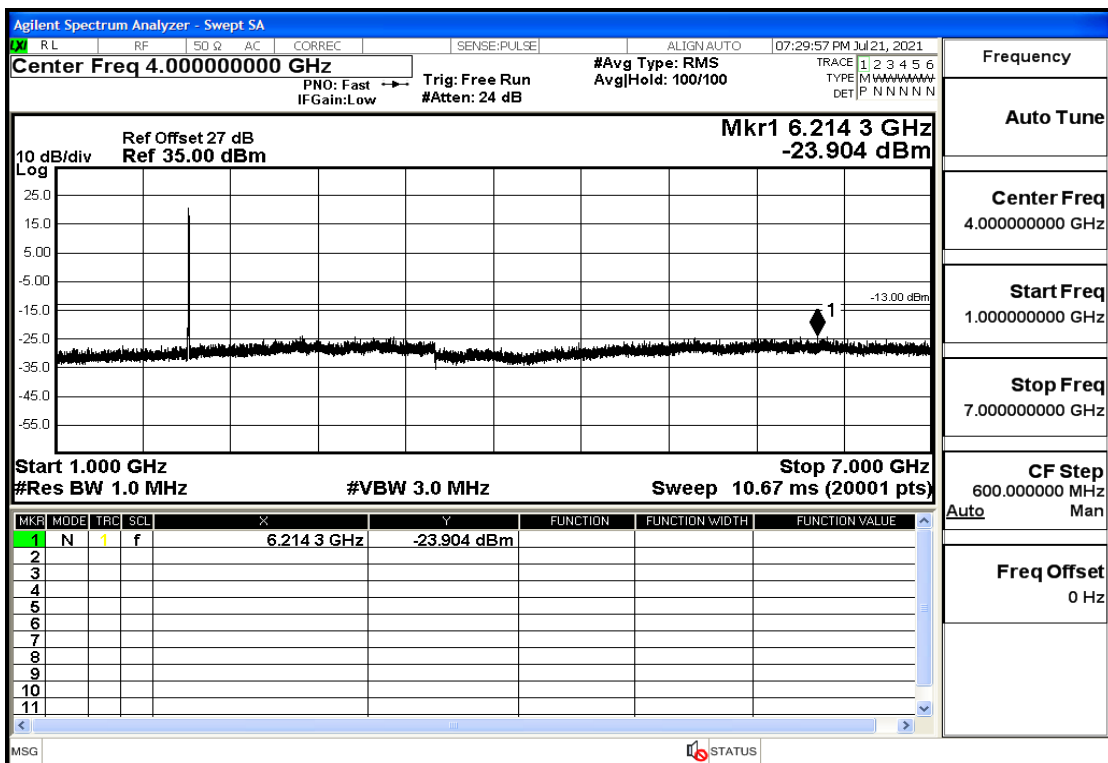

OB25-3-1913.5-QPSK-15#LOW@1GHz-7GHz@Pass