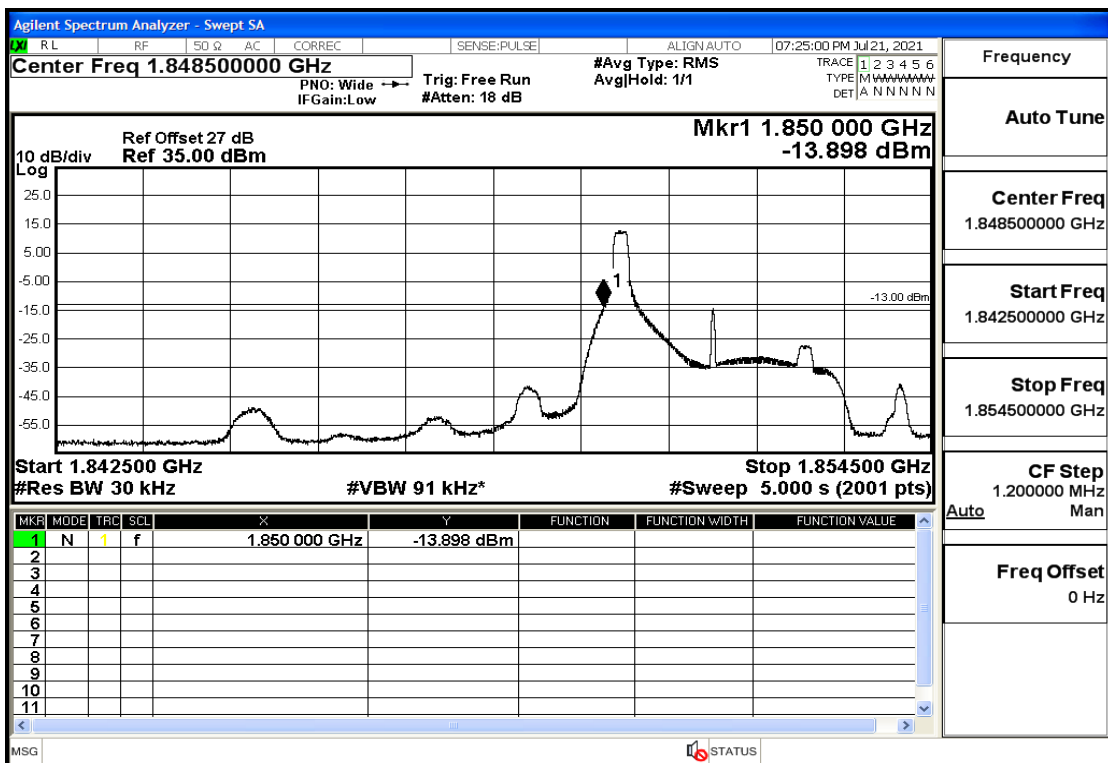

Band25-3-1851.5-16QAM-1#LOW@Pass