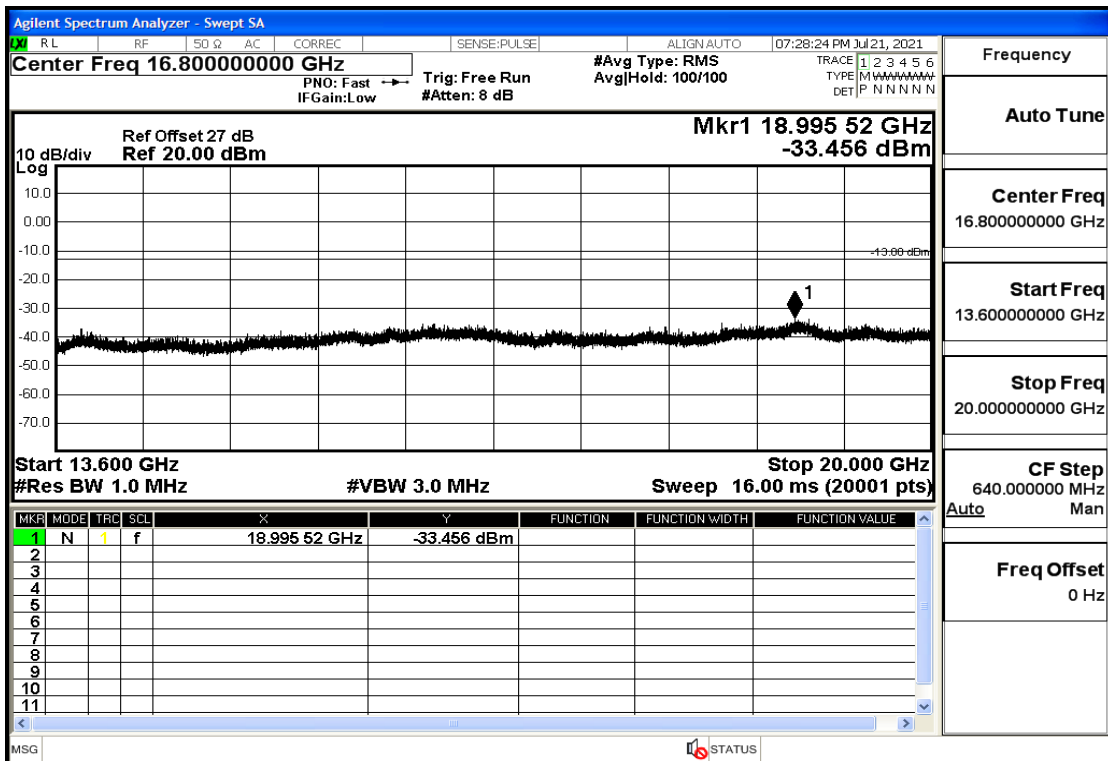

OB25-3-1882.5-QPSK-1#LOW@13.6GHz-20GHz@Pass

OB25-3-1882.5-QPSK-1#HIGH@30mHz-1GHz@Pass

OB25-3-1882.5-QPSK-1#HIGH@1GHz-7GHz@Pass

OB25-3-1882.5-QPSK-1#HIGH@7GHz-13.6GHz@Pass

OB25-3-1882.5-QPSK-1#HIGH@13.6GHz-20GHz@Pass