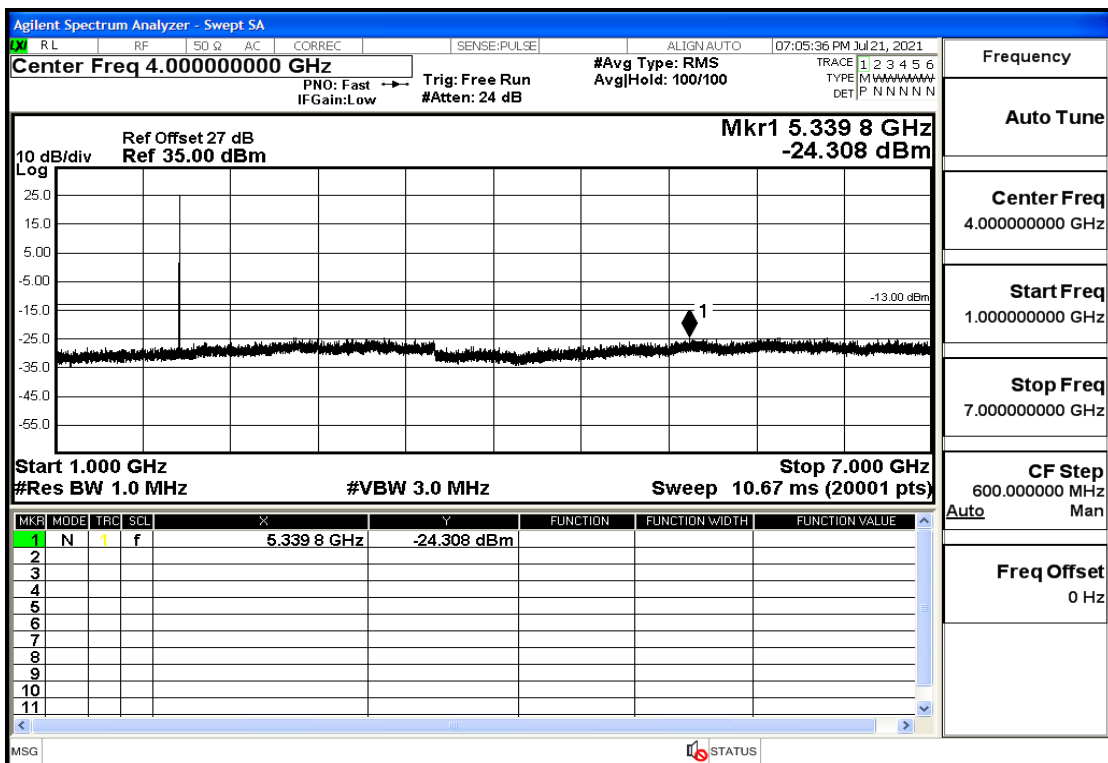

OB25-1.4-1850.7-QPSK-1#LOW@1GHz-7GHz@Pass