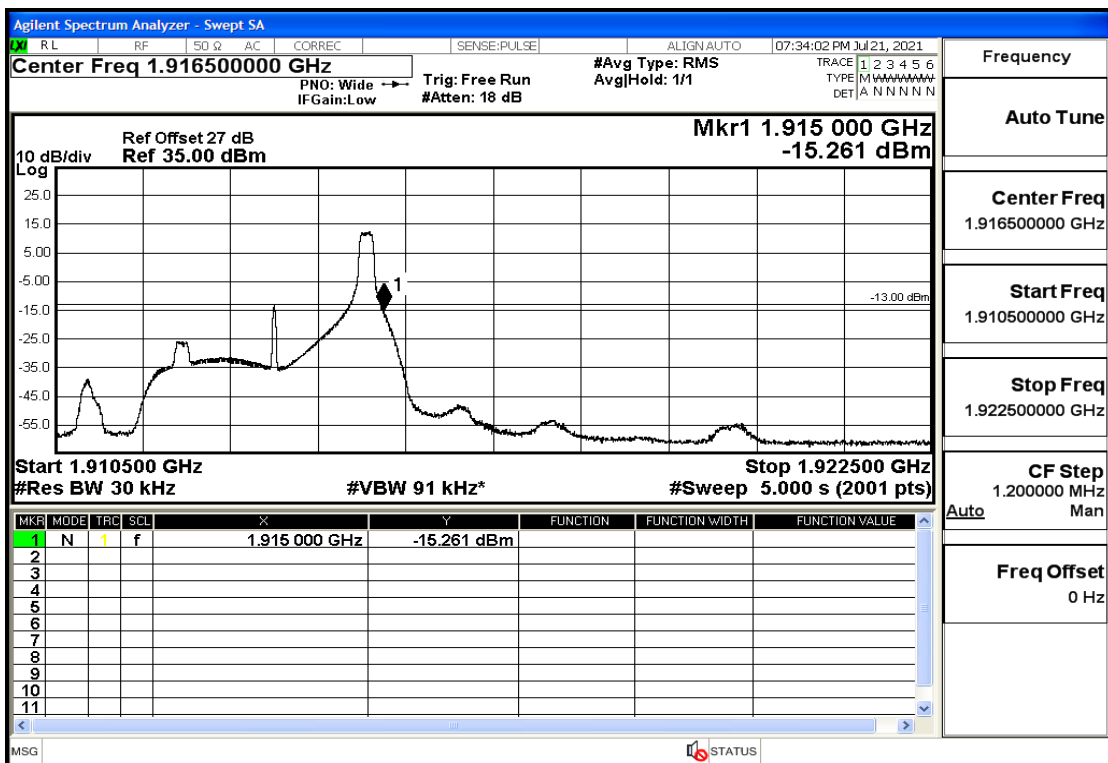

Band25-3-1913.5-16QAM-1#HIGH@Pass