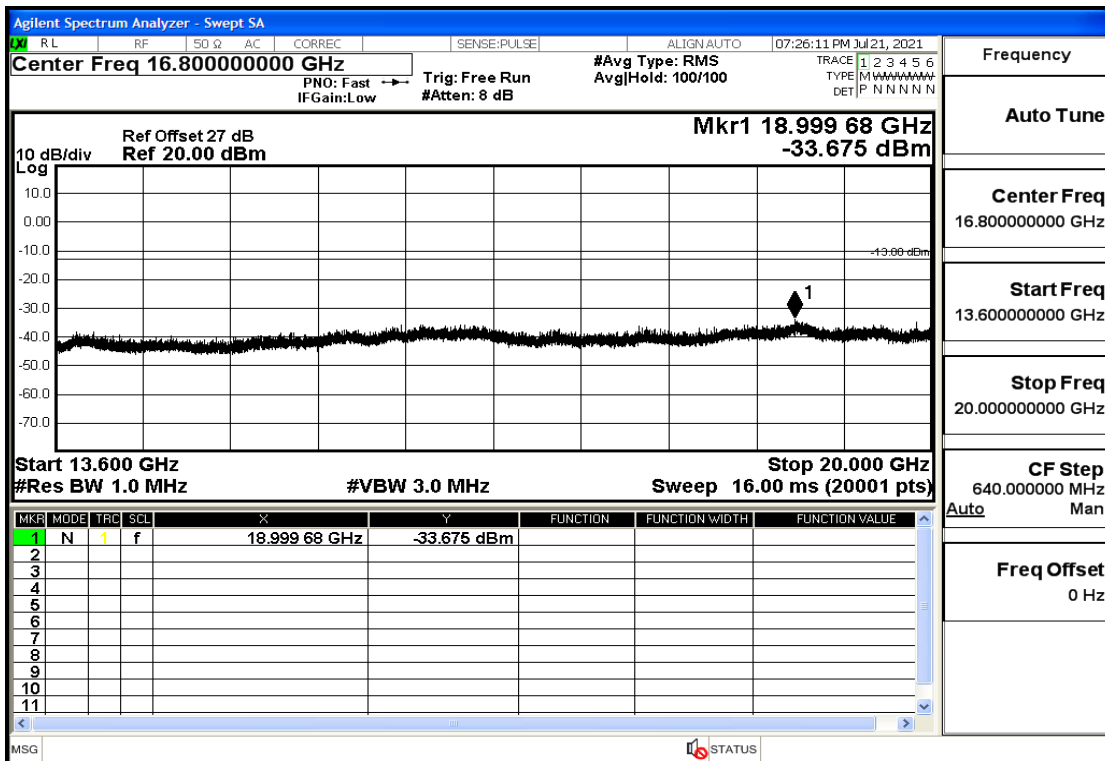

OB25-3-1882.5-QPSK-15#LOW@13.6GHz-20GHz@Pass