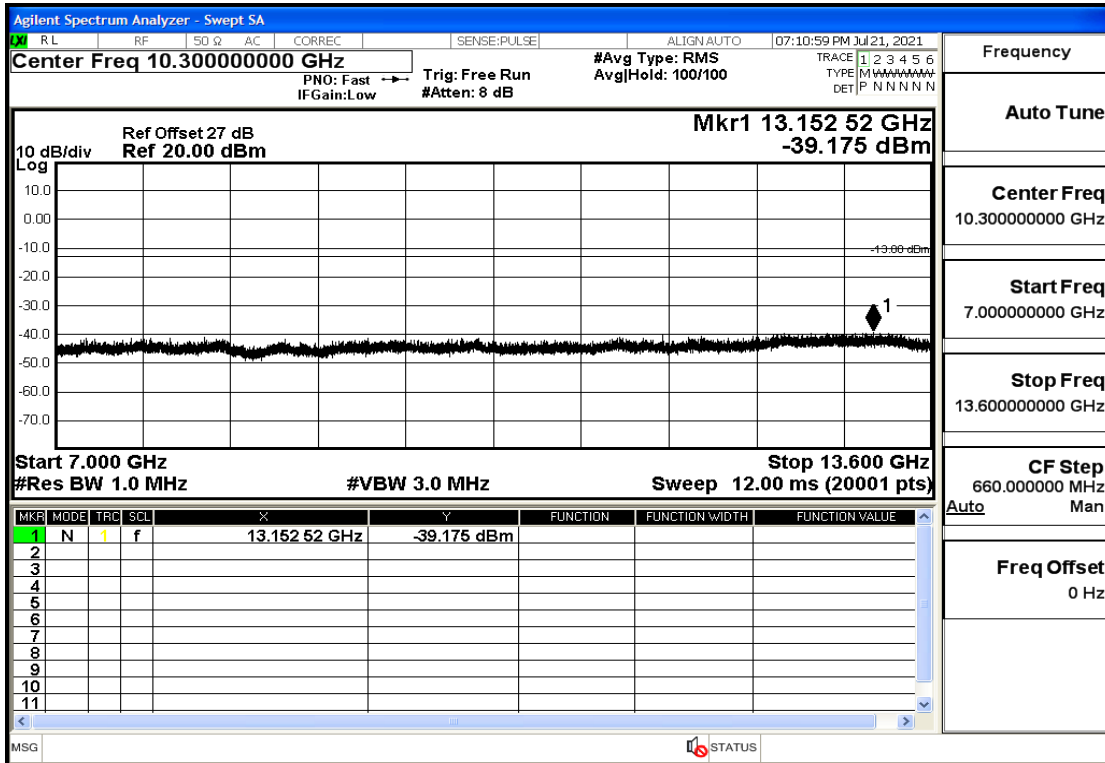

OB25-1.4-1882.5-QPSK-1#HIGH@7GHz-13.6GHz@Pass