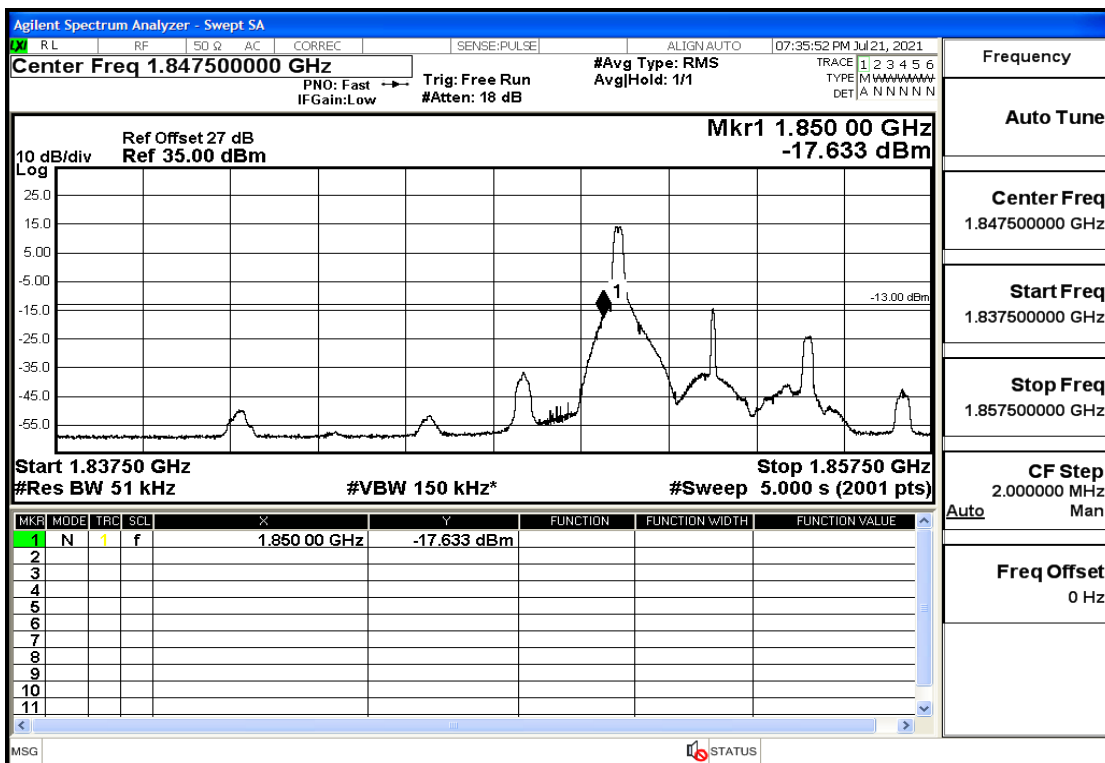

Band25-5-1852.5-QPSK-1#LOW@Pass