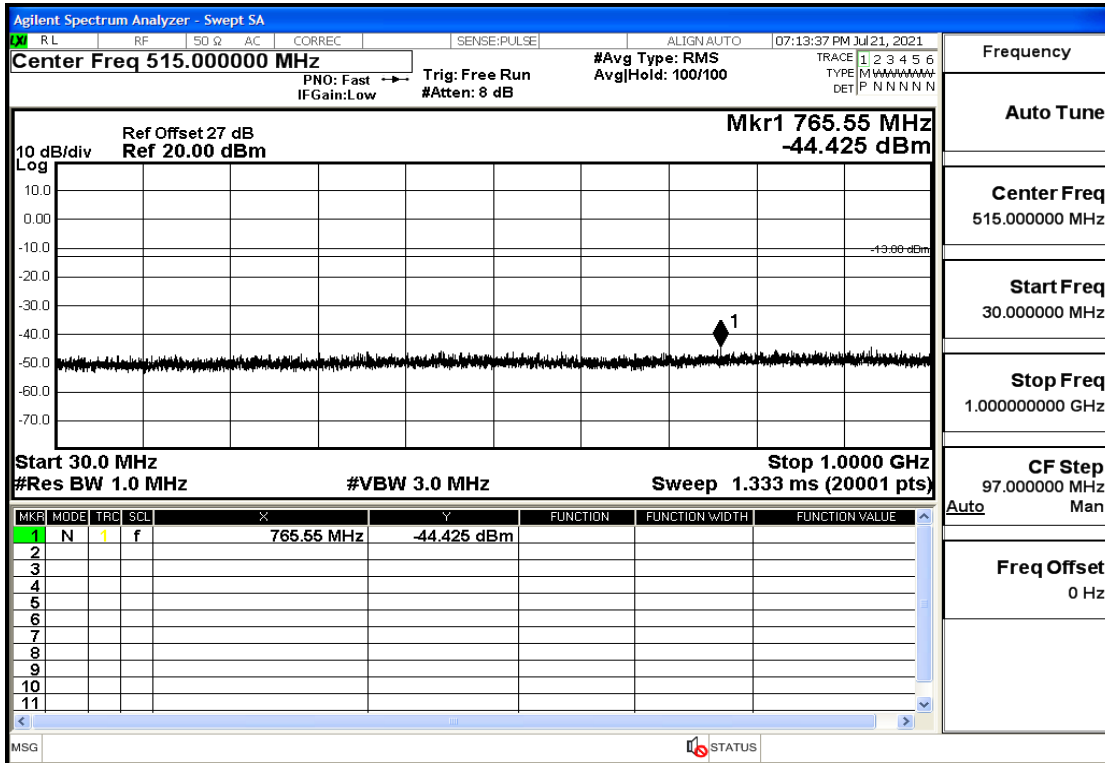

OB25-1.4-1914.3-QPSK-1#LOW@30mHz-1GHz@Pass