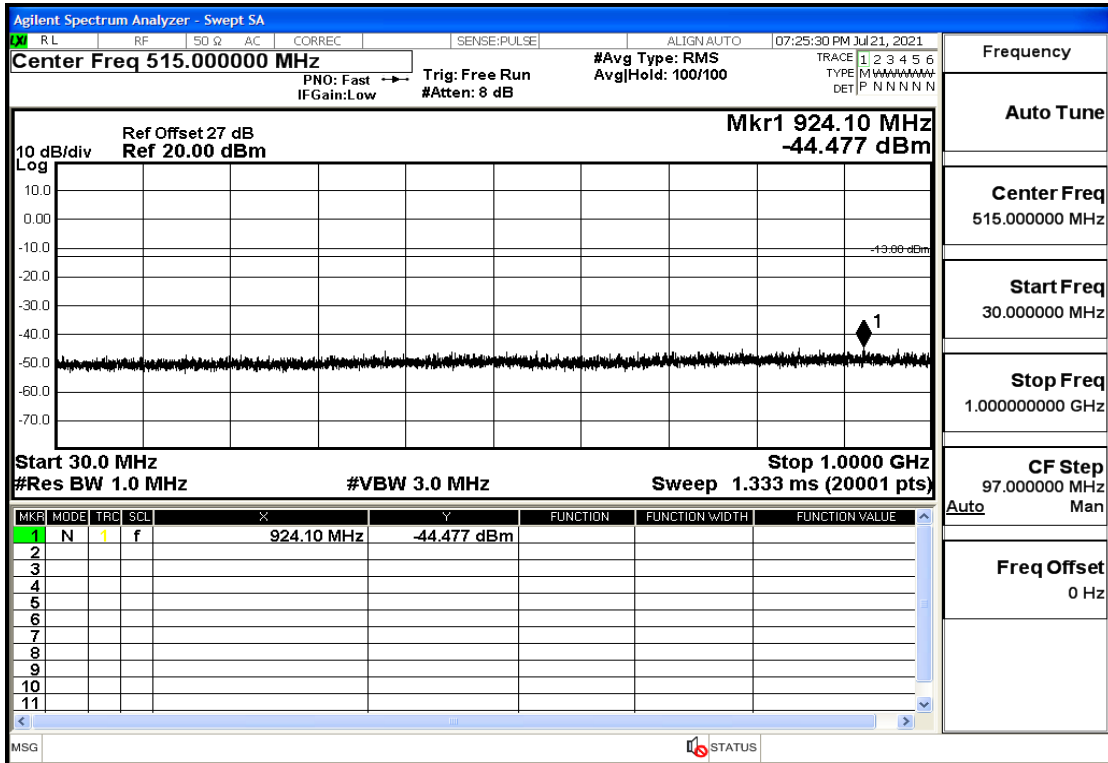

OB25-3-1882.5-QPSK-15#LOW@30mHz-1GHz@Pass