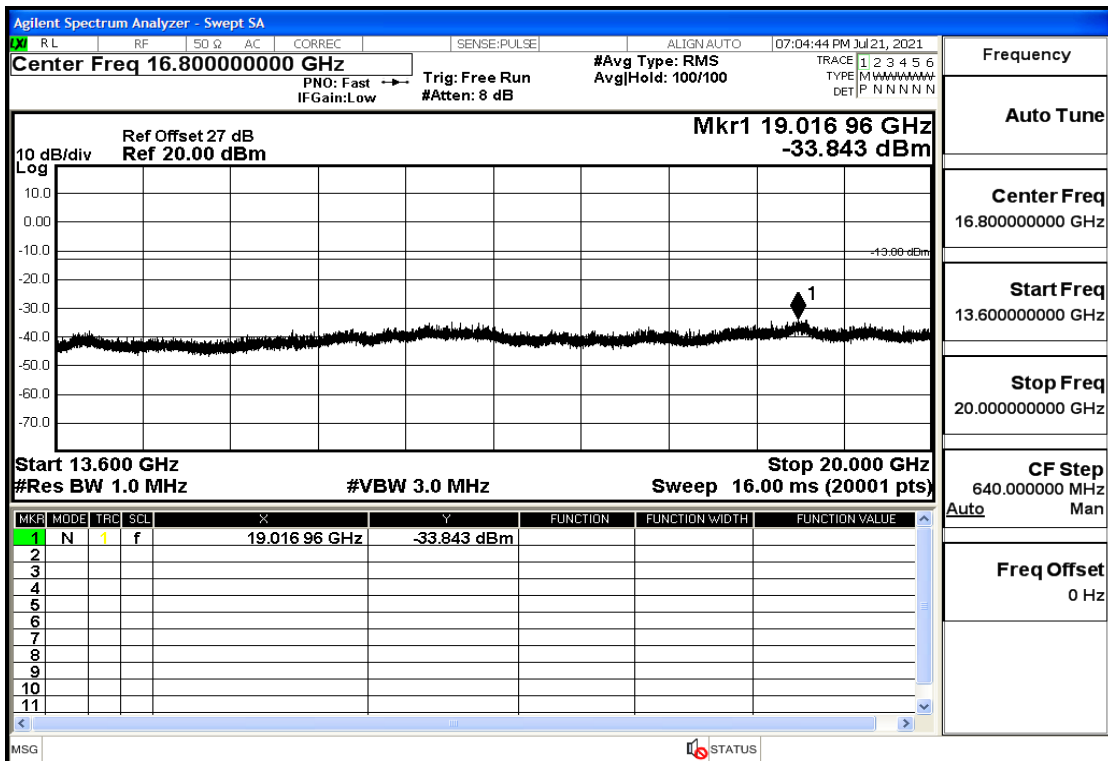

OB25-1.4-1850.7-QPSK-6#LOW@13.6GHz-20GHz@Pass