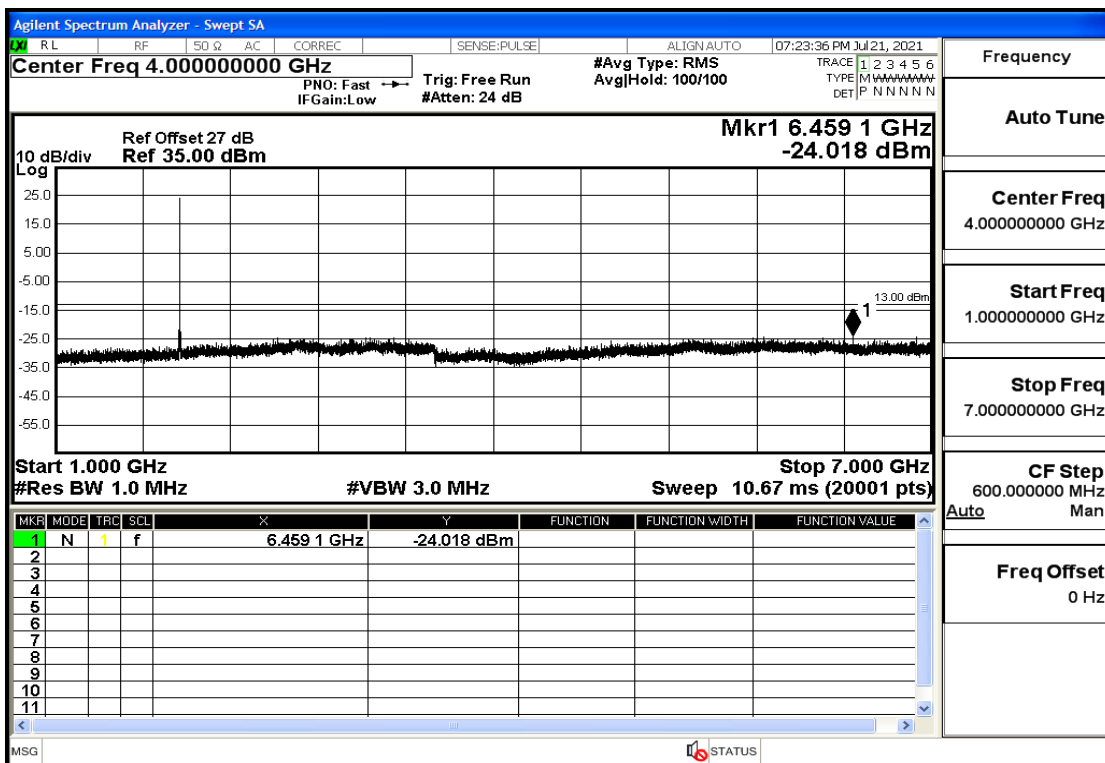

OB25-3-1851.5-QPSK-1#HIGH@1GHz-7GHz@Pass