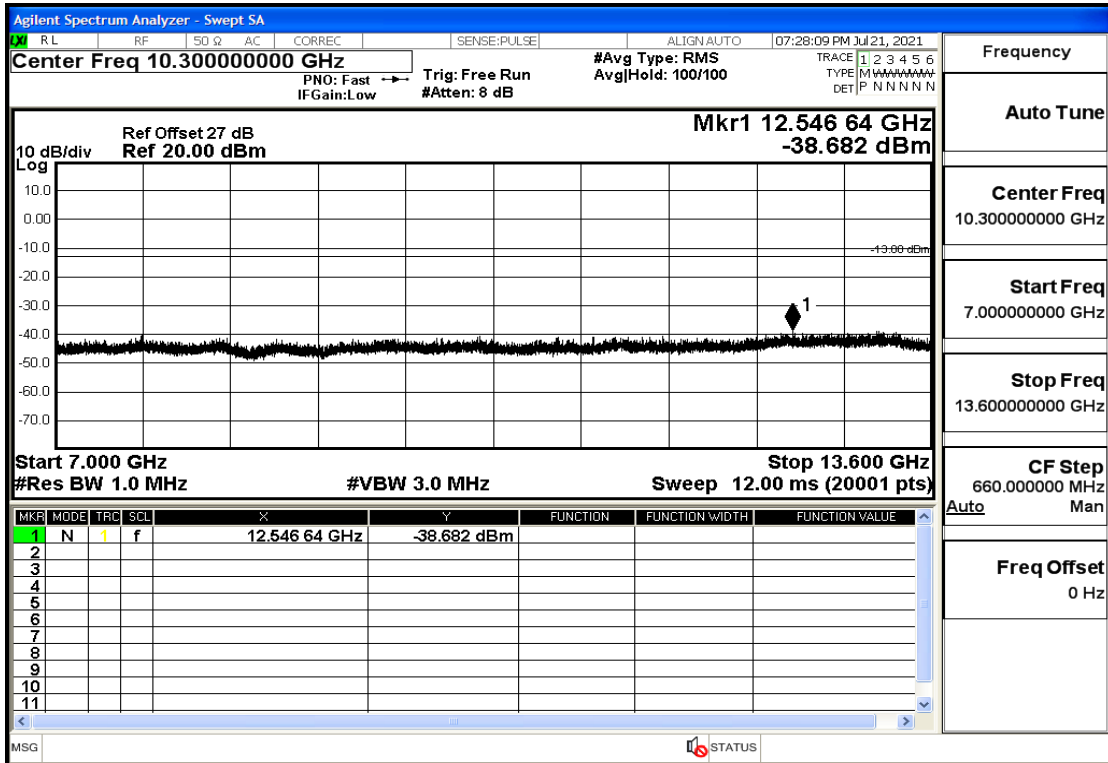

OB25-3-1882.5-QPSK-1#LOW@13.6GHz-20GHz@Pass

OB25-3-1882.5-QPSK-1#HIGH@30mHz-1GHz@Pass

OB25-3-1882.5-QPSK-1#HIGH@1GHz-7GHz@Pass

OB25-3-1882.5-QPSK-1#HIGH@7GHz-13.6GHz@Pass

OB25-3-1882.5-QPSK-1#HIGH@13.6GHz-20GHz@Pass