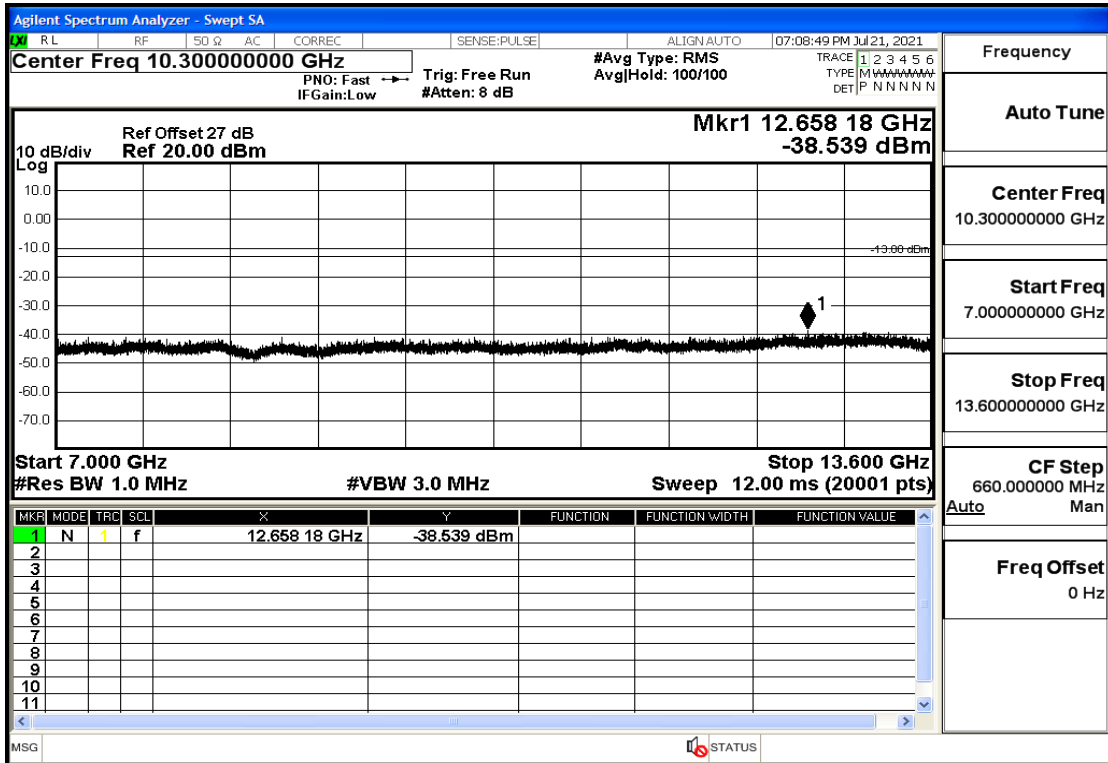

OB25-1.4-1882.5-QPSK-6#LOW@7GHz-13.6GHz@Pass