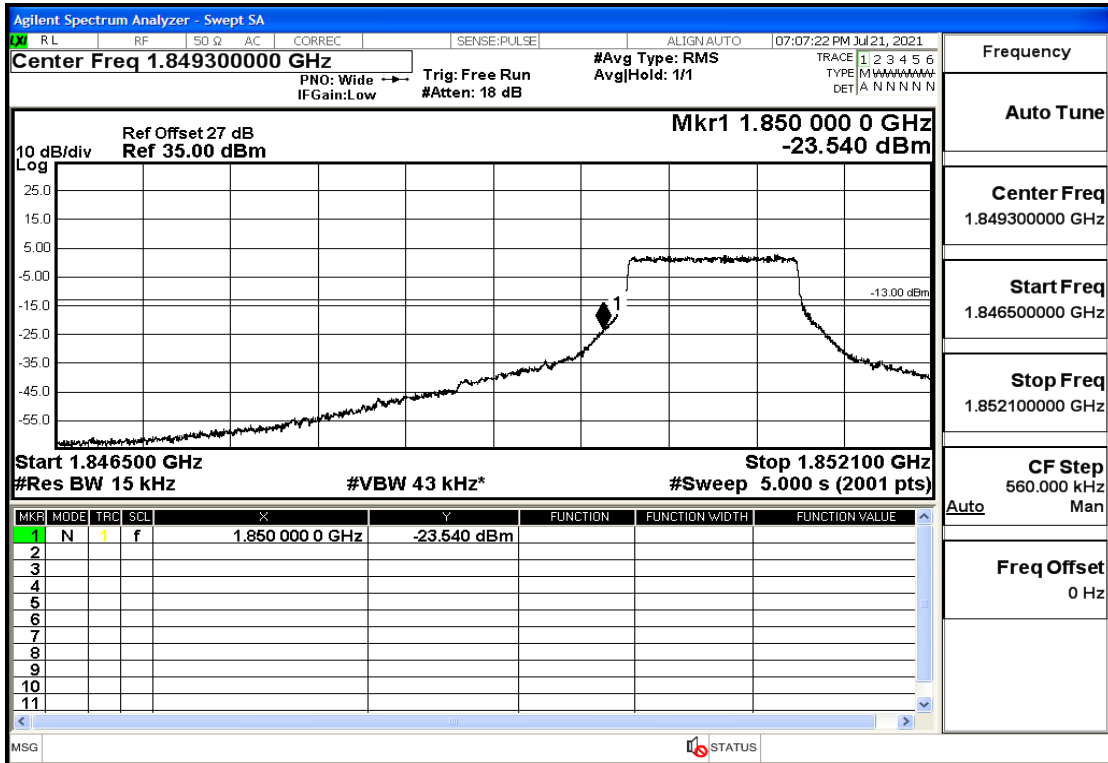

Band25-1.4-1850.7-16QAM-6#LOW@Pass