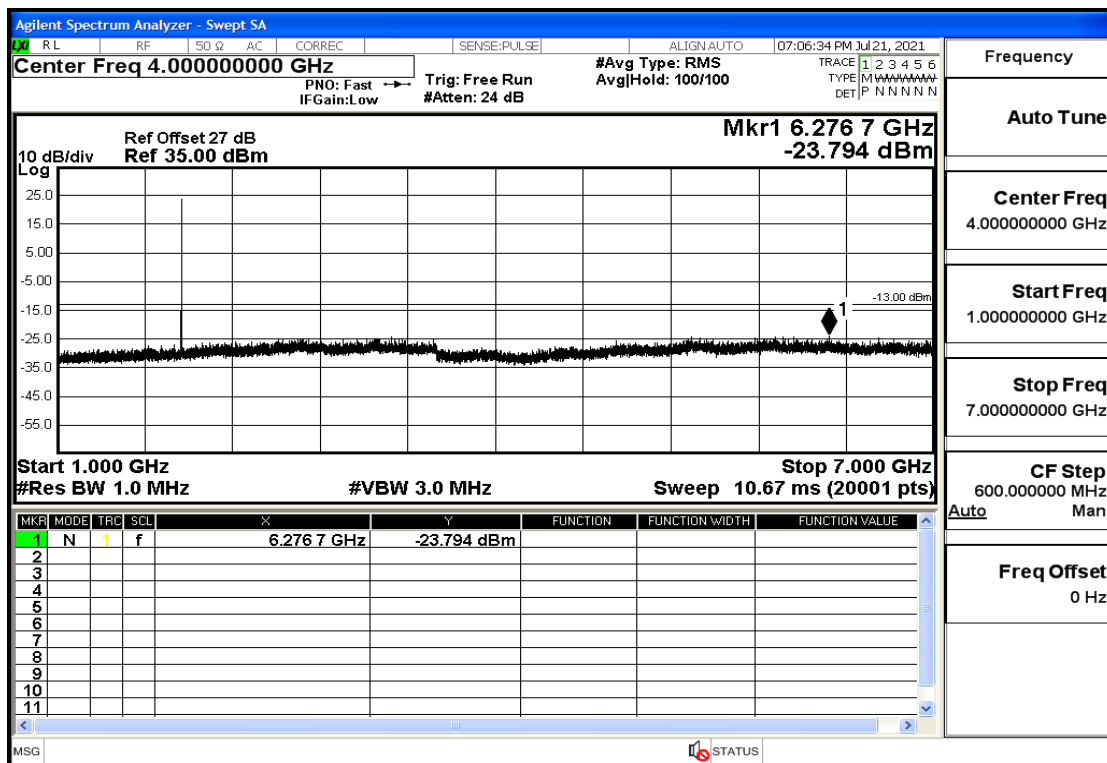

OB25-1.4-1850.7-QPSK-1#HIGH@1GHz-7GHz@Pass