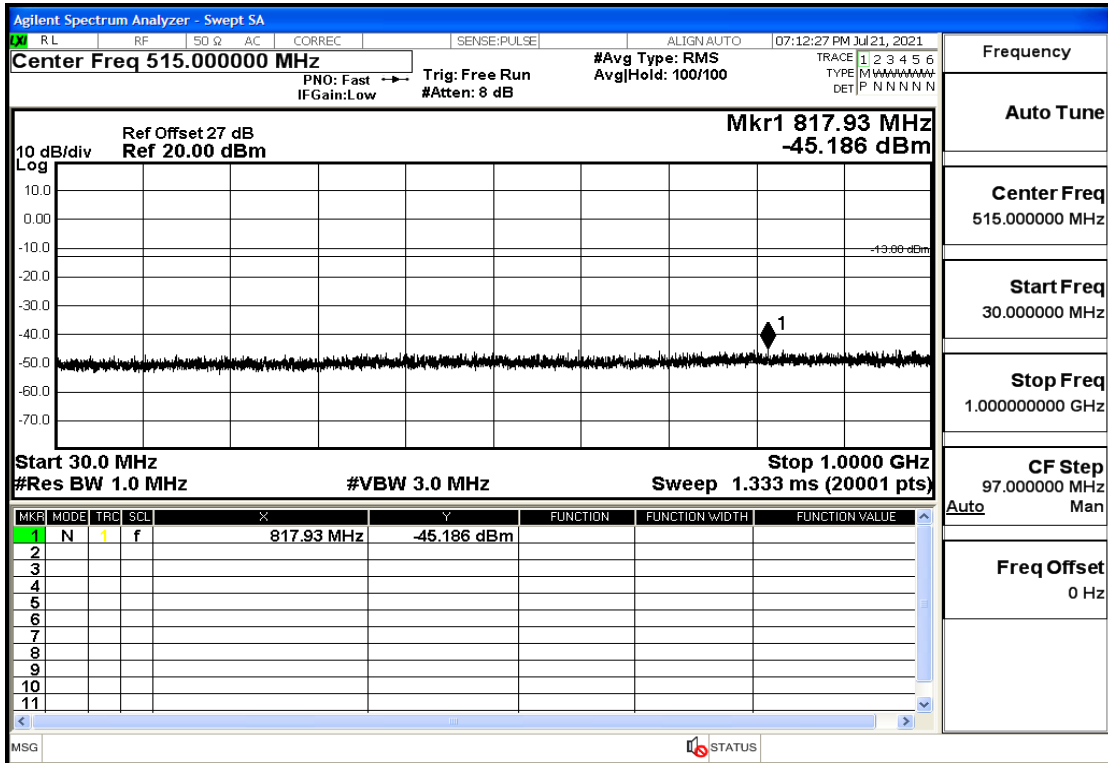

OB25-1.4-1914.3-QPSK-6#LOW@30mHz-1GHz@Pass