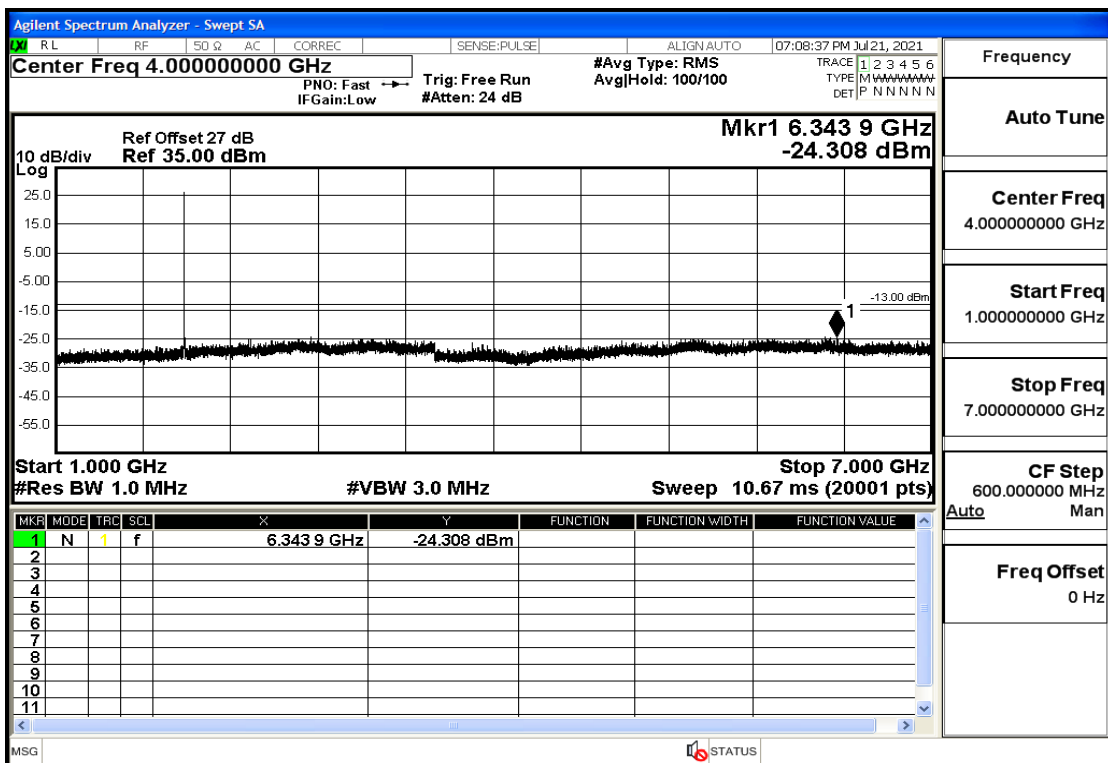

OB25-1.4-1882.5-QPSK-6#LOW@1GHz-7GHz@Pass