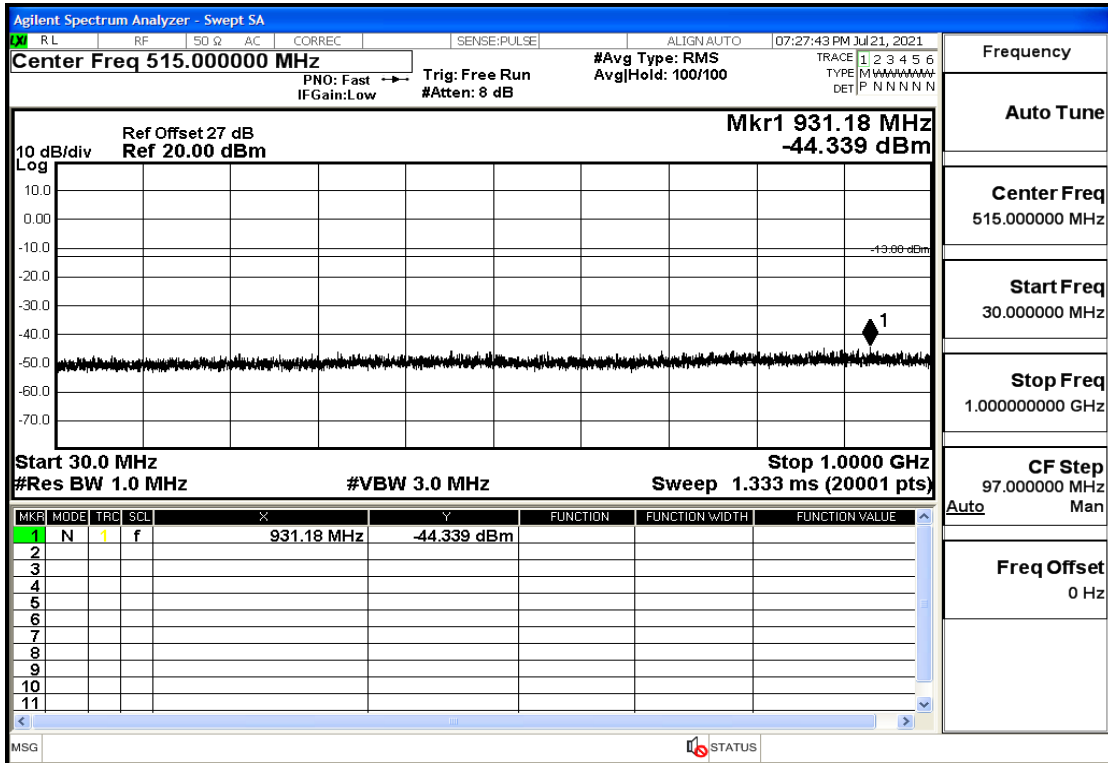

OB25-3-1882.5-QPSK-1#HIGH@30mHz-1GHz@Pass