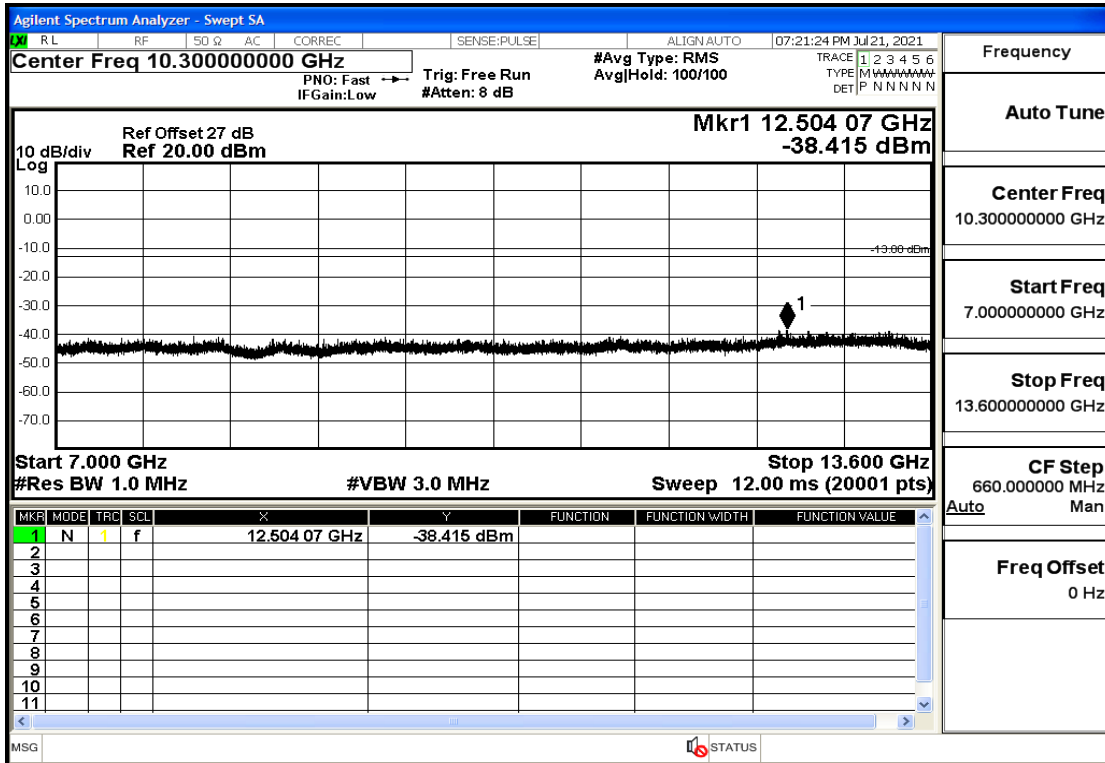

OB25-3-1851.5-QPSK-15#LOW@7GHz-13.6GHz@Pass