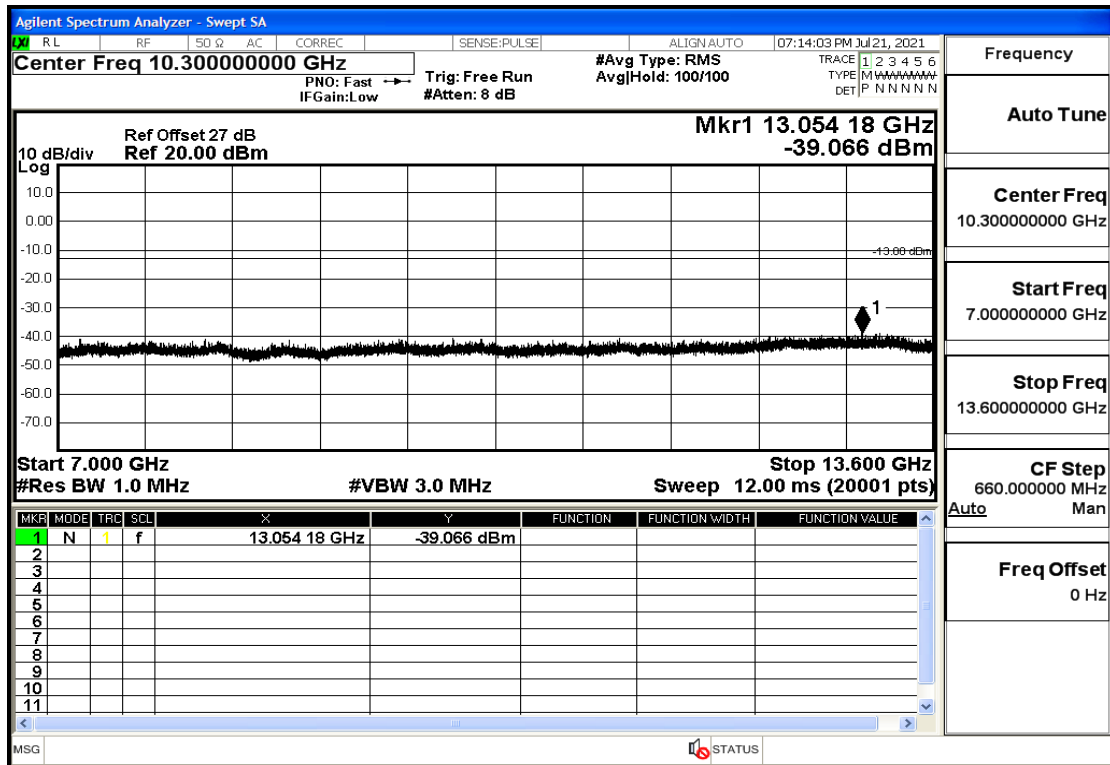

OB25-1.4-1914.3-QPSK-1#LOW@7GHz-13.6GHz@Pass