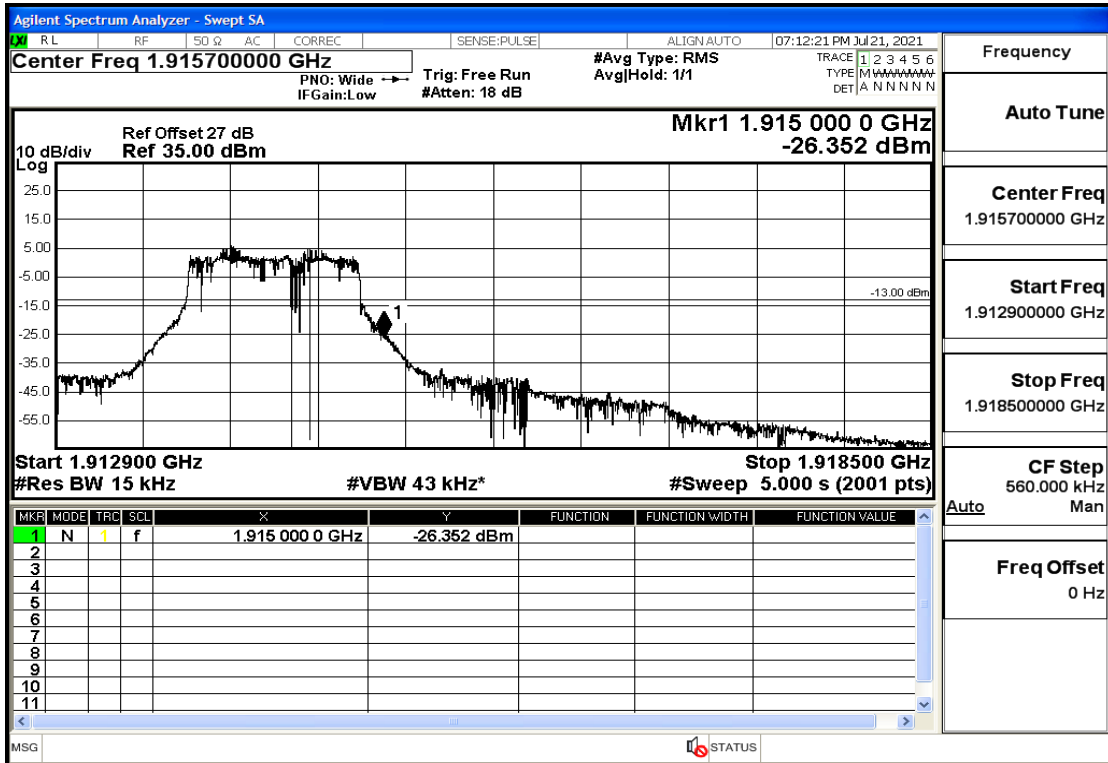

Band25-1.4-1914.3-QPSK-6#LOW@Pass