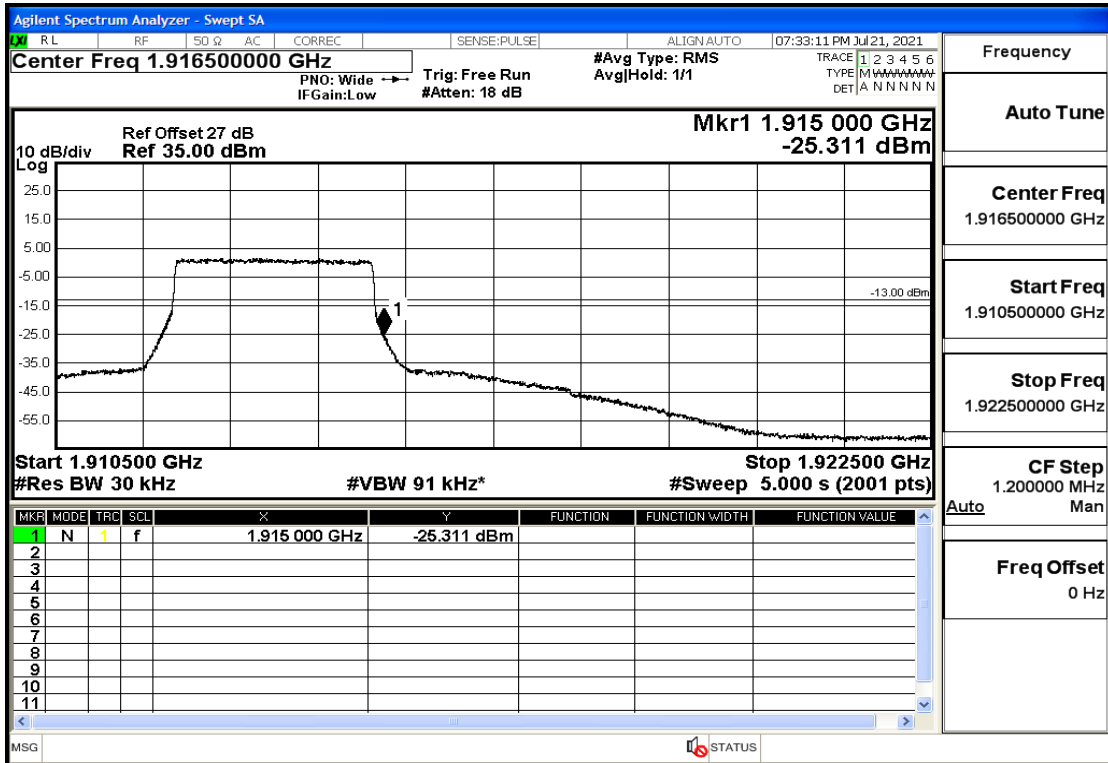

Band25-3-1913.5-16QAM-15#LOW@Pass