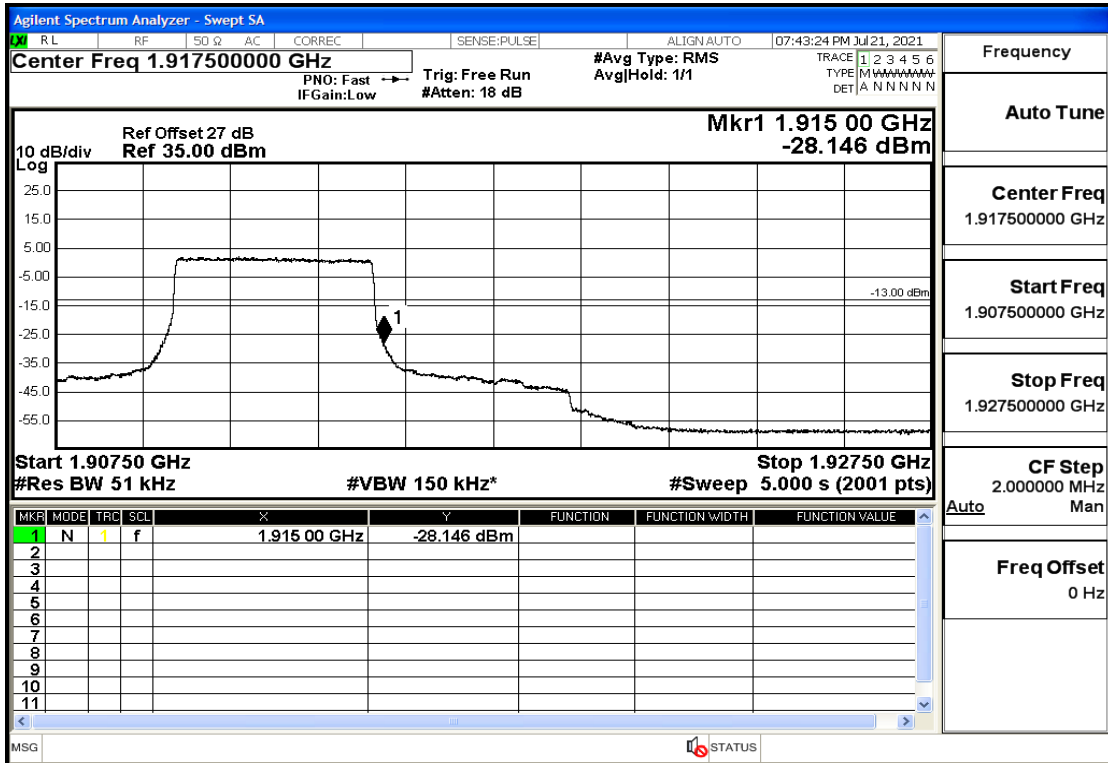

Band25-5-1912.5-QPSK-25#LOW@Pass