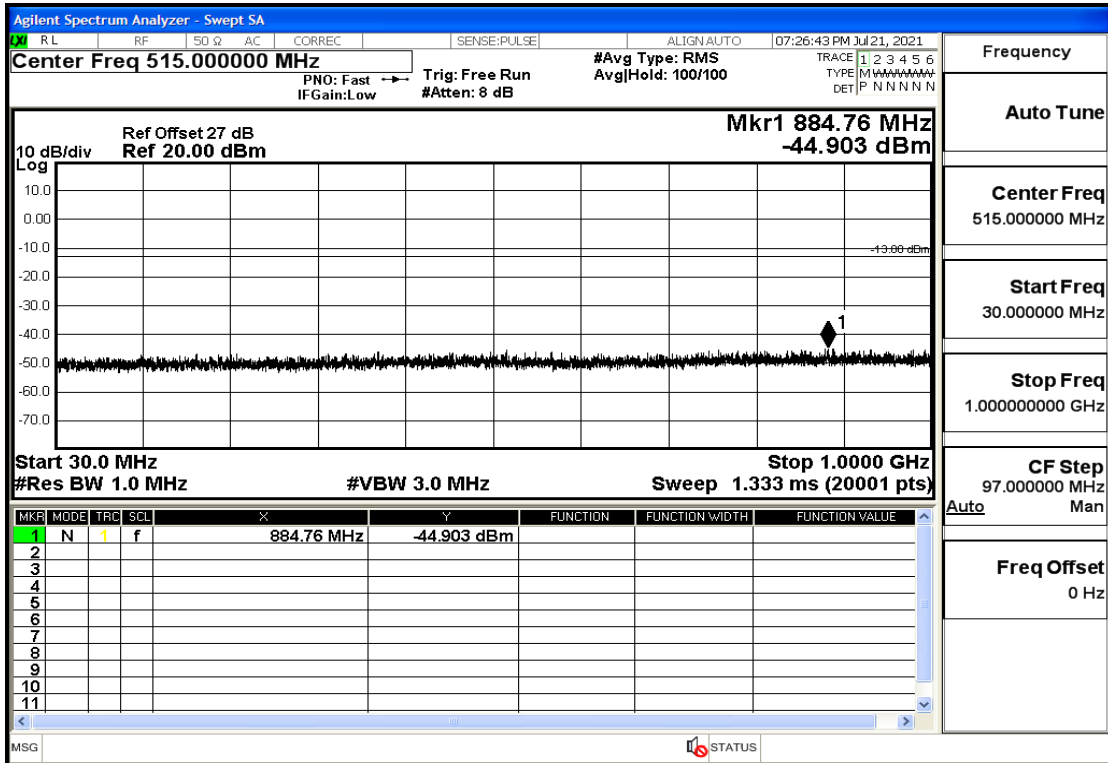

OB25-3-1882.5-QPSK-1#LOW@30mHz-1GHz@Pass