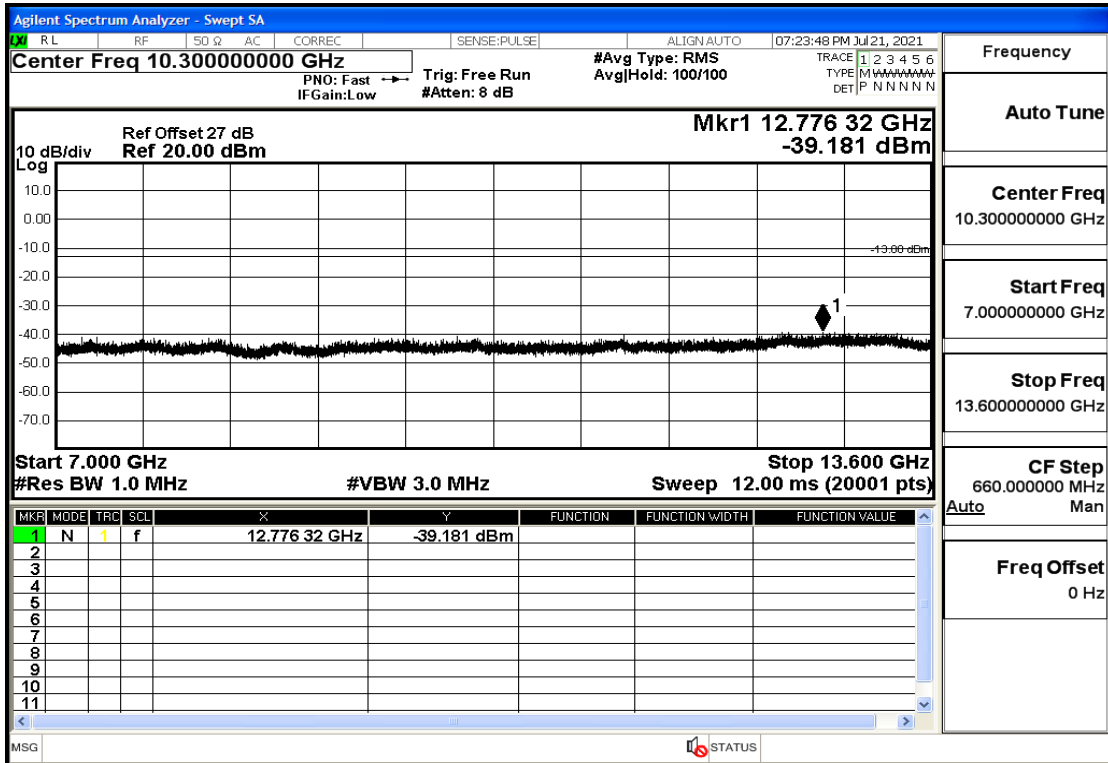

OB25-3-1851.5-QPSK-1#HIGH@7GHz-13.6GHz@Pass