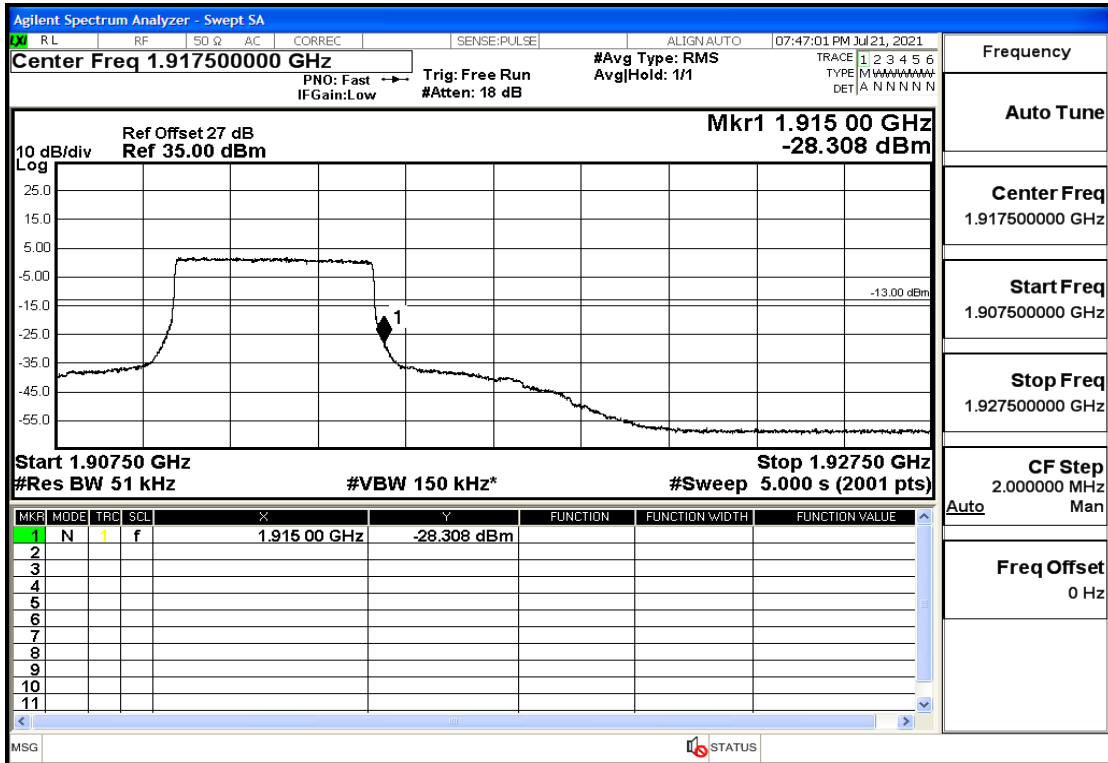

Band25-5-1912.5-16QAM-25#LOW@Pass