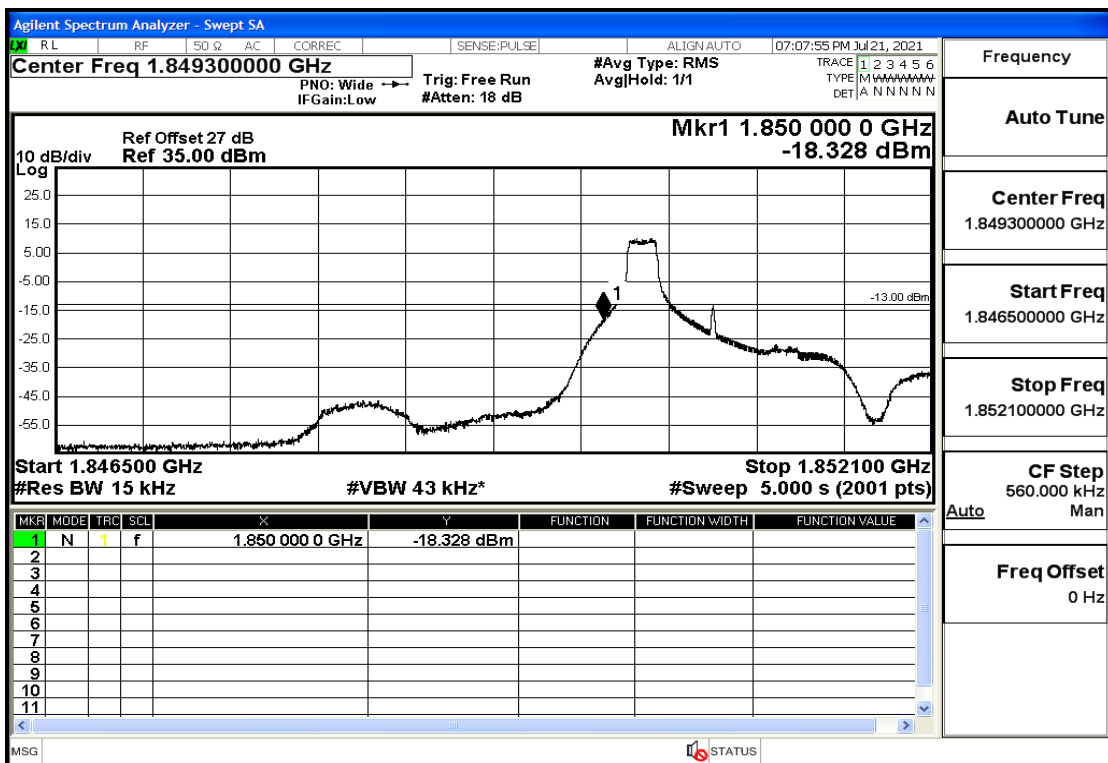

Band25-1.4-1850.7-16QAM-1#LOW@Pass