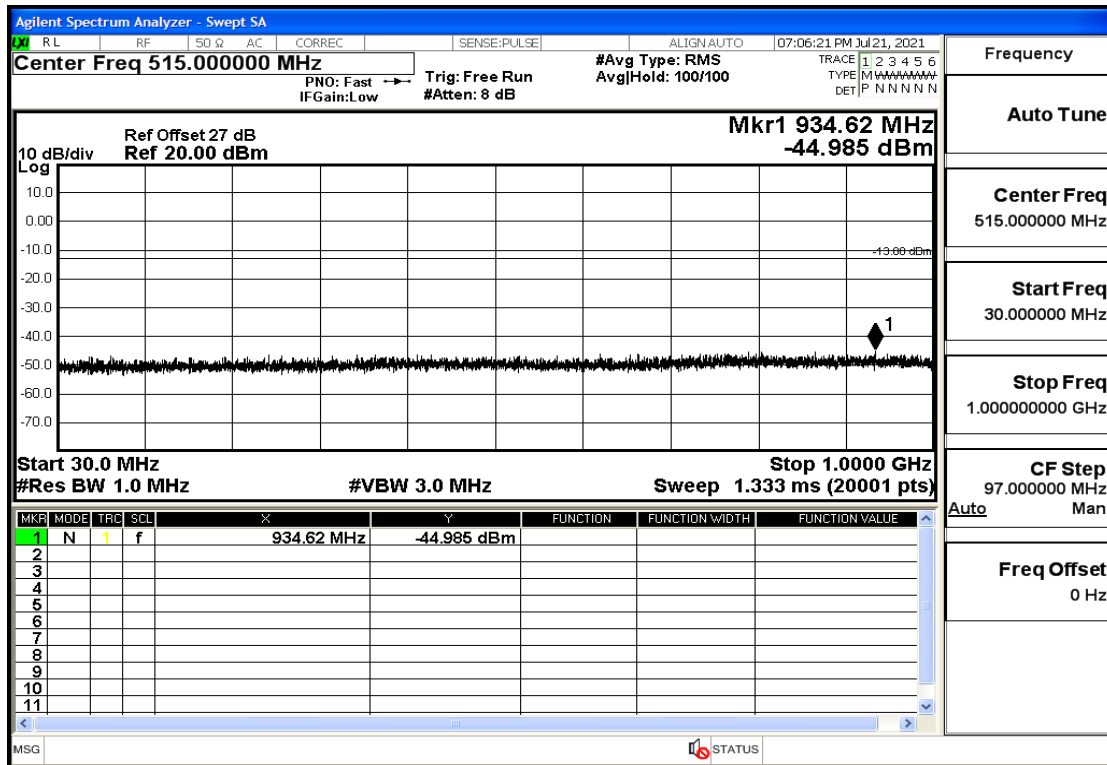

OB25-1.4-1850.7-QPSK-1#HIGH@30mHz-1GHz@Pass