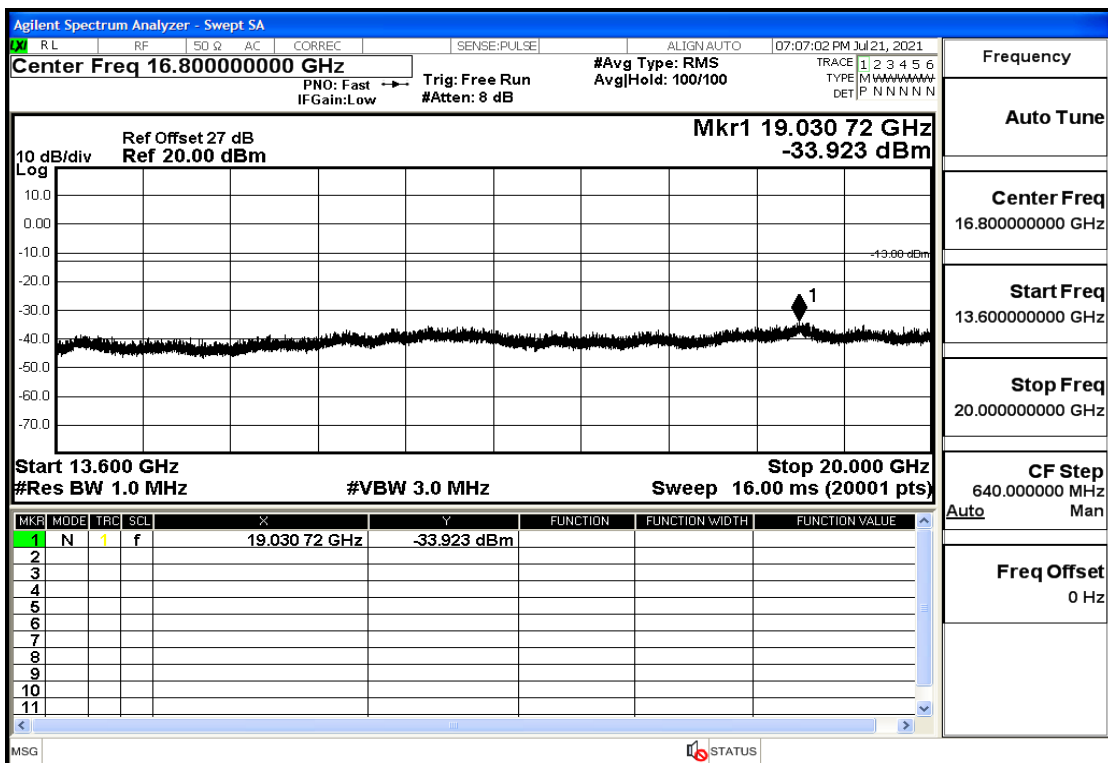

OB25-1.4-1850.7-QPSK-1#HIGH@13.6GHz-20GHz@Pass