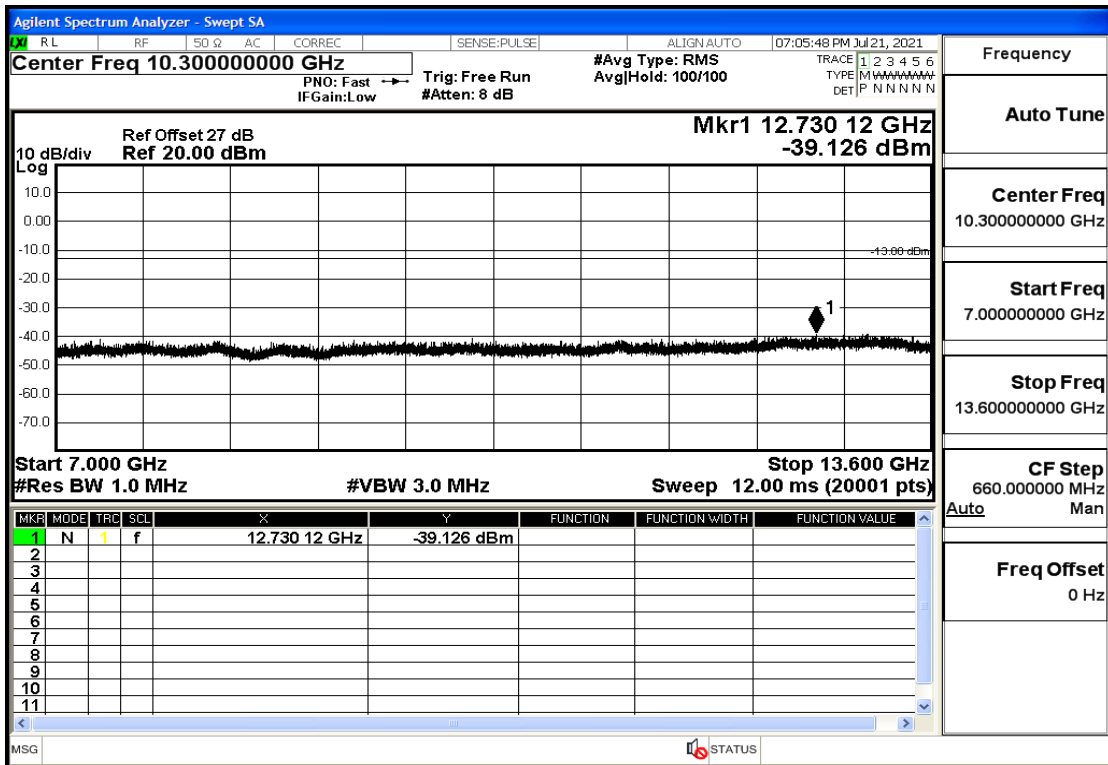

OB25-1.4-1850.7-QPSK-1#LOW@7GHz-13.6GHz@Pass