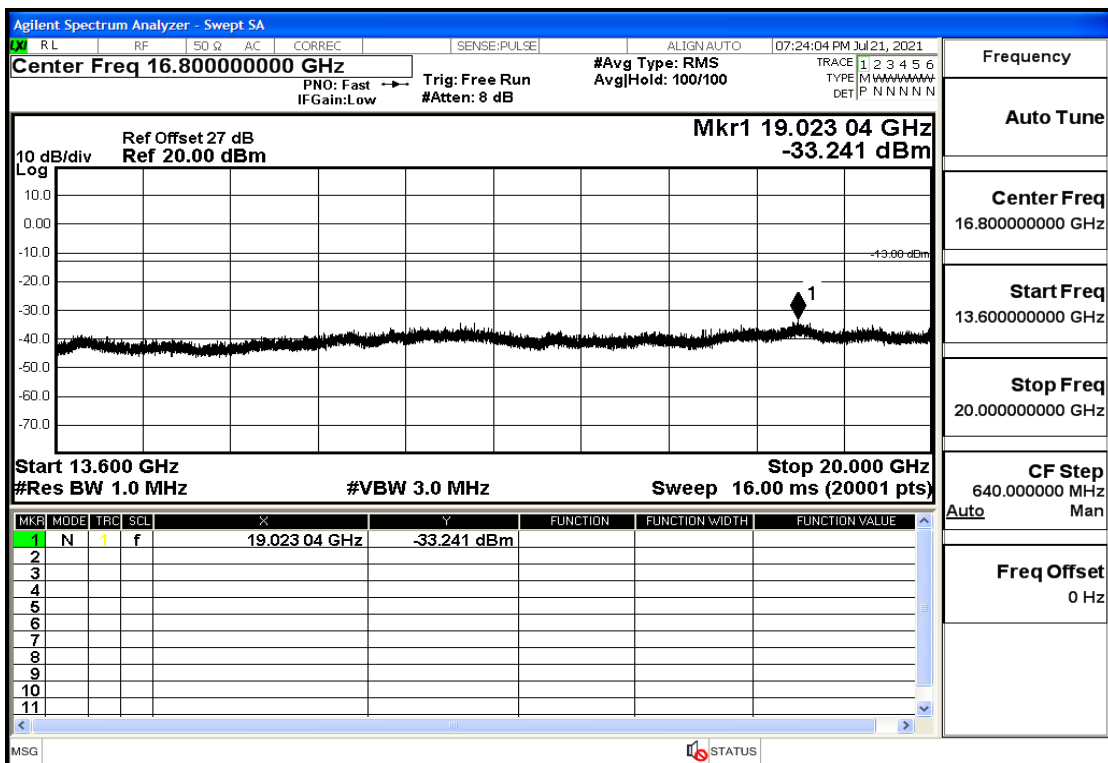

OB25-3-1851.5-QPSK-1#HIGH@13.6GHz-20GHz@Pass