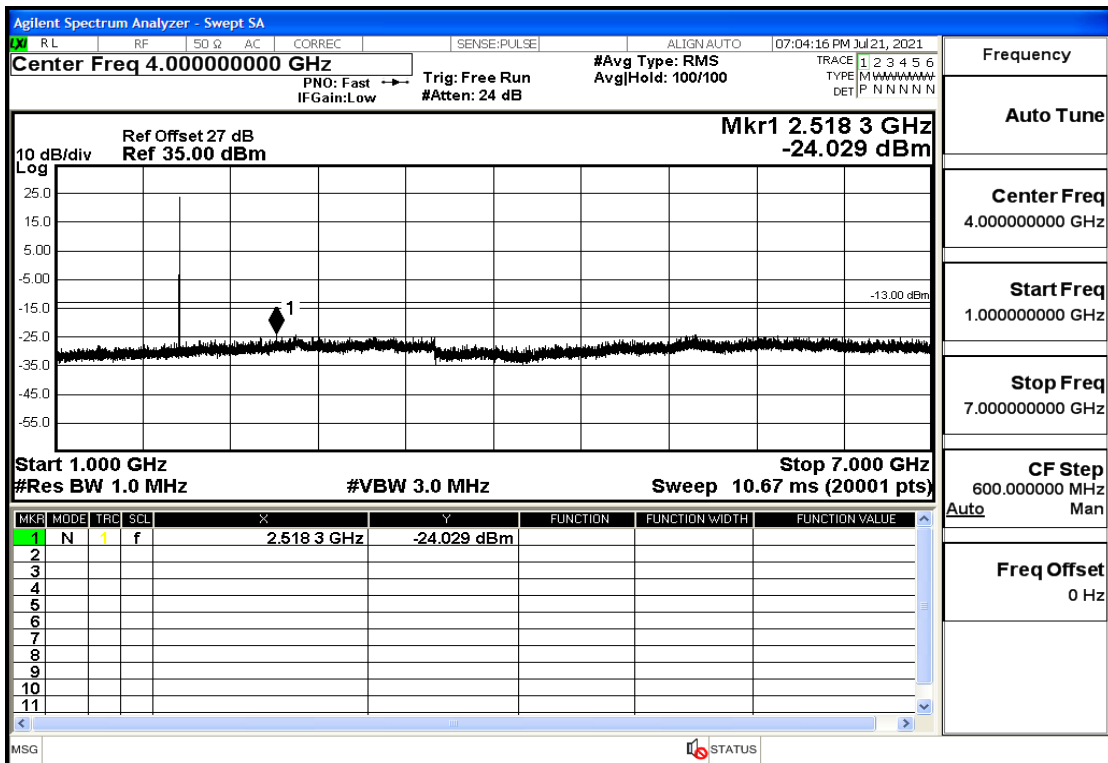

OB25-1.4-1850.7-QPSK-6#LOW@1GHz-7GHz@Pass