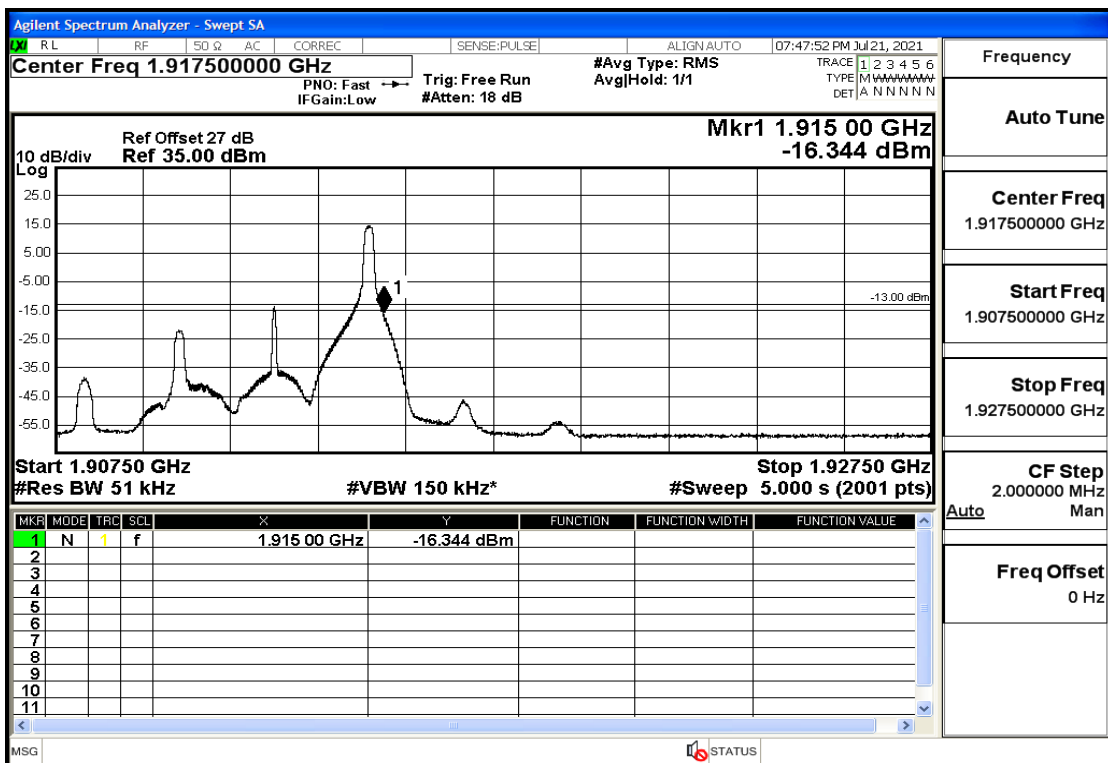

Band25-5-1912.5-QPSK-25#LOW@Pass

Band25-5-1912.5-QPSK-1#HIGH@Pass

Band25-5-1912.5-16QAM-25#LOW@Pass

Band25-5-1912.5-16QAM-1#HIGH@Pass

Conducted Spurious Emission

Band	Bandwidth(MHz)	UL Frequency(MHz)	Modulation	RB Size	RB Offset	Test Condition	Transmitter Spurious Emission(Pass/Fail)
OB25	1.4	1850.7	QPSK	6	LOW	30mHz-1GHz	Pass
OB25	1.4	1850.7	QPSK	6	LOW	1GHz-7GHz	Pass
OB25	1.4	1850.7	QPSK	6	LOW	7GHz-13.6GHz	Pass
OB25	1.4	1850.7	QPSK	6	LOW	13.6GHz-20GHz	Pass
OB25	1.4	1850.7	QPSK	1	LOW	30mHz-1GHz	Pass
OB25	1.4	1850.7	QPSK	1	LOW	1GHz-7GHz	Pass
OB25	1.4	1850.7	QPSK	1	LOW	7GHz-13.6GHz	Pass
OB25	1.4	1850.7	QPSK	1	LOW	13.6GHz-20GHz	Pass
OB25	1.4	1850.7	QPSK	1	HIGH	30mHz-1GHz	Pass
OB25	1.4	1850.7	QPSK	1	HIGH	1GHz-7GHz	Pass
OB25	1.4	1850.7	QPSK	1	HIGH	7GHz-13.6GHz	Pass
OB25	1.4	1850.7	QPSK	1	HIGH	13.6GHz-20GHz	Pass
OB25	1.4	1882.5	QPSK	6	LOW	30mHz-1GHz	Pass
OB25	1.4	1882.5	QPSK	6	LOW	1GHz-7GHz	Pass
OB25	1.4	1882.5	QPSK	6	LOW	7GHz-13.6GHz	Pass
OB25	1.4	1882.5	QPSK	6	LOW	13.6GHz-20GHz	Pass
OB25	1.4	1882.5	QPSK	1	LOW	30mHz-1GHz	Pass
OB25	1.4	1882.5	QPSK	1	LOW	1GHz-7GHz	Pass
OB25	1.4	1882.5	QPSK	1	LOW	7GHz-13.6GHz	Pass
OB25	1.4	1882.5	QPSK	1	LOW	13.6GHz-20GHz	Pass
OB25	1.4	1882.5	QPSK	1	HIGH	30mHz-1GHz	Pass
OB25	1.4	1882.5	QPSK	1	HIGH	1GHz-7GHz	Pass
OB25	1.4	1882.5	QPSK	1	HIGH	7GHz-13.6GHz	Pass
OB25	1.4	1882.5	QPSK	1	HIGH	13.6GHz-20GHz	Pass
OB25	1.4	1914.3	QPSK	6	LOW	30mHz-1GHz	Pass
OB25	1.4	1914.3	QPSK	6	LOW	1GHz-7GHz	Pass
OB25	1.4	1914.3	QPSK	6	LOW	7GHz-13.6GHz	Pass
OB25	1.4	1914.3	QPSK	6	LOW	13.6GHz-20GHz	Pass
OB25	1.4	1914.3	QPSK	1	LOW	30mHz-1GHz	Pass
OB25	1.4	1914.3	QPSK	1	LOW	1GHz-7GHz	Pass
OB25	1.4	1914.3	QPSK	1	LOW	7GHz-13.6GHz	Pass
OB25	1.4	1914.3	QPSK	1	LOW	13.6GHz-20GHz	Pass
OB25	1.4	1914.3	QPSK	1	HIGH	30mHz-1GHz	Pass
OB25	1.4	1914.3	QPSK	1	HIGH	1GHz-7GHz	Pass
OB25	1.4	1914.3	QPSK	1	HIGH	7GHz-13.6GHz	Pass
OB25	1.4	1914.3	QPSK	1	HIGH	13.6GHz-20GHz	Pass
OB25	3	1851.5	QPSK	15	LOW	30mHz-1GHz	Pass
OB25	3	1851.5	QPSK	15	LOW	1GHz-7GHz	Pass
OB25	3	1851.5	QPSK	15	LOW	7GHz-13.6GHz	Pass
OB25	3	1851.5	QPSK	15	LOW	13.6GHz-20GHz	Pass