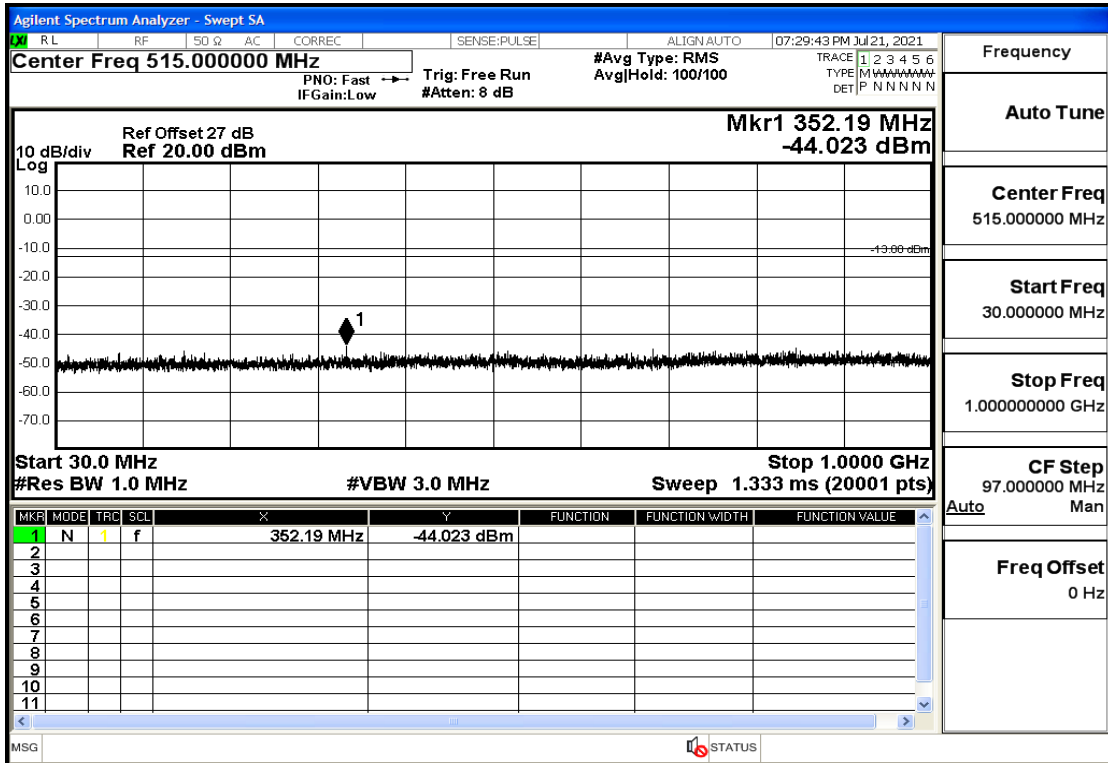

OB25-3-1913.5-QPSK-15#LOW@30mHz-1GHz@Pass