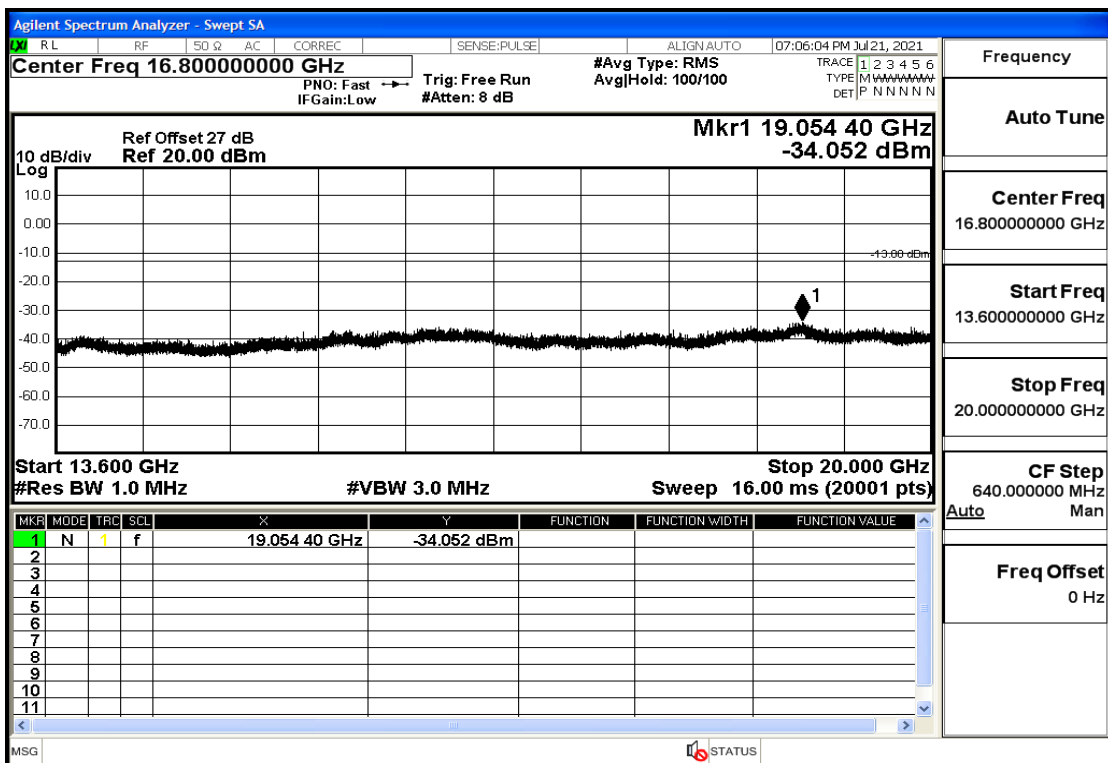

OB25-1.4-1850.7-QPSK-1#LOW@13.6GHz-20GHz@Pass