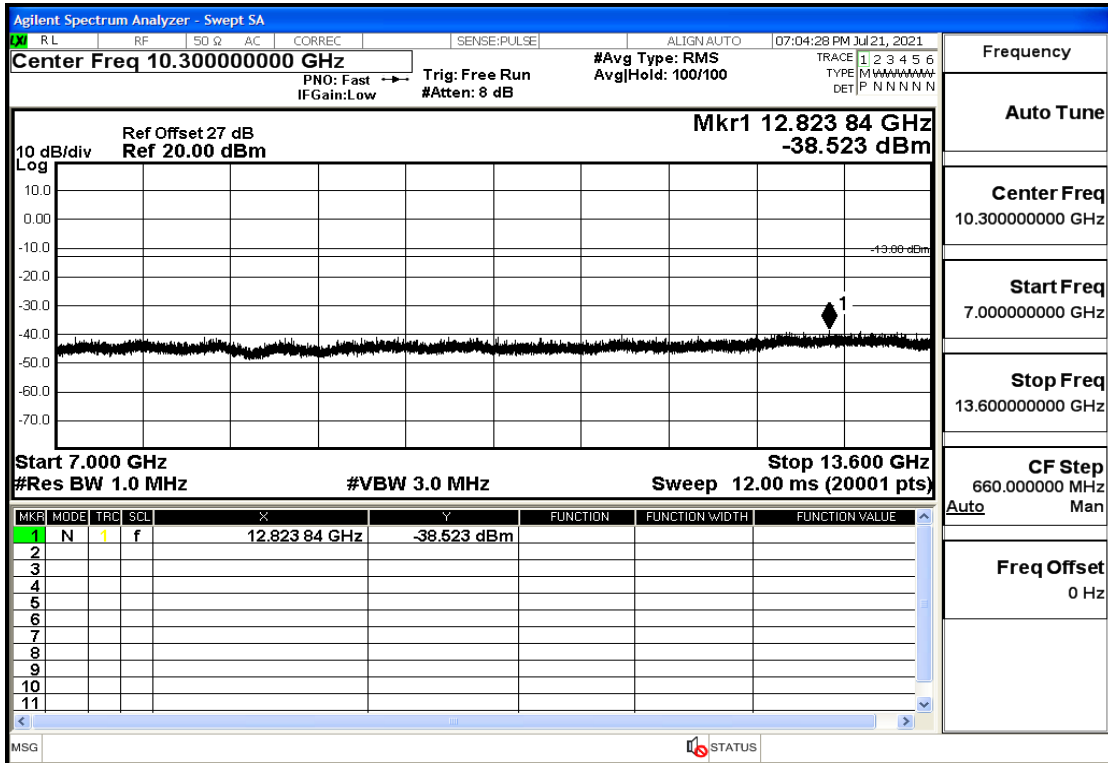

OB25-1.4-1850.7-QPSK-6#LOW@7GHz-13.6GHz@Pass