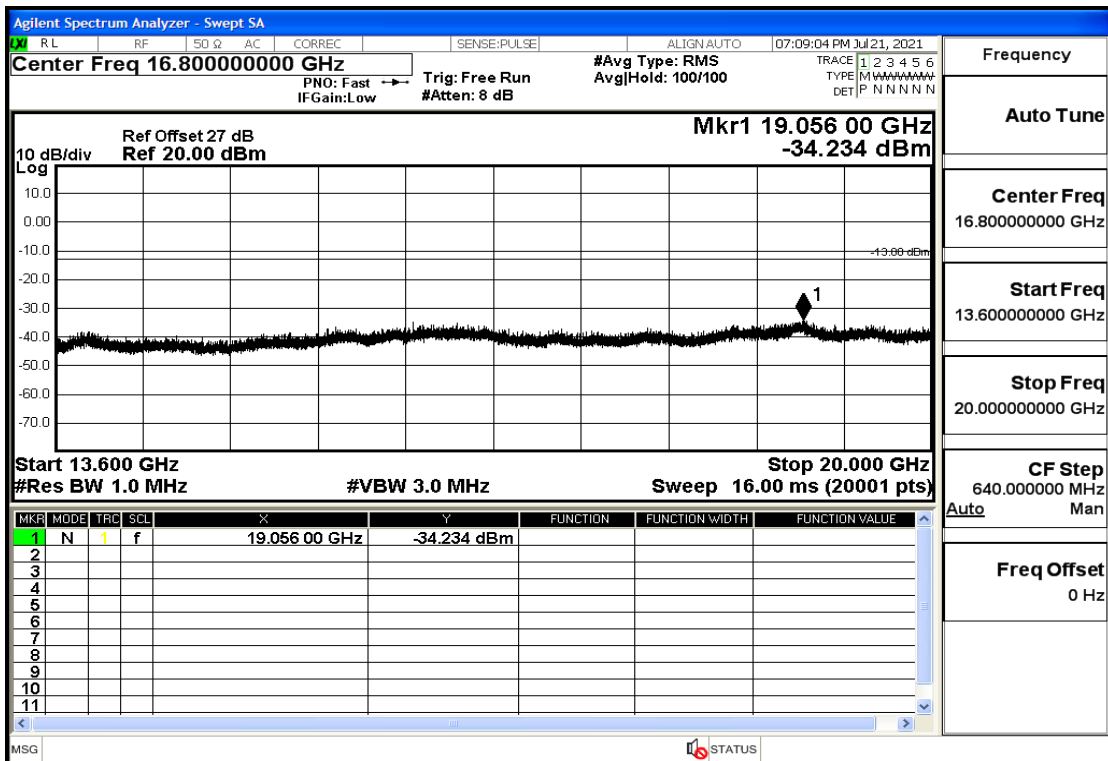

OB25-1.4-1882.5-QPSK-6#LOW@13.6GHz-20GHz@Pass