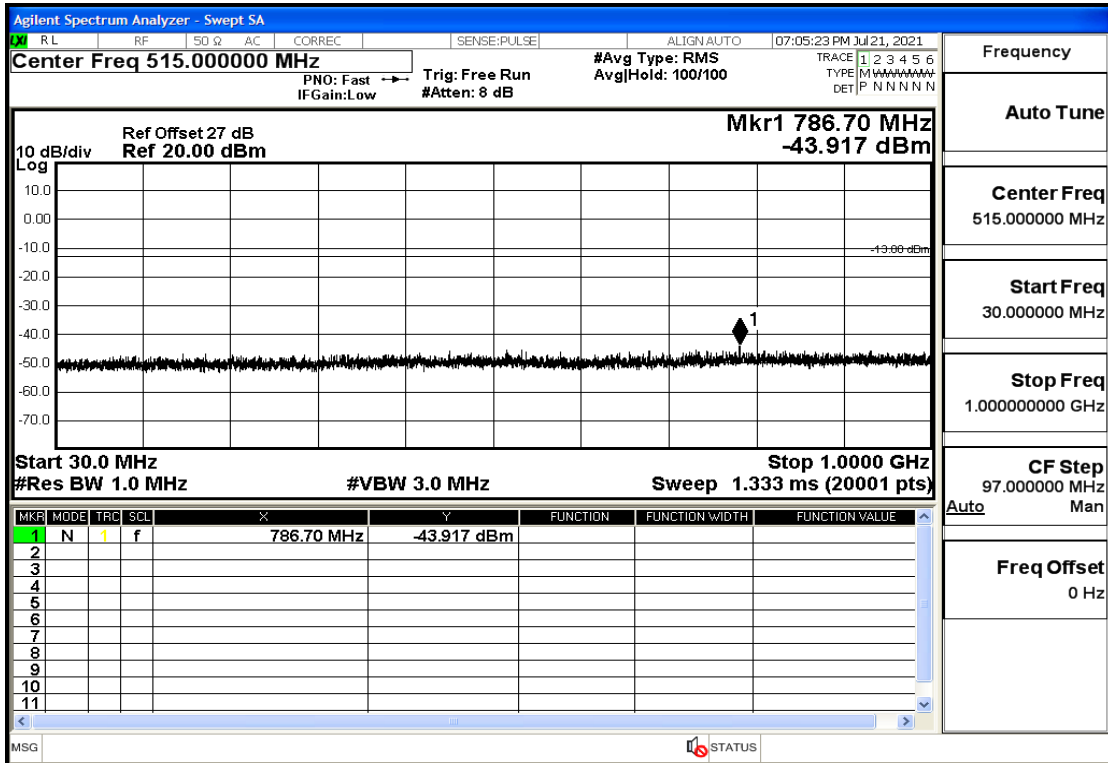

OB25-1.4-1850.7-QPSK-1#LOW@30mHz-1GHz@Pass