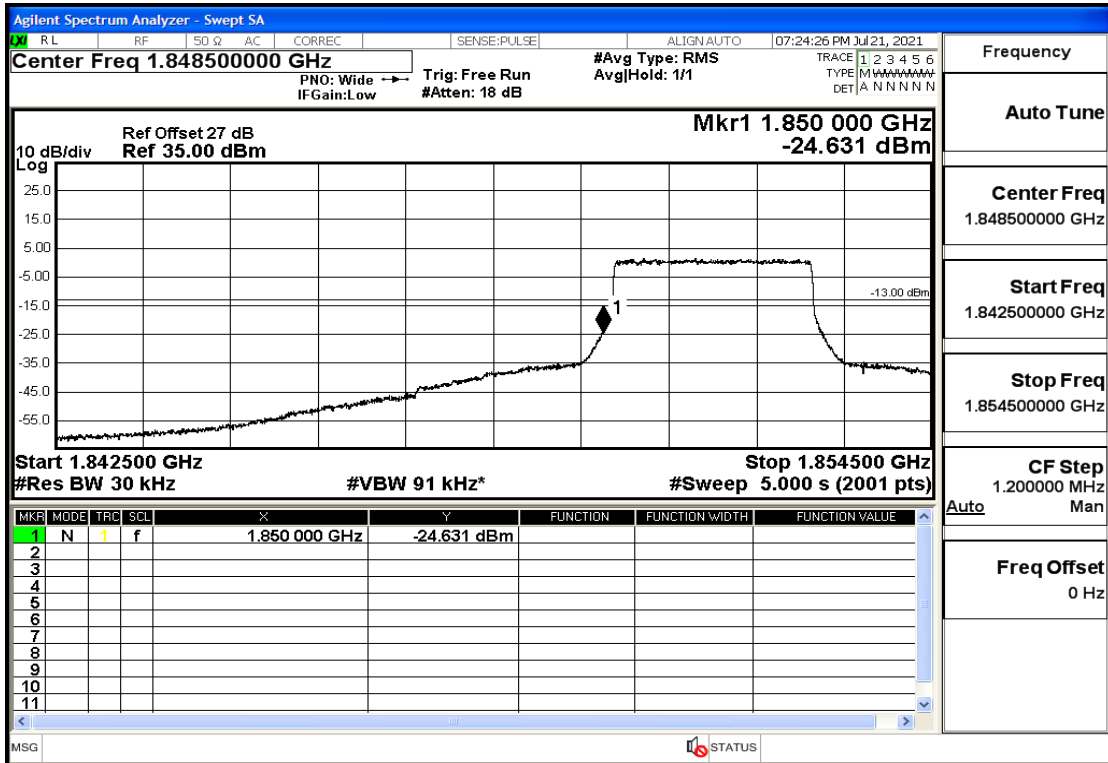

Band25-3-1851.5-16QAM-15#LOW@Pass