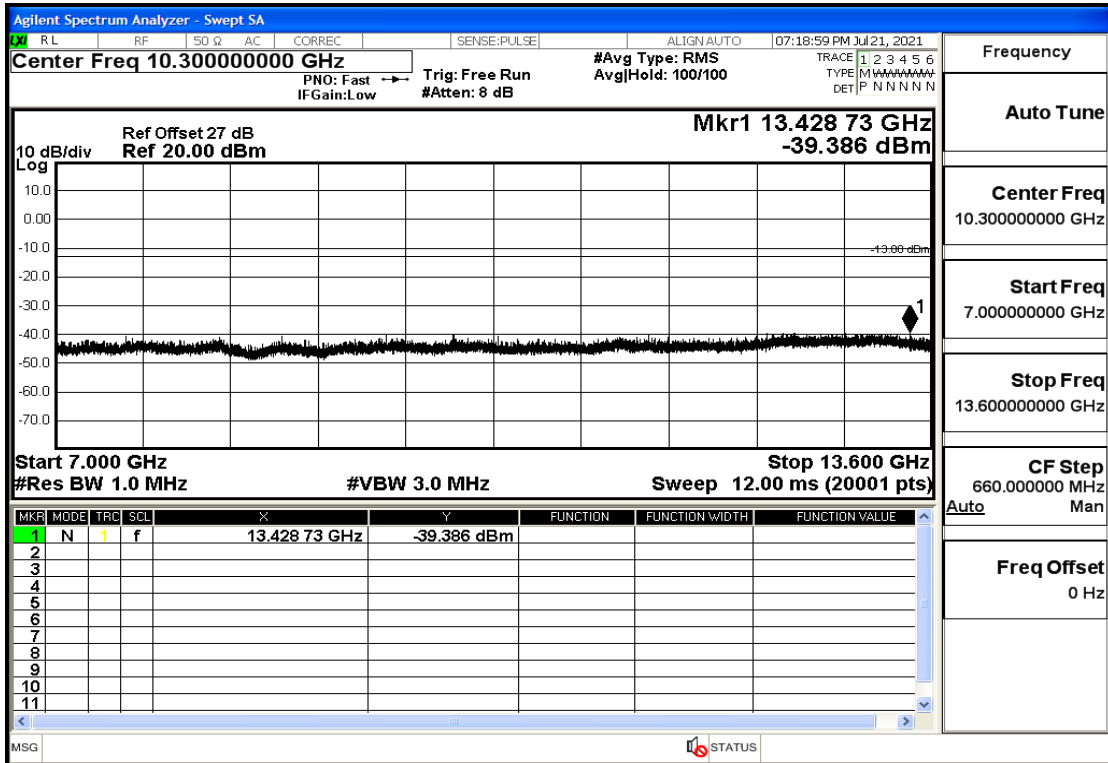

OB25-1.4-1914.3-QPSK-1#HIGH@7GHz-13.6GHz@Pass