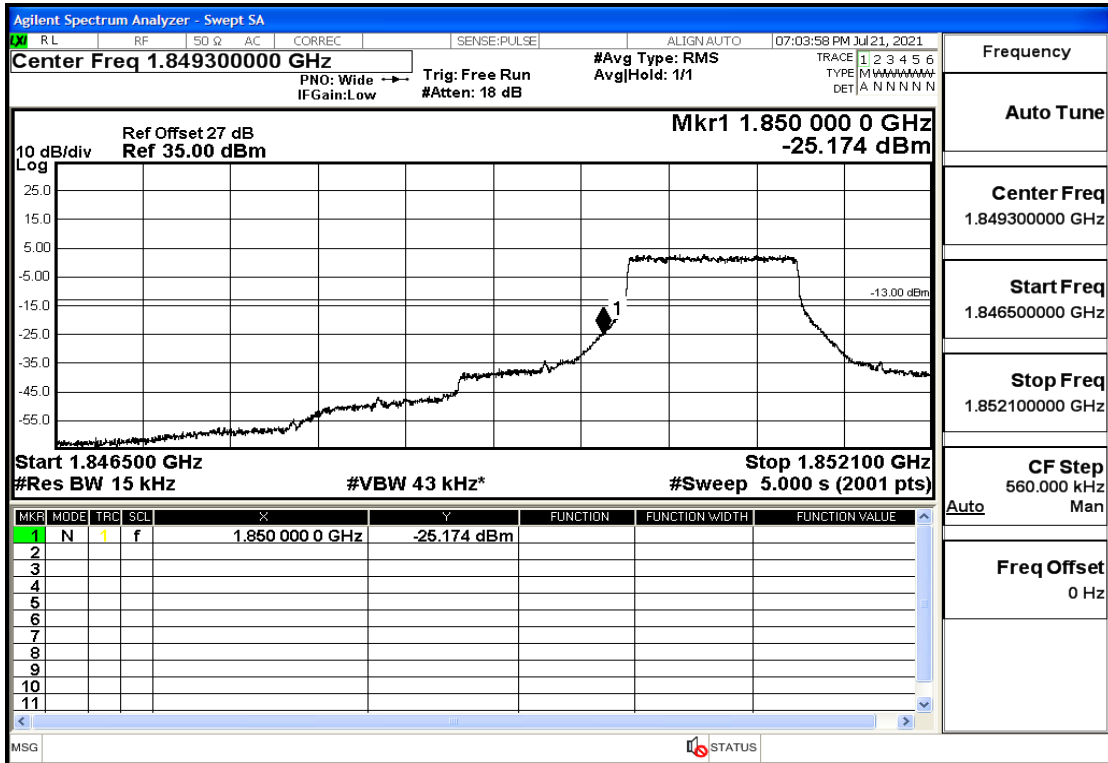

Band25-1.4-1850.7-QPSK-6#LOW@Pass