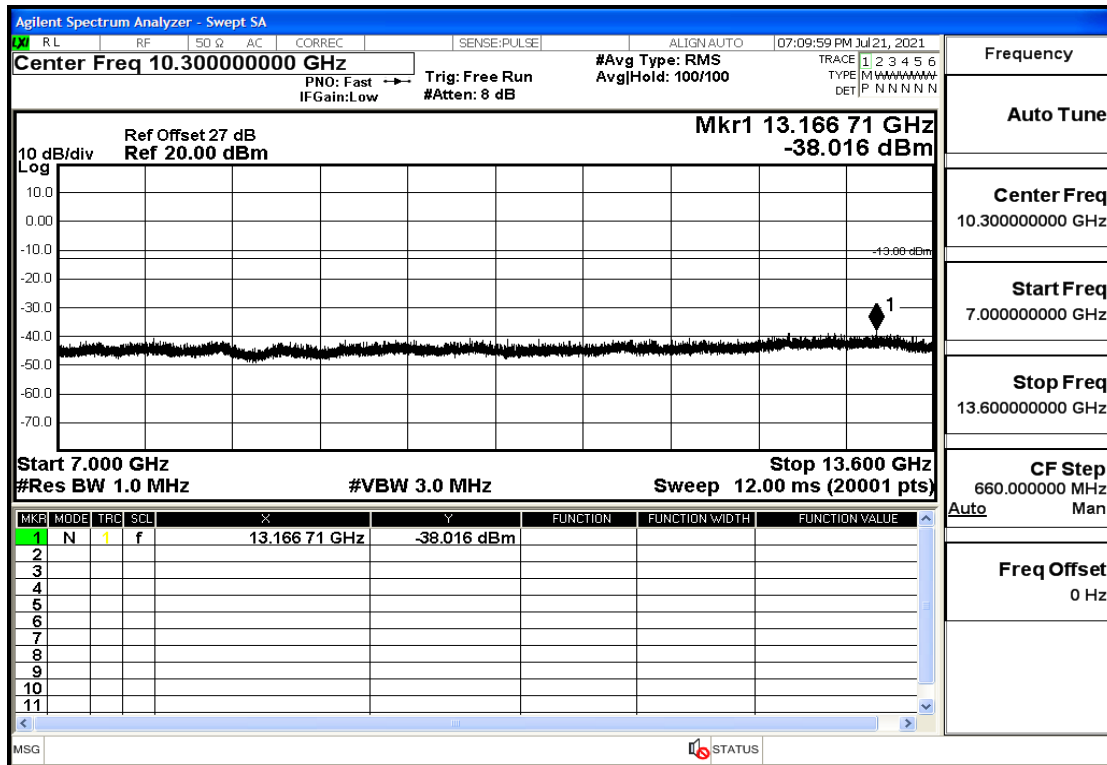

RF Test Data for LTE (Conducted Measurement)

Product Name: FastHelp Home Emergency Alert Device – V4-4G

Trade Mark: FastHelp

Test Model: FH-V4-4G

Sample ID: TZ210702403-1#

FCC ID: 2AJG4-FH-V4-4G

Environmental Conditions

OB25-1.4-1882.5-QPSK-6#LOW@13.6GHz-20GHz@Pass

OB25-1.4-1882.5-QPSK-1#LOW@30mHz-1GHz@Pass

OB25-1.4-1882.5-QPSK-1#LOW@1GHz-7GHz@Pass

OB25-1.4-1882.5-QPSK-1#LOW@7GHz-13.6GHz@Pass

OB25-1.4-1882.5-QPSK-1#LOW@13.6GHz-20GHz@Pass