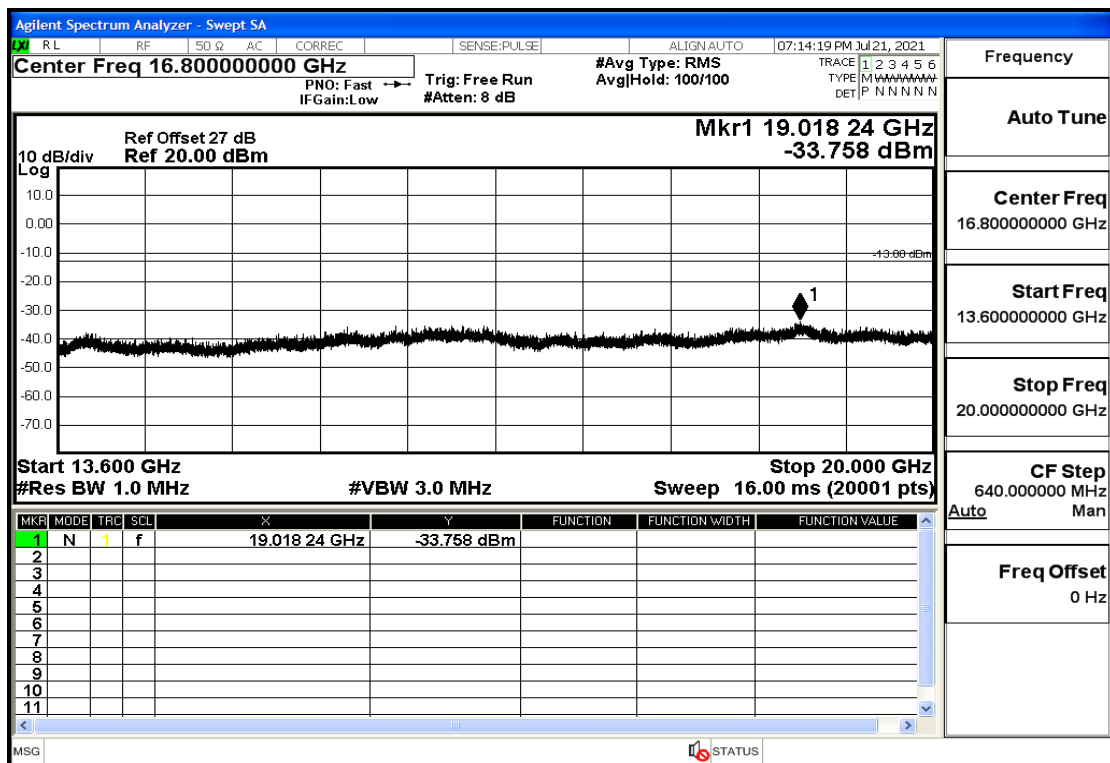

OB25-1.4-1914.3-QPSK-1#LOW@13.6GHz-20GHz@Pass