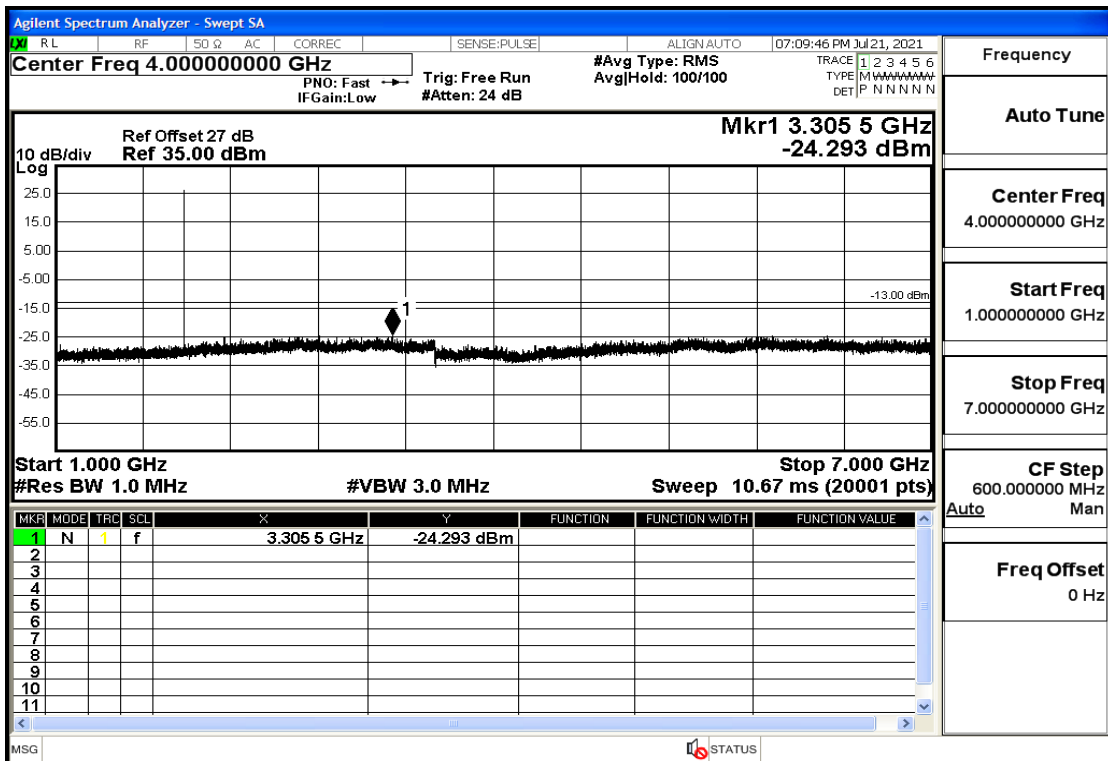

OB25-1.4-1882.5-QPSK-1#LOW@1GHz-7GHz@Pass