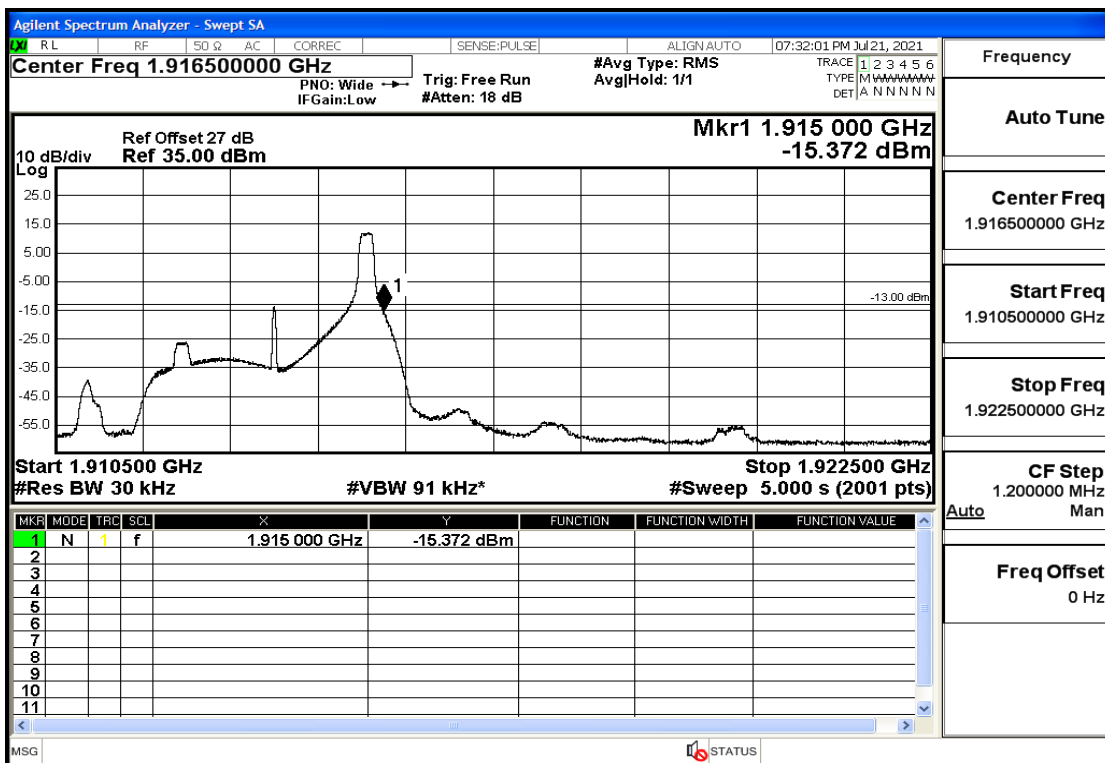

Band25-3-1913.5-QPSK-1#HIGH@Pass