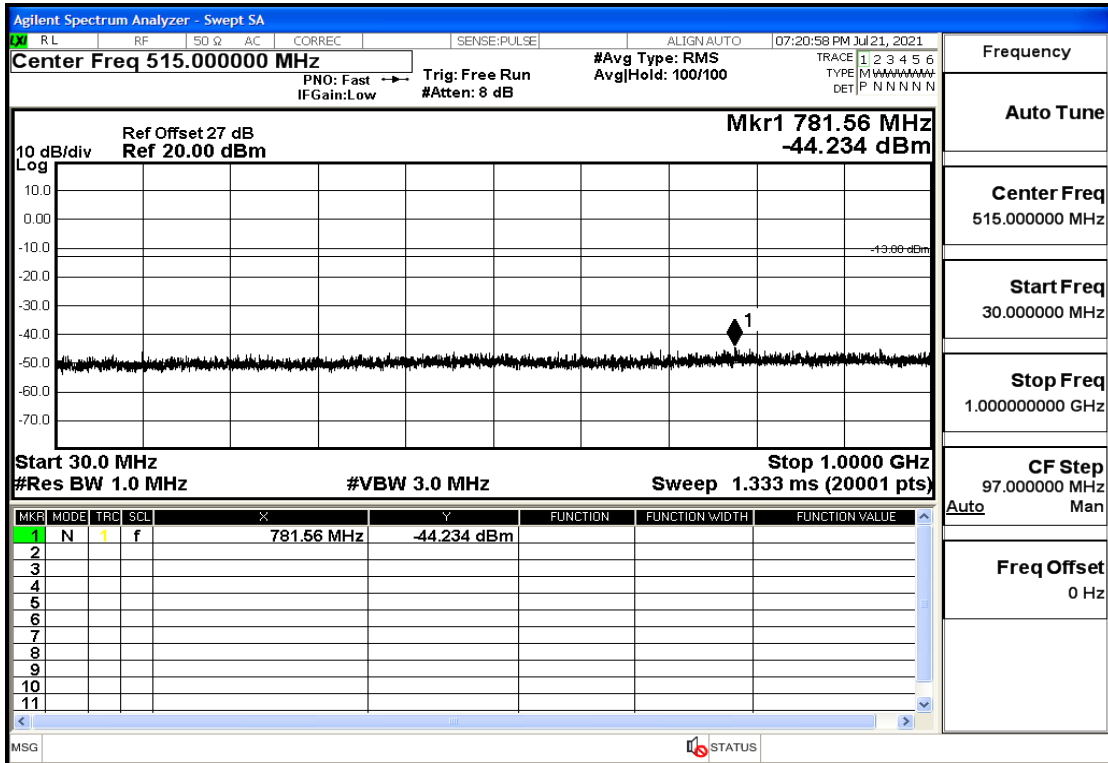

OB25-3-1851.5-QPSK-15#LOW@30mHz-1GHz@Pass