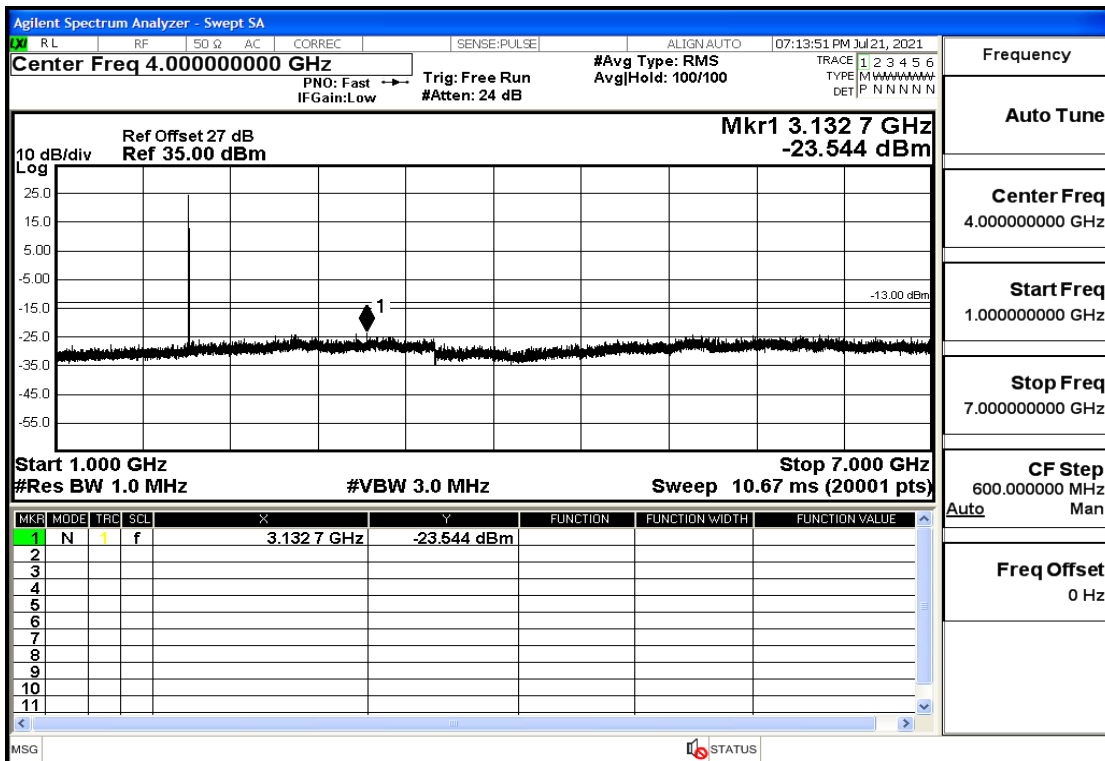

OB25-1.4-1914.3-QPSK-1#LOW@1GHz-7GHz@Pass