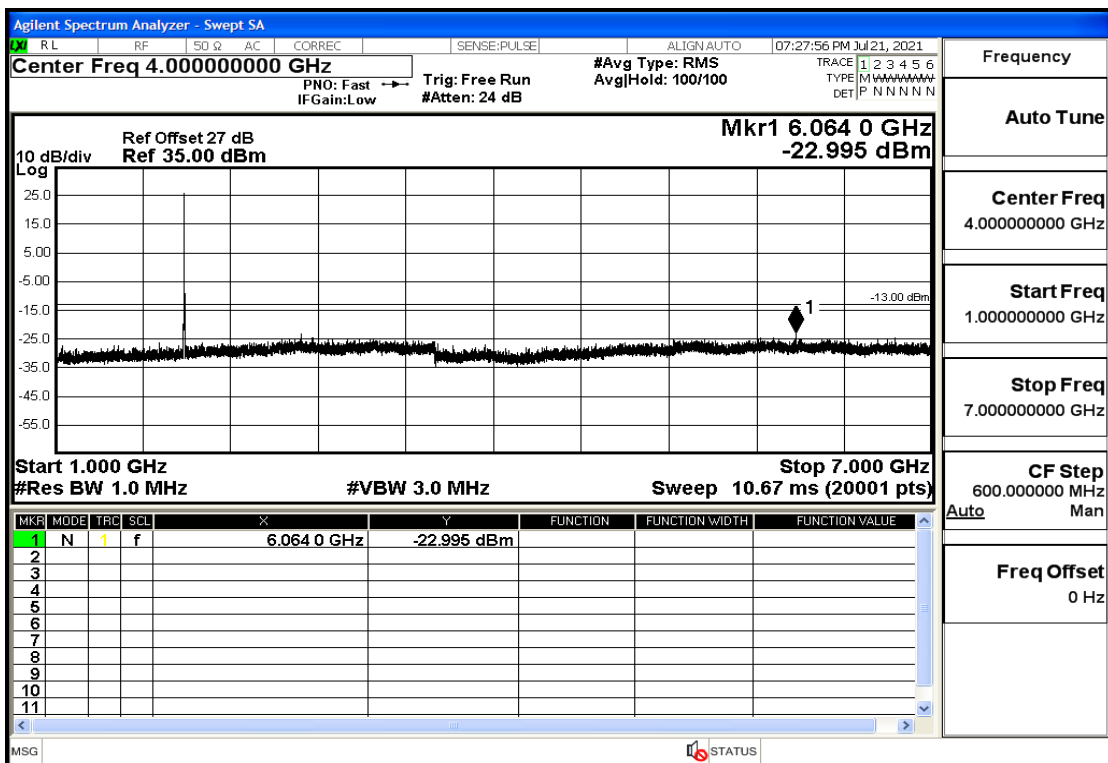

OB25-3-1882.5-QPSK-1#HIGH@1GHz-7GHz@Pass