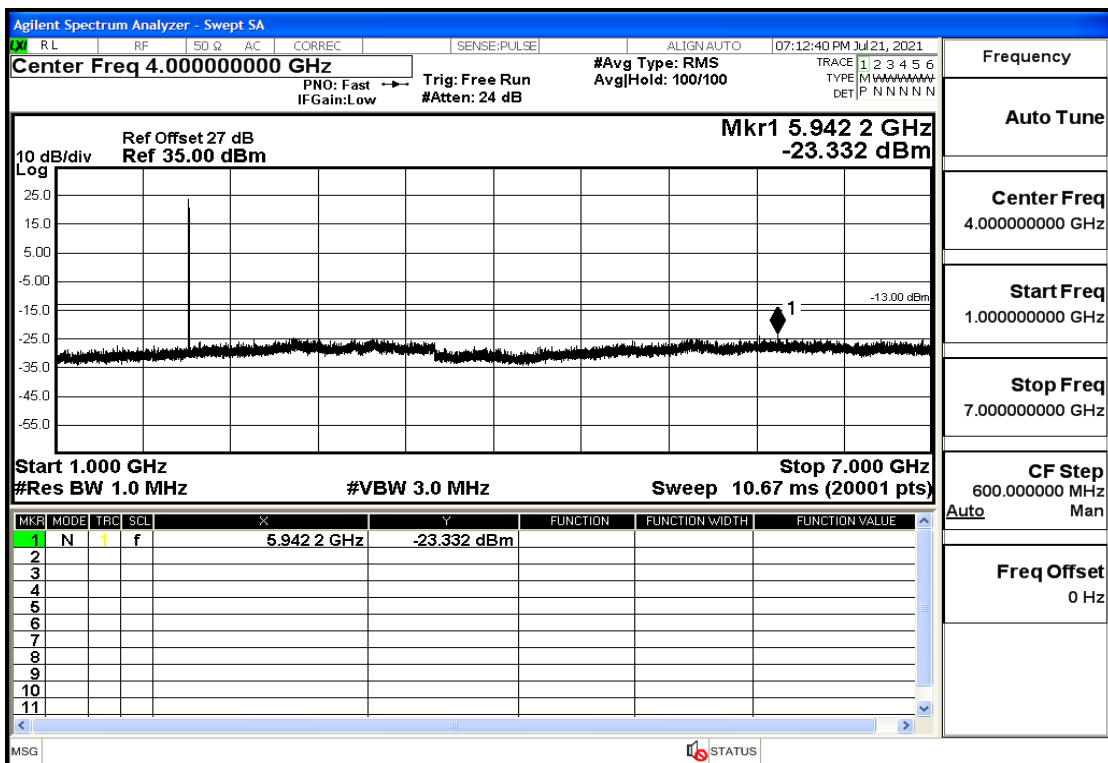

OB25-1.4-1914.3-QPSK-6#LOW@1GHz-7GHz@Pass