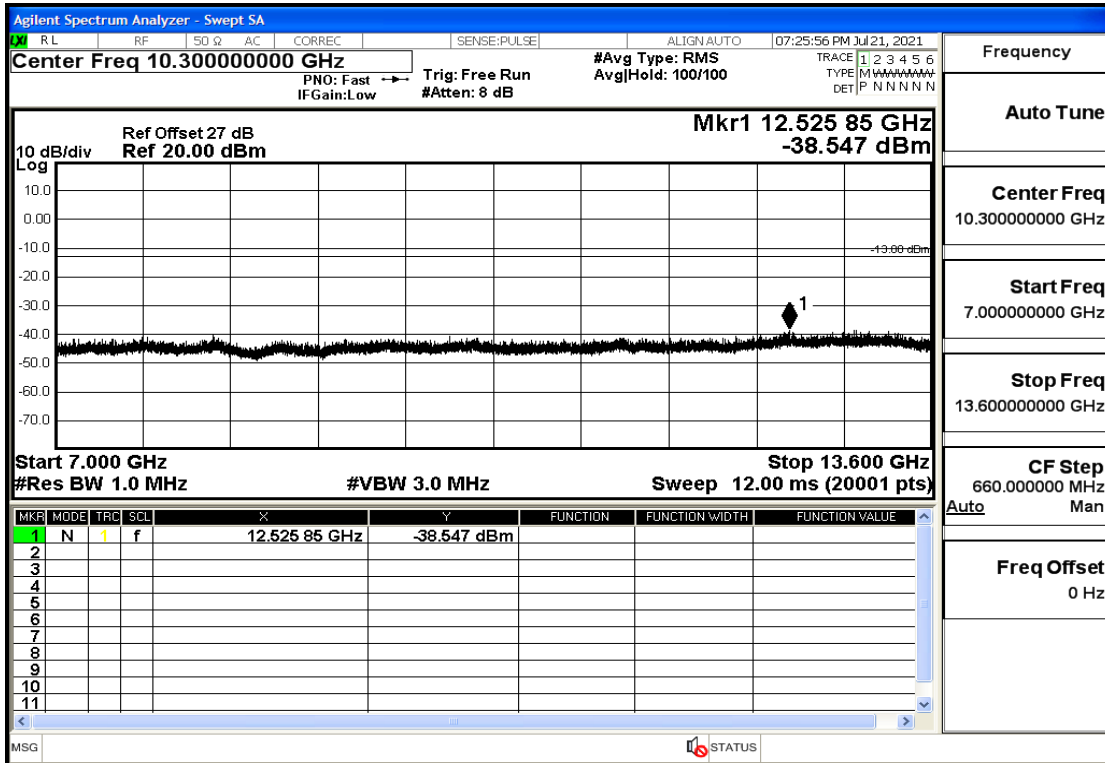

OB25-3-1882.5-QPSK-15#LOW@7GHz-13.6GHz@Pass