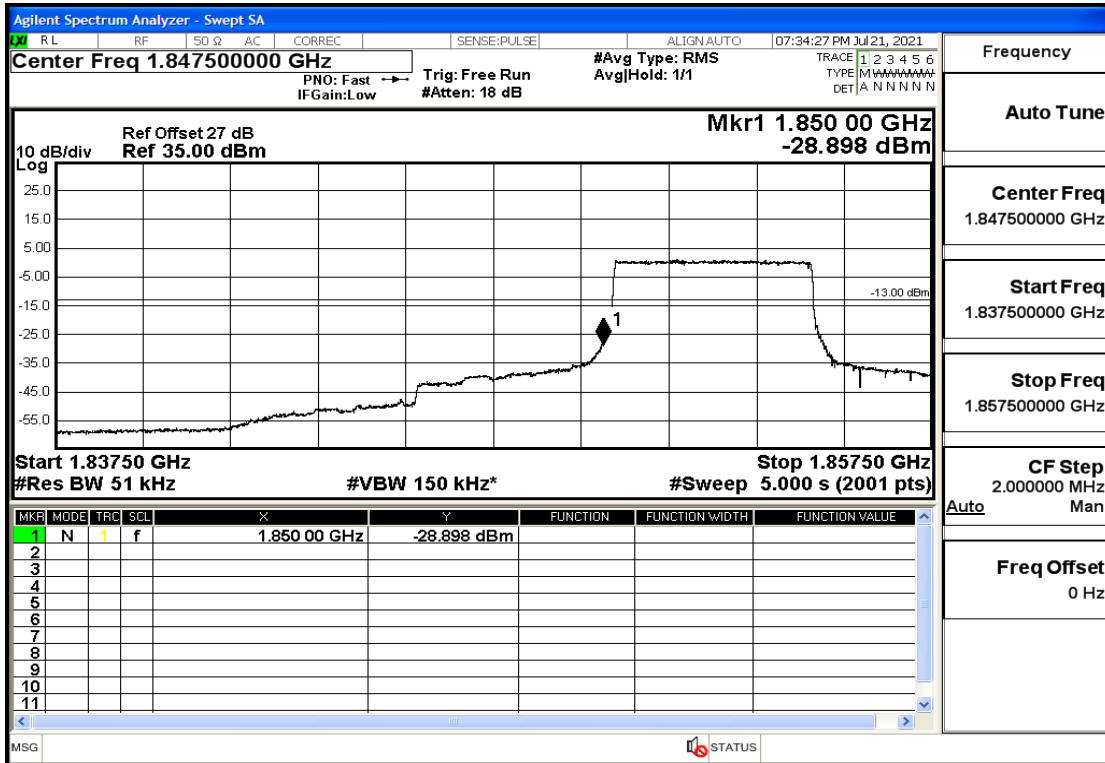

Band25-5-1852.5-QPSK-25#LOW@Pass