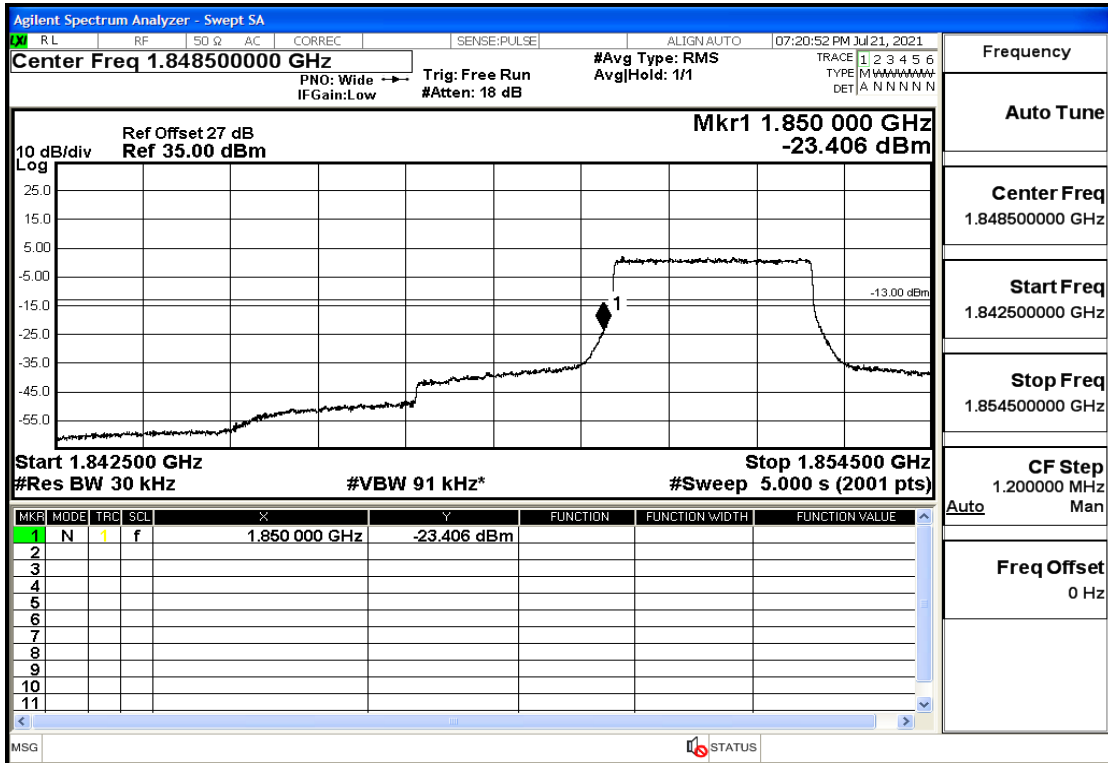

Band25-3-1851.5-QPSK-15#LOW@Pass