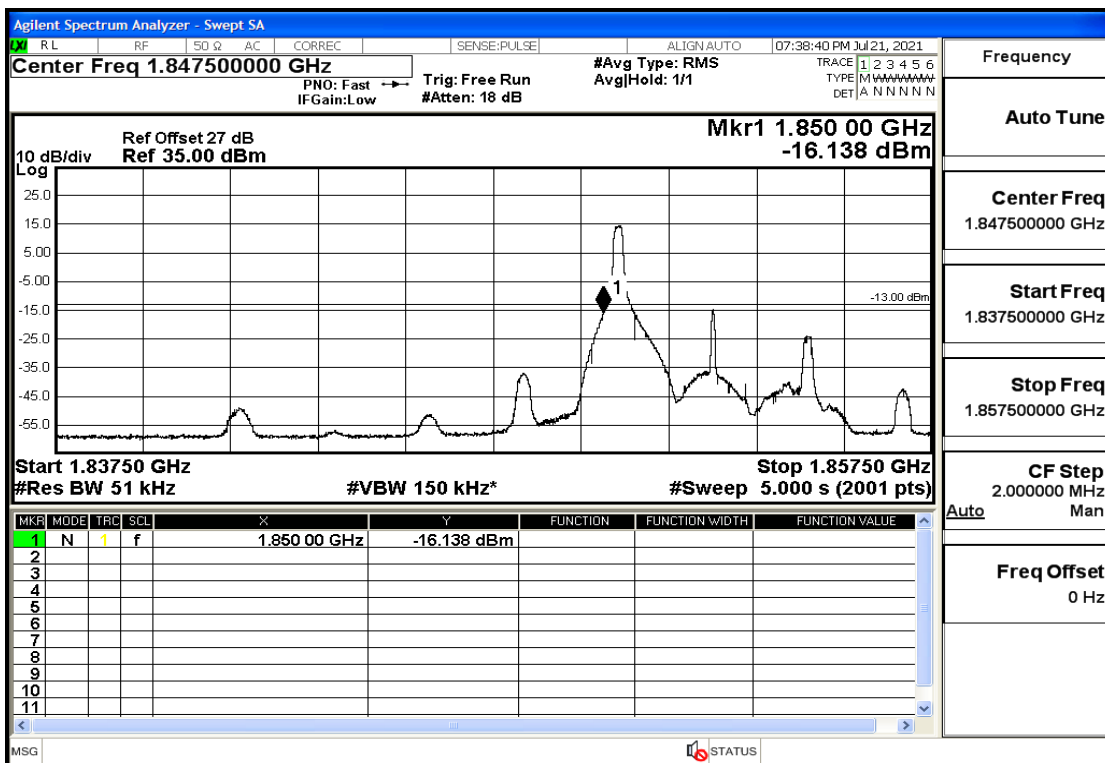

Band25-5-1852.5-16QAM-1#LOW@Pass