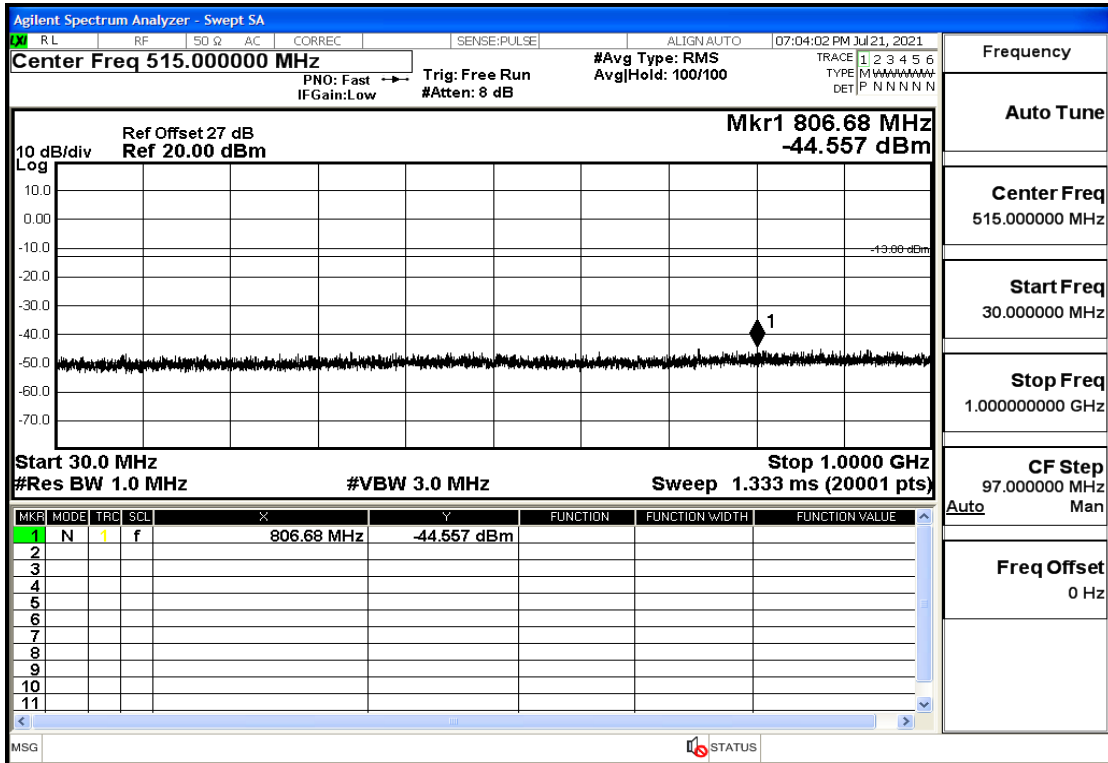

OB25-1.4-1850.7-QPSK-6#LOW@30mHz-1GHz@Pass