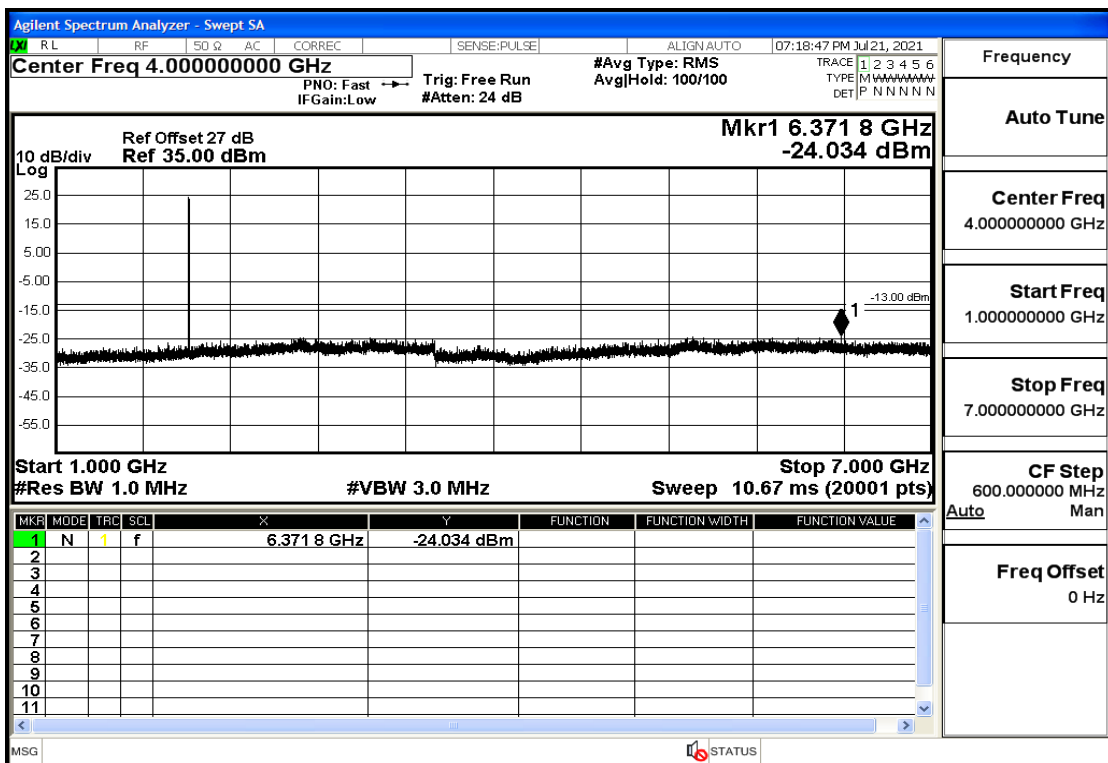

OB25-1.4-1914.3-QPSK-1#HIGH@1GHz-7GHz@Pass