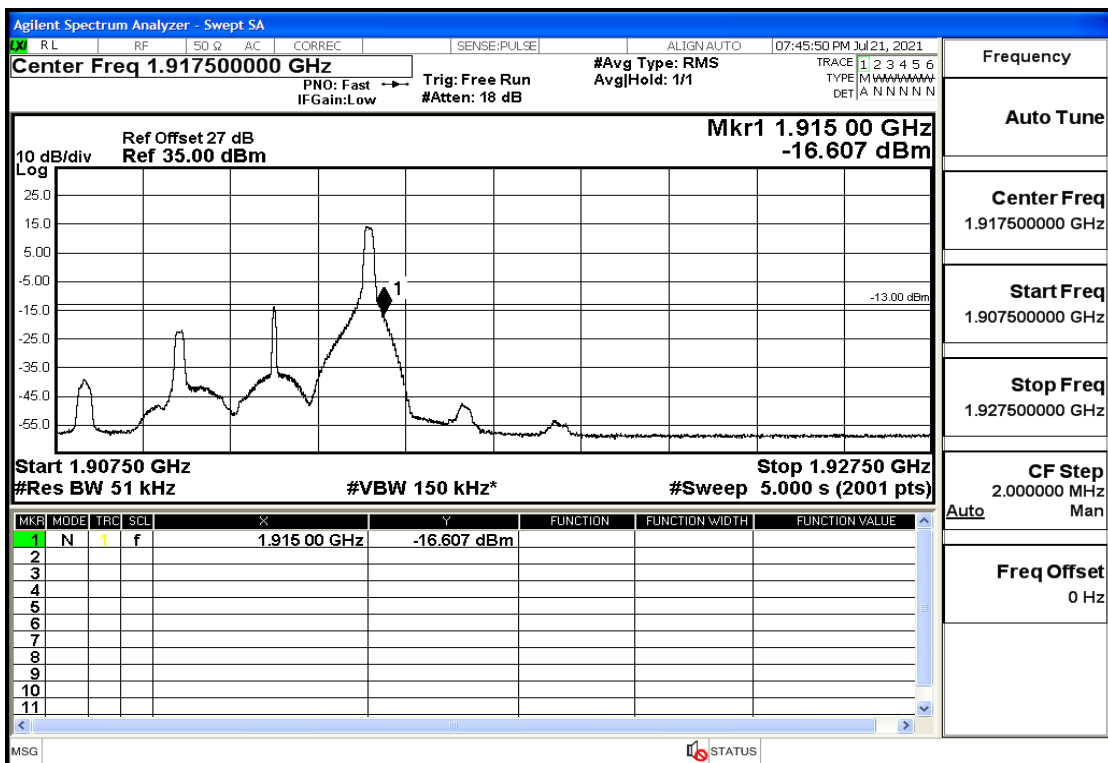

Band25-5-1912.5-QPSK-1#HIGH@Pass