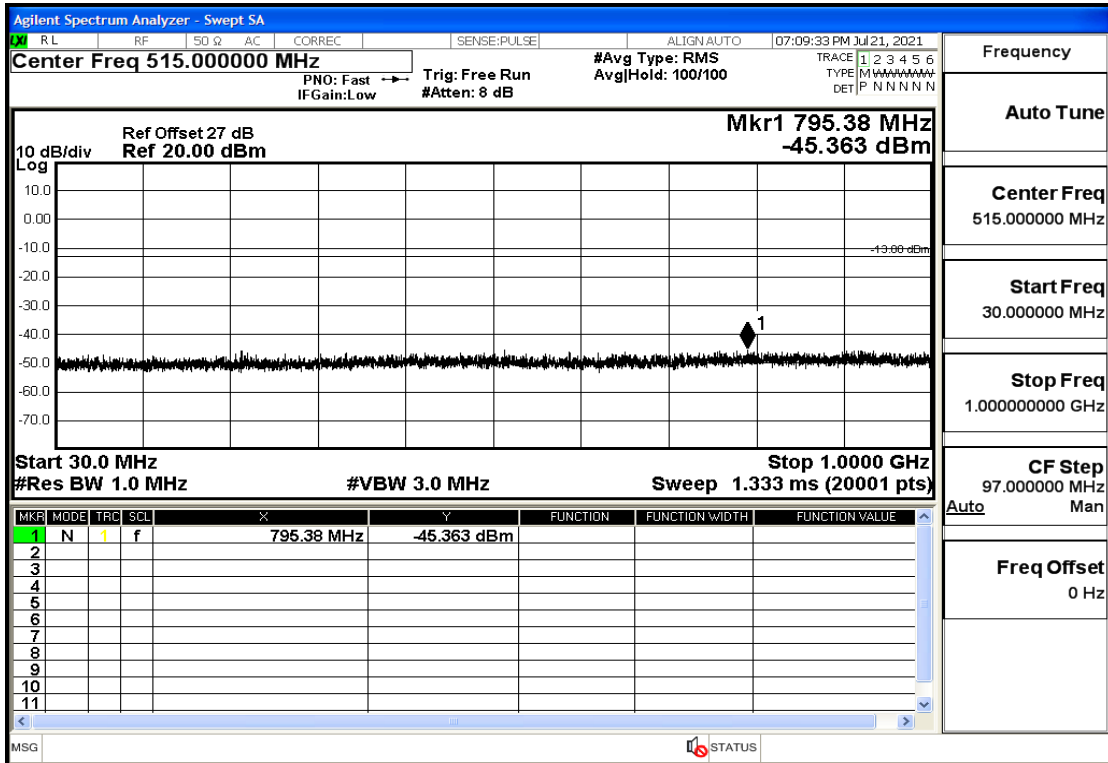

OB25-1.4-1882.5-QPSK-1#LOW@30mHz-1GHz@Pass