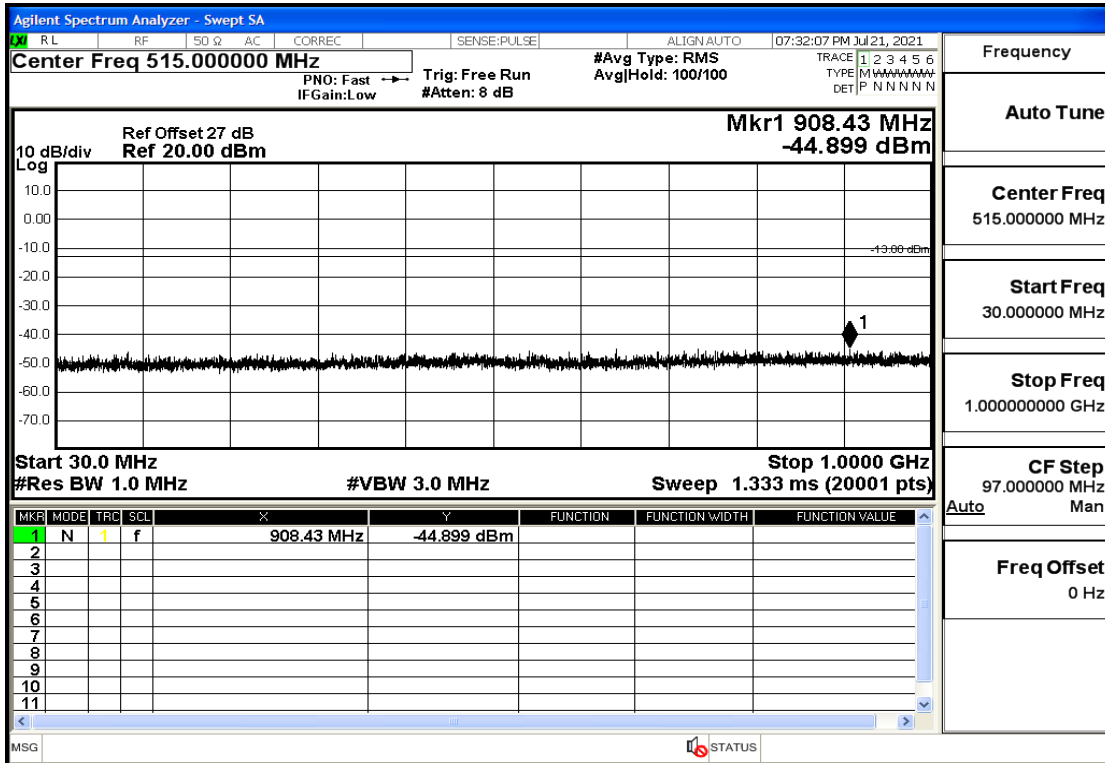

OB25-3-1913.5-QPSK-1#LOW@1GHz-7GHz@Pass

OB25-3-1913.5-QPSK-1#LOW@7GHz-13.6GHz@Pass

OB25-3-1913.5-QPSK-1#LOW@13.6GHz-20GHz@Pass

OB25-3-1913.5-QPSK-1#HIGH@30mHz-1GHz@Pass

OB25-3-1913.5-QPSK-1#HIGH@1GHz-7GHz@Pass