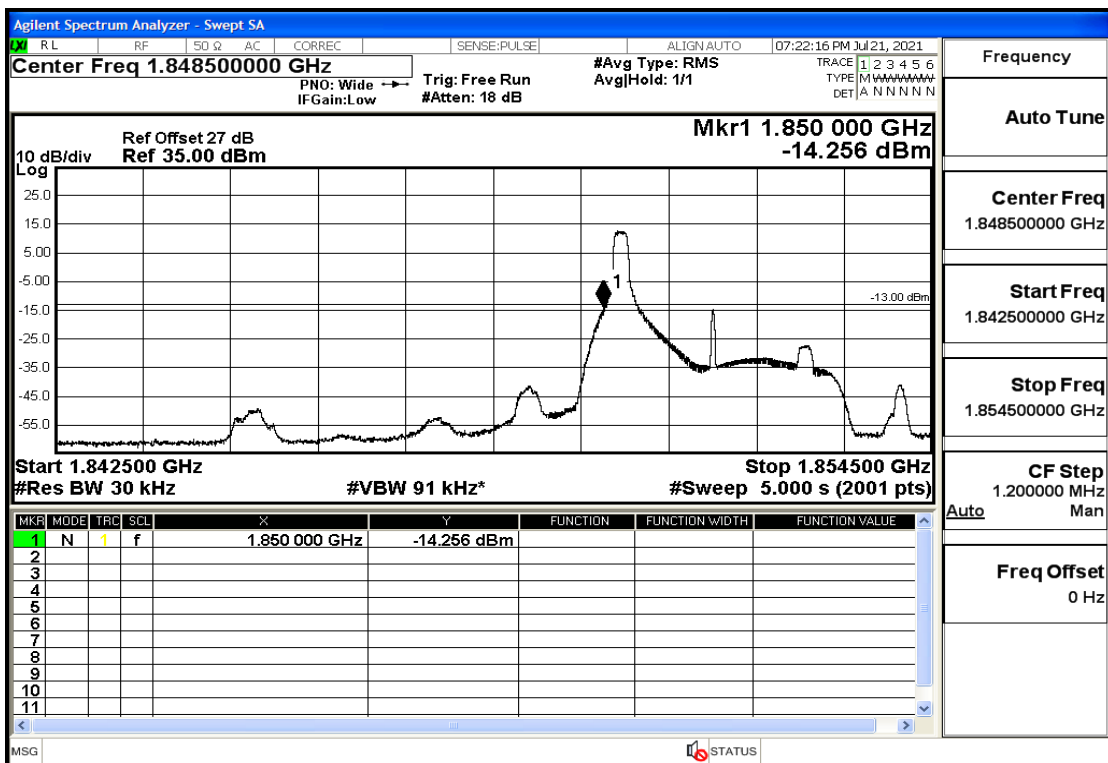

Band25-3-1851.5-QPSK-1#LOW@Pass