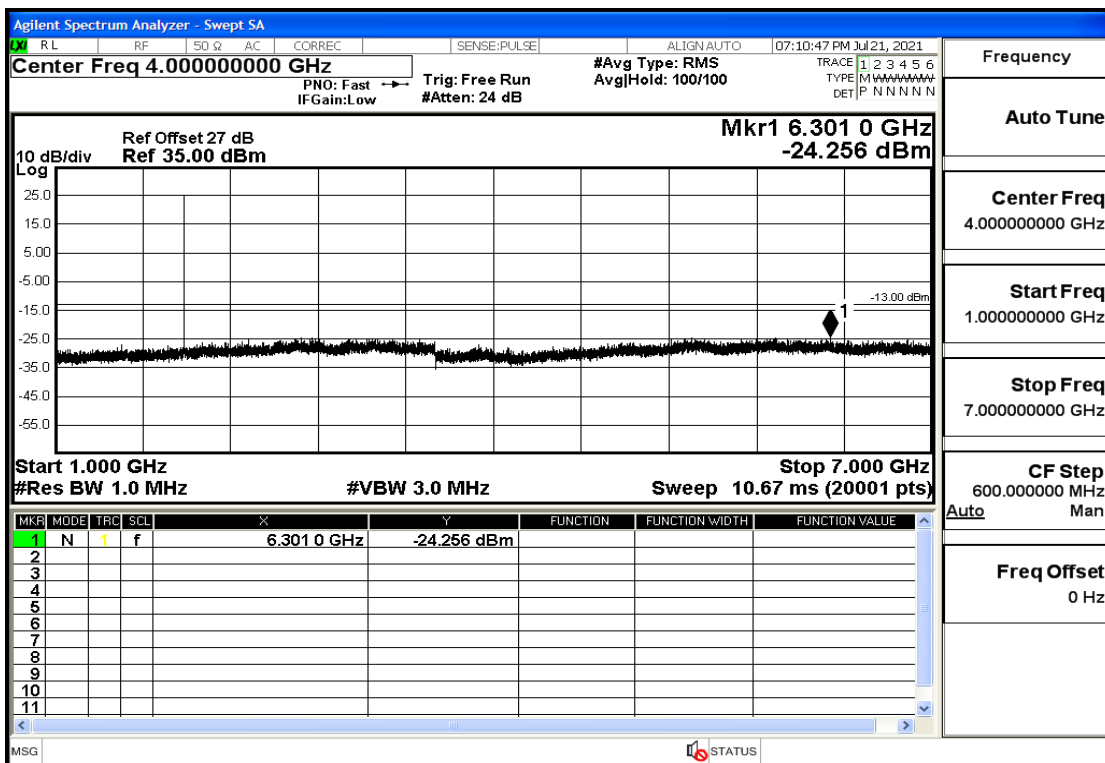

OB25-1.4-1882.5-QPSK-1#HIGH@1GHz-7GHz@Pass