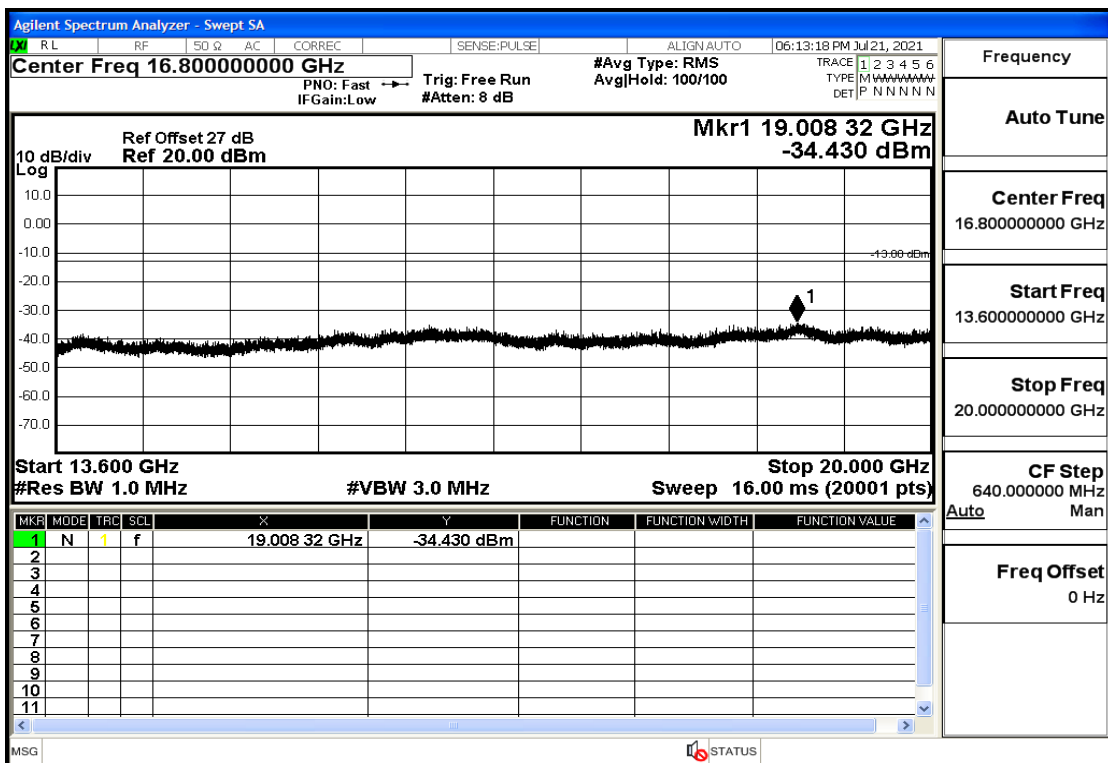

OB4-1.4-1732.5-QPSK-6#LOW@13.6GHz-20GHz@Pass