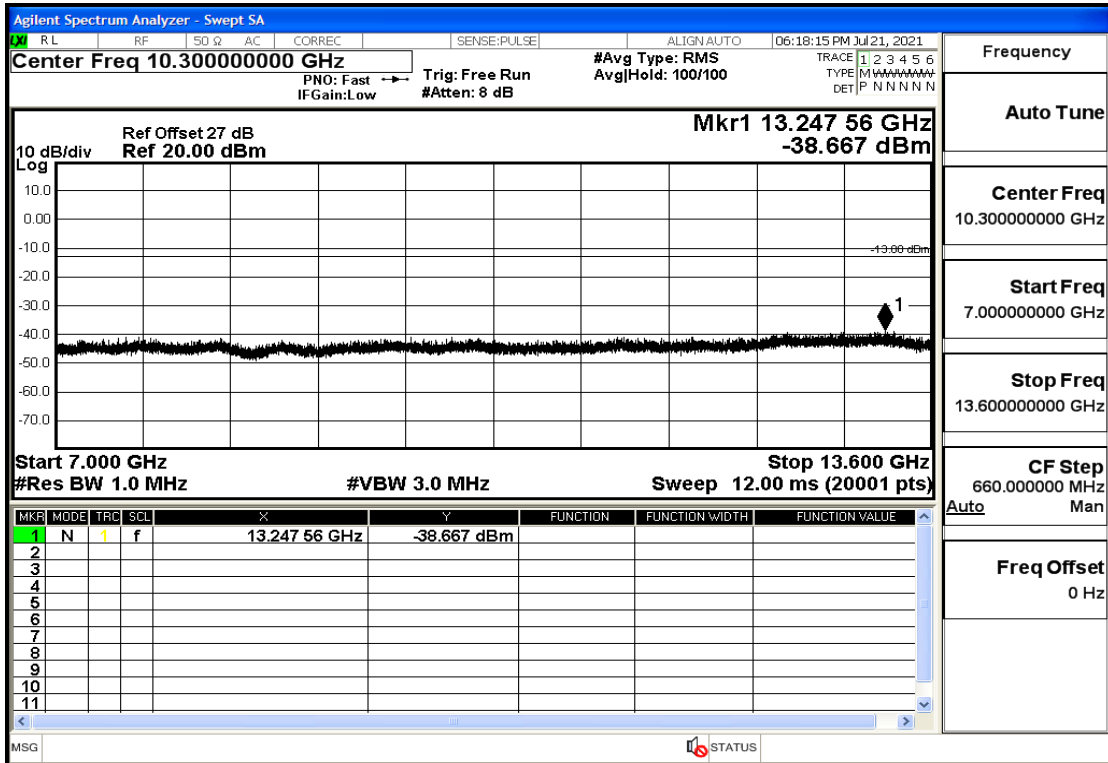

OB4-1.4-1754.3-QPSK-1#LOW@7GHz-13.6GHz@Pass