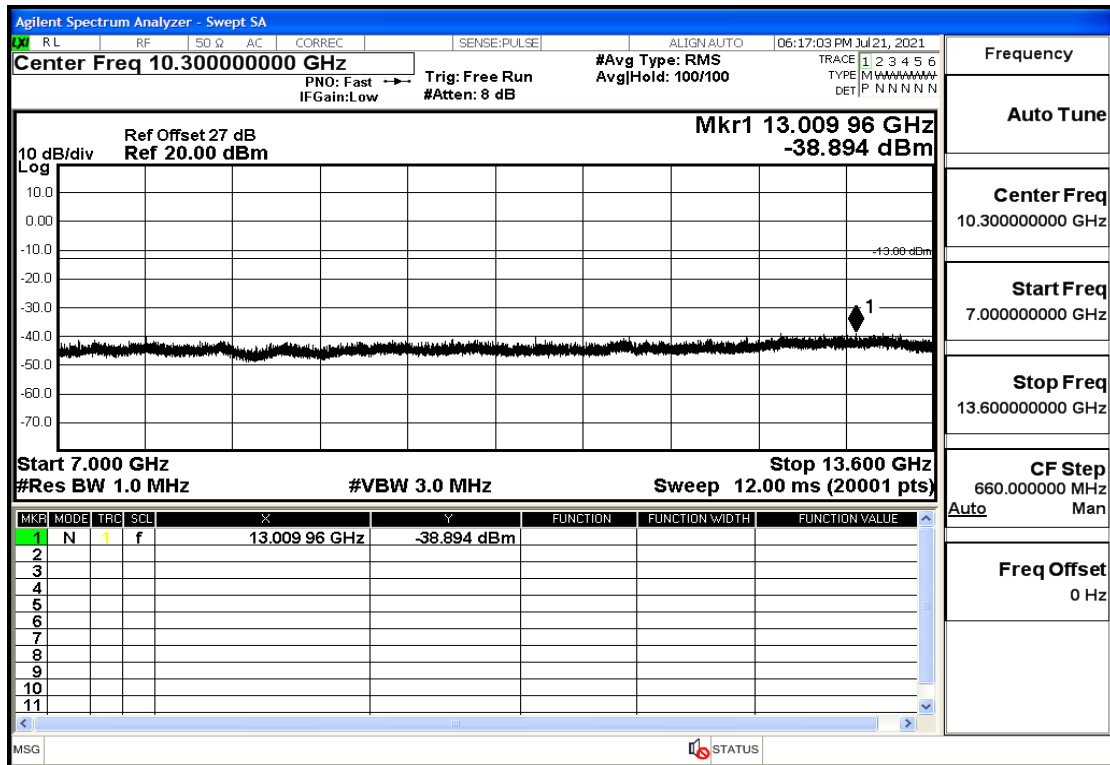

OB4-1.4-1754.3-QPSK-6#LOW@7GHz-13.6GHz@Pass