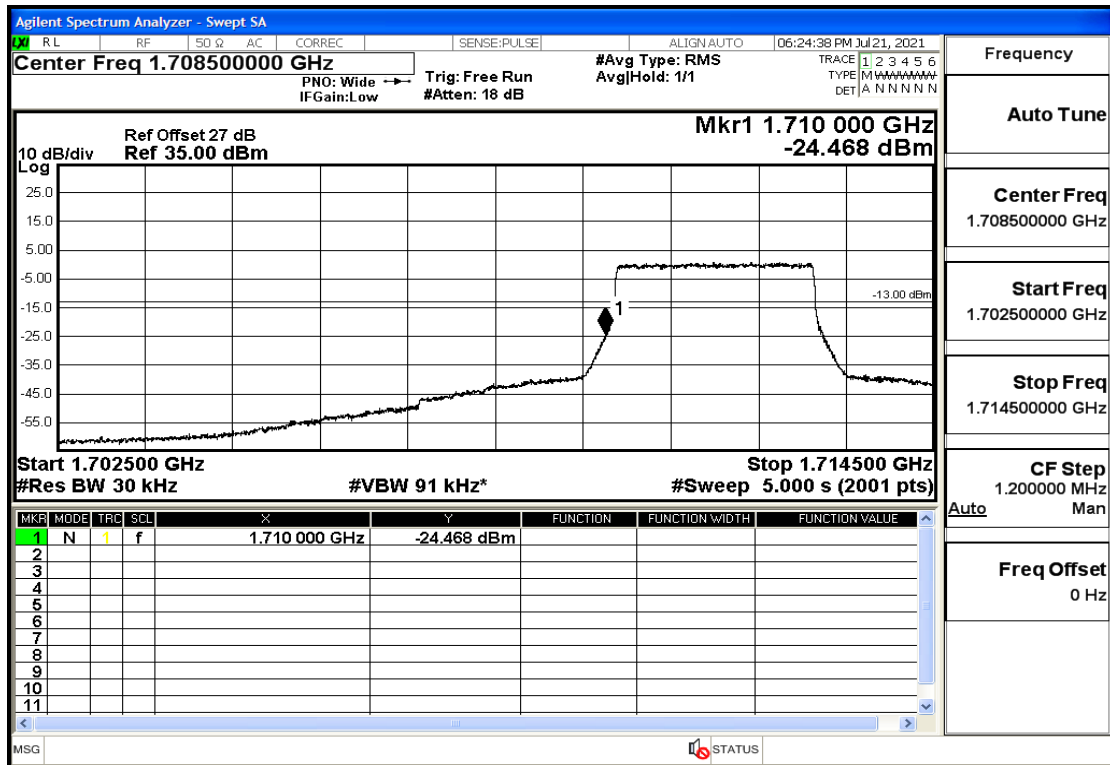

Band4-3-1711.5-16QAM-15#LOW@Pass