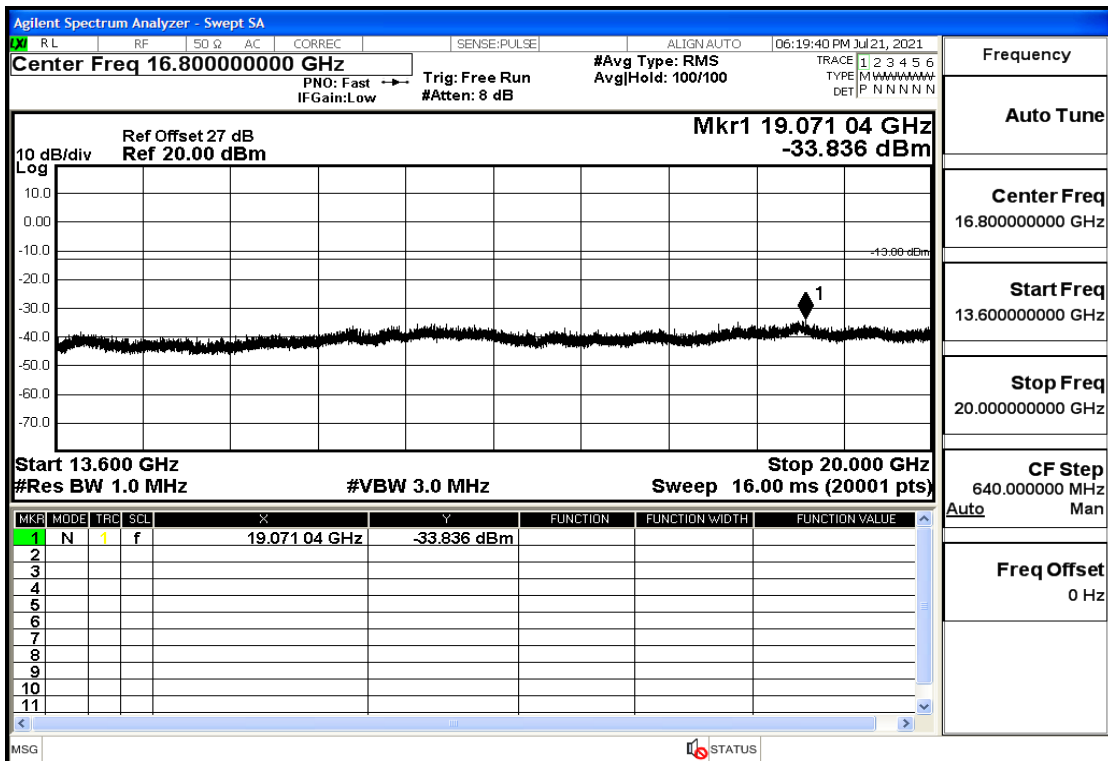

OB4-1.4-1754.3-QPSK-1#HIGH@13.6GHz-20GHz@Pass