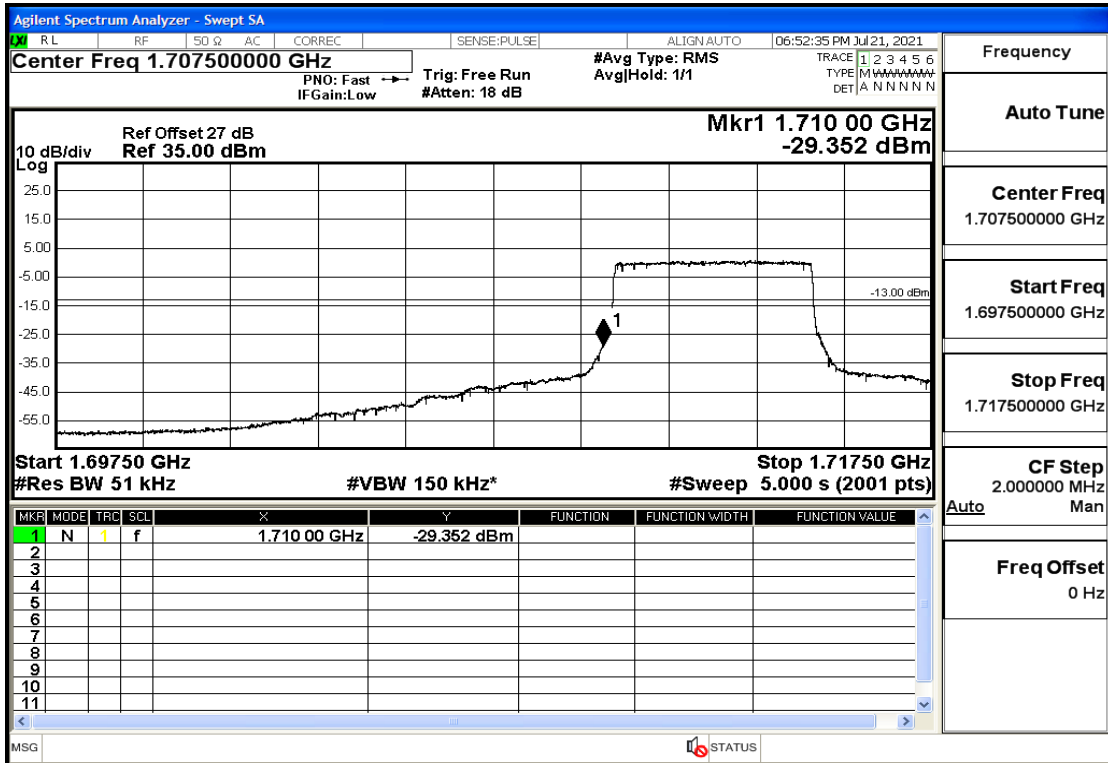

## RF Test Data for LTE (Conducted Measurement)

**Product Name: FastHelp Home Emergency Alert Device – V4-4G**

**Trade Mark: FastHelp**

**Test Model: FH-V4-4G**

**Sample ID: TZ210702403-1#**

**FCC ID: 2AJG4-FH-V4-4G**

Band4-3-1753.5-16QAM-15#LOW@Pass

Band4-3-1753.5-16QAM-1#HIGH@Pass

Band4-5-1712.5-QPSK-25#LOW@Pass

Band4-5-1712.5-QPSK-1#LOW@Pass

Band4-5-1712.5-16QAM-25#LOW@Pass

Band4-5-1712.5-16QAM-1#LOW@Pass

Band4-5-1752.5-QPSK-25#LOW@Pass