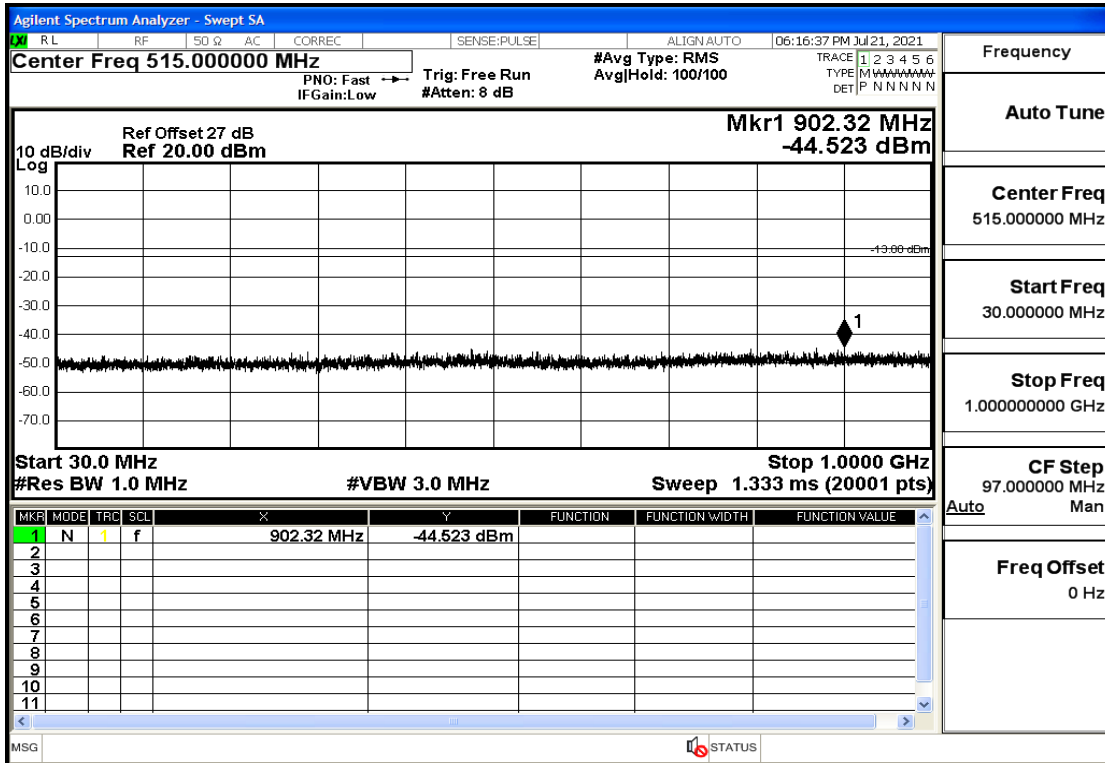

OB4-1.4-1754.3-QPSK-6#LOW@30mHz-1GHz@Pass