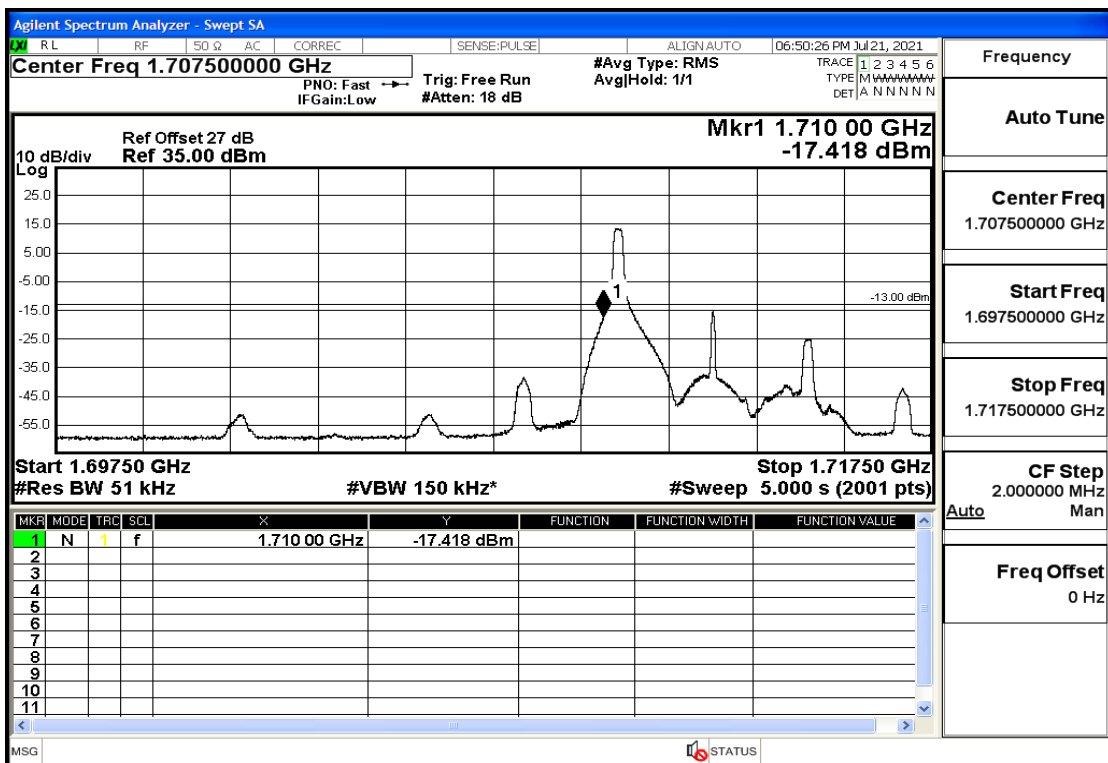

Band4-5-1712.5-QPSK-1#LOW@Pass