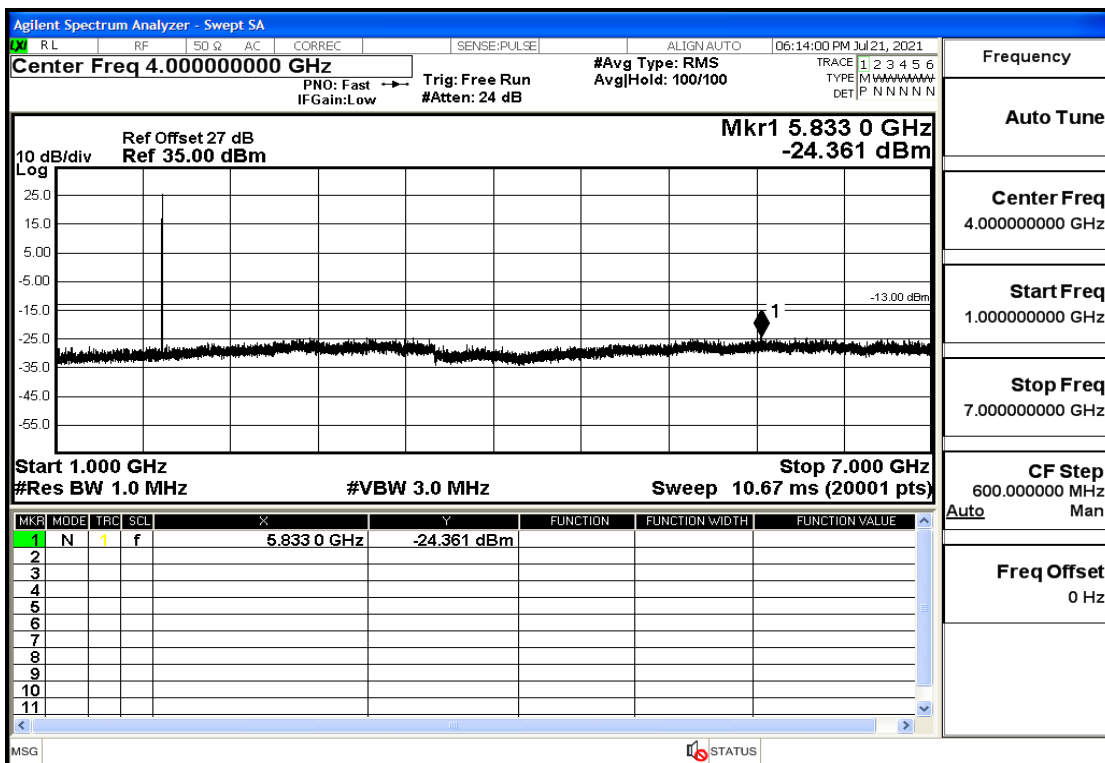

OB4-1.4-1732.5-QPSK-1#LOW@1GHz-7GHz@Pass