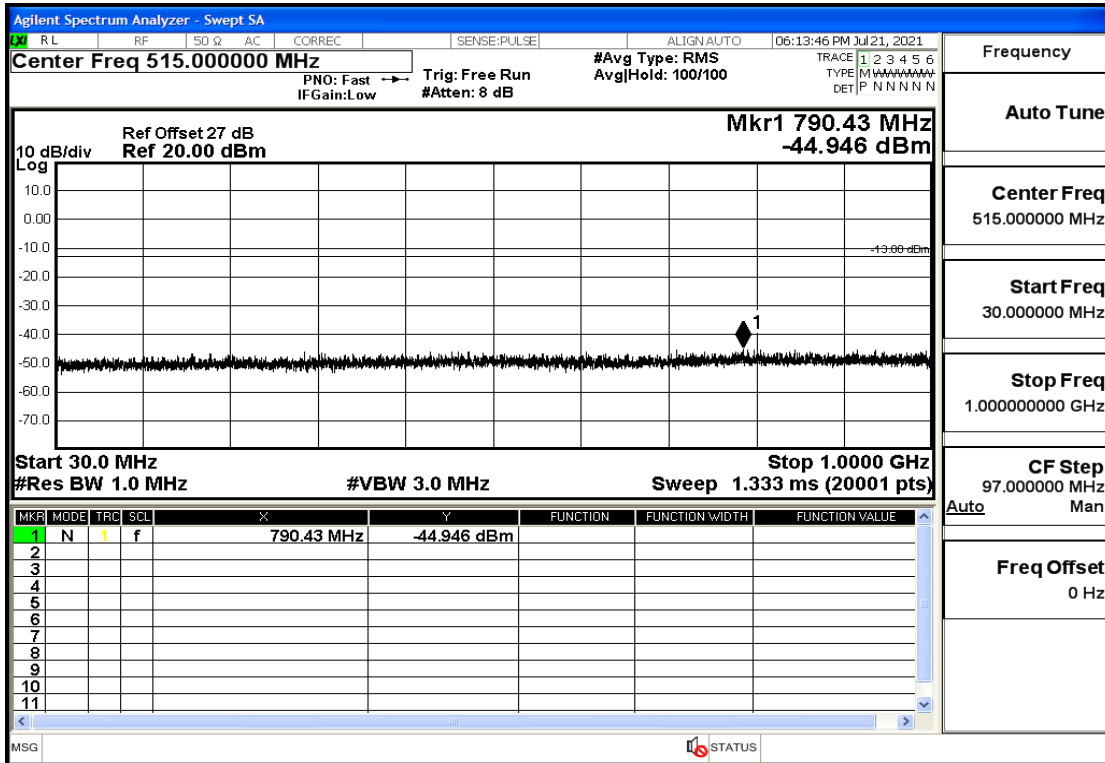

OB4-1.4-1732.5-QPSK-1#LOW@30mHz-1GHz@Pass