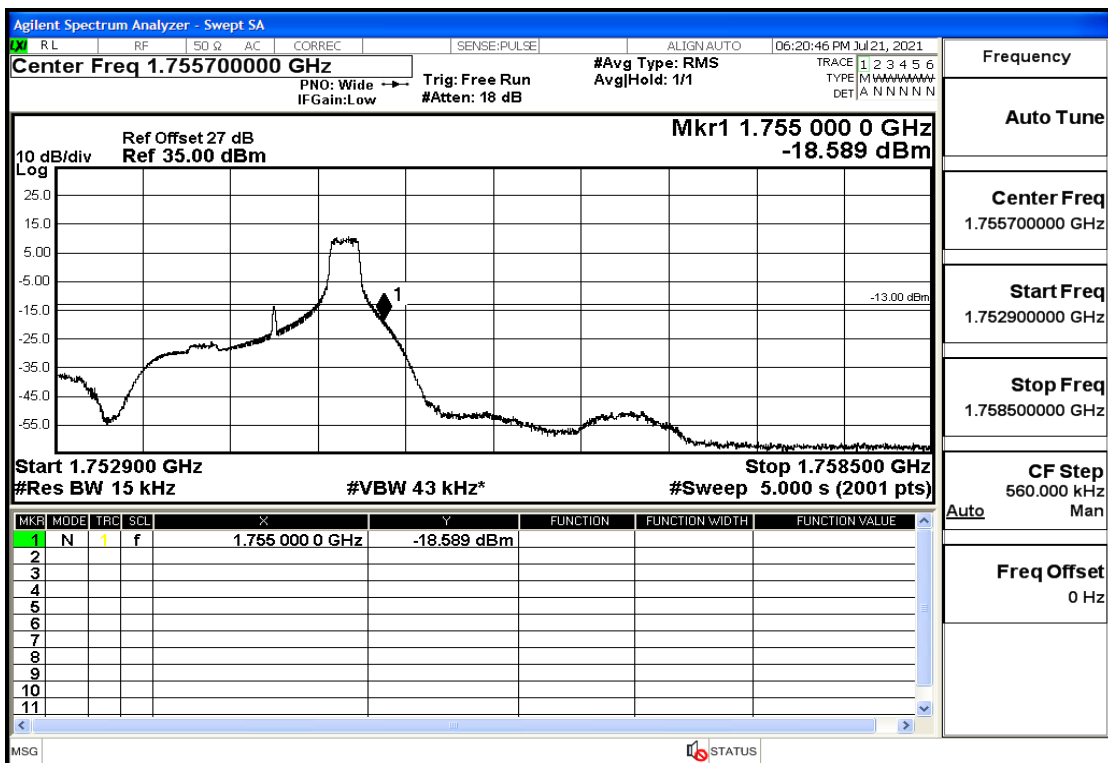

Band4-1.4-1754.3-16QAM-1#HIGH@Pass