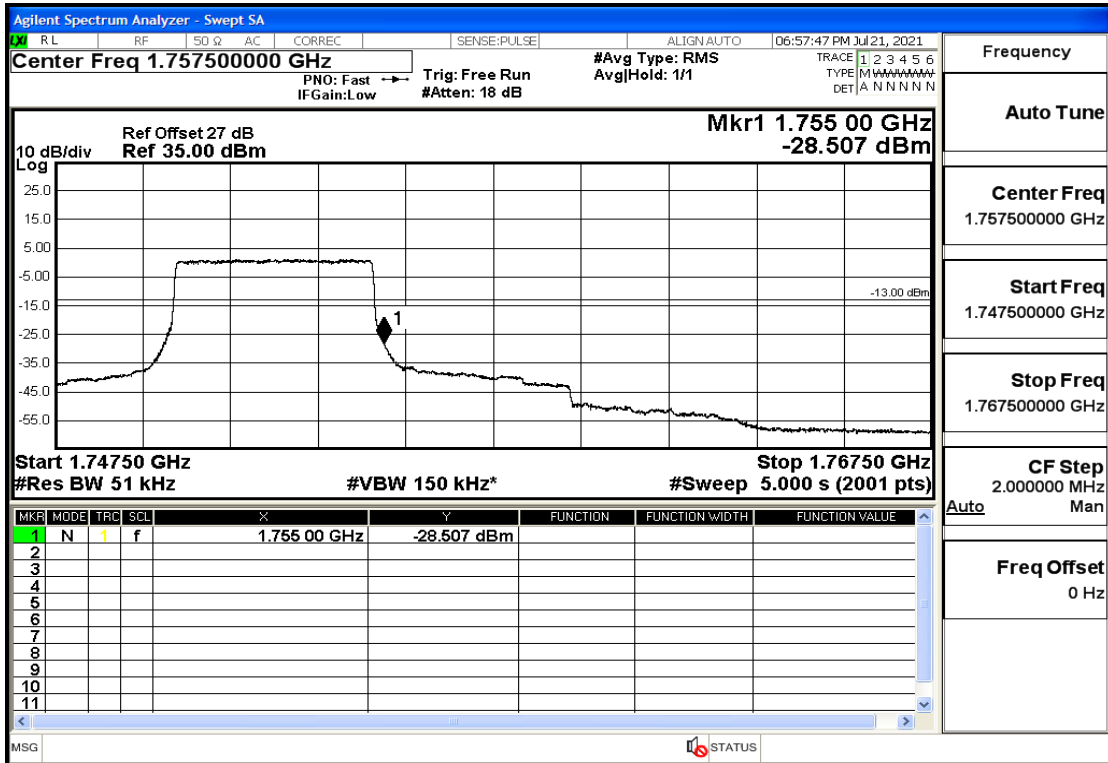

## RF Test Data for LTE (Conducted Measurement)

**Product Name: FastHelp Home Emergency Alert Device – V4-4G**

**Trade Mark: FastHelp**

**Test Model: FH-V4-4G**

**Sample ID: TZ210702403-1#**

**FCC ID: 2AJG4-FH-V4-4G**

Band4-3-1753.5-16QAM-15#LOW@Pass

Band4-3-1753.5-16QAM-1#HIGH@Pass

Band4-5-1712.5-QPSK-25#LOW@Pass

Band4-5-1712.5-QPSK-1#LOW@Pass

Band4-5-1712.5-16QAM-25#LOW@Pass

Band4-5-1712.5-16QAM-1#LOW@Pass

Band4-5-1752.5-QPSK-25#LOW@Pass