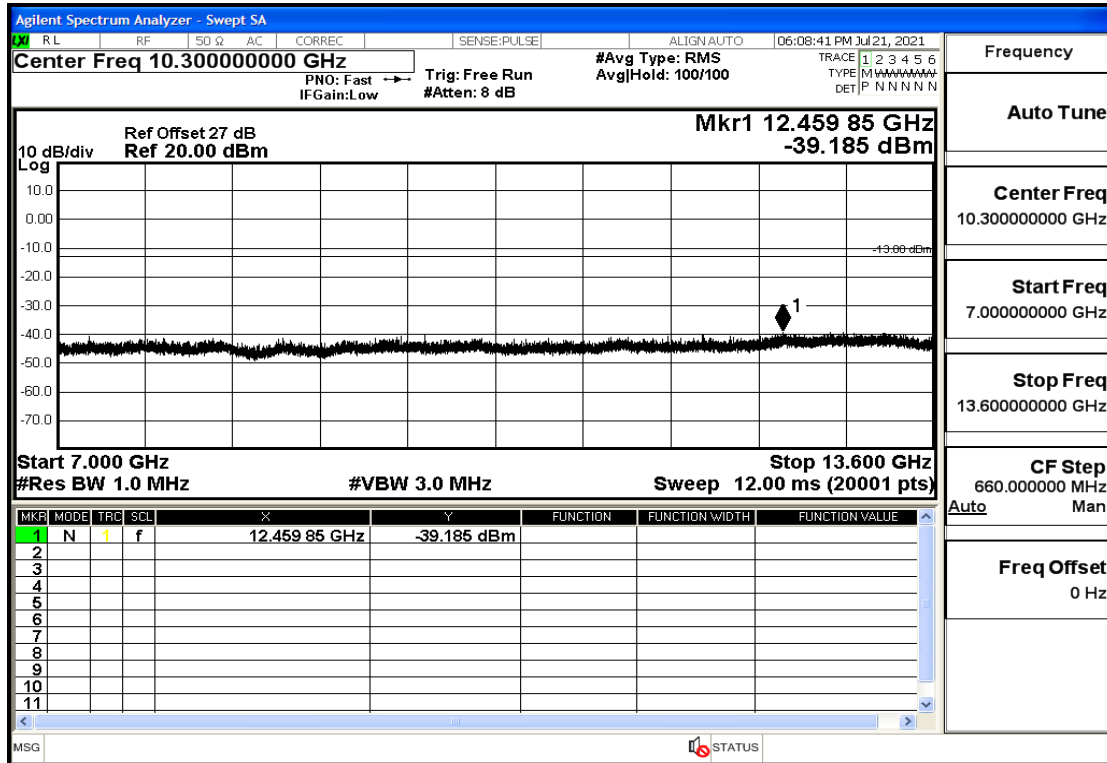

OB4-1.4-1710.7-QPSK-6#LOW@7GHz-13.6GHz@Pass