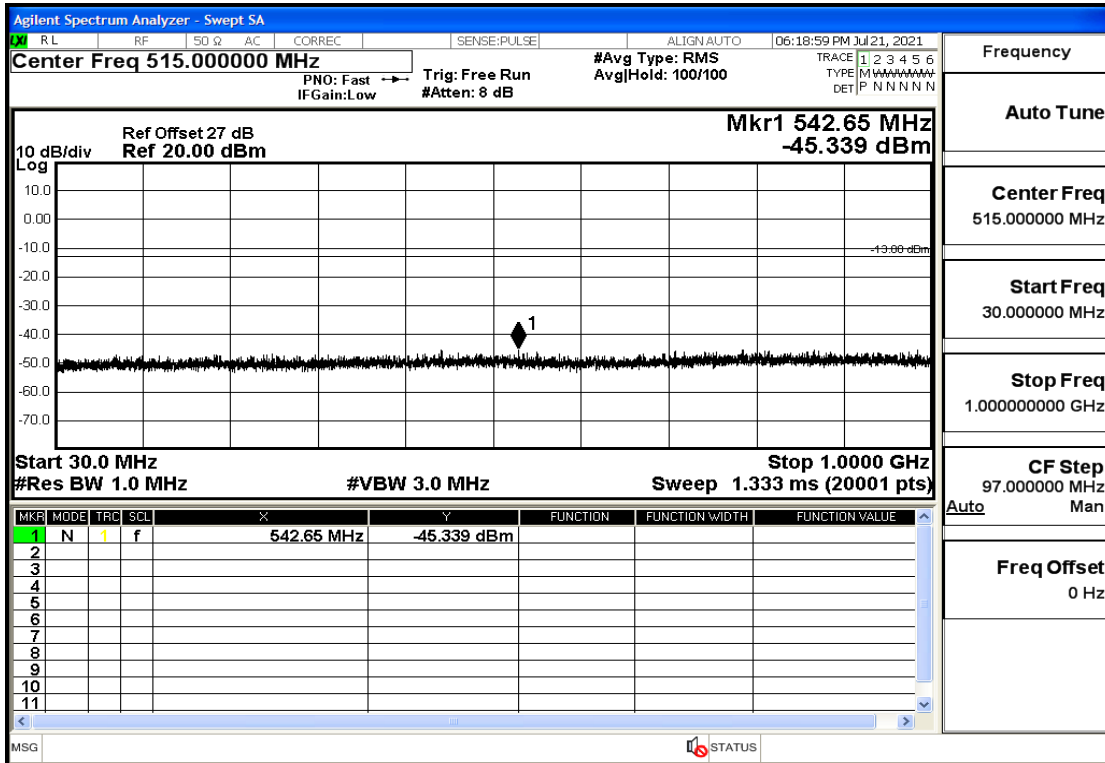

OB4-1.4-1754.3-QPSK-1#HIGH@30mHz-1GHz@Pass