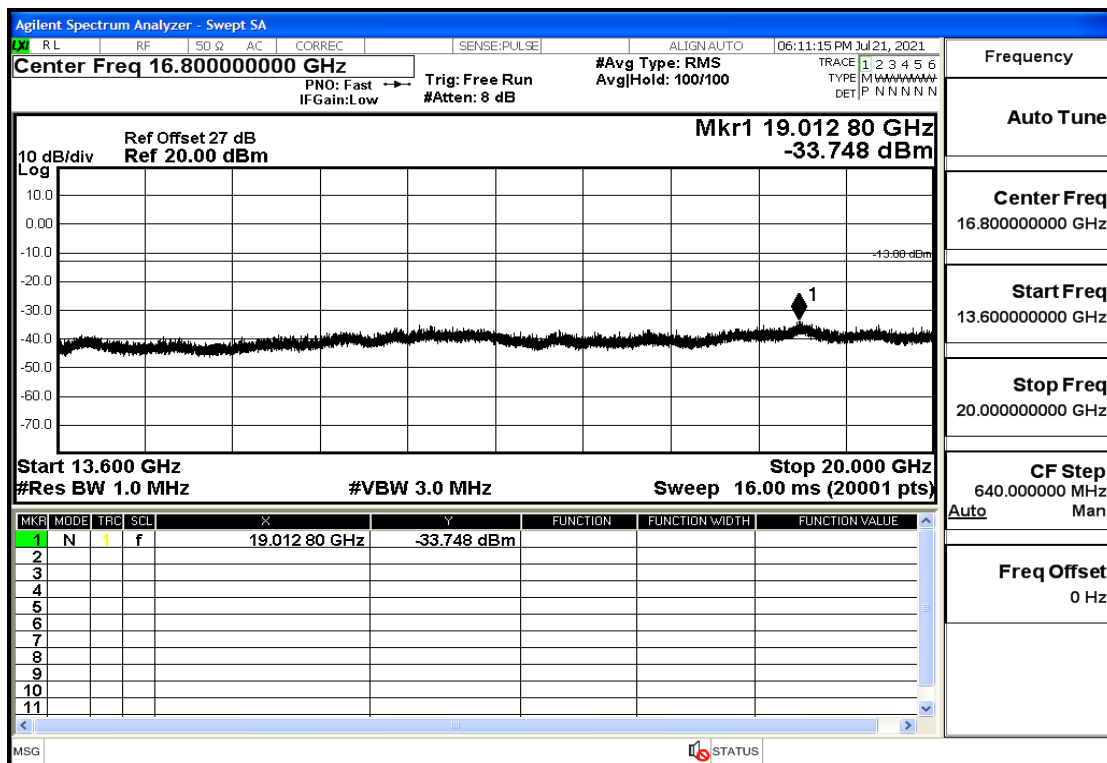

OB4-1.4-1710.7-QPSK-1#HIGH@13.6GHz-20GHz@Pass