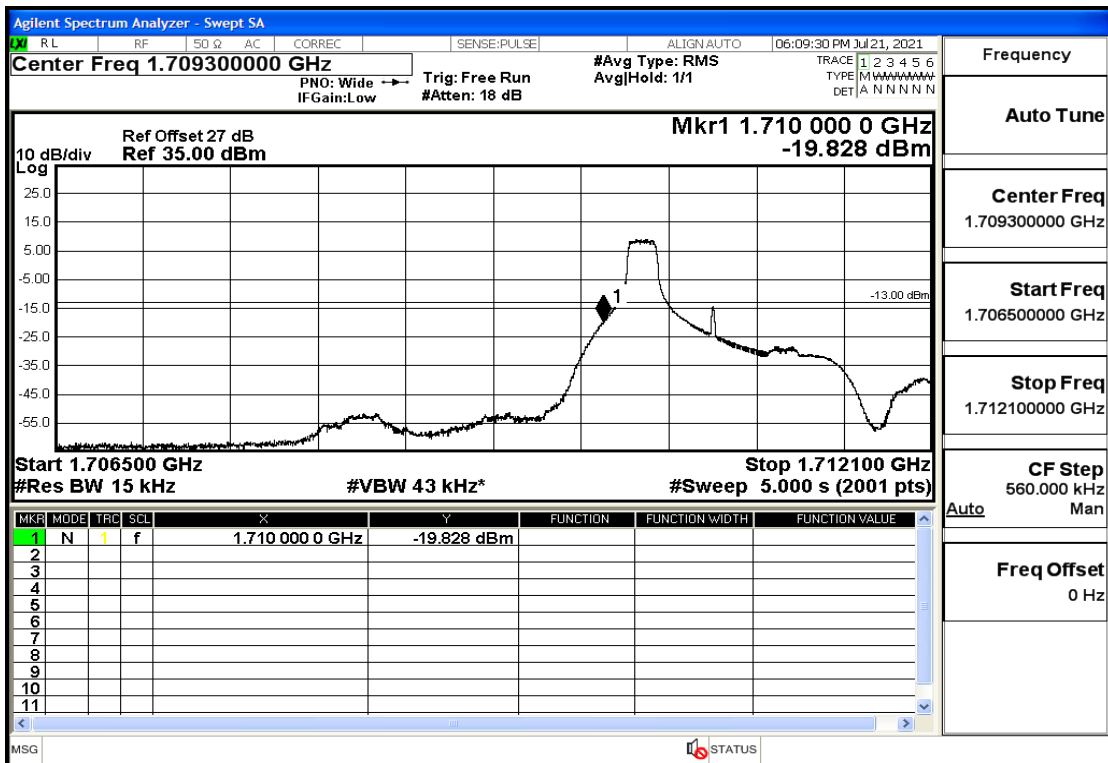

Band4-1.4-1710.7-QPSK-1#LOW@Pass