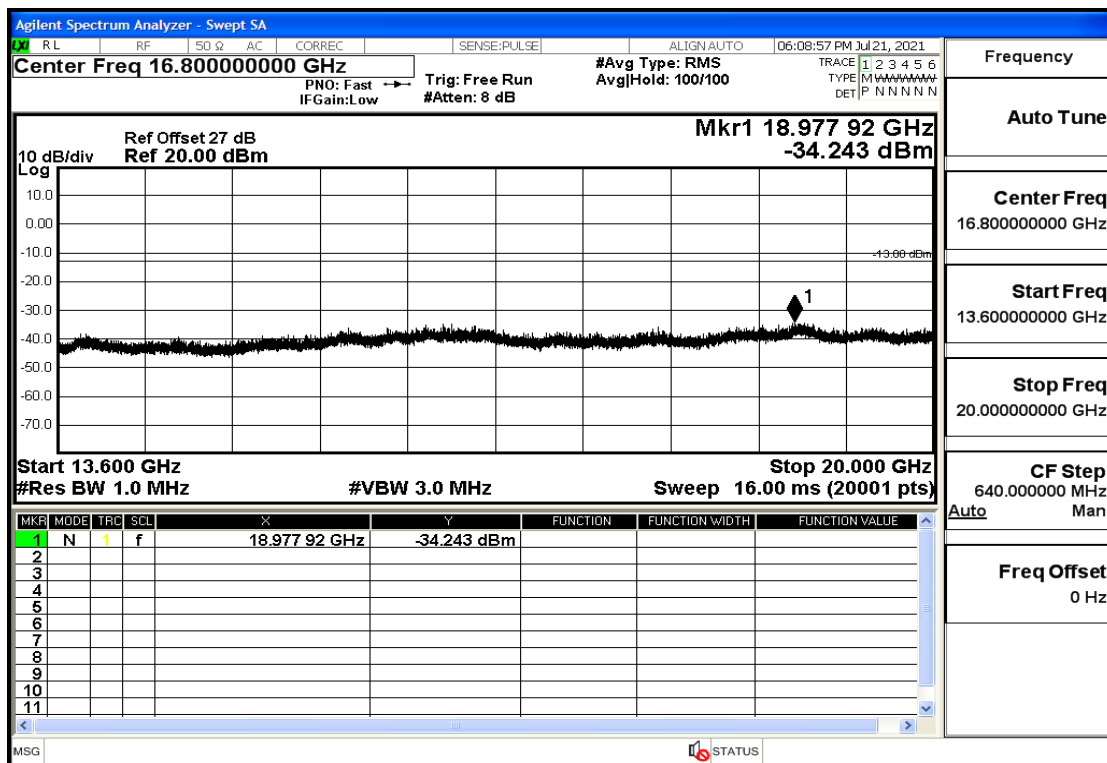

OB4-1.4-1710.7-QPSK-6#LOW@13.6GHz-20GHz@Pass