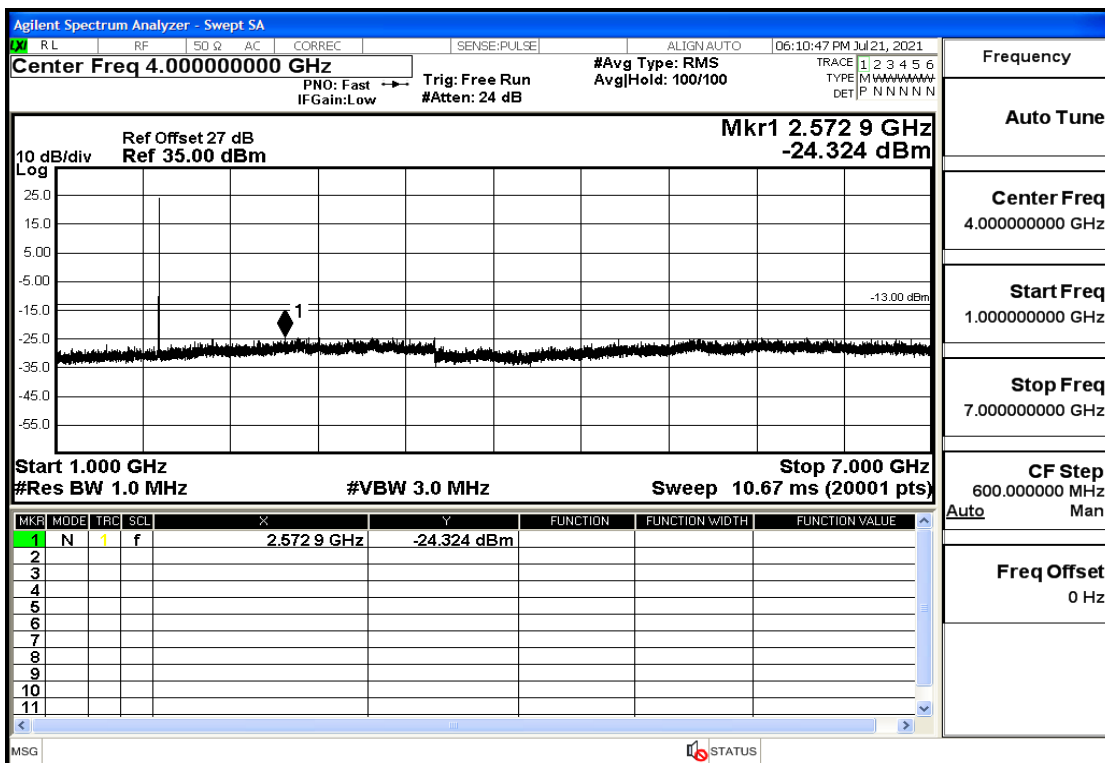

OB4-1.4-1710.7-QPSK-1#HIGH@1GHz-7GHz@Pass