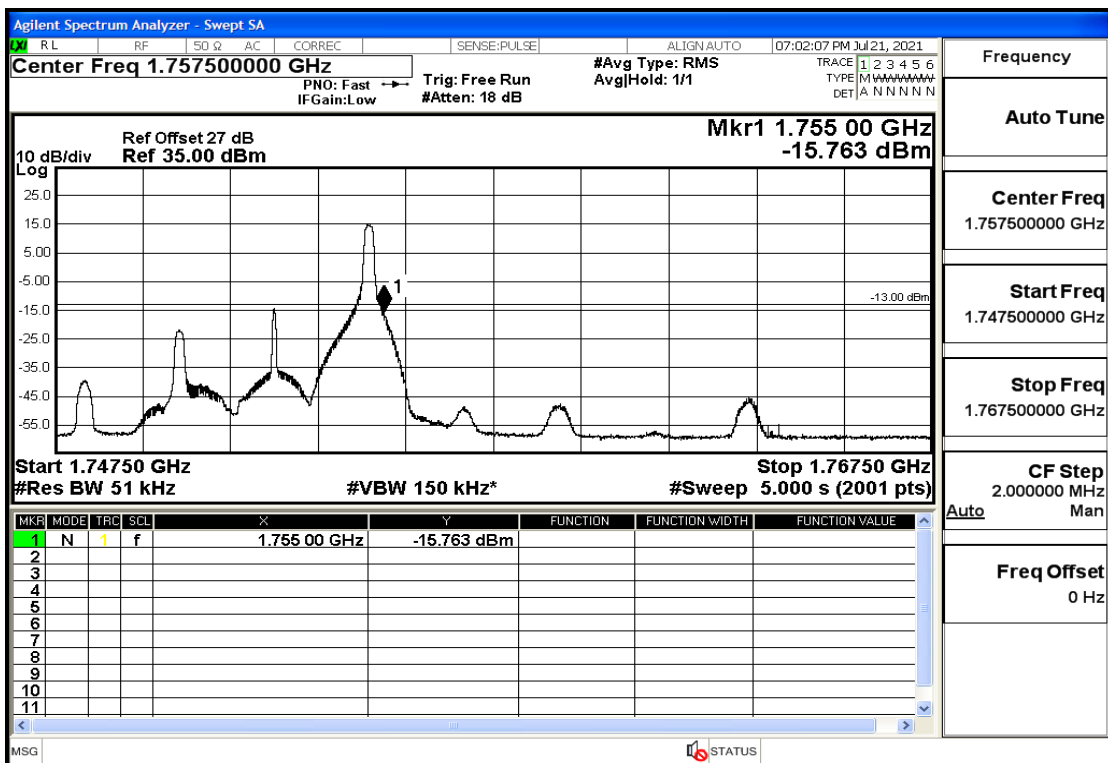

Band4-5-1752.5-16QAM-1#HIGH@Pass