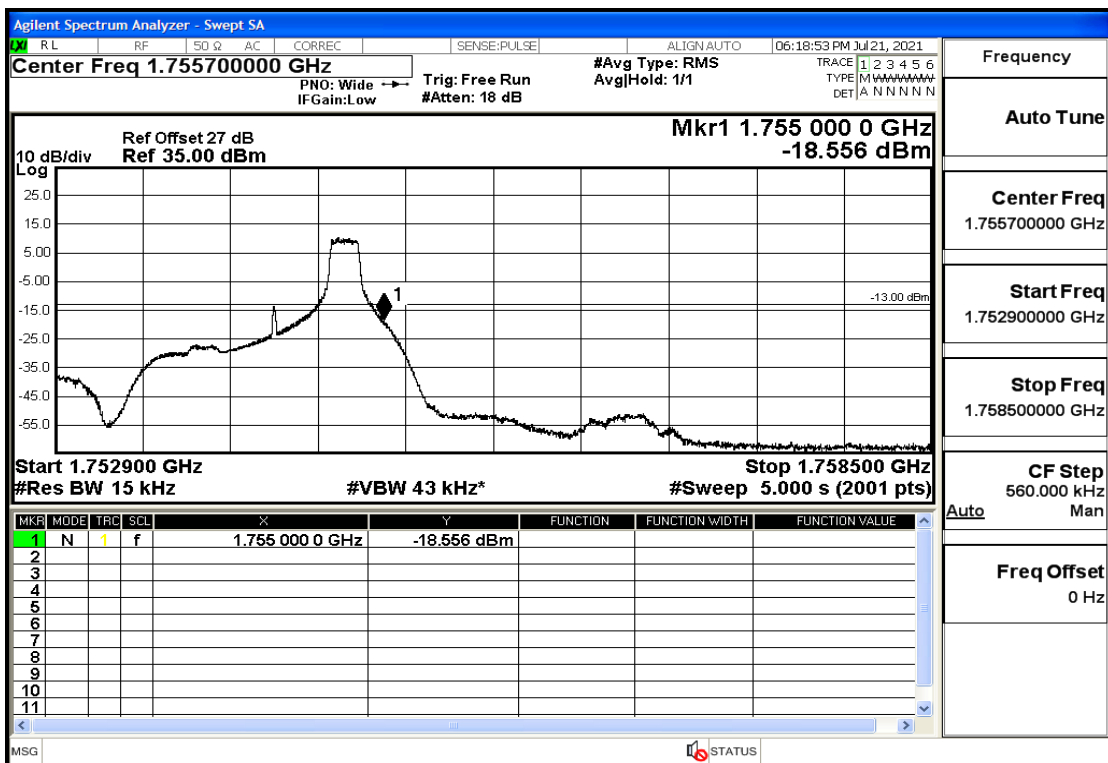

Band4-1.4-1754.3-QPSK-1#HIGH@Pass