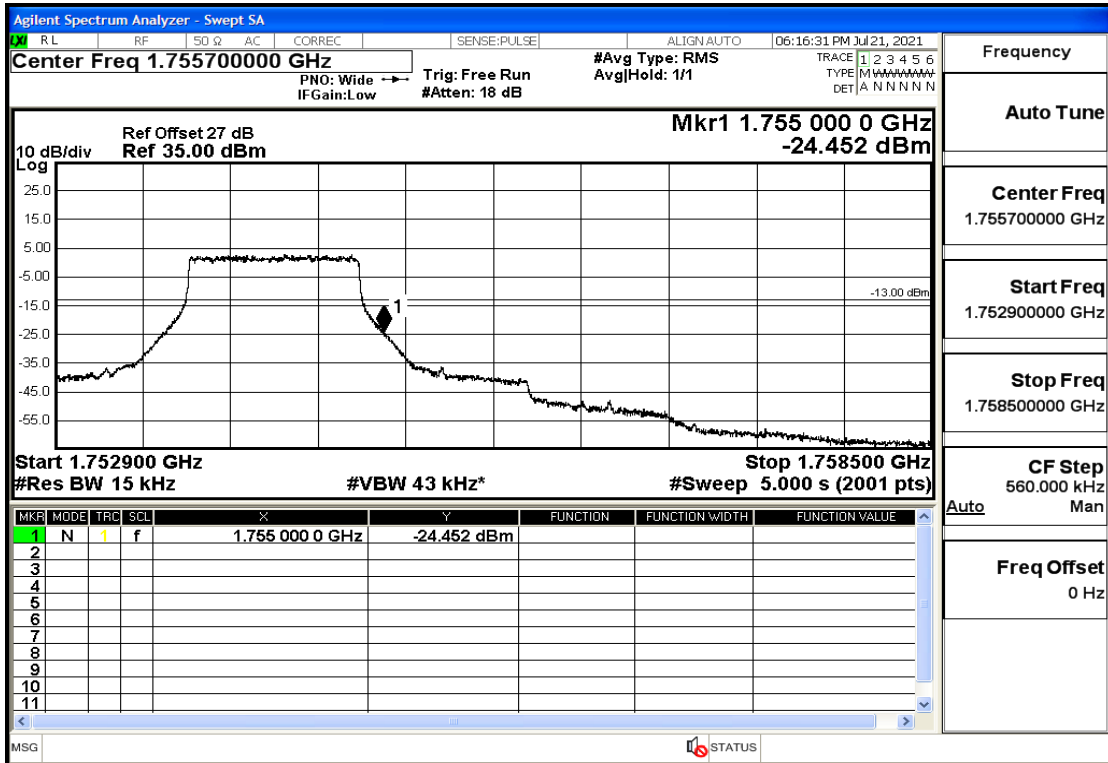

Band4-1.4-1754.3-QPSK-6#LOW@Pass