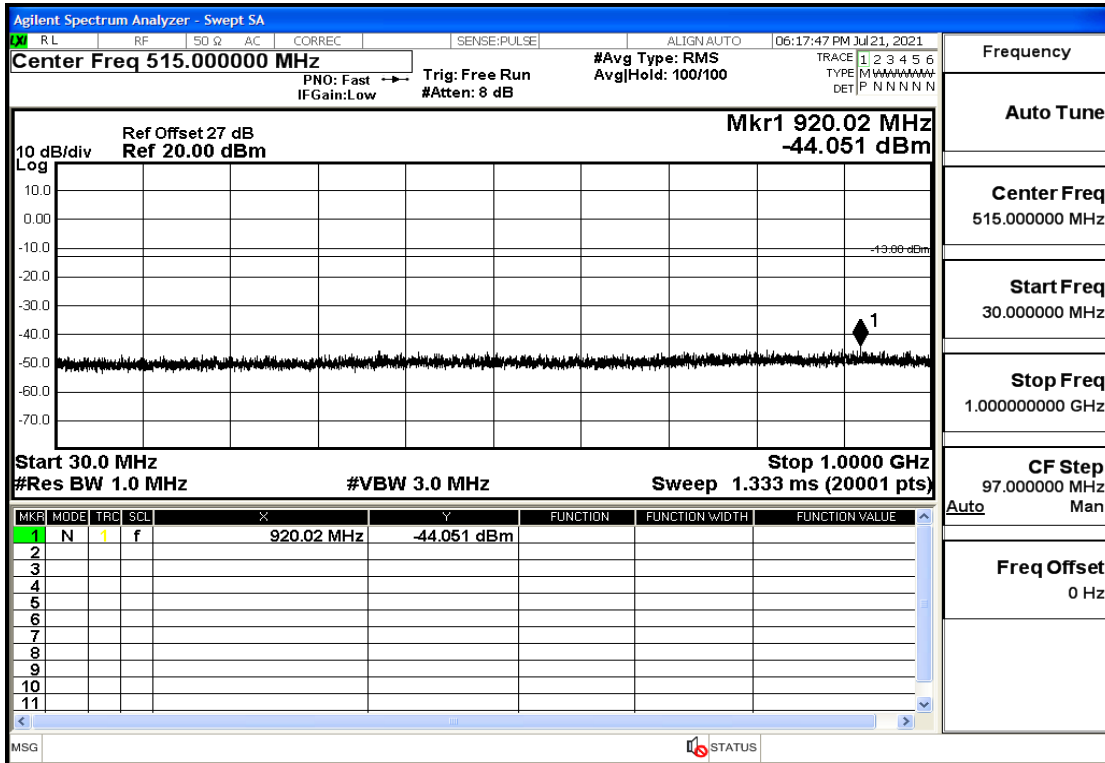

OB4-1.4-1754.3-QPSK-1#LOW@30mHz-1GHz@Pass