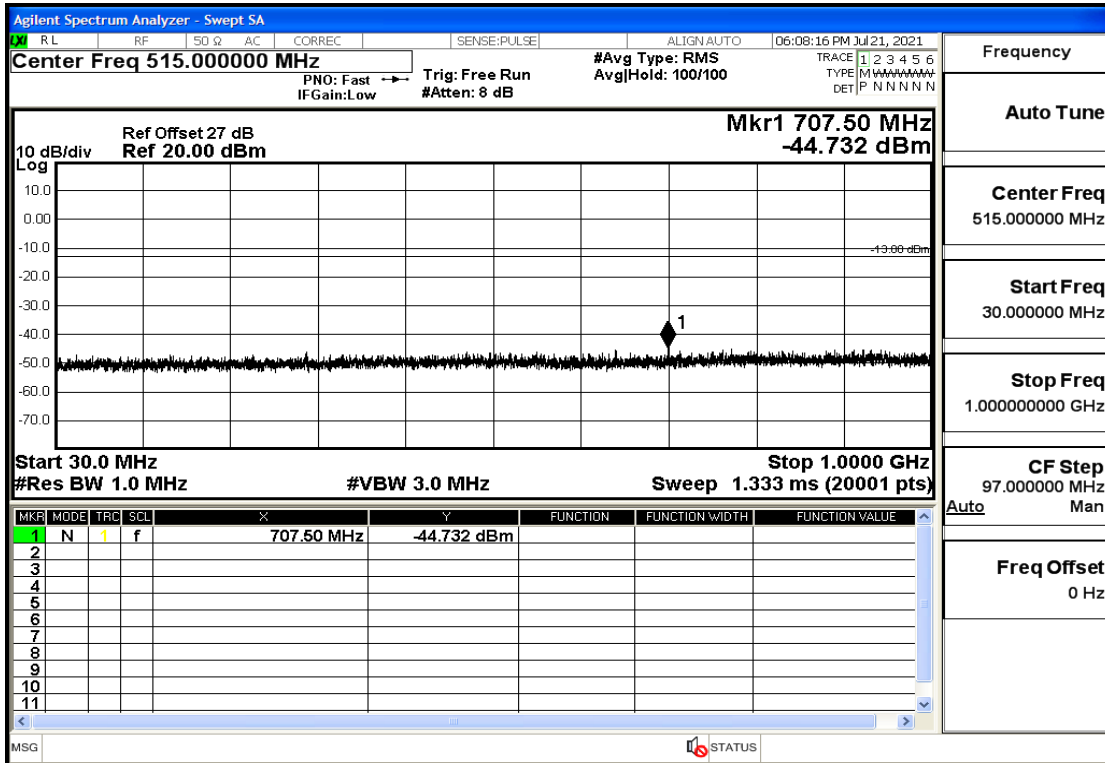

OB4-1.4-1710.7-QPSK-6#LOW@30mHz-1GHz@Pass