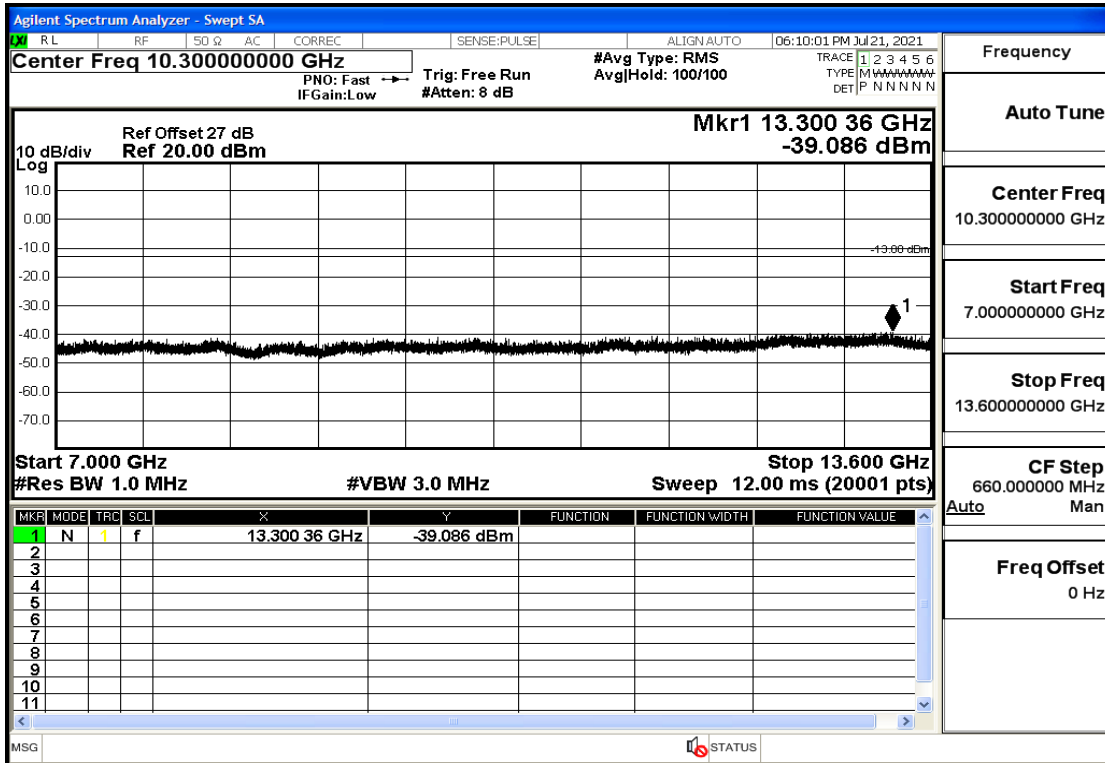

OB4-1.4-1710.7-QPSK-1#LOW@7GHz-13.6GHz@Pass