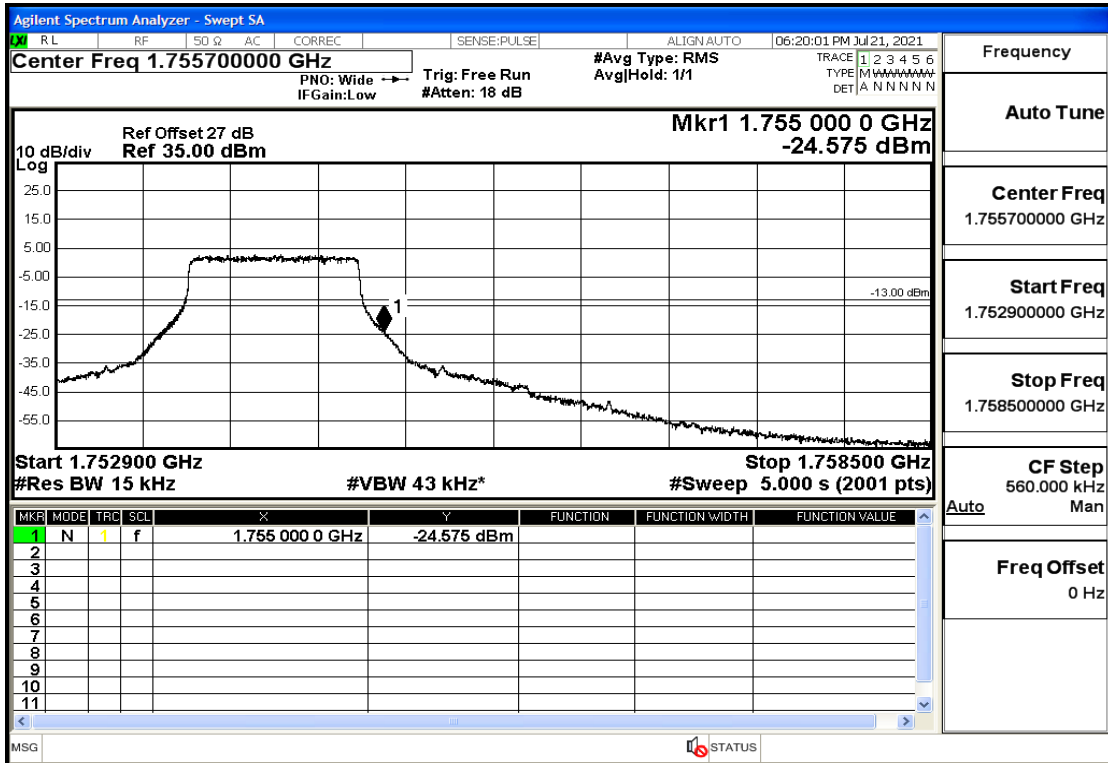

Band4-1.4-1754.3-16QAM-6#LOW@Pass