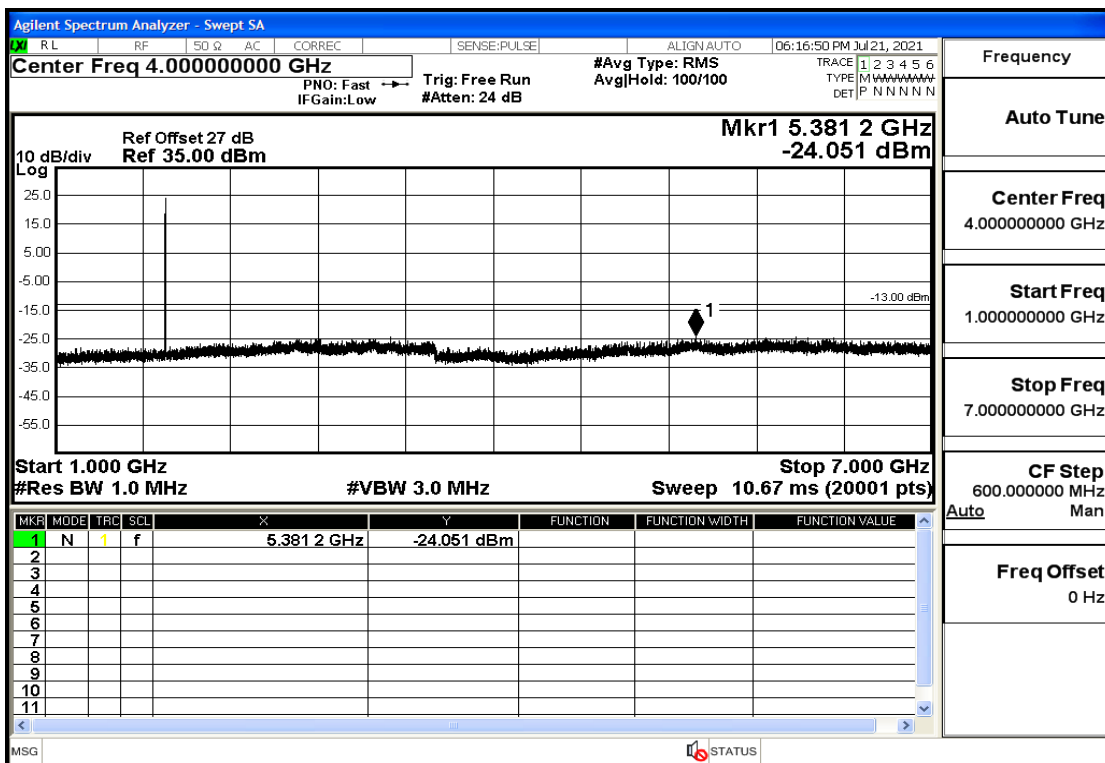

OB4-1.4-1754.3-QPSK-6#LOW@1GHz-7GHz@Pass