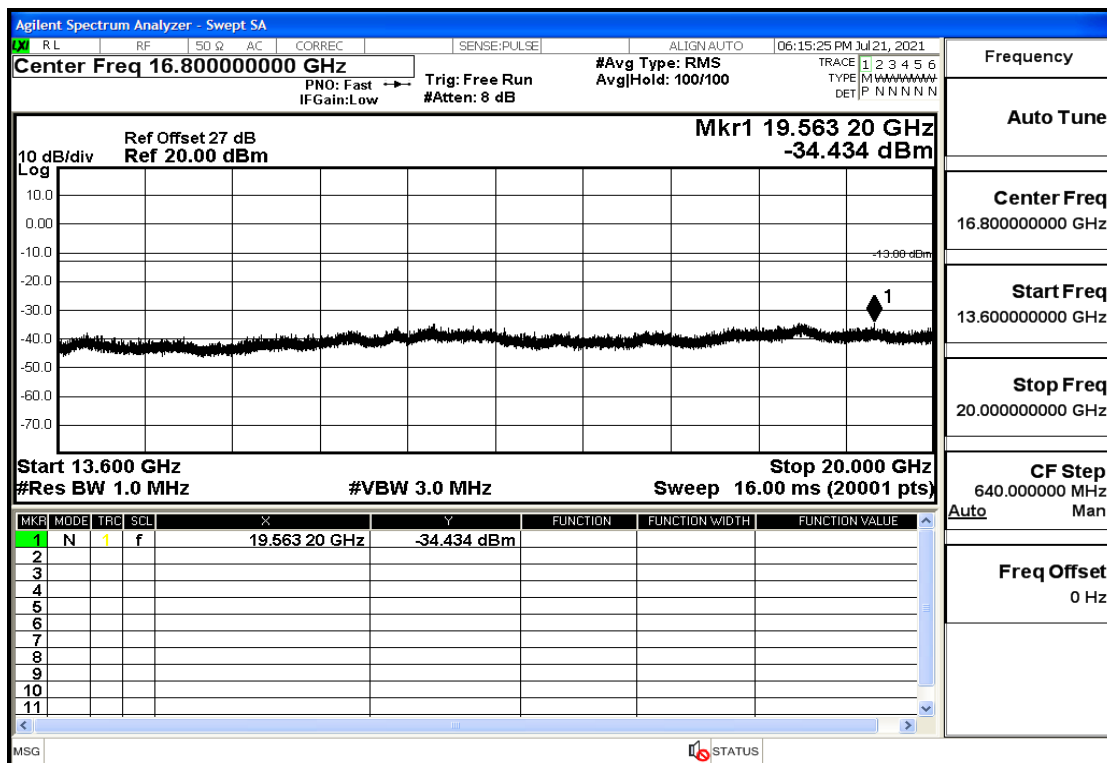

OB4-1.4-1732.5-QPSK-1#HIGH@13.6GHz-20GHz@Pass