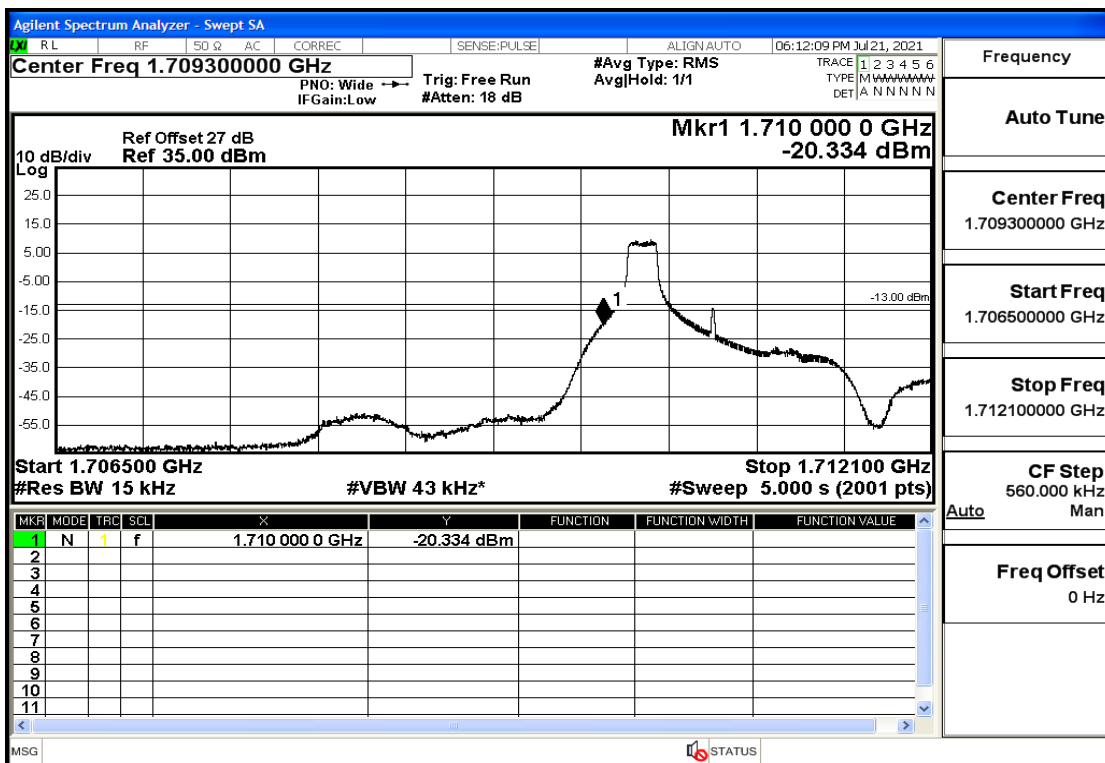

Band4-1.4-1710.7-16QAM-1#LOW@Pass