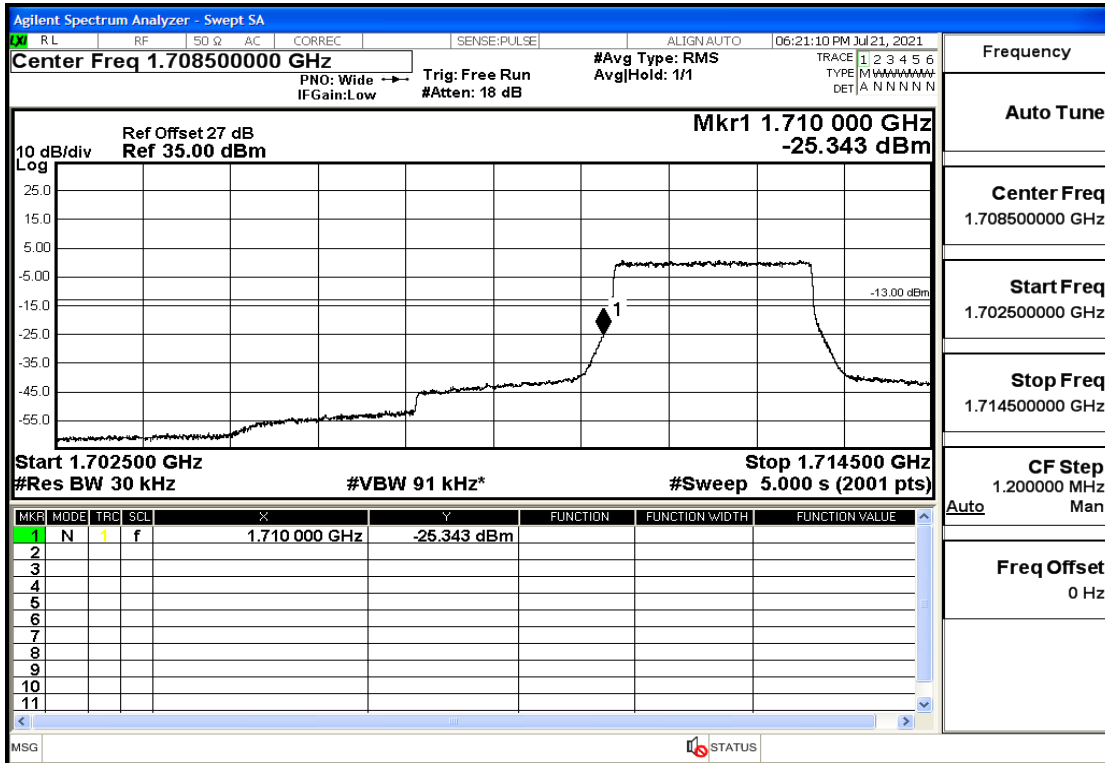

Band4-3-1711.5-QPSK-15#LOW@Pass