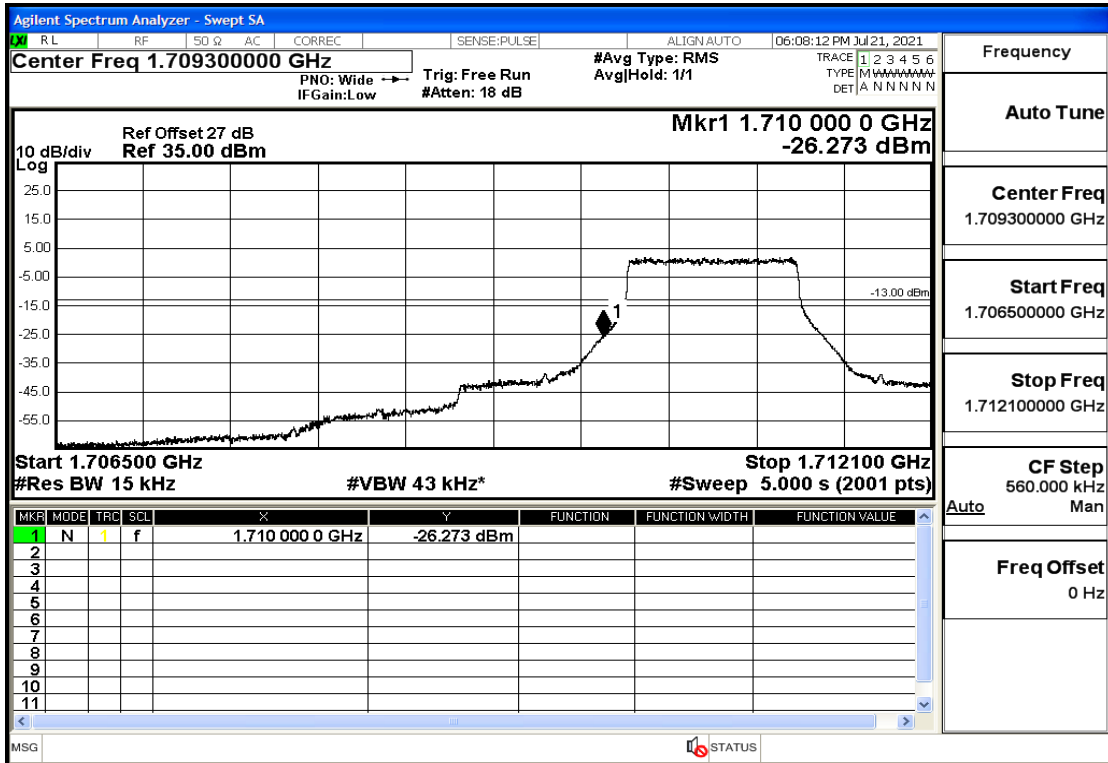

Band4-1.4-1710.7-QPSK-6#LOW@Pass