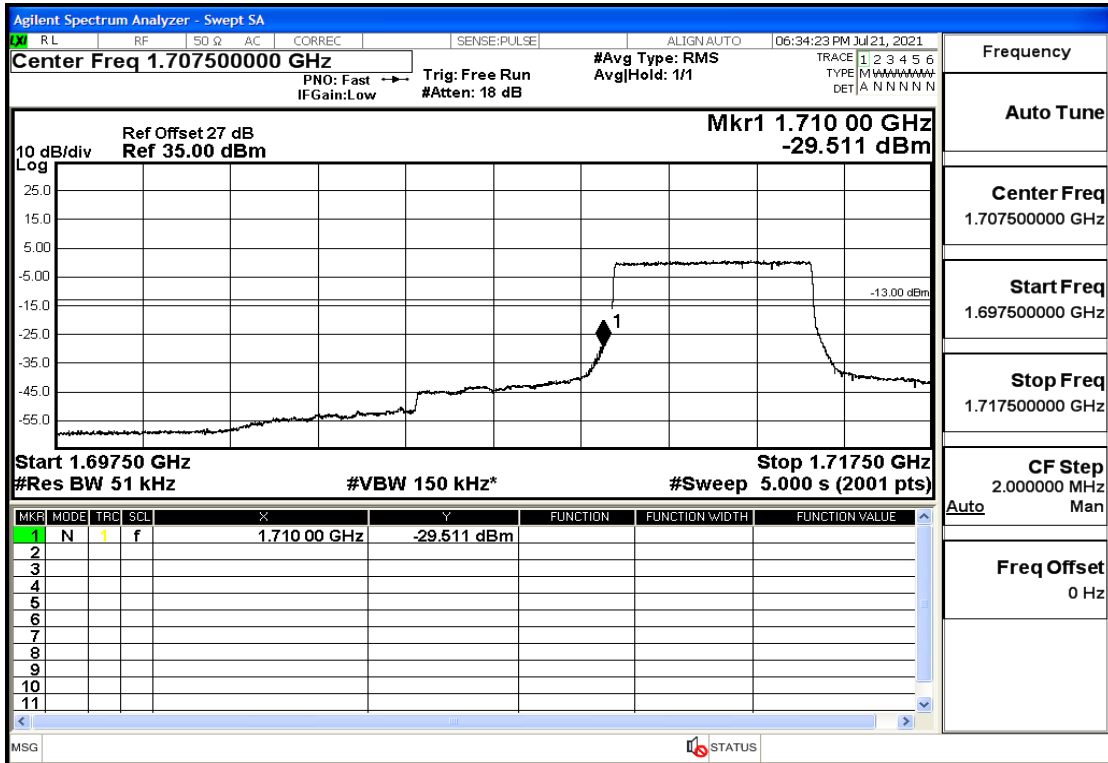

Band4-5-1712.5-QPSK-25#LOW@Pass