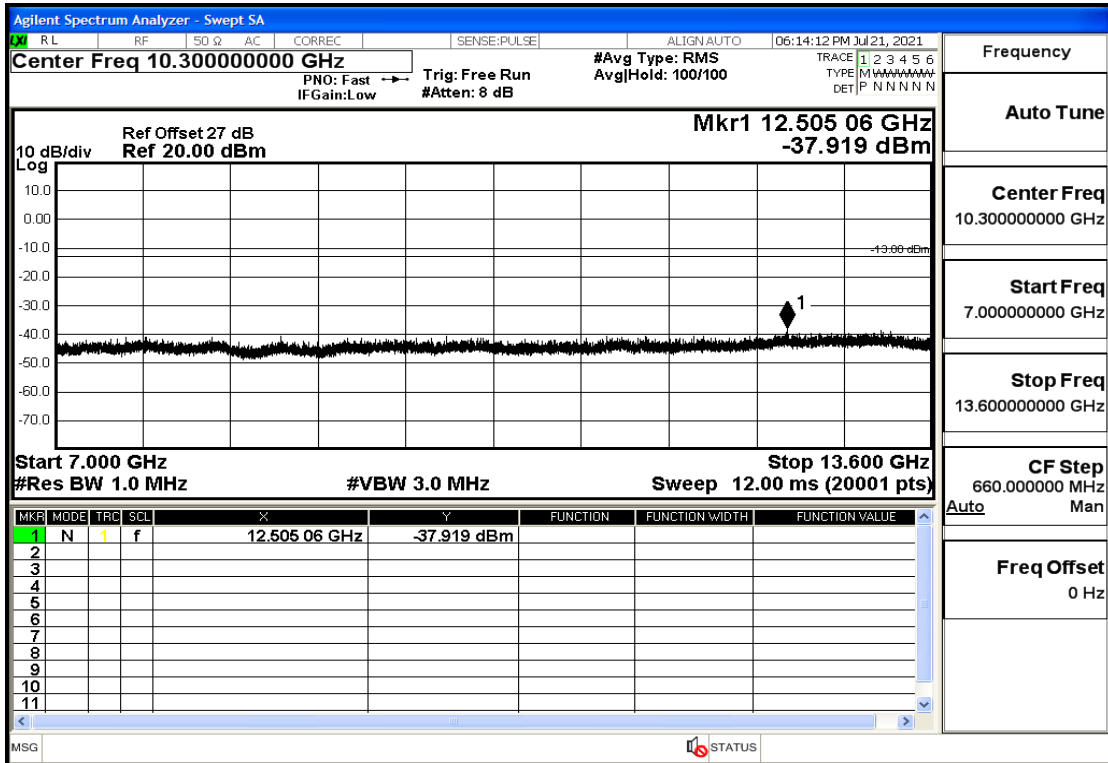

OB4-1.4-1732.5-QPSK-1#LOW@7GHz-13.6GHz@Pass