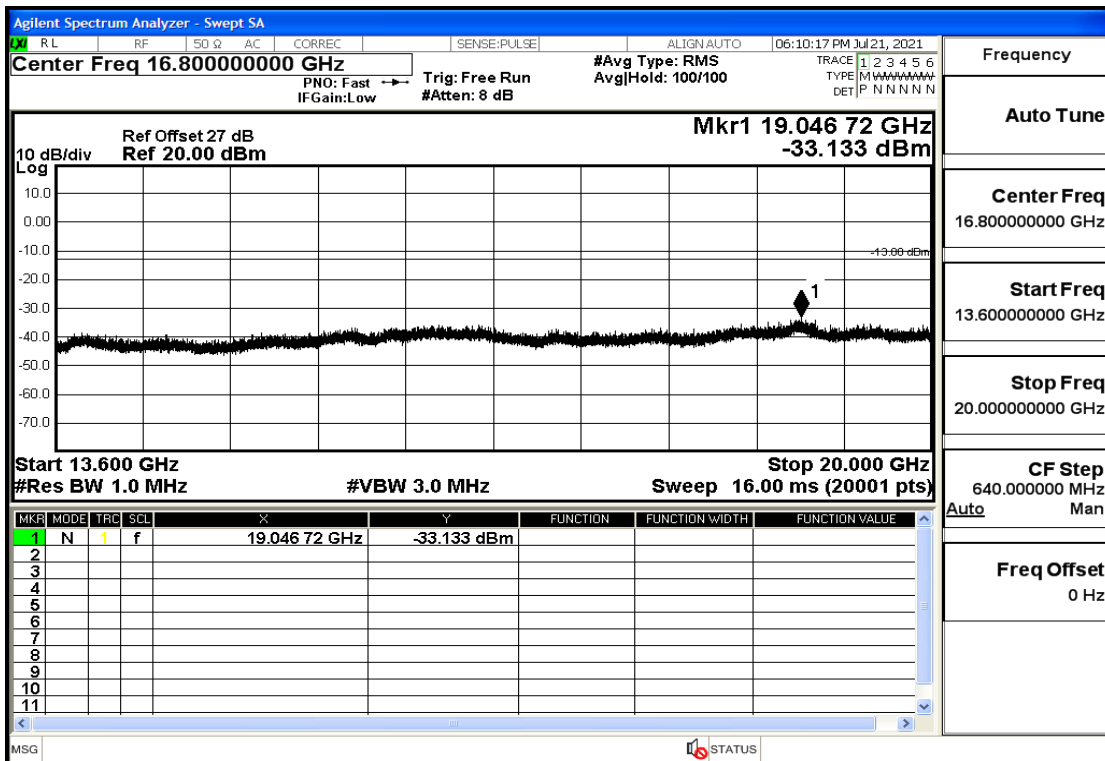

OB4-1.4-1710.7-QPSK-1#LOW@13.6GHz-20GHz@Pass