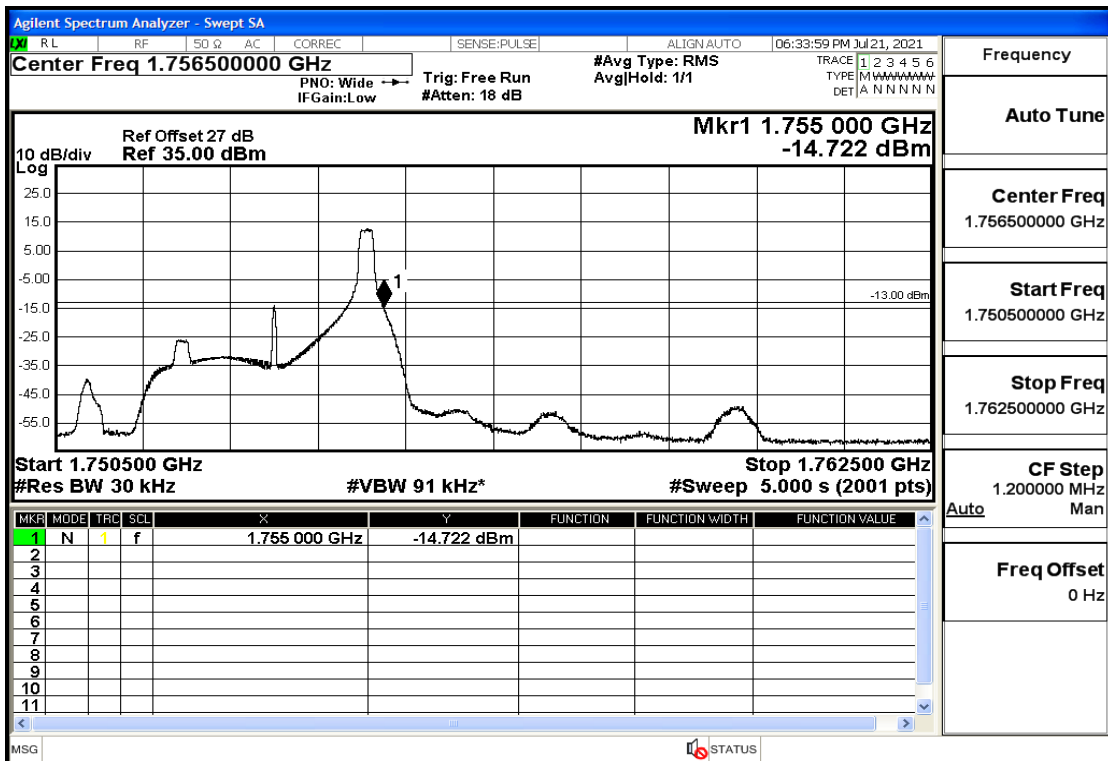

Band4-3-1753.5-16QAM-1#HIGH@Pass