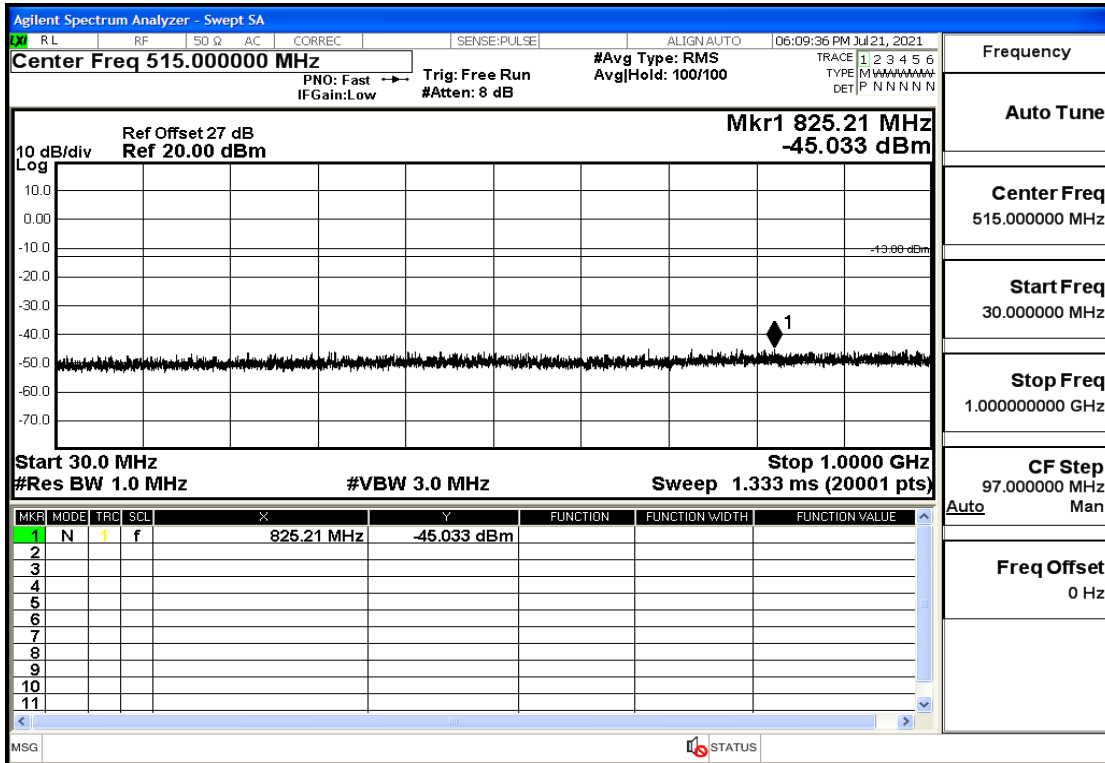

OB4-1.4-1710.7-QPSK-1#LOW@30mHz-1GHz@Pass