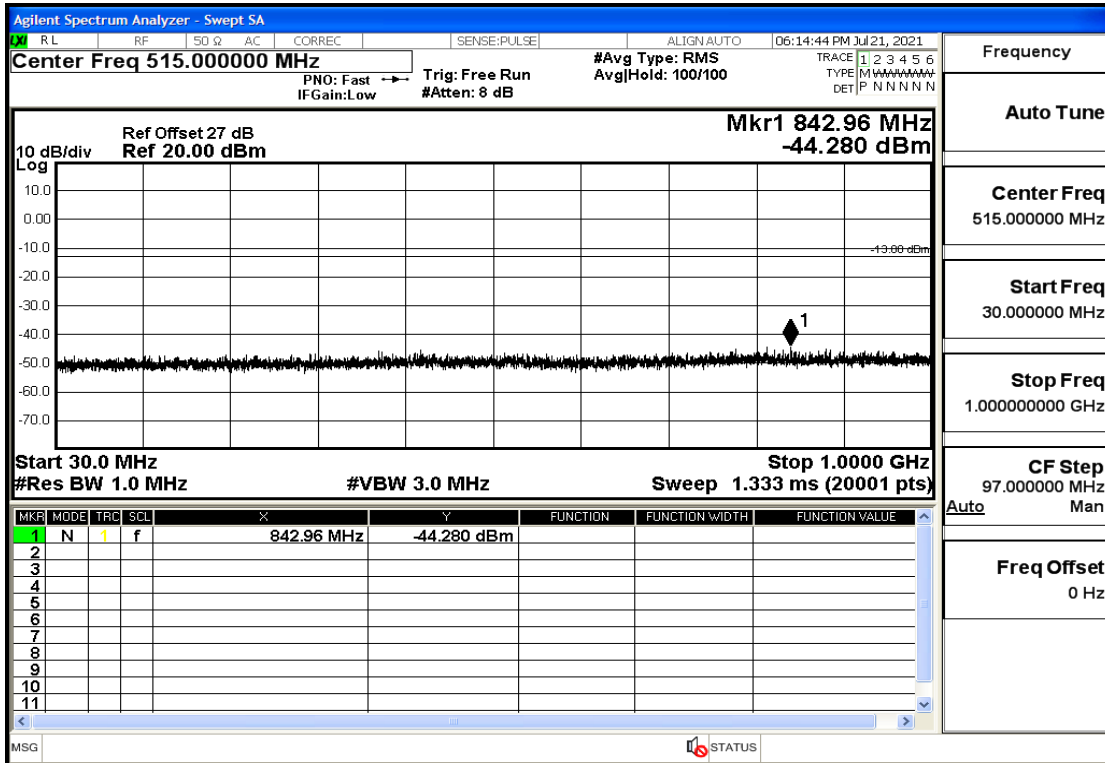

OB4-1.4-1732.5-QPSK-1#HIGH@30mHz-1GHz@Pass