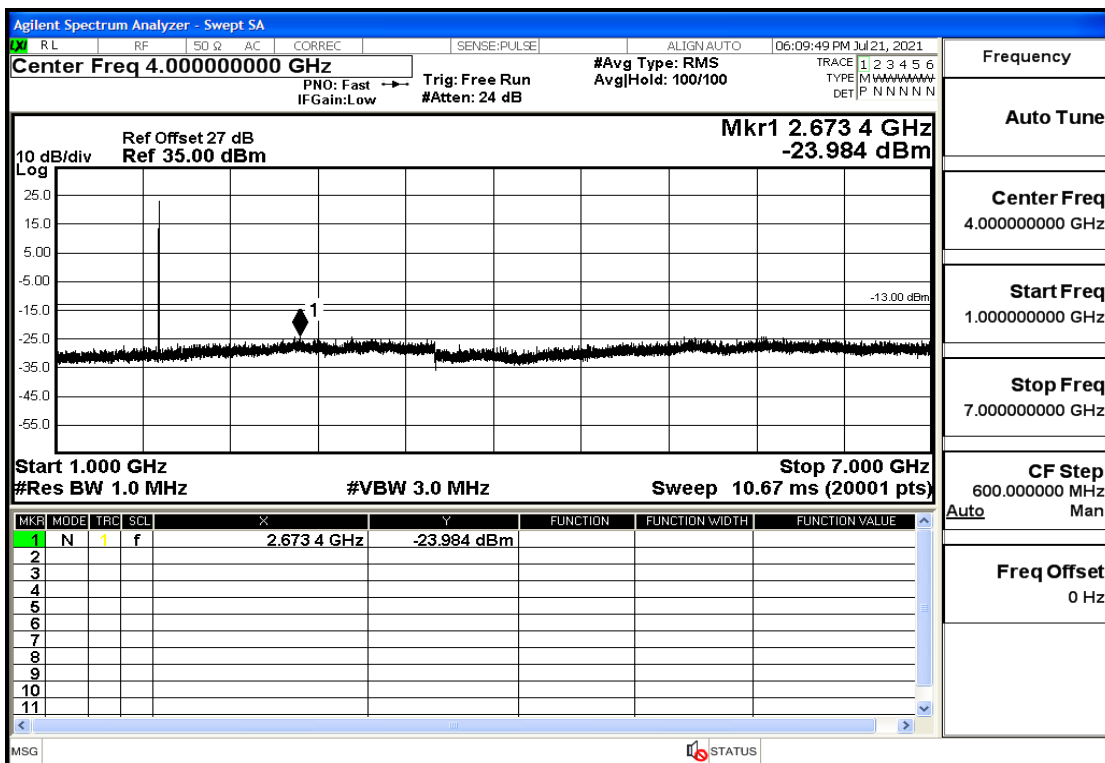

OB4-1.4-1710.7-QPSK-1#LOW@1GHz-7GHz@Pass