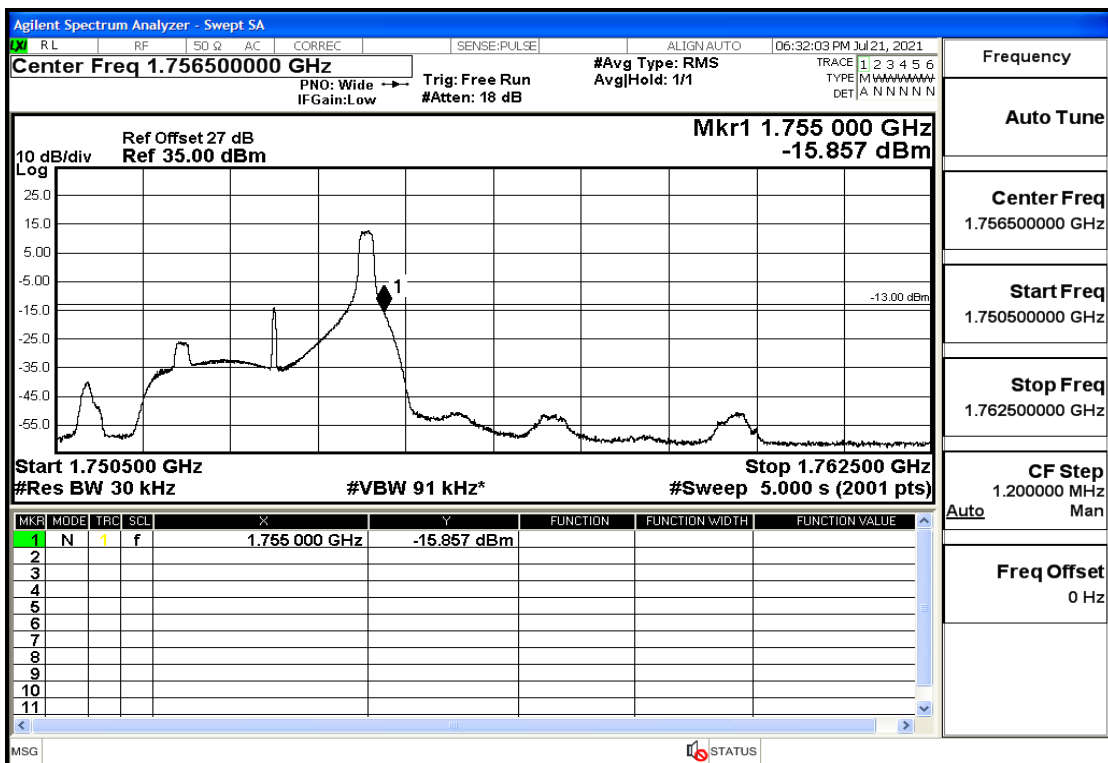

Band4-3-1753.5-QPSK-1#HIGH@Pass