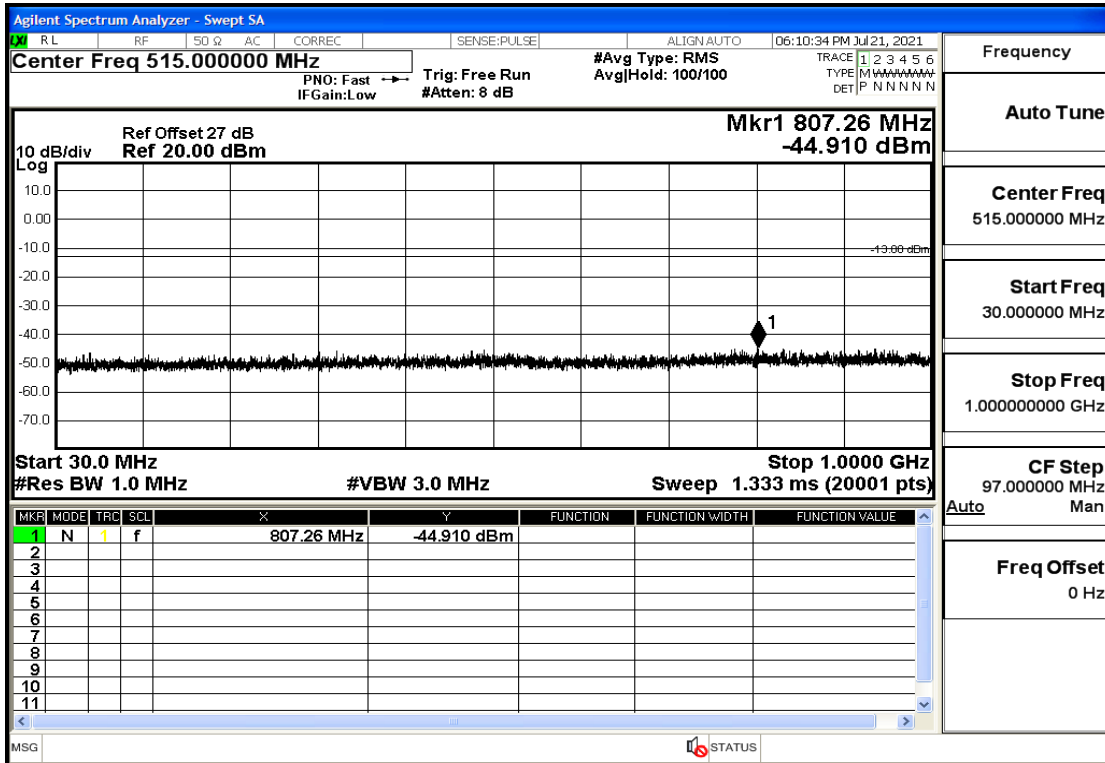

OB4-1.4-1710.7-QPSK-1#HIGH@30mHz-1GHz@Pass