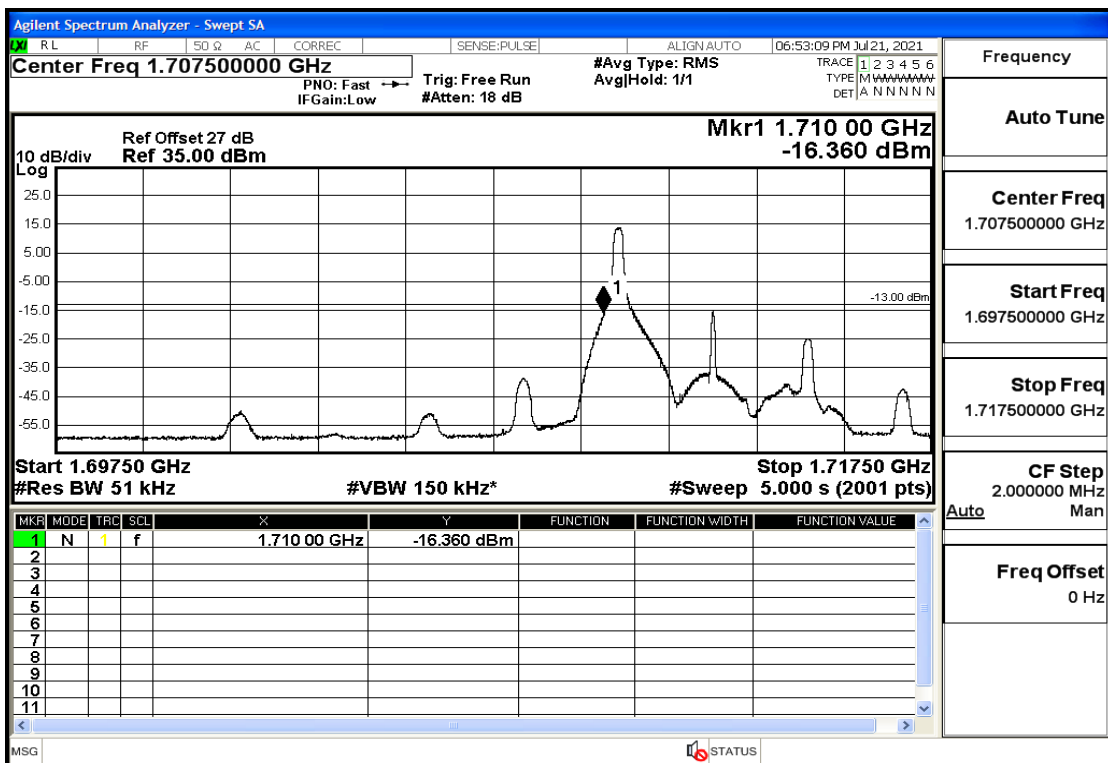

Band4-5-1712.5-16QAM-1#LOW@Pass