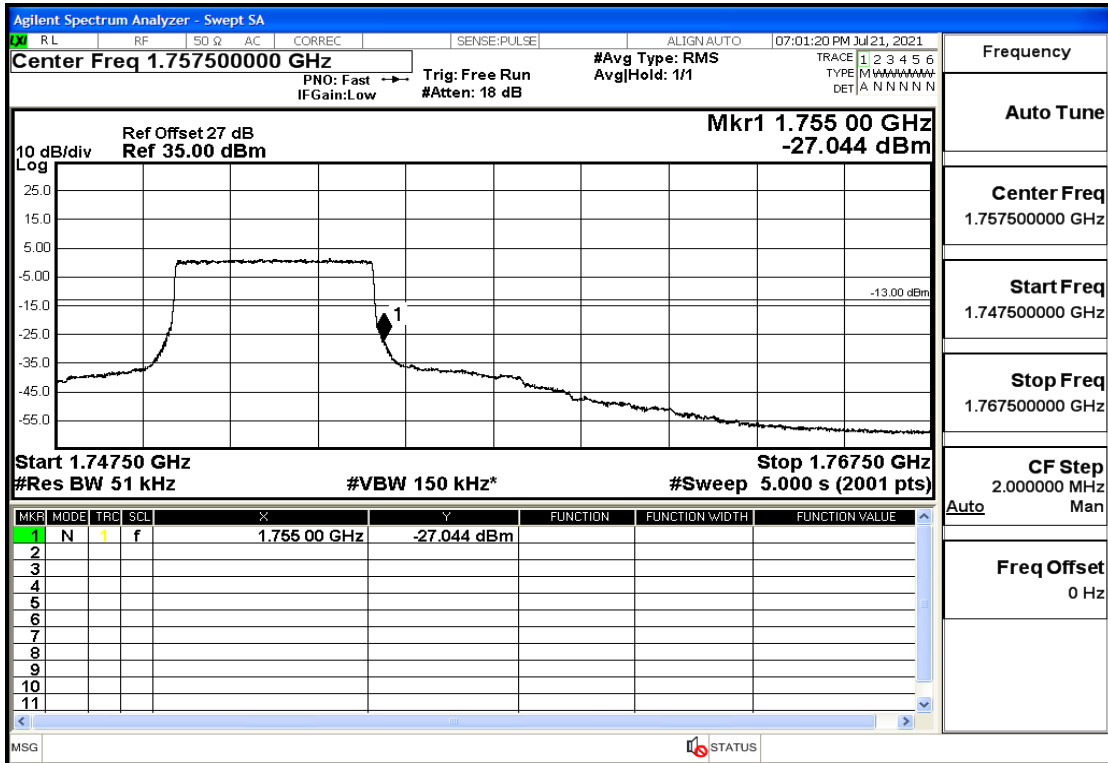

Band4-5-1752.5-16QAM-25#LOW@Pass