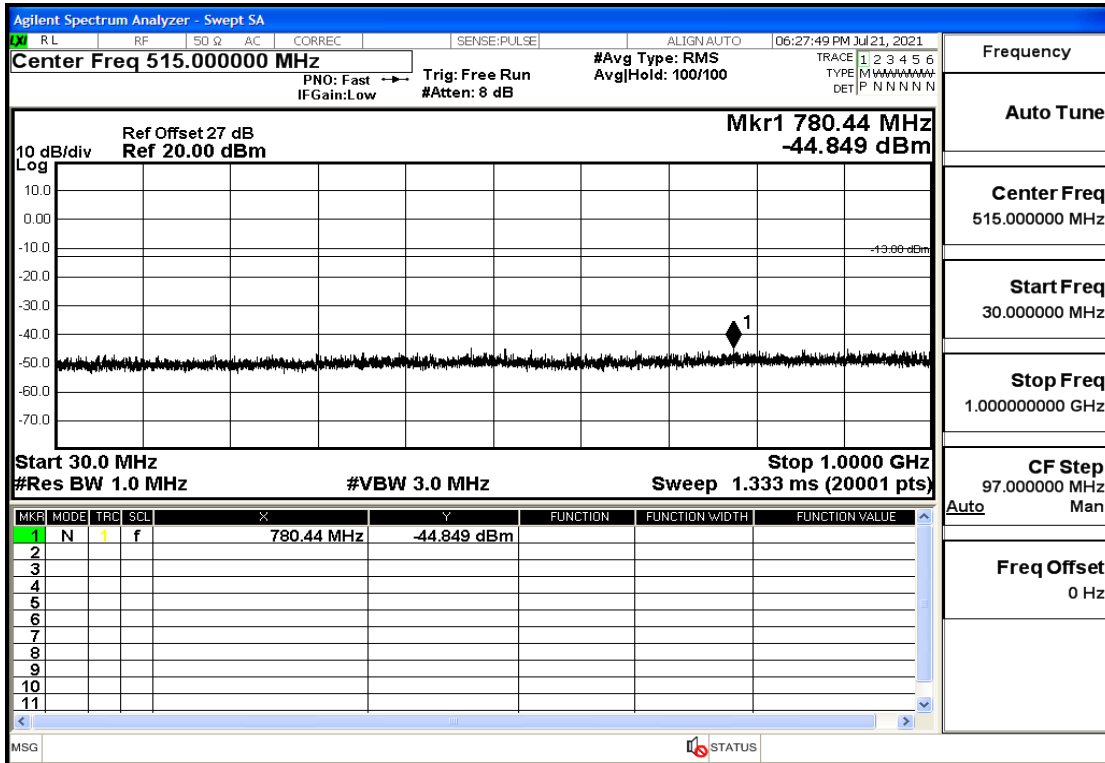

OB4-3-1732.5-QPSK-1#HIGH@30mHz-1GHz@Pass