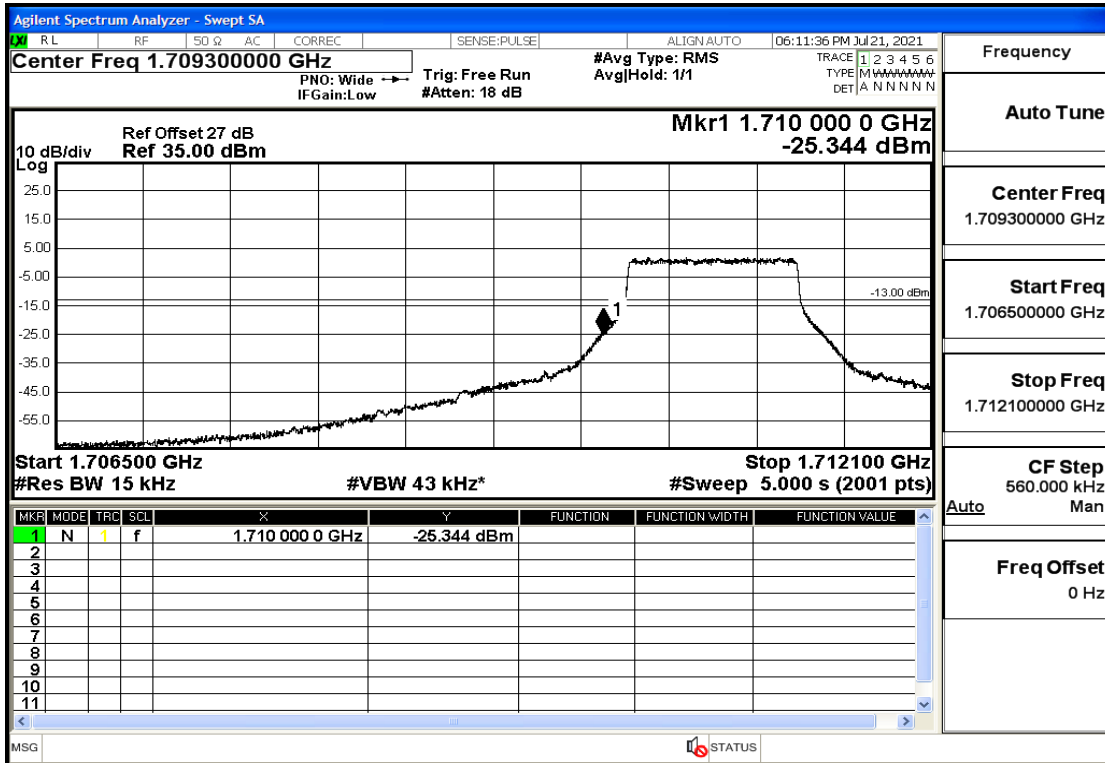

Band4-1.4-1710.7-16QAM-6#LOW@Pass