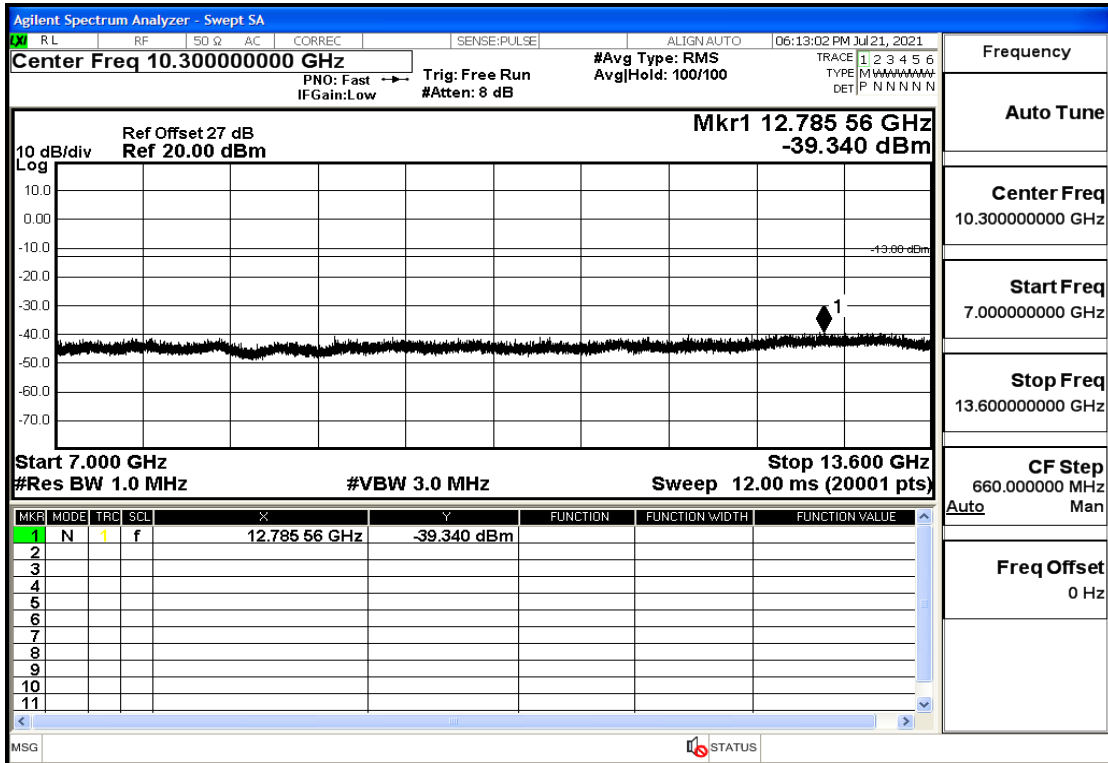

OB4-1.4-1732.5-QPSK-6#LOW@7GHz-13.6GHz@Pass