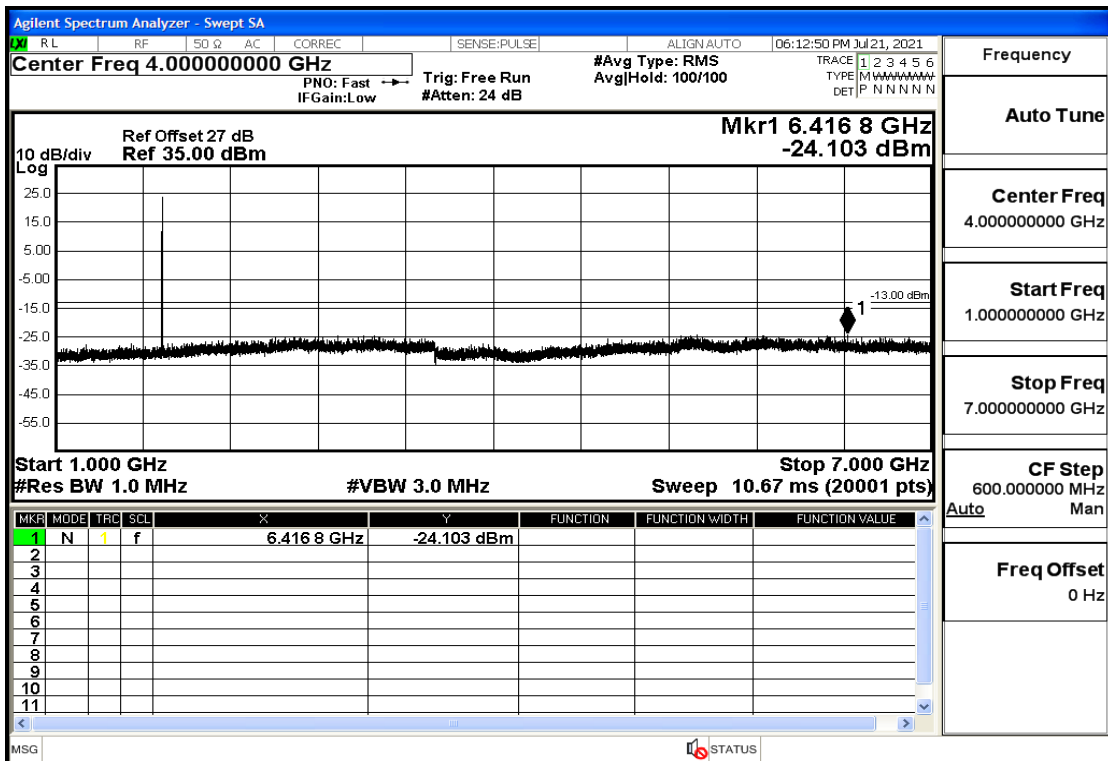

OB4-1.4-1732.5-QPSK-6#LOW@1GHz-7GHz@Pass