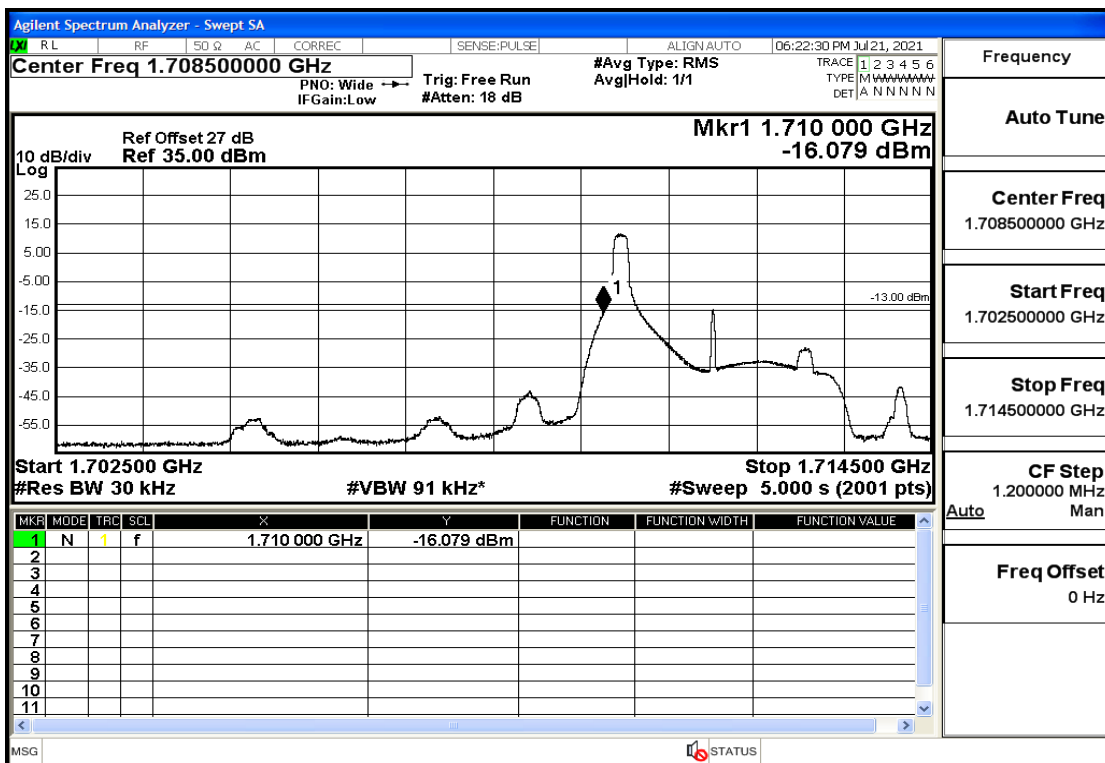

Band4-3-1711.5-QPSK-1#LOW@Pass