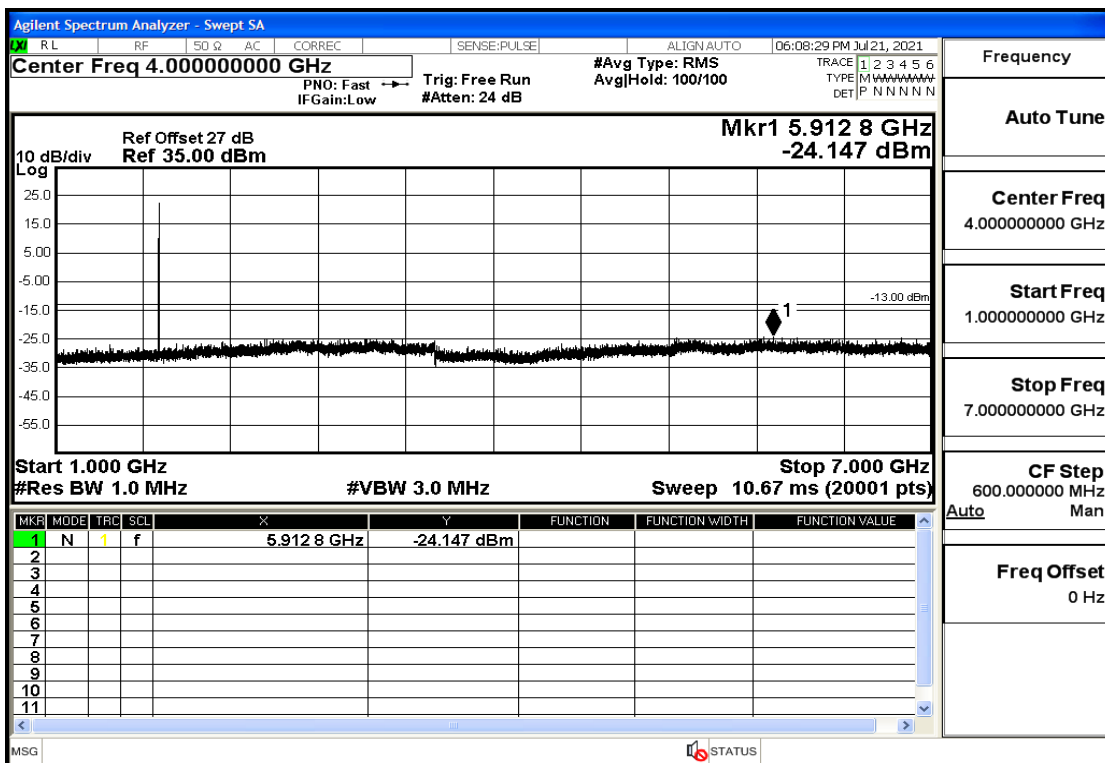

OB4-1.4-1710.7-QPSK-6#LOW@1GHz-7GHz@Pass