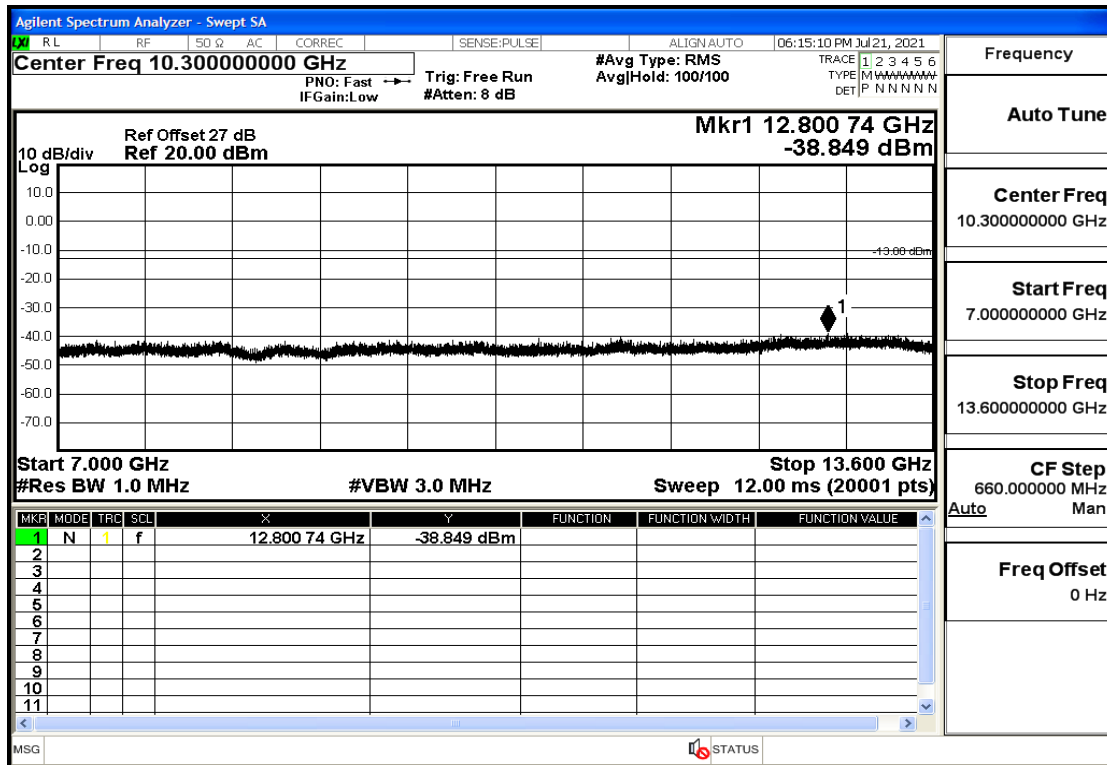

OB4-1.4-1732.5-QPSK-1#HIGH@7GHz-13.6GHz@Pass