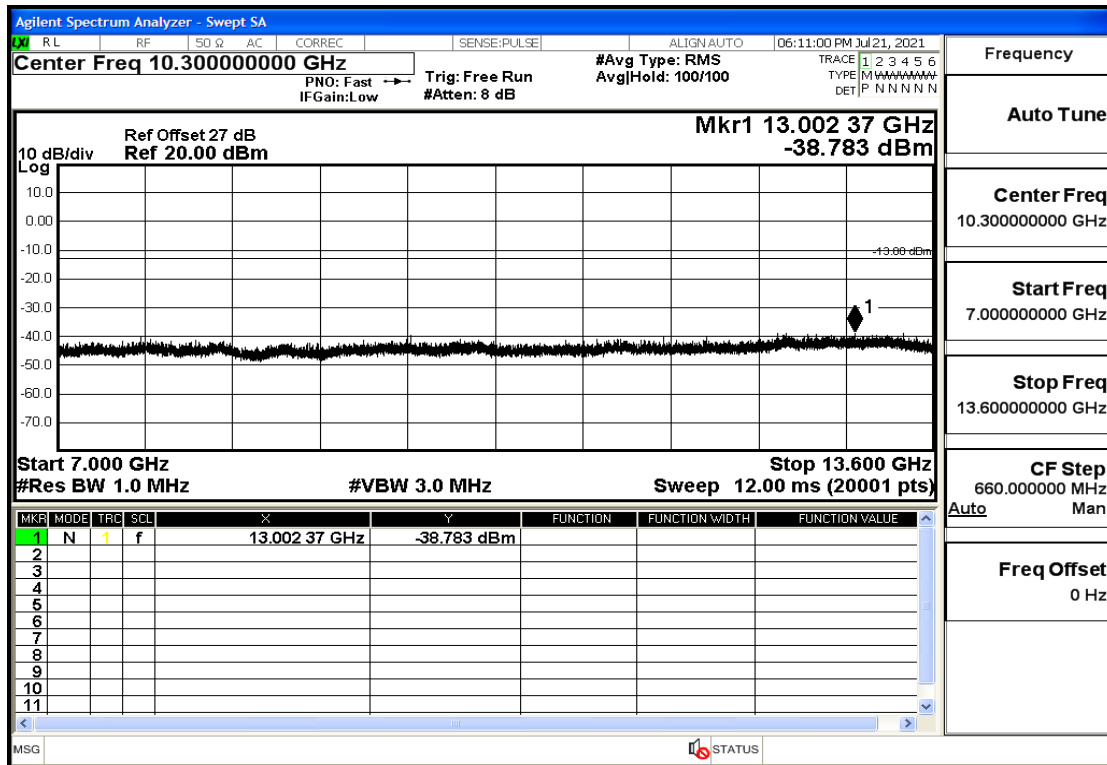

OB4-1.4-1710.7-QPSK-1#HIGH@7GHz-13.6GHz@Pass