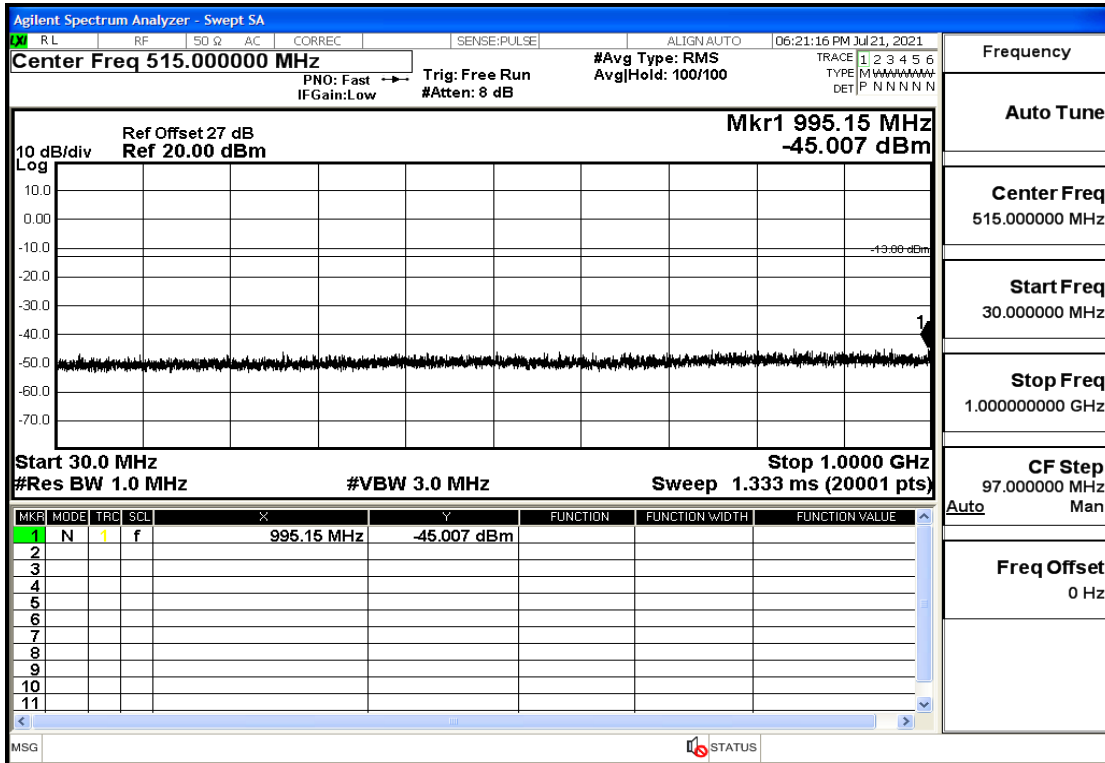

OB4-3-1711.5-QPSK-15#LOW@30mHz-1GHz@Pass