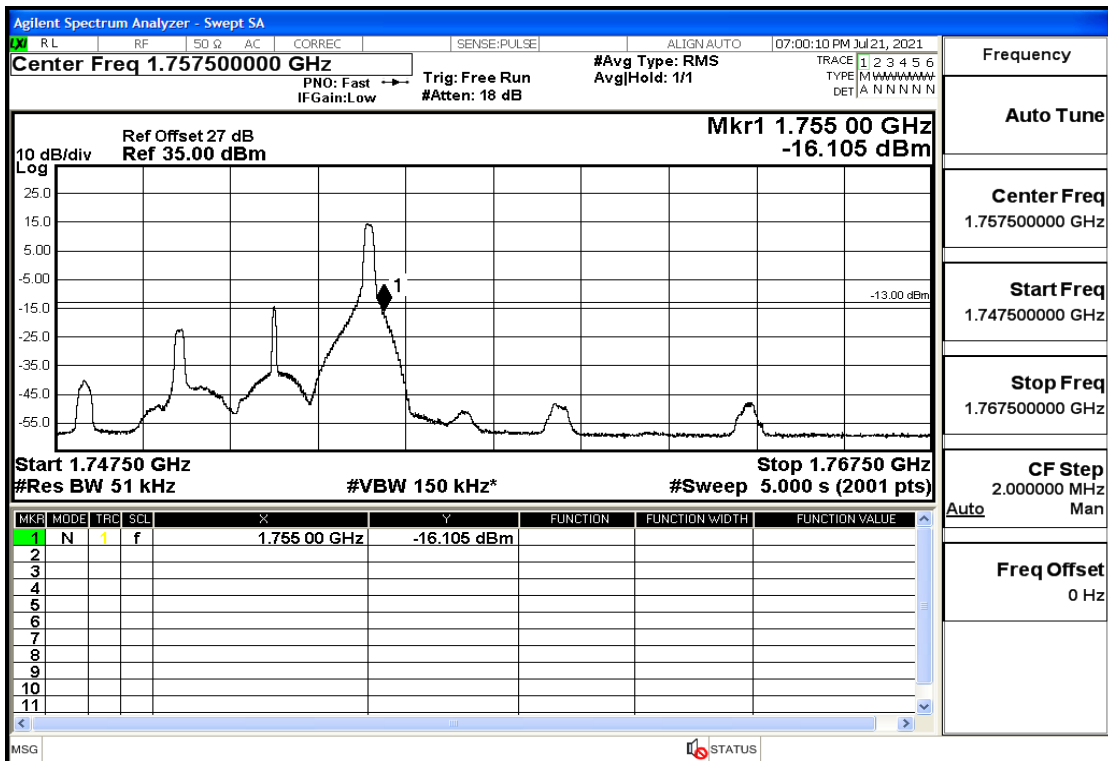

Band4-5-1752.5-QPSK-1#HIGH@Pass