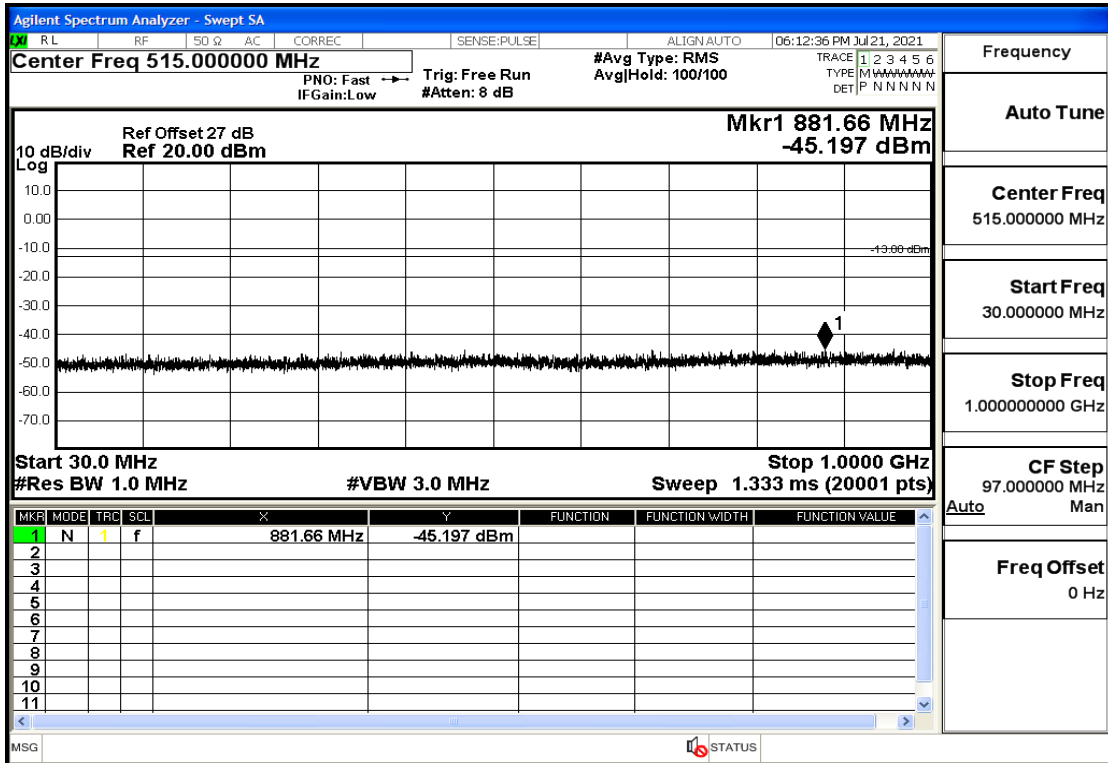

OB4-1.4-1732.5-QPSK-6#LOW@30mHz-1GHz@Pass