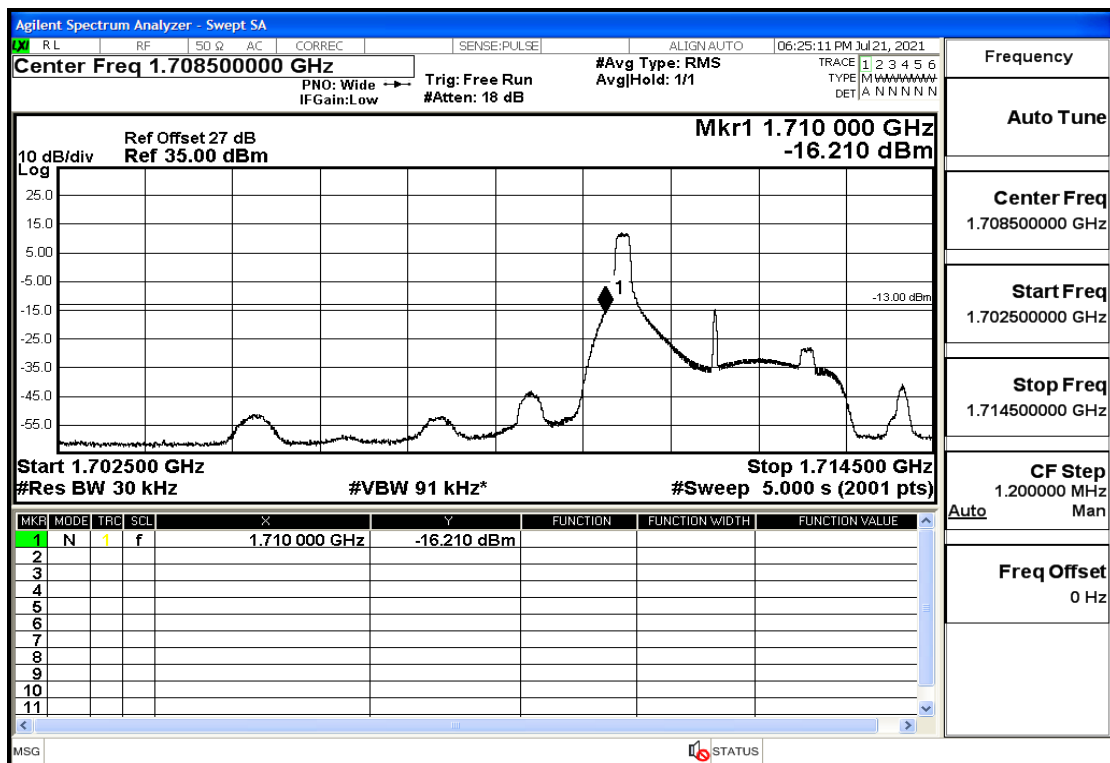

Band4-3-1711.5-16QAM-1#LOW@Pass