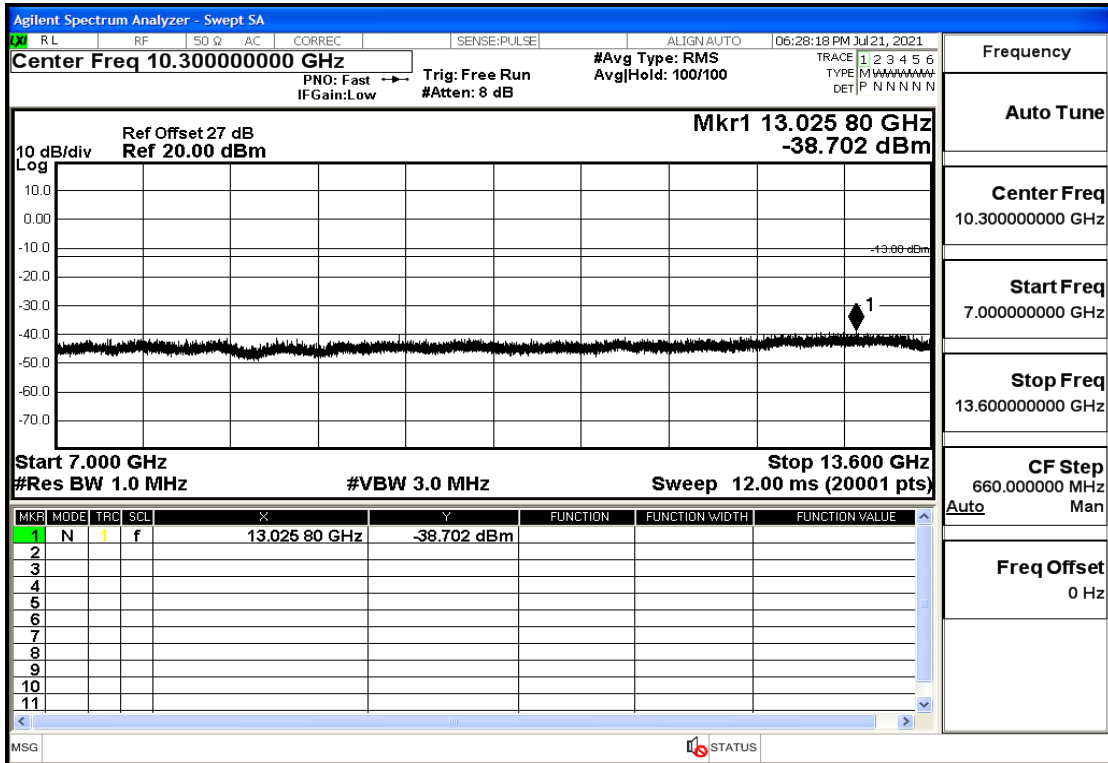

OB4-3-1732.5-QPSK-1#LOW@13.6GHz-20GHz@Pass

OB4-3-1732.5-QPSK-1#HIGH@30mHz-1GHz@Pass

OB4-3-1732.5-QPSK-1#HIGH@1GHz-7GHz@Pass

OB4-3-1732.5-QPSK-1#HIGH@7GHz-13.6GHz@Pass

OB4-3-1732.5-QPSK-1#HIGH@13.6GHz-20GHz@Pass