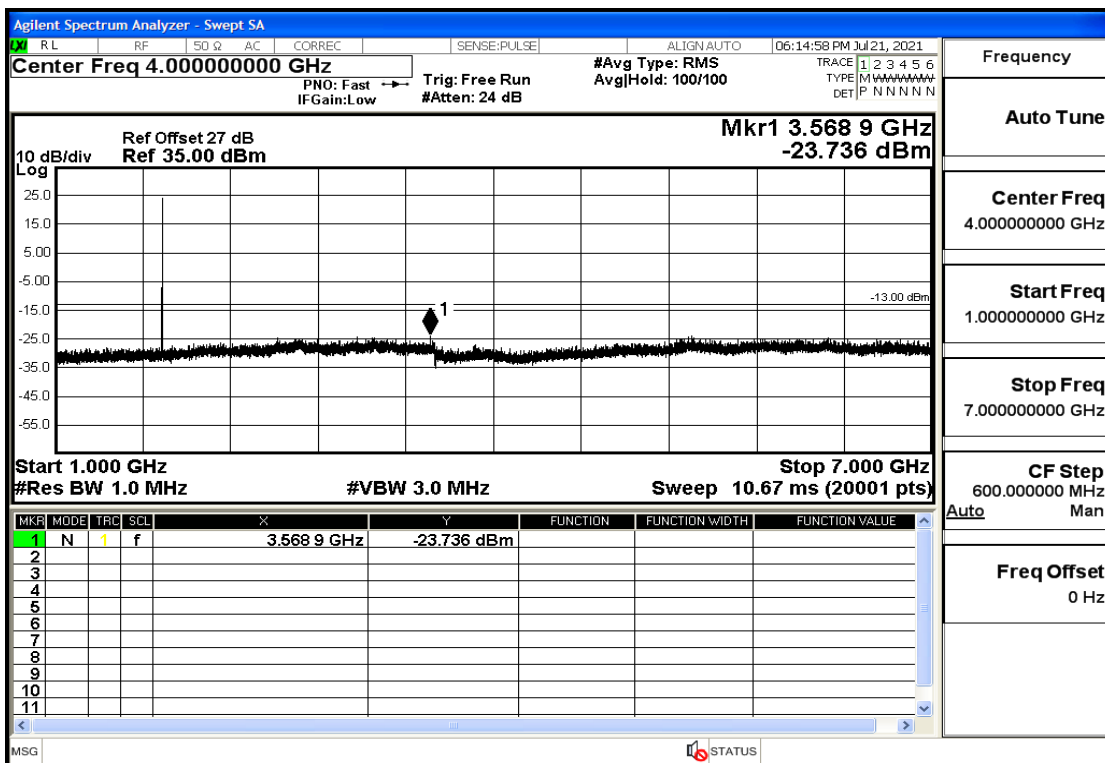

OB4-1.4-1732.5-QPSK-1#HIGH@1GHz-7GHz@Pass