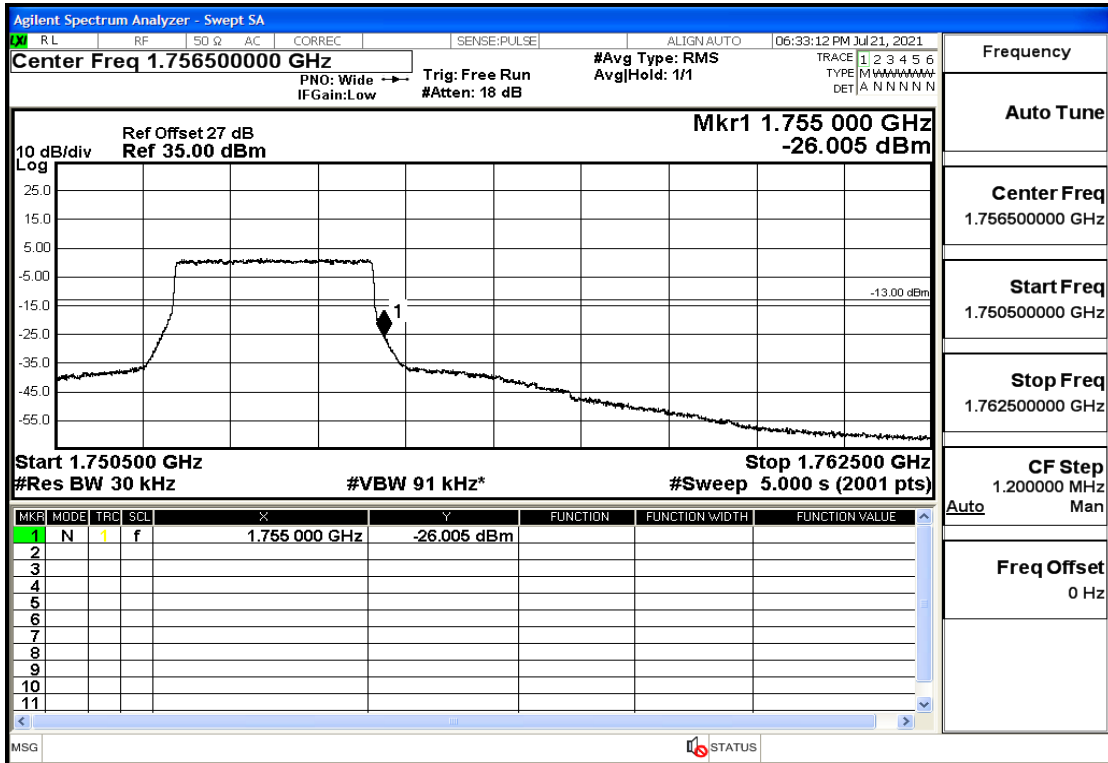

Band4-3-1753.5-16QAM-15#LOW@Pass