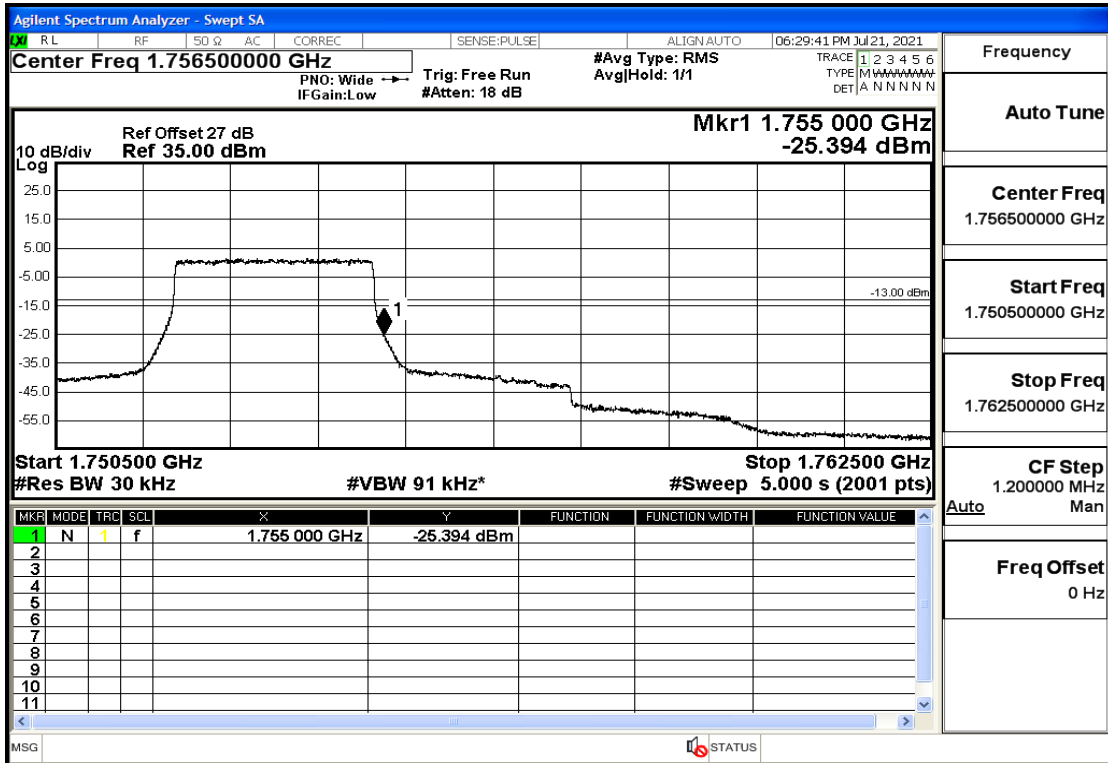

Band4-3-1753.5-QPSK-15#LOW@Pass