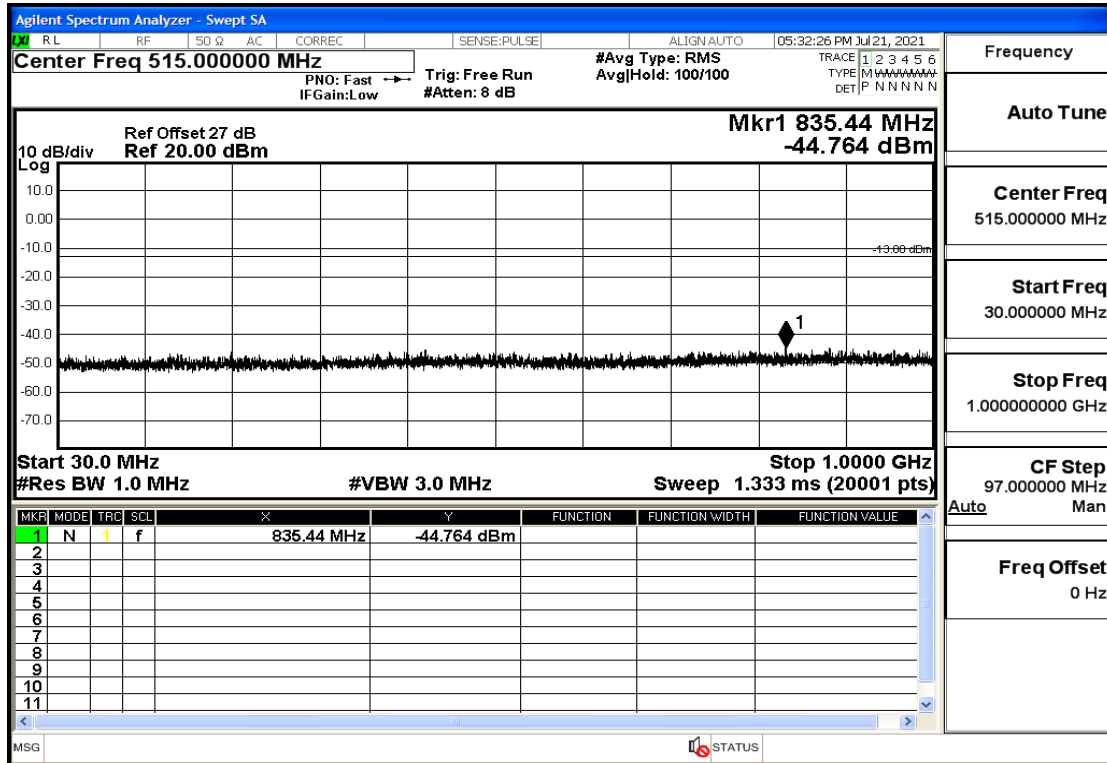

OB2-1.4-1909.3-QPSK-1#HIGH@30mHz-1GHz@Pass