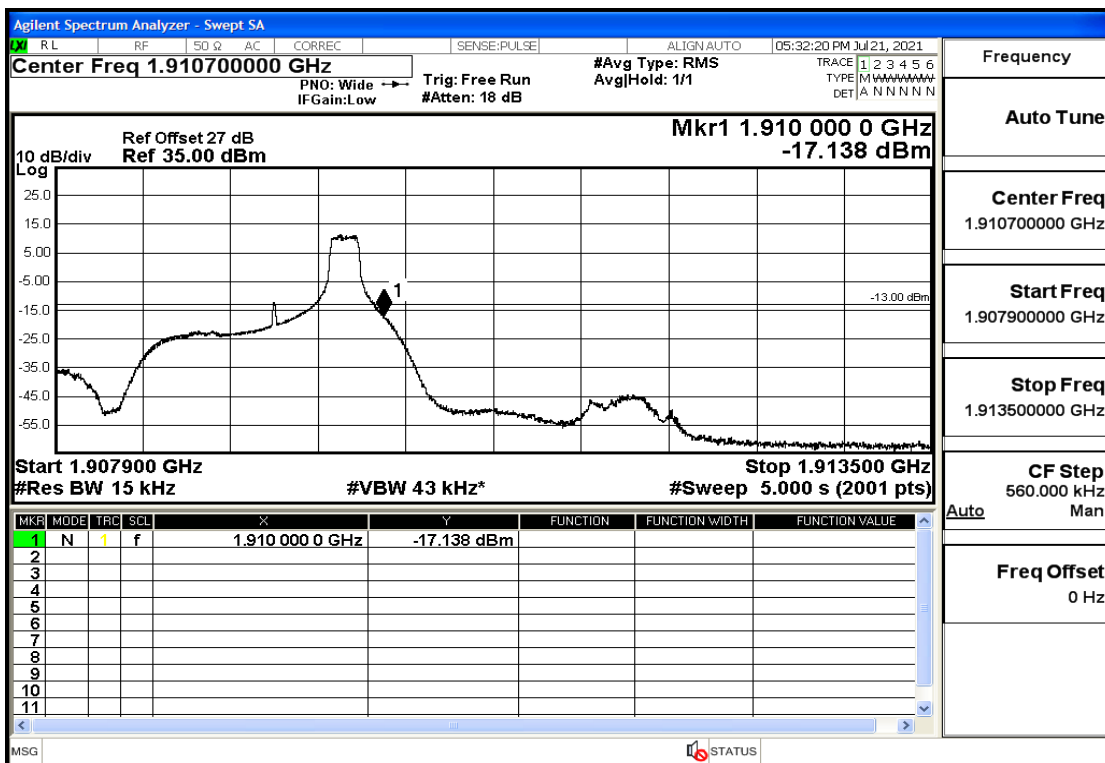

## RF Test Data for LTE (Conducted Measurement)

**Product Name: FastHelp Home Emergency Alert Device – V4-4G**

**Trade Mark: FastHelp**

**Test Model: FH-V4-4G**

**Sample ID: TZ210702403-1#**

**FCC ID: 2AJG4-FH-V4-4G**

Band2-1.4-1850.7-QPSK-6#LOW@Pass

Band2-1.4-1850.7-QPSK-1#LOW@Pass

Band2-1.4-1850.7-16QAM-6#LOW@Pass

Band2-1.4-1850.7-16QAM-1#LOW@Pass

Band2-1.4-1909.3-QPSK-6#LOW@Pass

Band2-1.4-1909.3-QPSK-1#HIGH@Pass

Band2-1.4-1909.3-16QAM-6#LOW@Pass