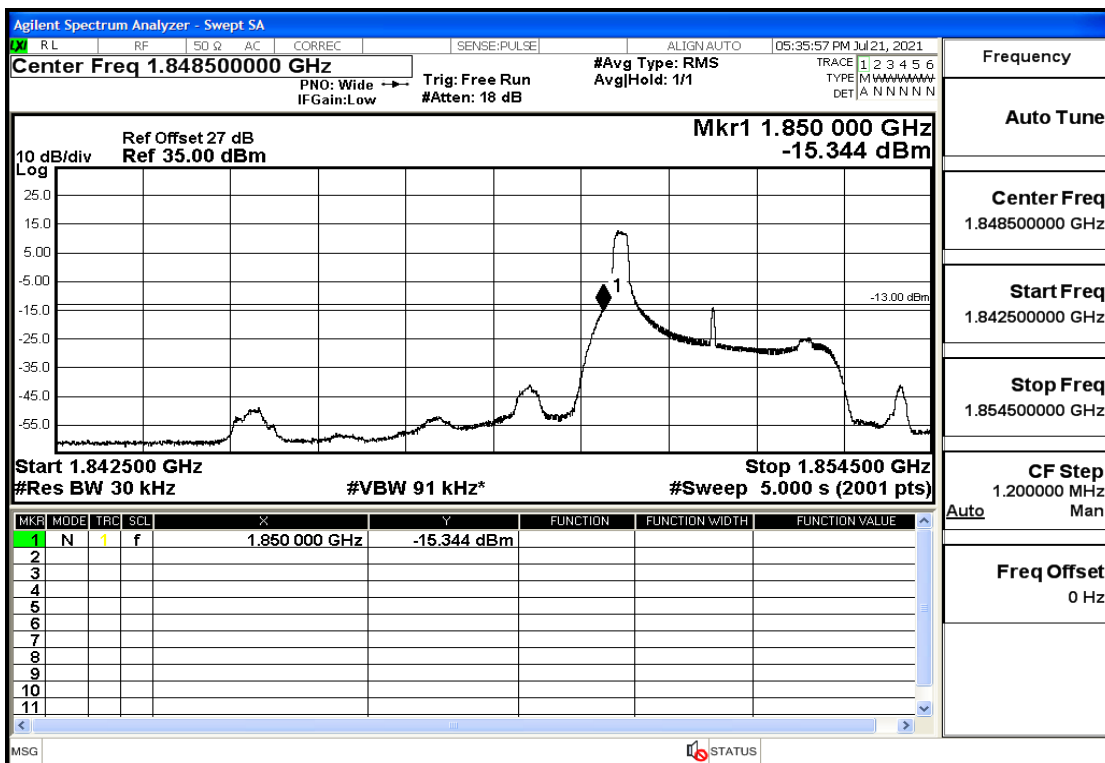

Band2-3-1851.5-QPSK-1#LOW@Pass