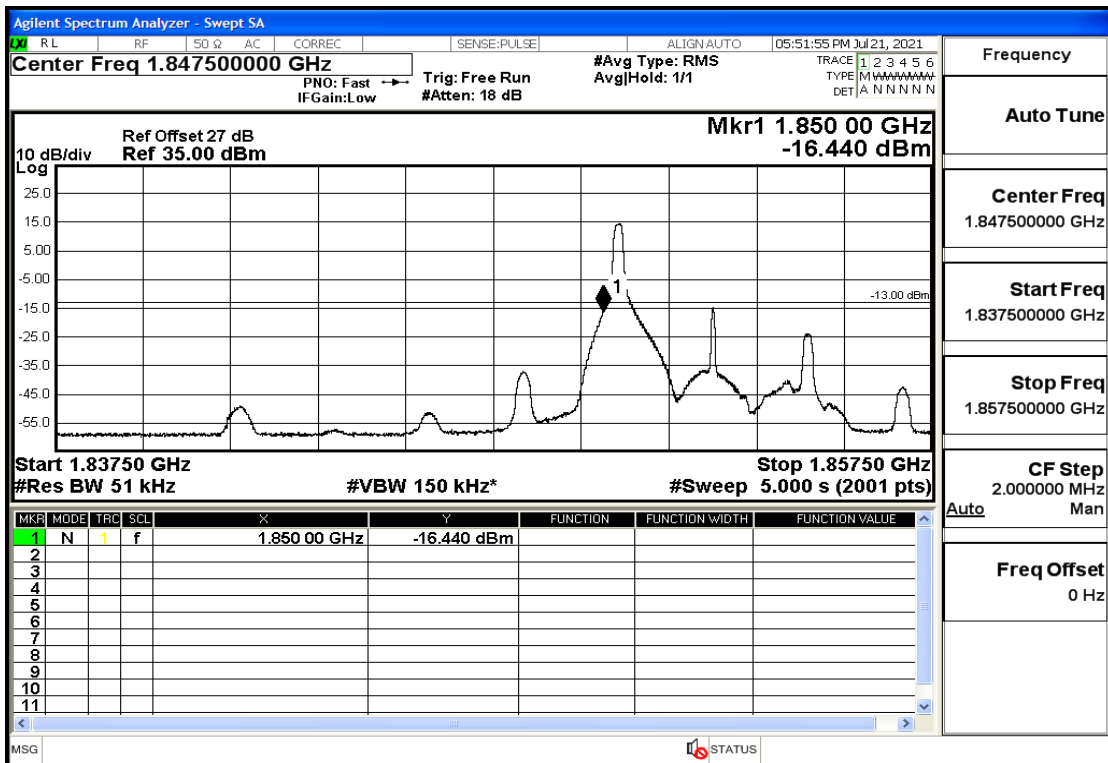

Band2-5-1852.5-16QAM-1#LOW@Pass