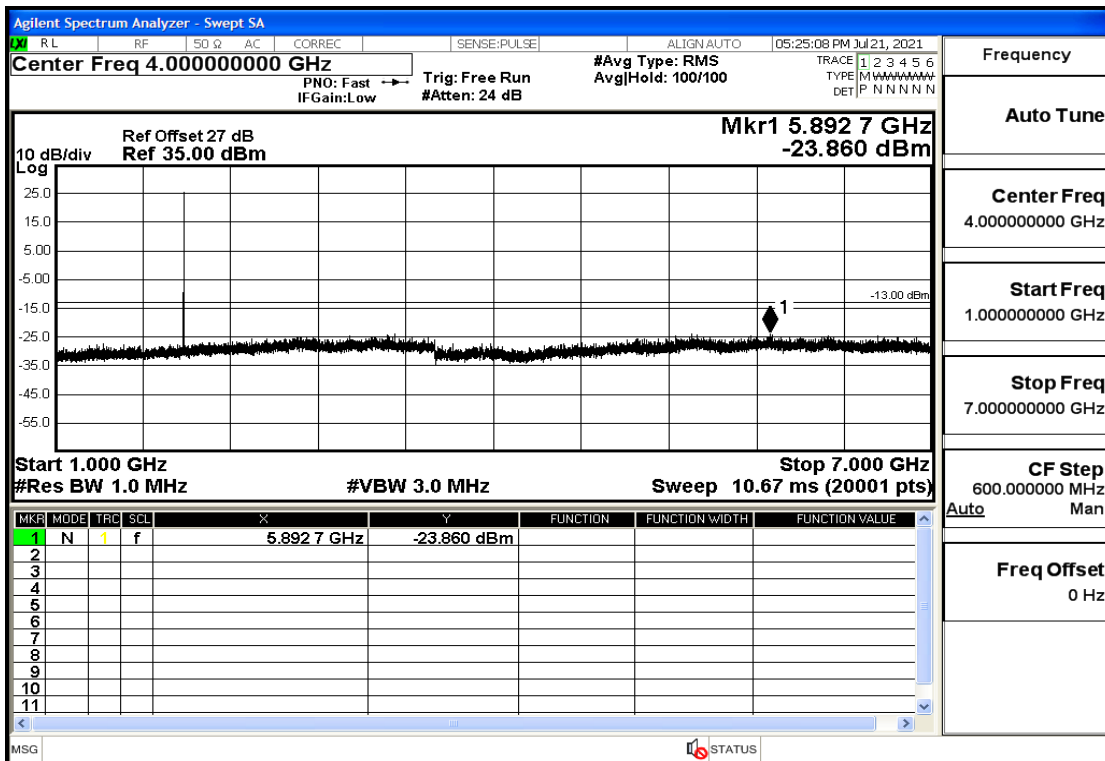

OB2-1.4-1880-QPSK-1#HIGH@1GHz-7GHz@Pass