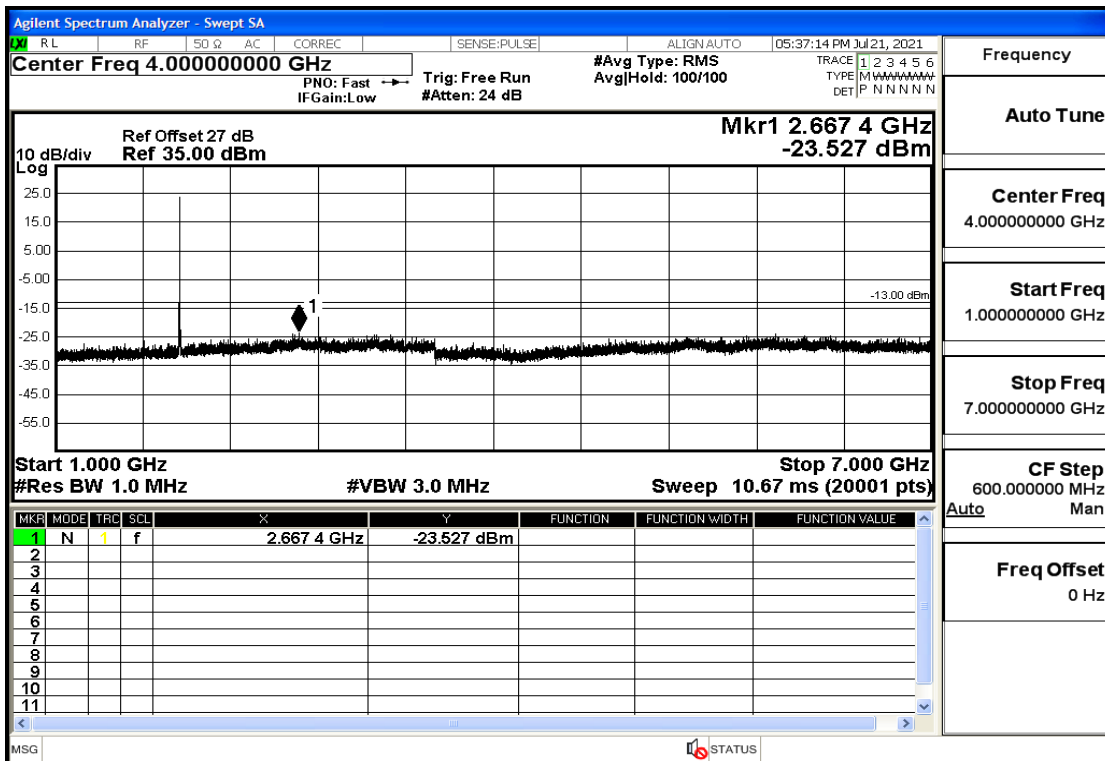

OB2-3-1851.5-QPSK-1#HIGH@1GHz-7GHz@Pass