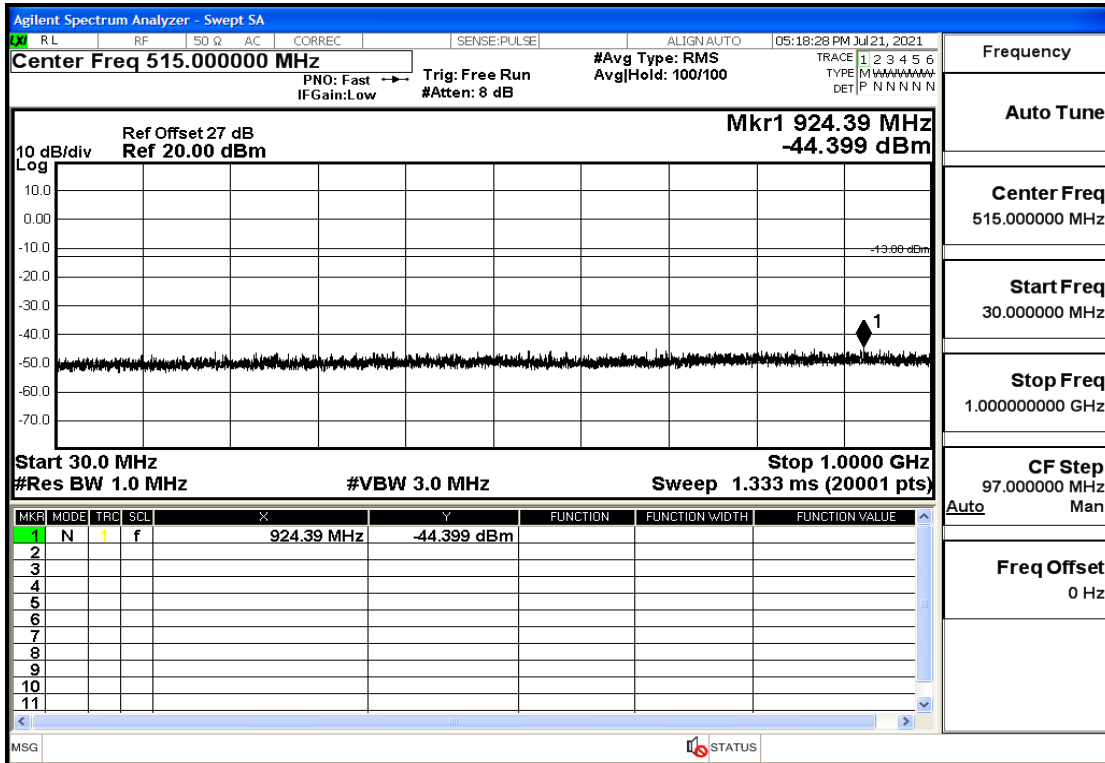

OB2-1.4-1850.7-QPSK-6#LOW@30mHz-1GHz@Pass