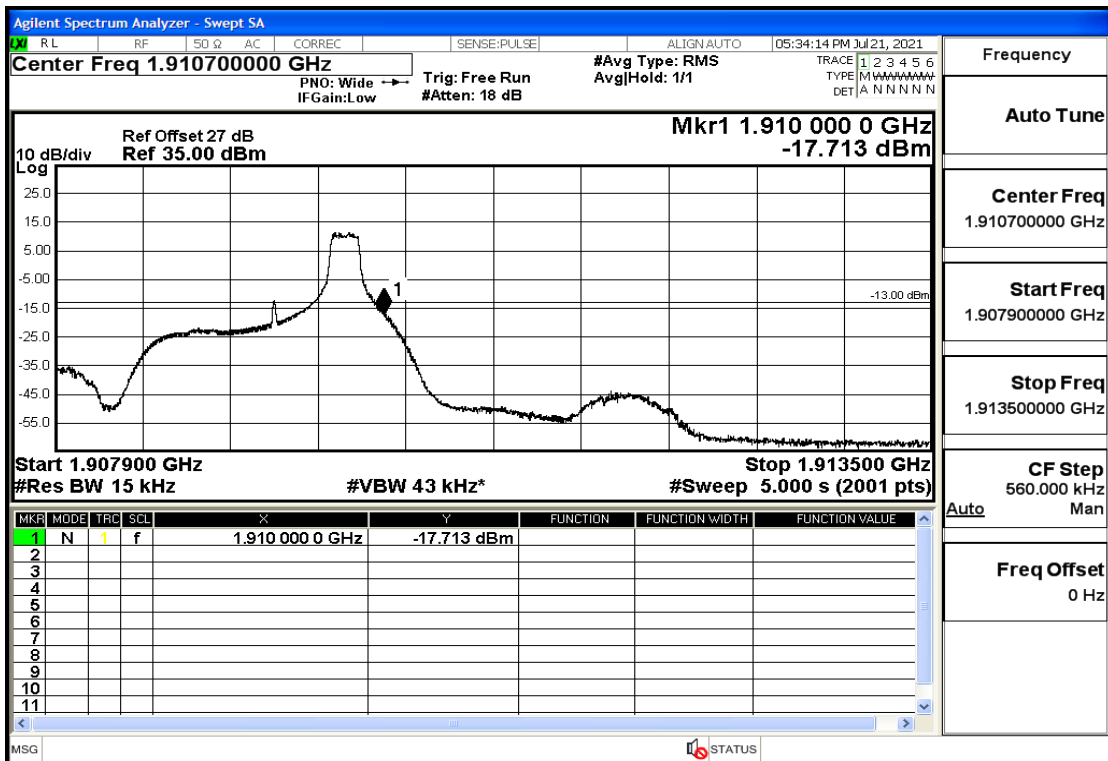

Band2-1.4-1909.3-16QAM-1#HIGH@Pass