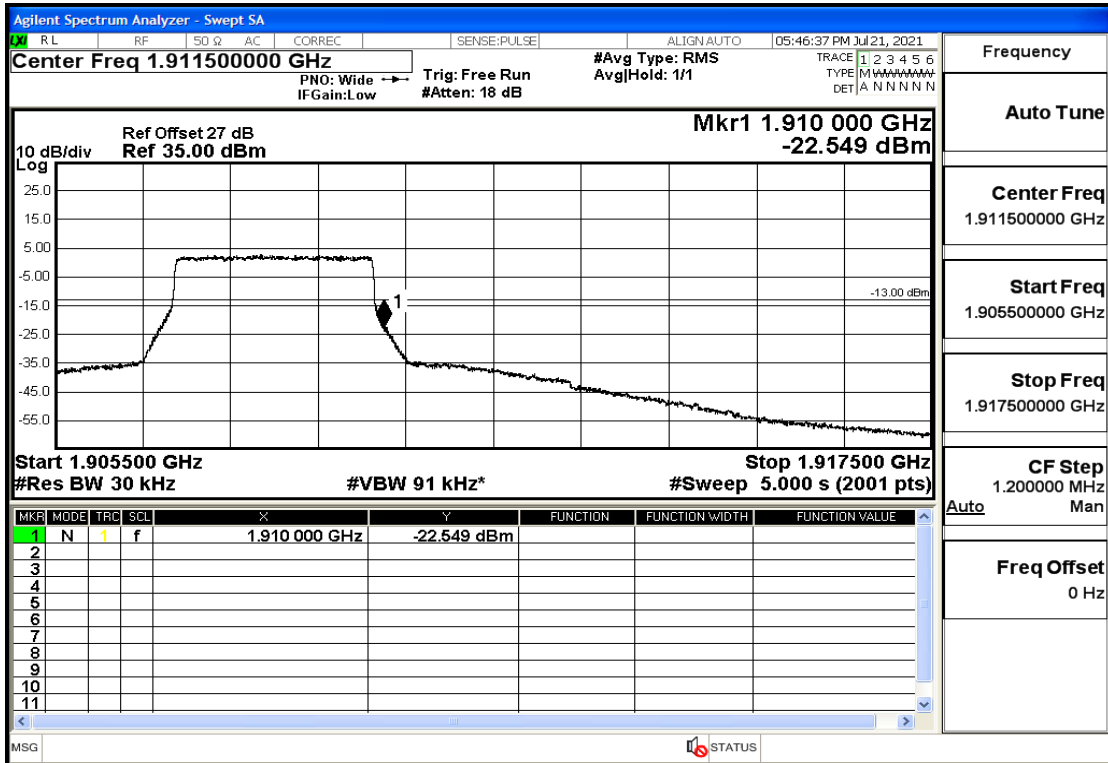

Band2-3-1908.5-16QAM-15#LOW@Pass