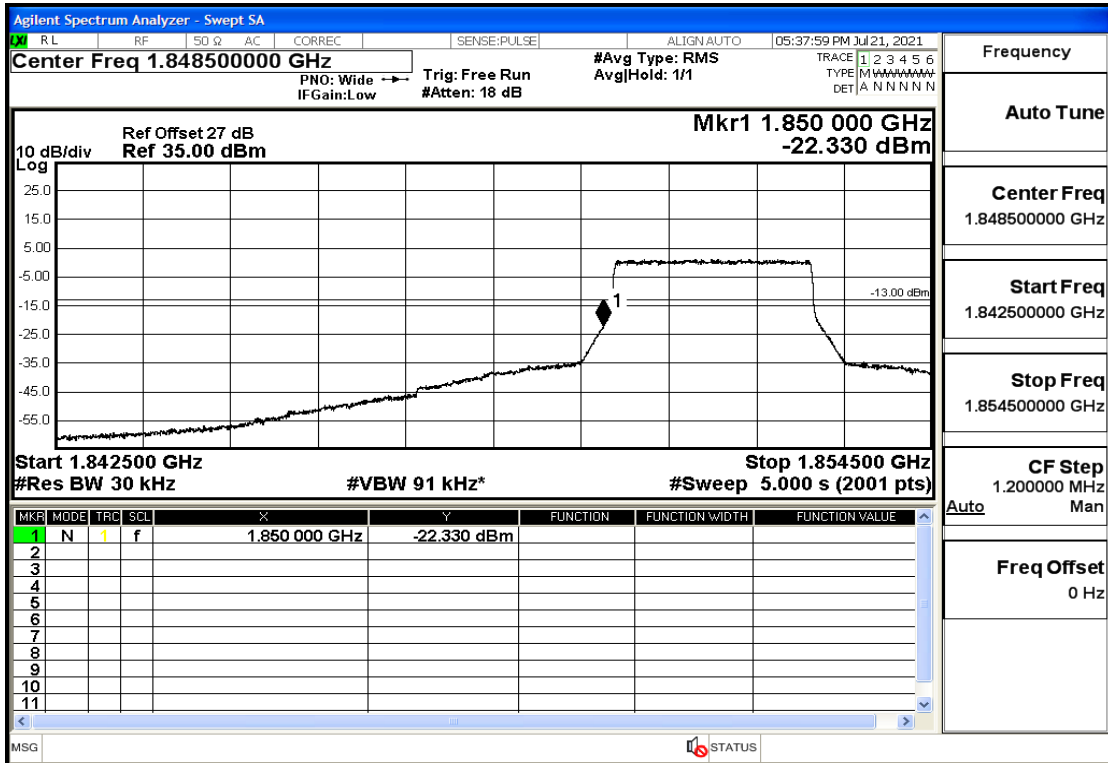

Band2-3-1851.5-16QAM-15#LOW@Pass