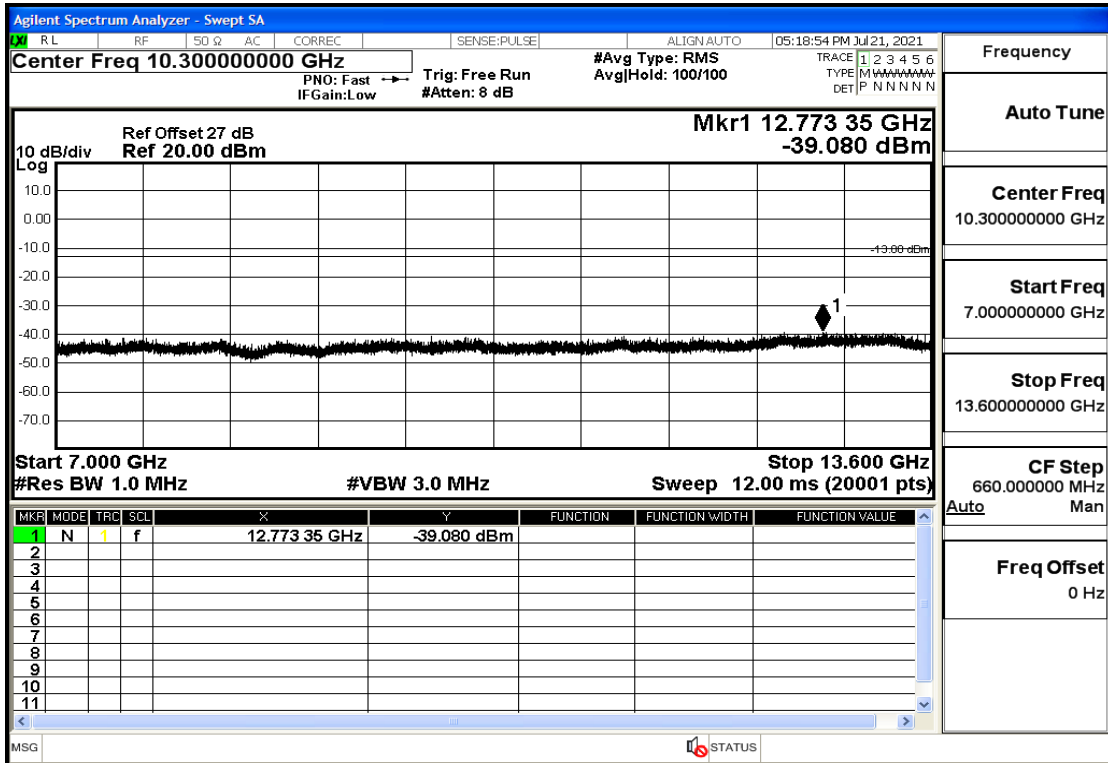

OB2-1.4-1850.7-QPSK-6#LOW@7GHz-13.6GHz@Pass