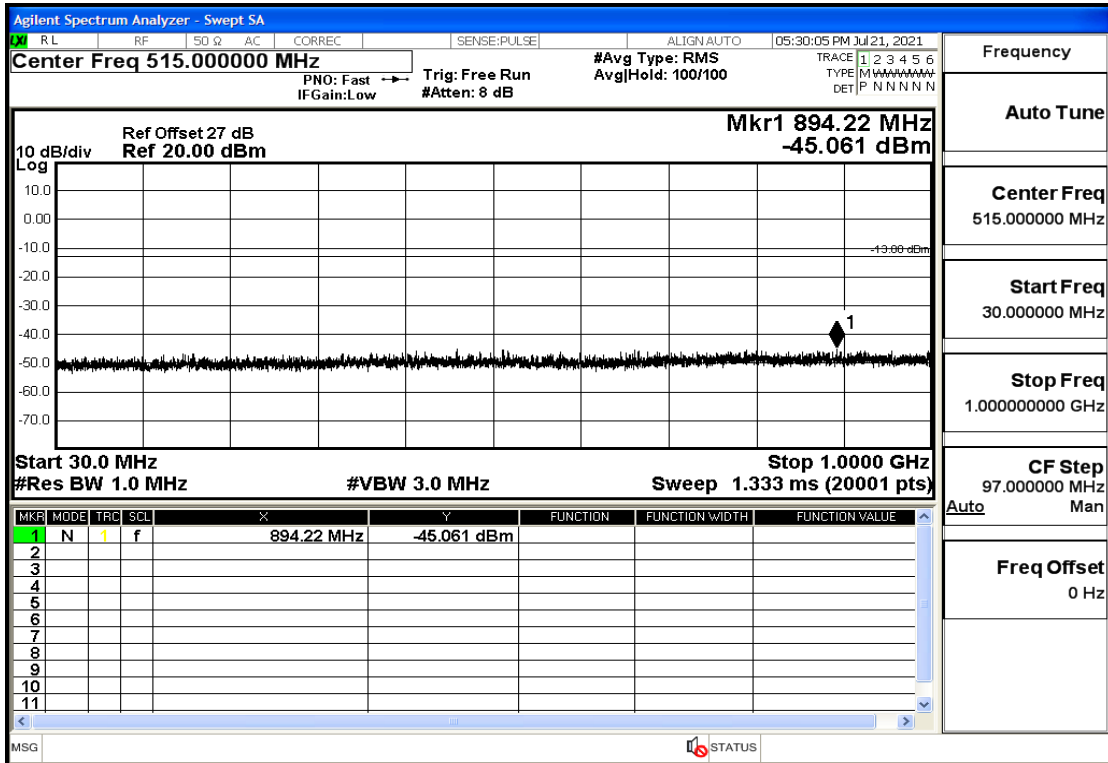

OB2-1.4-1880-QPSK-1#HIGH@30mHz-1GHz@Pass

OB2-1.4-1880-QPSK-1#HIGH@1GHz-7GHz@Pass

OB2-1.4-1880-QPSK-1#HIGH@7GHz-13.6GHz@Pass

OB2-1.4-1880-QPSK-1#HIGH@13.6GHz-20GHz@Pass

OB2-1.4-1909.3-QPSK-6#LOW@30mHz-1GHz@Pass