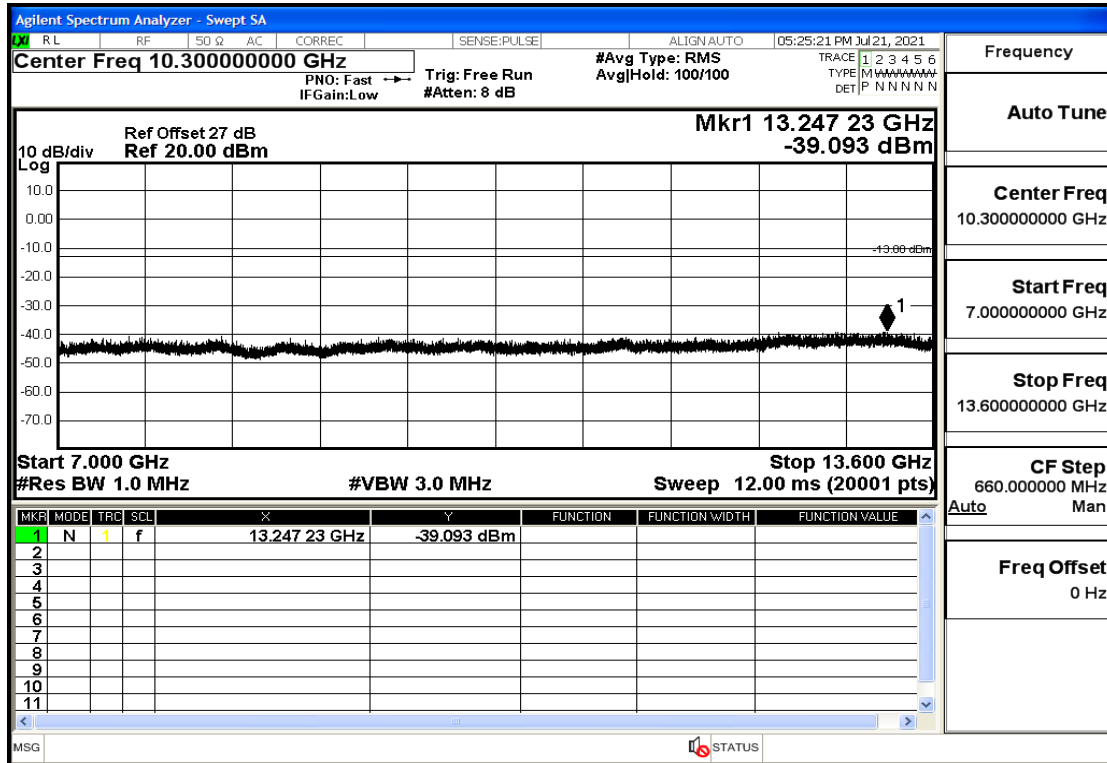

OB2-1.4-1880-QPSK-1#HIGH@7GHz-13.6GHz@Pass