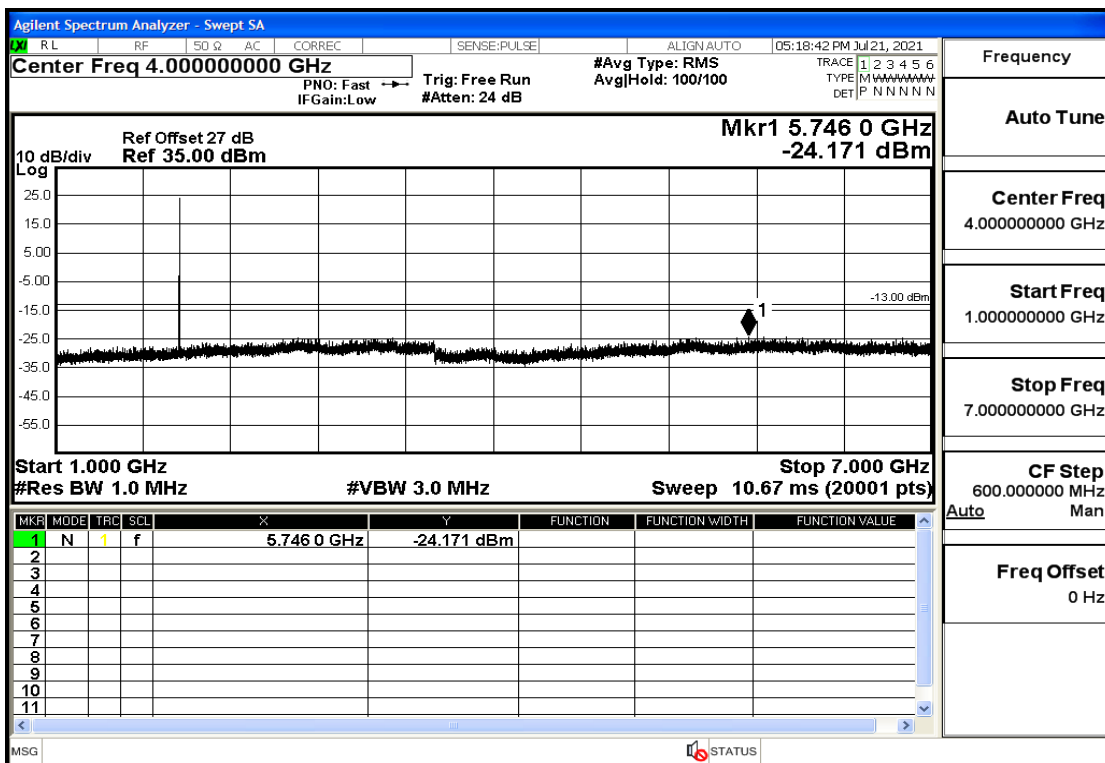

OB2-1.4-1850.7-QPSK-6#LOW@1GHz-7GHz@Pass