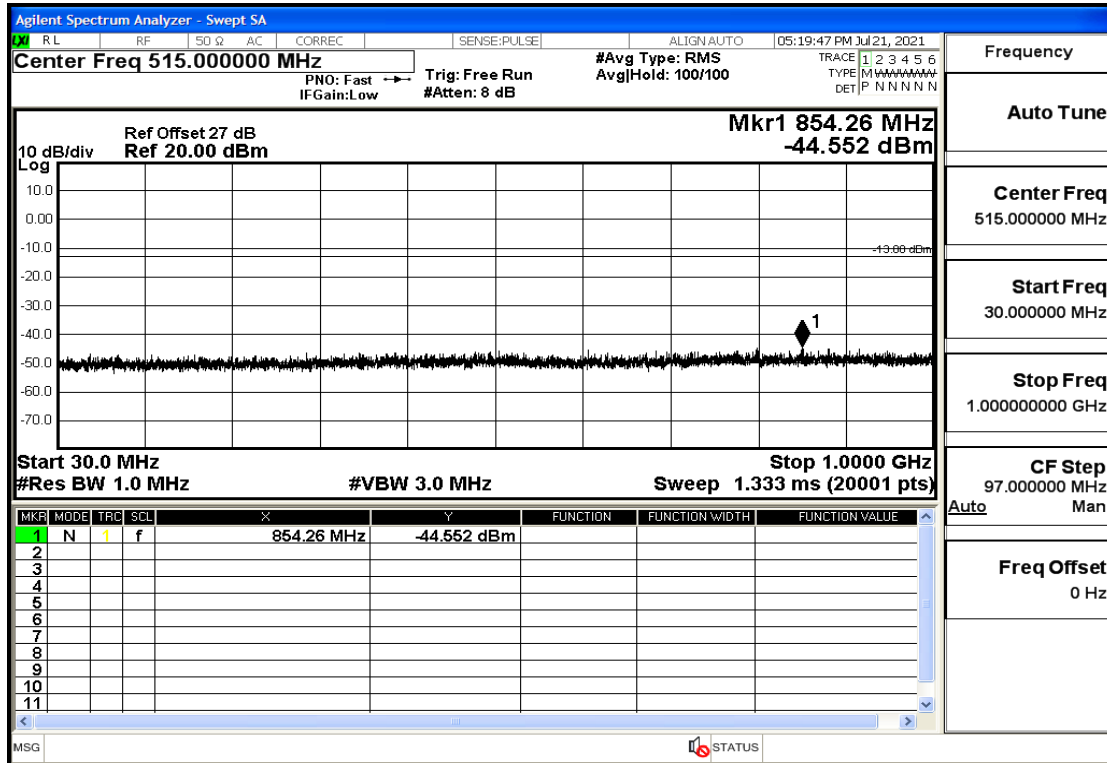

OB2-1.4-1850.7-QPSK-1#LOW@30mHz-1GHz@Pass