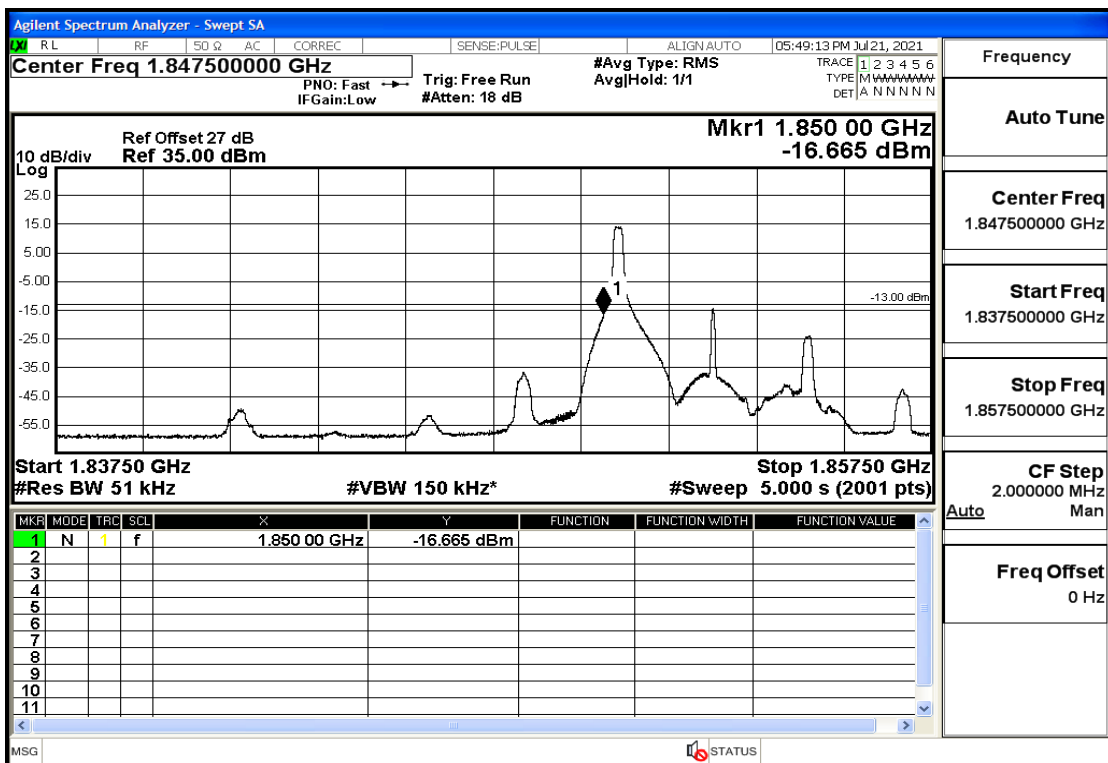

Band2-5-1852.5-QPSK-1#LOW@Pass