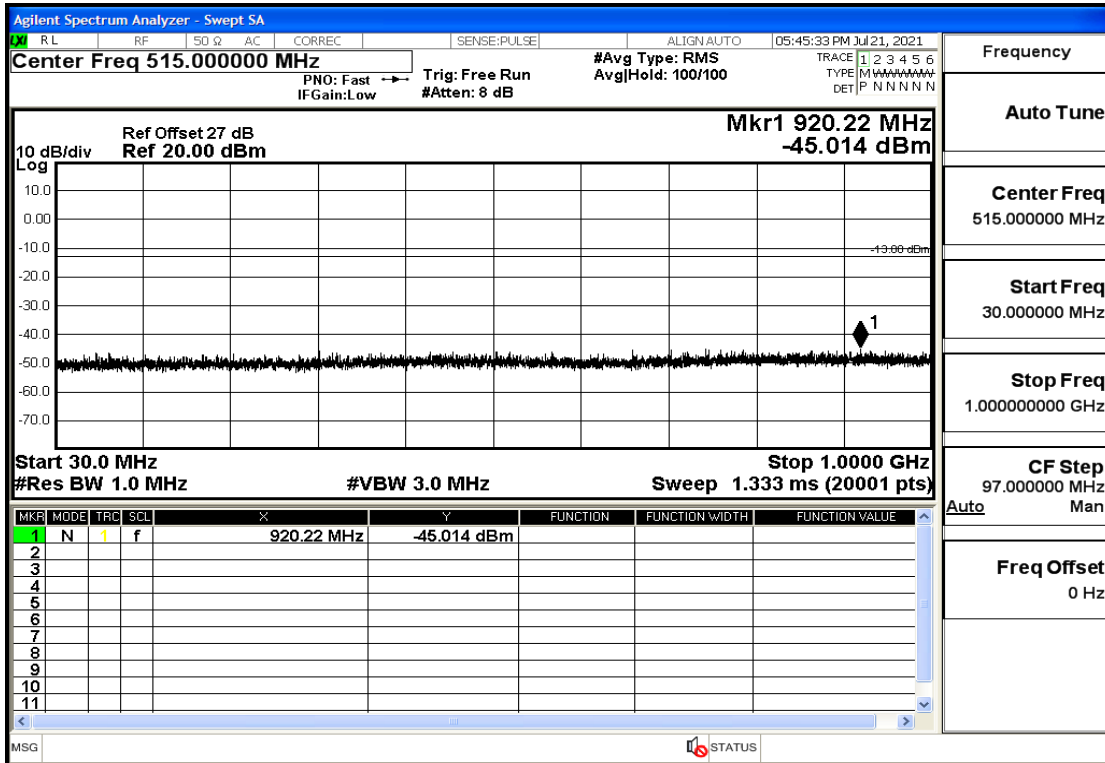

OB2-3-1908.5-QPSK-1#HIGH@30mHz-1GHz@Pass