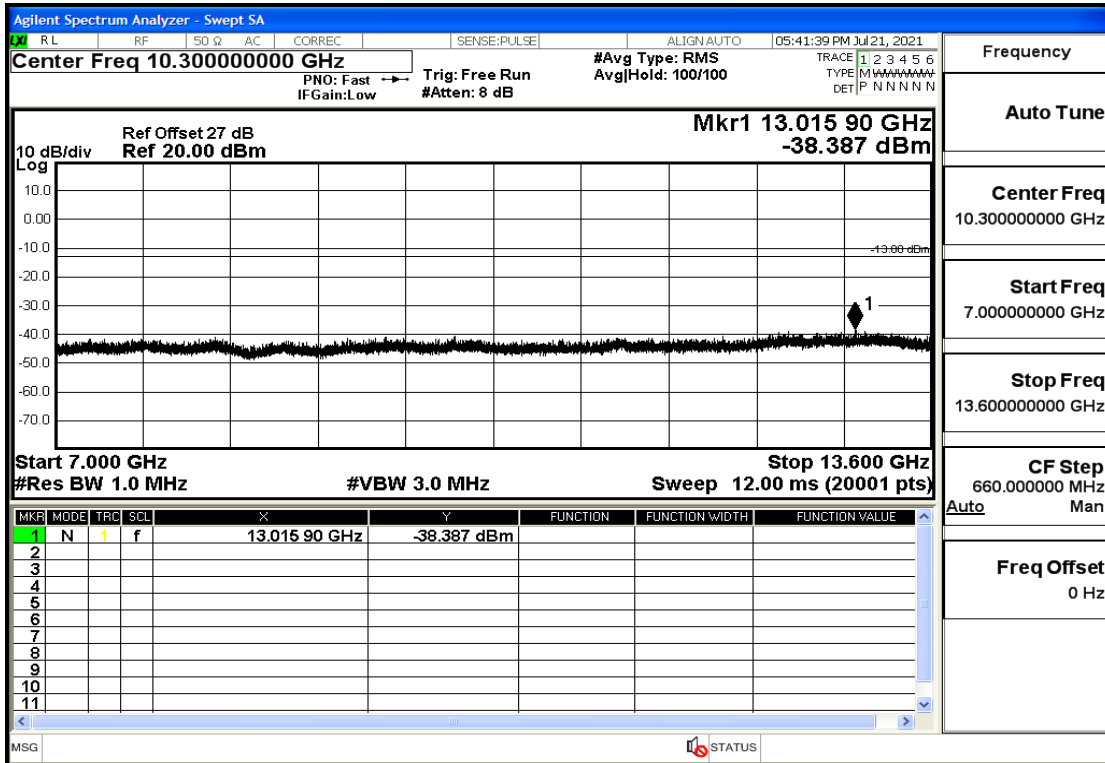

OB2-3-1880-QPSK-1#HIGH@7GHz-13.6GHz@Pass