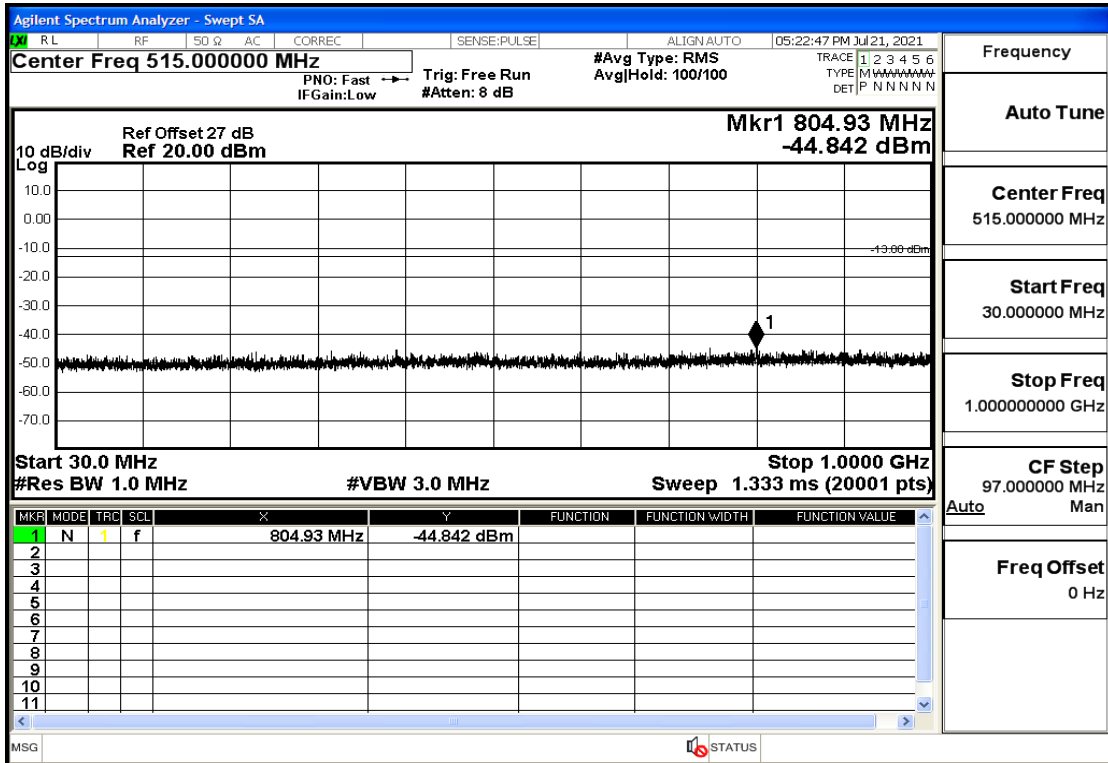

OB2-1.4-1880-QPSK-6#LOW@30mHz-1GHz@Pass