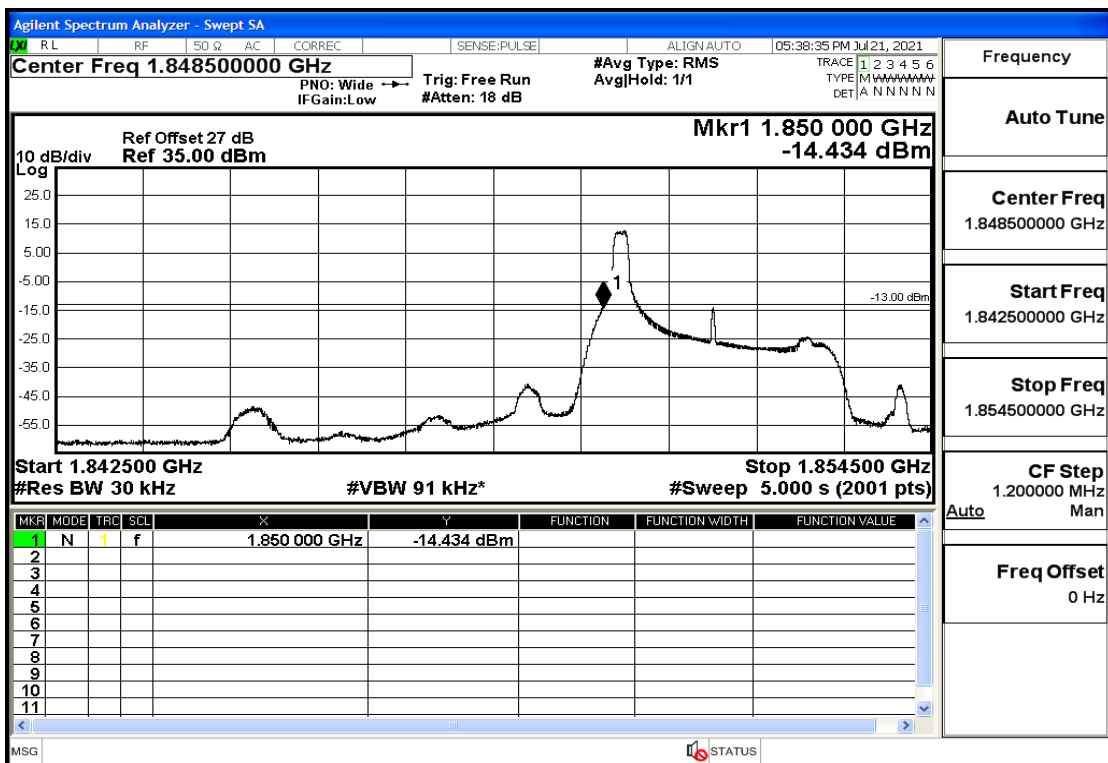

Band2-3-1851.5-16QAM-1#LOW@Pass