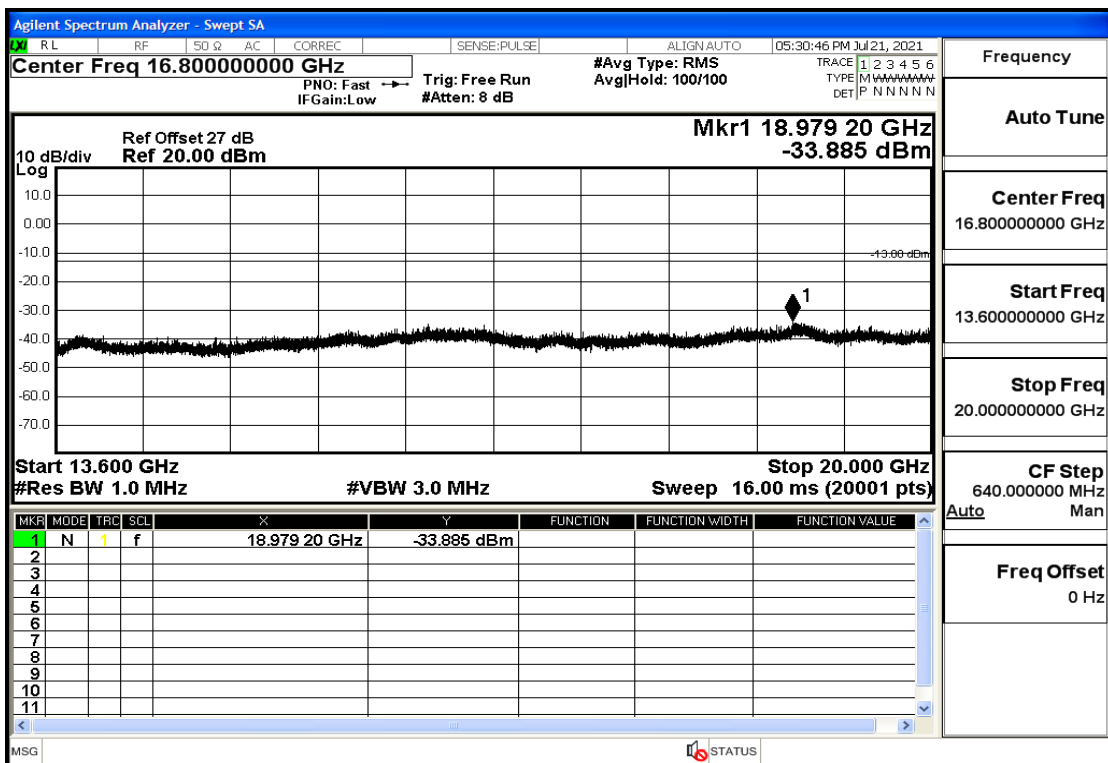

OB2-1.4-1909.3-QPSK-6#LOW@13.6GHz-20GHz@Pass