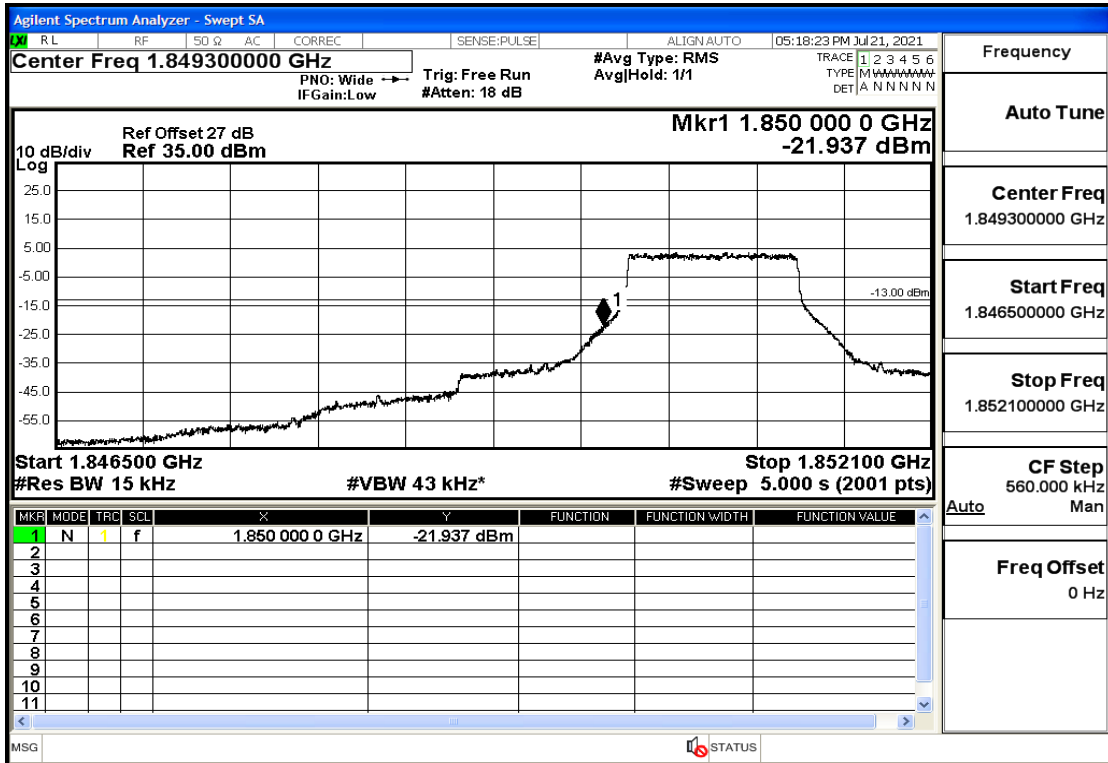

Band2-1.4-1850.7-QPSK-6#LOW@Pass