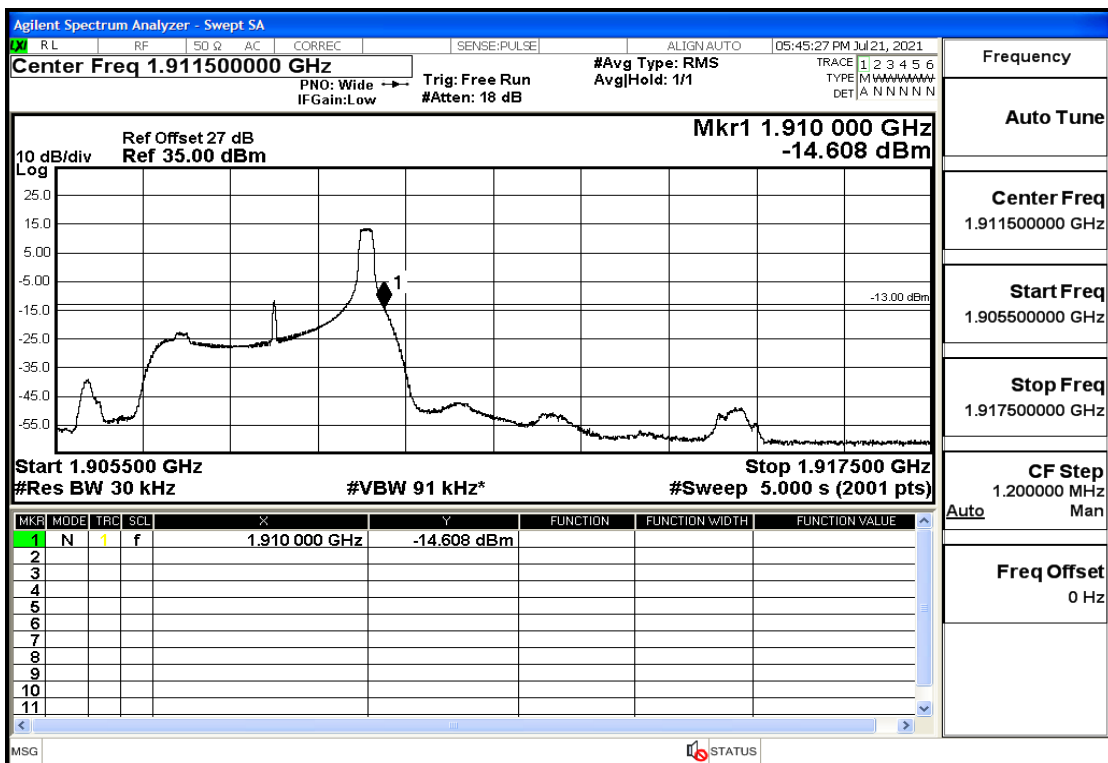

Band2-3-1908.5-QPSK-1#HIGH@Pass