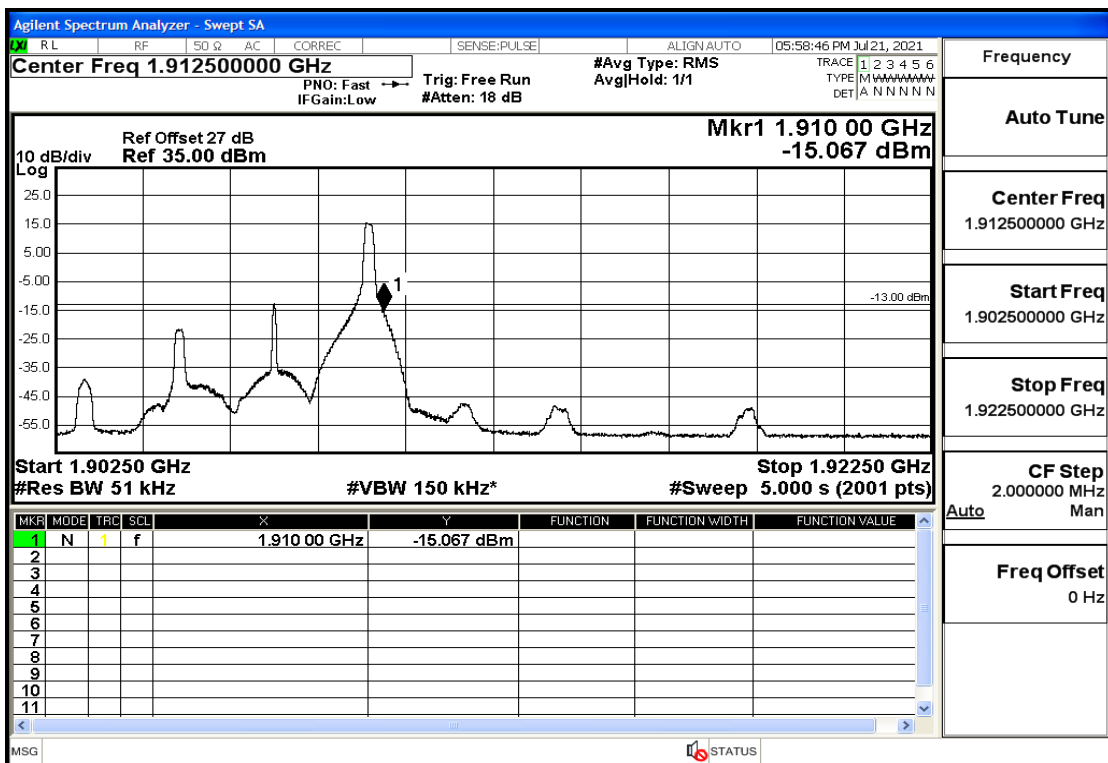

Band2-5-1907.5-QPSK-1#HIGH@Pass