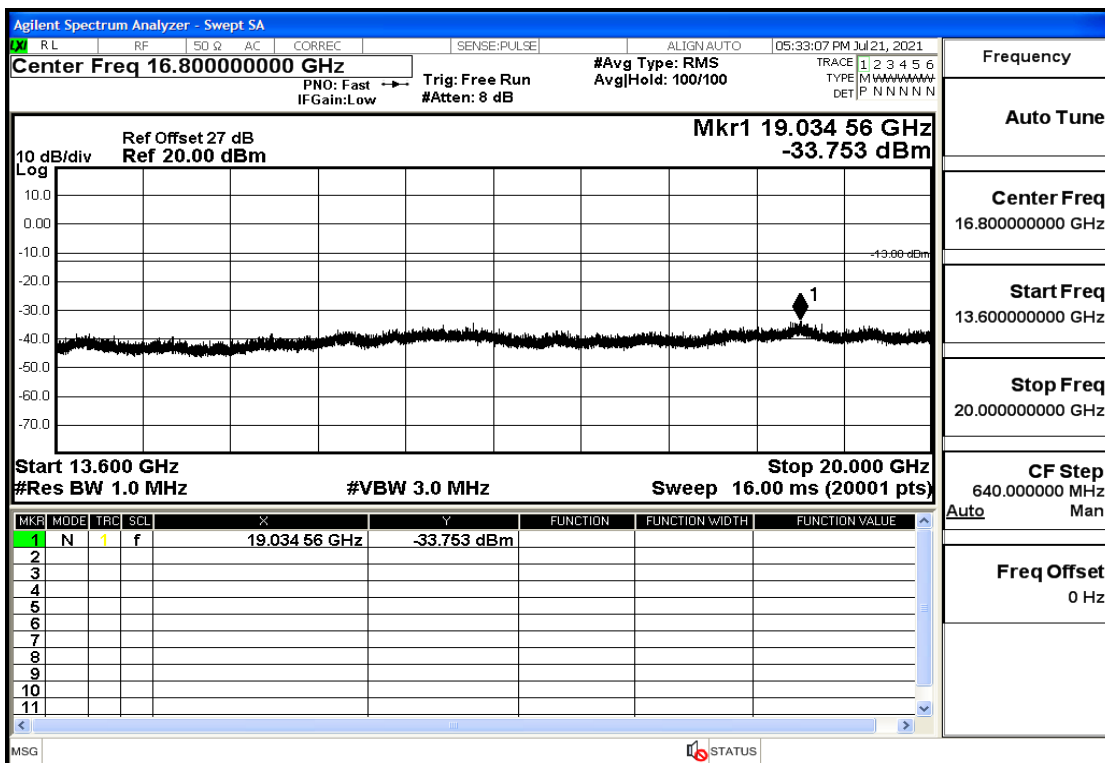

OB2-1.4-1909.3-QPSK-1#HIGH@13.6GHz-20GHz@Pass