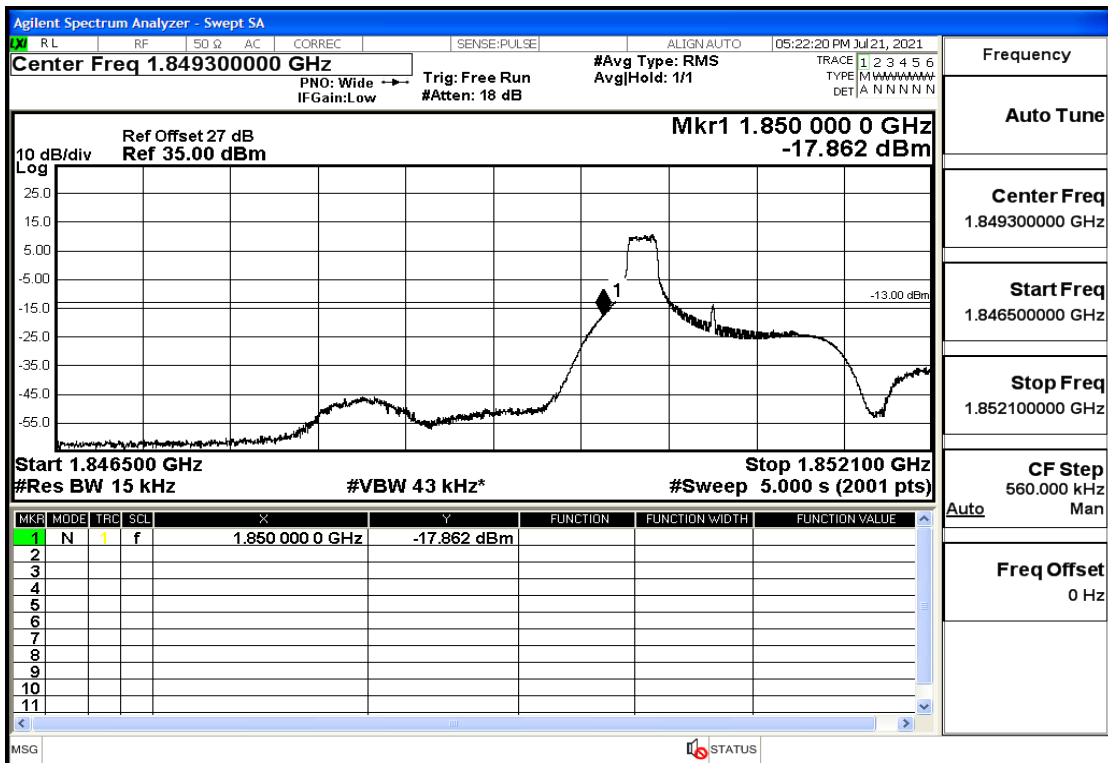

Band2-1.4-1850.7-16QAM-1#LOW@Pass