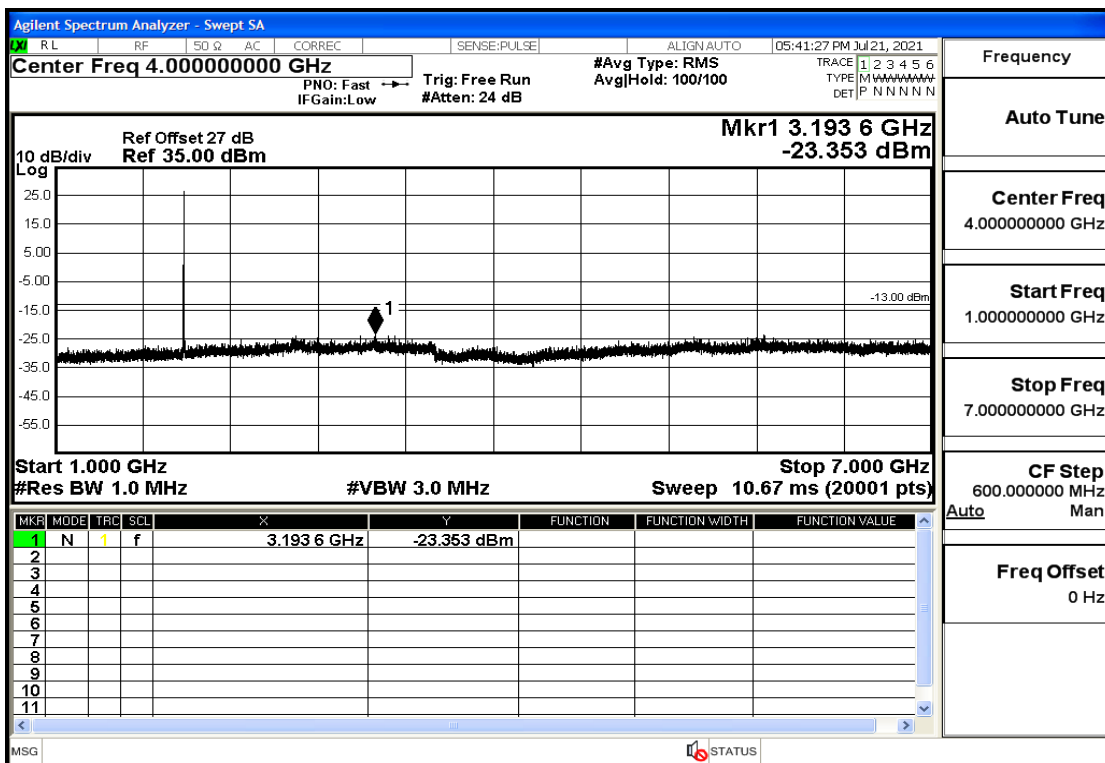

OB2-3-1880-QPSK-1#HIGH@1GHz-7GHz@Pass