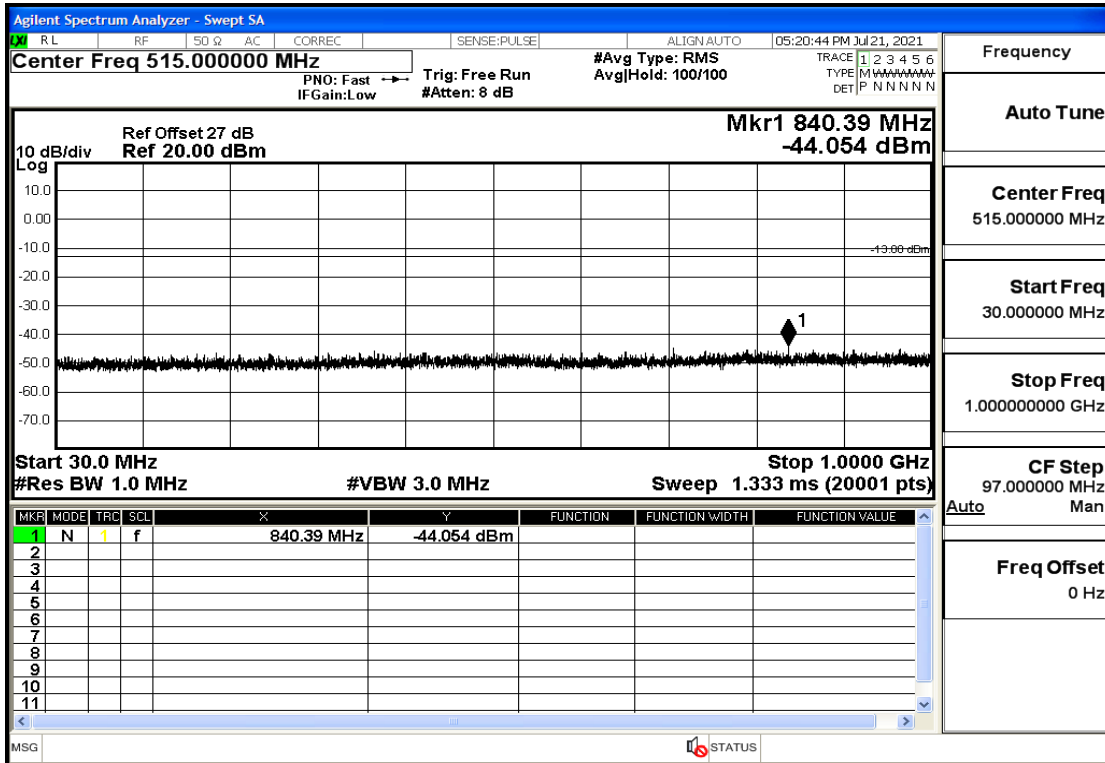

OB2-1.4-1850.7-QPSK-1#HIGH@30mHz-1GHz@Pass