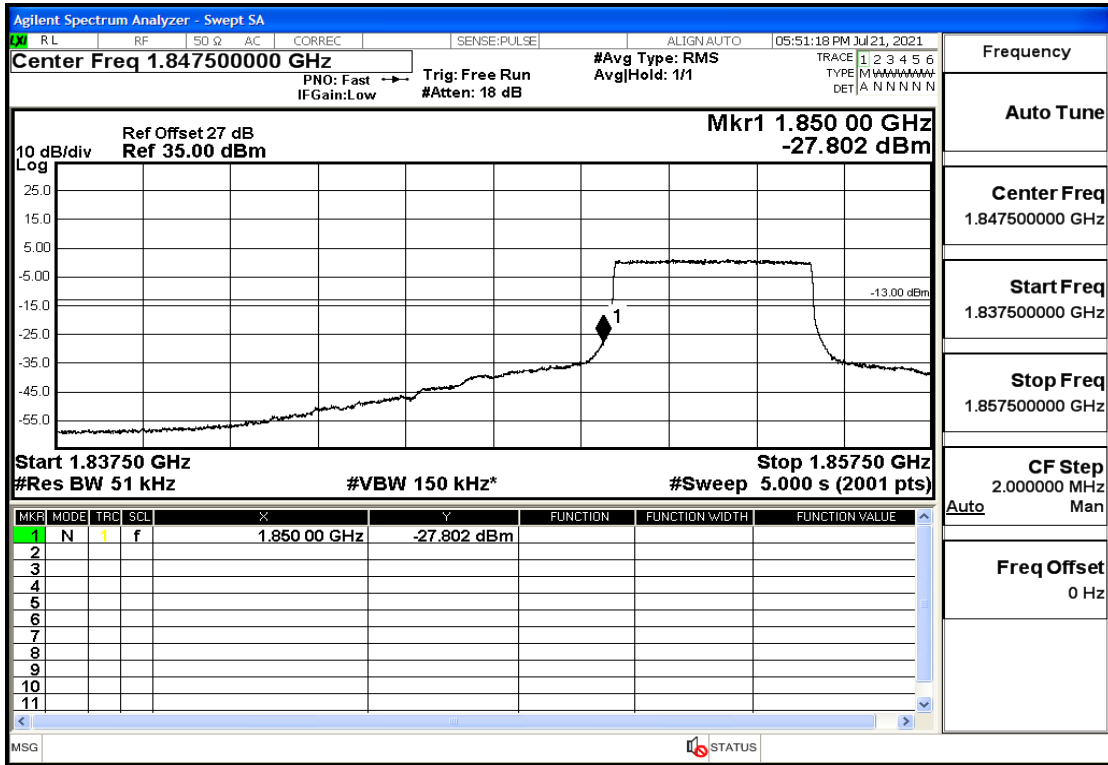

## RF Test Data for LTE (Conducted Measurement)

**Product Name: FastHelp Home Emergency Alert Device – V4-4G**

**Trade Mark: FastHelp**

**Test Model: FH-V4-4G**

**Sample ID: TZ210702403-1#**

**FCC ID: 2AJG4-FH-V4-4G**

Band2-3-1908.5-16QAM-15#LOW@Pass

Band2-3-1908.5-16QAM-1#HIGH@Pass

Band2-5-1852.5-QPSK-25#LOW@Pass

Band2-5-1852.5-QPSK-1#LOW@Pass

Band2-5-1852.5-16QAM-25#LOW@Pass

Band2-5-1852.5-16QAM-1#LOW@Pass

Band2-5-1907.5-QPSK-25#LOW@Pass