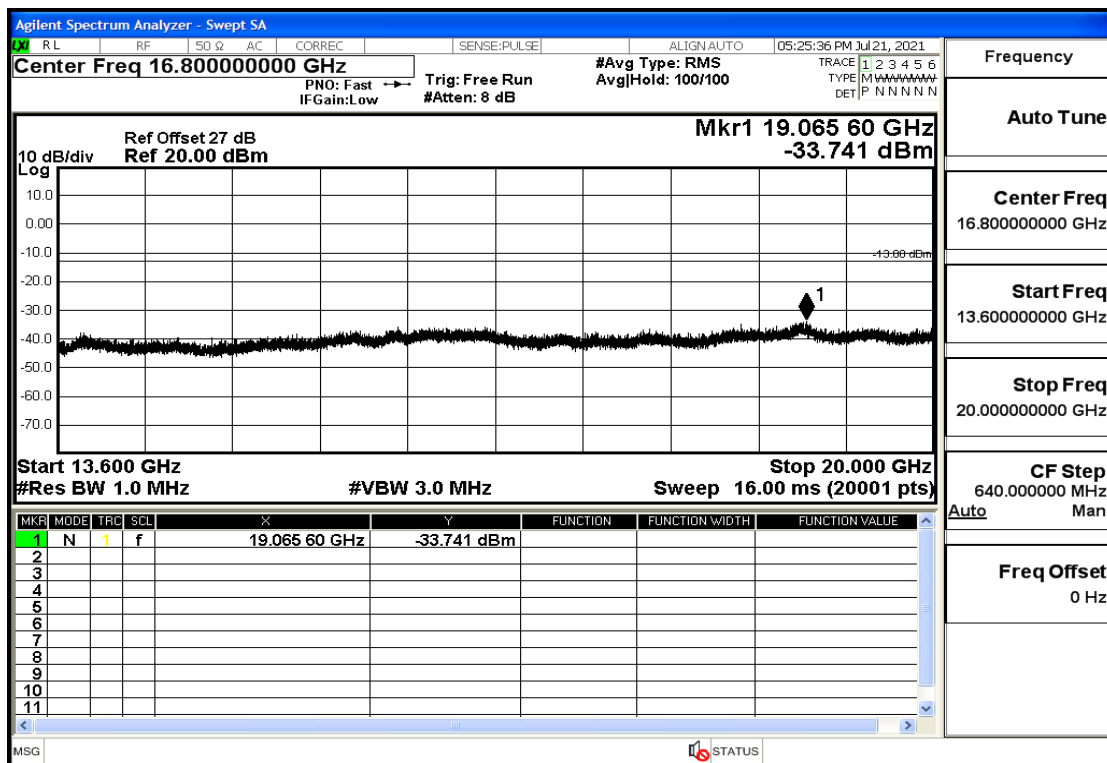

OB2-1.4-1880-QPSK-1#HIGH@30mHz-1GHz@Pass

OB2-1.4-1880-QPSK-1#HIGH@1GHz-7GHz@Pass

OB2-1.4-1880-QPSK-1#HIGH@7GHz-13.6GHz@Pass

OB2-1.4-1880-QPSK-1#HIGH@13.6GHz-20GHz@Pass

OB2-1.4-1909.3-QPSK-6#LOW@30mHz-1GHz@Pass