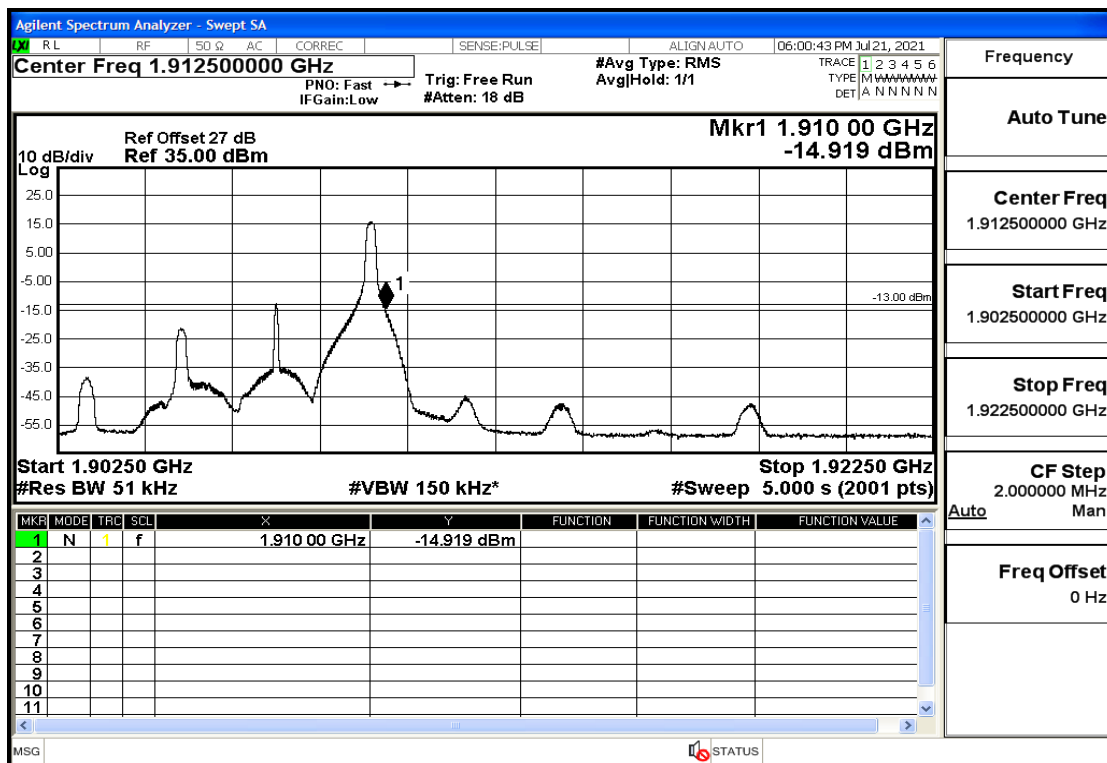

Band2-5-1907.5-16QAM-1#HIGH@Pass