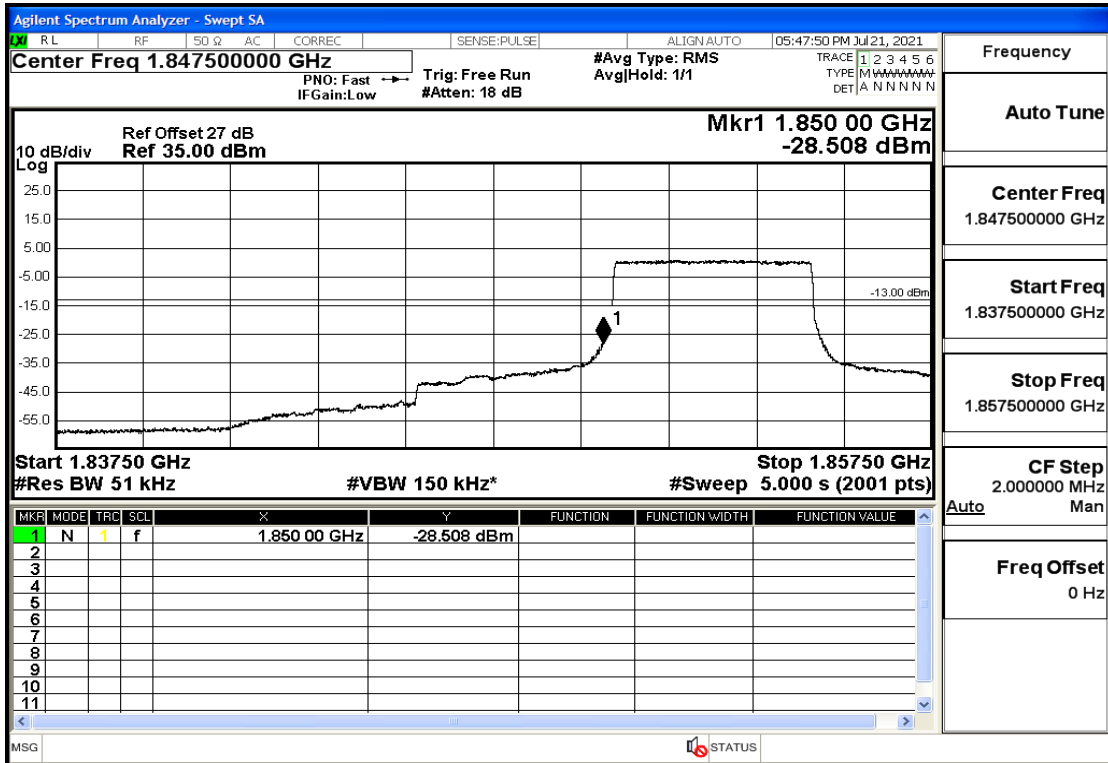

Band2-5-1852.5-QPSK-25#LOW@Pass