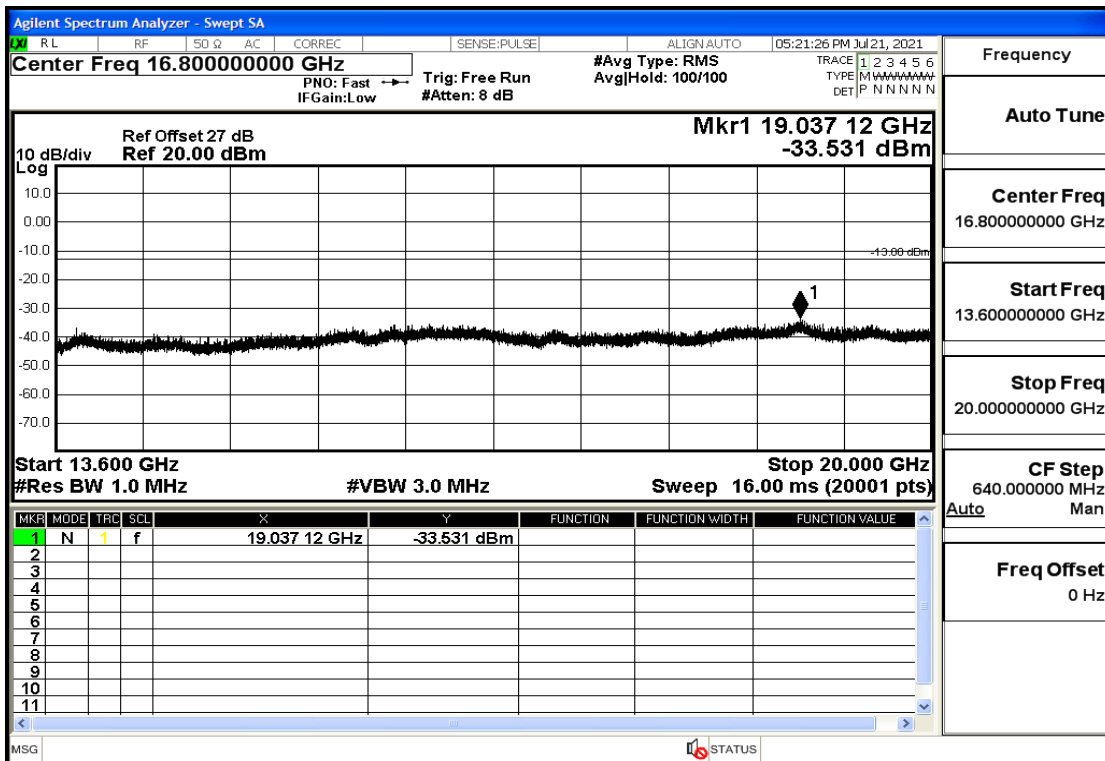

OB2-1.4-1850.7-QPSK-1#HIGH@13.6GHz-20GHz@Pass