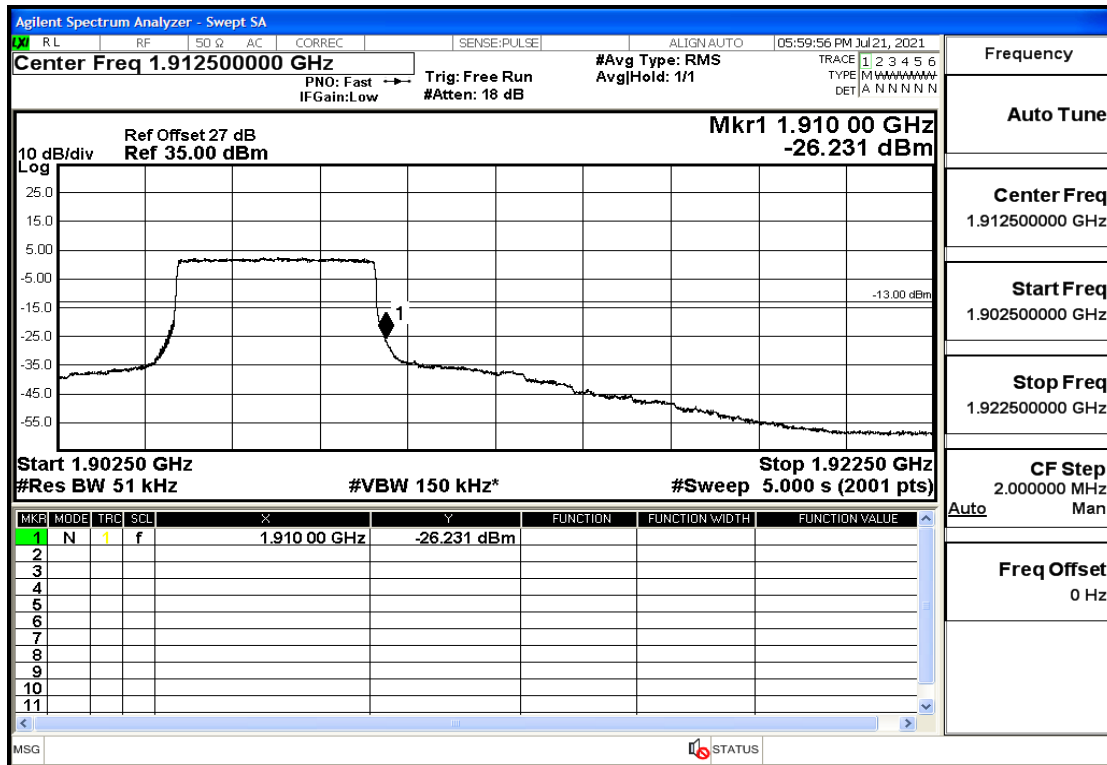

Band2-5-1907.5-16QAM-25#LOW@Pass