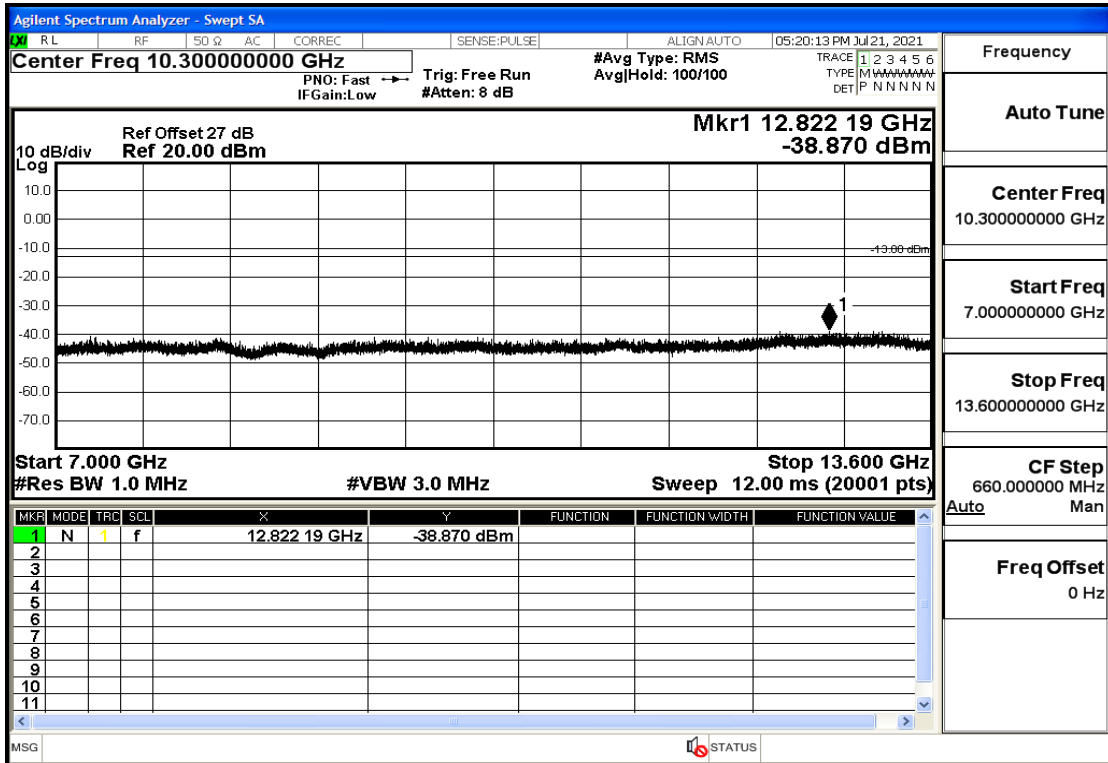

OB2-1.4-1850.7-QPSK-1#LOW@7GHz-13.6GHz@Pass