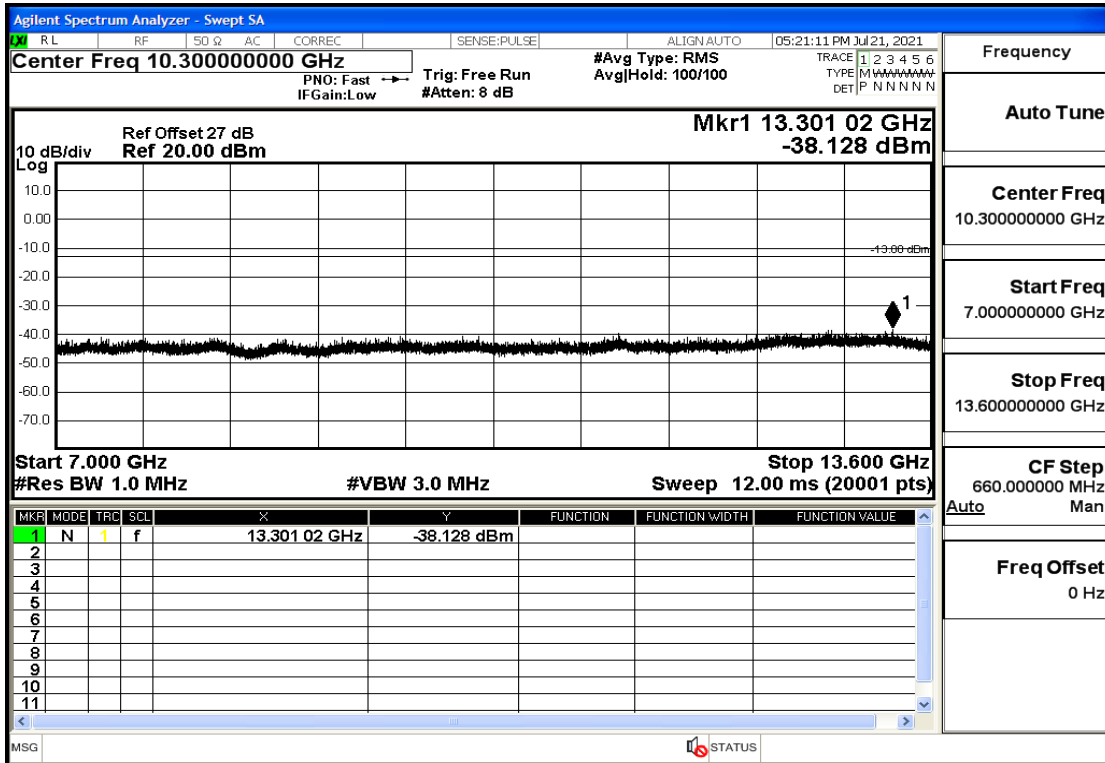

OB2-1.4-1850.7-QPSK-1#HIGH@7GHz-13.6GHz@Pass