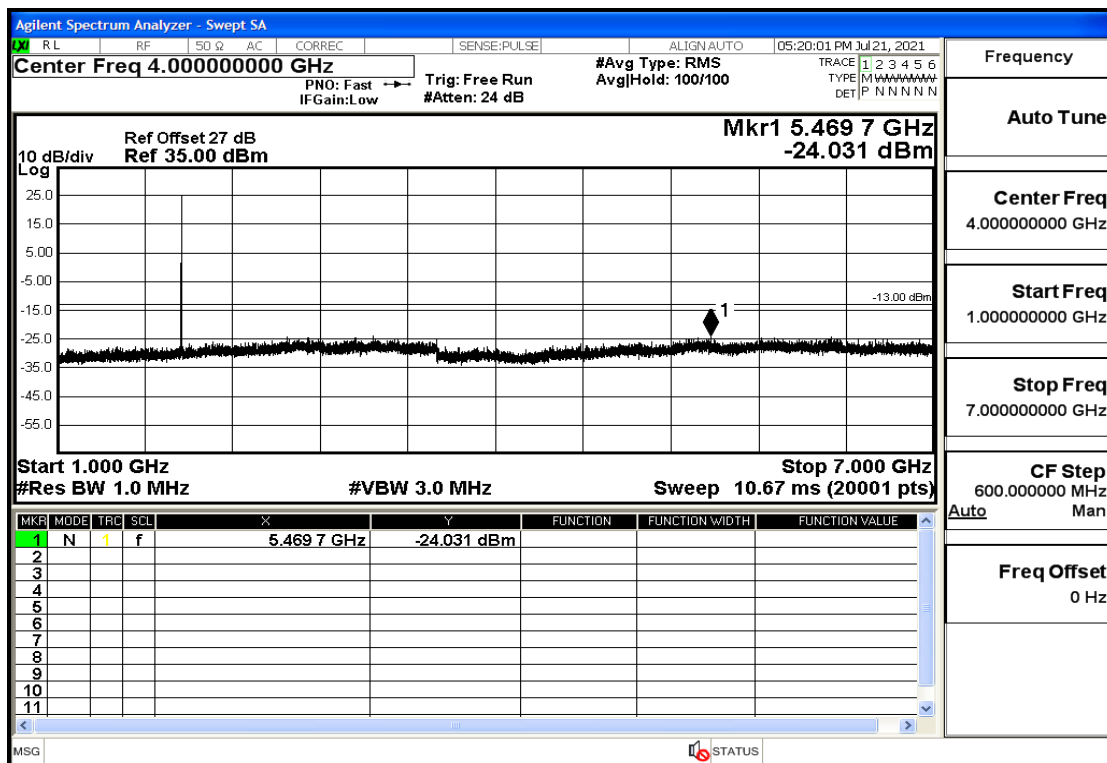

OB2-1.4-1850.7-QPSK-1#LOW@1GHz-7GHz@Pass