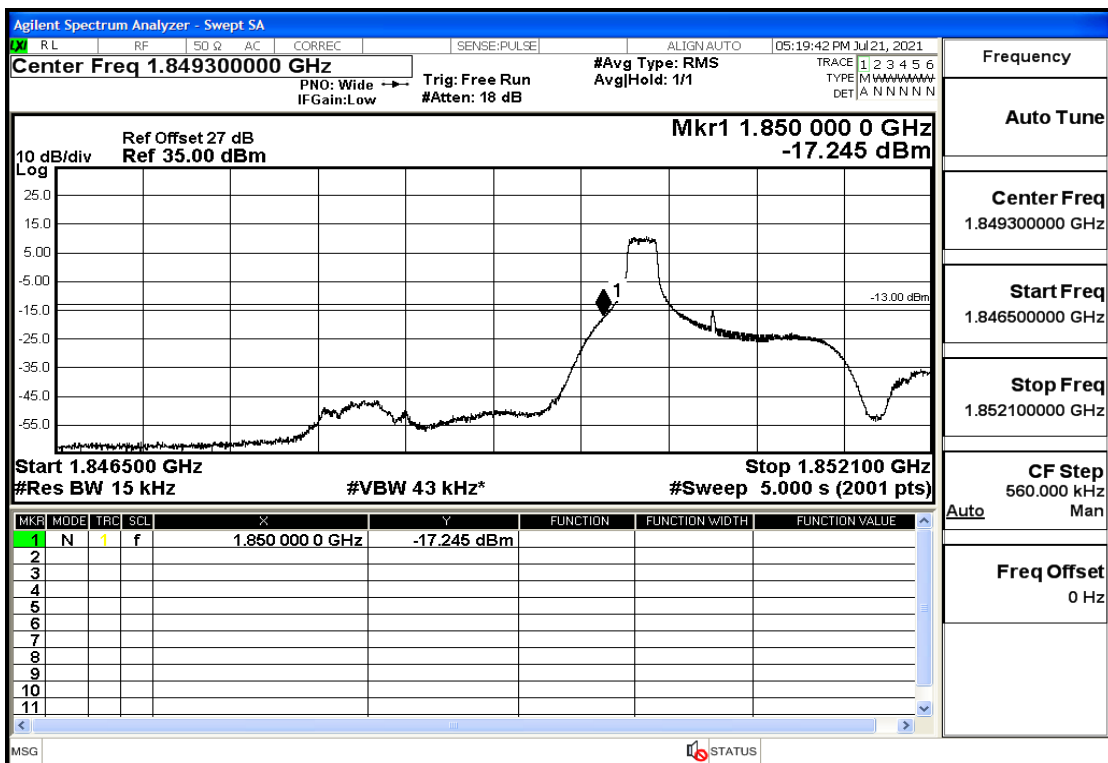

Band2-1.4-1850.7-QPSK-1#LOW@Pass