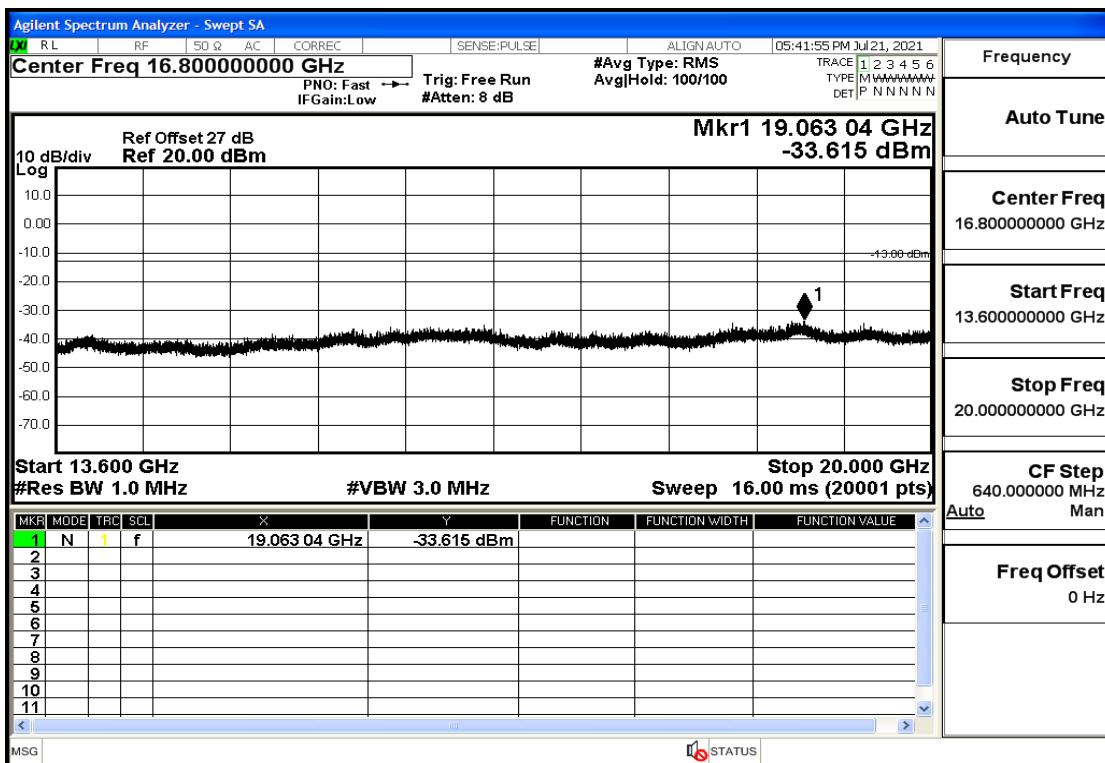

OB2-3-1880-QPSK-1#HIGH@13.6GHz-20GHz@Pass