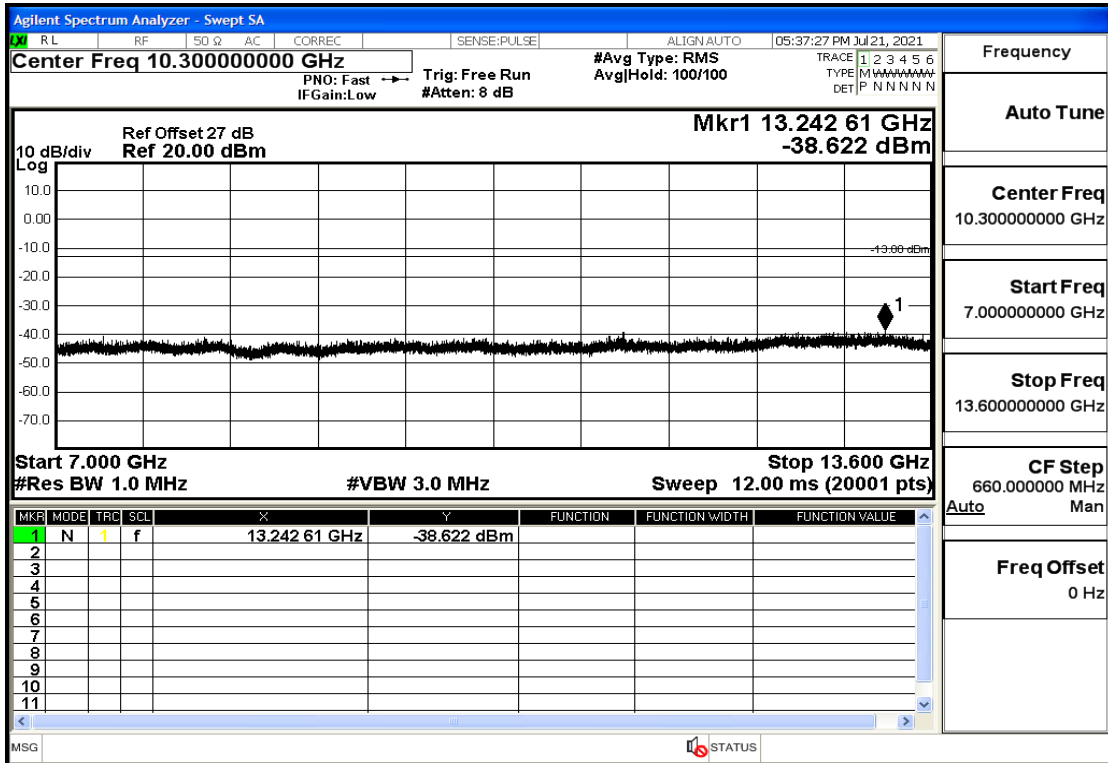

OB2-3-1851.5-QPSK-1#HIGH@7GHz-13.6GHz@Pass