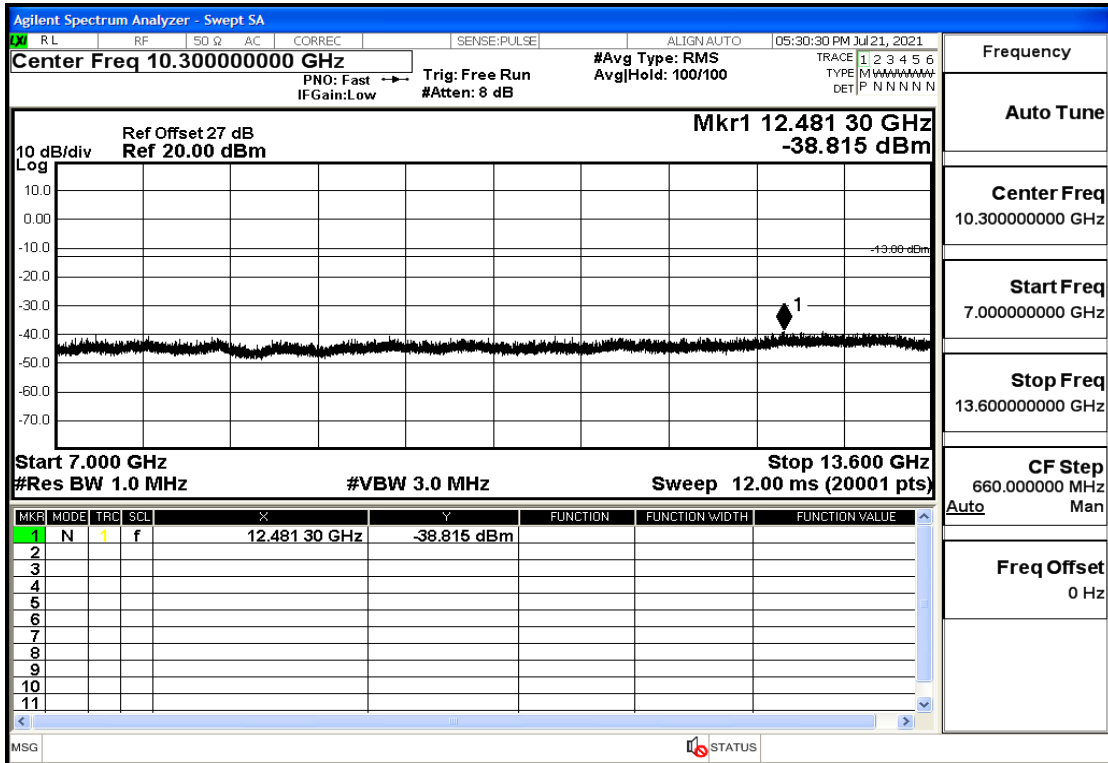

OB2-1.4-1909.3-QPSK-6#LOW@7GHz-13.6GHz@Pass