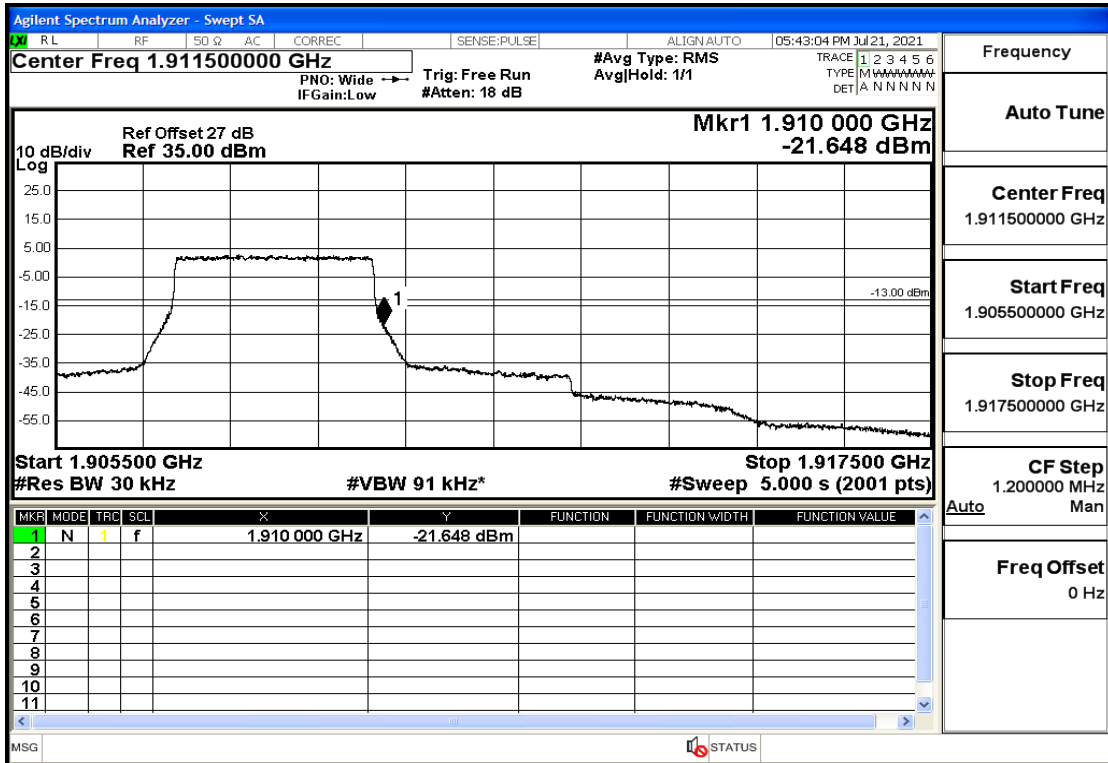

## RF Test Data for LTE (Conducted Measurement)

**Product Name: FastHelp Home Emergency Alert Device – V4-4G**

**Trade Mark: FastHelp**

**Test Model: FH-V4-4G**

**Sample ID: TZ210702403-1#**

**FCC ID: 2AJG4-FH-V4-4G**

Band2-1.4-1909.3-16QAM-1#HIGH@Pass

Band2-3-1851.5-QPSK-15#LOW@Pass

Band2-3-1851.5-QPSK-1#LOW@Pass

Band2-3-1851.5-16QAM-15#LOW@Pass

Band2-3-1851.5-16QAM-1#LOW@Pass

Band2-3-1908.5-QPSK-15#LOW@Pass

Band2-3-1908.5-QPSK-1#HIGH@Pass