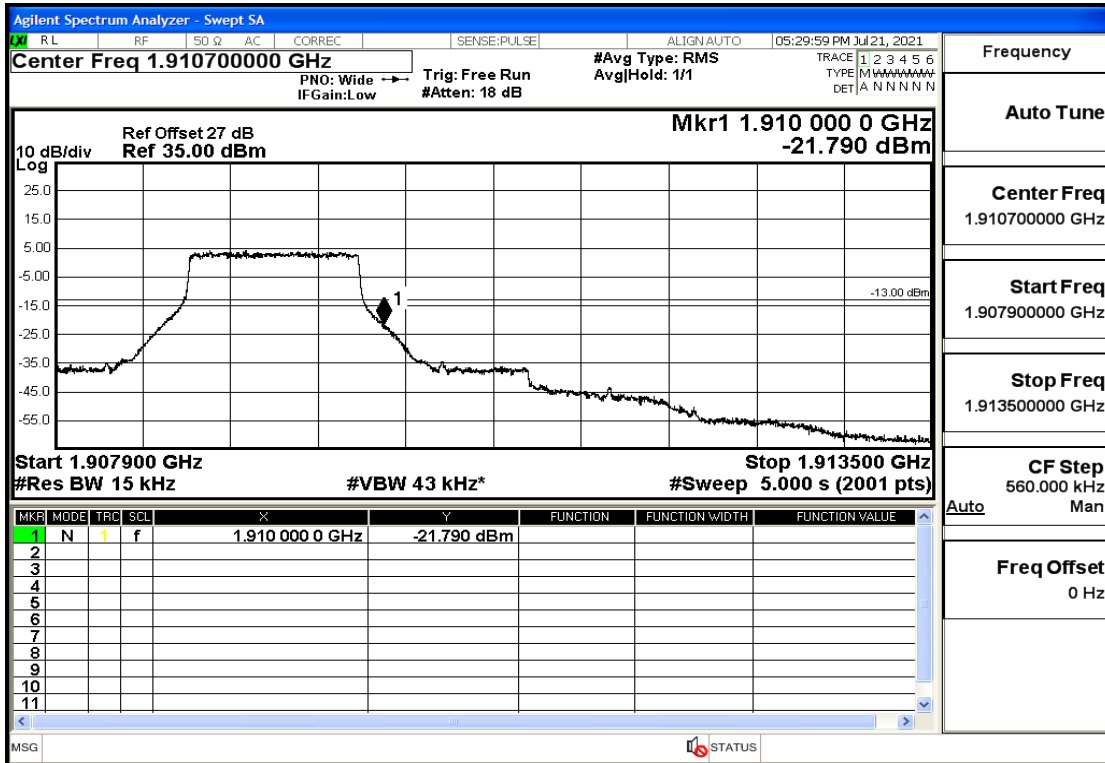

## RF Test Data for LTE (Conducted Measurement)

**Product Name: FastHelp Home Emergency Alert Device – V4-4G**

**Trade Mark: FastHelp**

**Test Model: FH-V4-4G**

**Sample ID: TZ210702403-1#**

**FCC ID: 2AJG4-FH-V4-4G**

Band2-1.4-1850.7-QPSK-6#LOW@Pass

Band2-1.4-1850.7-QPSK-1#LOW@Pass

Band2-1.4-1850.7-16QAM-6#LOW@Pass

Band2-1.4-1850.7-16QAM-1#LOW@Pass

Band2-1.4-1909.3-QPSK-6#LOW@Pass

Band2-1.4-1909.3-QPSK-1#HIGH@Pass

Band2-1.4-1909.3-16QAM-6#LOW@Pass