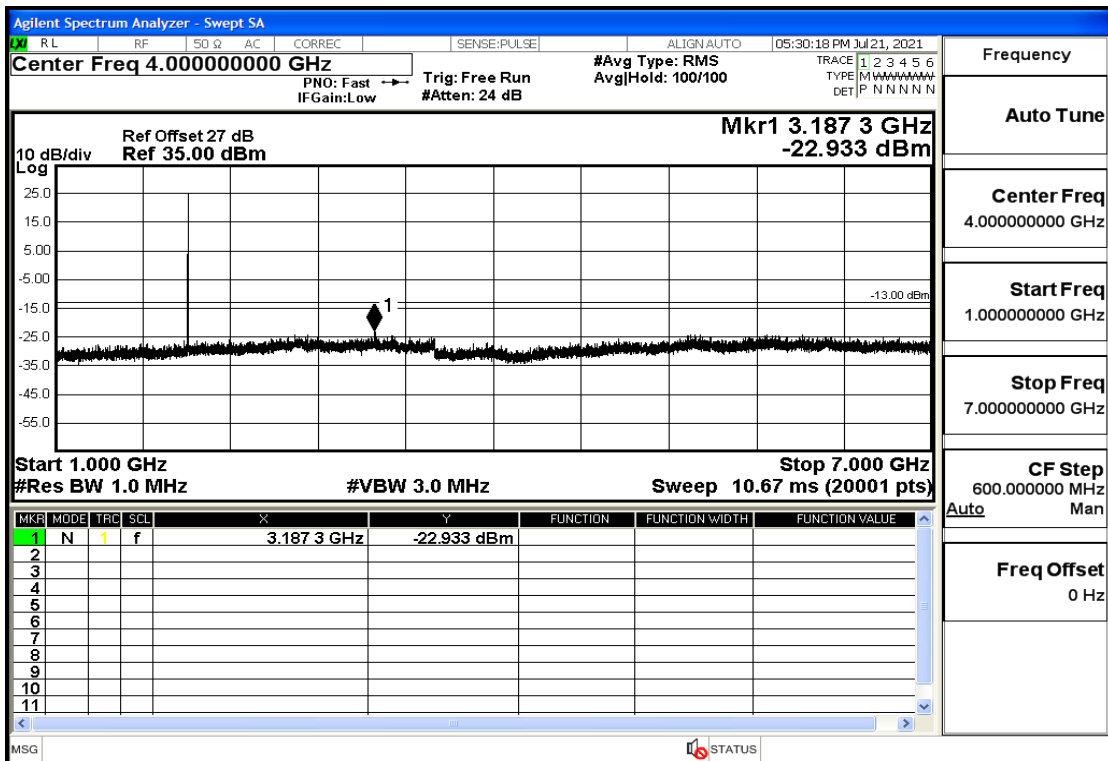

OB2-1.4-1909.3-QPSK-6#LOW@1GHz-7GHz@Pass