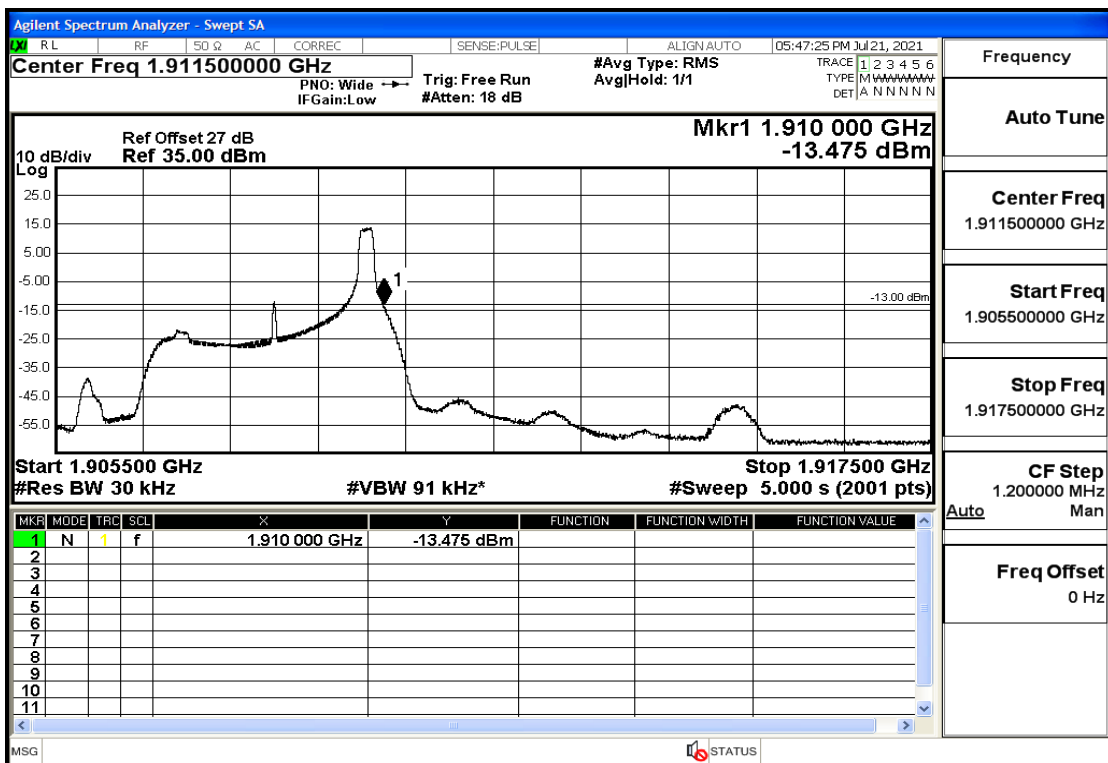

Band2-3-1908.5-16QAM-1#HIGH@Pass