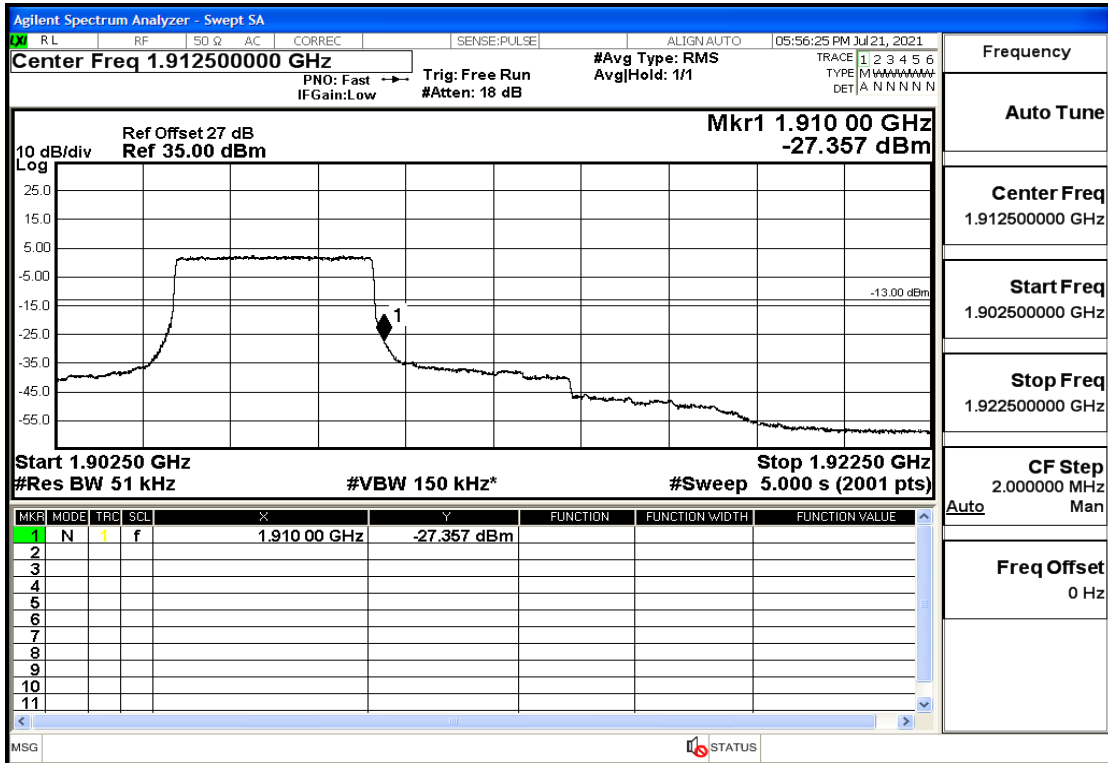

## RF Test Data for LTE (Conducted Measurement)

**Product Name: FastHelp Home Emergency Alert Device – V4-4G**

**Trade Mark: FastHelp**

**Test Model: FH-V4-4G**

**Sample ID: TZ210702403-1#**

**FCC ID: 2AJG4-FH-V4-4G**

Band2-3-1908.5-16QAM-15#LOW@Pass

Band2-3-1908.5-16QAM-1#HIGH@Pass

Band2-5-1852.5-QPSK-25#LOW@Pass

Band2-5-1852.5-QPSK-1#LOW@Pass

Band2-5-1852.5-16QAM-25#LOW@Pass

Band2-5-1852.5-16QAM-1#LOW@Pass

Band2-5-1907.5-QPSK-25#LOW@Pass