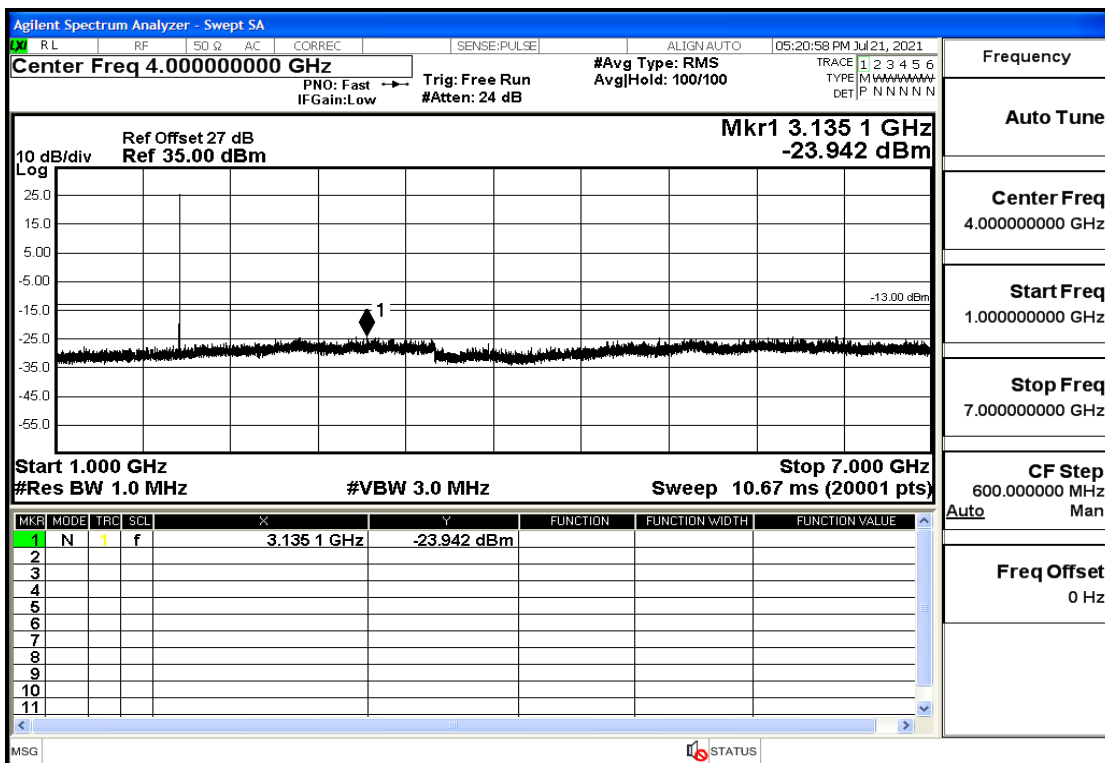

OB2-1.4-1850.7-QPSK-1#LOW@1GHz-7GHz@Pass

OB2-1.4-1850.7-QPSK-1#LOW@7GHz-13.6GHz@Pass

OB2-1.4-1850.7-QPSK-1#LOW@13.6GHz-20GHz@Pass

OB2-1.4-1850.7-QPSK-1#HIGH@30mHz-1GHz@Pass

OB2-1.4-1850.7-QPSK-1#HIGH@1GHz-7GHz@Pass