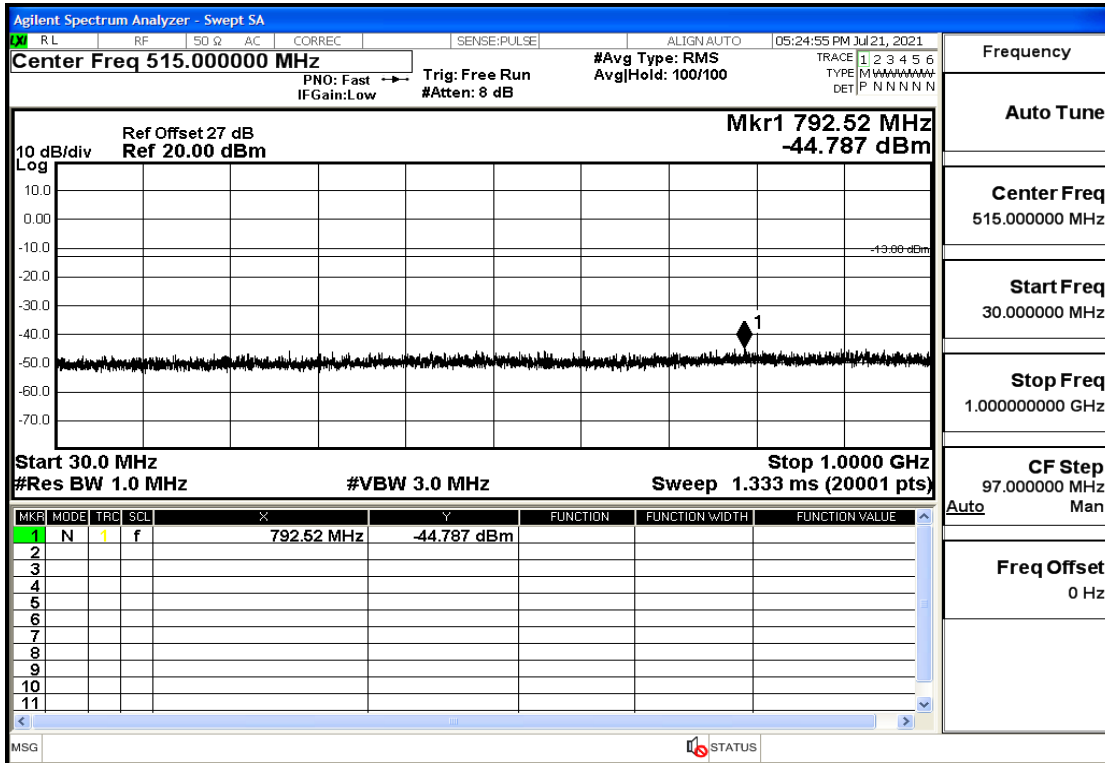

OB2-1.4-1880-QPSK-1#HIGH@30mHz-1GHz@Pass