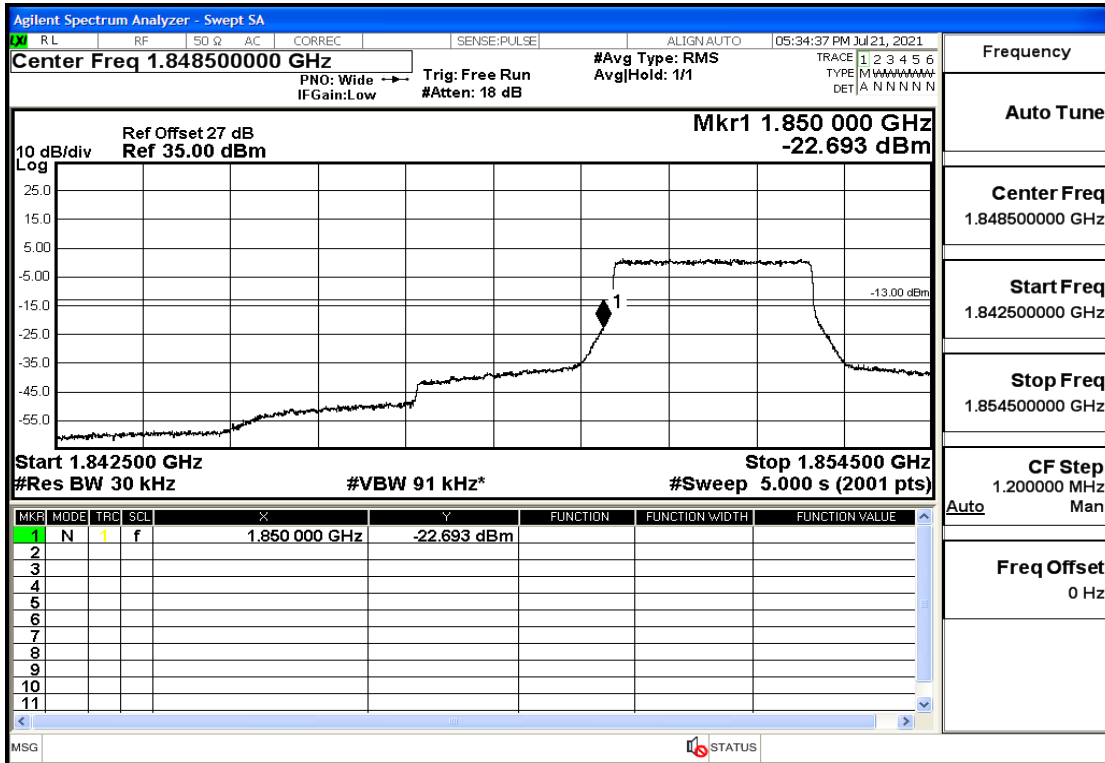

Band2-3-1851.5-QPSK-15#LOW@Pass