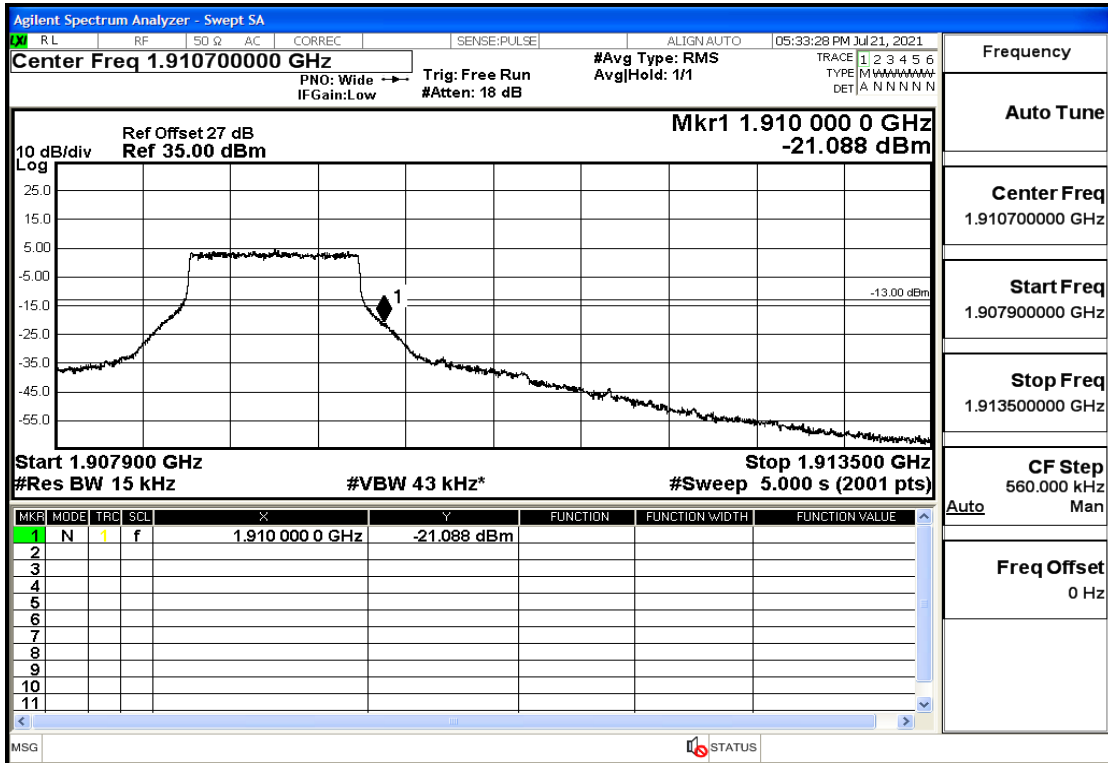

## RF Test Data for LTE (Conducted Measurement)

**Product Name: FastHelp Home Emergency Alert Device – V4-4G**

**Trade Mark: FastHelp**

**Test Model: FH-V4-4G**

**Sample ID: TZ210702403-1#**

**FCC ID: 2AJG4-FH-V4-4G**

Band2-1.4-1850.7-QPSK-6#LOW@Pass

Band2-1.4-1850.7-QPSK-1#LOW@Pass

Band2-1.4-1850.7-16QAM-6#LOW@Pass

Band2-1.4-1850.7-16QAM-1#LOW@Pass

Band2-1.4-1909.3-QPSK-6#LOW@Pass

Band2-1.4-1909.3-QPSK-1#HIGH@Pass

Band2-1.4-1909.3-16QAM-6#LOW@Pass