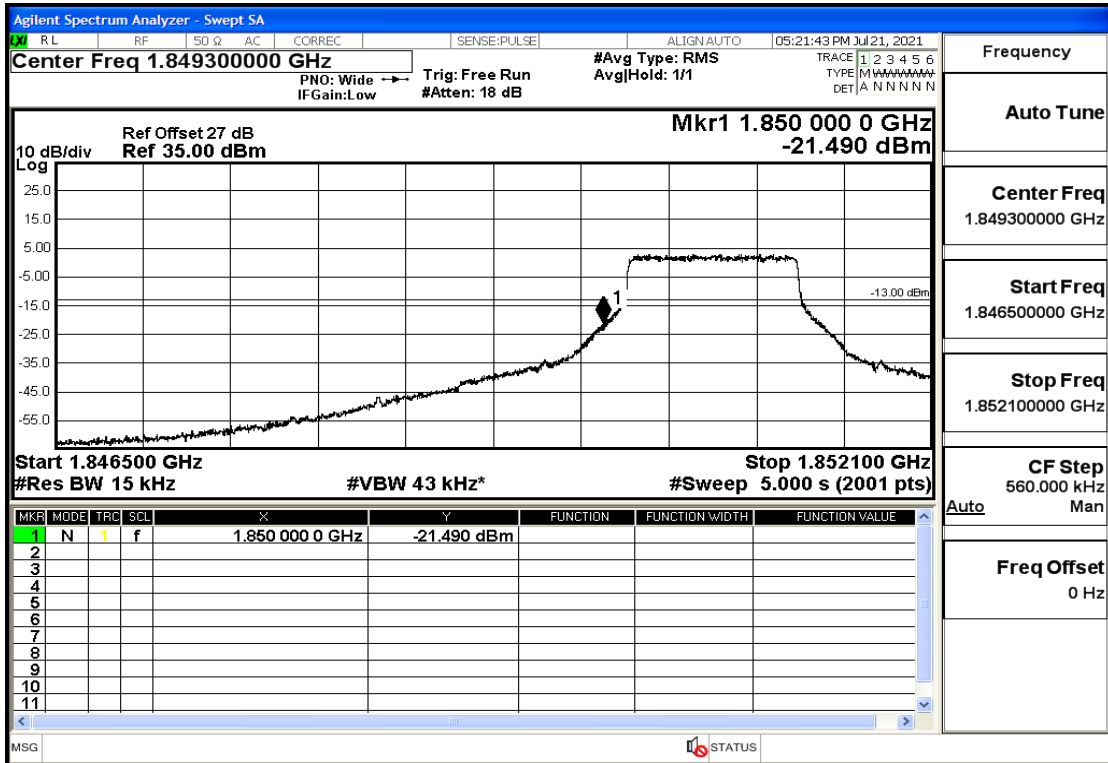

Band2-1.4-1850.7-16QAM-6#LOW@Pass