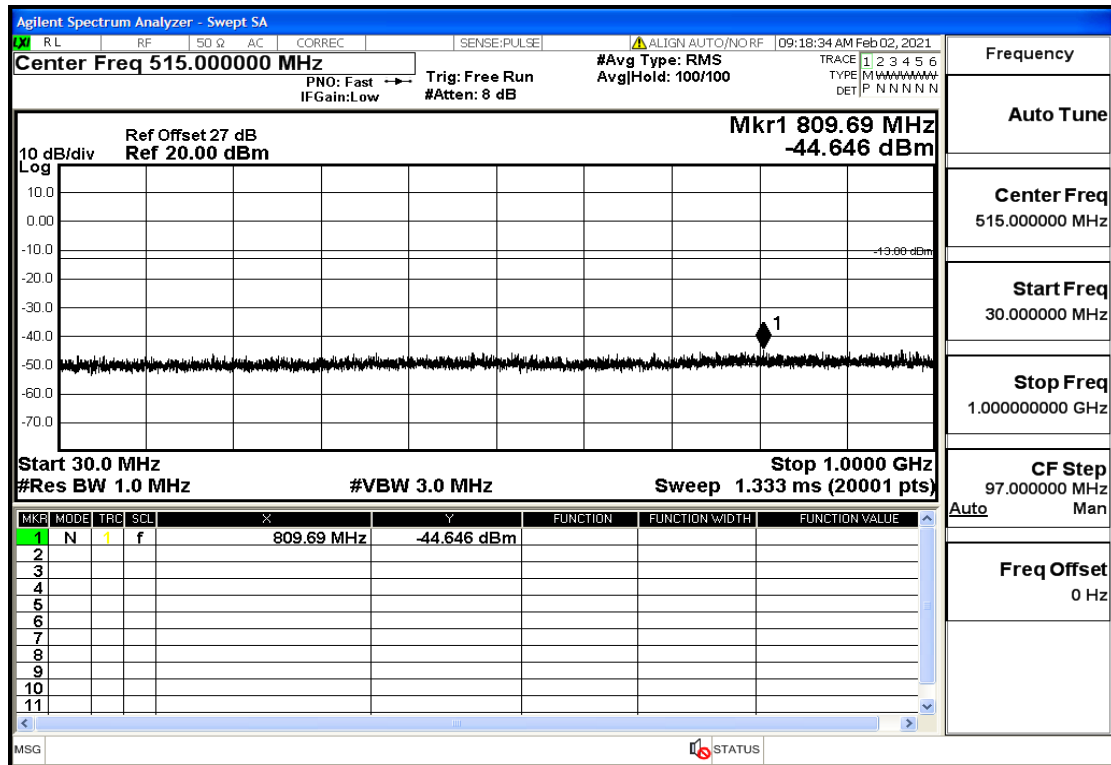

OB25-1.4-1882.5-QPSK-1#HIGH@30MHz-1GHz@Pass