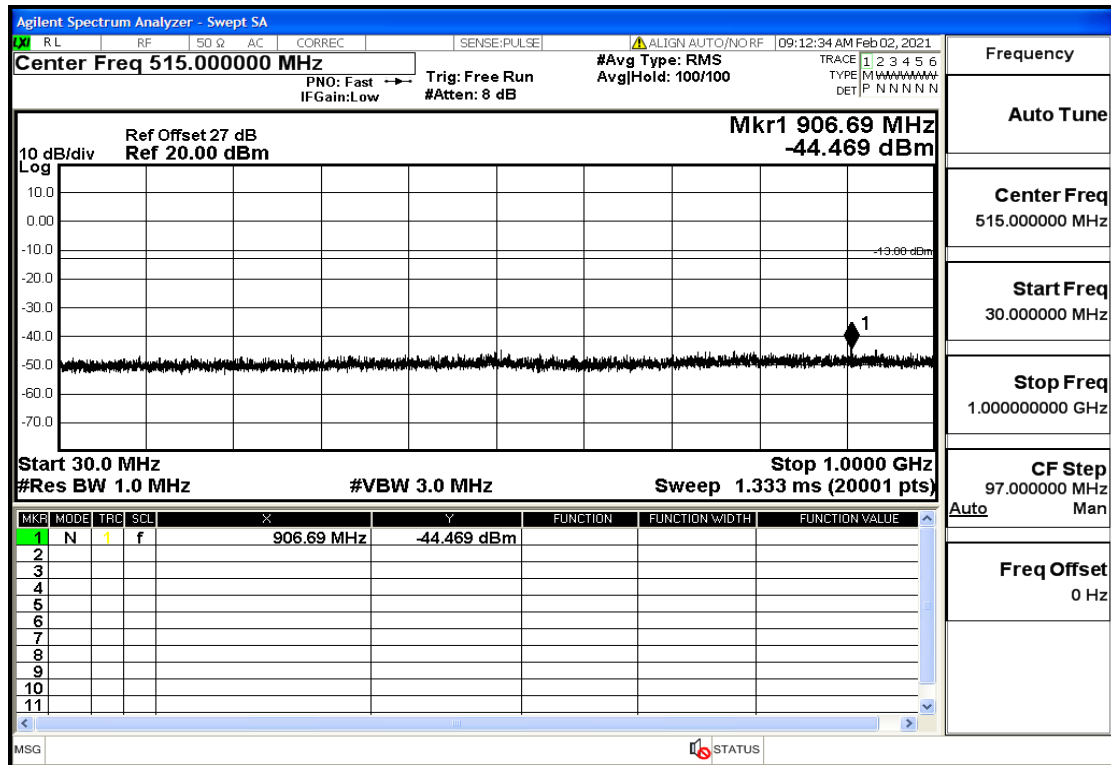

OB25-1.4-1850.7-QPSK-6#LOW@30mHz-1GHz@Pass