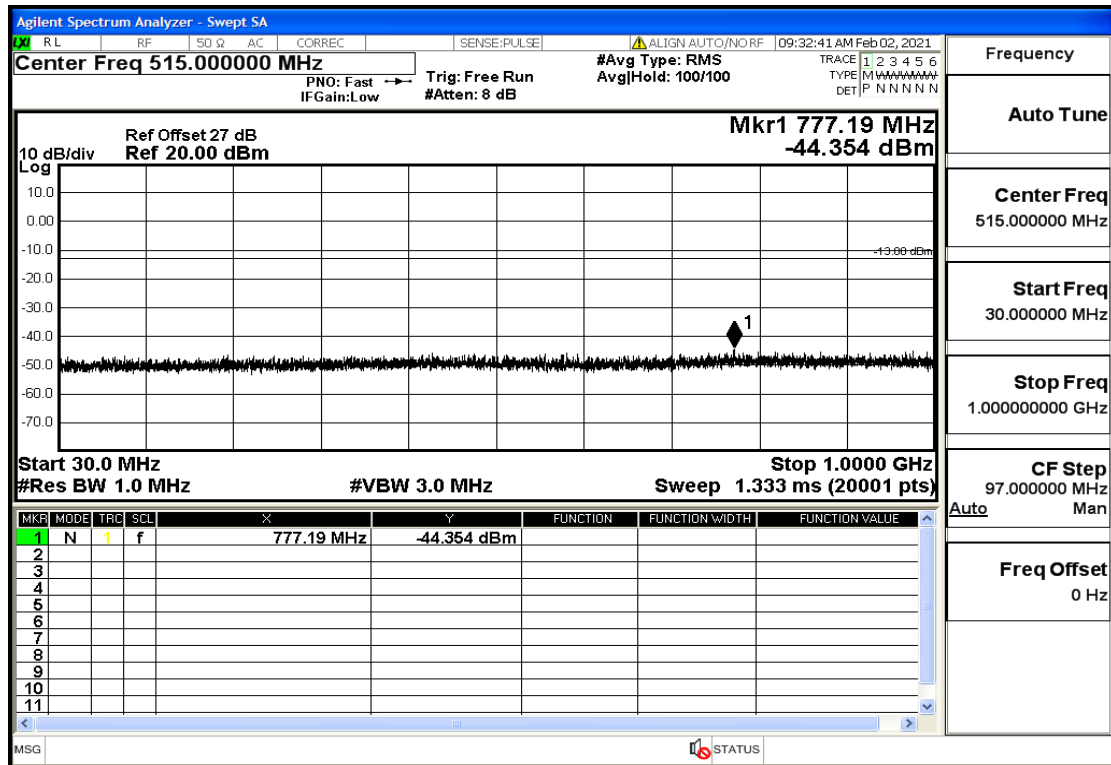

OB25-3-1913.5-QPSK-15#LOW@30mHz-1GHz@Pass