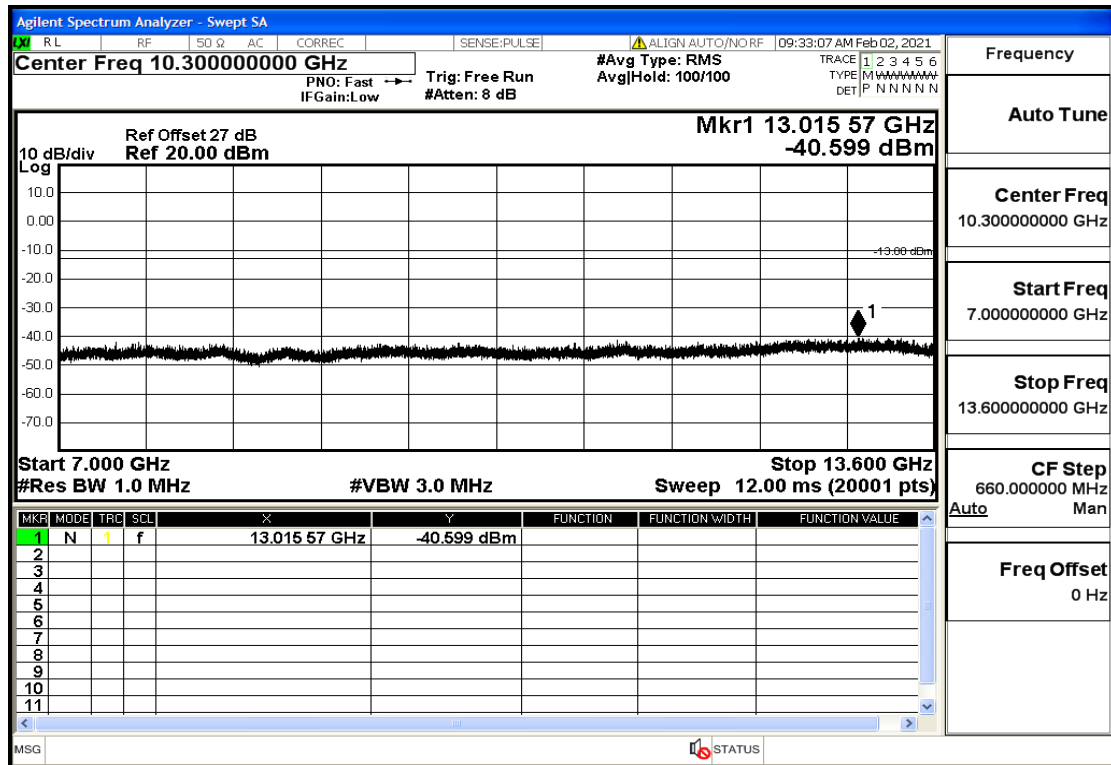

OB25-3-1913.5-QPSK-15#LOW@7GHz-13.6GHz@Pass