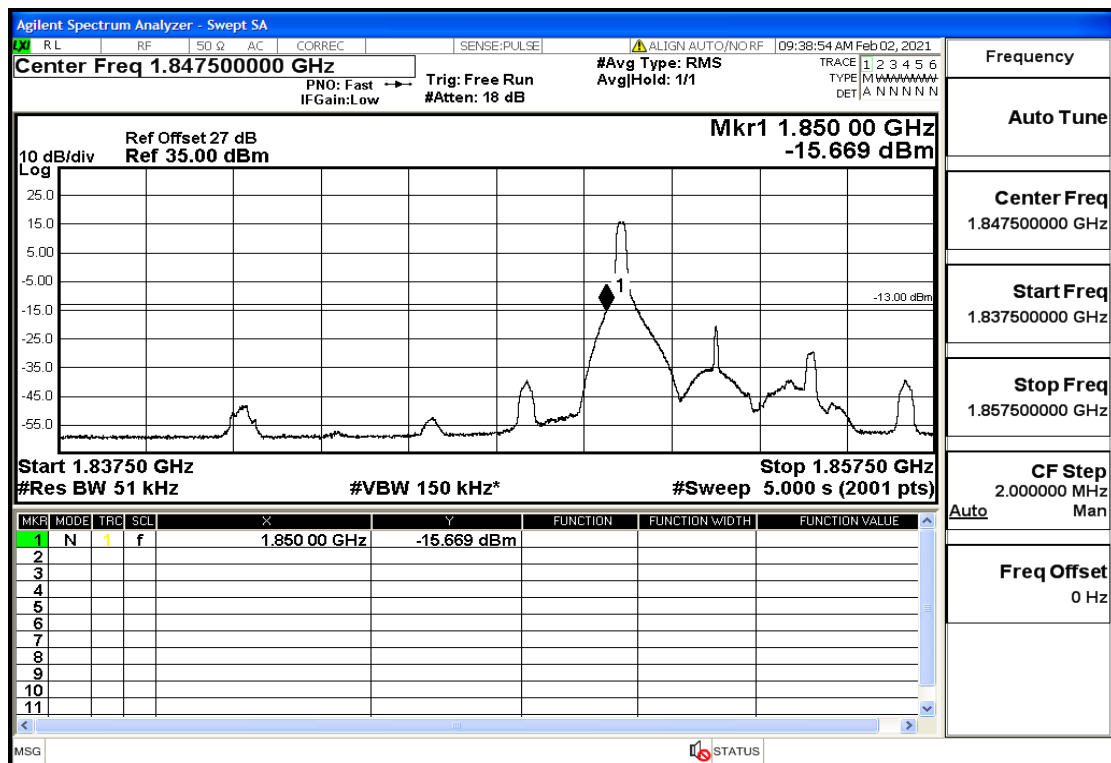

Band25-5-1852.5-QPSK-1#LOW@Pass