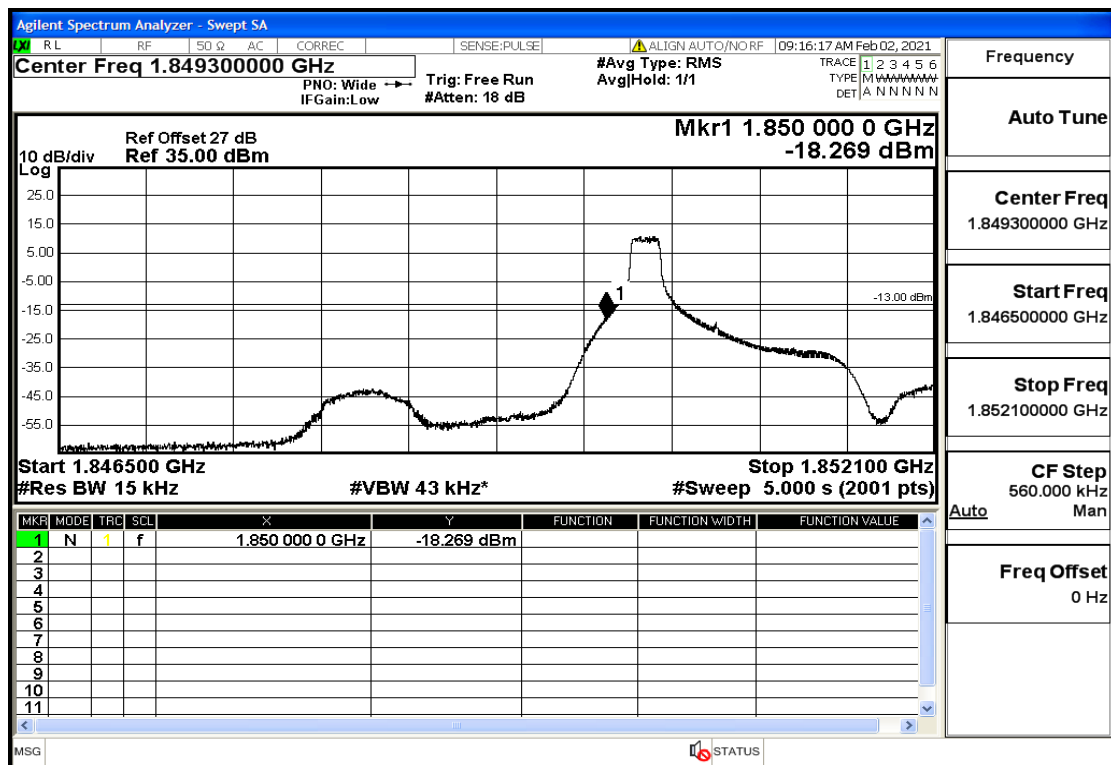

Band25-1.4-1850.7-16QAM-1#LOW@Pass