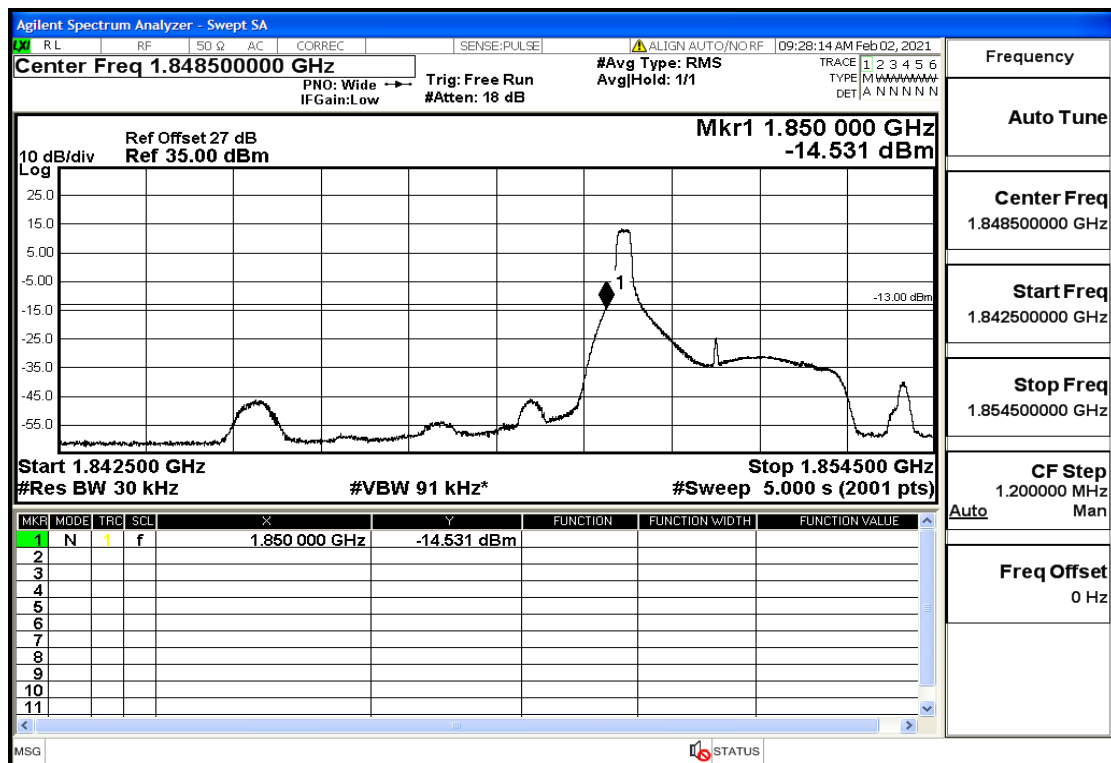

Band25-3-1851.5-16QAM-1#LOW@Pass