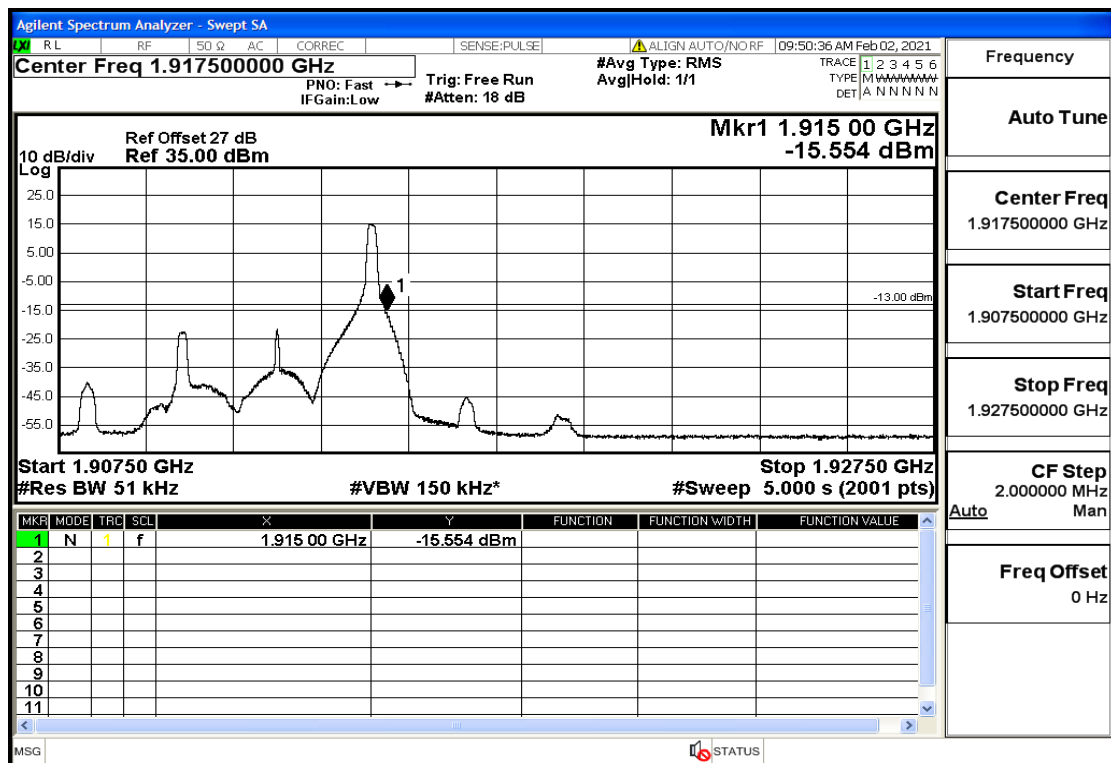

Band25-5-1912.5-QPSK-25#LOW@Pass

Band25-5-1912.5-QPSK-1#HIGH@Pass

Band25-5-1912.5-16QAM-25#LOW@Pass

Band25-5-1912.5-16QAM-1#HIGH@Pass

Conducted Spurious Emission

Band	Bandwidth(MHz)	UL Frequency(MHz)	Modulation	RB Size	RB Offset	Test Condition	Transmitter Spurious Emission(Pass/Fail)
OB25	1.4	1850.7	QPSK	6	LOW	30mHz-1GHz	Pass
OB25	1.4	1850.7	QPSK	6	LOW	1GHz-7GHz	Pass
OB25	1.4	1850.7	QPSK	6	LOW	7GHz-13.6GHz	Pass
OB25	1.4	1850.7	QPSK	6	LOW	13.6GHz-20GHz	Pass
OB25	1.4	1850.7	QPSK	1	LOW	30mHz-1GHz	Pass
OB25	1.4	1850.7	QPSK	1	LOW	1GHz-7GHz	Pass
OB25	1.4	1850.7	QPSK	1	LOW	7GHz-13.6GHz	Pass
OB25	1.4	1850.7	QPSK	1	LOW	13.6GHz-20GHz	Pass
OB25	1.4	1850.7	QPSK	1	HIGH	30mHz-1GHz	Pass
OB25	1.4	1850.7	QPSK	1	HIGH	1GHz-7GHz	Pass
OB25	1.4	1850.7	QPSK	1	HIGH	7GHz-13.6GHz	Pass
OB25	1.4	1850.7	QPSK	1	HIGH	13.6GHz-20GHz	Pass
OB25	1.4	1882.5	QPSK	6	LOW	30mHz-1GHz	Pass
OB25	1.4	1882.5	QPSK	6	LOW	1GHz-7GHz	Pass
OB25	1.4	1882.5	QPSK	6	LOW	7GHz-13.6GHz	Pass
OB25	1.4	1882.5	QPSK	6	LOW	13.6GHz-20GHz	Pass
OB25	1.4	1882.5	QPSK	1	LOW	30mHz-1GHz	Pass
OB25	1.4	1882.5	QPSK	1	LOW	1GHz-7GHz	Pass
OB25	1.4	1882.5	QPSK	1	LOW	7GHz-13.6GHz	Pass
OB25	1.4	1882.5	QPSK	1	LOW	13.6GHz-20GHz	Pass
OB25	1.4	1882.5	QPSK	1	HIGH	30mHz-1GHz	Pass
OB25	1.4	1882.5	QPSK	1	HIGH	1GHz-7GHz	Pass
OB25	1.4	1882.5	QPSK	1	HIGH	7GHz-13.6GHz	Pass
OB25	1.4	1882.5	QPSK	1	HIGH	13.6GHz-20GHz	Pass
OB25	1.4	1914.3	QPSK	6	LOW	30mHz-1GHz	Pass
OB25	1.4	1914.3	QPSK	6	LOW	1GHz-7GHz	Pass
OB25	1.4	1914.3	QPSK	6	LOW	7GHz-13.6GHz	Pass
OB25	1.4	1914.3	QPSK	6	LOW	13.6GHz-20GHz	Pass
OB25	1.4	1914.3	QPSK	1	LOW	30mHz-1GHz	Pass
OB25	1.4	1914.3	QPSK	1	LOW	1GHz-7GHz	Pass
OB25	1.4	1914.3	QPSK	1	LOW	7GHz-13.6GHz	Pass
OB25	1.4	1914.3	QPSK	1	LOW	13.6GHz-20GHz	Pass
OB25	1.4	1914.3	QPSK	1	HIGH	30mHz-1GHz	Pass
OB25	1.4	1914.3	QPSK	1	HIGH	1GHz-7GHz	Pass
OB25	1.4	1914.3	QPSK	1	HIGH	7GHz-13.6GHz	Pass
OB25	1.4	1914.3	QPSK	1	HIGH	13.6GHz-20GHz	Pass
OB25	3	1851.5	QPSK	15	LOW	30mHz-1GHz	Pass
OB25	3	1851.5	QPSK	15	LOW	1GHz-7GHz	Pass
OB25	3	1851.5	QPSK	15	LOW	7GHz-13.6GHz	Pass
OB25	3	1851.5	QPSK	15	LOW	13.6GHz-20GHz	Pass