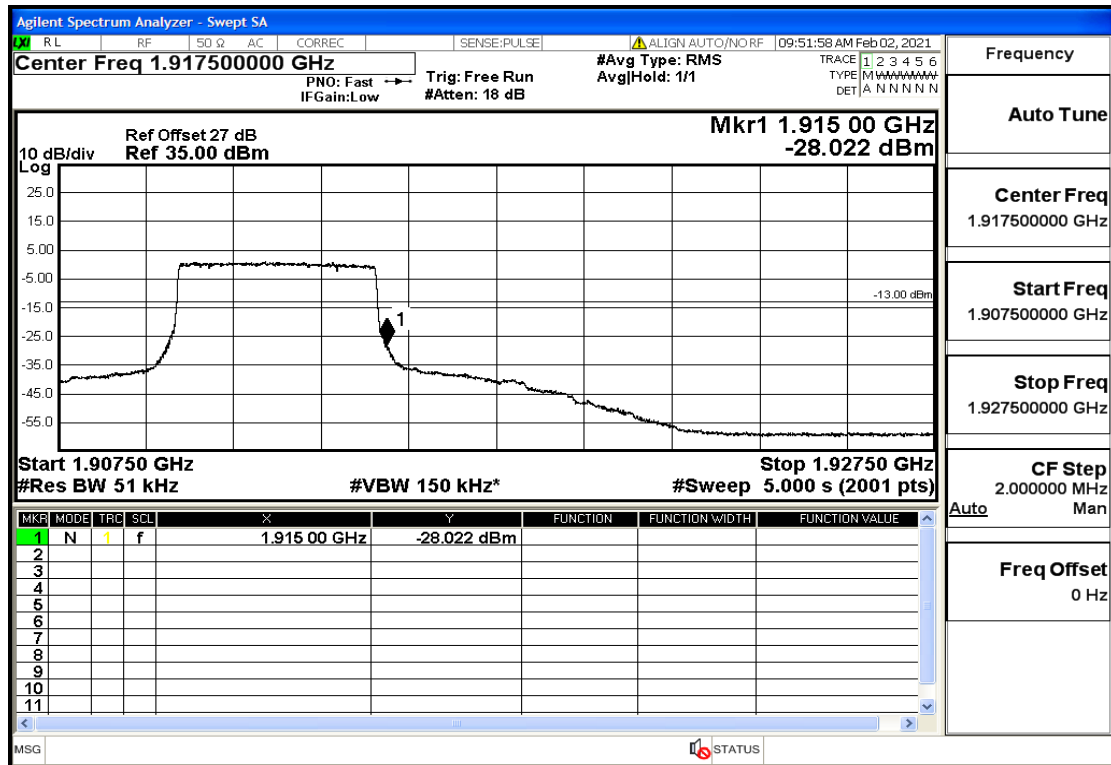

Band25-5-1912.5-16QAM-25#LOW@Pass