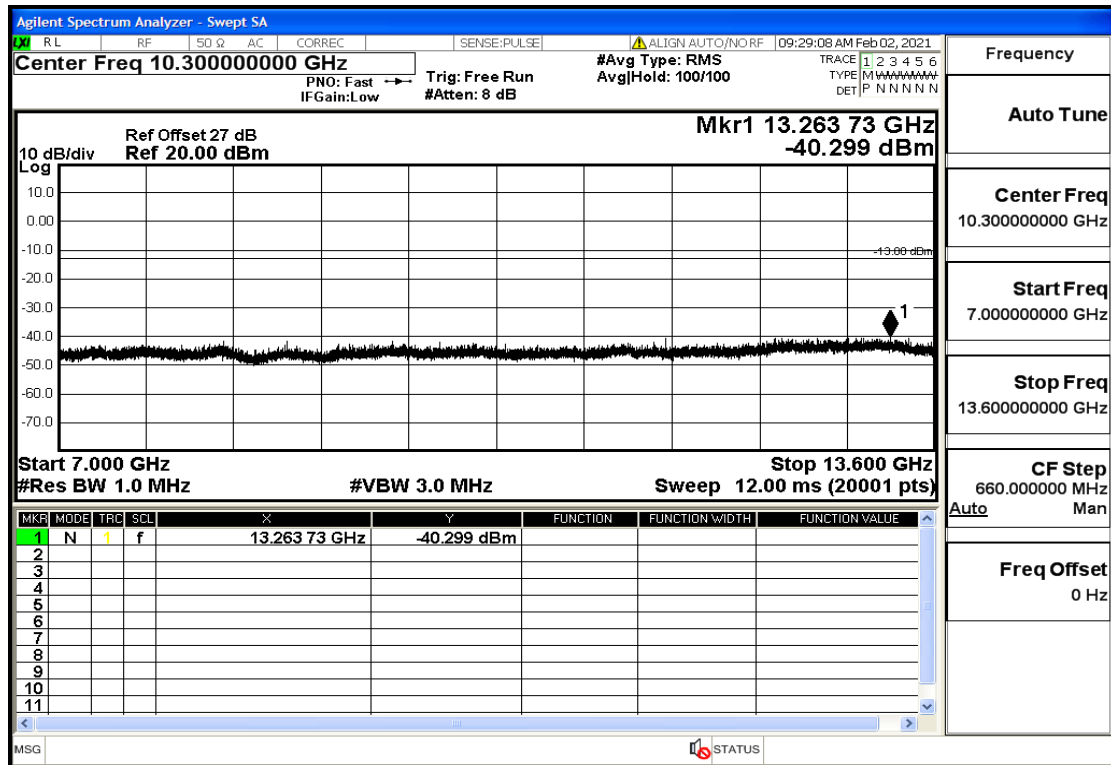

OB25-3-1882.5-QPSK-15#LOW@7GHz-13.6GHz@Pass