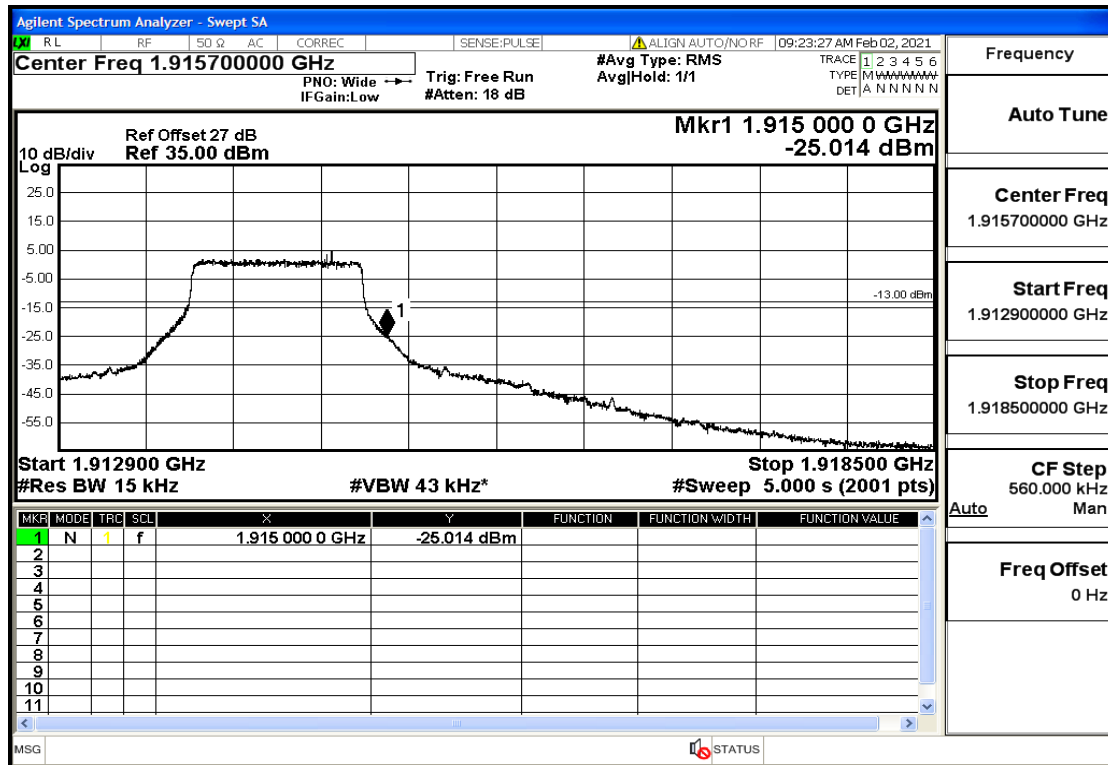

Band25-1.4-1914.3-16QAM-6#LOW@Pass