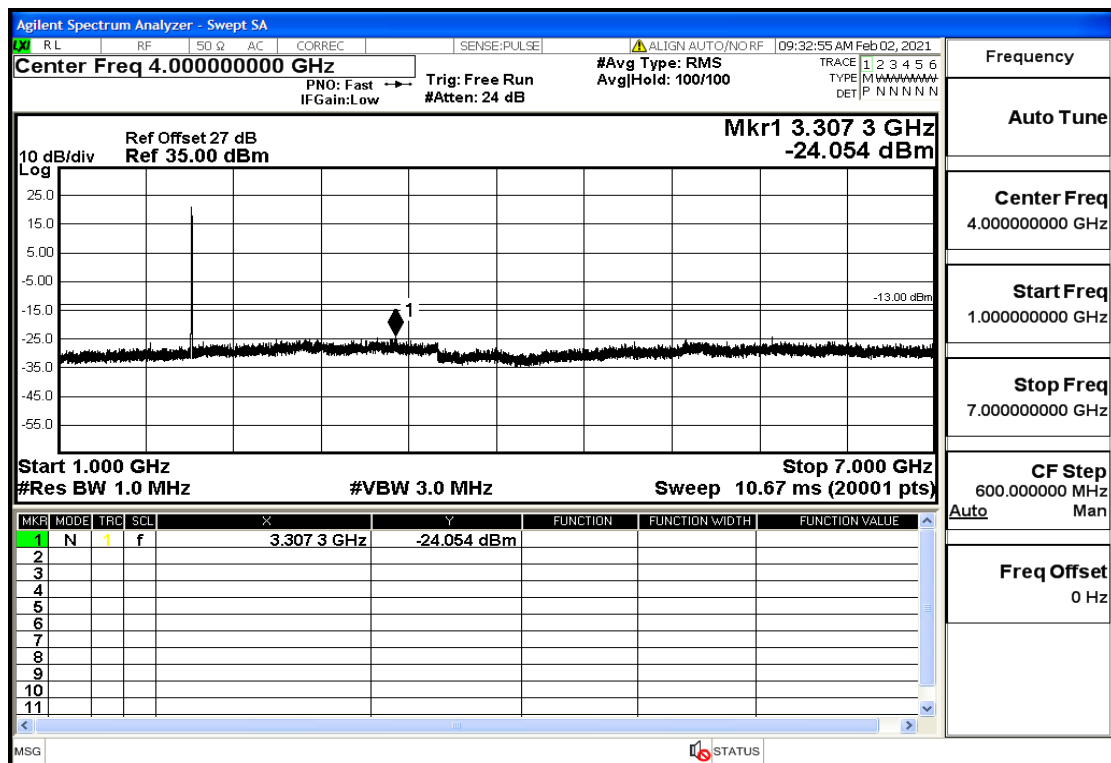

OB25-3-1913.5-QPSK-15#LOW@1GHz-7GHz@Pass