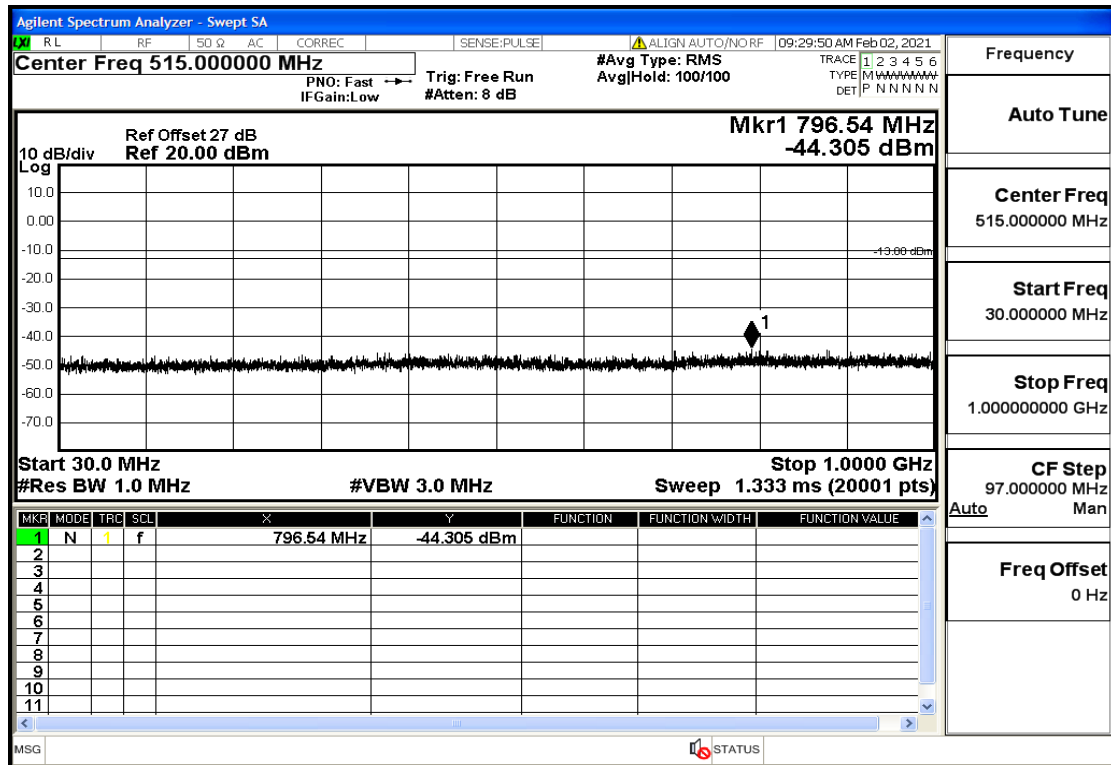

OB25-3-1882.5-QPSK-1#LOW@30mHz-1GHz@Pass