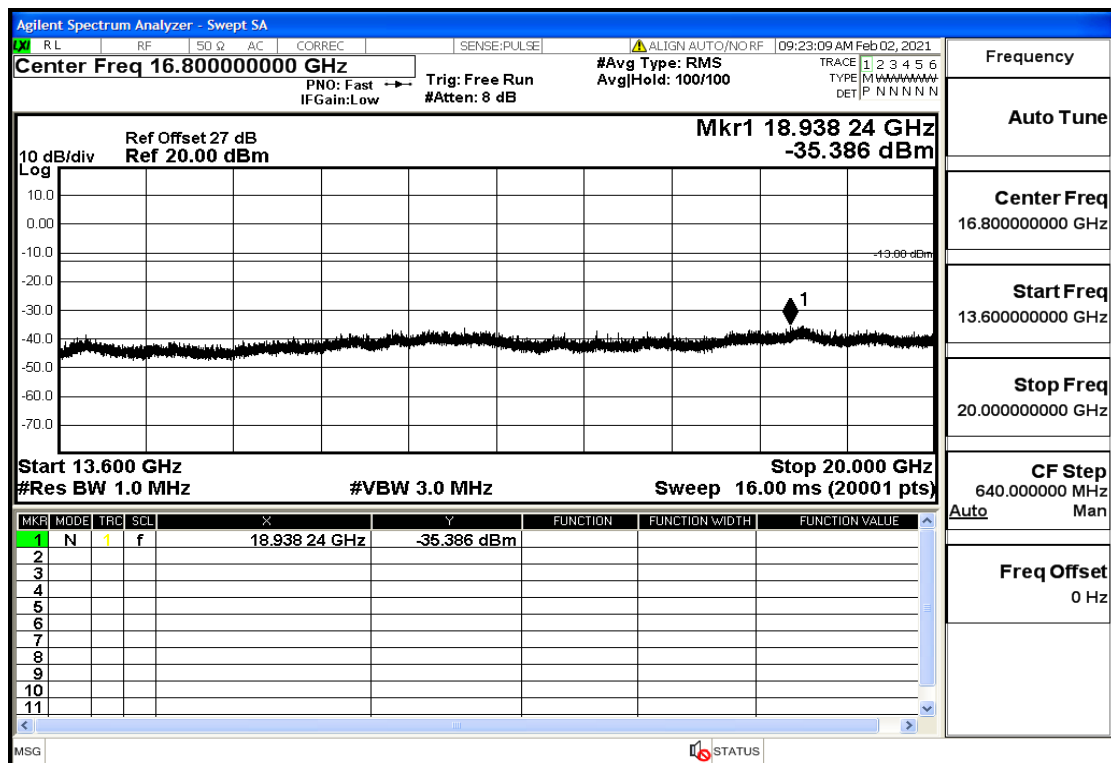

OB25-1.4-1914.3-QPSK-1#HIGH@13.6GHz-20GHz@Pass