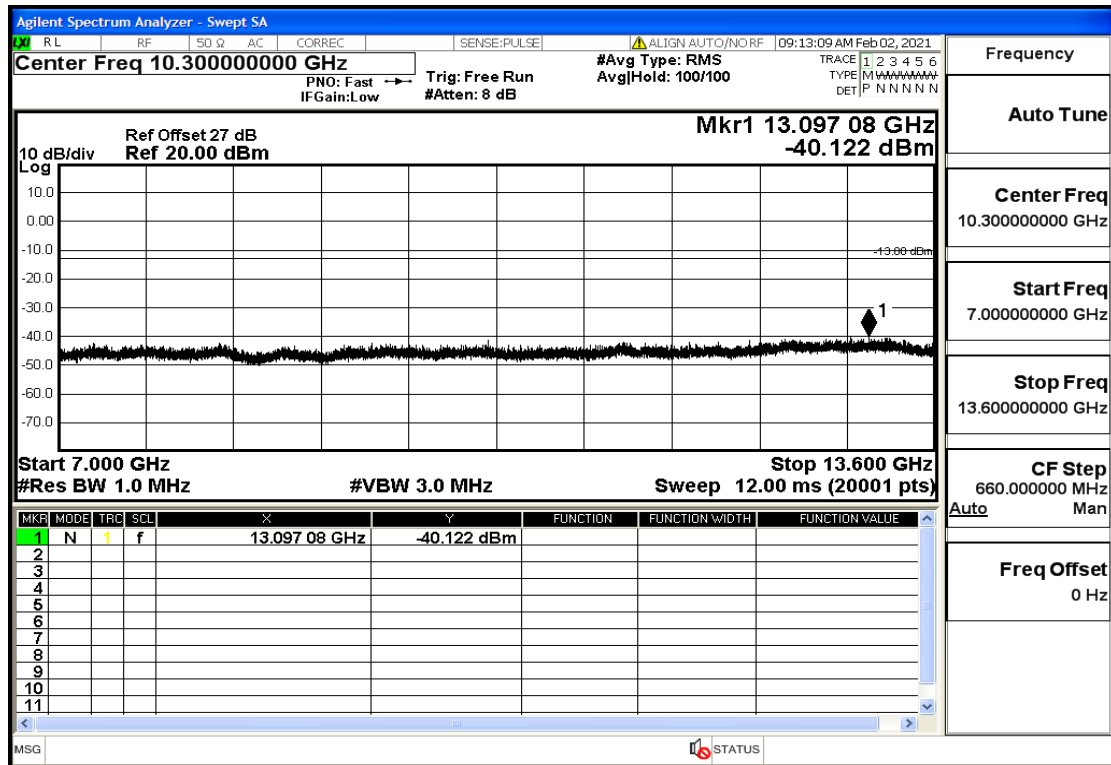

OB25-1.4-1850.7-QPSK-6#LOW@7GHz-13.6GHz@Pass