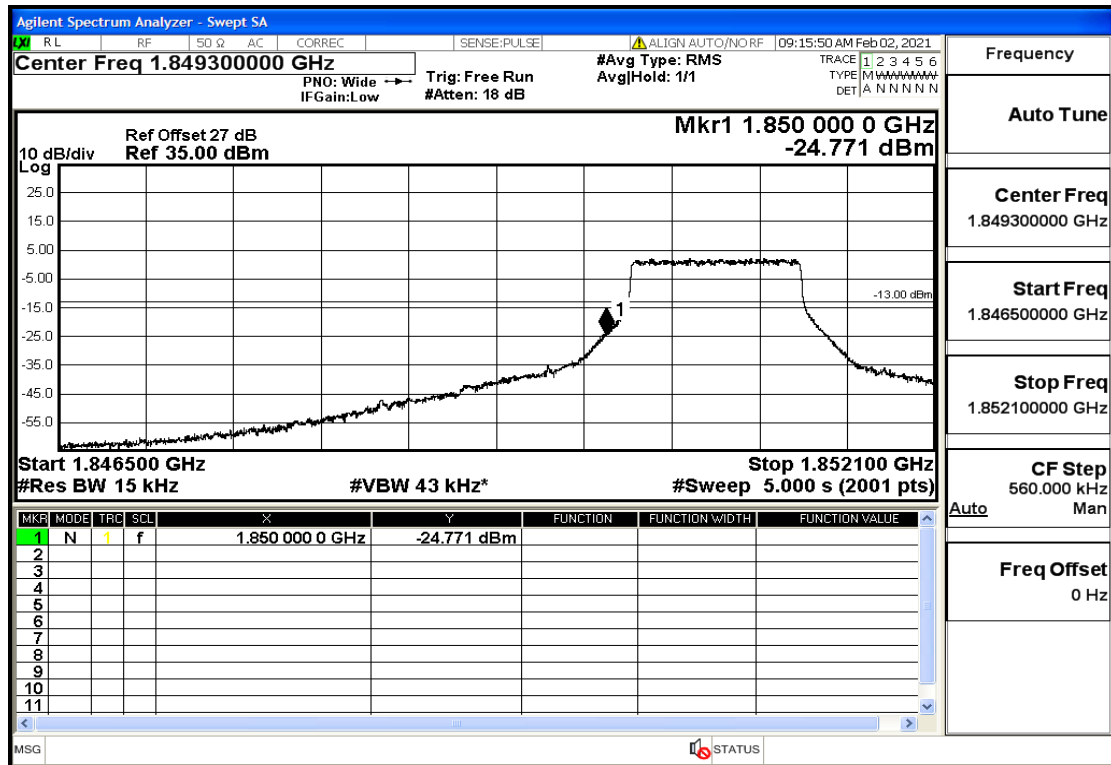

Band25-1.4-1850.7-16QAM-6#LOW@Pass