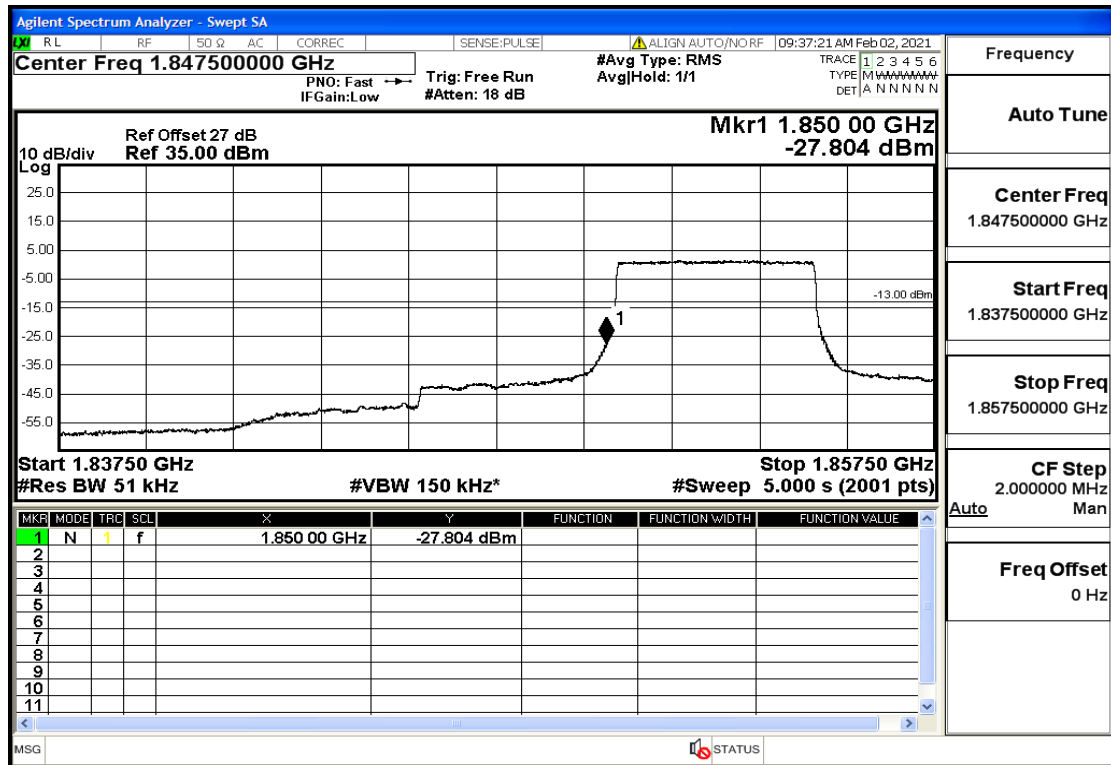

Band25-5-1852.5-QPSK-25#LOW@Pass