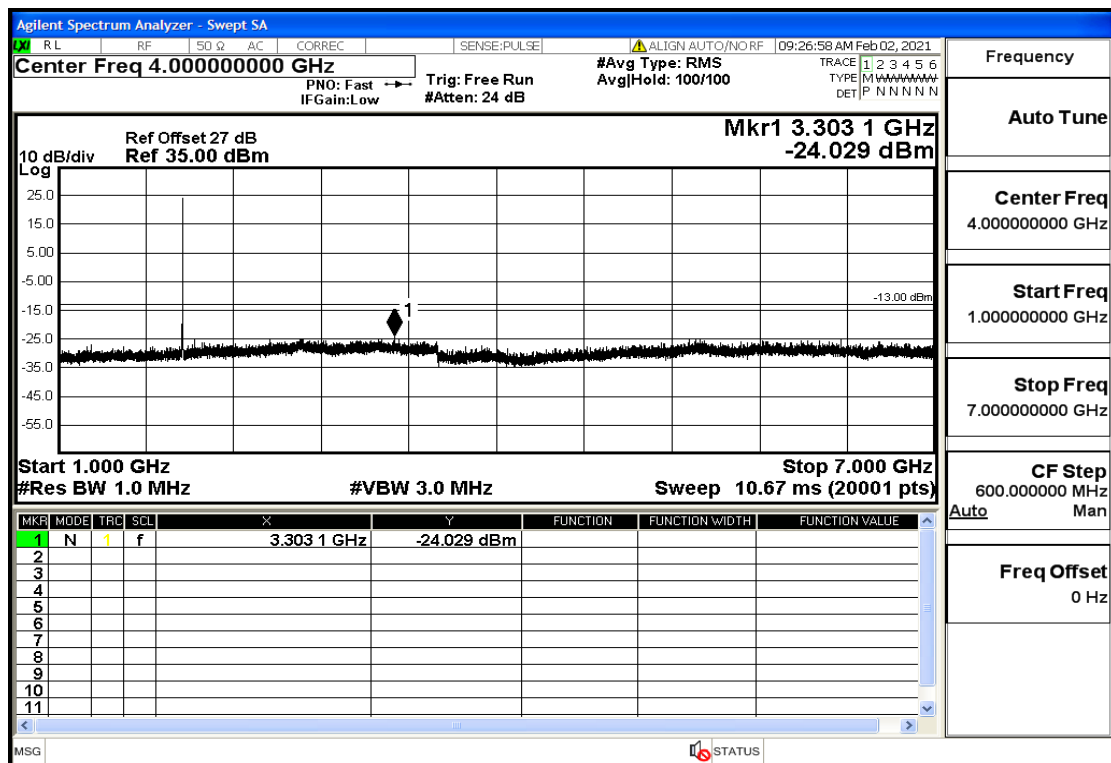

OB25-3-1851.5-QPSK-1#HIGH@1GHz-7GHz@Pass