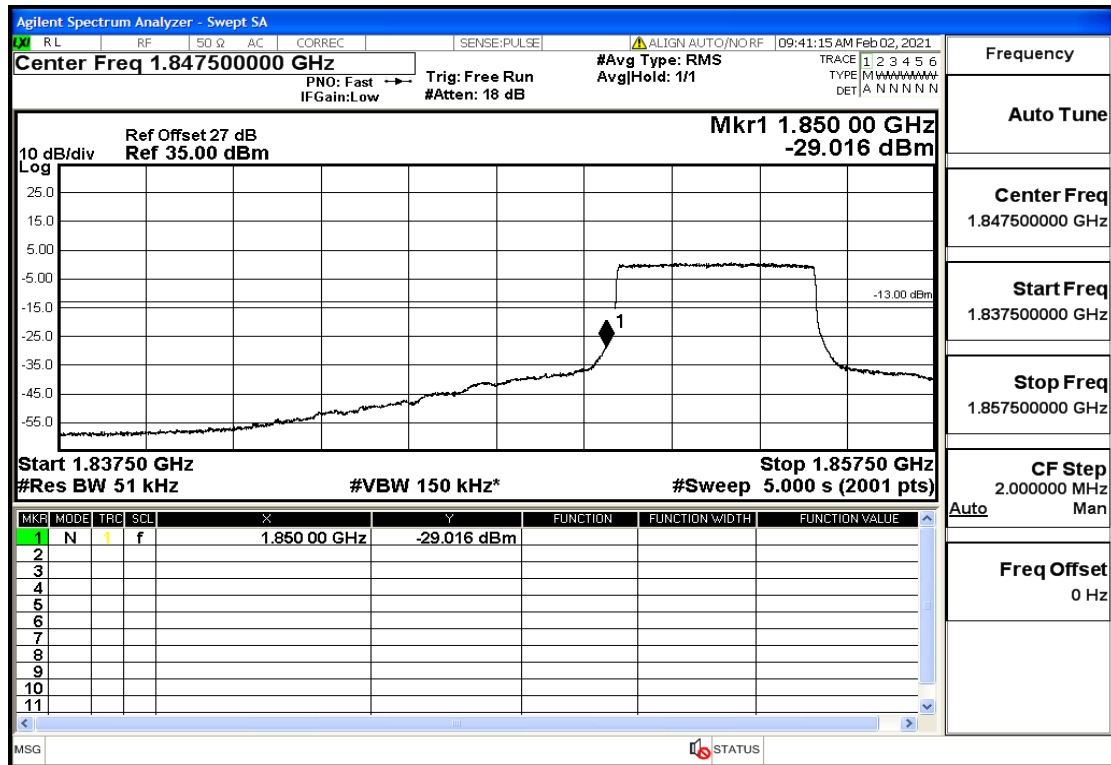

Band25-5-1852.5-16QAM-25#LOW@Pass