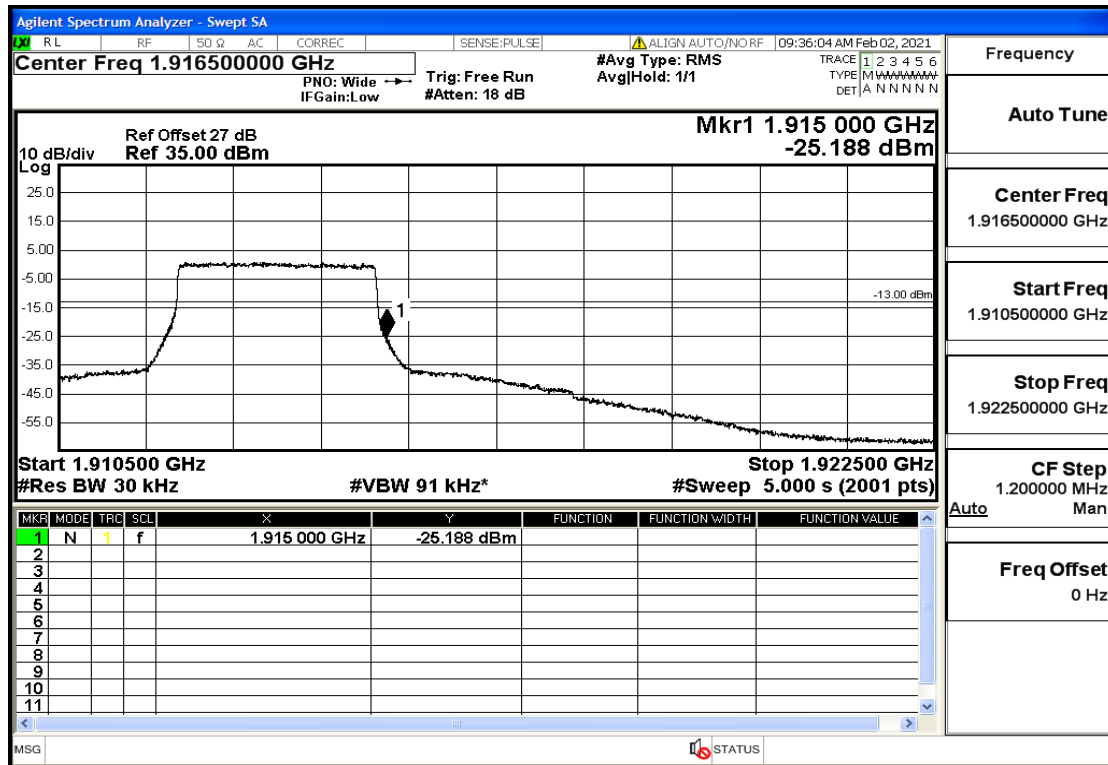

Band25-3-1913.5-16QAM-15#LOW@Pass