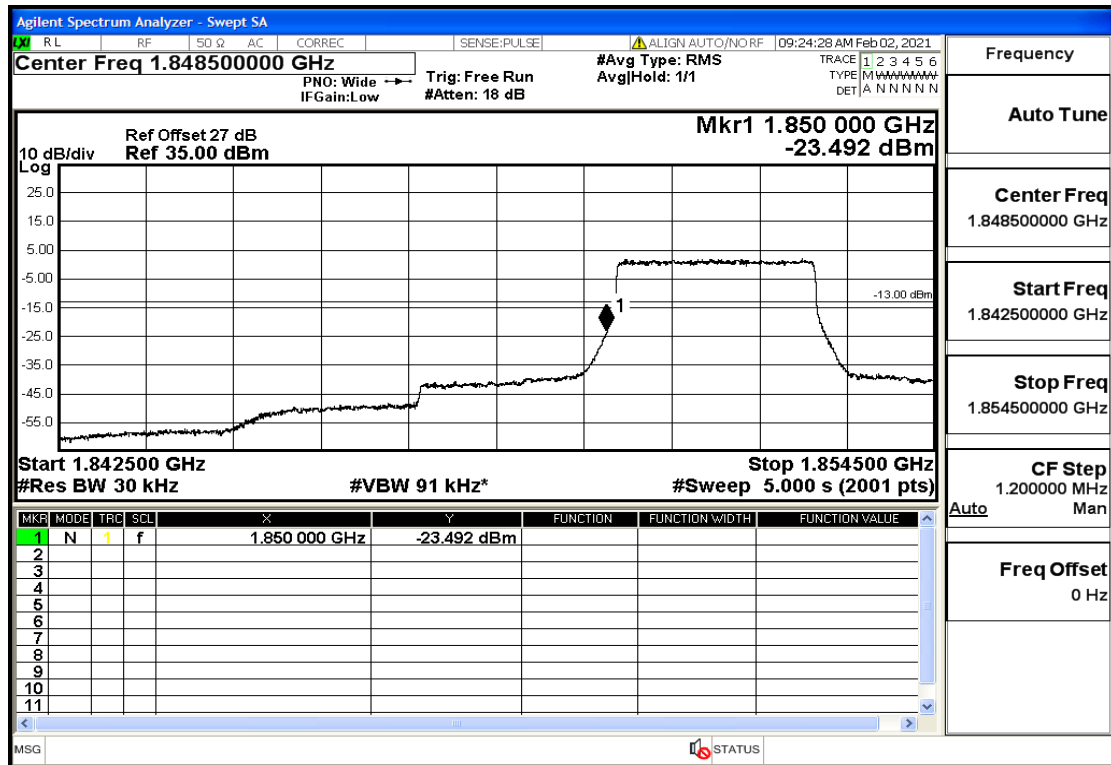

Band25-3-1851.5-QPSK-15#LOW@Pass