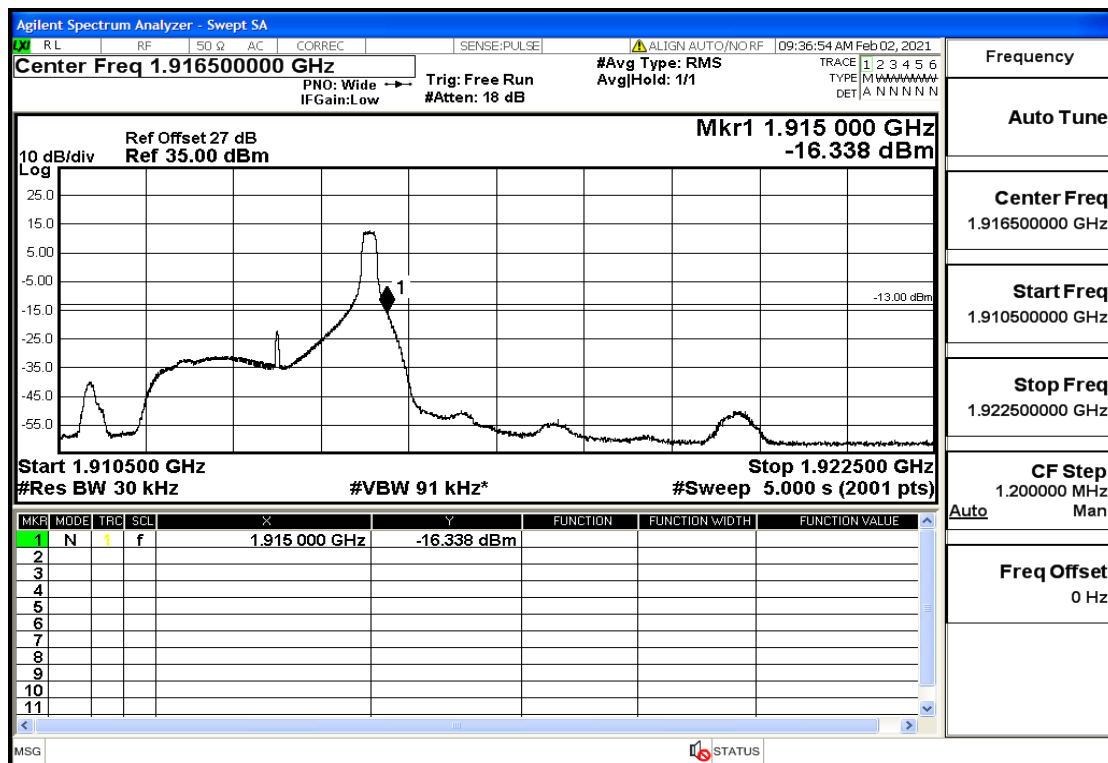

Band25-3-1913.5-16QAM-1#HIGH@Pass