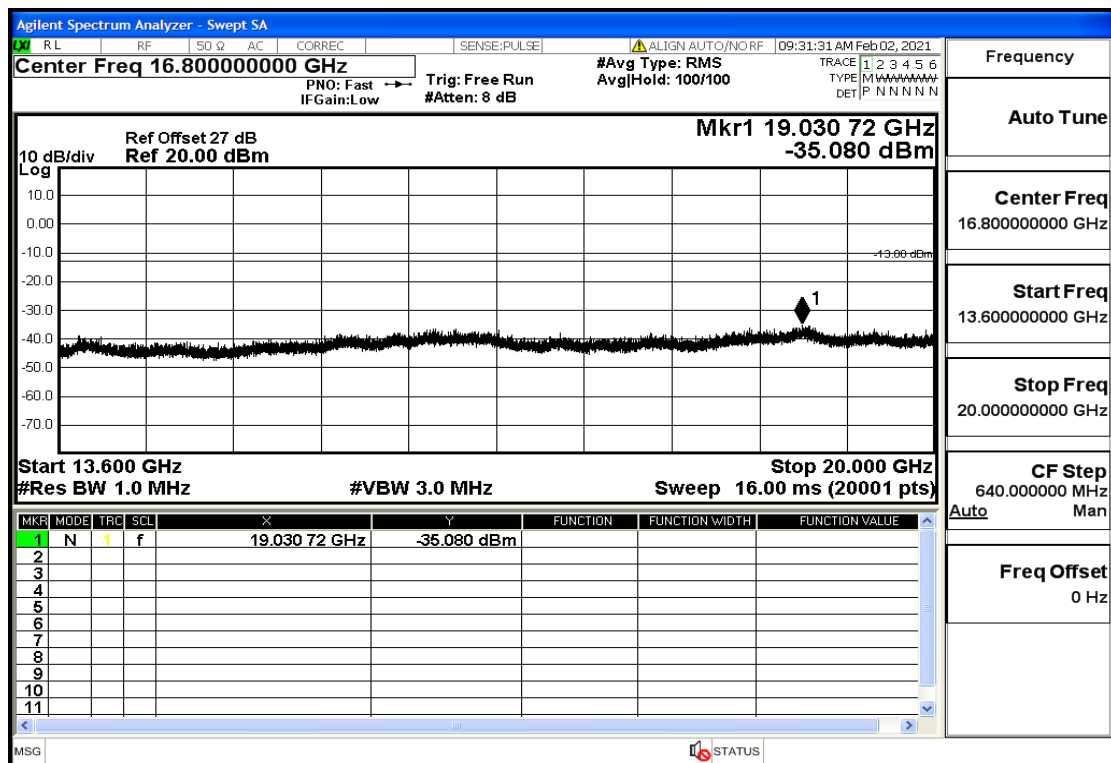

OB25-3-1882.5-QPSK-1#LOW@13.6GHz-20GHz@Pass

OB25-3-1882.5-QPSK-1#HIGH@30mHz-1GHz@Pass

OB25-3-1882.5-QPSK-1#HIGH@1GHz-7GHz@Pass

OB25-3-1882.5-QPSK-1#HIGH@7GHz-13.6GHz@Pass

OB25-3-1882.5-QPSK-1#HIGH@13.6GHz-20GHz@Pass