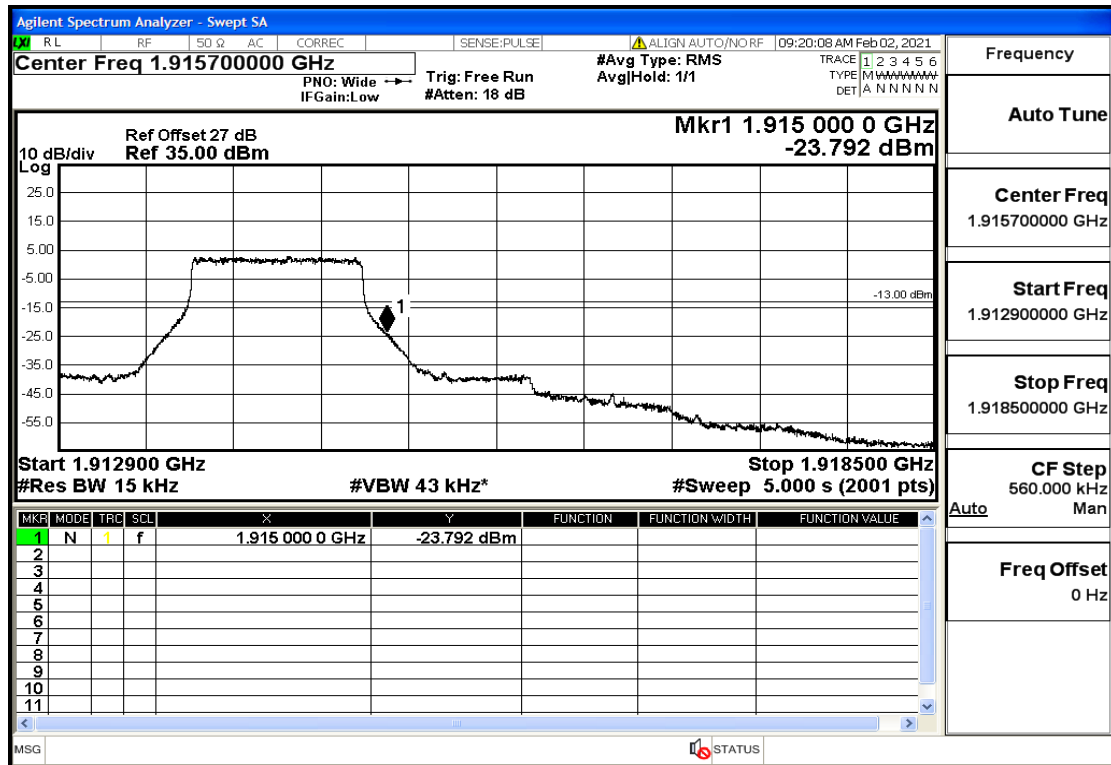

Appendix Test Data(Conducted) for LTE Band25

Product Name: FH Emergency Medical Device - V1-4G

Trade Mark: FastHelp

Test Model: FH-V1-4G

FCC ID: 2AJG4-FH-V1-4G

Environmental Conditions

Temperature:	23.8°C
Relative Humidity:	55%
ATM Pressure:	100.0 kPa
Test Engineer:	Anna Hu
Supervised by:	Hugo Chen
NOTE	For Band 25

Band25-1.4-1850.7-QPSK-6#LOW@Pass

Band25-1.4-1850.7-QPSK-1#LOW@Pass

Band25-1.4-1850.7-16QAM-6#LOW@Pass

Band25-1.4-1850.7-16QAM-1#LOW@Pass

Band25-1.4-1914.3-QPSK-6#LOW@Pass

Band25-1.4-1914.3-QPSK-1#HIGH@Pass