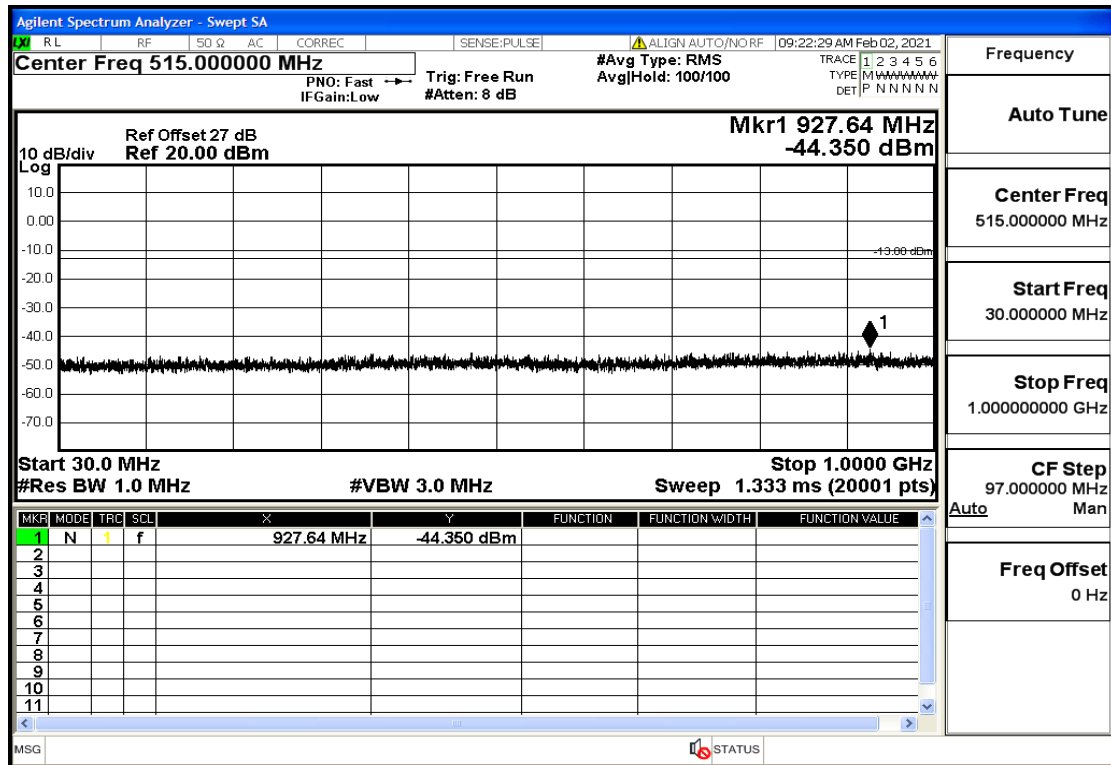

OB25-1.4-1914.3-QPSK-1#HIGH@30MHz-1GHz@Pass