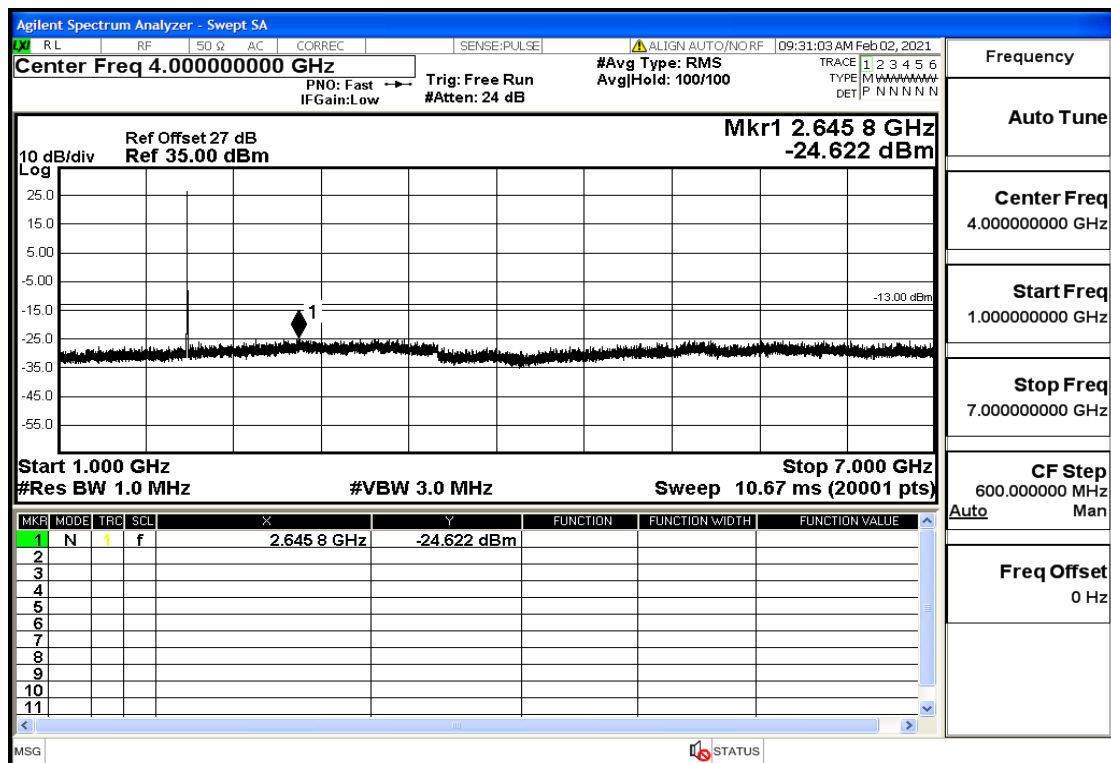

OB25-3-1882.5-QPSK-1#HIGH@1GHz-7GHz@Pass