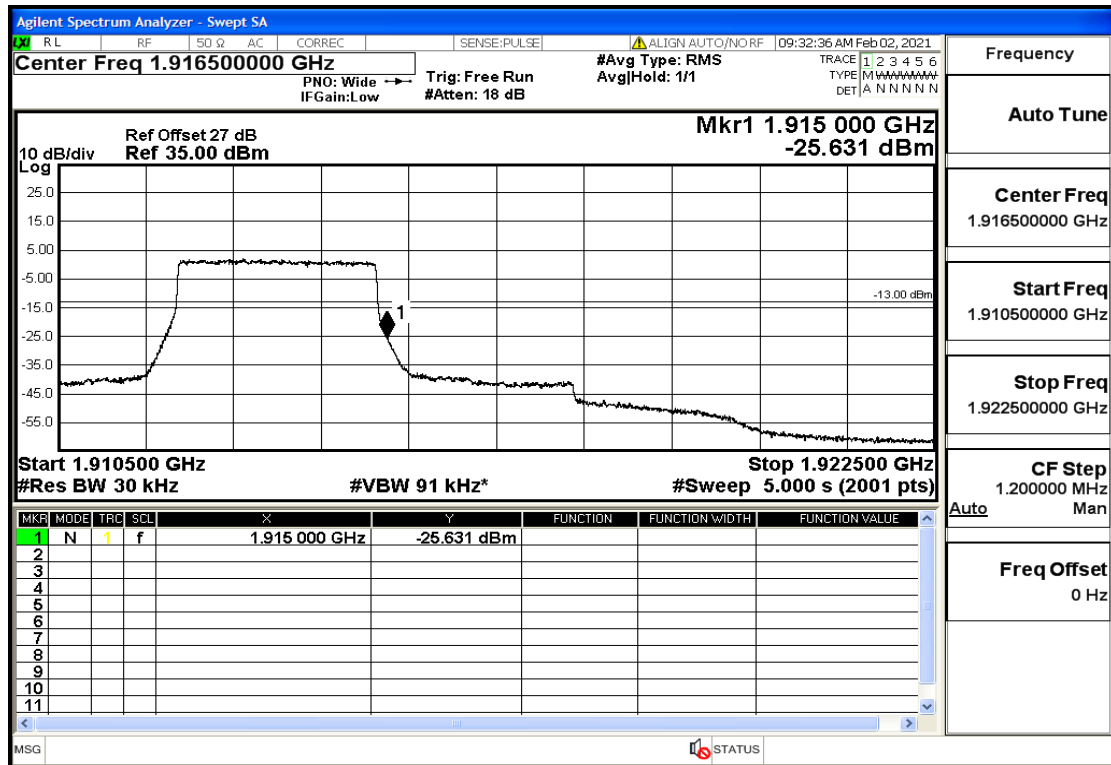

Appendix Test Data(Conducted) for LTE Band25

Product Name: FH Emergency Medical Device - V1-4G

Trade Mark: FastHelp

Test Model: FH-V1-4G

FCC ID: 2AJG4-FH-V1-4G

Environmental Conditions

Temperature:	23.8°C
Relative Humidity:	55%
ATM Pressure:	100.0 kPa
Test Engineer:	Anna Hu
Supervised by:	Hugo Chen
NOTE	For Band 25

Band25-1.4-1914.3-16QAM-6#LOW@Pass

Band25-1.4-1914.3-16QAM-1#HIGH@Pass

Band25-3-1851.5-QPSK-15#LOW@Pass

Band25-3-1851.5-QPSK-1#LOW@Pass

Band25-3-1851.5-16QAM-15#LOW@Pass

Band25-3-1851.5-16QAM-1#LOW@Pass

Band25-3-1913.5-QPSK-15#LOW@Pass