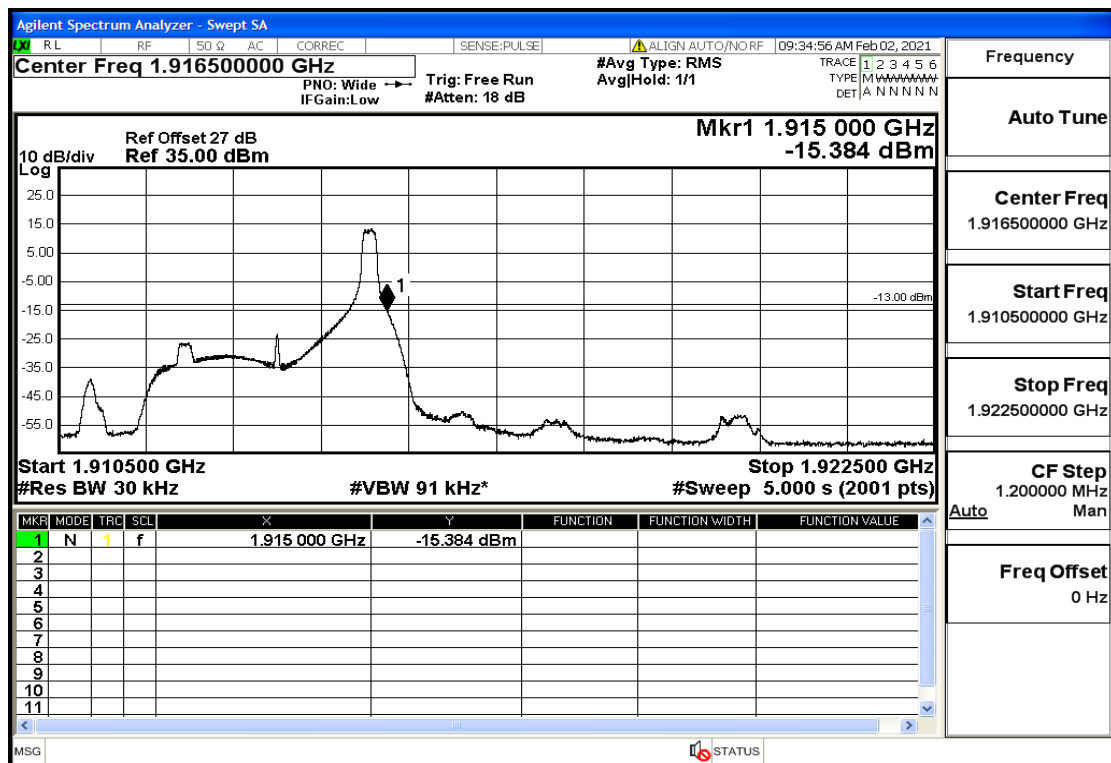

Band25-3-1913.5-QPSK-1#HIGH@Pass