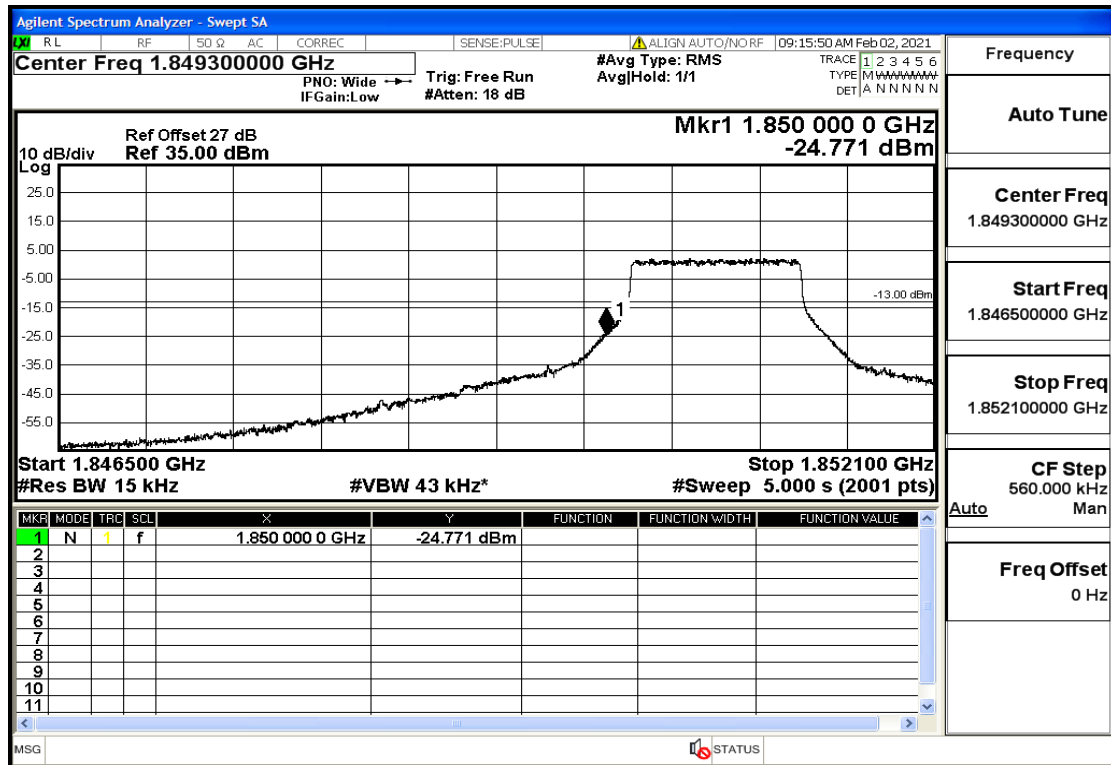

Band25-1.4-1850.7-QPSK-6#LOW@Pass