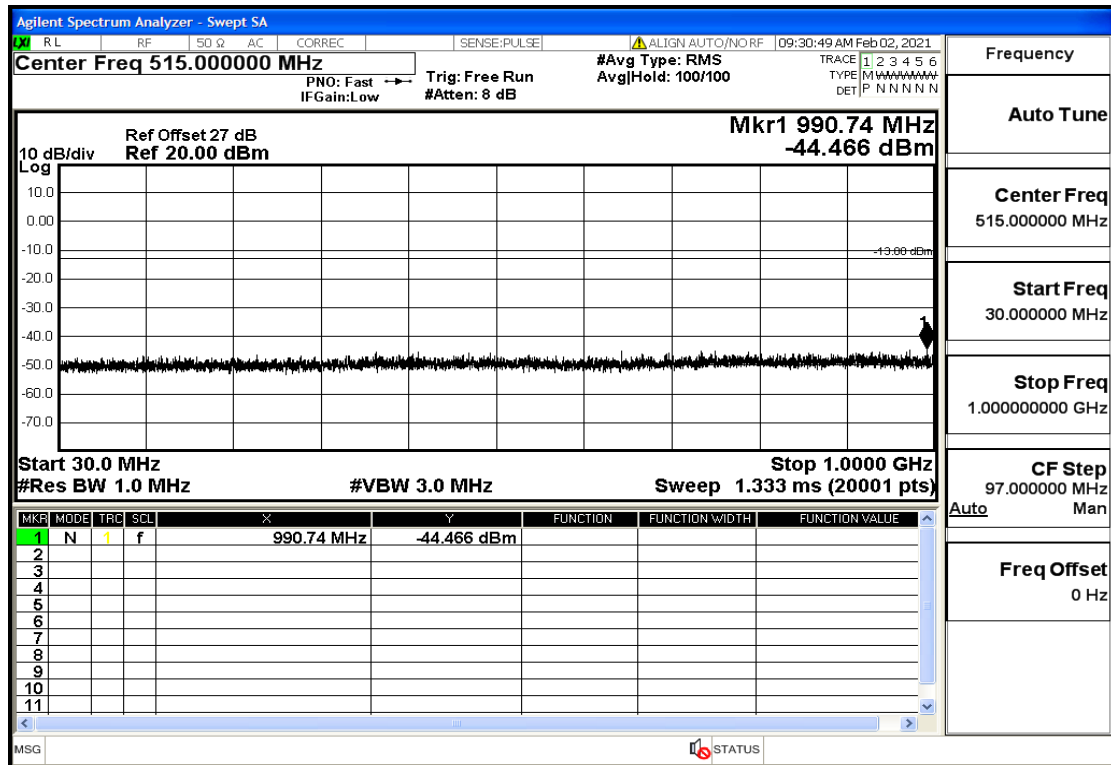

OB25-3-1882.5-QPSK-1#HIGH@30mHz-1GHz@Pass