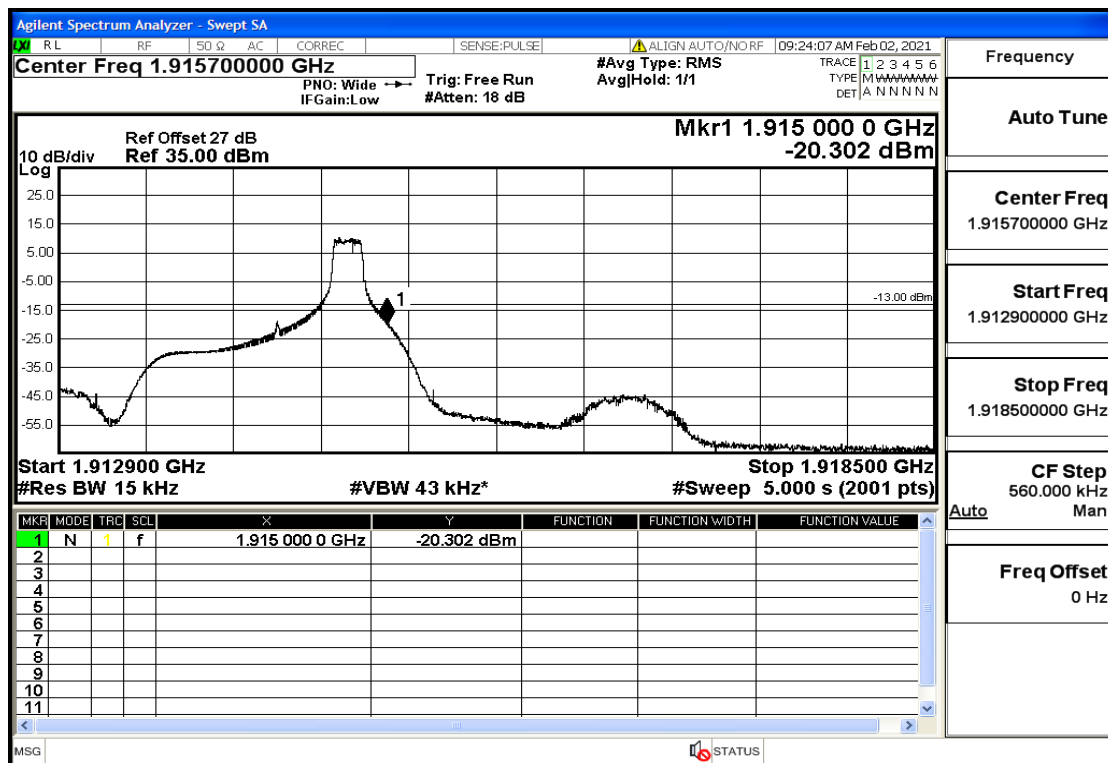

Band25-1.4-1914.3-16QAM-1#HIGH@Pass