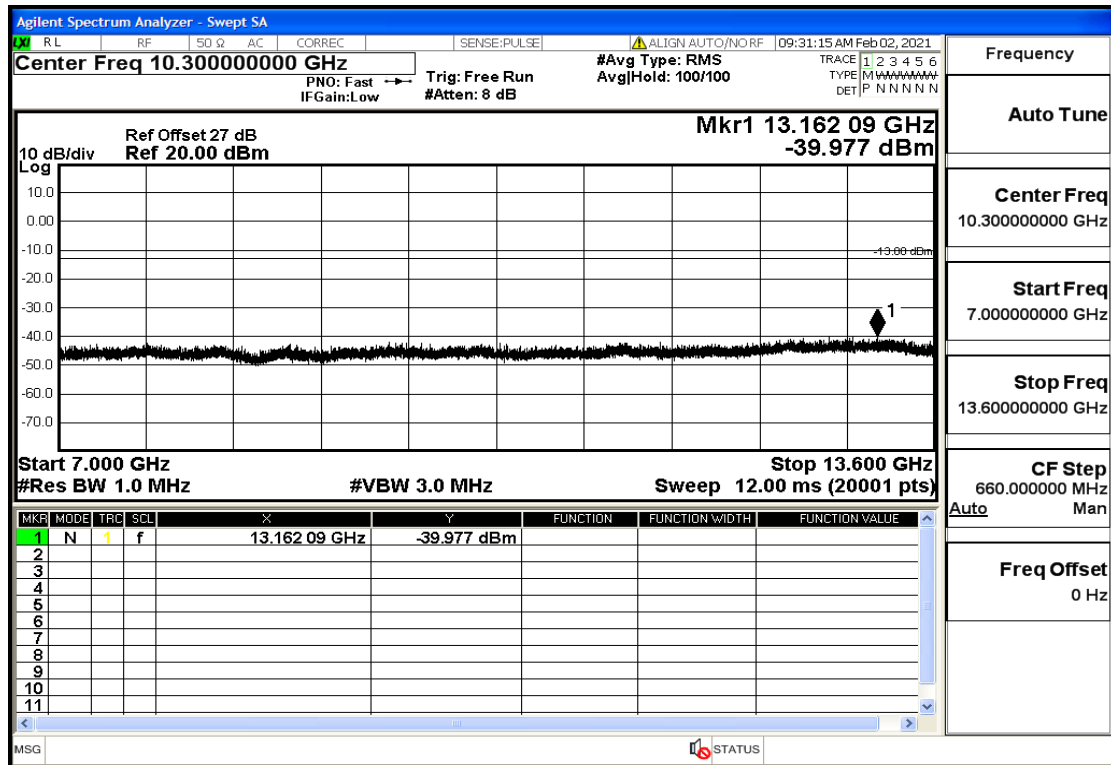

OB25-3-1882.5-QPSK-1#LOW@13.6GHz-20GHz@Pass

OB25-3-1882.5-QPSK-1#HIGH@30mHz-1GHz@Pass

OB25-3-1882.5-QPSK-1#HIGH@1GHz-7GHz@Pass

OB25-3-1882.5-QPSK-1#HIGH@7GHz-13.6GHz@Pass

OB25-3-1882.5-QPSK-1#HIGH@13.6GHz-20GHz@Pass