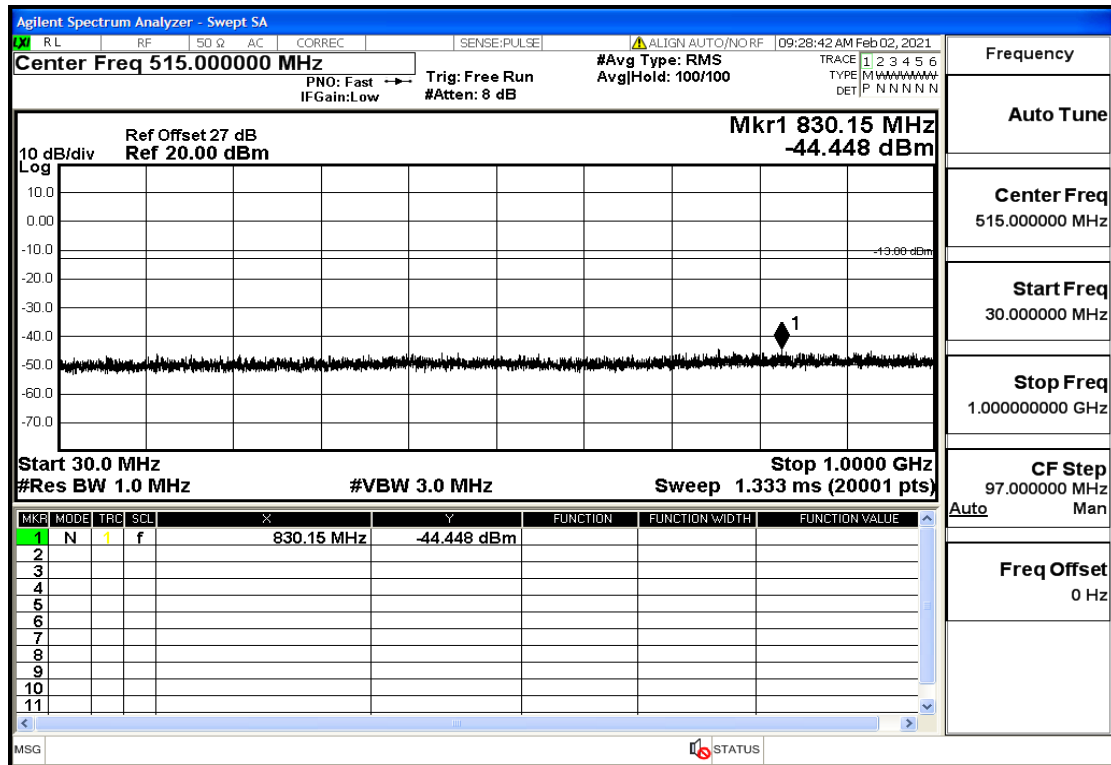

OB25-3-1851.5-QPSK-1#HIGH@1GHz-7GHz@Pass

OB25-3-1851.5-QPSK-1#HIGH@7GHz-13.6GHz@Pass

OB25-3-1851.5-QPSK-1#HIGH@13.6GHz-20GHz@Pass

OB25-3-1882.5-QPSK-15#LOW@30mHz-1GHz@Pass

OB25-3-1882.5-QPSK-15#LOW@1GHz-7GHz@Pass