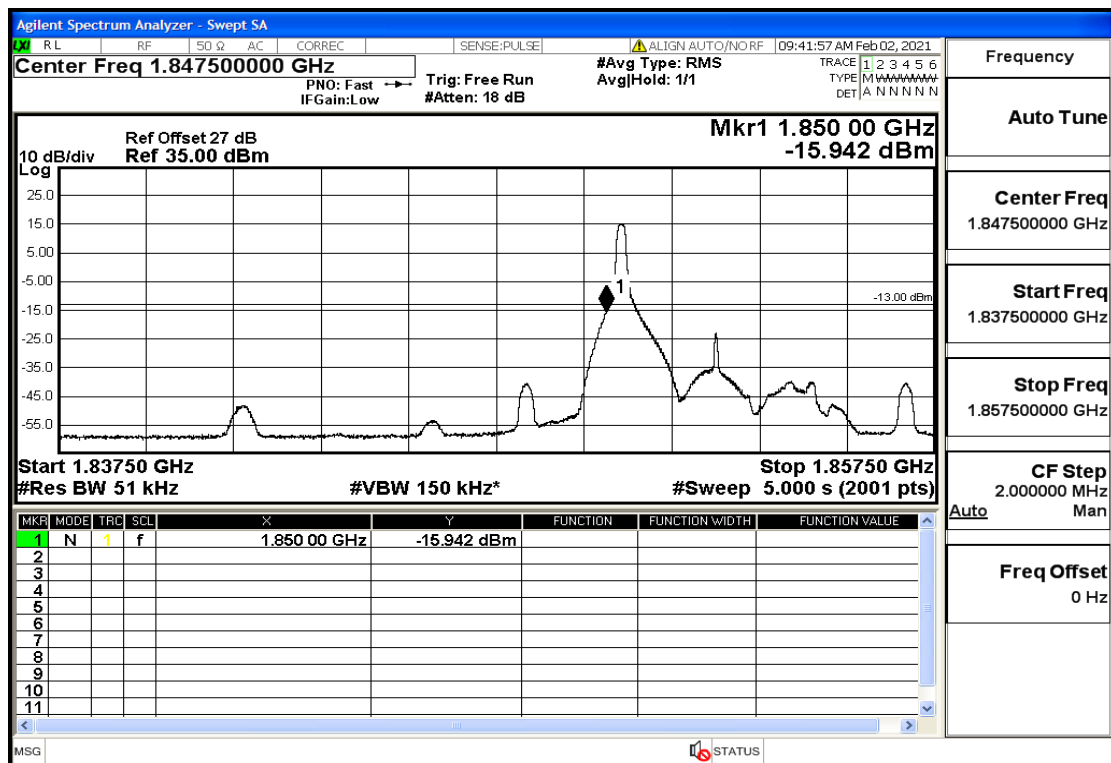

Band25-5-1852.5-16QAM-1#LOW@Pass