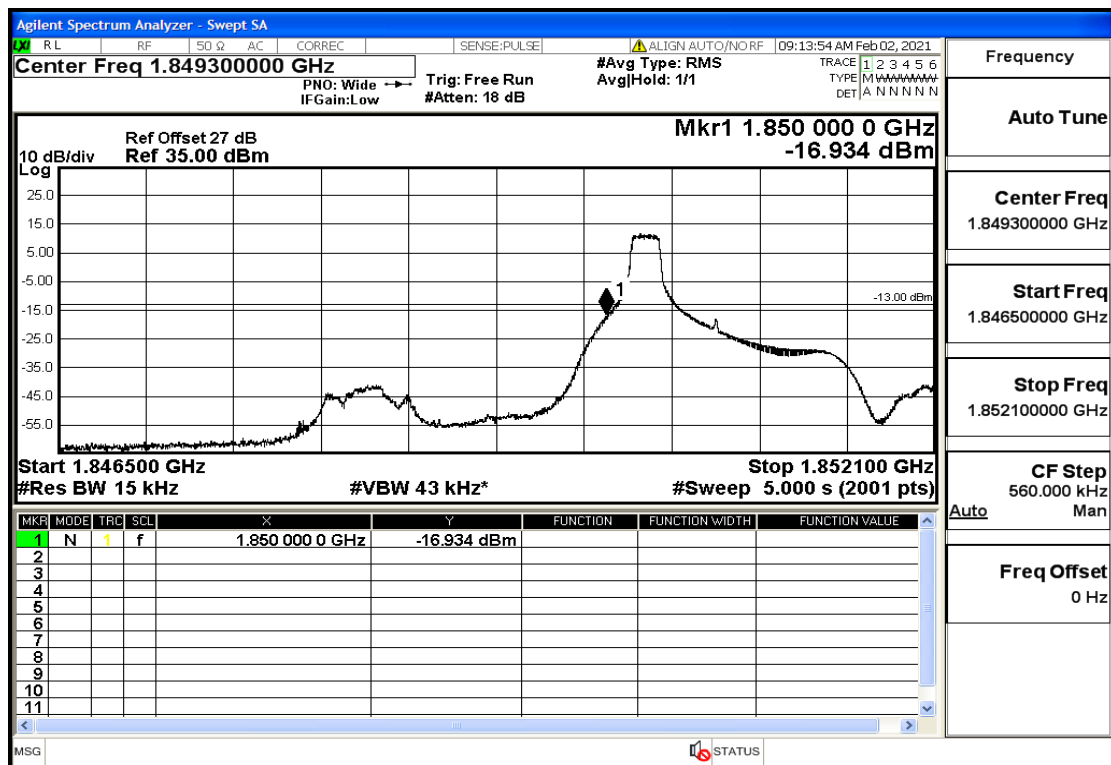

Band25-1.4-1850.7-QPSK-1#LOW@Pass