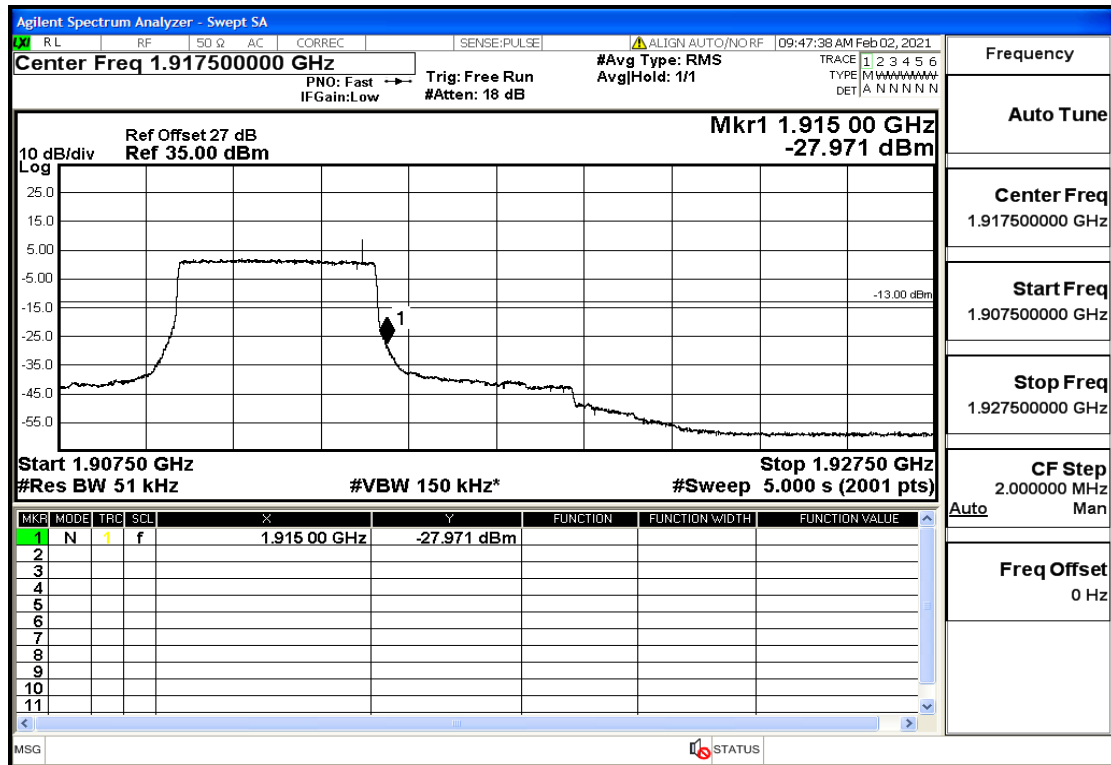

Band25-5-1912.5-QPSK-25#LOW@Pass

Band25-5-1912.5-QPSK-1#HIGH@Pass

Band25-5-1912.5-16QAM-25#LOW@Pass

Band25-5-1912.5-16QAM-1#HIGH@Pass

Conducted Spurious Emission

Band	Bandwidth(MHz)	UL Frequency(MHz)	Modulation	RB Size	RB Offset	Test Condition	Transmitter Spurious Emission(Pass/Fail)
OB25	1.4	1850.7	QPSK	6	LOW	30mHz-1GHz	Pass
OB25	1.4	1850.7	QPSK	6	LOW	1GHz-7GHz	Pass
OB25	1.4	1850.7	QPSK	6	LOW	7GHz-13.6GHz	Pass
OB25	1.4	1850.7	QPSK	6	LOW	13.6GHz-20GHz	Pass
OB25	1.4	1850.7	QPSK	1	LOW	30mHz-1GHz	Pass
OB25	1.4	1850.7	QPSK	1	LOW	1GHz-7GHz	Pass
OB25	1.4	1850.7	QPSK	1	LOW	7GHz-13.6GHz	Pass
OB25	1.4	1850.7	QPSK	1	LOW	13.6GHz-20GHz	Pass
OB25	1.4	1850.7	QPSK	1	HIGH	30mHz-1GHz	Pass
OB25	1.4	1850.7	QPSK	1	HIGH	1GHz-7GHz	Pass
OB25	1.4	1850.7	QPSK	1	HIGH	7GHz-13.6GHz	Pass
OB25	1.4	1850.7	QPSK	1	HIGH	13.6GHz-20GHz	Pass
OB25	1.4	1882.5	QPSK	6	LOW	30mHz-1GHz	Pass
OB25	1.4	1882.5	QPSK	6	LOW	1GHz-7GHz	Pass
OB25	1.4	1882.5	QPSK	6	LOW	7GHz-13.6GHz	Pass
OB25	1.4	1882.5	QPSK	6	LOW	13.6GHz-20GHz	Pass
OB25	1.4	1882.5	QPSK	1	LOW	30mHz-1GHz	Pass
OB25	1.4	1882.5	QPSK	1	LOW	1GHz-7GHz	Pass
OB25	1.4	1882.5	QPSK	1	LOW	7GHz-13.6GHz	Pass
OB25	1.4	1882.5	QPSK	1	LOW	13.6GHz-20GHz	Pass
OB25	1.4	1882.5	QPSK	1	HIGH	30mHz-1GHz	Pass
OB25	1.4	1882.5	QPSK	1	HIGH	1GHz-7GHz	Pass
OB25	1.4	1882.5	QPSK	1	HIGH	7GHz-13.6GHz	Pass
OB25	1.4	1882.5	QPSK	1	HIGH	13.6GHz-20GHz	Pass
OB25	1.4	1914.3	QPSK	6	LOW	30mHz-1GHz	Pass
OB25	1.4	1914.3	QPSK	6	LOW	1GHz-7GHz	Pass
OB25	1.4	1914.3	QPSK	6	LOW	7GHz-13.6GHz	Pass
OB25	1.4	1914.3	QPSK	6	LOW	13.6GHz-20GHz	Pass
OB25	1.4	1914.3	QPSK	1	LOW	30mHz-1GHz	Pass
OB25	1.4	1914.3	QPSK	1	LOW	1GHz-7GHz	Pass
OB25	1.4	1914.3	QPSK	1	LOW	7GHz-13.6GHz	Pass
OB25	1.4	1914.3	QPSK	1	LOW	13.6GHz-20GHz	Pass
OB25	1.4	1914.3	QPSK	1	HIGH	30mHz-1GHz	Pass
OB25	1.4	1914.3	QPSK	1	HIGH	1GHz-7GHz	Pass
OB25	1.4	1914.3	QPSK	1	HIGH	7GHz-13.6GHz	Pass
OB25	1.4	1914.3	QPSK	1	HIGH	13.6GHz-20GHz	Pass
OB25	3	1851.5	QPSK	15	LOW	30mHz-1GHz	Pass
OB25	3	1851.5	QPSK	15	LOW	1GHz-7GHz	Pass
OB25	3	1851.5	QPSK	15	LOW	7GHz-13.6GHz	Pass
OB25	3	1851.5	QPSK	15	LOW	13.6GHz-20GHz	Pass