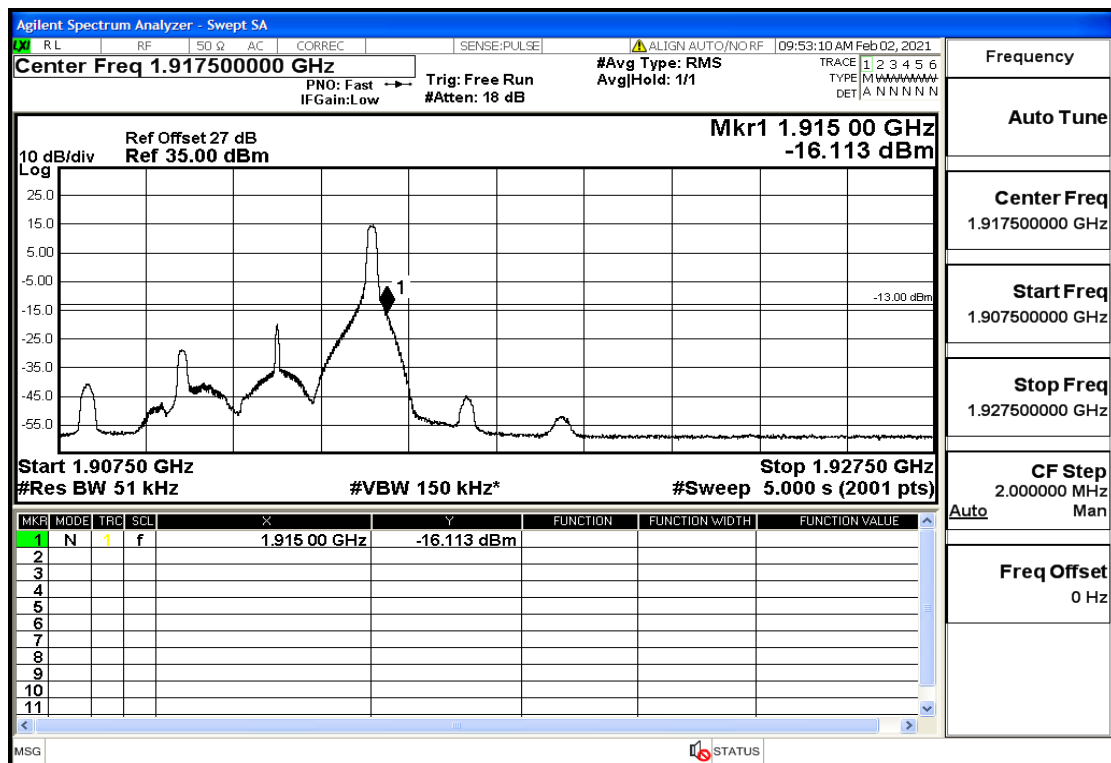

Band25-5-1912.5-QPSK-25#LOW@Pass

Band25-5-1912.5-QPSK-1#HIGH@Pass

Band25-5-1912.5-16QAM-25#LOW@Pass

Band25-5-1912.5-16QAM-1#HIGH@Pass

Conducted Spurious Emission

Band	Bandwidth(MHz)	UL Frequency(MHz)	Modulation	RB Size	RB Offset	Test Condition	Transmitter Spurious Emission(Pass/Fail)
OB25	1.4	1850.7	QPSK	6	LOW	30mHz-1GHz	Pass
OB25	1.4	1850.7	QPSK	6	LOW	1GHz-7GHz	Pass
OB25	1.4	1850.7	QPSK	6	LOW	7GHz-13.6GHz	Pass
OB25	1.4	1850.7	QPSK	6	LOW	13.6GHz-20GHz	Pass
OB25	1.4	1850.7	QPSK	1	LOW	30mHz-1GHz	Pass
OB25	1.4	1850.7	QPSK	1	LOW	1GHz-7GHz	Pass
OB25	1.4	1850.7	QPSK	1	LOW	7GHz-13.6GHz	Pass
OB25	1.4	1850.7	QPSK	1	LOW	13.6GHz-20GHz	Pass
OB25	1.4	1850.7	QPSK	1	HIGH	30mHz-1GHz	Pass
OB25	1.4	1850.7	QPSK	1	HIGH	1GHz-7GHz	Pass
OB25	1.4	1850.7	QPSK	1	HIGH	7GHz-13.6GHz	Pass
OB25	1.4	1850.7	QPSK	1	HIGH	13.6GHz-20GHz	Pass
OB25	1.4	1882.5	QPSK	6	LOW	30mHz-1GHz	Pass
OB25	1.4	1882.5	QPSK	6	LOW	1GHz-7GHz	Pass
OB25	1.4	1882.5	QPSK	6	LOW	7GHz-13.6GHz	Pass
OB25	1.4	1882.5	QPSK	6	LOW	13.6GHz-20GHz	Pass
OB25	1.4	1882.5	QPSK	1	LOW	30mHz-1GHz	Pass
OB25	1.4	1882.5	QPSK	1	LOW	1GHz-7GHz	Pass
OB25	1.4	1882.5	QPSK	1	LOW	7GHz-13.6GHz	Pass
OB25	1.4	1882.5	QPSK	1	LOW	13.6GHz-20GHz	Pass
OB25	1.4	1882.5	QPSK	1	HIGH	30mHz-1GHz	Pass
OB25	1.4	1882.5	QPSK	1	HIGH	1GHz-7GHz	Pass
OB25	1.4	1882.5	QPSK	1	HIGH	7GHz-13.6GHz	Pass
OB25	1.4	1882.5	QPSK	1	HIGH	13.6GHz-20GHz	Pass
OB25	1.4	1914.3	QPSK	6	LOW	30mHz-1GHz	Pass
OB25	1.4	1914.3	QPSK	6	LOW	1GHz-7GHz	Pass
OB25	1.4	1914.3	QPSK	6	LOW	7GHz-13.6GHz	Pass
OB25	1.4	1914.3	QPSK	6	LOW	13.6GHz-20GHz	Pass
OB25	1.4	1914.3	QPSK	1	LOW	30mHz-1GHz	Pass
OB25	1.4	1914.3	QPSK	1	LOW	1GHz-7GHz	Pass
OB25	1.4	1914.3	QPSK	1	LOW	7GHz-13.6GHz	Pass
OB25	1.4	1914.3	QPSK	1	LOW	13.6GHz-20GHz	Pass
OB25	1.4	1914.3	QPSK	1	HIGH	30mHz-1GHz	Pass
OB25	1.4	1914.3	QPSK	1	HIGH	1GHz-7GHz	Pass
OB25	1.4	1914.3	QPSK	1	HIGH	7GHz-13.6GHz	Pass
OB25	1.4	1914.3	QPSK	1	HIGH	13.6GHz-20GHz	Pass
OB25	3	1851.5	QPSK	15	LOW	30mHz-1GHz	Pass
OB25	3	1851.5	QPSK	15	LOW	1GHz-7GHz	Pass
OB25	3	1851.5	QPSK	15	LOW	7GHz-13.6GHz	Pass
OB25	3	1851.5	QPSK	15	LOW	13.6GHz-20GHz	Pass