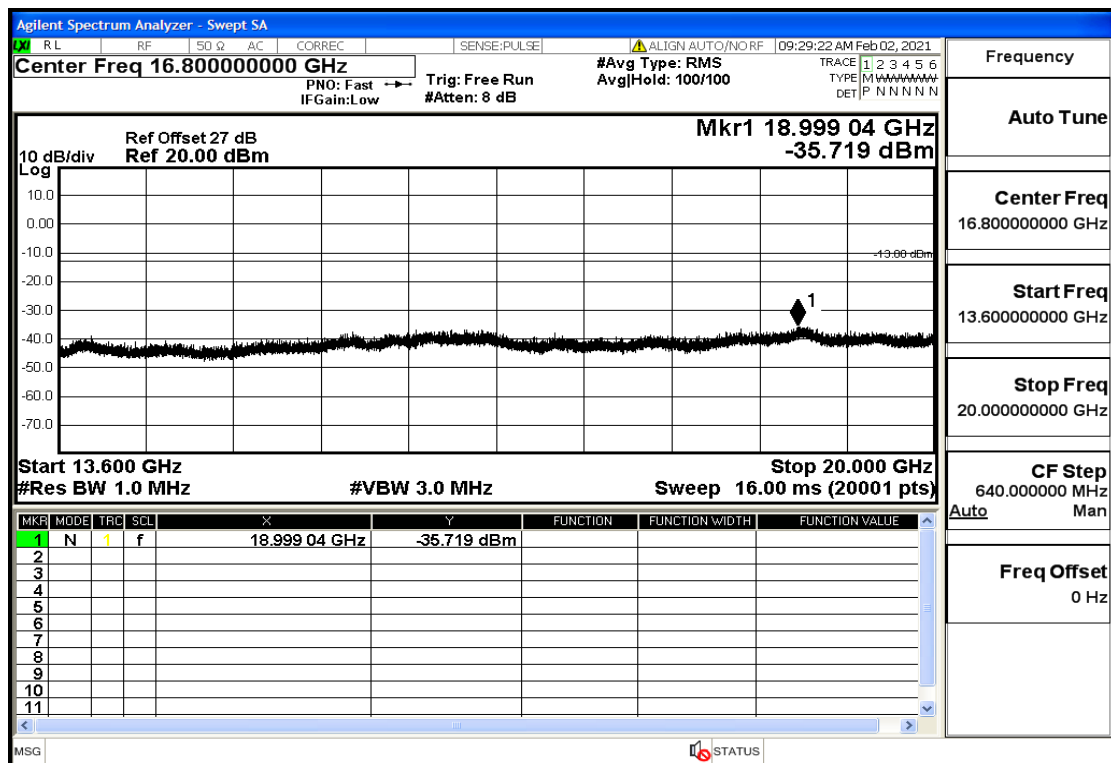

OB25-3-1882.5-QPSK-15#LOW@13.6GHz-20GHz@Pass