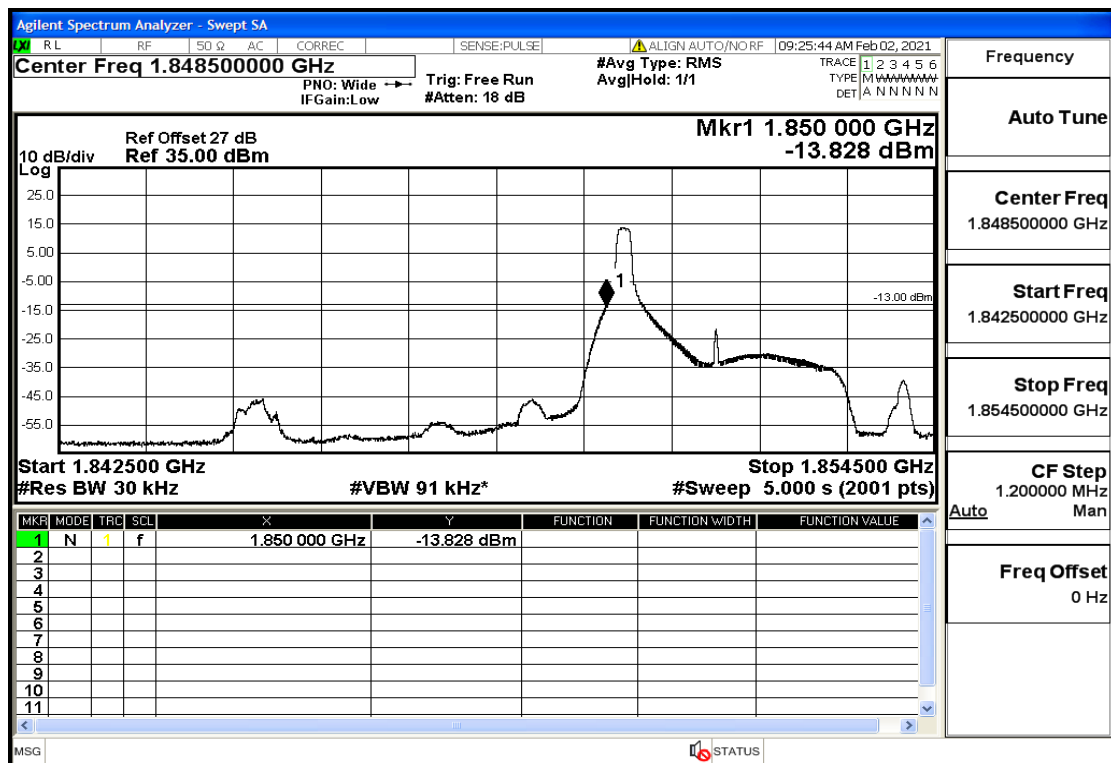

Band25-3-1851.5-QPSK-1#LOW@Pass