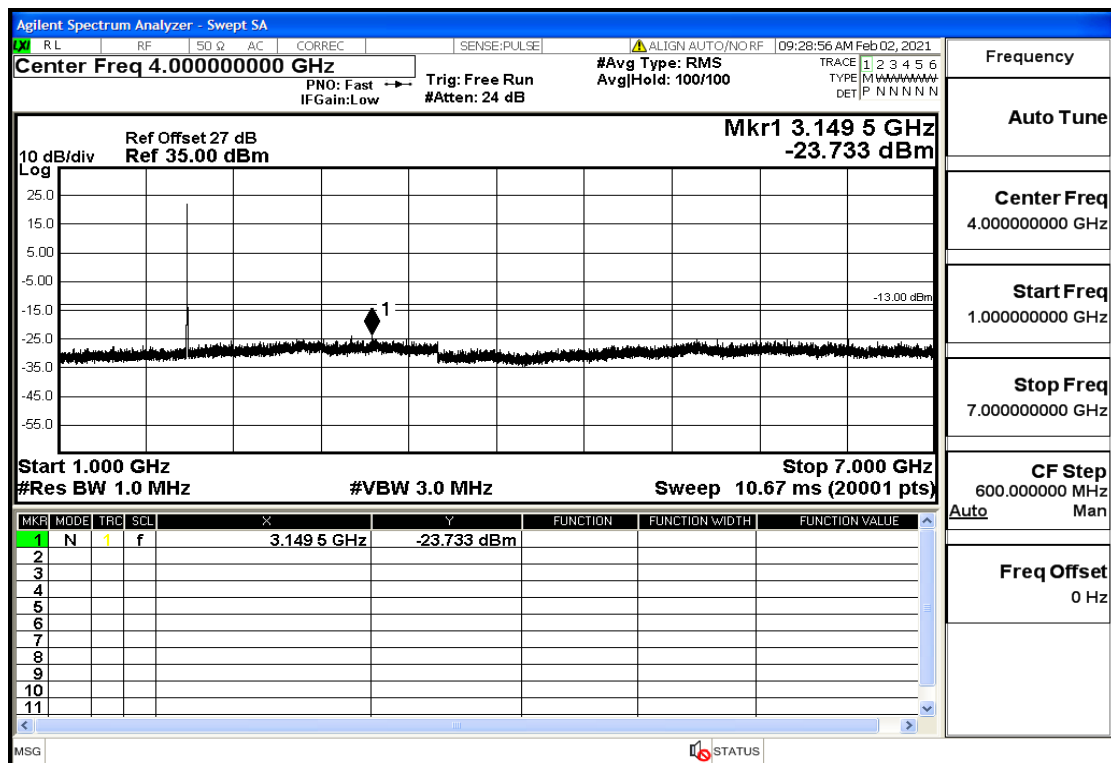

OB25-3-1851.5-QPSK-1#HIGH@1GHz-7GHz@Pass

OB25-3-1851.5-QPSK-1#HIGH@7GHz-13.6GHz@Pass

OB25-3-1851.5-QPSK-1#HIGH@13.6GHz-20GHz@Pass

OB25-3-1882.5-QPSK-15#LOW@30mHz-1GHz@Pass

OB25-3-1882.5-QPSK-15#LOW@1GHz-7GHz@Pass