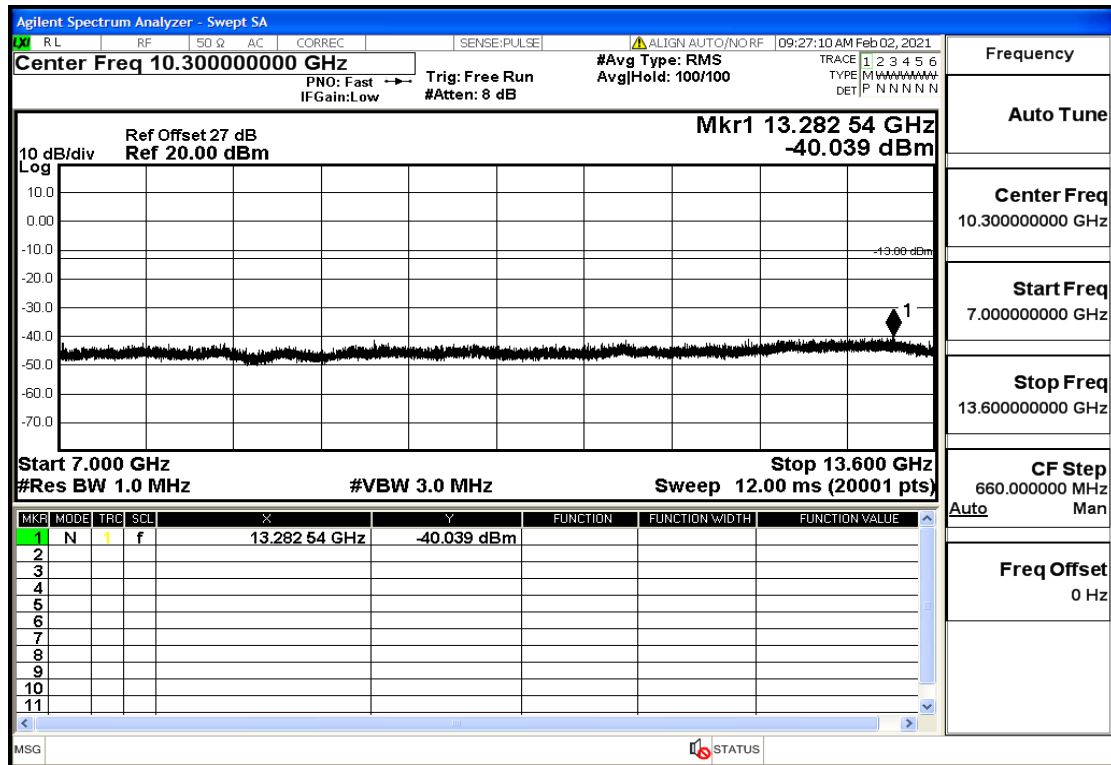

OB25-3-1851.5-QPSK-1#HIGH@7GHz-13.6GHz@Pass