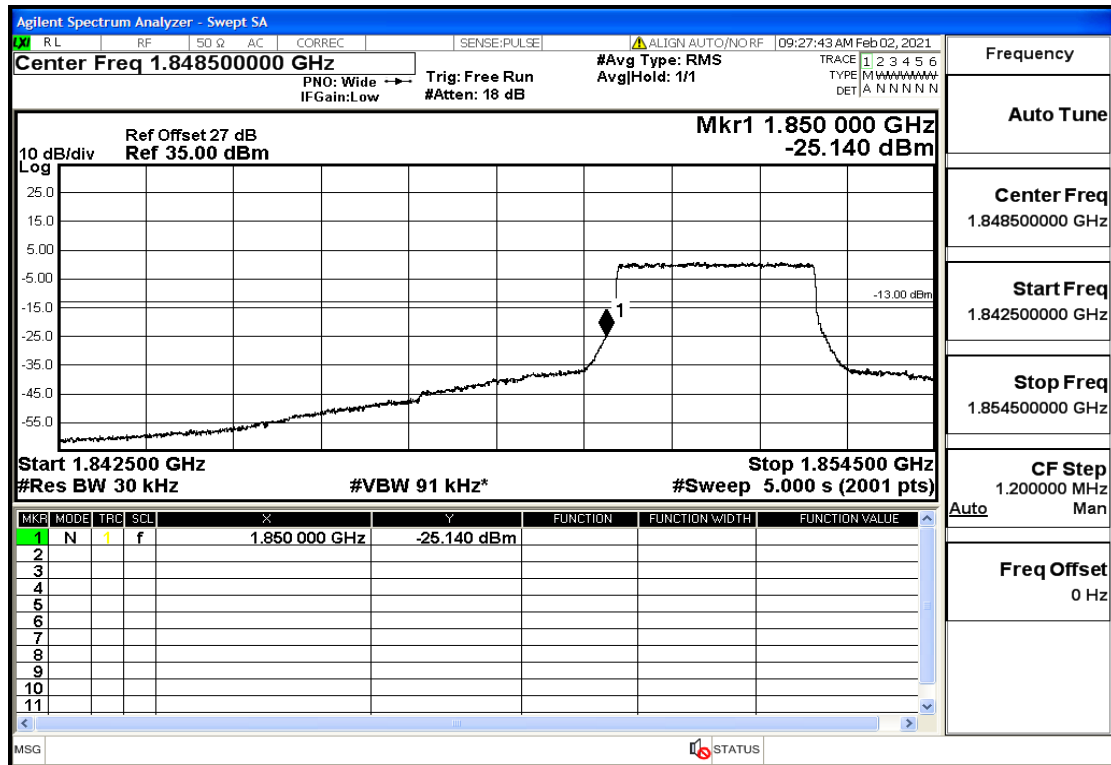

Appendix Test Data(Conducted) for LTE Band25

Product Name: FH Emergency Medical Device - V1-4G

Trade Mark: FastHelp

Test Model: FH-V1-4G

FCC ID: 2AJG4-FH-V1-4G

Environmental Conditions

Temperature:	23.8°C
Relative Humidity:	55%
ATM Pressure:	100.0 kPa
Test Engineer:	Anna Hu
Supervised by:	Hugo Chen
NOTE	For Band 25

Band25-1.4-1914.3-16QAM-6#LOW@Pass

Band25-1.4-1914.3-16QAM-1#HIGH@Pass

Band25-3-1851.5-QPSK-15#LOW@Pass

Band25-3-1851.5-QPSK-1#LOW@Pass

Band25-3-1851.5-16QAM-15#LOW@Pass

Band25-3-1851.5-16QAM-1#LOW@Pass

Band25-3-1913.5-QPSK-15#LOW@Pass