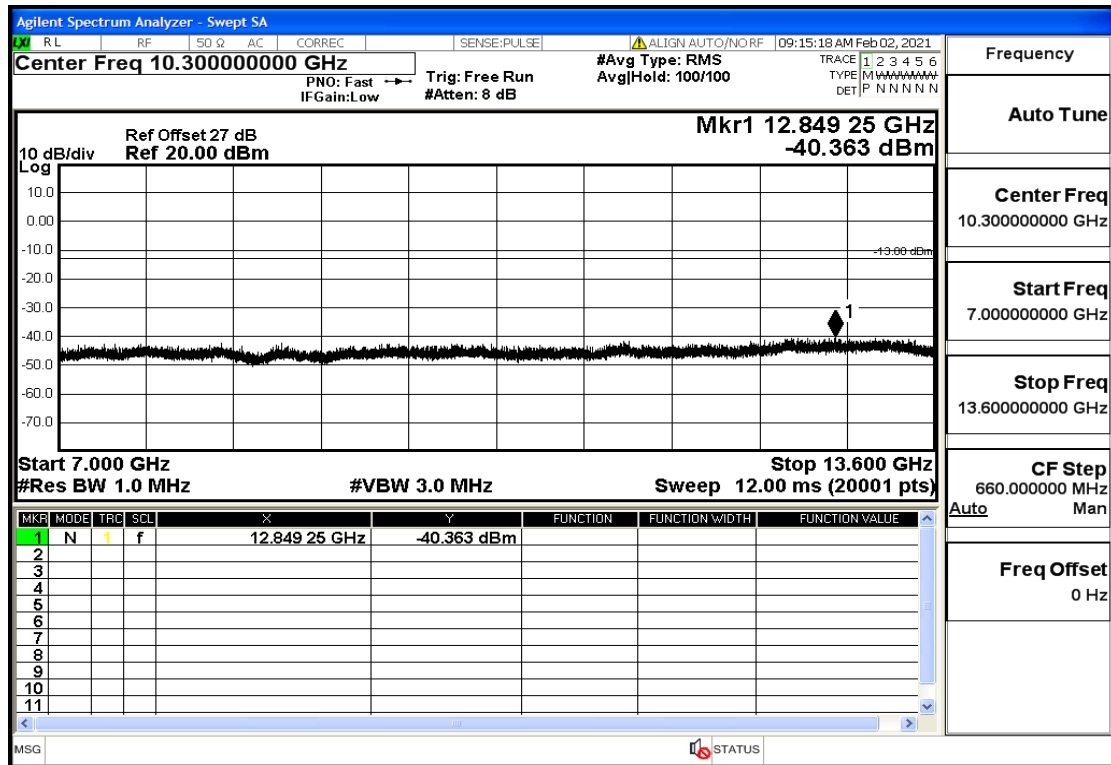

OB25-1.4-1850.7-QPSK-1#HIGH@7GHz-13.6GHz@Pass