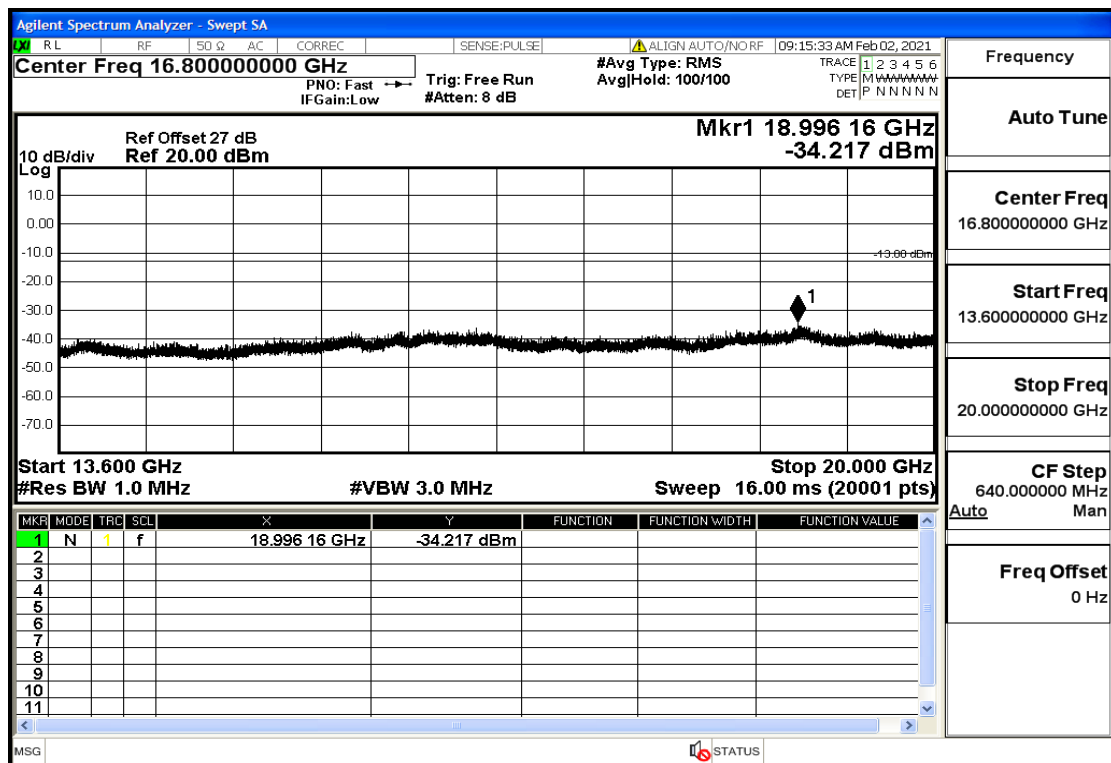

OB25-1.4-1850.7-QPSK-1#HIGH@13.6GHz-20GHz@Pass