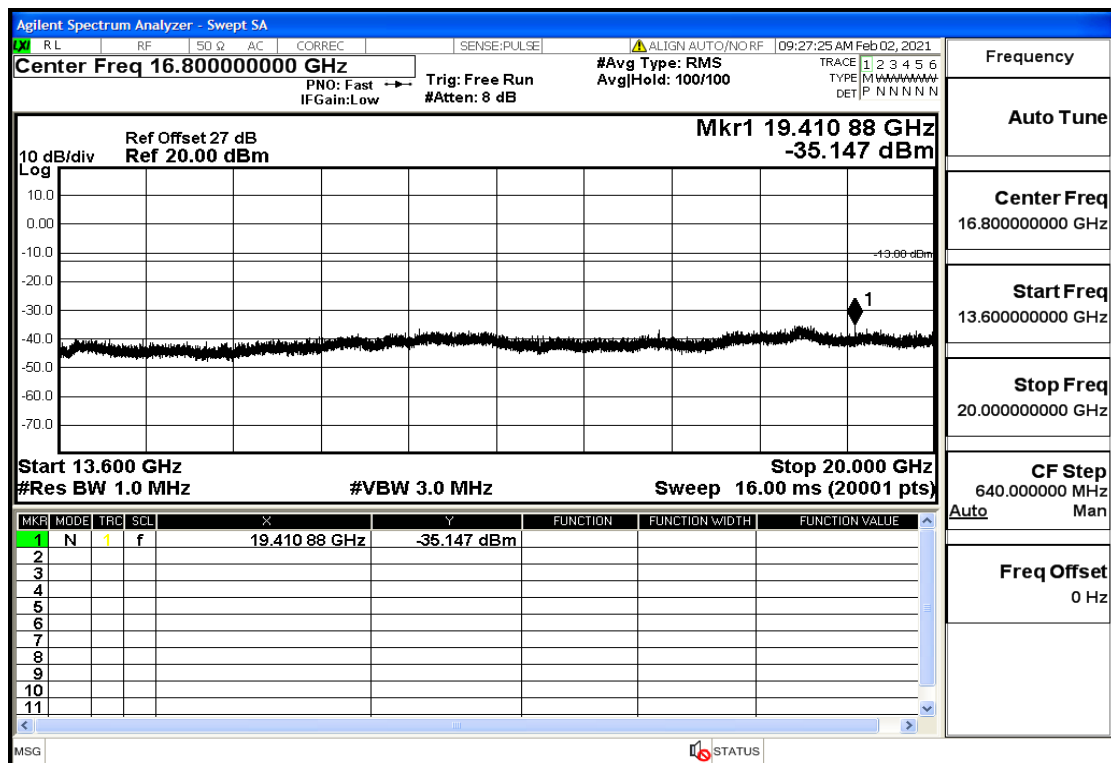

OB25-3-1851.5-QPSK-1#HIGH@13.6GHz-20GHz@Pass