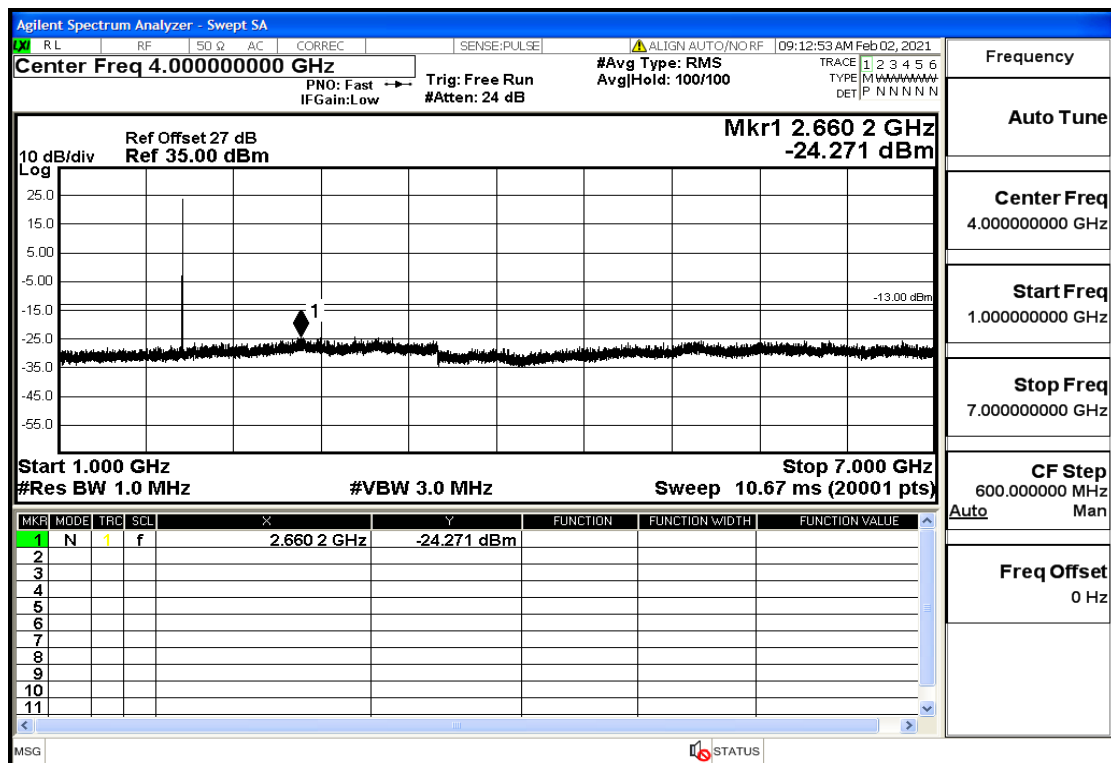

OB25-1.4-1850.7-QPSK-6#LOW@1GHz-7GHz@Pass