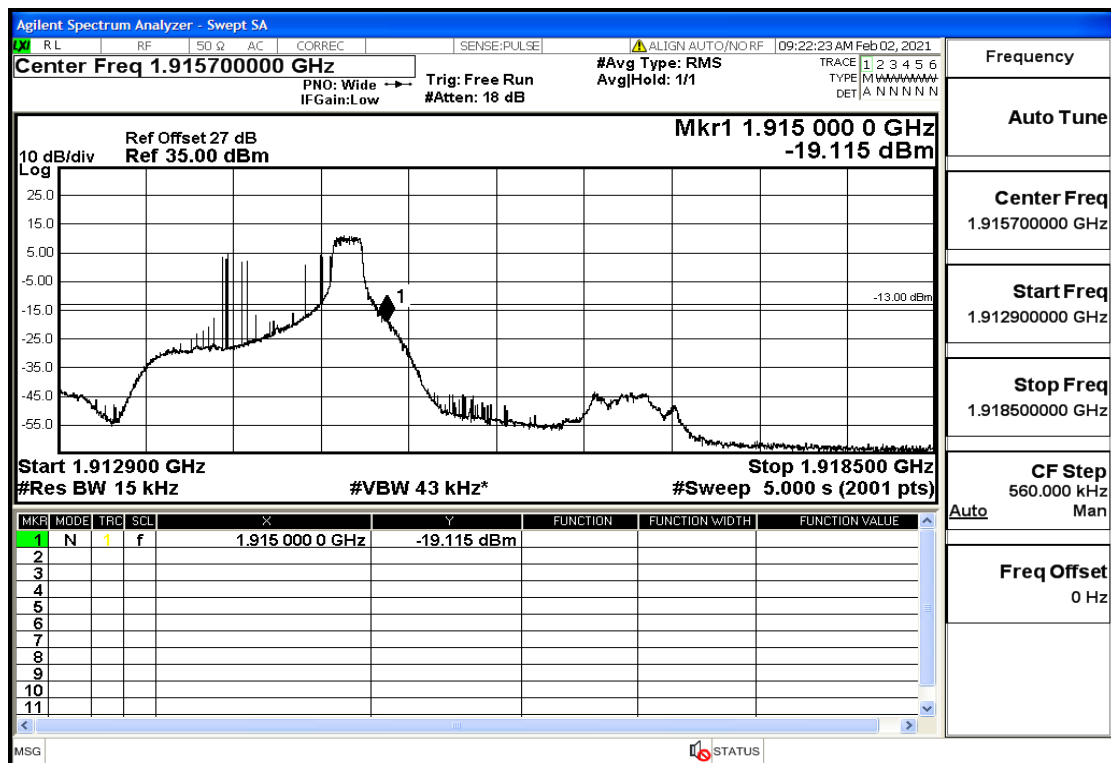

Band25-1.4-1914.3-QPSK-1#HIGH@Pass