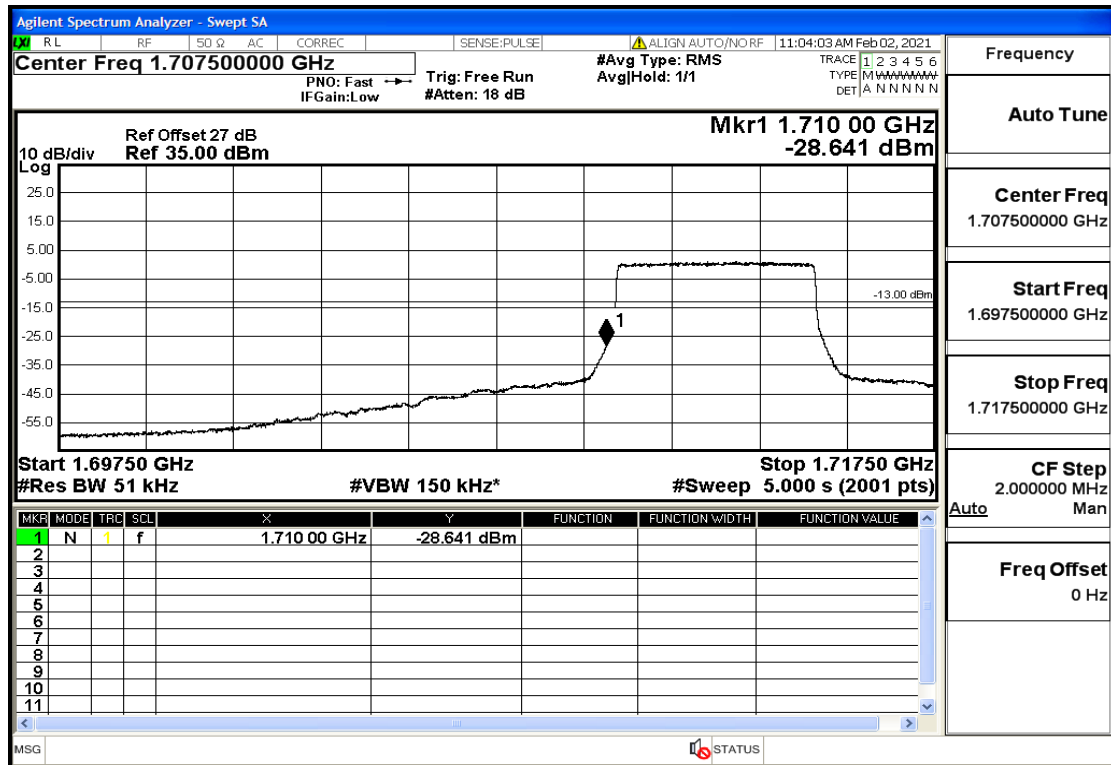

Appendix Test Data(Conducted) for LTE Band4

Product Name: FH Emergency Medical Device - V1-4G

Trade Mark: FastHelp

Test Model: FH-V1-4G

FCC ID: 2AJG4-FH-V1-4G

Environmental Conditions

Temperature:	23.8°C
Relative Humidity:	55%
ATM Pressure:	100.0 kPa
Test Engineer:	Anna Hu
Supervised by:	Hugo Chen
NOTE	For Band 4

Band4-3-1753.5-16QAM-15#LOW@Pass

Band4-3-1753.5-16QAM-1#HIGH@Pass

Band4-5-1712.5-QPSK-25#LOW@Pass

Band4-5-1712.5-QPSK-1#LOW@Pass

Band4-5-1712.5-16QAM-25#LOW@Pass

Band4-5-1712.5-16QAM-1#LOW@Pass

Band4-5-1752.5-QPSK-25#LOW@Pass