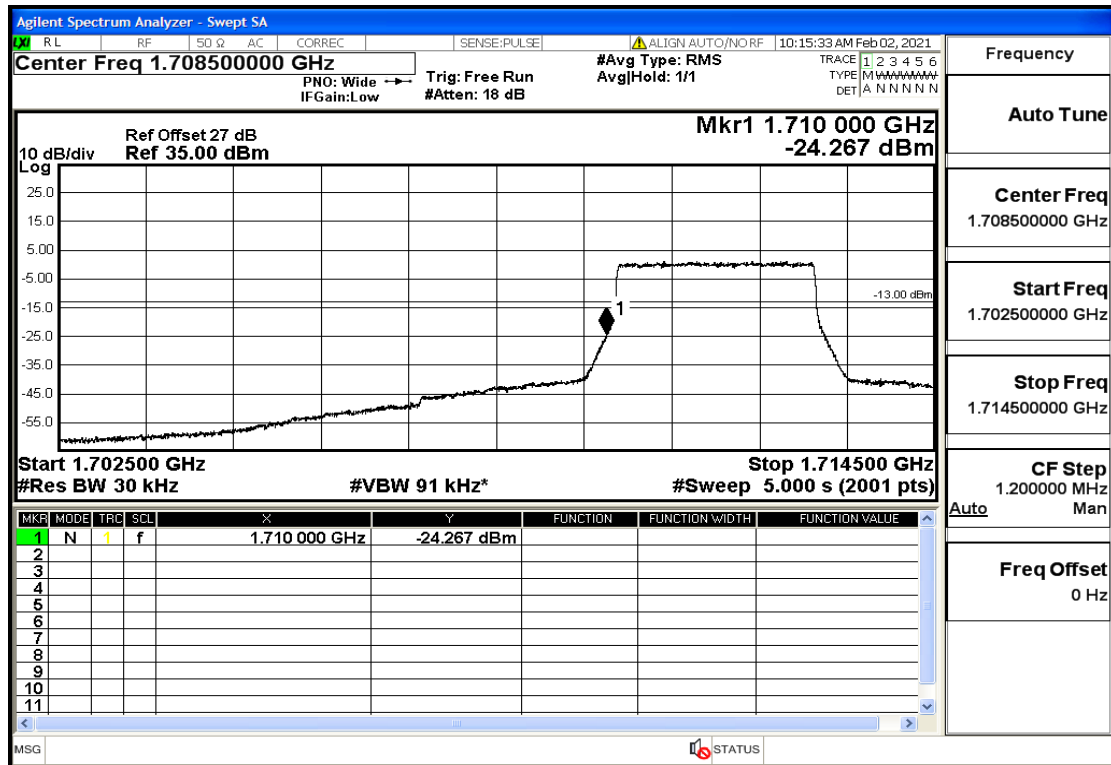

Band4-3-1711.5-16QAM-15#LOW@Pass