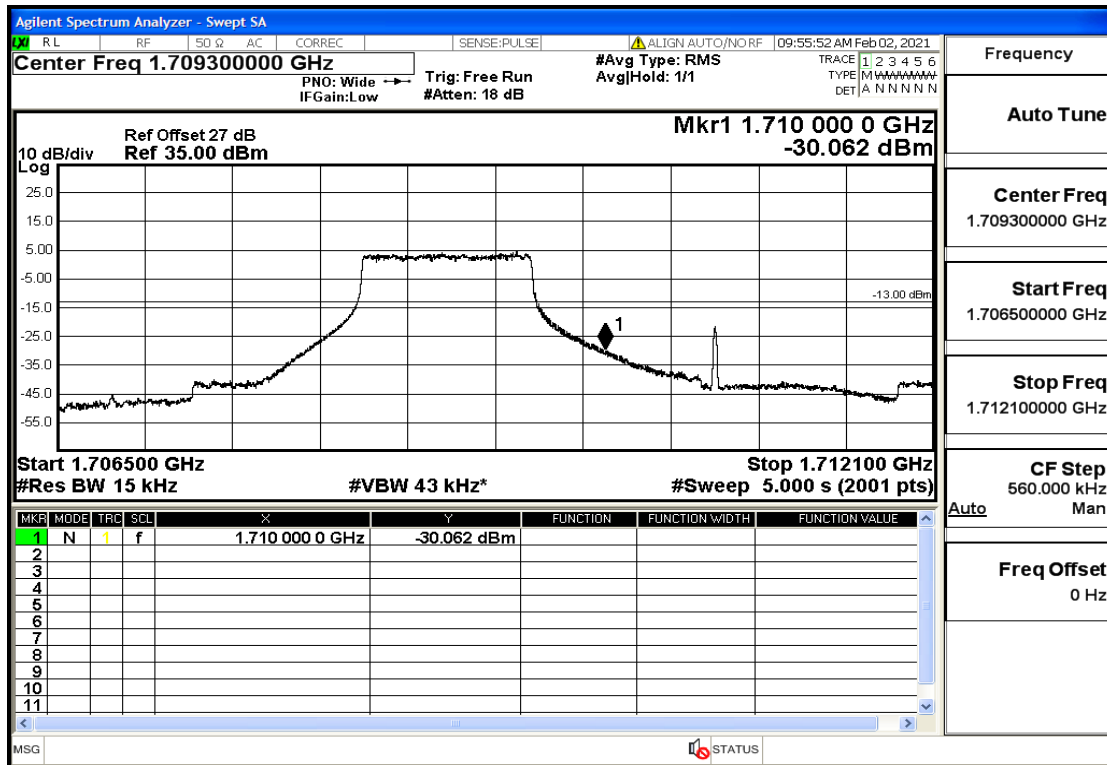

Band4-1.4-1710.7-QPSK-6#LOW@Pass