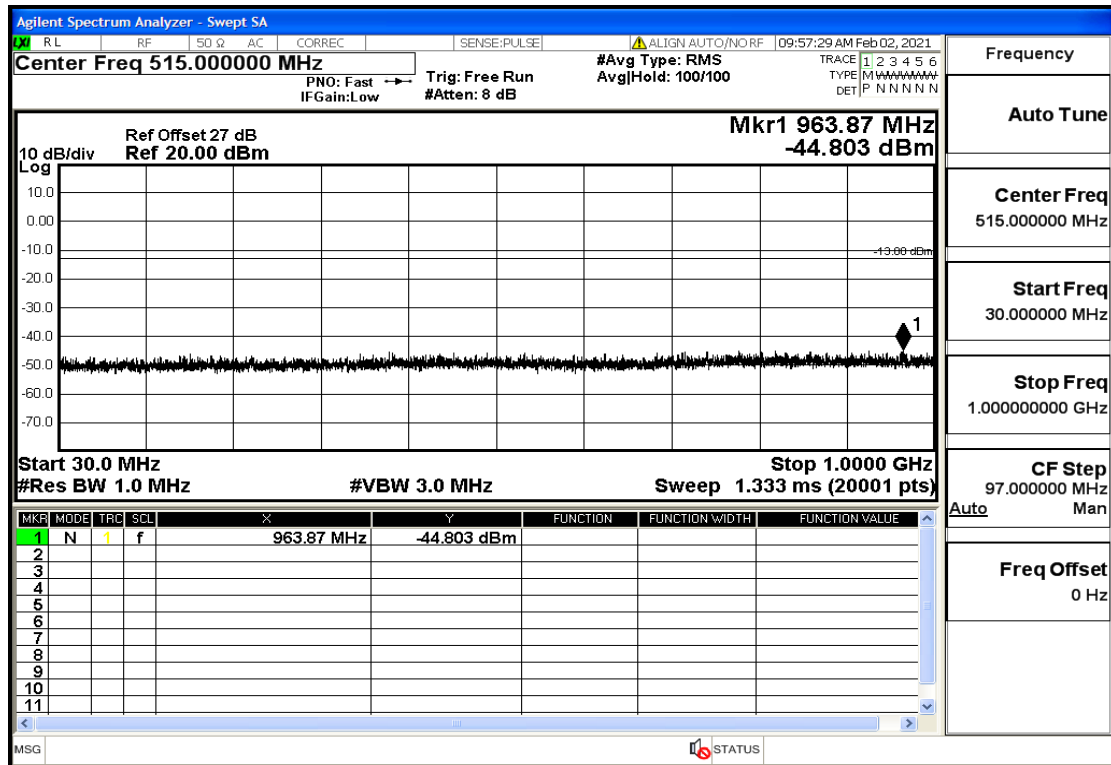

OB4-1.4-1710.7-QPSK-1#LOW@30mHz-1GHz@Pass