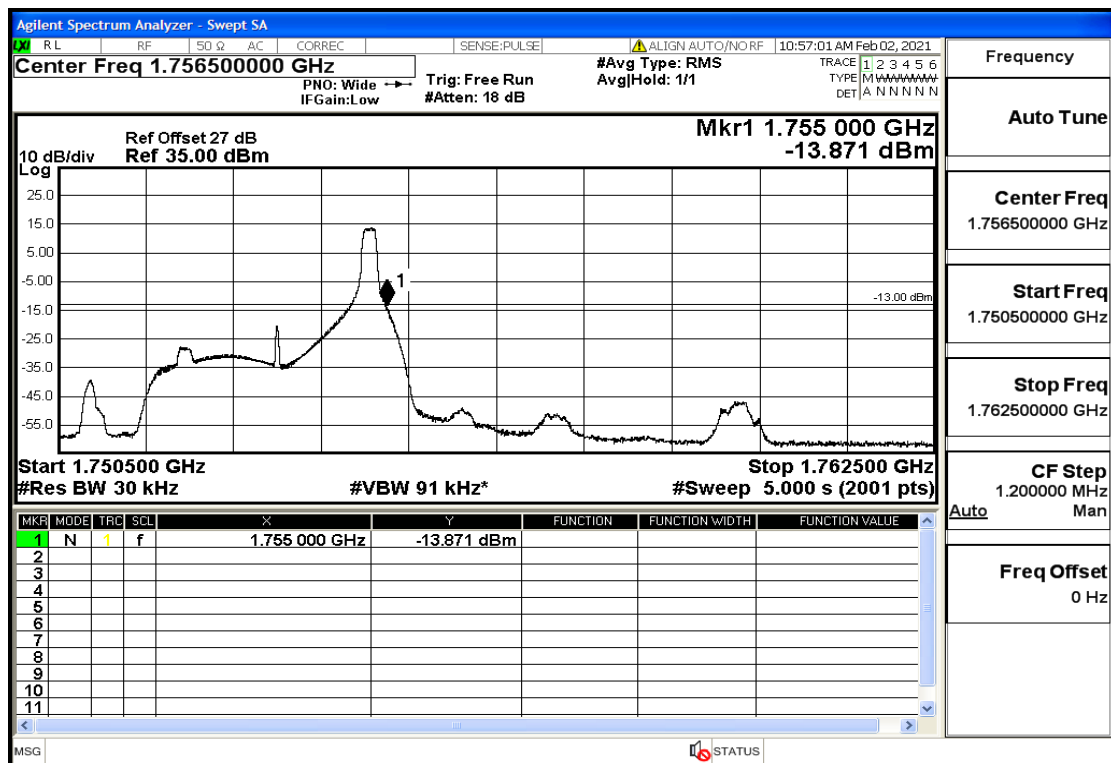

Band4-3-1753.5-QPSK-1#HIGH@Pass