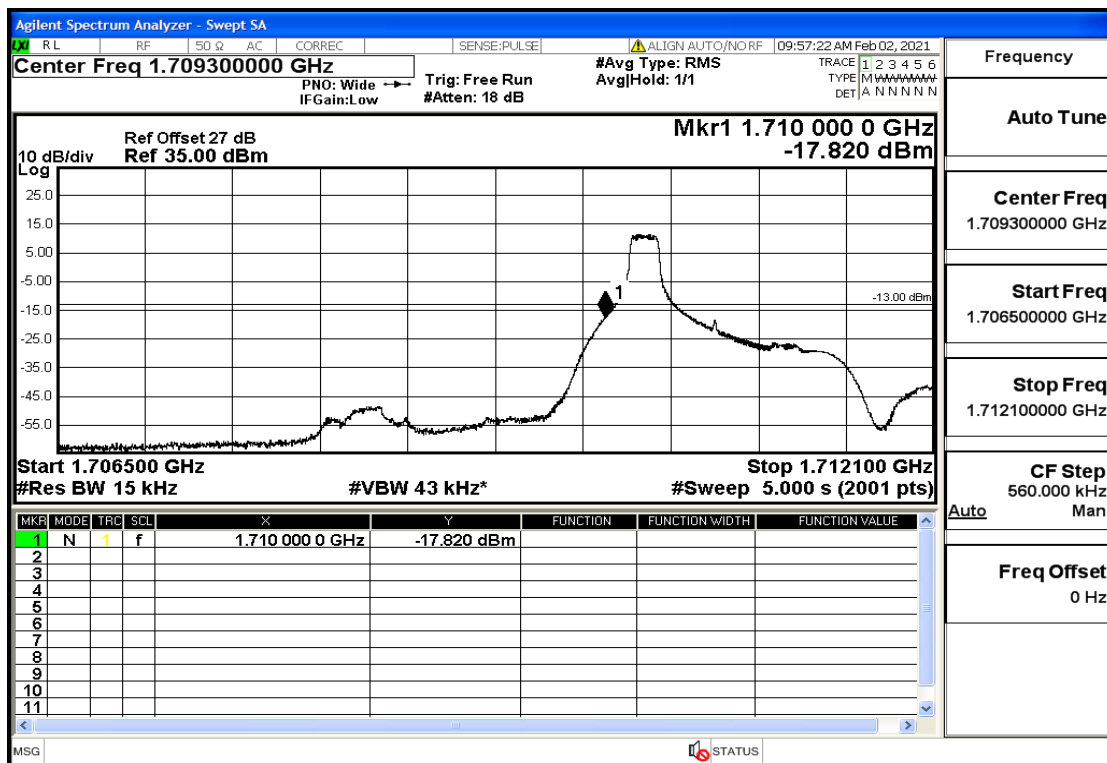

Band4-1.4-1710.7-QPSK-1#LOW@Pass