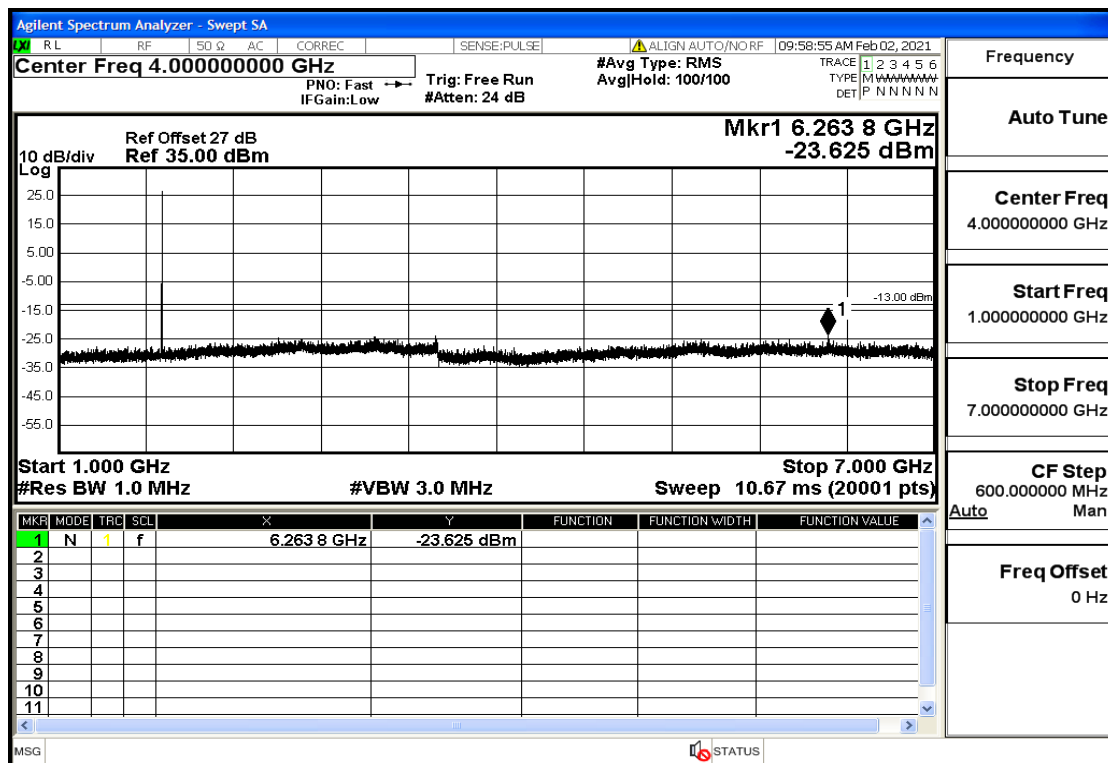

OB4-1.4-1710.7-QPSK-1#HIGH@1GHz-7GHz@Pass