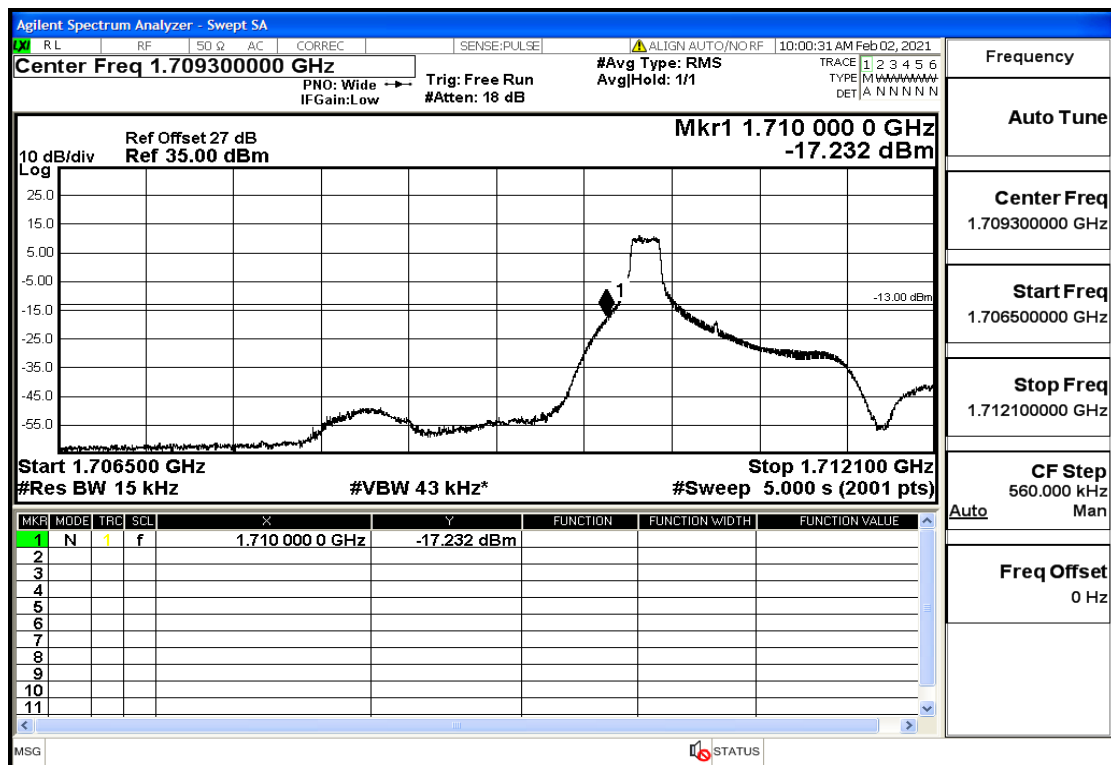

Band4-1.4-1710.7-16QAM-1#LOW@Pass