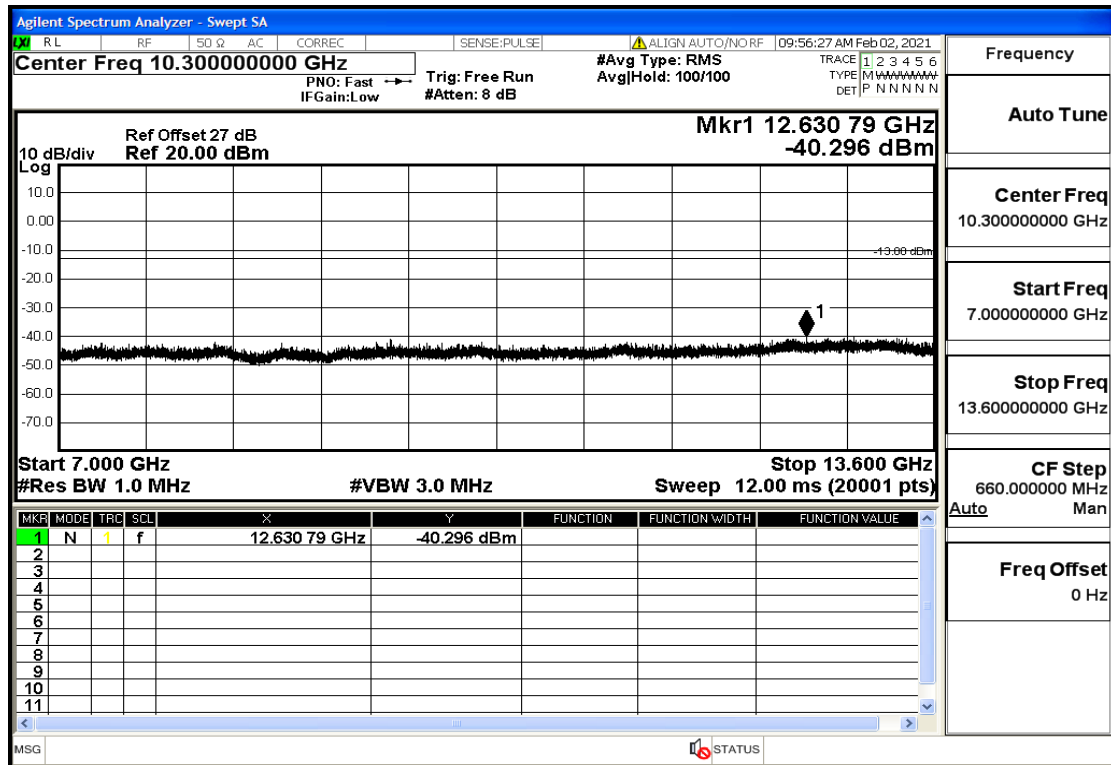

OB4-1.4-1710.7-QPSK-6#LOW@7GHz-13.6GHz@Pass