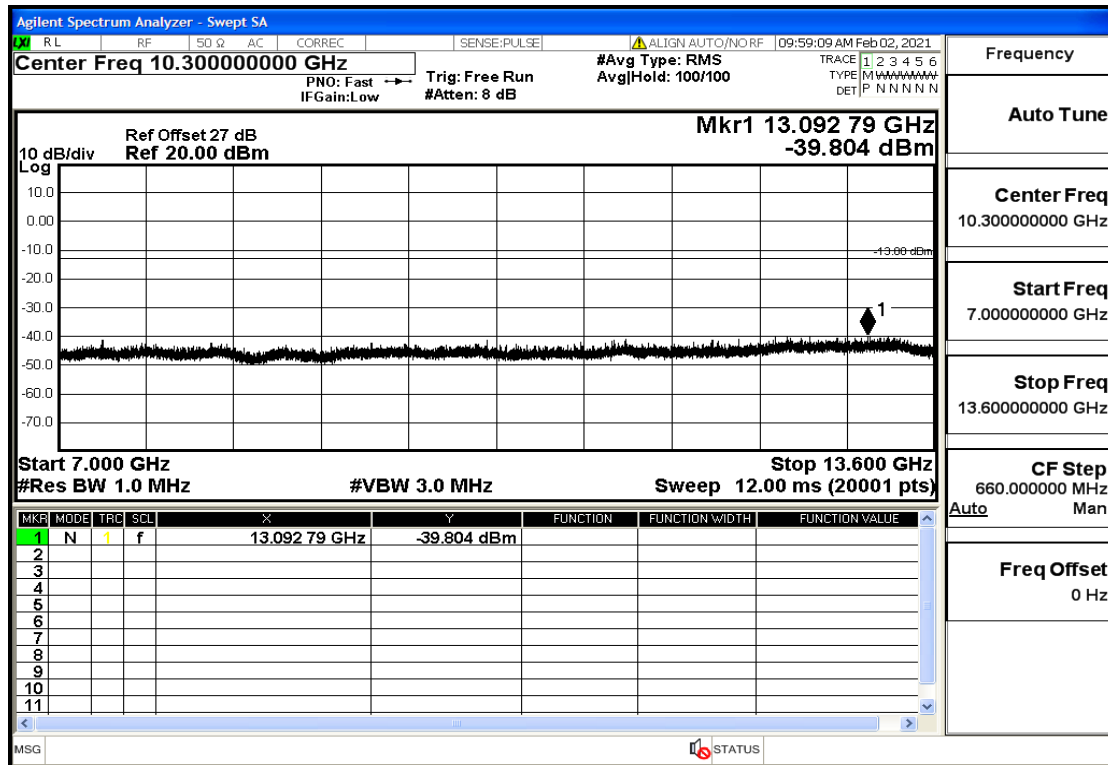

OB4-1.4-1710.7-QPSK-1#HIGH@7GHz-13.6GHz@Pass