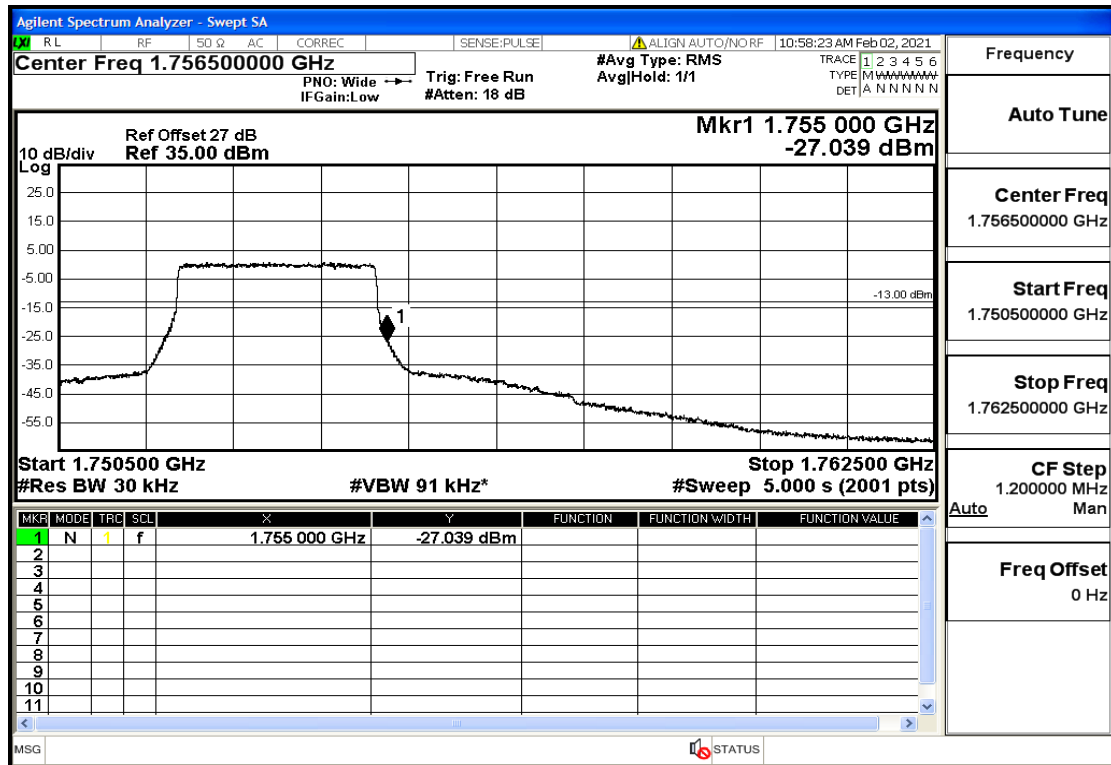

Band4-3-1753.5-16QAM-15#LOW@Pass