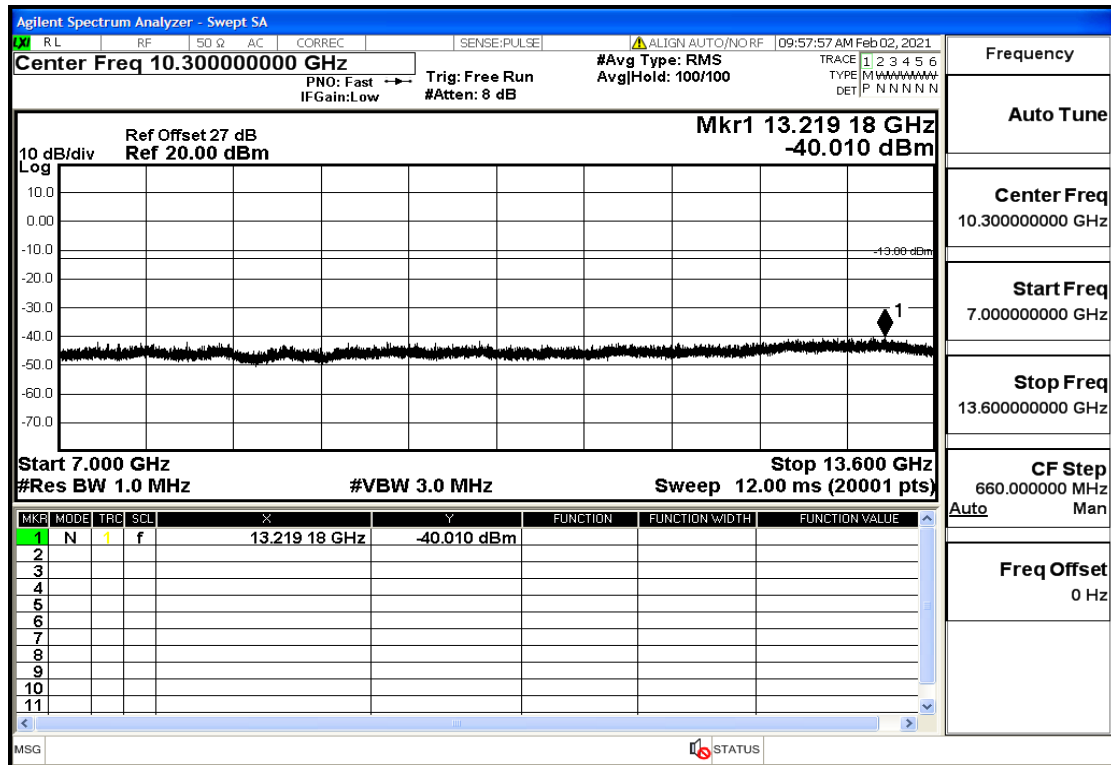

OB4-1.4-1710.7-QPSK-1#LOW@7GHz-13.6GHz@Pass