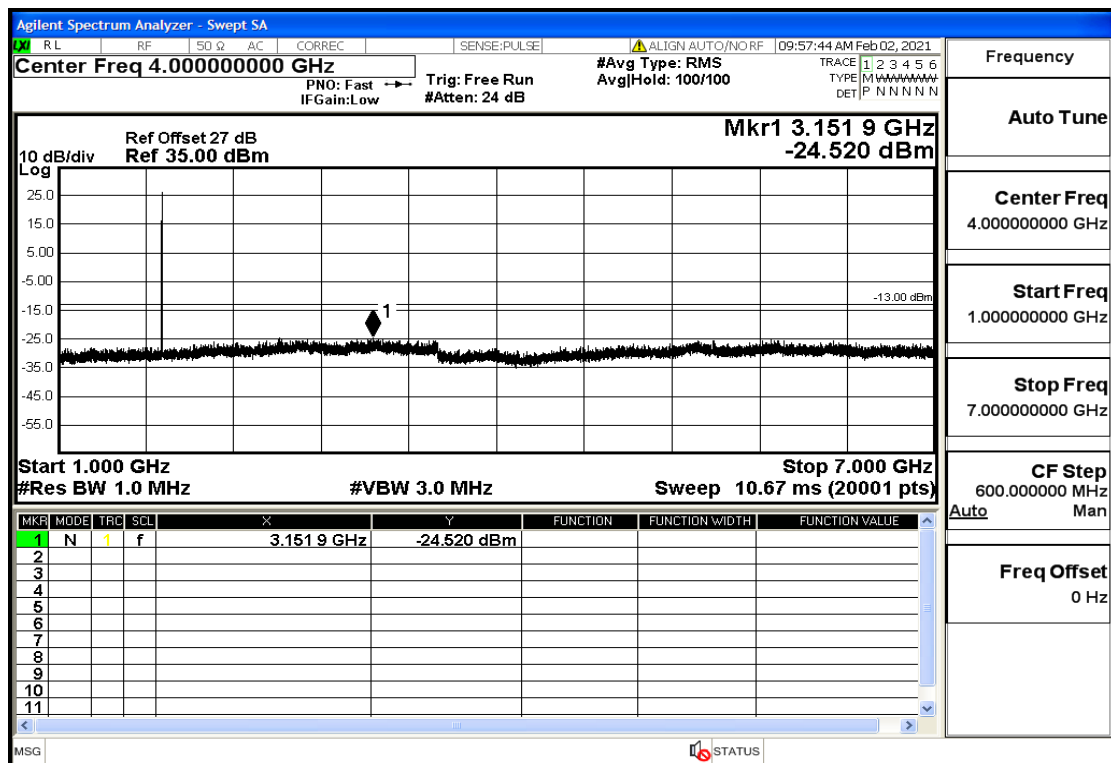

OB4-1.4-1710.7-QPSK-1#LOW@1GHz-7GHz@Pass