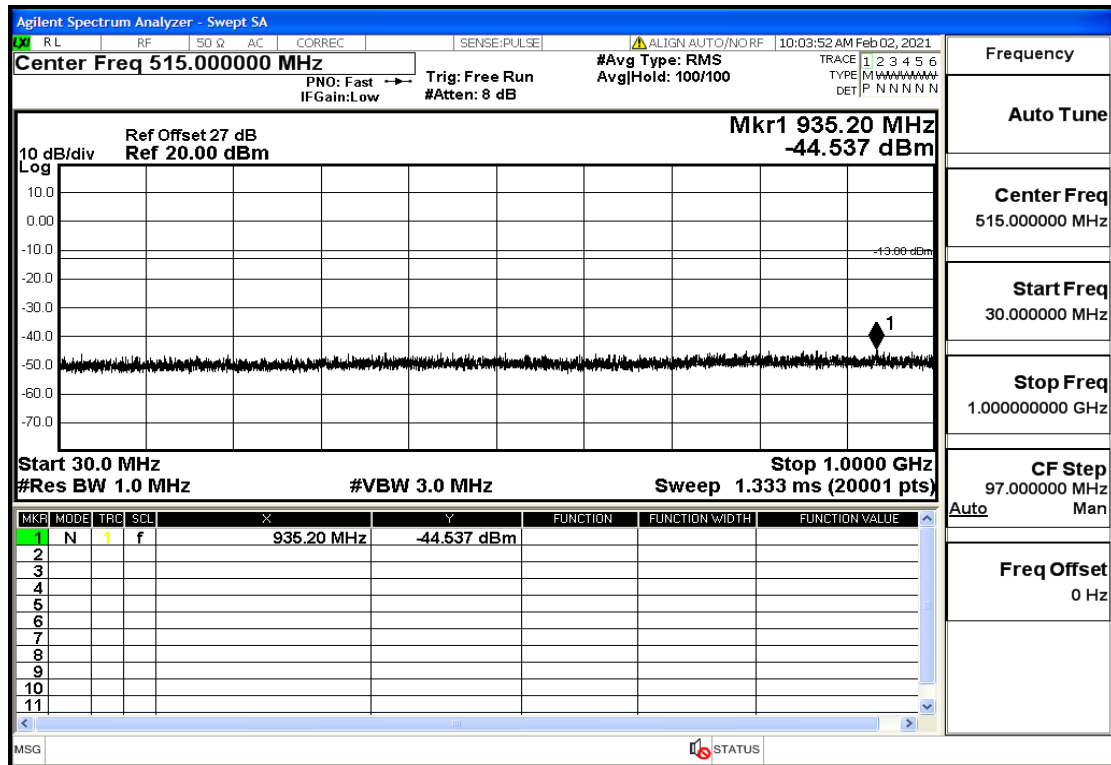

OB4-1.4-1732.5-QPSK-1#HIGH@30mHz-1GHz@Pass