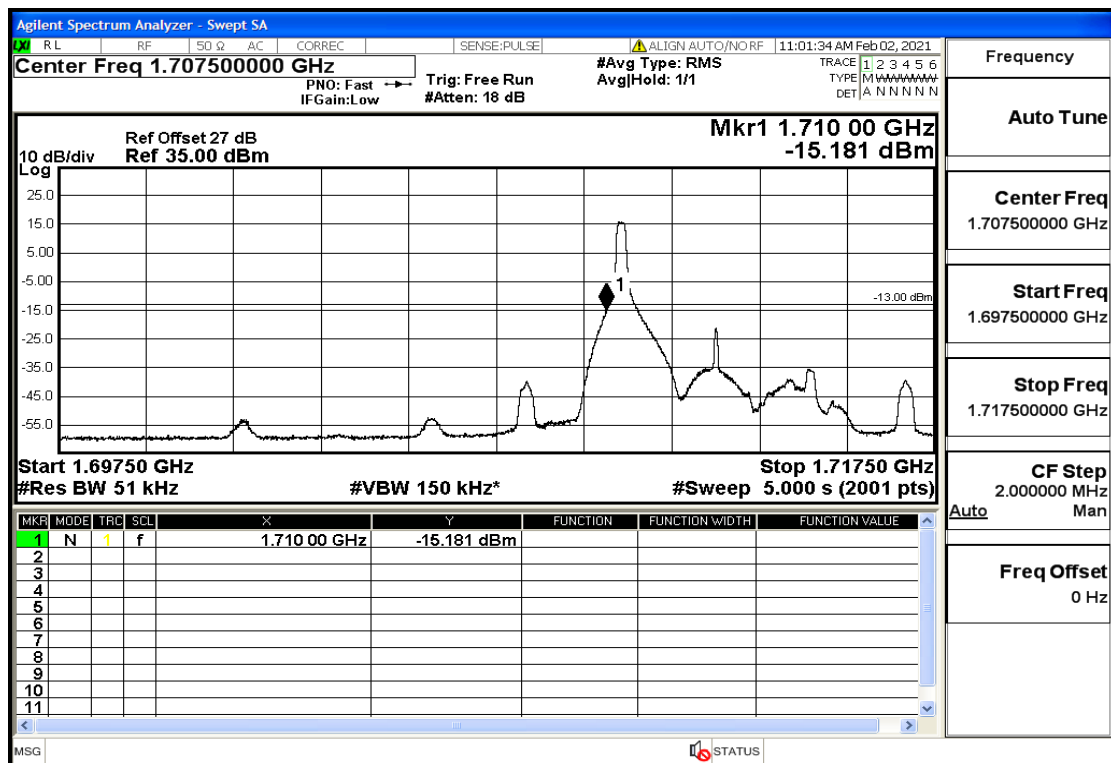

Band4-5-1712.5-QPSK-1#LOW@Pass