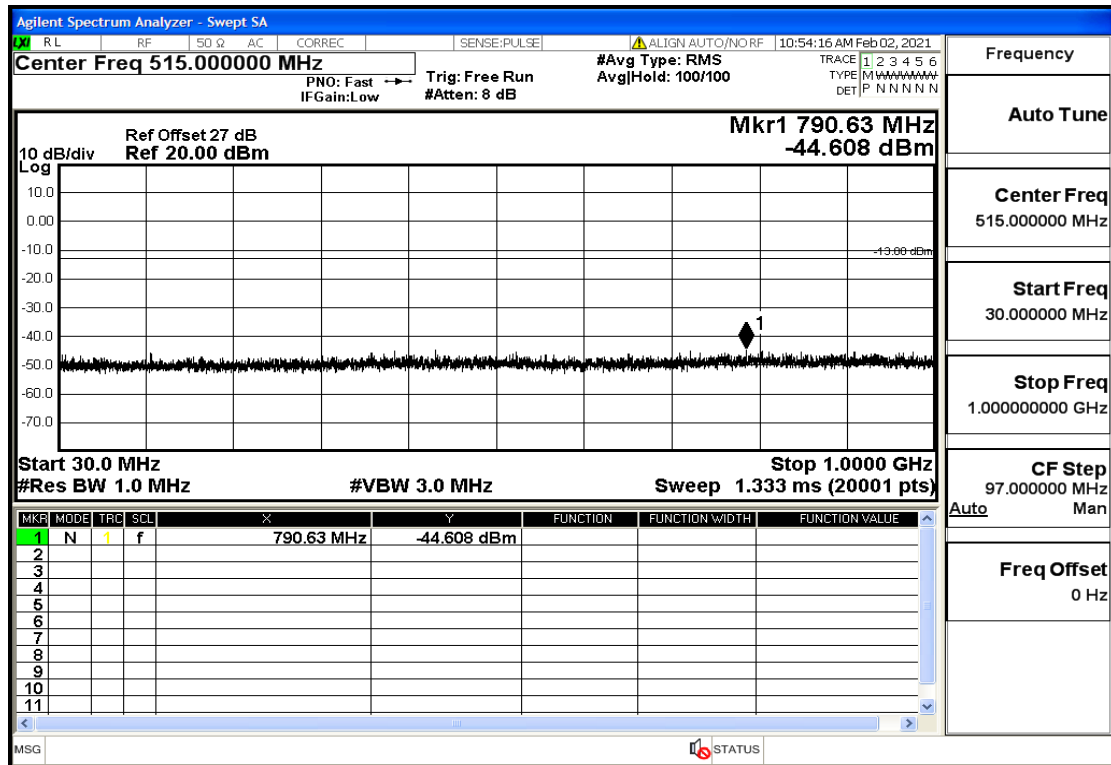

OB4-3-1753.5-QPSK-15#LOW@30MHz-1GHz@Pass