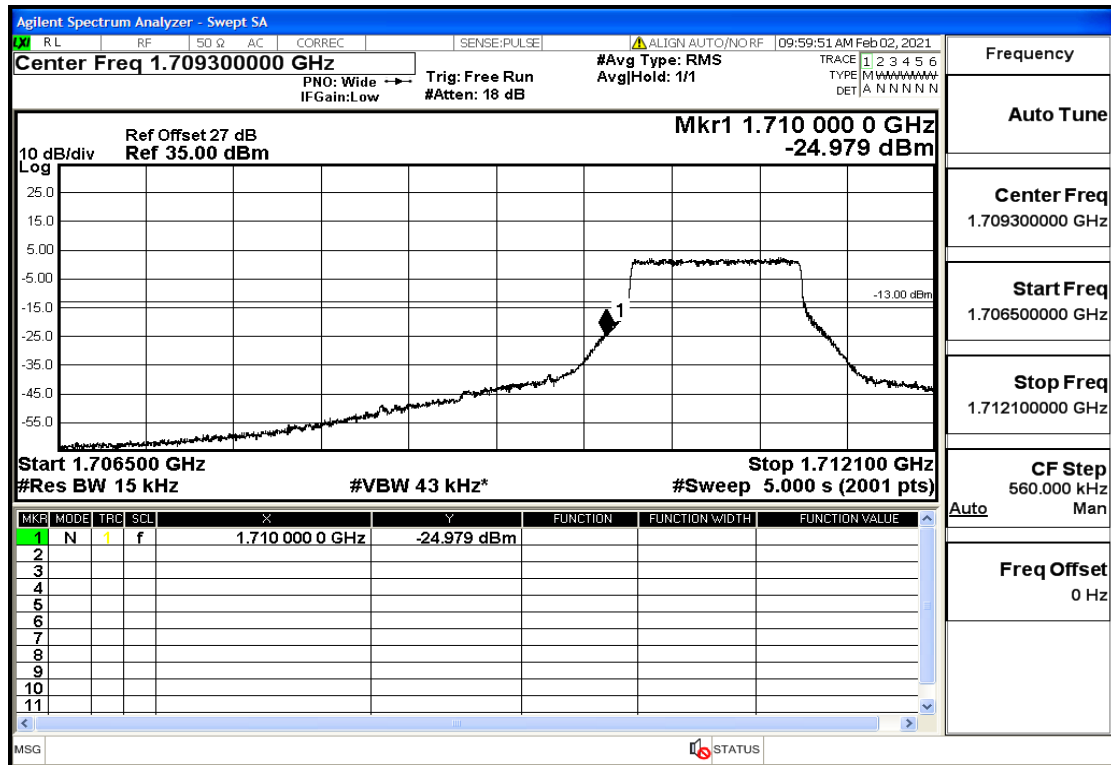

Band4-1.4-1710.7-16QAM-6#LOW@Pass