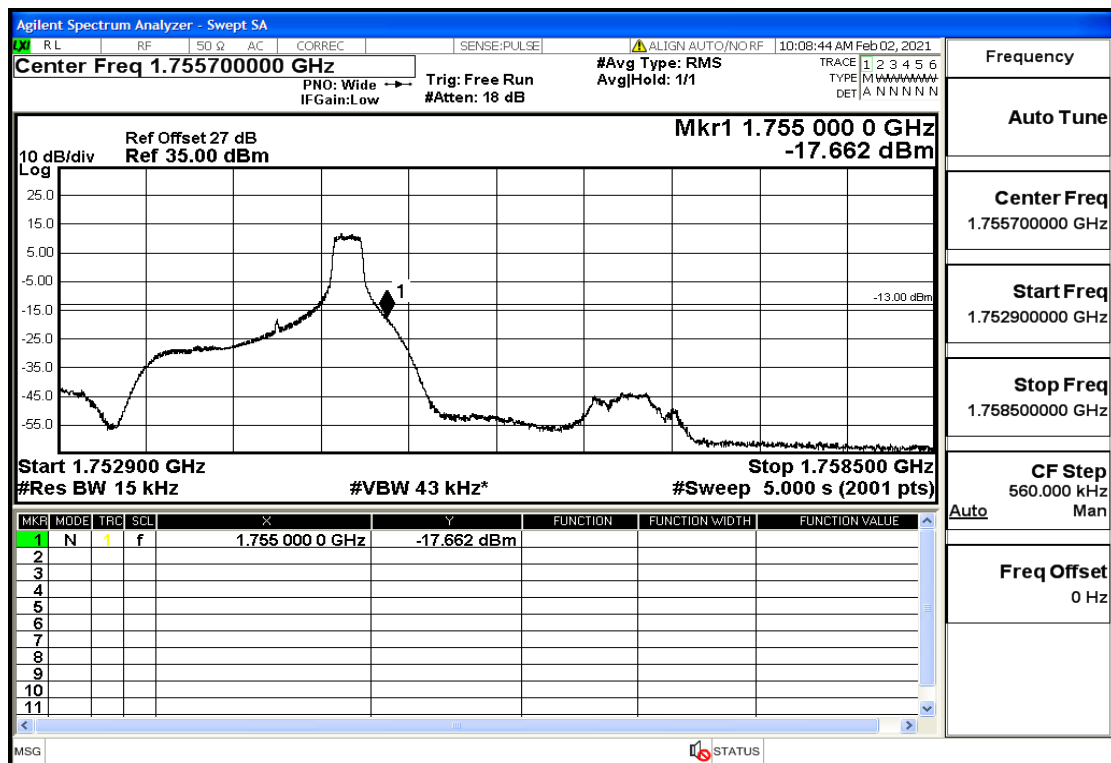

Band4-1.4-1754.3-QPSK-1#HIGH@Pass