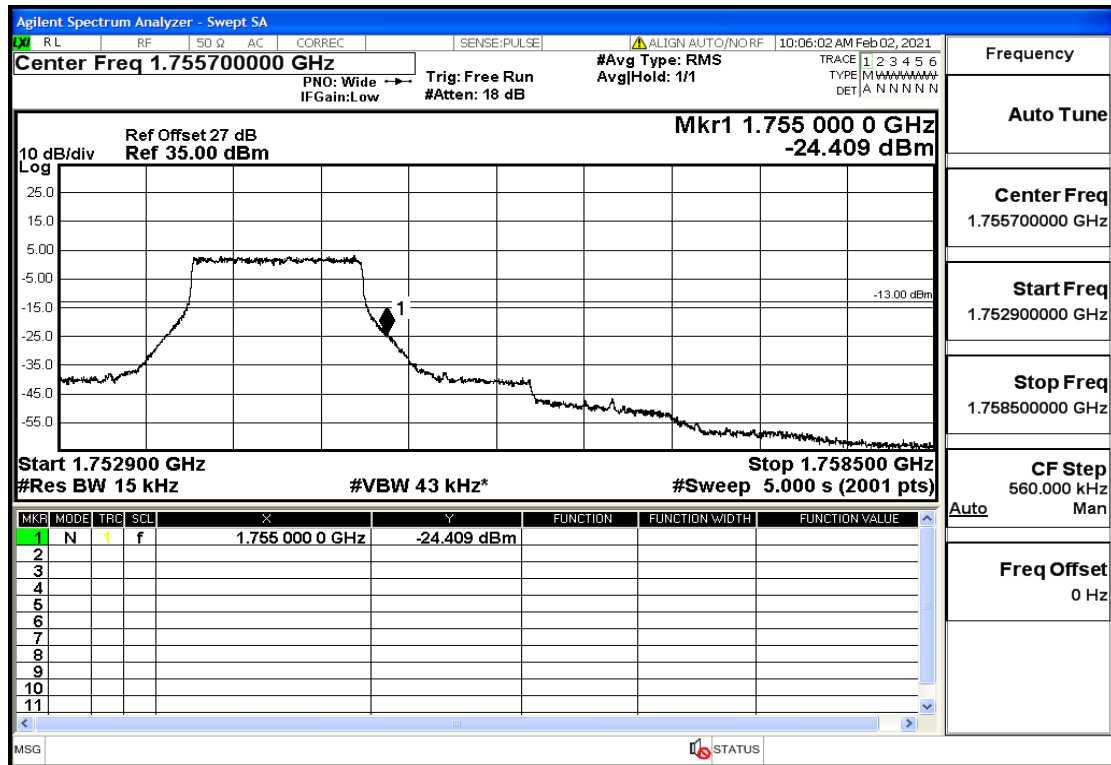

Band4-1.4-1754.3-QPSK-6#LOW@Pass