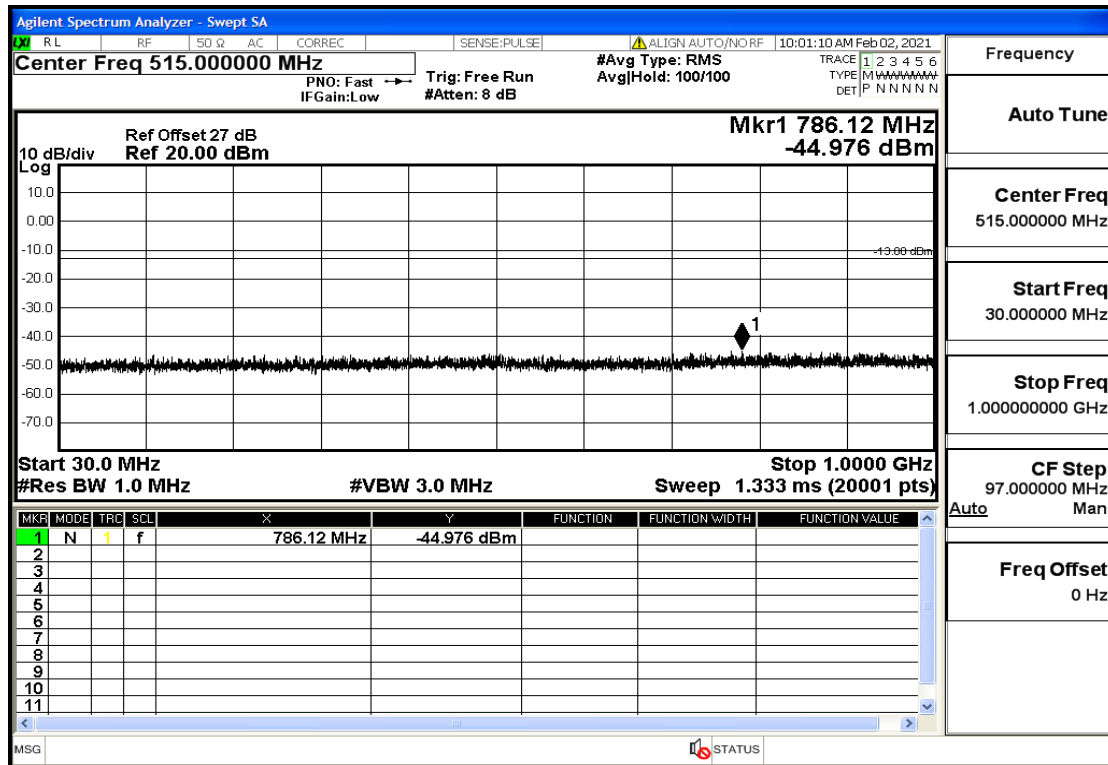

OB4-1.4-1732.5-QPSK-6#LOW@30mHz-1GHz@Pass