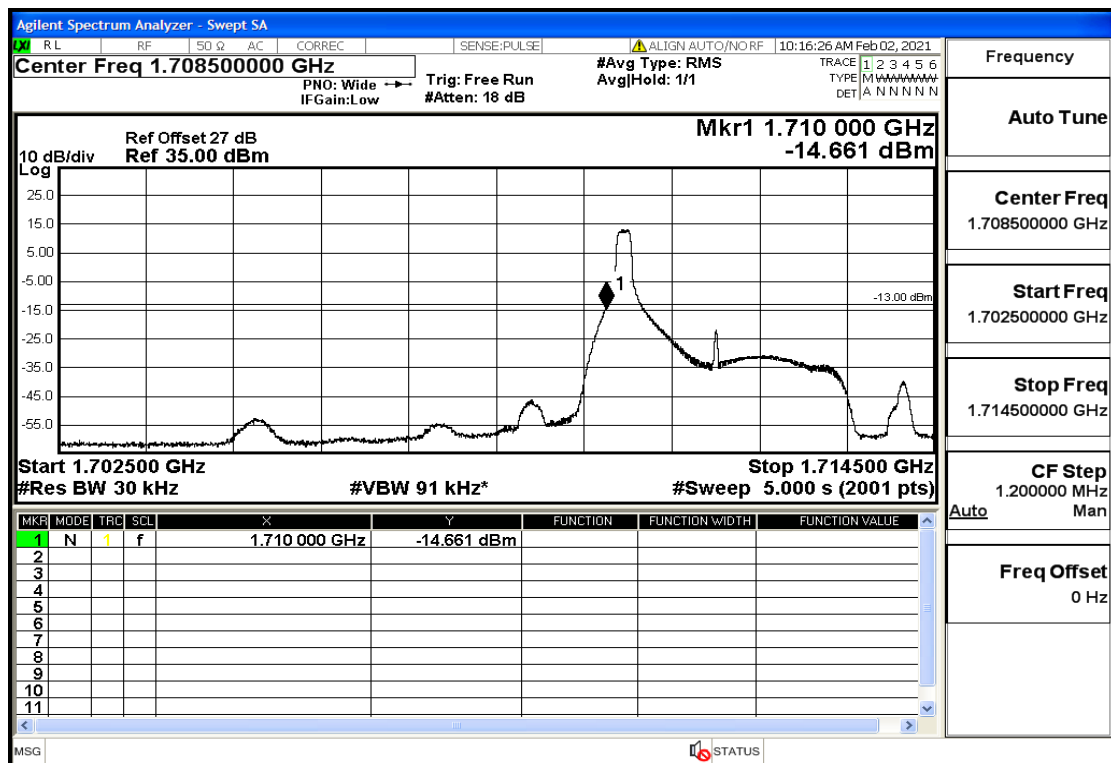

Band4-3-1711.5-16QAM-1#LOW@Pass