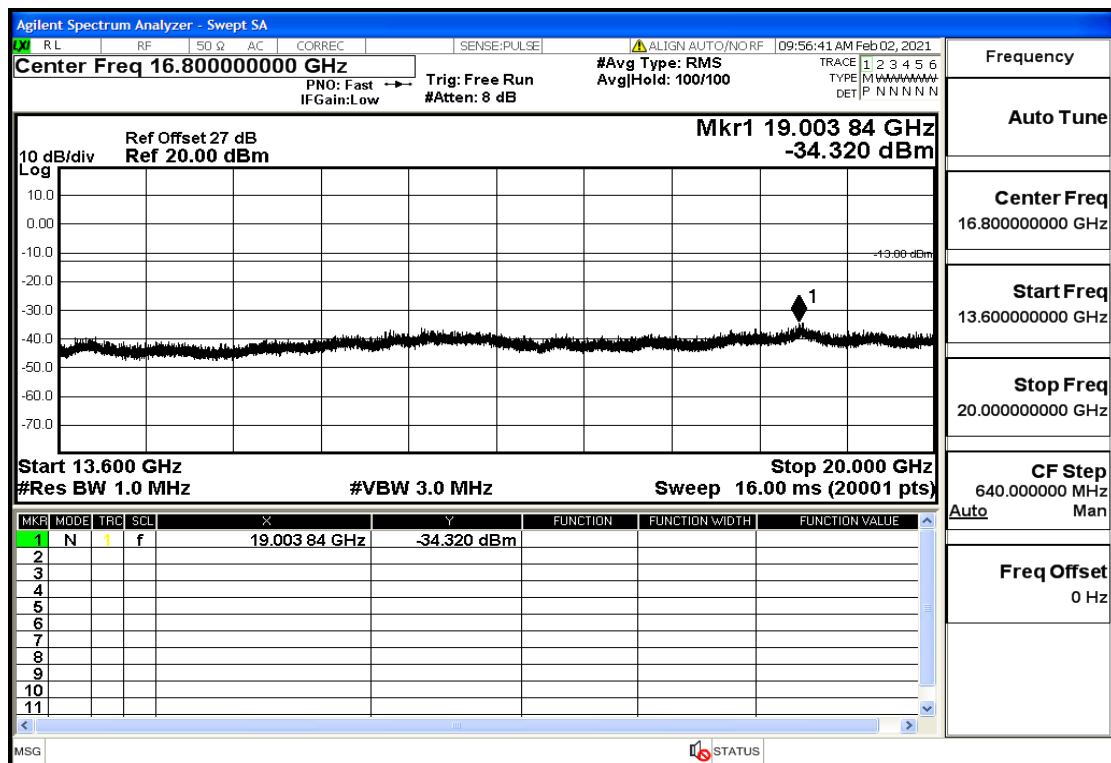

OB4-1.4-1710.7-QPSK-6#LOW@13.6GHz-20GHz@Pass