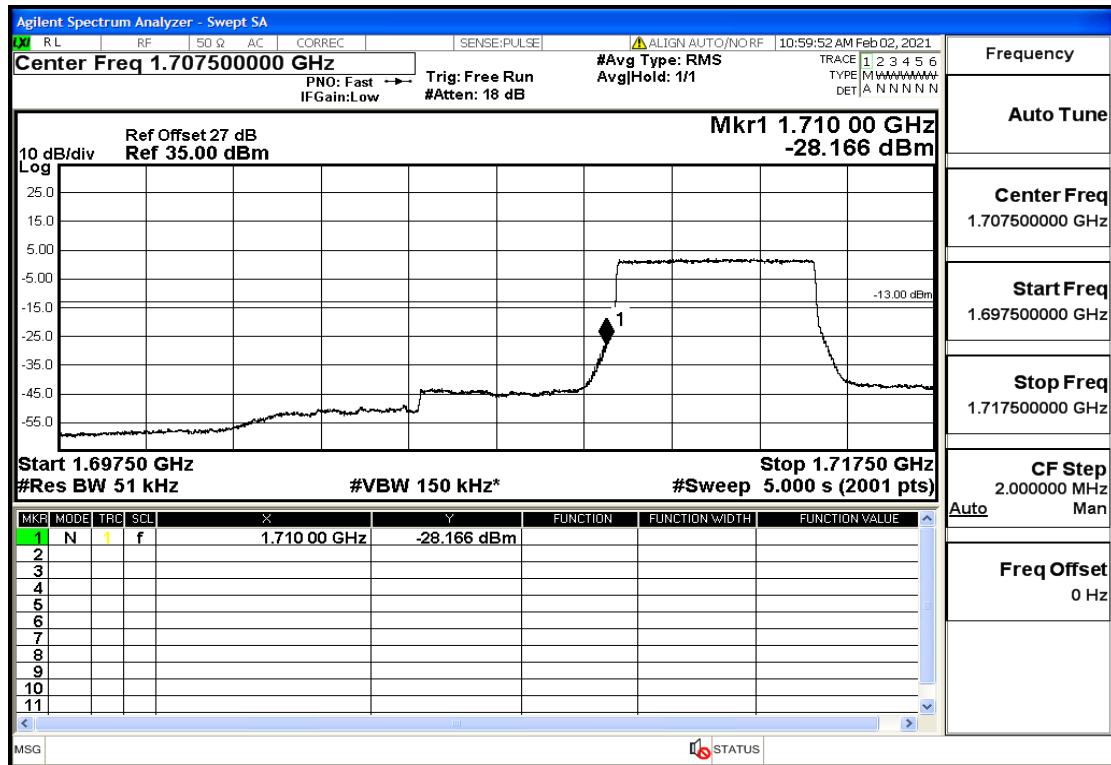

Band4-5-1712.5-QPSK-25#LOW@Pass