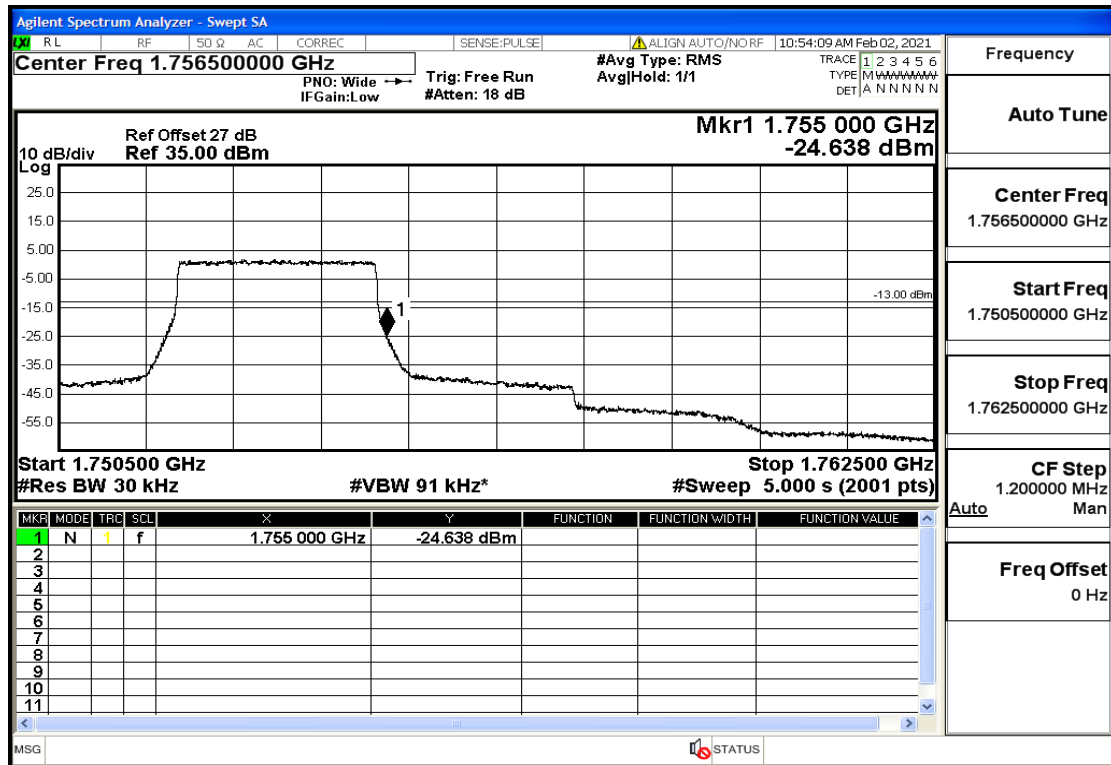

Appendix Test Data(Conducted) for LTE Band4

Product Name: FH Emergency Medical Device - V1-4G

Trade Mark: FastHelp

Test Model: FH-V1-4G

FCC ID: 2AJG4-FH-V1-4G

Environmental Conditions

Temperature:	23.8°C
Relative Humidity:	55%
ATM Pressure:	100.0 kPa
Test Engineer:	Anna Hu
Supervised by:	Hugo Chen
NOTE	For Band 4

Band4-1.4-1754.3-16QAM-1#HIGH@Pass

Band4-3-1711.5-QPSK-15#LOW@Pass

Band4-3-1711.5-QPSK-1#LOW@Pass

Band4-3-1711.5-16QAM-15#LOW@Pass

Band4-3-1711.5-16QAM-1#LOW@Pass

Band4-3-1753.5-QPSK-15#LOW@Pass

Band4-3-1753.5-QPSK-1#HIGH@Pass