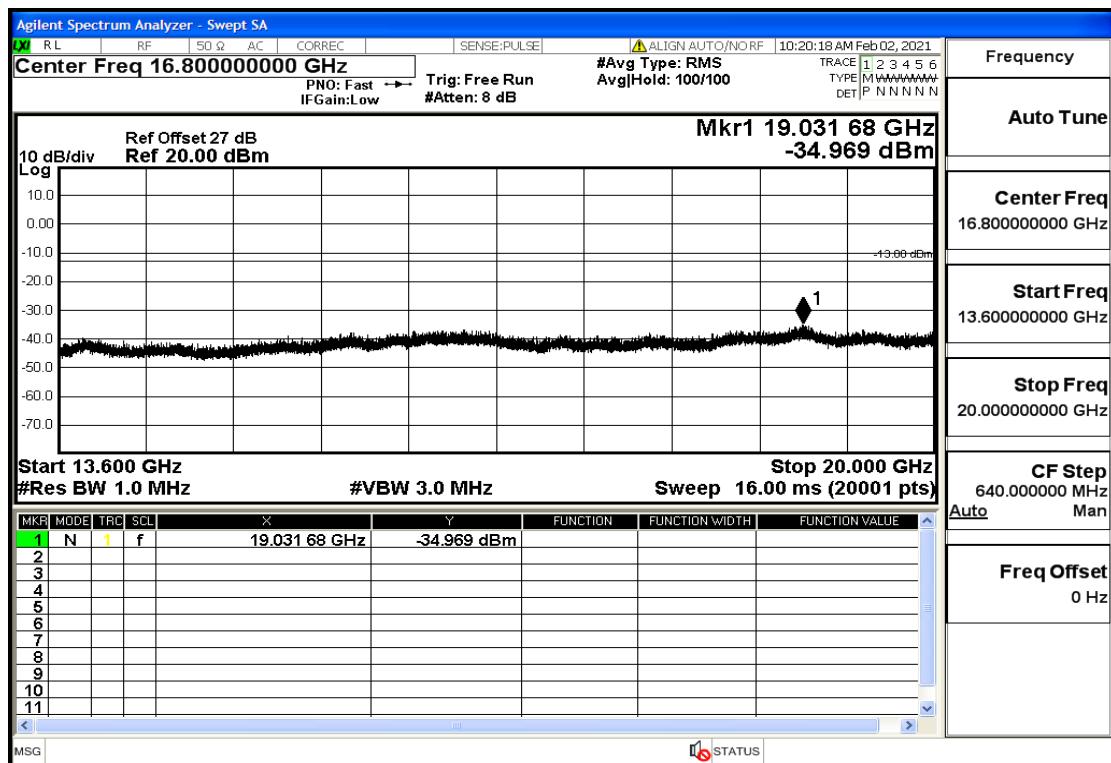

OB4-3-1732.5-QPSK-1#LOW@13.6GHz-20GHz@Pass

OB4-3-1732.5-QPSK-1#HIGH@30MHz-1GHz@Pass

OB4-3-1732.5-QPSK-1#HIGH@1GHz-7GHz@Pass

OB4-3-1732.5-QPSK-1#HIGH@7GHz-13.6GHz@Pass

OB4-3-1732.5-QPSK-1#HIGH@13.6GHz-20GHz@Pass