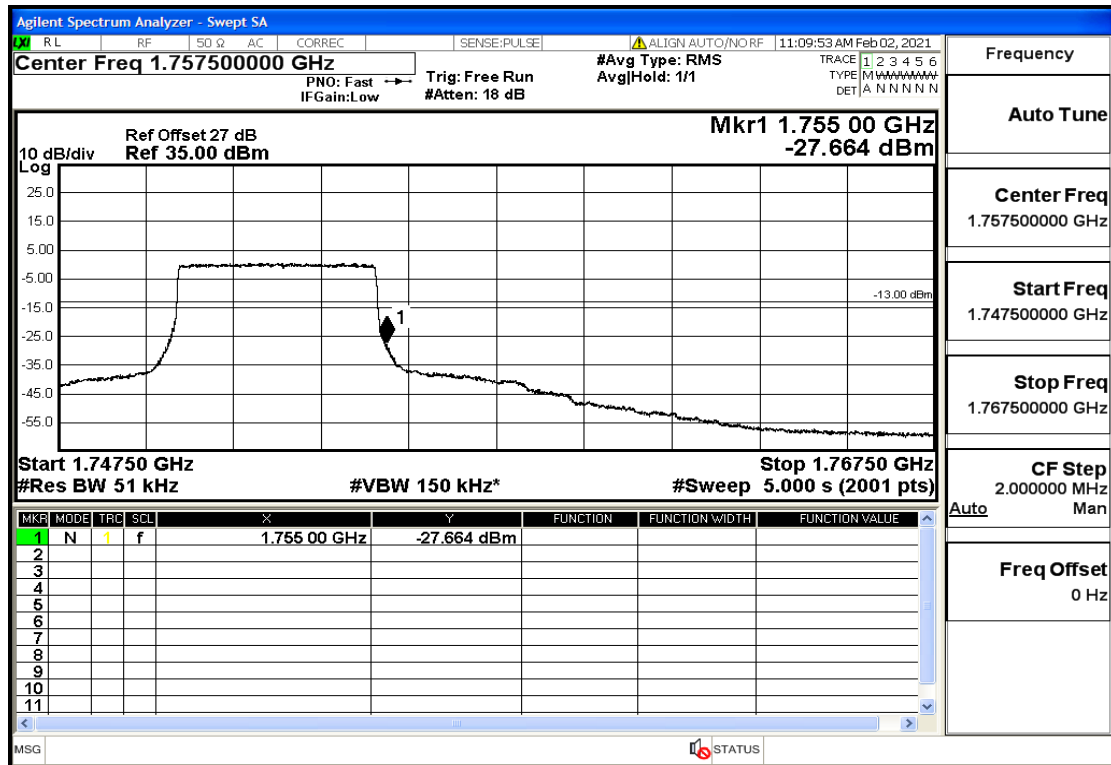

Band4-5-1752.5-16QAM-25#LOW@Pass