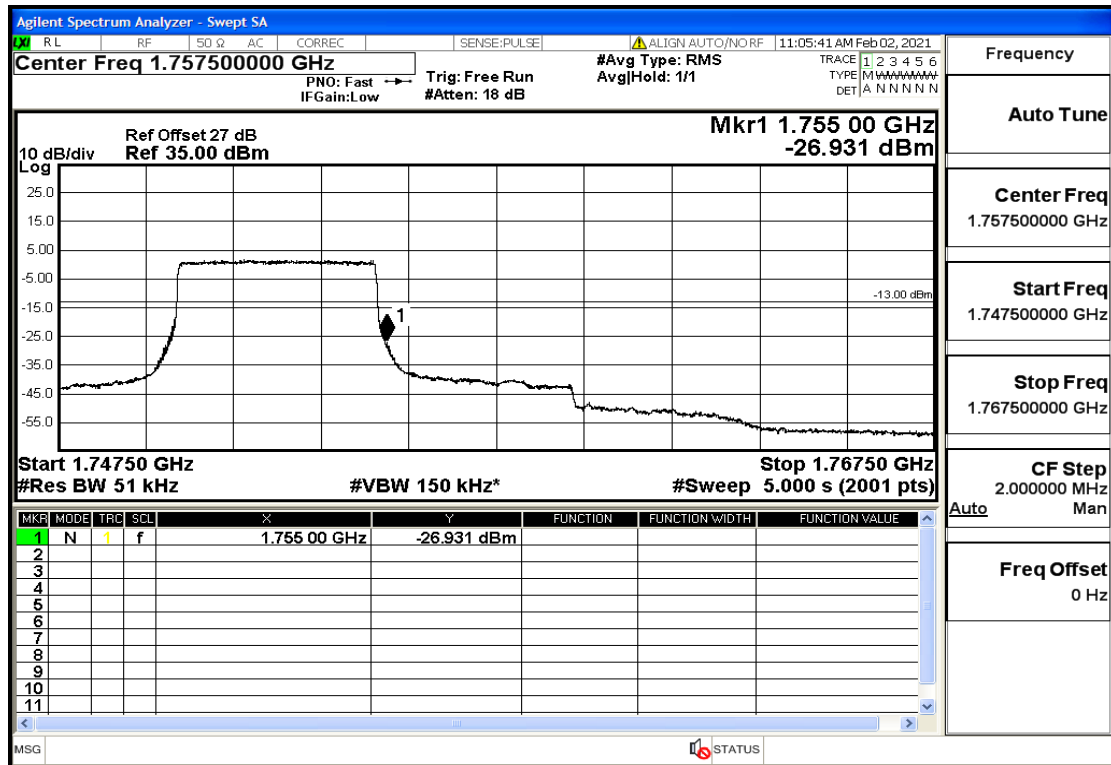

Appendix Test Data(Conducted) for LTE Band4

Product Name: FH Emergency Medical Device - V1-4G

Trade Mark: FastHelp

Test Model: FH-V1-4G

FCC ID: 2AJG4-FH-V1-4G

Environmental Conditions

Temperature:	23.8°C
Relative Humidity:	55%
ATM Pressure:	100.0 kPa
Test Engineer:	Anna Hu
Supervised by:	Hugo Chen
NOTE	For Band 4

Band4-3-1753.5-16QAM-15#LOW@Pass

Band4-3-1753.5-16QAM-1#HIGH@Pass

Band4-5-1712.5-QPSK-25#LOW@Pass

Band4-5-1712.5-QPSK-1#LOW@Pass

Band4-5-1712.5-16QAM-25#LOW@Pass

Band4-5-1712.5-16QAM-1#LOW@Pass

Band4-5-1752.5-QPSK-25#LOW@Pass