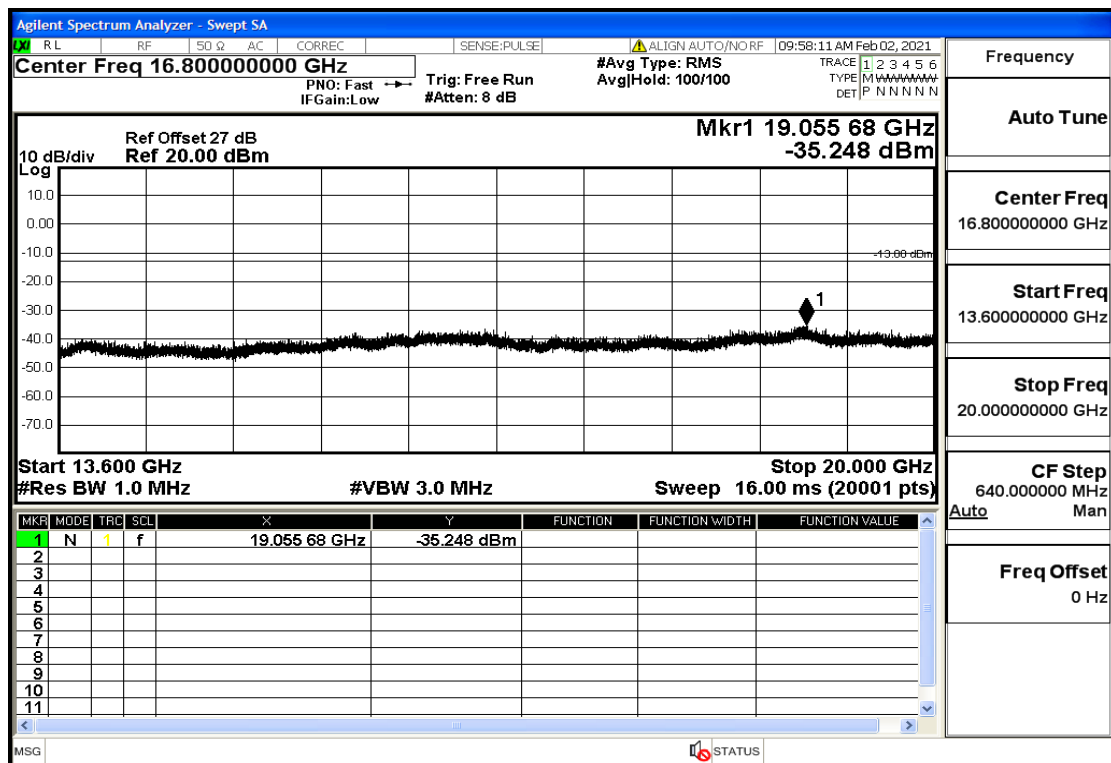

OB4-1.4-1710.7-QPSK-1#LOW@13.6GHz-20GHz@Pass