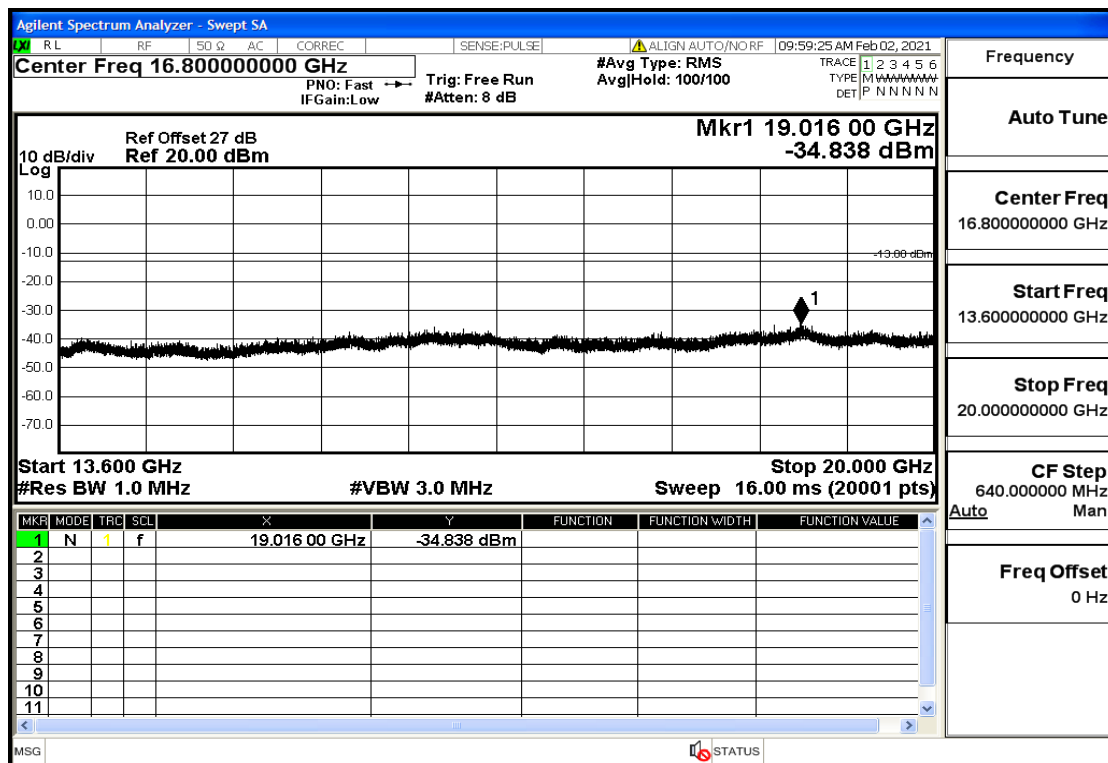

OB4-1.4-1710.7-QPSK-1#HIGH@13.6GHz-20GHz@Pass