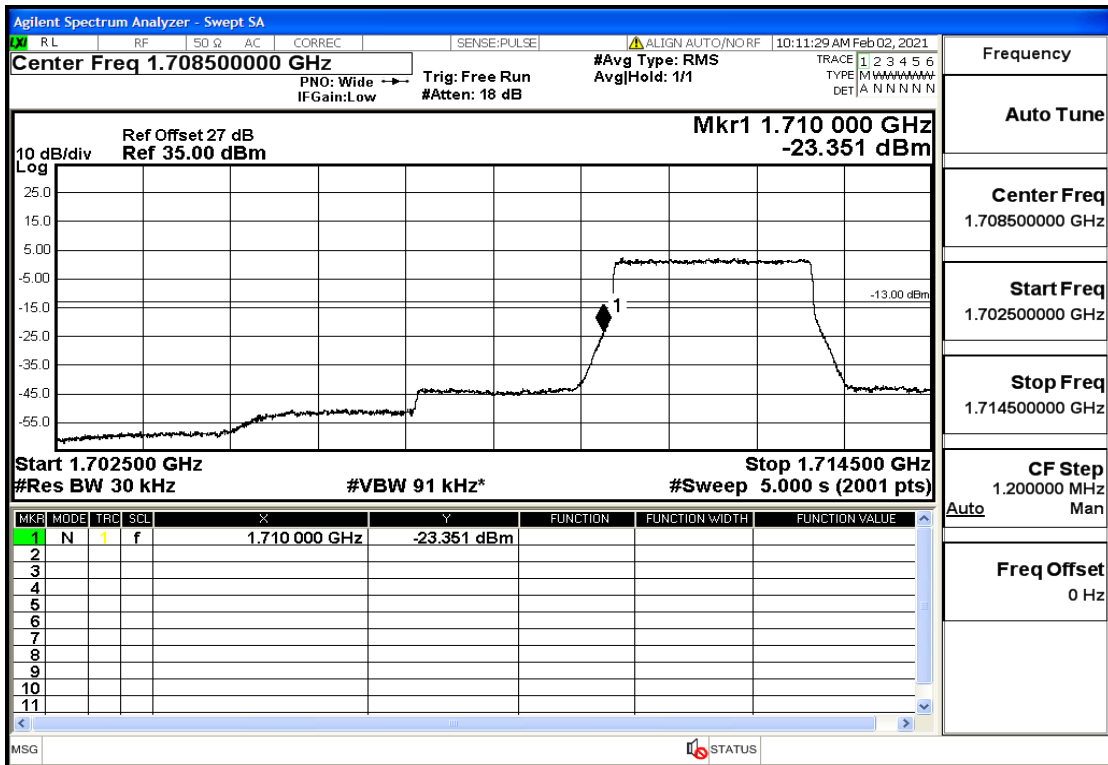

Band4-3-1711.5-QPSK-15#LOW@Pass