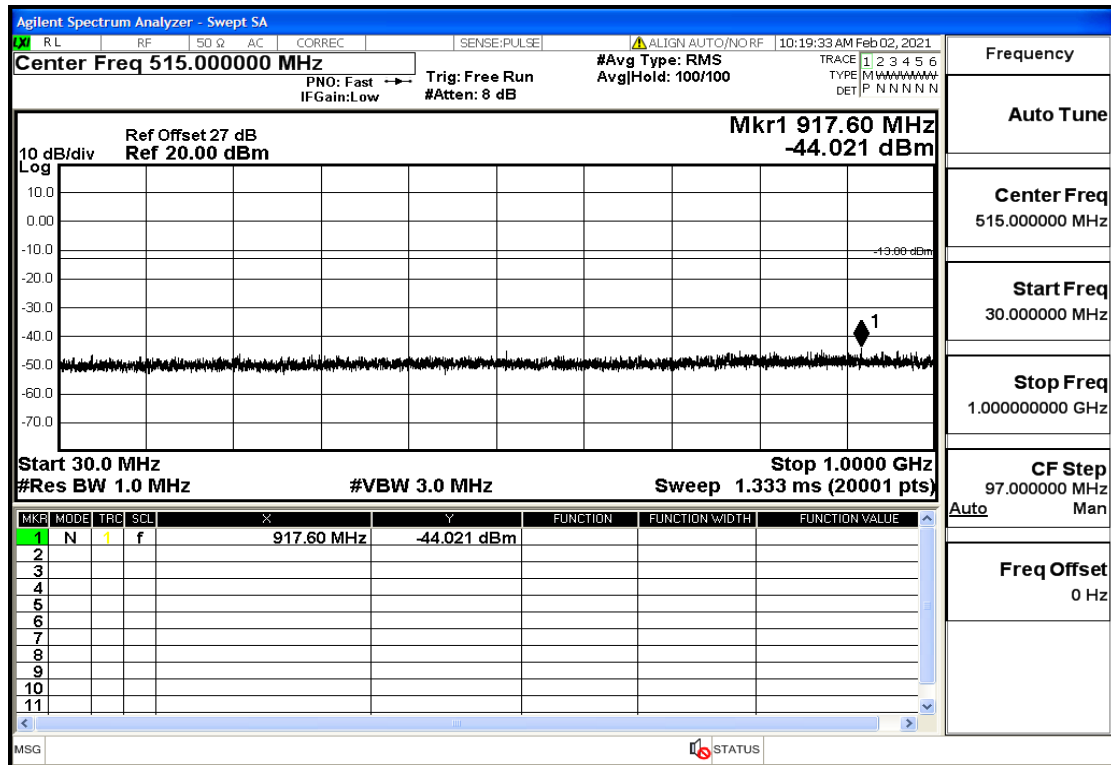

OB4-3-1732.5-QPSK-1#HIGH@30MHz-1GHz@Pass