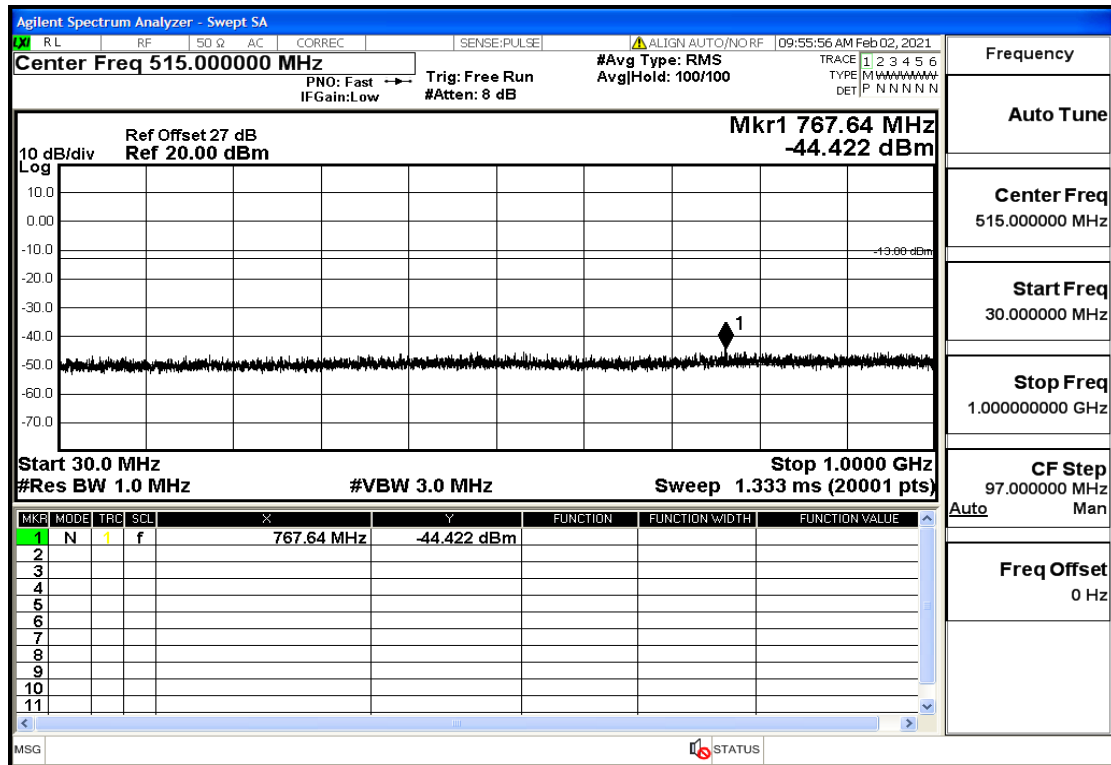

OB4-1.4-1710.7-QPSK-6#LOW@30mHz-1GHz@Pass