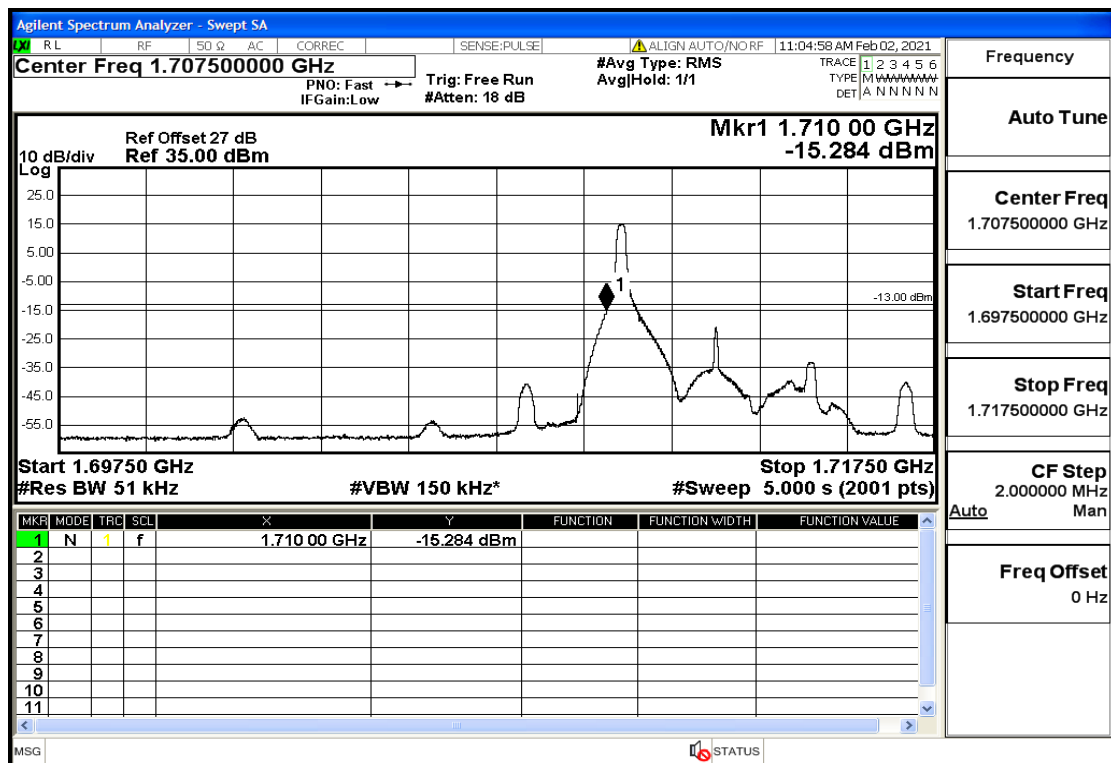

Band4-5-1712.5-16QAM-1#LOW@Pass