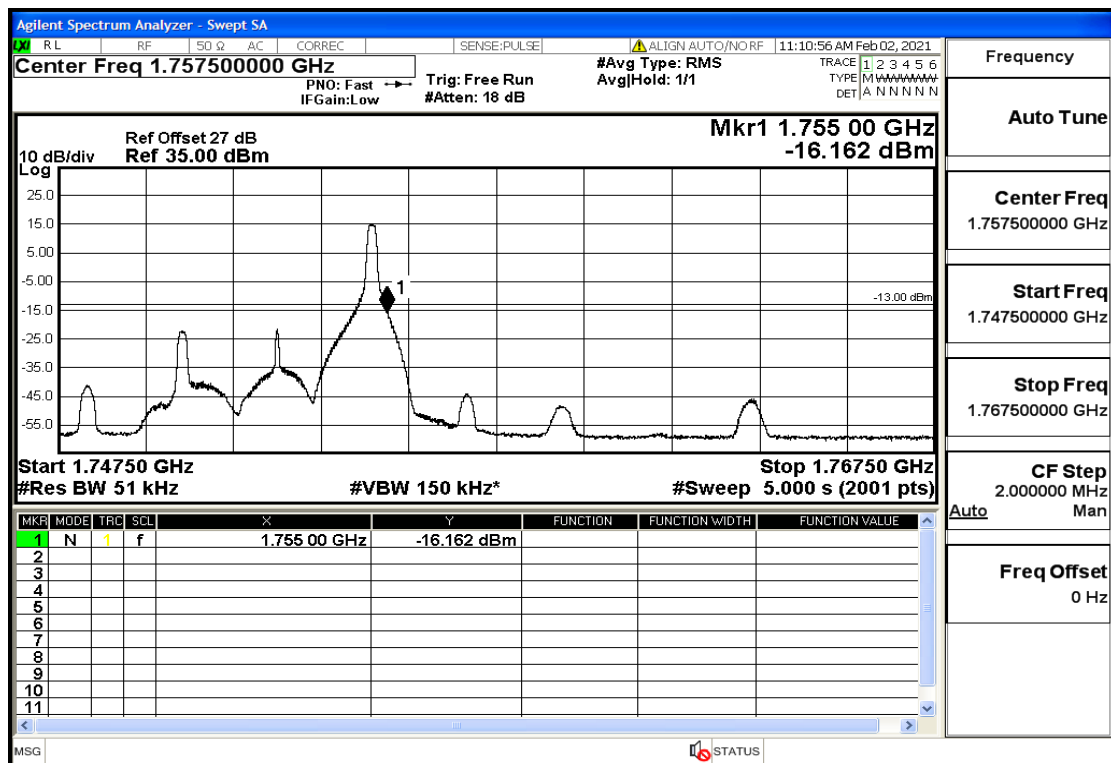

Band4-5-1752.5-16QAM-1#HIGH@Pass