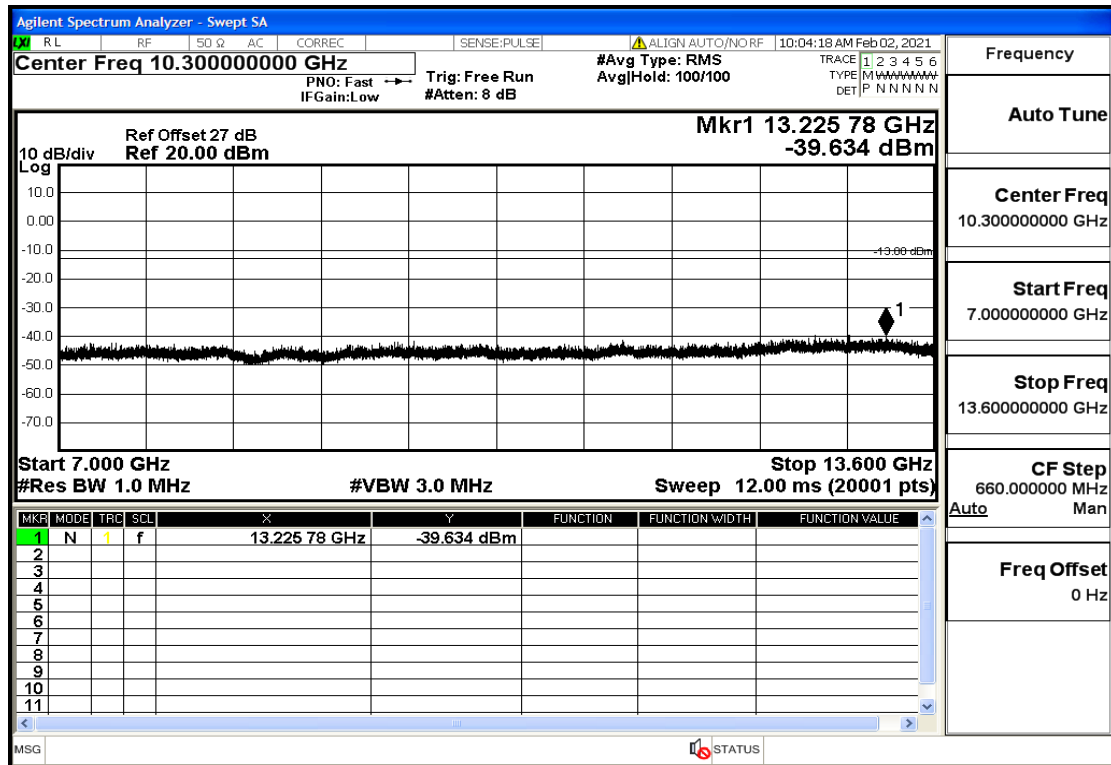

OB4-1.4-1732.5-QPSK-1#HIGH@7GHz-13.6GHz@Pass