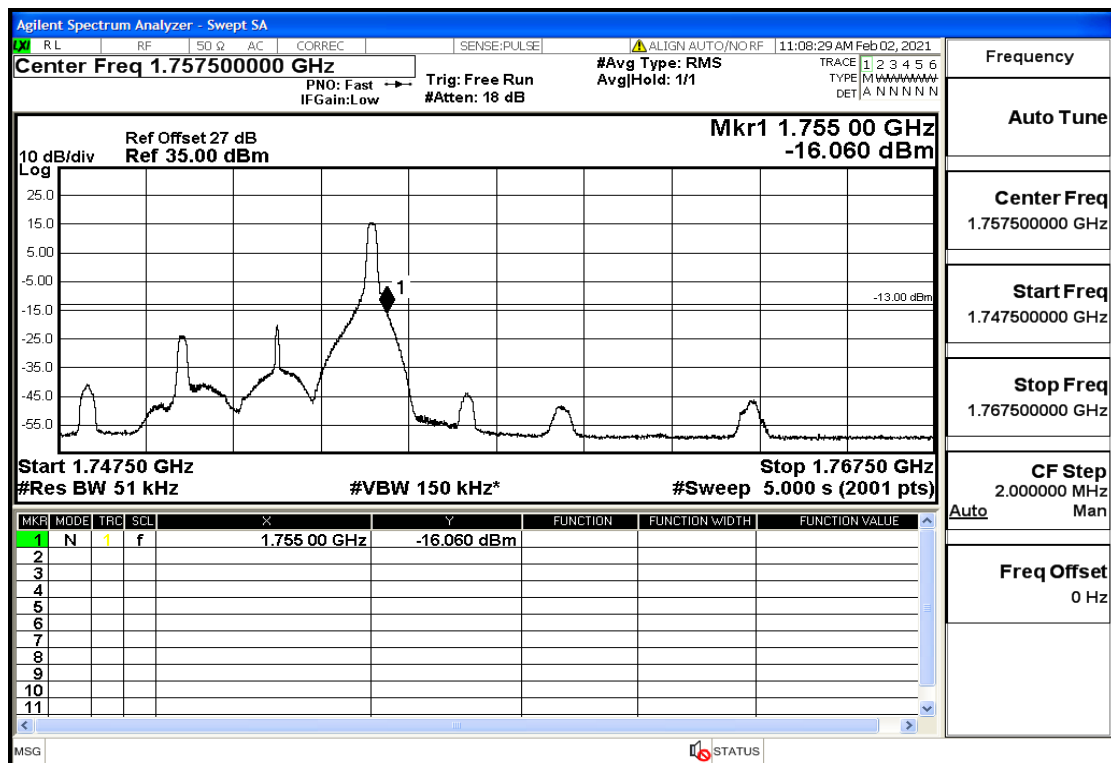

Band4-5-1752.5-QPSK-1#HIGH@Pass