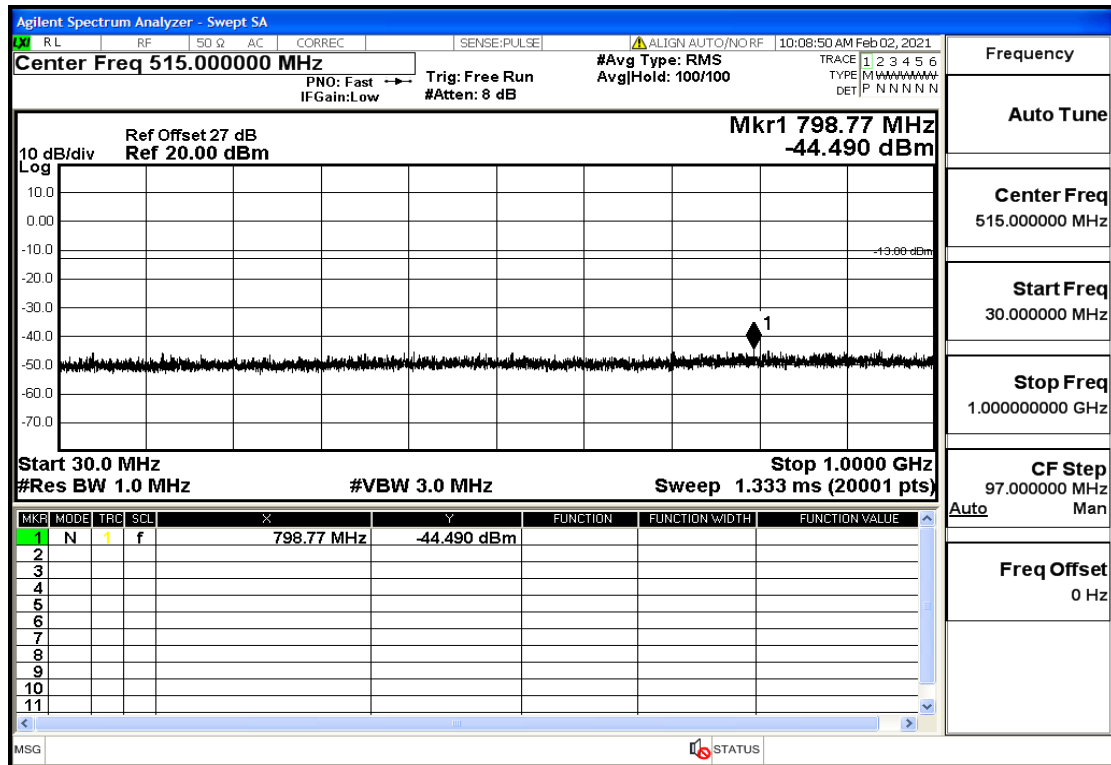

OB4-1.4-1754.3-QPSK-1#HIGH@30mHz-1GHz@Pass