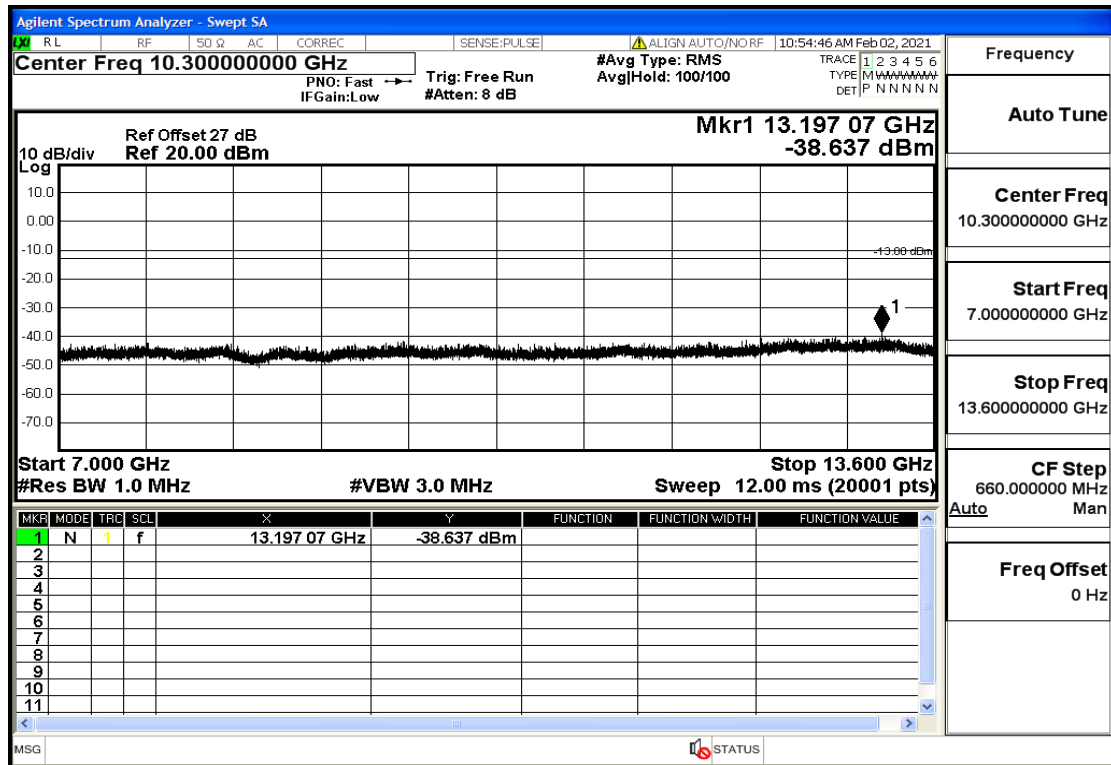

OB4-3-1753.5-QPSK-15#LOW@7GHz-13.6GHz@Pass