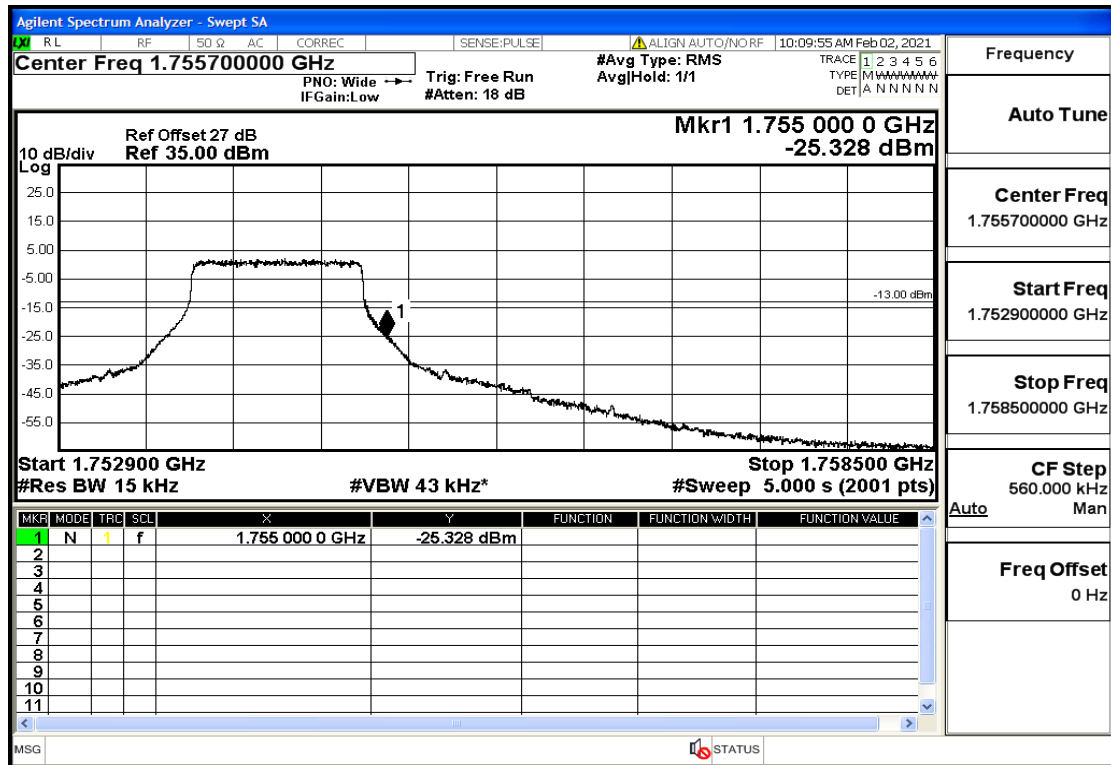

Band4-1.4-1754.3-16QAM-6#LOW@Pass