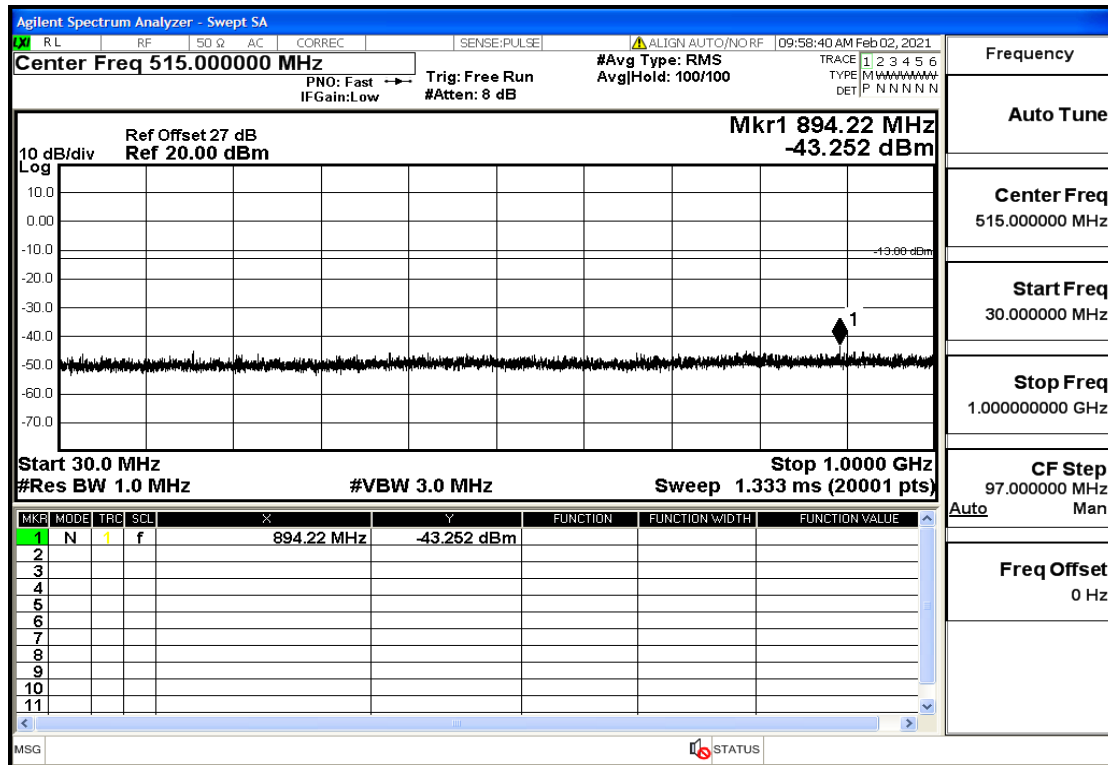

OB4-1.4-1710.7-QPSK-1#HIGH@30mHz-1GHz@Pass