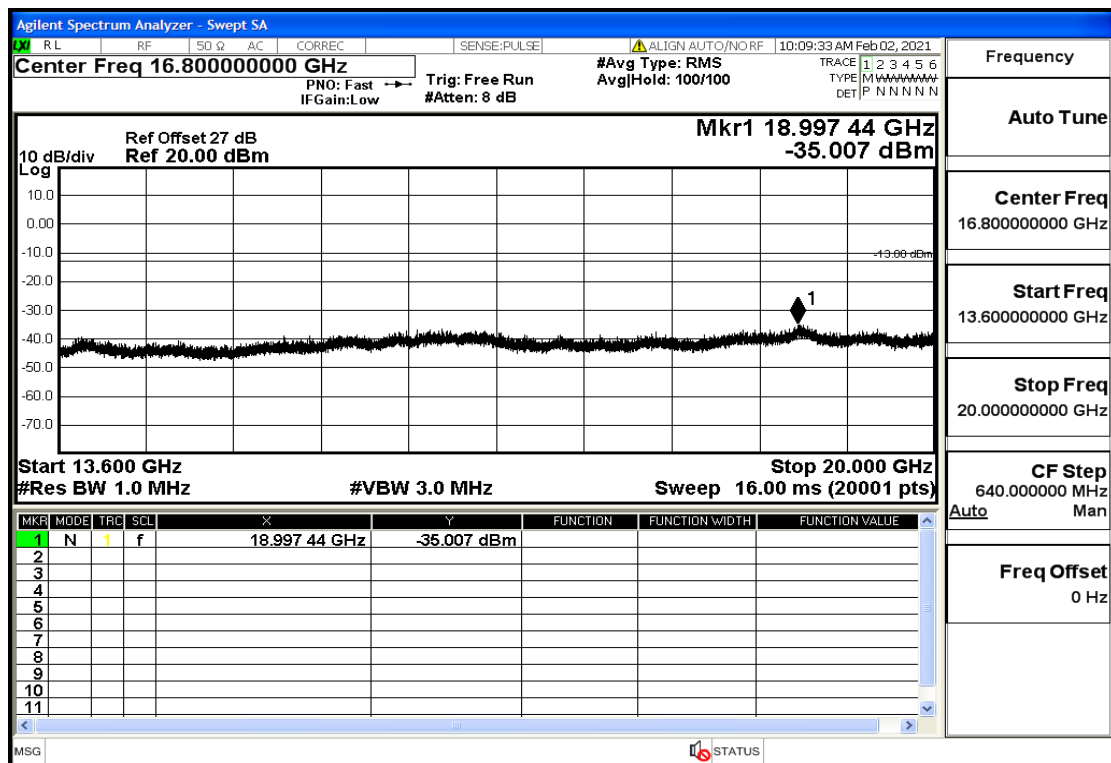

OB4-1.4-1754.3-QPSK-1#HIGH@13.6GHz-20GHz@Pass