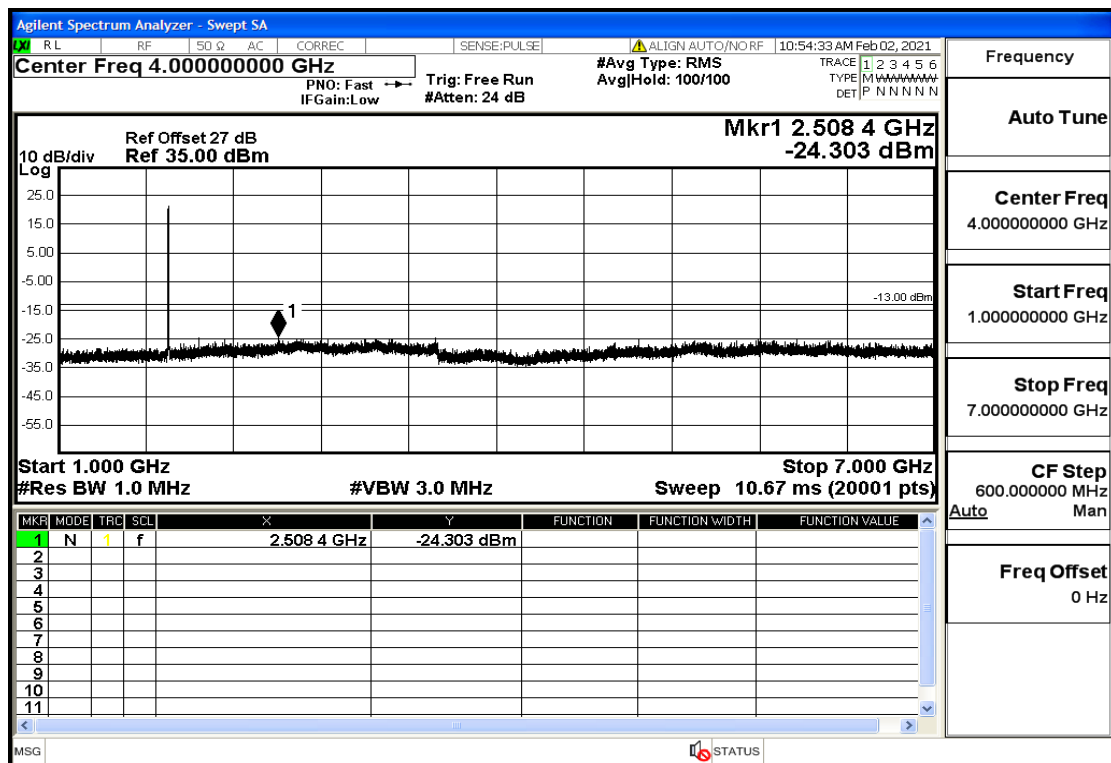

OB4-3-1753.5-QPSK-15#LOW@1GHz-7GHz@Pass