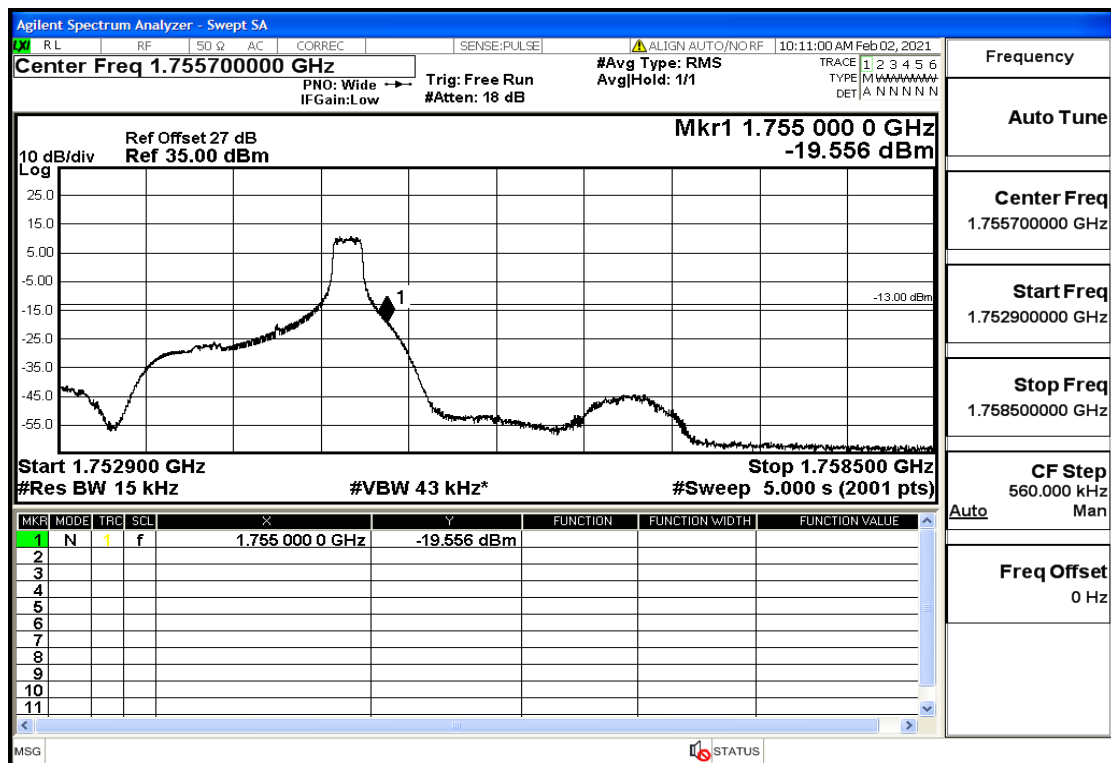

Band4-1.4-1754.3-16QAM-1#HIGH@Pass