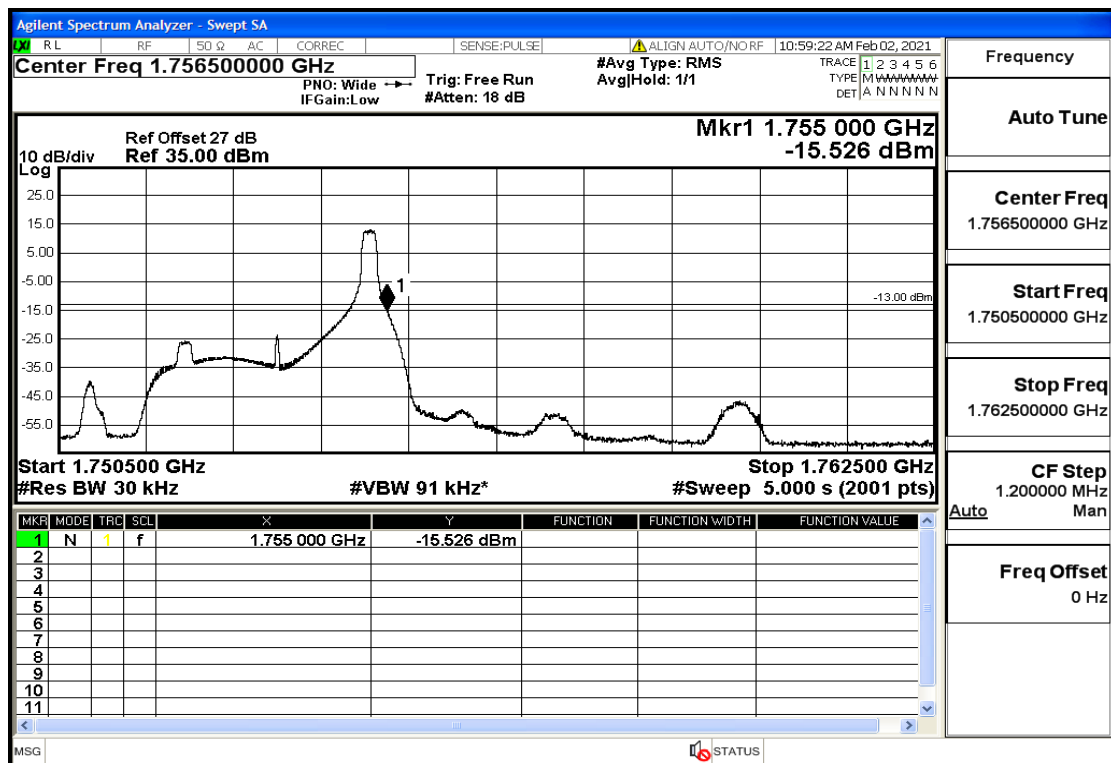

Band4-3-1753.5-16QAM-1#HIGH@Pass