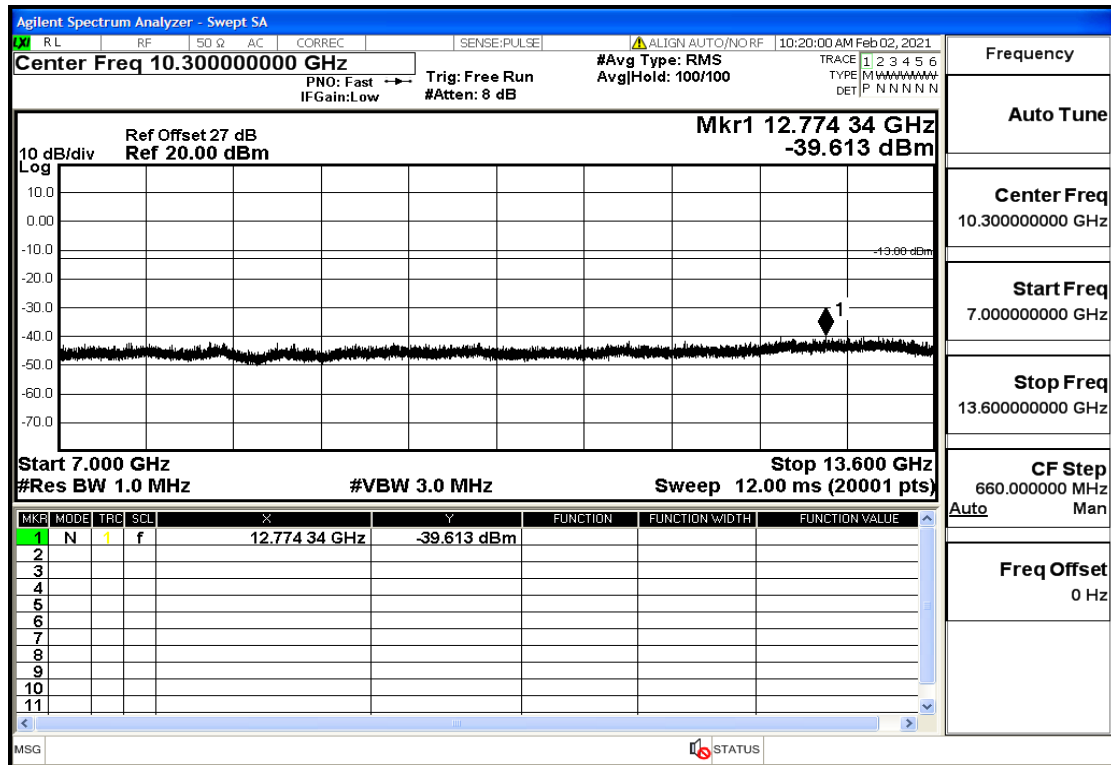

OB4-3-1732.5-QPSK-1#LOW@13.6GHz-20GHz@Pass

OB4-3-1732.5-QPSK-1#HIGH@30MHz-1GHz@Pass

OB4-3-1732.5-QPSK-1#HIGH@1GHz-7GHz@Pass

OB4-3-1732.5-QPSK-1#HIGH@7GHz-13.6GHz@Pass

OB4-3-1732.5-QPSK-1#HIGH@13.6GHz-20GHz@Pass