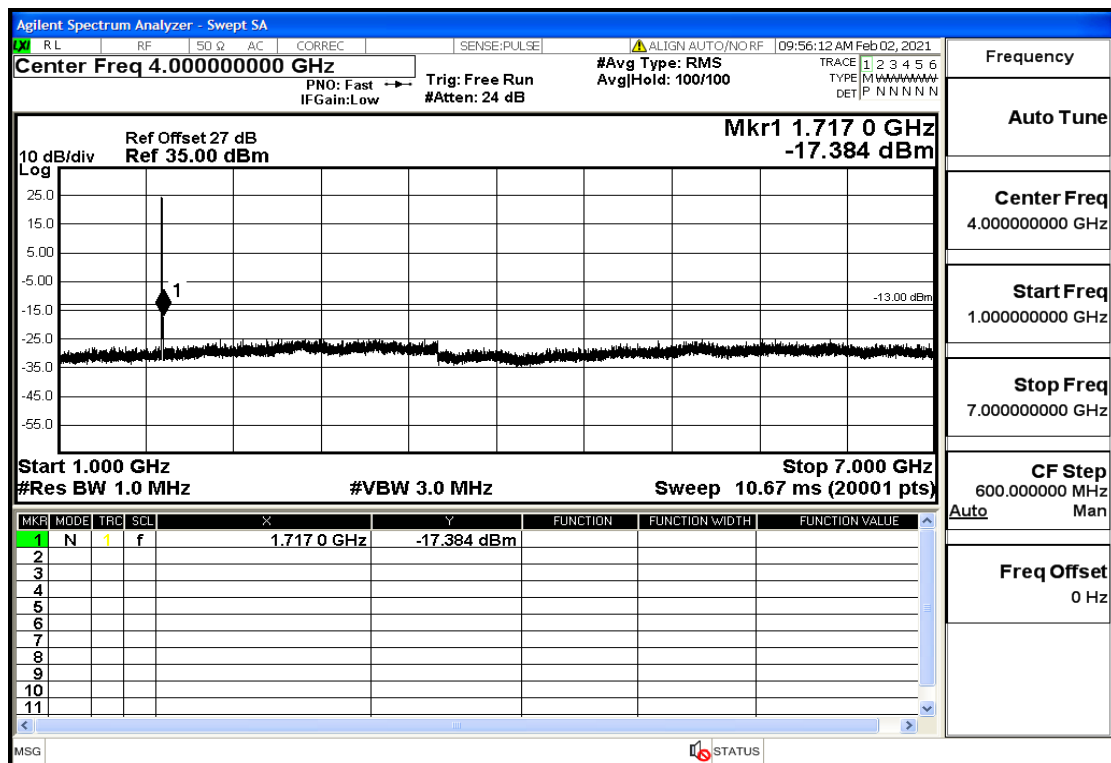

OB4-1.4-1710.7-QPSK-6#LOW@1GHz-7GHz@Pass