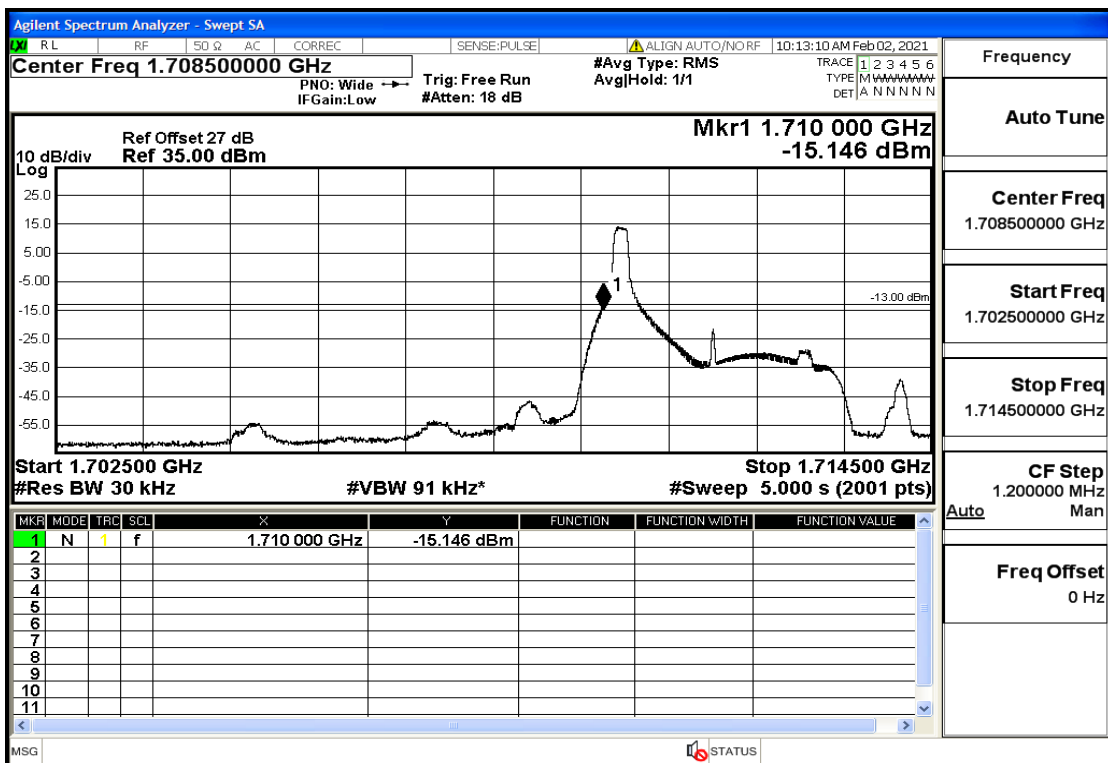

Band4-3-1711.5-QPSK-1#LOW@Pass