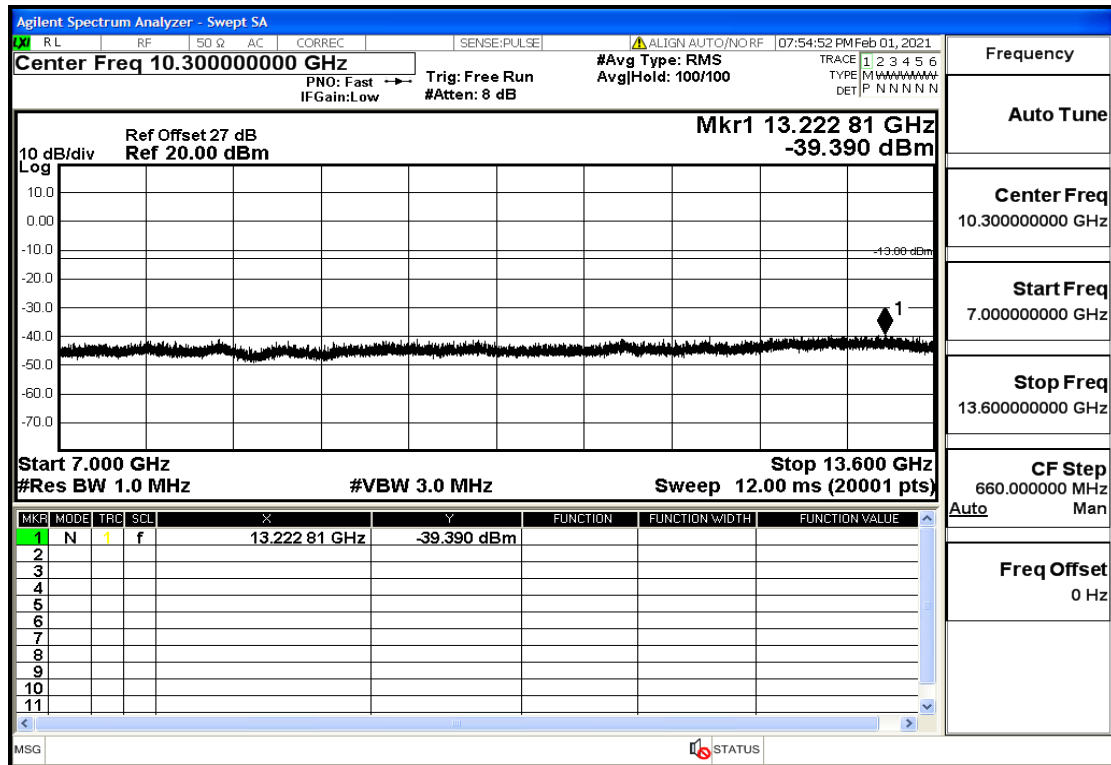

OB2-3-1851.5-QPSK-1#HIGH@7GHz-13.6GHz@Pass