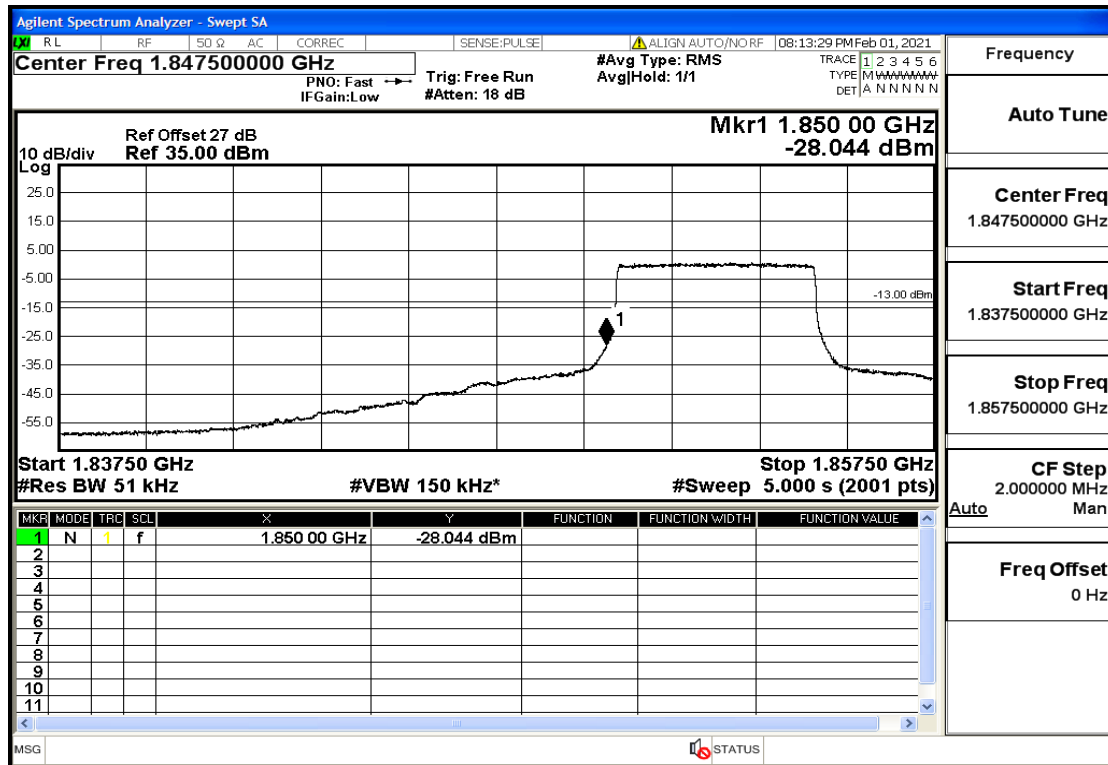

Appendix Test Data(Conducted) for LTE Band2

Product Name: FH Emergency Medical Device - V1-4G

Trade Mark: FastHelp

Test Model: FH-V1-4G

FCC ID: 2AJG4-FH-V1-4G

Environmental Conditions

Temperature:	23.8°C
Relative Humidity:	55%
ATM Pressure:	100.0 kPa
Test Engineer:	Anna Hu
Supervised by:	Hugo Chen
NOTE	For Band 2

Band2-3-1908.5-16QAM-15#LOW@Pass

Band2-3-1908.5-16QAM-1#HIGH@Pass

Band2-5-1852.5-QPSK-25#LOW@Pass

Band2-5-1852.5-QPSK-1#LOW@Pass

Band2-5-1852.5-16QAM-25#LOW@Pass

Band2-5-1852.5-16QAM-1#LOW@Pass

Band2-5-1907.5-QPSK-25#LOW@Pass