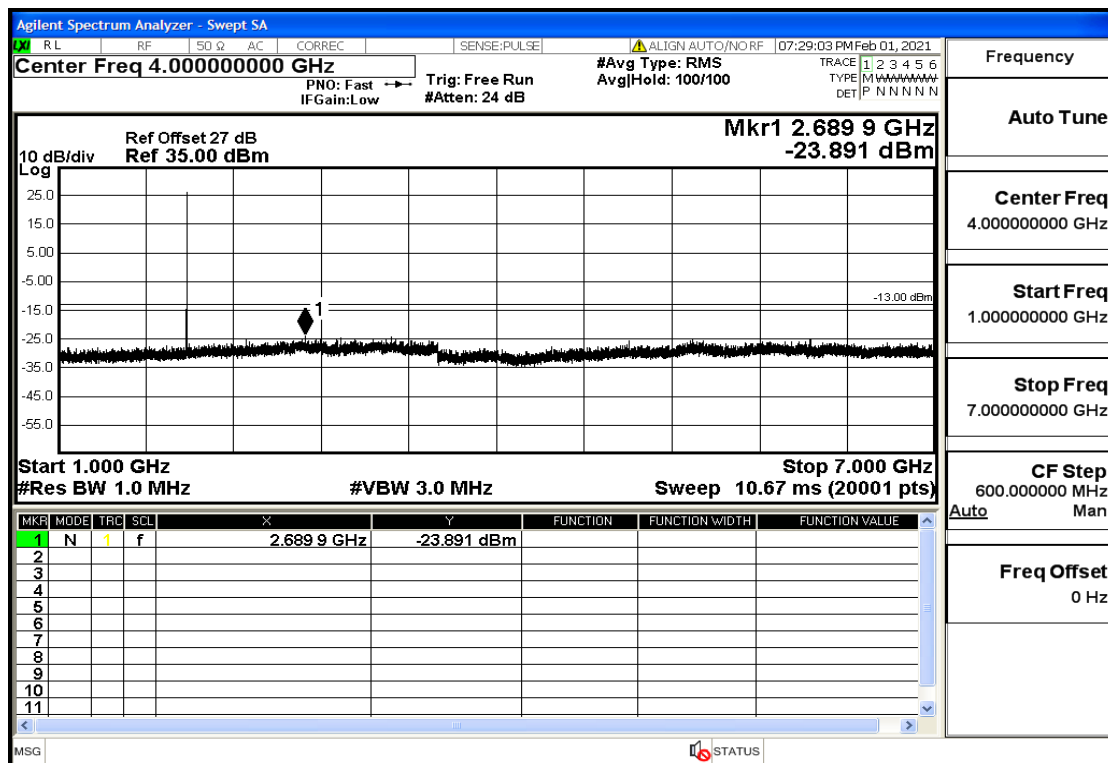

OB2-1.4-1880-QPSK-1#HIGH@1GHz-7GHz@Pass