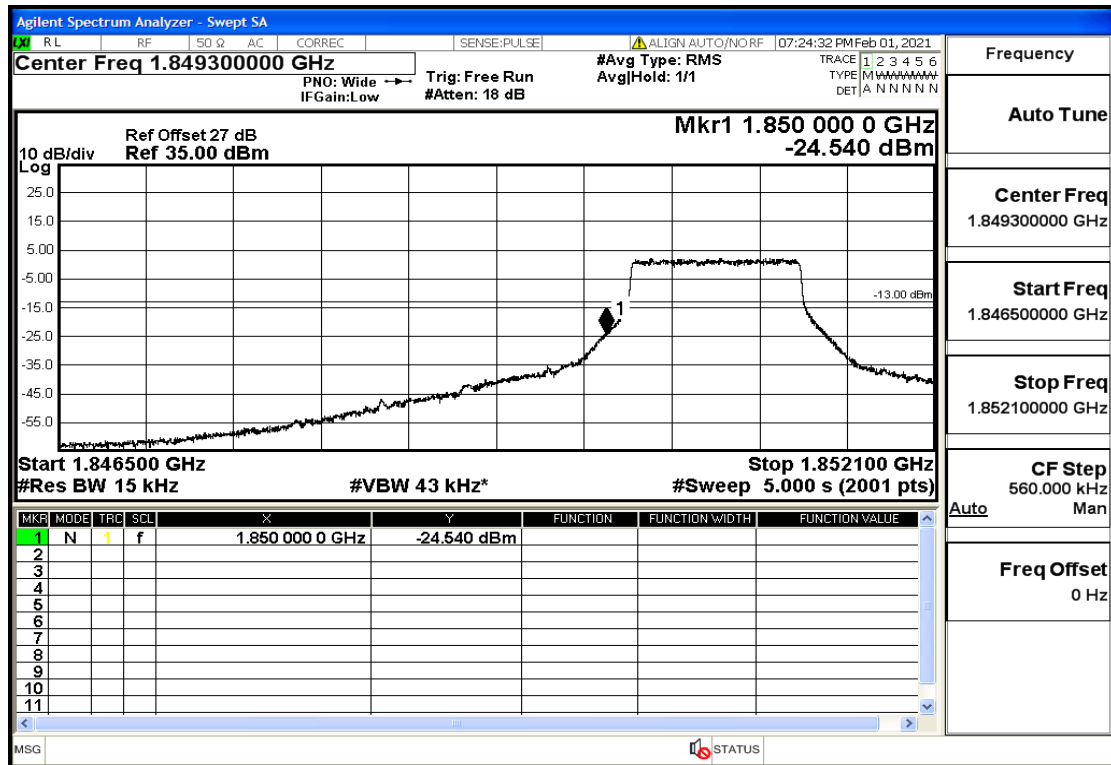

Band2-1.4-1850.7-16QAM-6#LOW@Pass