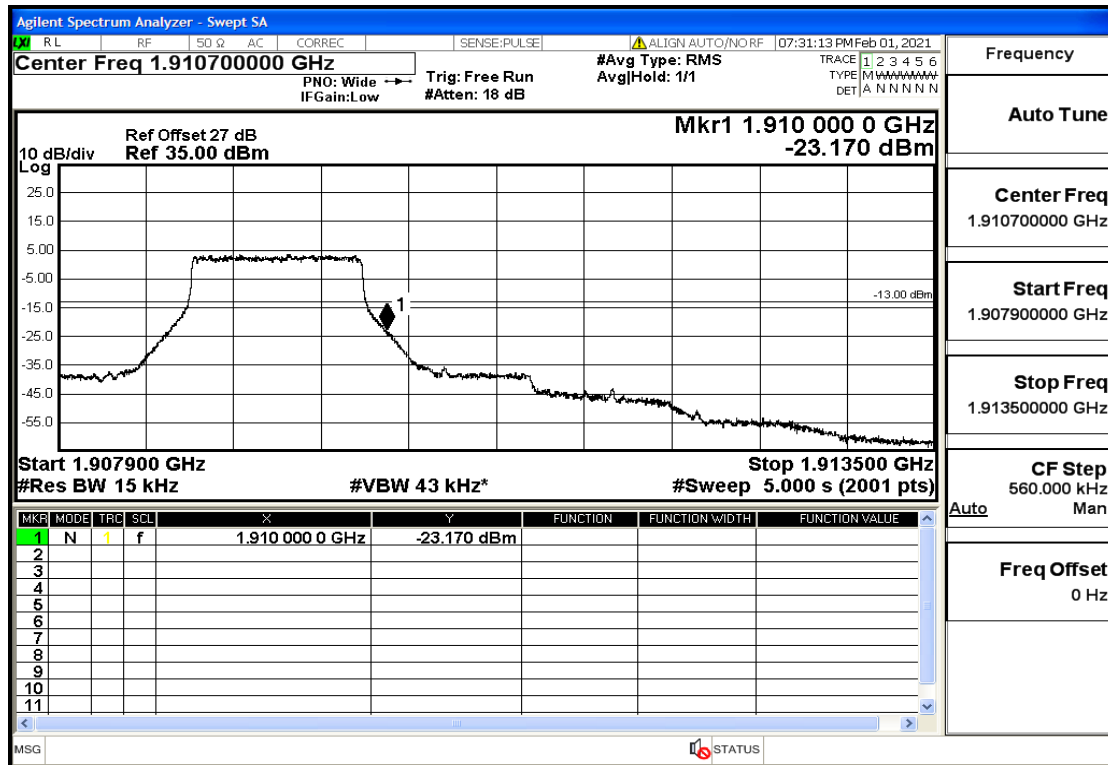

Appendix Test Data(Conducted) for LTE Band2

Product Name: FH Emergency Medical Device - V1-4G

Trade Mark: FastHelp

Test Model: FH-V1-4G

FCC ID: 2AJG4-FH-V1-4G

Environmental Conditions

Temperature:	23.8°C
Relative Humidity:	55%
ATM Pressure:	100.0 kPa
Test Engineer:	Anna Hu
Supervised by:	Hugo Chen
NOTE	For Band 2

Band2-1.4-1850.7-QPSK-6#LOW@Pass

Band2-1.4-1850.7-QPSK-1#LOW@Pass

Band2-1.4-1850.7-16QAM-6#LOW@Pass

Band2-1.4-1850.7-16QAM-1#LOW@Pass

Band2-1.4-1909.3-QPSK-6#LOW@Pass

Band2-1.4-1909.3-QPSK-1#HIGH@Pass

Band2-1.4-1909.3-16QAM-6#LOW@Pass