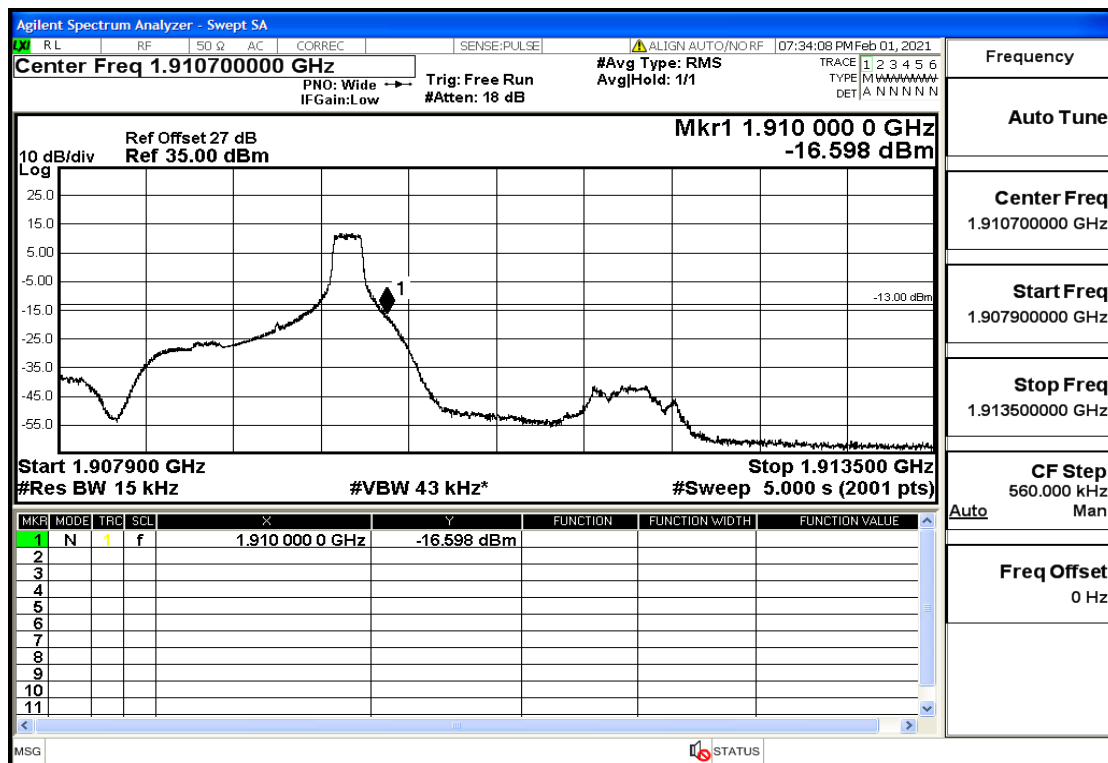

Appendix Test Data(Conducted) for LTE Band2

Product Name: FH Emergency Medical Device - V1-4G

Trade Mark: FastHelp

Test Model: FH-V1-4G

FCC ID: 2AJG4-FH-V1-4G

Environmental Conditions

Temperature:	23.8°C
Relative Humidity:	55%
ATM Pressure:	100.0 kPa
Test Engineer:	Anna Hu
Supervised by:	Hugo Chen
NOTE	For Band 2

Band2-1.4-1850.7-QPSK-6#LOW@Pass

Band2-1.4-1850.7-QPSK-1#LOW@Pass

Band2-1.4-1850.7-16QAM-6#LOW@Pass

Band2-1.4-1850.7-16QAM-1#LOW@Pass

Band2-1.4-1909.3-QPSK-6#LOW@Pass

Band2-1.4-1909.3-QPSK-1#HIGH@Pass

Band2-1.4-1909.3-16QAM-6#LOW@Pass