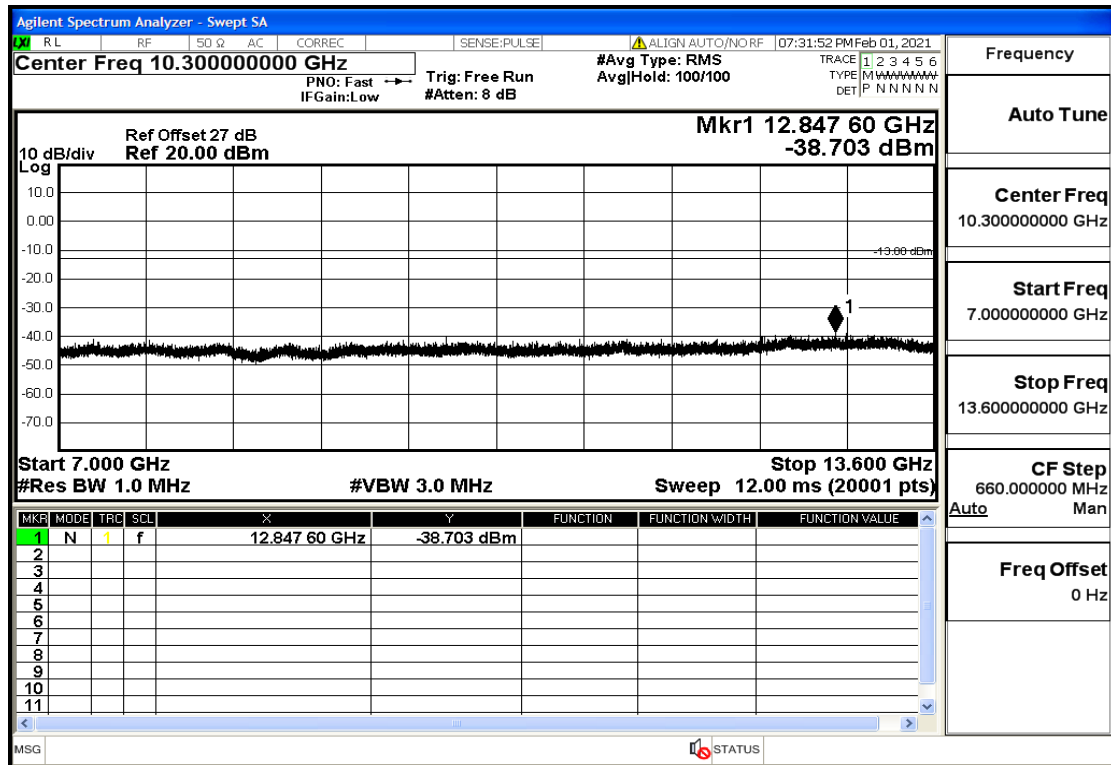

OB2-1.4-1909.3-QPSK-6#LOW@7GHz-13.6GHz@Pass