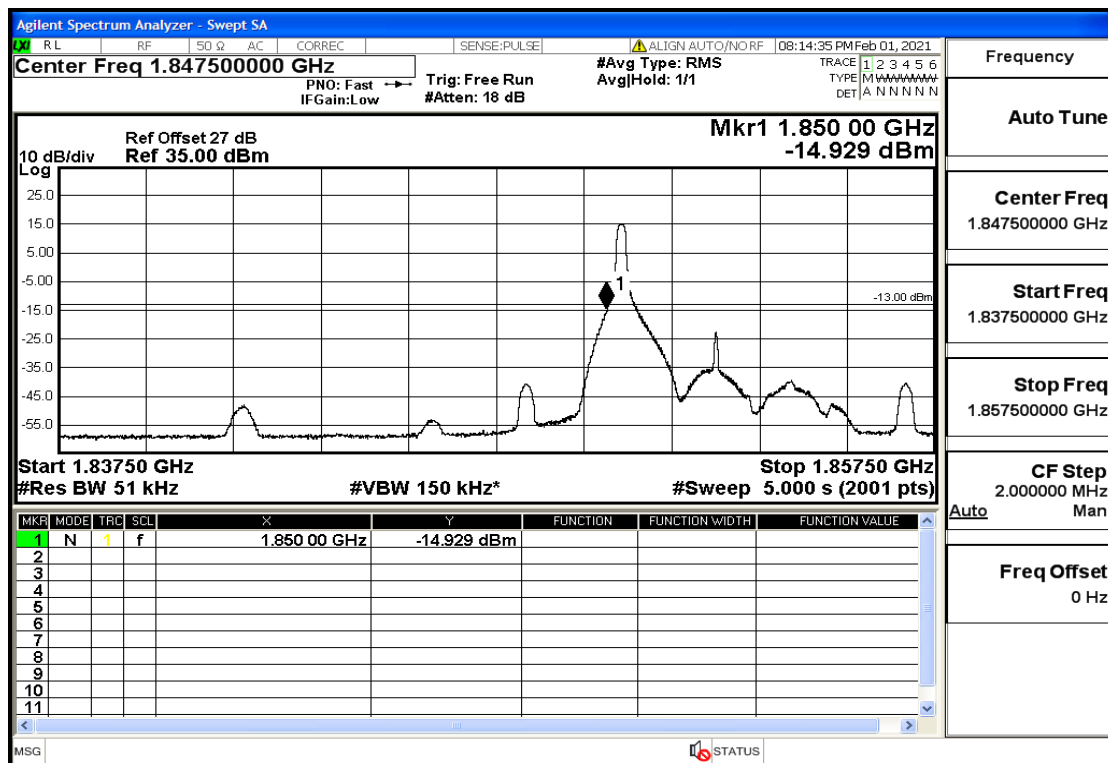

Band2-5-1852.5-16QAM-1#LOW@Pass