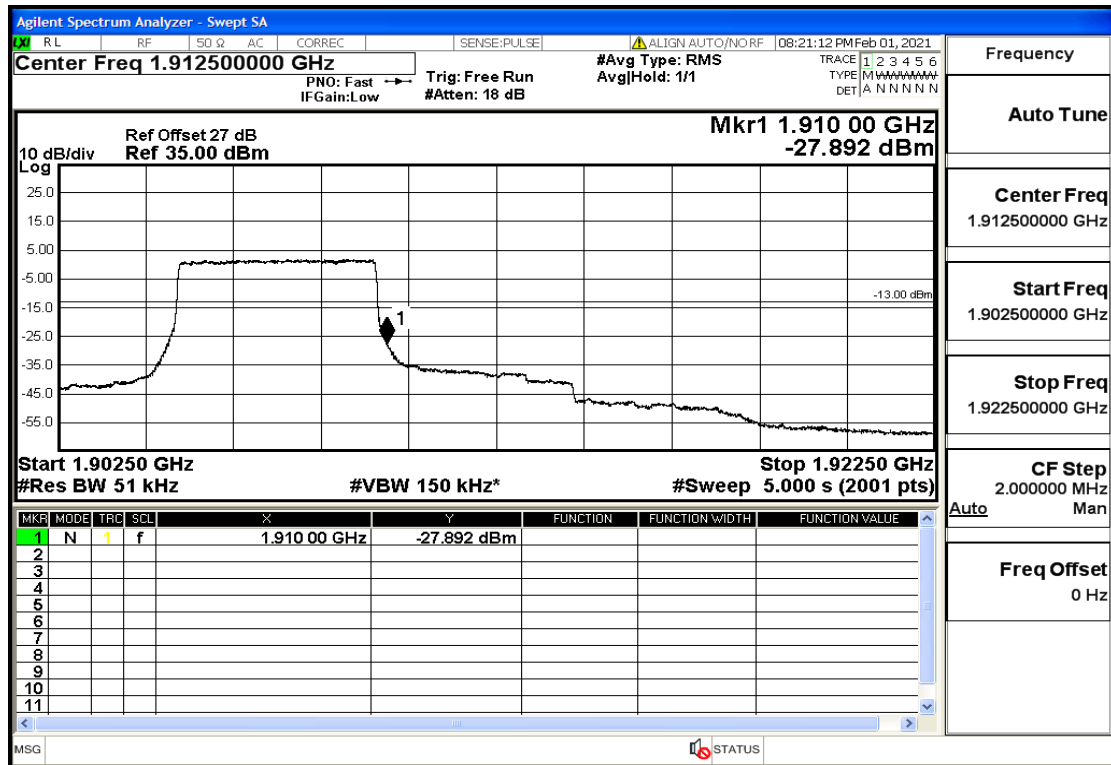

Appendix Test Data(Conducted) for LTE Band2

Product Name: FH Emergency Medical Device - V1-4G

Trade Mark: FastHelp

Test Model: FH-V1-4G

FCC ID: 2AJG4-FH-V1-4G

Environmental Conditions

Temperature:	23.8°C
Relative Humidity:	55%
ATM Pressure:	100.0 kPa
Test Engineer:	Anna Hu
Supervised by:	Hugo Chen
NOTE	For Band 2

Band2-3-1908.5-16QAM-15#LOW@Pass

Band2-3-1908.5-16QAM-1#HIGH@Pass

Band2-5-1852.5-QPSK-25#LOW@Pass

Band2-5-1852.5-QPSK-1#LOW@Pass

Band2-5-1852.5-16QAM-25#LOW@Pass

Band2-5-1852.5-16QAM-1#LOW@Pass

Band2-5-1907.5-QPSK-25#LOW@Pass