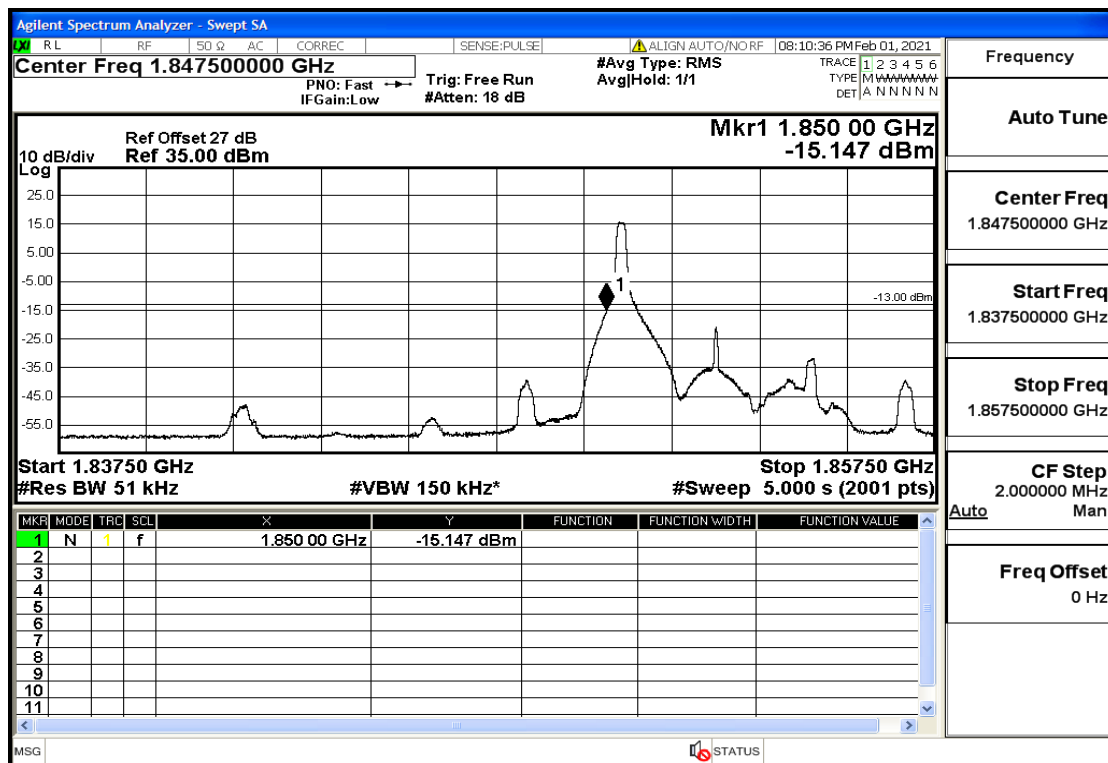

Appendix Test Data(Conducted) for LTE Band2

Product Name: FH Emergency Medical Device - V1-4G

Trade Mark: FastHelp

Test Model: FH-V1-4G

FCC ID: 2AJG4-FH-V1-4G

Environmental Conditions

Temperature:	23.8°C
Relative Humidity:	55%
ATM Pressure:	100.0 kPa
Test Engineer:	Anna Hu
Supervised by:	Hugo Chen
NOTE	For Band 2

Band2-3-1908.5-16QAM-15#LOW@Pass

Band2-3-1908.5-16QAM-1#HIGH@Pass

Band2-5-1852.5-QPSK-25#LOW@Pass

Band2-5-1852.5-QPSK-1#LOW@Pass

Band2-5-1852.5-16QAM-25#LOW@Pass

Band2-5-1852.5-16QAM-1#LOW@Pass

Band2-5-1907.5-QPSK-25#LOW@Pass