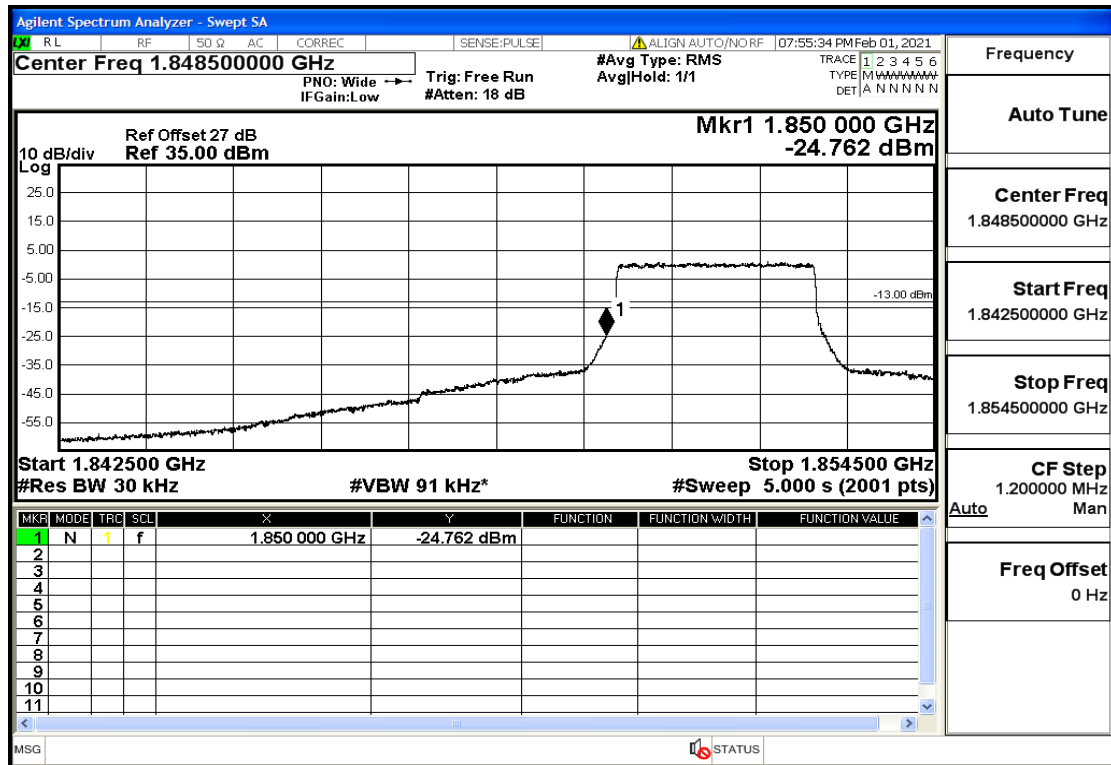

Appendix Test Data(Conducted) for LTE Band2

Product Name: FH Emergency Medical Device - V1-4G

Trade Mark: FastHelp

Test Model: FH-V1-4G

FCC ID: 2AJG4-FH-V1-4G

Environmental Conditions

Temperature:	23.8°C
Relative Humidity:	55%
ATM Pressure:	100.0 kPa
Test Engineer:	Anna Hu
Supervised by:	Hugo Chen
NOTE	For Band 2

Band2-1.4-1909.3-16QAM-1#HIGH@Pass

Band2-3-1851.5-QPSK-15#LOW@Pass

Band2-3-1851.5-QPSK-1#LOW@Pass

Band2-3-1851.5-16QAM-15#LOW@Pass

Band2-3-1851.5-16QAM-1#LOW@Pass

Band2-3-1908.5-QPSK-15#LOW@Pass

Band2-3-1908.5-QPSK-1#HIGH@Pass