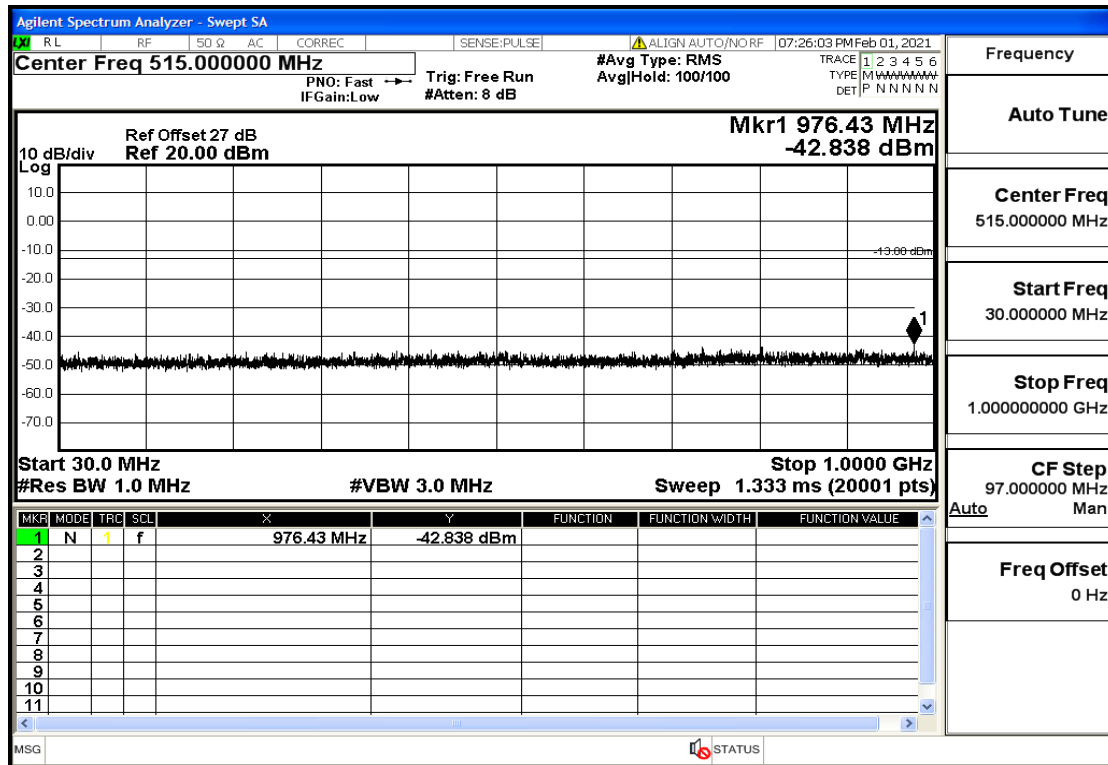

OB2-1.4-1880-QPSK-6#LOW@30mHz-1GHz@Pass