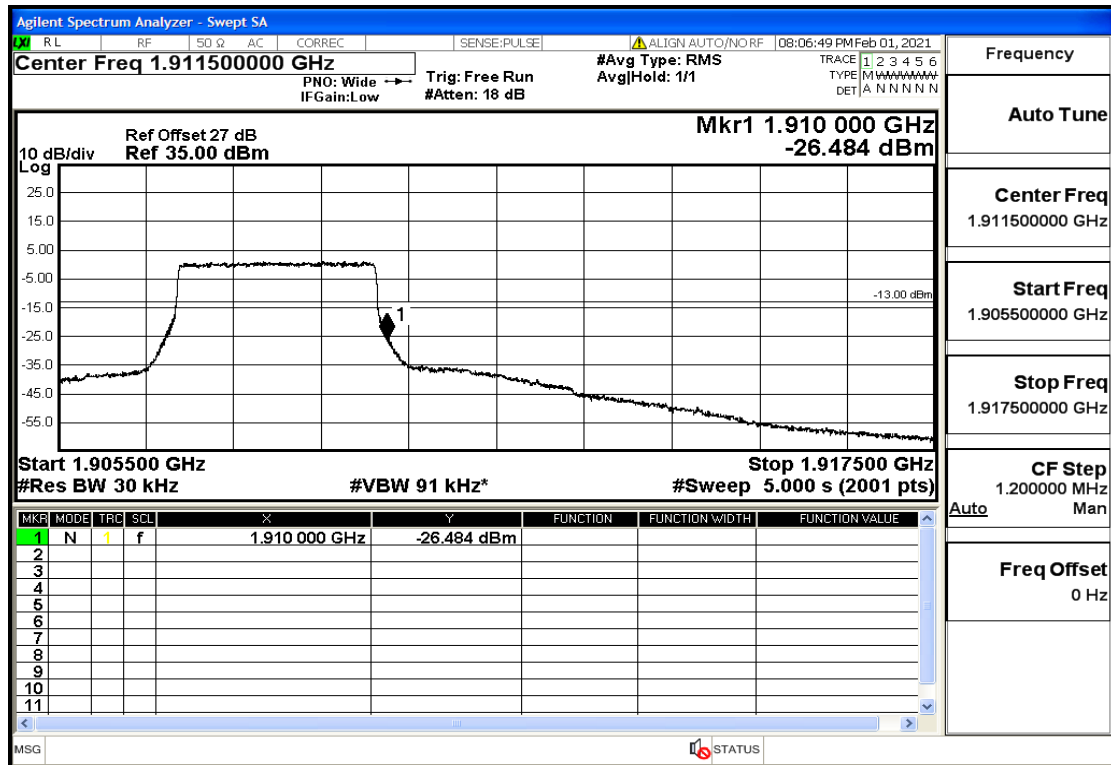

Band2-3-1908.5-16QAM-15#LOW@Pass