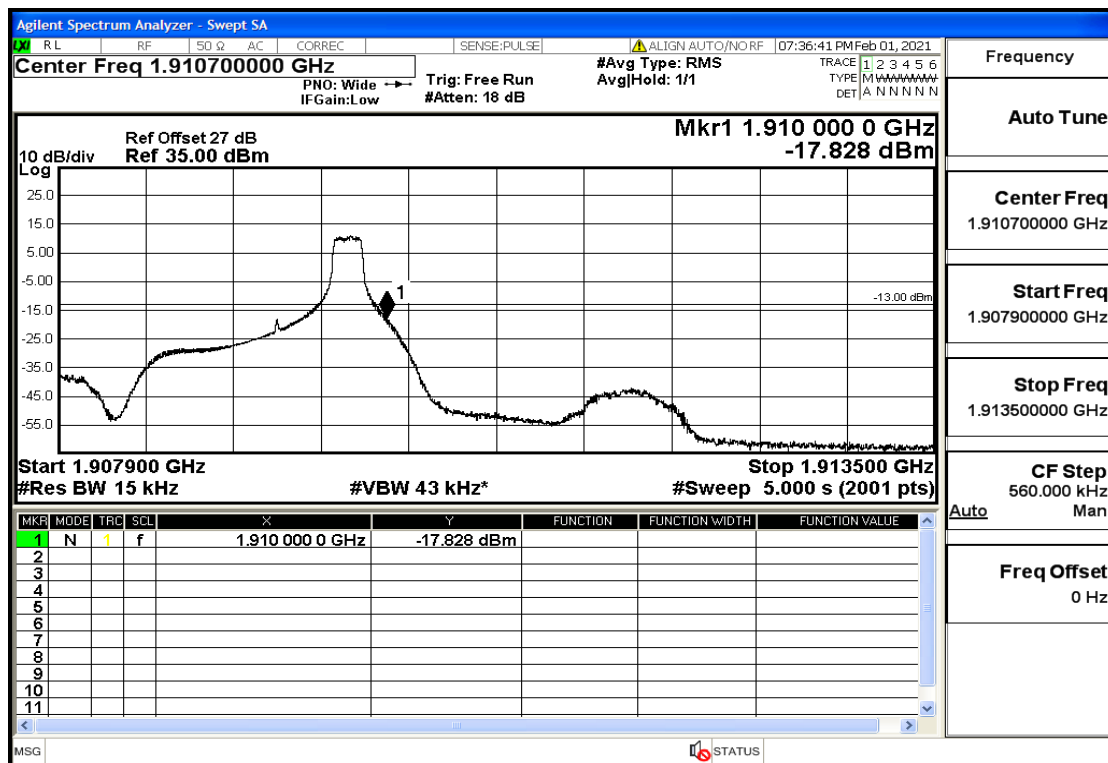

Band2-1.4-1909.3-16QAM-1#HIGH@Pass