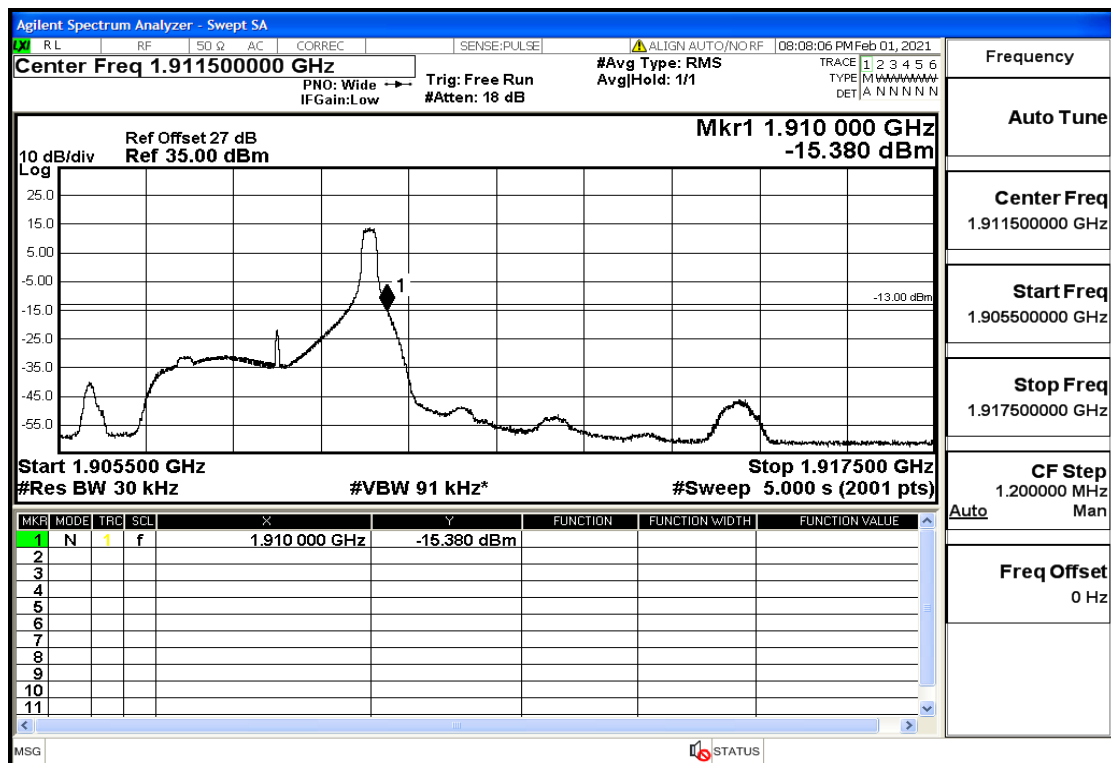

Band2-3-1908.5-16QAM-1#HIGH@Pass