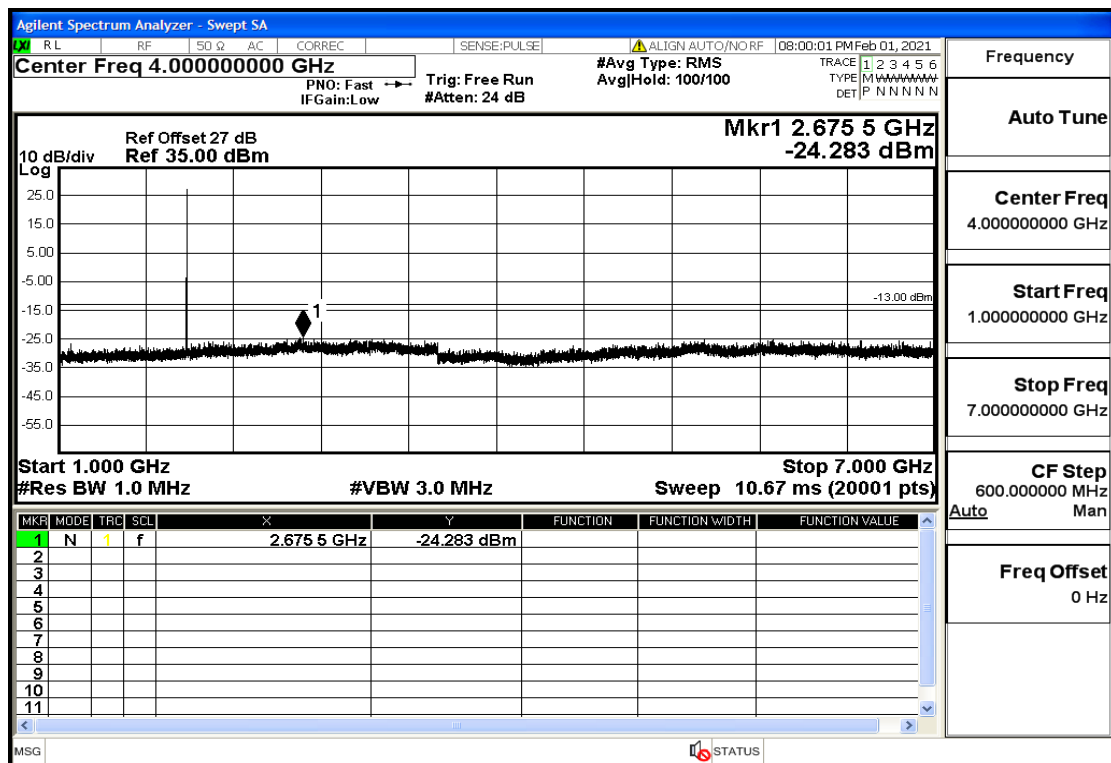

OB2-3-1880-QPSK-1#HIGH@1GHz-7GHz@Pass