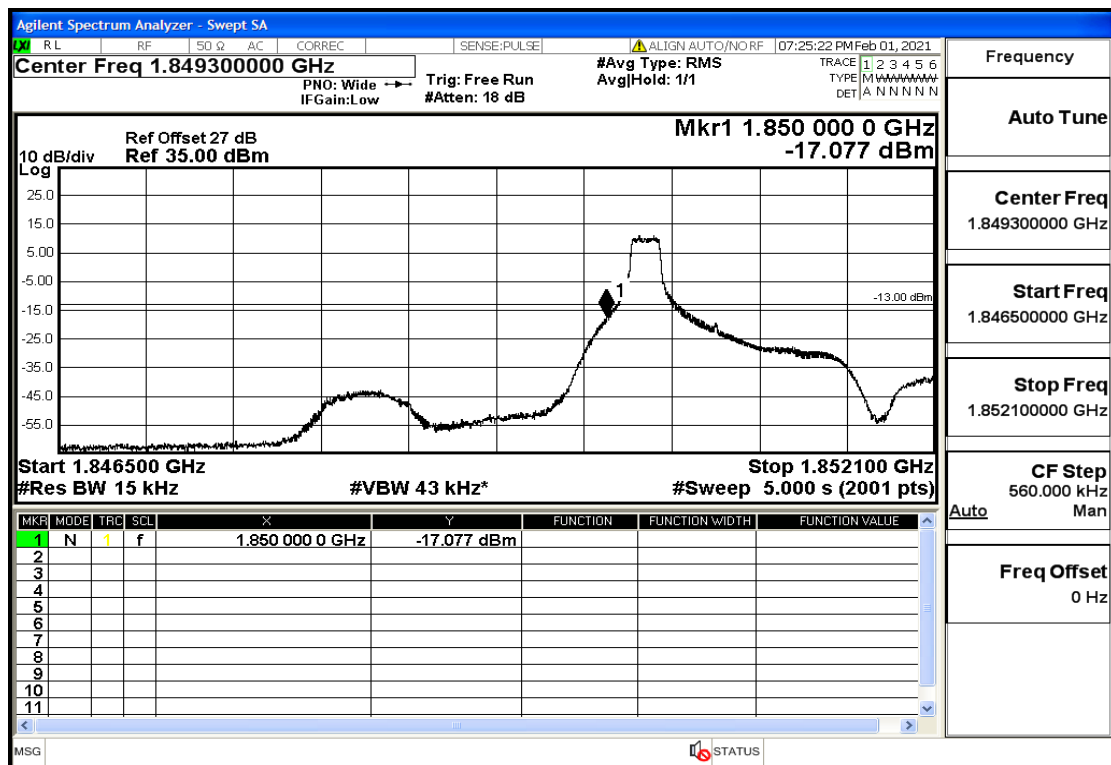

Appendix Test Data(Conducted) for LTE Band2

Product Name: FH Emergency Medical Device - V1-4G

Trade Mark: FastHelp

Test Model: FH-V1-4G

FCC ID: 2AJG4-FH-V1-4G

Environmental Conditions

Temperature:	23.8°C
Relative Humidity:	55%
ATM Pressure:	100.0 kPa
Test Engineer:	Anna Hu
Supervised by:	Hugo Chen
NOTE	For Band 2

Band2-1.4-1850.7-QPSK-6#LOW@Pass

Band2-1.4-1850.7-QPSK-1#LOW@Pass

Band2-1.4-1850.7-16QAM-6#LOW@Pass

Band2-1.4-1850.7-16QAM-1#LOW@Pass

Band2-1.4-1909.3-QPSK-6#LOW@Pass

Band2-1.4-1909.3-QPSK-1#HIGH@Pass

Band2-1.4-1909.3-16QAM-6#LOW@Pass