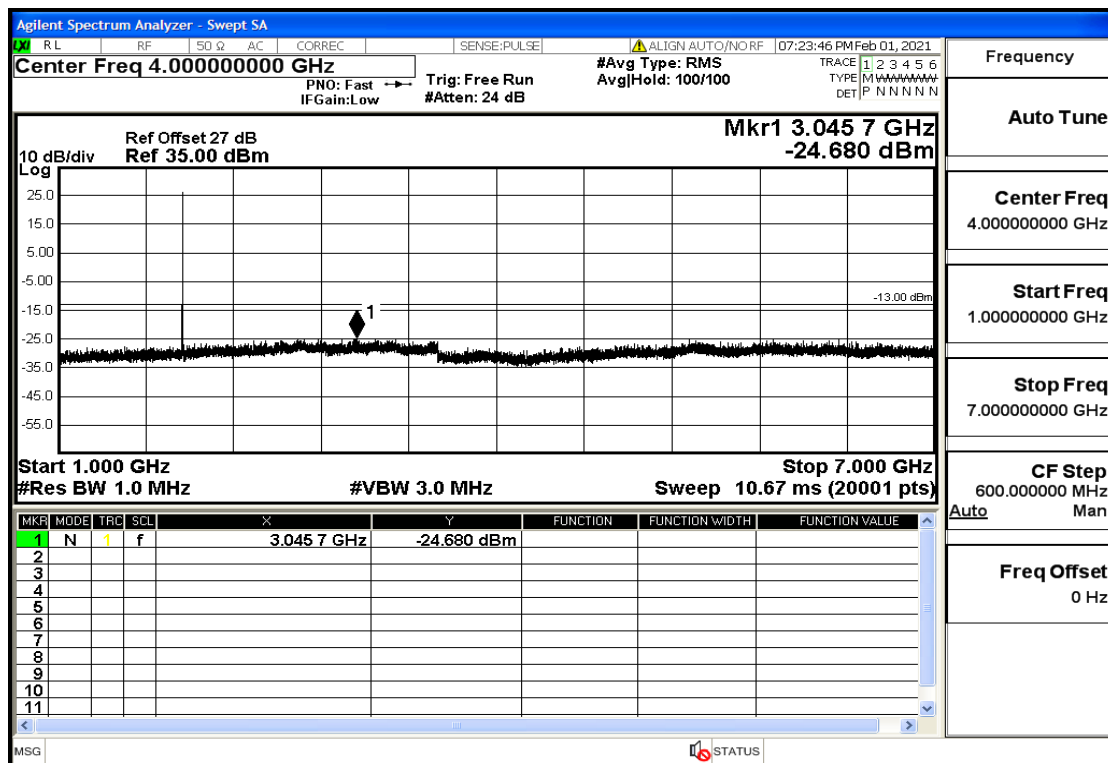

OB2-1.4-1850.7-QPSK-1#LOW@1GHz-7GHz@Pass

OB2-1.4-1850.7-QPSK-1#LOW@7GHz-13.6GHz@Pass

OB2-1.4-1850.7-QPSK-1#LOW@13.6GHz-20GHz@Pass

OB2-1.4-1850.7-QPSK-1#HIGH@30MHz-1GHz@Pass

OB2-1.4-1850.7-QPSK-1#HIGH@1GHz-7GHz@Pass