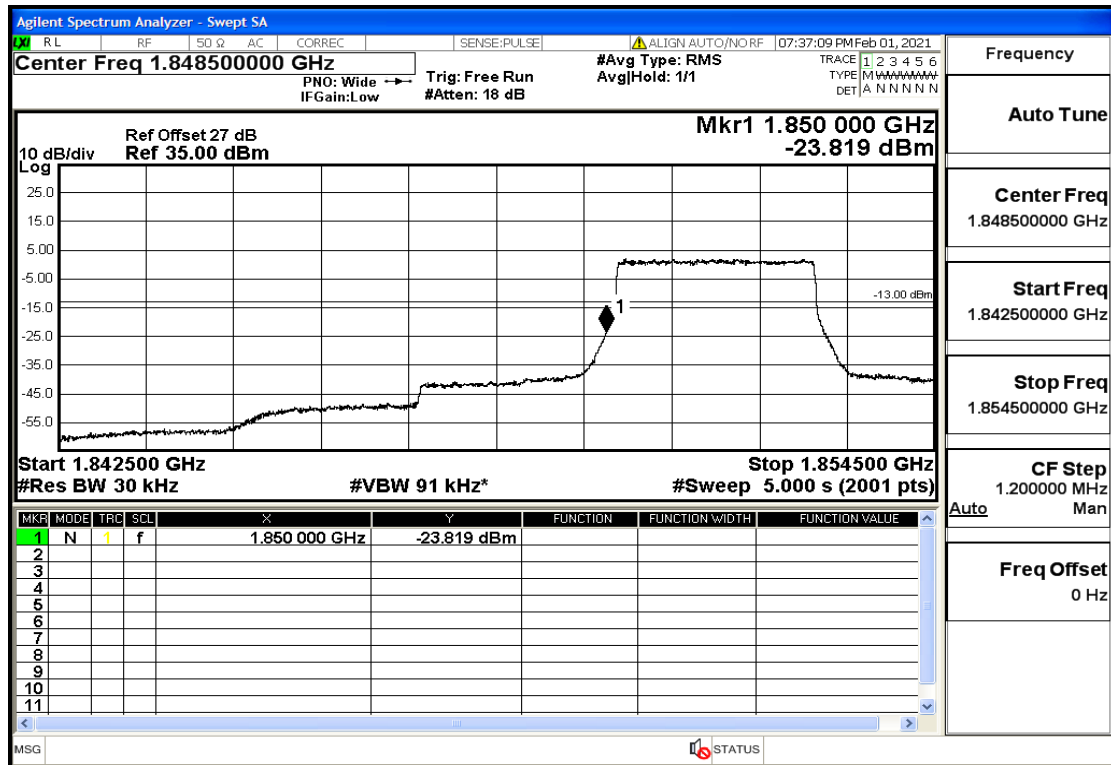

Band2-3-1851.5-QPSK-15#LOW@Pass