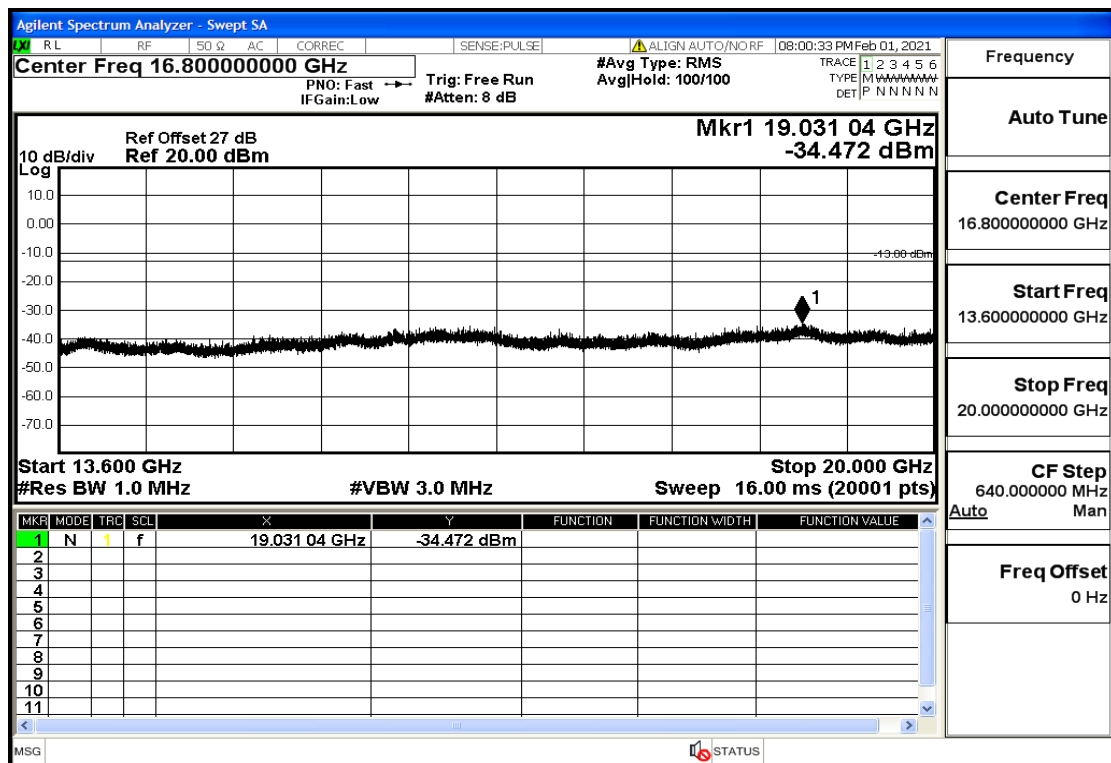

OB2-3-1880-QPSK-1#HIGH@13.6GHz-20GHz@Pass