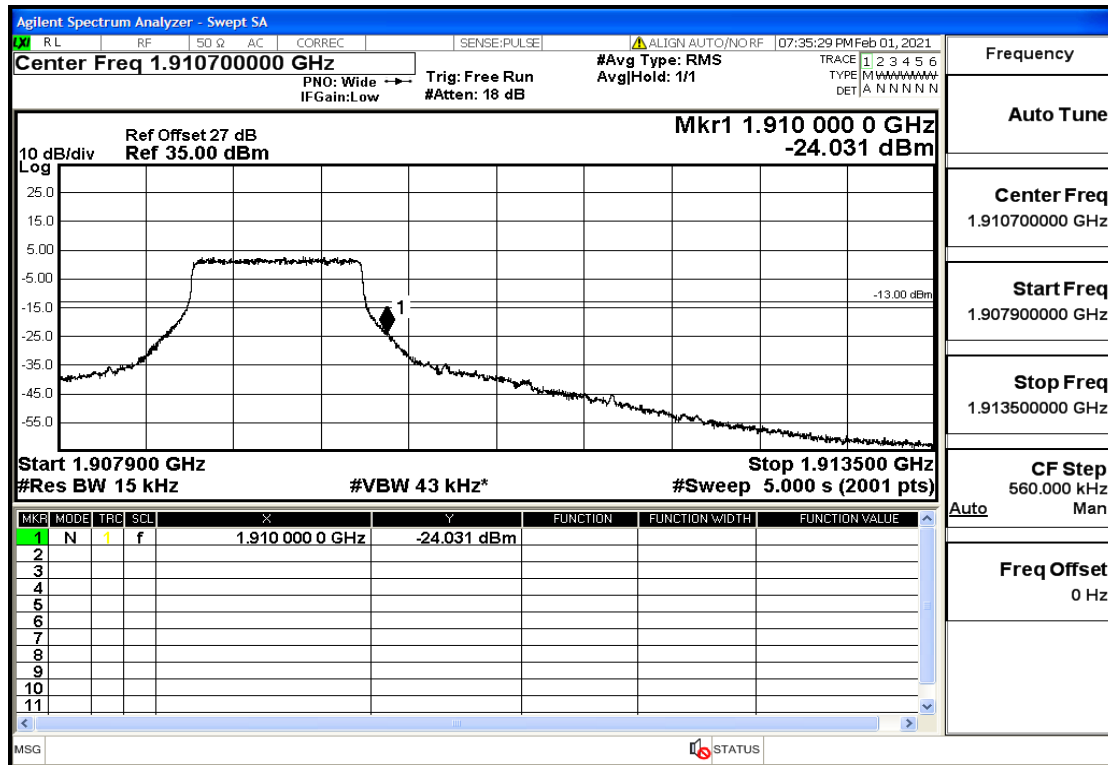

Appendix Test Data(Conducted) for LTE Band2

Product Name: FH Emergency Medical Device - V1-4G

Trade Mark: FastHelp

Test Model: FH-V1-4G

FCC ID: 2AJG4-FH-V1-4G

Environmental Conditions

Temperature:	23.8°C
Relative Humidity:	55%
ATM Pressure:	100.0 kPa
Test Engineer:	Anna Hu
Supervised by:	Hugo Chen
NOTE	For Band 2

Band2-1.4-1850.7-QPSK-6#LOW@Pass

Band2-1.4-1850.7-QPSK-1#LOW@Pass

Band2-1.4-1850.7-16QAM-6#LOW@Pass

Band2-1.4-1850.7-16QAM-1#LOW@Pass

Band2-1.4-1909.3-QPSK-6#LOW@Pass

Band2-1.4-1909.3-QPSK-1#HIGH@Pass

Band2-1.4-1909.3-16QAM-6#LOW@Pass