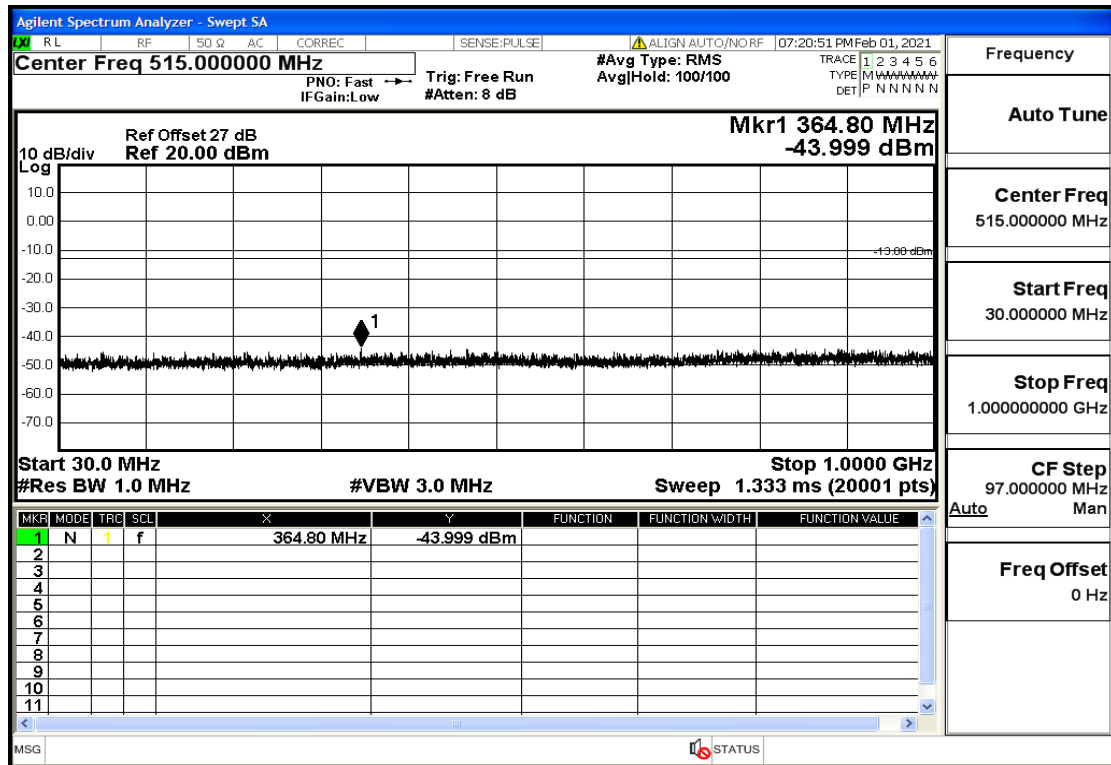

OB2-1.4-1850.7-QPSK-6#LOW@30mHz-1GHz@Pass