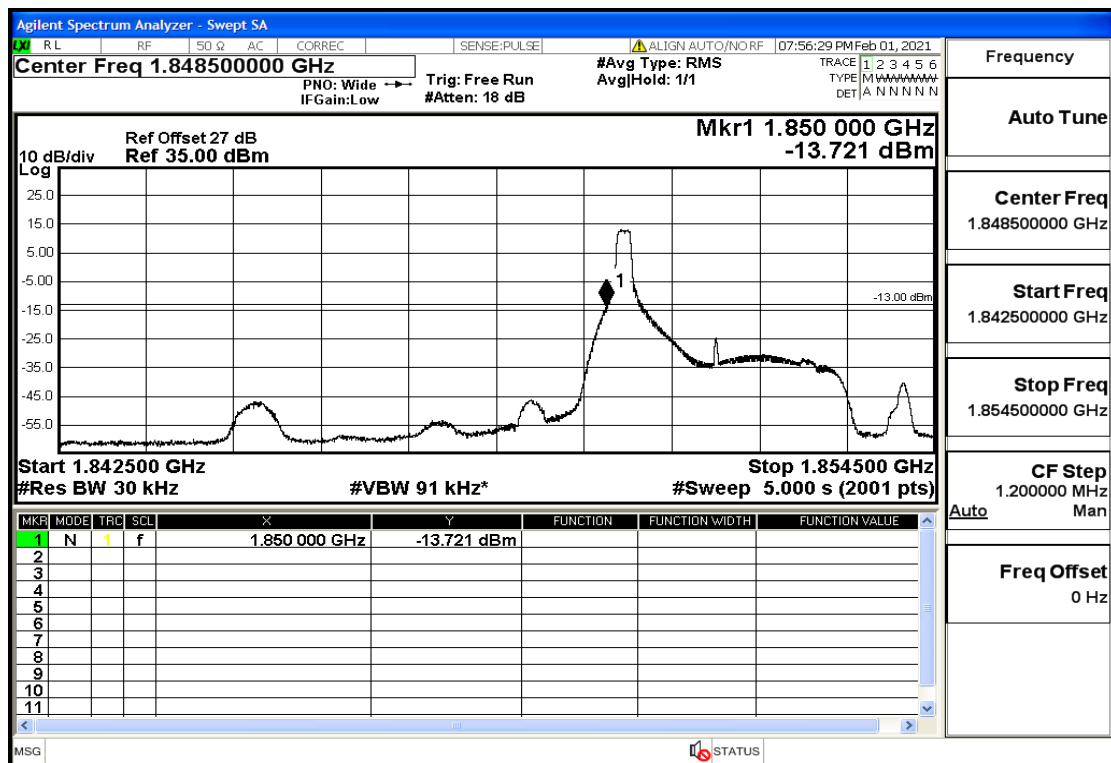

Band2-3-1851.5-16QAM-1#LOW@Pass