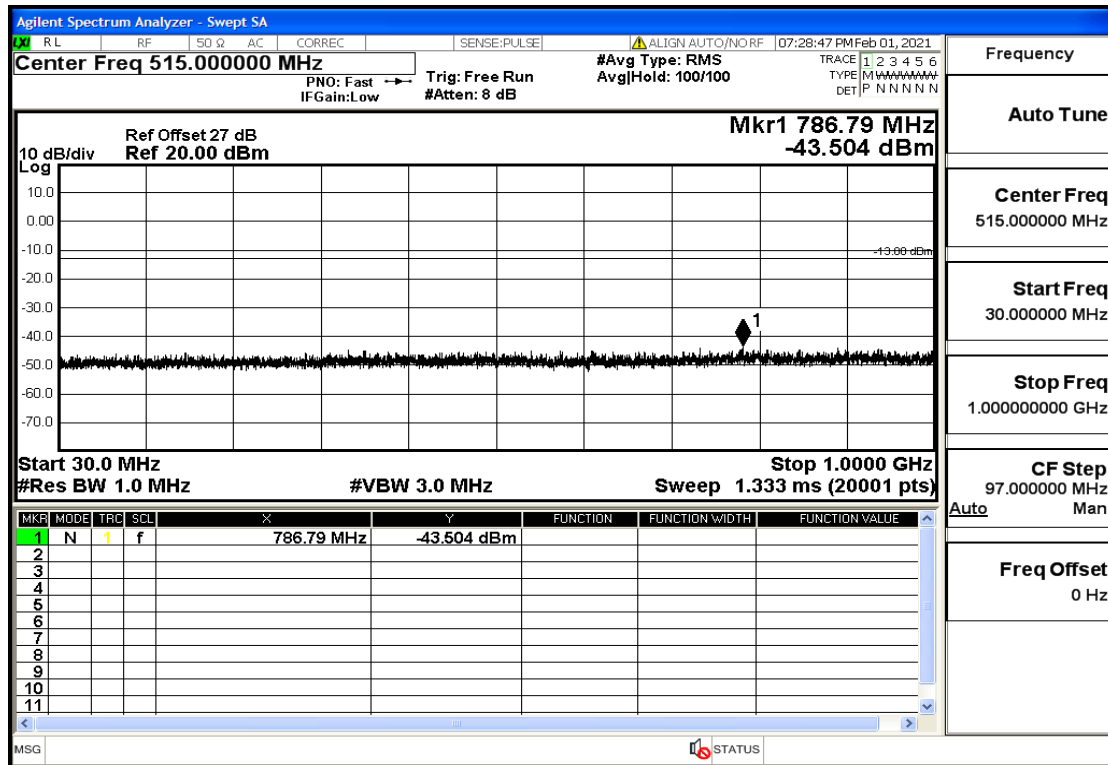

OB2-1.4-1880-QPSK-1#HIGH@30mHz-1GHz@Pass