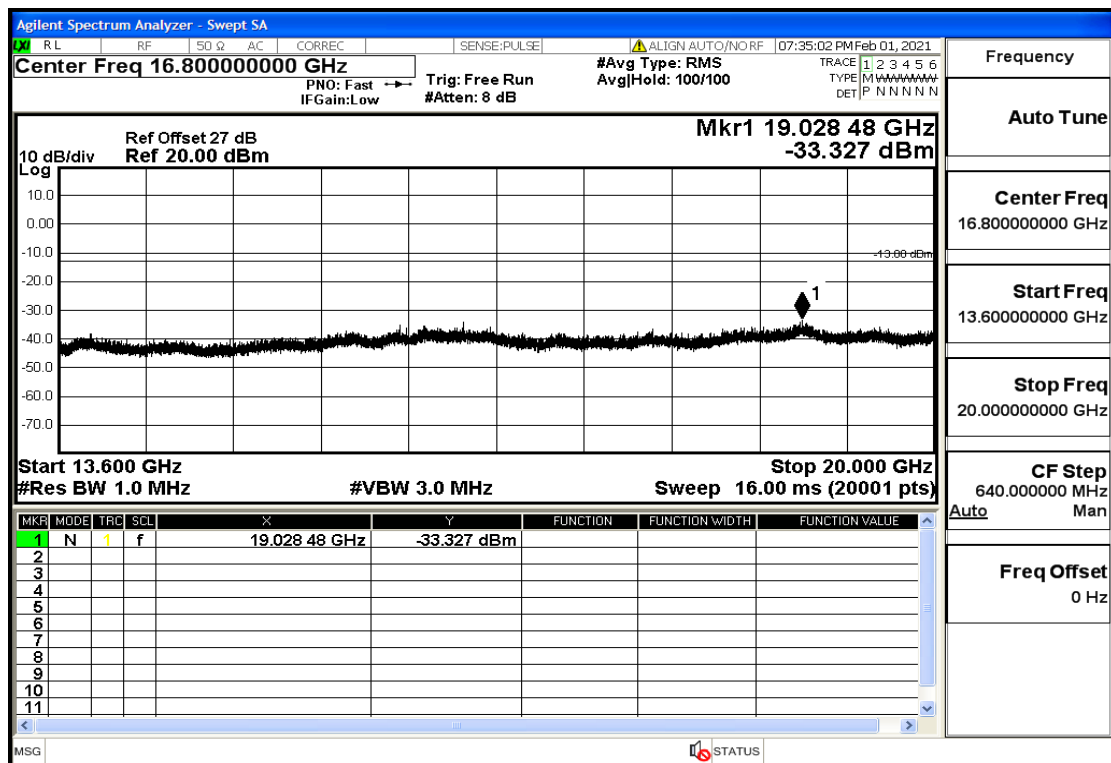

OB2-1.4-1909.3-QPSK-1#HIGH@13.6GHz-20GHz@Pass