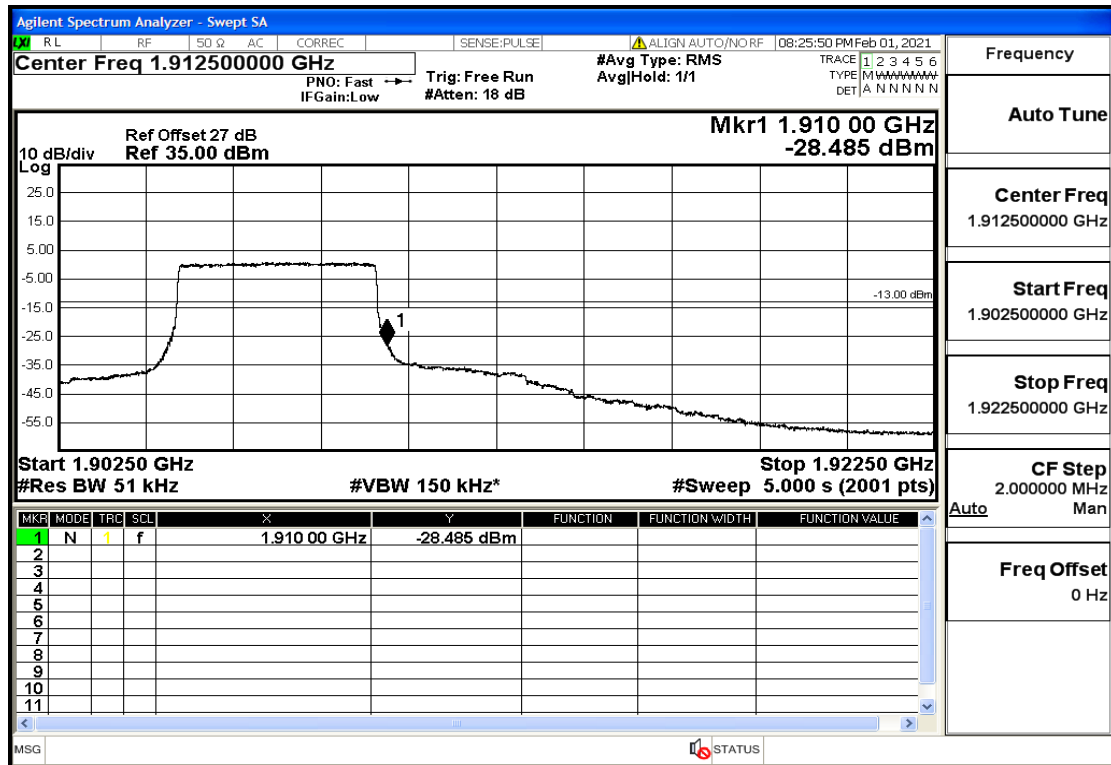

Band2-5-1907.5-16QAM-25#LOW@Pass