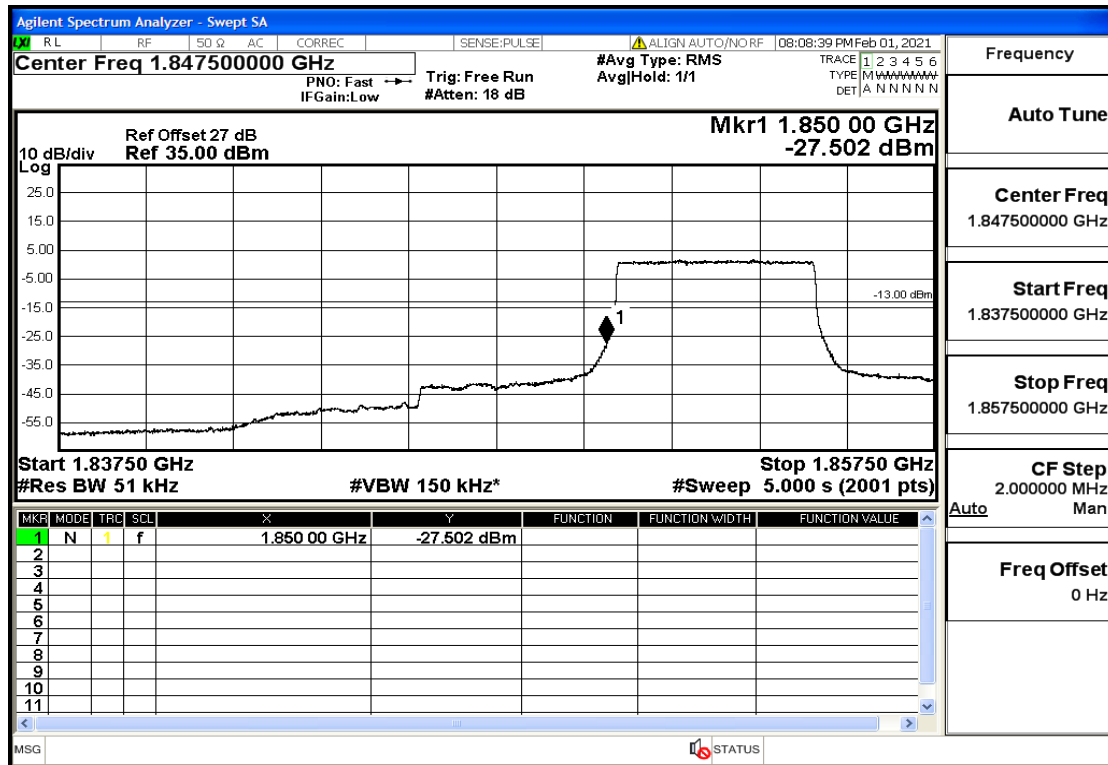

Band2-5-1852.5-QPSK-25#LOW@Pass