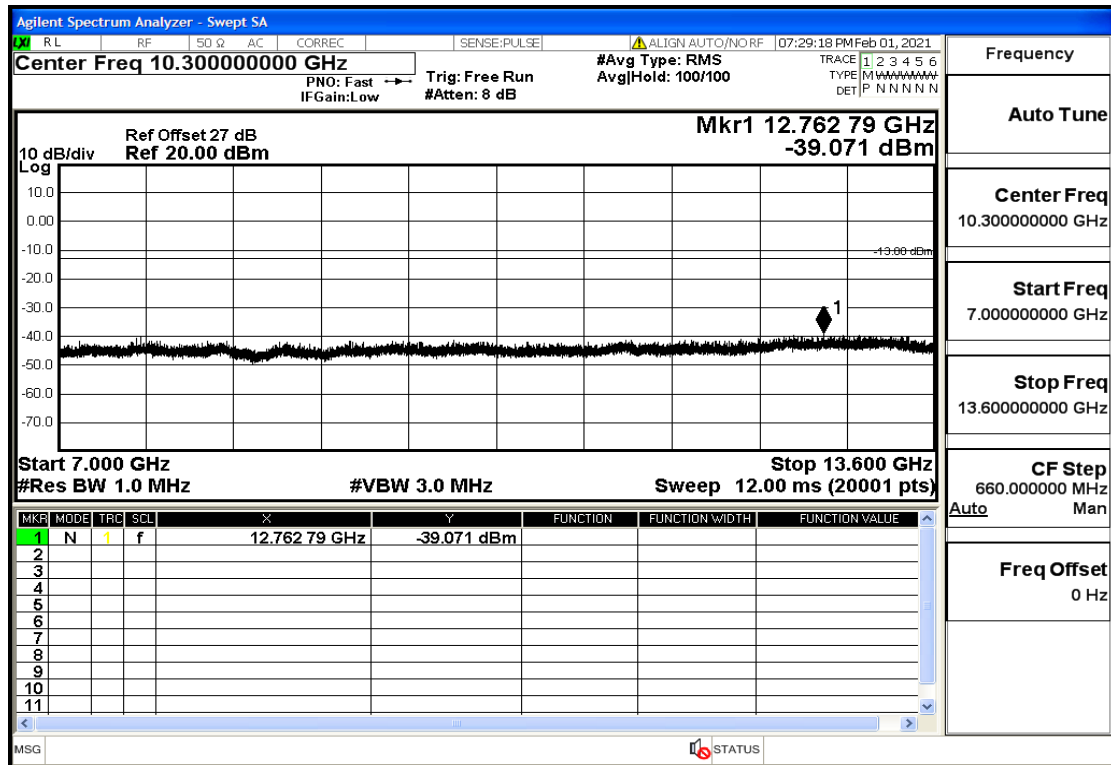

OB2-1.4-1880-QPSK-1#HIGH@7GHz-13.6GHz@Pass