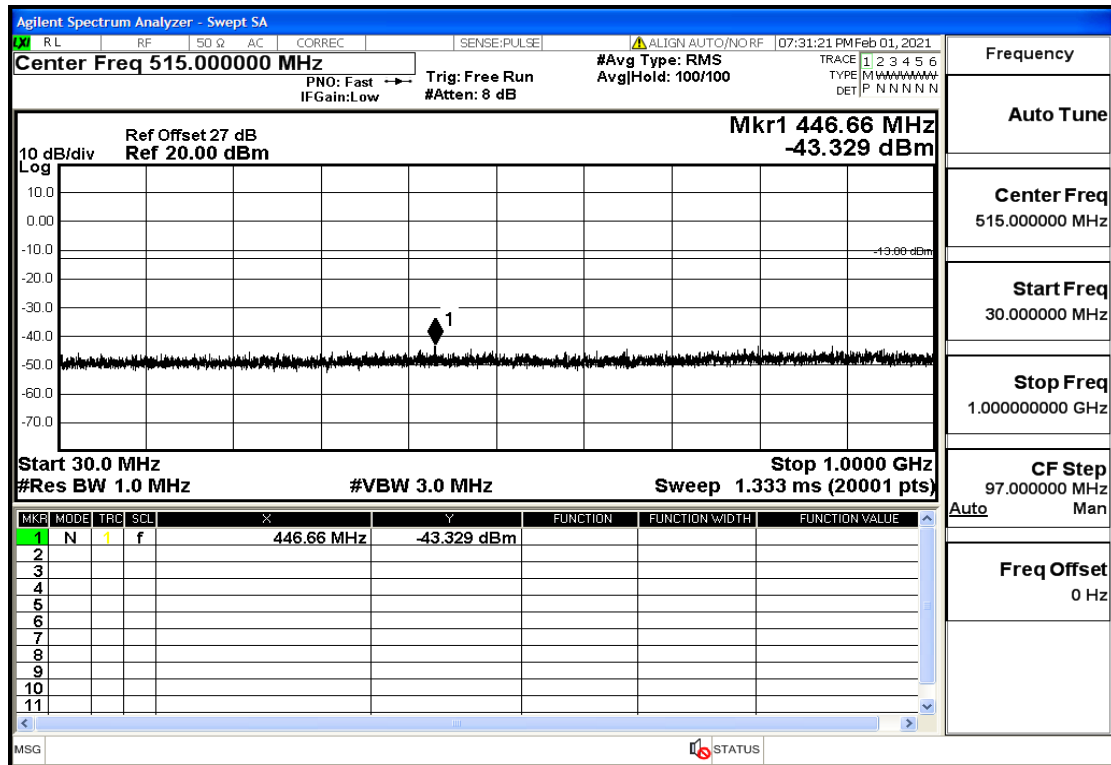

OB2-1.4-1880-QPSK-1#HIGH@30mHz-1GHz@Pass

OB2-1.4-1880-QPSK-1#HIGH@1GHz-7GHz@Pass

OB2-1.4-1880-QPSK-1#HIGH@7GHz-13.6GHz@Pass

OB2-1.4-1880-QPSK-1#HIGH@13.6GHz-20GHz@Pass

OB2-1.4-1909.3-QPSK-6#LOW@30mHz-1GHz@Pass