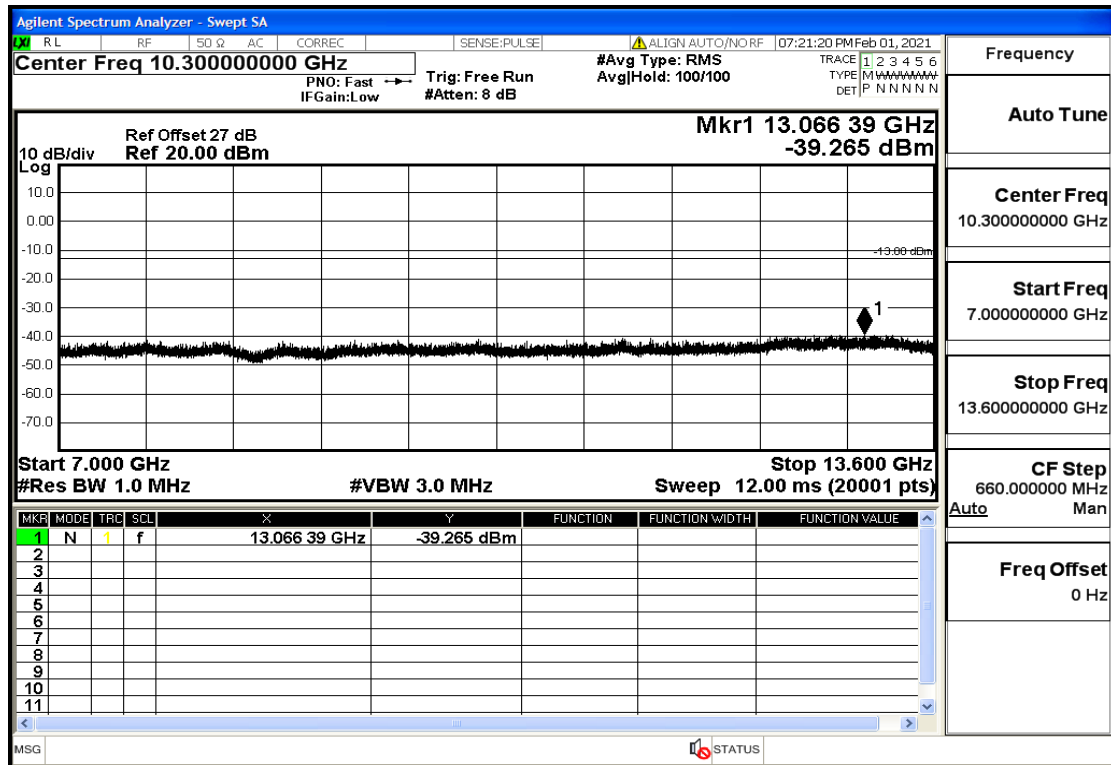

OB2-1.4-1850.7-QPSK-6#LOW@7GHz-13.6GHz@Pass