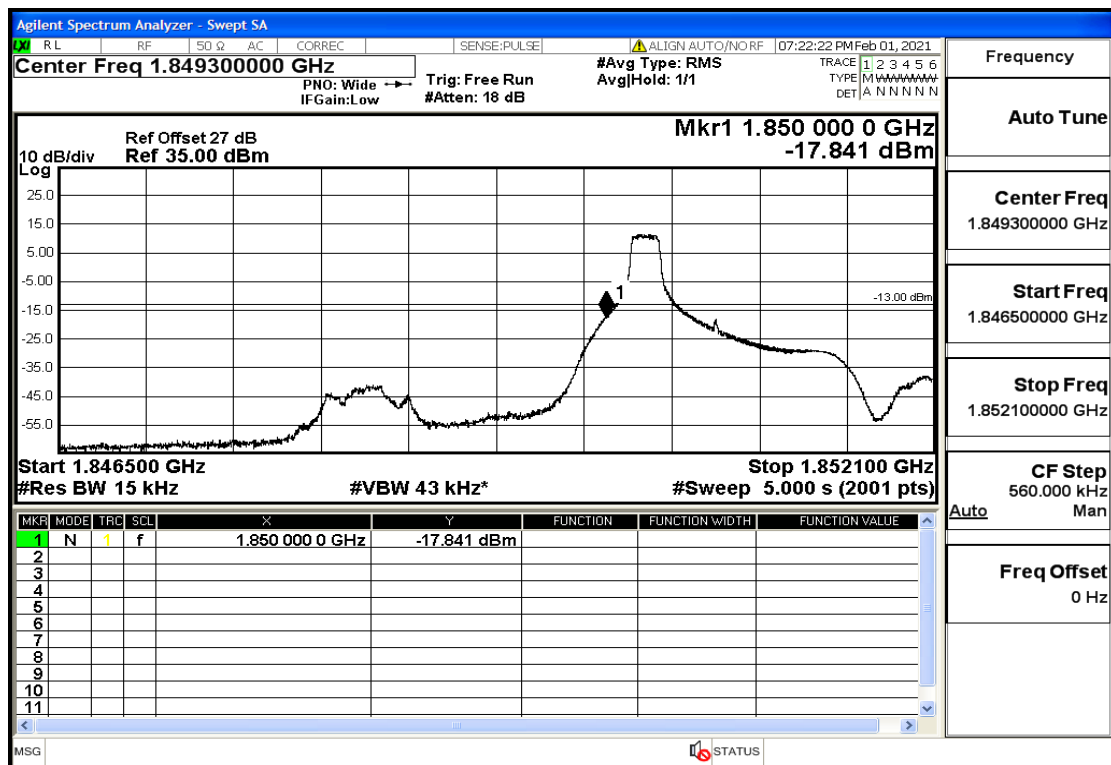

Band2-1.4-1850.7-QPSK-1#LOW@Pass