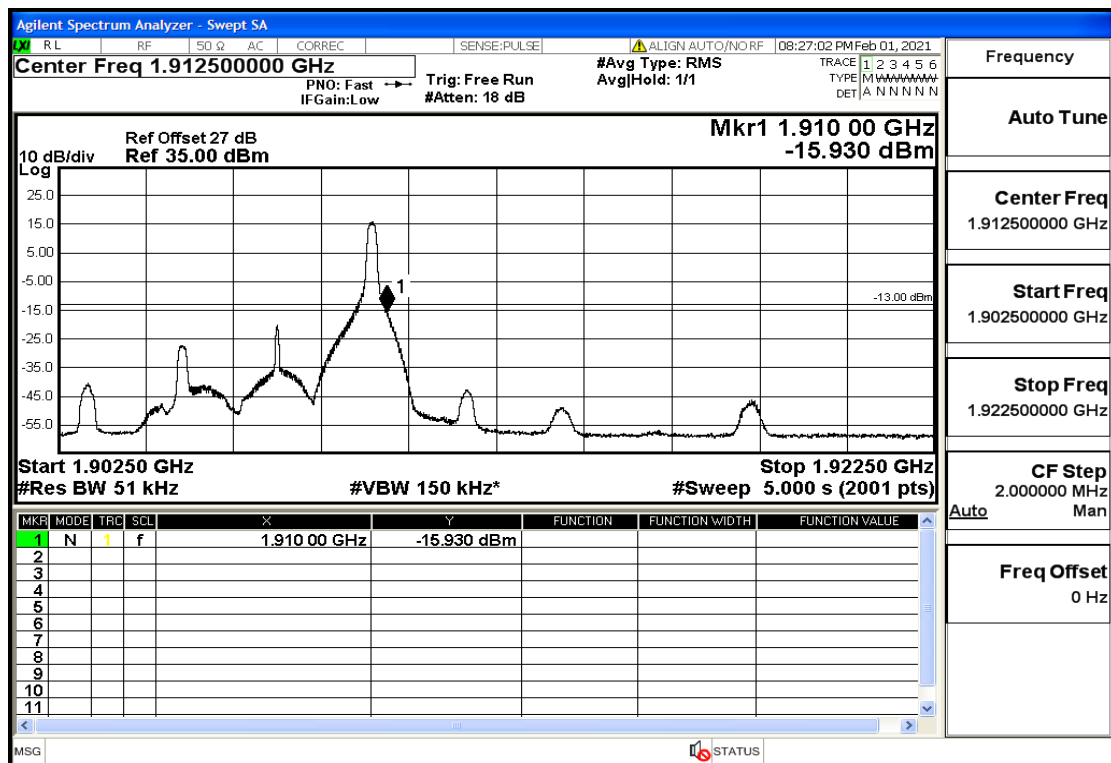

Band2-5-1907.5-16QAM-1#HIGH@Pass