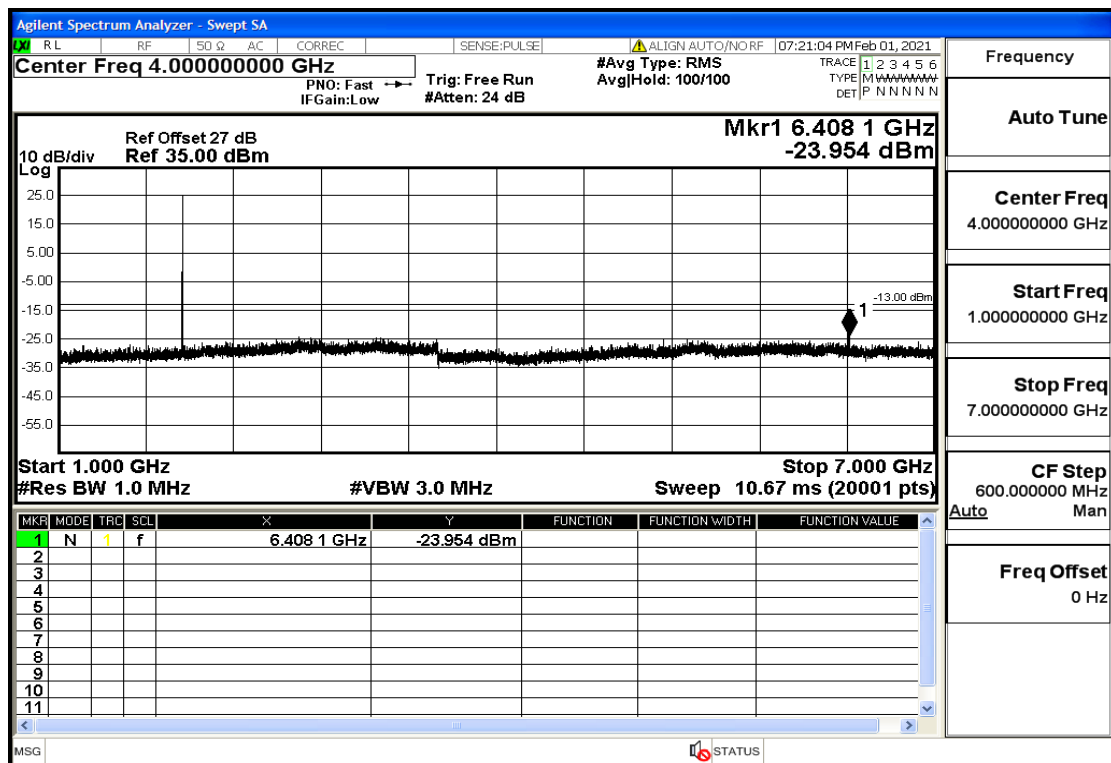

OB2-1.4-1850.7-QPSK-6#LOW@1GHz-7GHz@Pass