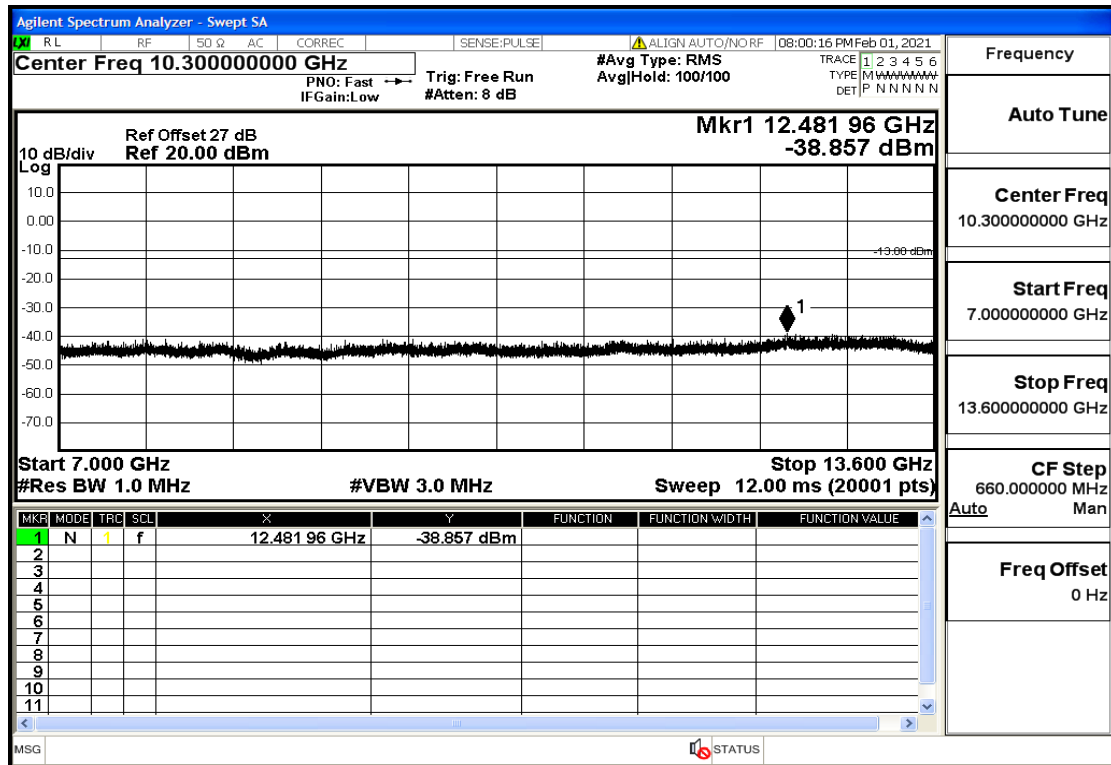

OB2-3-1880-QPSK-1#HIGH@7GHz-13.6GHz@Pass