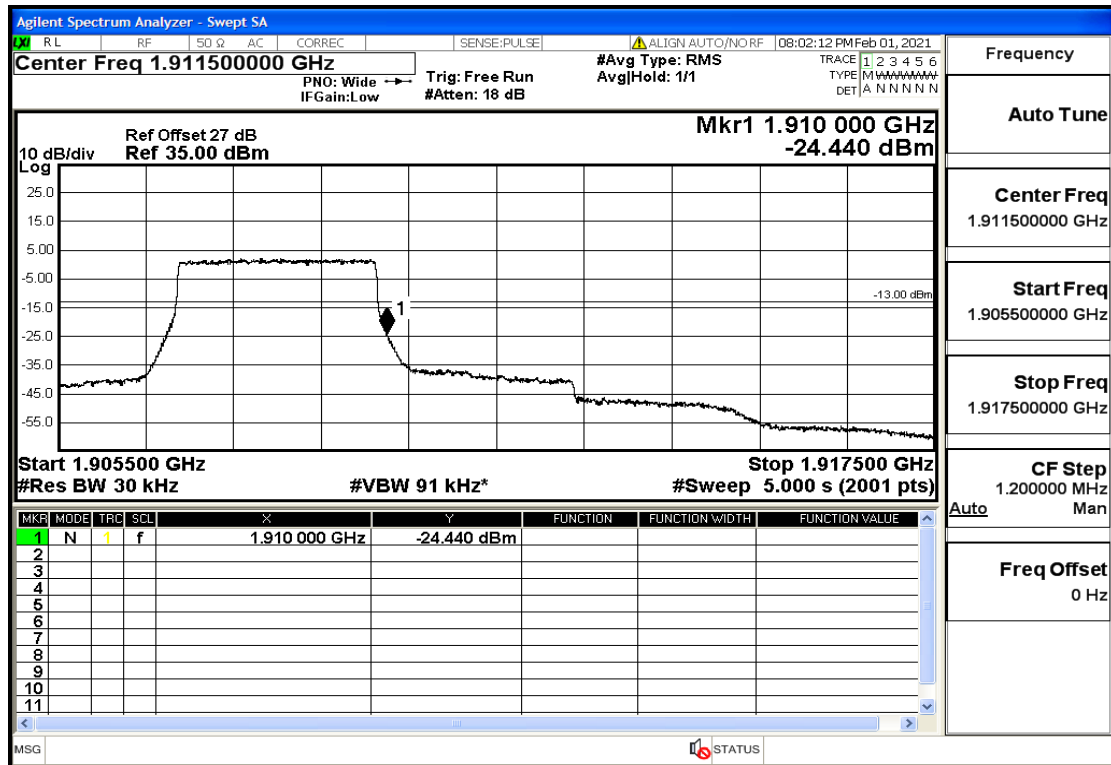

Appendix Test Data(Conducted) for LTE Band2

Product Name: FH Emergency Medical Device - V1-4G

Trade Mark: FastHelp

Test Model: FH-V1-4G

FCC ID: 2AJG4-FH-V1-4G

Environmental Conditions

Temperature:	23.8°C
Relative Humidity:	55%
ATM Pressure:	100.0 kPa
Test Engineer:	Anna Hu
Supervised by:	Hugo Chen
NOTE	For Band 2

Band2-1.4-1909.3-16QAM-1#HIGH@Pass

Band2-3-1851.5-QPSK-15#LOW@Pass

Band2-3-1851.5-QPSK-1#LOW@Pass

Band2-3-1851.5-16QAM-15#LOW@Pass

Band2-3-1851.5-16QAM-1#LOW@Pass

Band2-3-1908.5-QPSK-15#LOW@Pass

Band2-3-1908.5-QPSK-1#HIGH@Pass