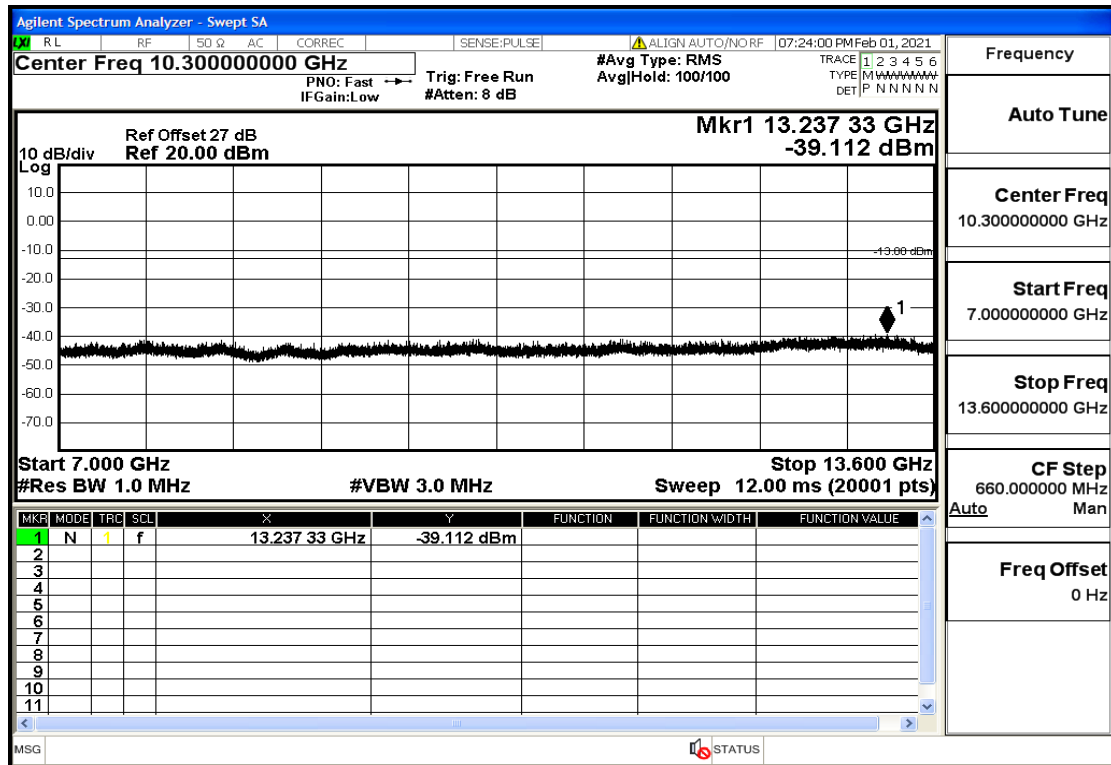

OB2-1.4-1850.7-QPSK-1#HIGH@7GHz-13.6GHz@Pass