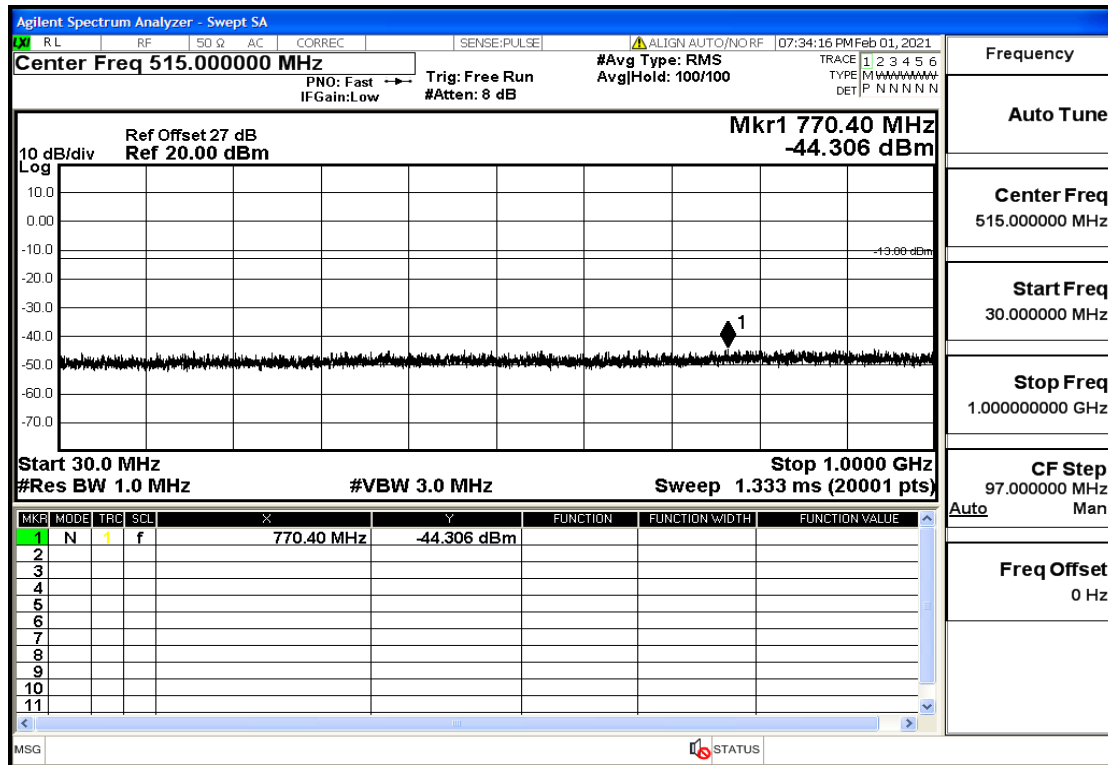

OB2-1.4-1909.3-QPSK-1#HIGH@30MHz-1GHz@Pass