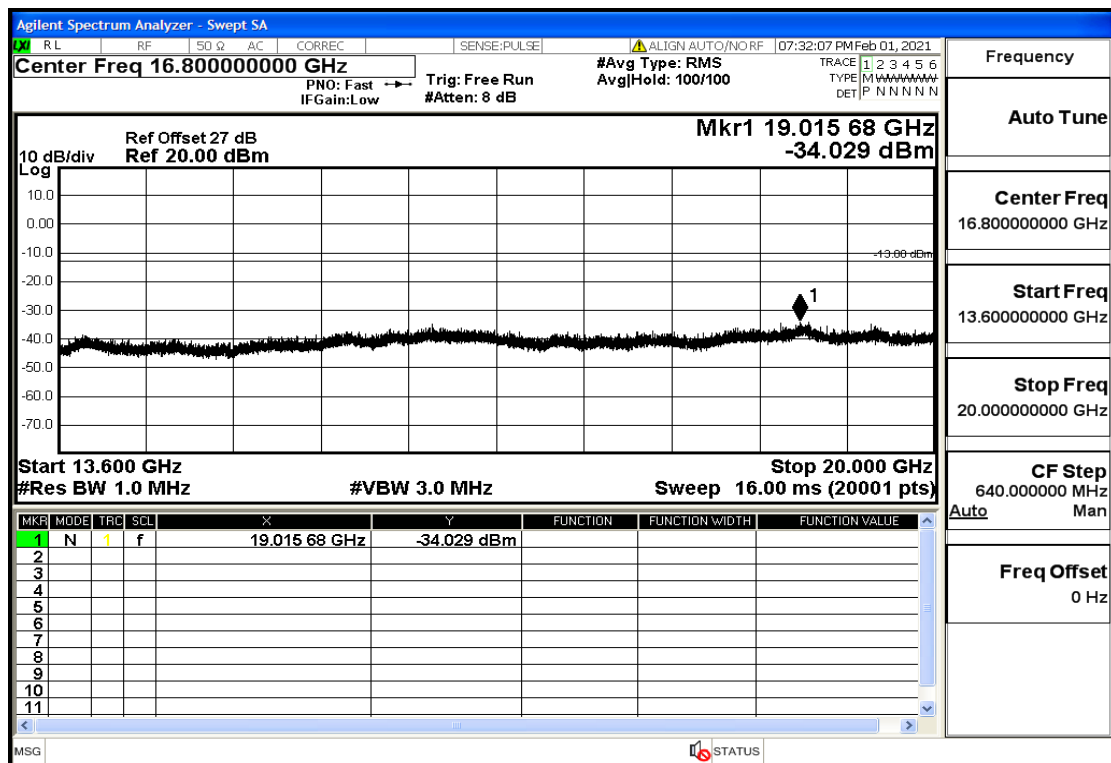

OB2-1.4-1909.3-QPSK-6#LOW@13.6GHz-20GHz@Pass