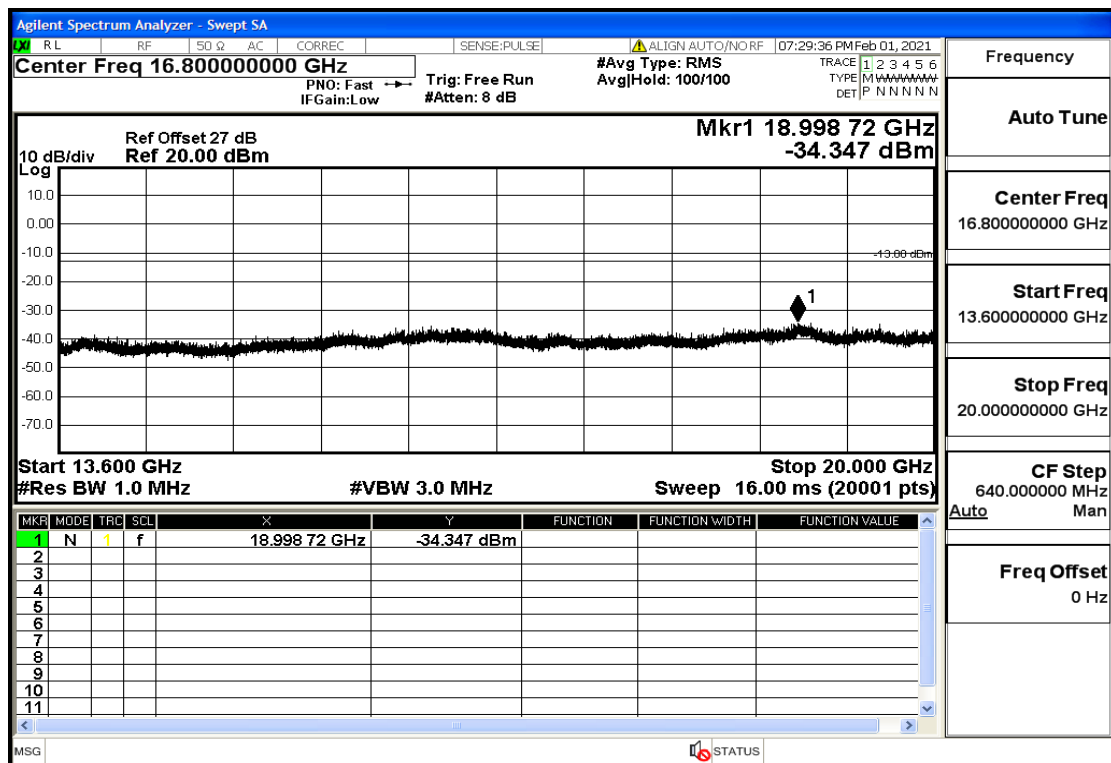

OB2-1.4-1880-QPSK-1#HIGH@30mHz-1GHz@Pass

OB2-1.4-1880-QPSK-1#HIGH@1GHz-7GHz@Pass

OB2-1.4-1880-QPSK-1#HIGH@7GHz-13.6GHz@Pass

OB2-1.4-1880-QPSK-1#HIGH@13.6GHz-20GHz@Pass

OB2-1.4-1909.3-QPSK-6#LOW@30mHz-1GHz@Pass