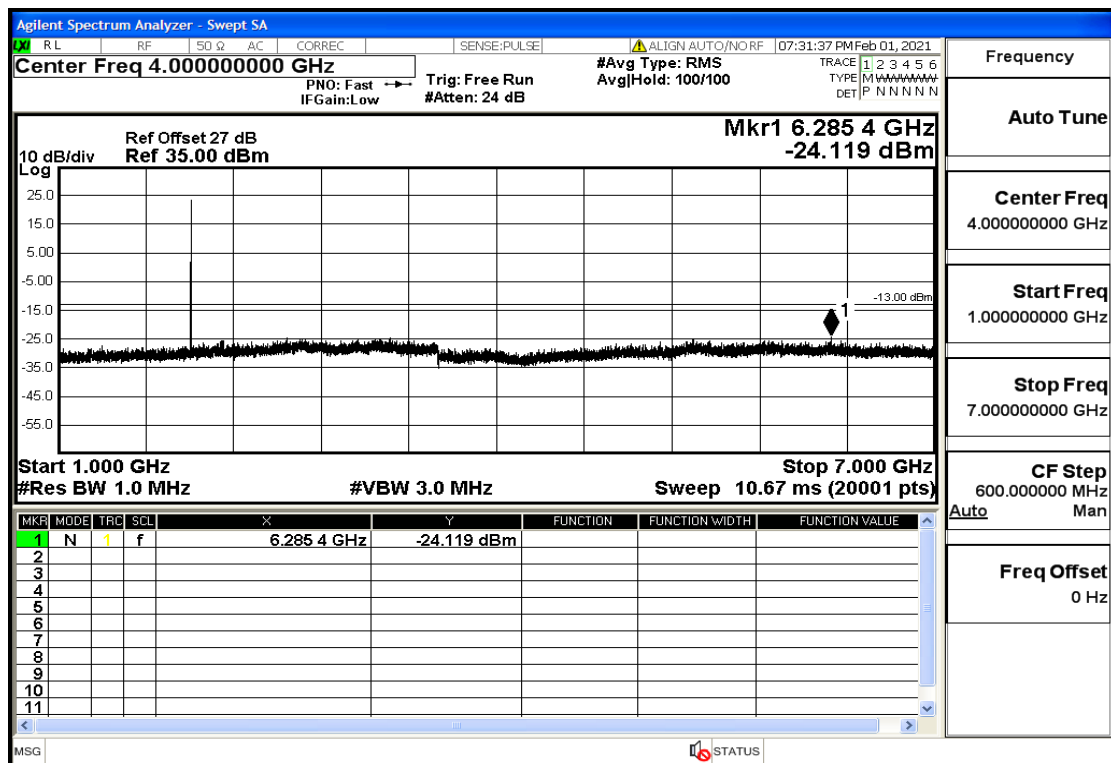

OB2-1.4-1909.3-QPSK-6#LOW@1GHz-7GHz@Pass