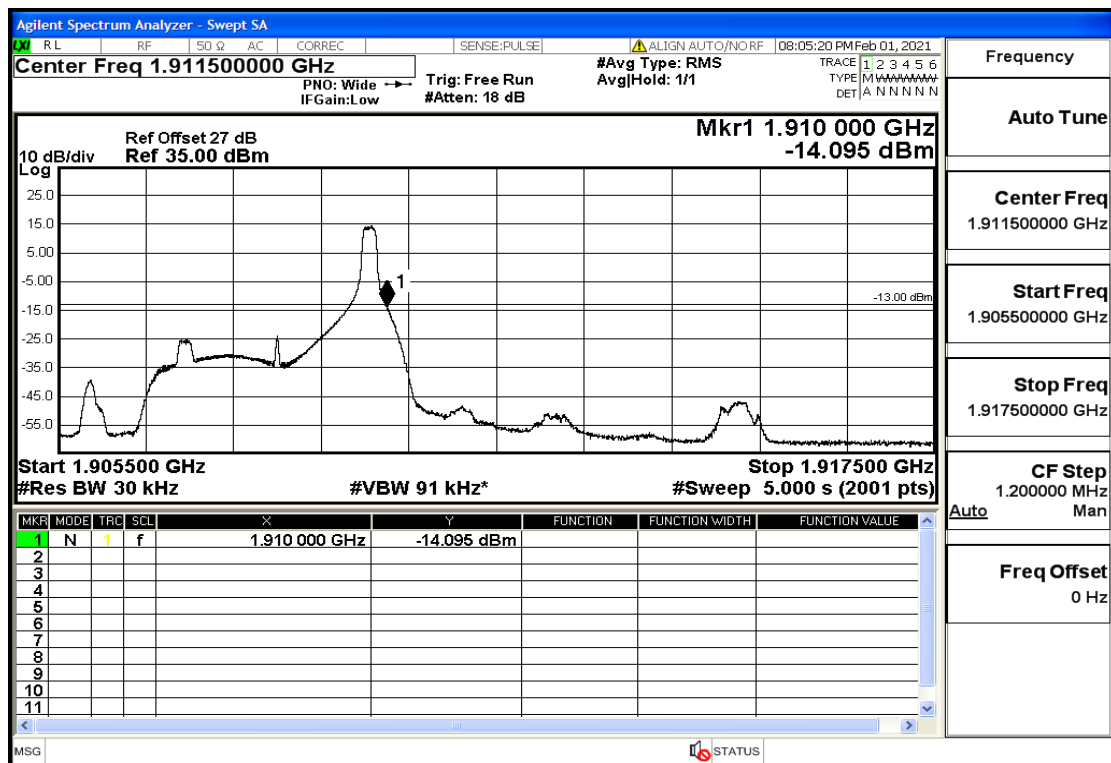

Appendix Test Data(Conducted) for LTE Band2

Product Name: FH Emergency Medical Device - V1-4G

Trade Mark: FastHelp

Test Model: FH-V1-4G

FCC ID: 2AJG4-FH-V1-4G

Environmental Conditions

Temperature:	23.8°C
Relative Humidity:	55%
ATM Pressure:	100.0 kPa
Test Engineer:	Anna Hu
Supervised by:	Hugo Chen
NOTE	For Band 2

Band2-1.4-1909.3-16QAM-1#HIGH@Pass

Band2-3-1851.5-QPSK-15#LOW@Pass

Band2-3-1851.5-QPSK-1#LOW@Pass

Band2-3-1851.5-16QAM-15#LOW@Pass

Band2-3-1851.5-16QAM-1#LOW@Pass

Band2-3-1908.5-QPSK-15#LOW@Pass

Band2-3-1908.5-QPSK-1#HIGH@Pass