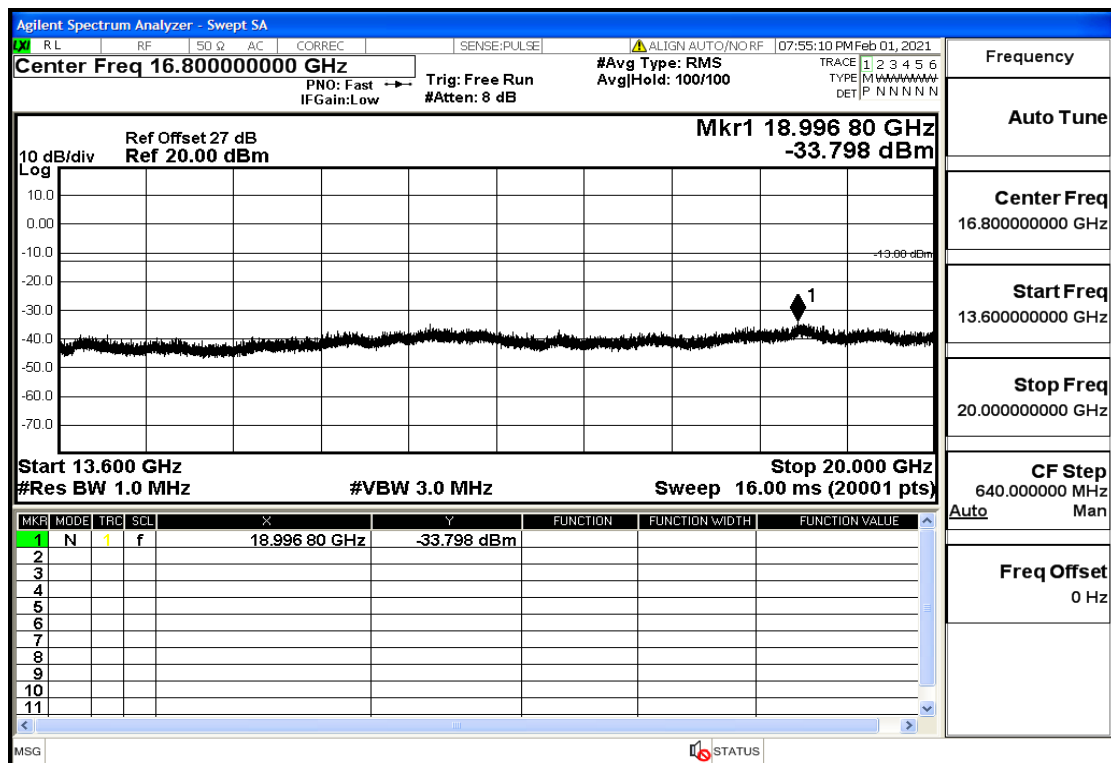

OB2-3-1851.5-QPSK-1#HIGH@13.6GHz-20GHz@Pass