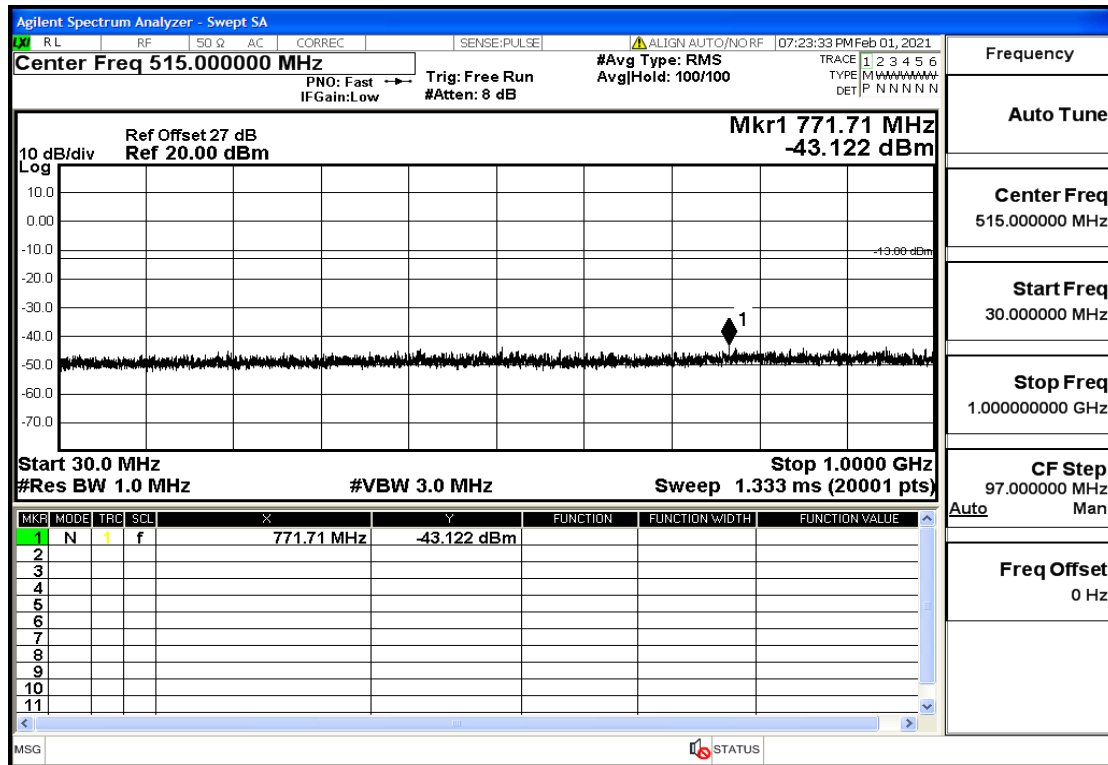

OB2-1.4-1850.7-QPSK-1#LOW@1GHz-7GHz@Pass

OB2-1.4-1850.7-QPSK-1#LOW@7GHz-13.6GHz@Pass

OB2-1.4-1850.7-QPSK-1#LOW@13.6GHz-20GHz@Pass

OB2-1.4-1850.7-QPSK-1#HIGH@30MHz-1GHz@Pass

OB2-1.4-1850.7-QPSK-1#HIGH@1GHz-7GHz@Pass