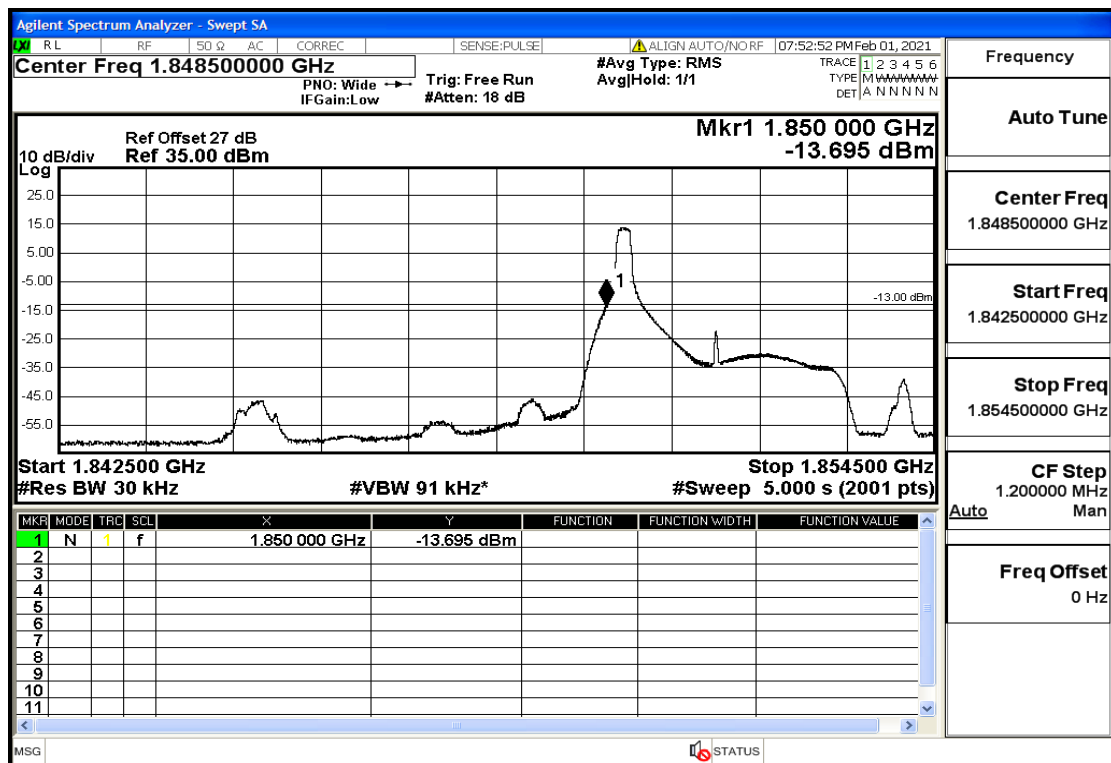

Band2-3-1851.5-QPSK-1#LOW@Pass