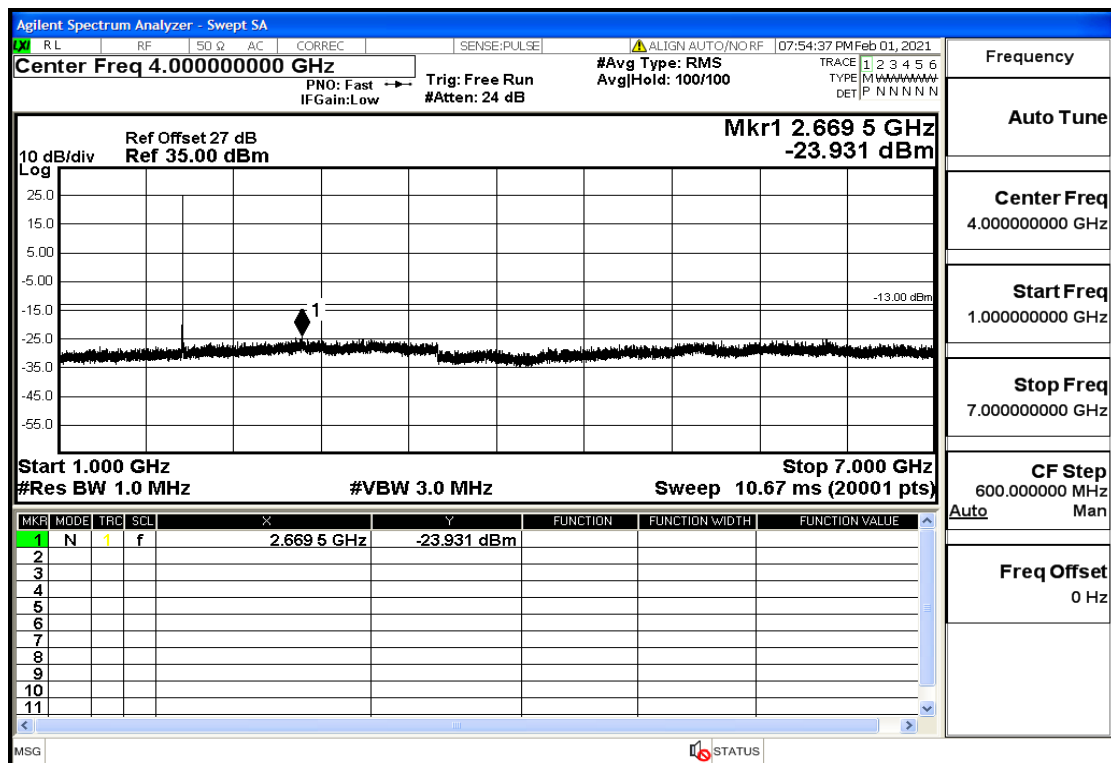

OB2-3-1851.5-QPSK-1#HIGH@1GHz-7GHz@Pass