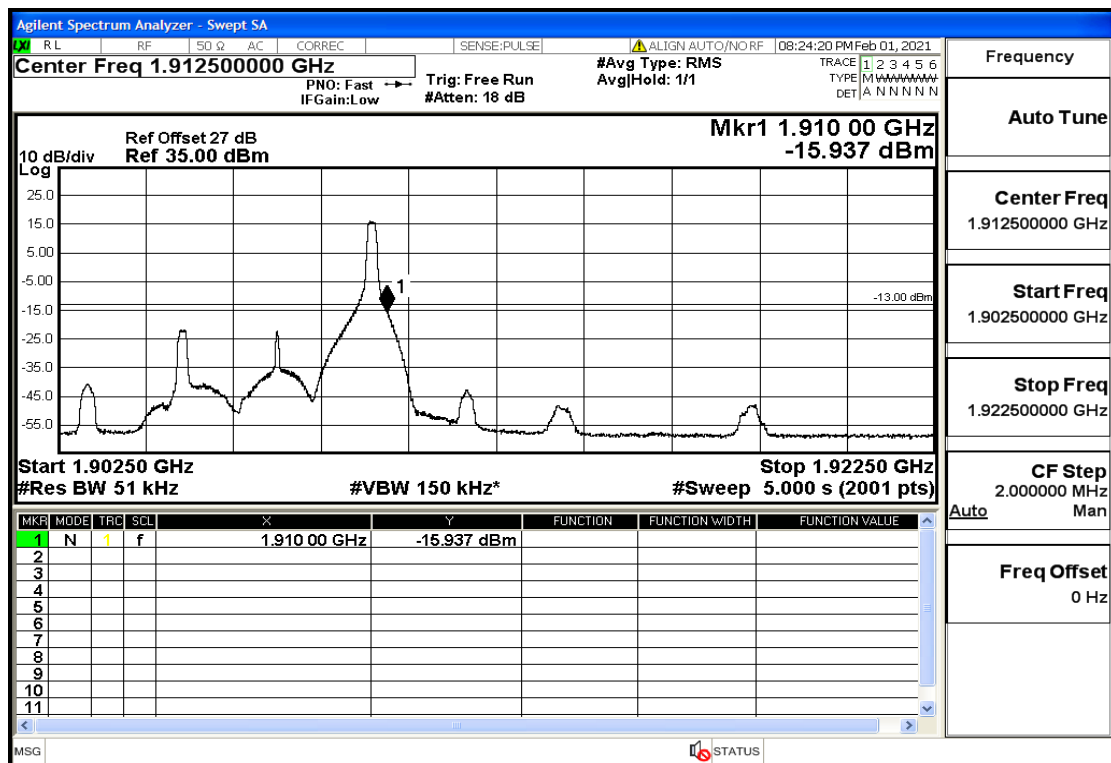

Band2-5-1907.5-QPSK-1#HIGH@Pass