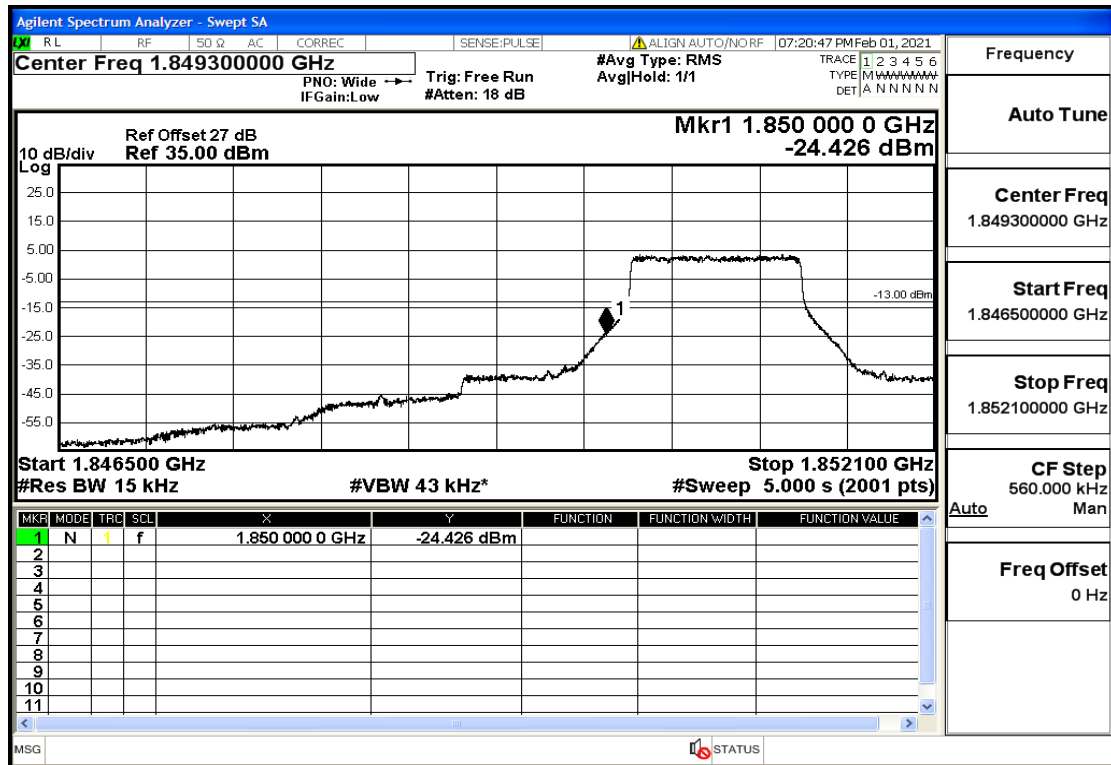

Band2-1.4-1850.7-QPSK-6#LOW@Pass