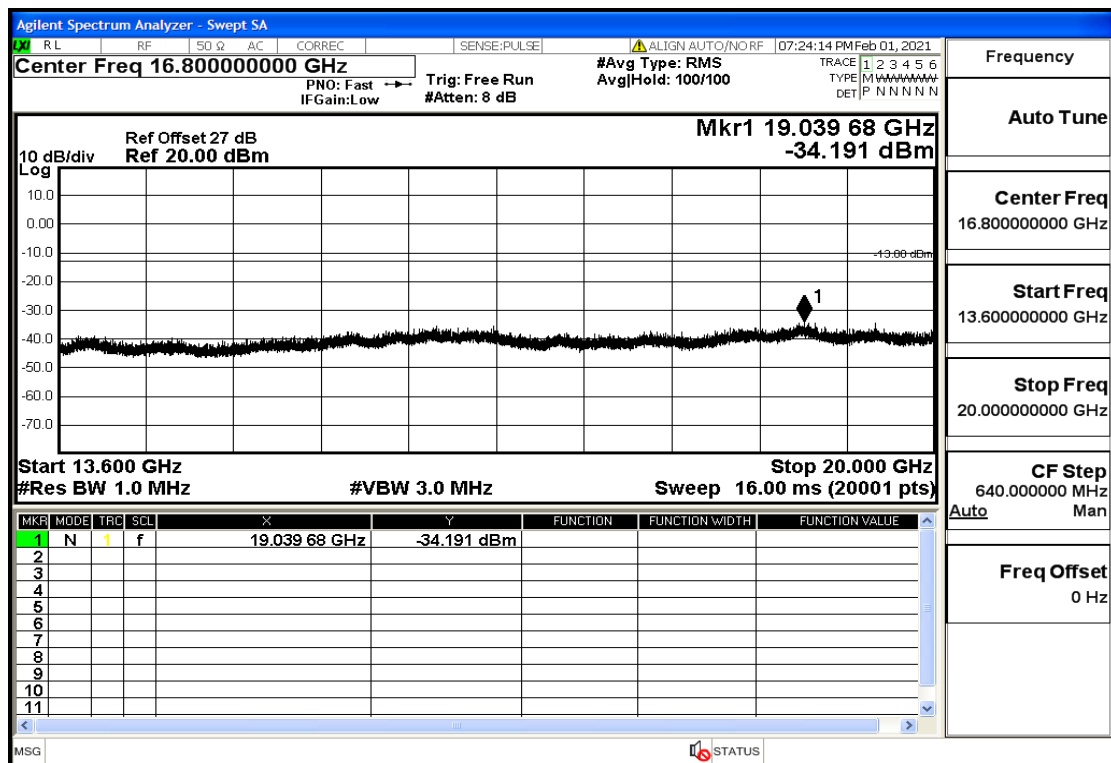

OB2-1.4-1850.7-QPSK-1#HIGH@13.6GHz-20GHz@Pass