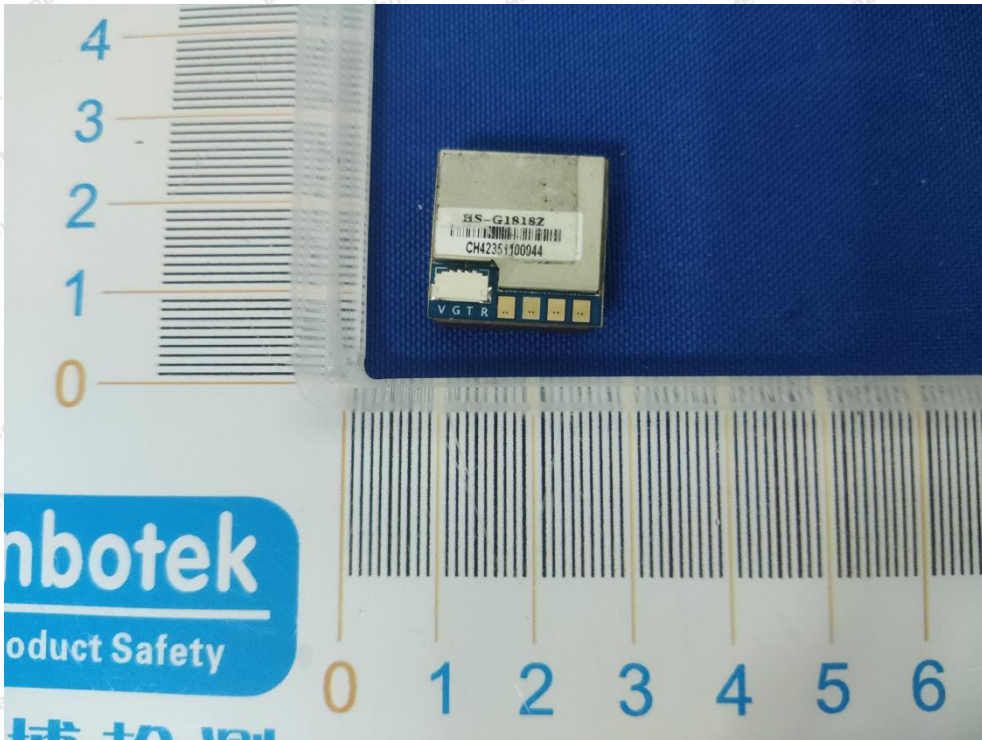

Shenzhen Anbotek Compliance Laboratory Limited

Address: 1/F., Building D, Sogood Science and Technology Park, Sanwei Community, Hangcheng Street, Bao'an District, Shenzhen, Guangdong, China.

Tel: (86) 755-26066440 Fax: (86) 755-26014772 Email: service@anbotek.com

Hotline
400-003-0500
www.anbotek.com