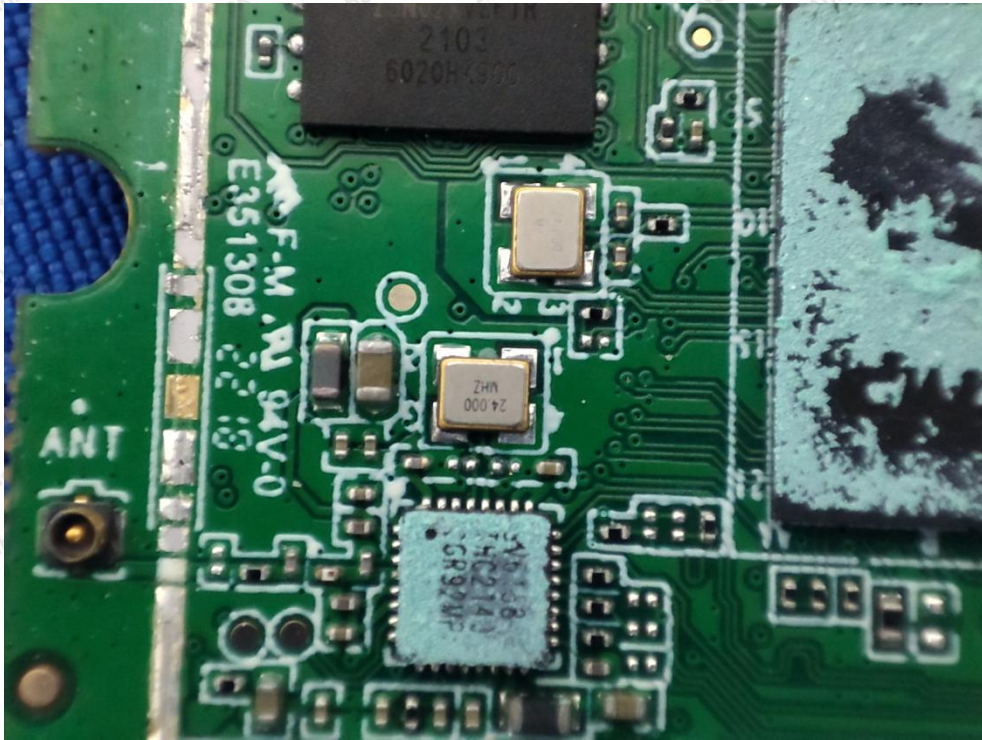

Anbotek

Product Safety

Shenzhen Anbotek Compliance Laboratory Limited

Address: 1/F., Building D, Sogood Science and Technology Park, Sanwei Community, Hangcheng Street, Bao'an District, Shenzhen, Guangdong, China.
Tel: (86) 755-26066440 Fax: (86) 755-26014772 Email: service@anbotek.com

Hotline
400-003-0500
www.anbotek.com