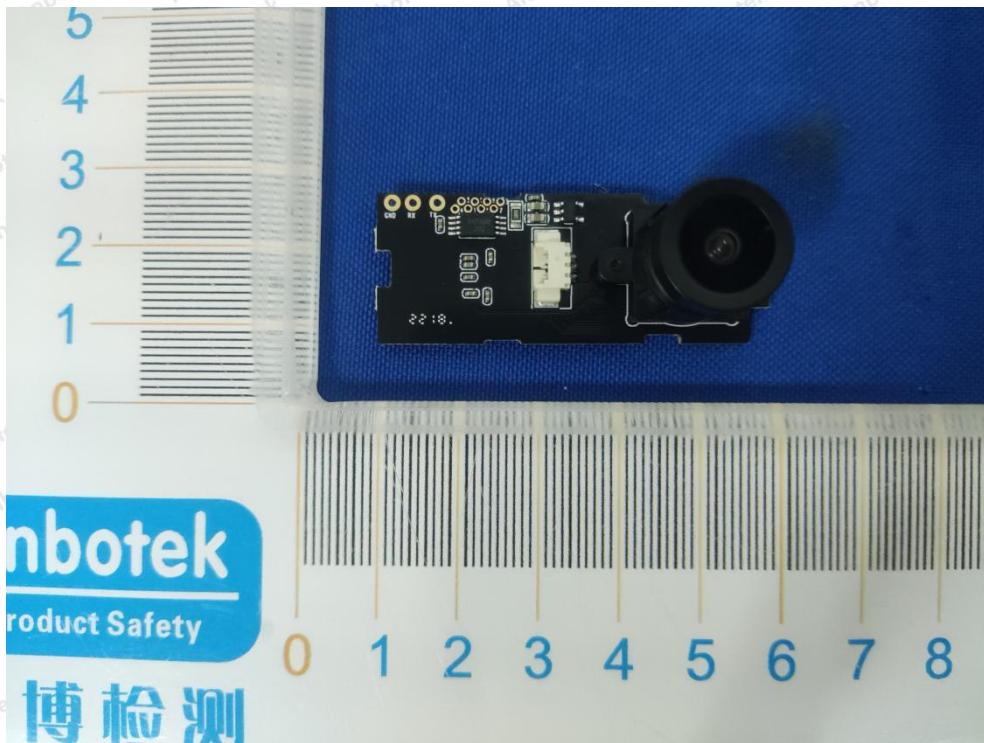

Anbotek

Product Safety

Shenzhen Anbotek Compliance Laboratory Limited

Address: 1/F., Building D, Sogood Science and Technology Park, Sanwei Community, Hangcheng Street, Bao'an District, Shenzhen, Guangdong, China.

Tel: (86) 755-26066440 Fax: (86) 755-26014772 Email: service@anbotek.com

Hotline
400-003-0500
www.anbotek.com