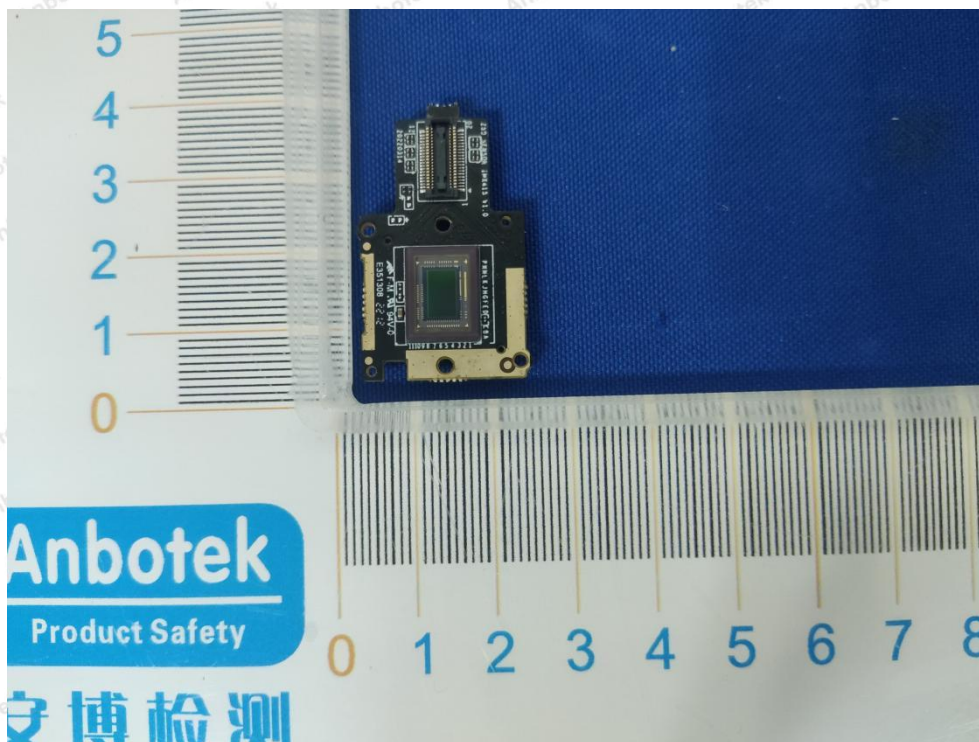

Hotline
400-003-0500
www.anbotek.com

Anbotek

Product Safety

Shenzhen Anbotek Compliance Laboratory Limited

Address: 1/F., Building D, Sogood Science and Technology Park, Sanwei Community, Hangcheng Street, Bao'an District, Shenzhen, Guangdong, China.