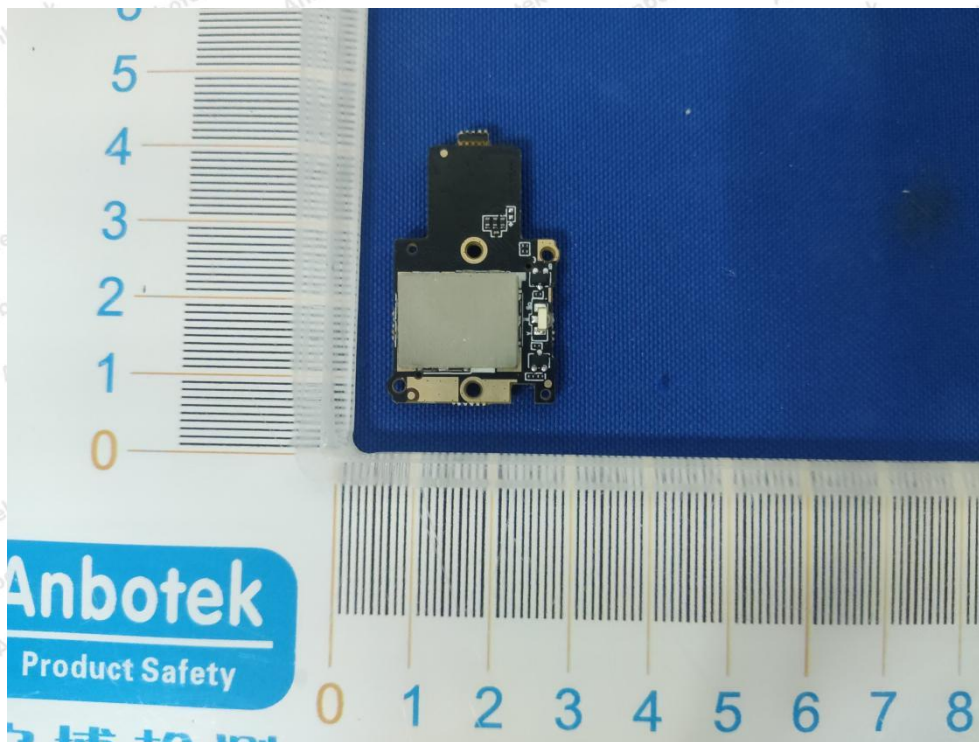

Hotline
400-003-0500
www.anbotek.com

Anbotek

Product Safety

Shenzhen Anbotek Compliance Laboratory Limited

Address: 1/F., Building D, Sogood Science and Technology Park, Sanwei Community, Hangcheng Street, Bao'an District, Shenzhen, Guangdong, China.