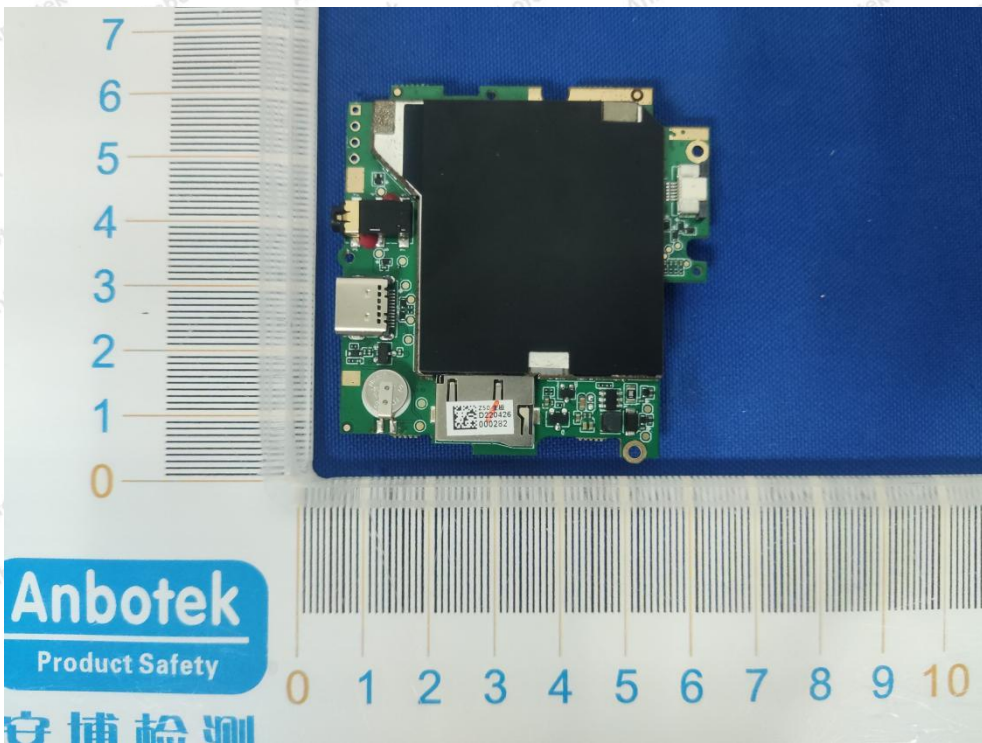

Hotline
400-003-0500
www.anbotek.com

WIFI&BLE ANT

GPS ANT RX

Shenzhen Anbotek Compliance Laboratory Limited

Address: 1/F., Building D, Sogood Science and Technology Park, Sanwei Community, Hangcheng Street, Bao'an District, Shenzhen, Guangdong, China.
Tel: (86) 755-26066440 Fax: (86) 755-26014772 Email: service@anbotek.com