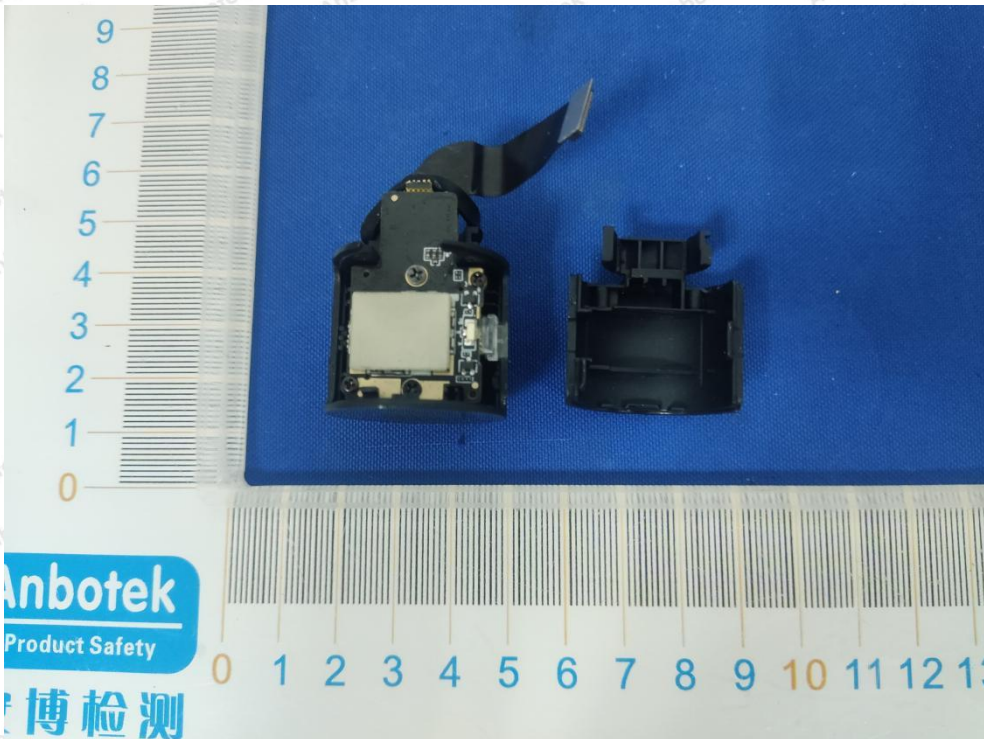

Shenzhen Anbotek Compliance Laboratory Limited

Address: 1/F., Building D, Sogood Science and Technology Park, Sanwei Community, Hangcheng Street, Bao'an District, Shenzhen, Guangdong, China.
Tel: (86) 755-26066440 Fax: (86) 755-26014772 Email: service@anbotek.com

Hotline
400-003-0500
www.anbotek.com