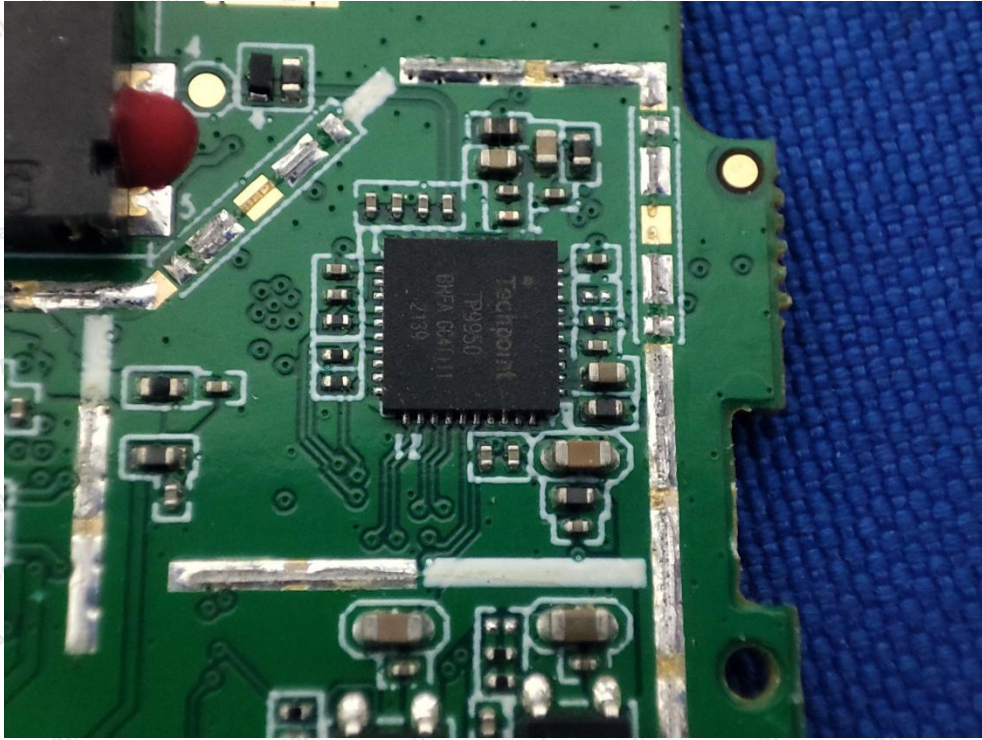

Shenzhen Anbotek Compliance Laboratory Limited

Address: 1/F., Building D, Sogood Science and Technology Park, Sanwei Community, Hangcheng Street, Bao'an District, Shenzhen, Guangdong, China.

Tel: (86) 755-26066440 Fax: (86) 755-26014772 Email: service@anbotek.com

Hotline
400-003-0500
www.anbotek.com