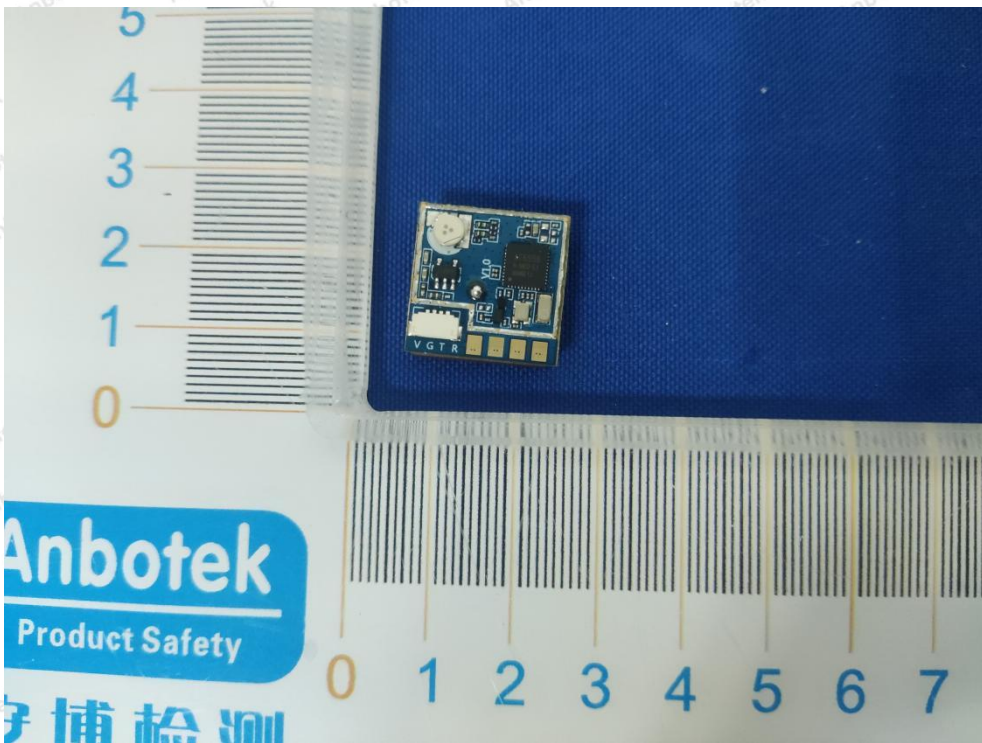

Anbotek

Product Safety

Shenzhen Anbotek Compliance Laboratory Limited

Address: 1/F., Building D, Sogood Science and Technology Park, Sanwei Community, Hangcheng Street, Bao'an District, Shenzhen, Guangdong, China.
Tel: (86) 755-26066440 Fax: (86) 755-26014772 Email: service@anbotek.com

Hotline
400-003-0500
www.anbotek.com