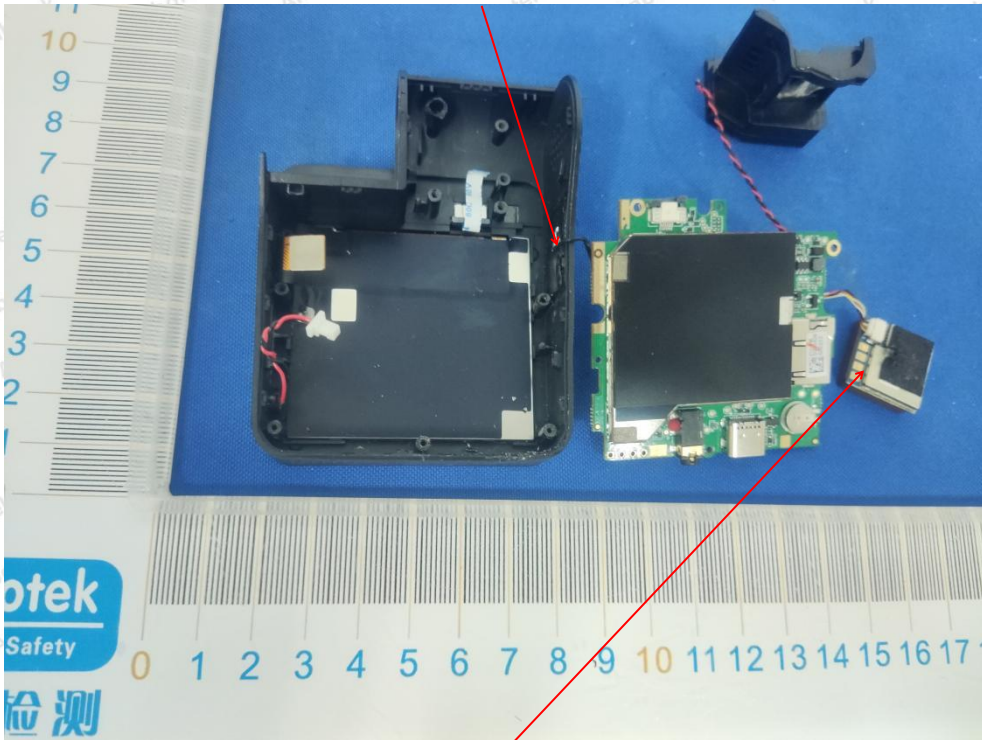

Hotline
400-003-0500
www.anbotek.com

WIFI&BLE ANT

GPS ANT RX

Shenzhen Anbotek Compliance Laboratory Limited

Address: 1/F., Building D, Sogood Science and Technology Park, Sanwei Community, Hangcheng Street, Bao'an District, Shenzhen, Guangdong, China.
Tel: (86) 755-26066440 Fax: (86) 755-26014772 Email: service@anbotek.com