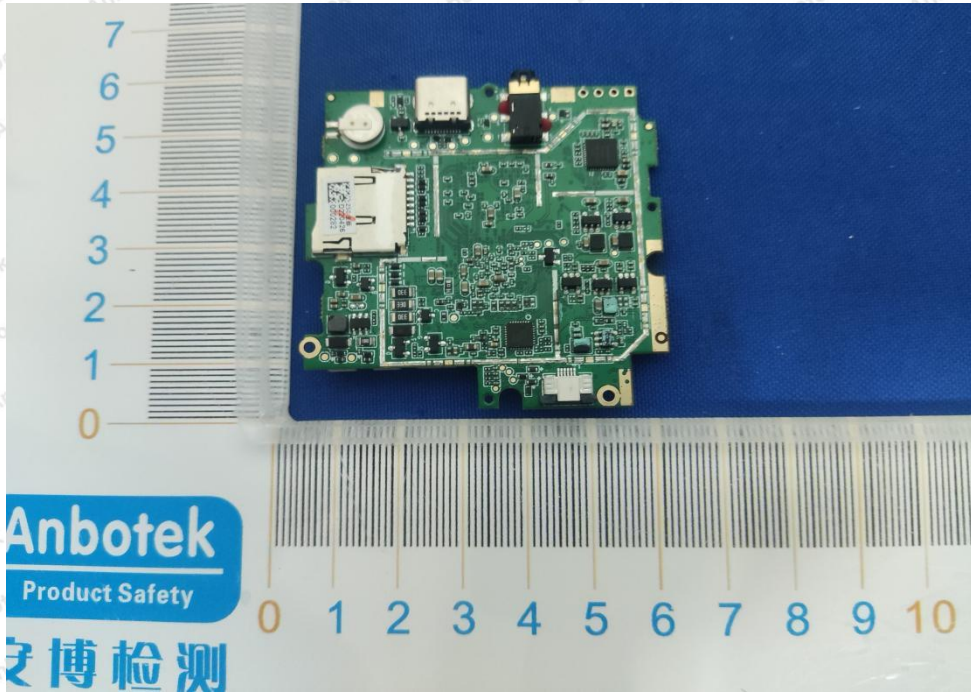

Anbotek

Product Safety

Shenzhen Anbotek Compliance Laboratory Limited

Address: 1/F., Building D, Sogood Science and Technology Park, Sanwei Community, Hangcheng Street, Bao'an District, Shenzhen, Guangdong, China.
Tel: (86) 755-26066440 Fax: (86) 755-26014772 Email: service@anbotek.com

Hotline
400-003-0500
www.anbotek.com