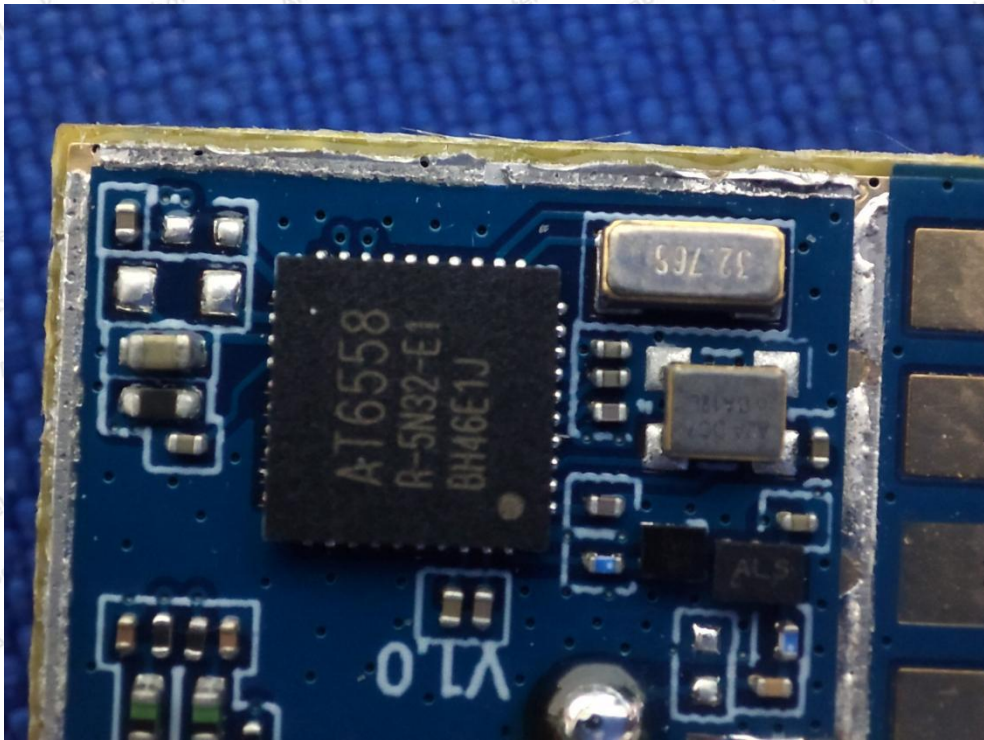

Shenzhen Anbotek Compliance Laboratory Limited

Address: 1/F., Building D, Sogood Science and Technology Park, Sanwei Community, Hangcheng Street, Bao'an District, Shenzhen, Guangdong, China.
Tel: (86) 755-26066440 Fax: (86) 755-26014772 Email: service@anbotek.com

Hotline
400-003-0500
www.anbotek.com