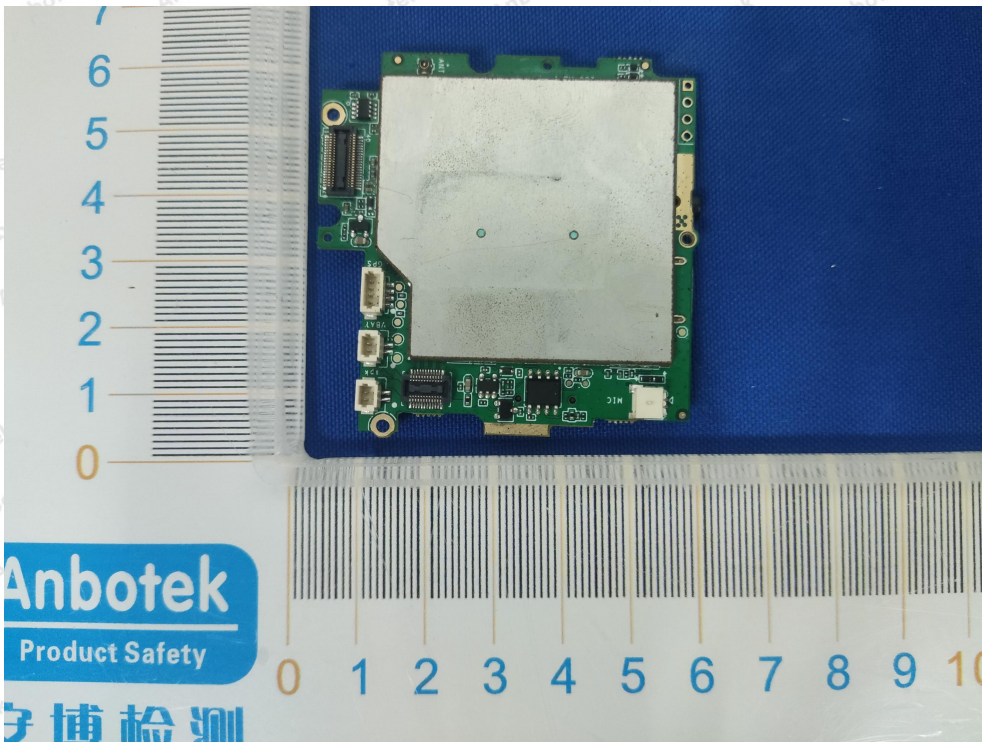

Hotline
400-003-0500
www.anbotek.com

Anbotek

Product Safety

Shenzhen Anbotek Compliance Laboratory Limited

Address: 1/F., Building D, Sogood Science and Technology Park, Sanwei Community, Hangcheng Street, Bao'an District, Shenzhen, Guangdong, China.