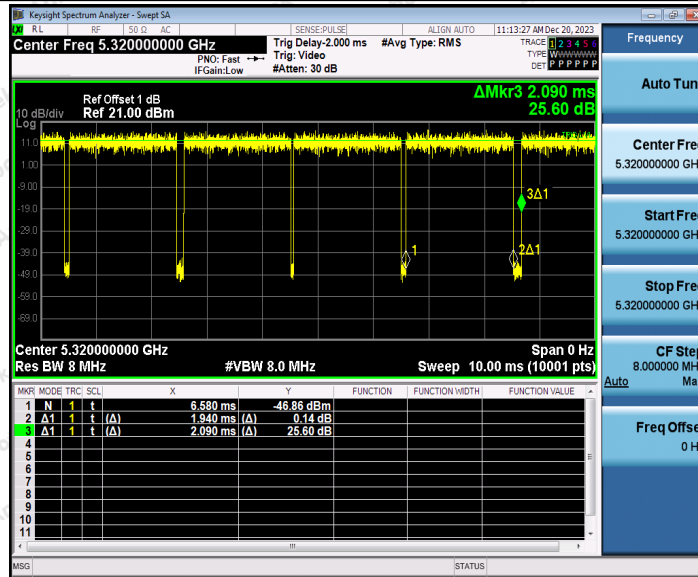

11AC20SISO_Ant1_5320

11AC40SISO_Ant1_5190

Shenzhen Anbotek Compliance Laboratory Limited

Address: 1/F., Building D, Sogood Science and Technology Park, Sanwei Community, Hangcheng Street, Bao'an District, Shenzhen, Guangdong, China.
Tel: (86) 0755-26066440 Fax: (86) 0755-26014772 Email: service@anbotek.com

Hotline
400-003-0500
www.anbotek.com.cn