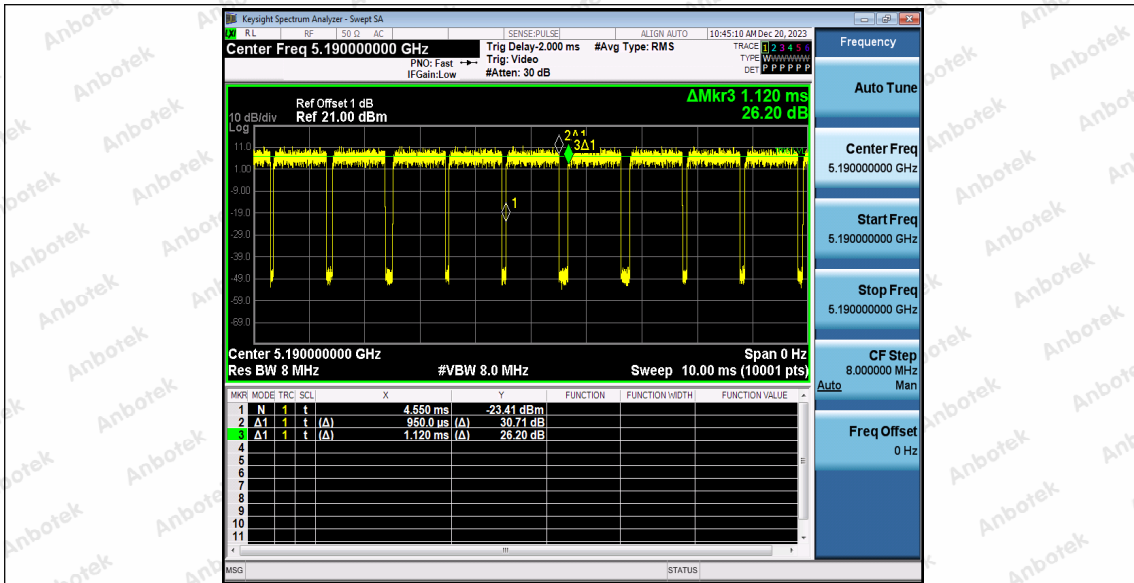

Shenzhen Anbotek Compliance Laboratory Limited

Address: 1/F., Building D, Sogood Science and Technology Park, Sanwei Community, Hangcheng Street, Bao'an District, Shenzhen, Guangdong, China.
Tel: (86) 0755-26066440 Fax: (86) 0755-26014772 Email: service@anbotek.com

Hotline
400-003-0500
www.anbotek.com.cn