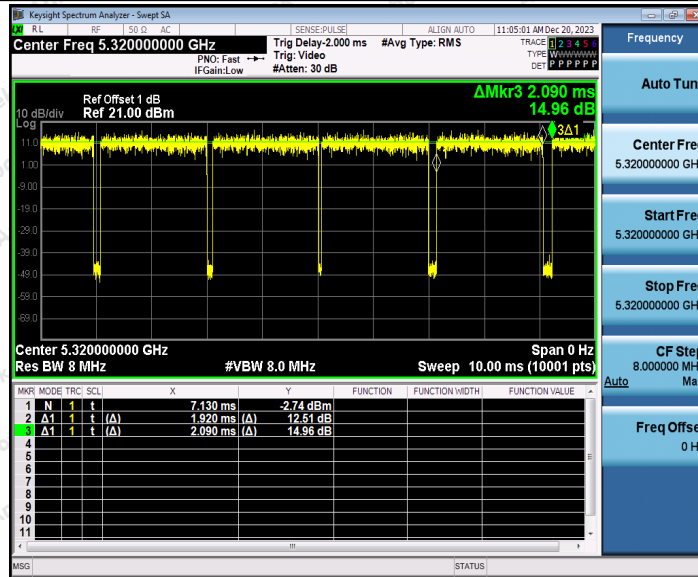

11N20SISO_Ant1_5320

11N40SISO_Ant1_5190

Shenzhen Anbotek Compliance Laboratory Limited

Address: 1/F., Building D, Sogood Science and Technology Park, Sanwei Community, Hangcheng Street, Bao'an District, Shenzhen, Guangdong, China.
Tel: (86) 0755-26066440 Fax: (86) 0755-26014772 Email: service@anbotek.com

Hotline
400-003-0500
www.anbotek.com.cn