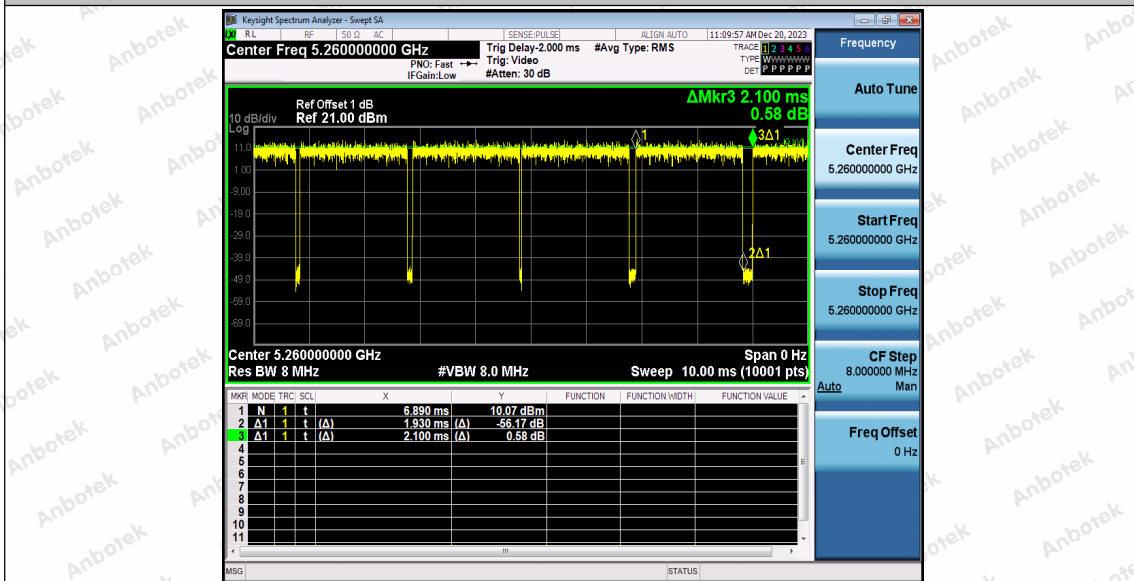

Hotline
400-003-0500
www.anbotek.com.cn

11AC20SISO_Ant1_5240

11AC20SISO_Ant1_5260

Shenzhen Anbotek Compliance Laboratory Limited

Address: 1/F., Building D, Sogood Science and Technology Park, Sanwei Community, Hangcheng Street, Bao'an District, Shenzhen, Guangdong, China.
 Tel: (86) 0755-26066440 Fax: (86) 0755-26014772 Email: service@anbotek.com