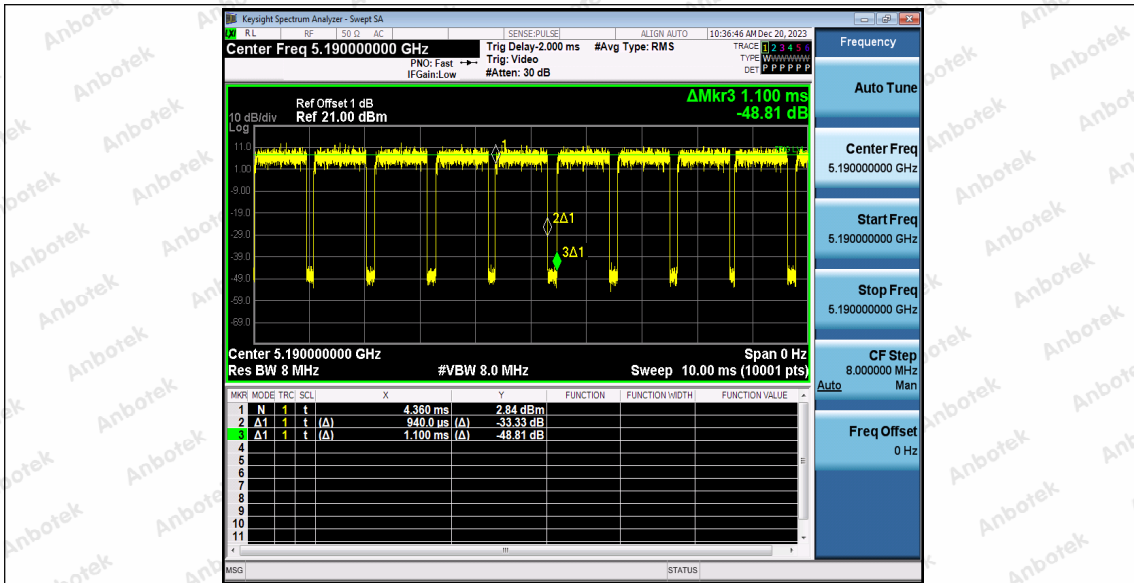

Shenzhen Anbotek Compliance Laboratory Limited

Address: 1/F., Building D, Sogood Science and Technology Park, Sanwei Community, Hangcheng Street, Bao'an District, Shenzhen, Guangdong, China.
Tel: (86) 0755-26066440 Fax: (86) 0755-26014772 Email: service@anbotek.com

Hotline
400-003-0500
www.anbotek.com.cn