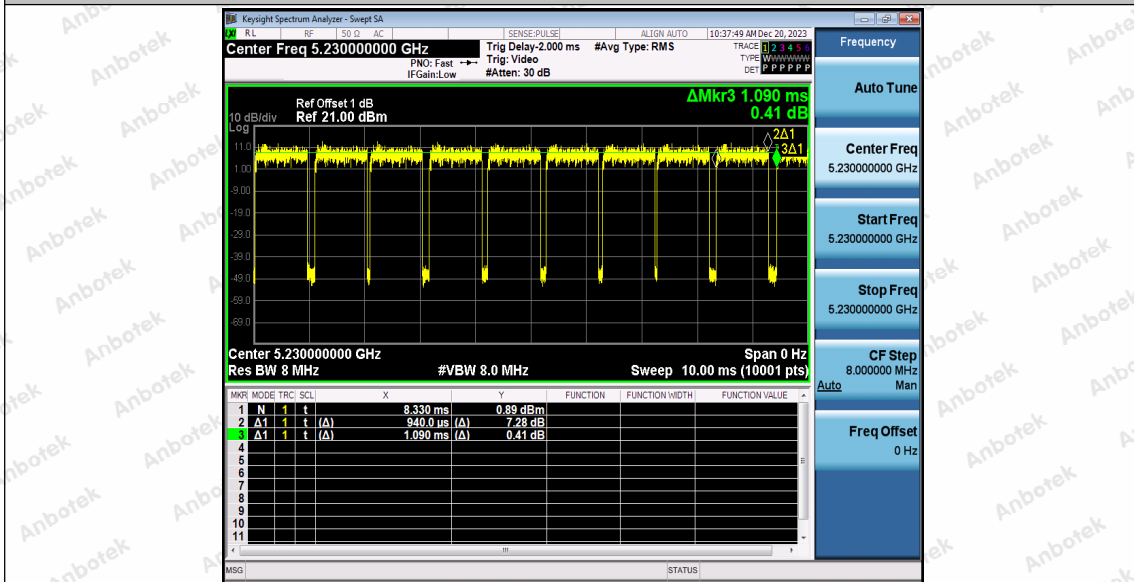

11N40SISO_Ant1_5230