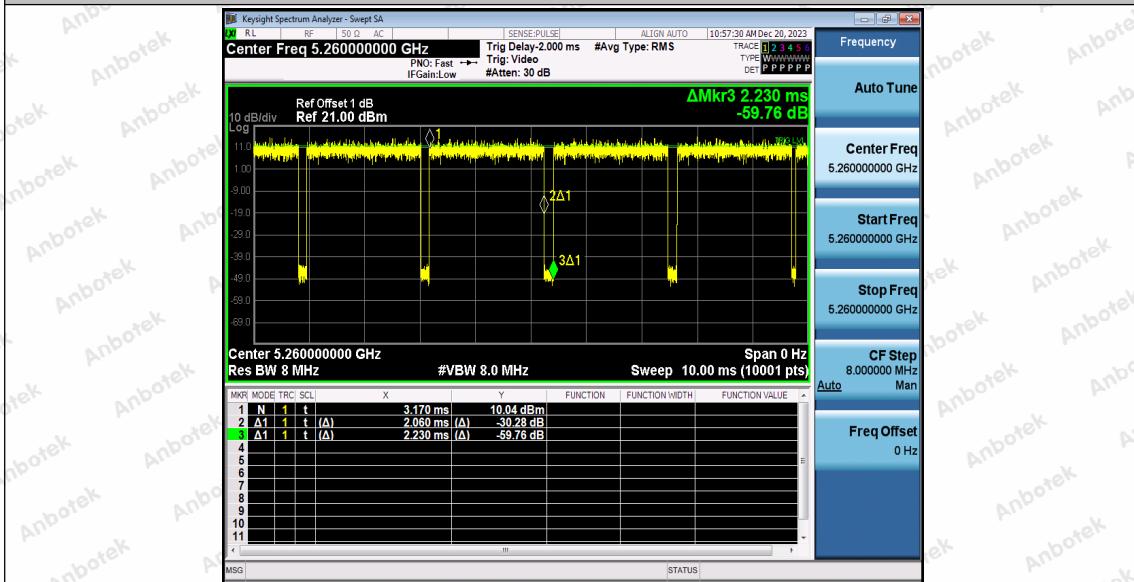

Hotline
400-003-0500
www.anbotek.com.cn

Test Graphs

11A_Ant1_5260

11A_Ant1_5300

Shenzhen Anbotek Compliance Laboratory Limited

Address: 1/F., Building D, Sogood Science and Technology Park, Sanwei Community, Hangcheng Street, Bao'an District, Shenzhen, Guangdong, China.
Tel: (86) 0755-26066440 Fax: (86) 0755-26014772 Email: service@anbotek.com