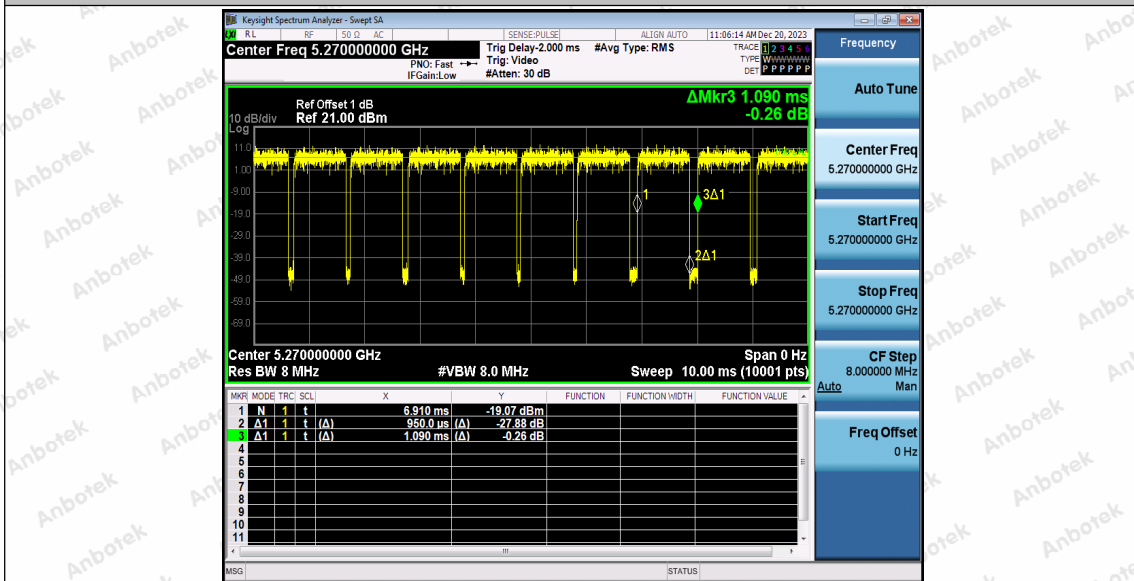

Hotline
400-003-0500
www.anbotek.com.cn

11N40SISO_Ant1_5230

11N40SISO_Ant1_5270

Shenzhen Anbotek Compliance Laboratory Limited

Address: 1/F., Building D, Sogood Science and Technology Park, Sanwei Community, Hangcheng Street, Bao'an District, Shenzhen, Guangdong, China.
Tel: (86) 0755-26066440 Fax: (86) 0755-26014772 Email: service@anbotek.com