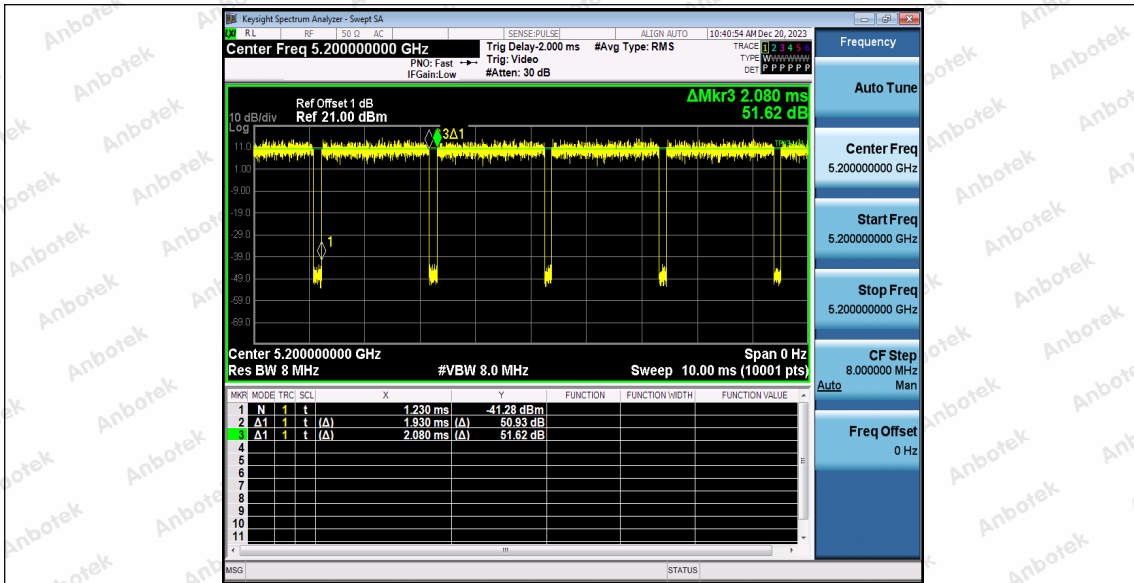

Shenzhen Anbotek Compliance Laboratory Limited

Address: 1/F., Building D, Sogood Science and Technology Park, Sanwei Community, Hangcheng Street, Bao'an District, Shenzhen, Guangdong, China.
Tel: (86) 0755-26066440 Fax: (86) 0755-26014772 Email: service@anbotek.com

Hotline
400-003-0500
www.anbotek.com.cn