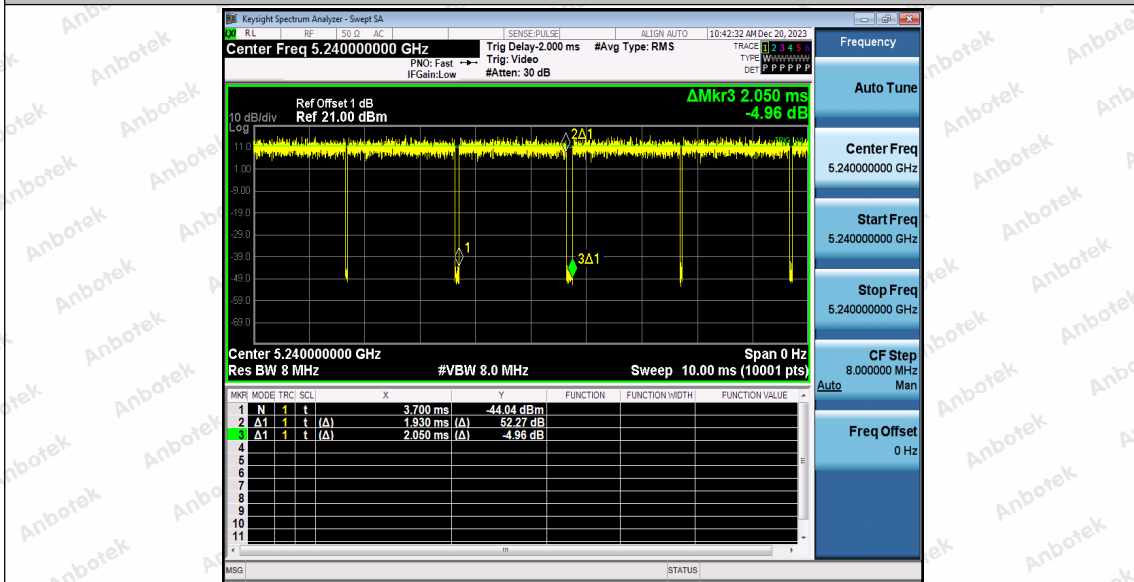

11AC20SISO_Ant1_5240