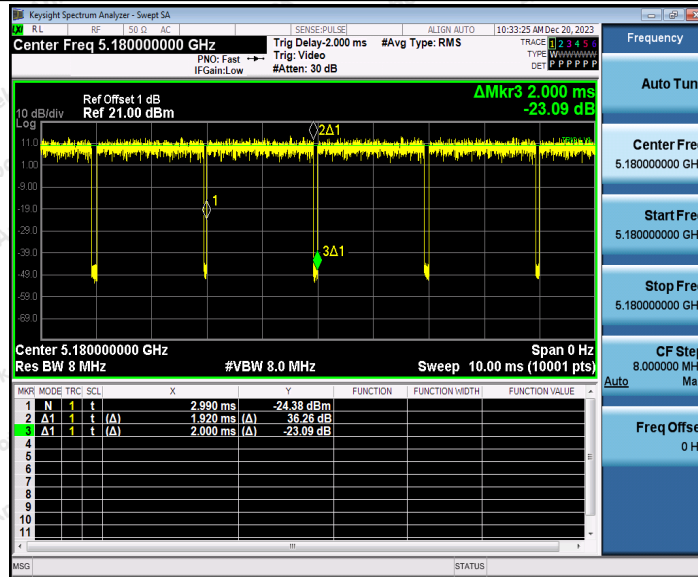

11N20SISO_Ant1_5180

11N20SISO_Ant1_5200

Shenzhen Anbotek Compliance Laboratory Limited

Address: 1/F., Building D, Sogood Science and Technology Park, Sanwei Community, Hangcheng Street, Bao'an District, Shenzhen, Guangdong, China.
Tel: (86) 0755-26066440 Fax: (86) 0755-26014772 Email: service@anbotek.com

Hotline
400-003-0500
www.anbotek.com.cn