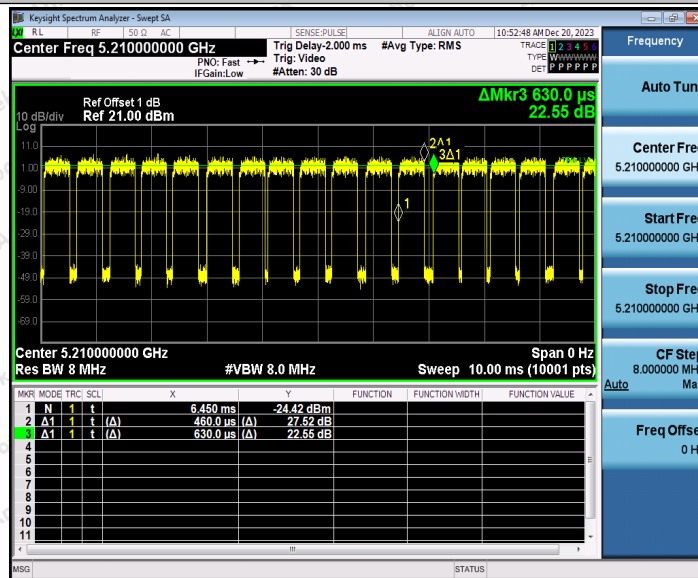

11AC80SISO_Ant1_5210

11AC80SISO_Ant1_5290

Shenzhen Anbotek Compliance Laboratory Limited

Address: 1/F., Building D, Sogood Science and Technology Park, Sanwei Community, Hangcheng Street, Bao'an District, Shenzhen, Guangdong, China.
Tel: (86) 0755-26066440 Fax: (86) 0755-26014772 Email: service@anbotek.com

Hotline
400-003-0500
www.anbotek.com.cn