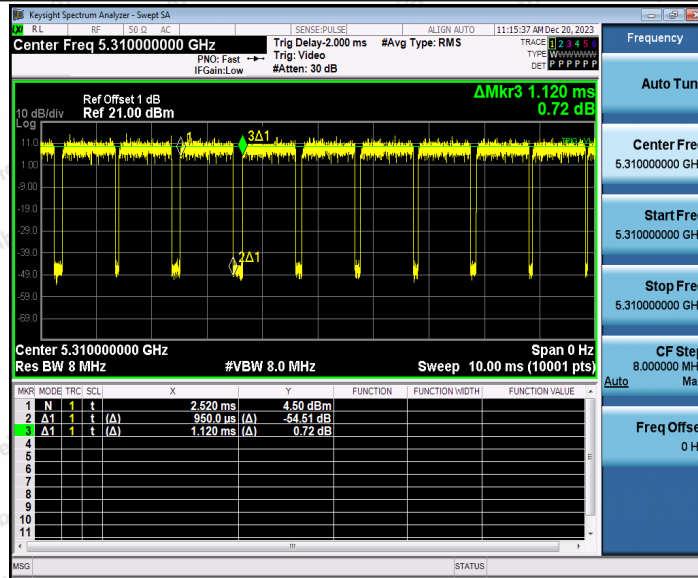

11AC40SISO_Ant1_5310