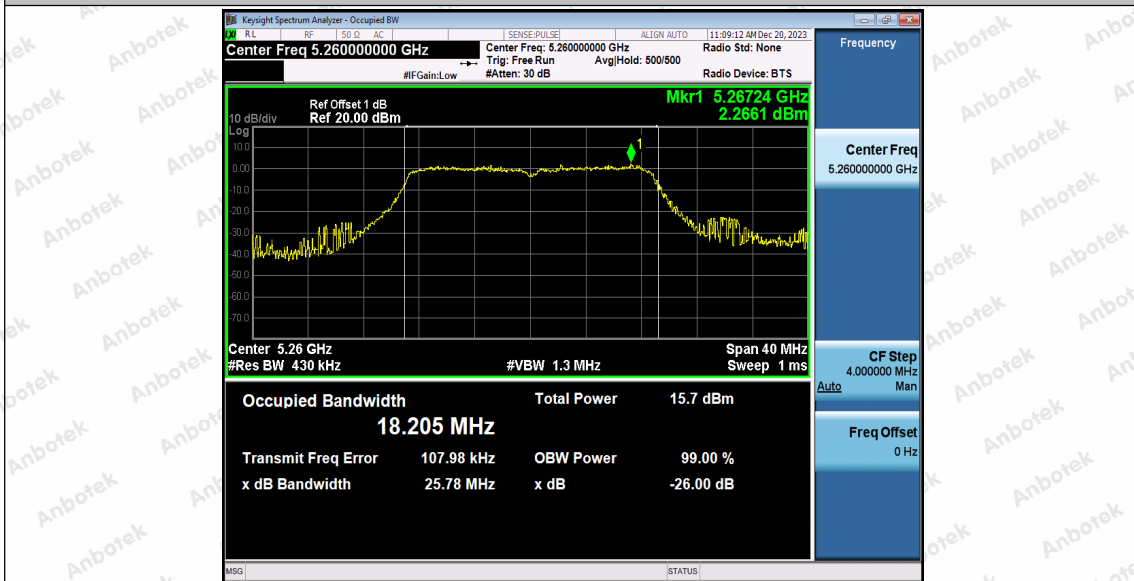

Hotline
 400-003-0500
 www.anbotek.com.cn

11AC20SISO_Ant1_5240

11AC20SISO_Ant1_5260

Shenzhen Anbotek Compliance Laboratory Limited

Address: 1/F., Building D, Sogood Science and Technology Park, Sanwei Community, Hangcheng Street, Bao'an District, Shenzhen, Guangdong, China.
Tel: (86) 0755-26066440 Fax: (86) 0755-26014772 Email: service@anbotek.com