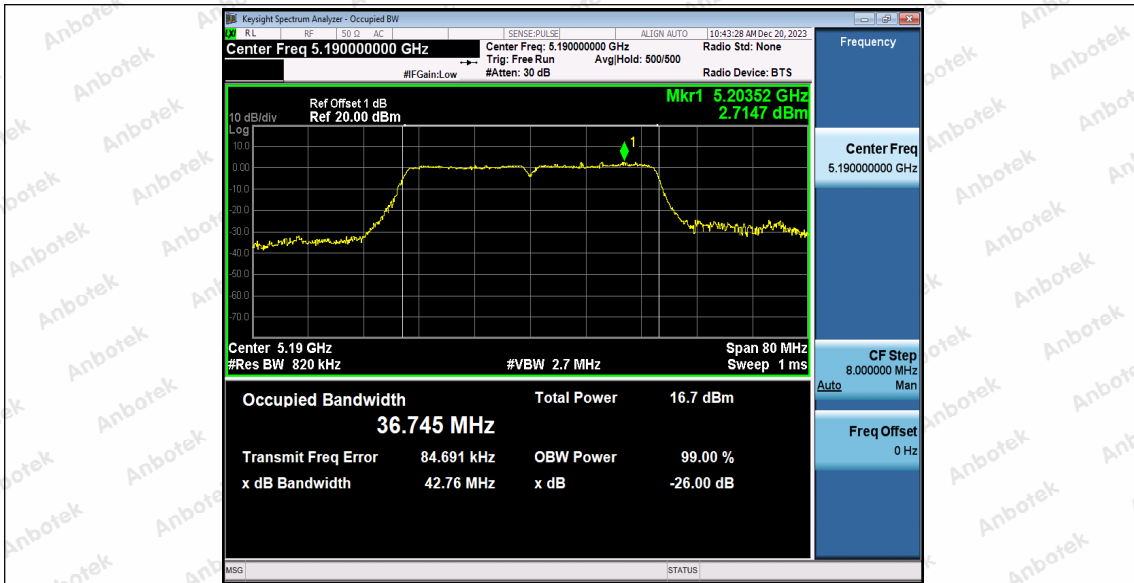

Shenzhen Anbotek Compliance Laboratory Limited

Address: 1/F., Building D, Sogood Science and Technology Park, Sanwei Community, Hangcheng Street, Bao'an District, Shenzhen, Guangdong, China.
Tel: (86) 0755-26066440 Fax: (86) 0755-26014772 Email: service@anbotek.com

Hotline
400-003-0500
www.anbotek.com.cn