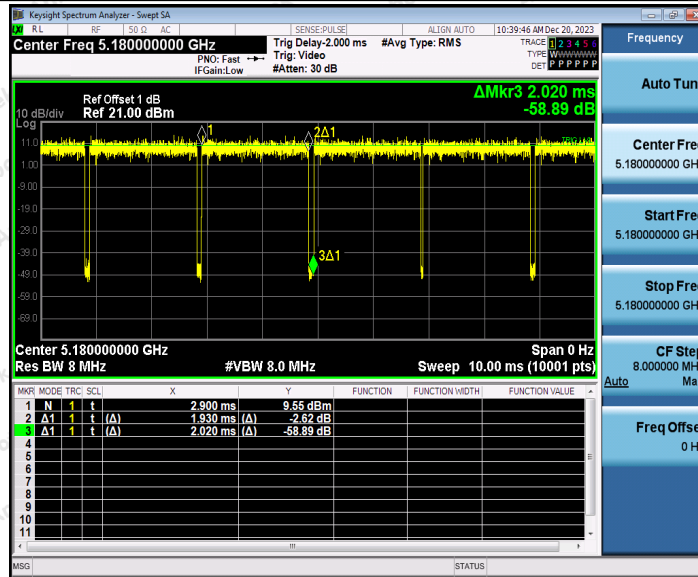

11AC20SISO_Ant1_5180

11AC20SISO_Ant1_5200

Shenzhen Anbotek Compliance Laboratory Limited

Address: 1/F., Building D, Sogood Science and Technology Park, Sanwei Community, Hangcheng Street, Bao'an District, Shenzhen, Guangdong, China.
Tel: (86) 0755-26066440 Fax: (86) 0755-26014772 Email: service@anbotek.com

Hotline
400-003-0500
www.anbotek.com.cn