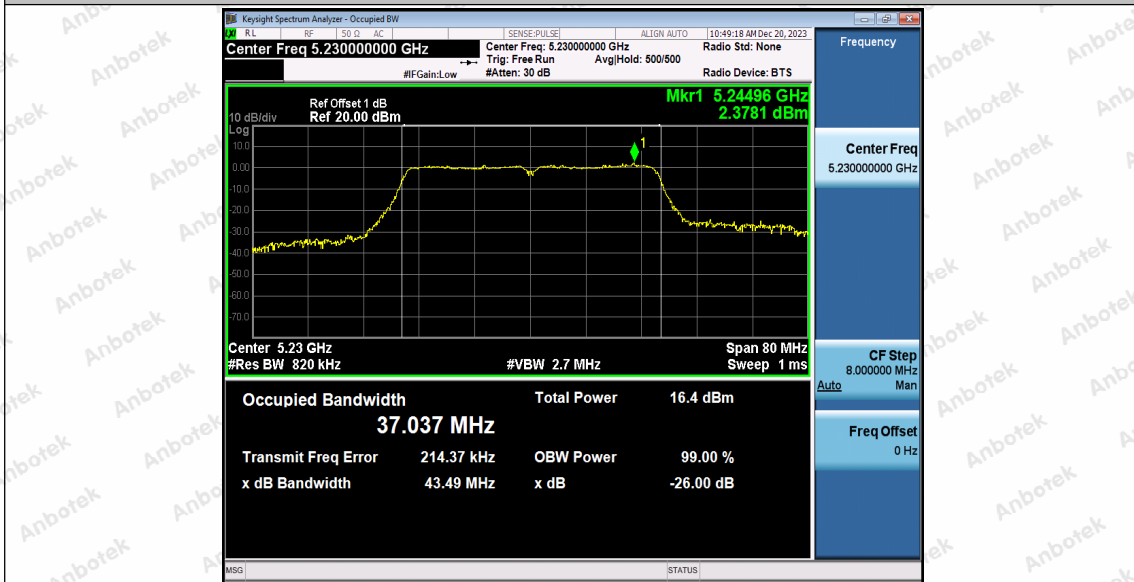

11AC40SISO_Ant1_5230