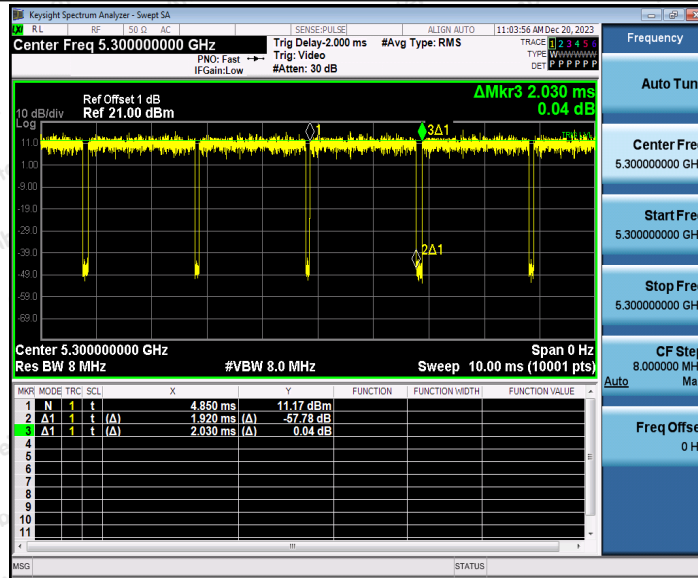

11N20SISO_Ant1_5300