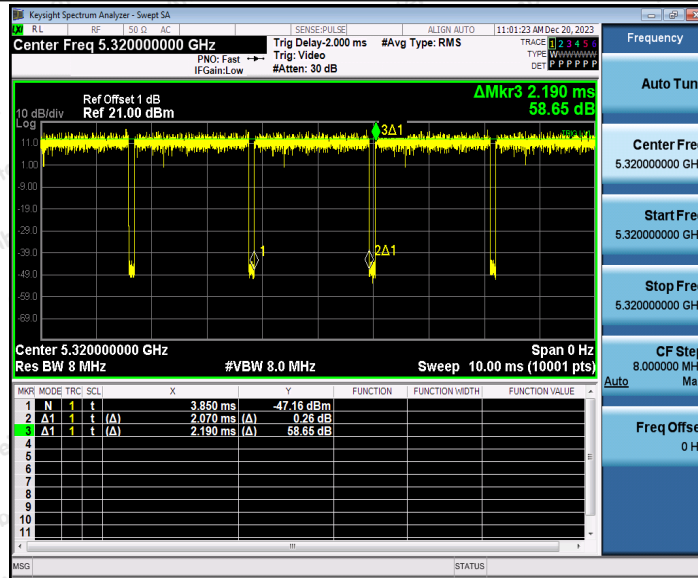

11A_Ant1_5320