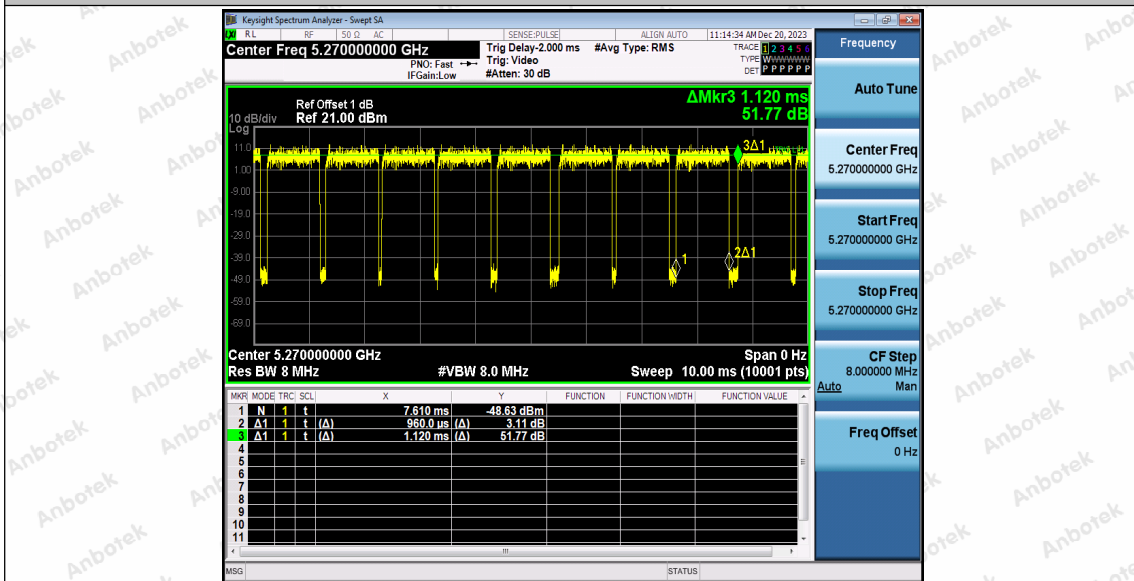

Hotline
 400-003-0500
 www.anbotek.com.cn

11AC40SISO_Ant1_5230

11AC40SISO_Ant1_5270

Shenzhen Anbotek Compliance Laboratory Limited

Address: 1/F., Building D, Sogood Science and Technology Park, Sanwei Community, Hangcheng Street, Bao'an District, Shenzhen, Guangdong, China.
 Tel: (86) 0755-26066440 Fax: (86) 0755-26014772 Email: service@anbotek.com