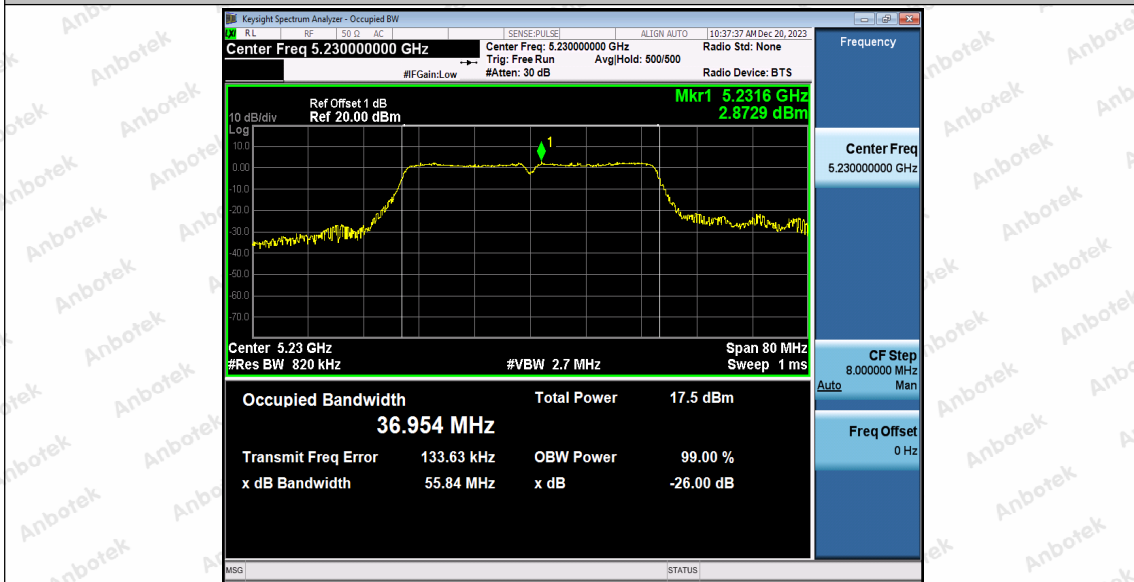

11N40SISO_Ant1_5230

11N40SISO_Ant1_5270

Shenzhen Anbotek Compliance Laboratory Limited

Address: 1/F., Building D, Sogood Science and Technology Park, Sanwei Community, Hangcheng Street, Bao'an District, Shenzhen, Guangdong, China.
Tel: (86) 0755-26066440 Fax: (86) 0755-26014772 Email: service@anbotek.com