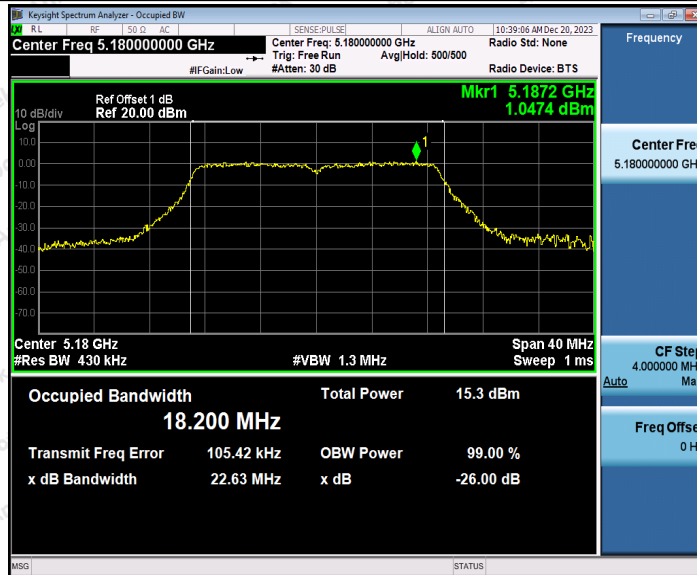

11AC20SISO_Ant1_5180

11AC20SISO_Ant1_5200

Shenzhen Anbotek Compliance Laboratory Limited

Address: 1/F., Building D, Sogood Science and Technology Park, Sanwei Community, Hangcheng Street, Bao'an District, Shenzhen, Guangdong, China.
Tel: (86) 0755-26066440 Fax: (86) 0755-26014772 Email: service@anbotek.com

Hotline
400-003-0500
www.anbotek.com.cn