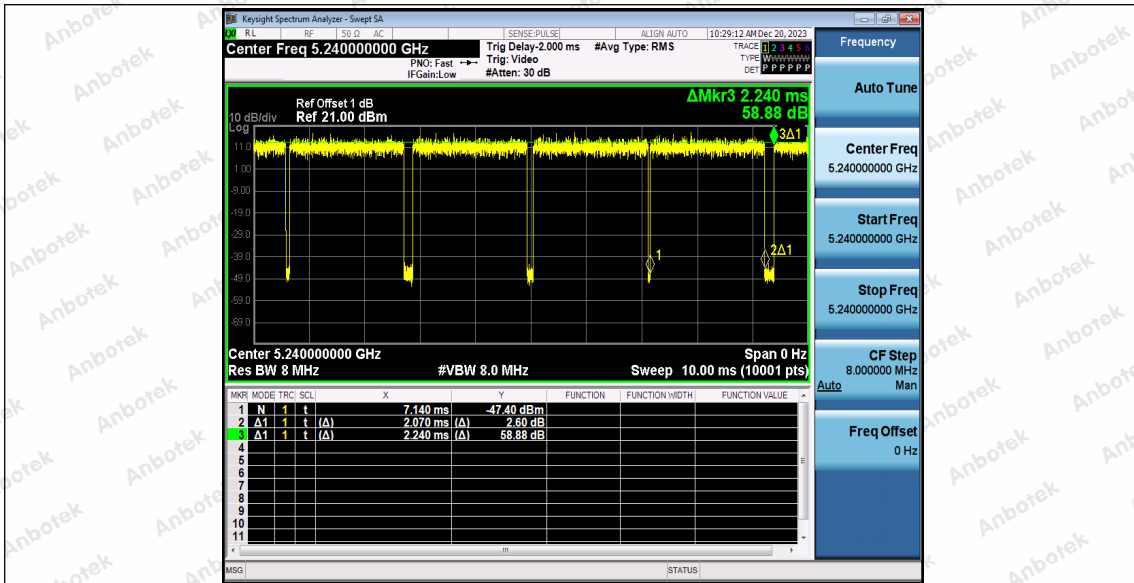

Shenzhen Anbotek Compliance Laboratory Limited

Address: 1/F., Building D, Sogood Science and Technology Park, Sanwei Community, Hangcheng Street, Bao'an District, Shenzhen, Guangdong, China.
Tel: (86) 0755-26066440 Fax: (86) 0755-26014772 Email: service@anbotek.com

Hotline 400-003-0500
www.anbotek.com.cn