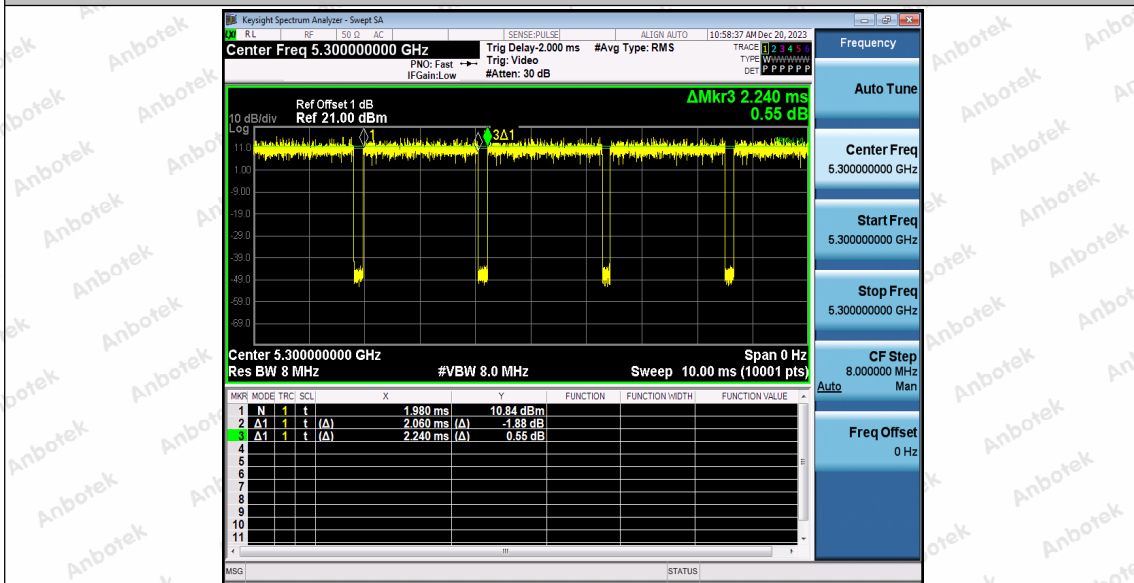

Hotline
400-003-0500
www.anbotek.com.cn

Test Graphs

11A_Ant1_5260

11A_Ant1_5300

Shenzhen Anbotek Compliance Laboratory Limited

Address: 1/F., Building D, Sogood Science and Technology Park, Sanwei Community, Hangcheng Street, Bao'an District, Shenzhen, Guangdong, China.
Tel: (86) 0755-26066440 Fax: (86) 0755-26014772 Email: service@anbotek.com