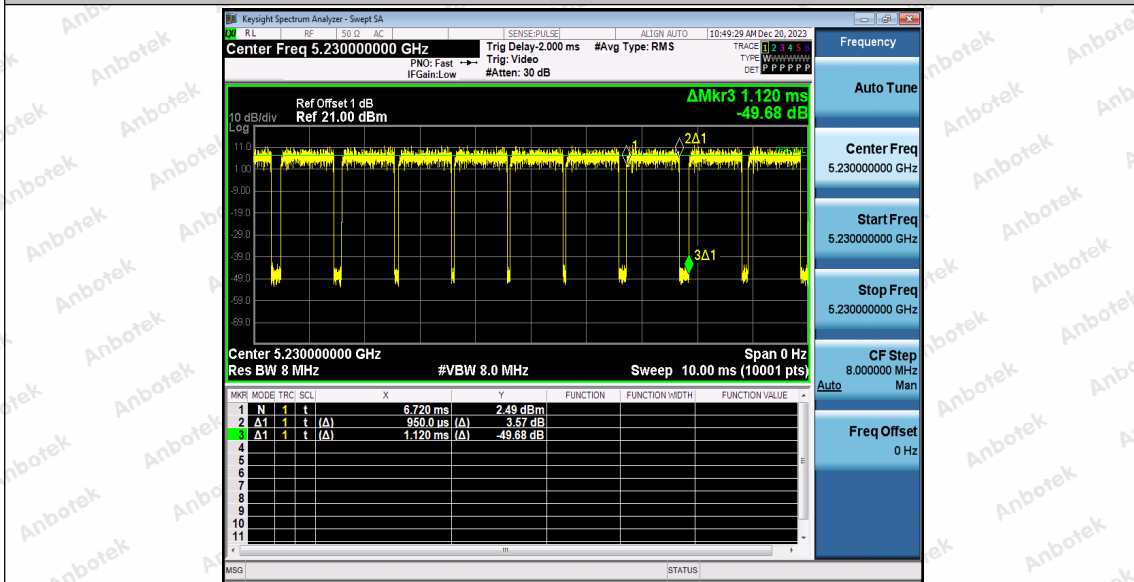

11AC40SISO_Ant1_5230