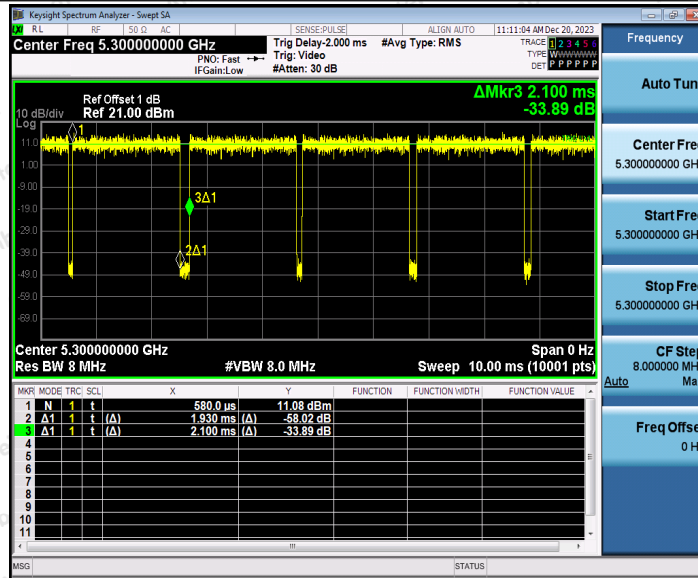

11AC20SISO_Ant1_5300