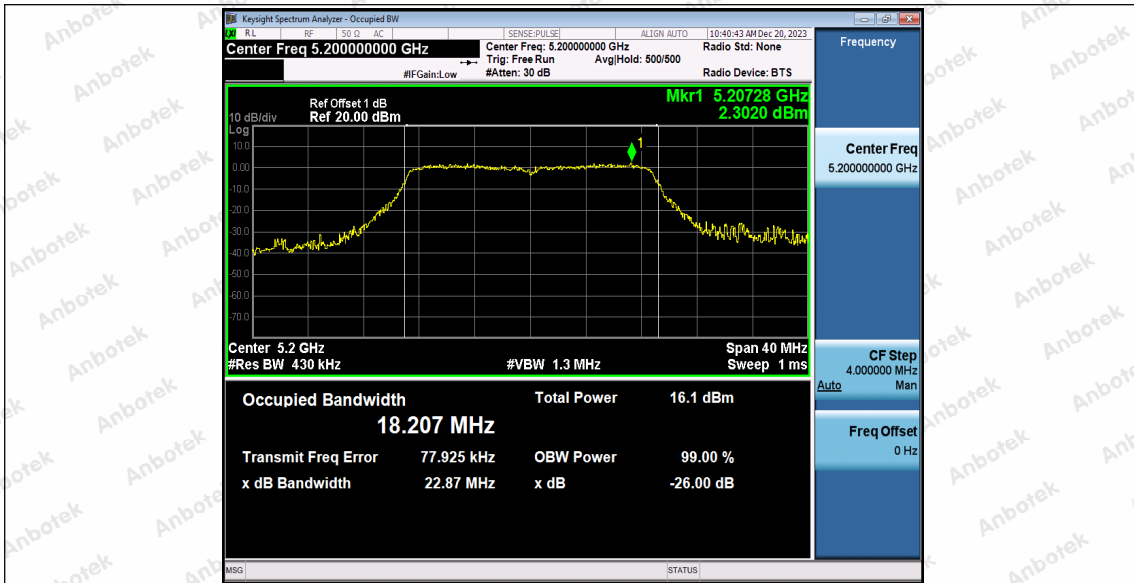

Shenzhen Anbotek Compliance Laboratory Limited

Address: 1/F., Building D, Sogood Science and Technology Park, Sanwei Community, Hangcheng Street, Bao'an District, Shenzhen, Guangdong, China.
Tel: (86) 0755-26066440 Fax: (86) 0755-26014772 Email: service@anbotek.com

Hotline 400-003-0500
www.anbotek.com.cn