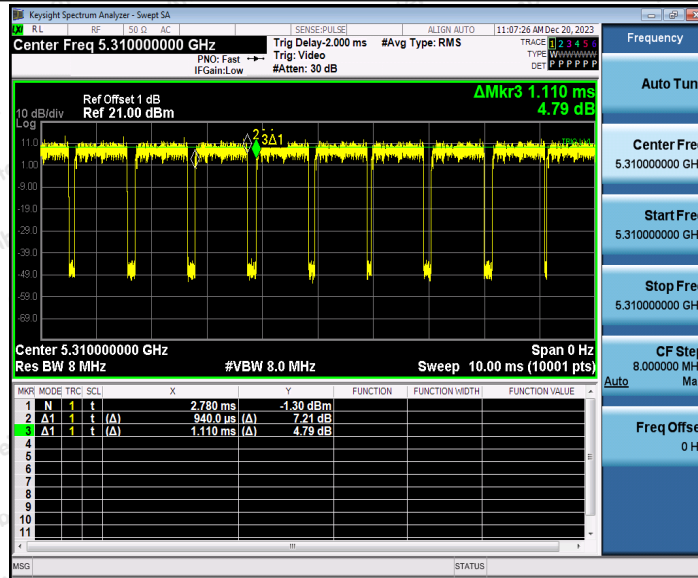

11N40SISO_Ant1_5310