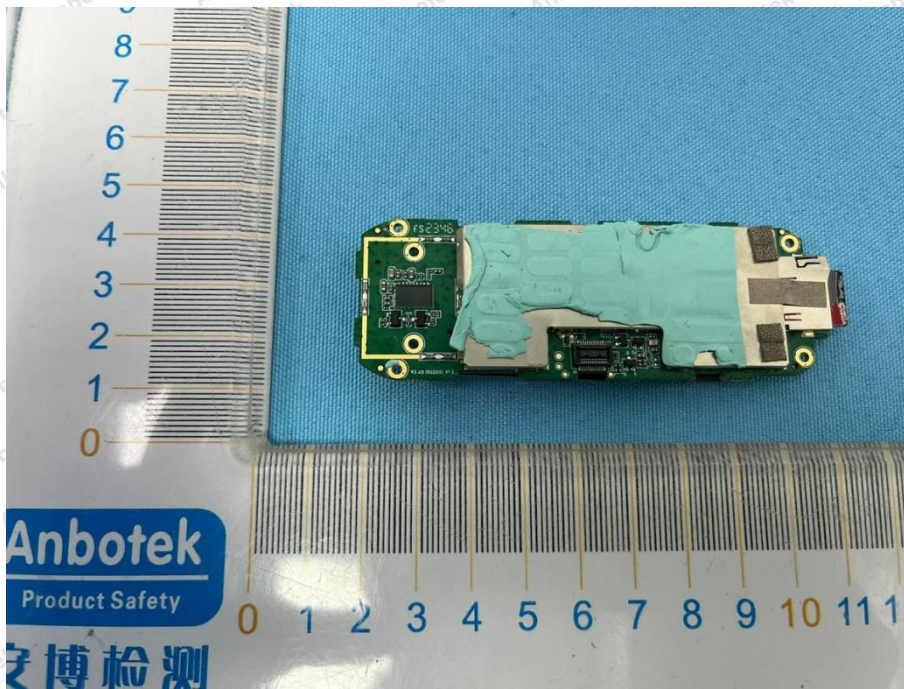

Hotline
400-003-0500
www.anbotek.com.cn

GPS

Shenzhen Anbotek Compliance Laboratory Limited

Address: 1/F., Building D, Sogood Science and Technology Park, Sanwei Community, Hangcheng Street, Bao'an District, Shenzhen, Guangdong, China.
Tel: (86) 0755-26066440 Fax: (86) 0755-26014772 Email: service@anbotek.com