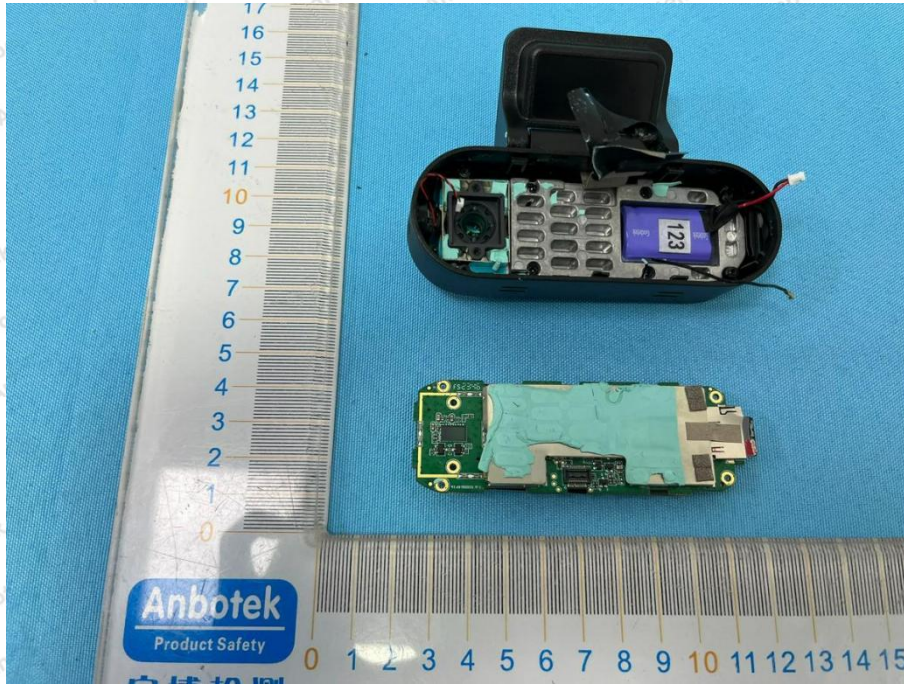

Hotline
400-003-0500
www.anbotek.com.cn

GPS

Shenzhen Anbotek Compliance Laboratory Limited

Address: 1/F., Building D, Sogood Science and Technology Park, Sanwei Community, Hangcheng Street, Bao'an District, Shenzhen, Guangdong, China.
Tel: (86) 0755-26066440 Fax: (86) 0755-26014772 Email: service@anbotek.com