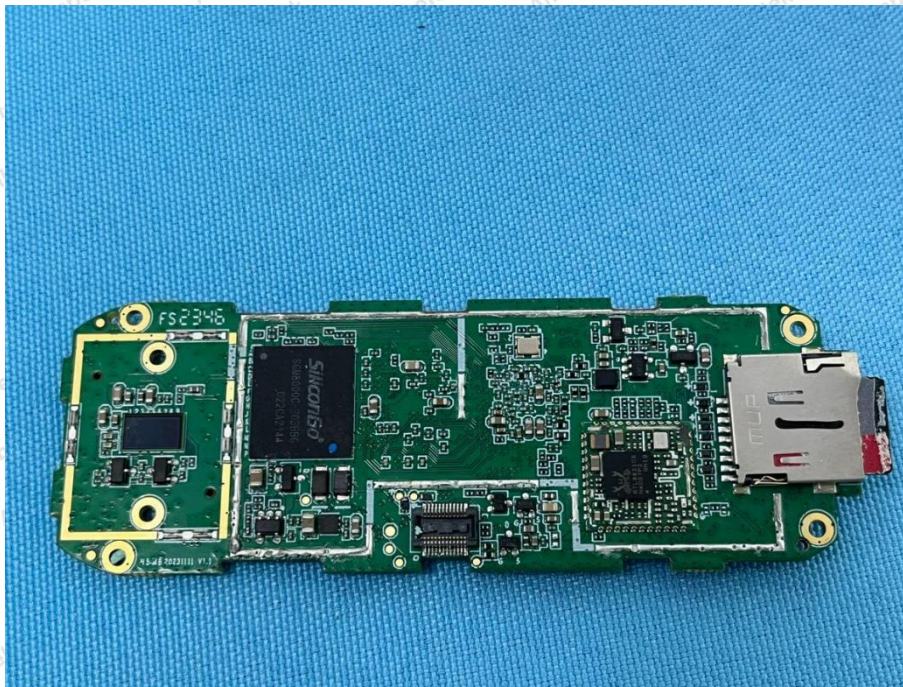

Hotline
400-003-0500
www.anbotek.com.cn

GPS

Shenzhen Anbotek Compliance Laboratory Limited

Address: 1/F., Building D, Sogood Science and Technology Park, Sanwei Community, Hangcheng Street, Bao'an District, Shenzhen, Guangdong, China.
Tel: (86) 0755-26066440 Fax: (86) 0755-26014772 Email: service@anbotek.com