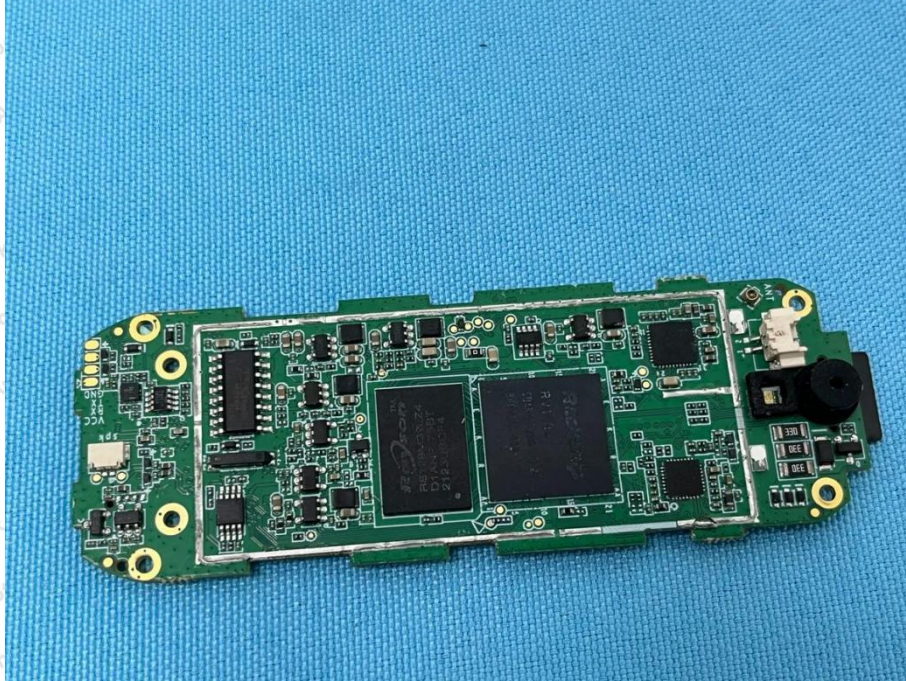

BLE&WiFi ANT