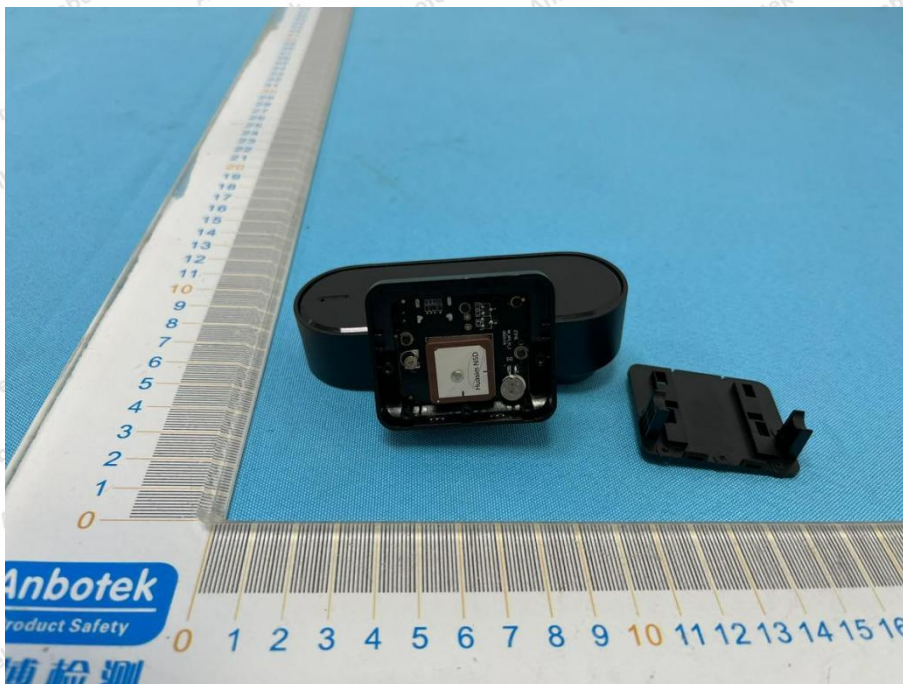

Appendix III -- Internal Photograph

Shenzhen Anbotek Compliance Laboratory Limited

Address: 1/F., Building D, Sogood Science and Technology Park, Sanwei Community, Hangcheng Street, Bao'an District, Shenzhen, Guangdong, China.
Tel: (86) 0755-26066440 Fax: (86) 0755-26014772 Email: service@anbotek.com