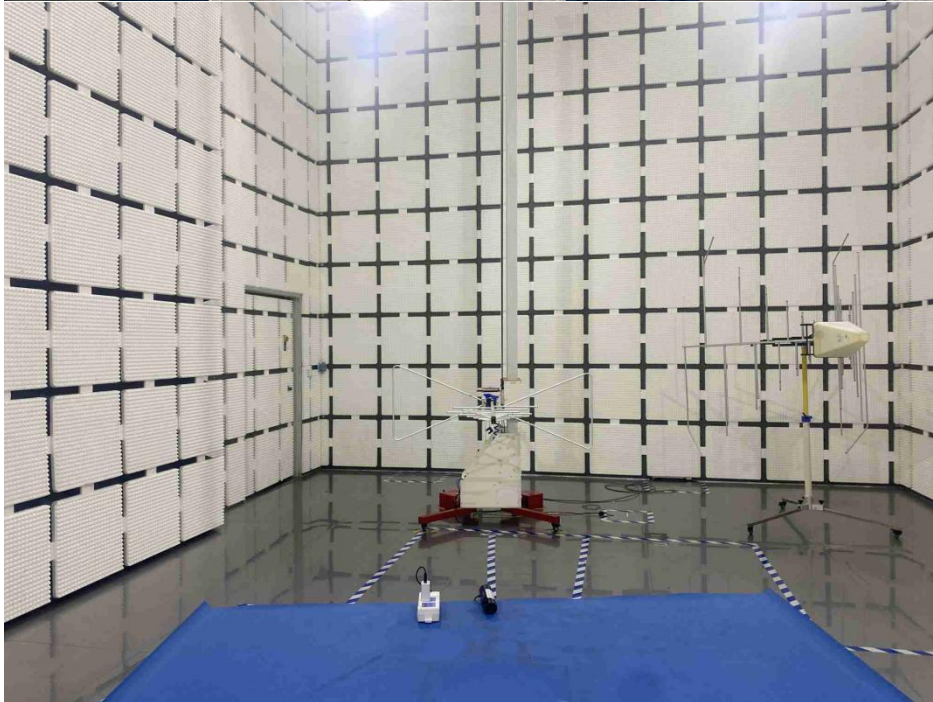

Model No. : mini Pro

Radiated Spurious Emissions

Conducted Emissions at AC Power Line (150kHz-30MHz)