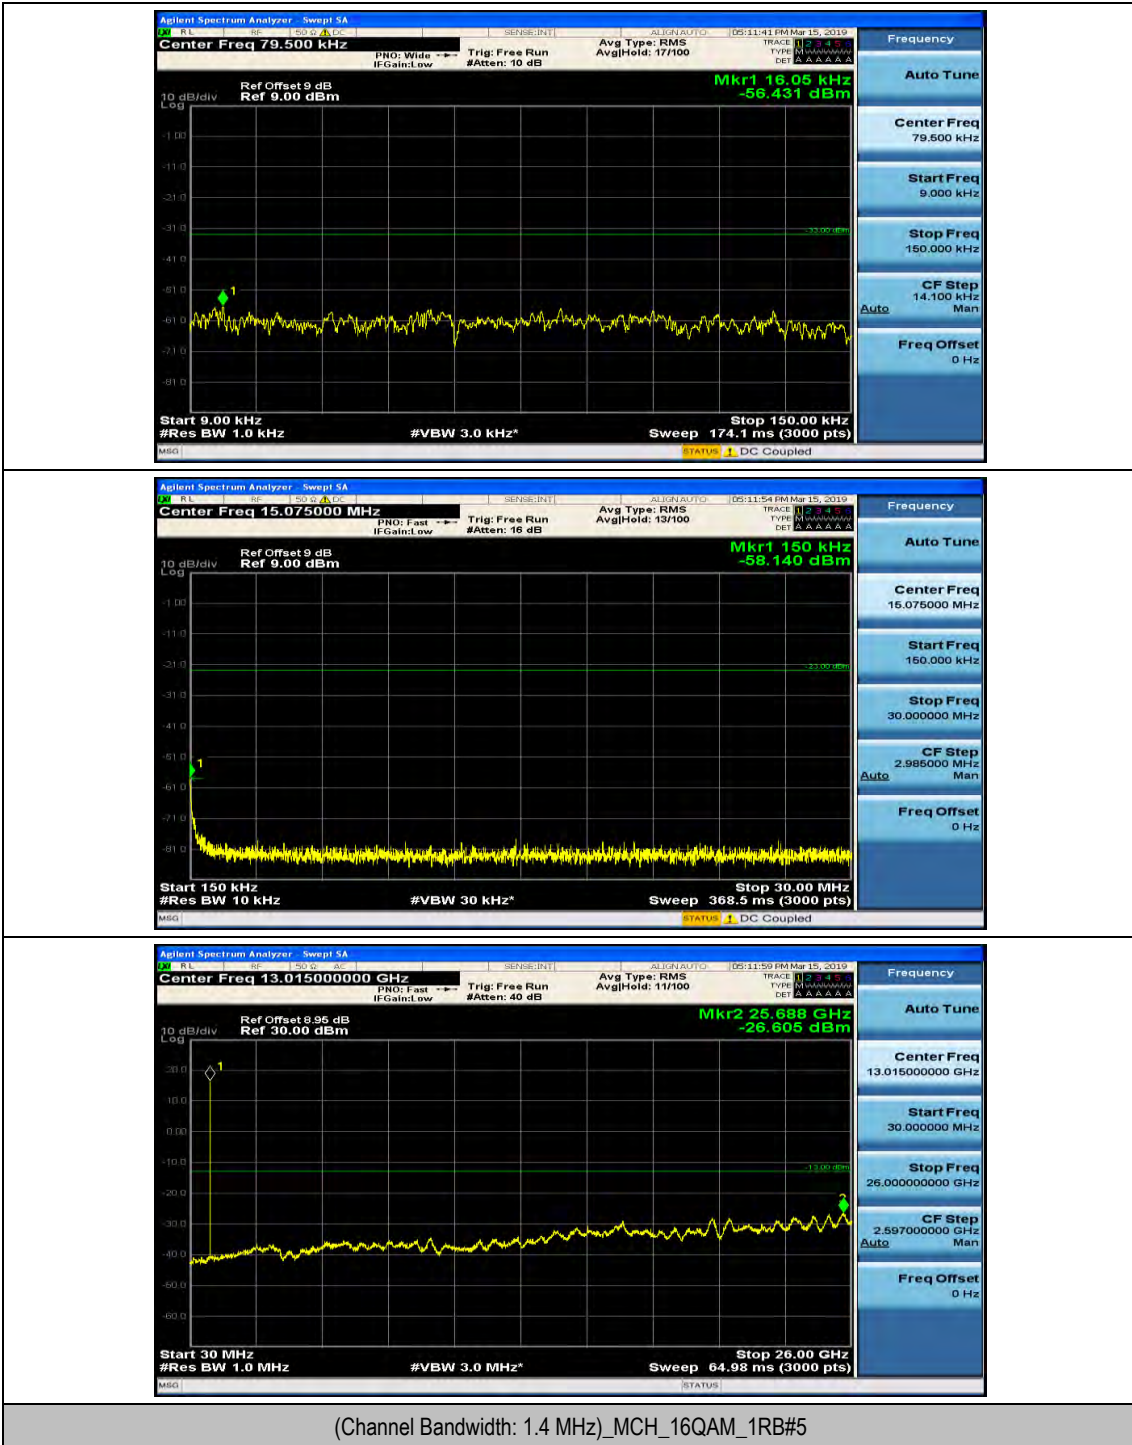

Appendix E: Conducted Spurious Emission

Test Graphs

Channel Bandwidth: 1.4 MHz

(Channel Bandwidth: 1.4 MHz)_MCH_QPSK_1RB#0

(Channel Bandwidth: 1.4 MHz)_MCH_QPSK_1RB#3

(Channel Bandwidth: 1.4 MHz)_HCH_QPSK_1RB#0

(Channel Bandwidth: 1.4 MHz)_HCH_QPSK_1RB#3

(Channel Bandwidth: 1.4 MHz)_LCH_16QAM_1RB#0

(Channel Bandwidth: 1.4 MHz)_LCH_16QAM_1RB#3

(Channel Bandwidth: 1.4 MHz)_MCH_16QAM_1RB#0

(Channel Bandwidth: 1.4 MHz)_MCH_16QAM_1RB#3