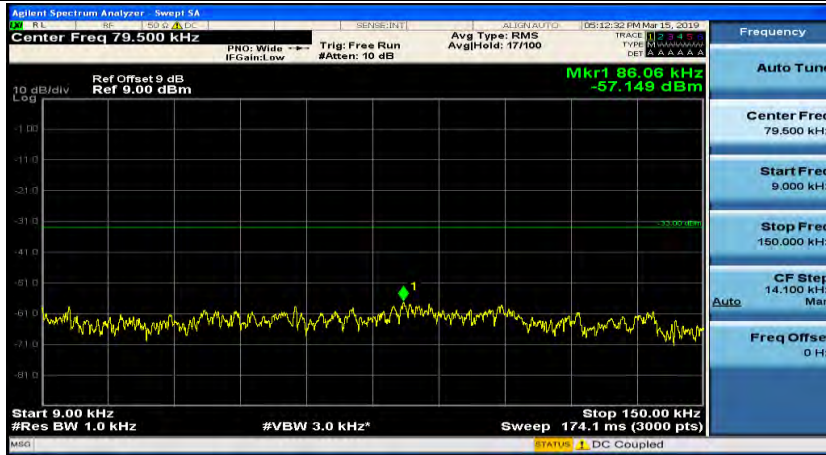

Appendix E: Conducted Spurious Emission

Test Graphs

Channel Bandwidth: 1.4 MHz

(Channel Bandwidth: 1.4 MHz)_MCH_QPSK_1RB#0

(Channel Bandwidth: 1.4 MHz)_MCH_QPSK_1RB#3

(Channel Bandwidth: 1.4 MHz)_HCH_QPSK_1RB#0