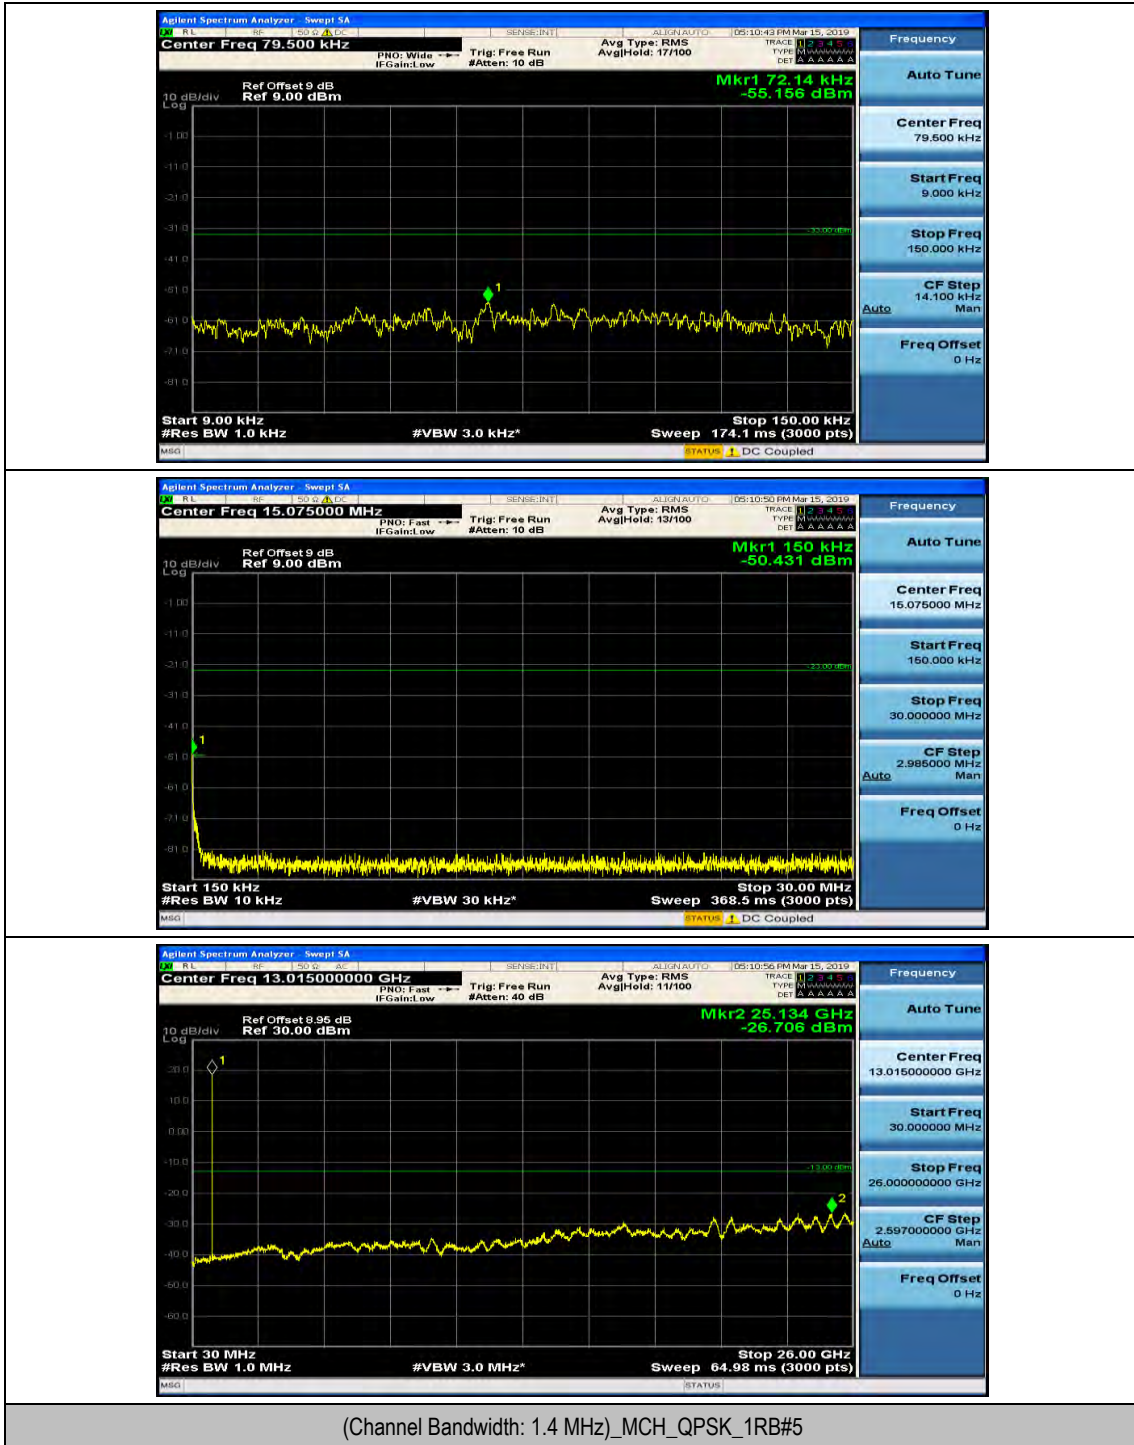

Appendix E: Conducted Spurious Emission

Test Graphs

Channel Bandwidth: 1.4 MHz

(Channel Bandwidth: 1.4 MHz)_MCH_QPSK_1RB#0

(Channel Bandwidth: 1.4 MHz)_MCH_QPSK_1RB#3

(Channel Bandwidth: 1.4 MHz)_HCH_QPSK_1RB#0