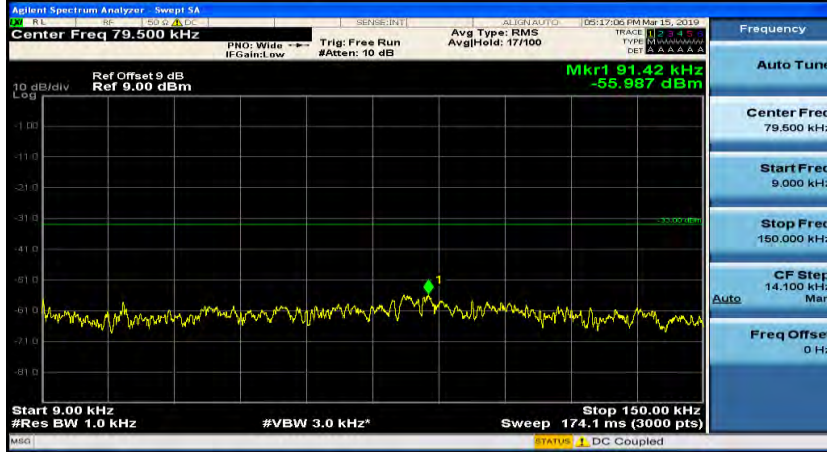

(Channel Bandwidth: 1.4 MHz)_HCH_16QAM_1RB#0

(Channel Bandwidth: 1.4 MHz)_HCH_16QAM_1RB#3

Channel Bandwidth: 3 MHz

(Channel Bandwidth: 3 MHz)_MCH_QPSK_1RB#0

(Channel Bandwidth: 3 MHz)_MCH_QPSK_1RB#7