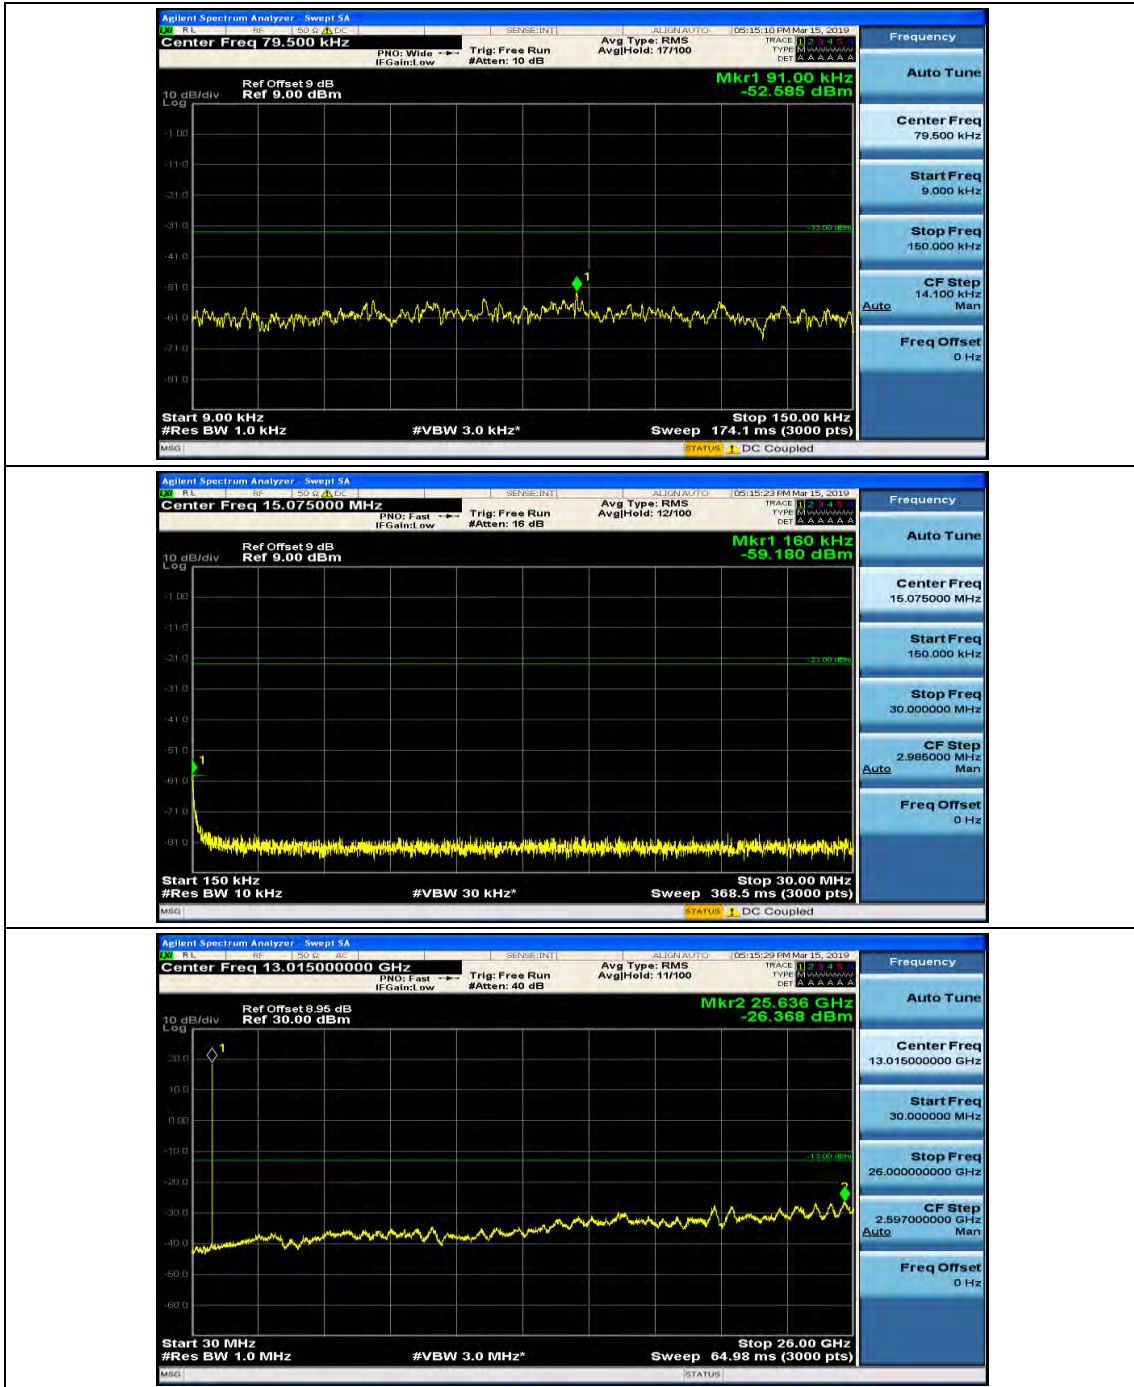

(Channel Bandwidth: 1.4 MHz)_HCH_16QAM_1RB#0

(Channel Bandwidth: 1.4 MHz)_HCH_16QAM_1RB#3

Channel Bandwidth: 3 MHz

(Channel Bandwidth: 3 MHz)_MCH_QPSK_1RB#0

(Channel Bandwidth: 3 MHz)_MCH_QPSK_1RB#7