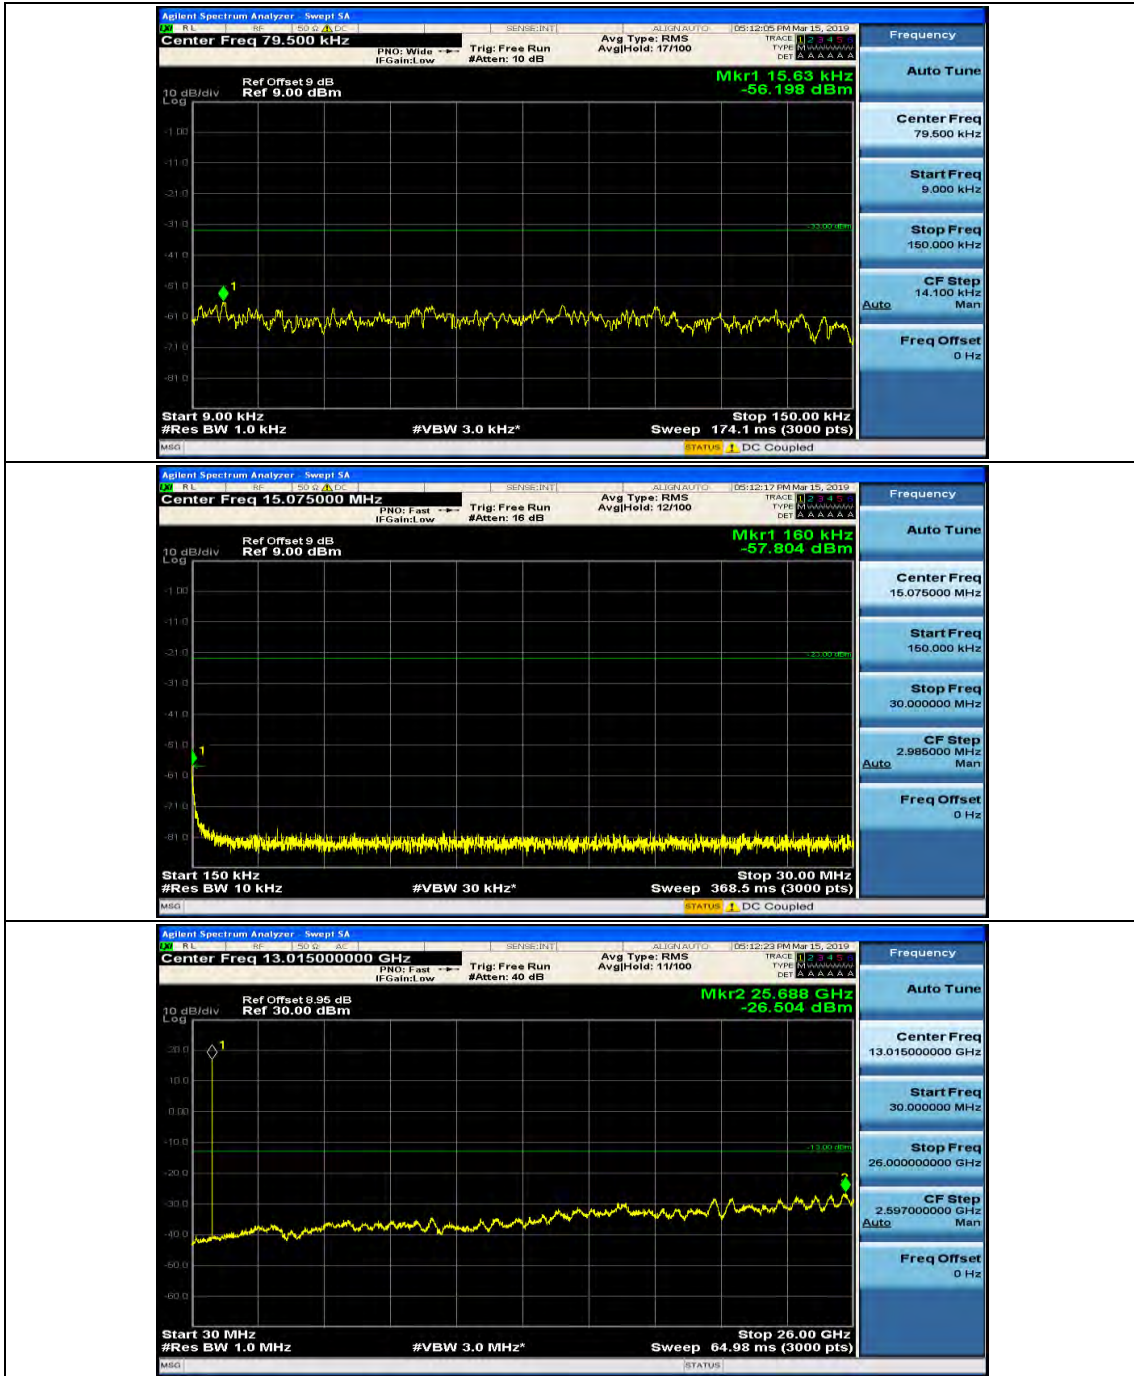

Appendix E: Conducted Spurious Emission

Test Graphs

Channel Bandwidth: 1.4 MHz

(Channel Bandwidth: 1.4 MHz)_MCH_QPSK_1RB#0

(Channel Bandwidth: 1.4 MHz)_MCH_QPSK_1RB#3

(Channel Bandwidth: 1.4 MHz)_HCH_QPSK_1RB#0

(Channel Bandwidth: 1.4 MHz)_HCH_QPSK_1RB#3

(Channel Bandwidth: 1.4 MHz)_LCH_16QAM_1RB#0

(Channel Bandwidth: 1.4 MHz)_LCH_16QAM_1RB#3

(Channel Bandwidth: 1.4 MHz)_MCH_16QAM_1RB#0

(Channel Bandwidth: 1.4 MHz)_MCH_16QAM_1RB#3