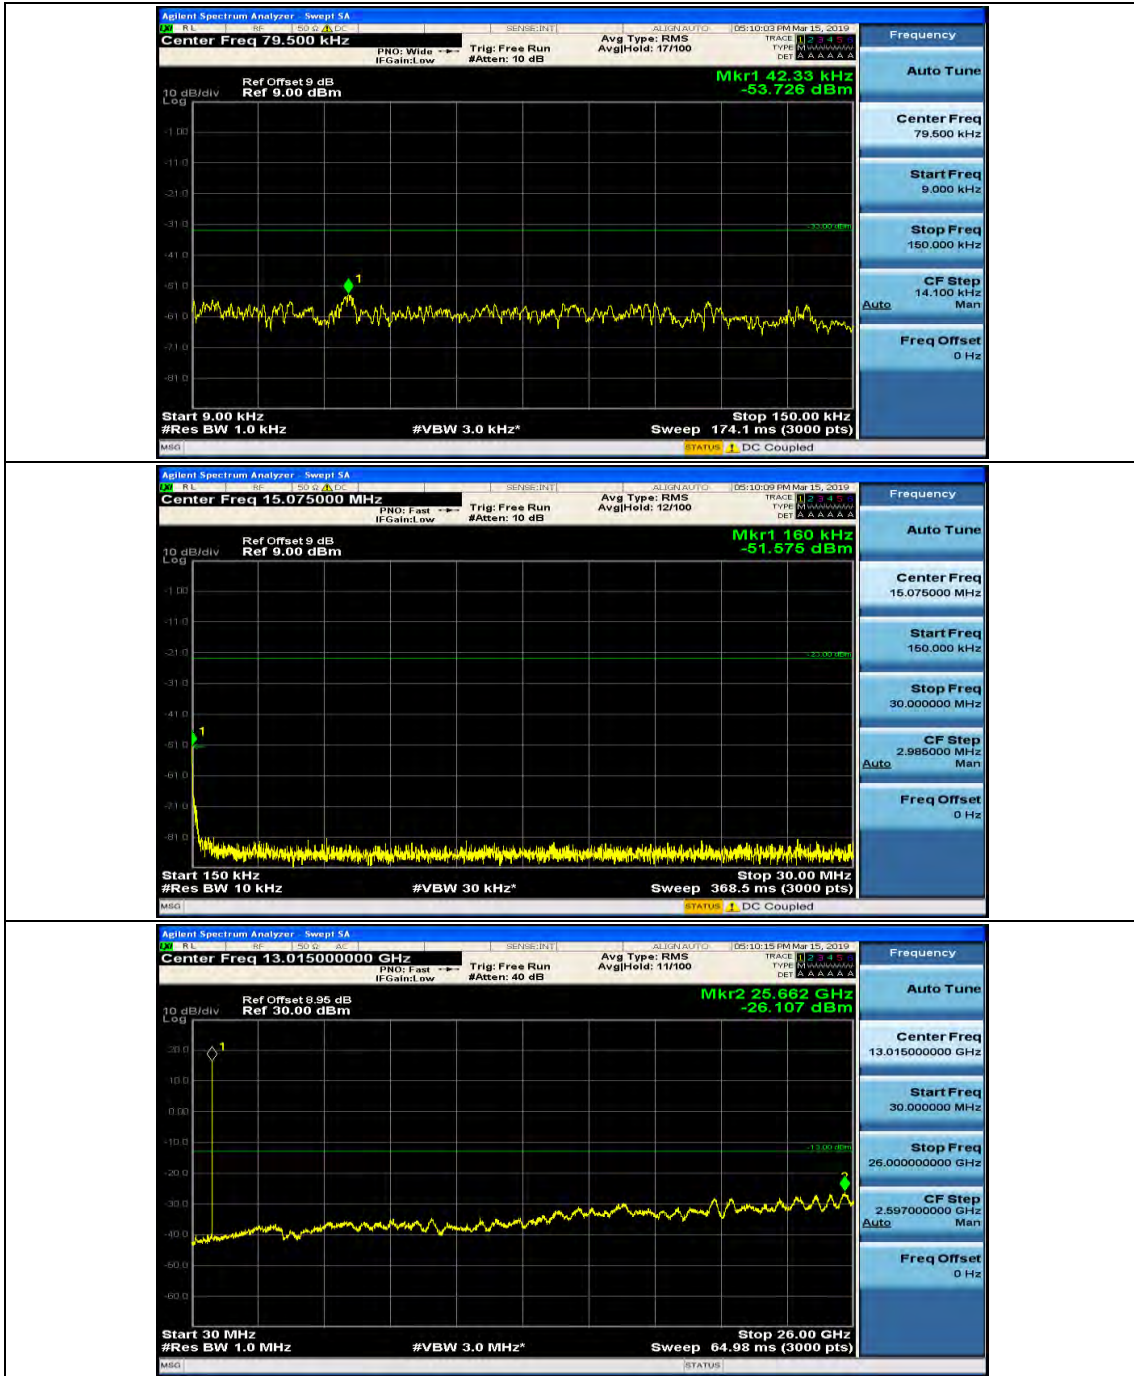

Appendix E: Conducted Spurious Emission

Test Graphs

Channel Bandwidth: 1.4 MHz

(Channel Bandwidth: 1.4 MHz)_MCH_QPSK_1RB#0

(Channel Bandwidth: 1.4 MHz)_MCH_QPSK_1RB#3

(Channel Bandwidth: 1.4 MHz)_HCH_QPSK_1RB#0

(Channel Bandwidth: 1.4 MHz)_HCH_QPSK_1RB#3

(Channel Bandwidth: 1.4 MHz)_LCH_16QAM_1RB#0

(Channel Bandwidth: 1.4 MHz)_LCH_16QAM_1RB#3

(Channel Bandwidth: 1.4 MHz)_MCH_16QAM_1RB#0

(Channel Bandwidth: 1.4 MHz)_MCH_16QAM_1RB#3