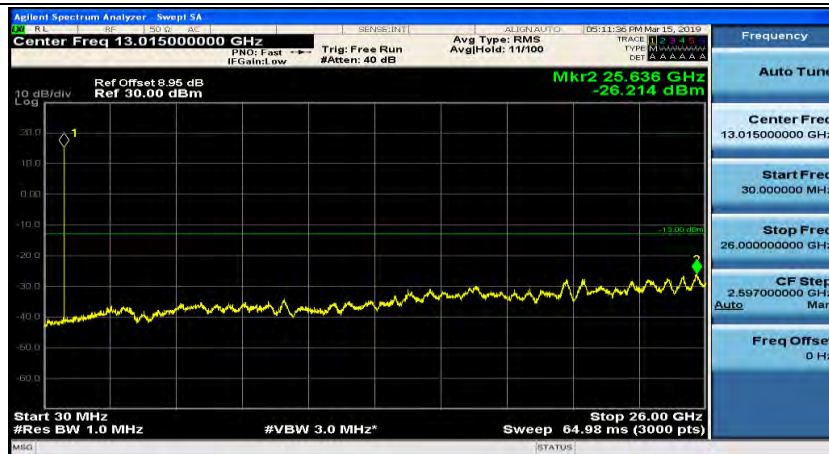

(Channel Bandwidth: 1.4 MHz)_HCH_QPSK_1RB#3

(Channel Bandwidth: 1.4 MHz)_LCH_16QAM_1RB#0

(Channel Bandwidth: 1.4 MHz)_LCH_16QAM_1RB#3

(Channel Bandwidth: 1.4 MHz)_MCH_16QAM_1RB#0

(Channel Bandwidth: 1.4 MHz)_MCH_16QAM_1RB#3