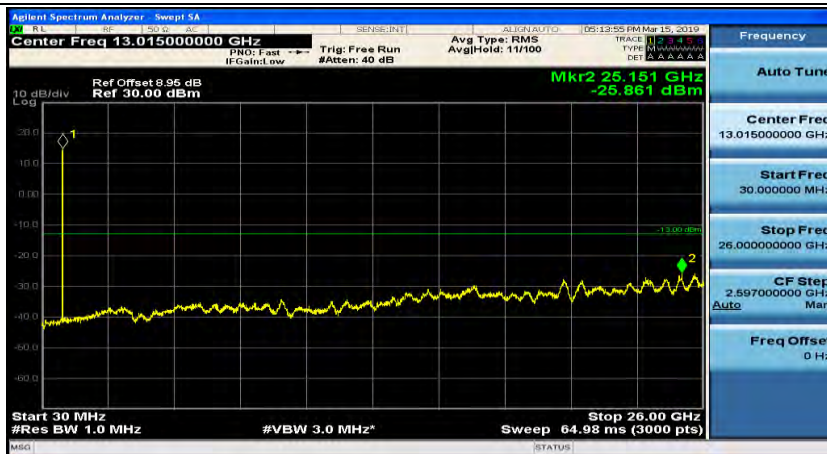

(Channel Bandwidth: 1.4 MHz)_HCH_16QAM_1RB#0

(Channel Bandwidth: 1.4 MHz)_HCH_16QAM_1RB#3