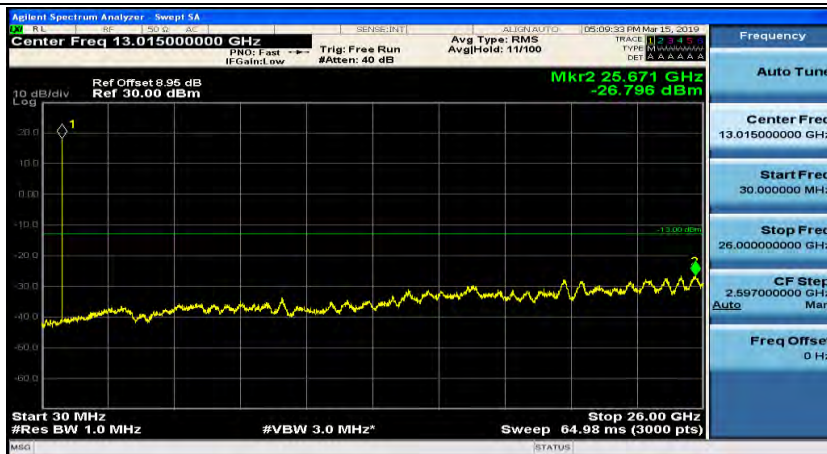

(Channel Bandwidth: 1.4 MHz)_LCH_16QAM_1RB#0

(Channel Bandwidth: 1.4 MHz)_LCH_16QAM_1RB#3