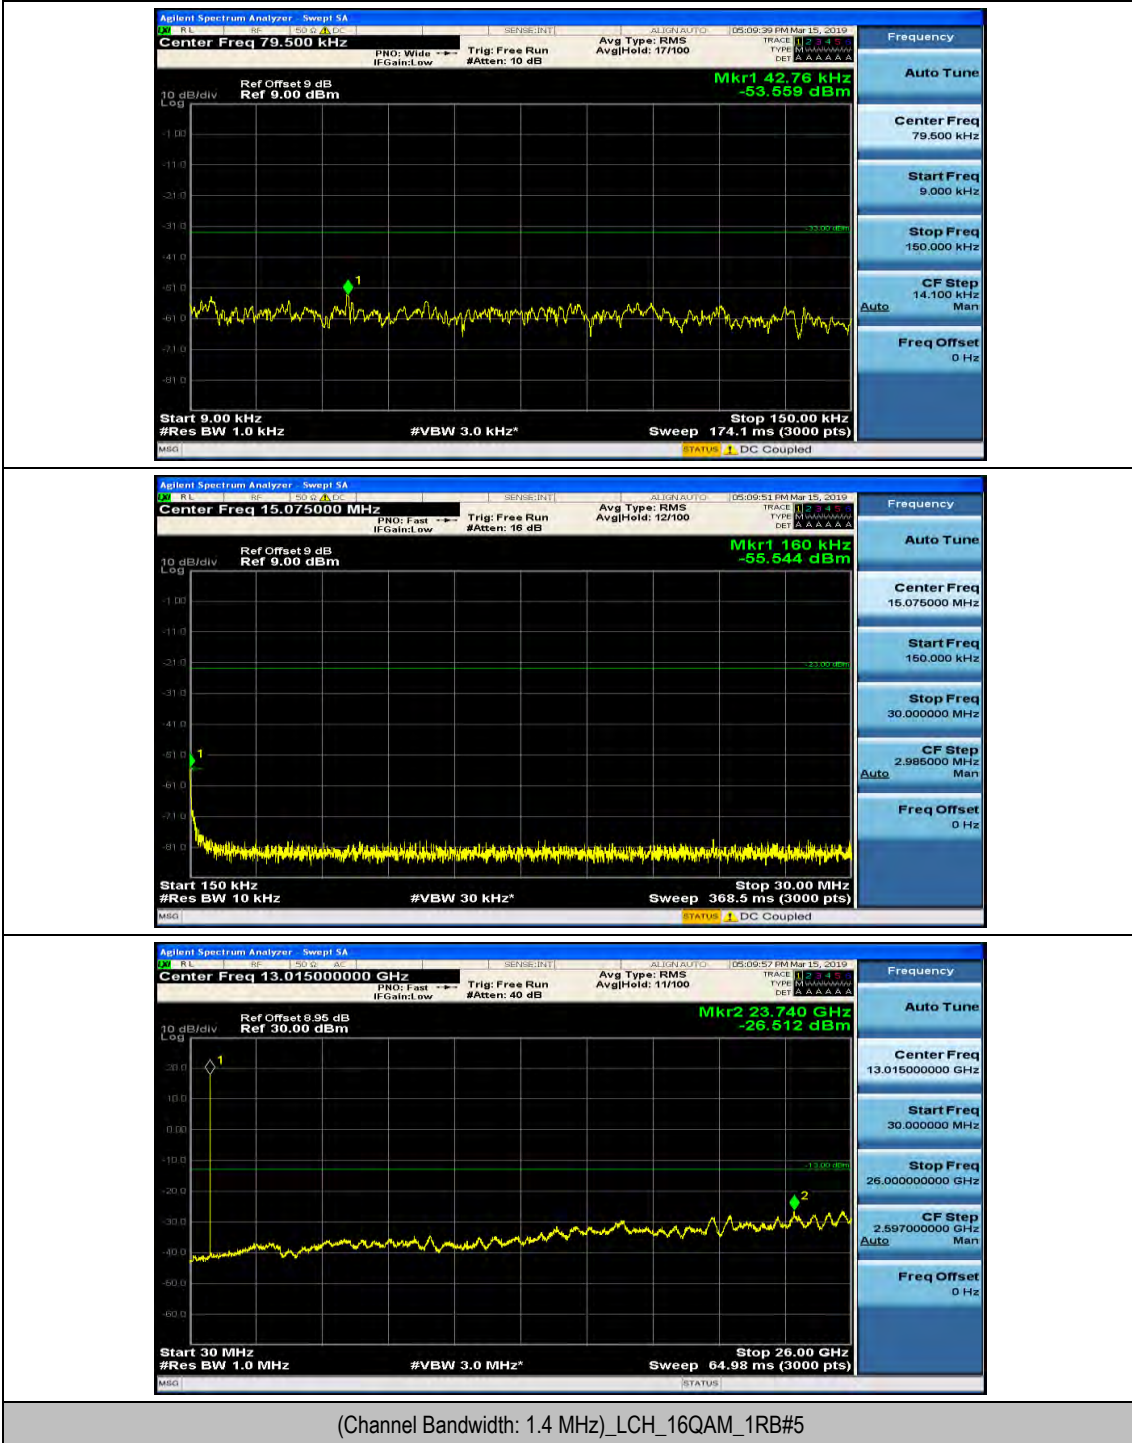

Appendix E: Conducted Spurious Emission

Test Graphs

Channel Bandwidth: 1.4 MHz

(Channel Bandwidth: 1.4 MHz)_MCH_QPSK_1RB#0

(Channel Bandwidth: 1.4 MHz)_MCH_QPSK_1RB#3

(Channel Bandwidth: 1.4 MHz)_HCH_QPSK_1RB#0

(Channel Bandwidth: 1.4 MHz)_HCH_QPSK_1RB#3

(Channel Bandwidth: 1.4 MHz)_LCH_16QAM_1RB#0

(Channel Bandwidth: 1.4 MHz)_LCH_16QAM_1RB#3

(Channel Bandwidth: 1.4 MHz)_MCH_16QAM_1RB#0

(Channel Bandwidth: 1.4 MHz)_MCH_16QAM_1RB#3