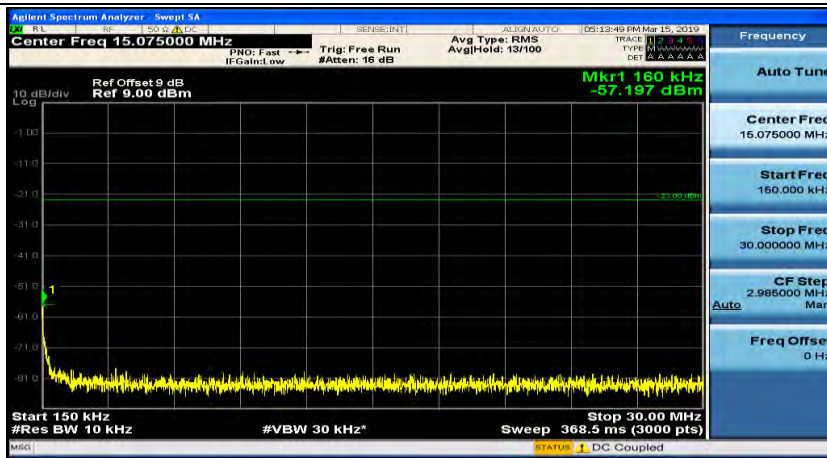

(Channel Bandwidth: 1.4 MHz)_HCH_16QAM_1RB#0

(Channel Bandwidth: 1.4 MHz)_HCH_16QAM_1RB#3