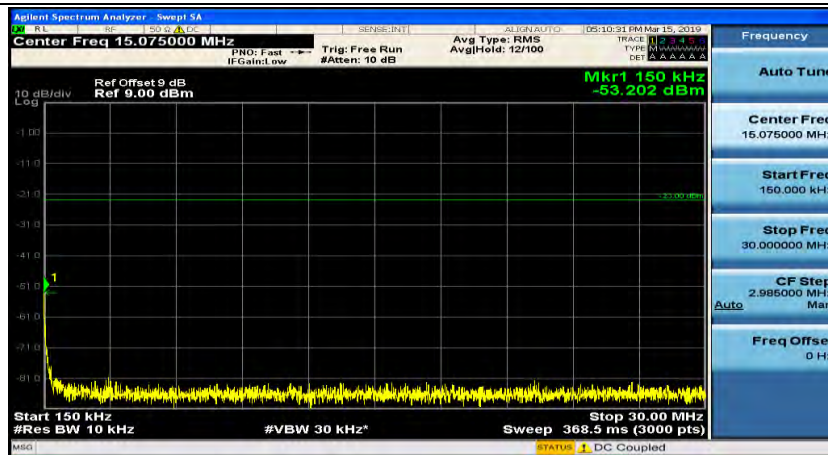

Appendix E: Conducted Spurious Emission

Test Graphs

Channel Bandwidth: 1.4 MHz

(Channel Bandwidth: 1.4 MHz)_MCH_QPSK_1RB#0

(Channel Bandwidth: 1.4 MHz)_MCH_QPSK_1RB#3

(Channel Bandwidth: 1.4 MHz)_HCH_QPSK_1RB#0