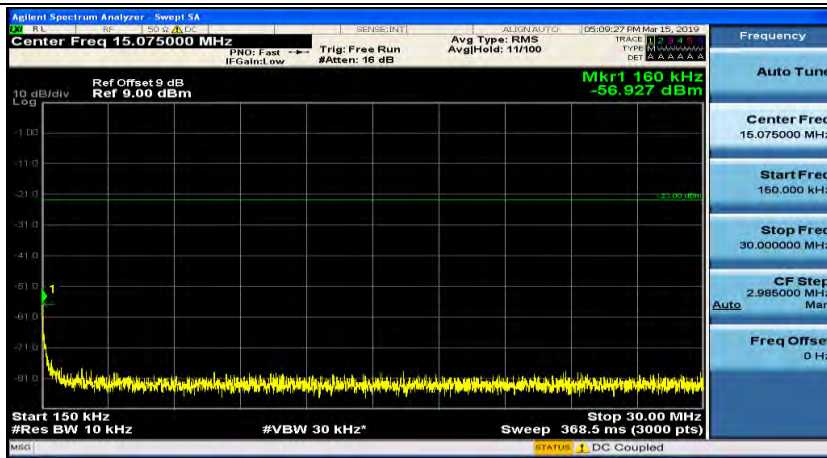

(Channel Bandwidth: 1.4 MHz)_LCH_16QAM_1RB#0

(Channel Bandwidth: 1.4 MHz)_LCH_16QAM_1RB#3