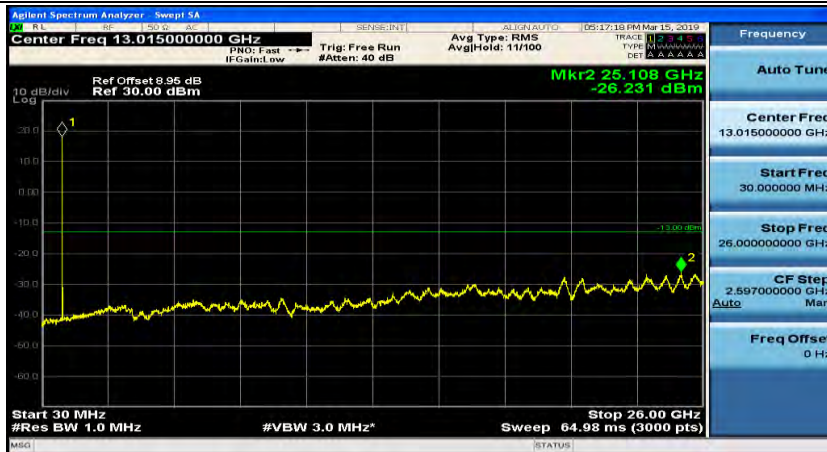

(Channel Bandwidth: 1.4 MHz)_HCH_16QAM_1RB#0

(Channel Bandwidth: 1.4 MHz)_HCH_16QAM_1RB#3

Channel Bandwidth: 3 MHz

(Channel Bandwidth: 3 MHz)_MCH_QPSK_1RB#0

(Channel Bandwidth: 3 MHz)_MCH_QPSK_1RB#7