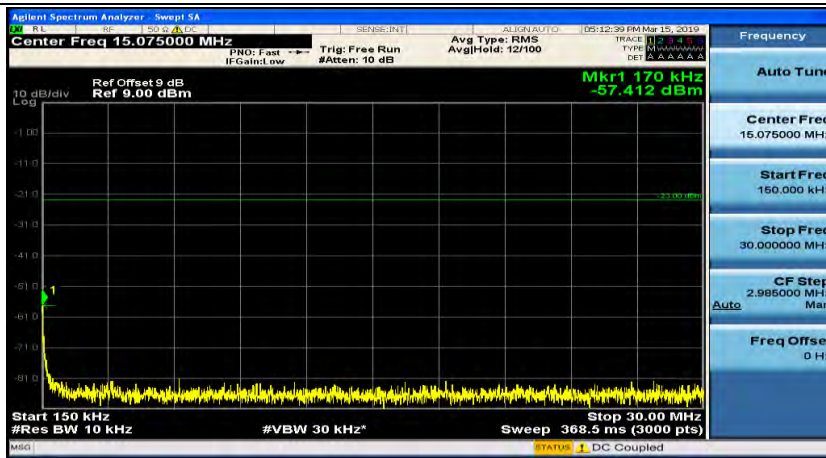

Appendix E: Conducted Spurious Emission

Test Graphs

Channel Bandwidth: 1.4 MHz

(Channel Bandwidth: 1.4 MHz)_MCH_QPSK_1RB#0

(Channel Bandwidth: 1.4 MHz)_MCH_QPSK_1RB#3

(Channel Bandwidth: 1.4 MHz)_HCH_QPSK_1RB#0