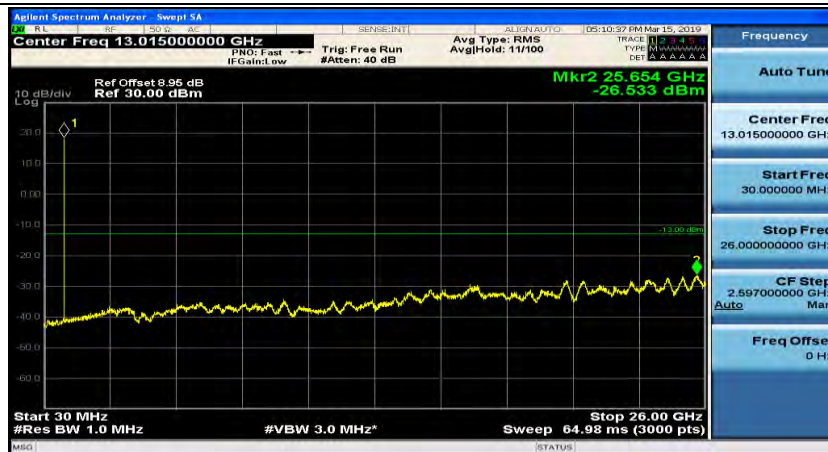

Appendix E: Conducted Spurious Emission

Test Graphs

Channel Bandwidth: 1.4 MHz

(Channel Bandwidth: 1.4 MHz)_MCH_QPSK_1RB#0

(Channel Bandwidth: 1.4 MHz)_MCH_QPSK_1RB#3

(Channel Bandwidth: 1.4 MHz)_HCH_QPSK_1RB#0