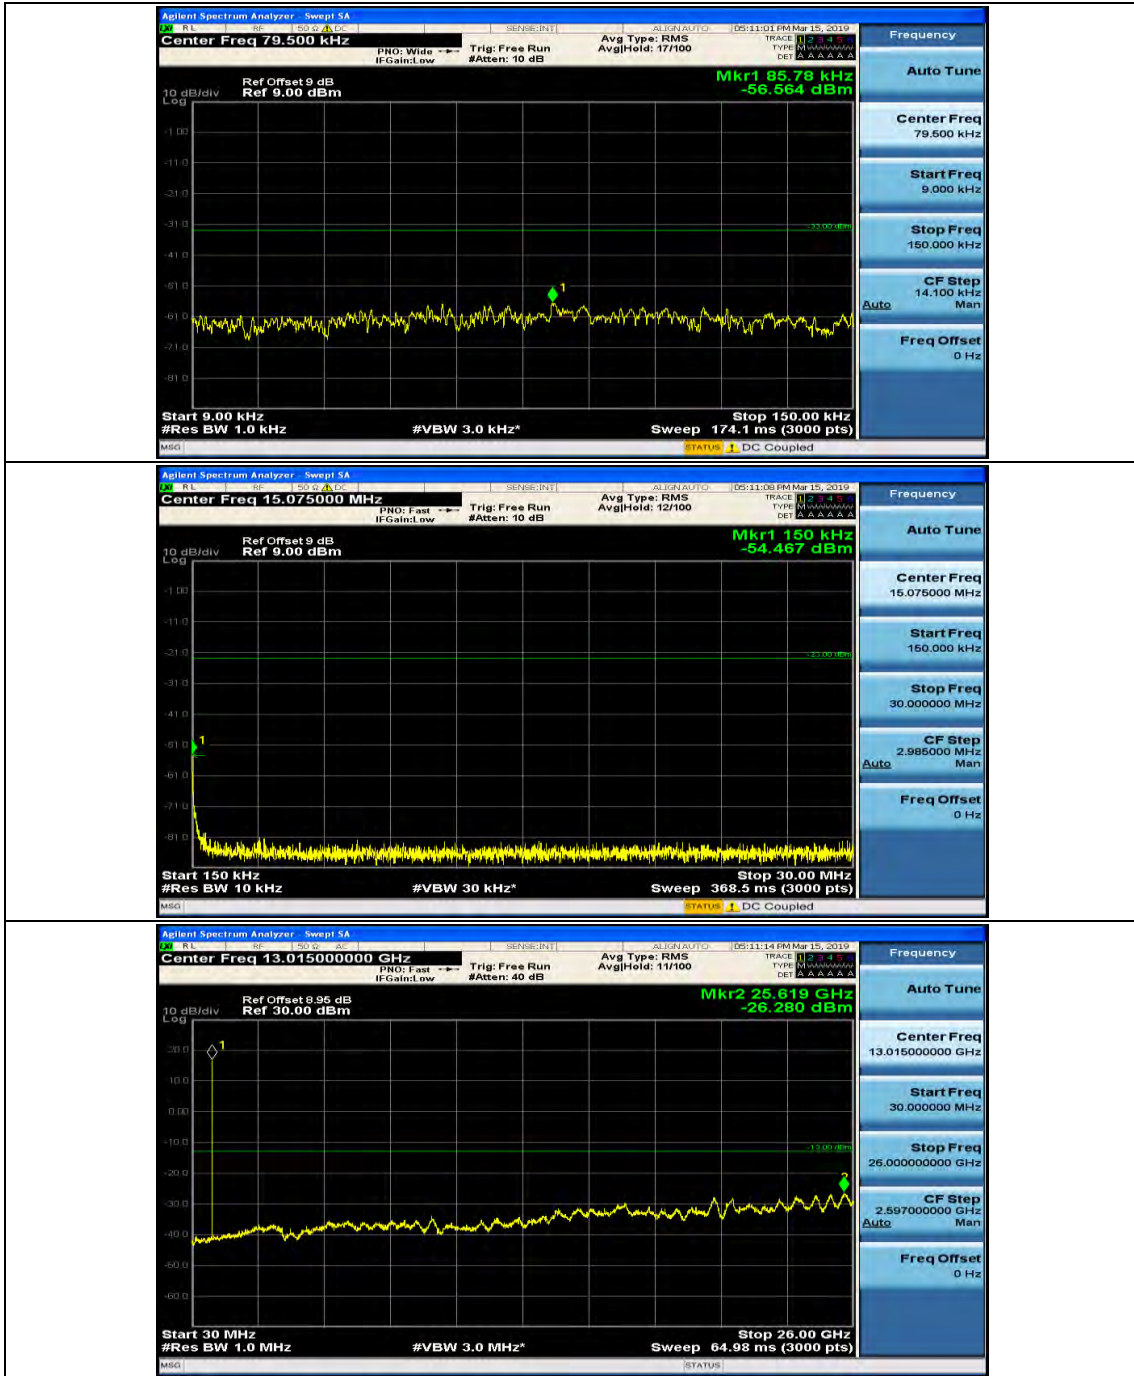

Appendix E: Conducted Spurious Emission

Test Graphs

Channel Bandwidth: 1.4 MHz

(Channel Bandwidth: 1.4 MHz)_MCH_QPSK_1RB#0

(Channel Bandwidth: 1.4 MHz)_MCH_QPSK_1RB#3

(Channel Bandwidth: 1.4 MHz)_HCH_QPSK_1RB#0