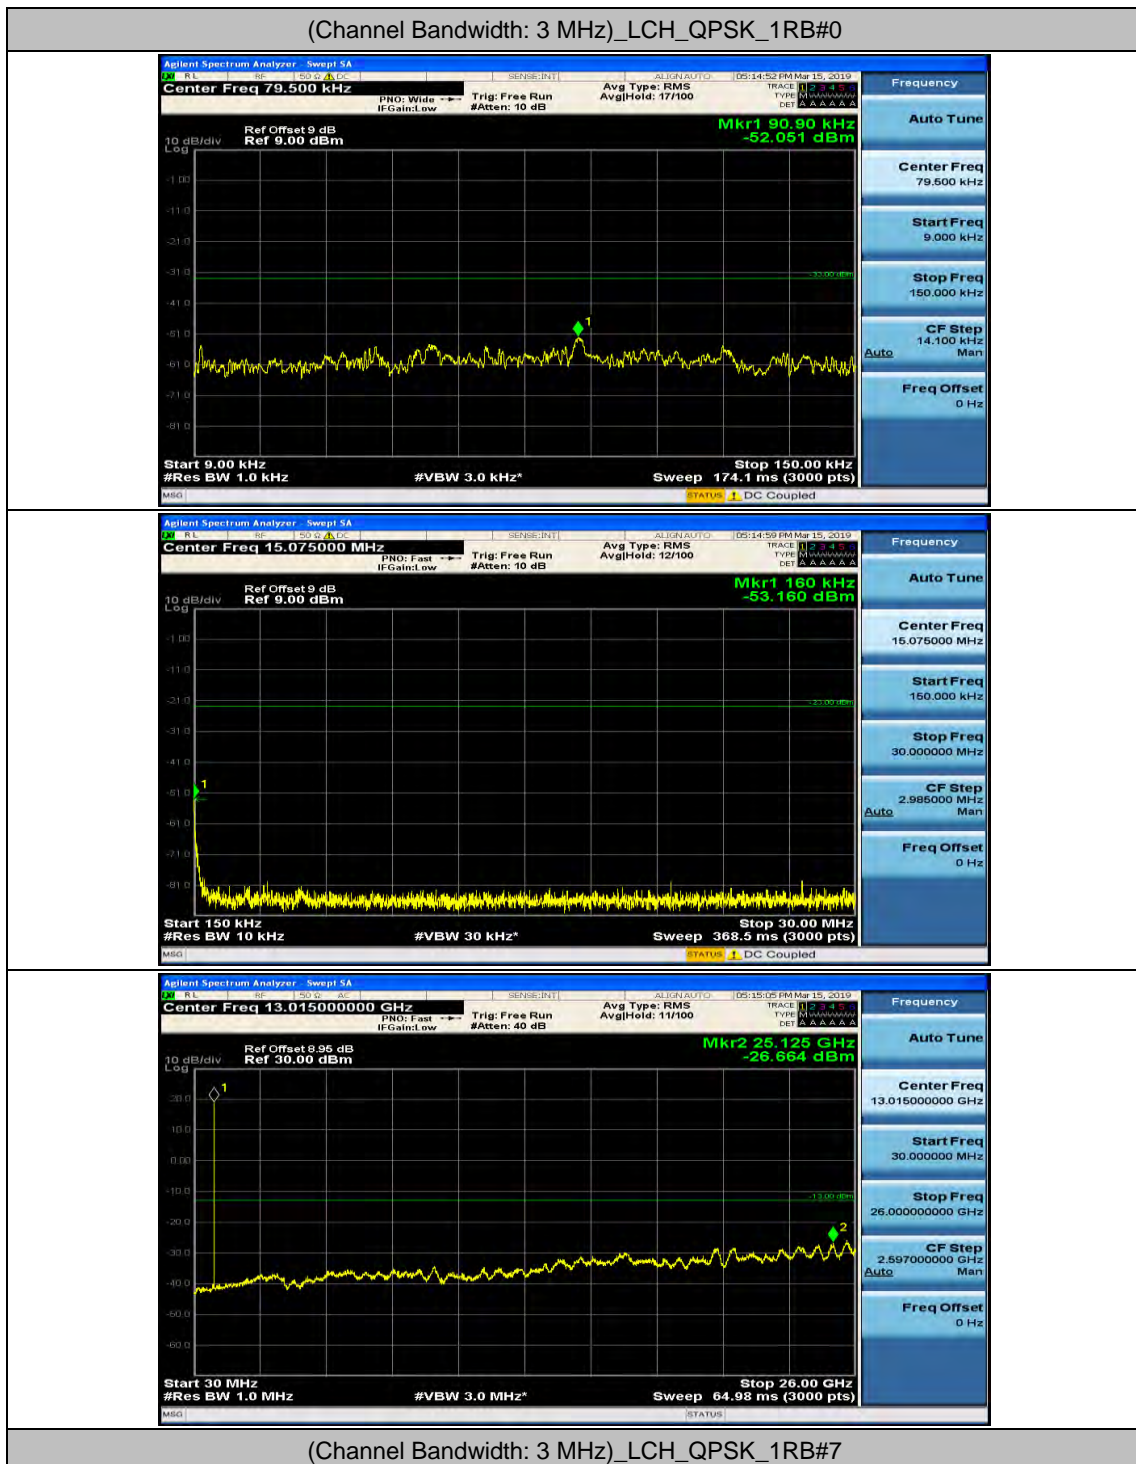

(Channel Bandwidth: 1.4 MHz)_HCH_16QAM_1RB#0

(Channel Bandwidth: 1.4 MHz)_HCH_16QAM_1RB#3

Channel Bandwidth: 3 MHz

(Channel Bandwidth: 3 MHz)_MCH_QPSK_1RB#0

(Channel Bandwidth: 3 MHz)_MCH_QPSK_1RB#7