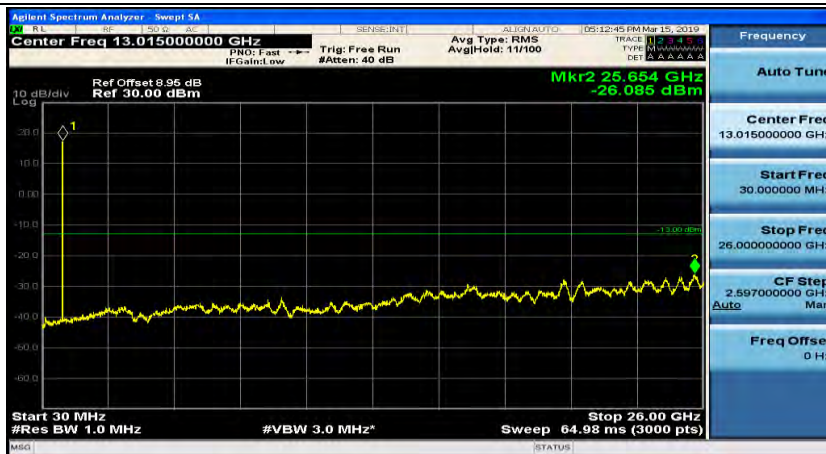

Appendix E: Conducted Spurious Emission

Test Graphs

Channel Bandwidth: 1.4 MHz

(Channel Bandwidth: 1.4 MHz)_MCH_QPSK_1RB#0

(Channel Bandwidth: 1.4 MHz)_MCH_QPSK_1RB#3

(Channel Bandwidth: 1.4 MHz)_HCH_QPSK_1RB#0