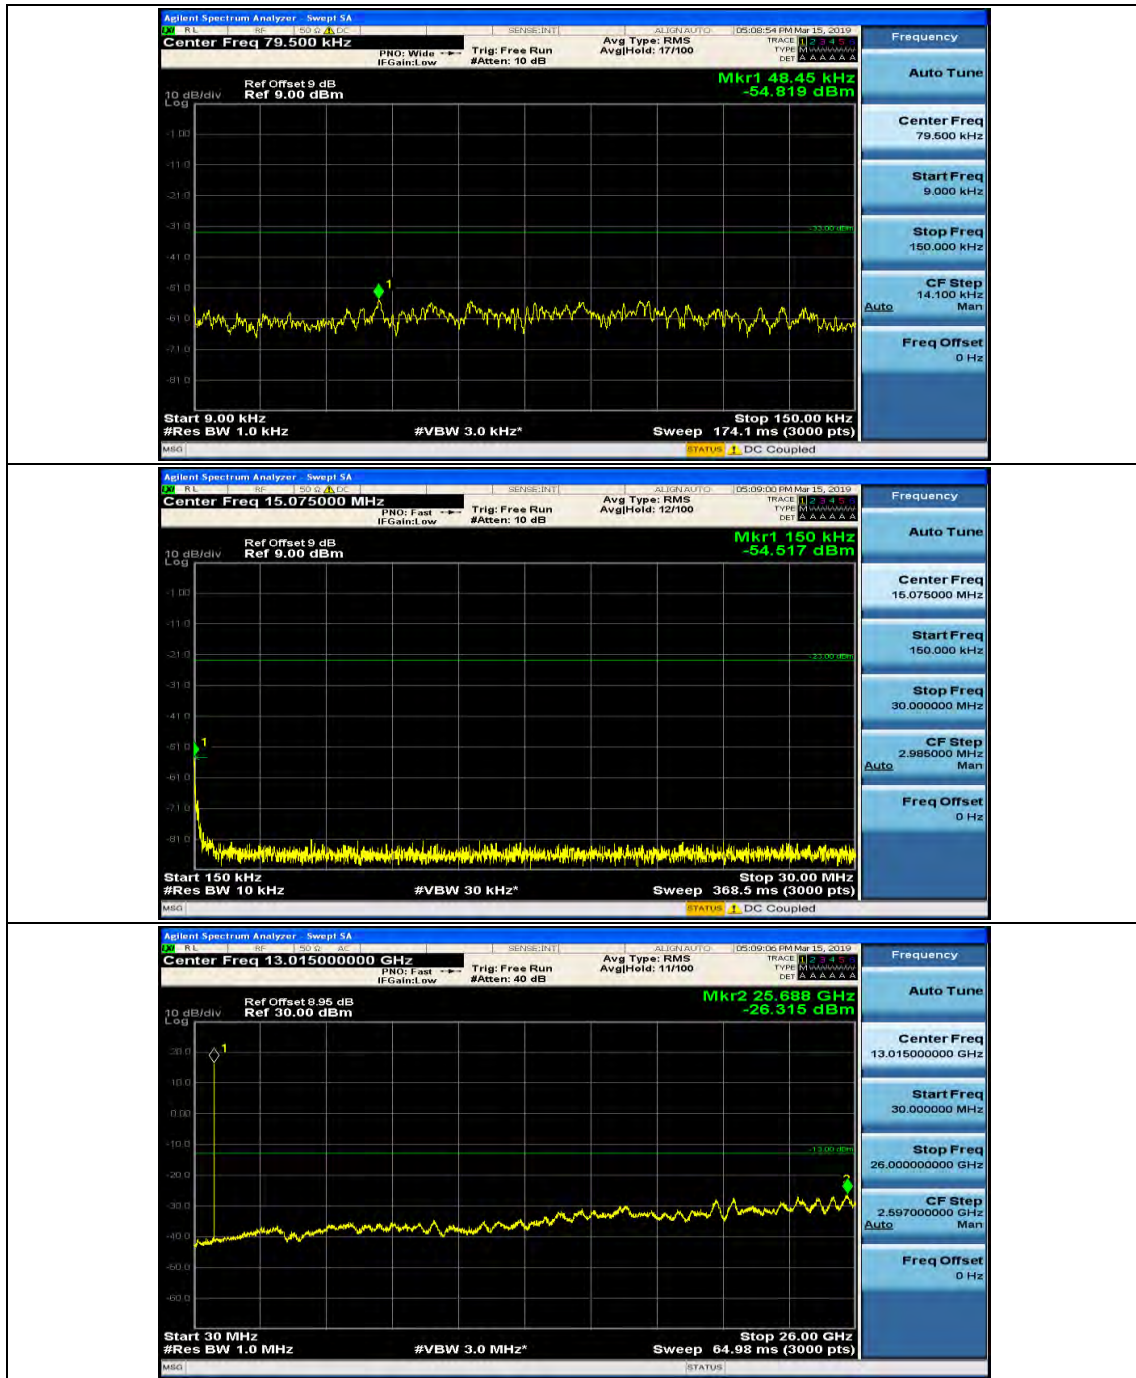

Channel Bandwidth: 10 MHz_HCH_16QAM_1RB#49

Channel Bandwidth: 10 MHz_HCH_16QAM_25RB#0

Channel Bandwidth: 10 MHz_HCH_16QAM_25RB#12

Channel Bandwidth: 10 MHz_HCH_16QAM_25RB#25

Channel Bandwidth: 10 MHz_HCH_16QAM_50RB#0

Appendix E: Conducted Spurious Emission

Test Graphs

Channel Bandwidth: 1.4 MHz

(Channel Bandwidth: 1.4 MHz)_MCH_QPSK_1RB#0

(Channel Bandwidth: 1.4 MHz)_MCH_QPSK_1RB#3

(Channel Bandwidth: 1.4 MHz)_HCH_QPSK_1RB#0