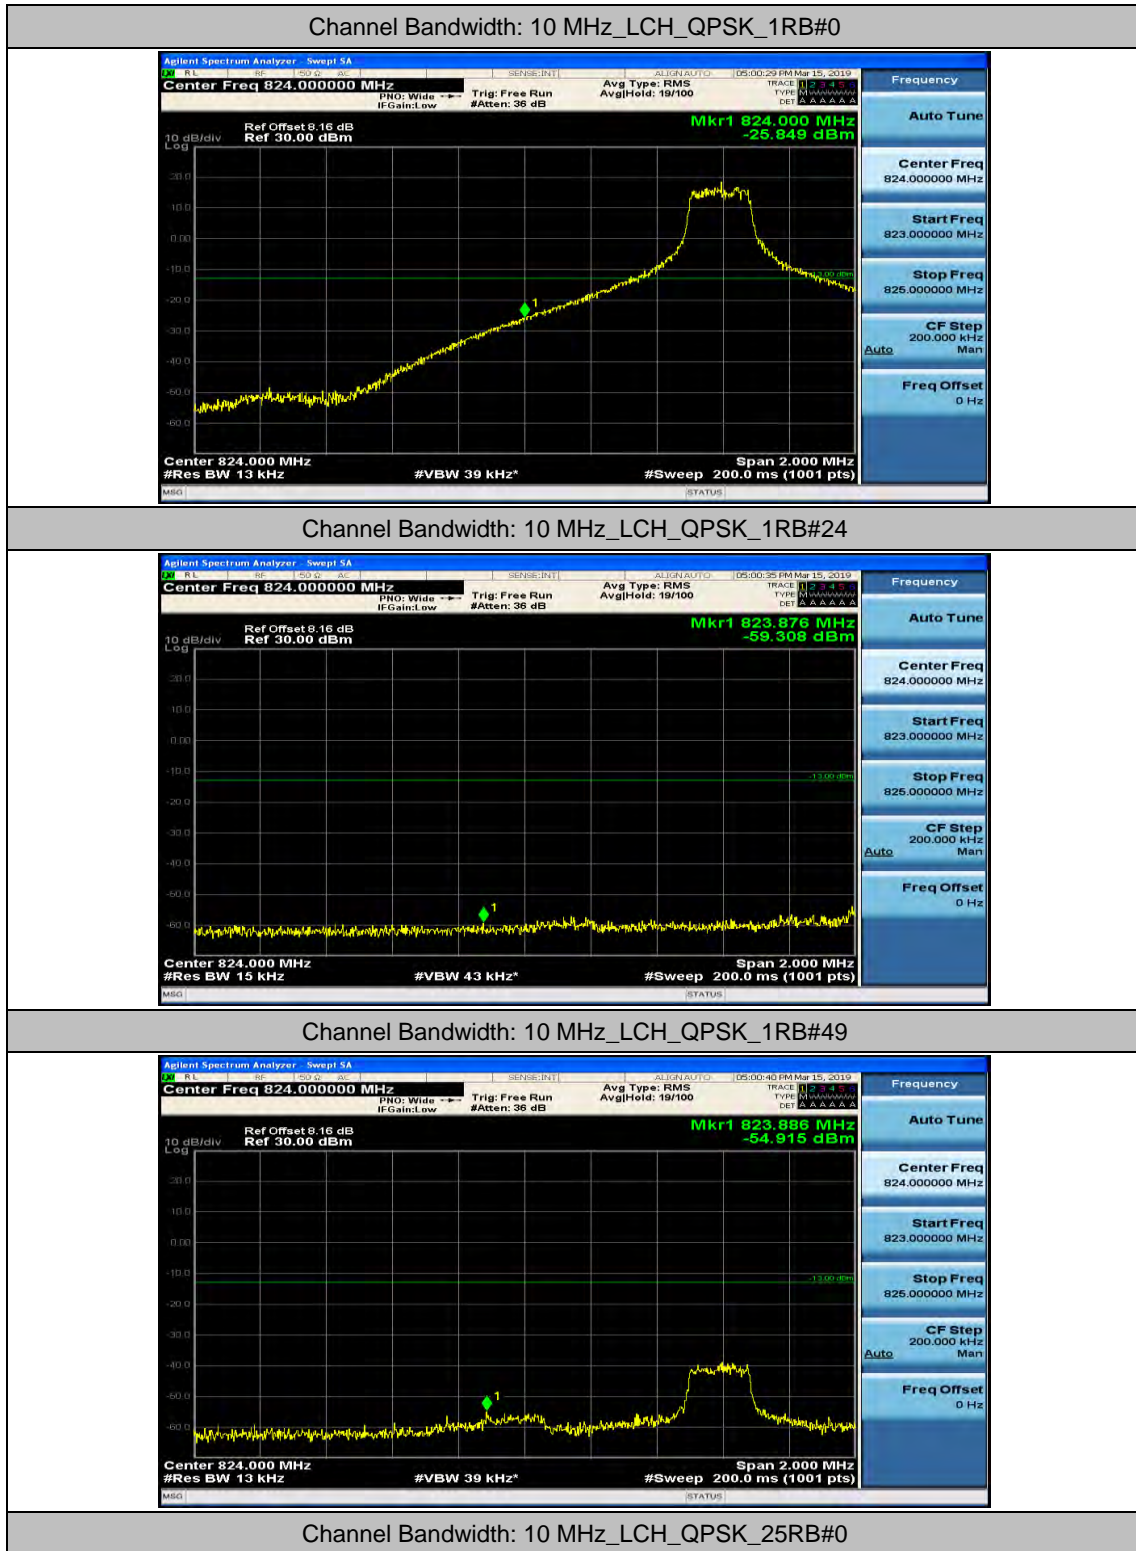

(Channel Bandwidth: 5 MHz)_HCH_16QAM_1RB#12

(Channel Bandwidth: 5 MHz)_HCH_16QAM_1RB#24

(Channel Bandwidth: 5 MHz)_HCH_16QAM_12RB#0

(Channel Bandwidth: 5 MHz)_HCH_16QAM_12RB#6

(Channel Bandwidth: 5 MHz)_HCH_16QAM_12RB#13

(Channel Bandwidth: 5 MHz)_HCH_16QAM_25RB#0

Channel Bandwidth: 10 MHz

Channel Bandwidth: 10 MHz_LCH_QPSK_25RB#12

Channel Bandwidth: 10 MHz_LCH_QPSK_25RB#25

Channel Bandwidth: 10 MHz_LCH_QPSK_50RB#0

Channel Bandwidth: 10 MHz_HCH_QPSK_1RB#0