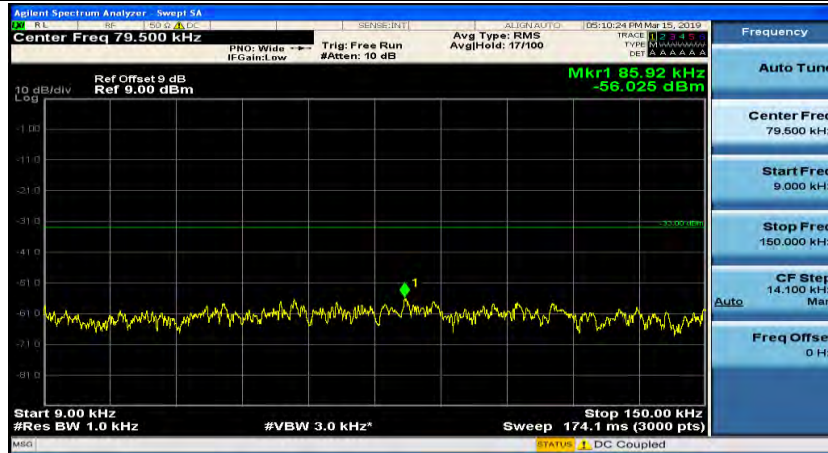

Appendix E: Conducted Spurious Emission

Test Graphs

Channel Bandwidth: 1.4 MHz

(Channel Bandwidth: 1.4 MHz)_MCH_QPSK_1RB#0

(Channel Bandwidth: 1.4 MHz)_MCH_QPSK_1RB#3

(Channel Bandwidth: 1.4 MHz)_HCH_QPSK_1RB#0