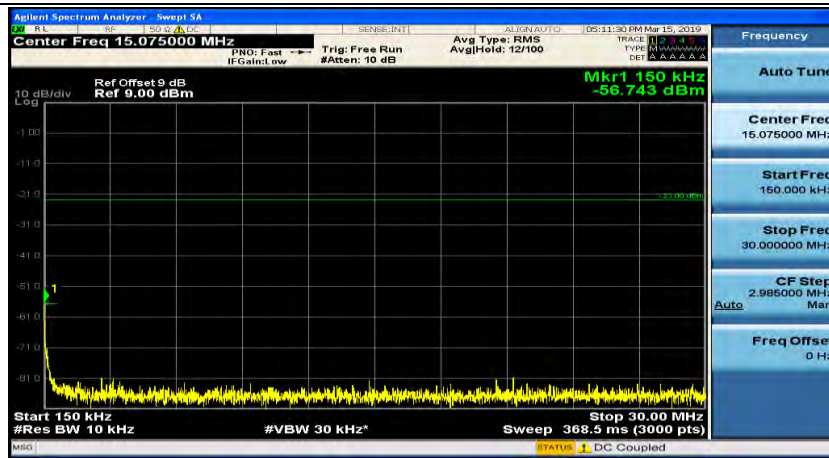

(Channel Bandwidth: 1.4 MHz)_HCH_QPSK_1RB#3

(Channel Bandwidth: 1.4 MHz)_LCH_16QAM_1RB#0

(Channel Bandwidth: 1.4 MHz)_LCH_16QAM_1RB#3

(Channel Bandwidth: 1.4 MHz)_MCH_16QAM_1RB#0

(Channel Bandwidth: 1.4 MHz)_MCH_16QAM_1RB#3