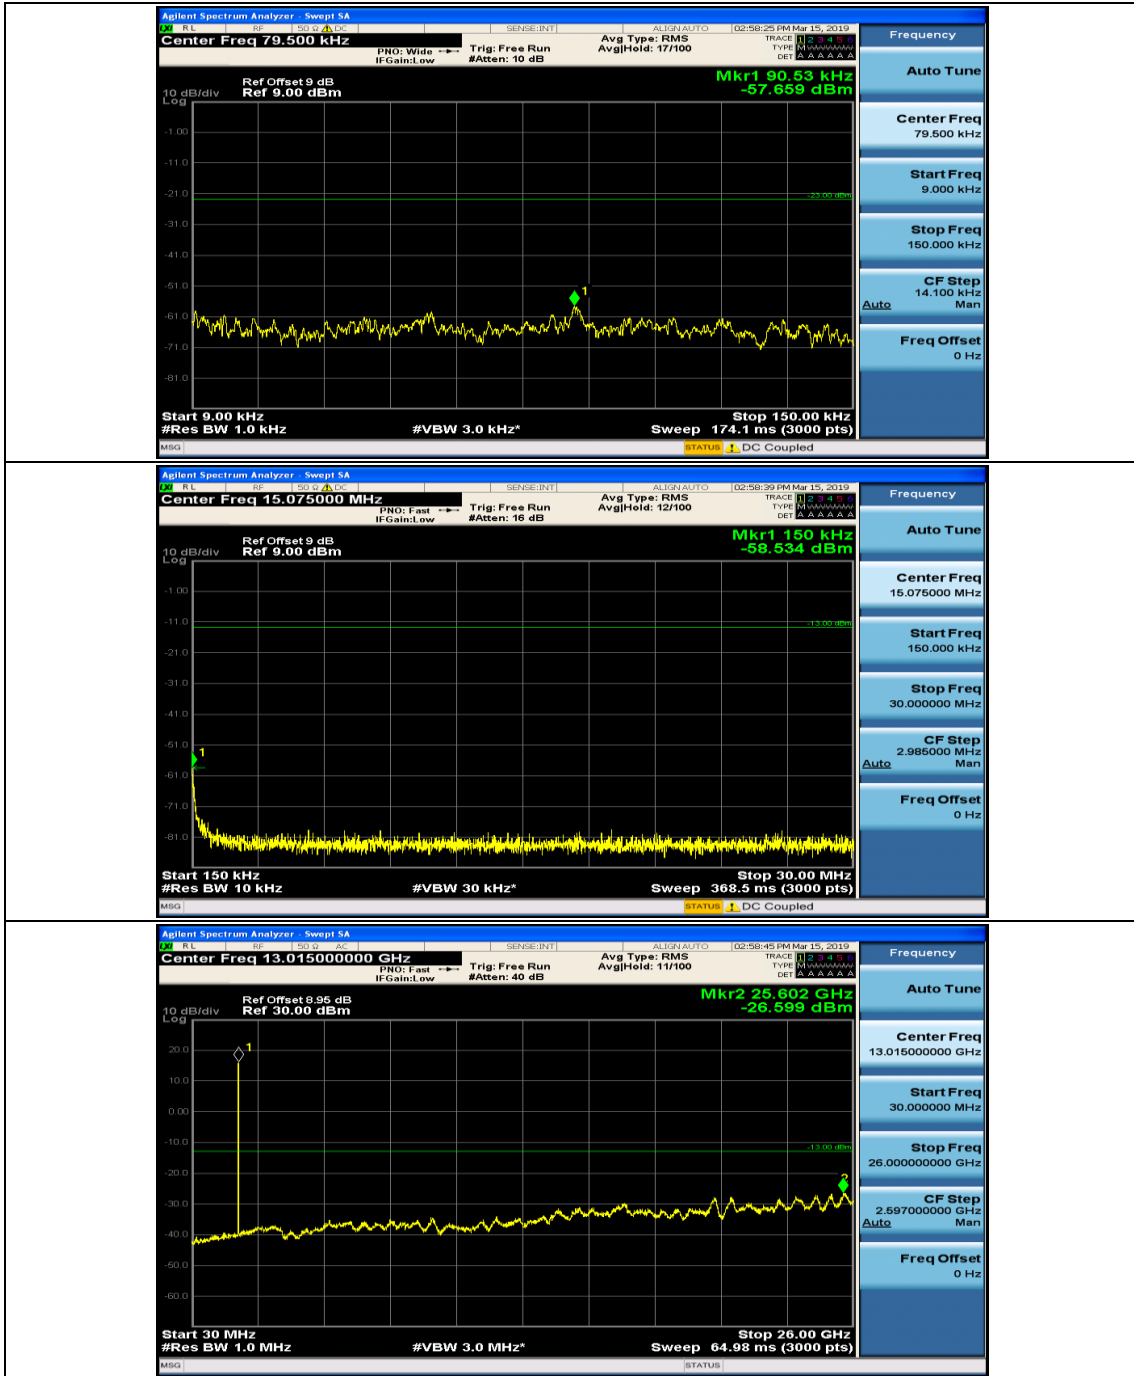

(Channel Bandwidth: 5 MHz)_MCH_16QAM_1RB#0

(Channel Bandwidth: 5 MHz)_MCH_16QAM_1RB#12

(Channel Bandwidth: 5 MHz)_HCH_16QAM_1RB#0

(Channel Bandwidth: 5 MHz)_HCH_16QAM_1RB#12

Channel Bandwidth: 10 MHz

Channel Bandwidth: 10 MHz_MCH_QPSK_1RB#0

Channel Bandwidth: 10 MHz_MCH_QPSK_1RB#24

Channel Bandwidth: 10 MHz_HCH_QPSK_1RB#0

Channel Bandwidth: 10 MHz_HCH_QPSK_1RB#24

Channel Bandwidth: 10 MHz_LCH_16QAM_1RB#0

Channel Bandwidth: 10 MHz_LCH_16QAM_1RB#24