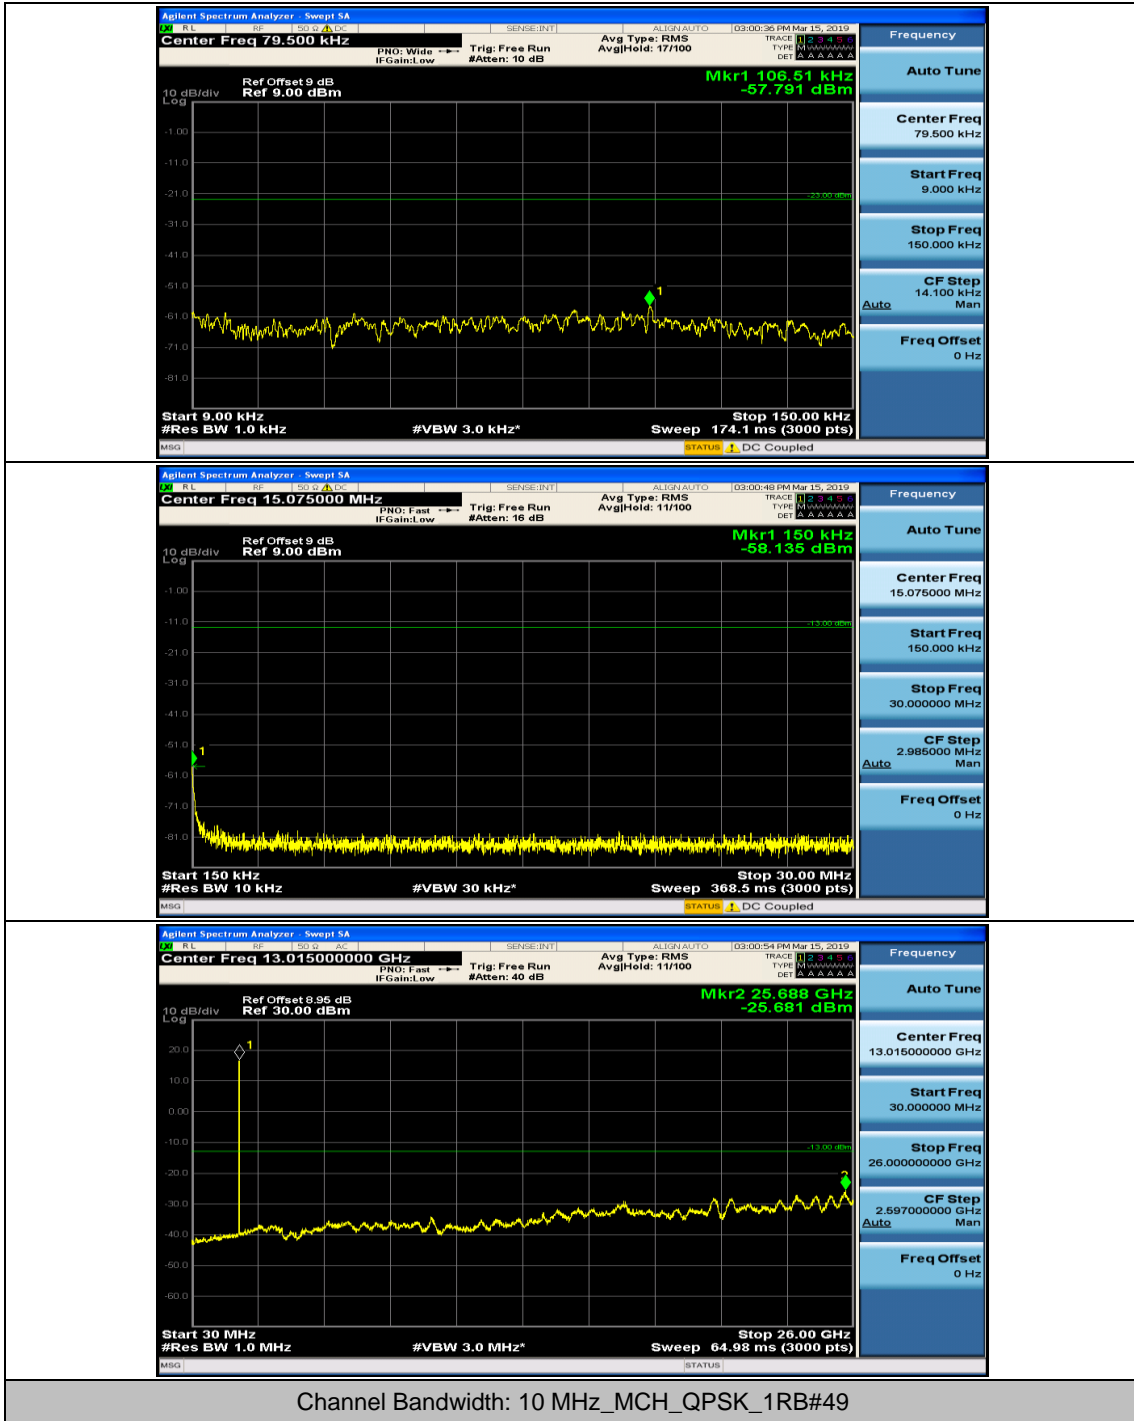

(Channel Bandwidth: 5 MHz)_MCH_16QAM_1RB#0

(Channel Bandwidth: 5 MHz)_MCH_16QAM_1RB#12

(Channel Bandwidth: 5 MHz)_HCH_16QAM_1RB#0

(Channel Bandwidth: 5 MHz)_HCH_16QAM_1RB#12

Channel Bandwidth: 10 MHz

Channel Bandwidth: 10 MHz_MCH_QPSK_1RB#0

Channel Bandwidth: 10 MHz_MCH_QPSK_1RB#24

Channel Bandwidth: 10 MHz_HCH_QPSK_1RB#0

Channel Bandwidth: 10 MHz_HCH_QPSK_1RB#24

Channel Bandwidth: 10 MHz_LCH_16QAM_1RB#0

Channel Bandwidth: 10 MHz_LCH_16QAM_1RB#24