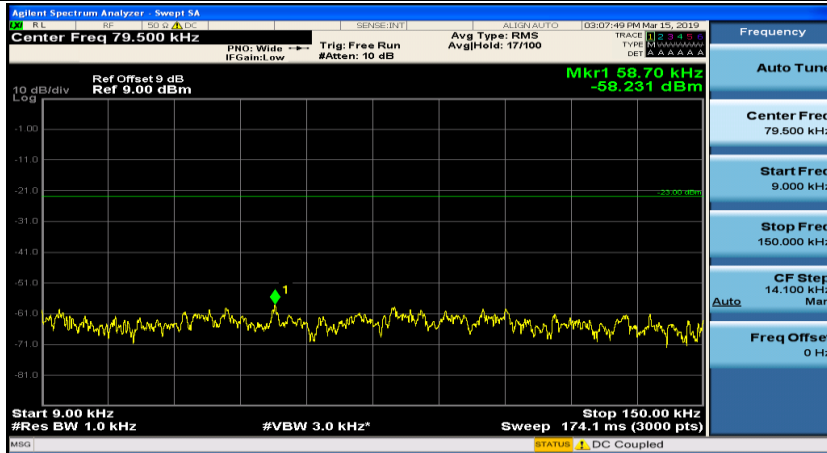

Channel Bandwidth: 10 MHz_MCH_16QAM_1RB#0

Channel Bandwidth: 10 MHz_MCH_16QAM_1RB#24

Channel Bandwidth: 10 MHz_HCH_16QAM_1RB#0

Channel Bandwidth: 10 MHz_HCH_16QAM_1RB#24

Channel Bandwidth: 15 MHz

(Channel Bandwidth:15 MHz)_MCH_QPSK_1RB#0