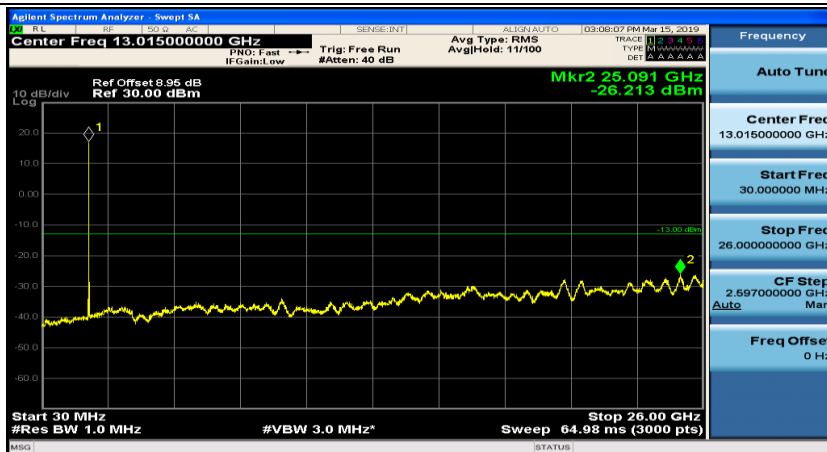

Channel Bandwidth: 10 MHz_MCH_16QAM_1RB#0

Channel Bandwidth: 10 MHz_MCH_16QAM_1RB#24

Channel Bandwidth: 10 MHz_HCH_16QAM_1RB#0

Channel Bandwidth: 10 MHz_HCH_16QAM_1RB#24

Channel Bandwidth: 15 MHz

(Channel Bandwidth:15 MHz)_MCH_QPSK_1RB#0