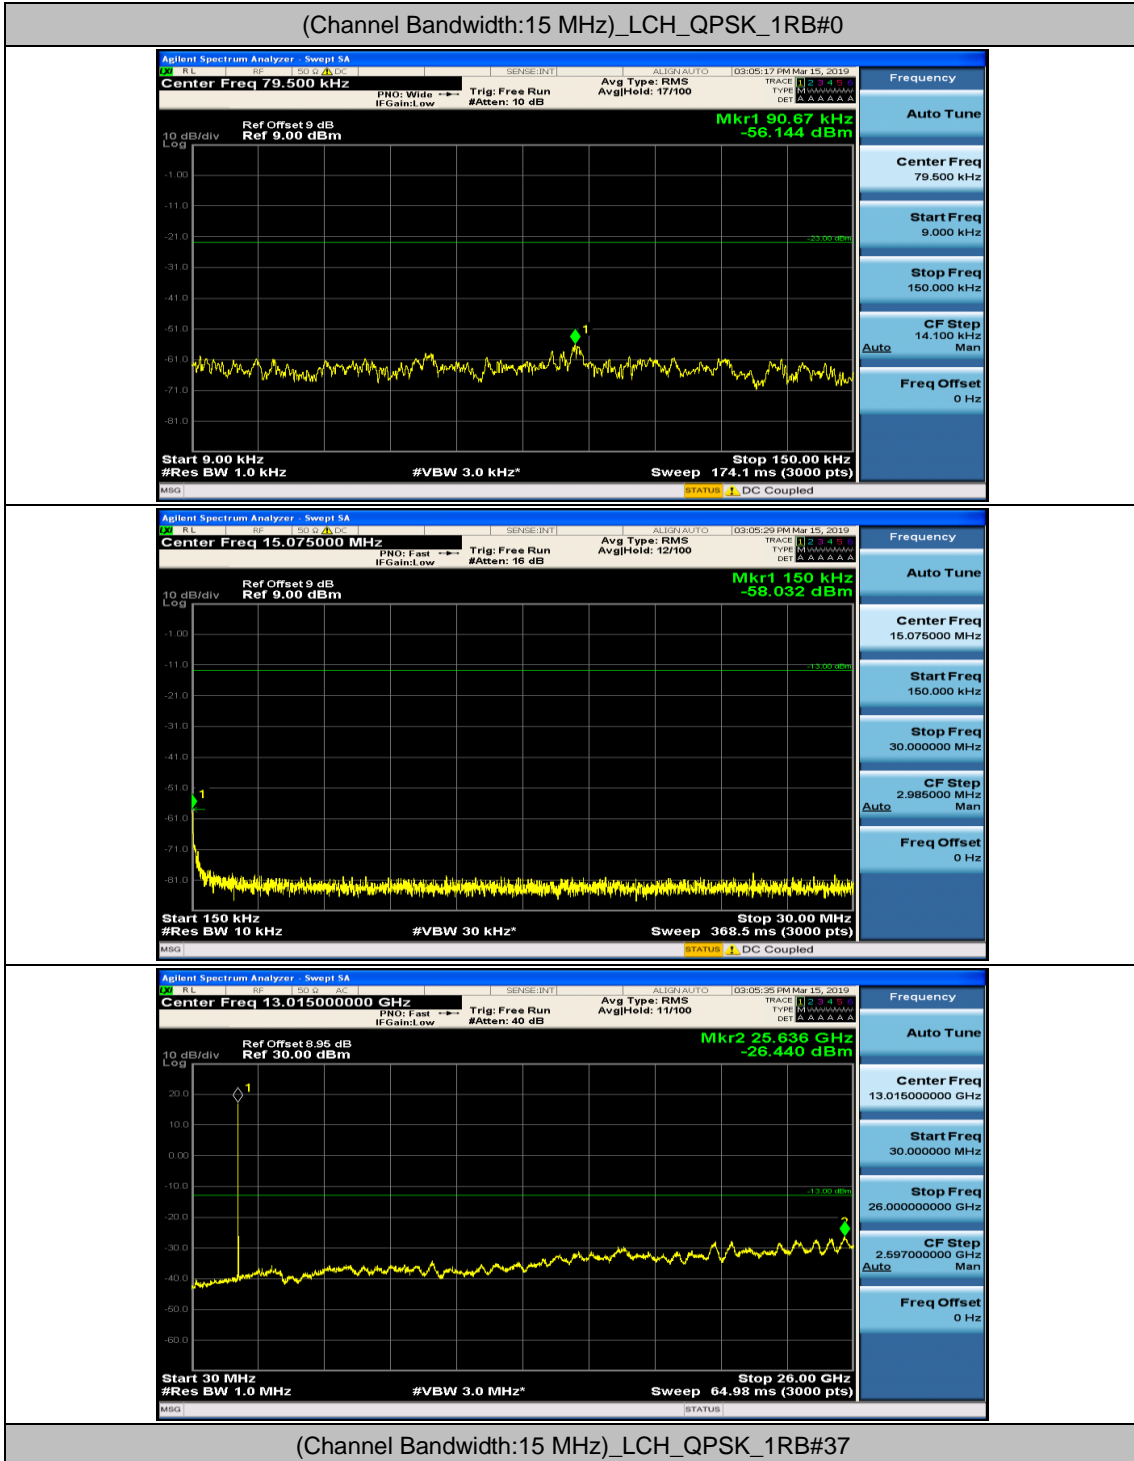

Channel Bandwidth: 10 MHz_MCH_QPSK_1RB#24

Channel Bandwidth: 10 MHz_HCH_QPSK_1RB#0

Channel Bandwidth: 10 MHz_HCH_QPSK_1RB#24

Channel Bandwidth: 10 MHz_LCH_16QAM_1RB#0

Channel Bandwidth: 10 MHz_LCH_16QAM_1RB#24

Channel Bandwidth: 10 MHz_MCH_16QAM_1RB#0

Channel Bandwidth: 10 MHz_MCH_16QAM_1RB#24

Channel Bandwidth: 10 MHz_HCH_16QAM_1RB#0

Channel Bandwidth: 10 MHz_HCH_16QAM_1RB#24

Channel Bandwidth: 15 MHz

(Channel Bandwidth:15 MHz)_MCH_QPSK_1RB#0