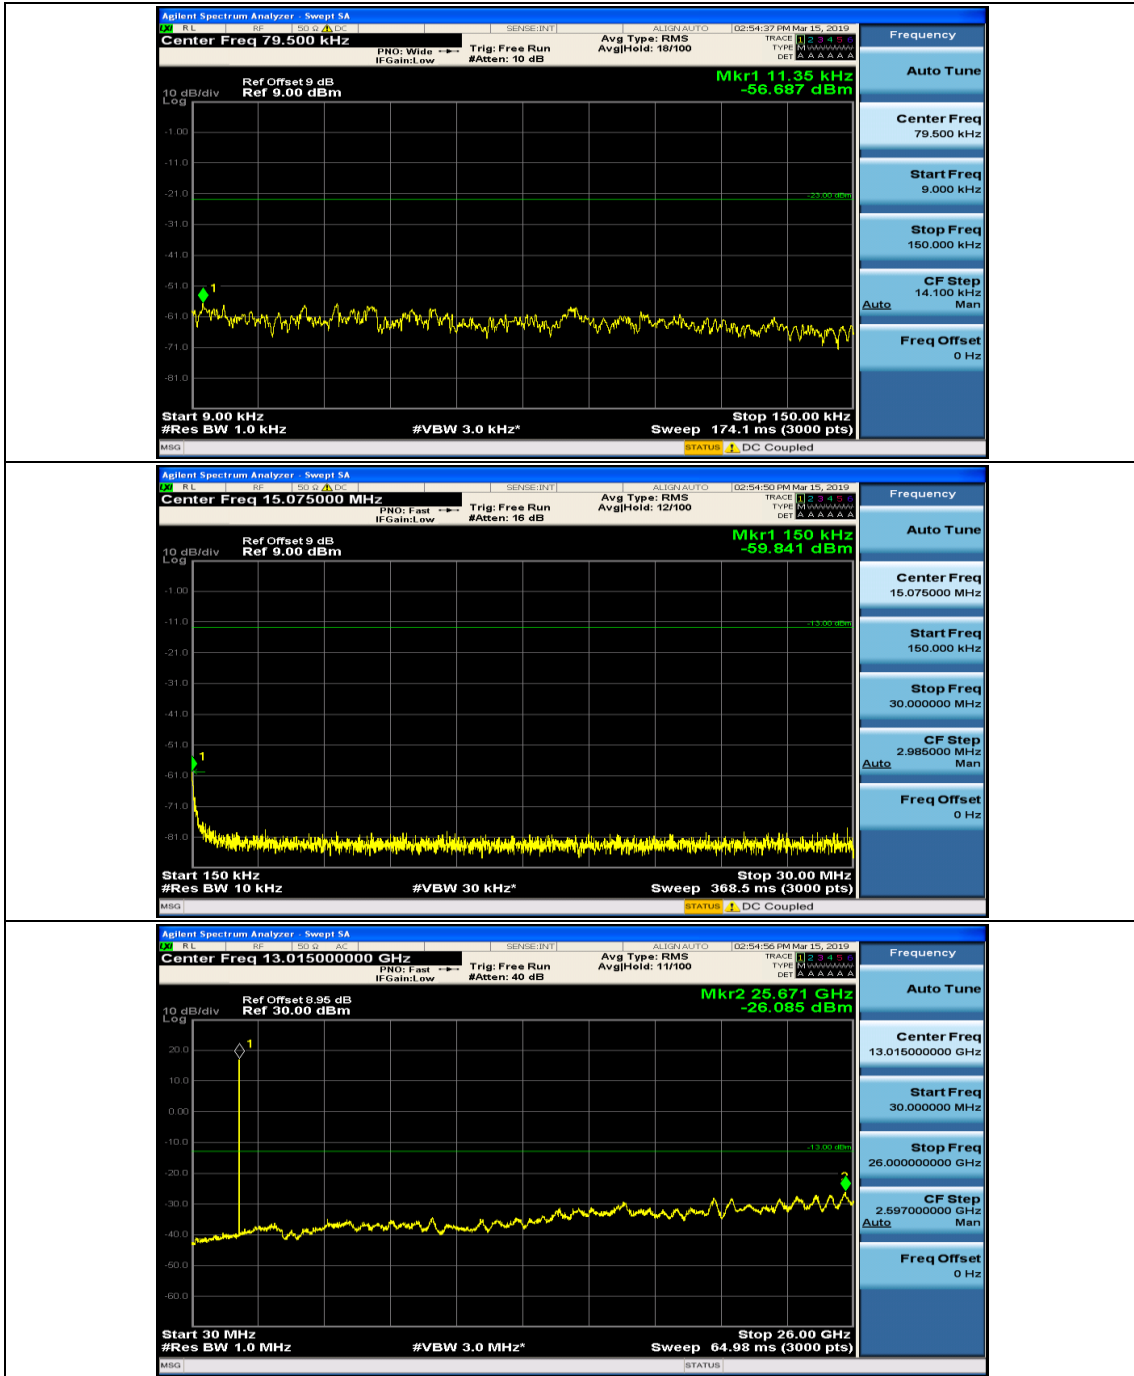

(Channel Bandwidth: 5 MHz)_MCH_16QAM_1RB#0

(Channel Bandwidth: 5 MHz)_MCH_16QAM_1RB#12

(Channel Bandwidth: 5 MHz)_HCH_16QAM_1RB#0

(Channel Bandwidth: 5 MHz)_HCH_16QAM_1RB#12

Channel Bandwidth: 10 MHz

Channel Bandwidth: 10 MHz_MCH_QPSK_1RB#0

Channel Bandwidth: 10 MHz_MCH_QPSK_1RB#24

Channel Bandwidth: 10 MHz_HCH_QPSK_1RB#0

Channel Bandwidth: 10 MHz_HCH_QPSK_1RB#24

Channel Bandwidth: 10 MHz_LCH_16QAM_1RB#0

Channel Bandwidth: 10 MHz_LCH_16QAM_1RB#24