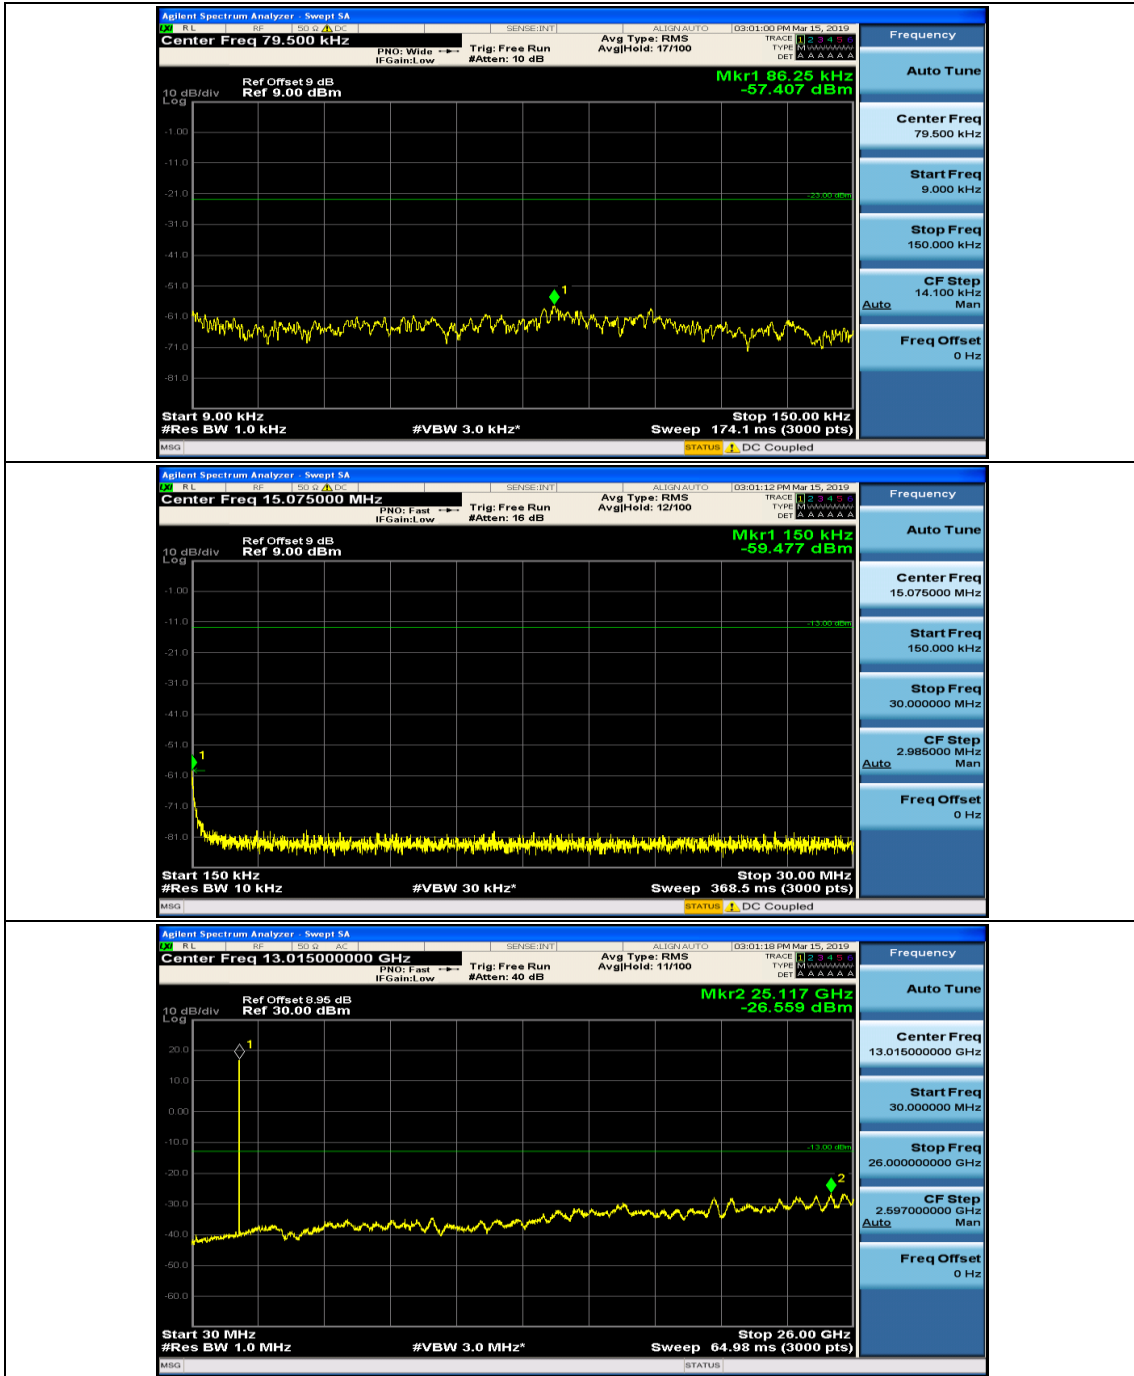

(Channel Bandwidth: 5 MHz)_MCH_16QAM_1RB#0

(Channel Bandwidth: 5 MHz)_MCH_16QAM_1RB#12

(Channel Bandwidth: 5 MHz)_HCH_16QAM_1RB#0

(Channel Bandwidth: 5 MHz)_HCH_16QAM_1RB#12

Channel Bandwidth: 10 MHz

Channel Bandwidth: 10 MHz_MCH_QPSK_1RB#0

Channel Bandwidth: 10 MHz_MCH_QPSK_1RB#24

Channel Bandwidth: 10 MHz_HCH_QPSK_1RB#0

Channel Bandwidth: 10 MHz_HCH_QPSK_1RB#24

Channel Bandwidth: 10 MHz_LCH_16QAM_1RB#0

Channel Bandwidth: 10 MHz_LCH_16QAM_1RB#24