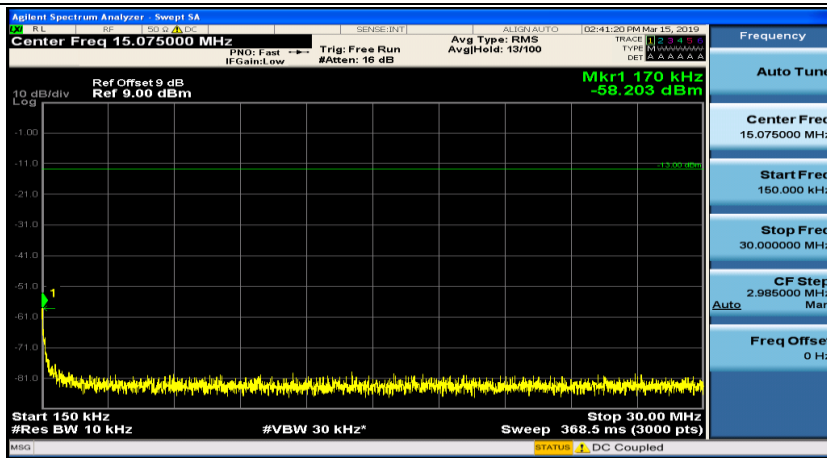

(Channel Bandwidth: 1.4 MHz)_LCH_16QAM_1RB#0

(Channel Bandwidth: 1.4 MHz)_LCH_16QAM_1RB#3

(Channel Bandwidth: 1.4 MHz)_MCH_16QAM_1RB#0

(Channel Bandwidth: 1.4 MHz)_MCH_16QAM_1RB#3

(Channel Bandwidth: 1.4 MHz)_HCH_16QAM_1RB#0

(Channel Bandwidth: 1.4 MHz)_HCH_16QAM_1RB#3

Channel Bandwidth: 3 MHz

(Channel Bandwidth: 3 MHz)_MCH_QPSK_1RB#0

(Channel Bandwidth: 3 MHz)_MCH_QPSK_1RB#7

(Channel Bandwidth: 3 MHz)_HCH_QPSK_1RB#0

(Channel Bandwidth: 3 MHz)_HCH_QPSK_1RB#7