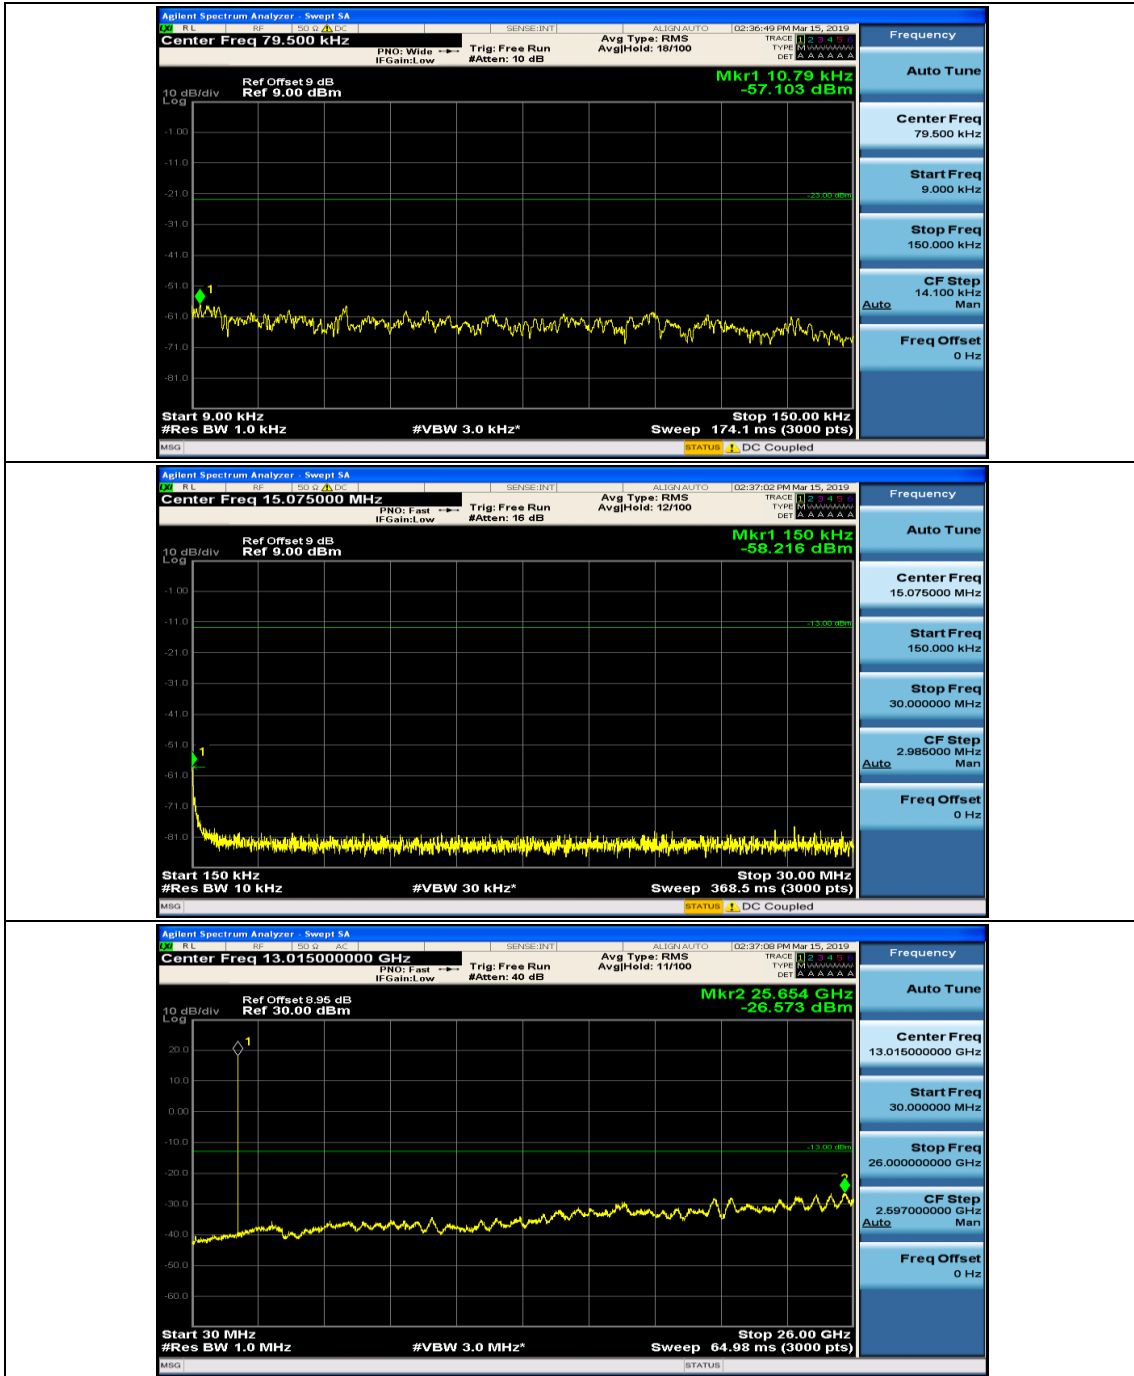

(Channel Bandwidth: 1.4 MHz)_LCH_16QAM_1RB#0

(Channel Bandwidth: 1.4 MHz)_LCH_16QAM_1RB#3

(Channel Bandwidth: 1.4 MHz)_MCH_16QAM_1RB#0

(Channel Bandwidth: 1.4 MHz)_MCH_16QAM_1RB#3

(Channel Bandwidth: 1.4 MHz)_HCH_16QAM_1RB#0

(Channel Bandwidth: 1.4 MHz)_HCH_16QAM_1RB#3

Channel Bandwidth: 3 MHz

(Channel Bandwidth: 3 MHz)_MCH_QPSK_1RB#0

(Channel Bandwidth: 3 MHz)_MCH_QPSK_1RB#7

(Channel Bandwidth: 3 MHz)_HCH_QPSK_1RB#0

(Channel Bandwidth: 3 MHz)_HCH_QPSK_1RB#7