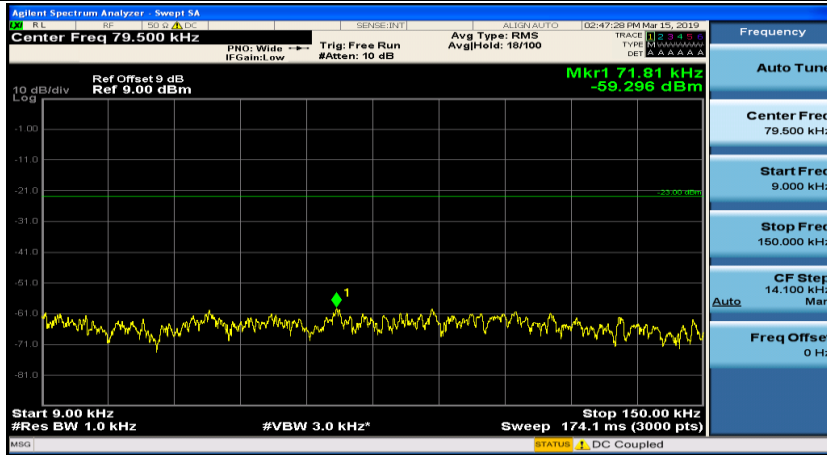

(Channel Bandwidth: 1.4 MHz)_HCH_16QAM_1RB#3

Channel Bandwidth: 3 MHz

(Channel Bandwidth: 3 MHz)_MCH_QPSK_1RB#0

(Channel Bandwidth: 3 MHz)_MCH_QPSK_1RB#7

(Channel Bandwidth: 3 MHz)_HCH_QPSK_1RB#0

(Channel Bandwidth: 3 MHz)_HCH_QPSK_1RB#7

(Channel Bandwidth: 3 MHz)_LCH_16QAM_1RB#0

(Channel Bandwidth: 3 MHz)_LCH_16QAM_1RB#7

(Channel Bandwidth: 3 MHz)_MCH_16QAM_1RB#0

(Channel Bandwidth: 3 MHz)_MCH_16QAM_1RB#7

(Channel Bandwidth: 3 MHz)_HCH_16QAM_1RB#0