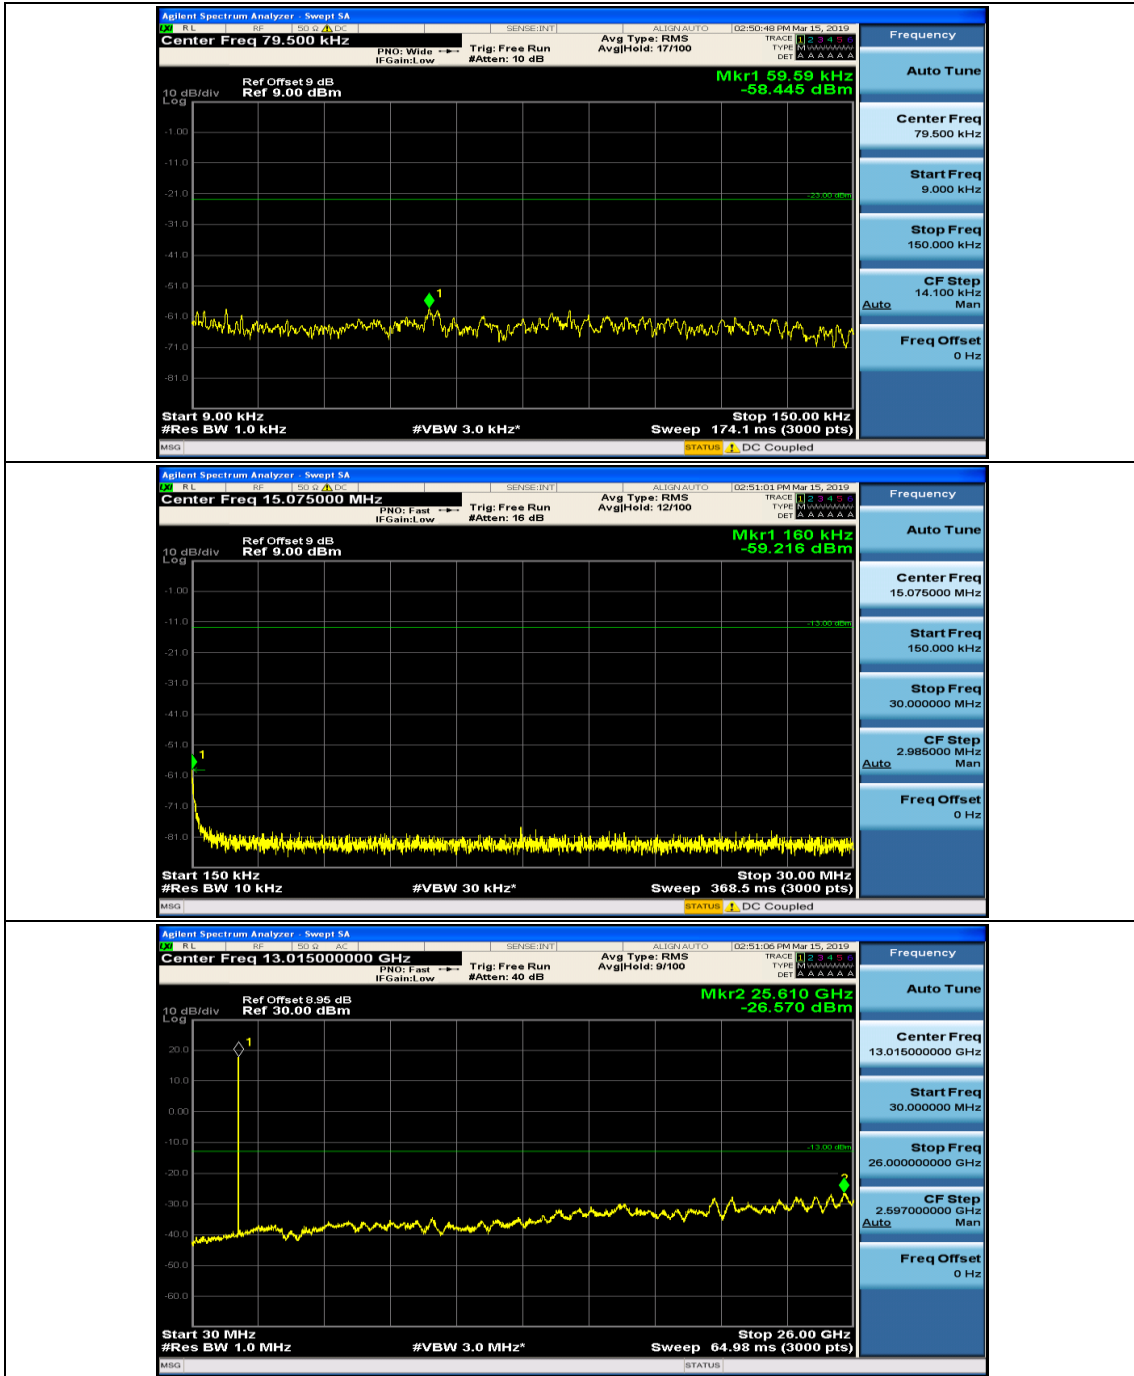

(Channel Bandwidth: 1.4 MHz)_HCH_16QAM_1RB#3

Channel Bandwidth: 3 MHz

(Channel Bandwidth: 3 MHz)_MCH_QPSK_1RB#0

(Channel Bandwidth: 3 MHz)_MCH_QPSK_1RB#7

(Channel Bandwidth: 3 MHz)_HCH_QPSK_1RB#0

(Channel Bandwidth: 3 MHz)_HCH_QPSK_1RB#7

(Channel Bandwidth: 3 MHz)_LCH_16QAM_1RB#0

(Channel Bandwidth: 3 MHz)_LCH_16QAM_1RB#7

(Channel Bandwidth: 3 MHz)_MCH_16QAM_1RB#0

(Channel Bandwidth: 3 MHz)_MCH_16QAM_1RB#7

(Channel Bandwidth: 3 MHz)_HCH_16QAM_1RB#0

(Channel Bandwidth: 3 MHz)_HCH_16QAM_1RB#7

Channel Bandwidth: 5 MHz

(Channel Bandwidth: 5 MHz)_MCH_QPSK_1RB#0

(Channel Bandwidth: 5 MHz)_MCH_QPSK_1RB#12

(Channel Bandwidth: 5 MHz)_HCH_QPSK_1RB#0

(Channel Bandwidth: 5 MHz)_HCH_QPSK_1RB#12