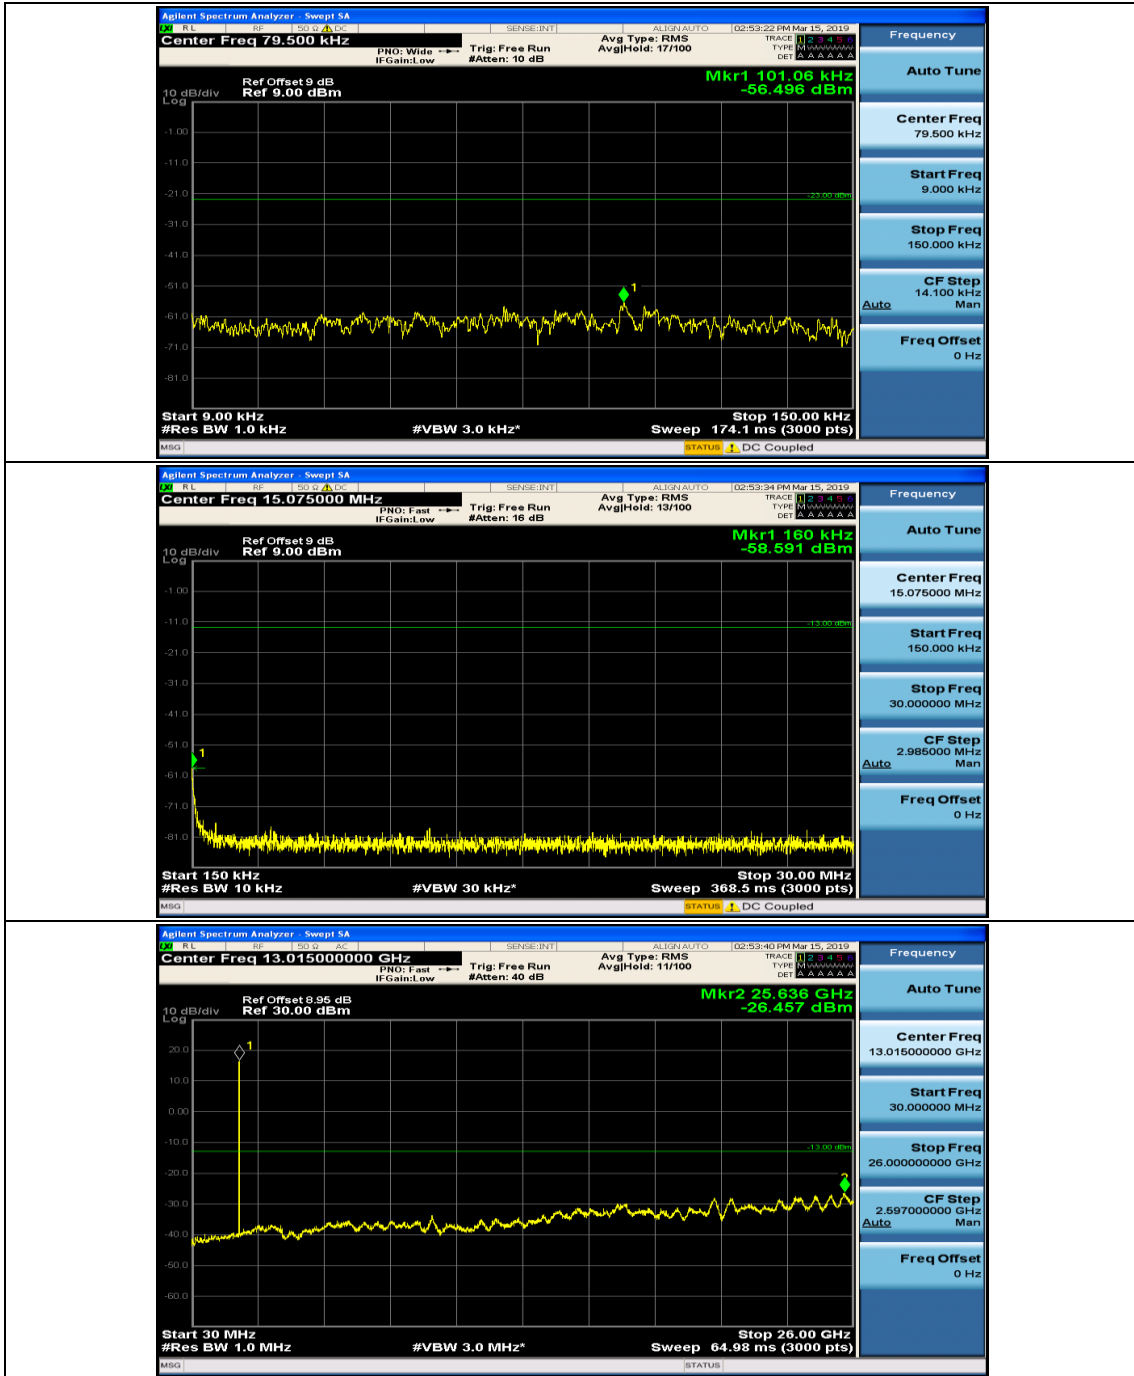

(Channel Bandwidth: 3 MHz)_HCH_16QAM_1RB#7

Channel Bandwidth: 5 MHz

(Channel Bandwidth: 5 MHz)_MCH_QPSK_1RB#0

(Channel Bandwidth: 5 MHz)_MCH_QPSK_1RB#12

(Channel Bandwidth: 5 MHz)_HCH_QPSK_1RB#0

(Channel Bandwidth: 5 MHz)_HCH_QPSK_1RB#12

(Channel Bandwidth: 5 MHz)_LCH_16QAM_1RB#0

(Channel Bandwidth: 5 MHz)_LCH_16QAM_1RB#12