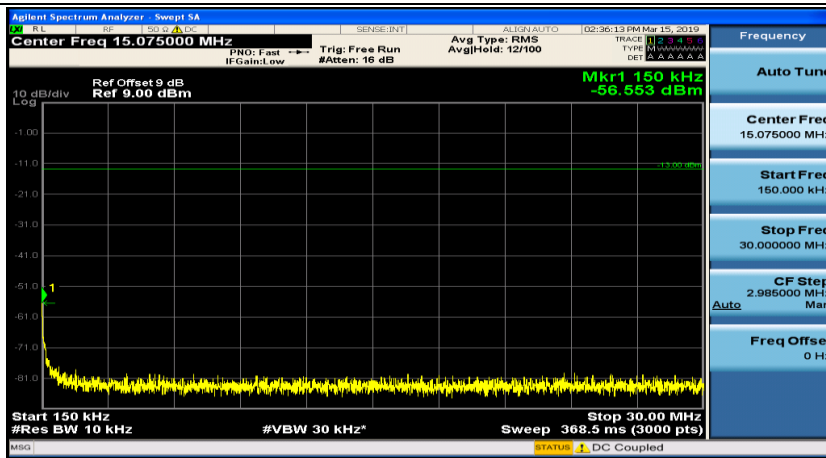

(Channel Bandwidth: 1.4 MHz)_LCH_16QAM_1RB#0

(Channel Bandwidth: 1.4 MHz)_LCH_16QAM_1RB#3

(Channel Bandwidth: 1.4 MHz)_MCH_16QAM_1RB#0

(Channel Bandwidth: 1.4 MHz)_MCH_16QAM_1RB#3

(Channel Bandwidth: 1.4 MHz)_HCH_16QAM_1RB#0

(Channel Bandwidth: 1.4 MHz)_HCH_16QAM_1RB#3

Channel Bandwidth: 3 MHz

(Channel Bandwidth: 3 MHz)_MCH_QPSK_1RB#0

(Channel Bandwidth: 3 MHz)_MCH_QPSK_1RB#7

(Channel Bandwidth: 3 MHz)_HCH_QPSK_1RB#0

(Channel Bandwidth: 3 MHz)_HCH_QPSK_1RB#7