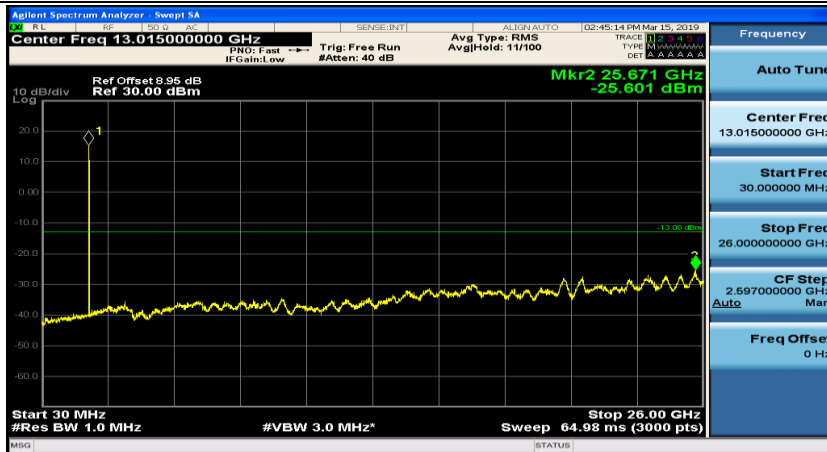

(Channel Bandwidth: 1.4 MHz)_HCH_16QAM_1RB#3

Channel Bandwidth: 3 MHz

(Channel Bandwidth: 3 MHz)_MCH_QPSK_1RB#0

(Channel Bandwidth: 3 MHz)_MCH_QPSK_1RB#7

(Channel Bandwidth: 3 MHz)_HCH_QPSK_1RB#0

(Channel Bandwidth: 3 MHz)_HCH_QPSK_1RB#7

(Channel Bandwidth: 3 MHz)_LCH_16QAM_1RB#0

(Channel Bandwidth: 3 MHz)_LCH_16QAM_1RB#7

(Channel Bandwidth: 3 MHz)_MCH_16QAM_1RB#0

(Channel Bandwidth: 3 MHz)_MCH_16QAM_1RB#7

(Channel Bandwidth: 3 MHz)_HCH_16QAM_1RB#0