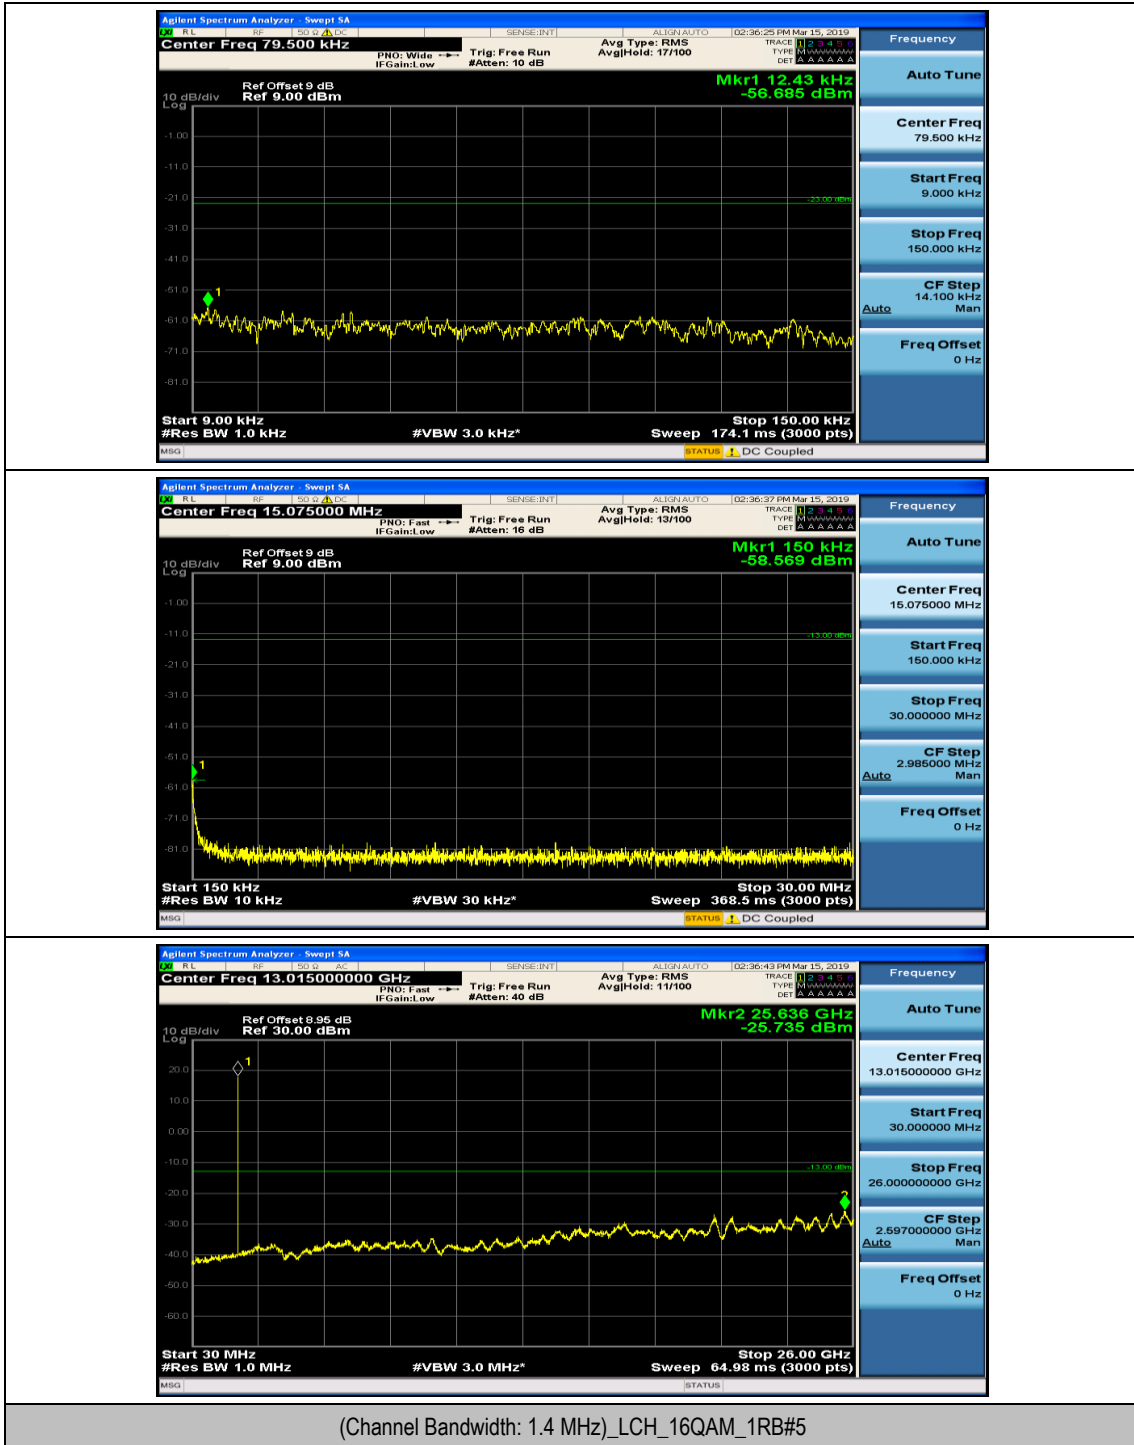

(Channel Bandwidth: 1.4 MHz)_LCH_16QAM_1RB#0

(Channel Bandwidth: 1.4 MHz)_LCH_16QAM_1RB#3

(Channel Bandwidth: 1.4 MHz)_MCH_16QAM_1RB#0

(Channel Bandwidth: 1.4 MHz)_MCH_16QAM_1RB#3

(Channel Bandwidth: 1.4 MHz)_HCH_16QAM_1RB#0

(Channel Bandwidth: 1.4 MHz)_HCH_16QAM_1RB#3

Channel Bandwidth: 3 MHz

(Channel Bandwidth: 3 MHz)_MCH_QPSK_1RB#0

(Channel Bandwidth: 3 MHz)_MCH_QPSK_1RB#7

(Channel Bandwidth: 3 MHz)_HCH_QPSK_1RB#0

(Channel Bandwidth: 3 MHz)_HCH_QPSK_1RB#7