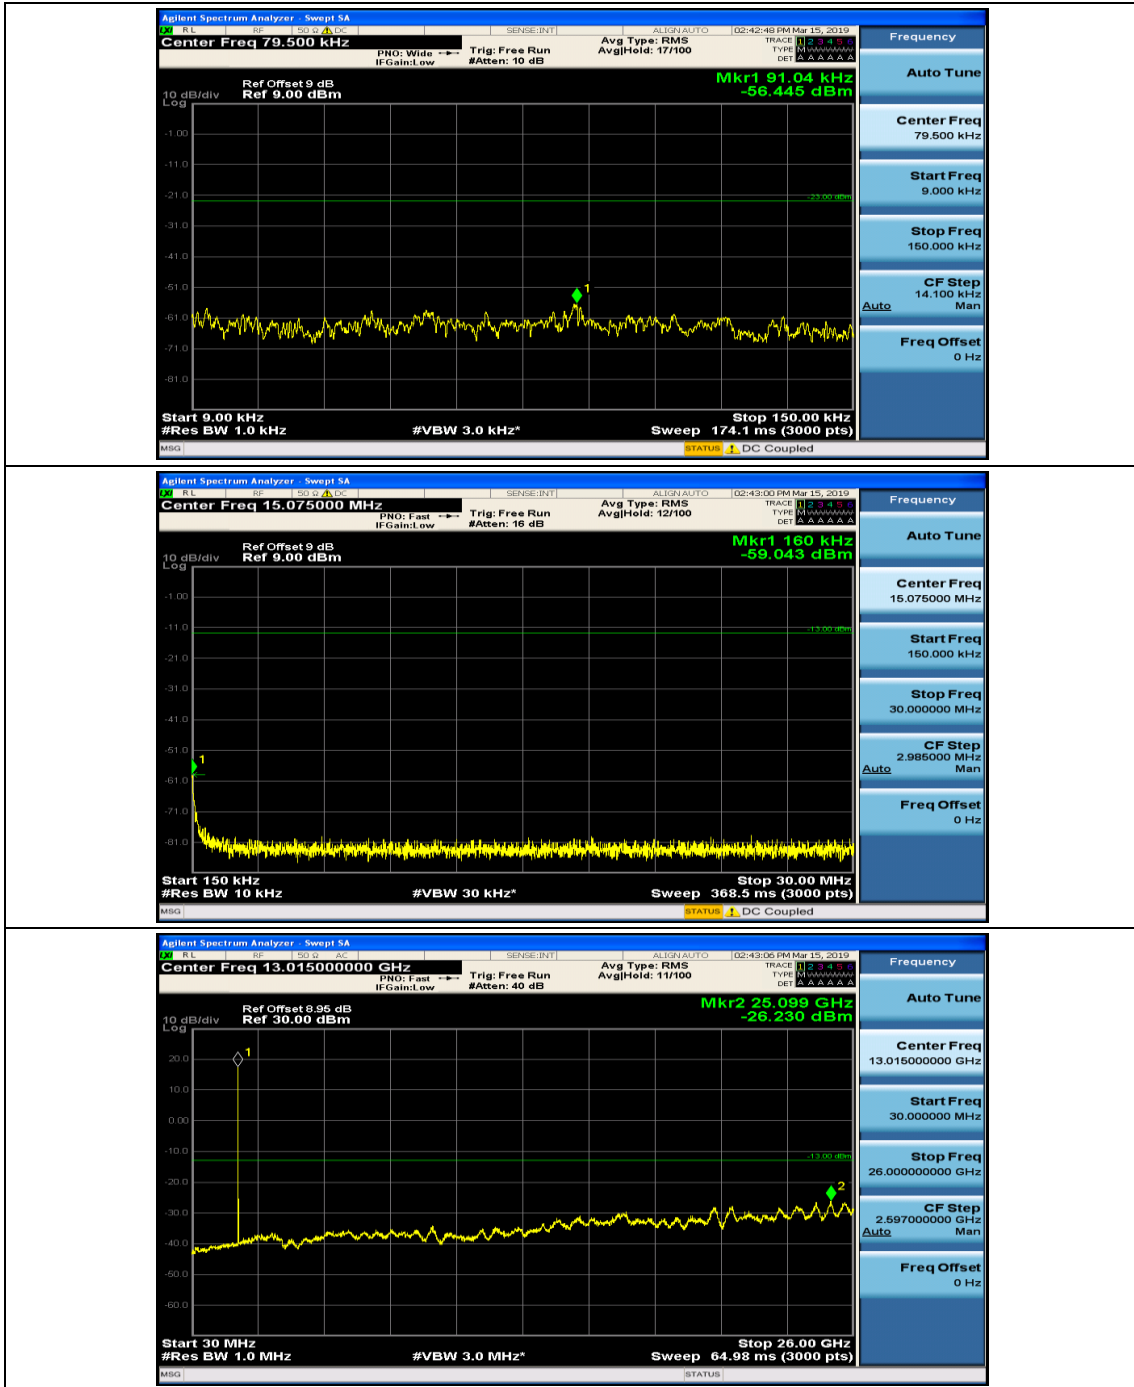

(Channel Bandwidth: 1.4 MHz)_LCH_16QAM_1RB#0

(Channel Bandwidth: 1.4 MHz)_LCH_16QAM_1RB#3

(Channel Bandwidth: 1.4 MHz)_MCH_16QAM_1RB#0

(Channel Bandwidth: 1.4 MHz)_MCH_16QAM_1RB#3

(Channel Bandwidth: 1.4 MHz)_HCH_16QAM_1RB#0

(Channel Bandwidth: 1.4 MHz)_HCH_16QAM_1RB#3

Channel Bandwidth: 3 MHz

(Channel Bandwidth: 3 MHz)_MCH_QPSK_1RB#0

(Channel Bandwidth: 3 MHz)_MCH_QPSK_1RB#7

(Channel Bandwidth: 3 MHz)_HCH_QPSK_1RB#0

(Channel Bandwidth: 3 MHz)_HCH_QPSK_1RB#7

(Channel Bandwidth: 3 MHz)_LCH_16QAM_1RB#0

(Channel Bandwidth: 3 MHz)_LCH_16QAM_1RB#7

(Channel Bandwidth: 3 MHz)_MCH_16QAM_1RB#0

(Channel Bandwidth: 3 MHz)_MCH_16QAM_1RB#7

(Channel Bandwidth: 3 MHz)_HCH_16QAM_1RB#0