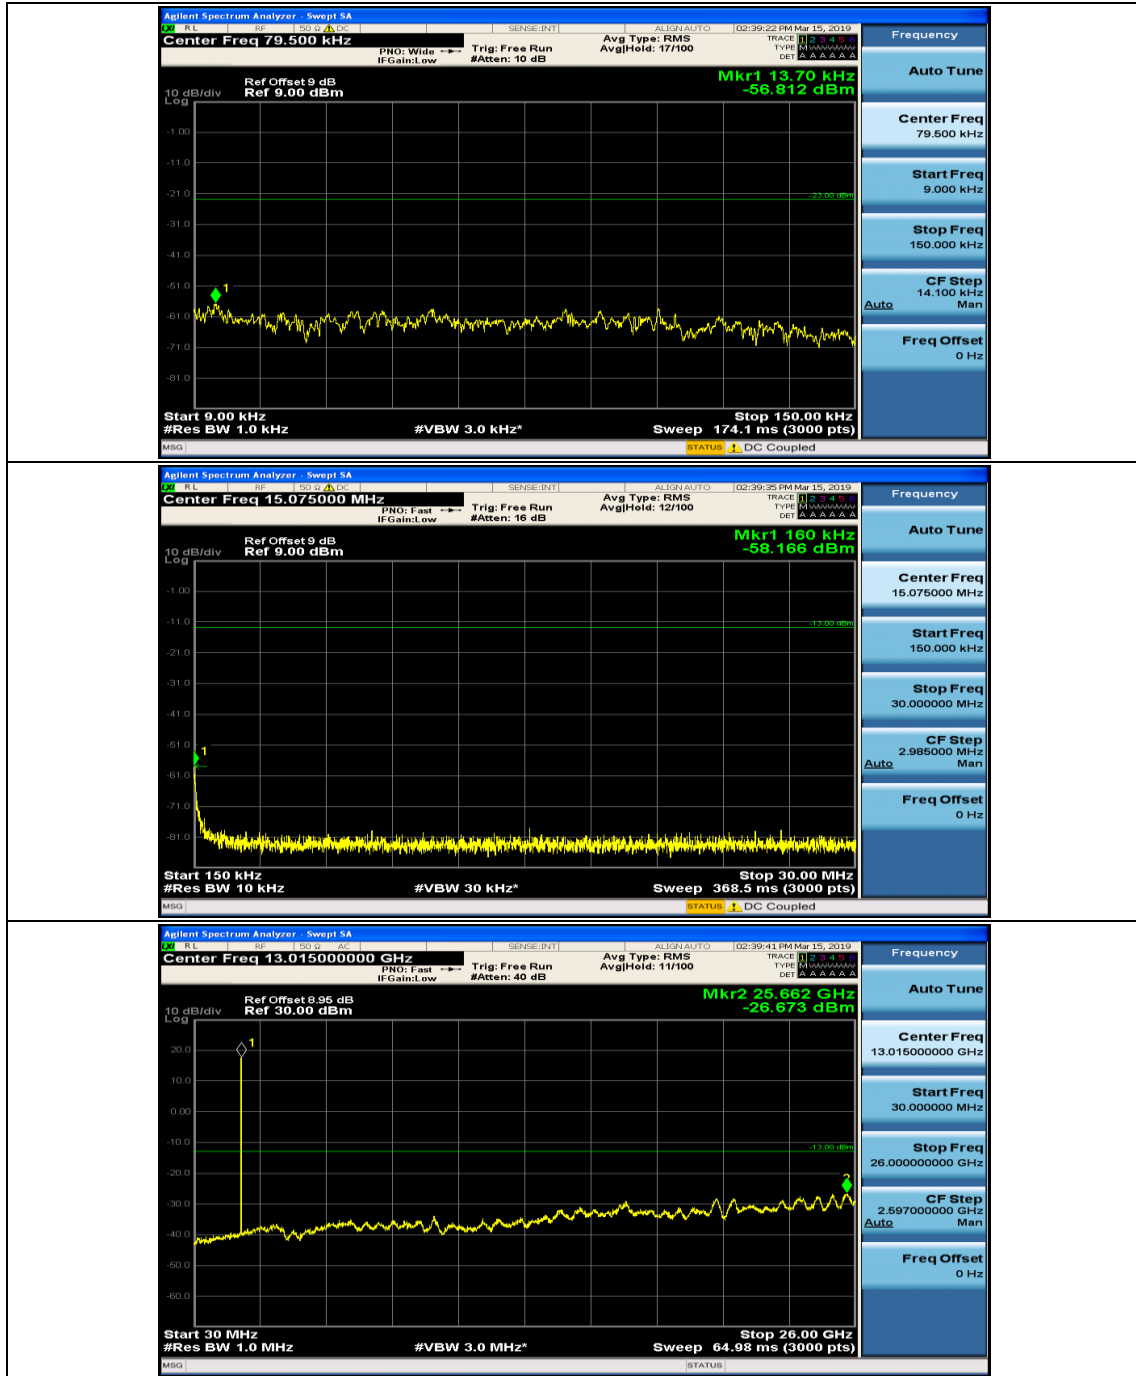

(Channel Bandwidth: 1.4 MHz)_LCH_16QAM_1RB#0

(Channel Bandwidth: 1.4 MHz)_LCH_16QAM_1RB#3

(Channel Bandwidth: 1.4 MHz)_MCH_16QAM_1RB#0

(Channel Bandwidth: 1.4 MHz)_MCH_16QAM_1RB#3

(Channel Bandwidth: 1.4 MHz)_HCH_16QAM_1RB#0

(Channel Bandwidth: 1.4 MHz)_HCH_16QAM_1RB#3

Channel Bandwidth: 3 MHz

(Channel Bandwidth: 3 MHz)_MCH_QPSK_1RB#0

(Channel Bandwidth: 3 MHz)_MCH_QPSK_1RB#7

(Channel Bandwidth: 3 MHz)_HCH_QPSK_1RB#0

(Channel Bandwidth: 3 MHz)_HCH_QPSK_1RB#7