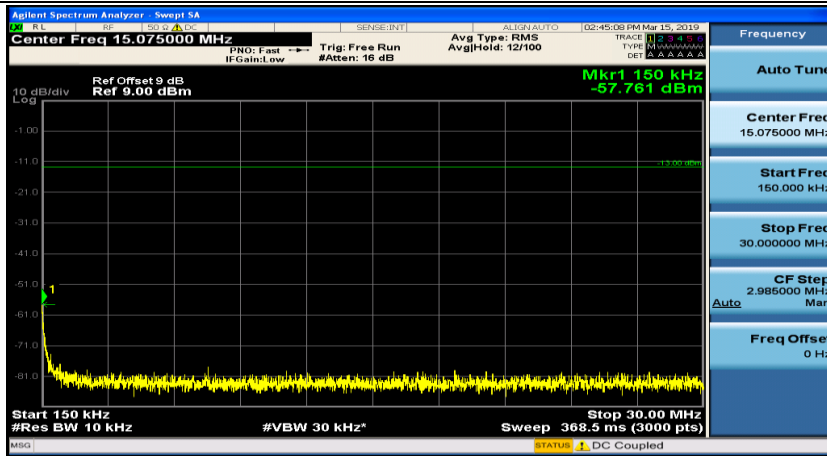

(Channel Bandwidth: 1.4 MHz)_HCH_16QAM_1RB#3

Channel Bandwidth: 3 MHz

(Channel Bandwidth: 3 MHz)_MCH_QPSK_1RB#0

(Channel Bandwidth: 3 MHz)_MCH_QPSK_1RB#7

(Channel Bandwidth: 3 MHz)_HCH_QPSK_1RB#0

(Channel Bandwidth: 3 MHz)_HCH_QPSK_1RB#7