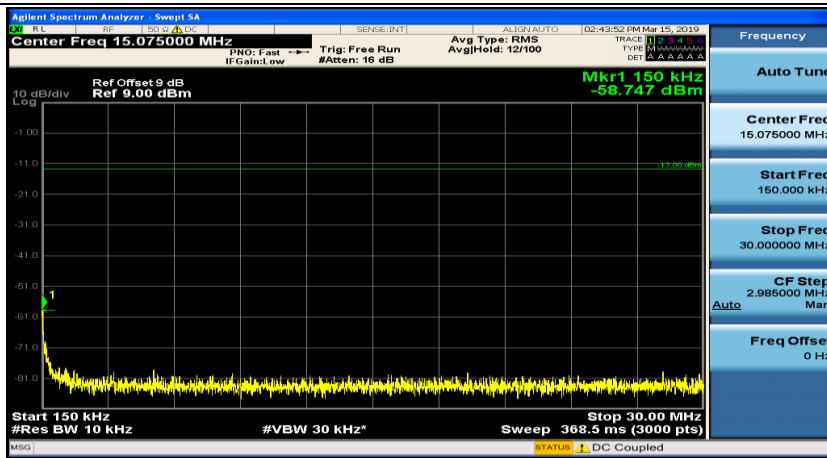

(Channel Bandwidth: 3 MHz)_LCH_16QAM_1RB#0

(Channel Bandwidth: 3 MHz)_LCH_16QAM_1RB#7