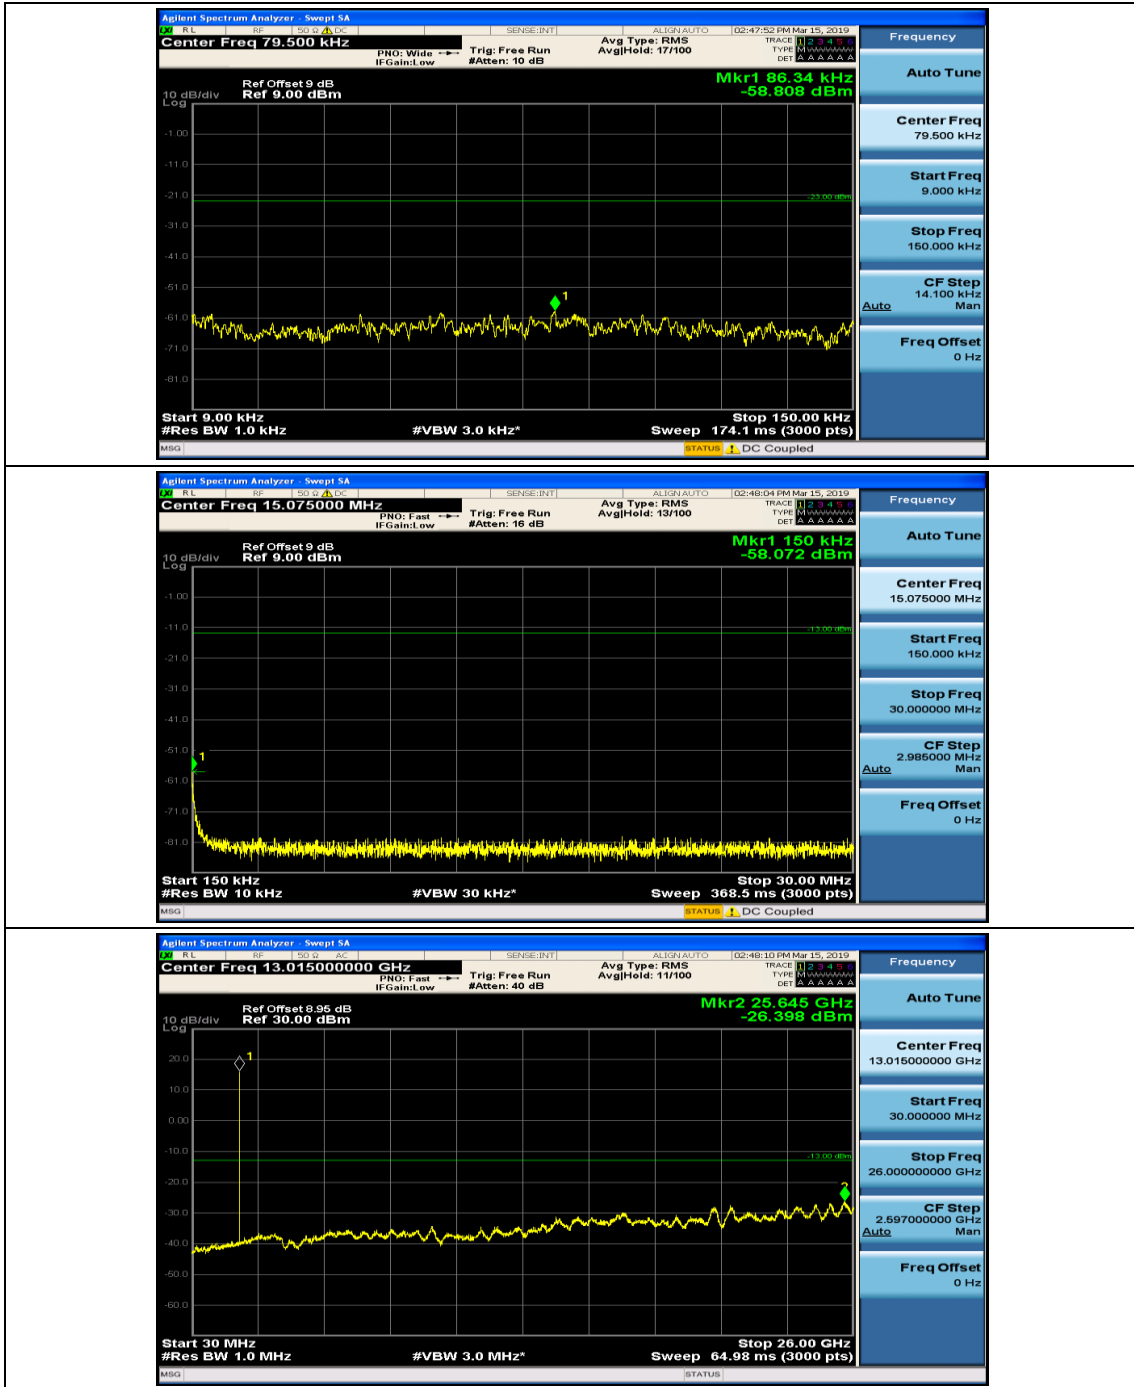

(Channel Bandwidth: 1.4 MHz)_LCH_16QAM_1RB#0

(Channel Bandwidth: 1.4 MHz)_LCH_16QAM_1RB#3

(Channel Bandwidth: 1.4 MHz)_MCH_16QAM_1RB#0

(Channel Bandwidth: 1.4 MHz)_MCH_16QAM_1RB#3

(Channel Bandwidth: 1.4 MHz)_HCH_16QAM_1RB#0

(Channel Bandwidth: 1.4 MHz)_HCH_16QAM_1RB#3

Channel Bandwidth: 3 MHz

(Channel Bandwidth: 3 MHz)_MCH_QPSK_1RB#0

(Channel Bandwidth: 3 MHz)_MCH_QPSK_1RB#7

(Channel Bandwidth: 3 MHz)_HCH_QPSK_1RB#0

(Channel Bandwidth: 3 MHz)_HCH_QPSK_1RB#7

(Channel Bandwidth: 3 MHz)_LCH_16QAM_1RB#0

(Channel Bandwidth: 3 MHz)_LCH_16QAM_1RB#7

(Channel Bandwidth: 3 MHz)_MCH_16QAM_1RB#0

(Channel Bandwidth: 3 MHz)_MCH_16QAM_1RB#7

(Channel Bandwidth: 3 MHz)_HCH_16QAM_1RB#0