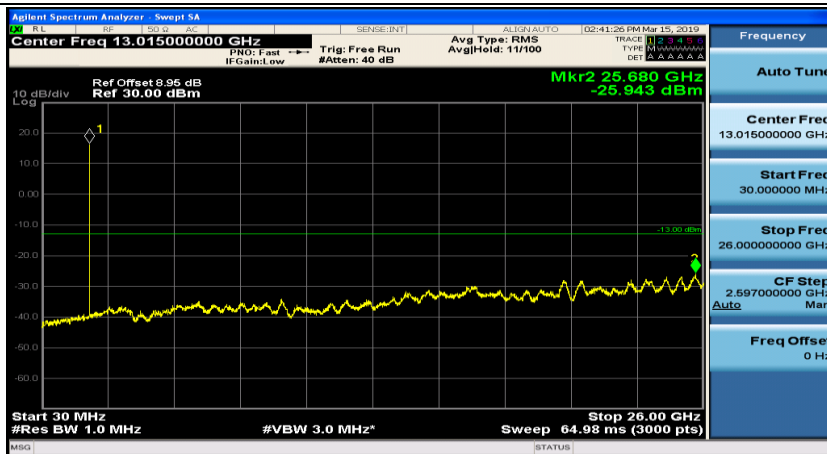

(Channel Bandwidth: 1.4 MHz)_LCH_16QAM_1RB#0

(Channel Bandwidth: 1.4 MHz)_LCH_16QAM_1RB#3

(Channel Bandwidth: 1.4 MHz)_MCH_16QAM_1RB#0

(Channel Bandwidth: 1.4 MHz)_MCH_16QAM_1RB#3

(Channel Bandwidth: 1.4 MHz)_HCH_16QAM_1RB#0

(Channel Bandwidth: 1.4 MHz)_HCH_16QAM_1RB#3

Channel Bandwidth: 3 MHz

(Channel Bandwidth: 3 MHz)_MCH_QPSK_1RB#0

(Channel Bandwidth: 3 MHz)_MCH_QPSK_1RB#7

(Channel Bandwidth: 3 MHz)_HCH_QPSK_1RB#0

(Channel Bandwidth: 3 MHz)_HCH_QPSK_1RB#7