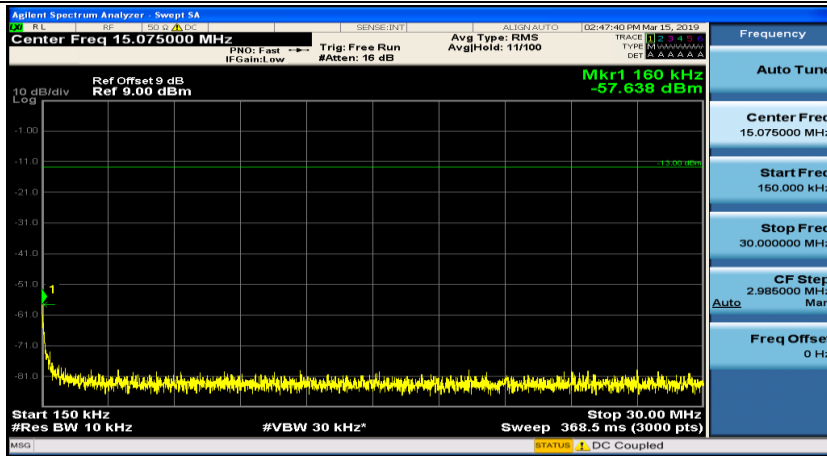

(Channel Bandwidth: 1.4 MHz)_HCH_16QAM_1RB#3

Channel Bandwidth: 3 MHz

(Channel Bandwidth: 3 MHz)_MCH_QPSK_1RB#0

(Channel Bandwidth: 3 MHz)_MCH_QPSK_1RB#7

(Channel Bandwidth: 3 MHz)_HCH_QPSK_1RB#0

(Channel Bandwidth: 3 MHz)_HCH_QPSK_1RB#7