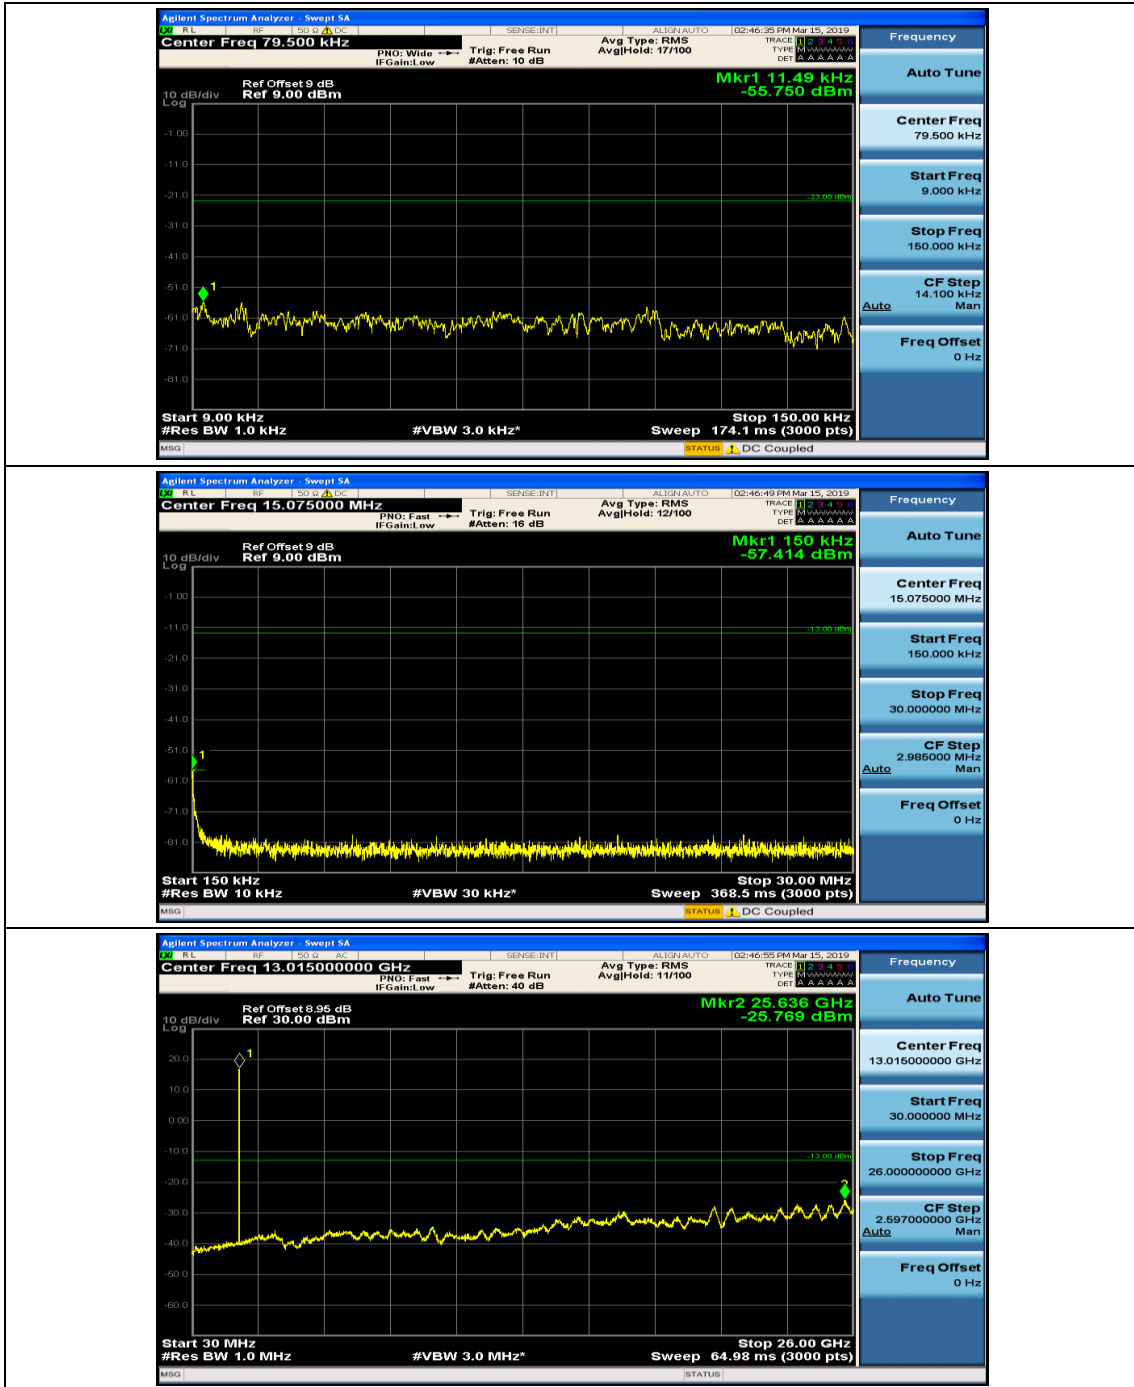

(Channel Bandwidth: 1.4 MHz)_HCH_16QAM_1RB#3

Channel Bandwidth: 3 MHz

(Channel Bandwidth: 3 MHz)_MCH_QPSK_1RB#0

(Channel Bandwidth: 3 MHz)_MCH_QPSK_1RB#7

(Channel Bandwidth: 3 MHz)_HCH_QPSK_1RB#0

(Channel Bandwidth: 3 MHz)_HCH_QPSK_1RB#7

(Channel Bandwidth: 3 MHz)_LCH_16QAM_1RB#0

(Channel Bandwidth: 3 MHz)_LCH_16QAM_1RB#7

(Channel Bandwidth: 3 MHz)_MCH_16QAM_1RB#0

(Channel Bandwidth: 3 MHz)_MCH_16QAM_1RB#7

(Channel Bandwidth: 3 MHz)_HCH_16QAM_1RB#0

(Channel Bandwidth: 3 MHz)_HCH_16QAM_1RB#7

Channel Bandwidth: 5 MHz

(Channel Bandwidth: 5 MHz)_MCH_QPSK_1RB#0

(Channel Bandwidth: 5 MHz)_MCH_QPSK_1RB#12

(Channel Bandwidth: 5 MHz)_HCH_QPSK_1RB#0

(Channel Bandwidth: 5 MHz)_HCH_QPSK_1RB#12