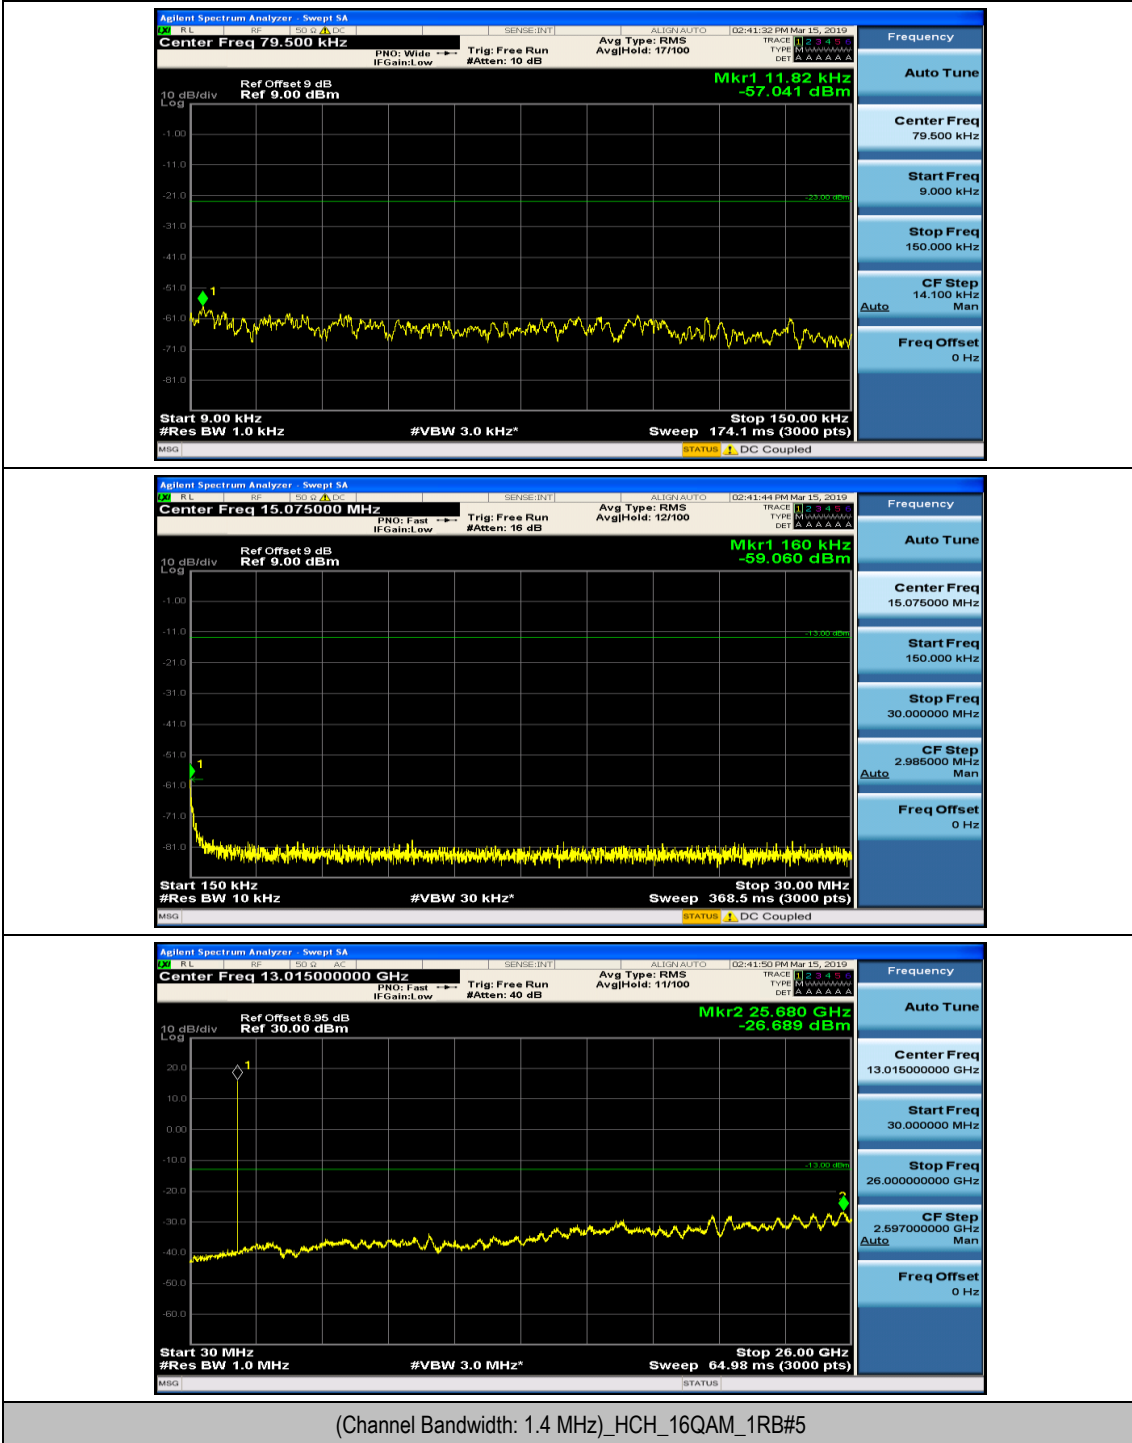

(Channel Bandwidth: 1.4 MHz)_LCH_16QAM_1RB#0

(Channel Bandwidth: 1.4 MHz)_LCH_16QAM_1RB#3

(Channel Bandwidth: 1.4 MHz)_MCH_16QAM_1RB#0

(Channel Bandwidth: 1.4 MHz)_MCH_16QAM_1RB#3

(Channel Bandwidth: 1.4 MHz)_HCH_16QAM_1RB#0

(Channel Bandwidth: 1.4 MHz)_HCH_16QAM_1RB#3

Channel Bandwidth: 3 MHz

(Channel Bandwidth: 3 MHz)_MCH_QPSK_1RB#0

(Channel Bandwidth: 3 MHz)_MCH_QPSK_1RB#7

(Channel Bandwidth: 3 MHz)_HCH_QPSK_1RB#0

(Channel Bandwidth: 3 MHz)_HCH_QPSK_1RB#7