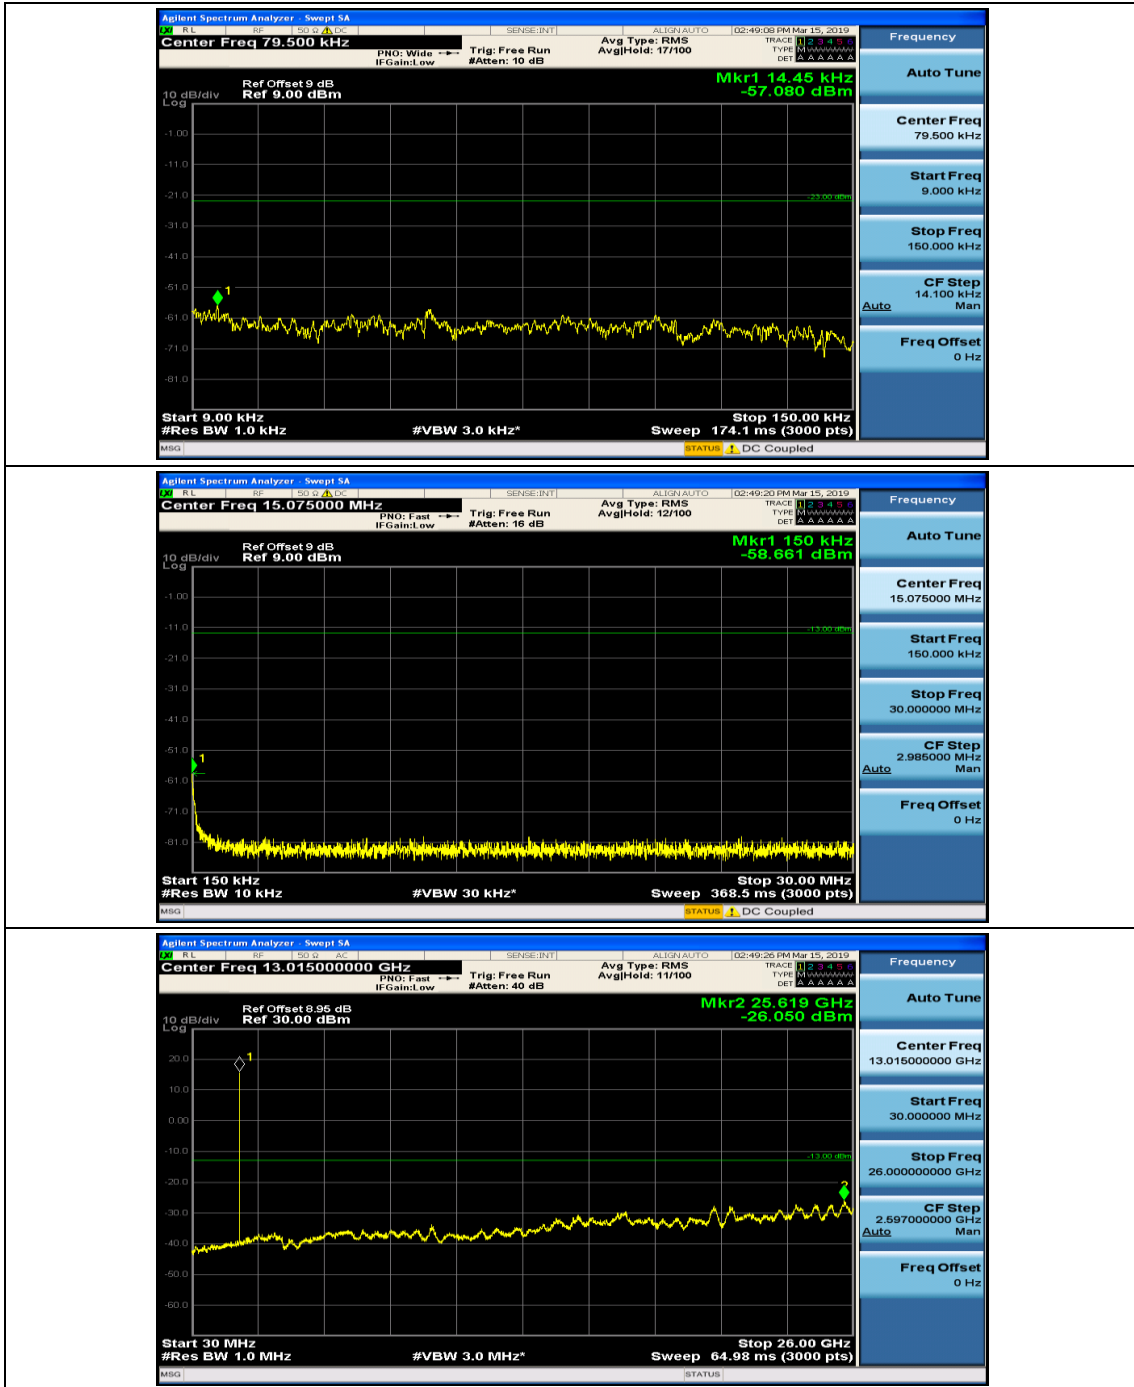

(Channel Bandwidth: 1.4 MHz)_HCH_16QAM_1RB#3

Channel Bandwidth: 3 MHz

(Channel Bandwidth: 3 MHz)_MCH_QPSK_1RB#0

(Channel Bandwidth: 3 MHz)_MCH_QPSK_1RB#7

(Channel Bandwidth: 3 MHz)_HCH_QPSK_1RB#0

(Channel Bandwidth: 3 MHz)_HCH_QPSK_1RB#7

(Channel Bandwidth: 3 MHz)_LCH_16QAM_1RB#0

(Channel Bandwidth: 3 MHz)_LCH_16QAM_1RB#7

(Channel Bandwidth: 3 MHz)_MCH_16QAM_1RB#0

(Channel Bandwidth: 3 MHz)_MCH_16QAM_1RB#7

(Channel Bandwidth: 3 MHz)_HCH_16QAM_1RB#0

(Channel Bandwidth: 3 MHz)_HCH_16QAM_1RB#7

Channel Bandwidth: 5 MHz

(Channel Bandwidth: 5 MHz)_MCH_QPSK_1RB#0

(Channel Bandwidth: 5 MHz)_MCH_QPSK_1RB#12

(Channel Bandwidth: 5 MHz)_HCH_QPSK_1RB#0

(Channel Bandwidth: 5 MHz)_HCH_QPSK_1RB#12