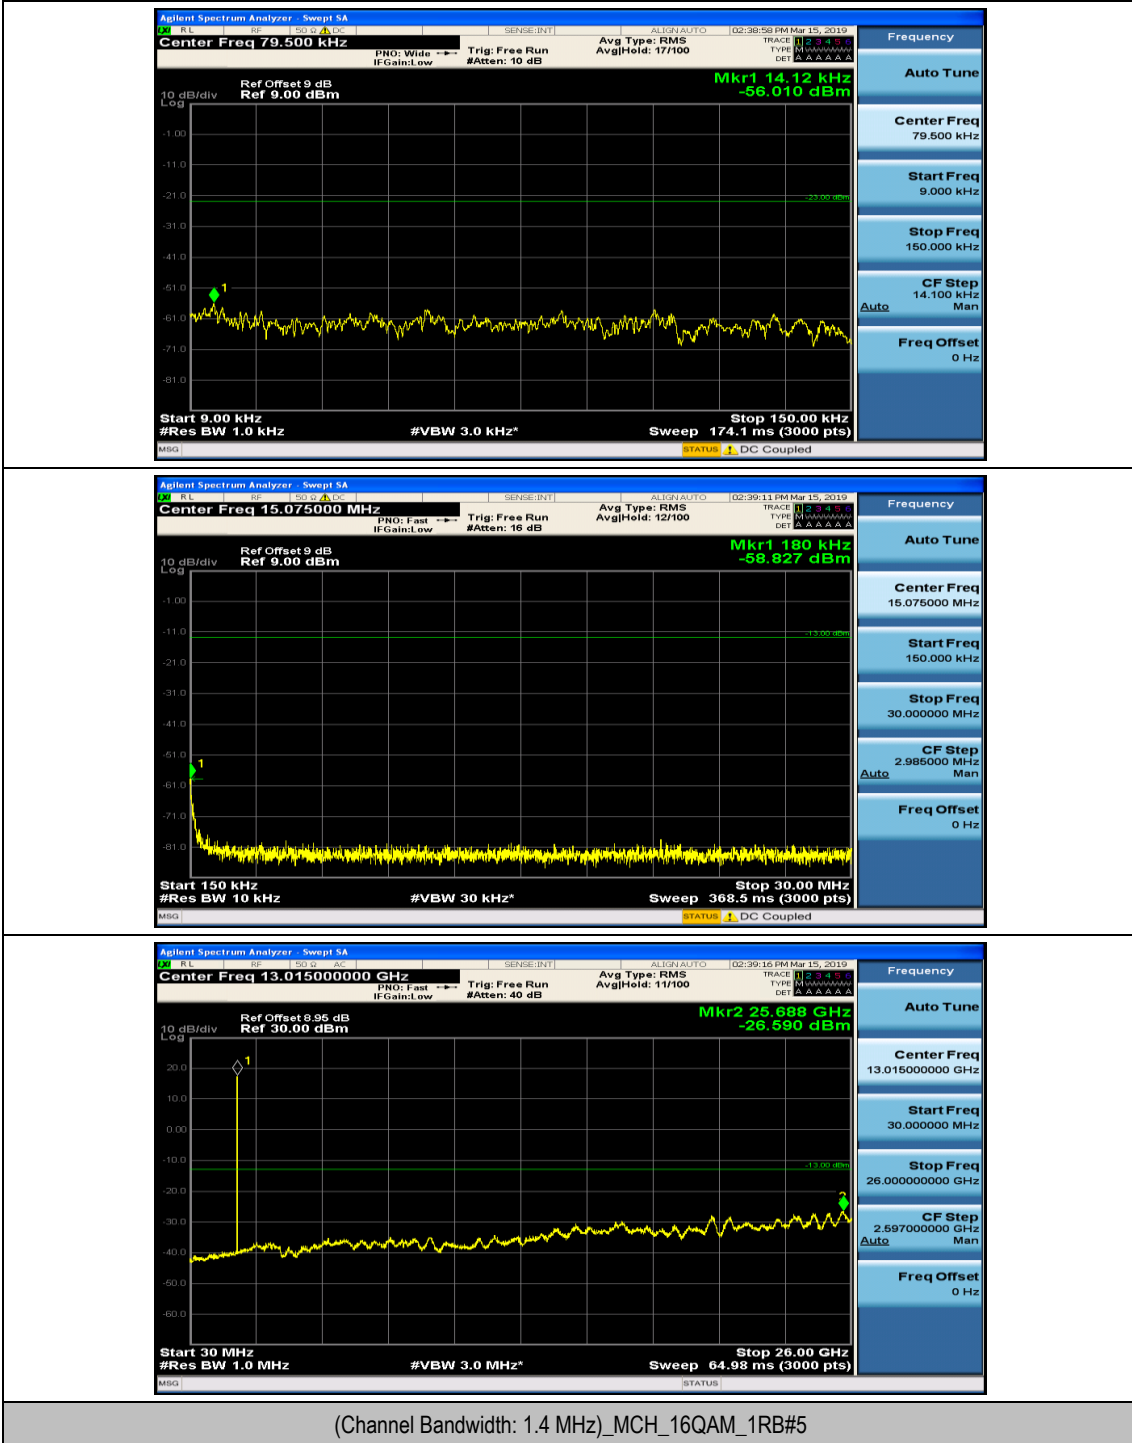

(Channel Bandwidth: 1.4 MHz)_LCH_16QAM_1RB#0

(Channel Bandwidth: 1.4 MHz)_LCH_16QAM_1RB#3

(Channel Bandwidth: 1.4 MHz)_MCH_16QAM_1RB#0

(Channel Bandwidth: 1.4 MHz)_MCH_16QAM_1RB#3

(Channel Bandwidth: 1.4 MHz)_HCH_16QAM_1RB#0

(Channel Bandwidth: 1.4 MHz)_HCH_16QAM_1RB#3

Channel Bandwidth: 3 MHz

(Channel Bandwidth: 3 MHz)_MCH_QPSK_1RB#0

(Channel Bandwidth: 3 MHz)_MCH_QPSK_1RB#7

(Channel Bandwidth: 3 MHz)_HCH_QPSK_1RB#0

(Channel Bandwidth: 3 MHz)_HCH_QPSK_1RB#7