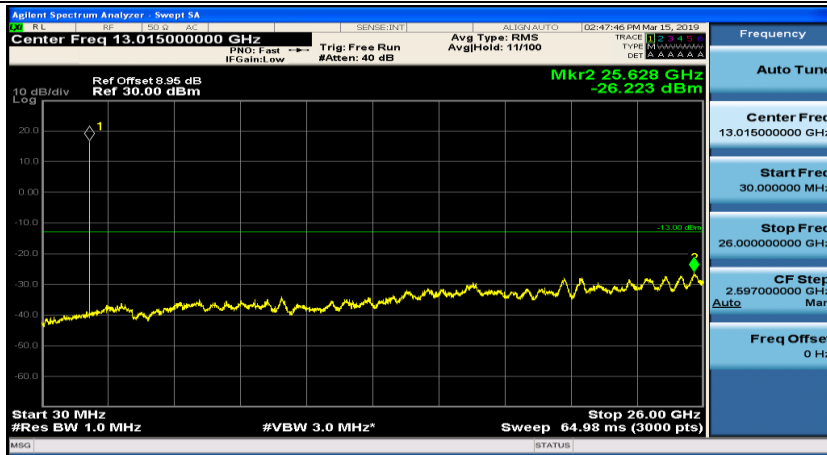

(Channel Bandwidth: 1.4 MHz)_HCH_16QAM_1RB#3

Channel Bandwidth: 3 MHz

(Channel Bandwidth: 3 MHz)_MCH_QPSK_1RB#0

(Channel Bandwidth: 3 MHz)_MCH_QPSK_1RB#7

(Channel Bandwidth: 3 MHz)_HCH_QPSK_1RB#0

(Channel Bandwidth: 3 MHz)_HCH_QPSK_1RB#7