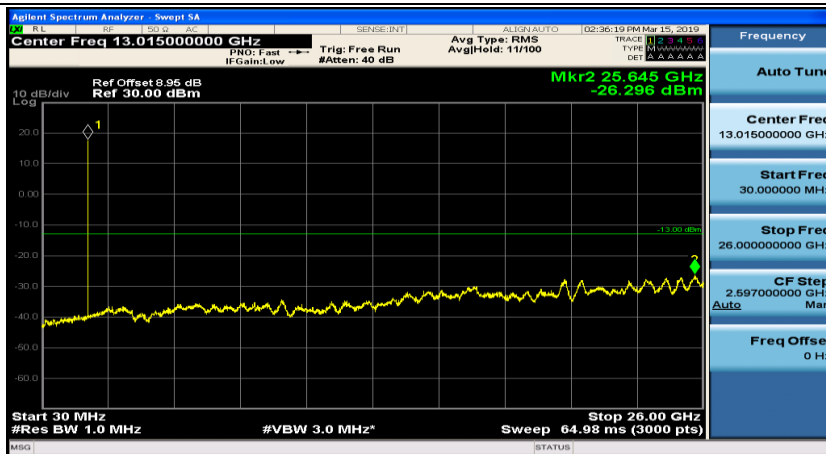

(Channel Bandwidth: 1.4 MHz)_LCH_16QAM_1RB#0

(Channel Bandwidth: 1.4 MHz)_LCH_16QAM_1RB#3

(Channel Bandwidth: 1.4 MHz)_MCH_16QAM_1RB#0

(Channel Bandwidth: 1.4 MHz)_MCH_16QAM_1RB#3

(Channel Bandwidth: 1.4 MHz)_HCH_16QAM_1RB#0

(Channel Bandwidth: 1.4 MHz)_HCH_16QAM_1RB#3

Channel Bandwidth: 3 MHz

(Channel Bandwidth: 3 MHz)_MCH_QPSK_1RB#0

(Channel Bandwidth: 3 MHz)_MCH_QPSK_1RB#7

(Channel Bandwidth: 3 MHz)_HCH_QPSK_1RB#0

(Channel Bandwidth: 3 MHz)_HCH_QPSK_1RB#7