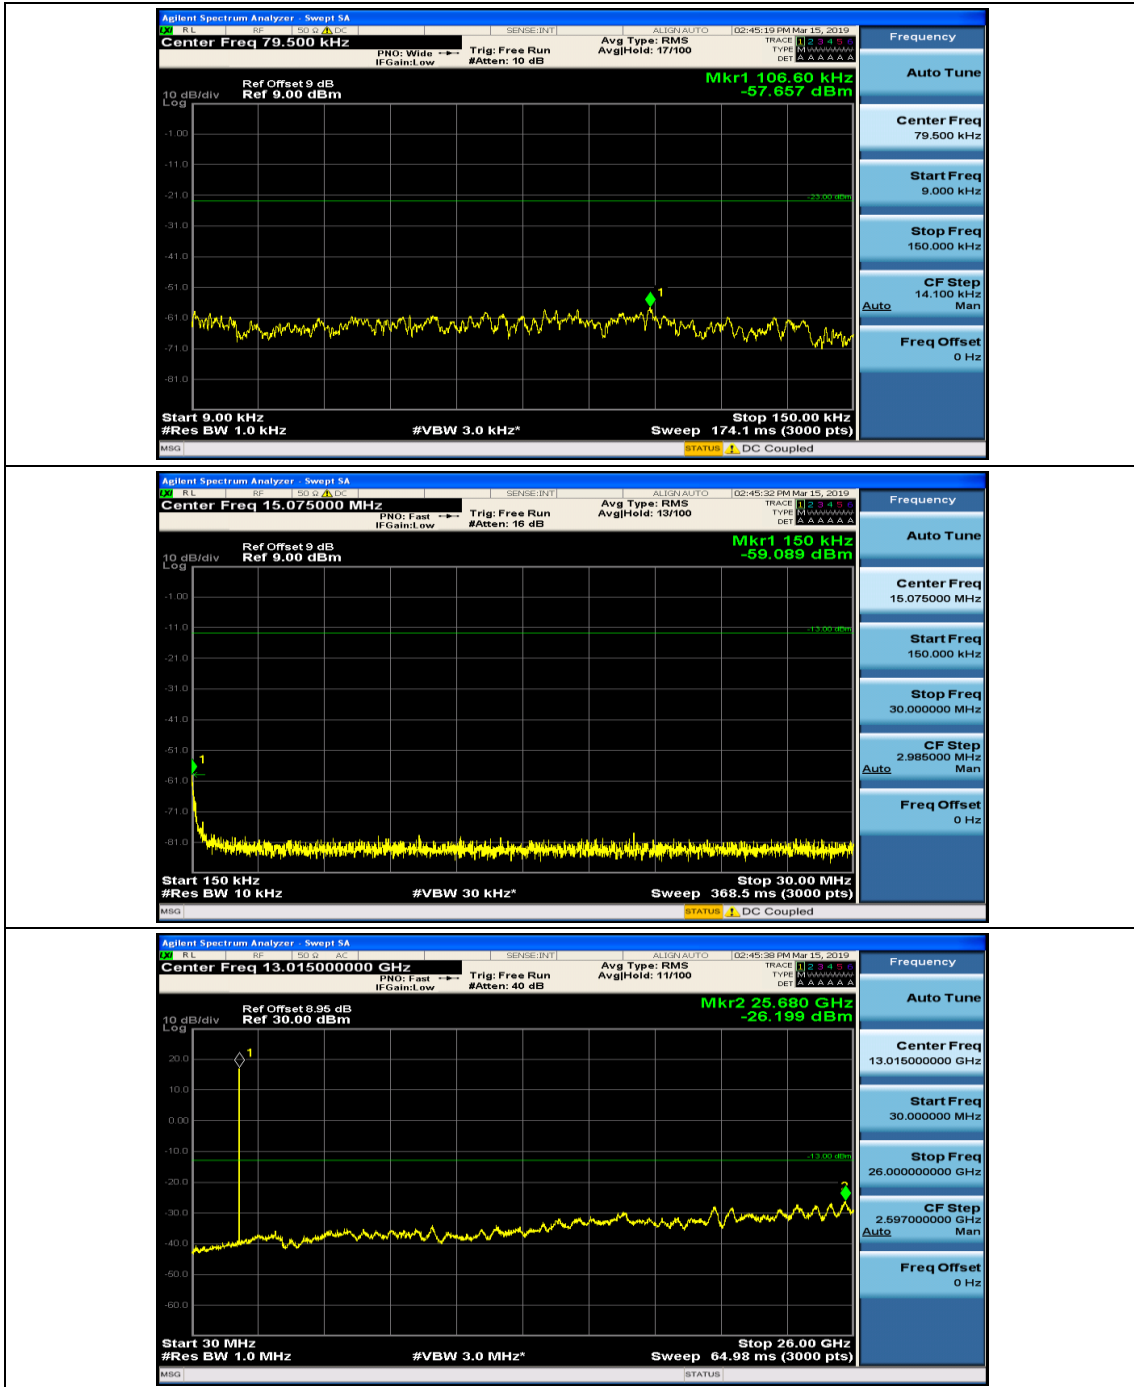

(Channel Bandwidth: 1.4 MHz)_LCH_16QAM_1RB#0

(Channel Bandwidth: 1.4 MHz)_LCH_16QAM_1RB#3

(Channel Bandwidth: 1.4 MHz)_MCH_16QAM_1RB#0

(Channel Bandwidth: 1.4 MHz)_MCH_16QAM_1RB#3

(Channel Bandwidth: 1.4 MHz)_HCH_16QAM_1RB#0

(Channel Bandwidth: 1.4 MHz)_HCH_16QAM_1RB#3

Channel Bandwidth: 3 MHz

(Channel Bandwidth: 3 MHz)_MCH_QPSK_1RB#0

(Channel Bandwidth: 3 MHz)_MCH_QPSK_1RB#7

(Channel Bandwidth: 3 MHz)_HCH_QPSK_1RB#0

(Channel Bandwidth: 3 MHz)_HCH_QPSK_1RB#7

(Channel Bandwidth: 3 MHz)_LCH_16QAM_1RB#0

(Channel Bandwidth: 3 MHz)_LCH_16QAM_1RB#7

(Channel Bandwidth: 3 MHz)_MCH_16QAM_1RB#0

(Channel Bandwidth: 3 MHz)_MCH_16QAM_1RB#7

(Channel Bandwidth: 3 MHz)_HCH_16QAM_1RB#0