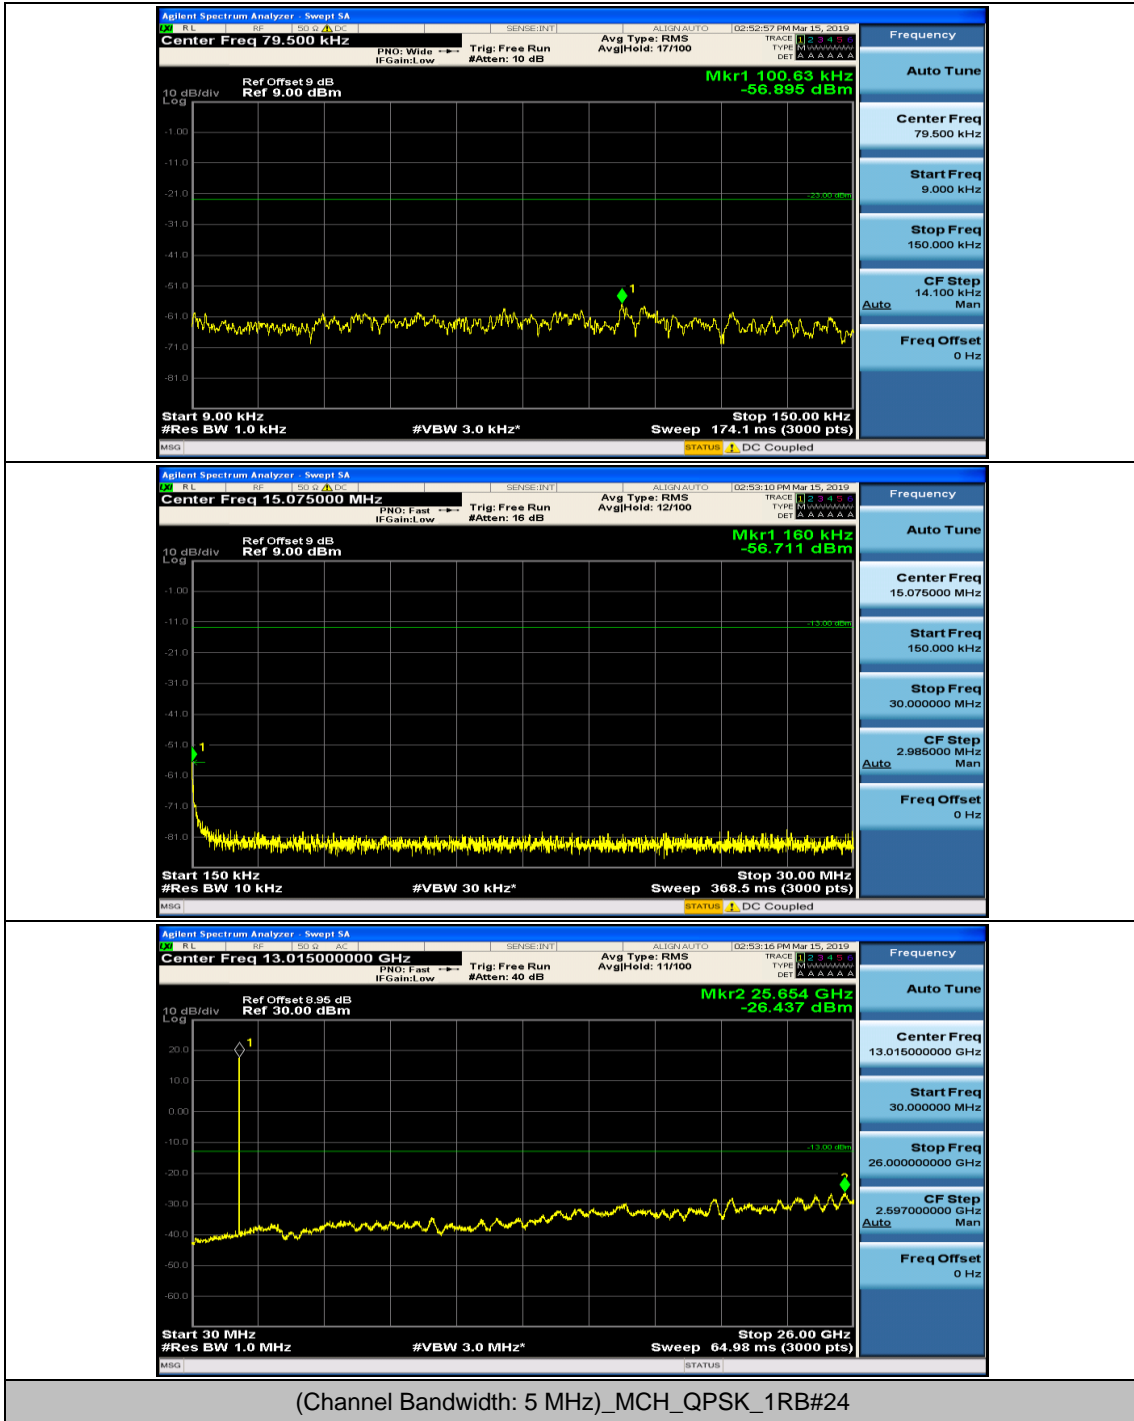

(Channel Bandwidth: 3 MHz)_HCH_16QAM_1RB#7

Channel Bandwidth: 5 MHz

(Channel Bandwidth: 5 MHz)_MCH_QPSK_1RB#0

(Channel Bandwidth: 5 MHz)_MCH_QPSK_1RB#12

(Channel Bandwidth: 5 MHz)_HCH_QPSK_1RB#0

(Channel Bandwidth: 5 MHz)_HCH_QPSK_1RB#12

(Channel Bandwidth: 5 MHz)_LCH_16QAM_1RB#0

(Channel Bandwidth: 5 MHz)_LCH_16QAM_1RB#12