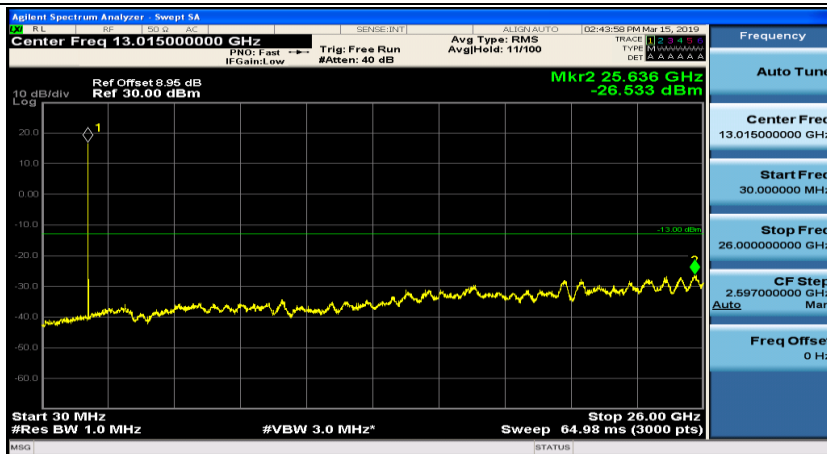

(Channel Bandwidth: 1.4 MHz)_HCH_16QAM_1RB#3

Channel Bandwidth: 3 MHz

(Channel Bandwidth: 3 MHz)_MCH_QPSK_1RB#0

(Channel Bandwidth: 3 MHz)_MCH_QPSK_1RB#7

(Channel Bandwidth: 3 MHz)_HCH_QPSK_1RB#0

(Channel Bandwidth: 3 MHz)_HCH_QPSK_1RB#7

(Channel Bandwidth: 3 MHz)_LCH_16QAM_1RB#0

(Channel Bandwidth: 3 MHz)_LCH_16QAM_1RB#7

(Channel Bandwidth: 3 MHz)_MCH_16QAM_1RB#0

(Channel Bandwidth: 3 MHz)_MCH_16QAM_1RB#7

(Channel Bandwidth: 3 MHz)_HCH_16QAM_1RB#0