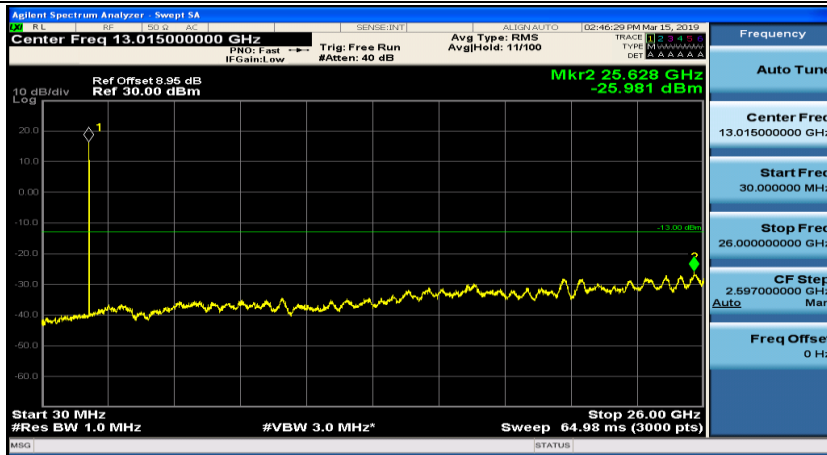

(Channel Bandwidth: 3 MHz)_MCH_16QAM_1RB#0

(Channel Bandwidth: 3 MHz)_MCH_16QAM_1RB#7