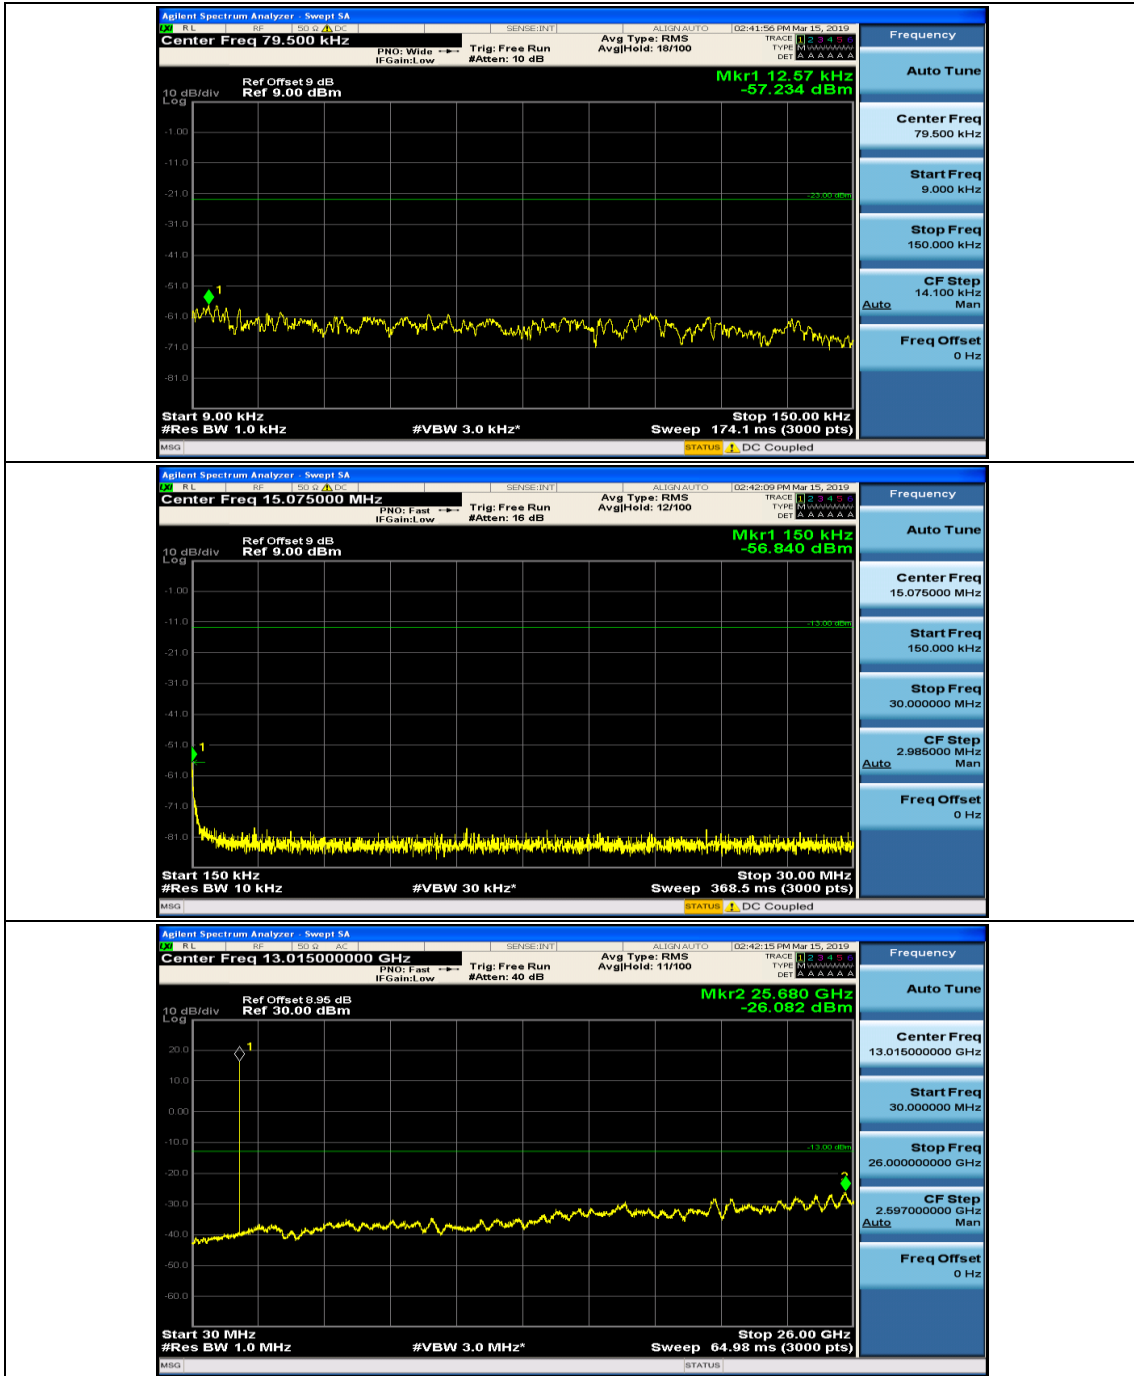

(Channel Bandwidth: 1.4 MHz)_LCH_16QAM_1RB#0

(Channel Bandwidth: 1.4 MHz)_LCH_16QAM_1RB#3

(Channel Bandwidth: 1.4 MHz)_MCH_16QAM_1RB#0

(Channel Bandwidth: 1.4 MHz)_MCH_16QAM_1RB#3

(Channel Bandwidth: 1.4 MHz)_HCH_16QAM_1RB#0

(Channel Bandwidth: 1.4 MHz)_HCH_16QAM_1RB#3

Channel Bandwidth: 3 MHz

(Channel Bandwidth: 3 MHz)_MCH_QPSK_1RB#0

(Channel Bandwidth: 3 MHz)_MCH_QPSK_1RB#7

(Channel Bandwidth: 3 MHz)_HCH_QPSK_1RB#0

(Channel Bandwidth: 3 MHz)_HCH_QPSK_1RB#7

(Channel Bandwidth: 3 MHz)_LCH_16QAM_1RB#0

(Channel Bandwidth: 3 MHz)_LCH_16QAM_1RB#7

(Channel Bandwidth: 3 MHz)_MCH_16QAM_1RB#0

(Channel Bandwidth: 3 MHz)_MCH_16QAM_1RB#7

(Channel Bandwidth: 3 MHz)_HCH_16QAM_1RB#0