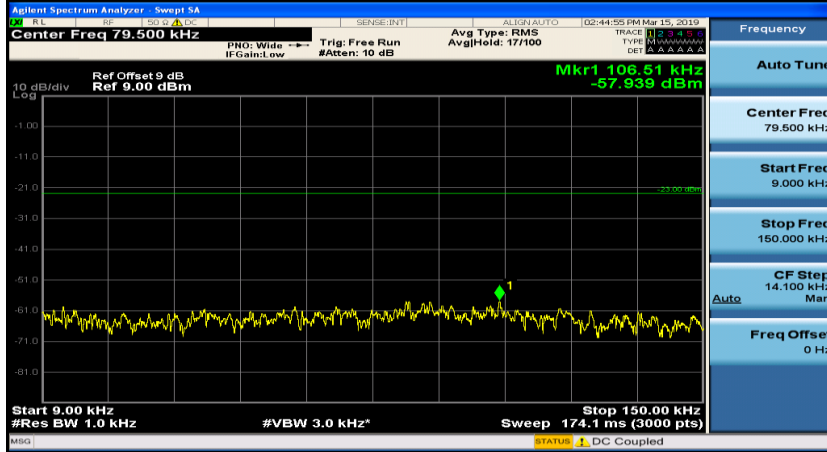

(Channel Bandwidth: 1.4 MHz)_HCH_16QAM_1RB#3

Channel Bandwidth: 3 MHz

(Channel Bandwidth: 3 MHz)_MCH_QPSK_1RB#0

(Channel Bandwidth: 3 MHz)_MCH_QPSK_1RB#7

(Channel Bandwidth: 3 MHz)_HCH_QPSK_1RB#0

(Channel Bandwidth: 3 MHz)_HCH_QPSK_1RB#7