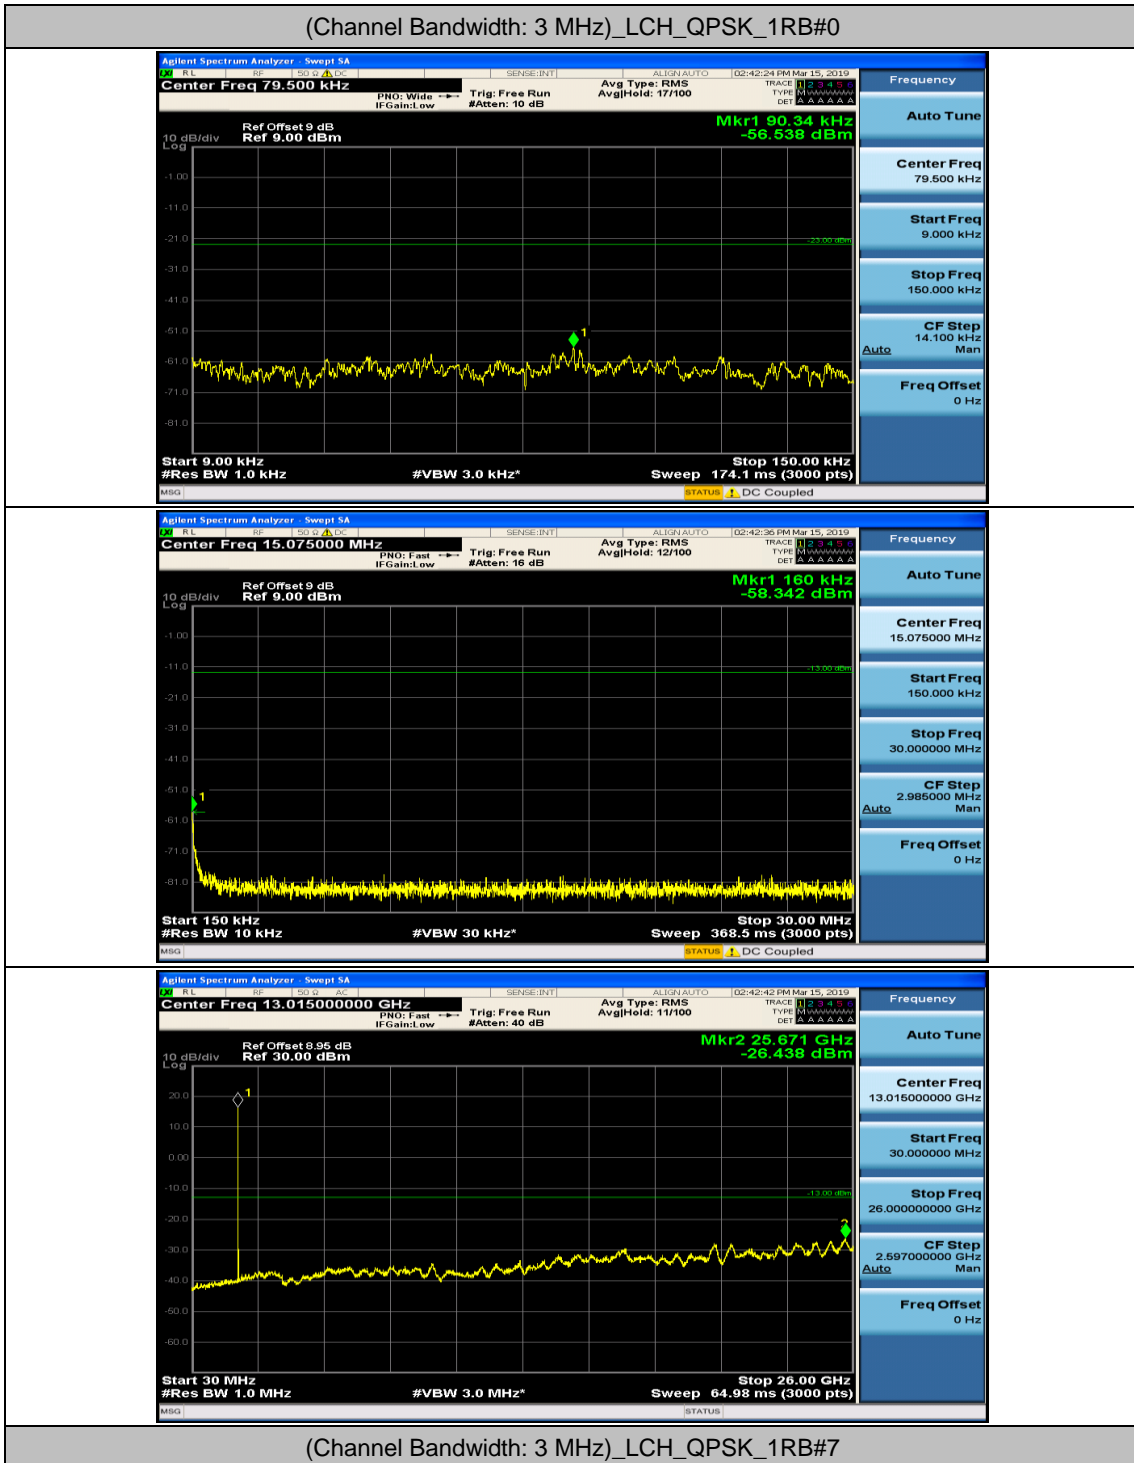

(Channel Bandwidth: 1.4 MHz)_LCH_16QAM_1RB#0

(Channel Bandwidth: 1.4 MHz)_LCH_16QAM_1RB#3

(Channel Bandwidth: 1.4 MHz)_MCH_16QAM_1RB#0

(Channel Bandwidth: 1.4 MHz)_MCH_16QAM_1RB#3

(Channel Bandwidth: 1.4 MHz)_HCH_16QAM_1RB#0

(Channel Bandwidth: 1.4 MHz)_HCH_16QAM_1RB#3

Channel Bandwidth: 3 MHz

(Channel Bandwidth: 3 MHz)_MCH_QPSK_1RB#0

(Channel Bandwidth: 3 MHz)_MCH_QPSK_1RB#7

(Channel Bandwidth: 3 MHz)_HCH_QPSK_1RB#0

(Channel Bandwidth: 3 MHz)_HCH_QPSK_1RB#7