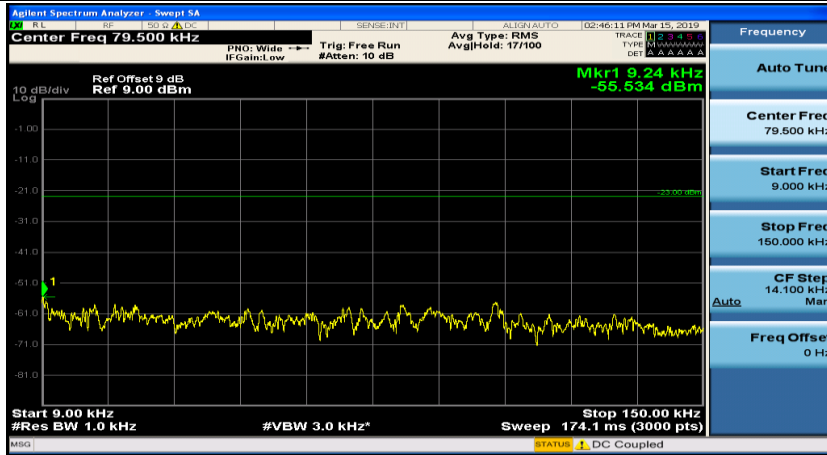

(Channel Bandwidth: 3 MHz)_MCH_16QAM_1RB#0

(Channel Bandwidth: 3 MHz)_MCH_16QAM_1RB#7