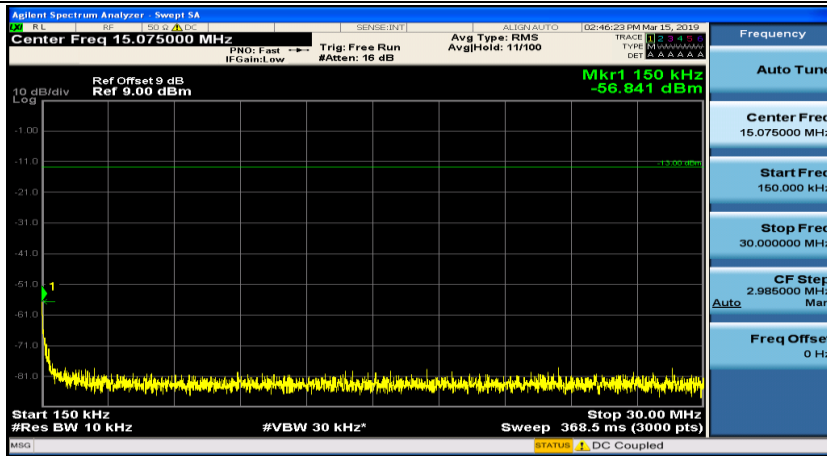

(Channel Bandwidth: 3 MHz)_MCH_16QAM_1RB#0

(Channel Bandwidth: 3 MHz)_MCH_16QAM_1RB#7