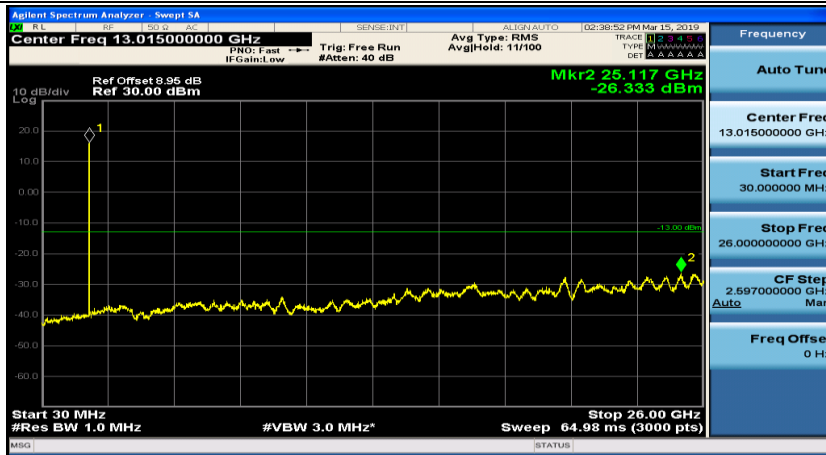

(Channel Bandwidth: 1.4 MHz)_LCH_16QAM_1RB#0

(Channel Bandwidth: 1.4 MHz)_LCH_16QAM_1RB#3

(Channel Bandwidth: 1.4 MHz)_MCH_16QAM_1RB#0

(Channel Bandwidth: 1.4 MHz)_MCH_16QAM_1RB#3

(Channel Bandwidth: 1.4 MHz)_HCH_16QAM_1RB#0

(Channel Bandwidth: 1.4 MHz)_HCH_16QAM_1RB#3

Channel Bandwidth: 3 MHz

(Channel Bandwidth: 3 MHz)_MCH_QPSK_1RB#0

(Channel Bandwidth: 3 MHz)_MCH_QPSK_1RB#7

(Channel Bandwidth: 3 MHz)_HCH_QPSK_1RB#0

(Channel Bandwidth: 3 MHz)_HCH_QPSK_1RB#7