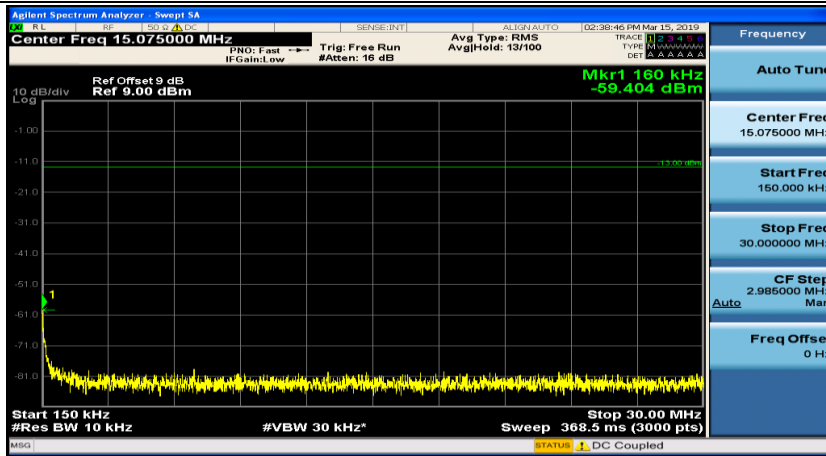

(Channel Bandwidth: 1.4 MHz)_LCH_16QAM_1RB#0

(Channel Bandwidth: 1.4 MHz)_LCH_16QAM_1RB#3

(Channel Bandwidth: 1.4 MHz)_MCH_16QAM_1RB#0

(Channel Bandwidth: 1.4 MHz)_MCH_16QAM_1RB#3

(Channel Bandwidth: 1.4 MHz)_HCH_16QAM_1RB#0

(Channel Bandwidth: 1.4 MHz)_HCH_16QAM_1RB#3

Channel Bandwidth: 3 MHz

(Channel Bandwidth: 3 MHz)_MCH_QPSK_1RB#0

(Channel Bandwidth: 3 MHz)_MCH_QPSK_1RB#7

(Channel Bandwidth: 3 MHz)_HCH_QPSK_1RB#0

(Channel Bandwidth: 3 MHz)_HCH_QPSK_1RB#7