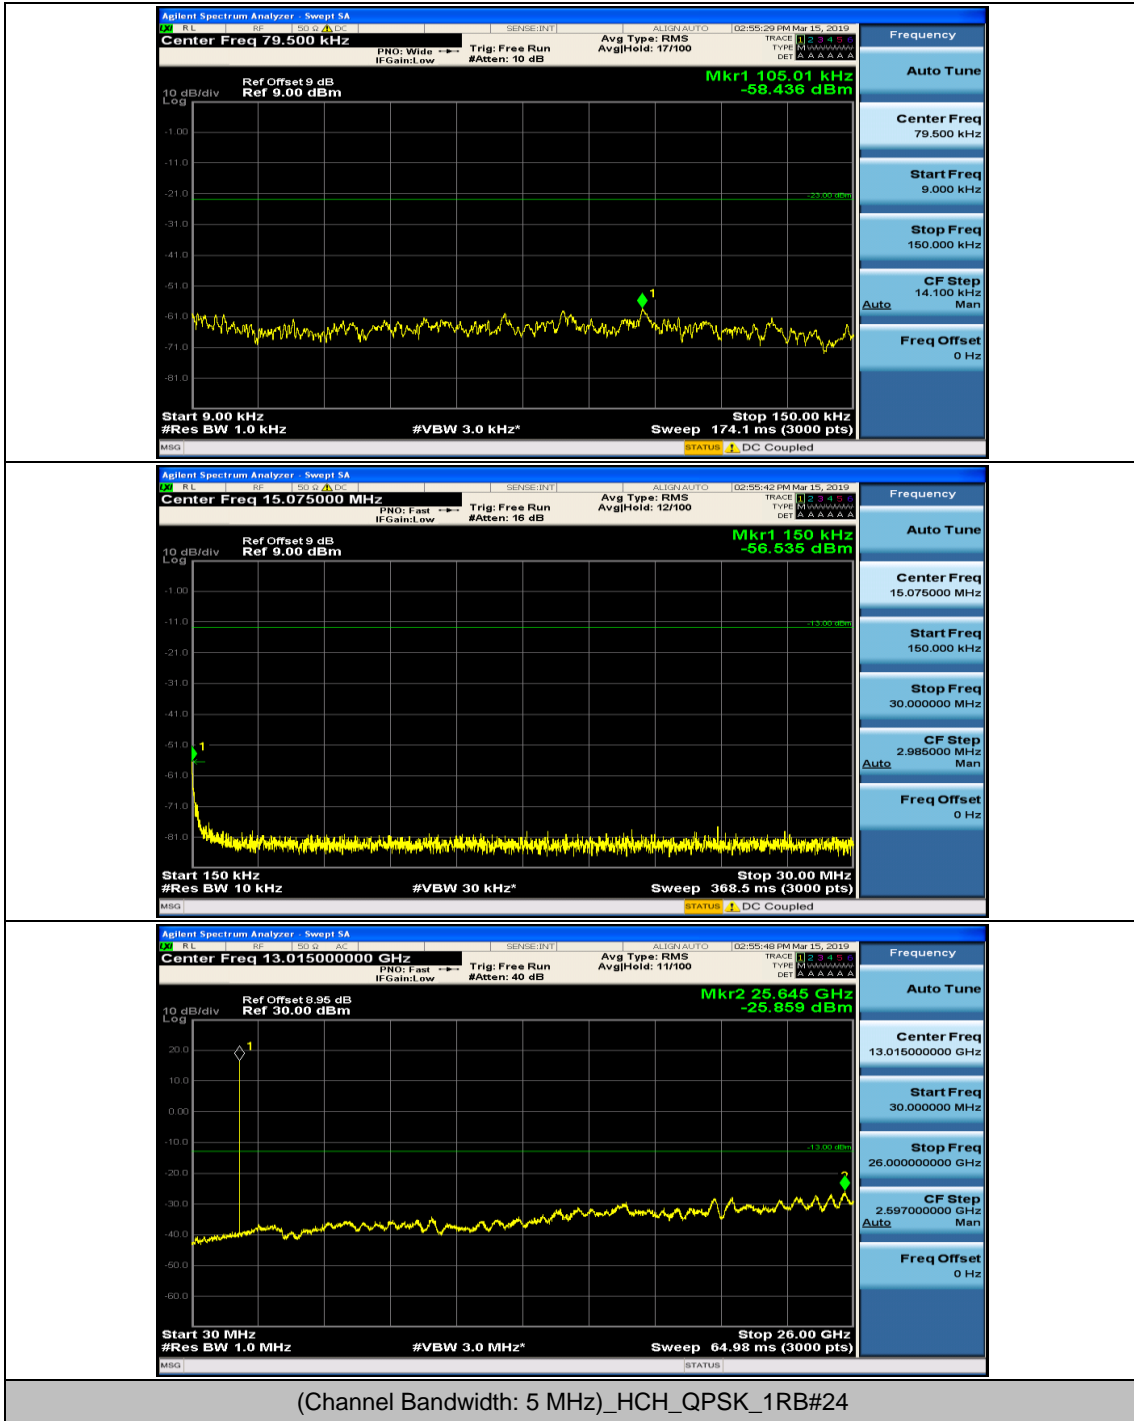

(Channel Bandwidth: 3 MHz)_HCH_16QAM_1RB#7

Channel Bandwidth: 5 MHz

(Channel Bandwidth: 5 MHz)_MCH_QPSK_1RB#0

(Channel Bandwidth: 5 MHz)_MCH_QPSK_1RB#12

(Channel Bandwidth: 5 MHz)_HCH_QPSK_1RB#0

(Channel Bandwidth: 5 MHz)_HCH_QPSK_1RB#12

(Channel Bandwidth: 5 MHz)_LCH_16QAM_1RB#0

(Channel Bandwidth: 5 MHz)_LCH_16QAM_1RB#12