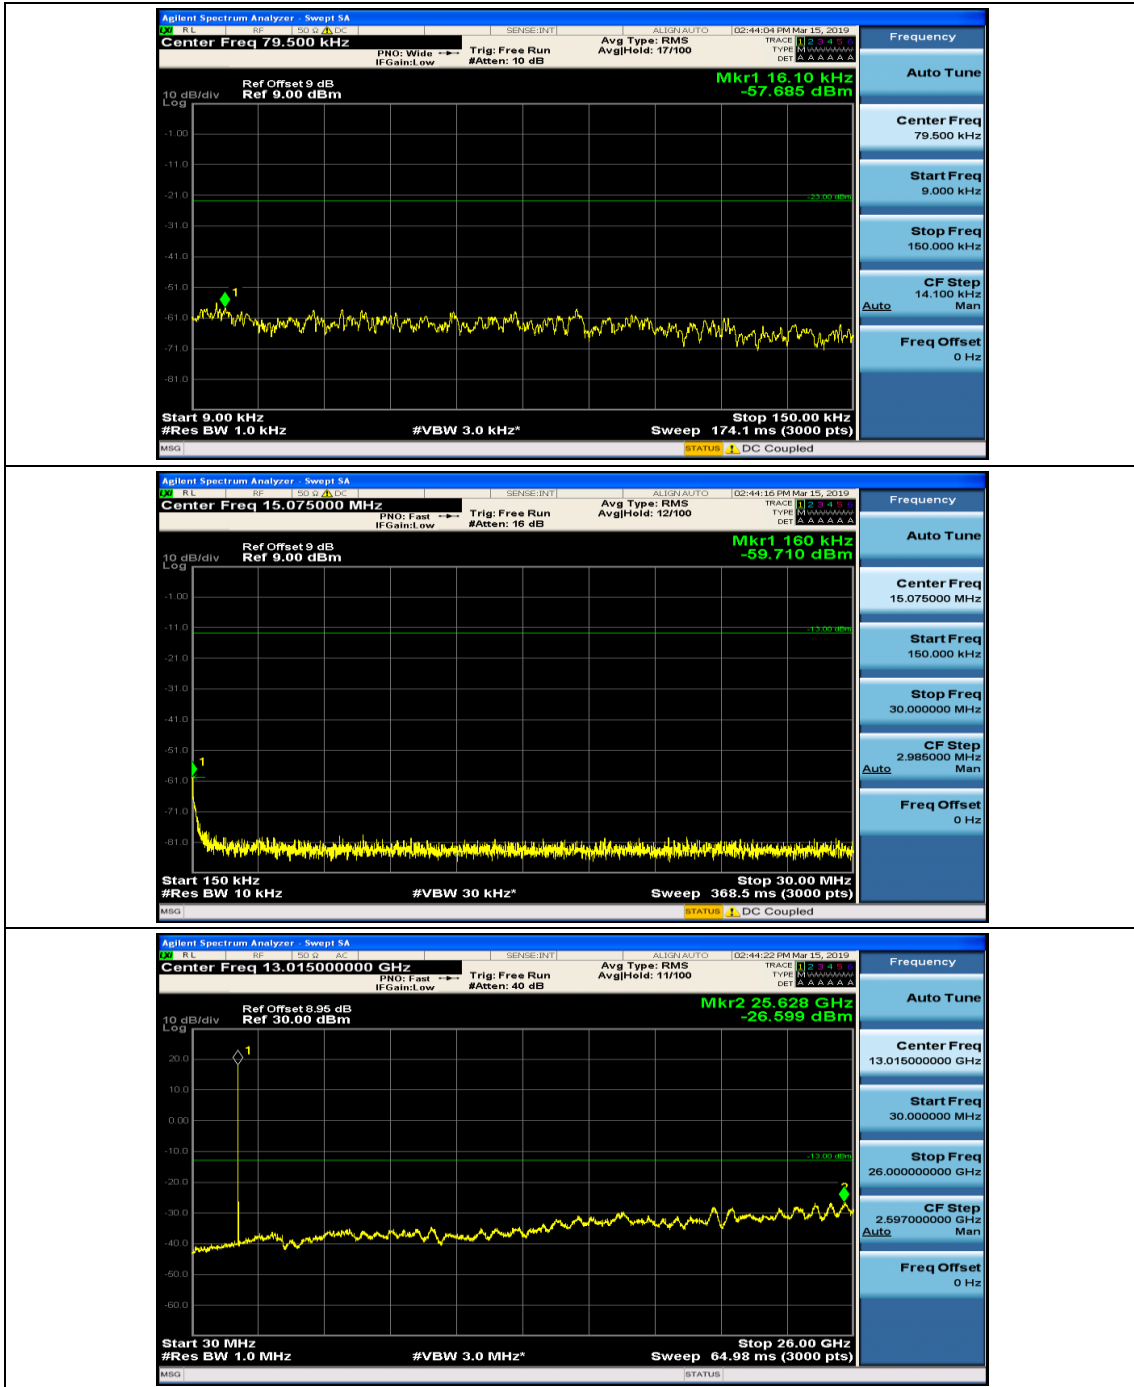

(Channel Bandwidth: 1.4 MHz)_LCH_16QAM_1RB#0

(Channel Bandwidth: 1.4 MHz)_LCH_16QAM_1RB#3

(Channel Bandwidth: 1.4 MHz)_MCH_16QAM_1RB#0

(Channel Bandwidth: 1.4 MHz)_MCH_16QAM_1RB#3

(Channel Bandwidth: 1.4 MHz)_HCH_16QAM_1RB#0

(Channel Bandwidth: 1.4 MHz)_HCH_16QAM_1RB#3

Channel Bandwidth: 3 MHz

(Channel Bandwidth: 3 MHz)_MCH_QPSK_1RB#0

(Channel Bandwidth: 3 MHz)_MCH_QPSK_1RB#7

(Channel Bandwidth: 3 MHz)_HCH_QPSK_1RB#0

(Channel Bandwidth: 3 MHz)_HCH_QPSK_1RB#7

(Channel Bandwidth: 3 MHz)_LCH_16QAM_1RB#0

(Channel Bandwidth: 3 MHz)_LCH_16QAM_1RB#7

(Channel Bandwidth: 3 MHz)_MCH_16QAM_1RB#0

(Channel Bandwidth: 3 MHz)_MCH_16QAM_1RB#7

(Channel Bandwidth: 3 MHz)_HCH_16QAM_1RB#0