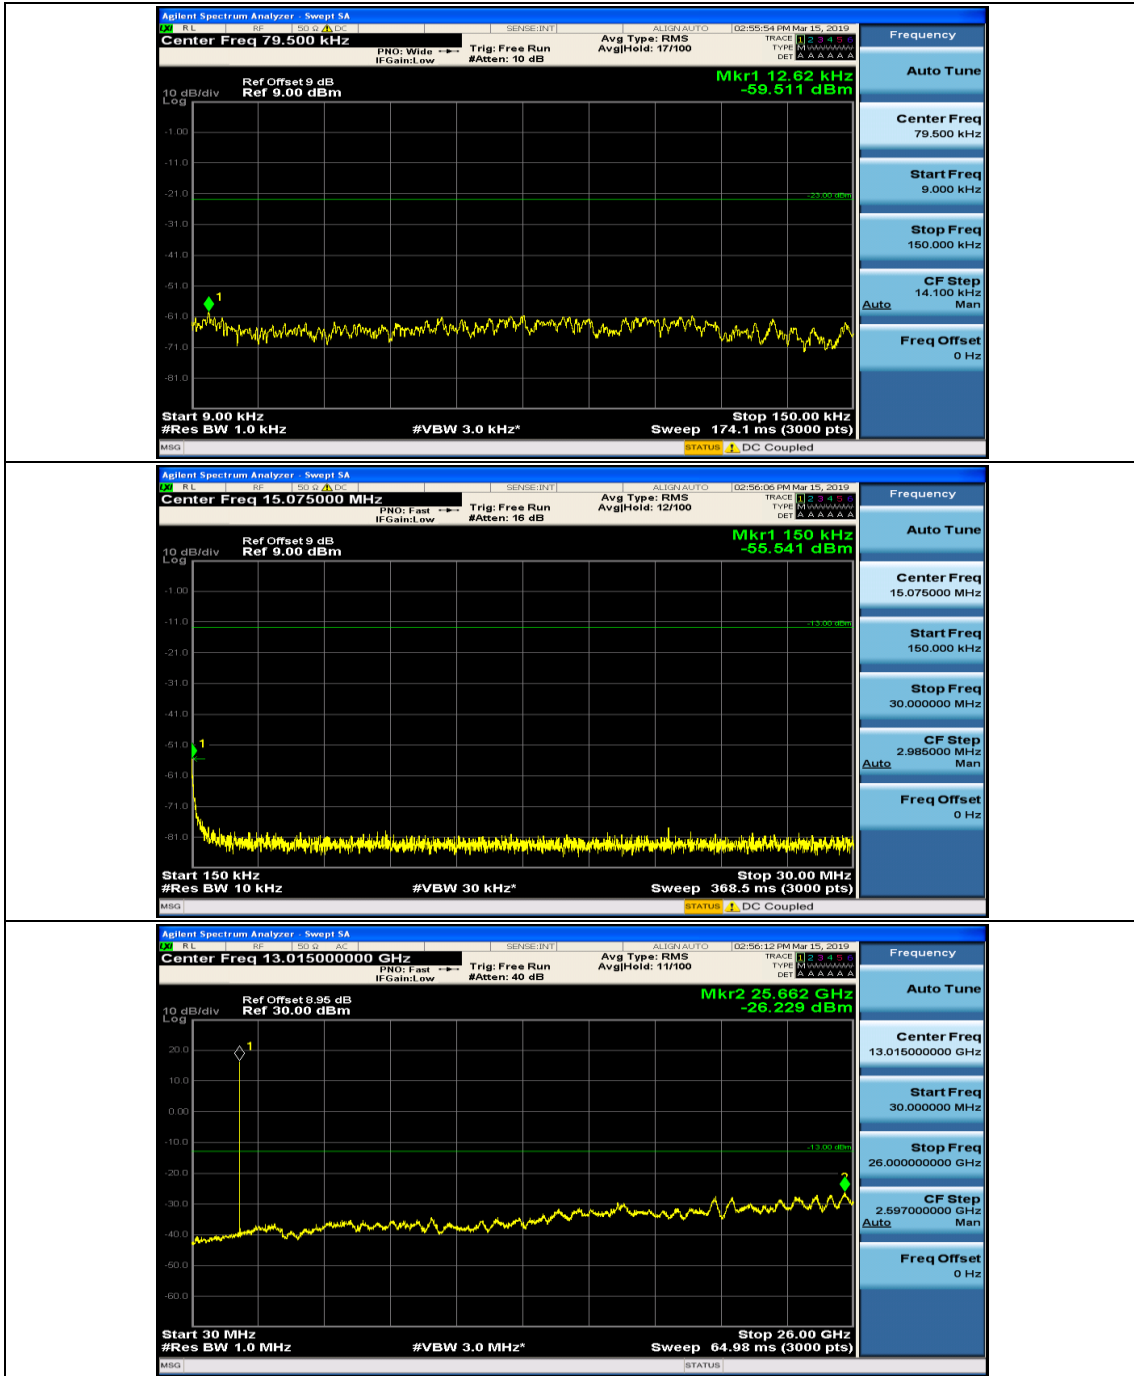

(Channel Bandwidth: 3 MHz)_HCH_16QAM_1RB#7

Channel Bandwidth: 5 MHz

(Channel Bandwidth: 5 MHz)_MCH_QPSK_1RB#0

(Channel Bandwidth: 5 MHz)_MCH_QPSK_1RB#12

(Channel Bandwidth: 5 MHz)_HCH_QPSK_1RB#0

(Channel Bandwidth: 5 MHz)_HCH_QPSK_1RB#12

(Channel Bandwidth: 5 MHz)_LCH_16QAM_1RB#0

(Channel Bandwidth: 5 MHz)_LCH_16QAM_1RB#12