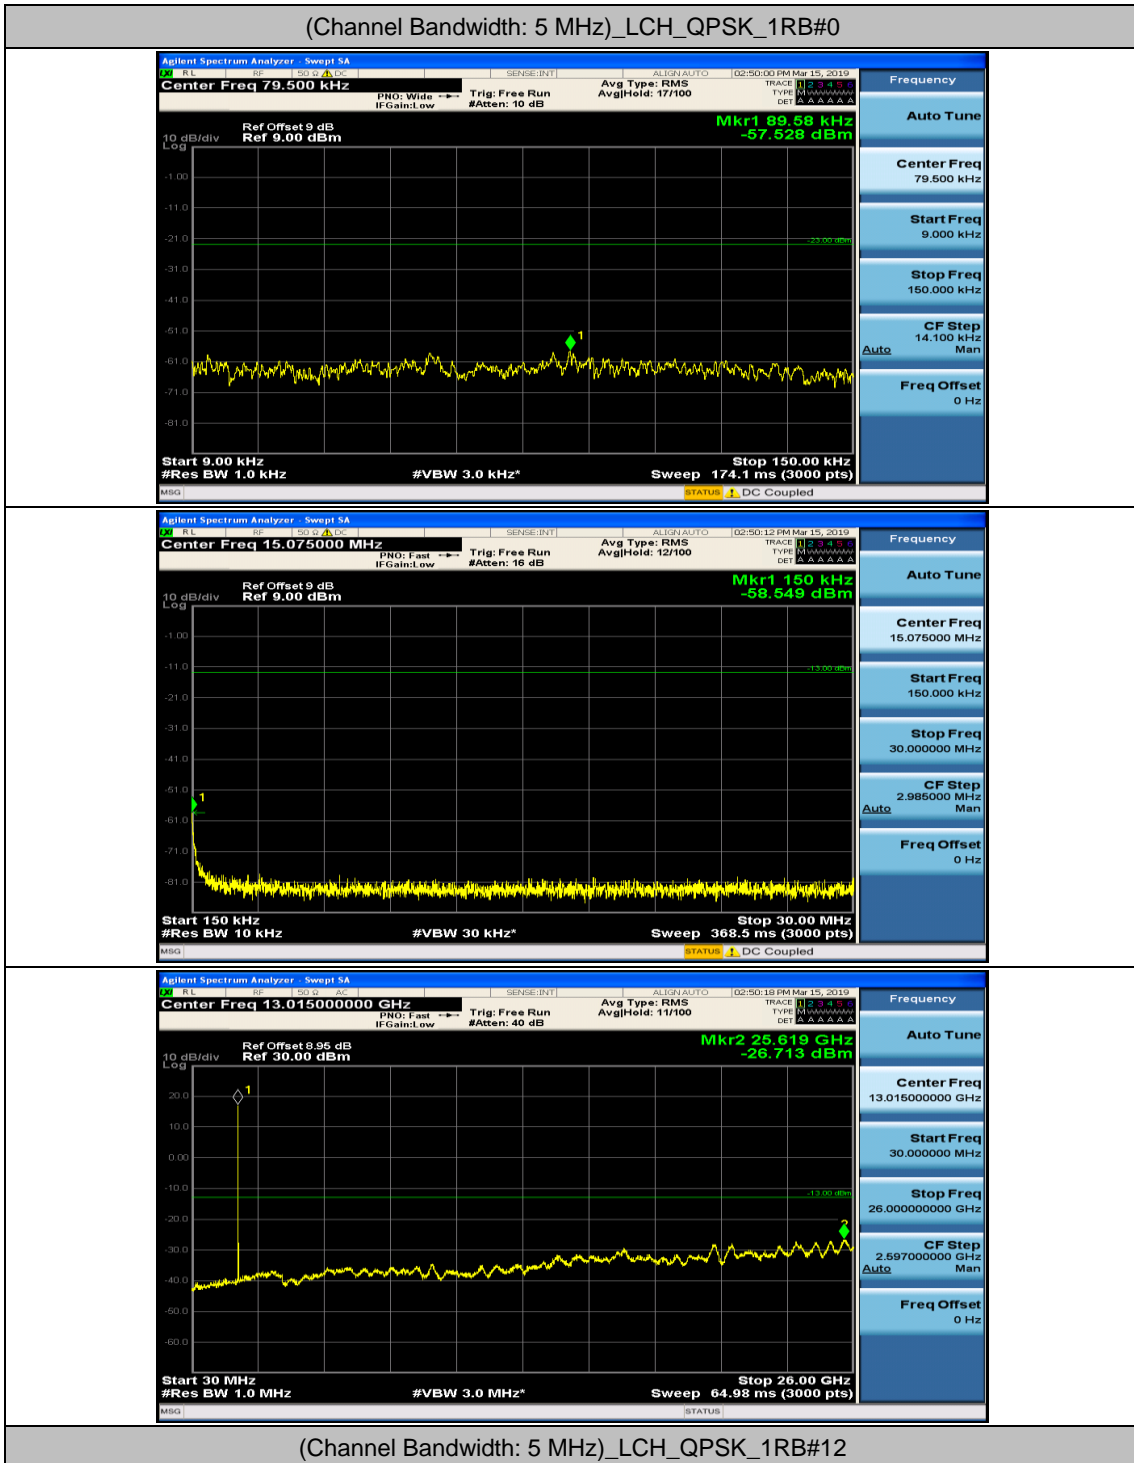

Channel Bandwidth: 5 MHz