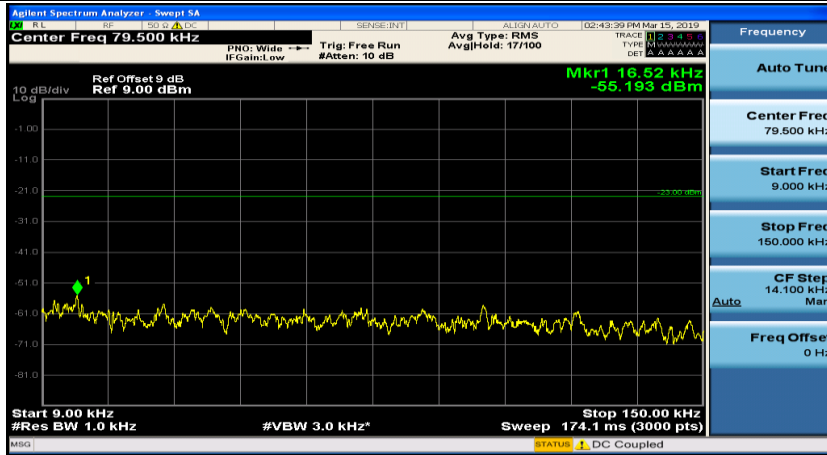

(Channel Bandwidth: 1.4 MHz)_HCH_16QAM_1RB#3

Channel Bandwidth: 3 MHz

(Channel Bandwidth: 3 MHz)_MCH_QPSK_1RB#0

(Channel Bandwidth: 3 MHz)_MCH_QPSK_1RB#7

(Channel Bandwidth: 3 MHz)_HCH_QPSK_1RB#0

(Channel Bandwidth: 3 MHz)_HCH_QPSK_1RB#7

(Channel Bandwidth: 3 MHz)_LCH_16QAM_1RB#0

(Channel Bandwidth: 3 MHz)_LCH_16QAM_1RB#7

(Channel Bandwidth: 3 MHz)_MCH_16QAM_1RB#0

(Channel Bandwidth: 3 MHz)_MCH_16QAM_1RB#7

(Channel Bandwidth: 3 MHz)_HCH_16QAM_1RB#0