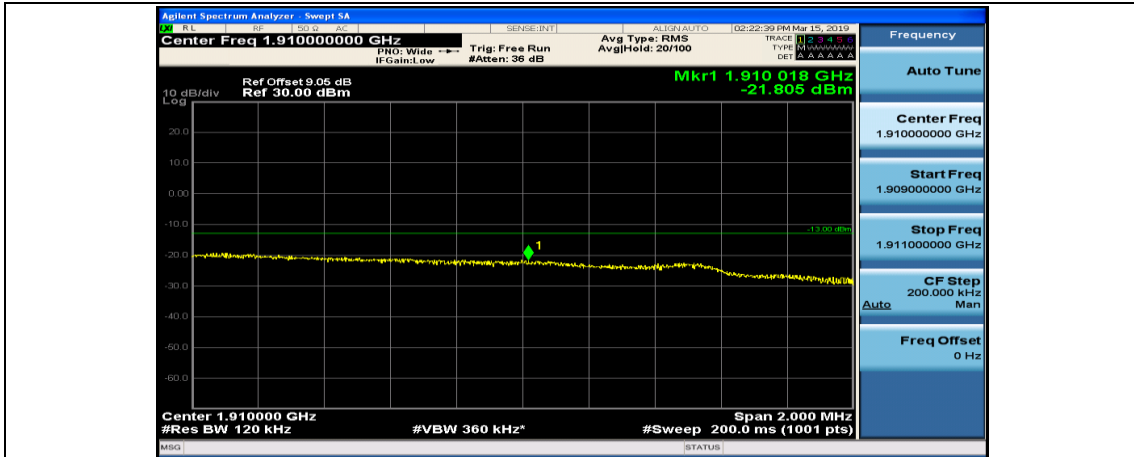

Channel Bandwidth: 10 MHz_HCH_QPSK_25RB#12