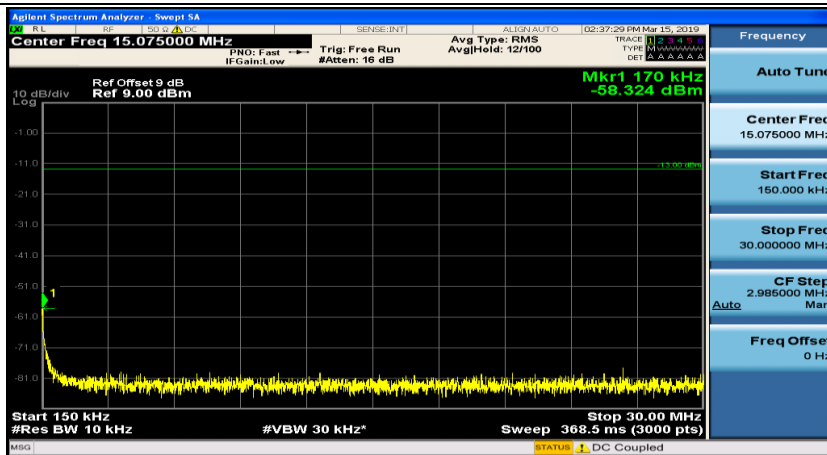

# Appendix E: Conducted Spurious Emission

## Test Graphs

Channel Bandwidth: 1.4 MHz

(Channel Bandwidth: 1.4 MHz)\_MCH\_QPSK\_1RB#0

(Channel Bandwidth: 1.4 MHz)\_MCH\_QPSK\_1RB#3

(Channel Bandwidth: 1.4 MHz)\_HCH\_QPSK\_1RB#0

(Channel Bandwidth: 1.4 MHz)\_HCH\_QPSK\_1RB#3