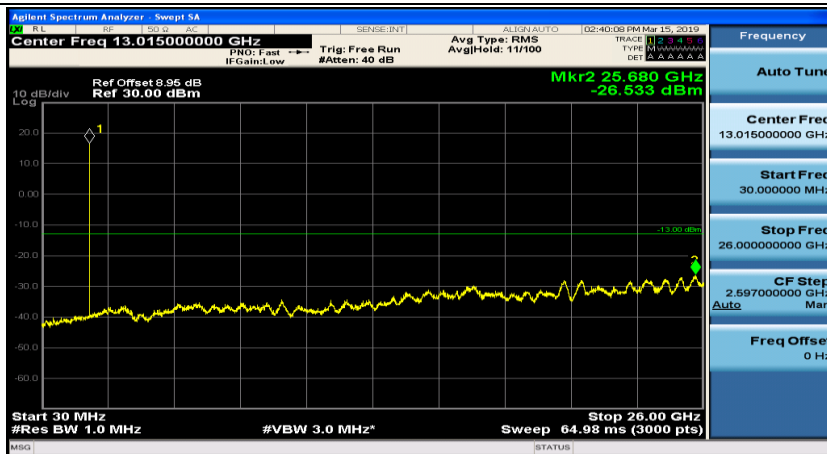

# Appendix E: Conducted Spurious Emission

## Test Graphs

Channel Bandwidth: 1.4 MHz

(Channel Bandwidth: 1.4 MHz)\_MCH\_QPSK\_1RB#0

(Channel Bandwidth: 1.4 MHz)\_MCH\_QPSK\_1RB#3

(Channel Bandwidth: 1.4 MHz)\_HCH\_QPSK\_1RB#0

(Channel Bandwidth: 1.4 MHz)\_HCH\_QPSK\_1RB#3