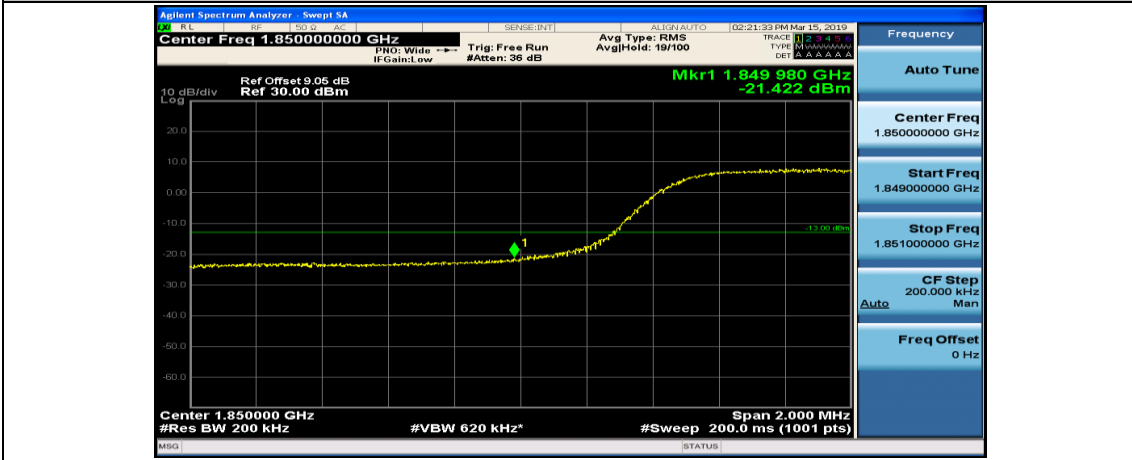

Channel Bandwidth: 10 MHz\_LCH\_QPSK\_25RB#0

Channel Bandwidth: 10 MHz\_LCH\_QPSK\_25RB#12

Channel Bandwidth: 10 MHz\_LCH\_QPSK\_25RB#25

Channel Bandwidth: 10 MHz\_HCH\_QPSK\_1RB#49

Channel Bandwidth: 10 MHz\_HCH\_QPSK\_25RB#0