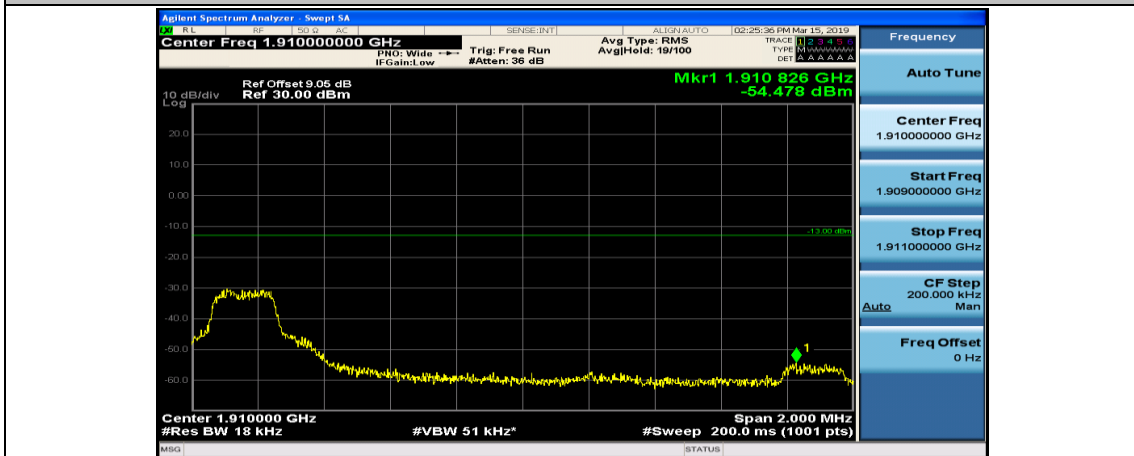

(Channel Bandwidth:15 MHz)\_LCH\_16QAM\_37RB#0

(Channel Bandwidth:15 MHz)\_LCH\_16QAM\_37RB#18

(Channel Bandwidth:15 MHz)\_LCH\_16QAM\_37RB#38

(Channel Bandwidth:15 MHz)\_LCH\_16QAM\_75RB#0

(Channel Bandwidth:15 MHz)\_HCH\_16QAM\_1RB#0