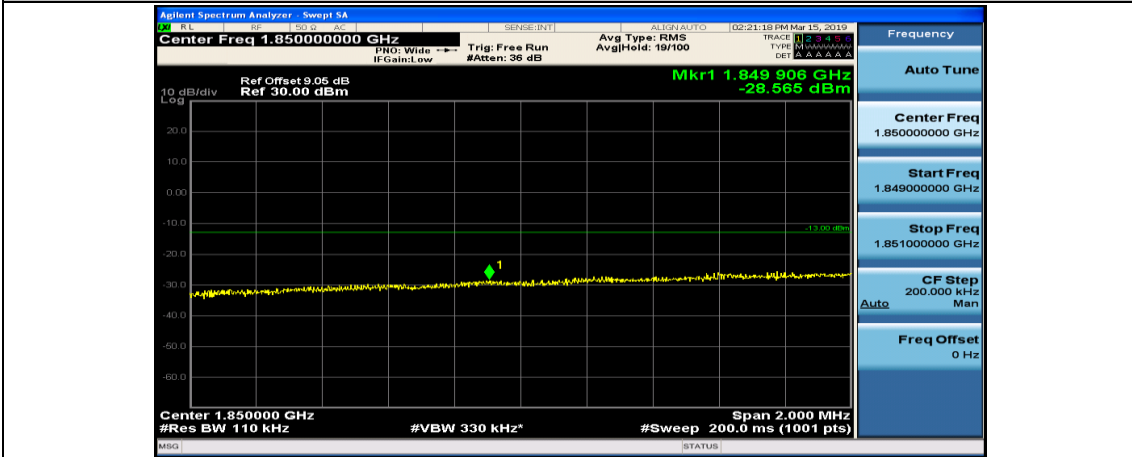

Channel Bandwidth: 10 MHz_LCH_16QAM_25RB#12