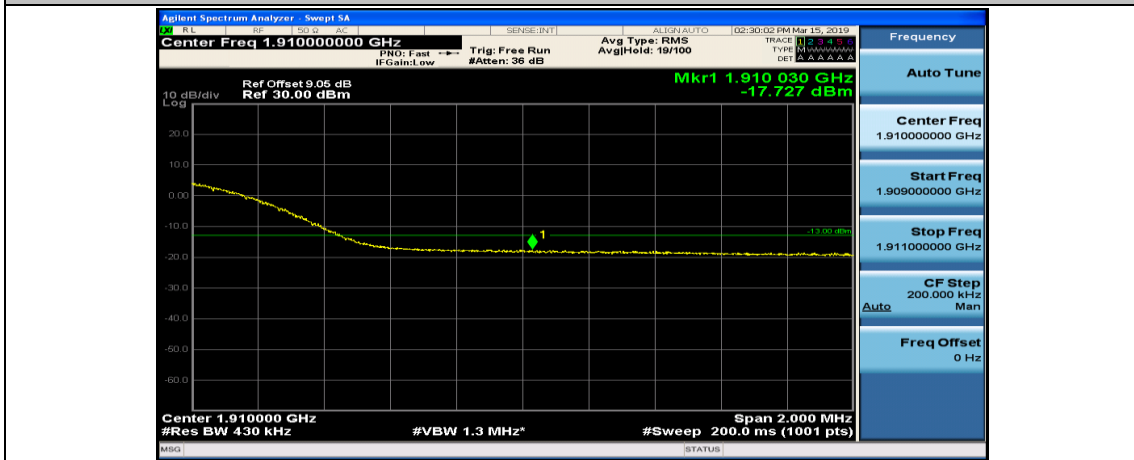

(Channel Bandwidth:20 MHz)_HCH_QPSK_100RB#0