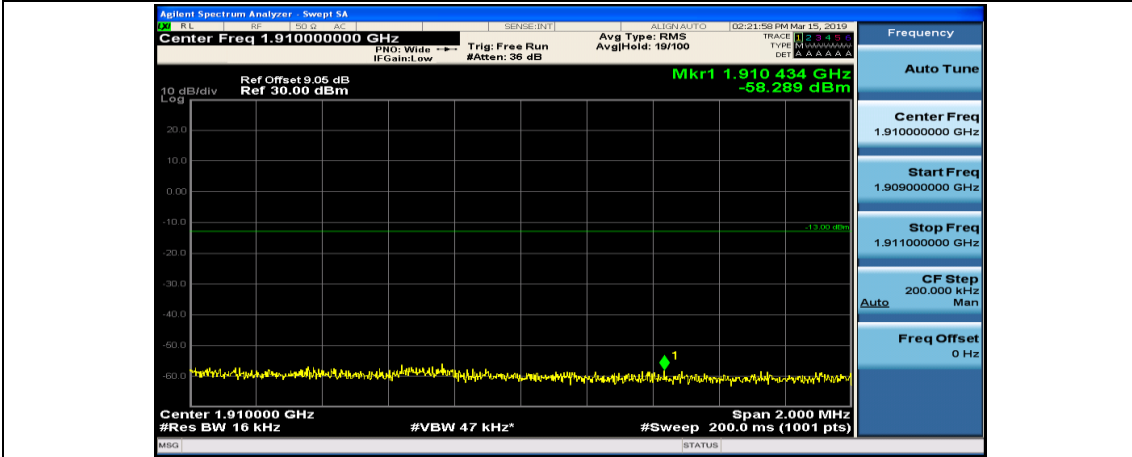

Channel Bandwidth: 10 MHz\_LCH\_QPSK\_25RB#0

Channel Bandwidth: 10 MHz\_LCH\_QPSK\_25RB#12

Channel Bandwidth: 10 MHz\_LCH\_QPSK\_25RB#25

Channel Bandwidth: 10 MHz\_HCH\_QPSK\_1RB#49

Channel Bandwidth: 10 MHz\_HCH\_QPSK\_25RB#0