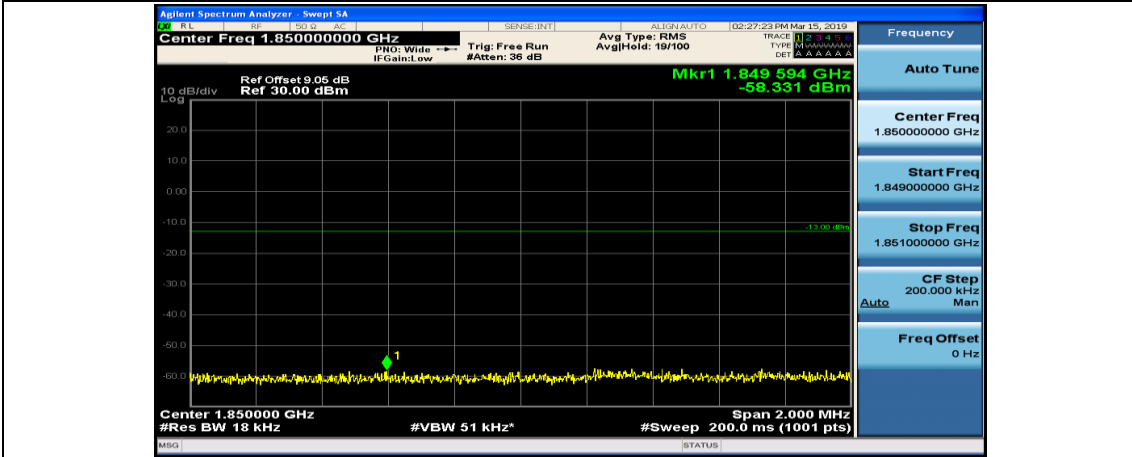

(Channel Bandwidth:20 MHz)\_HCH\_QPSK\_50RB#25

(Channel Bandwidth:20 MHz)\_HCH\_QPSK\_50RB#50

(Channel Bandwidth:20 MHz)\_HCH\_QPSK\_100RB#0

(Channel Bandwidth:20 MHz)\_LCH\_16QAM\_1RB#0

(Channel Bandwidth:20 MHz)\_LCH\_16QAM\_1RB#49