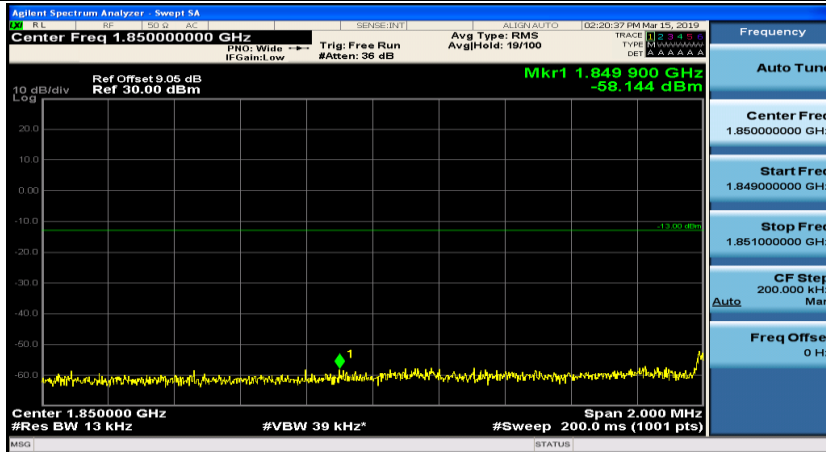

Channel Bandwidth: 10 MHz\_HCH\_QPSK\_25RB#12

Channel Bandwidth: 10 MHz\_HCH\_QPSK\_25RB#25

Channel Bandwidth: 10 MHz\_HCH\_QPSK\_50RB#0

Channel Bandwidth: 10 MHz\_LCH\_16QAM\_1RB#0

Channel Bandwidth: 10 MHz\_LCH\_16QAM\_1RB#24