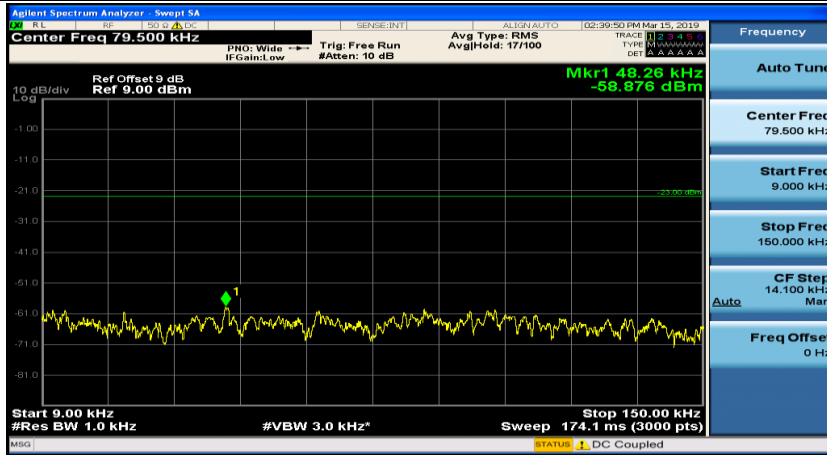

# Appendix E: Conducted Spurious Emission

## Test Graphs

Channel Bandwidth: 1.4 MHz

(Channel Bandwidth: 1.4 MHz)\_MCH\_QPSK\_1RB#0

(Channel Bandwidth: 1.4 MHz)\_MCH\_QPSK\_1RB#3

(Channel Bandwidth: 1.4 MHz)\_HCH\_QPSK\_1RB#0

(Channel Bandwidth: 1.4 MHz)\_HCH\_QPSK\_1RB#3