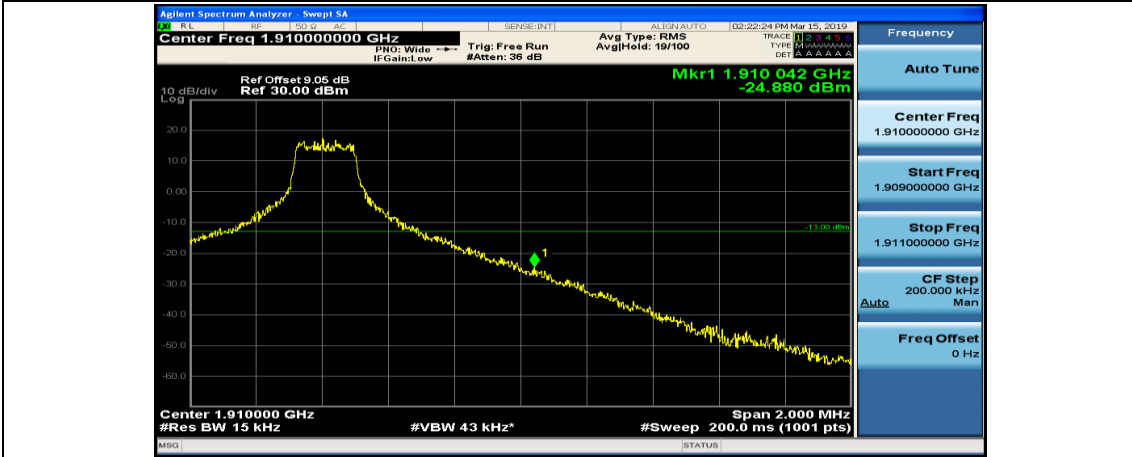

Channel Bandwidth: 10 MHz_HCH_16QAM_1RB#49