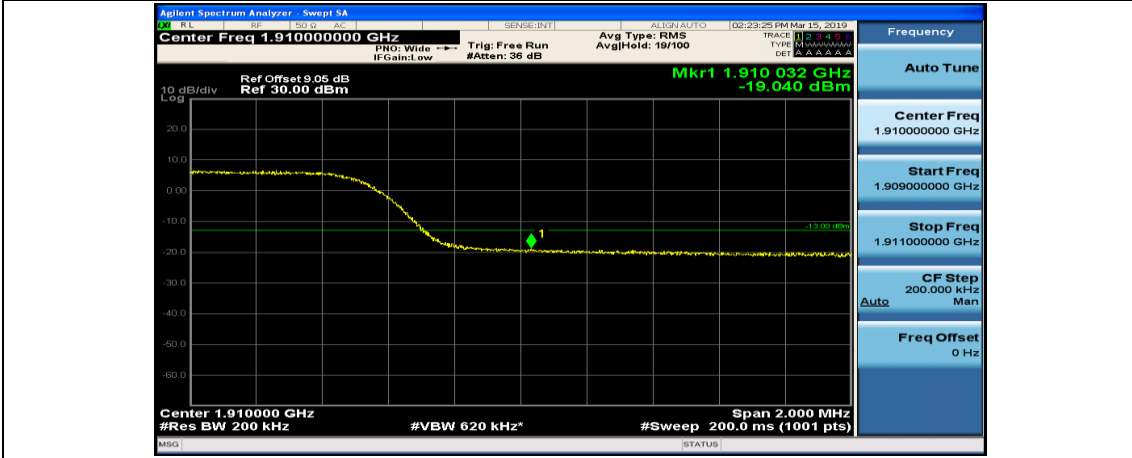

Channel Bandwidth: 10 MHz\_HCH\_16QAM\_1RB#0

Channel Bandwidth: 10 MHz\_HCH\_16QAM\_1RB#24

Channel Bandwidth: 10 MHz\_HCH\_16QAM\_1RB#49

Channel Bandwidth: 10 MHz\_HCH\_16QAM\_50RB#0

Channel Bandwidth: 15 MHz

(Channel Bandwidth:15 MHz)\_LCH\_QPSK\_1RB#74

(Channel Bandwidth:15 MHz)\_LCH\_QPSK\_37RB#0

(Channel Bandwidth:15 MHz)\_LCH\_QPSK\_37RB#18

(Channel Bandwidth:15 MHz)\_LCH\_QPSK\_37RB#38

(Channel Bandwidth:15 MHz)\_LCH\_QPSK\_75RB#0