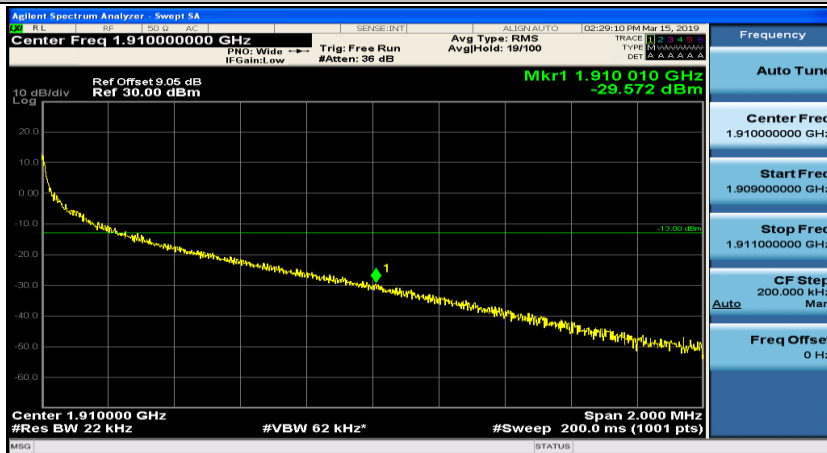

(Channel Bandwidth:20 MHz)_HCH_16QAM_1RB#99