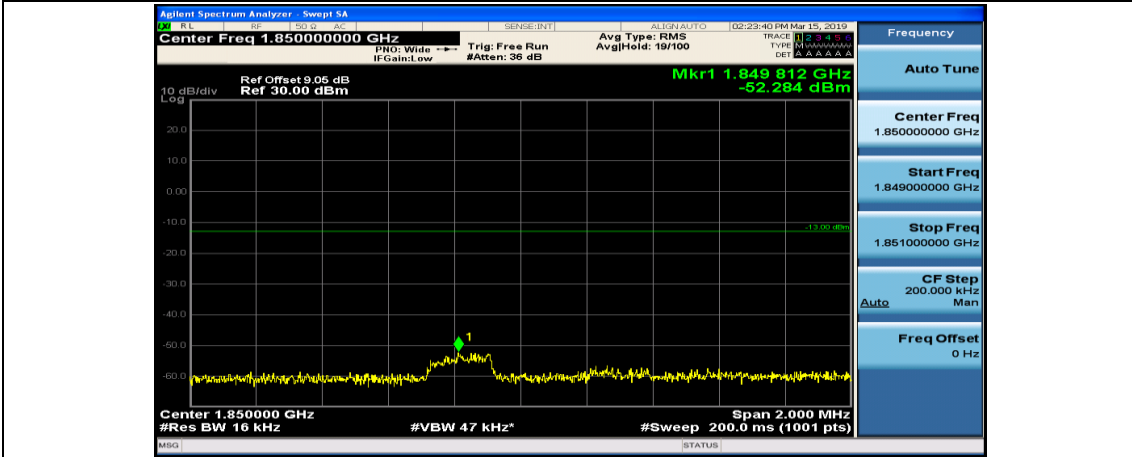

Channel Bandwidth: 10 MHz\_HCH\_16QAM\_1RB#0

Channel Bandwidth: 10 MHz\_HCH\_16QAM\_1RB#24

Channel Bandwidth: 10 MHz\_HCH\_16QAM\_1RB#49

Channel Bandwidth: 10 MHz\_HCH\_16QAM\_50RB#0

Channel Bandwidth: 15 MHz

(Channel Bandwidth:15 MHz)\_LCH\_QPSK\_1RB#74

(Channel Bandwidth:15 MHz)\_LCH\_QPSK\_37RB#0

(Channel Bandwidth:15 MHz)\_LCH\_QPSK\_37RB#18

(Channel Bandwidth:15 MHz)\_LCH\_QPSK\_37RB#38

(Channel Bandwidth:15 MHz)\_LCH\_QPSK\_75RB#0