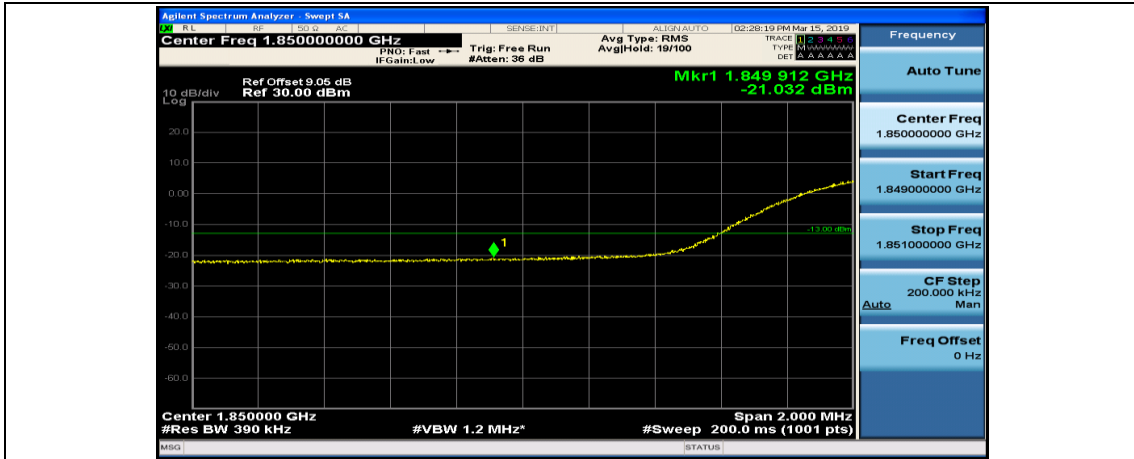

### Channel Bandwidth: 20 MHz

(Channel Bandwidth:20 MHz)\_LCH\_QPSK\_50RB#25

(Channel Bandwidth:20 MHz)\_LCH\_QPSK\_50RB#50

(Channel Bandwidth:20 MHz)\_LCH\_QPSK\_100RB#0

(Channel Bandwidth:20 MHz)\_HCH\_QPSK\_50RB#0