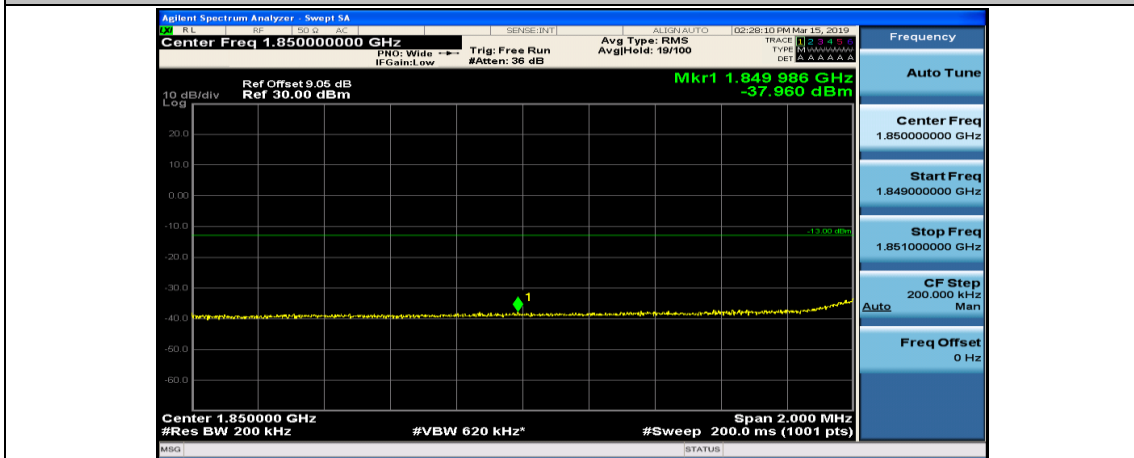

(Channel Bandwidth:20 MHz)\_LCH\_16QAM\_1RB#99

(Channel Bandwidth:20 MHz)\_LCH\_16QAM\_50RB#0

(Channel Bandwidth:20 MHz)\_LCH\_16QAM\_50RB#25

(Channel Bandwidth:20 MHz)\_LCH\_16QAM\_50RB#50

(Channel Bandwidth:20 MHz)\_LCH\_16QAM\_100RB#0