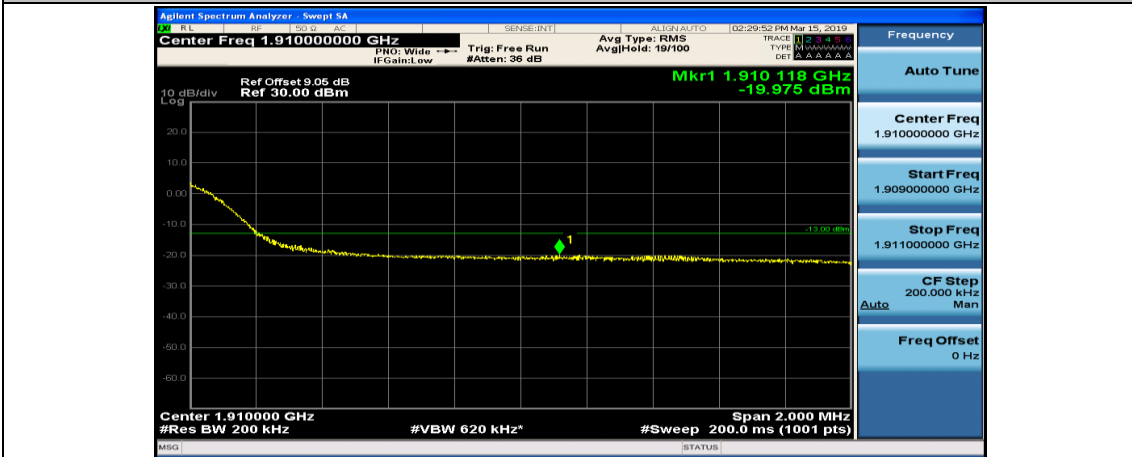

(Channel Bandwidth:20 MHz)\_HCH\_16QAM\_1RB#0

(Channel Bandwidth:20 MHz)\_HCH\_16QAM\_1RB#49

(Channel Bandwidth:20 MHz)\_HCH\_16QAM\_1RB#99

(Channel Bandwidth:20 MHz)\_HCH\_16QAM\_50RB#0

(Channel Bandwidth:20 MHz)\_HCH\_16QAM\_50RB#25

(Channel Bandwidth:20 MHz)\_HCH\_16QAM\_50RB#50

(Channel Bandwidth:20 MHz)\_HCH\_16QAM\_100RB#0