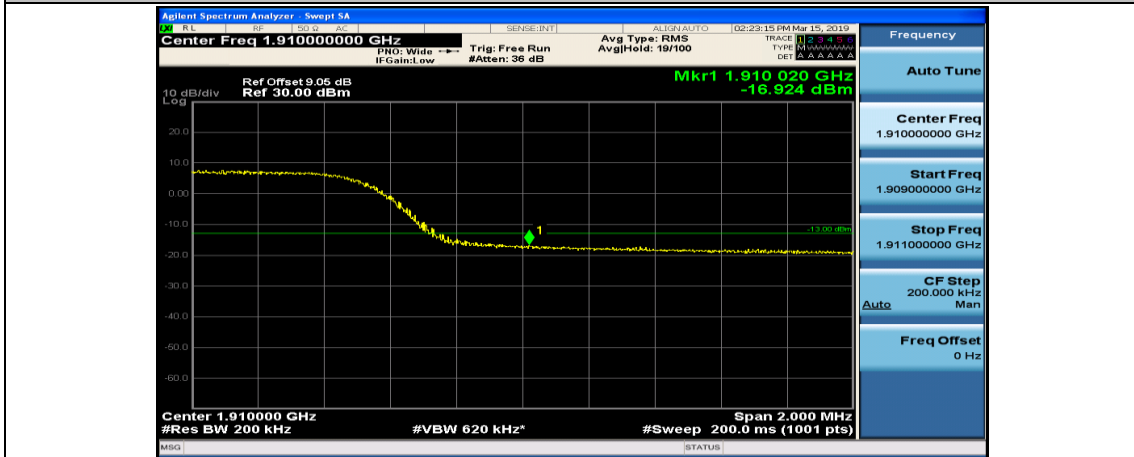

Channel Bandwidth: 10 MHz_HCH_QPSK_50RB#0