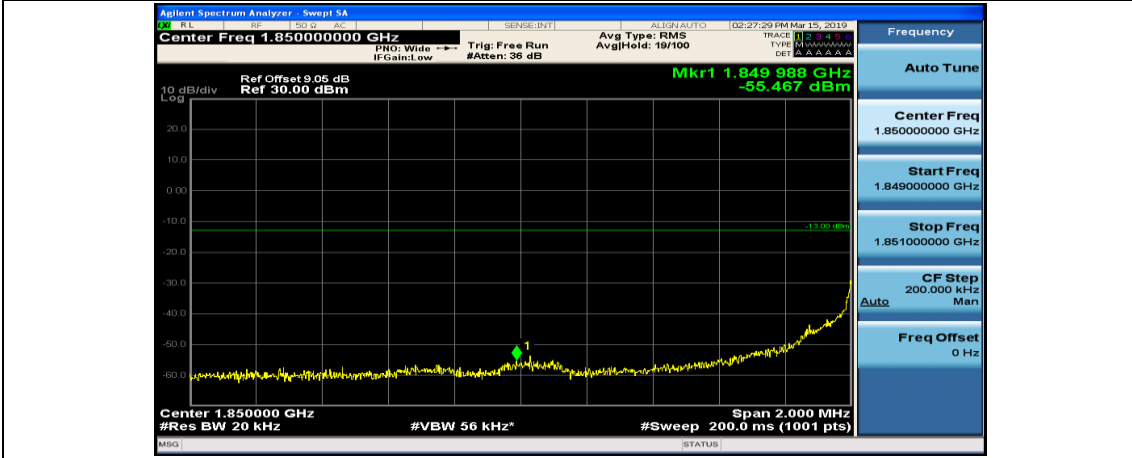

(Channel Bandwidth:20 MHz)_LCH_16QAM_1RB#99