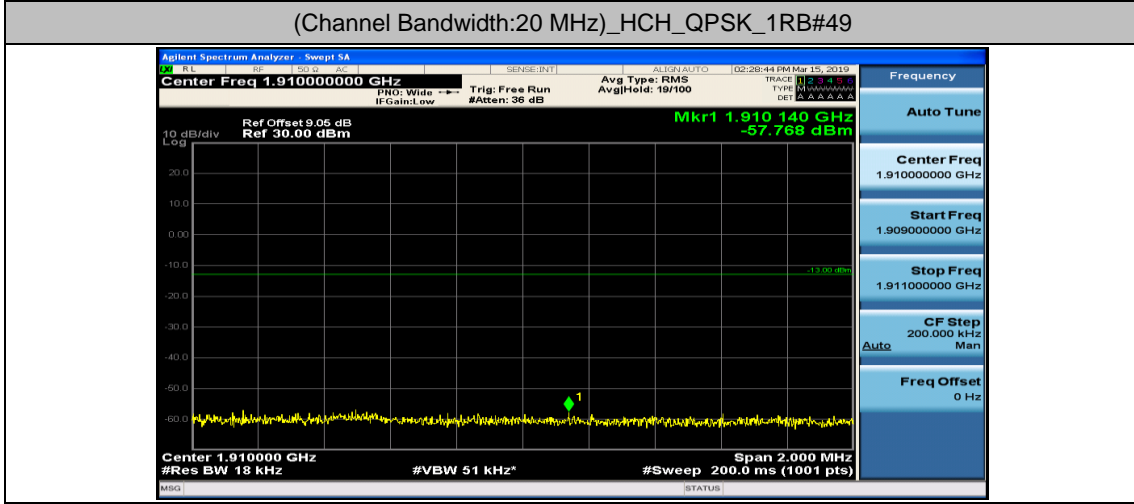

### Channel Bandwidth: 20 MHz

(Channel Bandwidth:20 MHz)\_LCH\_QPSK\_50RB#25

(Channel Bandwidth:20 MHz)\_LCH\_QPSK\_50RB#50

(Channel Bandwidth:20 MHz)\_LCH\_QPSK\_100RB#0

(Channel Bandwidth:20 MHz)\_HCH\_QPSK\_50RB#0