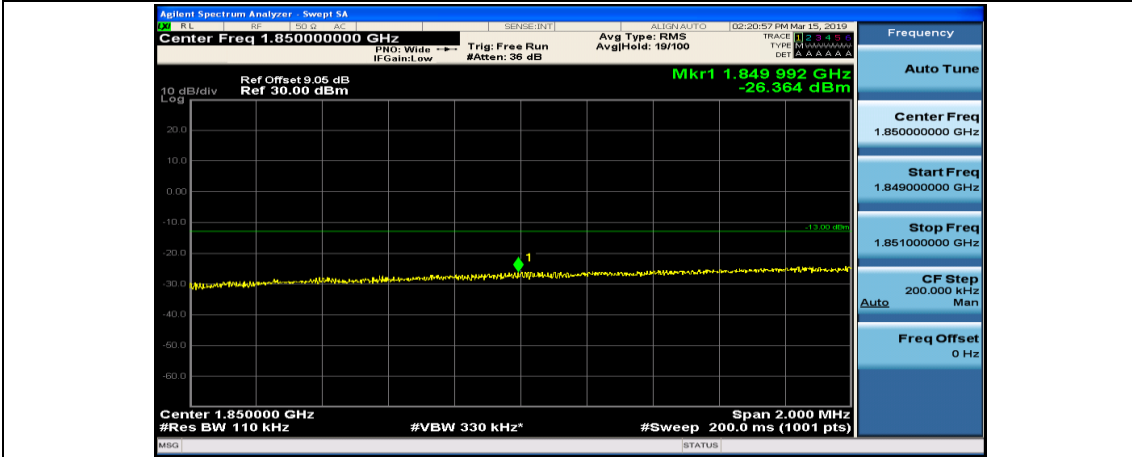

Channel Bandwidth: 10 MHz\_LCH\_QPSK\_25RB#0

Channel Bandwidth: 10 MHz\_LCH\_QPSK\_25RB#12

Channel Bandwidth: 10 MHz\_LCH\_QPSK\_25RB#25

Channel Bandwidth: 10 MHz\_HCH\_QPSK\_1RB#49

Channel Bandwidth: 10 MHz\_HCH\_QPSK\_25RB#0