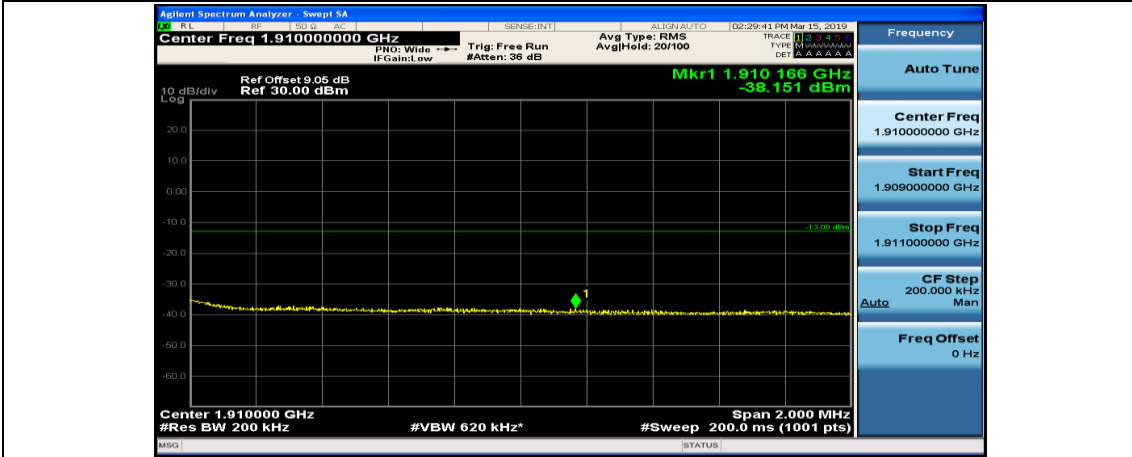

(Channel Bandwidth:20 MHz)\_HCH\_16QAM\_1RB#0

(Channel Bandwidth:20 MHz)\_HCH\_16QAM\_1RB#49

(Channel Bandwidth:20 MHz)\_HCH\_16QAM\_1RB#99

(Channel Bandwidth:20 MHz)\_HCH\_16QAM\_50RB#0

(Channel Bandwidth:20 MHz)\_HCH\_16QAM\_50RB#25

(Channel Bandwidth:20 MHz)\_HCH\_16QAM\_50RB#50

(Channel Bandwidth:20 MHz)\_HCH\_16QAM\_100RB#0