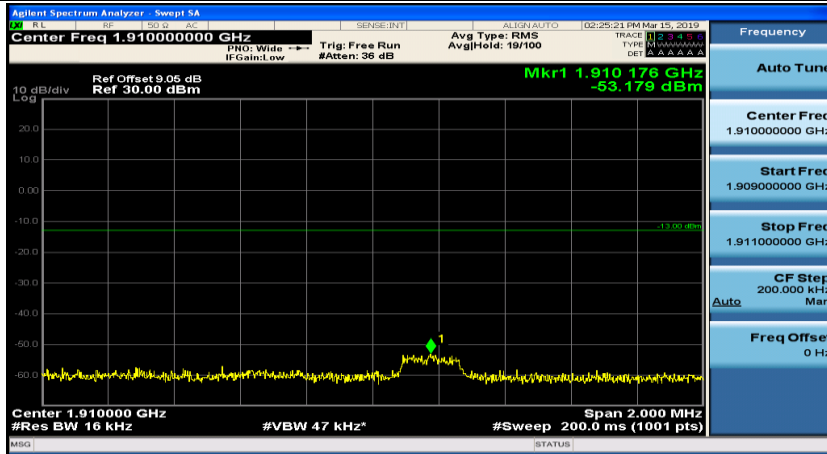

(Channel Bandwidth:15 MHz)_HCH_QPSK_1RB#37