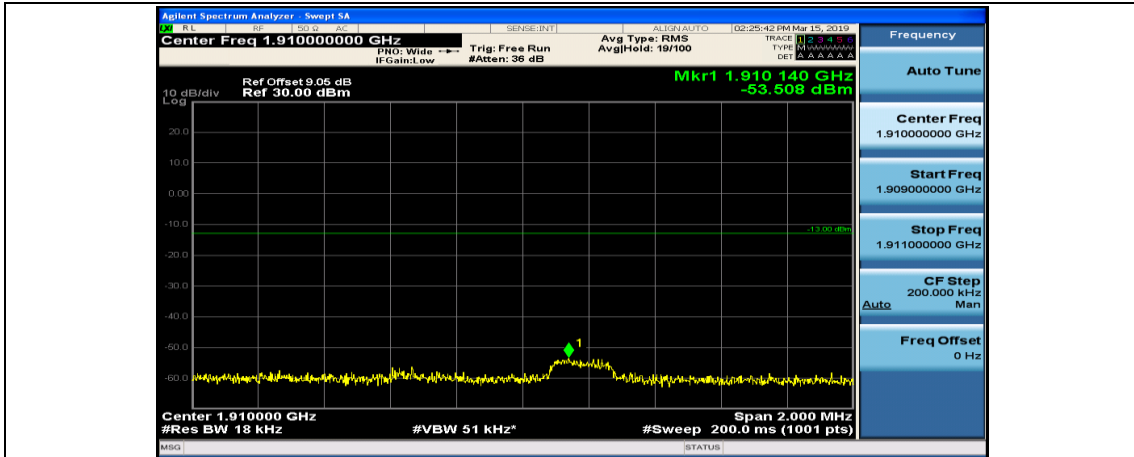

(Channel Bandwidth:15 MHz)_HCH_16QAM_1RB#37