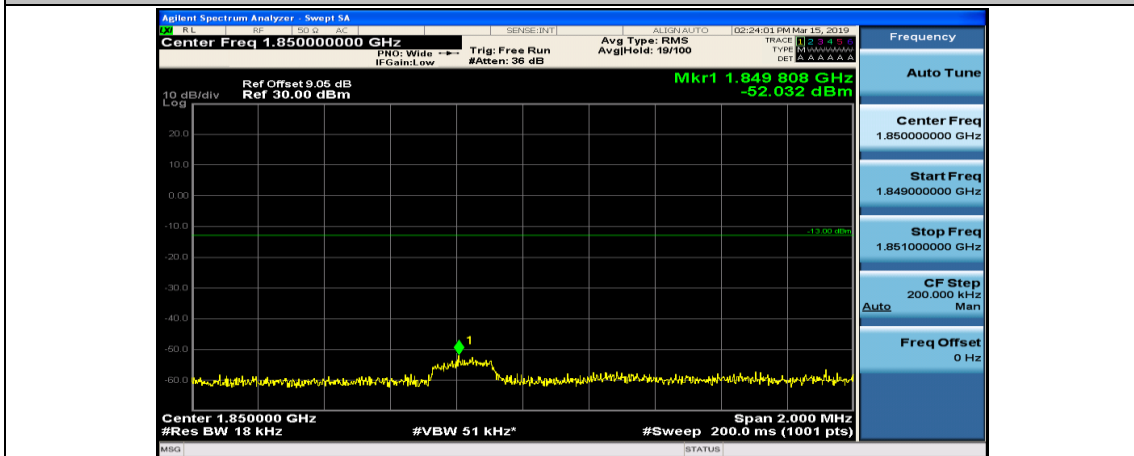

(Channel Bandwidth:15 MHz)\_HCH\_QPSK\_37RB#38

(Channel Bandwidth:15 MHz)\_HCH\_QPSK\_75RB#0

(Channel Bandwidth:15 MHz)\_LCH\_16QAM\_1RB#0

(Channel Bandwidth:15 MHz)\_LCH\_16QAM\_1RB#37

(Channel Bandwidth:15 MHz)\_LCH\_16QAM\_1RB#74