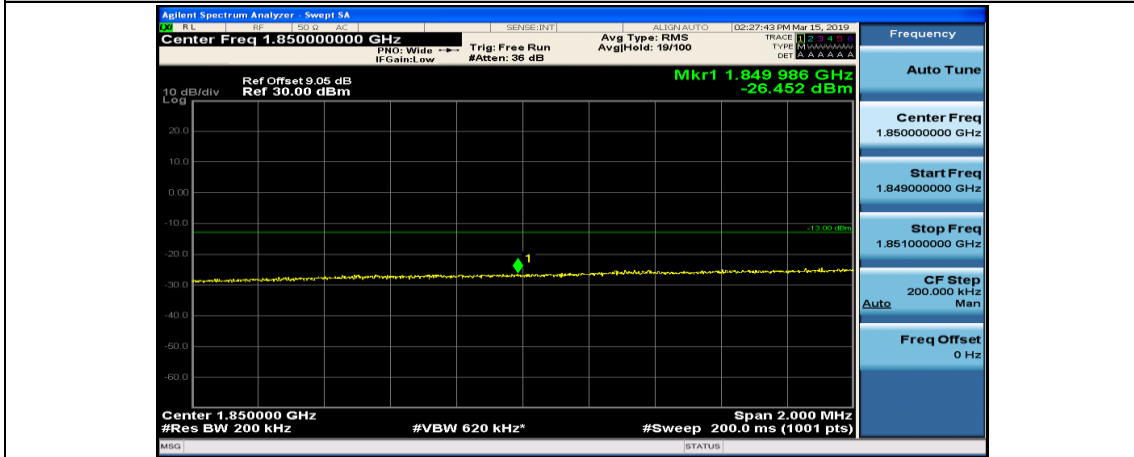

(Channel Bandwidth:20 MHz)_LCH_QPSK_50RB#25