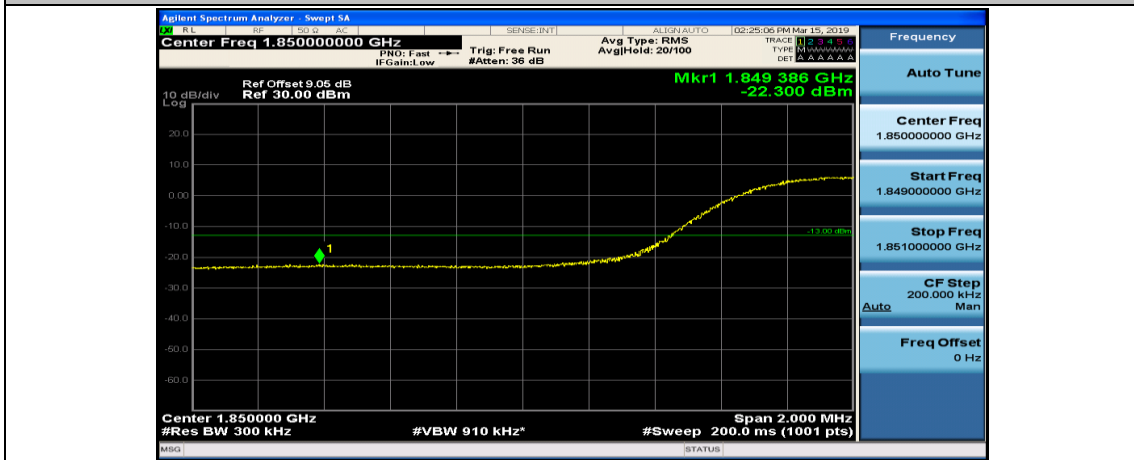

(Channel Bandwidth:15 MHz)\_LCH\_16QAM\_37RB#0

(Channel Bandwidth:15 MHz)\_LCH\_16QAM\_37RB#18

(Channel Bandwidth:15 MHz)\_LCH\_16QAM\_37RB#38

(Channel Bandwidth:15 MHz)\_LCH\_16QAM\_75RB#0

(Channel Bandwidth:15 MHz)\_HCH\_16QAM\_1RB#0