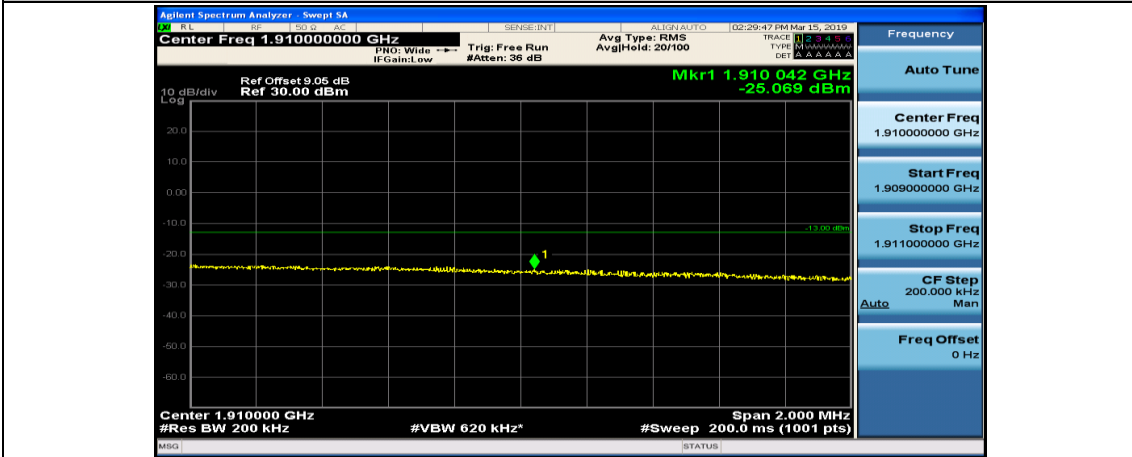

(Channel Bandwidth:20 MHz)\_HCH\_16QAM\_1RB#0

(Channel Bandwidth:20 MHz)\_HCH\_16QAM\_1RB#49

(Channel Bandwidth:20 MHz)\_HCH\_16QAM\_1RB#99

(Channel Bandwidth:20 MHz)\_HCH\_16QAM\_50RB#0

(Channel Bandwidth:20 MHz)\_HCH\_16QAM\_50RB#25