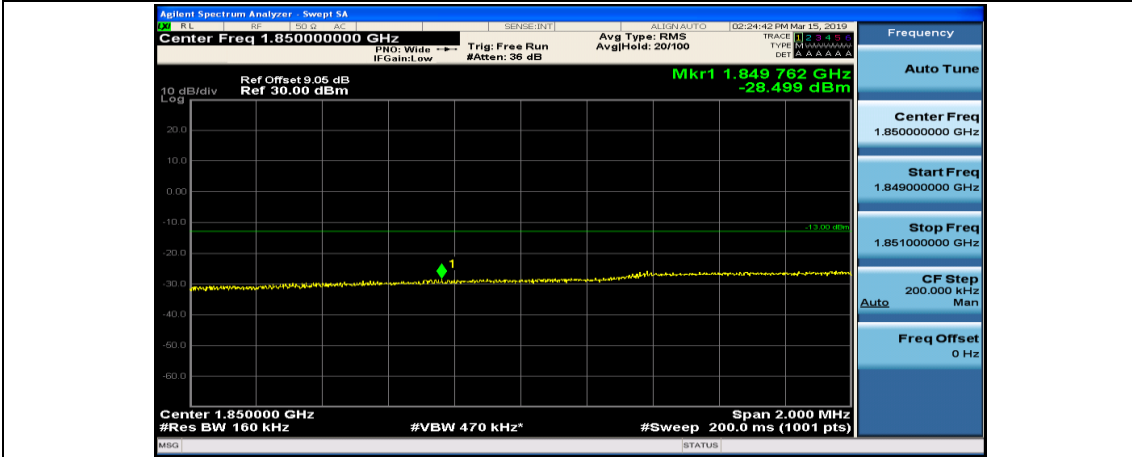

(Channel Bandwidth:15 MHz)\_HCH\_QPSK\_37RB#38

(Channel Bandwidth:15 MHz)\_HCH\_QPSK\_75RB#0

(Channel Bandwidth:15 MHz)\_LCH\_16QAM\_1RB#0

(Channel Bandwidth:15 MHz)\_LCH\_16QAM\_1RB#37

(Channel Bandwidth:15 MHz)\_LCH\_16QAM\_1RB#74

(Channel Bandwidth:15 MHz)\_LCH\_16QAM\_37RB#0

(Channel Bandwidth:15 MHz)\_LCH\_16QAM\_37RB#18

(Channel Bandwidth:15 MHz)\_LCH\_16QAM\_37RB#38

(Channel Bandwidth:15 MHz)\_LCH\_16QAM\_75RB#0

(Channel Bandwidth:15 MHz)\_HCH\_16QAM\_1RB#0