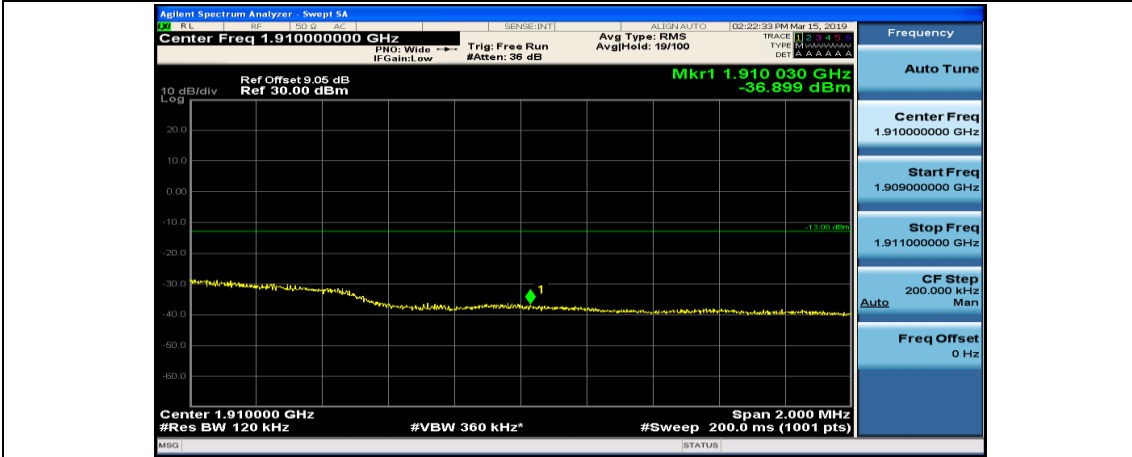

Channel Bandwidth: 10 MHz\_LCH\_QPSK\_25RB#0

Channel Bandwidth: 10 MHz\_LCH\_QPSK\_25RB#12

Channel Bandwidth: 10 MHz\_LCH\_QPSK\_25RB#25

Channel Bandwidth: 10 MHz\_HCH\_QPSK\_1RB#49

Channel Bandwidth: 10 MHz\_HCH\_QPSK\_25RB#0