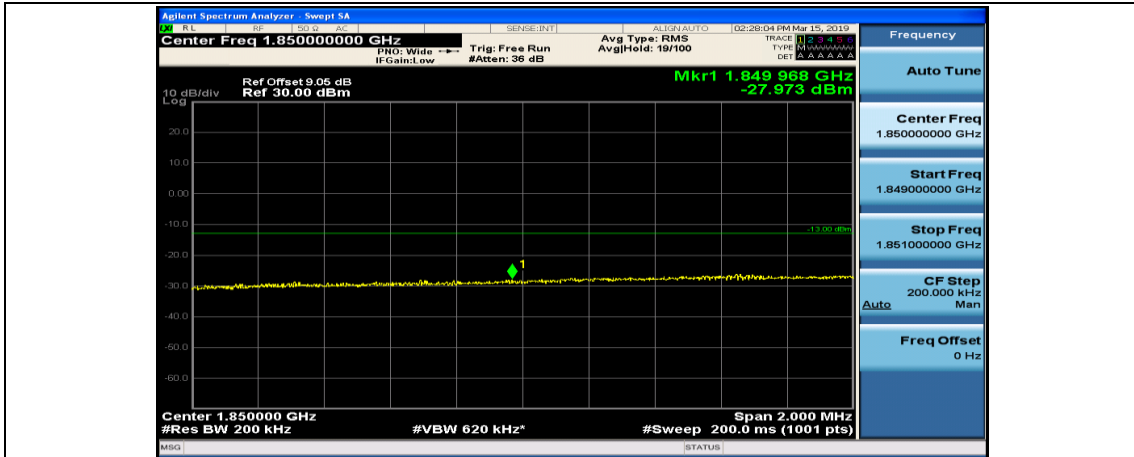

(Channel Bandwidth:20 MHz)\_LCH\_16QAM\_1RB#99

(Channel Bandwidth:20 MHz)\_LCH\_16QAM\_50RB#0

(Channel Bandwidth:20 MHz)\_LCH\_16QAM\_50RB#25

(Channel Bandwidth:20 MHz)\_LCH\_16QAM\_50RB#50

(Channel Bandwidth:20 MHz)\_LCH\_16QAM\_100RB#0