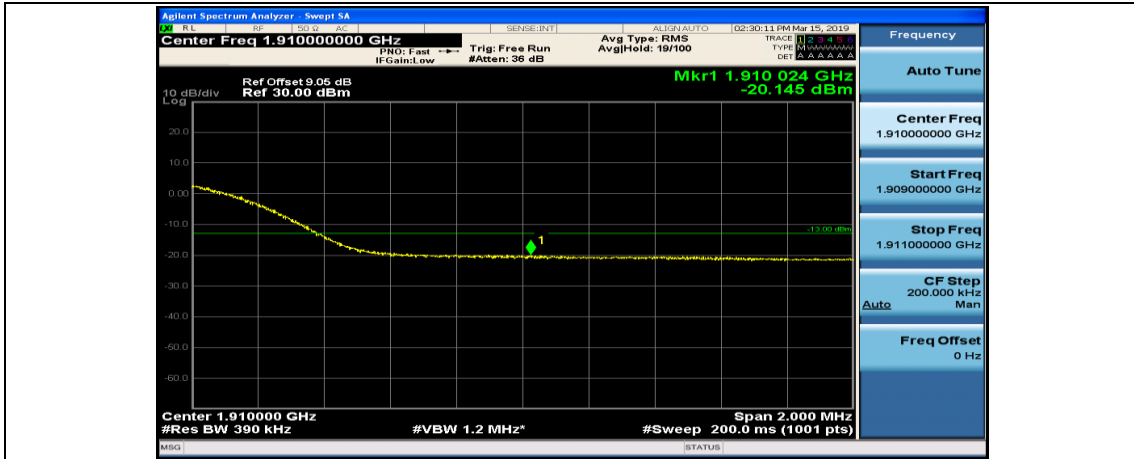

(Channel Bandwidth:20 MHz)_HCH_16QAM_100RB#0