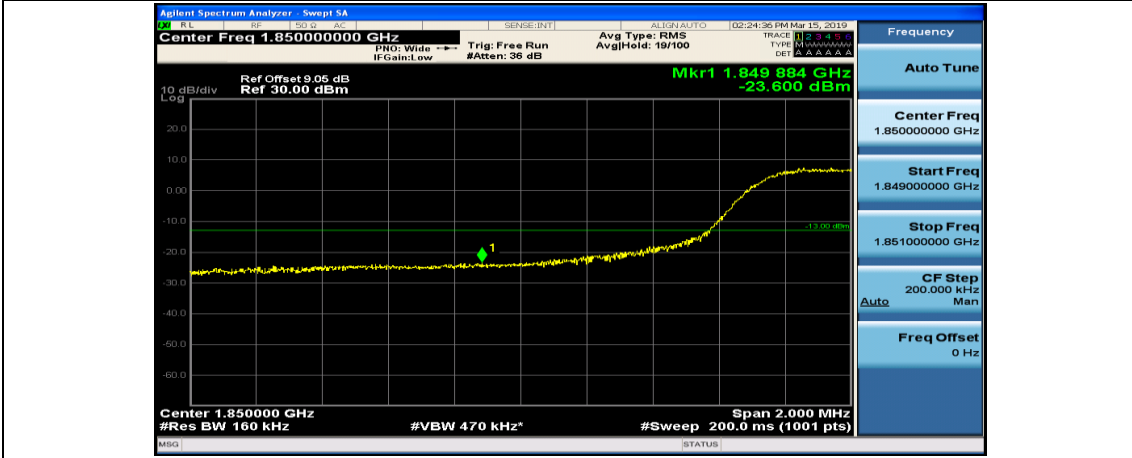

(Channel Bandwidth:15 MHz)_LCH_16QAM_37RB#0