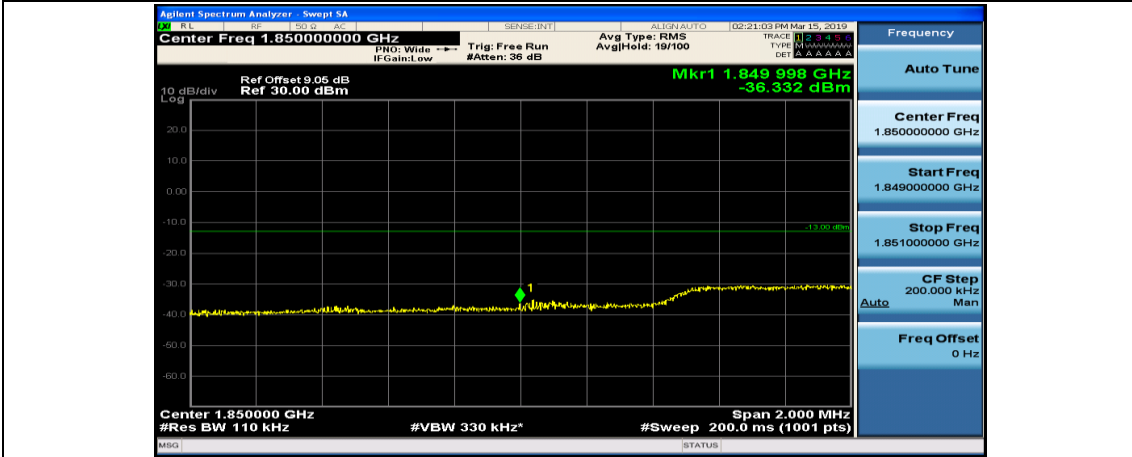

Channel Bandwidth: 10 MHz\_LCH\_QPSK\_25RB#0

Channel Bandwidth: 10 MHz\_LCH\_QPSK\_25RB#12

Channel Bandwidth: 10 MHz\_LCH\_QPSK\_25RB#25

Channel Bandwidth: 10 MHz\_HCH\_QPSK\_1RB#49

Channel Bandwidth: 10 MHz\_HCH\_QPSK\_25RB#0