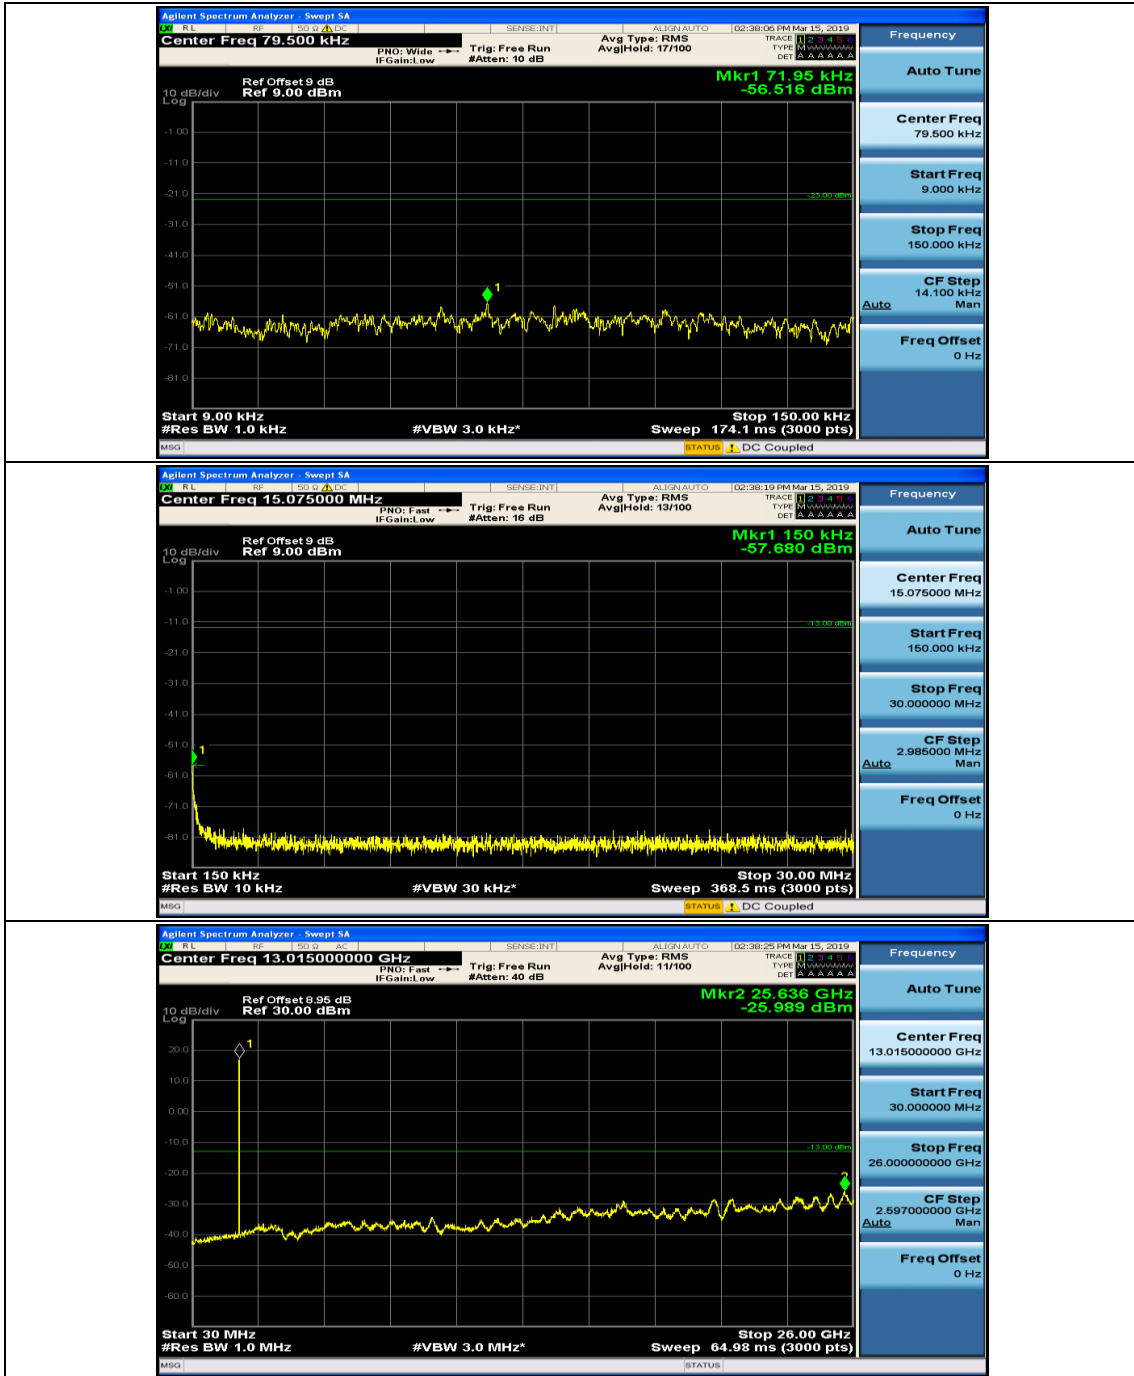

# Appendix E: Conducted Spurious Emission

## Test Graphs

Channel Bandwidth: 1.4 MHz

(Channel Bandwidth: 1.4 MHz)\_MCH\_QPSK\_1RB#0

(Channel Bandwidth: 1.4 MHz)\_MCH\_QPSK\_1RB#3

(Channel Bandwidth: 1.4 MHz)\_HCH\_QPSK\_1RB#0

(Channel Bandwidth: 1.4 MHz)\_HCH\_QPSK\_1RB#3