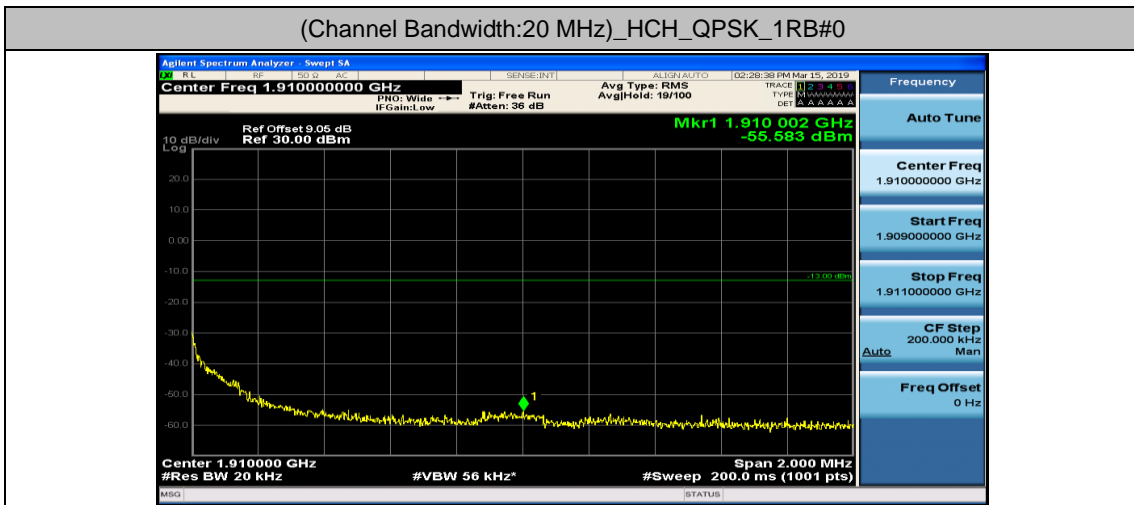

### Channel Bandwidth: 20 MHz

(Channel Bandwidth:20 MHz)\_LCH\_QPSK\_50RB#25

(Channel Bandwidth:20 MHz)\_LCH\_QPSK\_50RB#50

(Channel Bandwidth:20 MHz)\_LCH\_QPSK\_100RB#0

(Channel Bandwidth:20 MHz)\_HCH\_QPSK\_50RB#0