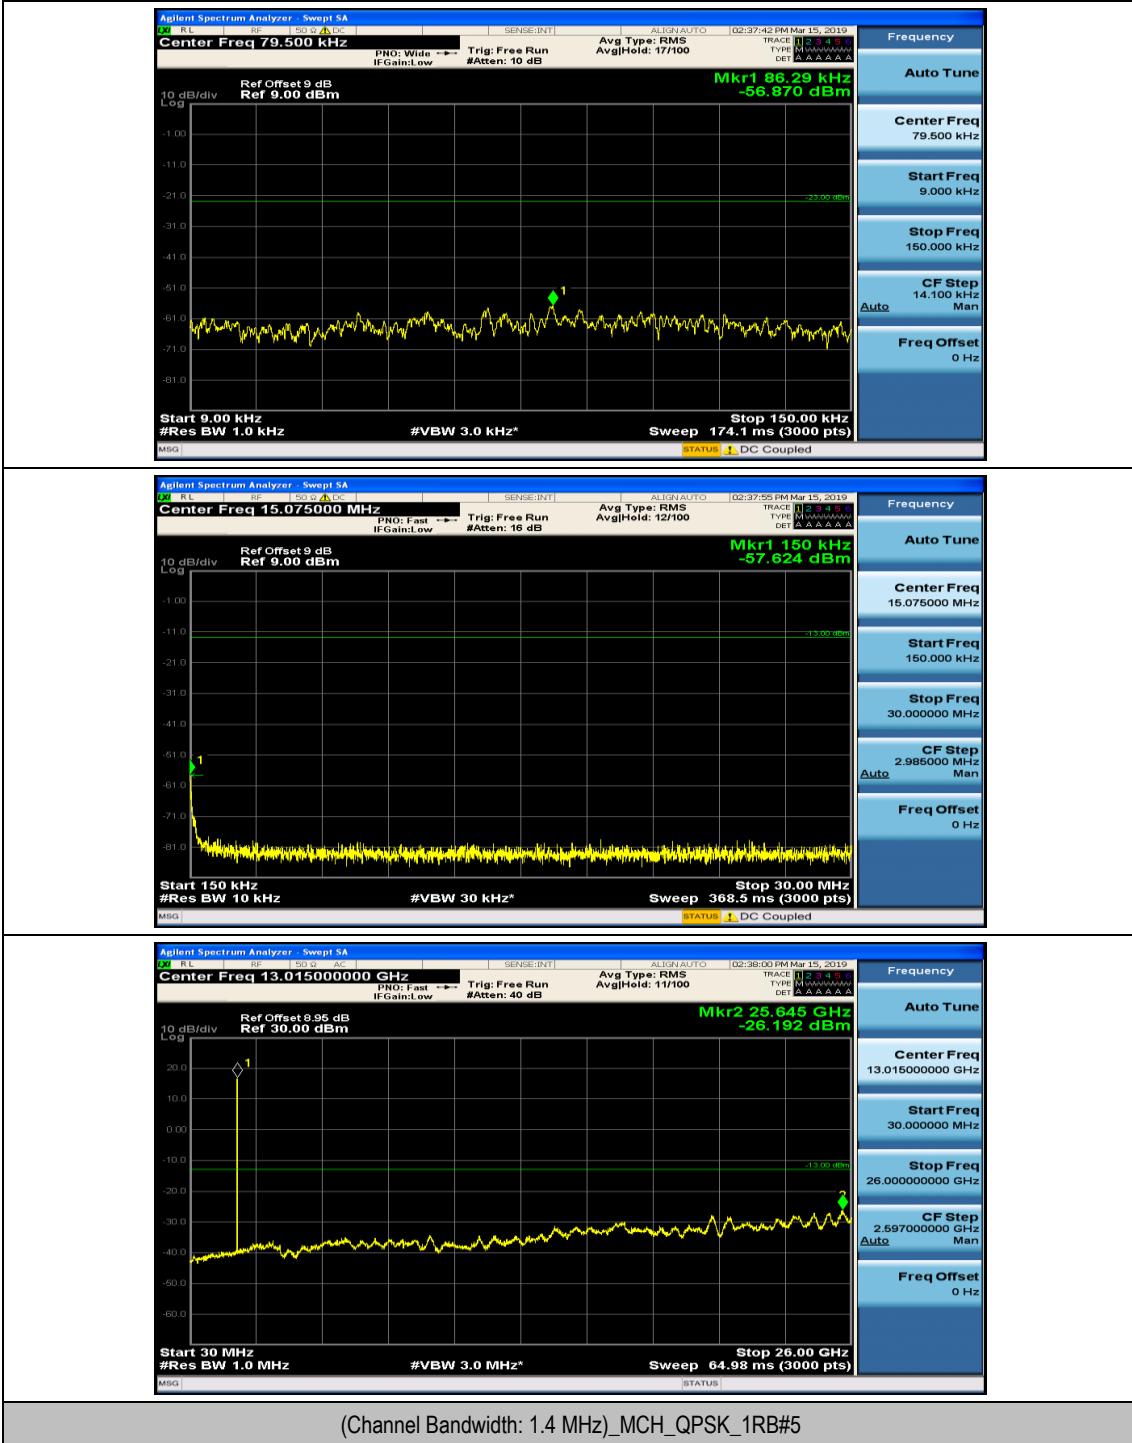

# Appendix E: Conducted Spurious Emission

## Test Graphs

Channel Bandwidth: 1.4 MHz

(Channel Bandwidth: 1.4 MHz)\_MCH\_QPSK\_1RB#0

(Channel Bandwidth: 1.4 MHz)\_MCH\_QPSK\_1RB#3

(Channel Bandwidth: 1.4 MHz)\_HCH\_QPSK\_1RB#0

(Channel Bandwidth: 1.4 MHz)\_HCH\_QPSK\_1RB#3