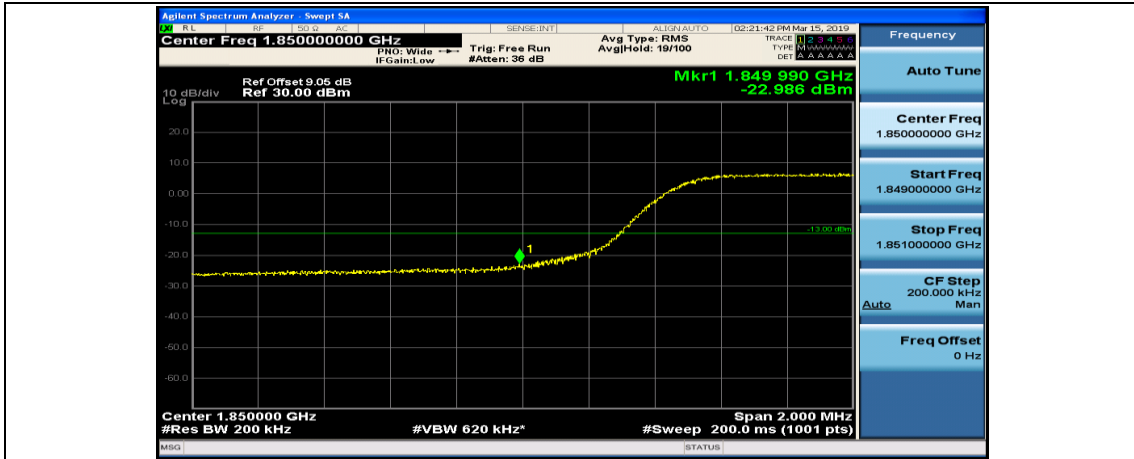

Channel Bandwidth: 10 MHz\_LCH\_16QAM\_1RB#49

Channel Bandwidth: 10 MHz\_LCH\_16QAM\_25RB#0

Channel Bandwidth: 10 MHz\_LCH\_16QAM\_25RB#12

Channel Bandwidth: 10 MHz\_LCH\_16QAM\_25RB#25

Channel Bandwidth: 10 MHz\_LCH\_16QAM\_50RB#0