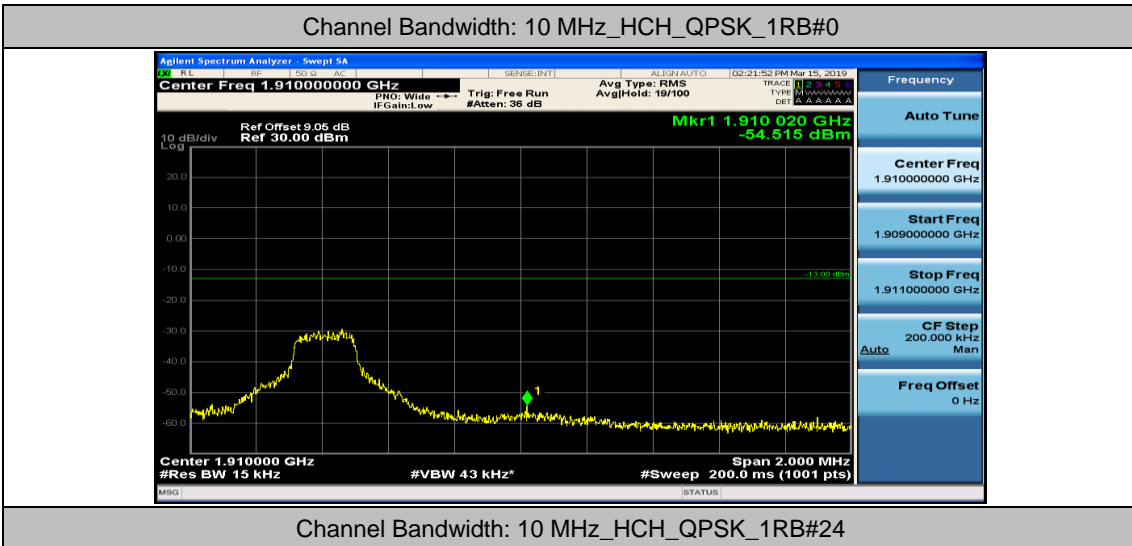

Channel Bandwidth: 10 MHz\_LCH\_QPSK\_25RB#0

Channel Bandwidth: 10 MHz\_LCH\_QPSK\_25RB#12

Channel Bandwidth: 10 MHz\_LCH\_QPSK\_25RB#25

Channel Bandwidth: 10 MHz\_HCH\_QPSK\_1RB#49

Channel Bandwidth: 10 MHz\_HCH\_QPSK\_25RB#0