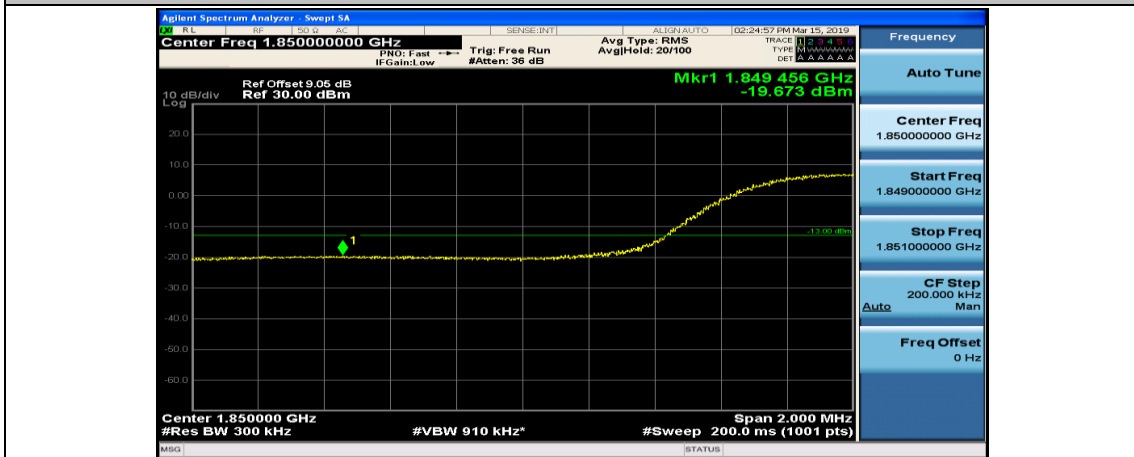

(Channel Bandwidth:15 MHz)\_LCH\_QPSK\_1RB#74

(Channel Bandwidth:15 MHz)\_LCH\_QPSK\_37RB#0

(Channel Bandwidth:15 MHz)\_LCH\_QPSK\_37RB#18

(Channel Bandwidth:15 MHz)\_LCH\_QPSK\_37RB#38

(Channel Bandwidth:15 MHz)\_LCH\_QPSK\_75RB#0