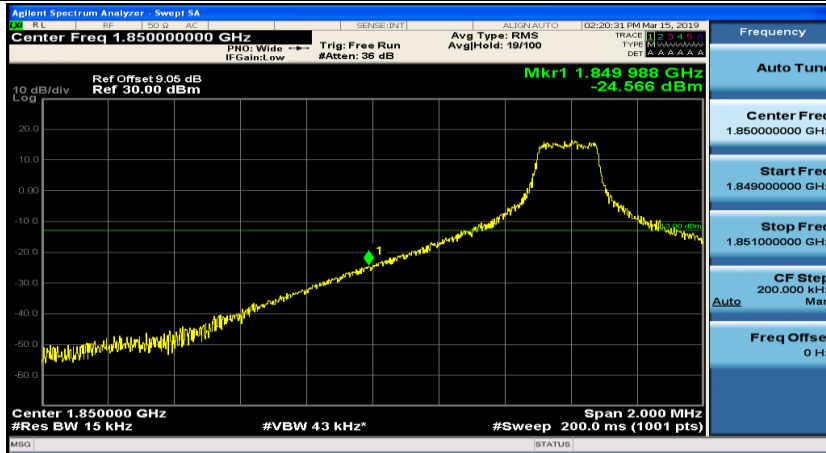

Channel Bandwidth: 10 MHz\_HCH\_QPSK\_25RB#12

Channel Bandwidth: 10 MHz\_HCH\_QPSK\_25RB#25

Channel Bandwidth: 10 MHz\_HCH\_QPSK\_50RB#0

Channel Bandwidth: 10 MHz\_LCH\_16QAM\_1RB#0

Channel Bandwidth: 10 MHz\_LCH\_16QAM\_1RB#24