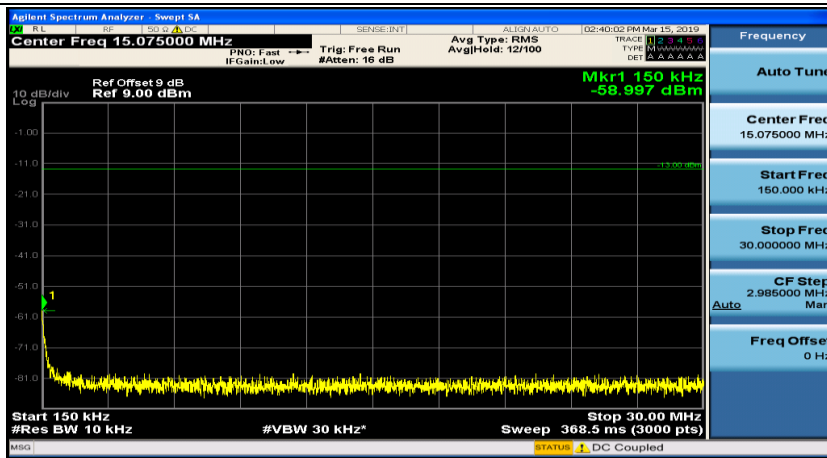

# Appendix E: Conducted Spurious Emission

## Test Graphs

Channel Bandwidth: 1.4 MHz

(Channel Bandwidth: 1.4 MHz)\_MCH\_QPSK\_1RB#0

(Channel Bandwidth: 1.4 MHz)\_MCH\_QPSK\_1RB#3

(Channel Bandwidth: 1.4 MHz)\_HCH\_QPSK\_1RB#0

(Channel Bandwidth: 1.4 MHz)\_HCH\_QPSK\_1RB#3