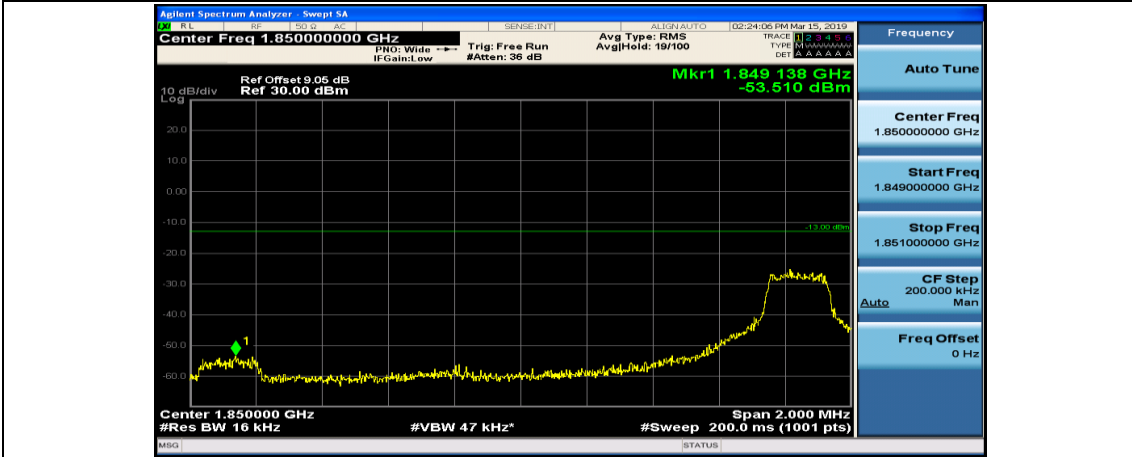

(Channel Bandwidth:15 MHz)\_HCH\_QPSK\_37RB#38

(Channel Bandwidth:15 MHz)\_HCH\_QPSK\_75RB#0

(Channel Bandwidth:15 MHz)\_LCH\_16QAM\_1RB#0

(Channel Bandwidth:15 MHz)\_LCH\_16QAM\_1RB#37

(Channel Bandwidth:15 MHz)\_LCH\_16QAM\_1RB#74

(Channel Bandwidth:15 MHz)\_LCH\_16QAM\_37RB#0

(Channel Bandwidth:15 MHz)\_LCH\_16QAM\_37RB#18

(Channel Bandwidth:15 MHz)\_LCH\_16QAM\_37RB#38

(Channel Bandwidth:15 MHz)\_LCH\_16QAM\_75RB#0

(Channel Bandwidth:15 MHz)\_HCH\_16QAM\_1RB#0