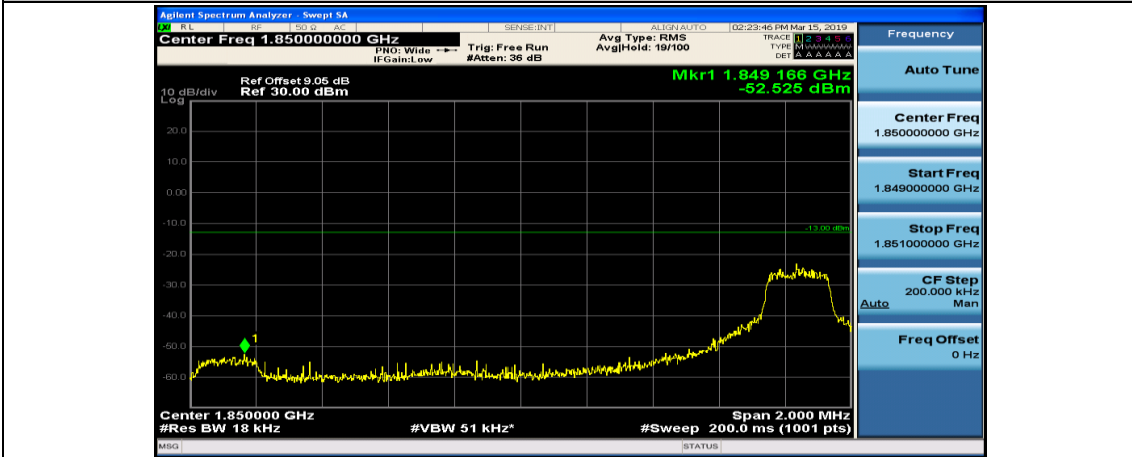

Channel Bandwidth: 10 MHz\_HCH\_16QAM\_1RB#0

Channel Bandwidth: 10 MHz\_HCH\_16QAM\_1RB#24

Channel Bandwidth: 10 MHz\_HCH\_16QAM\_1RB#49

Channel Bandwidth: 10 MHz\_HCH\_16QAM\_50RB#0

Channel Bandwidth: 15 MHz

(Channel Bandwidth:15 MHz)\_LCH\_QPSK\_1RB#74

(Channel Bandwidth:15 MHz)\_LCH\_QPSK\_37RB#0

(Channel Bandwidth:15 MHz)\_LCH\_QPSK\_37RB#18

(Channel Bandwidth:15 MHz)\_LCH\_QPSK\_37RB#38

(Channel Bandwidth:15 MHz)\_LCH\_QPSK\_75RB#0