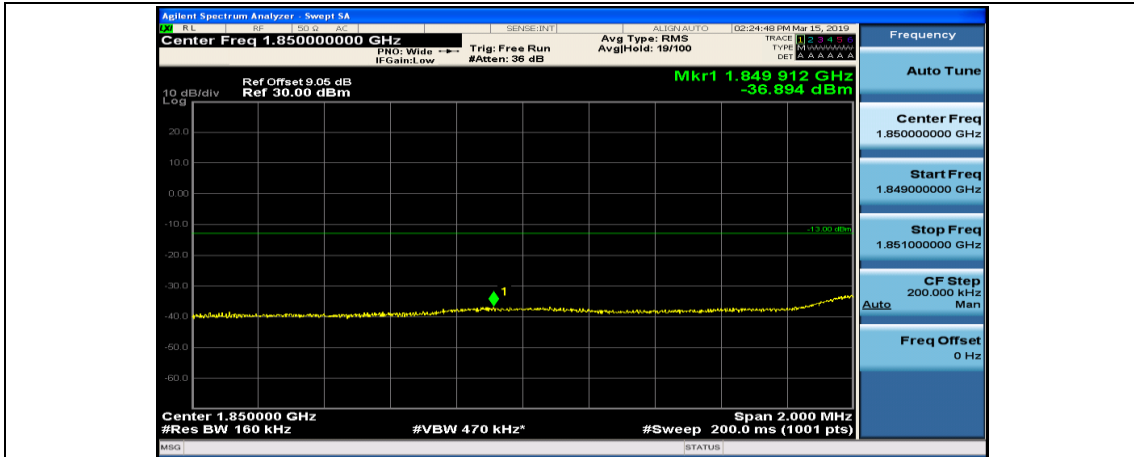

(Channel Bandwidth:15 MHz)_LCH_16QAM_37RB#38