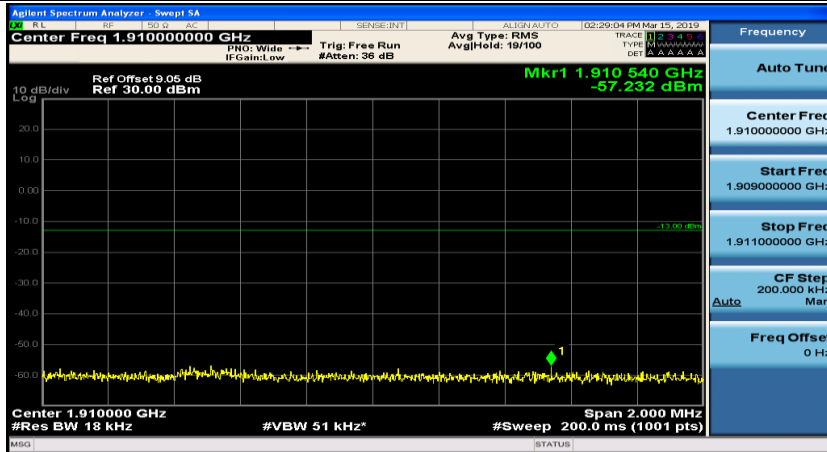

(Channel Bandwidth:20 MHz)_HCH_16QAM_1RB#49