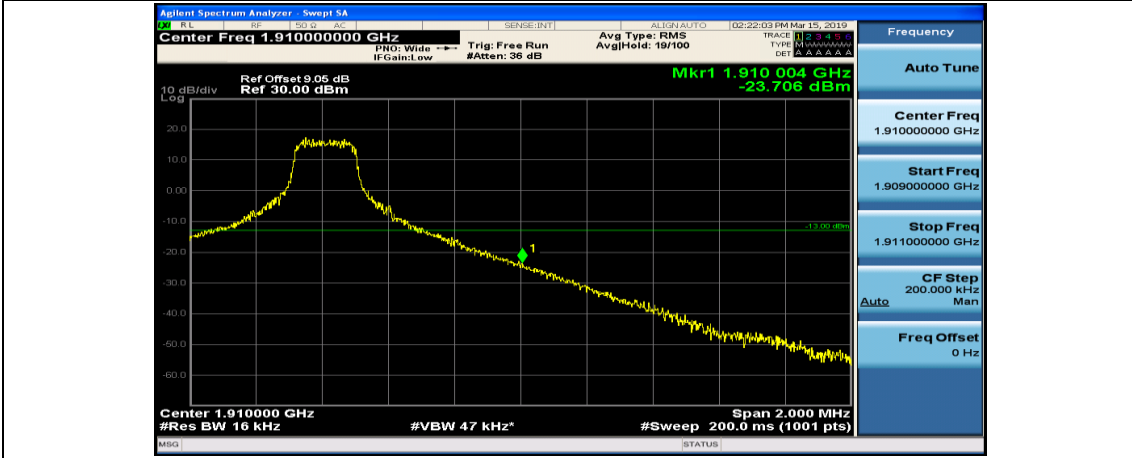

Channel Bandwidth: 10 MHz\_LCH\_QPSK\_25RB#0

Channel Bandwidth: 10 MHz\_LCH\_QPSK\_25RB#12

Channel Bandwidth: 10 MHz\_LCH\_QPSK\_25RB#25

Channel Bandwidth: 10 MHz\_HCH\_QPSK\_1RB#49

Channel Bandwidth: 10 MHz\_HCH\_QPSK\_25RB#0