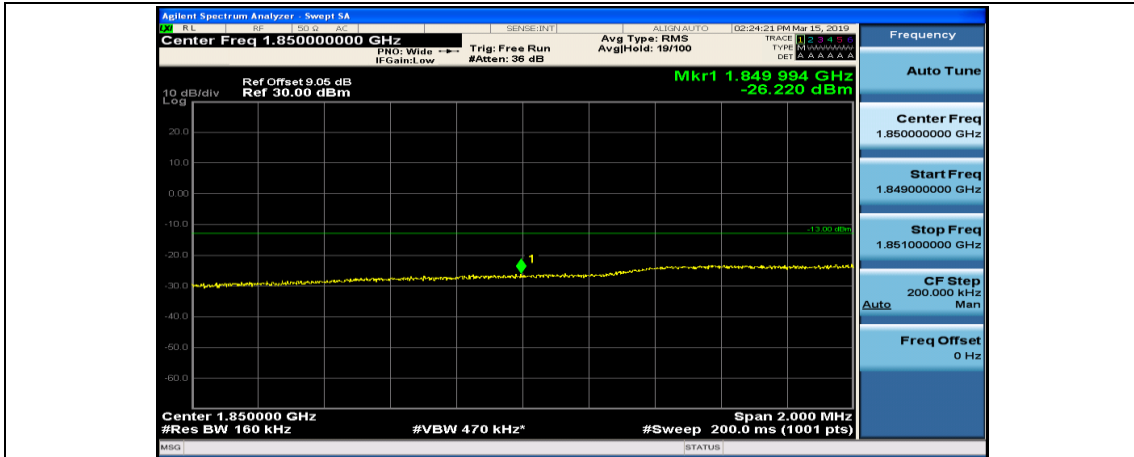

Channel Bandwidth: 10 MHz\_HCH\_16QAM\_1RB#0

Channel Bandwidth: 10 MHz\_HCH\_16QAM\_1RB#24

Channel Bandwidth: 10 MHz\_HCH\_16QAM\_1RB#49

Channel Bandwidth: 10 MHz\_HCH\_16QAM\_50RB#0

Channel Bandwidth: 15 MHz

(Channel Bandwidth:15 MHz)\_LCH\_QPSK\_1RB#74

(Channel Bandwidth:15 MHz)\_LCH\_QPSK\_37RB#0

(Channel Bandwidth:15 MHz)\_LCH\_QPSK\_37RB#18

(Channel Bandwidth:15 MHz)\_LCH\_QPSK\_37RB#38

(Channel Bandwidth:15 MHz)\_LCH\_QPSK\_75RB#0