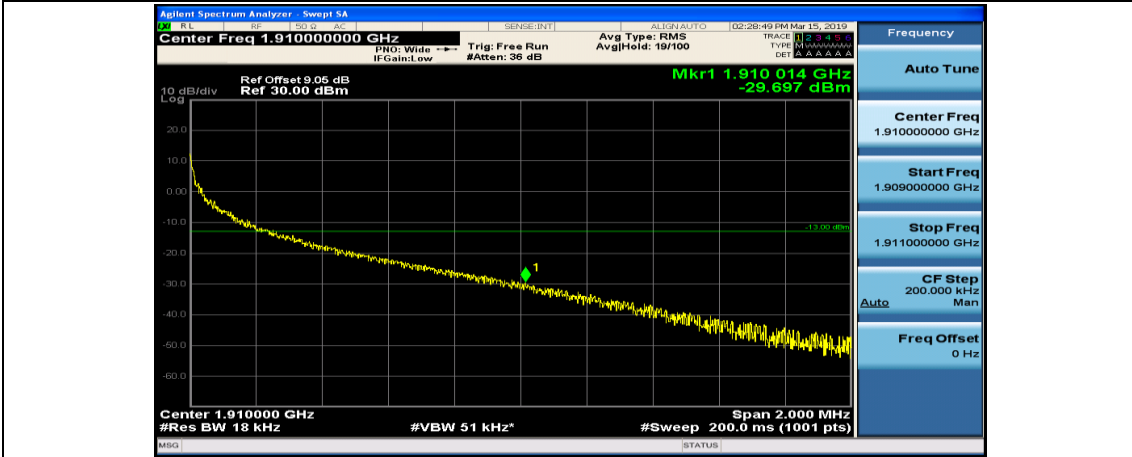

### Channel Bandwidth: 20 MHz

(Channel Bandwidth:20 MHz)\_LCH\_QPSK\_50RB#25

(Channel Bandwidth:20 MHz)\_LCH\_QPSK\_50RB#50

(Channel Bandwidth:20 MHz)\_LCH\_QPSK\_100RB#0

(Channel Bandwidth:20 MHz)\_HCH\_QPSK\_50RB#0