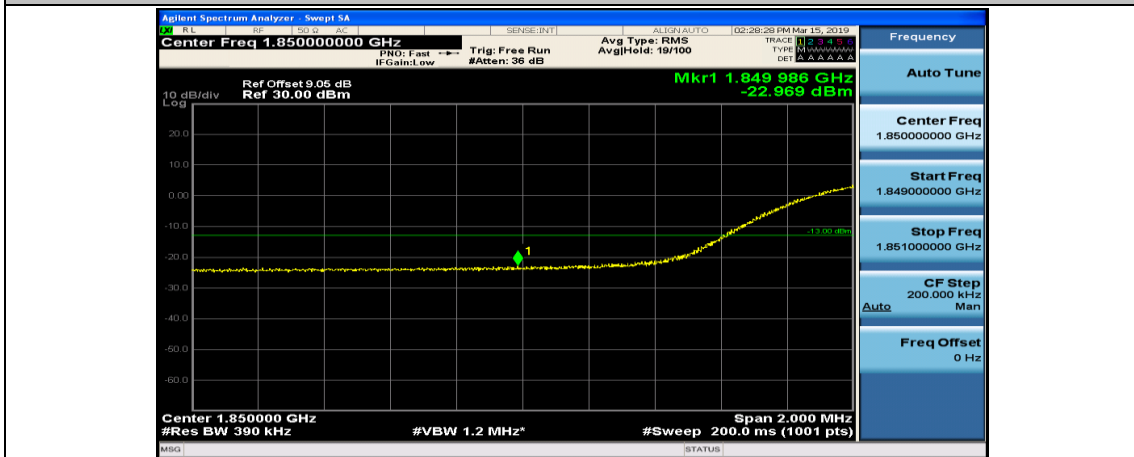

(Channel Bandwidth:20 MHz)\_LCH\_16QAM\_1RB#99

(Channel Bandwidth:20 MHz)\_LCH\_16QAM\_50RB#0

(Channel Bandwidth:20 MHz)\_LCH\_16QAM\_50RB#25

(Channel Bandwidth:20 MHz)\_LCH\_16QAM\_50RB#50

(Channel Bandwidth:20 MHz)\_LCH\_16QAM\_100RB#0