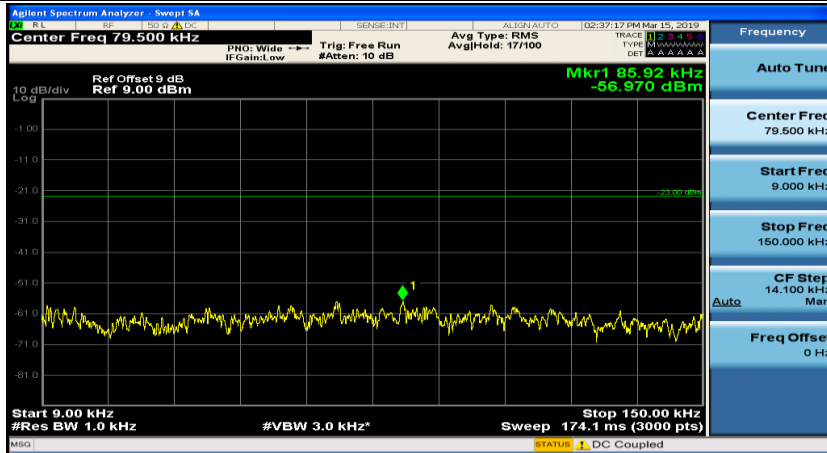

# Appendix E: Conducted Spurious Emission

## Test Graphs

Channel Bandwidth: 1.4 MHz

(Channel Bandwidth: 1.4 MHz)\_MCH\_QPSK\_1RB#0

(Channel Bandwidth: 1.4 MHz)\_MCH\_QPSK\_1RB#3

(Channel Bandwidth: 1.4 MHz)\_HCH\_QPSK\_1RB#0

(Channel Bandwidth: 1.4 MHz)\_HCH\_QPSK\_1RB#3