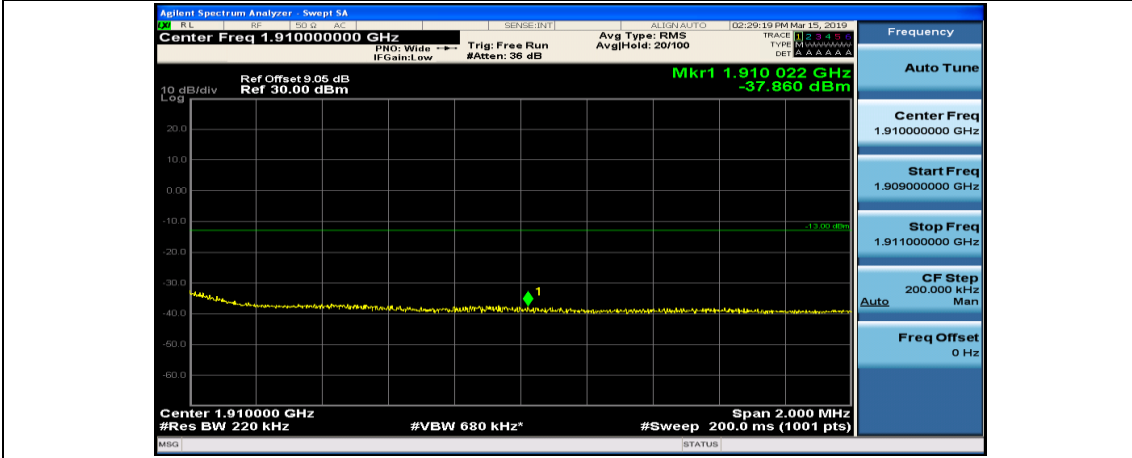

### Channel Bandwidth: 20 MHz

(Channel Bandwidth:20 MHz)\_LCH\_QPSK\_50RB#25

(Channel Bandwidth:20 MHz)\_LCH\_QPSK\_50RB#50

(Channel Bandwidth:20 MHz)\_LCH\_QPSK\_100RB#0

(Channel Bandwidth:20 MHz)\_HCH\_QPSK\_50RB#0