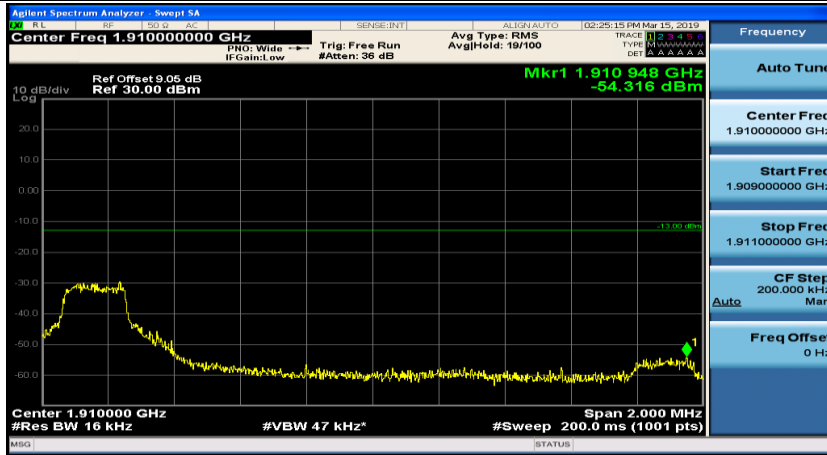

(Channel Bandwidth:15 MHz)_HCH_QPSK_1RB#0