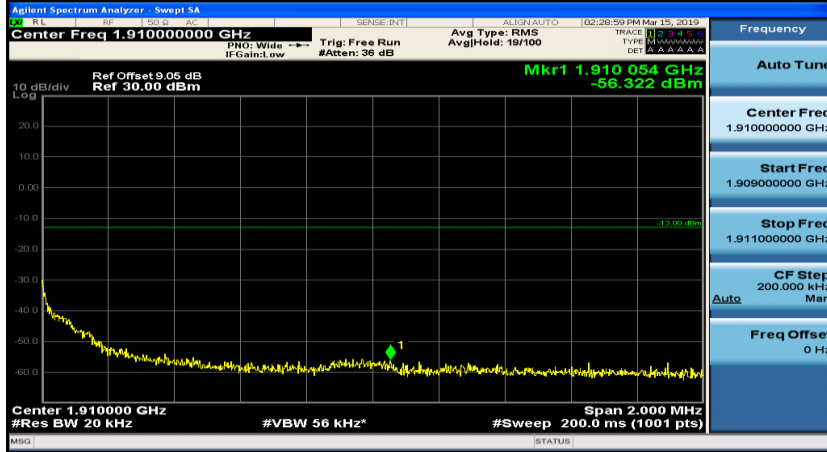

(Channel Bandwidth:20 MHz)_HCH_16QAM_1RB#0