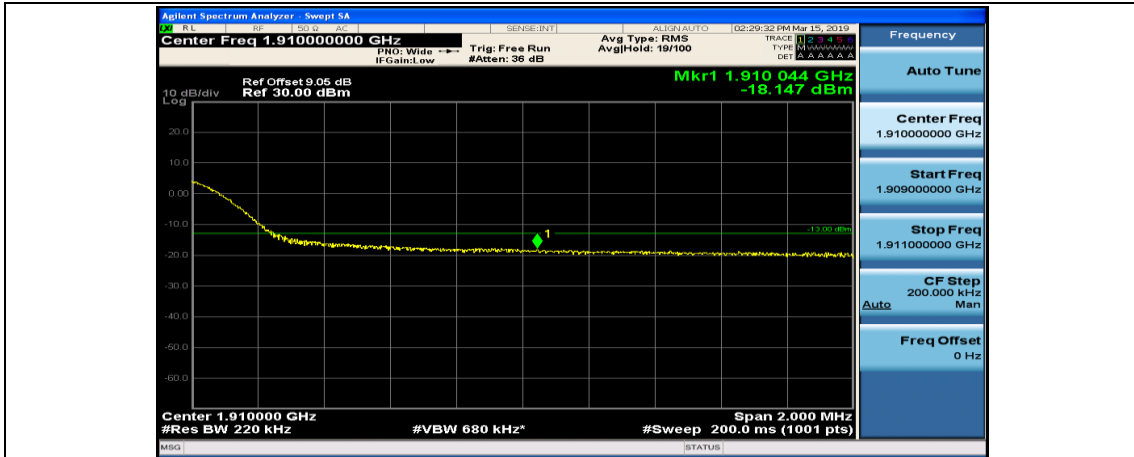

(Channel Bandwidth:20 MHz)_HCH_QPSK_50RB#50