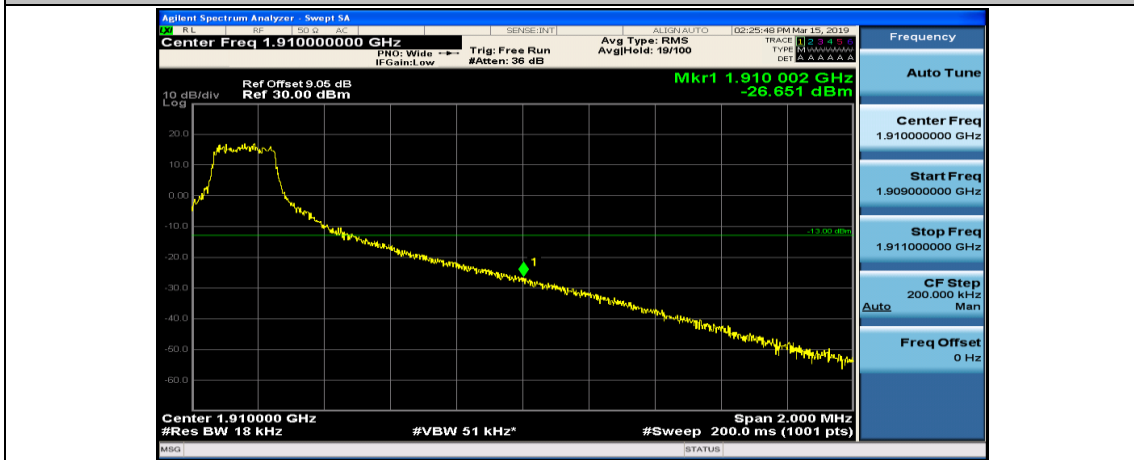

(Channel Bandwidth:15 MHz)_HCH_16QAM_1RB#74