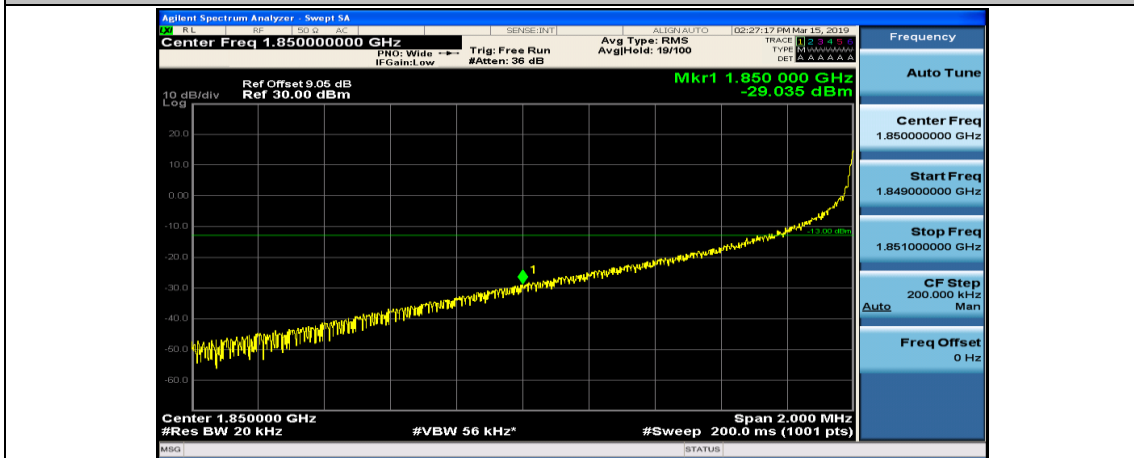

(Channel Bandwidth:20 MHz)\_HCH\_QPSK\_50RB#25

(Channel Bandwidth:20 MHz)\_HCH\_QPSK\_50RB#50

(Channel Bandwidth:20 MHz)\_HCH\_QPSK\_100RB#0

(Channel Bandwidth:20 MHz)\_LCH\_16QAM\_1RB#0

(Channel Bandwidth:20 MHz)\_LCH\_16QAM\_1RB#49