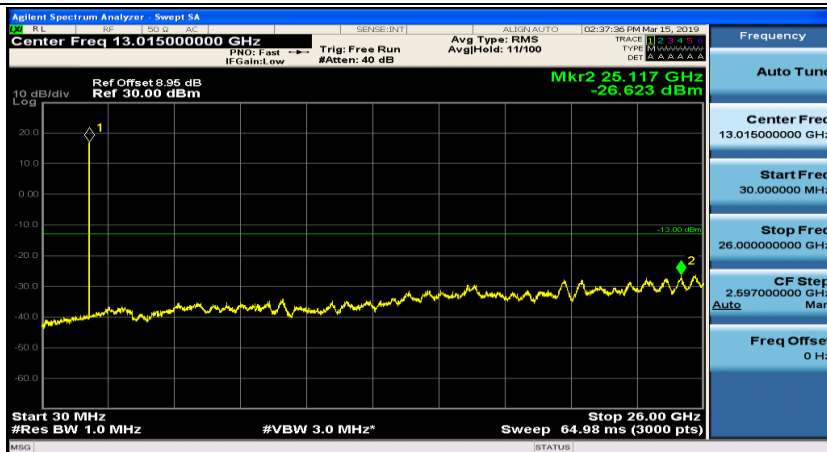

# Appendix E: Conducted Spurious Emission

## Test Graphs

Channel Bandwidth: 1.4 MHz

(Channel Bandwidth: 1.4 MHz)\_MCH\_QPSK\_1RB#0

(Channel Bandwidth: 1.4 MHz)\_MCH\_QPSK\_1RB#3

(Channel Bandwidth: 1.4 MHz)\_HCH\_QPSK\_1RB#0

(Channel Bandwidth: 1.4 MHz)\_HCH\_QPSK\_1RB#3