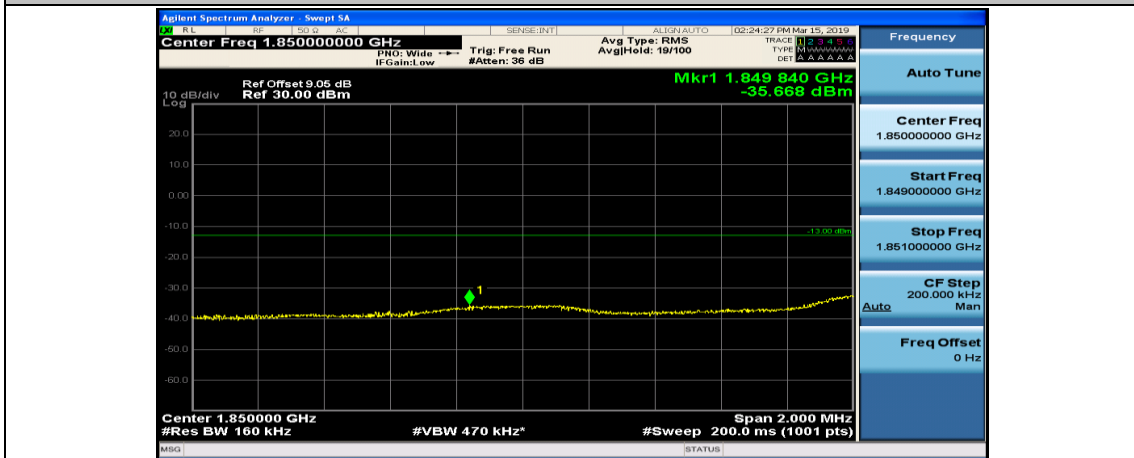

(Channel Bandwidth:15 MHz)\_LCH\_QPSK\_1RB#74

(Channel Bandwidth:15 MHz)\_LCH\_QPSK\_37RB#0

(Channel Bandwidth:15 MHz)\_LCH\_QPSK\_37RB#18

(Channel Bandwidth:15 MHz)\_LCH\_QPSK\_37RB#38

(Channel Bandwidth:15 MHz)\_LCH\_QPSK\_75RB#0