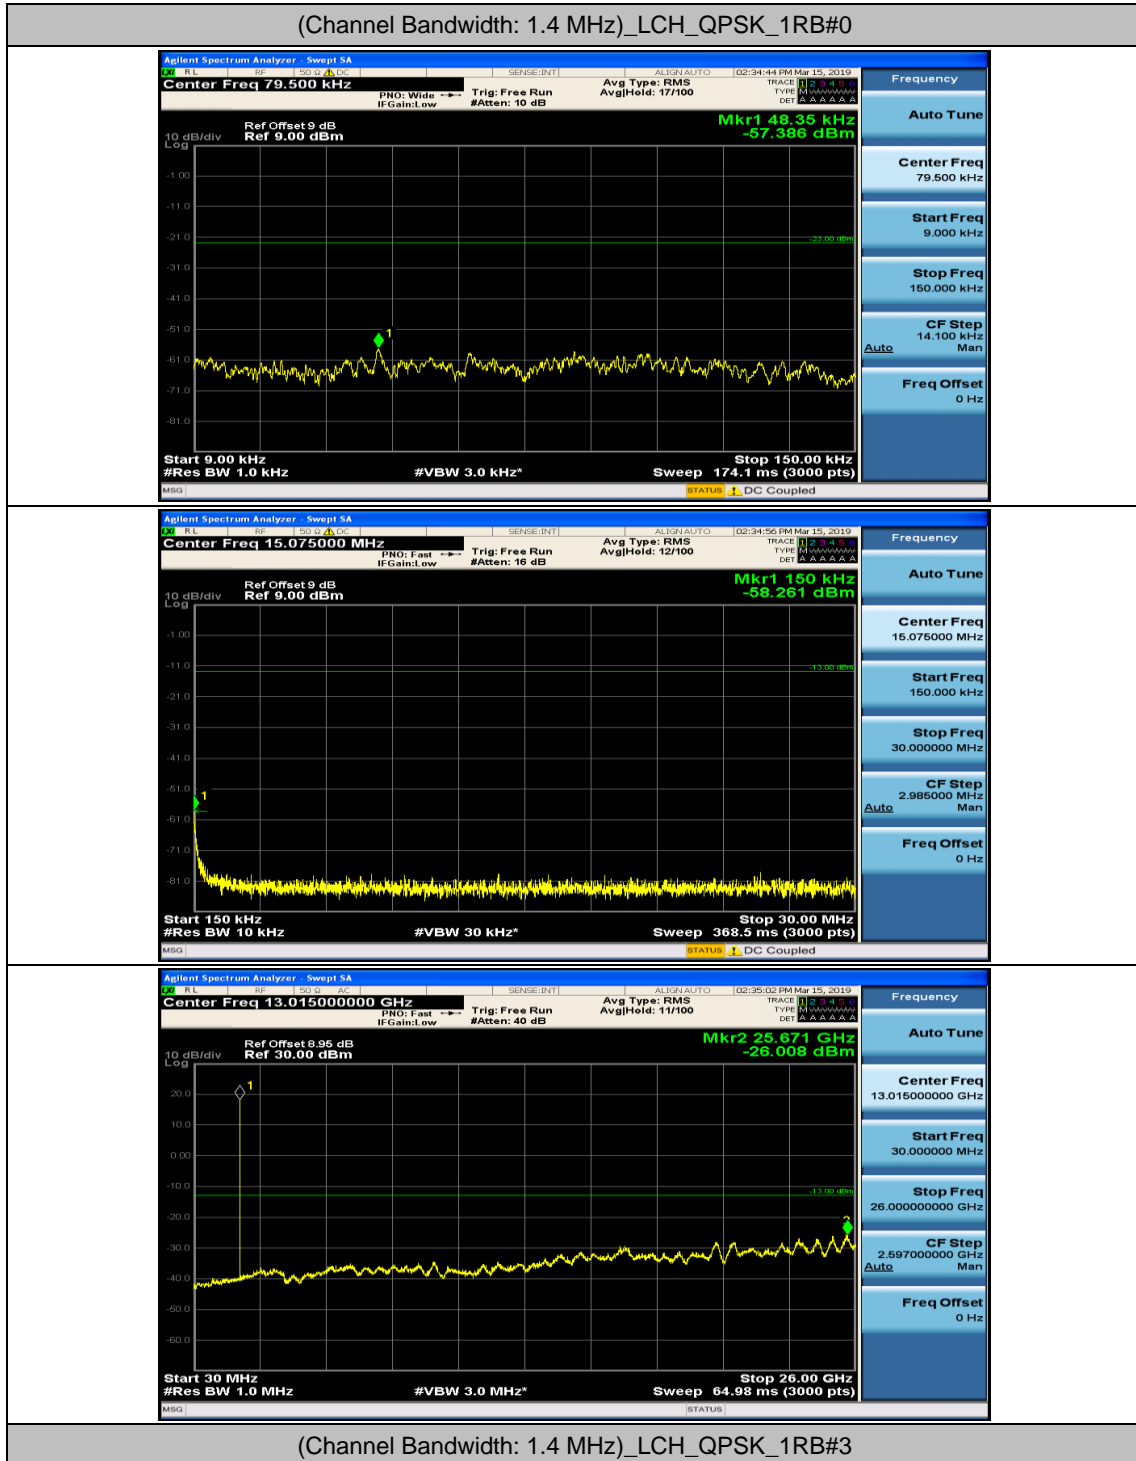

Appendix E: Conducted Spurious Emission

Test Graphs

Channel Bandwidth: 1.4 MHz