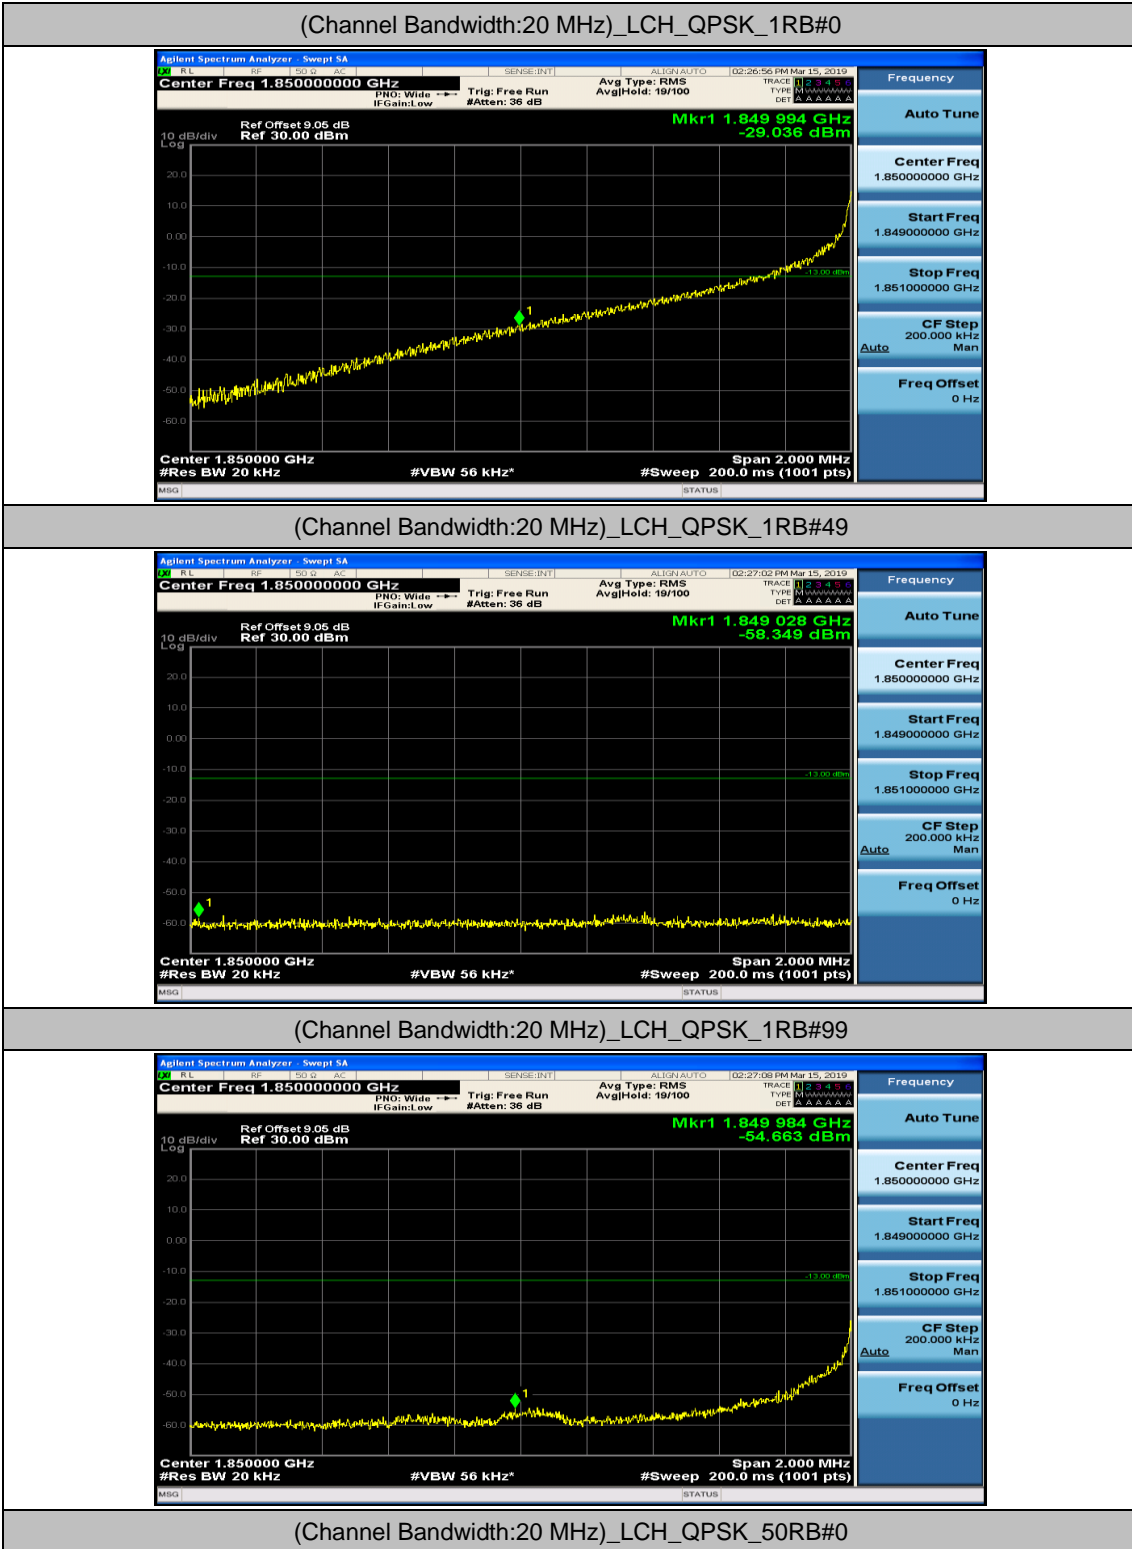

Channel Bandwidth: 20 MHz