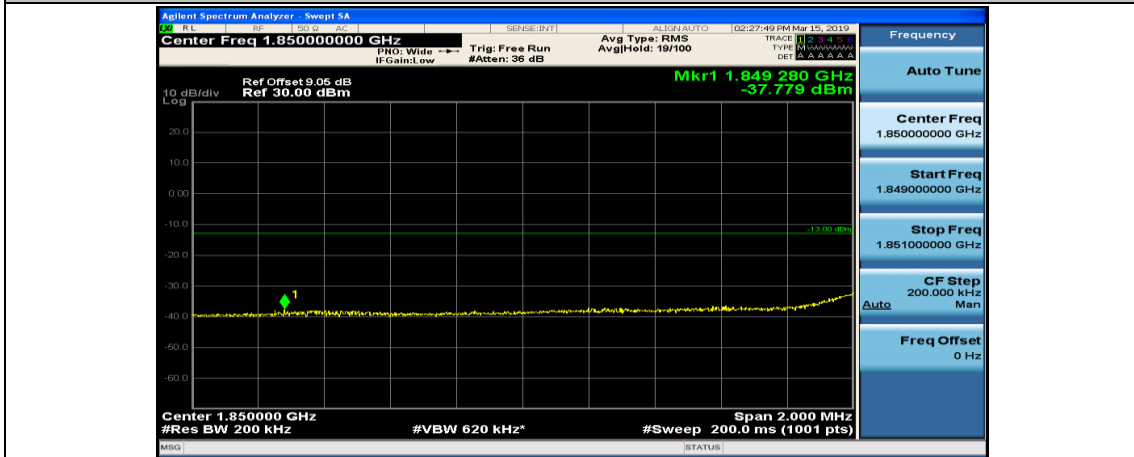

### Channel Bandwidth: 20 MHz

(Channel Bandwidth:20 MHz)\_LCH\_QPSK\_50RB#25

(Channel Bandwidth:20 MHz)\_LCH\_QPSK\_50RB#50

(Channel Bandwidth:20 MHz)\_LCH\_QPSK\_100RB#0

(Channel Bandwidth:20 MHz)\_HCH\_QPSK\_50RB#0