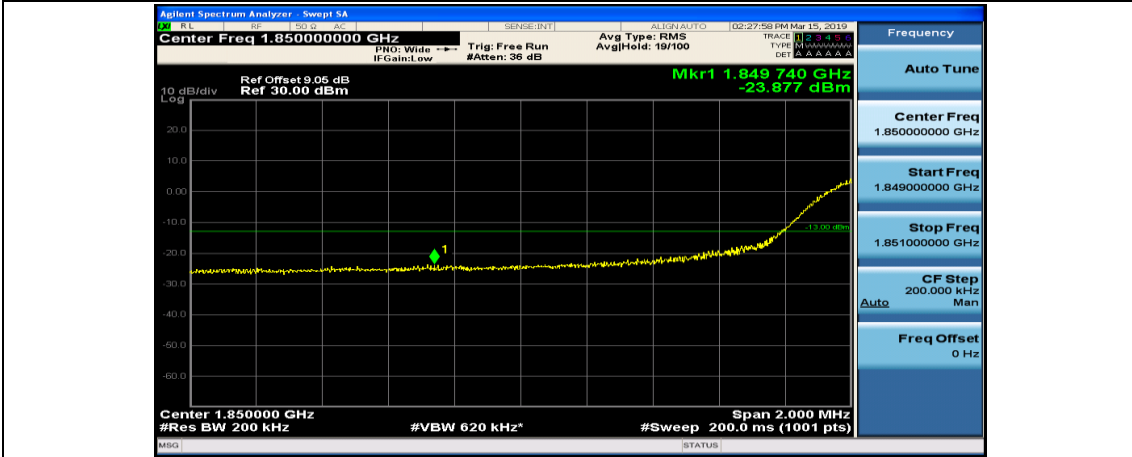

(Channel Bandwidth:20 MHz)_LCH_16QAM_50RB#0