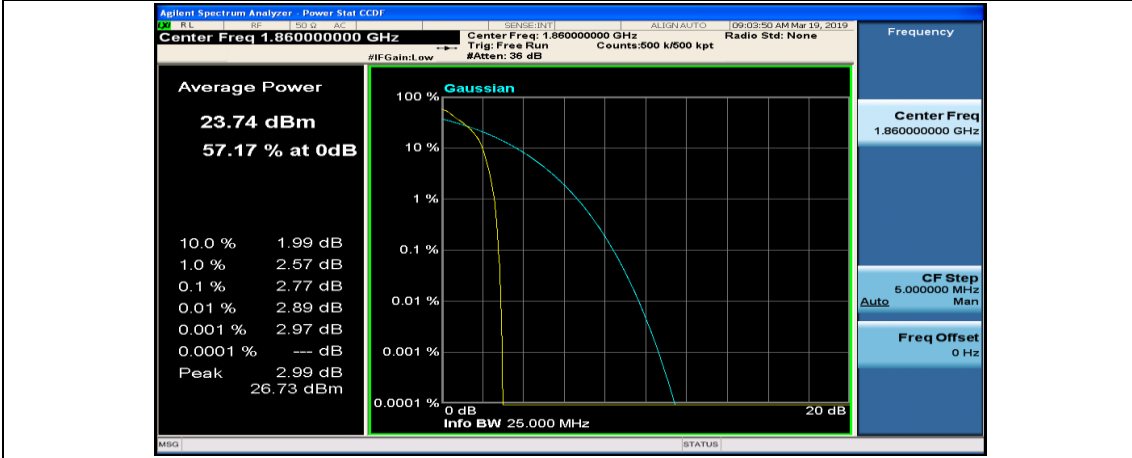

(Channel Bandwidth:15 MHz)_HCH_16QAM_75RB#0

Channel Bandwidth: 20 MHz

(Channel Bandwidth:20 MHz)_LCH_QPSK_1RB#0

(Channel Bandwidth:20 MHz)_LCH_QPSK_1RB#49

(Channel Bandwidth:20 MHz)_LCH_QPSK_1RB#99

(Channel Bandwidth:20 MHz)_LCH_QPSK_50RB#0