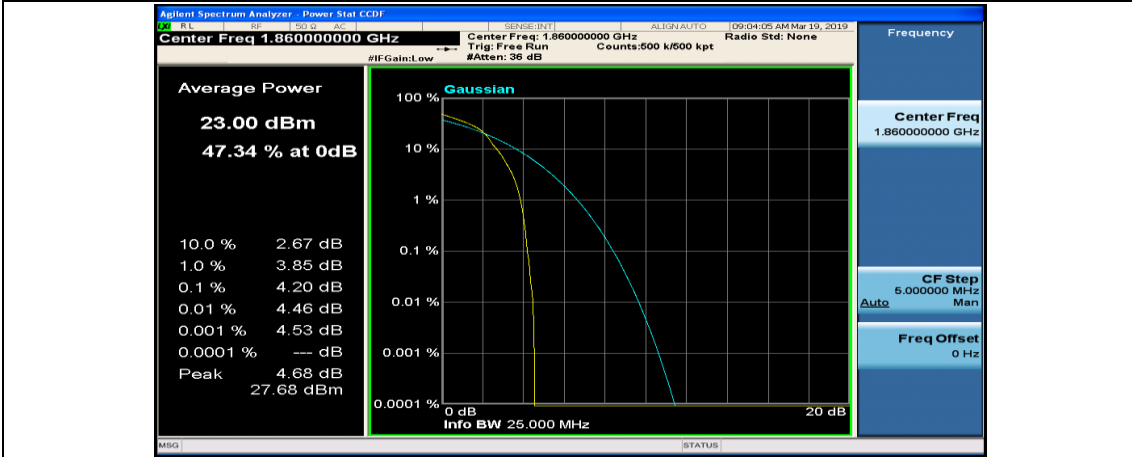

(Channel Bandwidth:20 MHz)_LCH_16QAM_1RB#0