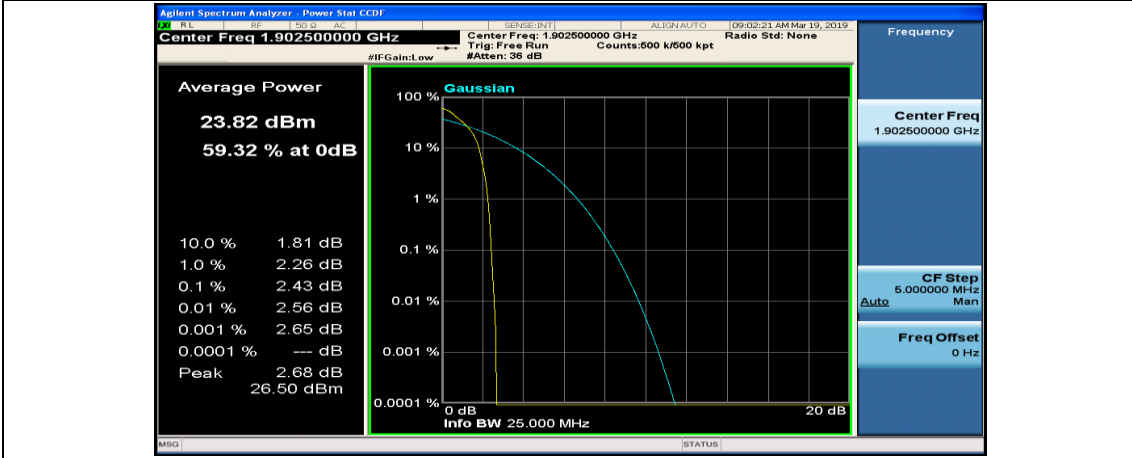

(Channel Bandwidth:15 MHz)_HCH_QPSK_1RB#74