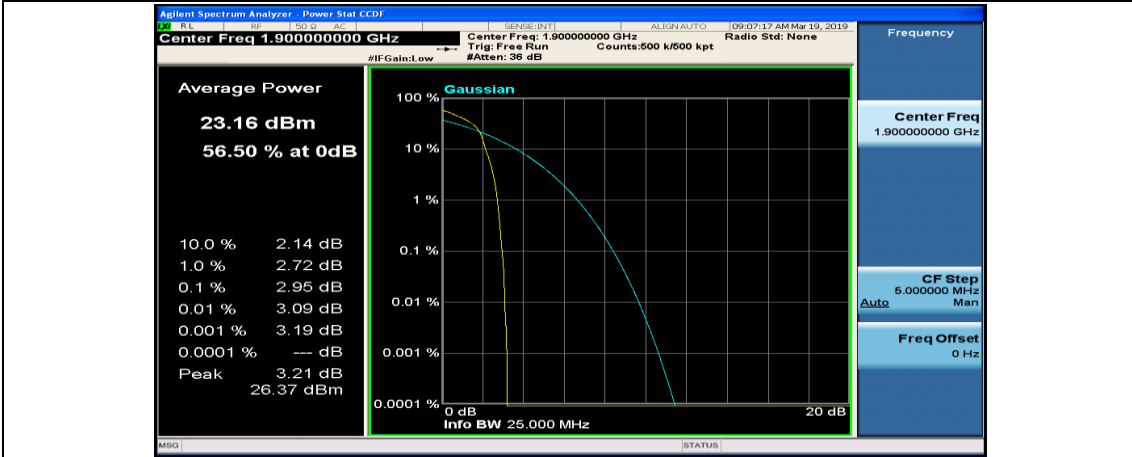

(Channel Bandwidth:20 MHz)_HCH_16QAM_1RB#49