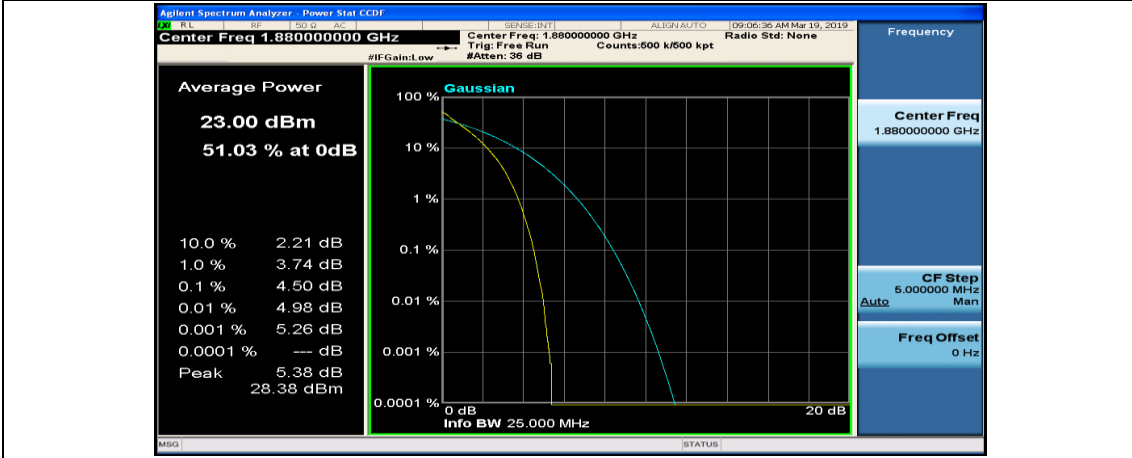

(Channel Bandwidth:20 MHz)_MCH_QPSK_1RB#99

(Channel Bandwidth:20 MHz)_MCH_QPSK_50RB#0

(Channel Bandwidth:20 MHz)_MCH_QPSK_50RB#25

(Channel Bandwidth:20 MHz)_MCH_QPSK_50RB#50

(Channel Bandwidth:20 MHz)_MCH_QPSK_100RB#0