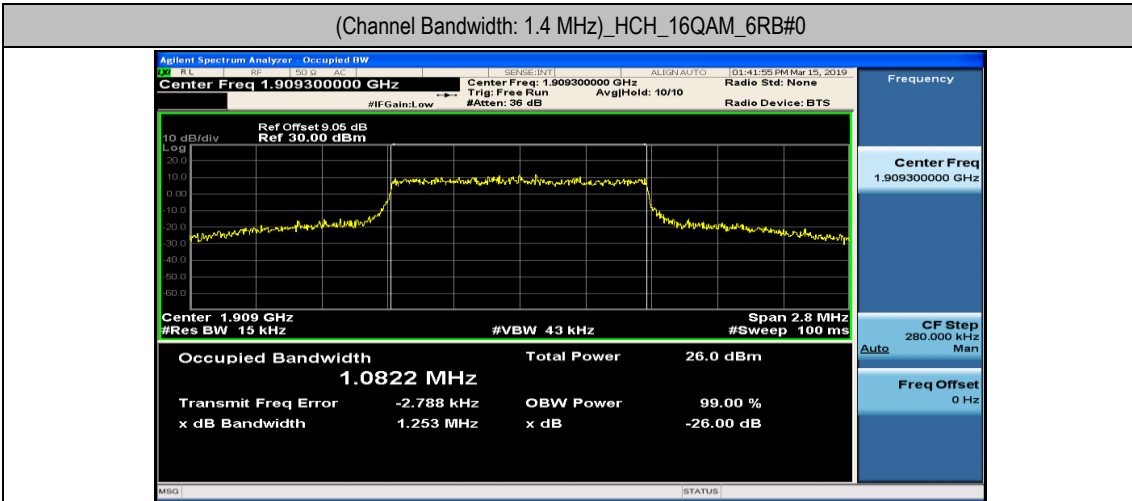

Channel Bandwidth: 20 MHz

Channel Bandwidth: 20 MHz						
Modulation	Channel	RB Configuration		Occupied Bandwidth (MHz)	26dB Bandwidth (MHz)	Verdict
		Size	Offset			
QPSK	LCH	100	0	17.882	18.78	PASS
	MCH	100	0	17.883	18.69	PASS
	HCH	100	0	17.906	20.30	PASS
16QAM	LCH	100	0	17.868	18.68	PASS
	MCH	100	0	17.847	18.65	PASS
	HCH	100	0	17.884	19.08	PASS

Test Graphs

Channel Bandwidth: 1.4 MHz

(Channel Bandwidth: 1.4 MHz)_LCH_16QAM_6RB#0

(Channel Bandwidth: 1.4 MHz)_MCH_16QAM_6RB#0

(Channel Bandwidth: 1.4 MHz)_HCH_16QAM_6RB#0

Channel Bandwidth: 3 MHz

(Channel Bandwidth: 3 MHz)_LCH_16QAM_15RB#0