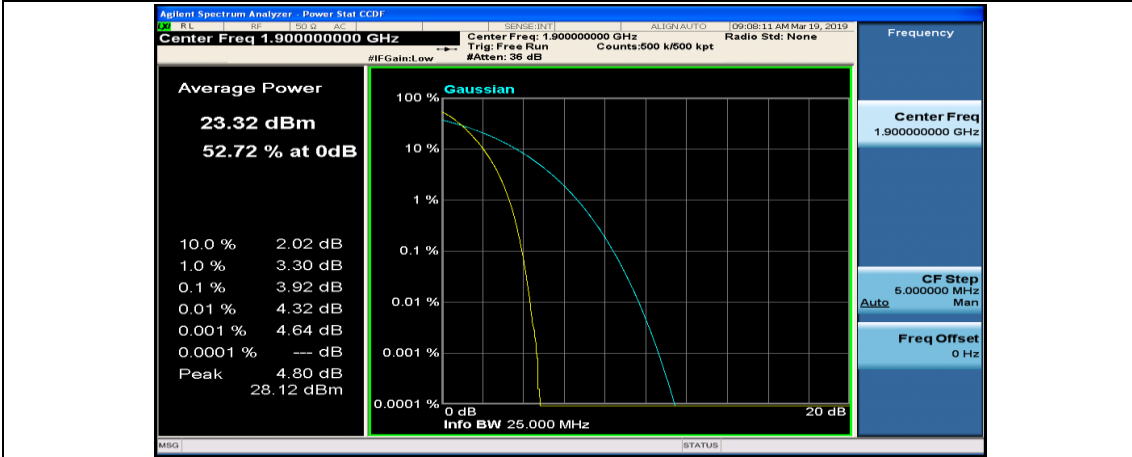

(Channel Bandwidth:20 MHz)_HCH_QPSK_100RB#0