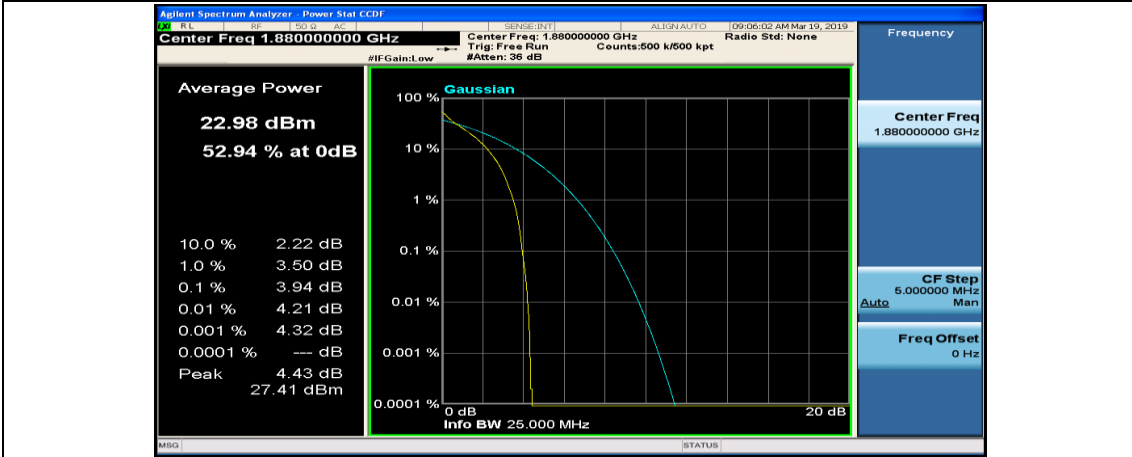

(Channel Bandwidth:20 MHz)_MCH_QPSK_50RB#25