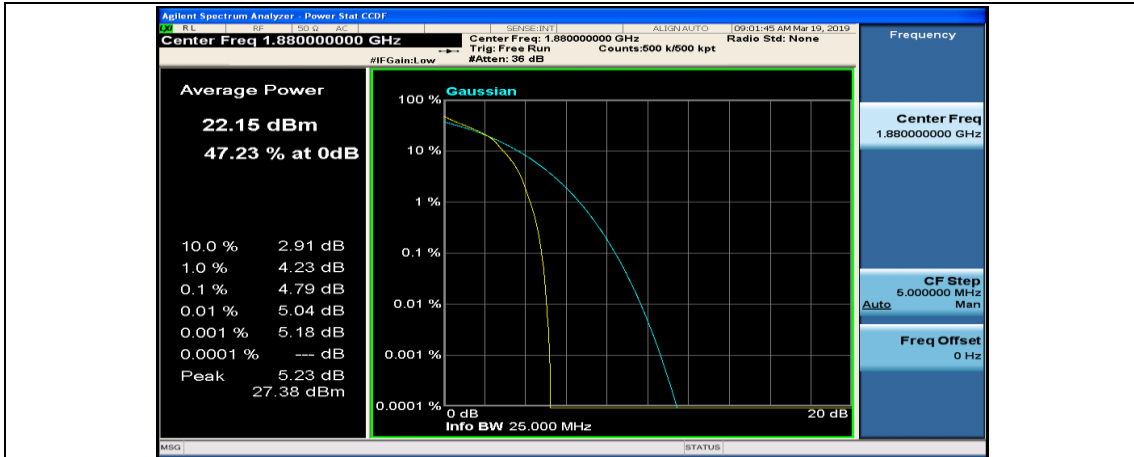

(Channel Bandwidth:15 MHz)_MCH_16QAM_37RB#38