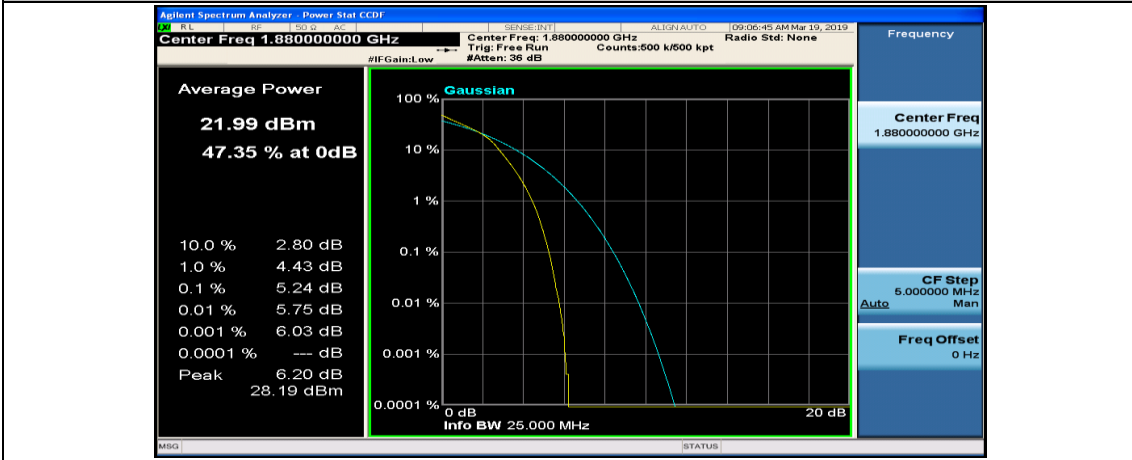

(Channel Bandwidth:20 MHz)_MCH_16QAM_100RB#0