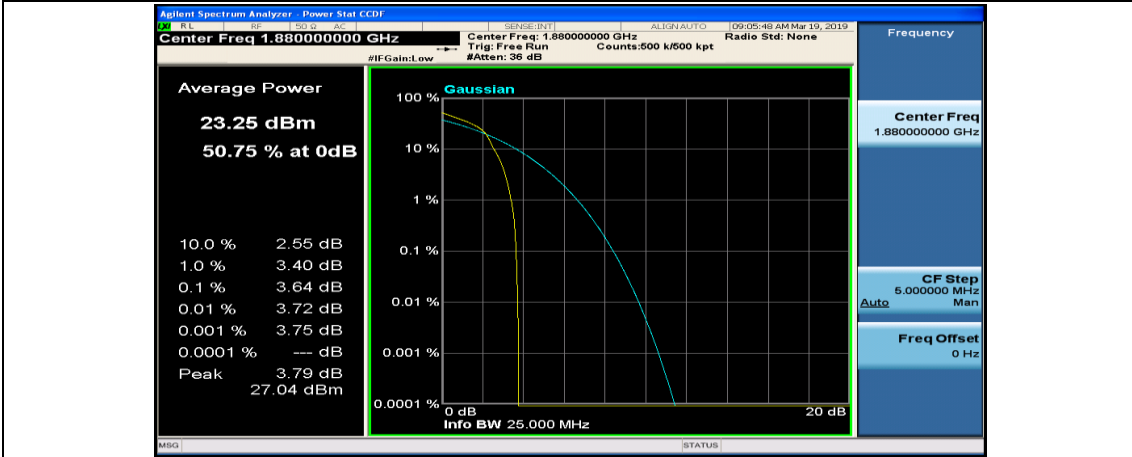

(Channel Bandwidth:20 MHz)_MCH_16QAM_1RB#99