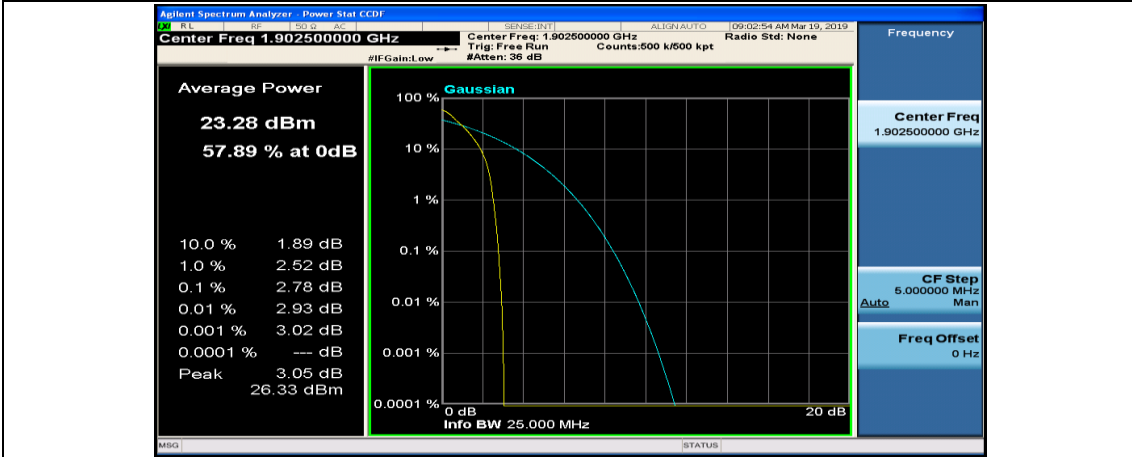

(Channel Bandwidth:15 MHz)_HCH_QPSK_37RB#18