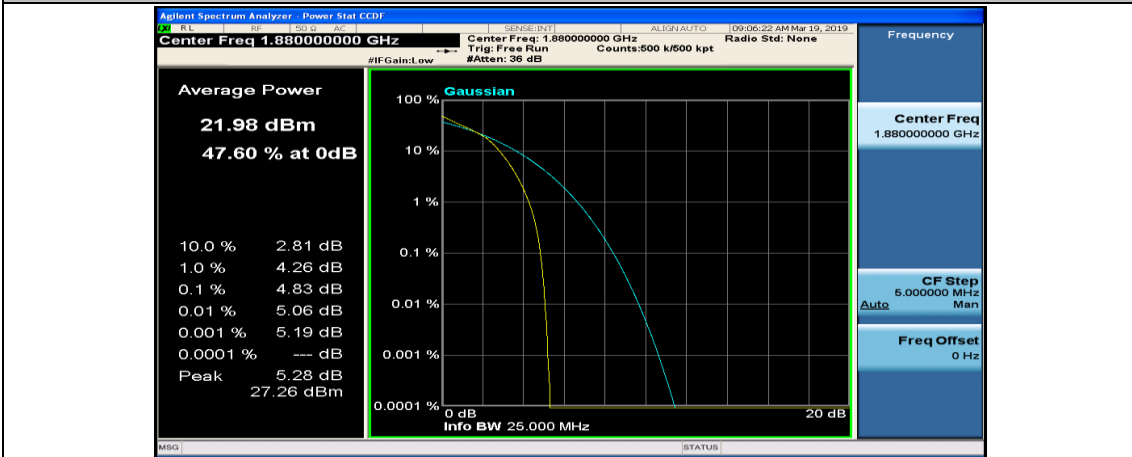

(Channel Bandwidth:20 MHz)_MCH_16QAM_1RB#49

(Channel Bandwidth:20 MHz)_MCH_16QAM_1RB#99

(Channel Bandwidth:20 MHz)_MCH_16QAM_50RB#0

(Channel Bandwidth:20 MHz)_MCH_16QAM_50RB#25

(Channel Bandwidth:20 MHz)_MCH_16QAM_50RB#50