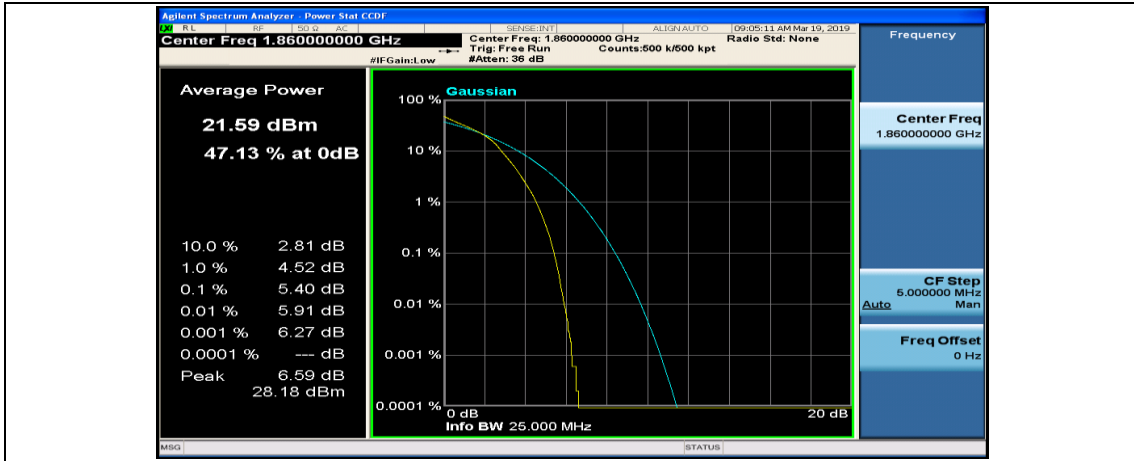

(Channel Bandwidth:20 MHz)_LCH_16QAM_50RB#0

(Channel Bandwidth:20 MHz)_LCH_16QAM_50RB#25

(Channel Bandwidth:20 MHz)_LCH_16QAM_50RB#50

(Channel Bandwidth:20 MHz)_LCH_16QAM_100RB#0

(Channel Bandwidth:20 MHz)_MCH_16QAM_1RB#0