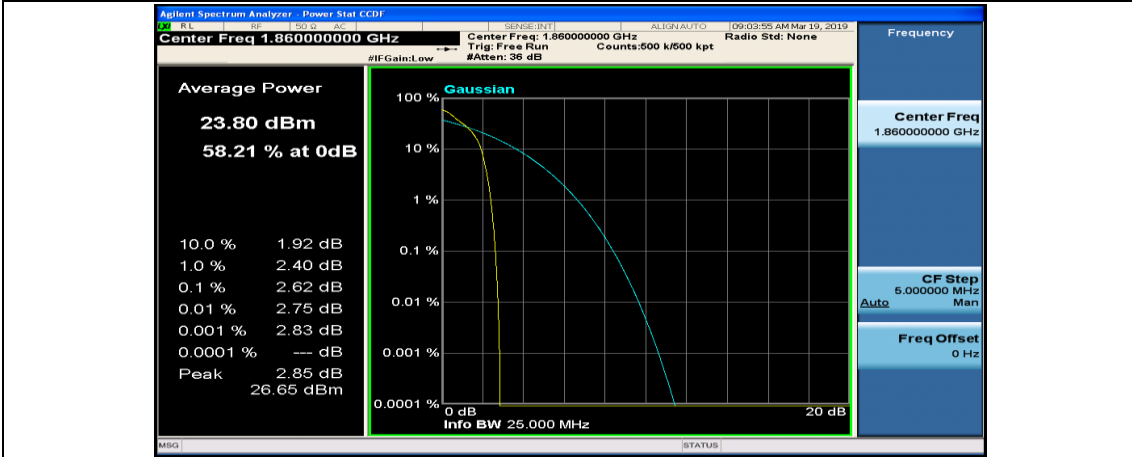

(Channel Bandwidth:15 MHz)_HCH_16QAM_75RB#0

Channel Bandwidth: 20 MHz

(Channel Bandwidth:20 MHz)_LCH_QPSK_1RB#0

(Channel Bandwidth:20 MHz)_LCH_QPSK_1RB#49

(Channel Bandwidth:20 MHz)_LCH_QPSK_1RB#99

(Channel Bandwidth:20 MHz)_LCH_QPSK_50RB#0