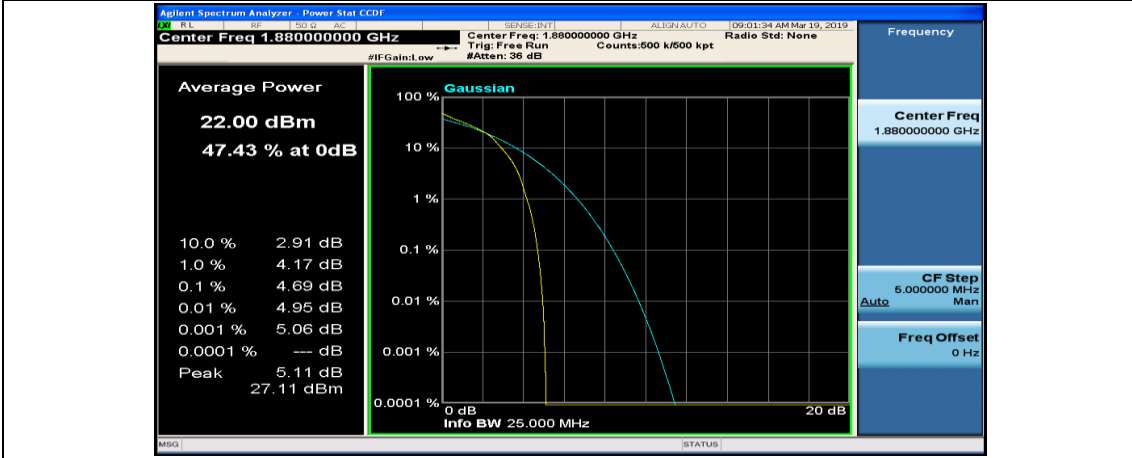

(Channel Bandwidth:15 MHz)_MCH_16QAM_37RB#0