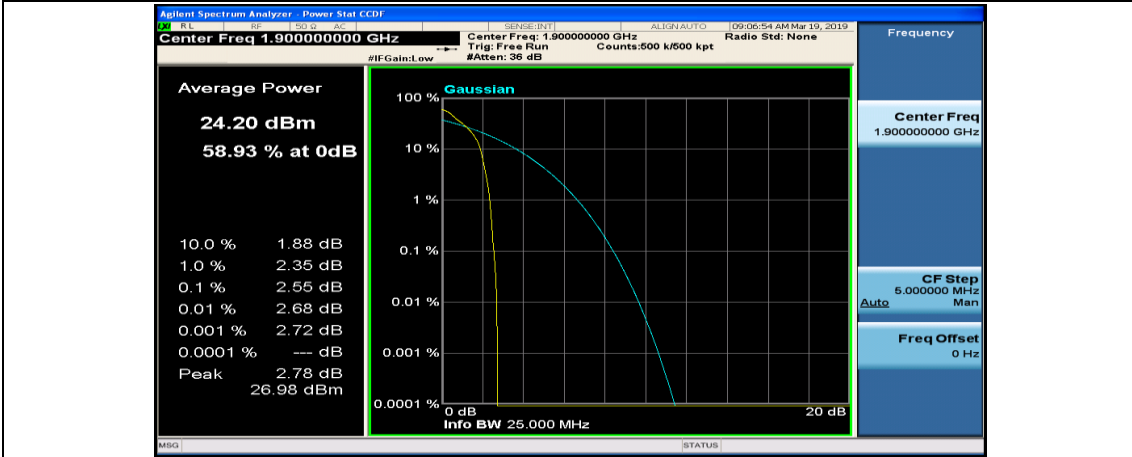

(Channel Bandwidth:20 MHz)_HCH_QPSK_1RB#0