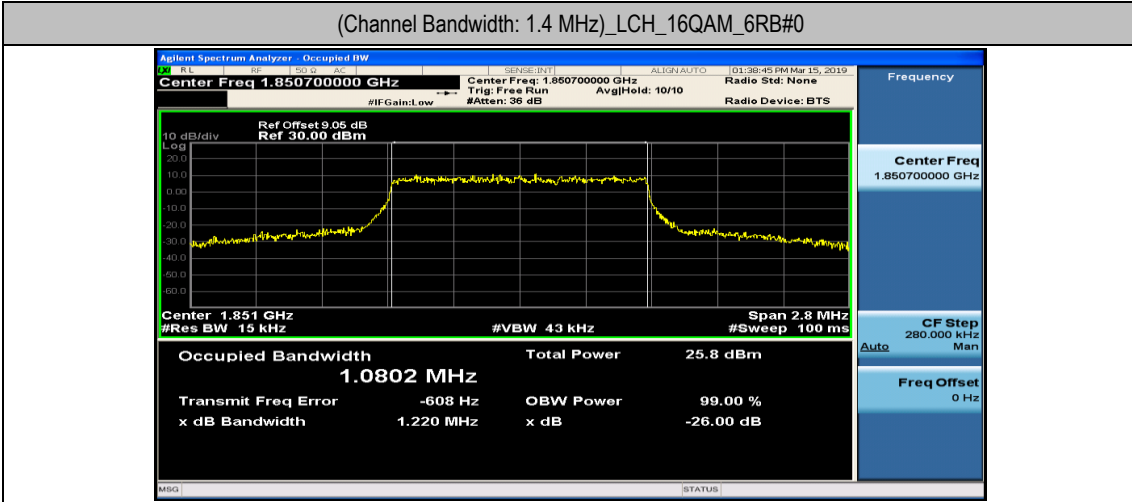

(Channel Bandwidth: 1.4 MHz)_MCH_16QAM_6RB#0

(Channel Bandwidth: 1.4 MHz)_LCH_16QAM_6RB#0