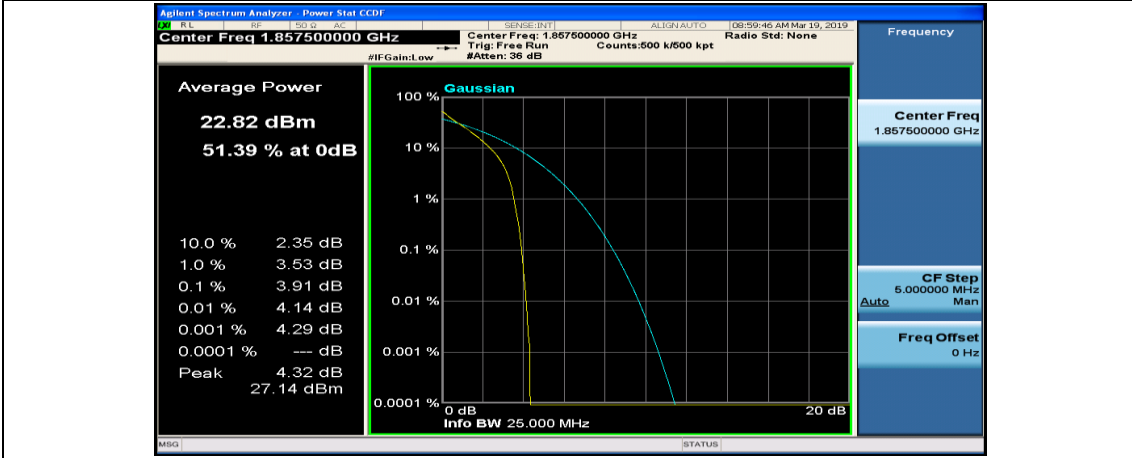

(Channel Bandwidth:15 MHz)_LCH_QPSK_1RB#37

(Channel Bandwidth:15 MHz)_LCH_QPSK_1RB#74

(Channel Bandwidth:15 MHz)_LCH_QPSK_37RB#0

(Channel Bandwidth:15 MHz)_LCH_QPSK_37RB#18

(Channel Bandwidth:15 MHz)_LCH_QPSK_37RB#38

(Channel Bandwidth:15 MHz)_LCH_QPSK_75RB#0

(Channel Bandwidth:15 MHz)_MCH_QPSK_1RB#0

(Channel Bandwidth:15 MHz)_MCH_QPSK_1RB#37

(Channel Bandwidth:15 MHz)_MCH_QPSK_1RB#74

(Channel Bandwidth:15 MHz)_MCH_QPSK_37RB#0