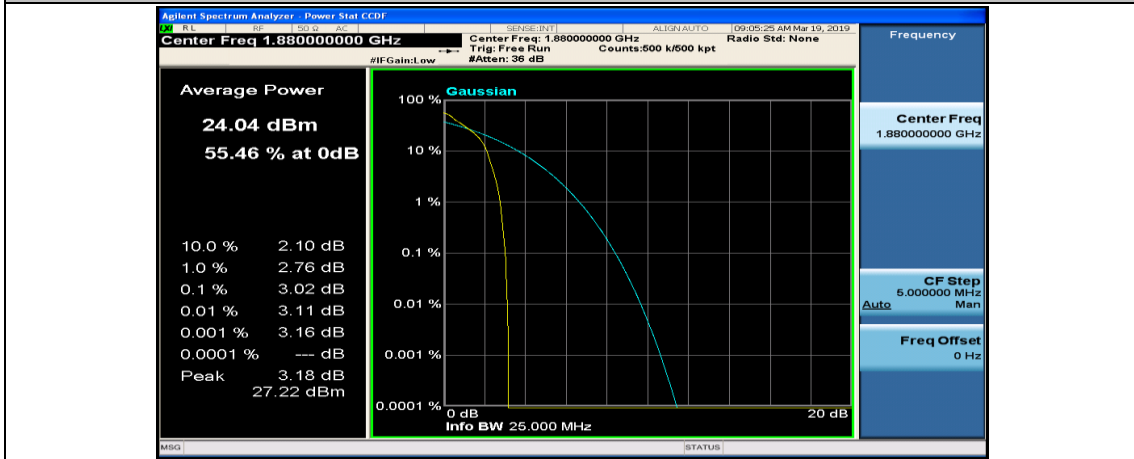

(Channel Bandwidth:20 MHz)_LCH_QPSK_50RB#25

(Channel Bandwidth:20 MHz)_LCH_QPSK_50RB#50

(Channel Bandwidth:20 MHz)_LCH_QPSK_100RB#0

(Channel Bandwidth:20 MHz)_MCH_QPSK_1RB#0

(Channel Bandwidth:20 MHz)_MCH_QPSK_1RB#49