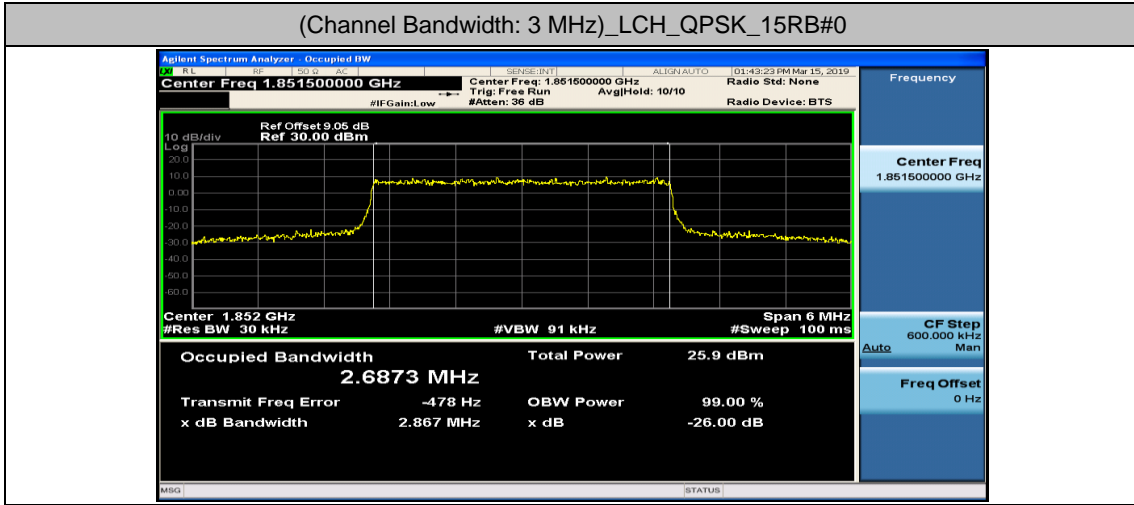

Channel Bandwidth: 20 MHz

Channel Bandwidth: 20 MHz						
Modulation	Channel	RB Configuration		Occupied Bandwidth (MHz)	26dB Bandwidth (MHz)	Verdict
		Size	Offset			
QPSK	LCH	100	0	17.882	18.78	PASS
	MCH	100	0	17.883	18.69	PASS
	HCH	100	0	17.906	20.30	PASS
16QAM	LCH	100	0	17.868	18.68	PASS
	MCH	100	0	17.847	18.65	PASS
	HCH	100	0	17.884	19.08	PASS

Test Graphs

Channel Bandwidth: 1.4 MHz

(Channel Bandwidth: 1.4 MHz)_LCH_16QAM_6RB#0

(Channel Bandwidth: 1.4 MHz)_MCH_16QAM_6RB#0

(Channel Bandwidth: 1.4 MHz)_HCH_16QAM_6RB#0

Channel Bandwidth: 3 MHz

(Channel Bandwidth: 3 MHz)_LCH_16QAM_15RB#0