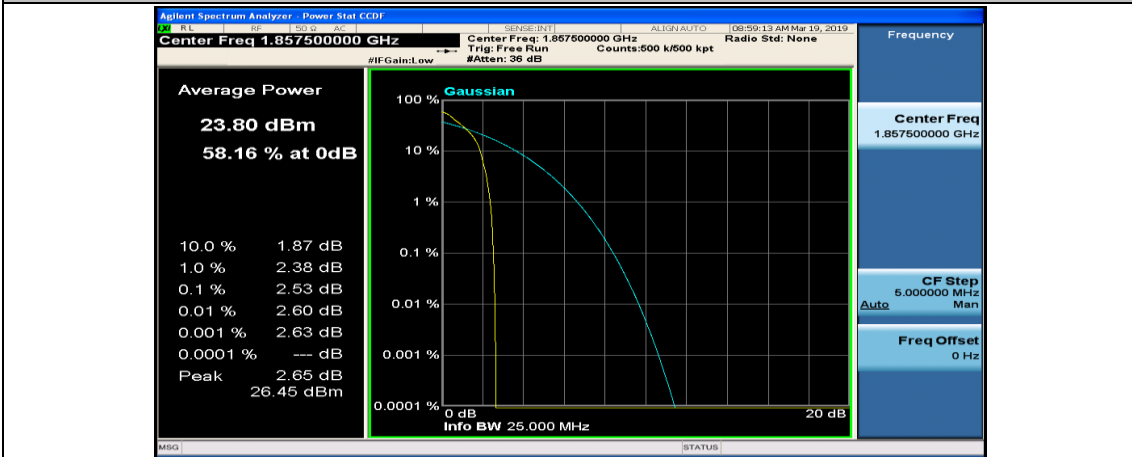

(Channel Bandwidth:15 MHz)_LCH_QPSK_1RB#37

(Channel Bandwidth:15 MHz)_LCH_QPSK_1RB#74

(Channel Bandwidth:15 MHz)_LCH_QPSK_37RB#0

(Channel Bandwidth:15 MHz)_LCH_QPSK_37RB#18

(Channel Bandwidth:15 MHz)_LCH_QPSK_37RB#38

(Channel Bandwidth:15 MHz)_LCH_QPSK_75RB#0

(Channel Bandwidth:15 MHz)_MCH_QPSK_1RB#0

(Channel Bandwidth:15 MHz)_MCH_QPSK_1RB#37

(Channel Bandwidth:15 MHz)_MCH_QPSK_1RB#74

(Channel Bandwidth:15 MHz)_MCH_QPSK_37RB#0