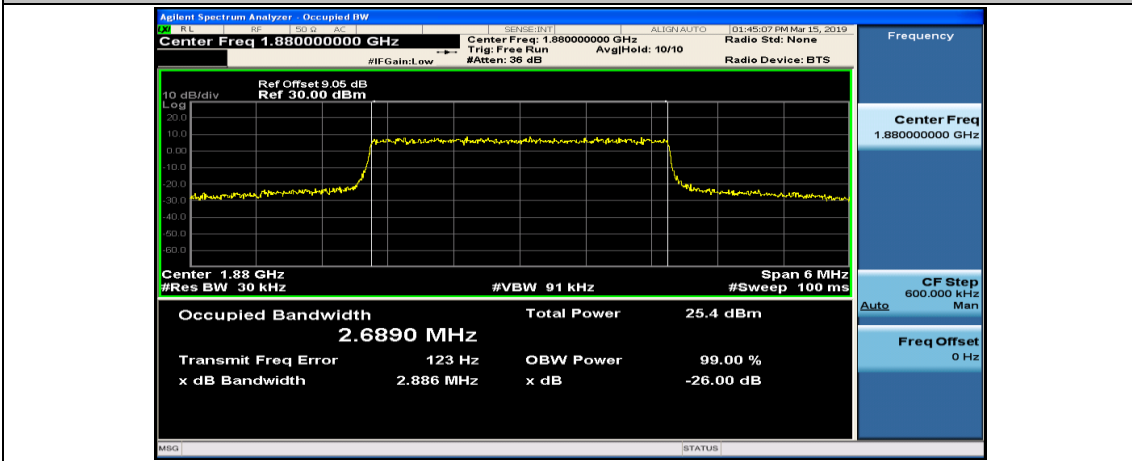

(Channel Bandwidth: 3 MHz)_MCH_16QAM_15RB#0