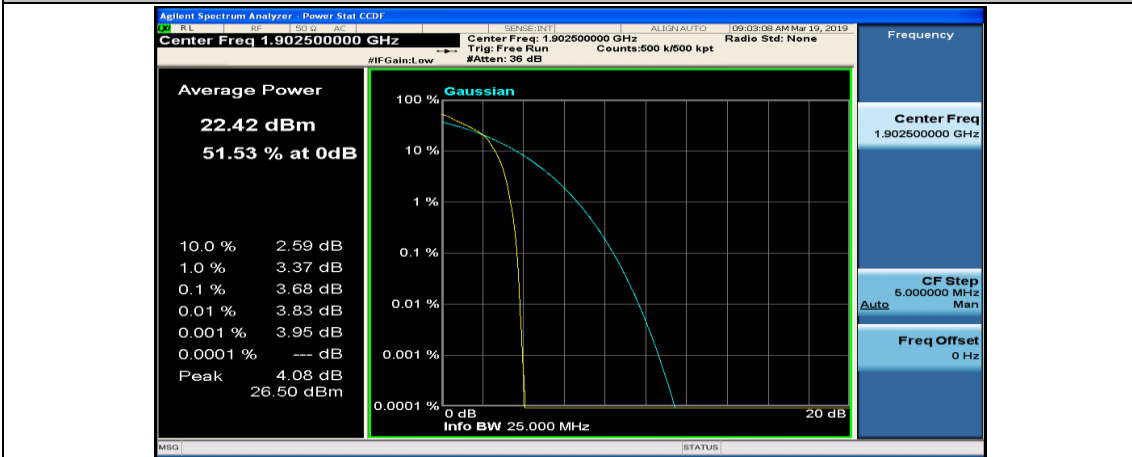

(Channel Bandwidth:15 MHz)_HCH_16QAM_37RB#0