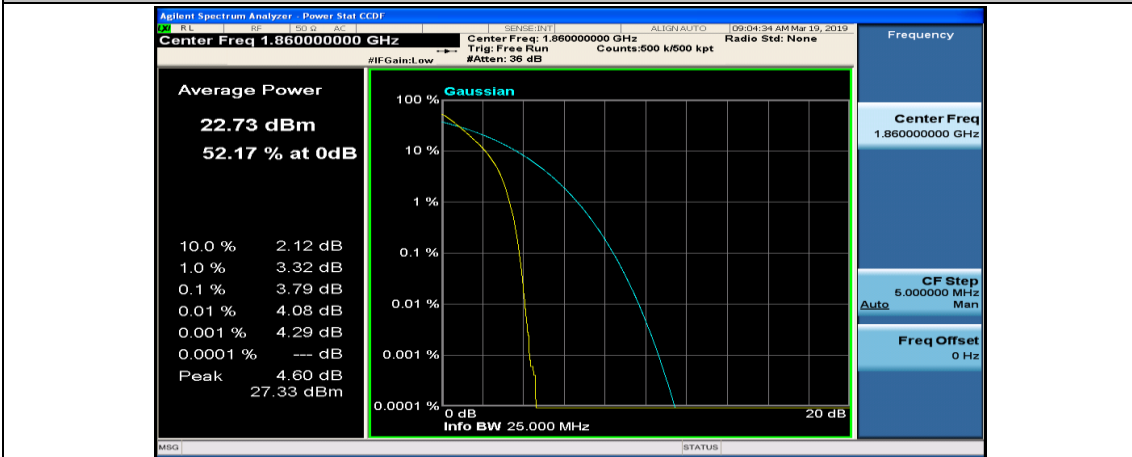

(Channel Bandwidth:20 MHz)_LCH_QPSK_50RB#50