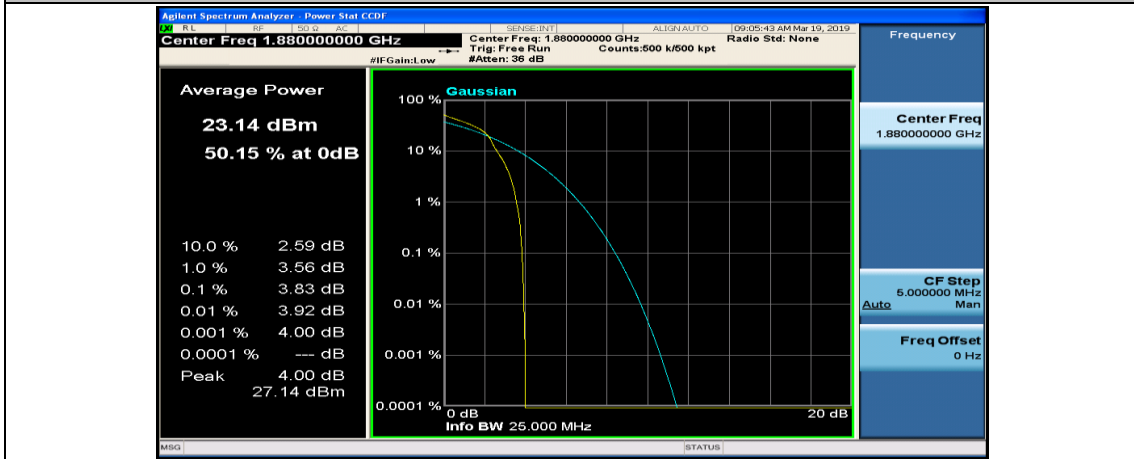

(Channel Bandwidth:20 MHz)_MCH_16QAM_1RB#49