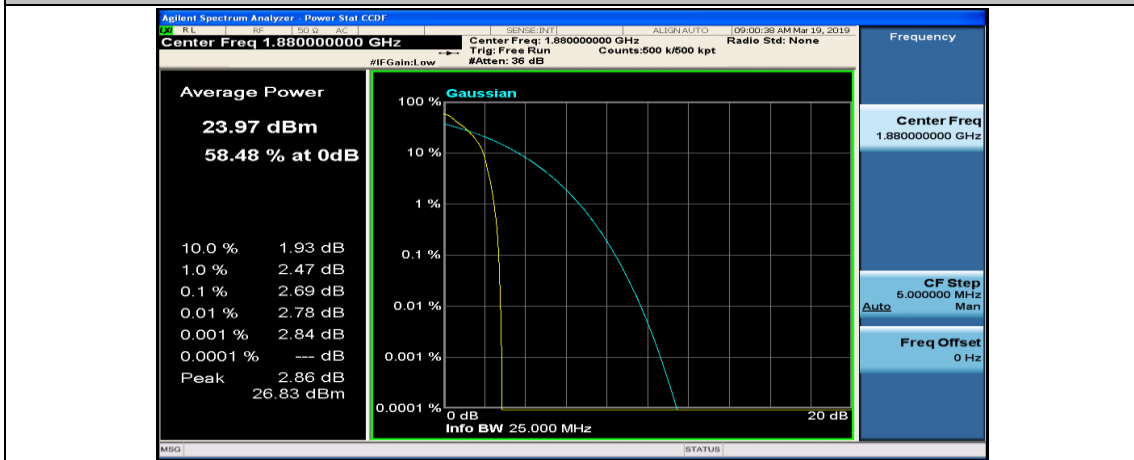

(Channel Bandwidth:15 MHz)_LCH_QPSK_1RB#37

(Channel Bandwidth:15 MHz)_LCH_QPSK_1RB#74

(Channel Bandwidth:15 MHz)_LCH_QPSK_37RB#0

(Channel Bandwidth:15 MHz)_LCH_QPSK_37RB#18

(Channel Bandwidth:15 MHz)_LCH_QPSK_37RB#38

(Channel Bandwidth:15 MHz)_LCH_QPSK_75RB#0

(Channel Bandwidth:15 MHz)_MCH_QPSK_1RB#0

(Channel Bandwidth:15 MHz)_MCH_QPSK_1RB#37

(Channel Bandwidth:15 MHz)_MCH_QPSK_1RB#74

(Channel Bandwidth:15 MHz)_MCH_QPSK_37RB#0