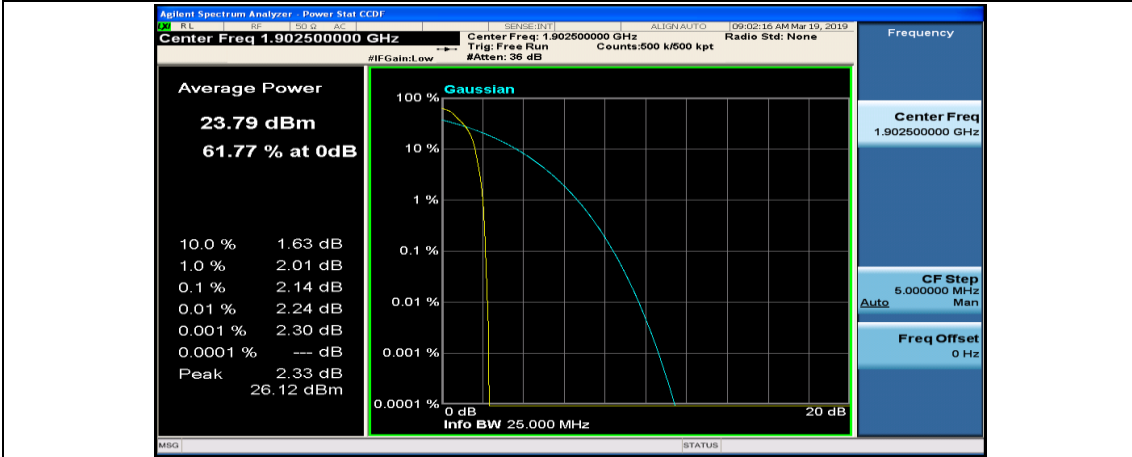

(Channel Bandwidth:15 MHz)_MCH_QPSK_37RB#18

(Channel Bandwidth:15 MHz)_MCH_QPSK_37RB#38

(Channel Bandwidth:15 MHz)_MCH_QPSK_75RB#0

(Channel Bandwidth:15 MHz)_HCH_QPSK_1RB#0

(Channel Bandwidth:15 MHz)_HCH_QPSK_1RB#37