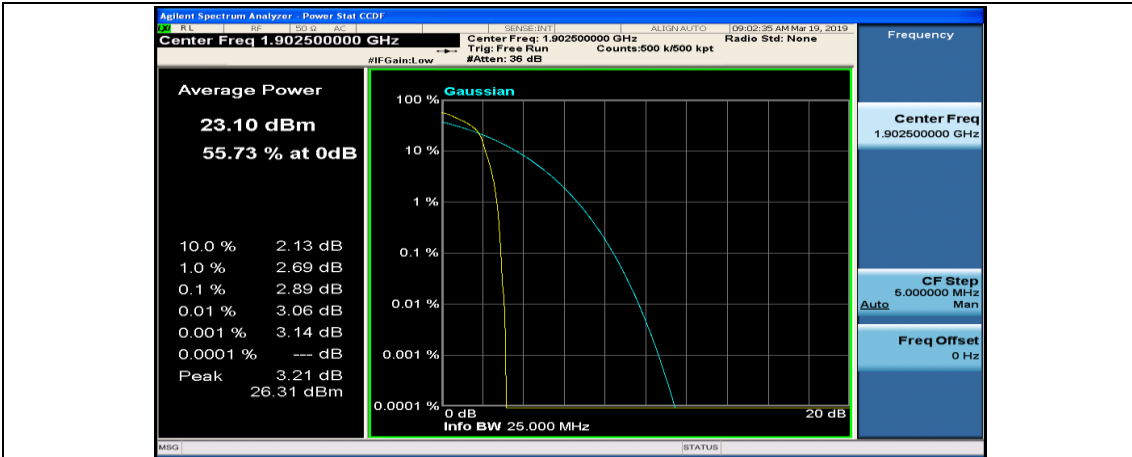

(Channel Bandwidth:15 MHz)_HCH_16QAM_1RB#0

(Channel Bandwidth:15 MHz)_HCH_16QAM_1RB#37