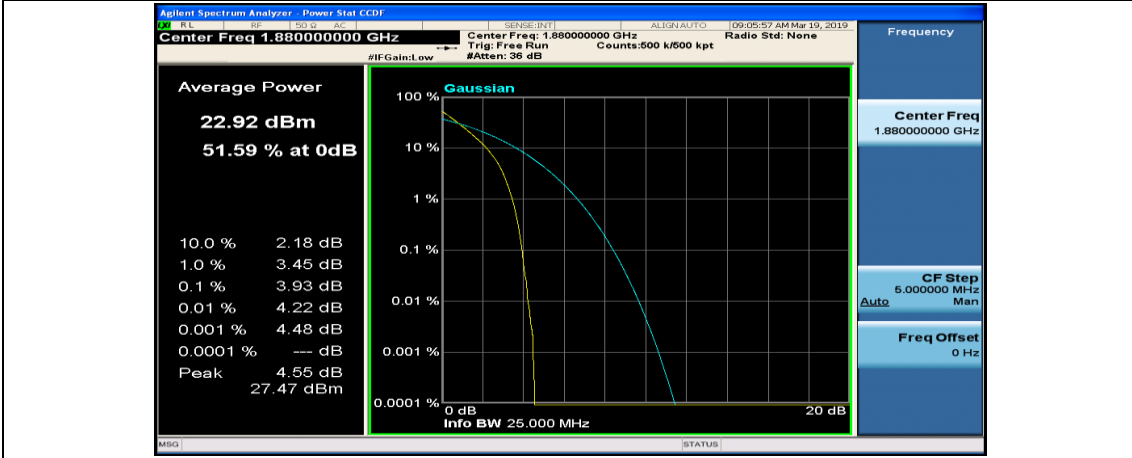

(Channel Bandwidth:20 MHz)_MCH_QPSK_50RB#0