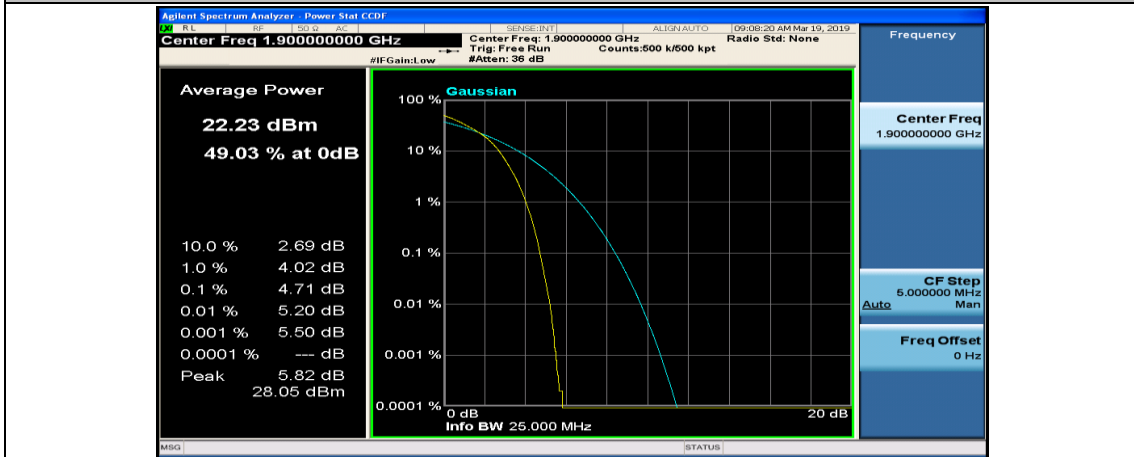

(Channel Bandwidth:20 MHz)_HCH_16QAM_100RB#0