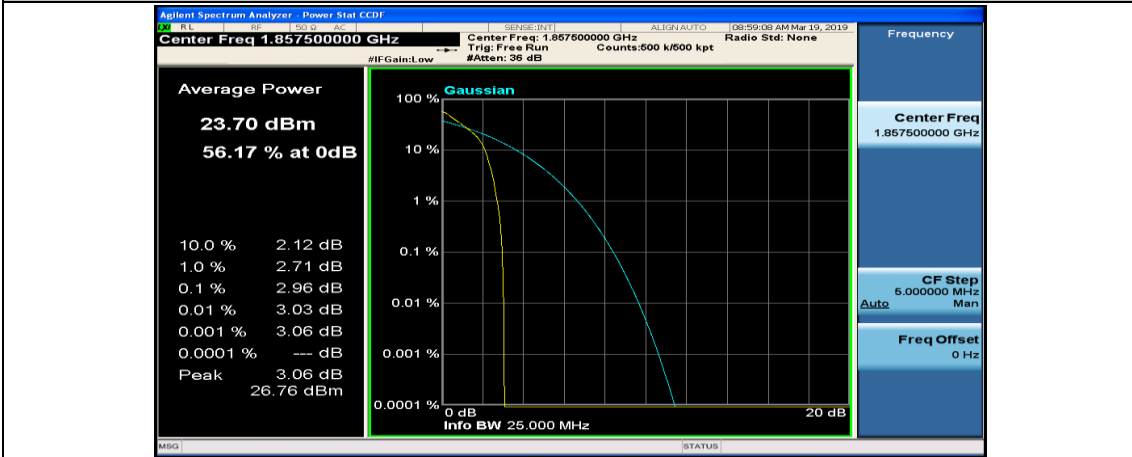

(Channel Bandwidth:15 MHz)_LCH_QPSK_1RB#37

(Channel Bandwidth:15 MHz)_LCH_QPSK_1RB#74

(Channel Bandwidth:15 MHz)_LCH_QPSK_37RB#0

(Channel Bandwidth:15 MHz)_LCH_QPSK_37RB#18

(Channel Bandwidth:15 MHz)_LCH_QPSK_37RB#38

(Channel Bandwidth:15 MHz)_LCH_QPSK_75RB#0

(Channel Bandwidth:15 MHz)_MCH_QPSK_1RB#0

(Channel Bandwidth:15 MHz)_MCH_QPSK_1RB#37

(Channel Bandwidth:15 MHz)_MCH_QPSK_1RB#74

(Channel Bandwidth:15 MHz)_MCH_QPSK_37RB#0