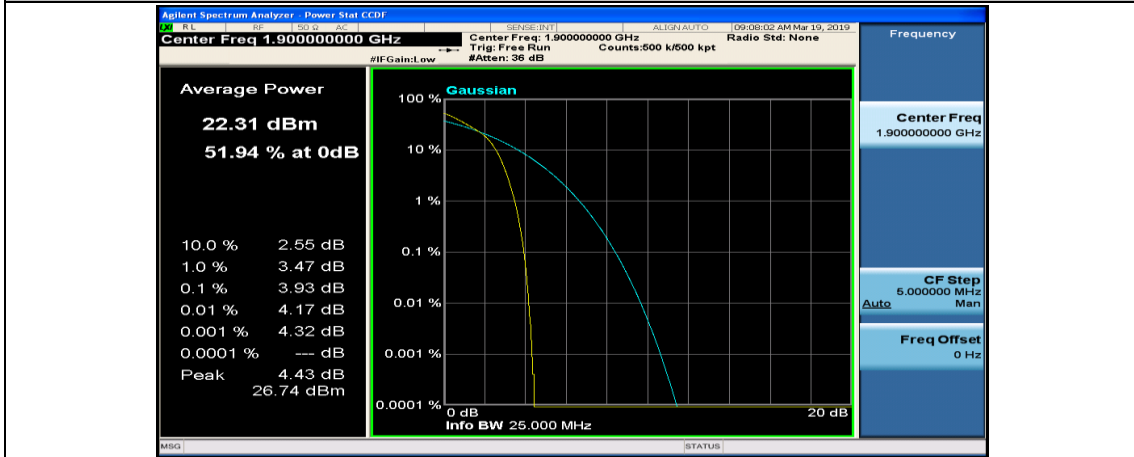

(Channel Bandwidth:20 MHz)_HCH_16QAM_50RB#0