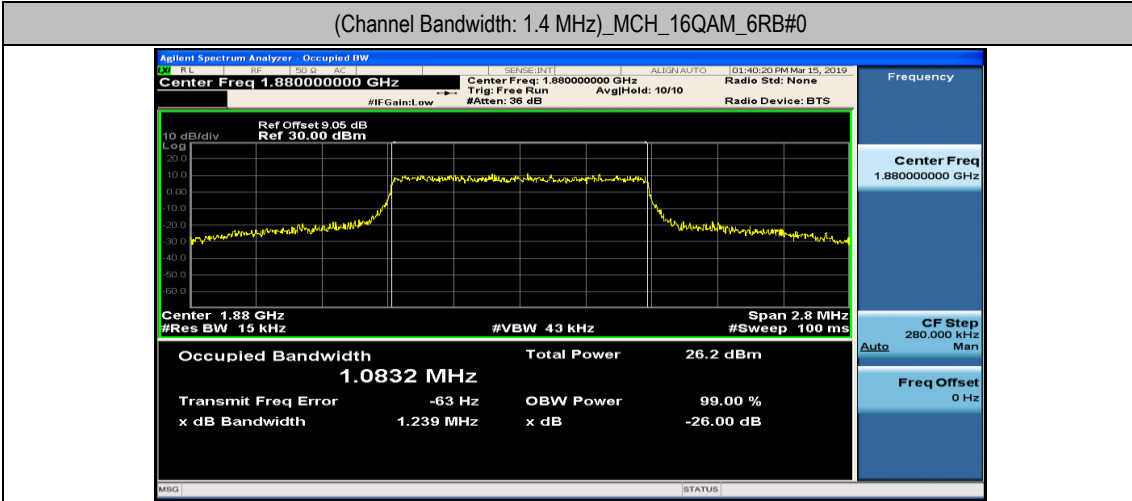

Channel Bandwidth: 20 MHz

Channel Bandwidth: 20 MHz						
Modulation	Channel	RB Configuration		Occupied Bandwidth (MHz)	26dB Bandwidth (MHz)	Verdict
		Size	Offset			
QPSK	LCH	100	0	17.882	18.78	PASS
	MCH	100	0	17.883	18.69	PASS
	HCH	100	0	17.906	20.30	PASS
16QAM	LCH	100	0	17.868	18.68	PASS
	MCH	100	0	17.847	18.65	PASS
	HCH	100	0	17.884	19.08	PASS

Test Graphs

Channel Bandwidth: 1.4 MHz

(Channel Bandwidth: 1.4 MHz)_LCH_16QAM_6RB#0

(Channel Bandwidth: 1.4 MHz)_MCH_16QAM_6RB#0

(Channel Bandwidth: 1.4 MHz)_HCH_16QAM_6RB#0

Channel Bandwidth: 3 MHz

(Channel Bandwidth: 3 MHz)_LCH_16QAM_15RB#0