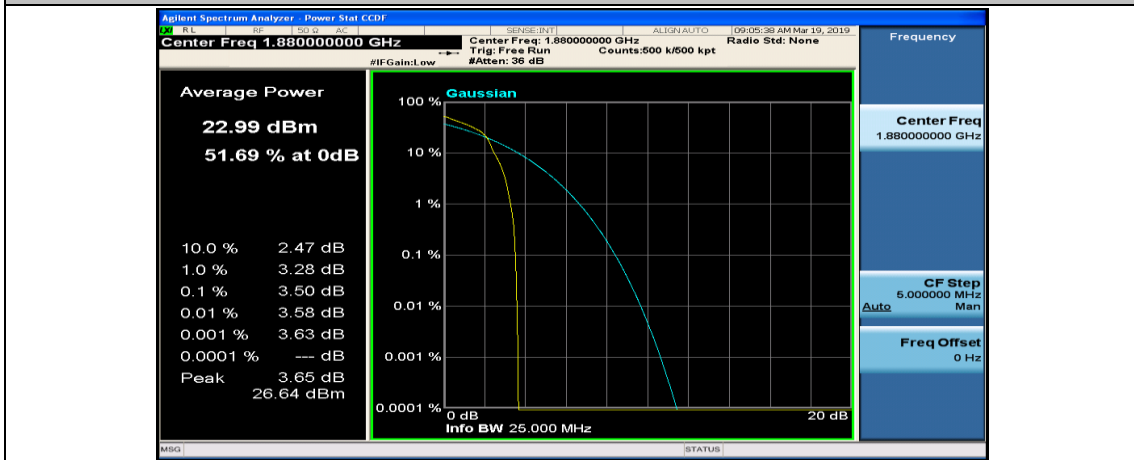

(Channel Bandwidth:20 MHz)_LCH_16QAM_50RB#0

(Channel Bandwidth:20 MHz)_LCH_16QAM_50RB#25

(Channel Bandwidth:20 MHz)_LCH_16QAM_50RB#50

(Channel Bandwidth:20 MHz)_LCH_16QAM_100RB#0

(Channel Bandwidth:20 MHz)_MCH_16QAM_1RB#0