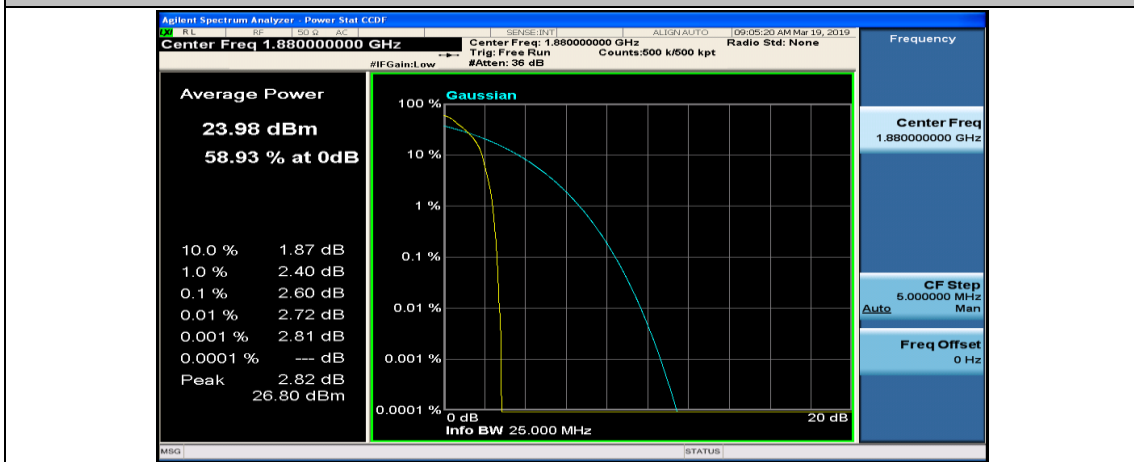

(Channel Bandwidth:20 MHz)_LCH_QPSK_50RB#25

(Channel Bandwidth:20 MHz)_LCH_QPSK_50RB#50

(Channel Bandwidth:20 MHz)_LCH_QPSK_100RB#0

(Channel Bandwidth:20 MHz)_MCH_QPSK_1RB#0

(Channel Bandwidth:20 MHz)_MCH_QPSK_1RB#49