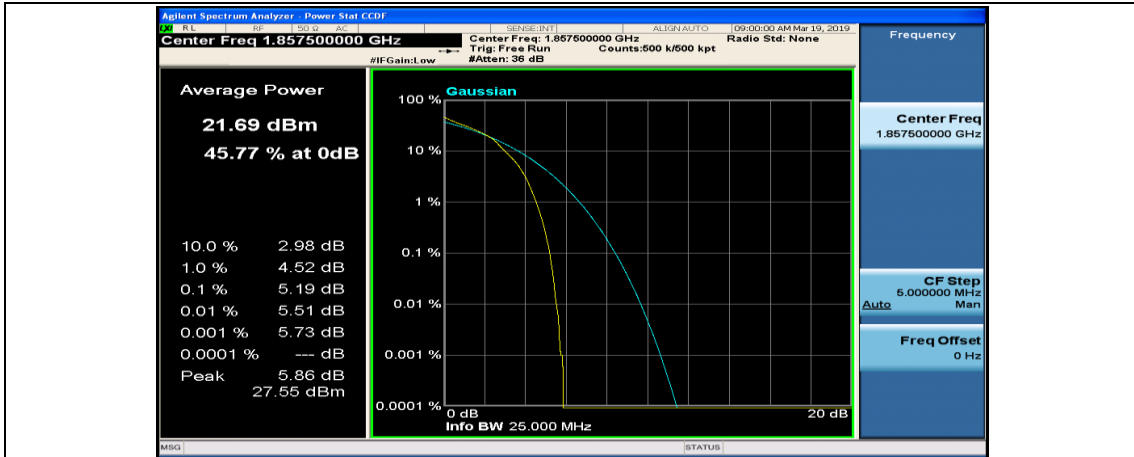

(Channel Bandwidth:15 MHz)_LCH_16QAM_1RB#0

(Channel Bandwidth:15 MHz)_LCH_16QAM_1RB#37

(Channel Bandwidth:15 MHz)_LCH_16QAM_1RB#74

(Channel Bandwidth:15 MHz)_LCH_16QAM_37RB#0

(Channel Bandwidth:15 MHz)_LCH_16QAM_37RB#18