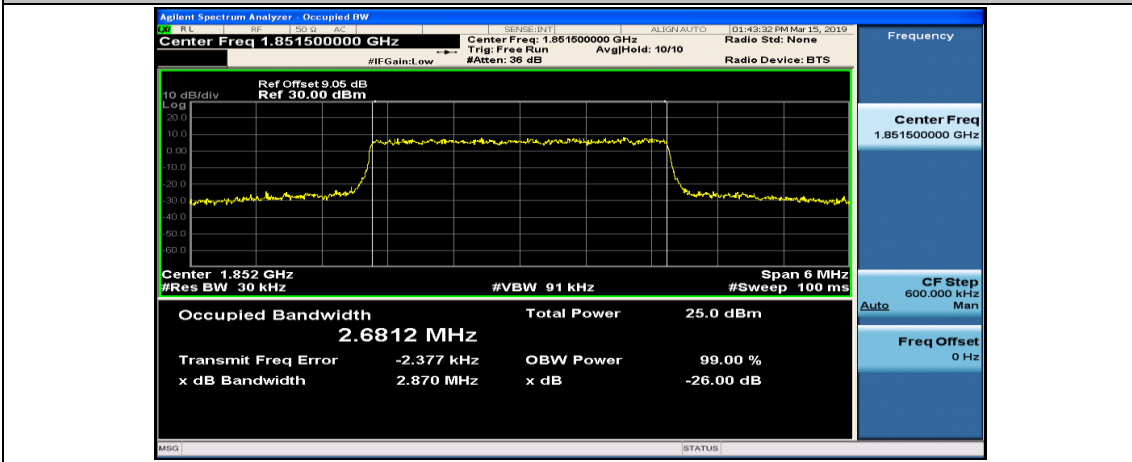

Test Graphs

Channel Bandwidth: 1.4 MHz

(Channel Bandwidth: 1.4 MHz)_LCH_16QAM_6RB#0

(Channel Bandwidth: 1.4 MHz)_MCH_16QAM_6RB#0

(Channel Bandwidth: 1.4 MHz)_HCH_16QAM_6RB#0

Channel Bandwidth: 3 MHz

(Channel Bandwidth: 3 MHz)_LCH_16QAM_15RB#0