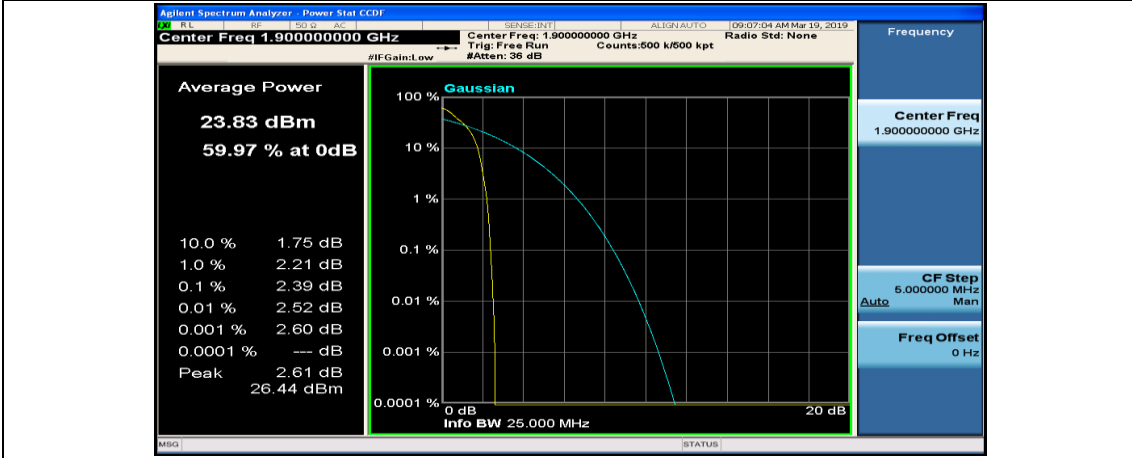

(Channel Bandwidth:20 MHz)_HCH_QPSK_1RB#99