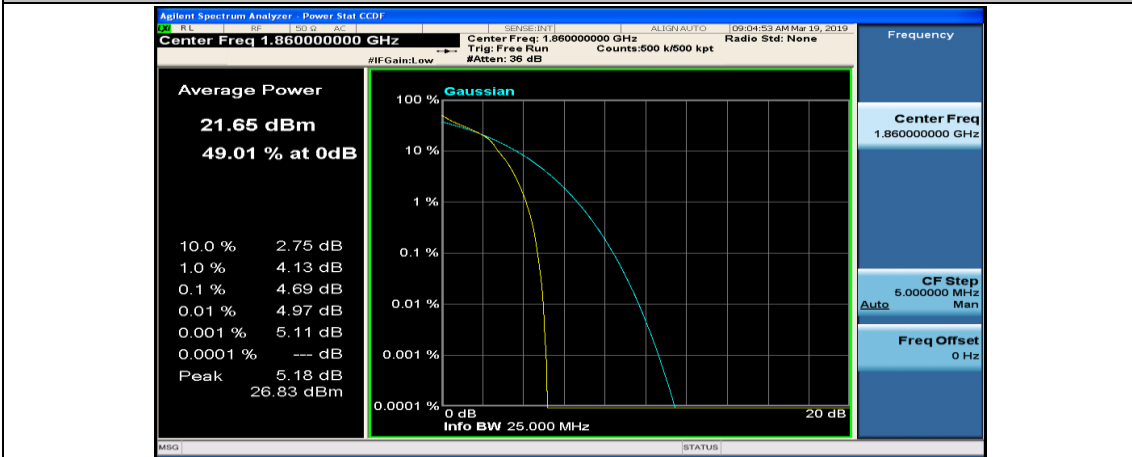

(Channel Bandwidth:20 MHz)_LCH_16QAM_50RB#50