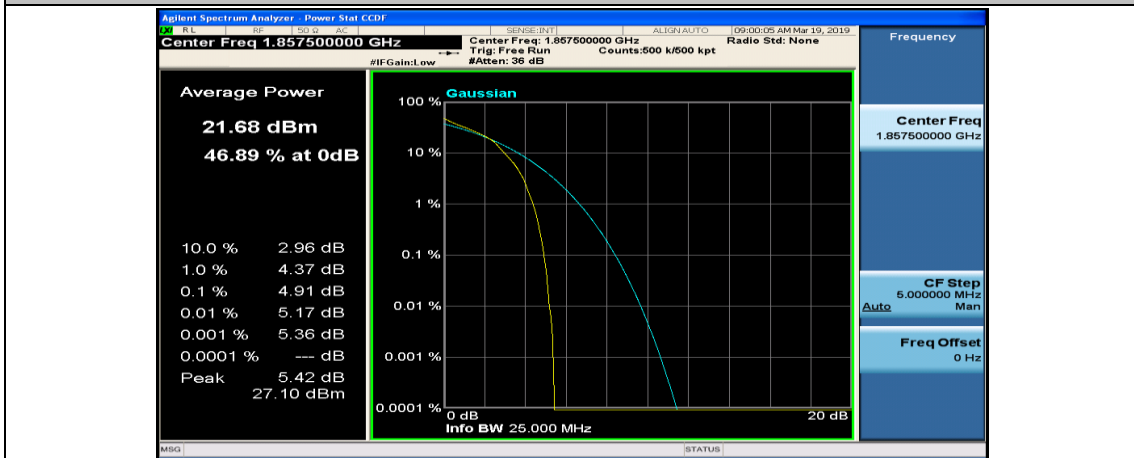

(Channel Bandwidth:15 MHz)_LCH_16QAM_1RB#0

(Channel Bandwidth:15 MHz)_LCH_16QAM_1RB#37

(Channel Bandwidth:15 MHz)_LCH_16QAM_1RB#74

(Channel Bandwidth:15 MHz)_LCH_16QAM_37RB#0

(Channel Bandwidth:15 MHz)_LCH_16QAM_37RB#18