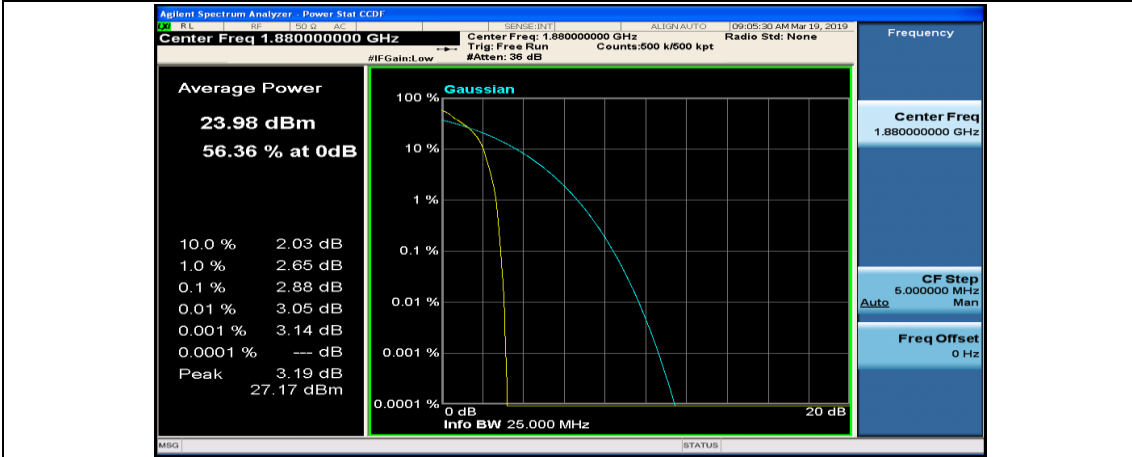

(Channel Bandwidth:20 MHz)_MCH_QPSK_1RB#99