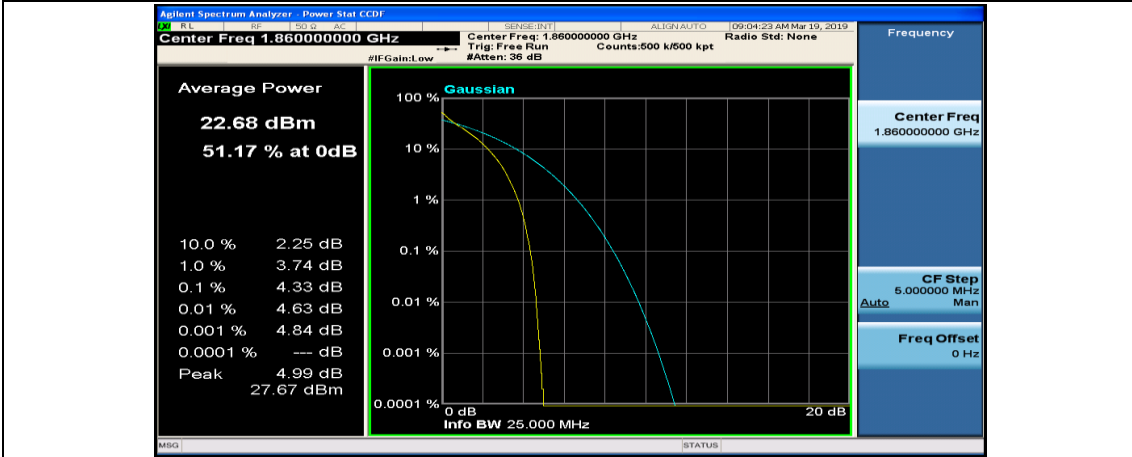

(Channel Bandwidth:15 MHz)_HCH_16QAM_75RB#0

Channel Bandwidth: 20 MHz

(Channel Bandwidth:20 MHz)_LCH_QPSK_1RB#0

(Channel Bandwidth:20 MHz)_LCH_QPSK_1RB#49

(Channel Bandwidth:20 MHz)_LCH_QPSK_1RB#99

(Channel Bandwidth:20 MHz)_LCH_QPSK_50RB#0