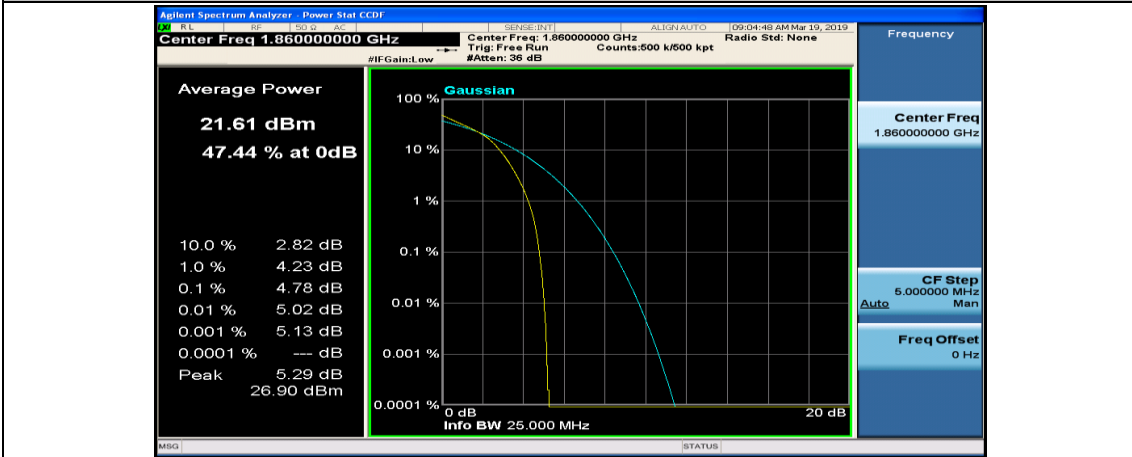

(Channel Bandwidth:20 MHz)_LCH_16QAM_50RB#25