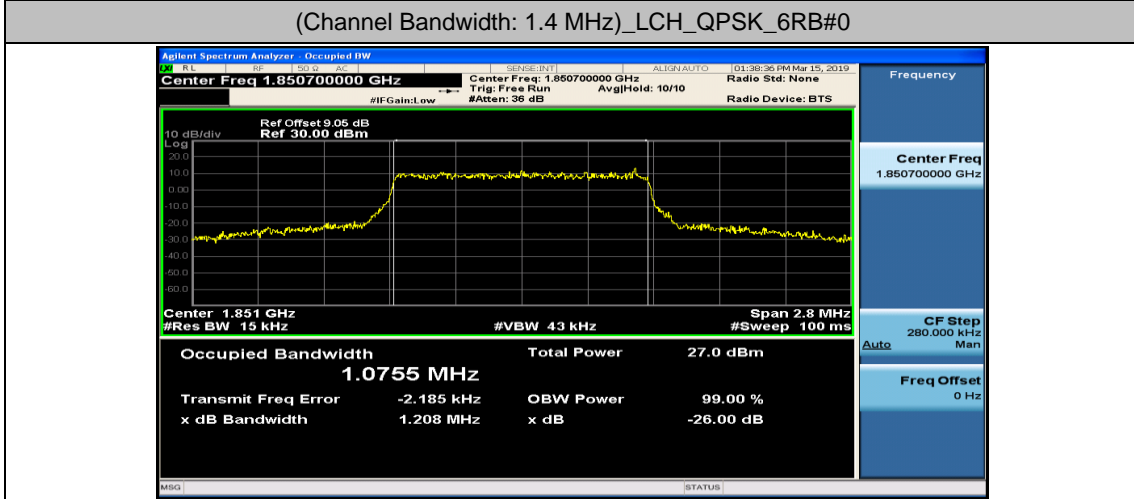

Test Graphs

Channel Bandwidth: 1.4 MHz