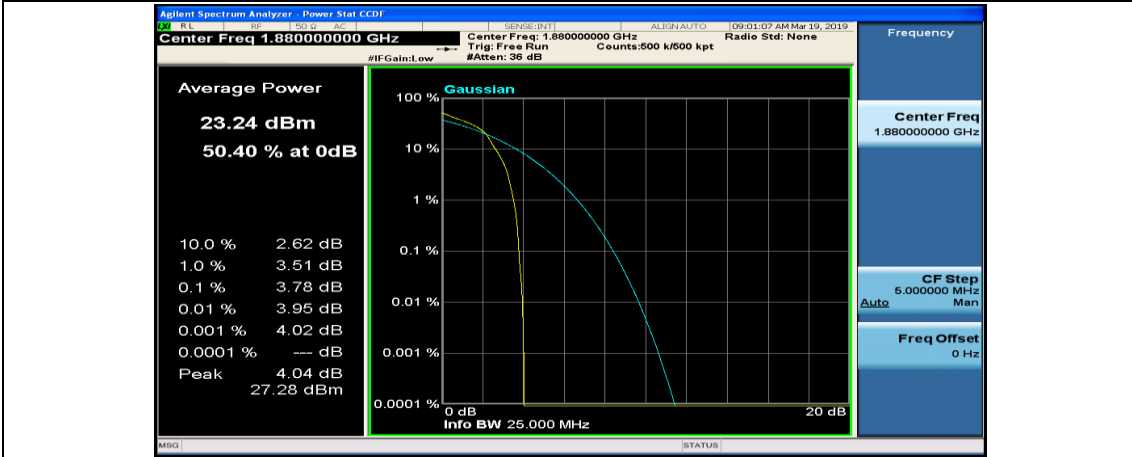

(Channel Bandwidth:15 MHz)_LCH_16QAM_37RB#38

(Channel Bandwidth:15 MHz)_LCH_16QAM_75RB#0

(Channel Bandwidth: 15 MHz)_MCH_16QAM_1RB#0

(Channel Bandwidth: 15 MHz)_MCH_16QAM_1RB#37

(Channel Bandwidth: 15 MHz)_MCH_16QAM_1RB#74