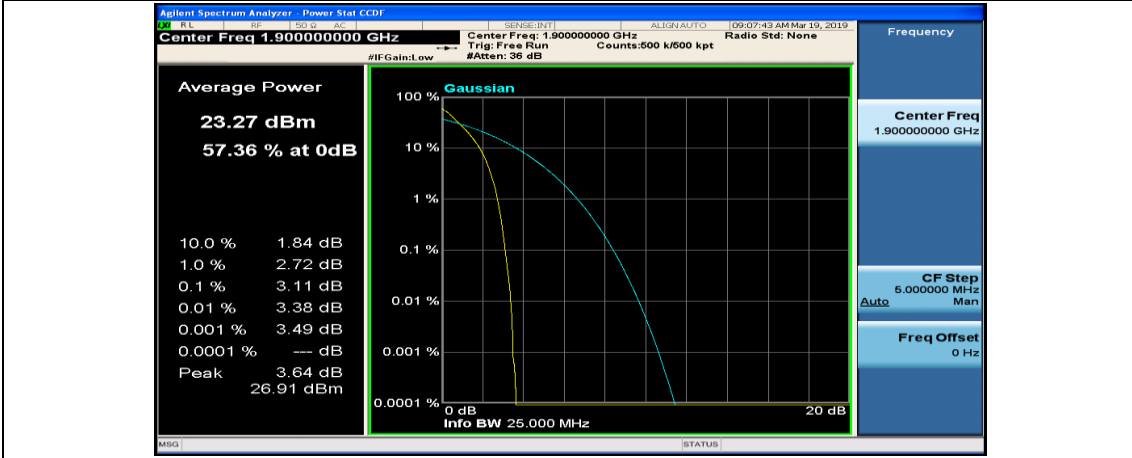

(Channel Bandwidth:20 MHz)_HCH_QPSK_50RB#50