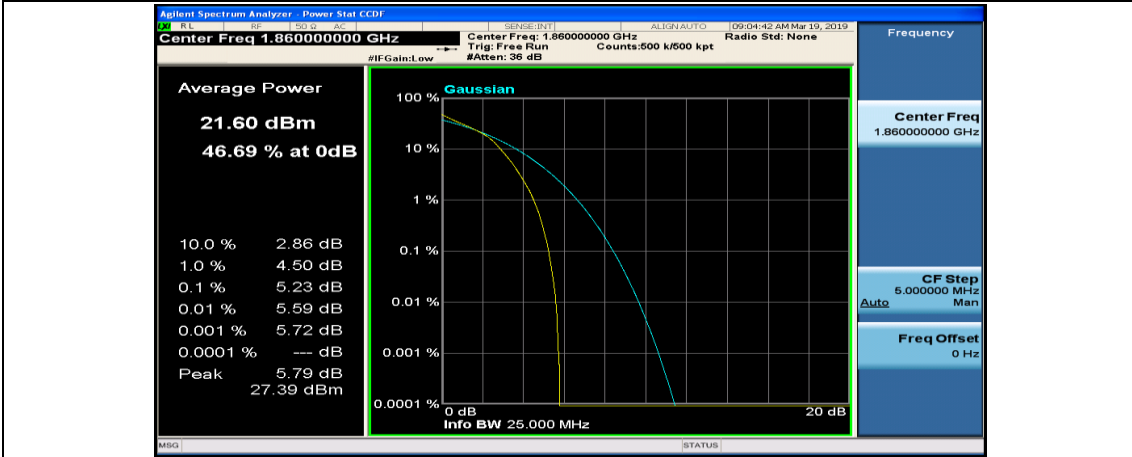

(Channel Bandwidth:20 MHz)_LCH_16QAM_50RB#0