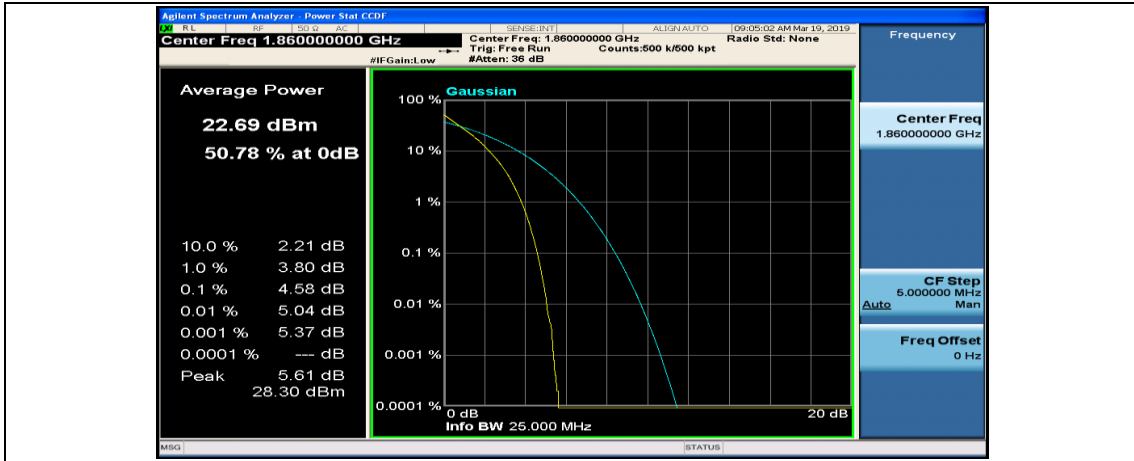

(Channel Bandwidth:20 MHz)_LCH_QPSK_100RB#0