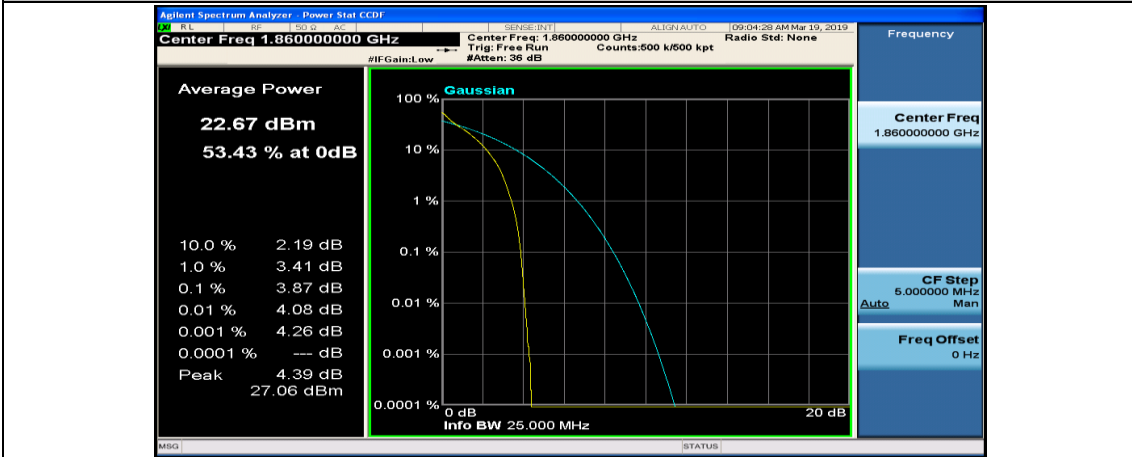

(Channel Bandwidth:20 MHz)_LCH_QPSK_50RB#25