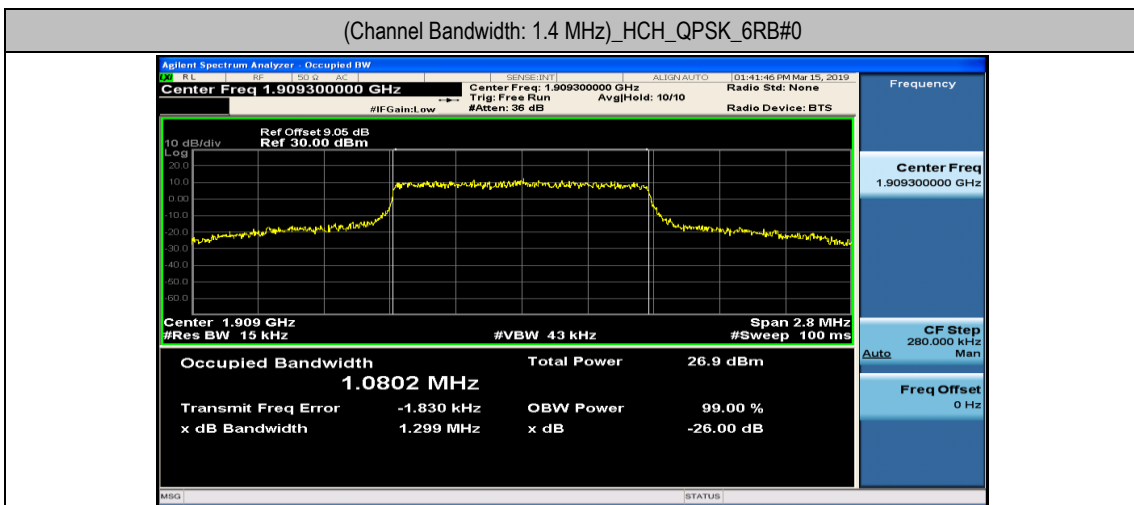

Test Graphs

Channel Bandwidth: 1.4 MHz