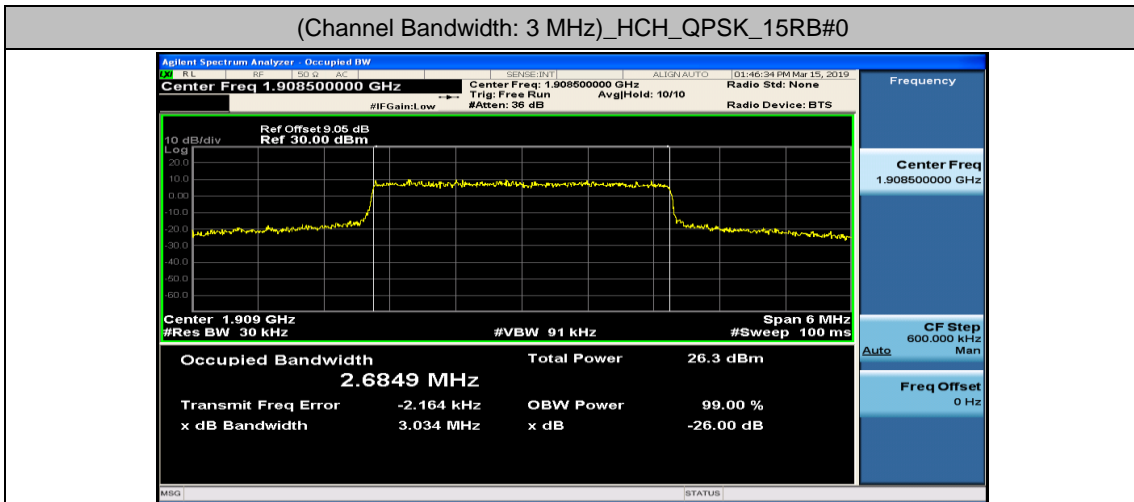

Channel Bandwidth: 20 MHz

Channel Bandwidth: 20 MHz						
Modulation	Channel	RB Configuration		Occupied Bandwidth (MHz)	26dB Bandwidth (MHz)	Verdict
		Size	Offset			
QPSK	LCH	100	0	17.882	18.78	PASS
	MCH	100	0	17.883	18.69	PASS
	HCH	100	0	17.906	20.30	PASS
16QAM	LCH	100	0	17.868	18.68	PASS
	MCH	100	0	17.847	18.65	PASS
	HCH	100	0	17.884	19.08	PASS

Test Graphs

Channel Bandwidth: 1.4 MHz

(Channel Bandwidth: 1.4 MHz)_LCH_16QAM_6RB#0

(Channel Bandwidth: 1.4 MHz)_MCH_16QAM_6RB#0

(Channel Bandwidth: 1.4 MHz)_HCH_16QAM_6RB#0

Channel Bandwidth: 3 MHz

(Channel Bandwidth: 3 MHz)_LCH_16QAM_15RB#0