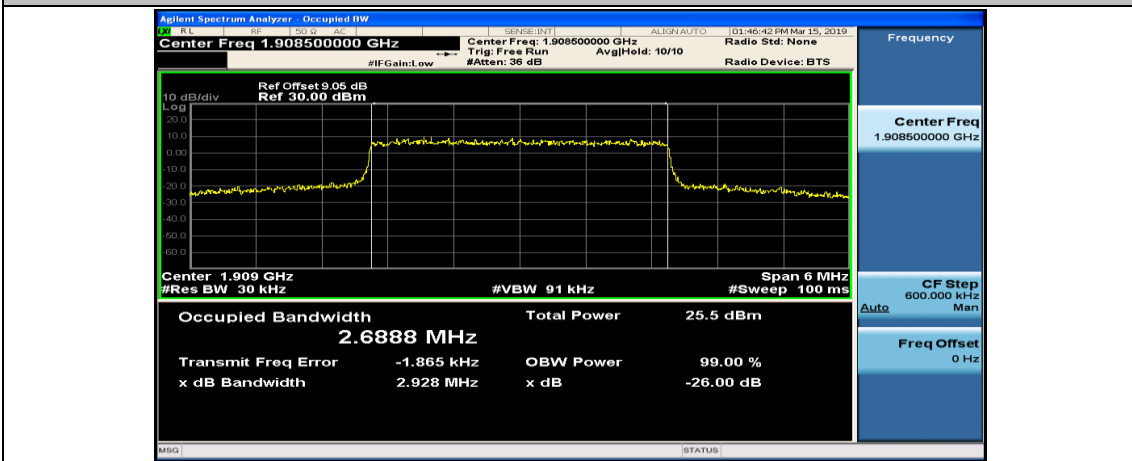

(Channel Bandwidth: 3 MHz)_HCH_16QAM_15RB#0