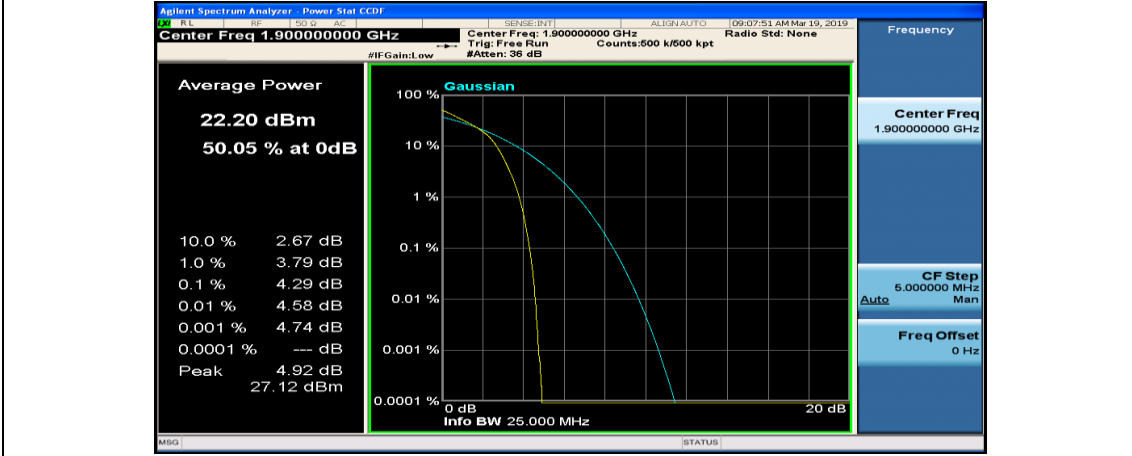

(Channel Bandwidth:20 MHz)_MCH_16QAM_100RB#0

(Channel Bandwidth:20 MHz)_HCH_16QAM_1RB#0

(Channel Bandwidth:20 MHz)_HCH_16QAM_1RB#49

(Channel Bandwidth:20 MHz)_HCH_16QAM_1RB#99

(Channel Bandwidth:20 MHz)_HCH_16QAM_50RB#0