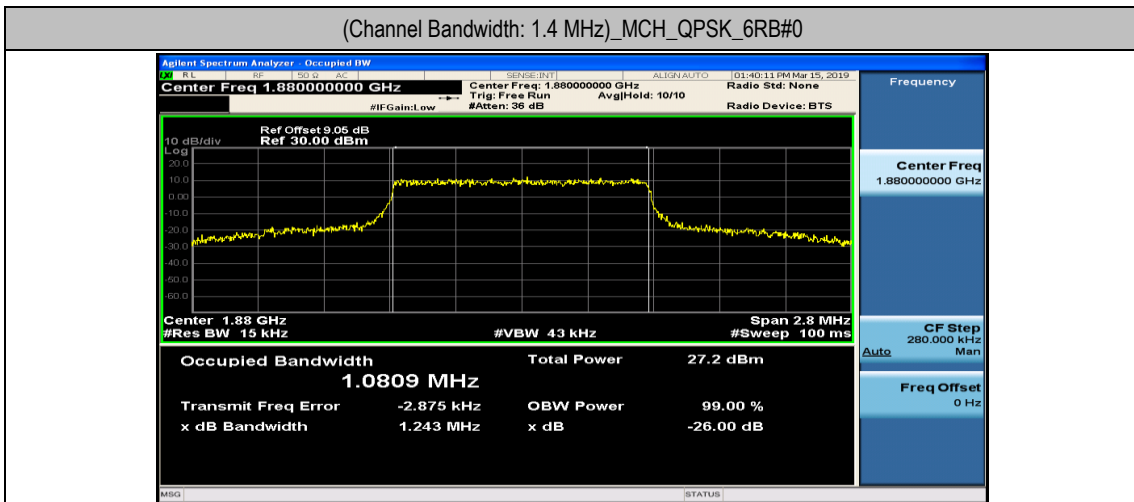

Test Graphs

Channel Bandwidth: 1.4 MHz