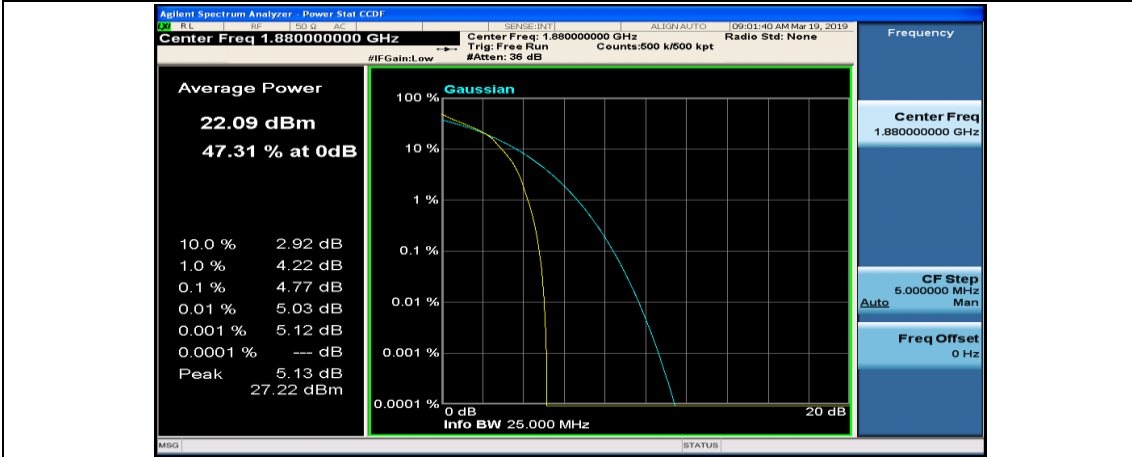

(Channel Bandwidth:15 MHz)_MCH_16QAM_37RB#18