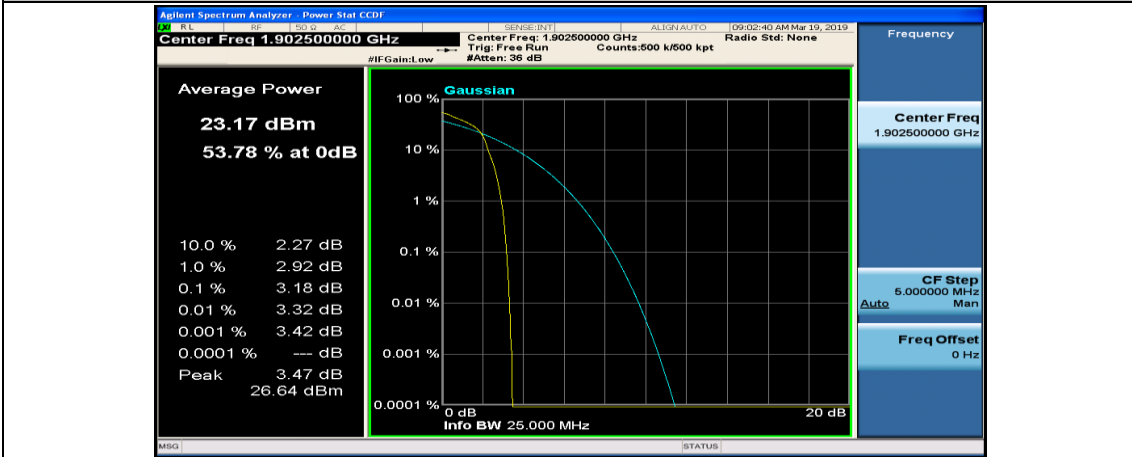

(Channel Bandwidth:15 MHz)_HCH_16QAM_1RB#74