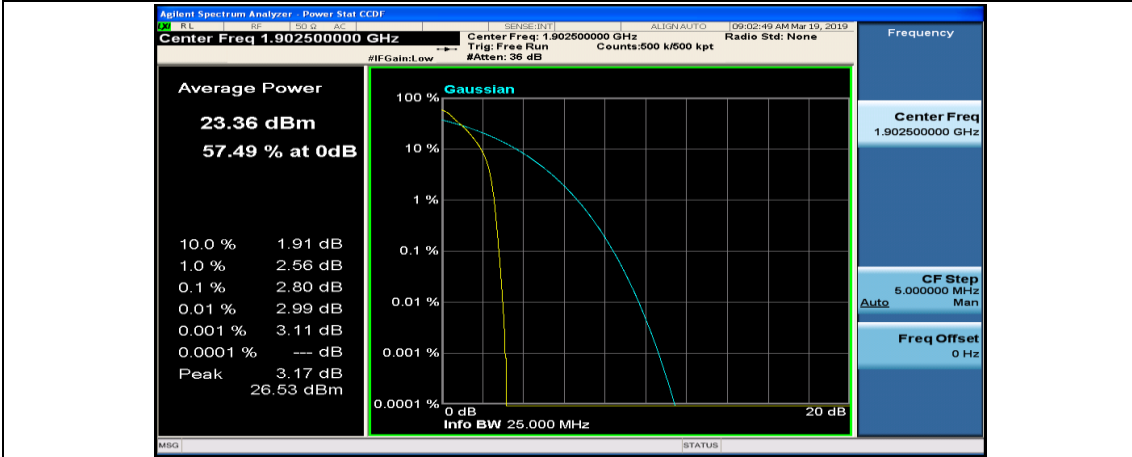

(Channel Bandwidth:15 MHz)_HCH_QPSK_37RB#0