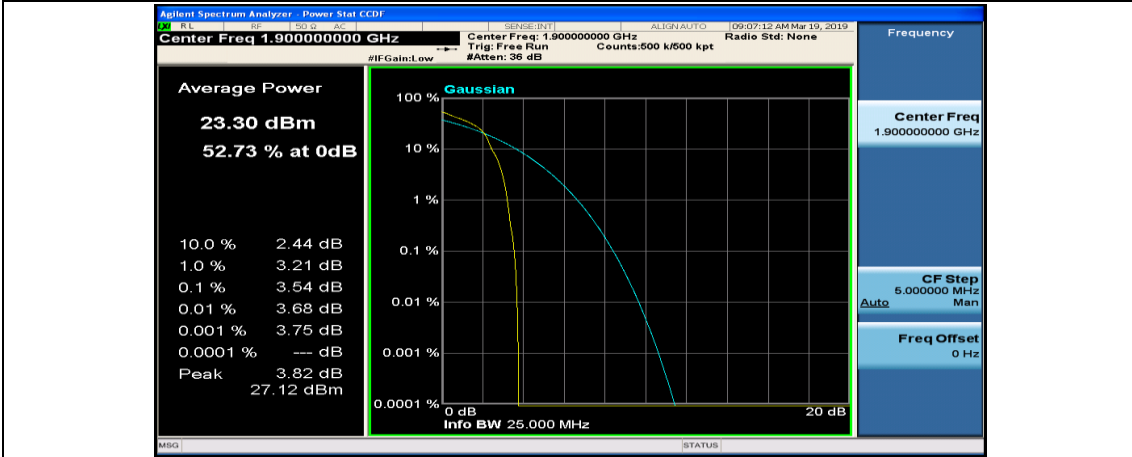

(Channel Bandwidth:20 MHz)_HCH_16QAM_1RB#0