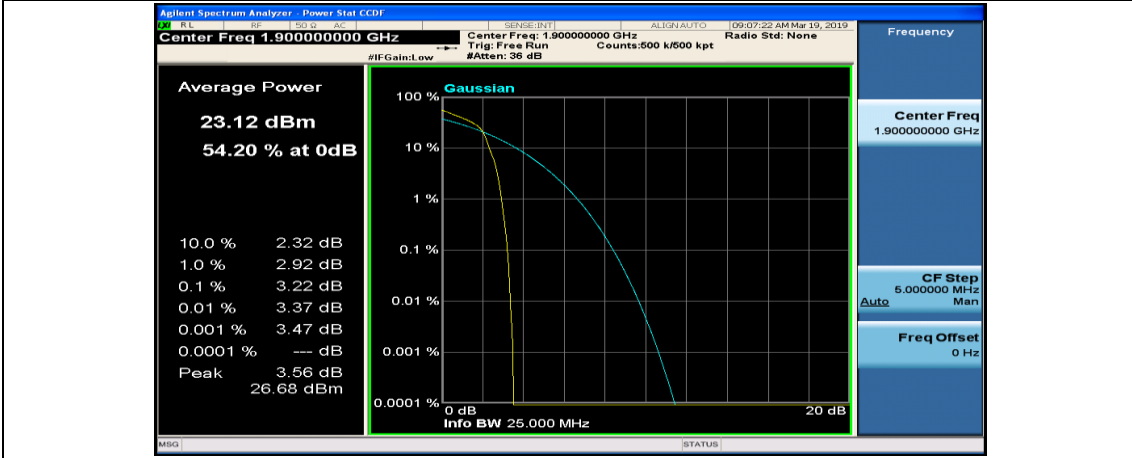

(Channel Bandwidth:20 MHz)_MCH_16QAM_100RB#0

(Channel Bandwidth:20 MHz)_HCH_16QAM_1RB#0

(Channel Bandwidth:20 MHz)_HCH_16QAM_1RB#49

(Channel Bandwidth:20 MHz)_HCH_16QAM_1RB#99

(Channel Bandwidth:20 MHz)_HCH_16QAM_50RB#0