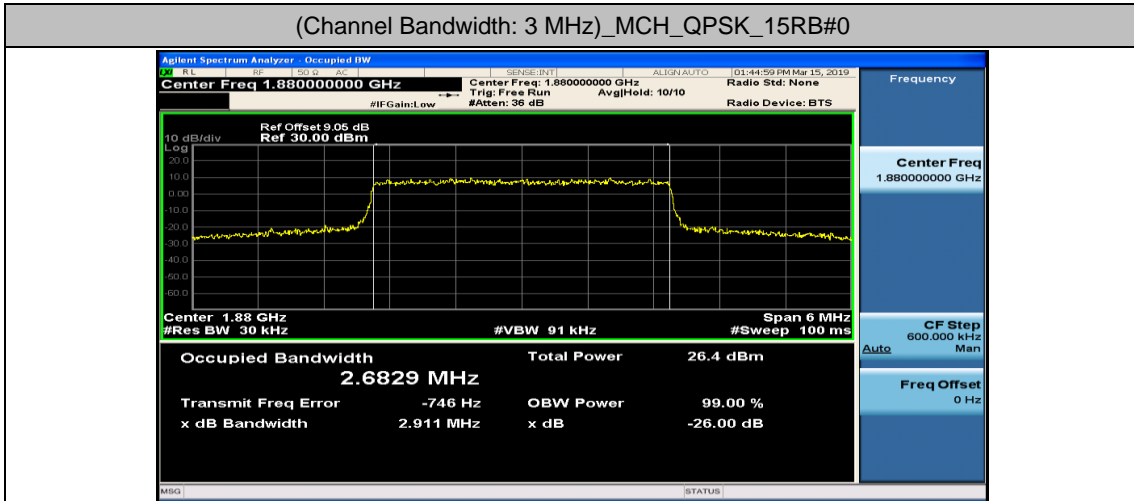

Channel Bandwidth: 20 MHz

Channel Bandwidth: 20 MHz						
Modulation	Channel	RB Configuration		Occupied Bandwidth (MHz)	26dB Bandwidth (MHz)	Verdict
		Size	Offset			
QPSK	LCH	100	0	17.882	18.78	PASS
	MCH	100	0	17.883	18.69	PASS
	HCH	100	0	17.906	20.30	PASS
16QAM	LCH	100	0	17.868	18.68	PASS
	MCH	100	0	17.847	18.65	PASS
	HCH	100	0	17.884	19.08	PASS

Test Graphs

Channel Bandwidth: 1.4 MHz

(Channel Bandwidth: 1.4 MHz)_LCH_16QAM_6RB#0

(Channel Bandwidth: 1.4 MHz)_MCH_16QAM_6RB#0

(Channel Bandwidth: 1.4 MHz)_HCH_16QAM_6RB#0

Channel Bandwidth: 3 MHz

(Channel Bandwidth: 3 MHz)_LCH_16QAM_15RB#0