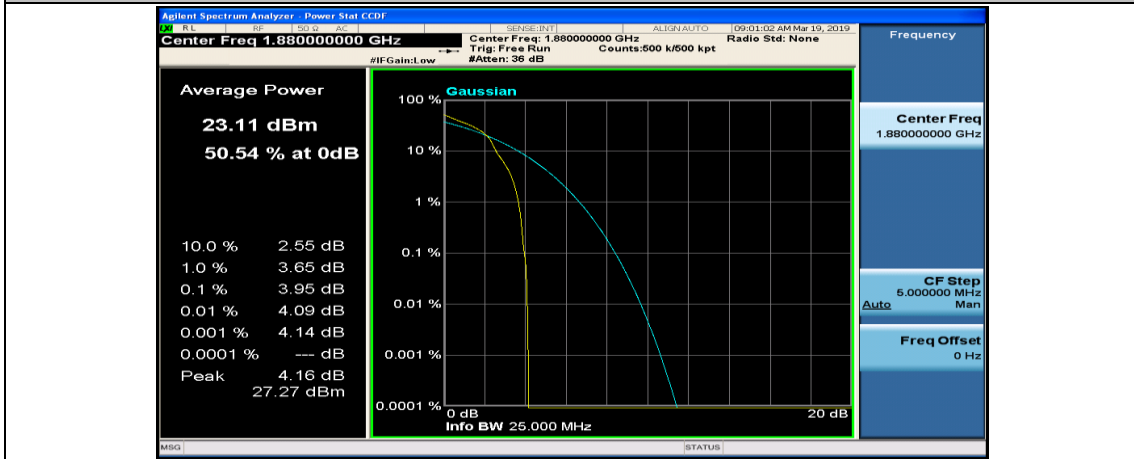

(Channel Bandwidth:15 MHz)_LCH_16QAM_37RB#38

(Channel Bandwidth:15 MHz)_LCH_16QAM_75RB#0

(Channel Bandwidth: 15 MHz)_MCH_16QAM_1RB#0

(Channel Bandwidth: 15 MHz)_MCH_16QAM_1RB#37

(Channel Bandwidth: 15 MHz)_MCH_16QAM_1RB#74