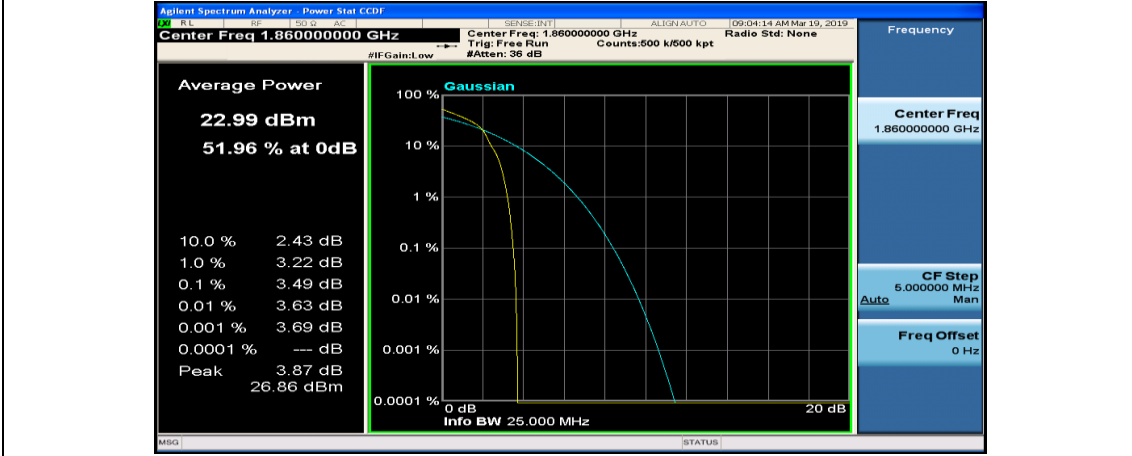

(Channel Bandwidth:20 MHz)_HCH_QPSK_50RB#50

(Channel Bandwidth:20 MHz)_HCH_QPSK_100RB#0

(Channel Bandwidth:20 MHz)_LCH_16QAM_1RB#0

(Channel Bandwidth:20 MHz)_LCH_16QAM_1RB#49

(Channel Bandwidth:20 MHz)_LCH_16QAM_1RB#99