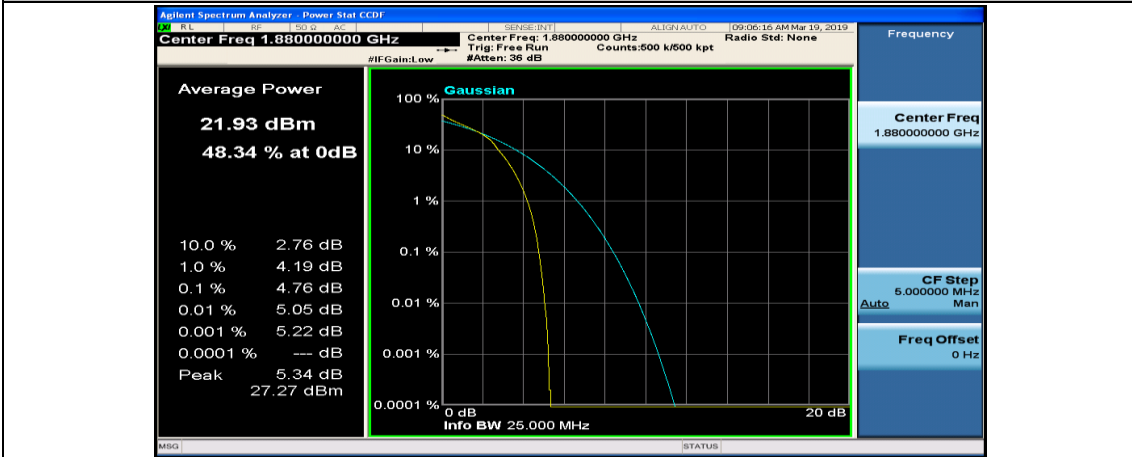

(Channel Bandwidth:20 MHz)_MCH_16QAM_50RB#0