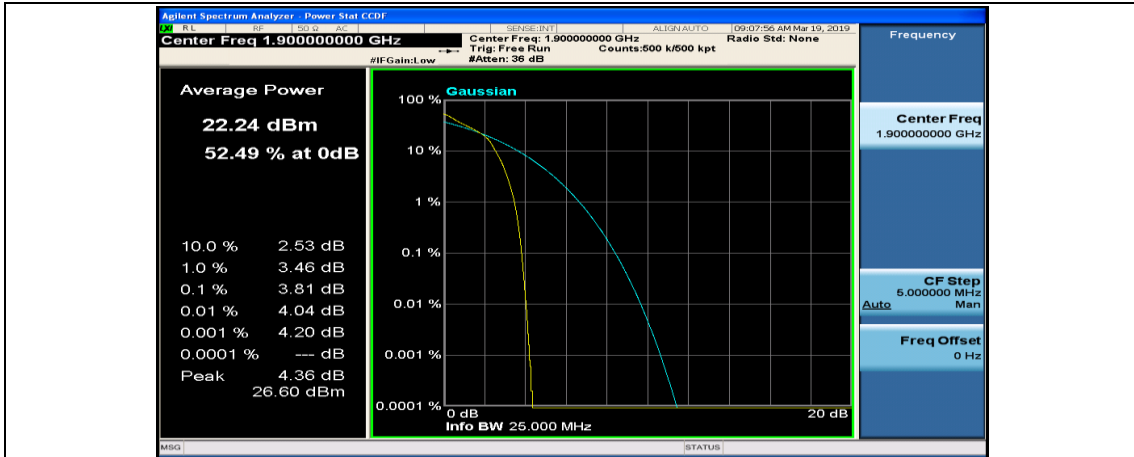

(Channel Bandwidth:20 MHz)_HCH_16QAM_50RB#25