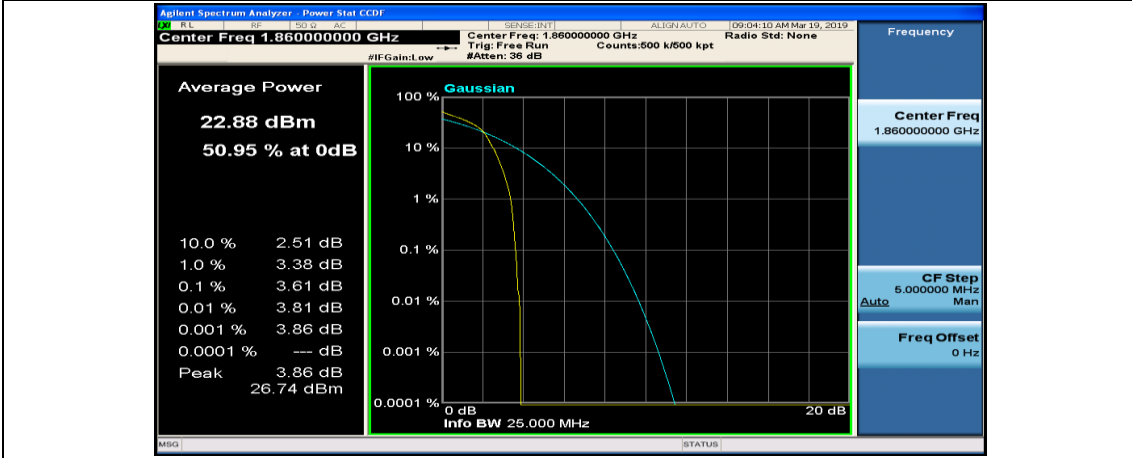

(Channel Bandwidth:20 MHz)_HCH_QPSK_50RB#50

(Channel Bandwidth:20 MHz)_HCH_QPSK_100RB#0

(Channel Bandwidth:20 MHz)_LCH_16QAM_1RB#0

(Channel Bandwidth:20 MHz)_LCH_16QAM_1RB#49

(Channel Bandwidth:20 MHz)_LCH_16QAM_1RB#99