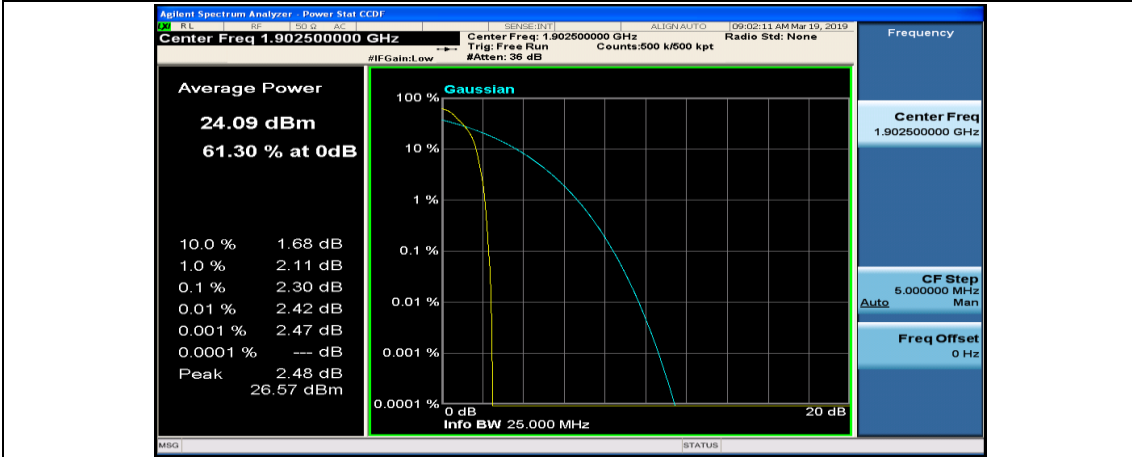

(Channel Bandwidth:15 MHz)_MCH_QPSK_37RB#18

(Channel Bandwidth:15 MHz)_MCH_QPSK_37RB#38

(Channel Bandwidth:15 MHz)_MCH_QPSK_75RB#0

(Channel Bandwidth:15 MHz)_HCH_QPSK_1RB#0

(Channel Bandwidth:15 MHz)_HCH_QPSK_1RB#37