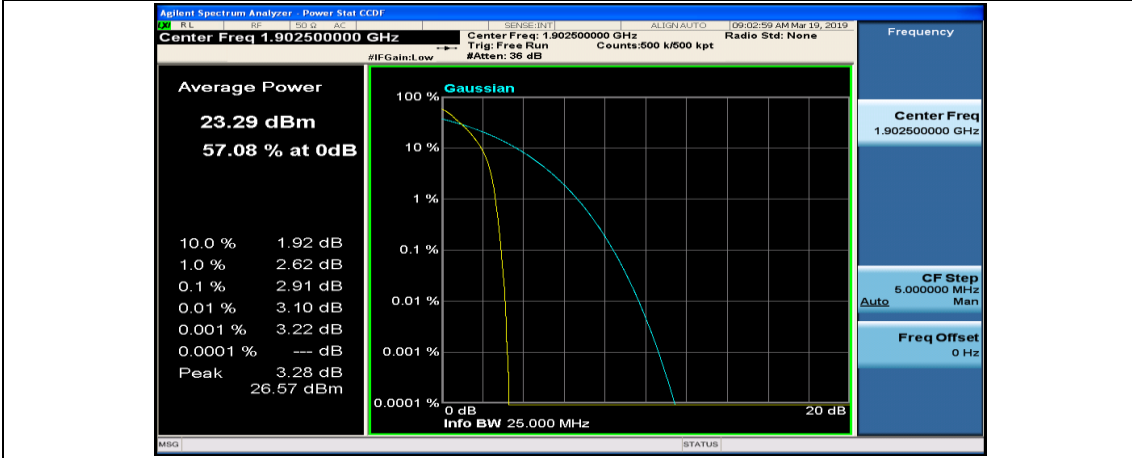

(Channel Bandwidth:15 MHz)_HCH_QPSK_1RB#74

(Channel Bandwidth:15 MHz)_HCH_QPSK_37RB#0

(Channel Bandwidth:15 MHz)_HCH_QPSK_37RB#18

(Channel Bandwidth:15 MHz)_HCH_QPSK_37RB#38

(Channel Bandwidth:15 MHz)_HCH_QPSK_75RB#0

(Channel Bandwidth:15 MHz)_LCH_16QAM_1RB#0

(Channel Bandwidth:15 MHz)_LCH_16QAM_1RB#37

(Channel Bandwidth:15 MHz)_LCH_16QAM_1RB#74

(Channel Bandwidth:15 MHz)_LCH_16QAM_37RB#0

(Channel Bandwidth:15 MHz)_LCH_16QAM_37RB#18