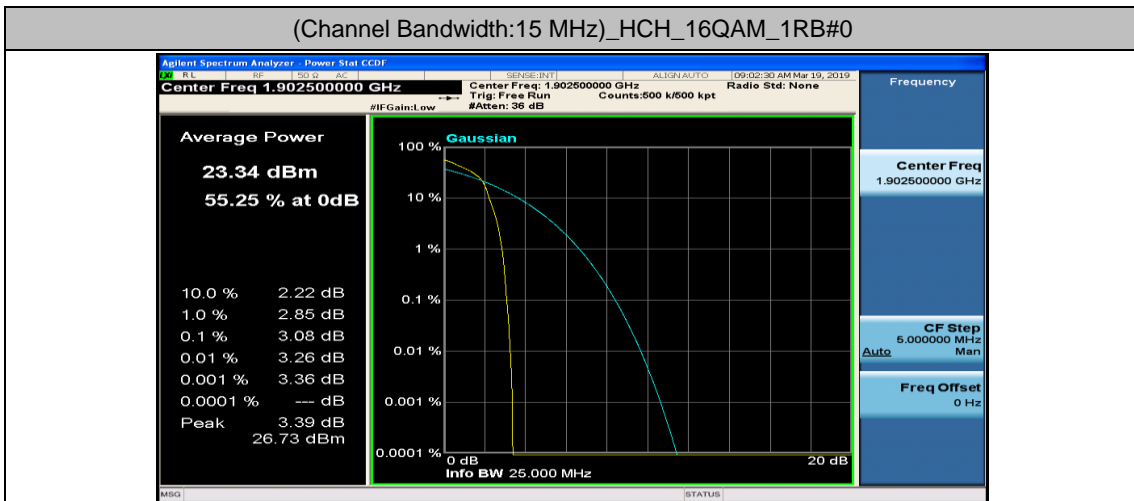

(Channel Bandwidth:15 MHz)_MCH_16QAM_37RB#0

(Channel Bandwidth:15 MHz)_MCH_16QAM_37RB#18

(Channel Bandwidth:15 MHz)_MCH_16QAM_37RB#38

(Channel Bandwidth:15 MHz)_MCH_16QAM_75RB#0

(Channel Bandwidth:15 MHz)_HCH_16QAM_1RB#0