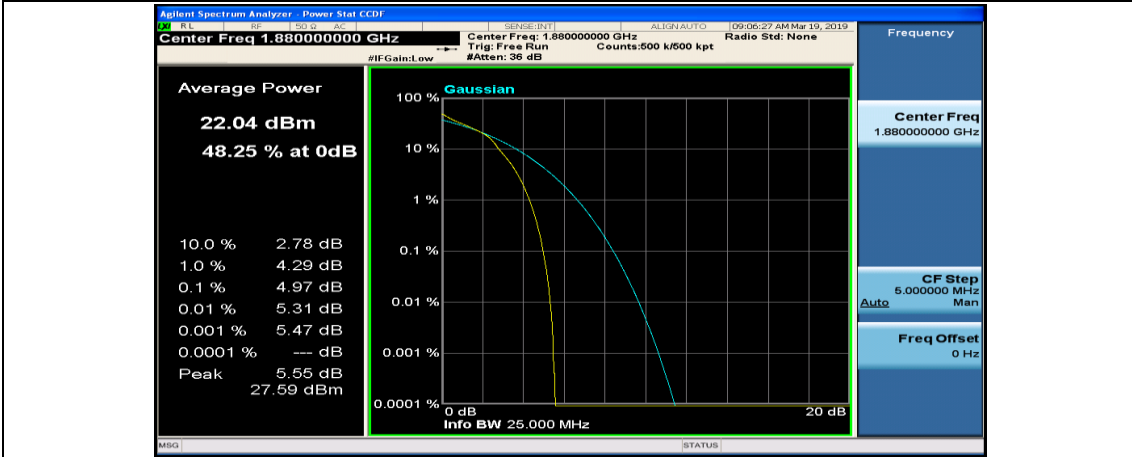

(Channel Bandwidth:20 MHz)_MCH_16QAM_1RB#49

(Channel Bandwidth:20 MHz)_MCH_16QAM_1RB#99

(Channel Bandwidth:20 MHz)_MCH_16QAM_50RB#0

(Channel Bandwidth:20 MHz)_MCH_16QAM_50RB#25

(Channel Bandwidth:20 MHz)_MCH_16QAM_50RB#50