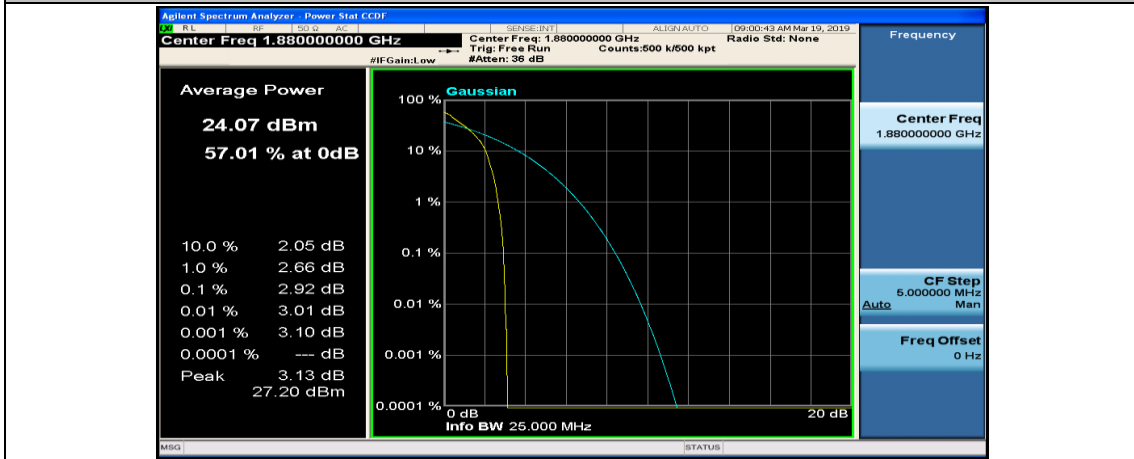

(Channel Bandwidth:15 MHz)_LCH_QPSK_1RB#37

(Channel Bandwidth:15 MHz)_LCH_QPSK_1RB#74

(Channel Bandwidth:15 MHz)_LCH_QPSK_37RB#0

(Channel Bandwidth:15 MHz)_LCH_QPSK_37RB#18

(Channel Bandwidth:15 MHz)_LCH_QPSK_37RB#38

(Channel Bandwidth:15 MHz)_LCH_QPSK_75RB#0

(Channel Bandwidth:15 MHz)_MCH_QPSK_1RB#0

(Channel Bandwidth:15 MHz)_MCH_QPSK_1RB#37

(Channel Bandwidth:15 MHz)_MCH_QPSK_1RB#74

(Channel Bandwidth:15 MHz)_MCH_QPSK_37RB#0