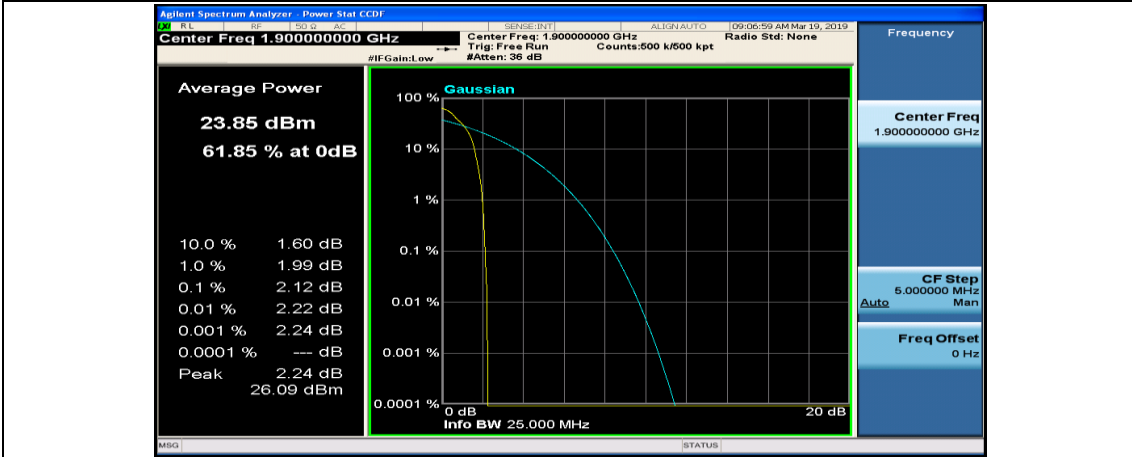

(Channel Bandwidth:20 MHz)_HCH_QPSK_1RB#49