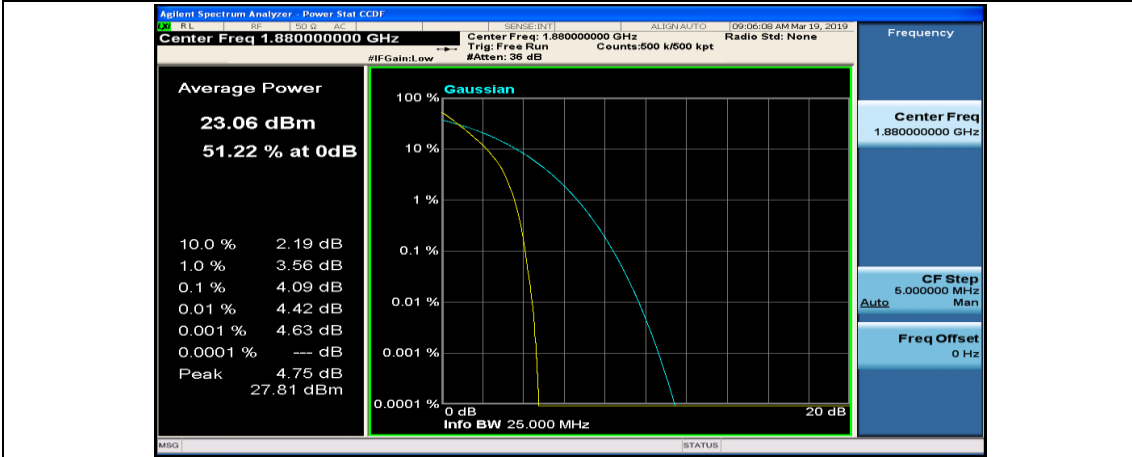

(Channel Bandwidth:20 MHz)_MCH_QPSK_1RB#99

(Channel Bandwidth:20 MHz)_MCH_QPSK_50RB#0

(Channel Bandwidth:20 MHz)_MCH_QPSK_50RB#25

(Channel Bandwidth:20 MHz)_MCH_QPSK_50RB#50

(Channel Bandwidth:20 MHz)_MCH_QPSK_100RB#0