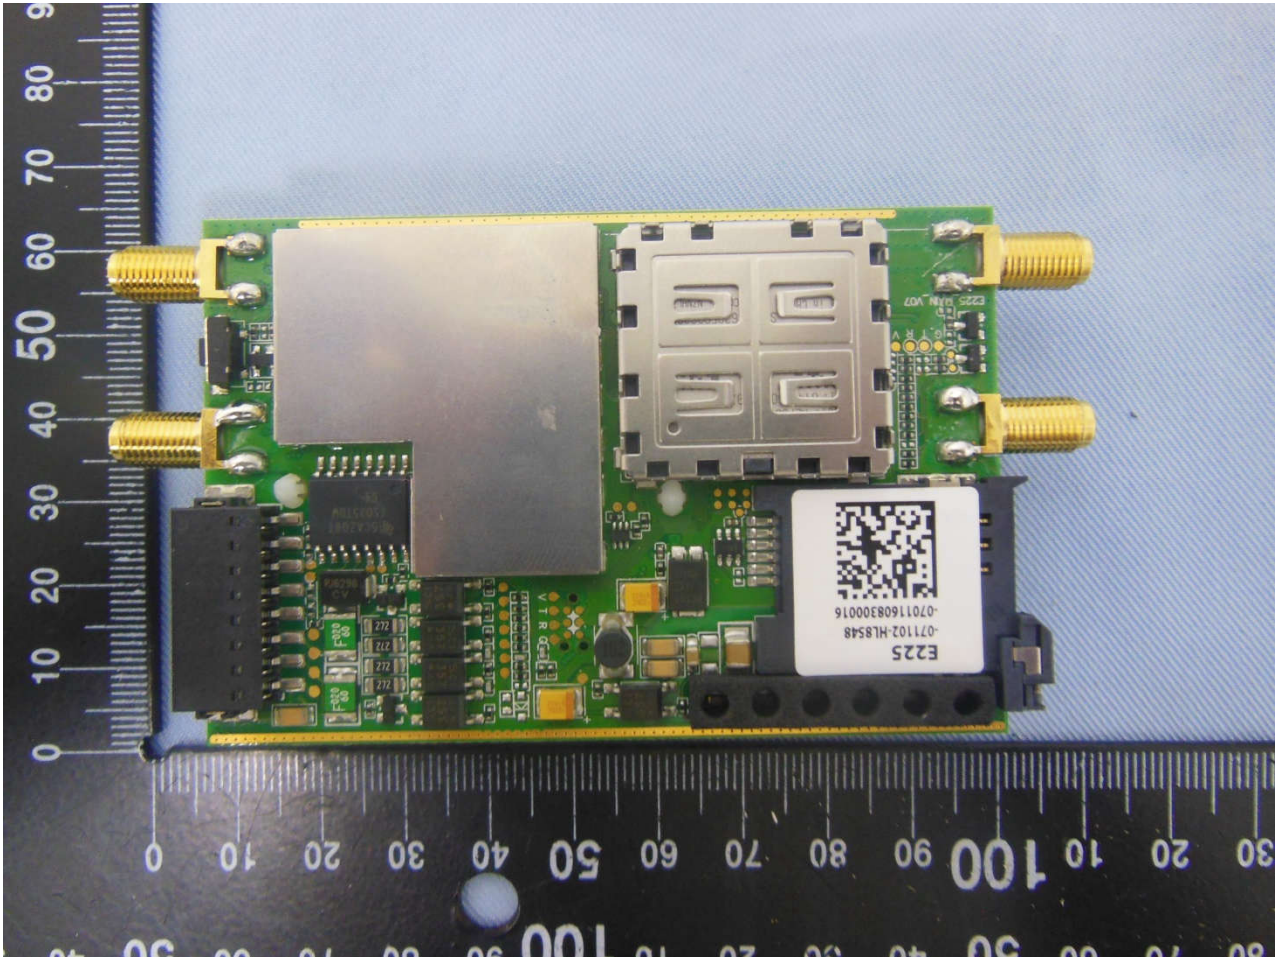

3. Internal Photograph of EUT

Brand Name: Maestro / Model Name: E228#245DH#25 / Marketing Name: E228

Brand Name: Maestro / Model Name: E228#245DH#25 / Marketing Name: E228

Brand Name: Maestro / Model Name: E228#245DH#25 / Marketing Name: E228

Brand Name: Maestro / Model Name: E228#245DH#25 / Marketing Name: E228

Brand Name: Maestro / Model Name: E228#245DH#25 / Marketing Name: E228

Brand Name: Maestro / Model Name: E228#245DH#25 / Marketing Name: E228