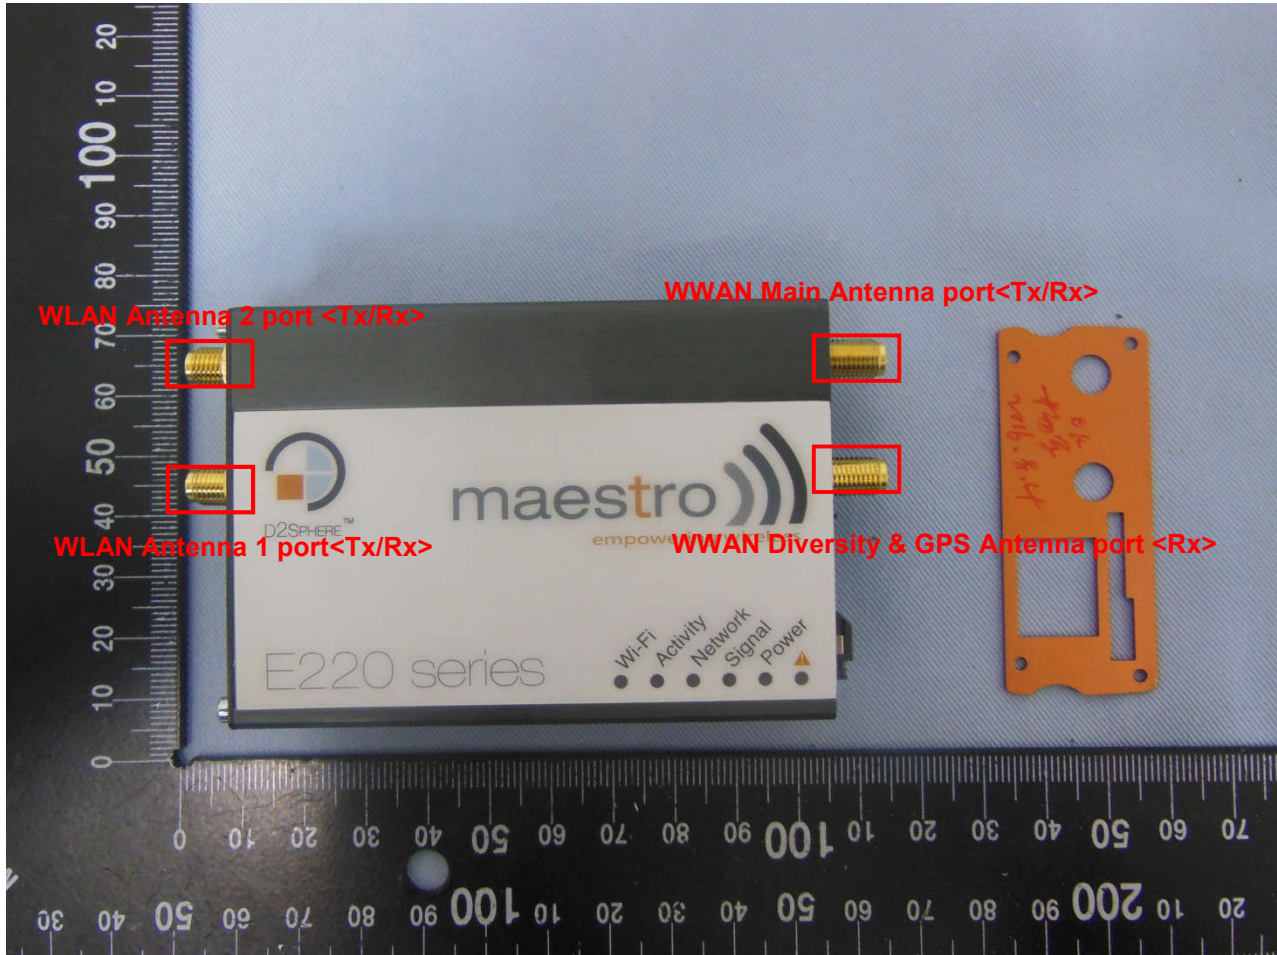

3. Internal Photograph of EUT

Brand Name: Maestro / Model Name: E228#245DH#25 / Marketing Name: E228

Brand Name: Maestro / Model Name: E228#245DH#25 / Marketing Name: E228

Brand Name: Maestro / Model Name: E228#245DH#25 / Marketing Name: E228

Brand Name: Maestro / Model Name: E228#245DH#25 / Marketing Name: E228

Brand Name: Maestro / Model Name: E228#245DH#25 / Marketing Name: E228

Brand Name: Maestro / Model Name: E228#245DH#25 / Marketing Name: E228