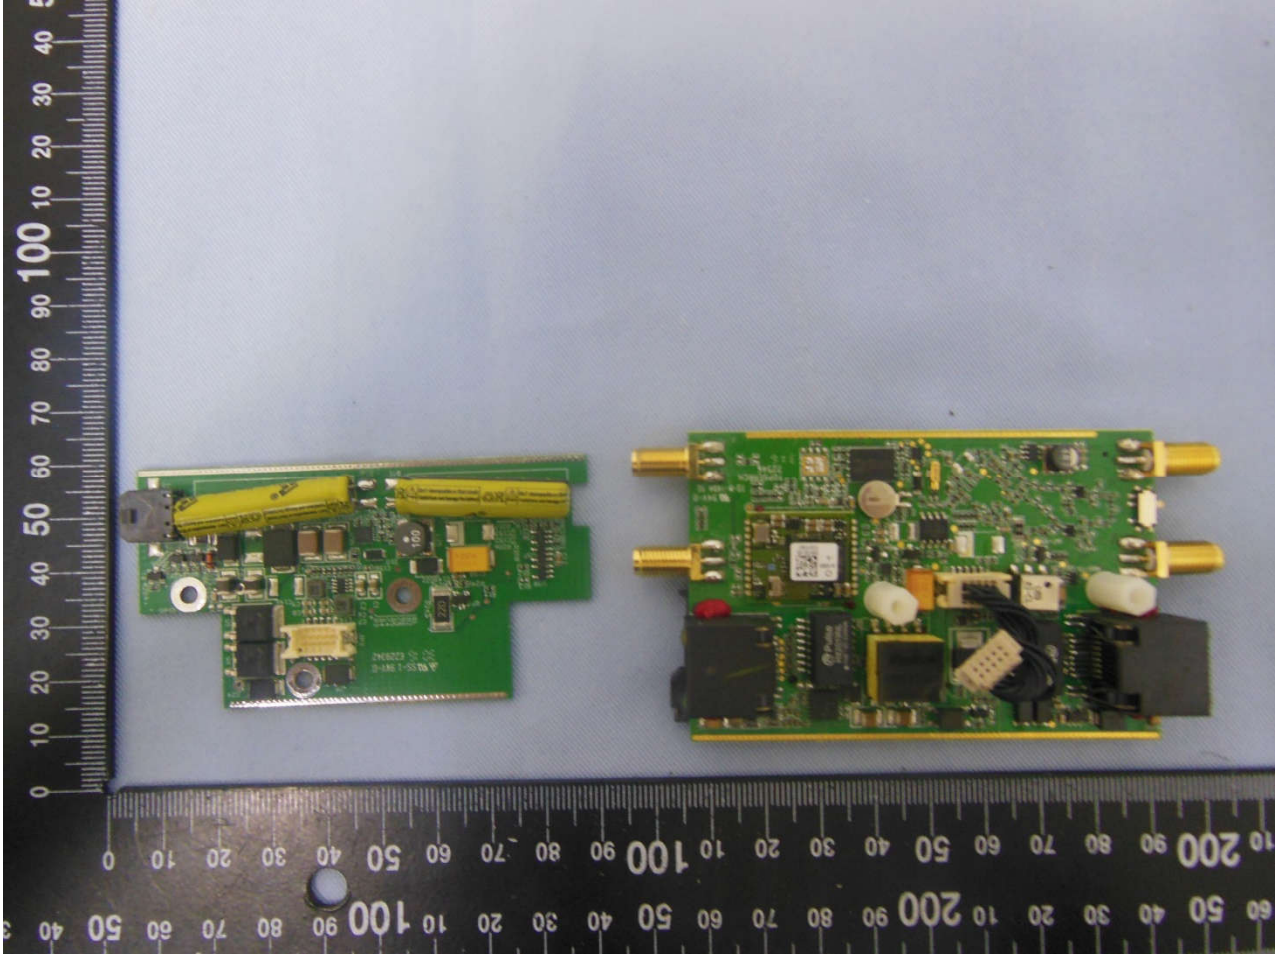

3. Internal Photograph of EUT

Brand Name: Maestro / Model Name: E228#245DH#25 / Marketing Name: E228

Brand Name: Maestro / Model Name: E228#245DH#25 / Marketing Name: E228

Brand Name: Maestro / Model Name: E228#245DH#25 / Marketing Name: E228

Brand Name: Maestro / Model Name: E228#245DH#25 / Marketing Name: E228

Brand Name: Maestro / Model Name: E228#245DH#25 / Marketing Name: E228

Brand Name: Maestro / Model Name: E228#245DH#25 / Marketing Name: E228