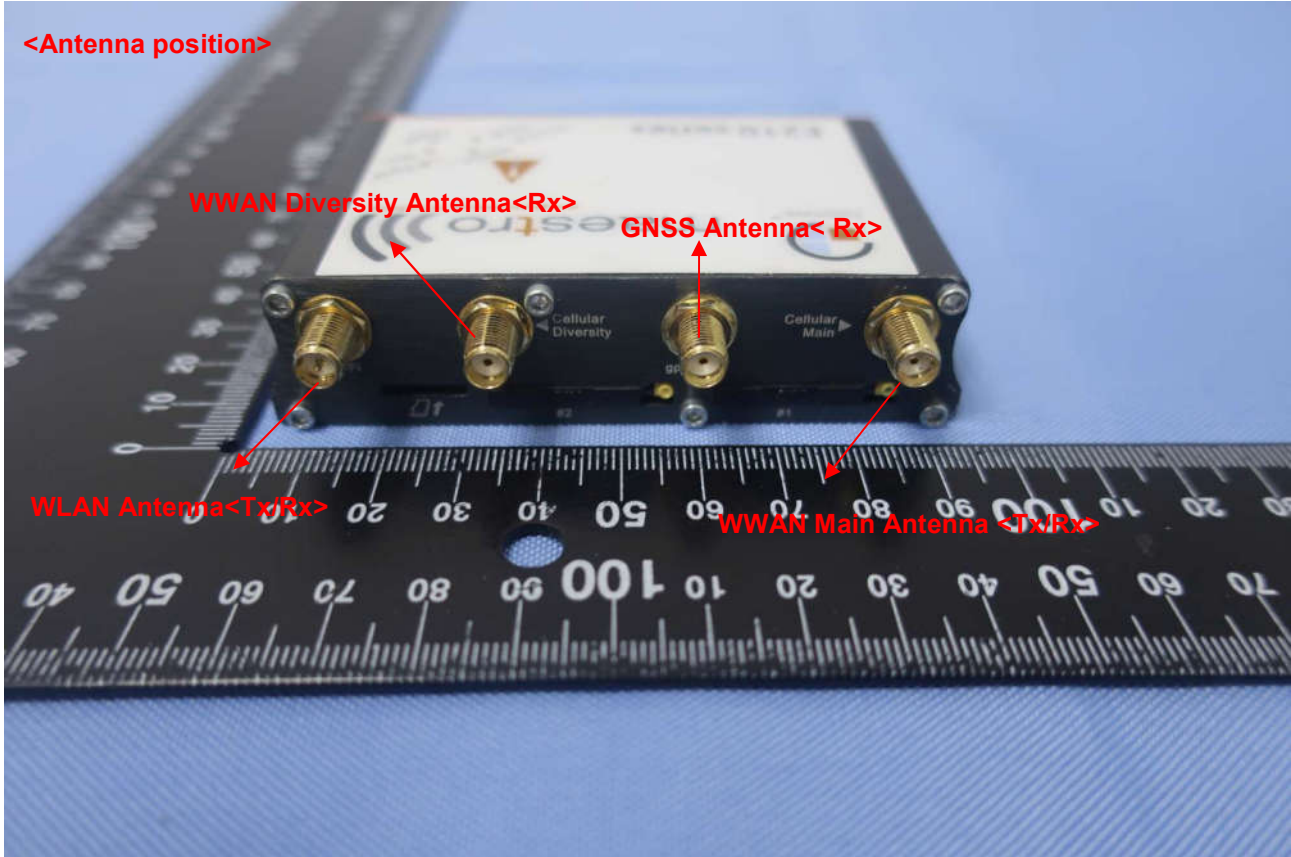

### 3. Internal Photograph of EUT

Brand Name: Maestro / Model Name: E214G#01

Brand Name: Maestro / Model Name: E214G#01

Brand Name: Maestro / Model Name: E214G#01

Brand Name: Maestro / Model Name: E214G#01

Brand Name: Maestro / Model Name: E214G#01

Brand Name: Maestro / Model Name: E214G#01

Brand Name: Maestro / Model Name: E214G#01

Brand Name: Maestro / Model Name: E214G#01

Brand Name: Maestro / Model Name: E214G#01