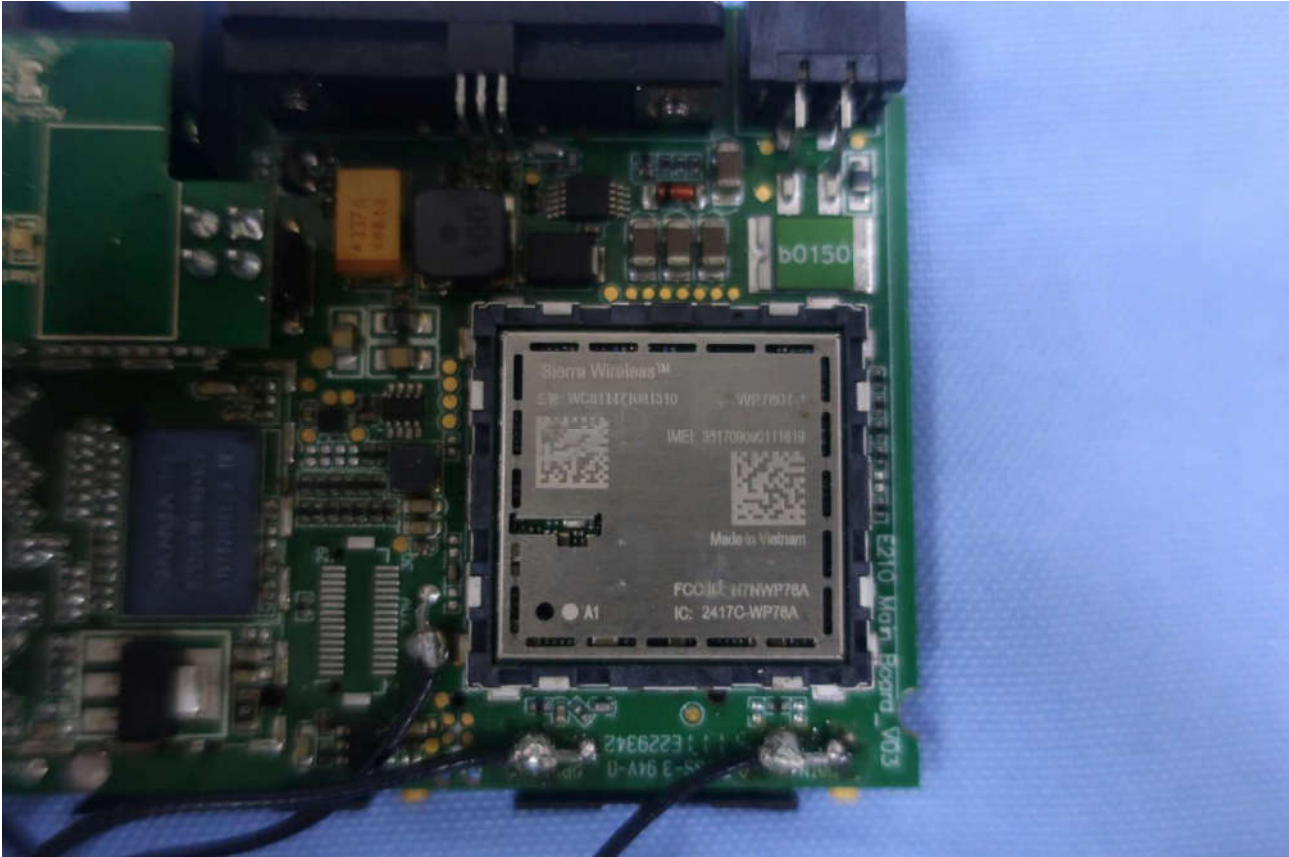

Brand Name: Maestro / Model Name: E214G#01