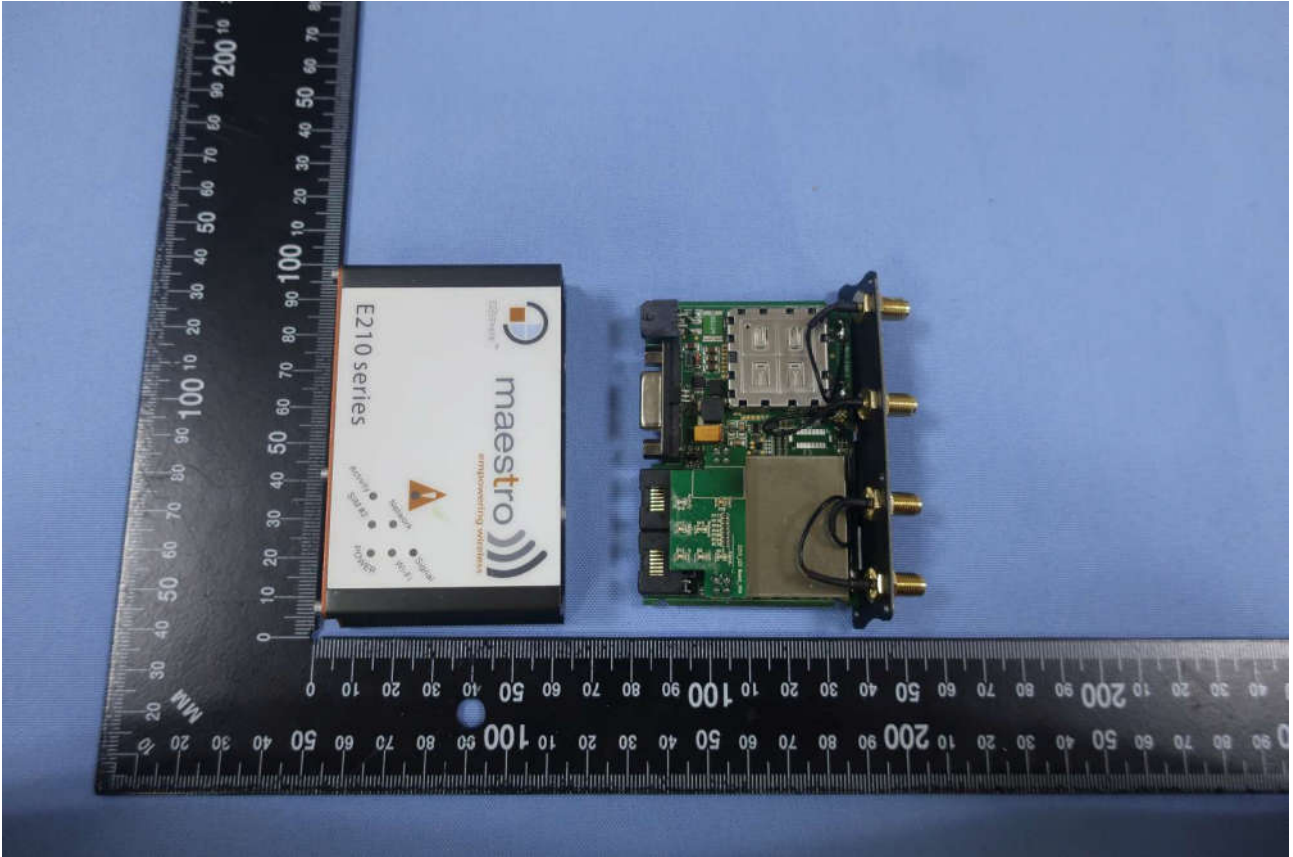

Brand Name: Maestro / Model Name: E214G#01