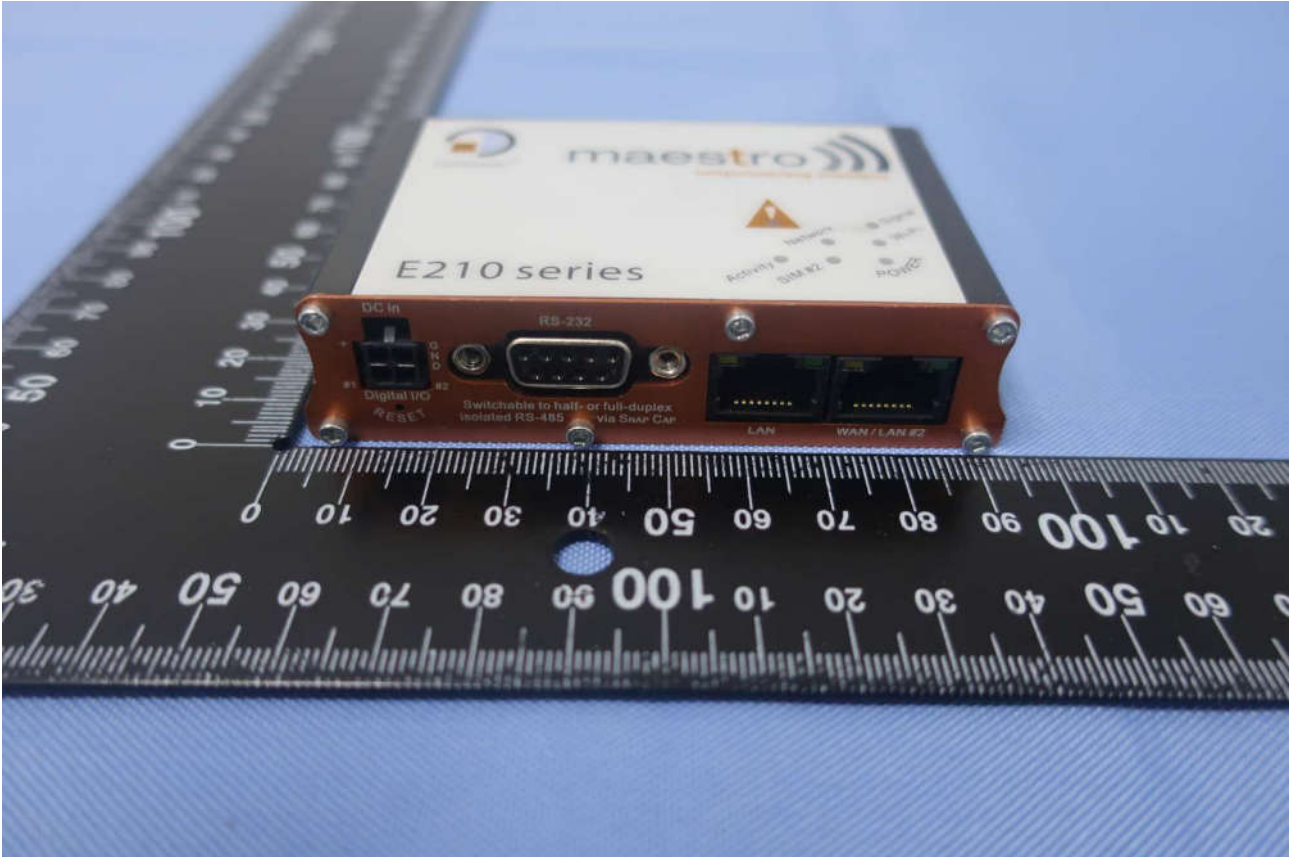

1. External Photograph of EUT

Brand Name: Maestro / Model Name: E214G#01

Brand Name: Maestro / Model Name: E214G#01

Brand Name: Maestro / Model Name: E214G#01

Brand Name: Maestro / Model Name: E214G#01

Brand Name: Maestro / Model Name: E214G#01

Brand Name: Maestro / Model Name: E214G#01

## 2. Photograph of Accessory

Brand Name: Maestro / Model Name: E214G#01

Brand Name: Maestro / Model Name: E214G#01

**Brand Name: Maestro / Model Name: E214G#01**