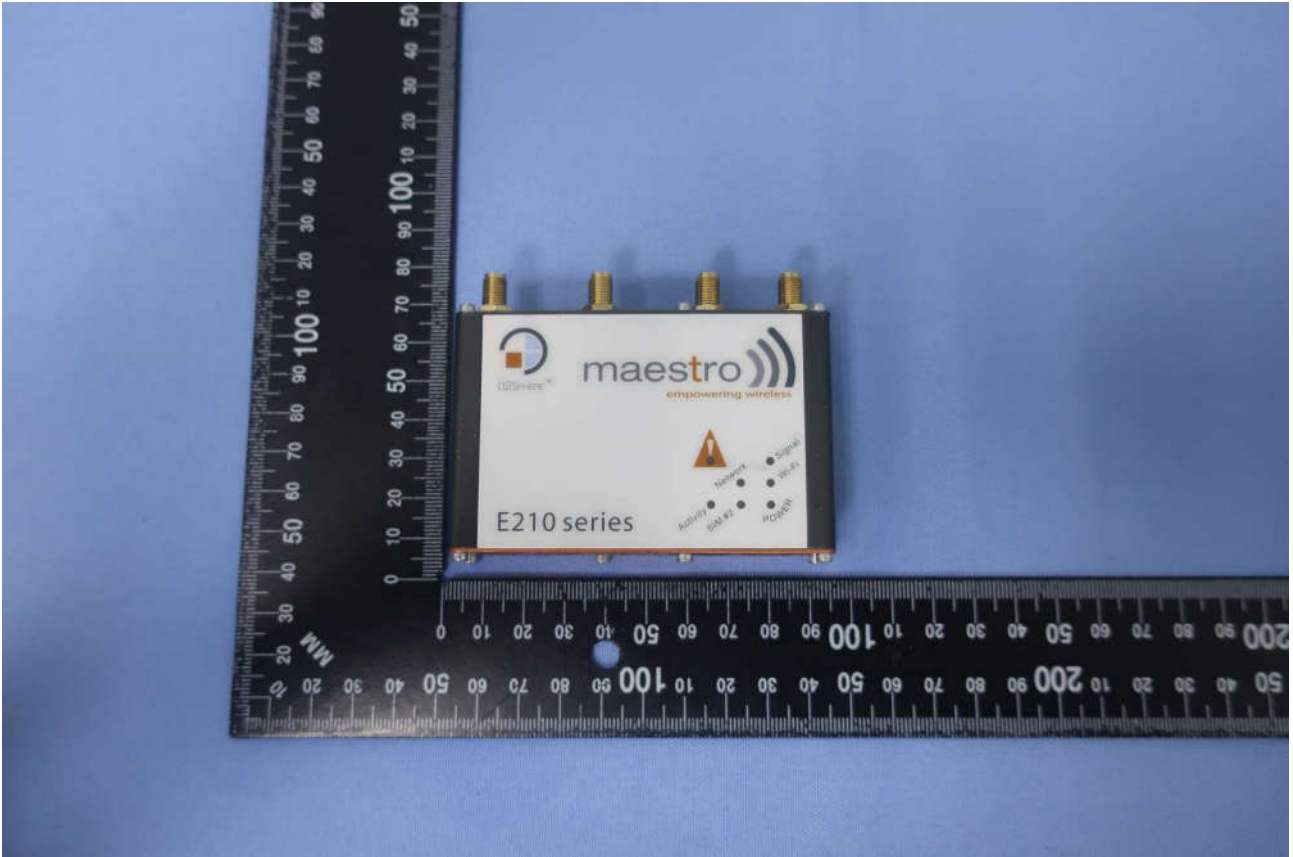

1. External Photograph of EUT

Brand Name: Maestro / Model Name: E214G#01

Brand Name: Maestro / Model Name: E214G#01

Brand Name: Maestro / Model Name: E214G#01

Brand Name: Maestro / Model Name: E214G#01

Brand Name: Maestro / Model Name: E214G#01

Brand Name: Maestro / Model Name: E214G#01

## 2. Photograph of Accessory

Brand Name: Maestro / Model Name: E214G#01

Brand Name: Maestro / Model Name: E214G#01

**Brand Name: Maestro / Model Name: E214G#01**