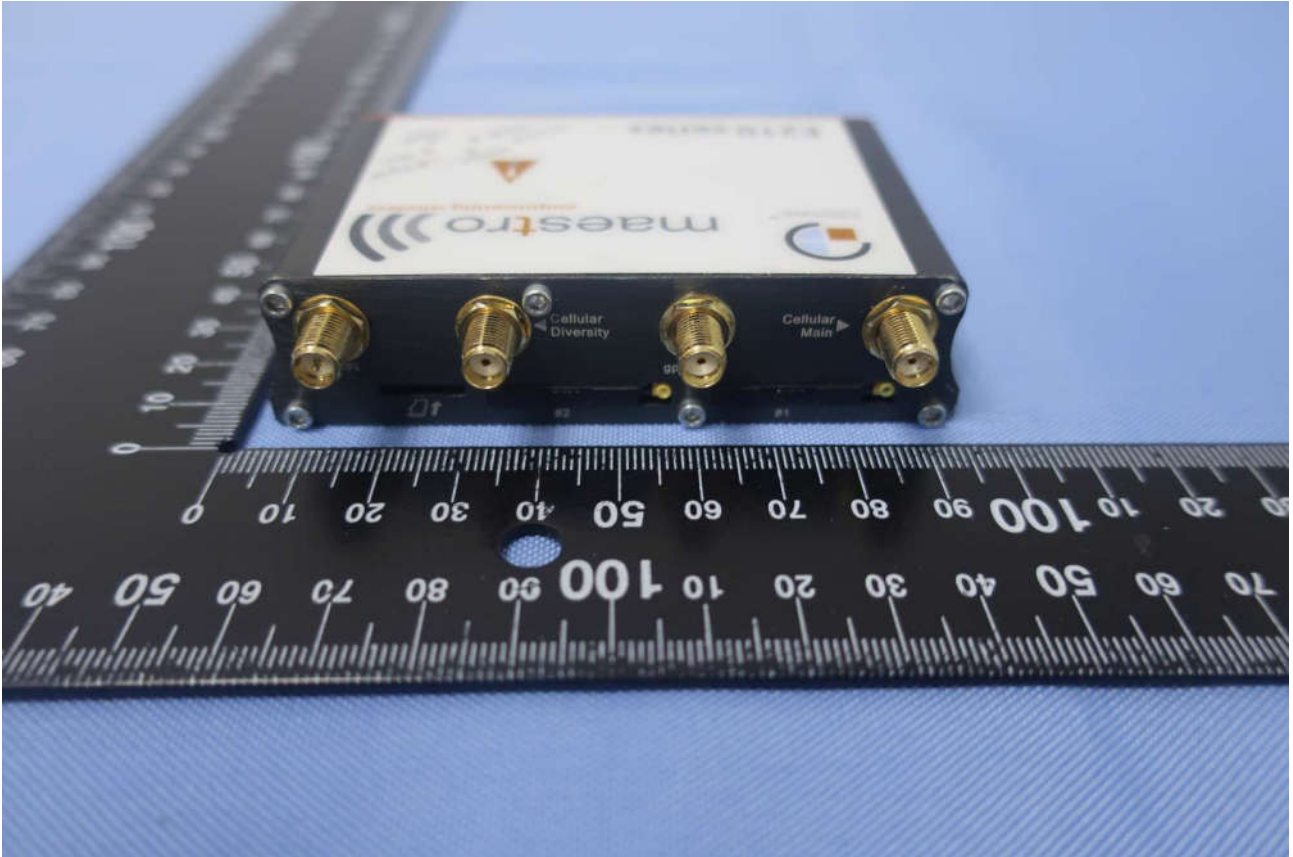

1. External Photograph of EUT

Brand Name: Maestro / Model Name: E214G#01

Brand Name: Maestro / Model Name: E214G#01

Brand Name: Maestro / Model Name: E214G#01

Brand Name: Maestro / Model Name: E214G#01

Brand Name: Maestro / Model Name: E214G#01

Brand Name: Maestro / Model Name: E214G#01

## 2. Photograph of Accessory

Brand Name: Maestro / Model Name: E214G#01

Brand Name: Maestro / Model Name: E214G#01

**Brand Name: Maestro / Model Name: E214G#01**