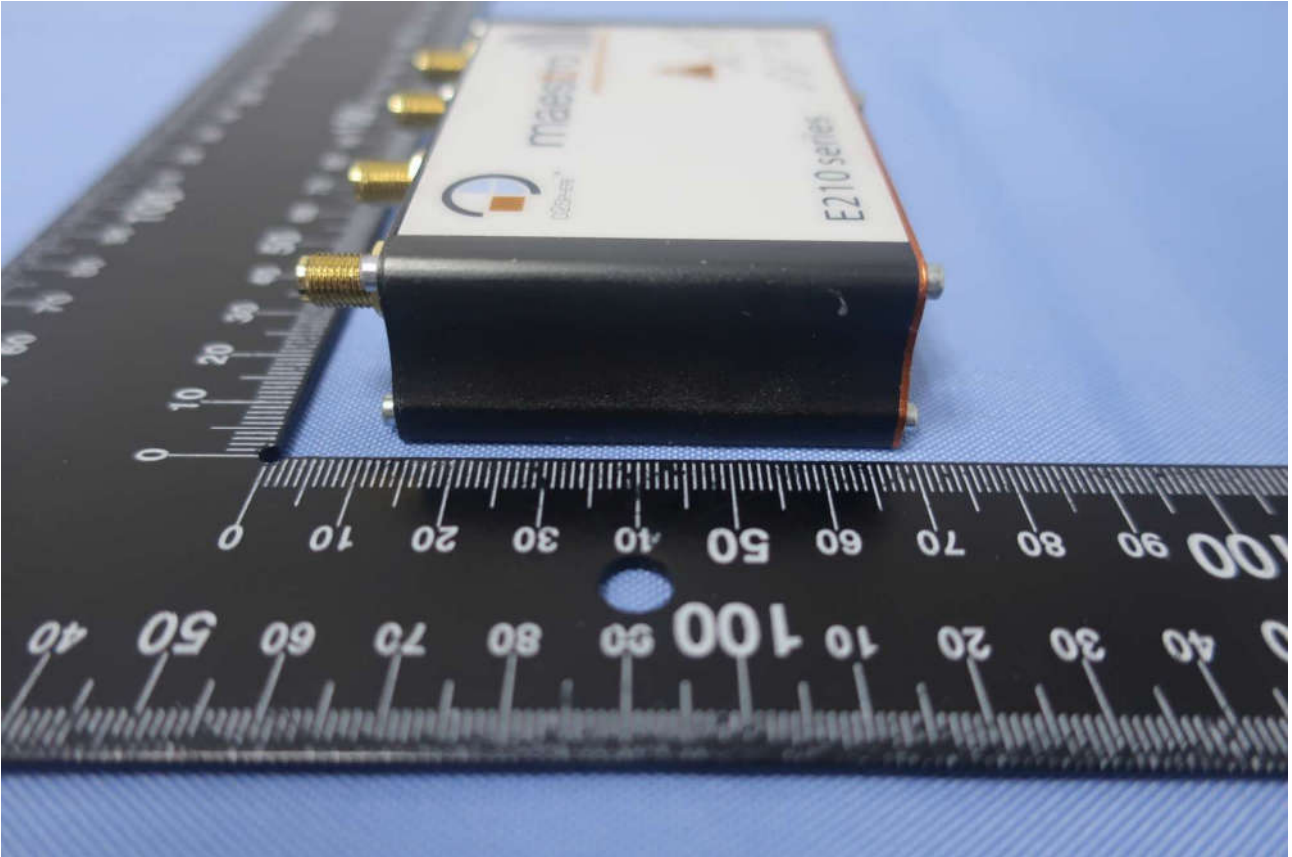

1. External Photograph of EUT

Brand Name: Maestro / Model Name: E214G#01

Brand Name: Maestro / Model Name: E214G#01

Brand Name: Maestro / Model Name: E214G#01

Brand Name: Maestro / Model Name: E214G#01

Brand Name: Maestro / Model Name: E214G#01

Brand Name: Maestro / Model Name: E214G#01

## 2. Photograph of Accessory

Brand Name: Maestro / Model Name: E214G#01

Brand Name: Maestro / Model Name: E214G#01

**Brand Name: Maestro / Model Name: E214G#01**