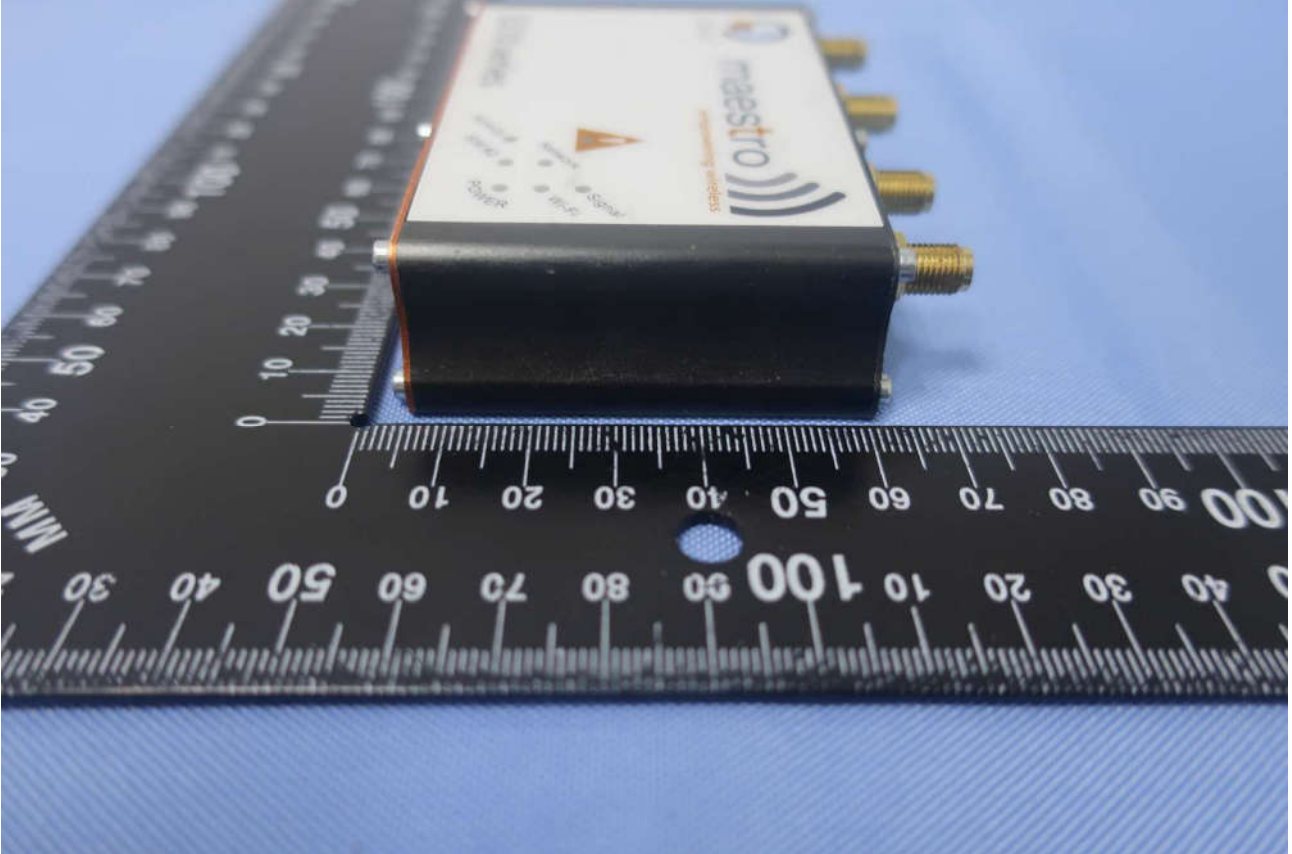

1. External Photograph of EUT

Brand Name: Maestro / Model Name: E214G#01

Brand Name: Maestro / Model Name: E214G#01

Brand Name: Maestro / Model Name: E214G#01

Brand Name: Maestro / Model Name: E214G#01

Brand Name: Maestro / Model Name: E214G#01

Brand Name: Maestro / Model Name: E214G#01