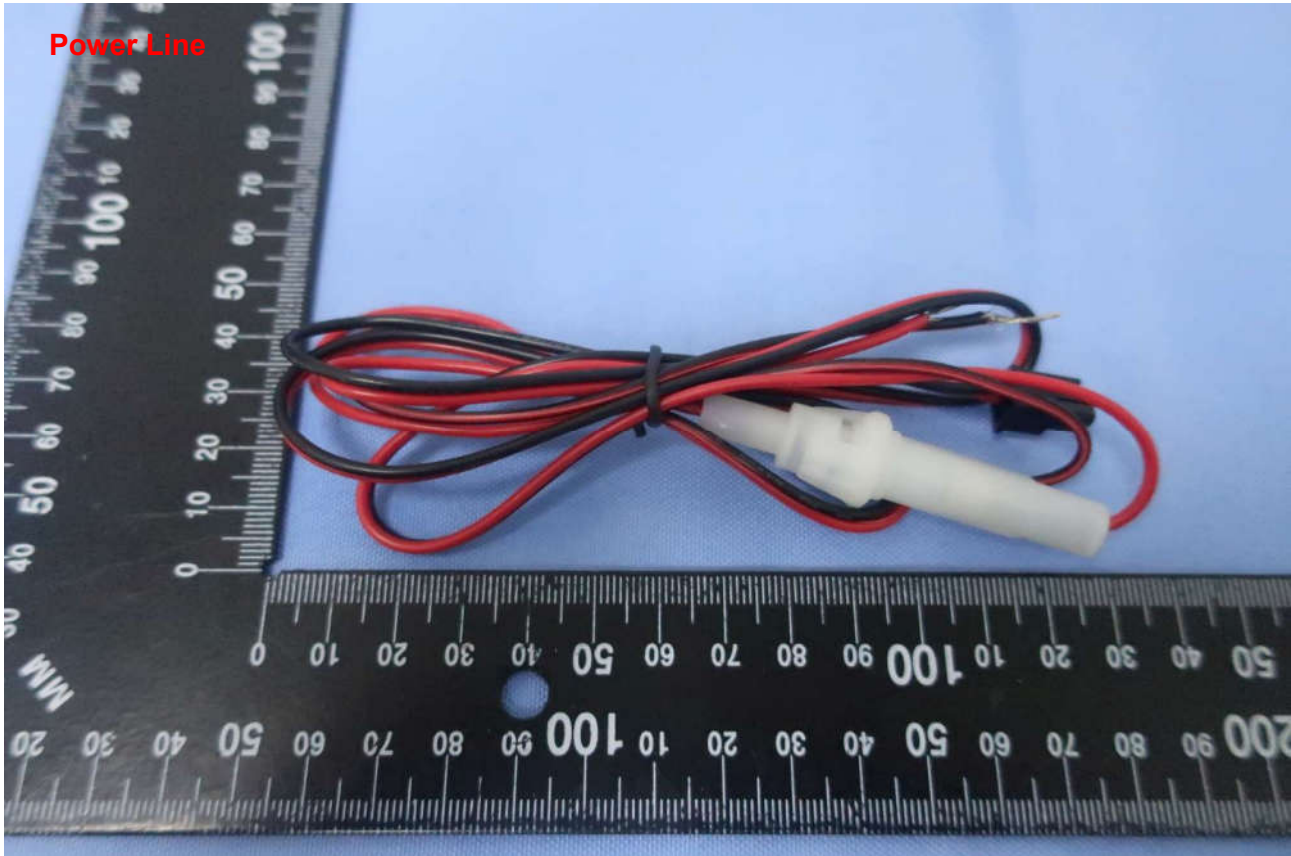

Brand Name: Maestro / Model Name: E214G#01