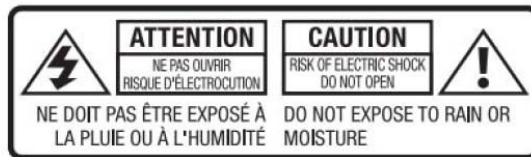

EXHIBIT A - FCC ID LABELING AND LOCATION

FCC ID Label

FCC ID: 2AJEY-401T

Macari Baby, Inc. © 2016
30 Martin Street, Cumberland, RI 02864
401-333-6800

All Rights Reserved
Made in CHINA

Proposed FCC ID Label Location

The label shown shall be permanently affixed at a conspicuous location on the device and be readily visible to the user at the time purchase (Labeling requirements per 2.925)