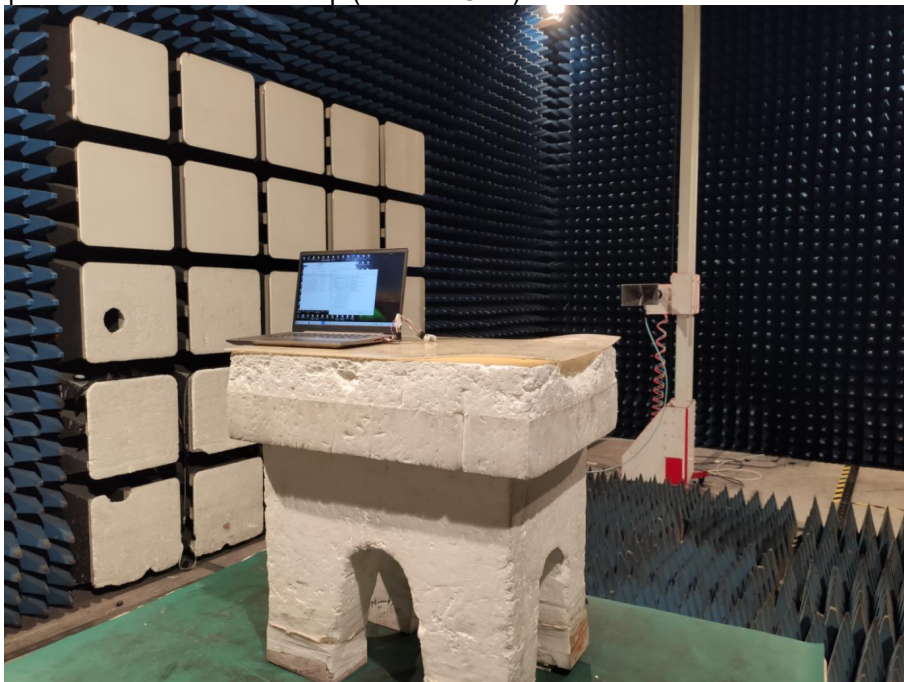

TEST SETUP PHOTOGRAPHS

1.1. Photos of Radiation Emission Measurement

Spurious Emission Test Setup (30MHz-1GHz)

Spurious Emission Test Setup (Above 1GHz)

1.2. Conducted Emission Test

-----The end-----