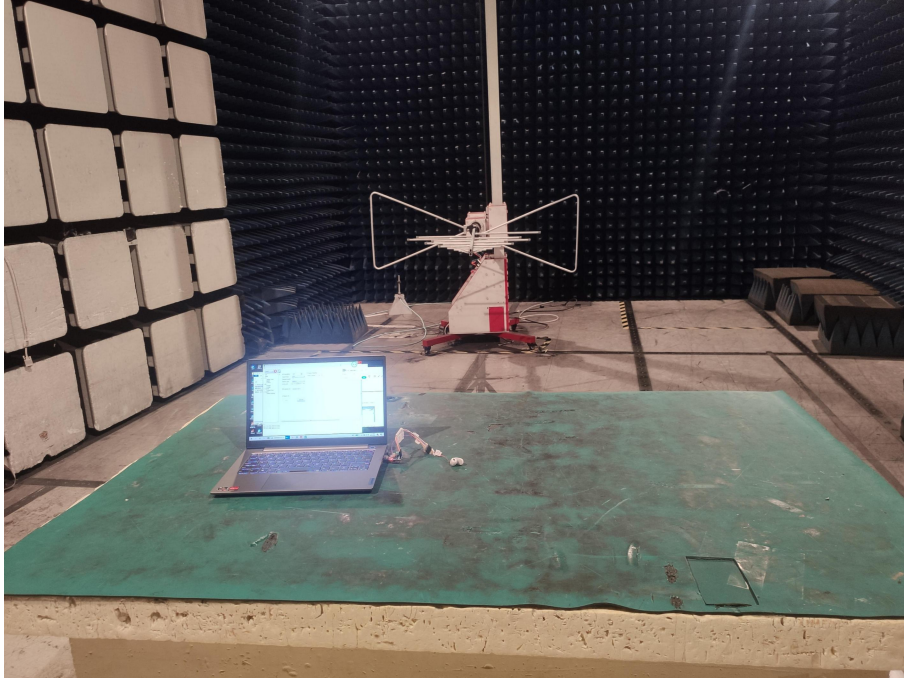

TEST SETUP PHOTOGRAPHS

1.1. Photos of Radiation Emission Measurement

Spurious Emission Test Setup (30MHz-1GHz)

Spurious Emission Test Setup (Above 1GHz)

1.2. Conducted Emission Test

-----The end-----