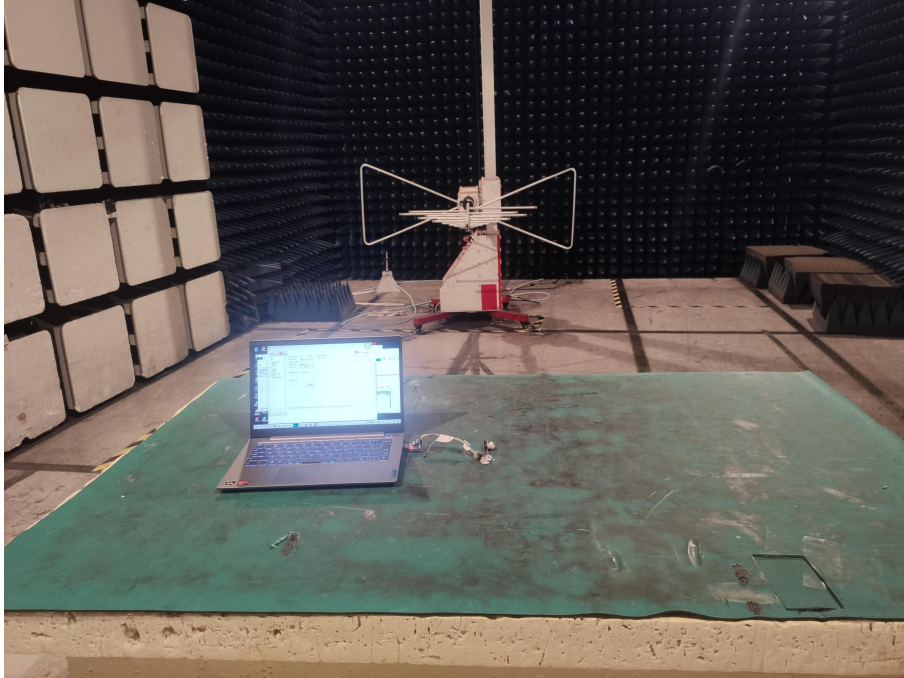

## TEST SETUP PHOTOGRAPHS

### 1.1. Photos of Radiation Emission Measurement

Spurious Emission Test Setup (30MHz-1GHz)

Spurious Emission Test Setup (Above 1GHz)

## 1.2. Conducted Emission Test

-----The end-----