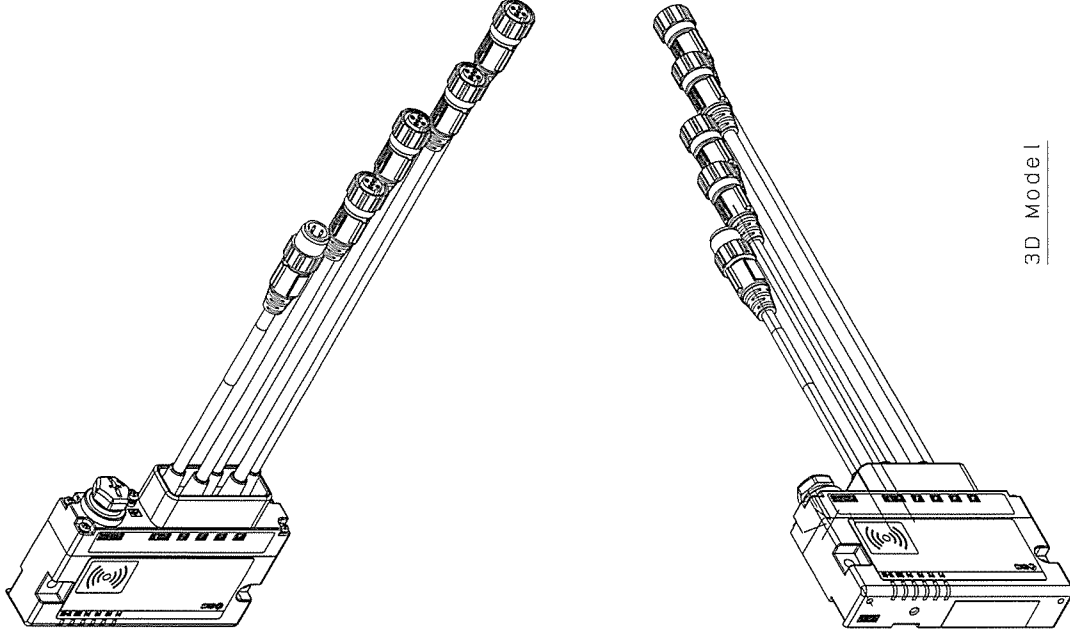

REV 001

FCC ID: 2AJE7SMC-WEX05
IC: 21344-WEX05

Model Number: EX600-WLXB1 and EX600-WLYB1

3D Model