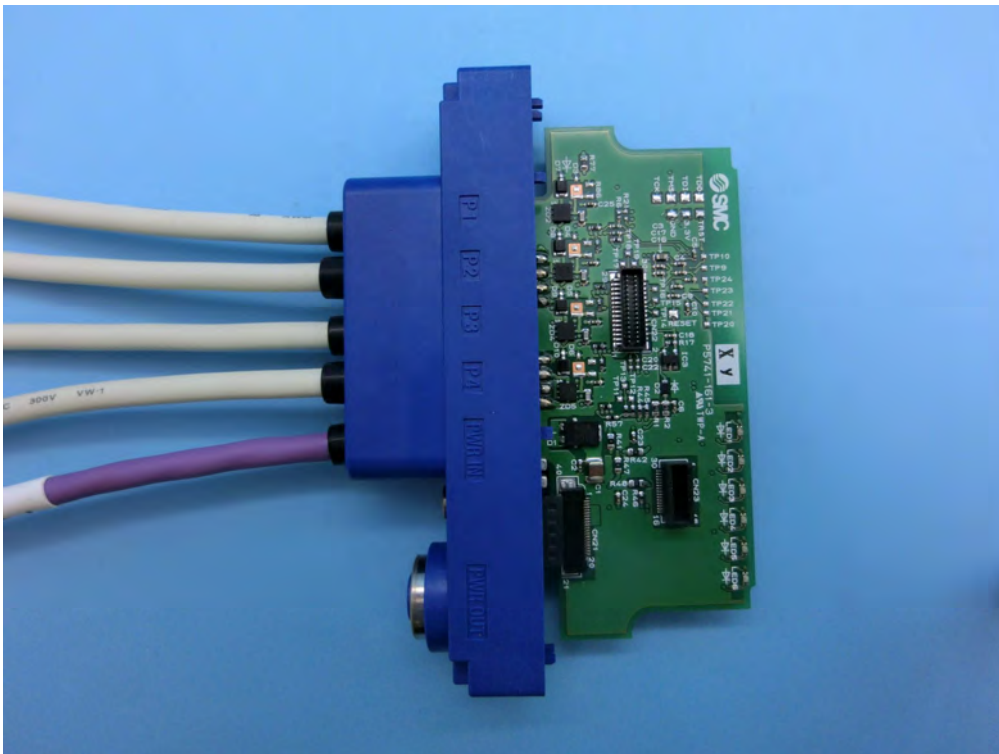

FCC ID : 2AJE7SMC-WEX05
IC : 21344-WEX05

EX600-WLXB1 Inside view

FCC ID : 2AJE7SMC-WEX05
IC : 21344-WEX05

EX600-WLXB1 Inside view

FCC ID : 2AJE7SMC-WEX05
IC : 21344-WEX05

EX600-WLXB1 Inside view

FCC ID : 2AJE7SMC-WEX05
IC : 21344-WEX05

EX600-WLYB1 Inside view

FCC ID : 2AJE7SMC-WEX05
IC : 21344-WEX05

EX600-WLYB1 Inside view