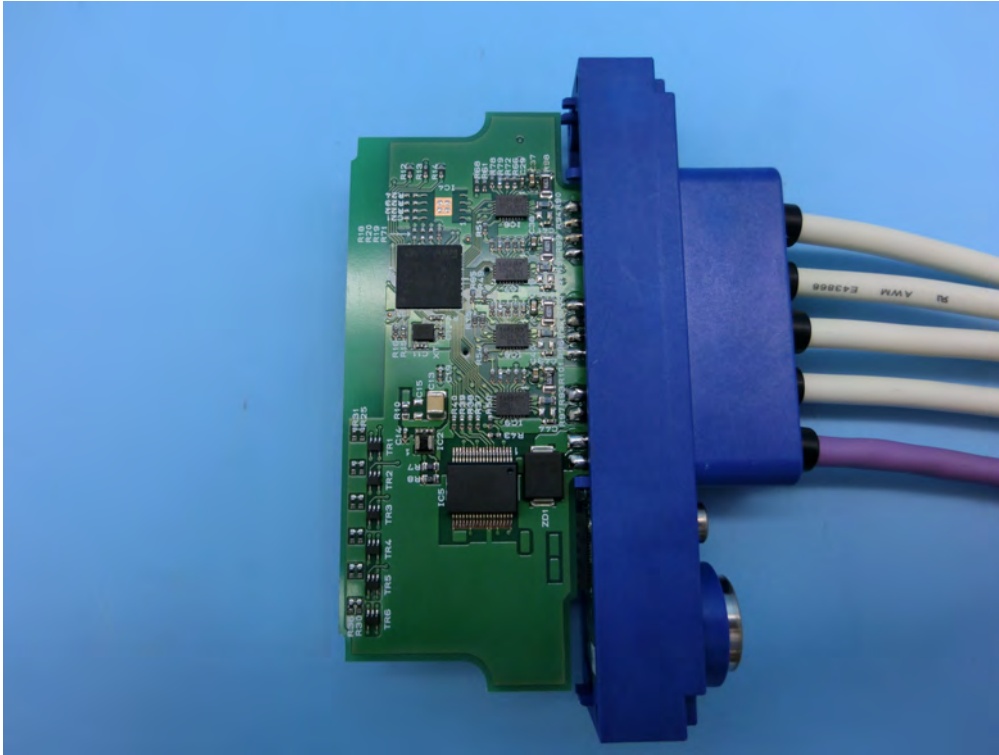

FCC ID : 2AJE7SMC-WEX05
IC : 21344-WEX05

EX600-WLXB1 Inside view

FCC ID : 2AJE7SMC-WEX05
IC : 21344-WEX05

EX600-WLXB1 Inside view

FCC ID : 2AJE7SMC-WEX05
IC : 21344-WEX05

EX600-WLXB1 Inside view

FCC ID : 2AJE7SMC-WEX05
IC : 21344-WEX05

EX600-WLYB1 Inside view

FCC ID : 2AJE7SMC-WEX05
IC : 21344-WEX05

EX600-WLYB1 Inside view