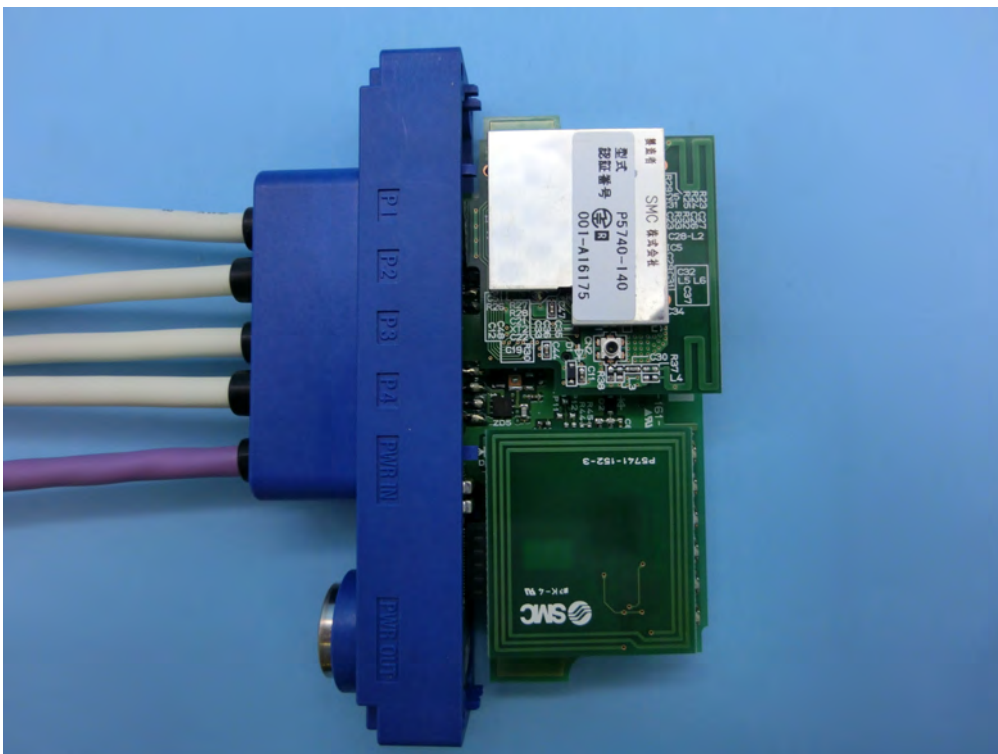

FCC ID : 2AJE7SMC-WEX05
IC : 21344-WEX05

EX600-WLXB1 Inside view

FCC ID : 2AJE7SMC-WEX05
IC : 21344-WEX05

EX600-WLXB1 Inside view

FCC ID : 2AJE7SMC-WEX05
IC : 21344-WEX05

EX600-WLXB1 Inside view

FCC ID : 2AJE7SMC-WEX05
IC : 21344-WEX05

EX600-WLYB1 Inside view

FCC ID : 2AJE7SMC-WEX05
IC : 21344-WEX05

EX600-WLYB1 Inside view