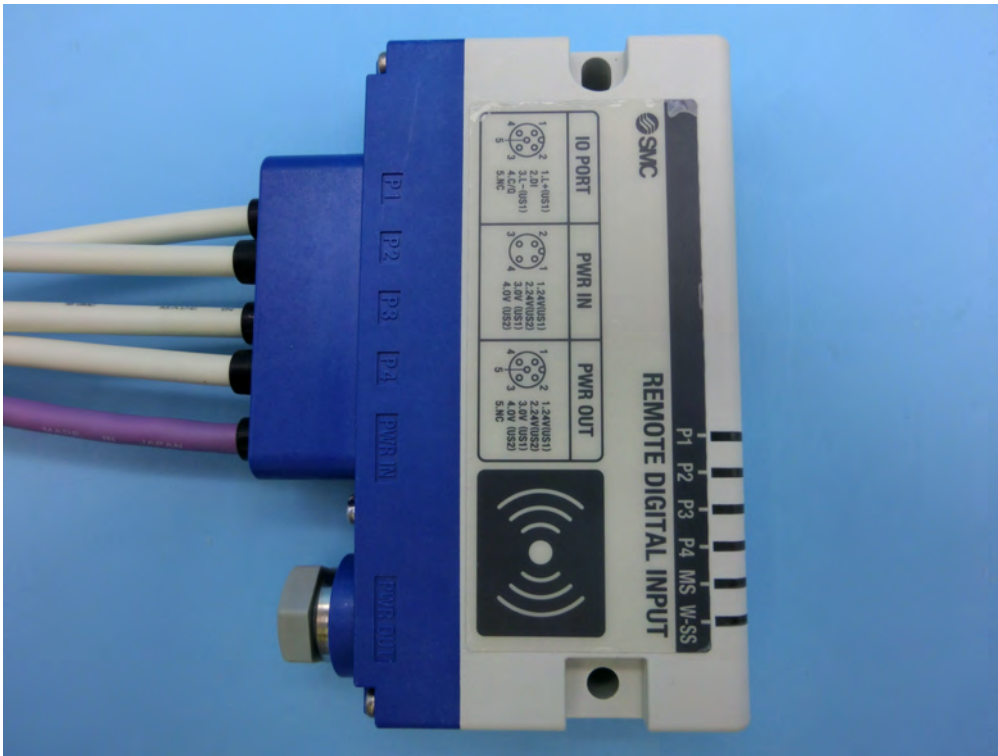

FCC ID : 2AJE7SMC-WEX05
IC : 21344-WEX05

EX600-WLXB1 Inside view

FCC ID : 2AJE7SMC-WEX05
IC : 21344-WEX05

EX600-WLXB1 Inside view

FCC ID : 2AJE7SMC-WEX05
IC : 21344-WEX05

EX600-WLXB1 Inside view

FCC ID : 2AJE7SMC-WEX05
IC : 21344-WEX05

EX600-WLYB1 Inside view

FCC ID : 2AJE7SMC-WEX05
IC : 21344-WEX05

EX600-WLYB1 Inside view