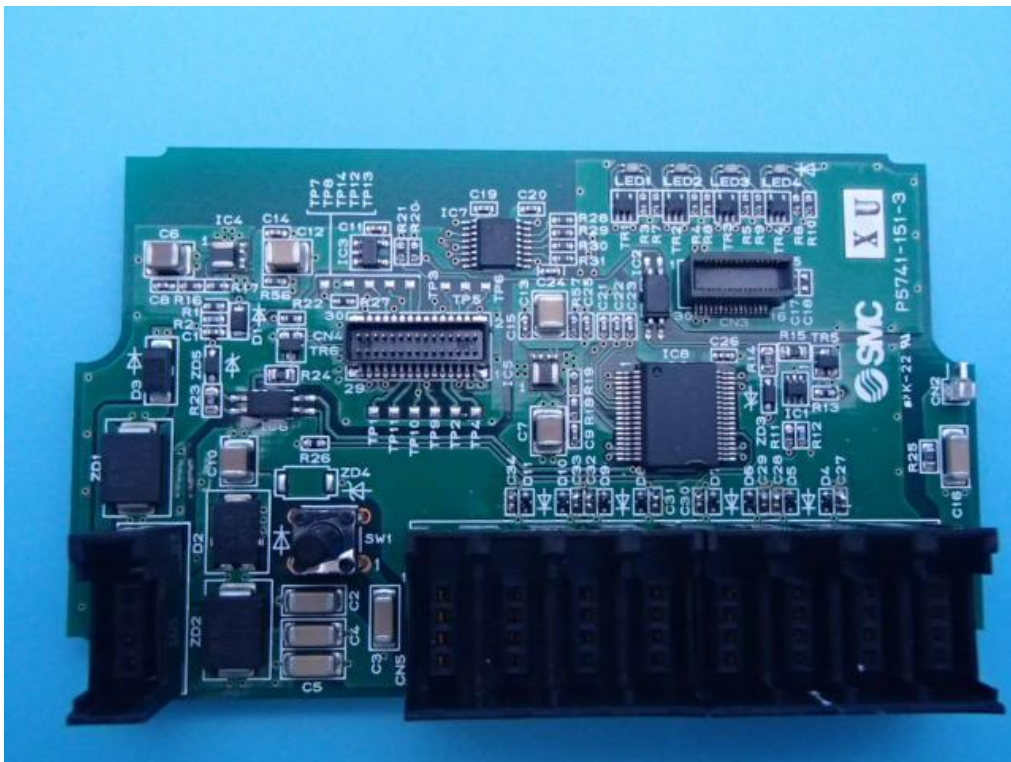

EX600-WDXE1 InSide view

EX6000-WDXE1 Inside view

EX600-WDYE1 Inside view

EX600-WDYE1 Inside view

NFC antenna board assembly

Main board (input) assembly

Main board (output) assembly

Radio module board assembly

Model variation	EX600-WDXE1	EX600-WDYE1
Main board (input) assembly	×	—
Main board (output) assembly	—	×
Radio module board assembly	×	×
NFC antenna board assembly	×	×

×	contained	—	not contained
---	-----------	---	---------------