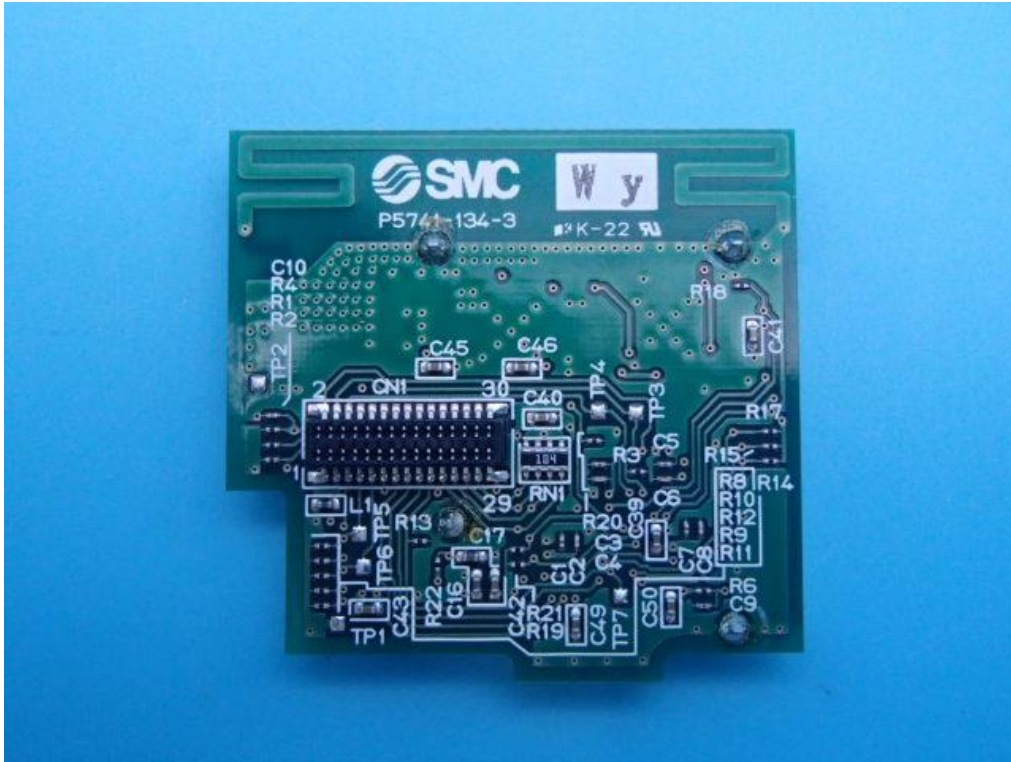

EX600-WDXE1 InSide view

EX6000-WDXE1 Inside view

EX600-WDYE1 Inside view

EX600-WDYE1 Inside view

NFC antenna board assembly

Main board (input) assembly

Main board (output) assembly

Radio module board assembly

Model variation	EX600-WDXE1	EX600-WDYE1
Main board (input) assembly	×	—
Main board (output) assembly	—	×
Radio module board assembly	×	×
NFC antenna board assembly	×	×

×	contained	—	not contained
---	-----------	---	---------------