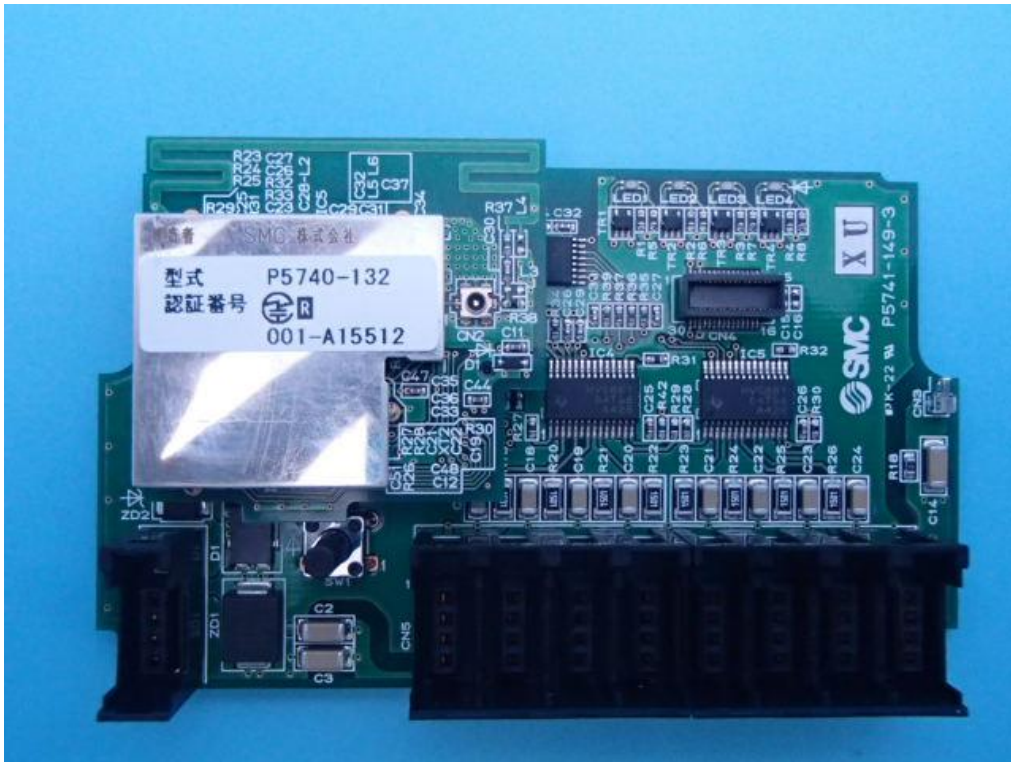

EX600-WDXE1 InSide view

EX6000-WDXE1 Inside view

EX600-WDYE1 Inside view

EX600-WDYE1 Inside view

NFC antenna board assembly

Main board (input) assembly

Main board (output) assembly

Radio module board assembly

Model variation	EX600-WDXE1	EX600-WDYE1
Main board (input) assembly	×	—
Main board (output) assembly	—	×
Radio module board assembly	×	×
NFC antenna board assembly	×	×

×	contained	—	not contained
---	-----------	---	---------------