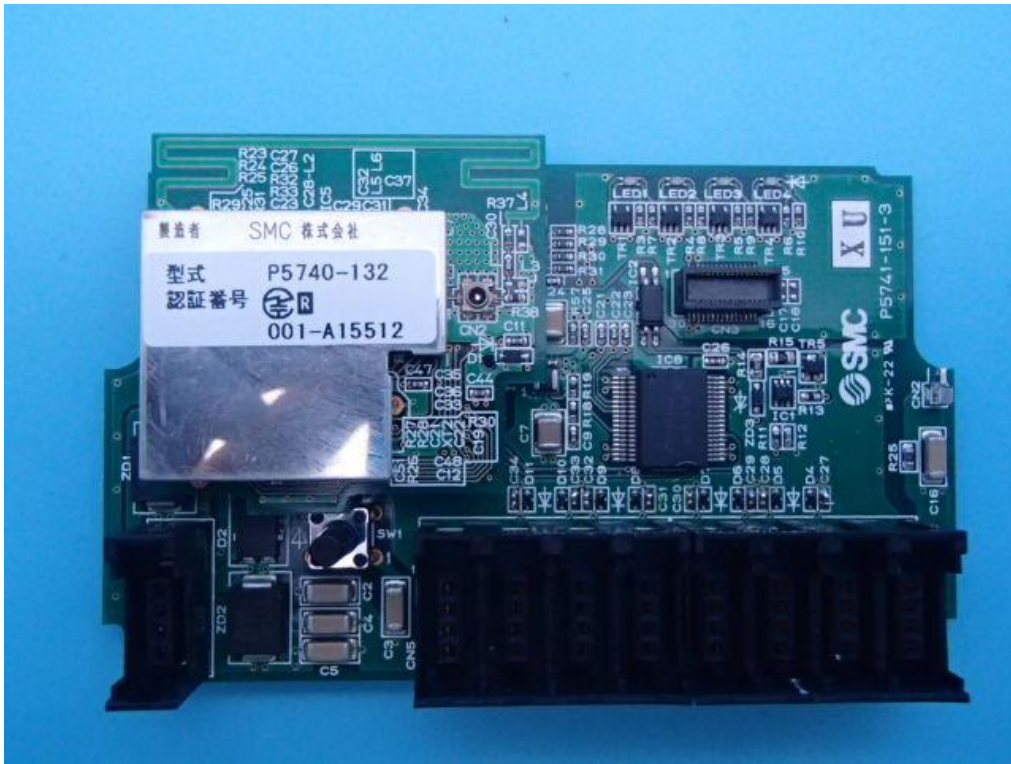

EX600-WDXE1 InSide view

EX6000-WDXE1 Inside view

EX600-WDYE1 Inside view

EX600-WDYE1 Inside view

NFC antenna board assembly

Main board (input) assembly

Main board (output) assembly

Radio module board assembly

Model variation	EX600-WDXE1	EX600-WDYE1
Main board (input) assembly	×	—
Main board (output) assembly	—	×
Radio module board assembly	×	×
NFC antenna board assembly	×	×

×	contained	—	not contained
---	-----------	---	---------------