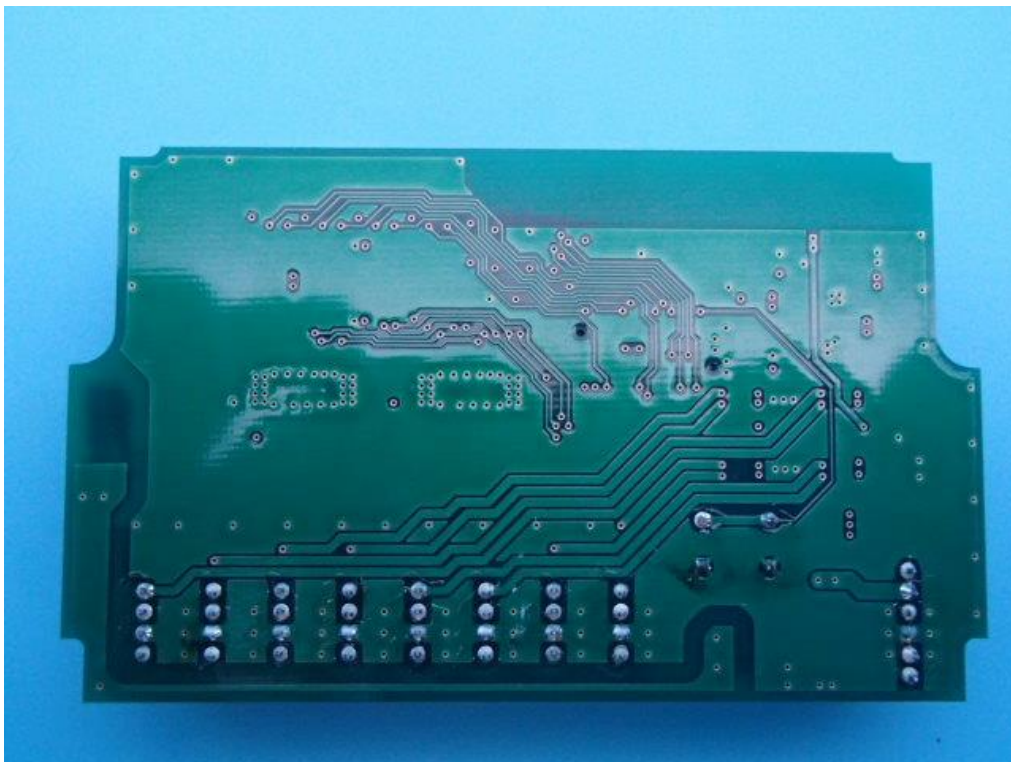

EX600-WDXE1 InSide view

EX6000-WDXE1 Inside view

EX600-WDYE1 Inside view

EX600-WDYE1 Inside view

NFC antenna board assembly

Main board (input) assembly

Main board (output) assembly

Radio module board assembly

Model variation	EX600-WDXE1	EX600-WDYE1
Main board (input) assembly	×	—
Main board (output) assembly	—	×
Radio module board assembly	×	×
NFC antenna board assembly	×	×

×	contained	—	not contained
---	-----------	---	---------------