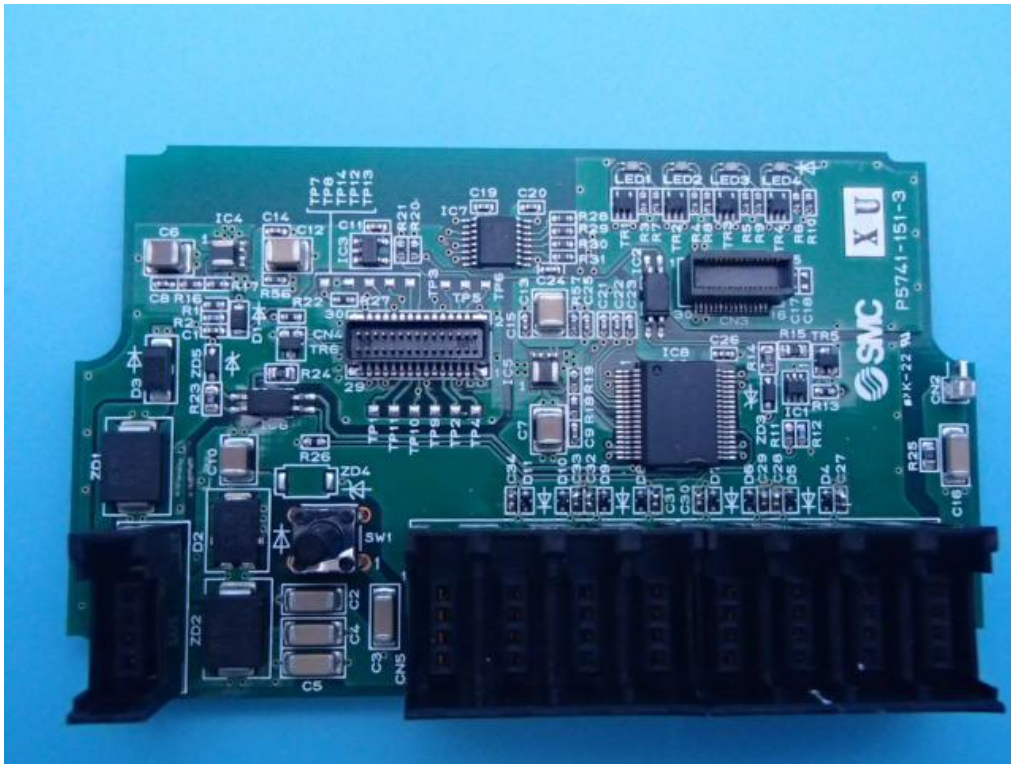

EX600-WDXE1 InSide view

EX6000-WDXE1 Inside view

EX600-WDYE1 Inside view

EX600-WDYE1 Inside view

NFC antenna board assembly

Main board (input) assembly

Main board (output) assembly

Radio module board assembly

Model variation	EX600-WDXE1	EX600-WDYE1
Main board (input) assembly	×	—
Main board (output) assembly	—	×
Radio module board assembly	×	×
NFC antenna board assembly	×	×

×	contained	—	not contained
---	-----------	---	---------------