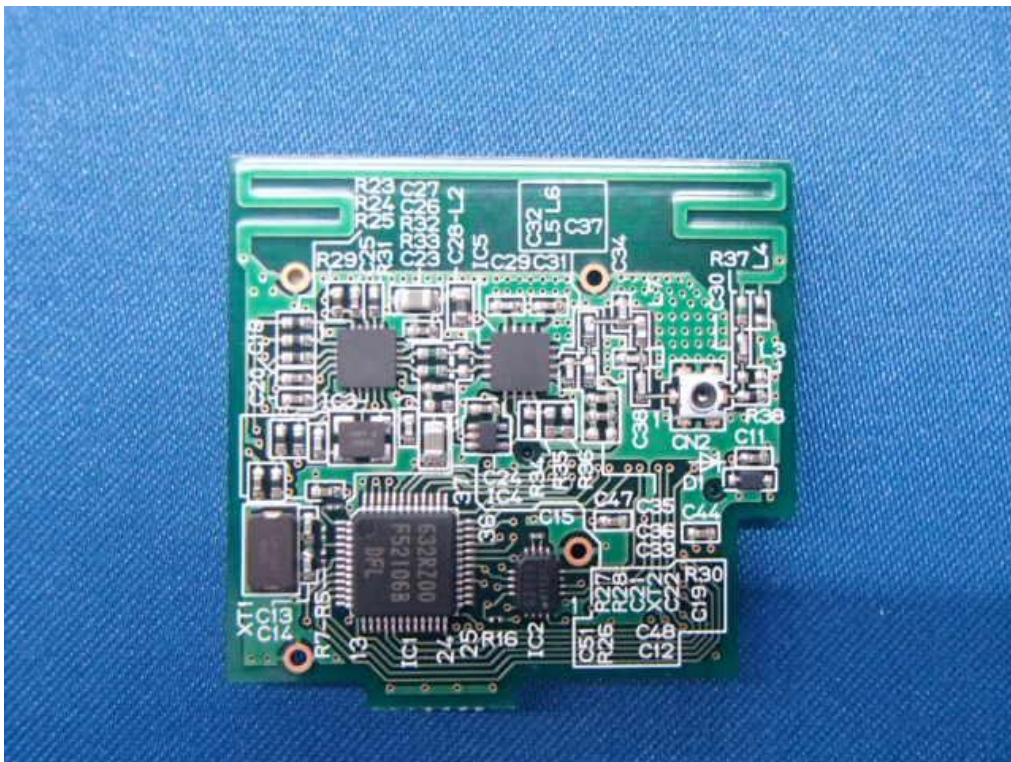

EX600-WDXE1 InSide view

EX6000-WDXE1 Inside view

EX600-WDYE1 Inside view

EX600-WDYE1 Inside view

NFC antenna board assembly

Main board (input) assembly

Main board (output) assembly

Radio module board assembly

Model variation	EX600-WDXE1	EX600-WDYE1
Main board (input) assembly	×	—
Main board (output) assembly	—	×
Radio module board assembly	×	×
NFC antenna board assembly	×	×

×	contained	—	not contained
---	-----------	---	---------------