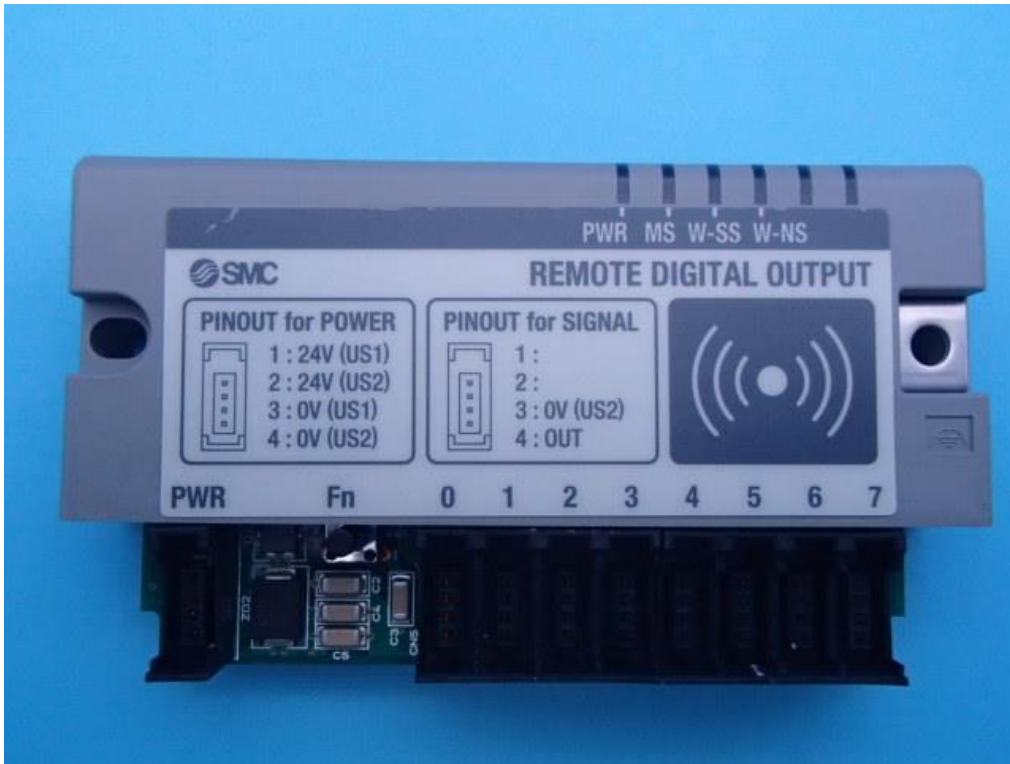

EX600-WDXE1 InSide view

EX6000-WDXE1 Inside view

EX600-WDYE1 Inside view

EX600-WDYE1 Inside view

NFC antenna board assembly

Main board (input) assembly

Main board (output) assembly

Radio module board assembly

Model variation	EX600-WDXE1	EX600-WDYE1
Main board (input) assembly	×	—
Main board (output) assembly	—	×
Radio module board assembly	×	×
NFC antenna board assembly	×	×

×	contained	—	not contained
---	-----------	---	---------------