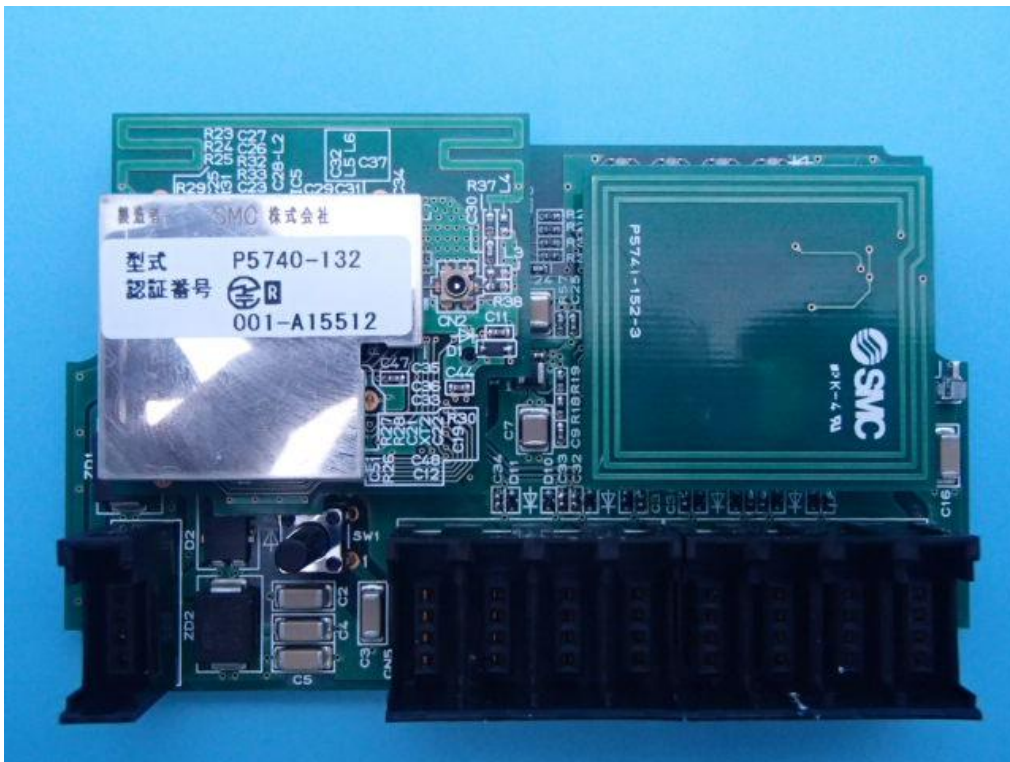

EX600-WDXE1 InSide view

EX6000-WDXE1 Inside view

EX600-WDYE1 Inside view

EX600-WDYE1 Inside view

NFC antenna board assembly

Main board (input) assembly

Main board (output) assembly

Radio module board assembly

Model variation	EX600-WDXE1	EX600-WDYE1
Main board (input) assembly	×	—
Main board (output) assembly	—	×
Radio module board assembly	×	×
NFC antenna board assembly	×	×

×	contained	—	not contained
---	-----------	---	---------------