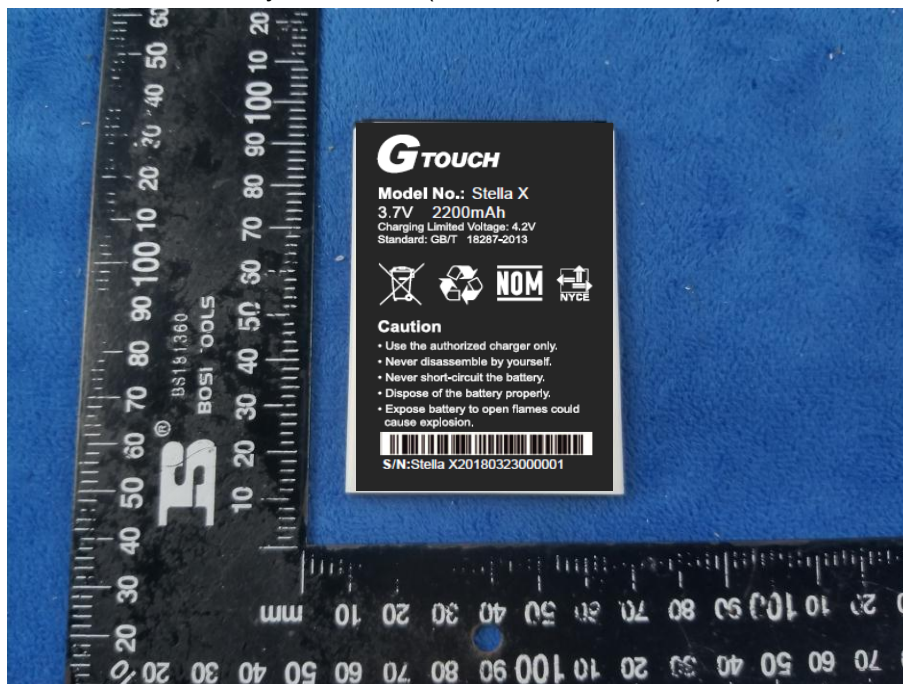

**EUT Internal Photo**

Cover Off - Top View 1(Trade name : GTOUCH)

Cover Off - Top View 2(Trade name : TuCEL)

Cover Off - Top View 3

Battery - Front View(Trade name : GTOUCH)

Battery - Front View(Trade name : TuCEL)

Battery - Rear View(Trade name : GTOUCH)

Battery - Rear View(Trade name : TuCEL)

Mainboard with Shielding - Front View

Mainboard without Shielding - Front View

Mainboard with Shielding – Rear View

Mainboard without Shielding – Rear View