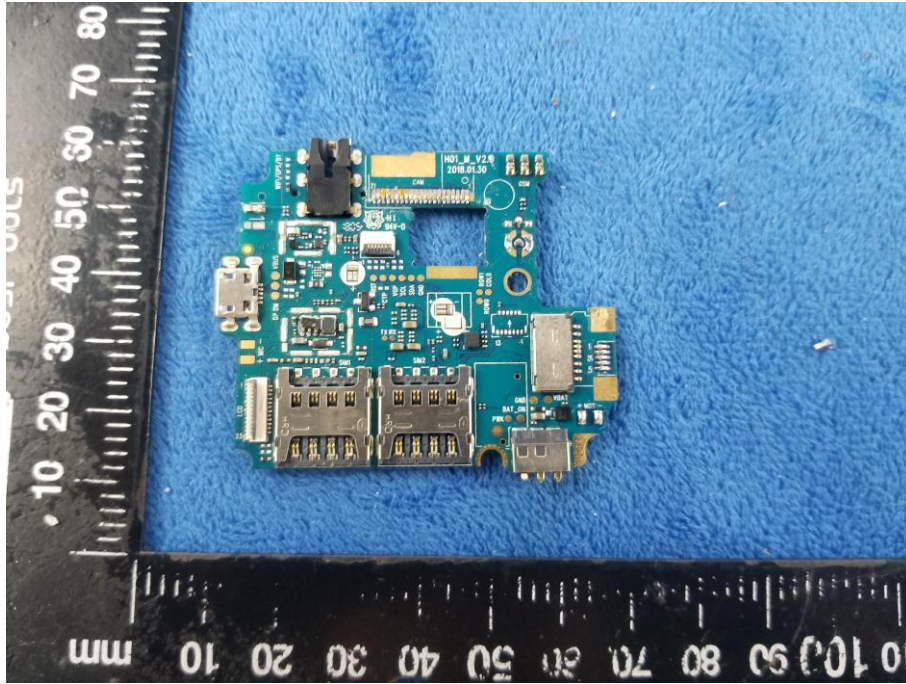

**EUT Internal Photo**

Cover Off - Top View 1(Trade name : GTOUCH)

Cover Off - Top View 2(Trade name : TuCEL)

Cover Off - Top View 3

Battery - Front View(Trade name : GTOUCH)

Battery - Front View(Trade name : TuCEL)

Battery - Rear View(Trade name : GTOUCH)

Battery - Rear View(Trade name : TuCEL)

Mainboard with Shielding - Front View

Mainboard without Shielding - Front View

Mainboard with Shielding – Rear View

Mainboard without Shielding – Rear View

LCD – Front View

LCD – Rear View

GSM/PCS/UMTS-FDD Antenna View

WiFi/BT/BLE/GPS - Antenna View