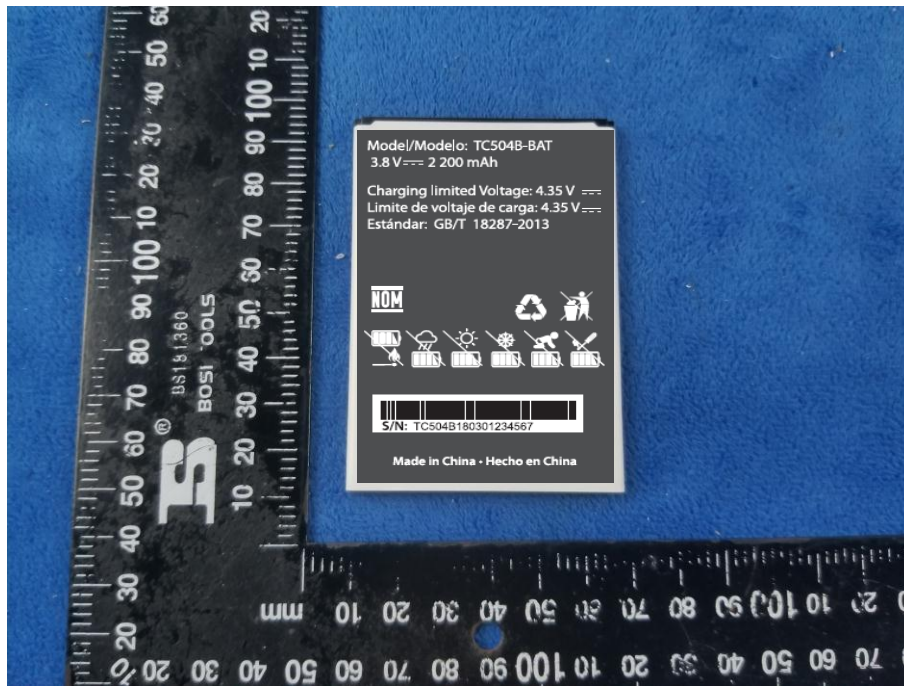

**EUT Internal Photo**

Cover Off - Top View 1(Trade name : GTOUCH)

Cover Off - Top View 2(Trade name : TuCEL)

Cover Off - Top View 3

Battery - Front View(Trade name : GTOUCH)

Battery - Front View(Trade name : TuCEL)

Battery - Rear View(Trade name : GTOUCH)

Battery - Rear View(Trade name : TuCEL)

Mainboard with Shielding - Front View

Mainboard without Shielding - Front View

Mainboard with Shielding – Rear View

Mainboard without Shielding – Rear View