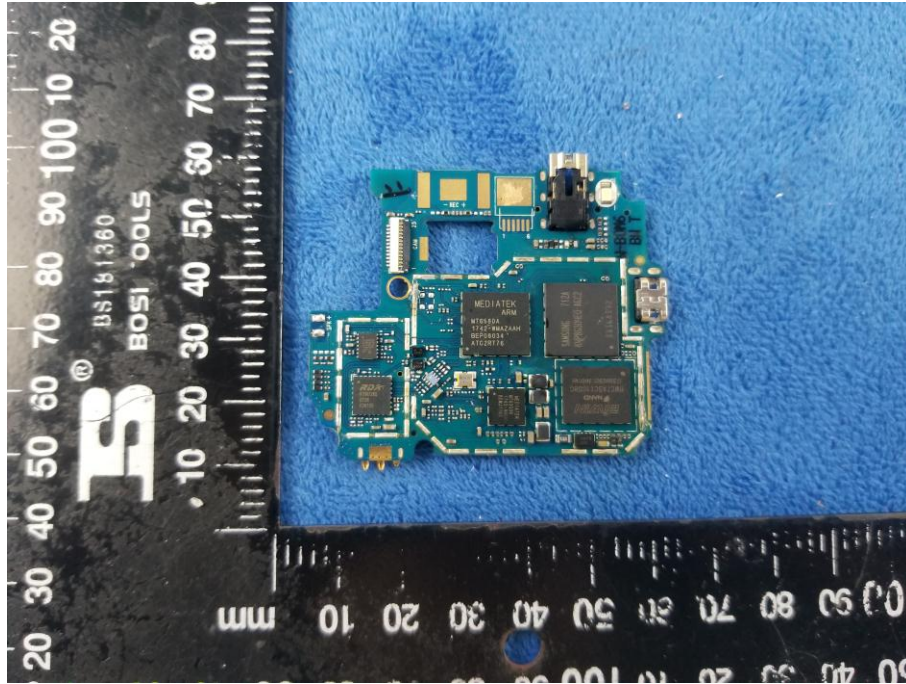

**EUT Internal Photo**

Cover Off - Top View 1(Trade name : GTOUCH)

Cover Off - Top View 2(Trade name : TuCEL)

Cover Off - Top View 3

Battery - Front View(Trade name : GTOUCH)

Battery - Front View(Trade name : TuCEL)

Battery - Rear View(Trade name : GTOUCH)

Battery - Rear View(Trade name : TuCEL)

Mainboard with Shielding - Front View

Mainboard without Shielding - Front View

Mainboard with Shielding – Rear View

Mainboard without Shielding – Rear View

LCD – Front View

LCD – Rear View

GSM/PCS/UMTS-FDD Antenna View

WiFi/BT/BLE/GPS - Antenna View