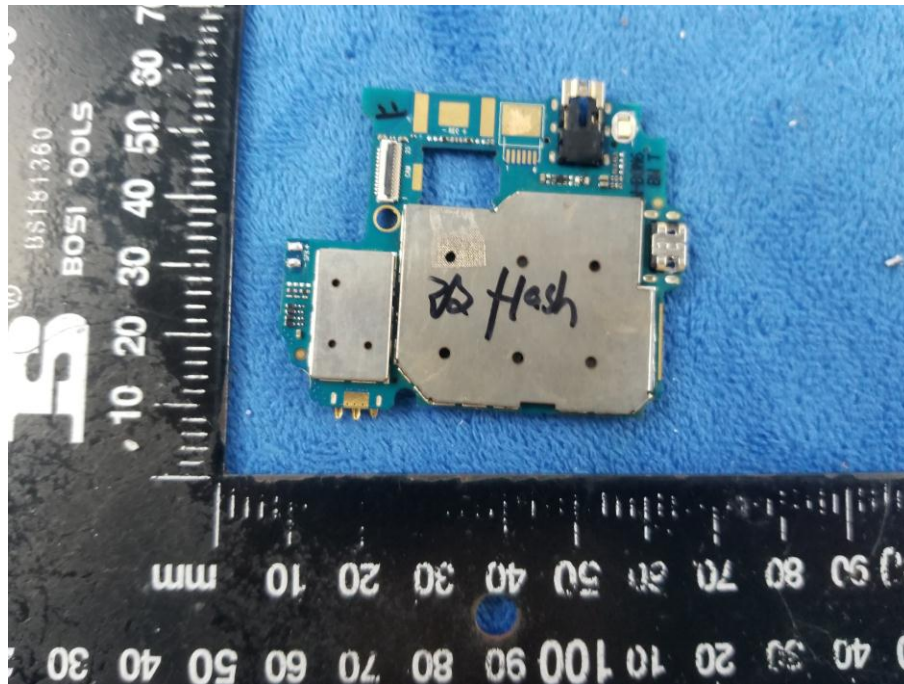

**EUT Internal Photo**

Cover Off - Top View 1(Trade name : GTOUCH)

Cover Off - Top View 2(Trade name : TuCEL)

Cover Off - Top View 3

Battery - Front View(Trade name : GTOUCH)

Battery - Front View(Trade name : TuCEL)

Battery - Rear View(Trade name : GTOUCH)

Battery - Rear View(Trade name : TuCEL)

Mainboard with Shielding - Front View

Mainboard without Shielding - Front View

Mainboard with Shielding – Rear View

Mainboard without Shielding – Rear View