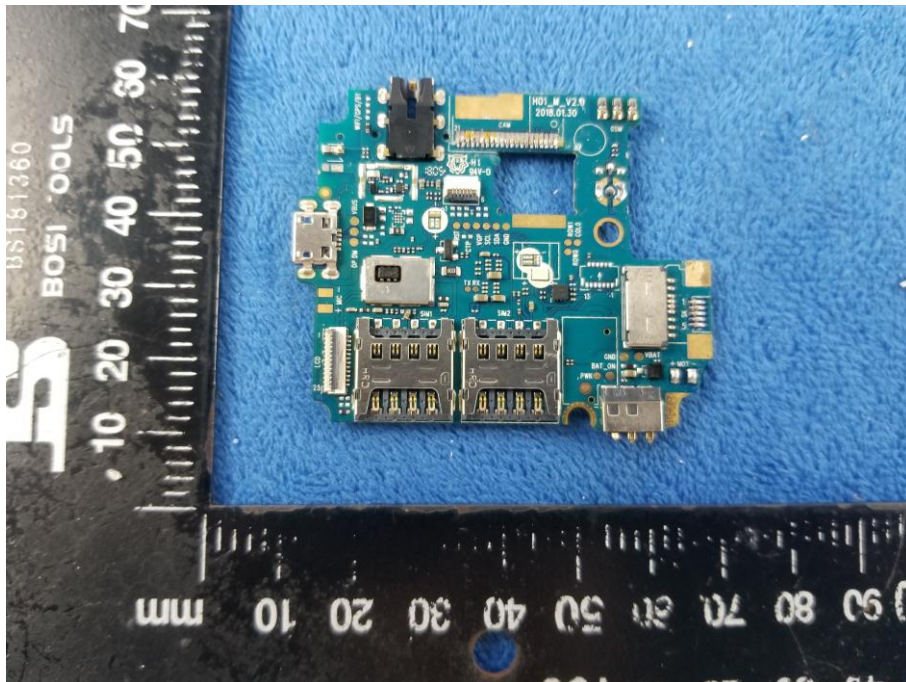

**EUT Internal Photo**

Cover Off - Top View 1(Trade name : GTOUCH)

Cover Off - Top View 2(Trade name : TuCEL)

Cover Off - Top View 3

Battery - Front View(Trade name : GTOUCH)

Battery - Front View(Trade name : TuCEL)

Battery - Rear View(Trade name : GTOUCH)

Battery - Rear View(Trade name : TuCEL)

Mainboard with Shielding - Front View

Mainboard without Shielding - Front View

Mainboard with Shielding – Rear View

Mainboard without Shielding – Rear View

LCD – Front View

LCD – Rear View

GSM/PCS/UMTS-FDD Antenna View

WiFi/BT/BLE/GPS - Antenna View