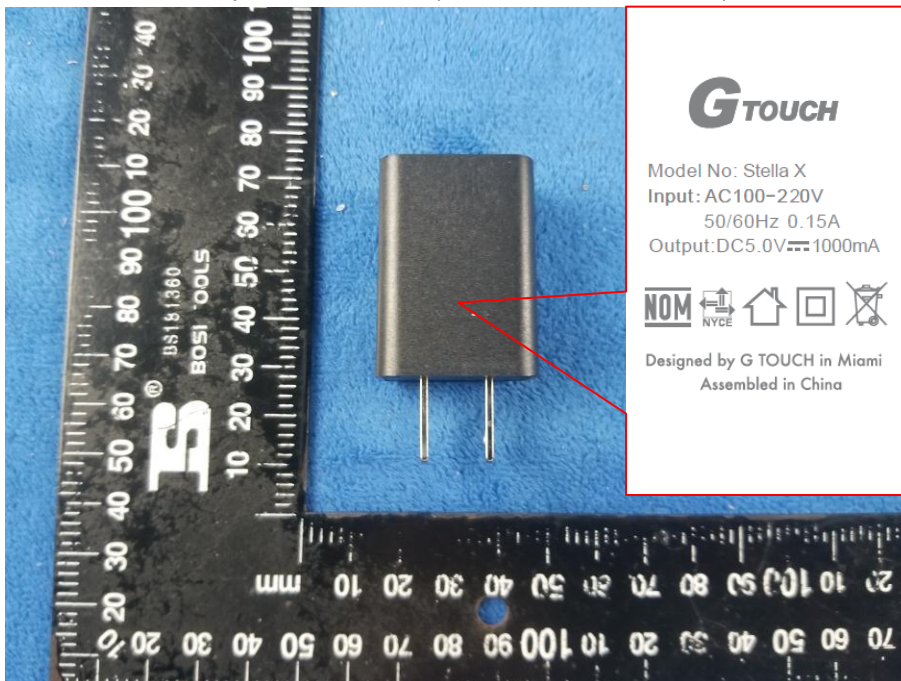

Photographs OF THE EUT

EUT External Photo

Whole Package View

Adapter - Lable View(Trade name : GTOUCH)

Adapter - Label View(Trade name : TuCEL)

EUT - Front View

EUT - Rear View (Trade name : GTOUCH)

EUT - Rear View (Trade name : TuCEL)

EUT - Top View

EUT - Bottom View

EUT - Left View

EUT - Right View