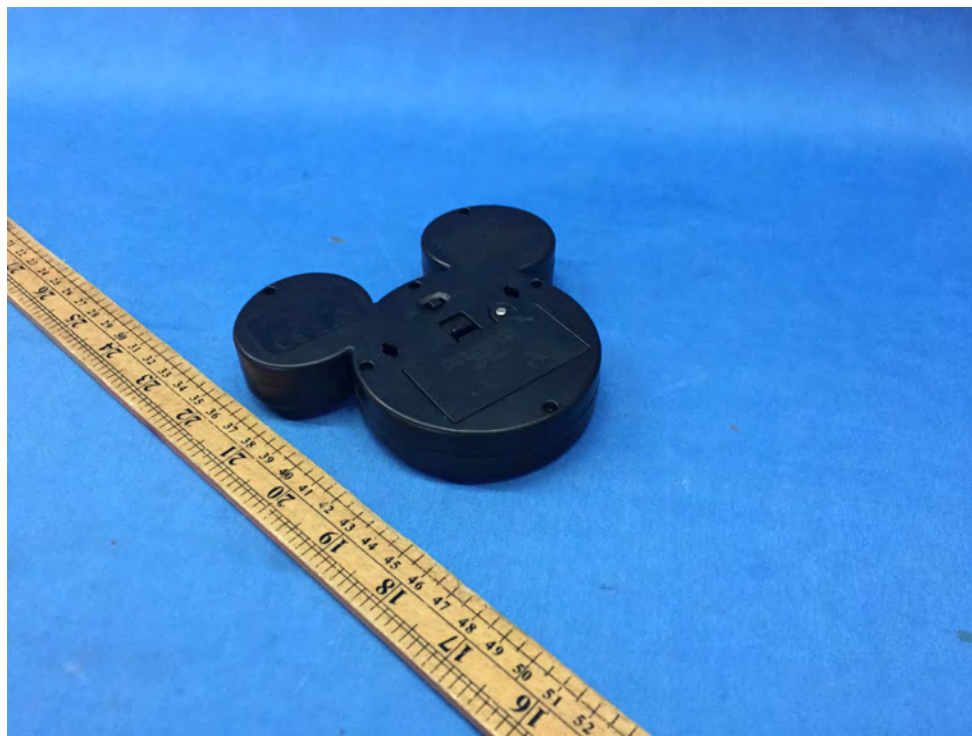

INTERTEK TESTING SERVICE

Equipment Photographs

(External)

INTERTEK TESTING SERVICE

Equipment Photographs

(External)

FCC ID: 2AJDV-16826TX

THIS DEVICE COMPLIES WITH PART 15 OF THE FCC RULES.
OPERATION IS SUBJECT TO THE FOLLOWING TWO CONDITIONS:
(1) THIS DEVICE MAY NOT CAUSE HARMFUL INTERFERENCE, AND
(2) THIS DEVICE MUST ACCEPT ANY INTERFERENCE RECEIVED,
INCLUDING INTERFERENCE THAT MAY CAUSE UNDESIRABLE
OPERATION.