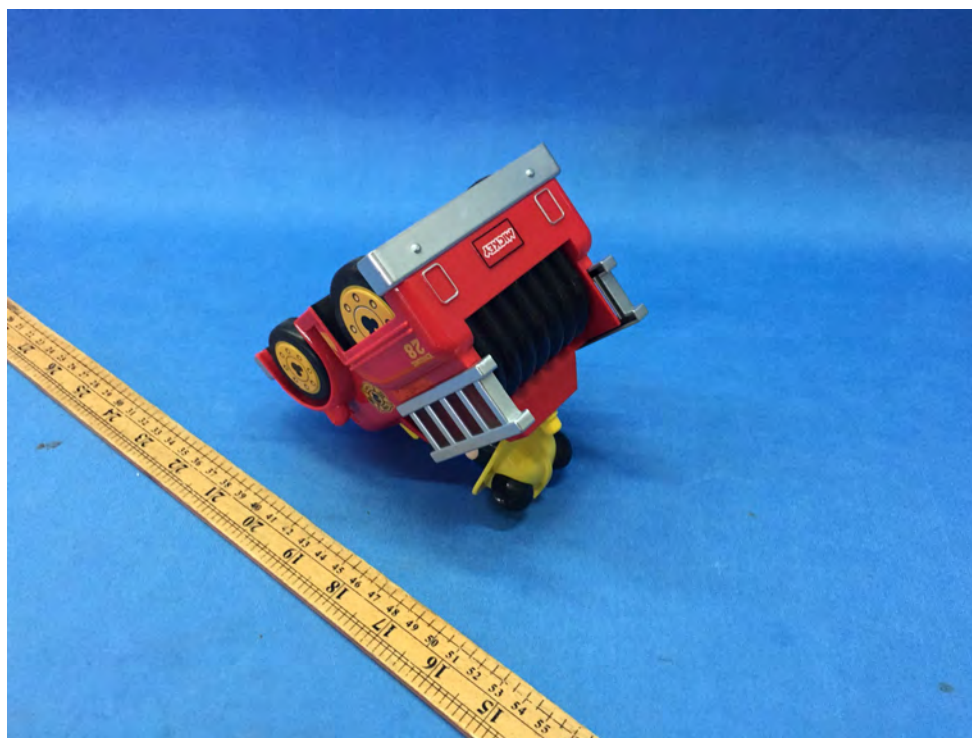


INTERTEK TESTING SERVICE

Equipment Photographs

(External)

INTERTEK TESTING SERVICE

Equipment Photographs

(External)

3692581
3692581RX
FCC ID : 2AJDV-16826RX
IC : 24200-16826RX

BATCH NO.45803072020VFSH
©2020 JAW'N PRODUCTS INC.
© DISNEY
MADE IN CHINA