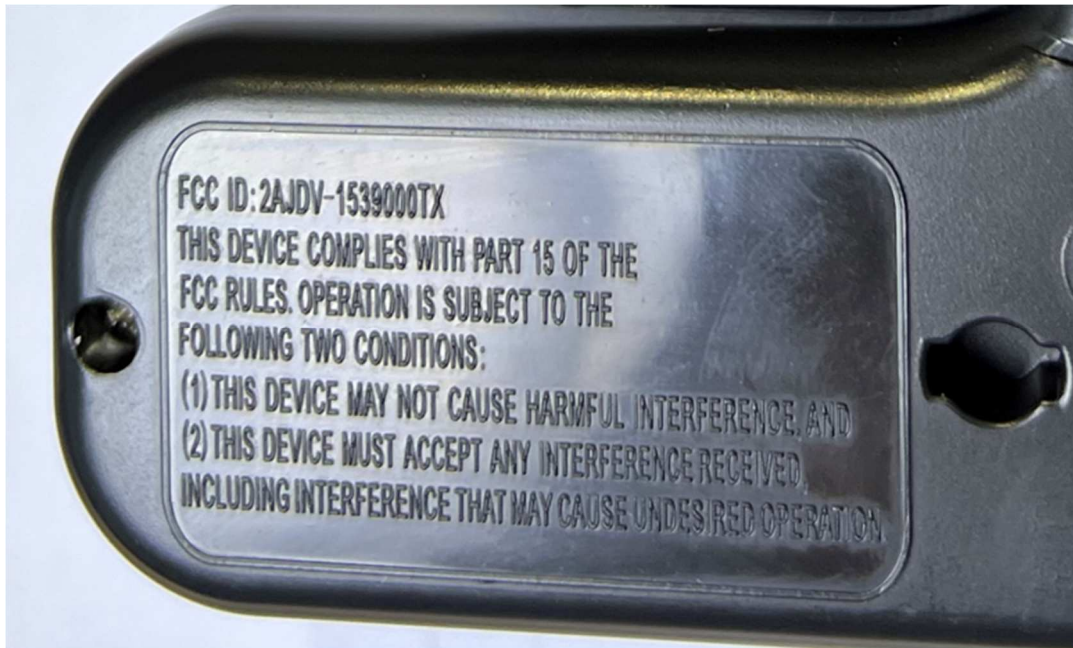


INTERTEK TESTING SERVICE

Equipment Photographs

(External)

INTERTEK TESTING SERVICE

Equipment Photographs

(External)

Size : 17mm(W) x 2mm (H)

HK21080843 (TX)