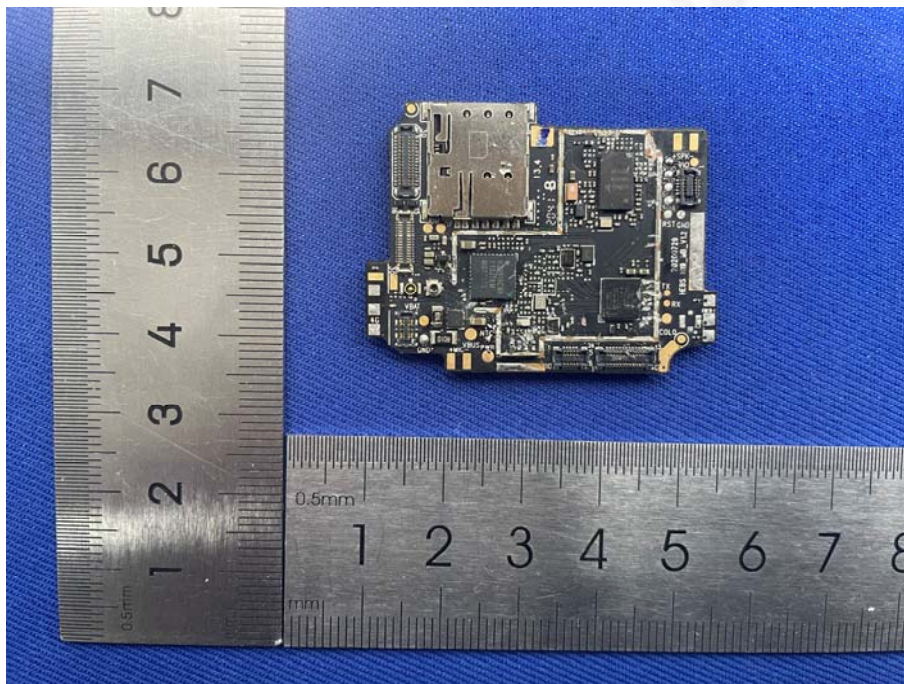

EUT PHOTO(Internal Photos)

Product name:Tire Tread Depth Gauge

Model:TR100

***** END OF REPORT *****