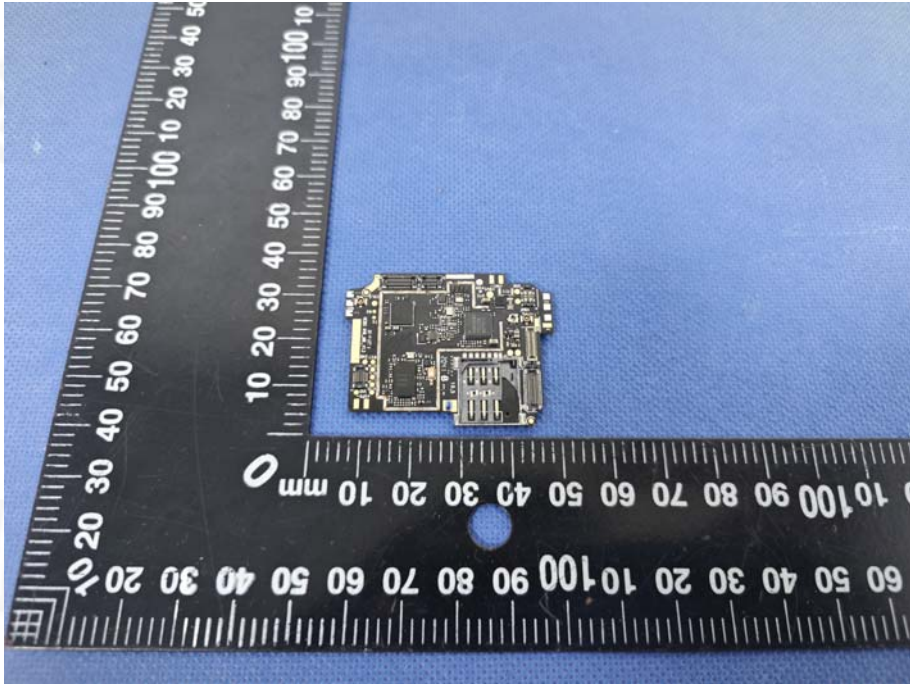

EUT PHOTO(Internal Photos)

Product name:Tire Tread Depth Gauge

Model:TR100

***** END OF REPORT *****