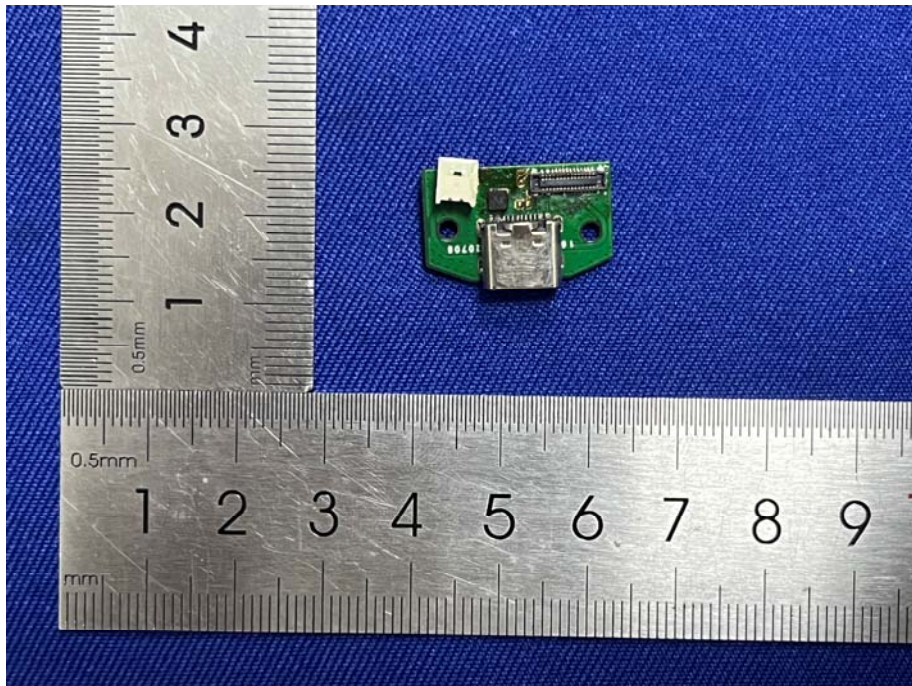

EUT PHOTO(Internal Photos)

Product name:Tire Tread Depth Gauge

Model:TR100

***** END OF REPORT *****