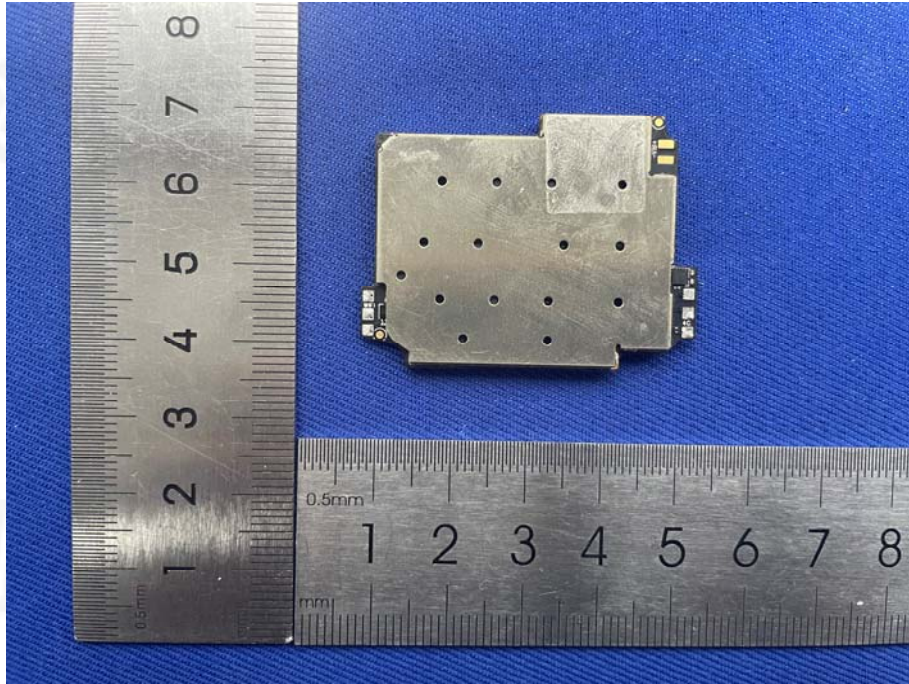

EUT PHOTO(Internal Photos)

Product name:Tire Tread Depth Gauge

Model:TR100

***** END OF REPORT *****