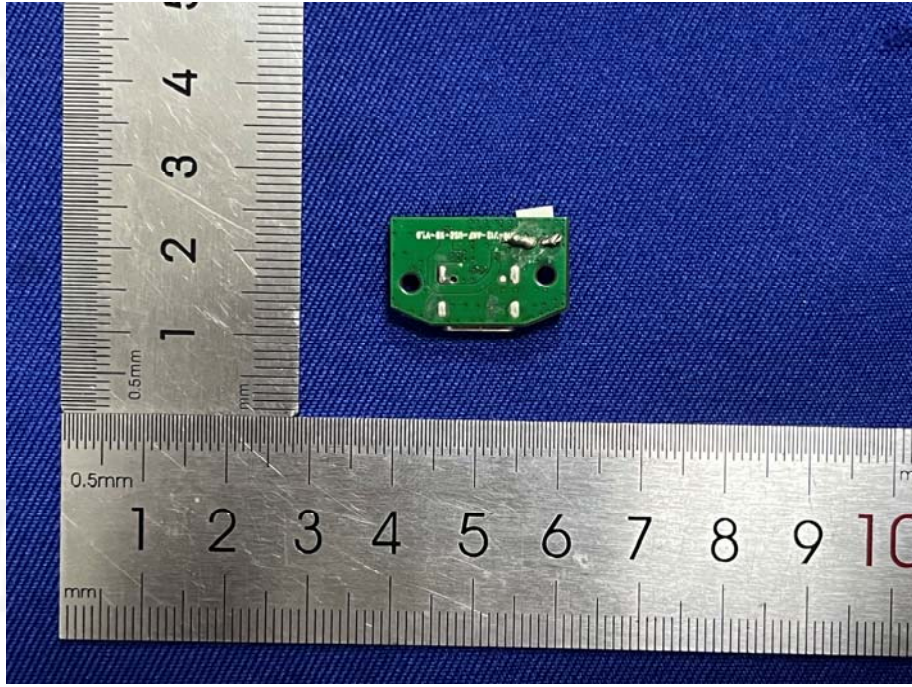

EUT PHOTO(Internal Photos)

Product name:Tire Tread Depth Gauge

Model:TR100

***** END OF REPORT *****