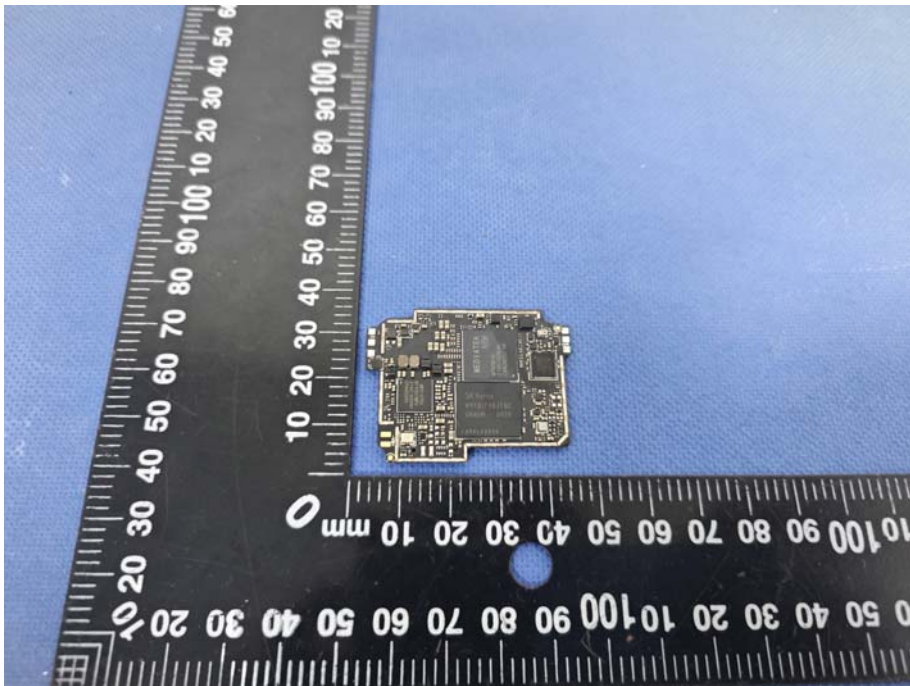

EUT PHOTO(Internal Photos)

Product name:Tire Tread Depth Gauge

Model:TR100

***** END OF REPORT *****