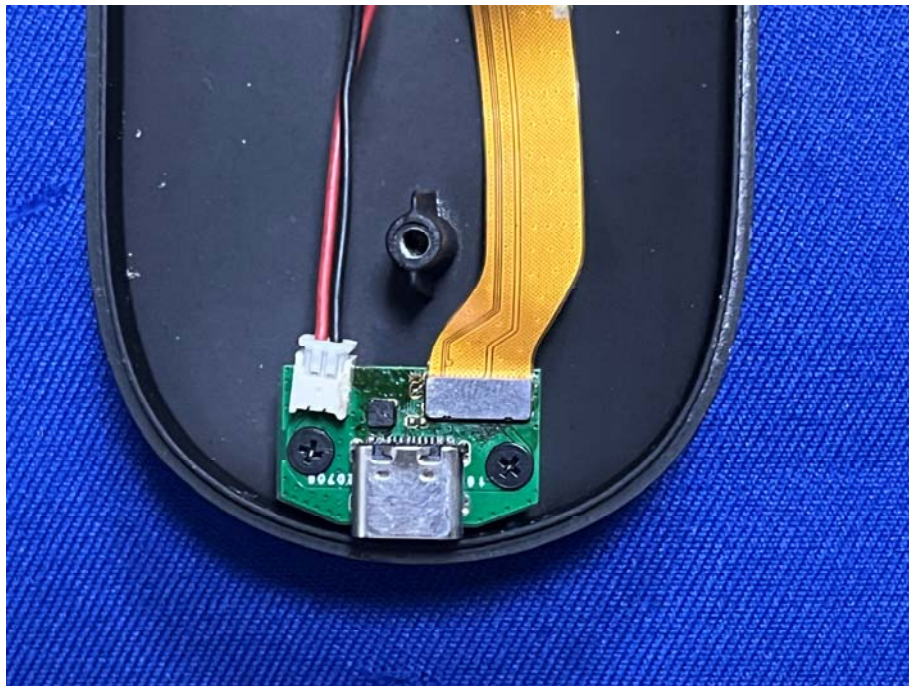

EUT PHOTO(Internal Photos)

Product name:Tire Tread Depth Gauge

Model:TR100

***** END OF REPORT *****