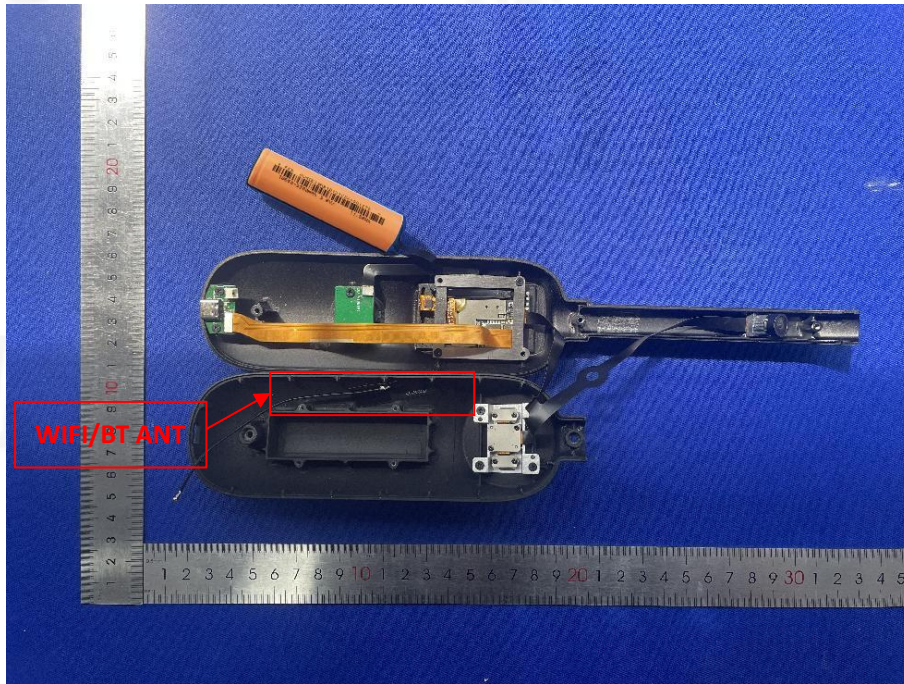

EUT PHOTO(Internal Photos)

Product name:Tire Tread Depth Gauge

Model:TR100

***** END OF REPORT *****