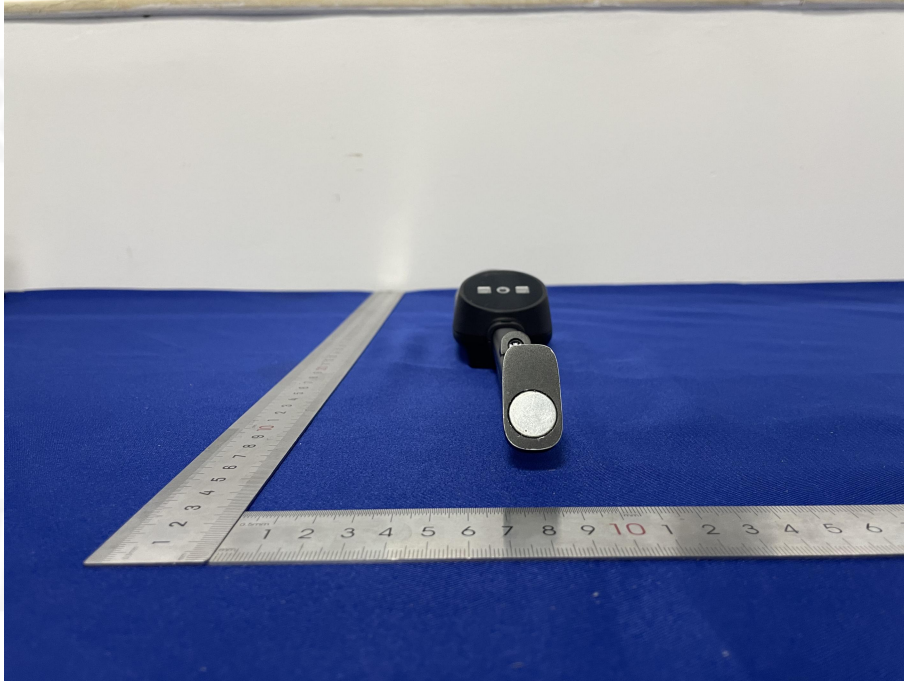

EUT PHOTO(External Photos)

Product name:Tire Tread Depth Gauge

Model:TR100

***** END OF REPORT *****