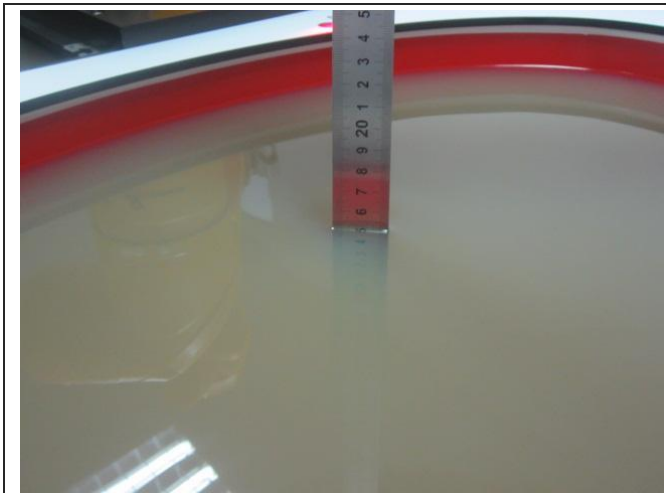

15. Test Setup Photos

Liquid depth in the Body phantom

Back (0mm)

Bottom (0mm)