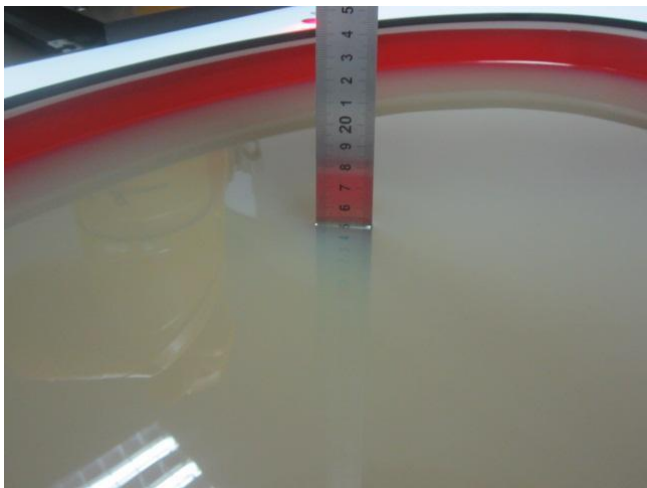

TestSetup Photos

Liquid depth in the Body phantom

Rear (0mm)

Right Side (0mm)